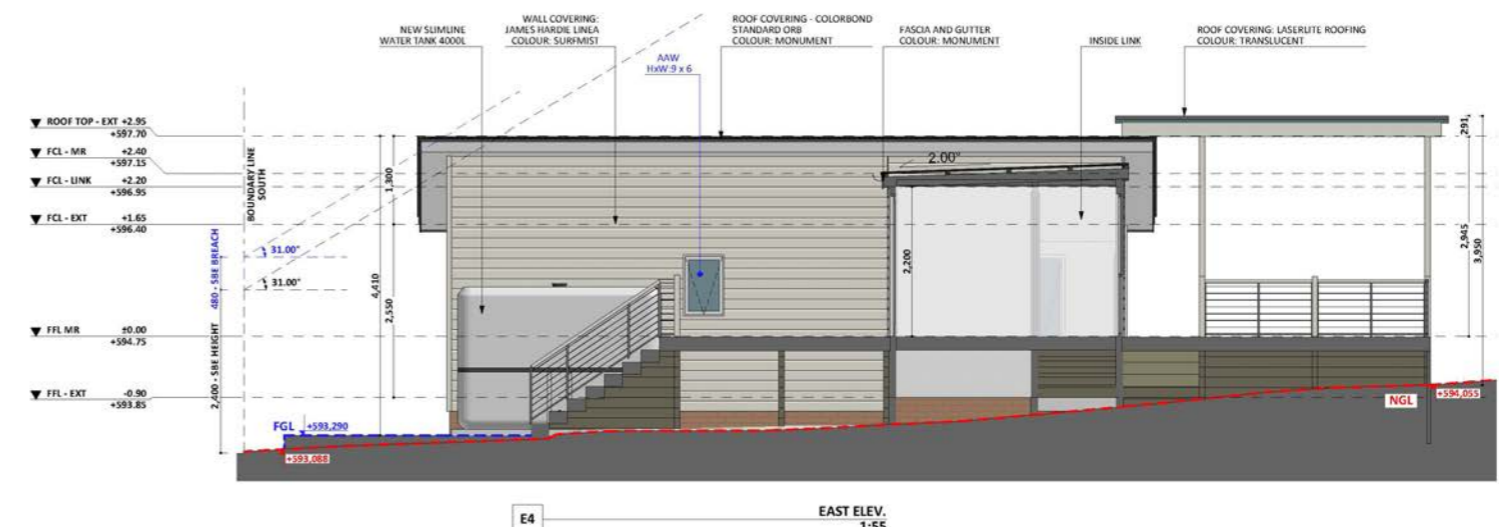

**INTERNAL STORAGE SPACE - CHECKLIST 2**

Name	Measured Area
BIR	1.08
BIR	1.20
WIR	6.00

An elevation is the height of the structure from ground level to the height of the roof.

An elevation is the height of the structure from ground level to the height of the roof.