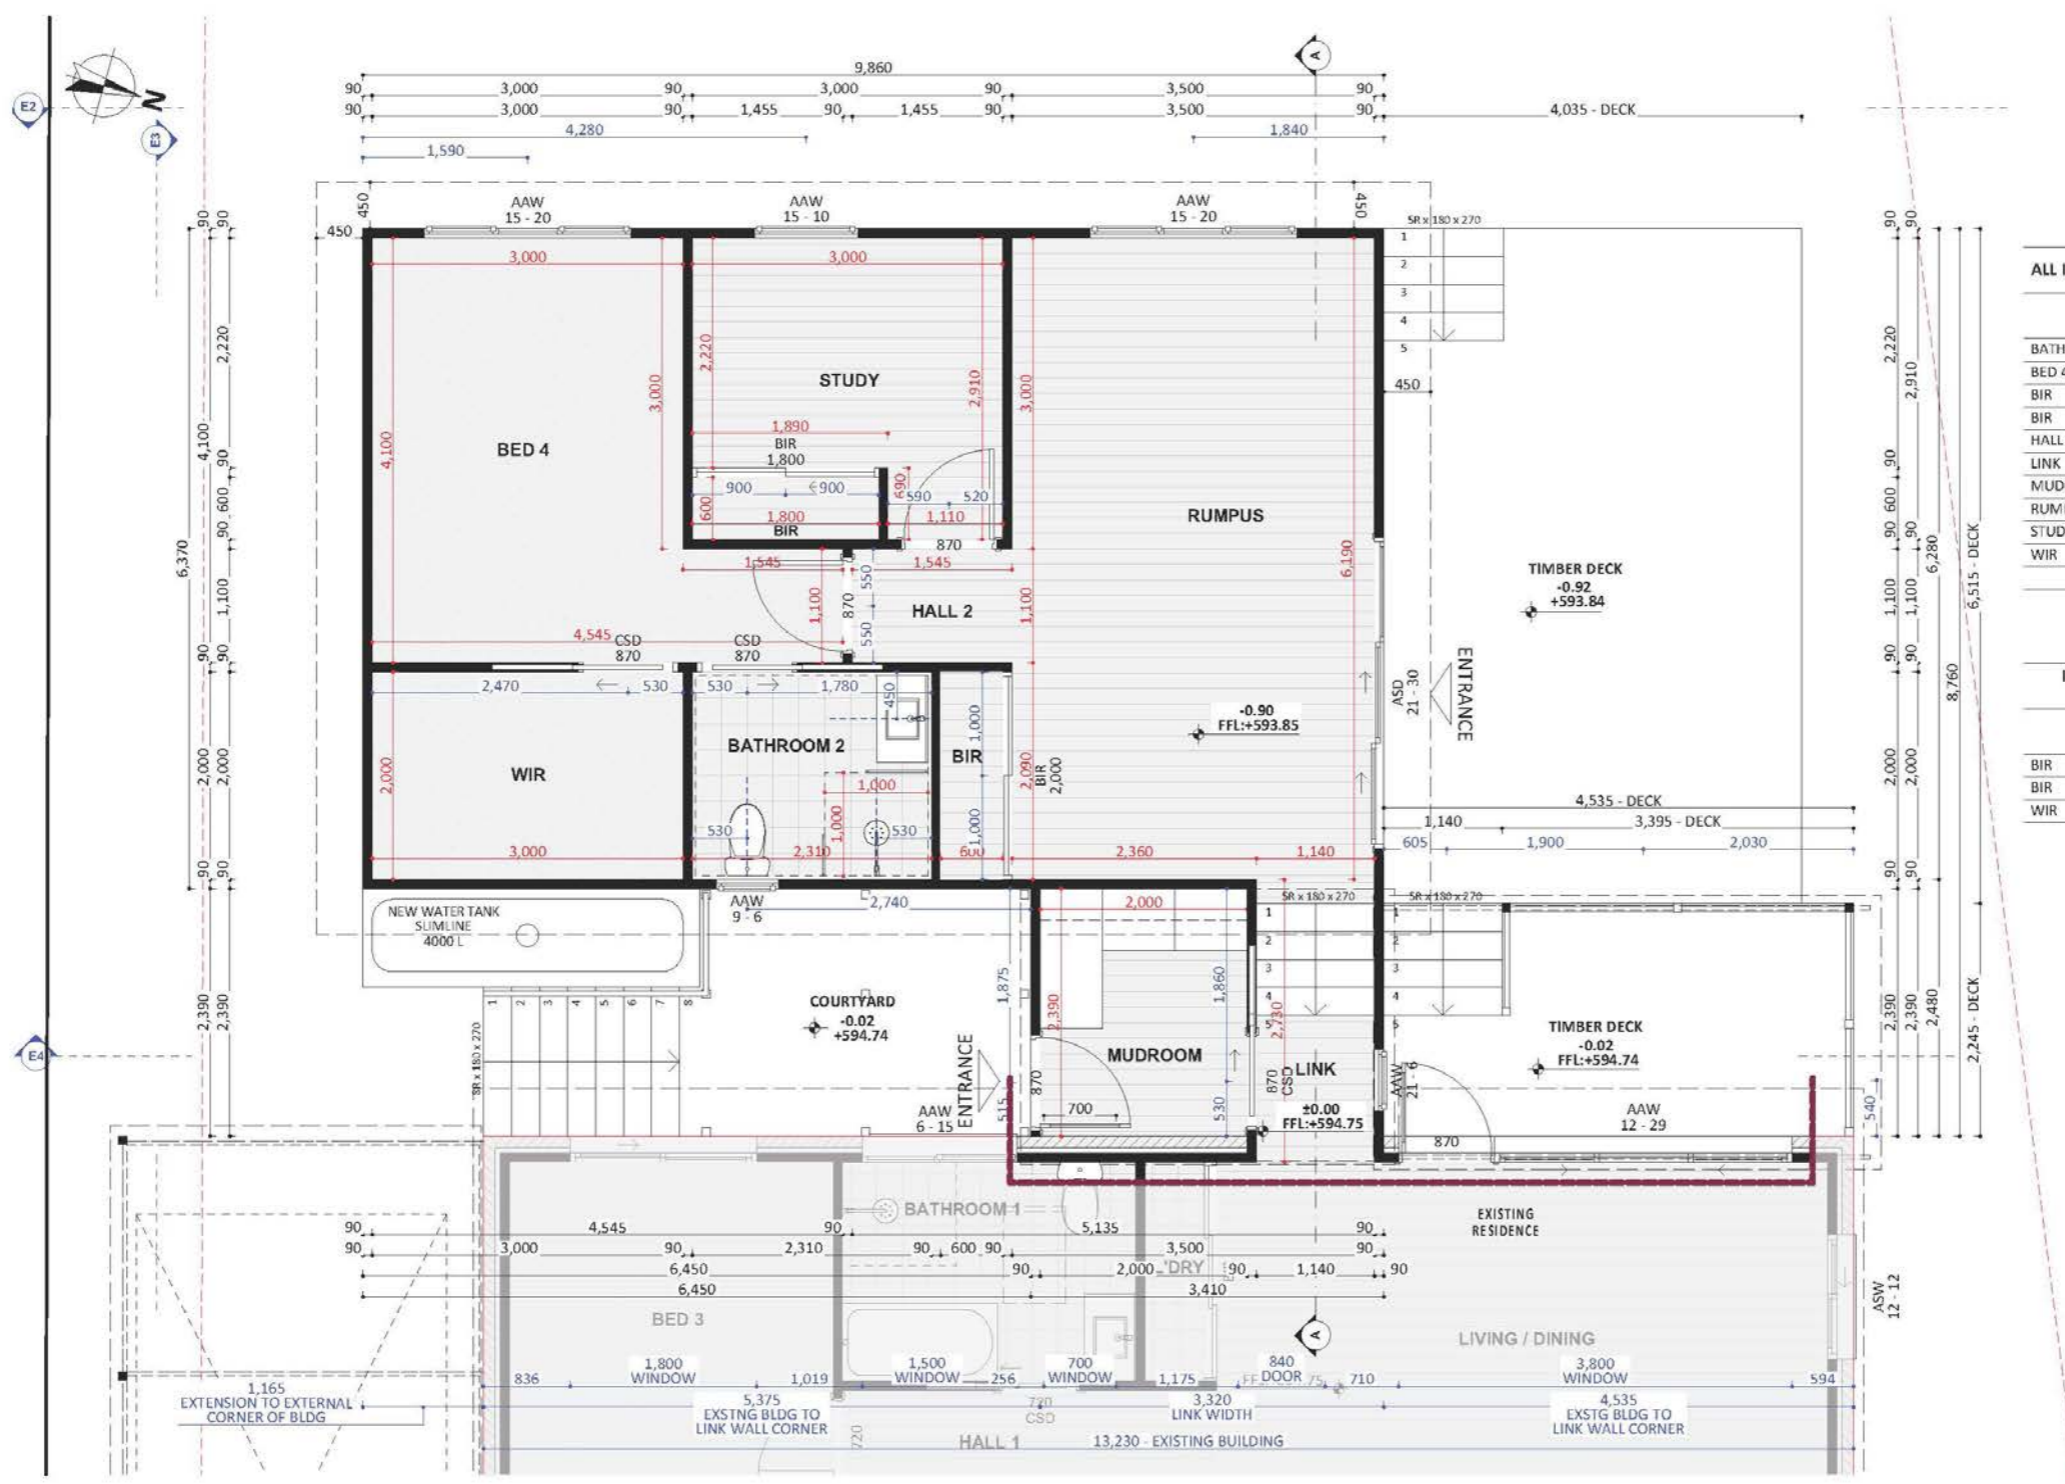

# 1541

ACT Building Lic: 2012767

**FIXED**  
**PRICE**  
**EXTENSIONS**

Wall Covering: James Hardie Linea  
Colour: Surfmist

Roof Covering - Colorbond Standard Orb  
Colour: Monument

Fascia And Gutter  
Colour: Monument

Aluminium Doors and Windows  
Colour: Pearl White

**ALL INTERNAL SPACES - CHECKLIST 2**

Name	Measured Area
BATHROOM 2	4.39
BED 4	14.00
BIR	1.08
BIR	1.20
HALL 2	1.70
LINK	3.11
MUDROOM	4.78
RUMPUS	21.66
STUDY	7.43
WIR	6.00
<b>Total</b>	<b>65.35 m<sup>2</sup></b>

**INTERNAL STORAGE SPACE - CHECKLIST 2**

Name	Measured Area
BIR	1.08
BIR	1.20
WIR	6.00

An elevation is the height of the structure from ground level to the height of the roof.

An elevation is the height of the structure from ground level to the height of the roof.