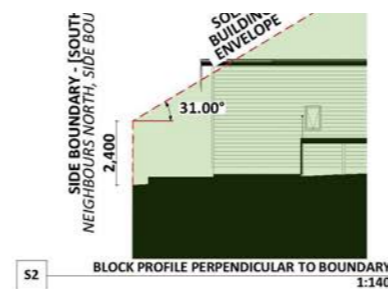

**INTERNAL STORAGE SPACE - CHECKLIST 2**

Name	Measured Area
BIR	1.08
BIR	1.20
WIR	6.00

An elevation is the height of the structure from ground level to the height of the roof.

An elevation is the height of the structure from ground level to the height of the roof.