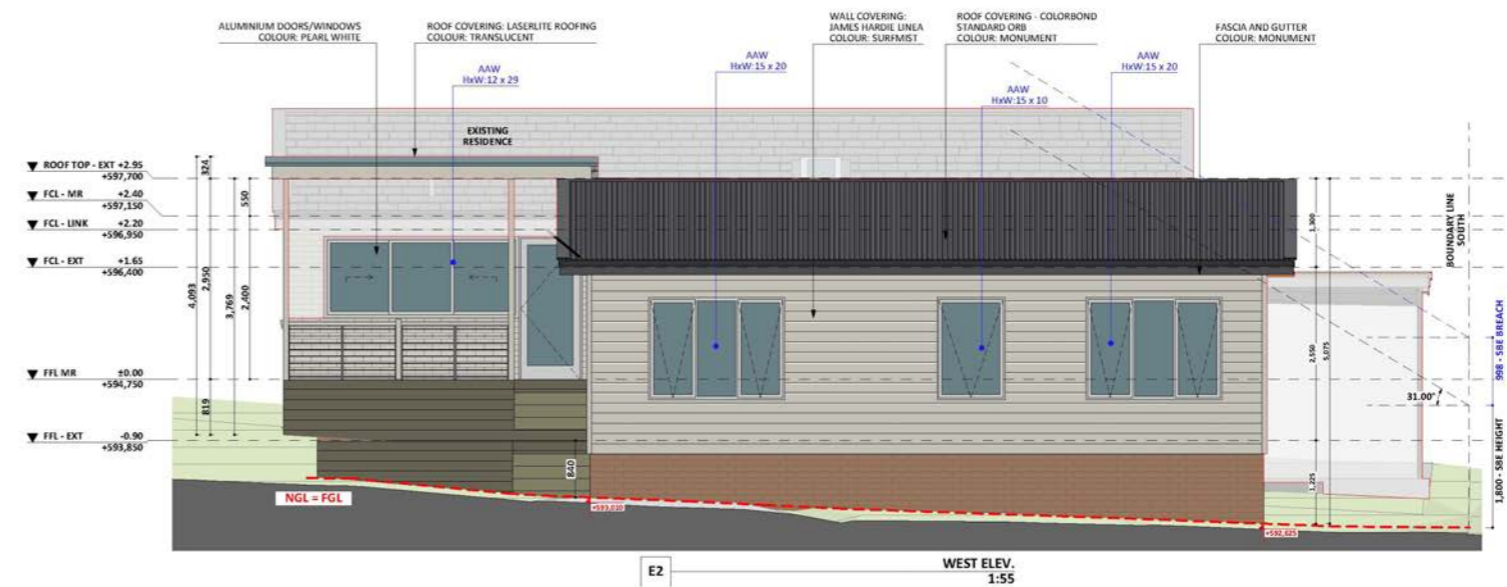

Aluminium Doors and Windows  
Colour: Pearl White

**ALL INTERNAL SPACES - CHECKLIST 2**

Name	Measured Area
BATHROOM 2	4.39
BED 4	14.00
BIR	1.08
BIR	1.20
HALL 2	1.70
LINK	3.11
MUDROOM	4.78
RUMPUS	21.66
STUDY	7.43
WIR	6.00
<b>Total</b>	<b>65.35 m<sup>2</sup></b>

**INTERNAL STORAGE SPACE - CHECKLIST 2**

Name	Measured Area
BIR	1.08
BIR	1.20
WIR	6.00

An elevation is the height of the structure from ground level to the height of the roof.

An elevation is the height of the structure from ground level to the height of the roof.