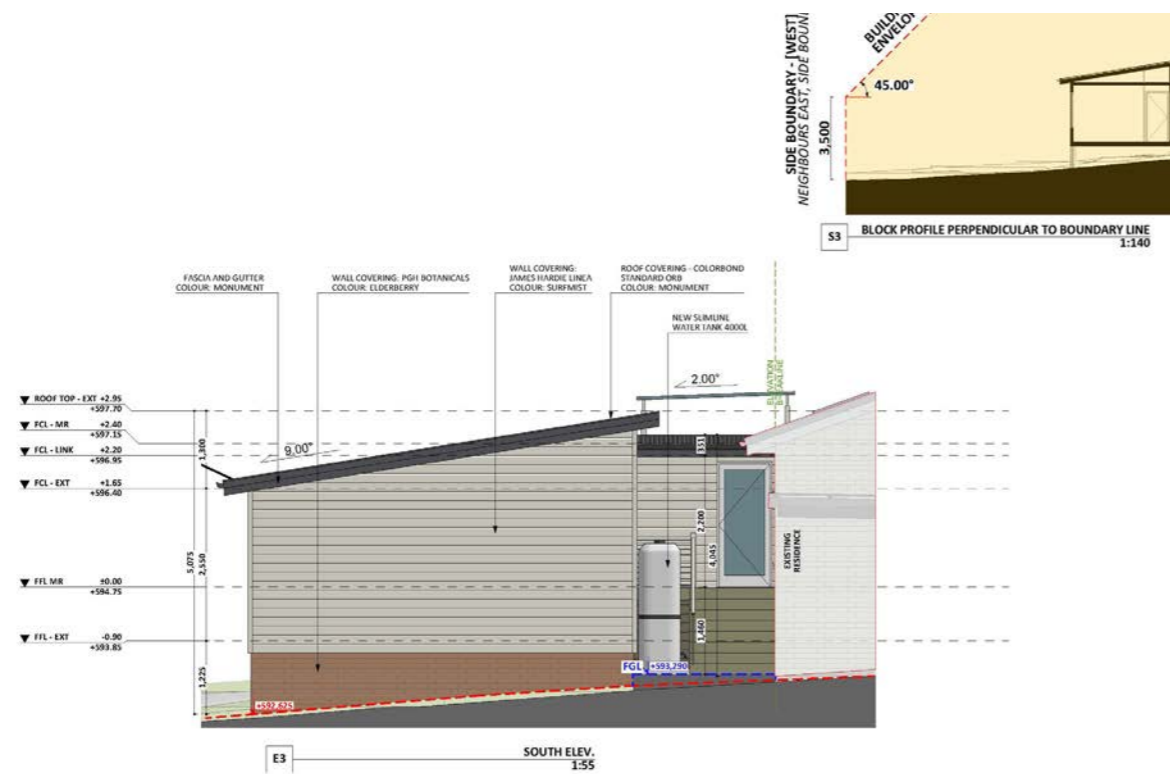

**INTERNAL STORAGE SPACE - CHECKLIST 2**

Name	Measured Area
BIR	1.08
BIR	1.20
WIR	6.00

An elevation is the height of the structure from ground level to the height of the roof.

An elevation is the height of the structure from ground level to the height of the roof.