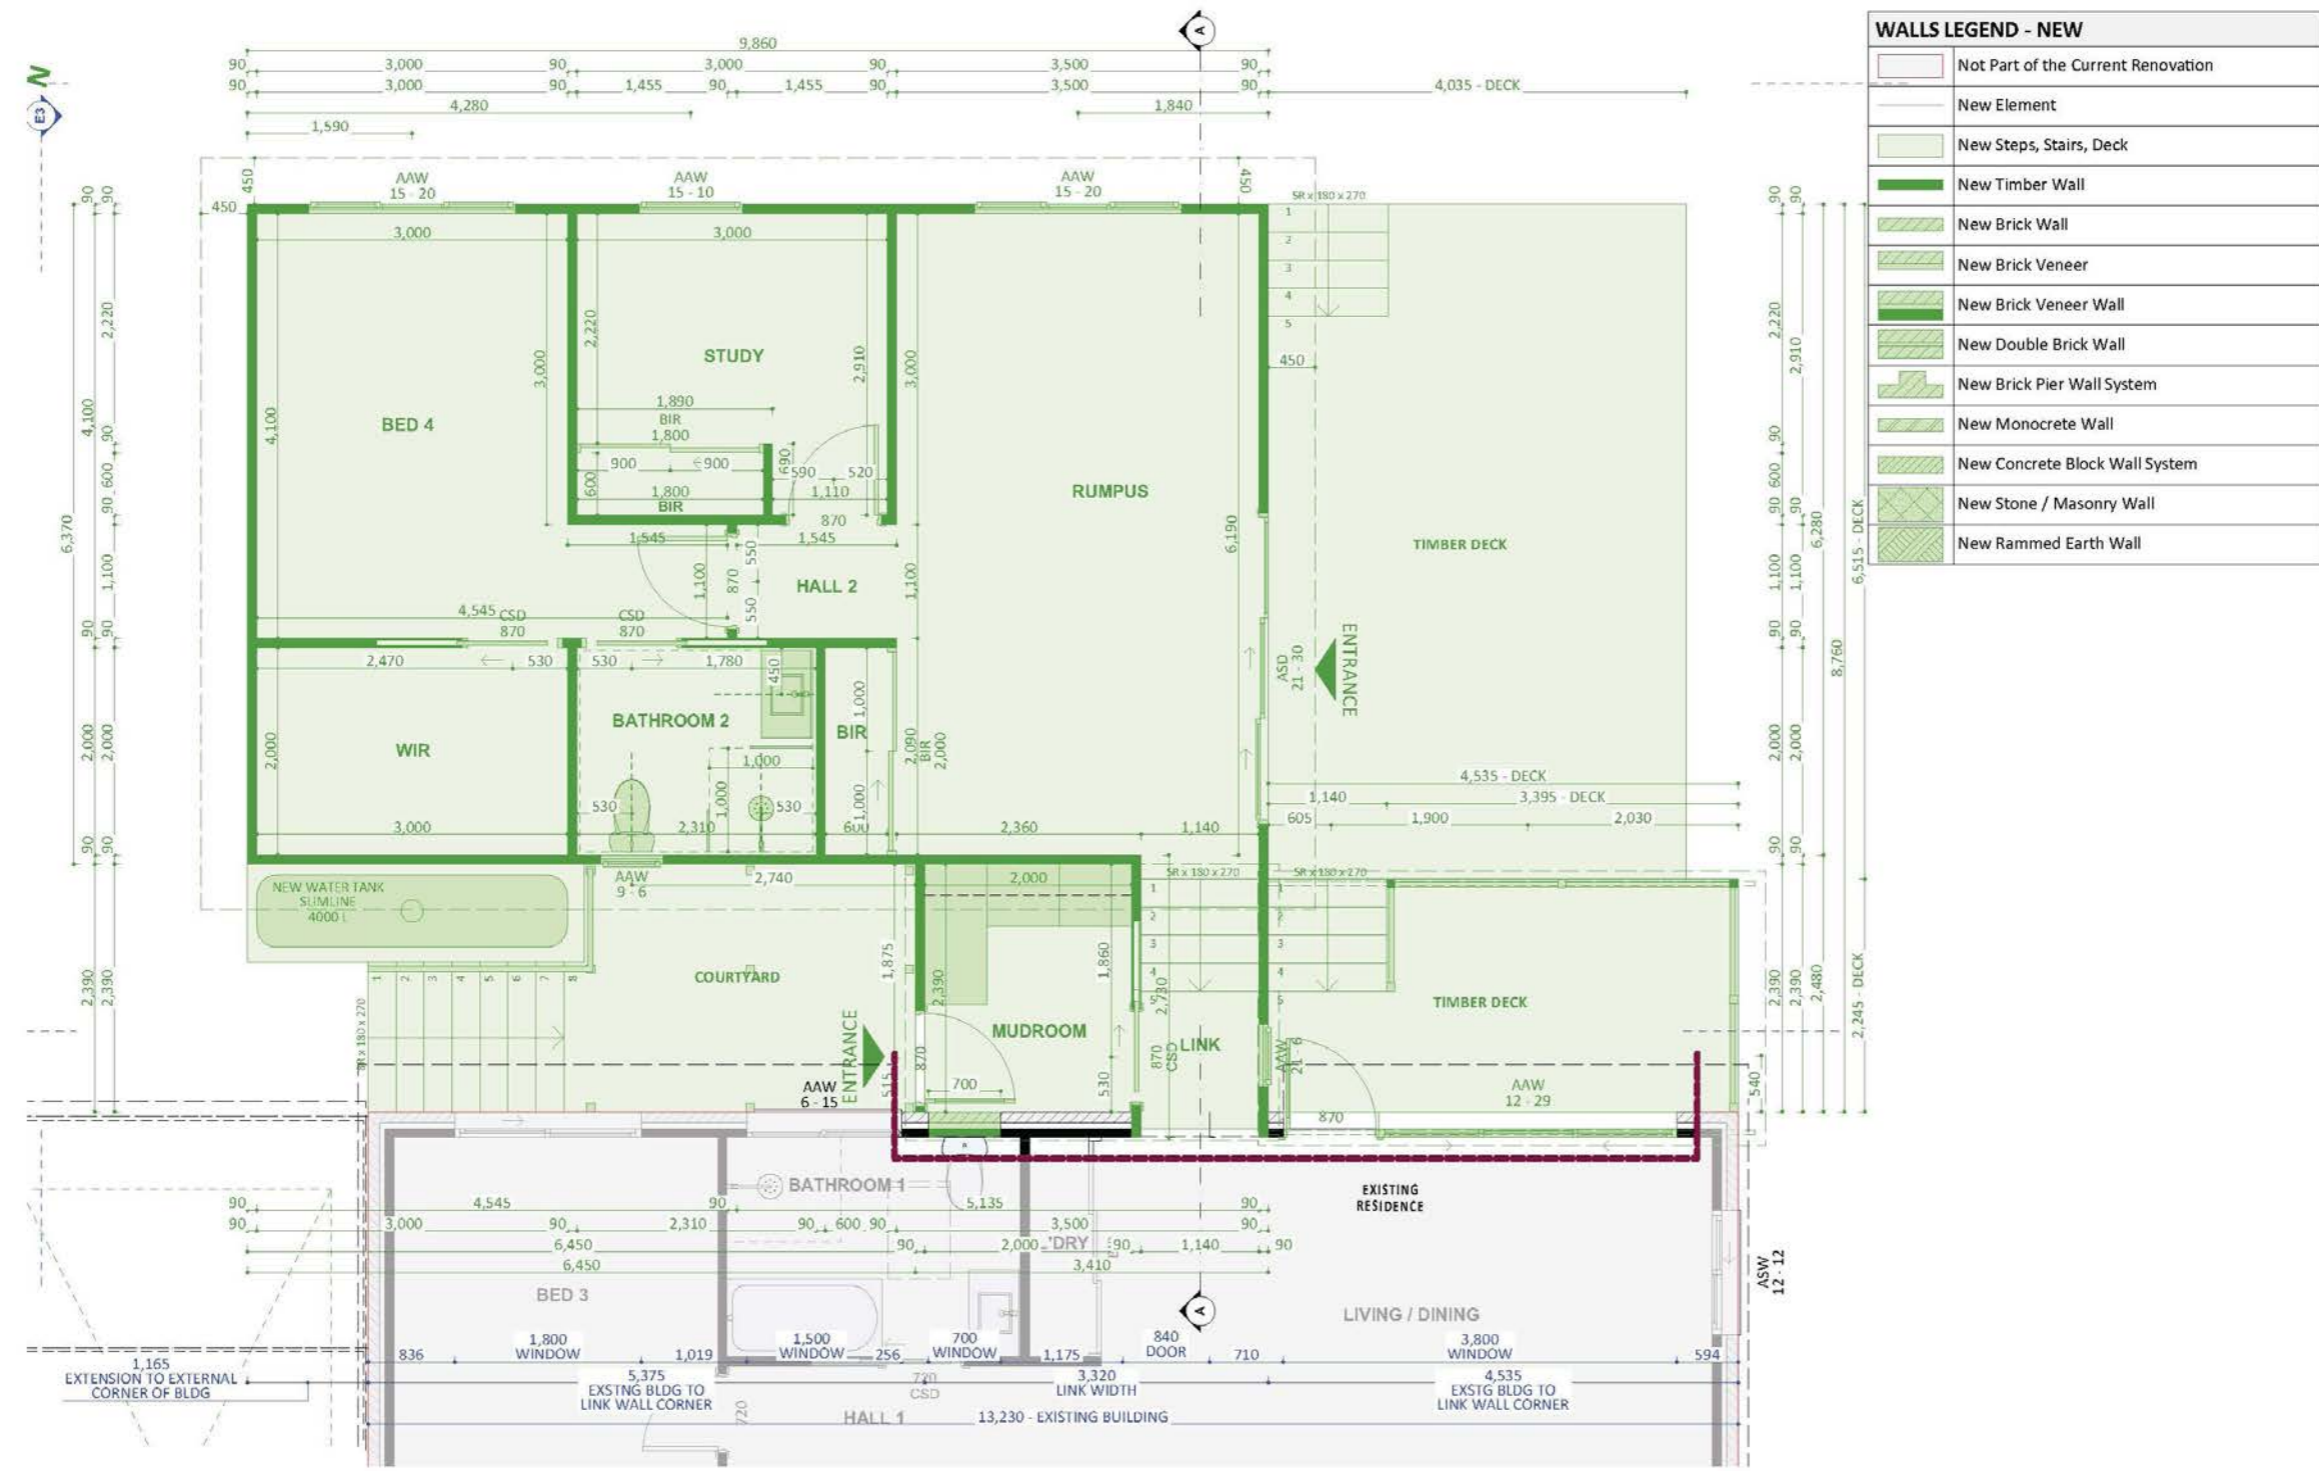

# 1541

ACT Building Lic: 2012767

**FIXED**  
**PRICE**  
**EXTENSIONS**

Wall Covering: James Hardie Linea  
Colour: Surfmist

Roof Covering - Colorbond Standard Orb  
Colour: Monument

Fascia And Gutter  
Colour: Monument

Aluminium Doors and Windows  
Colour: Pearl White

**ALL INTERNAL SPACES - CHECKLIST 2**

Name	Measured Area
BATHROOM 2	4.39
BED 4	14.00
BIR	1.08
BIR	1.20
HALL 2	1.70
LINK	3.11
MUDROOM	4.78
RUMPUS	21.66
STUDY	7.43
WIR	6.00
<b>Total</b>	<b>65.35 m<sup>2</sup></b>

**INTERNAL STORAGE SPACE - CHECKLIST 2**

Name	Measured Area
BIR	1.08
BIR	1.20
WIR	6.00

An elevation is the height of the structure from ground level to the height of the roof.

An elevation is the height of the structure from ground level to the height of the roof.