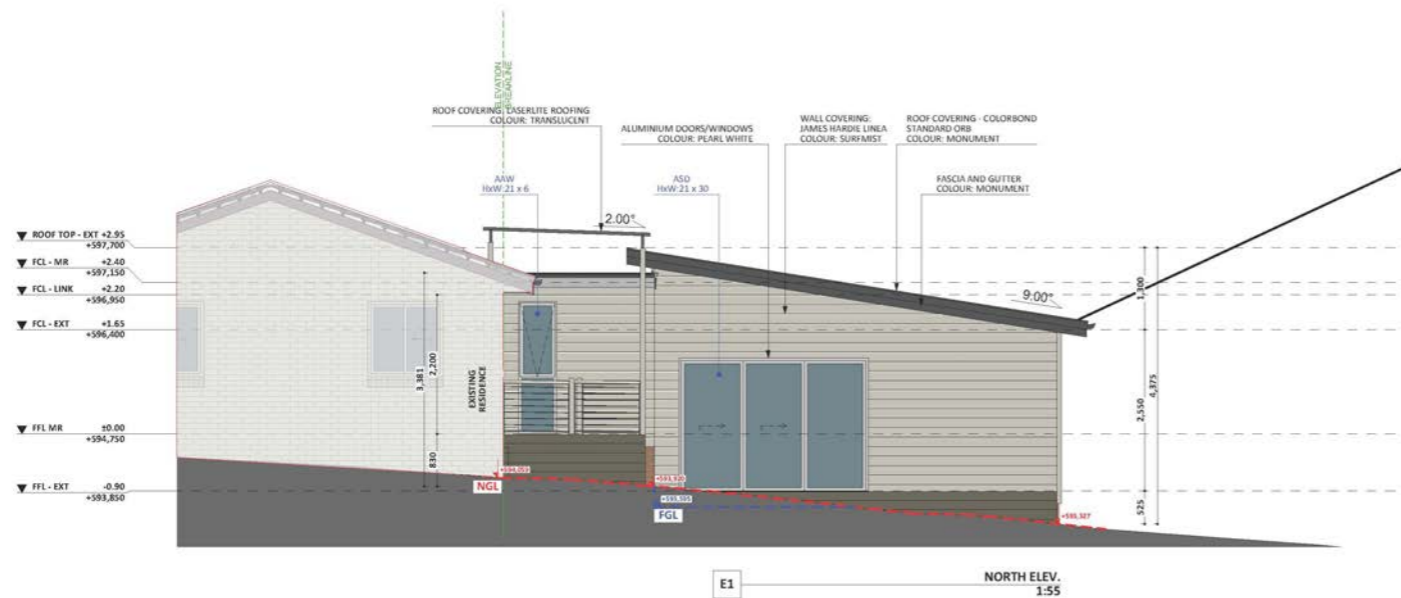

# 1541

ACT Building Lic: 2012767

**FIXED**  
**PRICE**  
**EXTENSIONS**

Wall Covering: James Hardie Linea  
Colour: Surfmist

Roof Covering - Colorbond Standard Orb  
Colour: Monument

Fascia And Gutter  
Colour: Monument

Aluminium Doors and Windows  
Colour: Pearl White

**ALL INTERNAL SPACES - CHECKLIST 2**

Name	Measured Area
BATHROOM 2	4.39
BED 4	14.00
BIR	1.08
BIR	1.20
HALL 2	1.70
LINK	3.11
MUDROOM	4.78
RUMPUS	21.66
STUDY	7.43
WIR	6.00
<b>Total</b>	<b>65.35 m<sup>2</sup></b>

**INTERNAL STORAGE SPACE - CHECKLIST 2**

Name	Measured Area
BIR	1.08
BIR	1.20
WIR	6.00

An elevation is the height of the structure from ground level to the height of the roof.

An elevation is the height of the structure from ground level to the height of the roof.