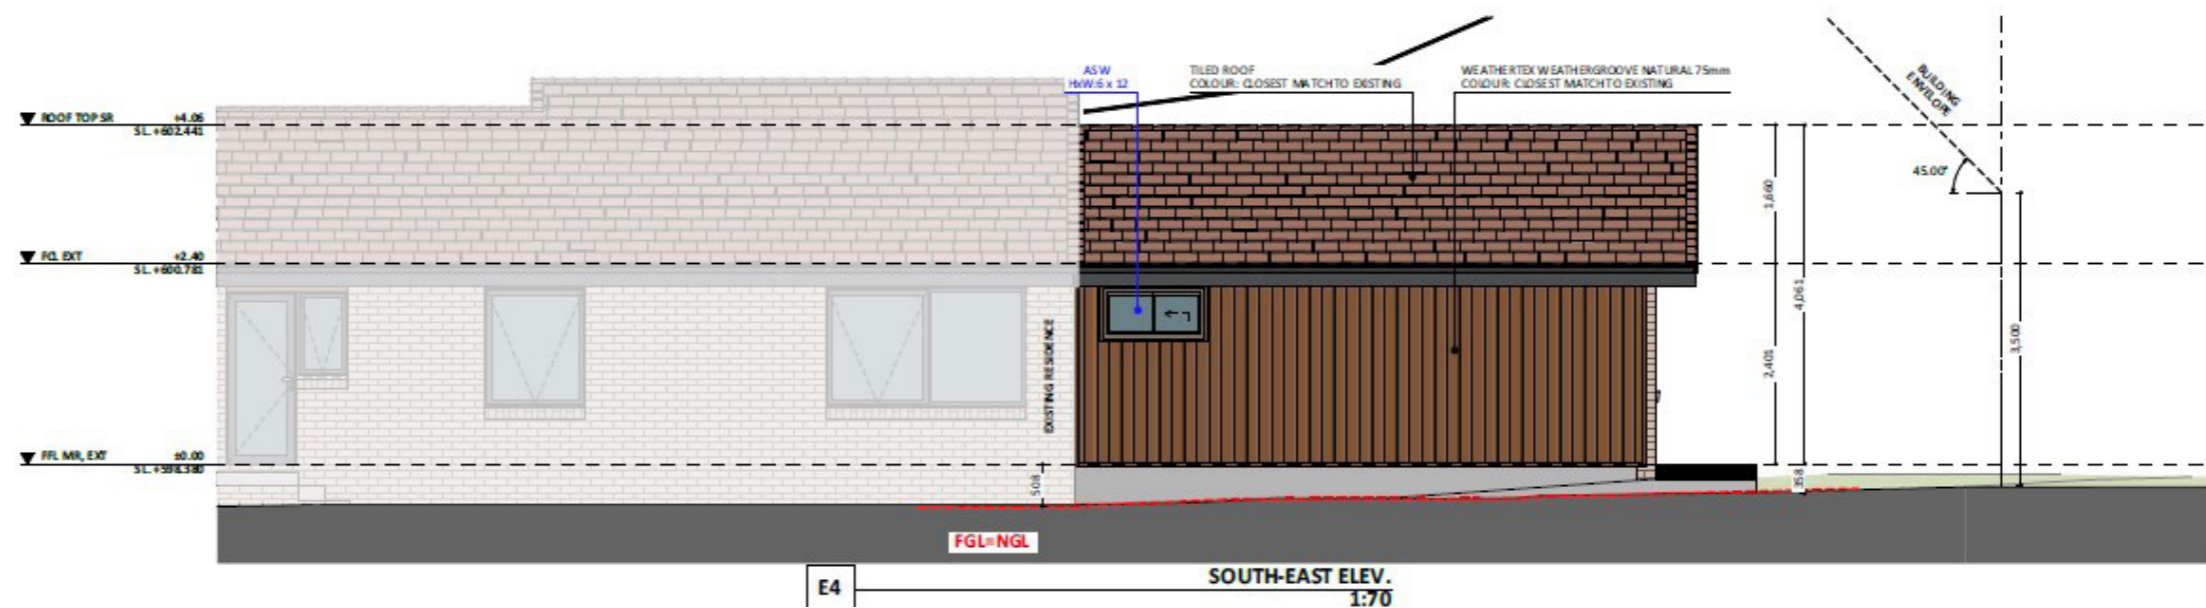

1501

ACT Building Lic: 2012767

FIXED
PRICE
EXTENSIONS

Tiled Roof
Colour: Closest Match To Existing

Weathertex Weathergroove Natural 75mm
Colour: Closest Match To Existing

Aluminium Windows And Doors
Colour: Jasper

An elevation is the height of the structure from ground level to the height of the roof.

An elevation is the height of the structure from ground level to the height of the roof.

 **FIXED
PRICE
EXTENSIONS**