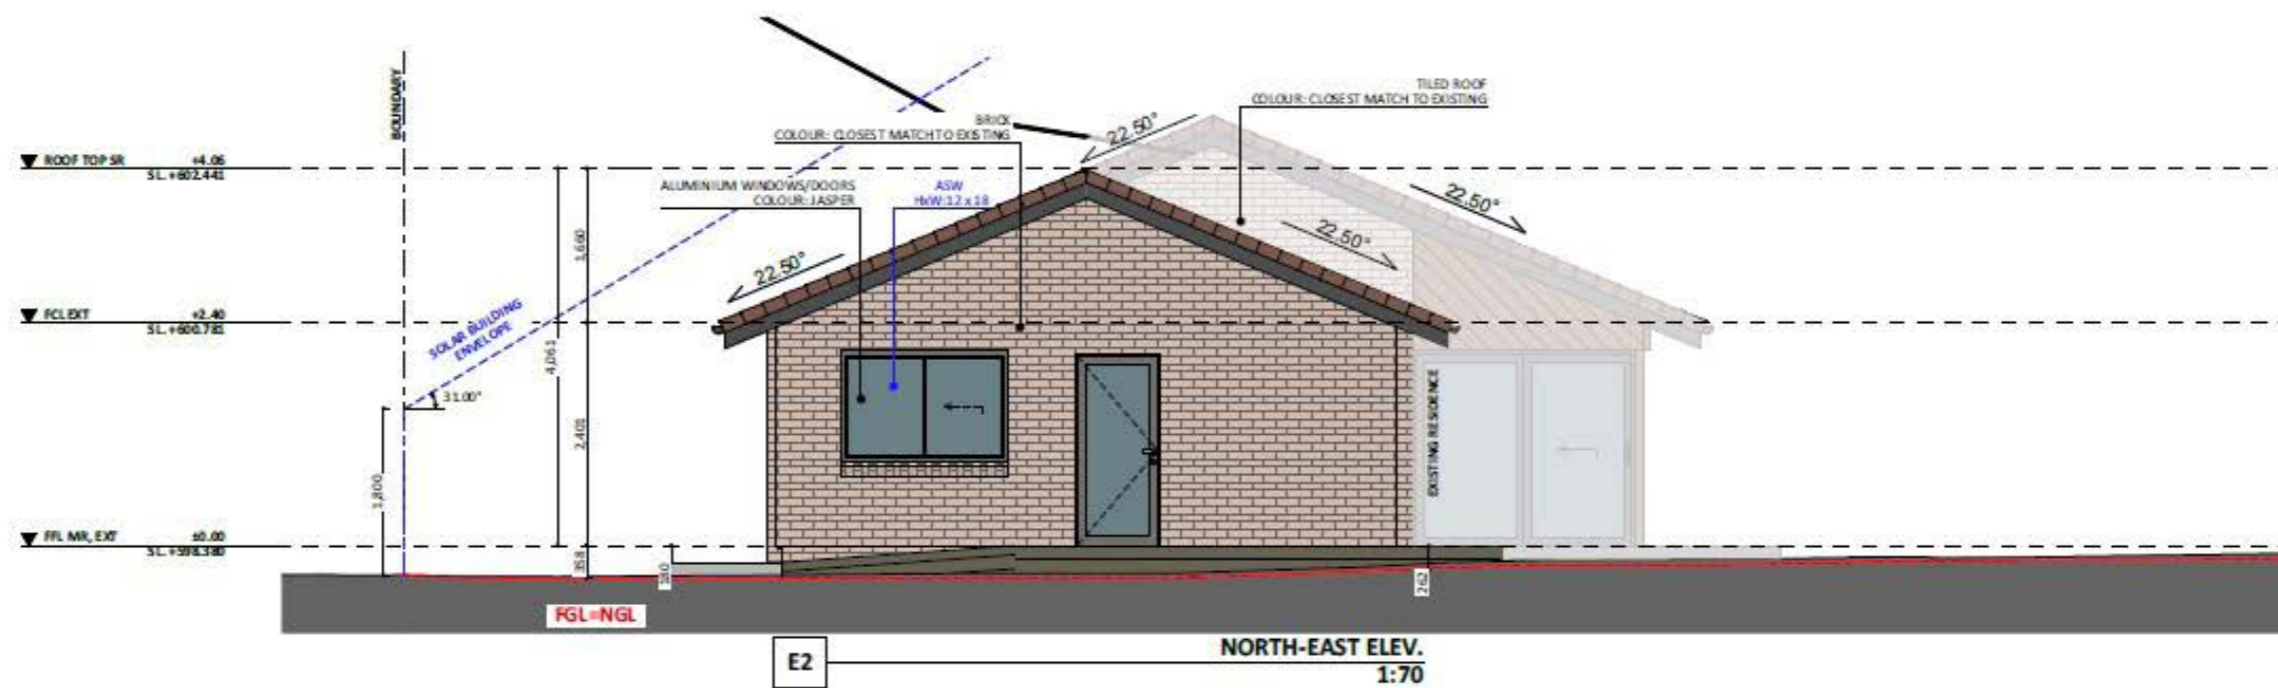

1501

ACT Building Lic: 2012767

FIXED
PRICE
EXTENSIONS

Tiled Roof
Colour: Closest Match To Existing

Weathertex Weathergroove Natural 75mm
Colour: Closest Match To Existing

Aluminium Windows And Doors
Colour: Jasper

An elevation is the height of the structure from ground level to the height of the roof.

An elevation is the height of the structure from ground level to the height of the roof.

 **FIXED
PRICE
EXTENSIONS**