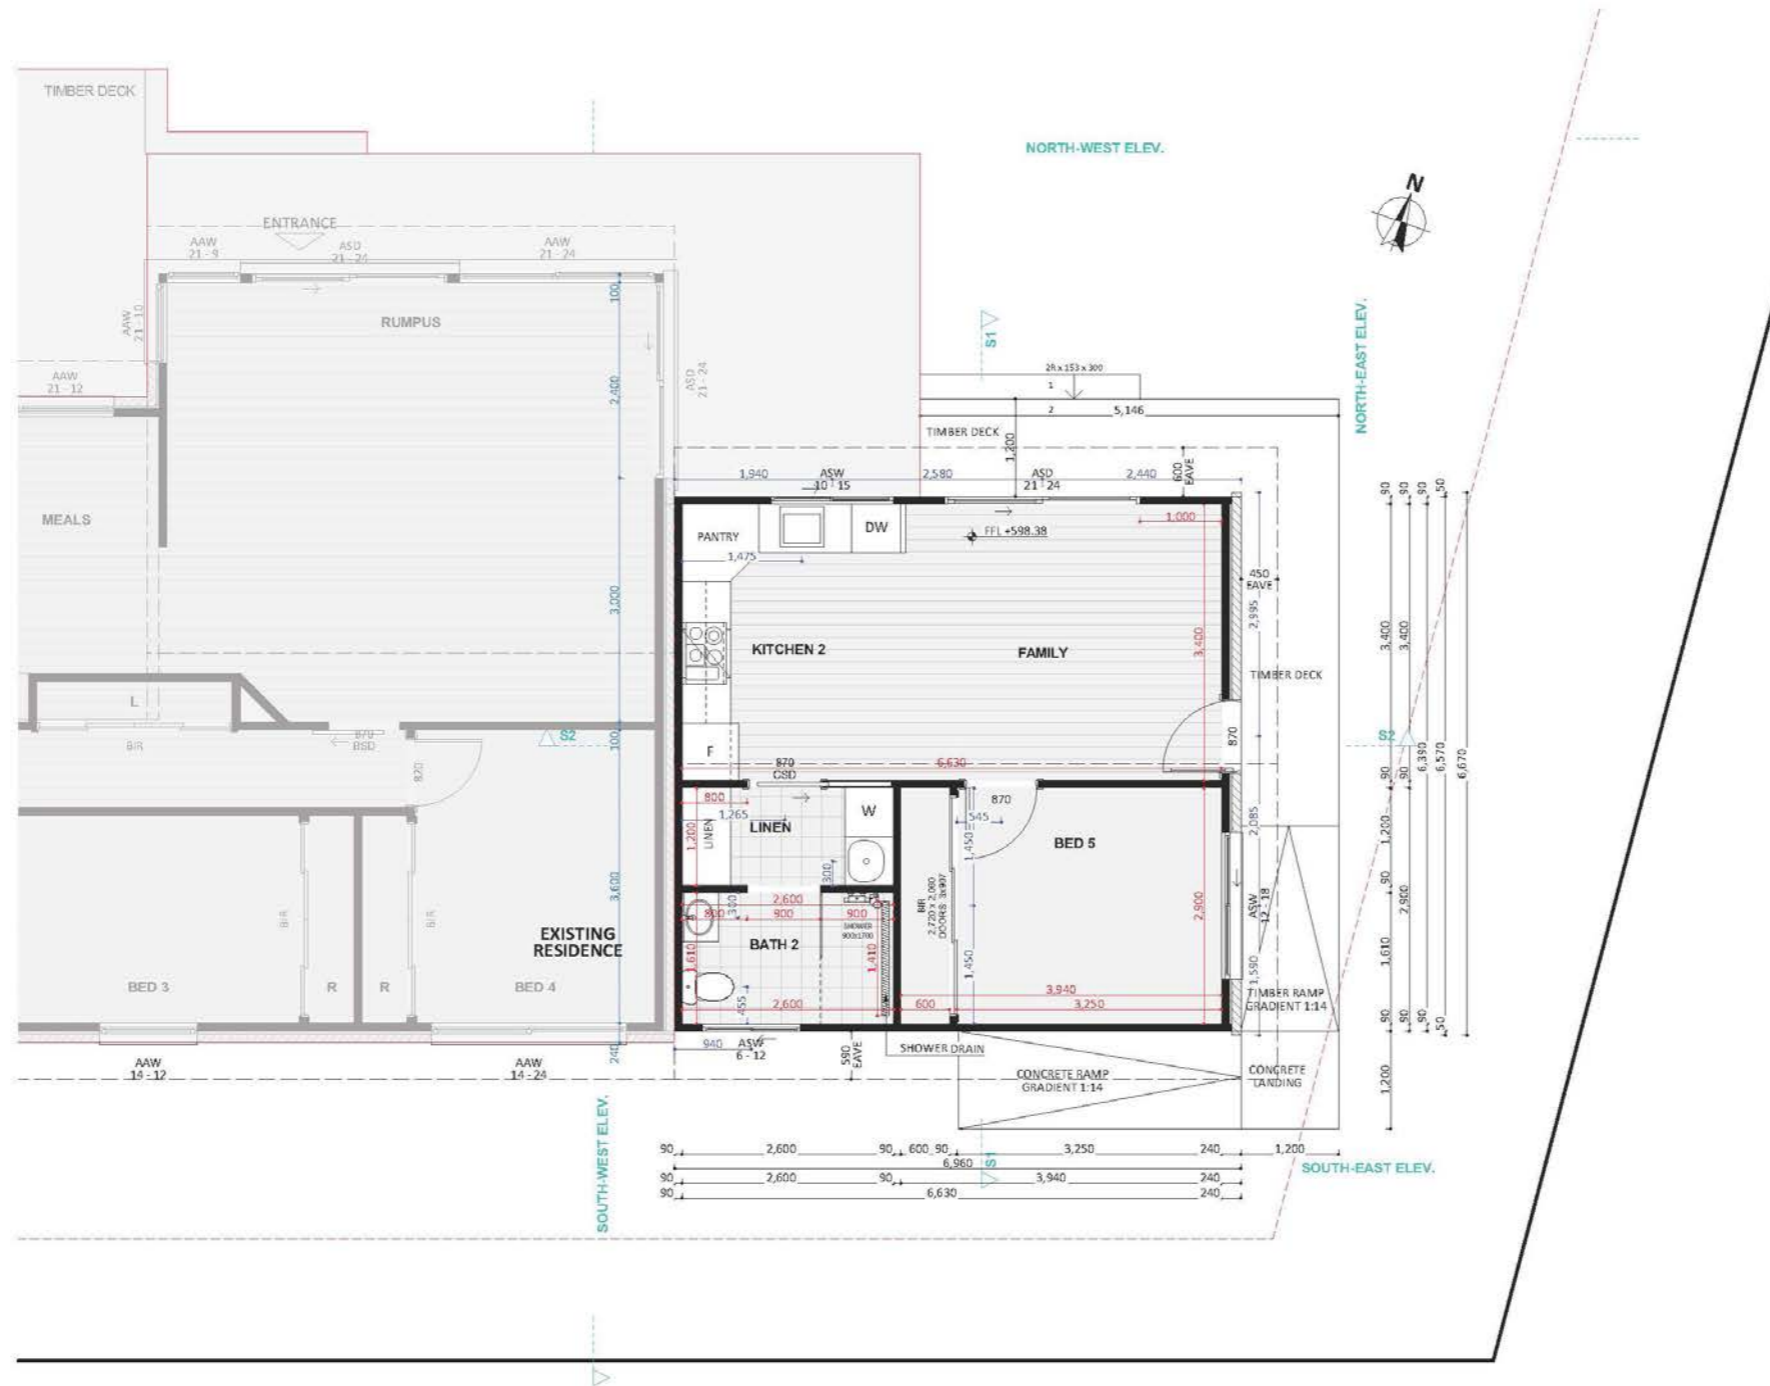

1501

ACT Building Lic: 2012767

FIXED
PRICE
EXTENSIONS

Tiled Roof
Colour: Closest Match To Existing

Weathertex Weathergroove Natural 75mm
Colour: Closest Match To Existing

Aluminium Windows And Doors
Colour: Jasper

An elevation is the height of the structure from ground level to the height of the roof.

An elevation is the height of the structure from ground level to the height of the roof.

 **FIXED
PRICE
EXTENSIONS**