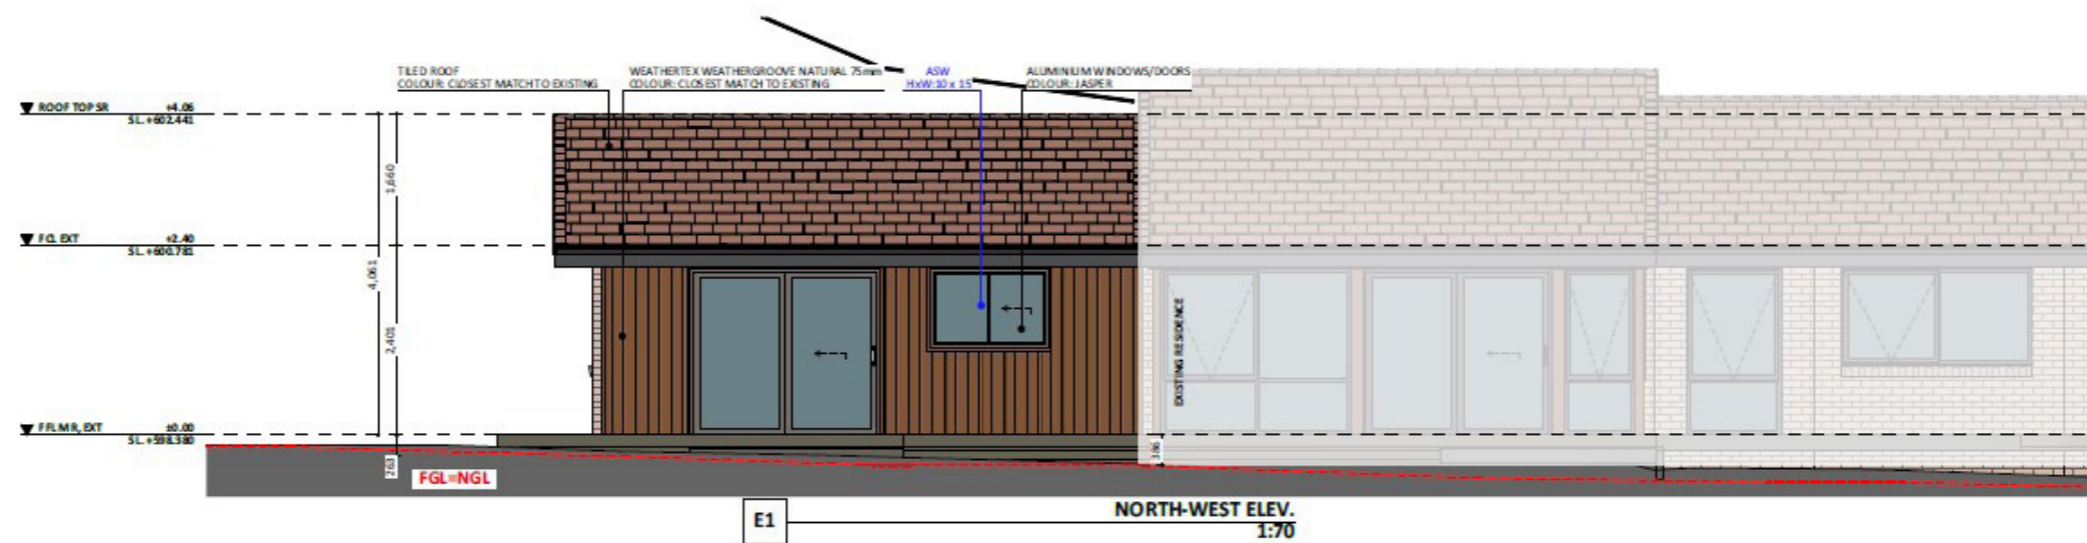

1501

ACT Building Lic: 2012767

FIXED
PRICE
EXTENSIONS

Tiled Roof
Colour: Closest Match To Existing

Weathertex Weathergroove Natural 75mm
Colour: Closest Match To Existing

Aluminium Windows And Doors
Colour: Jasper

An elevation is the height of the structure from ground level to the height of the roof.

An elevation is the height of the structure from ground level to the height of the roof.

 **FIXED
PRICE
EXTENSIONS**