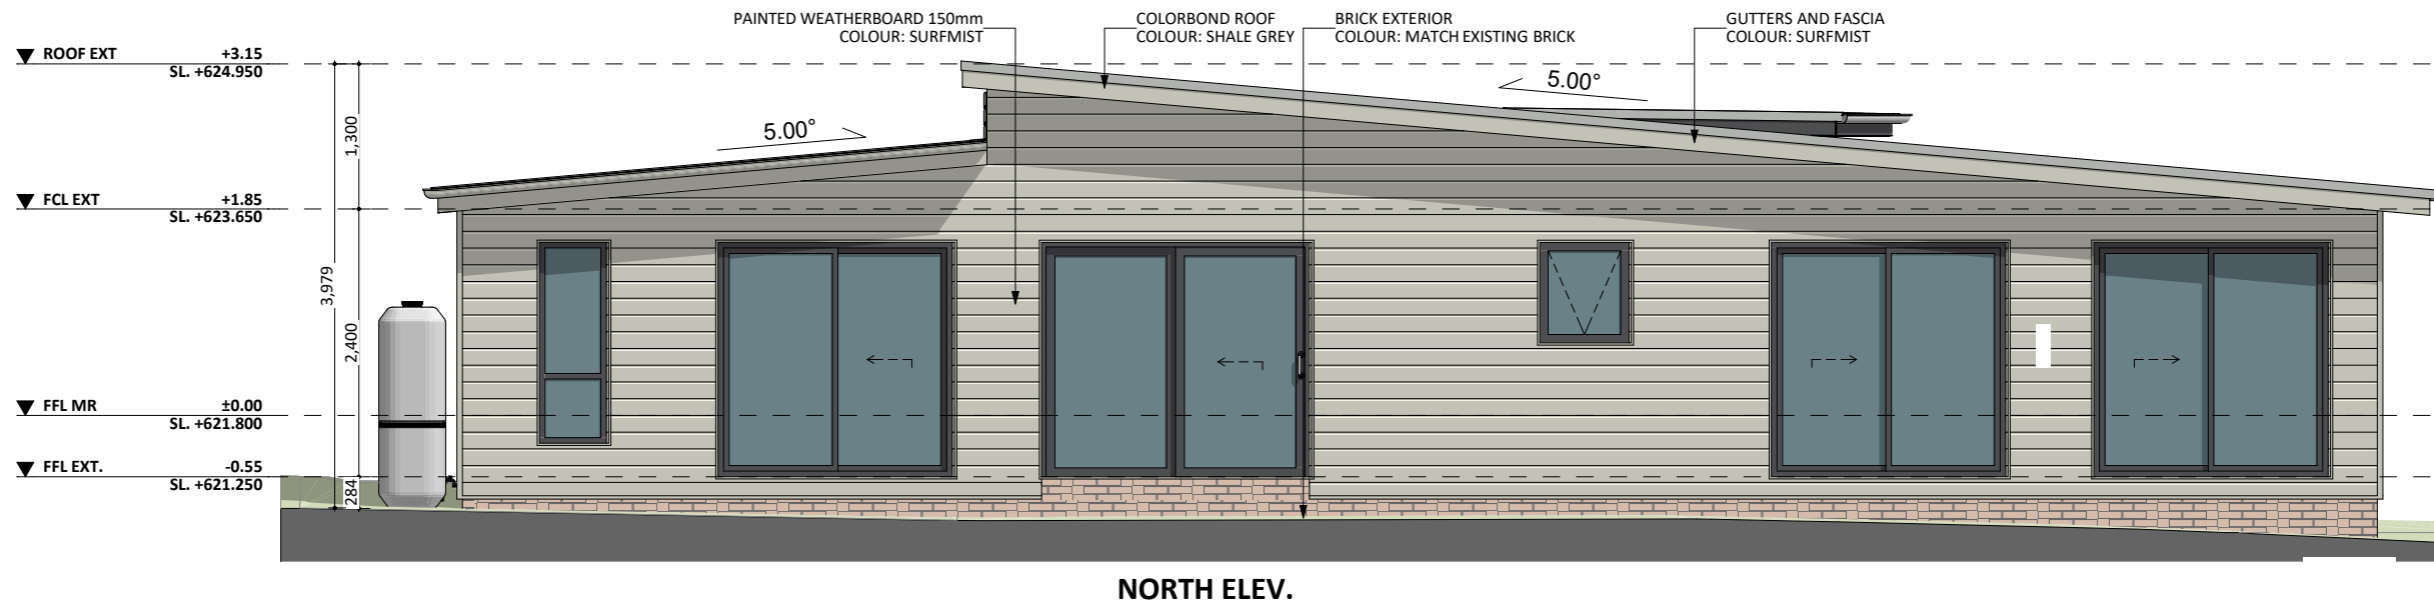

1392

ACT Building Lic: 2012767

FIXED
PRICE
EXTENSIONS

Aluminium Windows and Doors
Colour: Monument

Painted Weatherboard
Colour: Surfmist

Gutters and Fascia
Colour: Surfmist

Colorbond Roof
Colour: Shale Grey

An elevation is the height of the structure from ground level to the height of the roof.

SOUTH-WEST ELEV.

WEST ELEV.

An elevation is the height of the structure from ground level to the height of the roof.