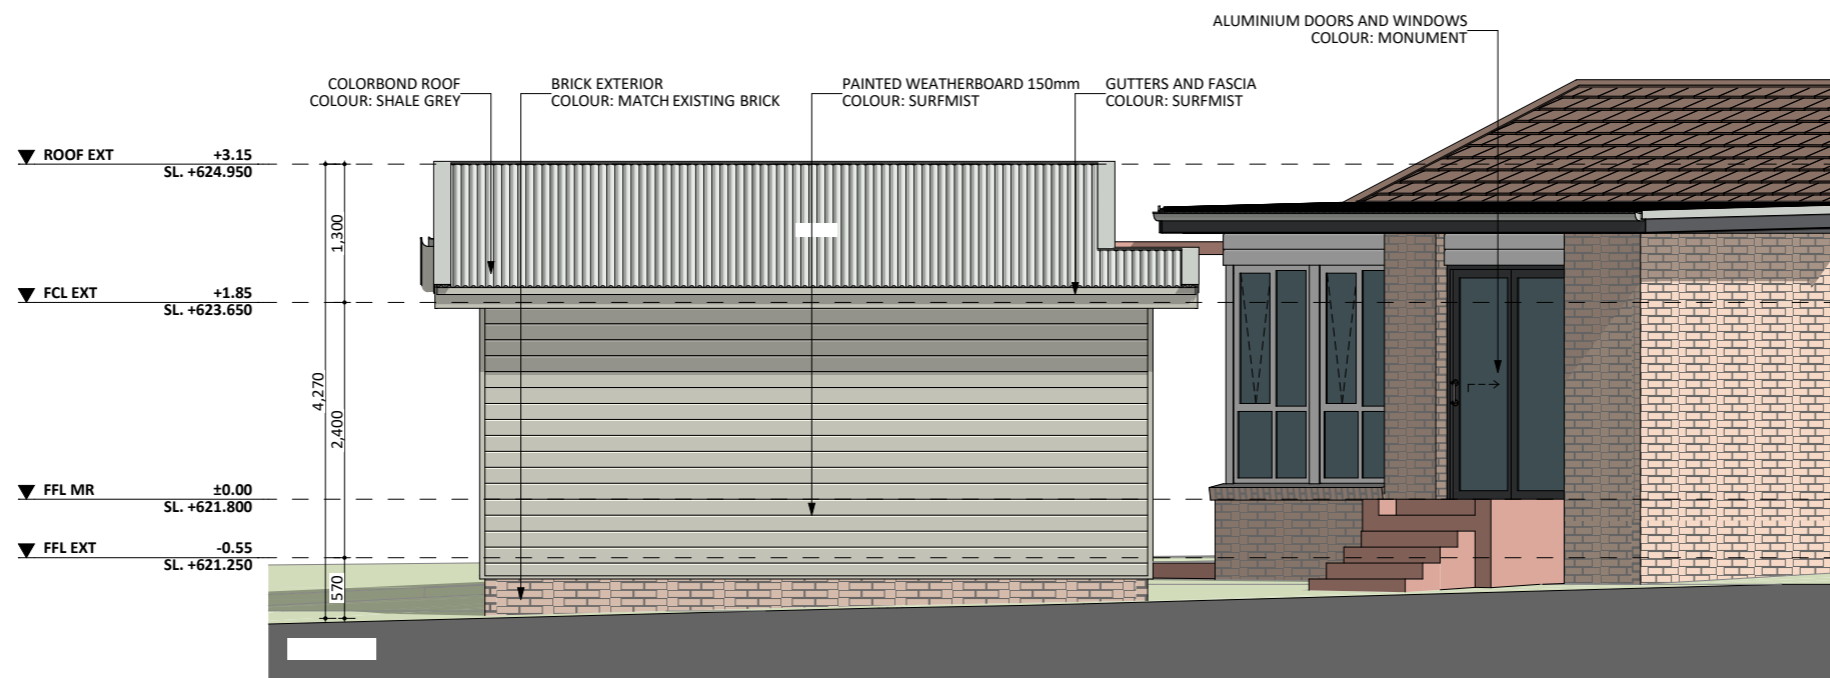

1392

ACT Building Lic: 2012767

FIXED
PRICE
EXTENSIONS

Aluminium Windows and Doors
Colour: Monument

Painted Weatherboard
Colour: Surfmist

Gutters and Fascia
Colour: Surfmist

Colorbond Roof
Colour: Shale Grey

An elevation is the height of the structure from ground level to the height of the roof.

SOUTH-WEST ELEV.

WEST ELEV.

An elevation is the height of the structure from ground level to the height of the roof.