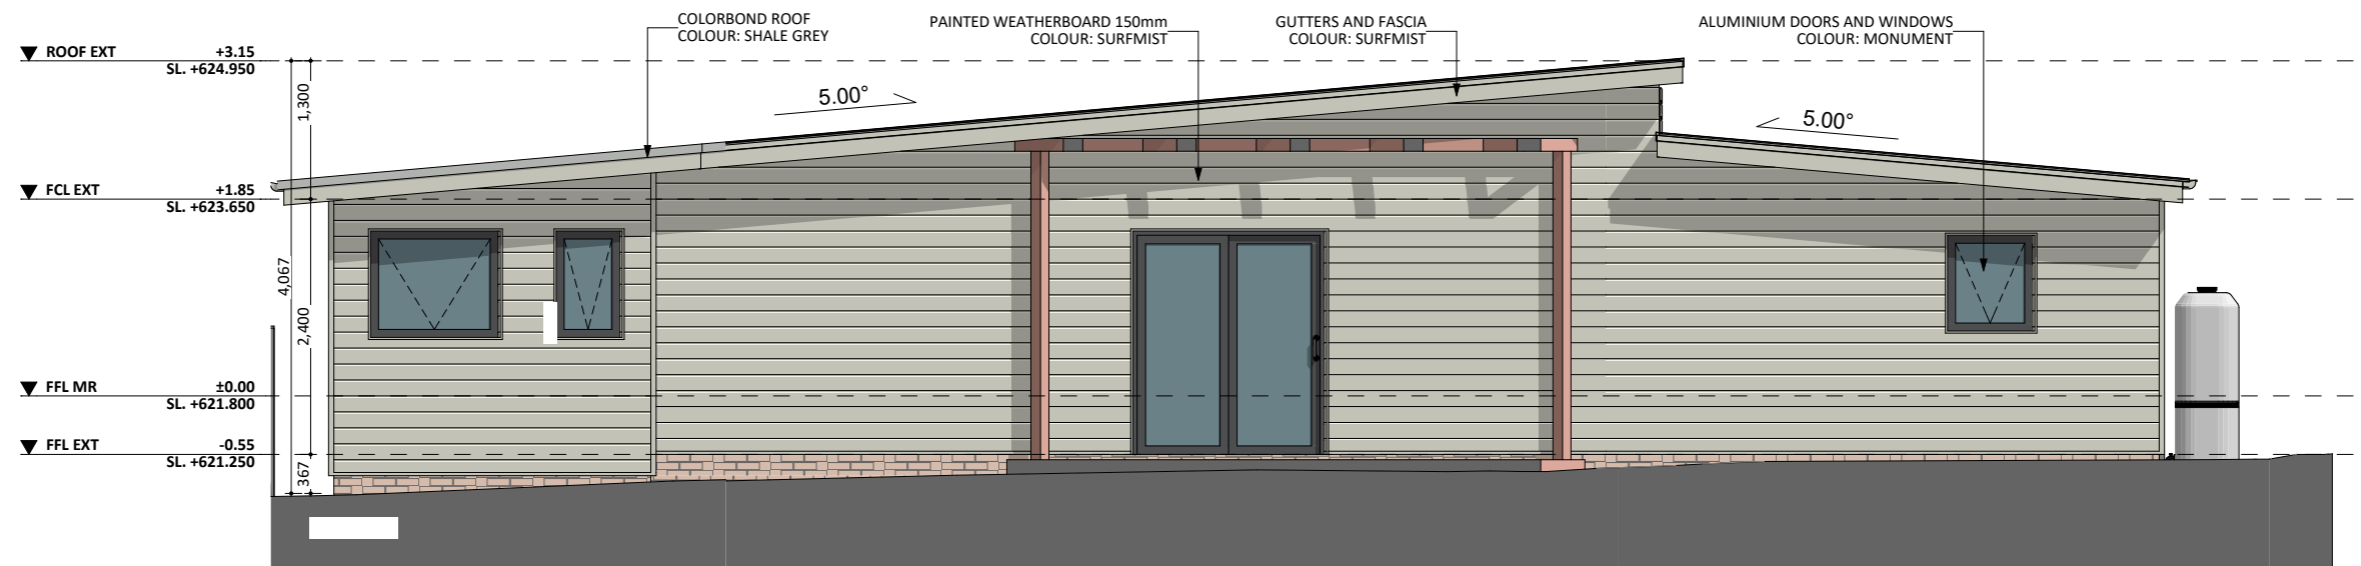

1392

ACT Building Lic: 2012767

FIXED
PRICE
EXTENSIONS

Aluminium Windows and Doors
Colour: Monument

Painted Weatherboard
Colour: Surfmist

Gutters and Fascia
Colour: Surfmist

Colorbond Roof
Colour: Shale Grey

An elevation is the height of the structure from ground level to the height of the roof.

SOUTH-WEST ELEV.

WEST ELEV.

An elevation is the height of the structure from ground level to the height of the roof.