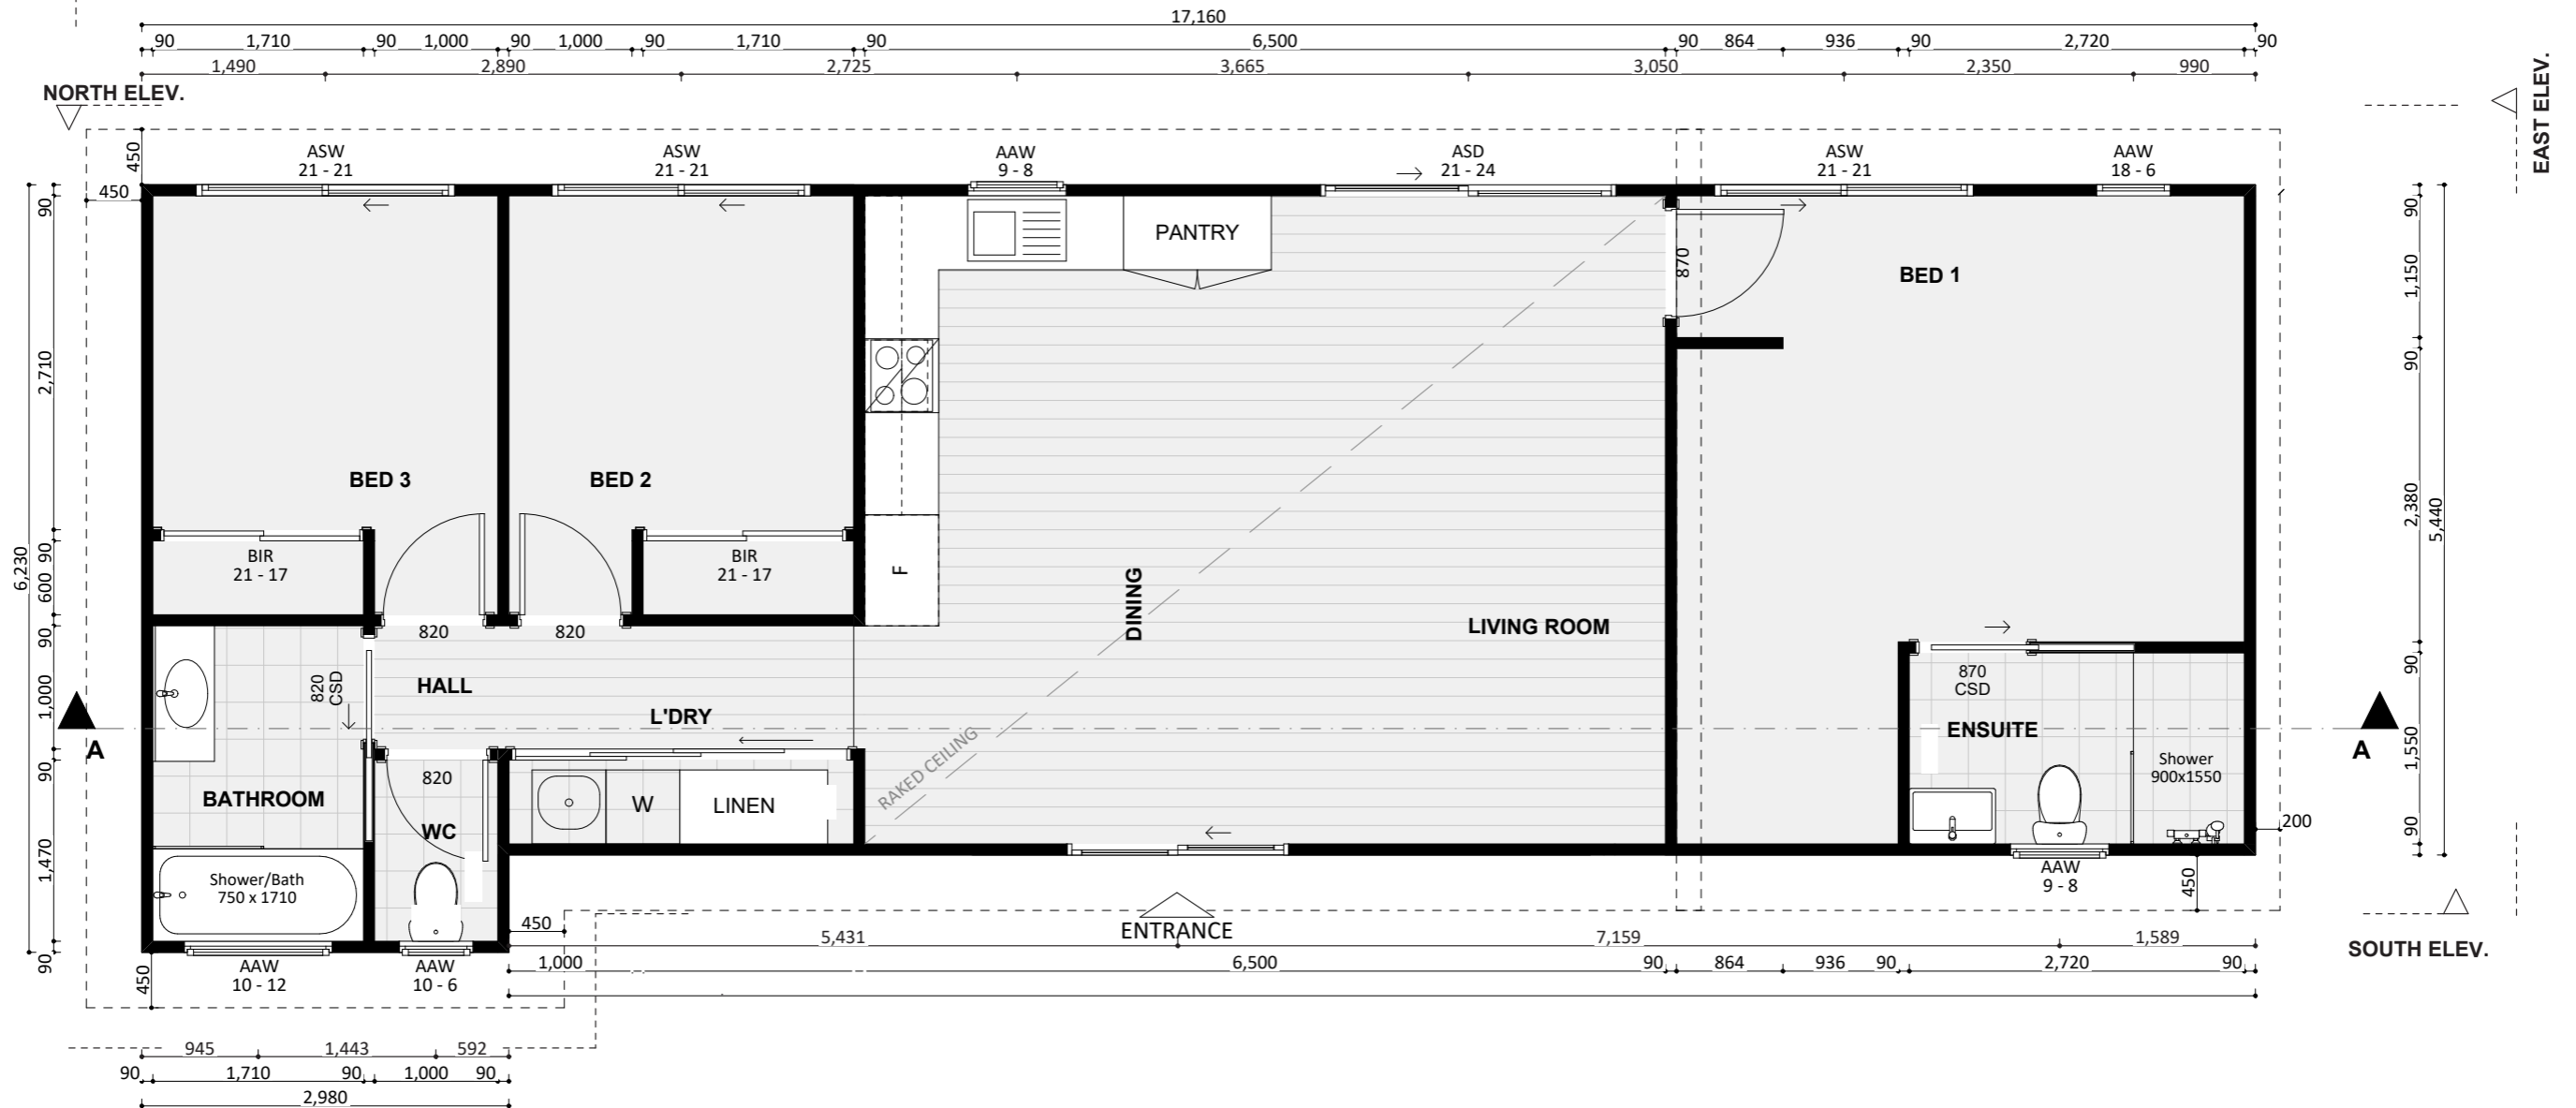

1392

ACT Building Lic: 2012767

FIXED
PRICE
EXTENSIONS

Aluminium Windows and Doors
Colour: Monument

Painted Weatherboard
Colour: Surfmist

Gutters and Fascia
Colour: Surfmist

Colorbond Roof
Colour: Shale Grey

An elevation is the height of the structure from ground level to the height of the roof.

SOUTH-WEST ELEV.

WEST ELEV.

An elevation is the height of the structure from ground level to the height of the roof.