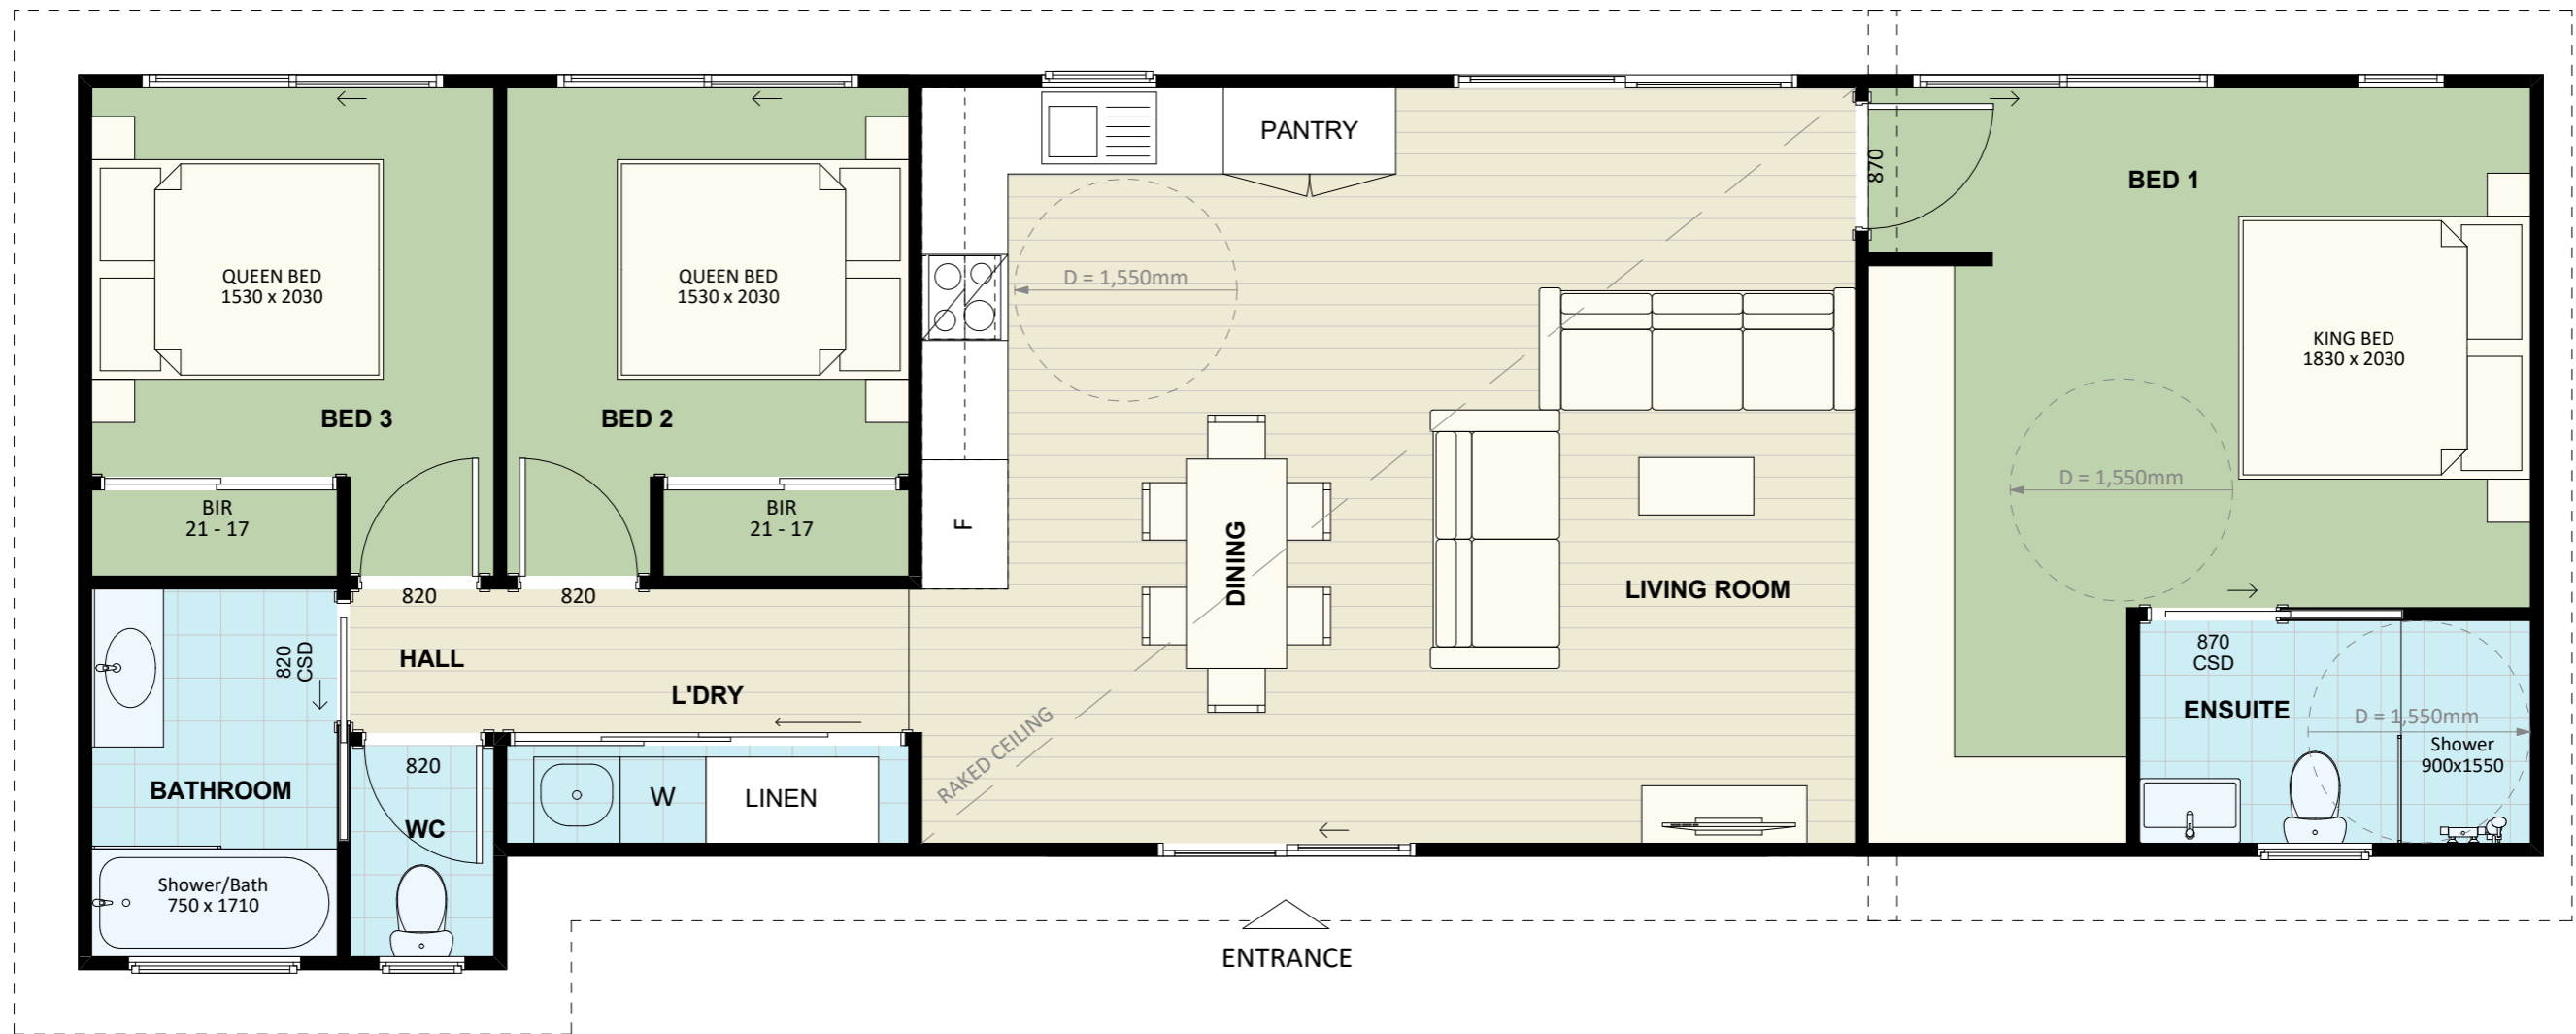

1392

ACT Building Lic: 2012767

FIXED
PRICE
EXTENSIONS

Aluminium Windows and Doors
Colour: Monument

Painted Weatherboard
Colour: Surfmist

Gutters and Fascia
Colour: Surfmist

Colorbond Roof
Colour: Shale Grey

An elevation is the height of the structure from ground level to the height of the roof.

SOUTH-WEST ELEV.

WEST ELEV.

An elevation is the height of the structure from ground level to the height of the roof.