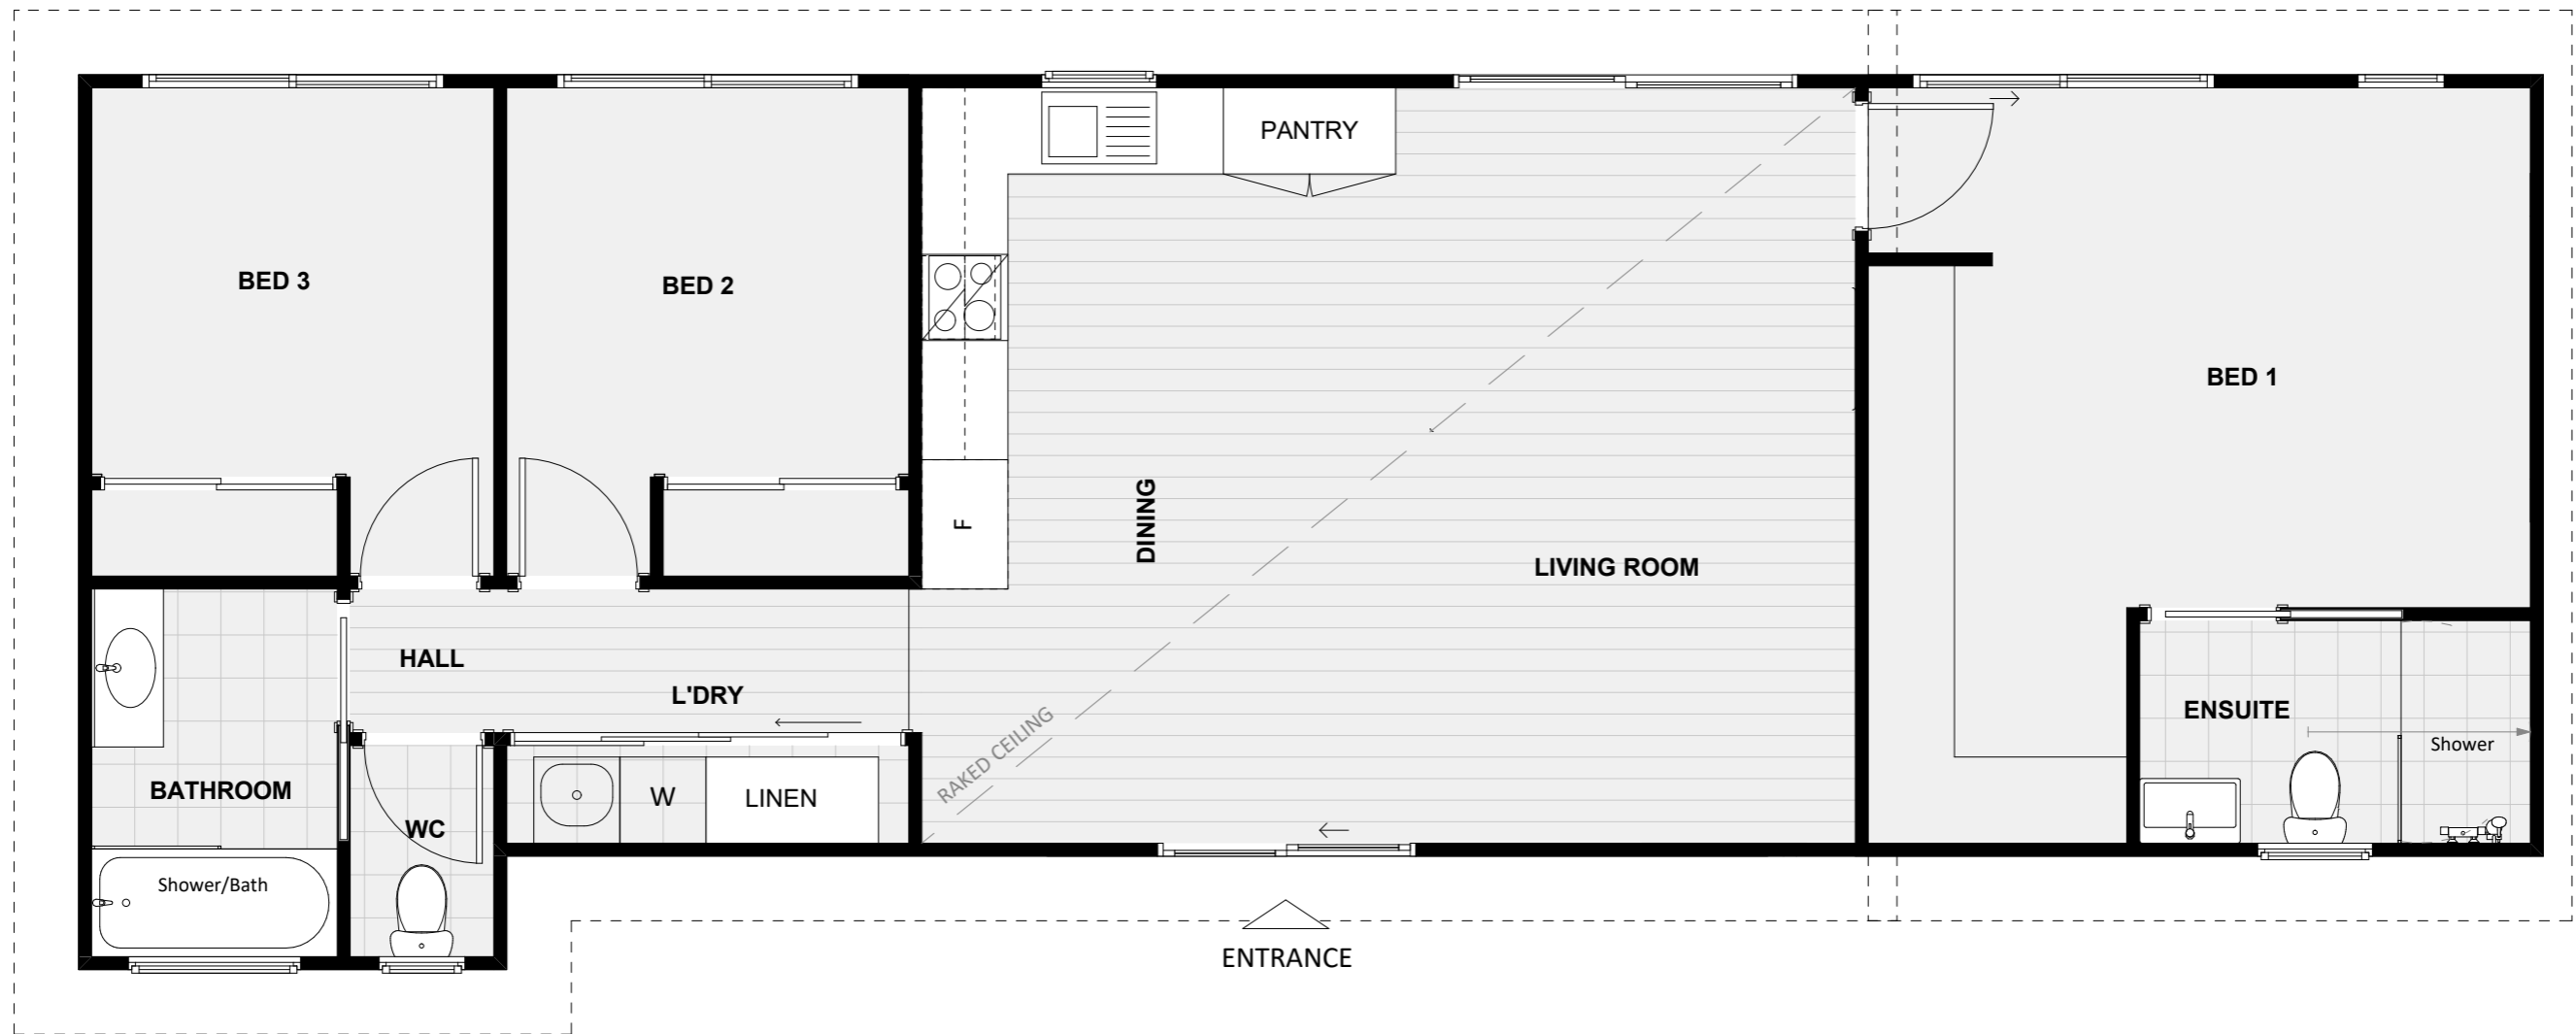

1392

ACT Building Lic: 2012767

FIXED
PRICE
EXTENSIONS

Aluminium Windows and Doors
Colour: Monument

Painted Weatherboard
Colour: Surfmist

Gutters and Fascia
Colour: Surfmist

Colorbond Roof
Colour: Shale Grey

An elevation is the height of the structure from ground level to the height of the roof.

SOUTH-WEST ELEV.

WEST ELEV.

An elevation is the height of the structure from ground level to the height of the roof.