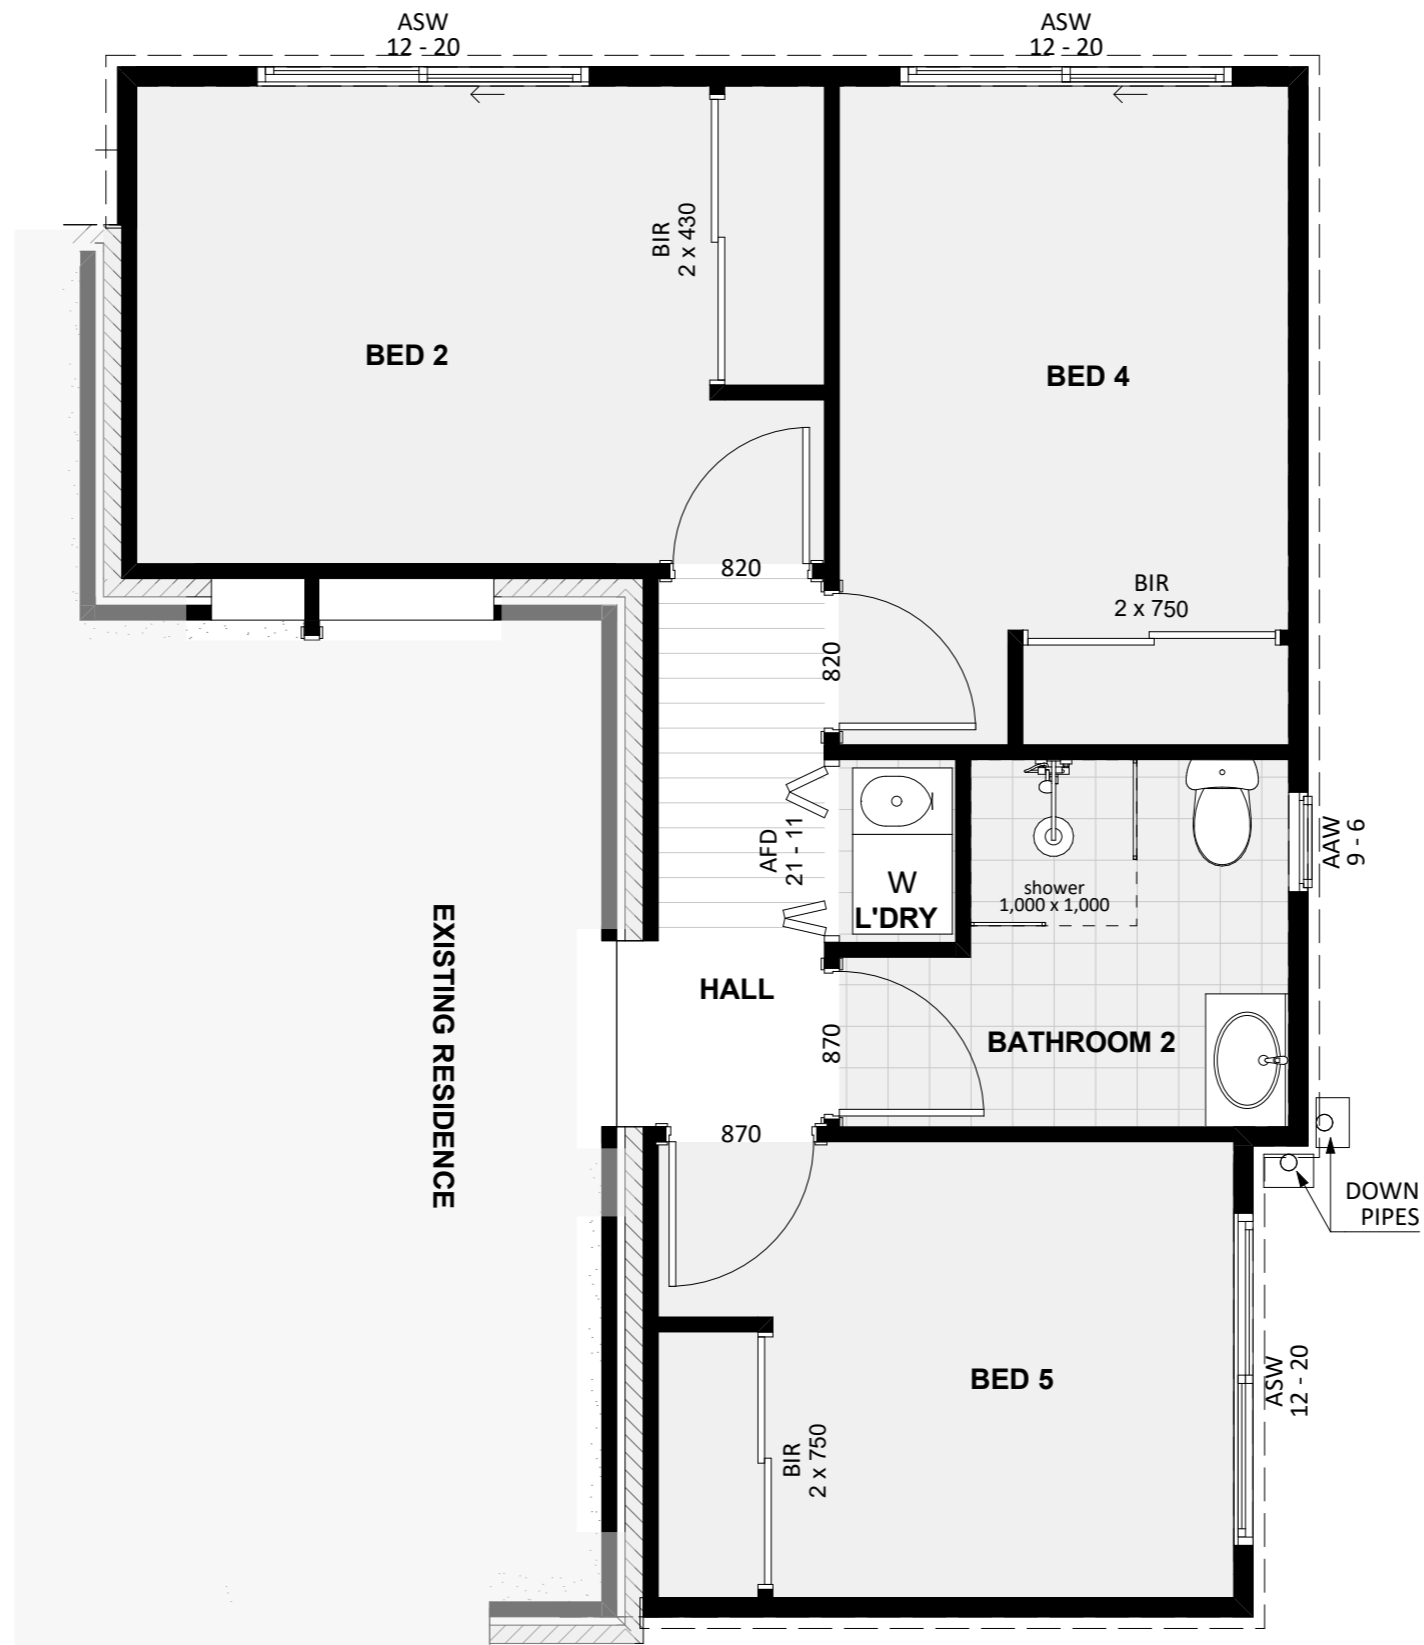

1324

ACT Building Lic: 2012767

FIXED
PRICE
EXTENSIONS

Aluminium Window and Door Frames
Colour: White

James Hardie Easylap
Colour: White

Colorbond Roofing
Colour: Shale Grey

An elevation is the height of the structure from ground level to the height of the roof.

An elevation is the height of the structure from ground level to the height of the roof.

 **FIXED
PRICE
EXTENSIONS**

fixedpriceextensions.com.au
canberragrannyflatbuilders.com.au

 info@cgfb.com.au

 1300 979 658