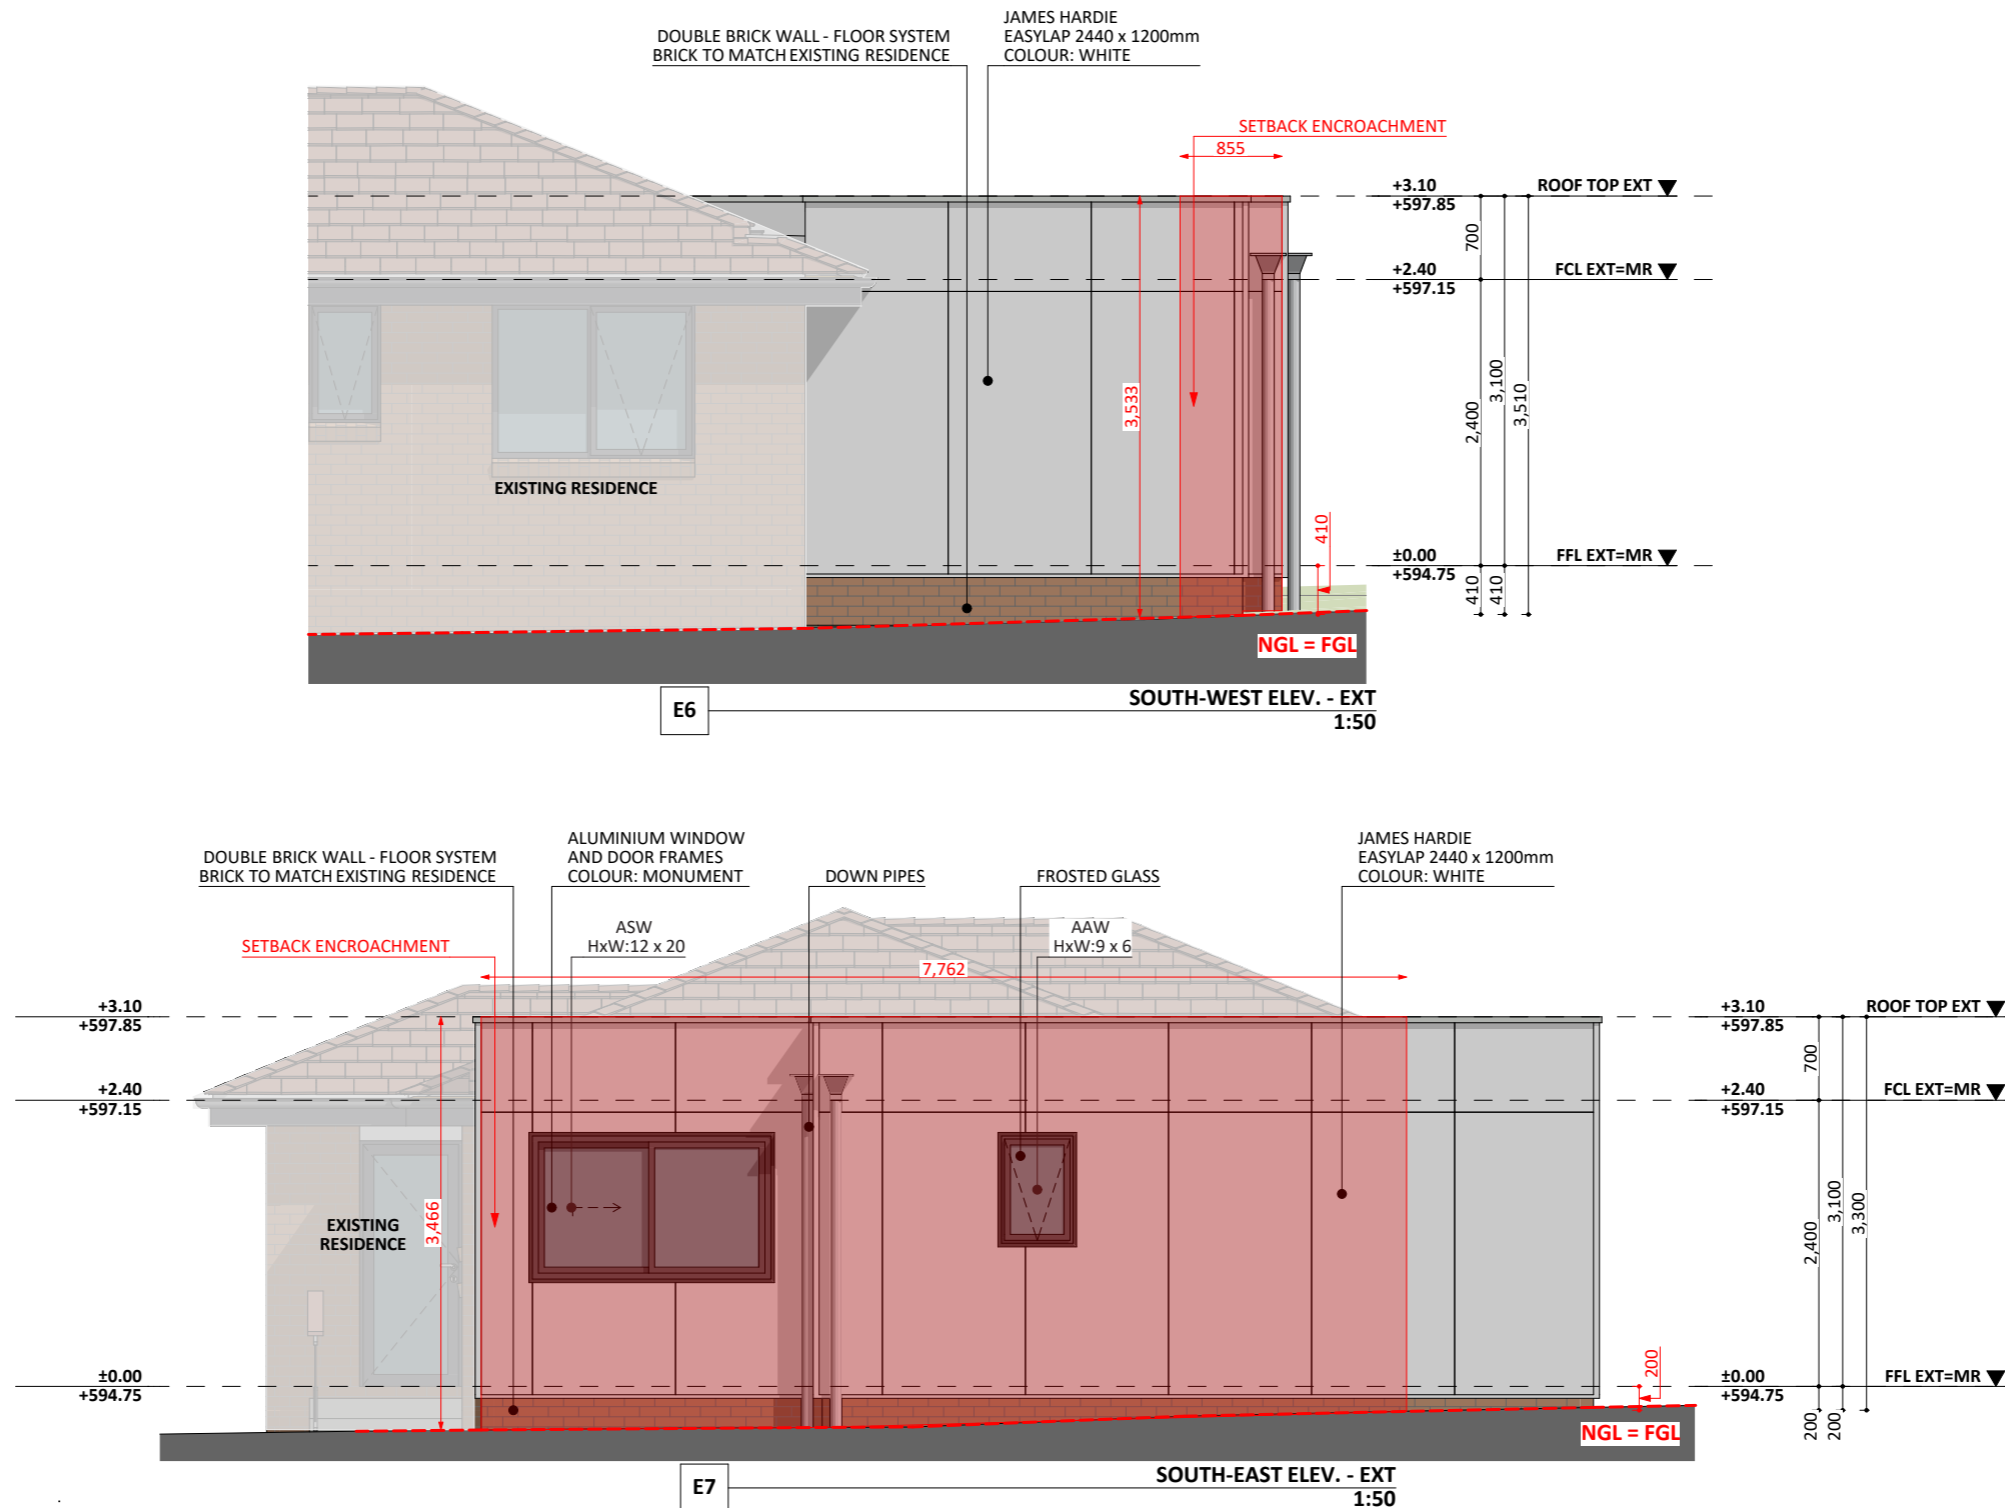

1324

ACT Building Lic: 2012767

FIXED
PRICE
EXTENSIONS

Aluminium Window and Door Frames
Colour: White

James Hardie Easylap
Colour: White

Colorbond Roofing
Colour: Shale Grey

An elevation is the height of the structure from ground level to the height of the roof.

An elevation is the height of the structure from ground level to the height of the roof.

 **FIXED
PRICE
EXTENSIONS**

fixedpriceextensions.com.au
canberragrannyflatbuilders.com.au

 info@cgfb.com.au

 1300 979 658