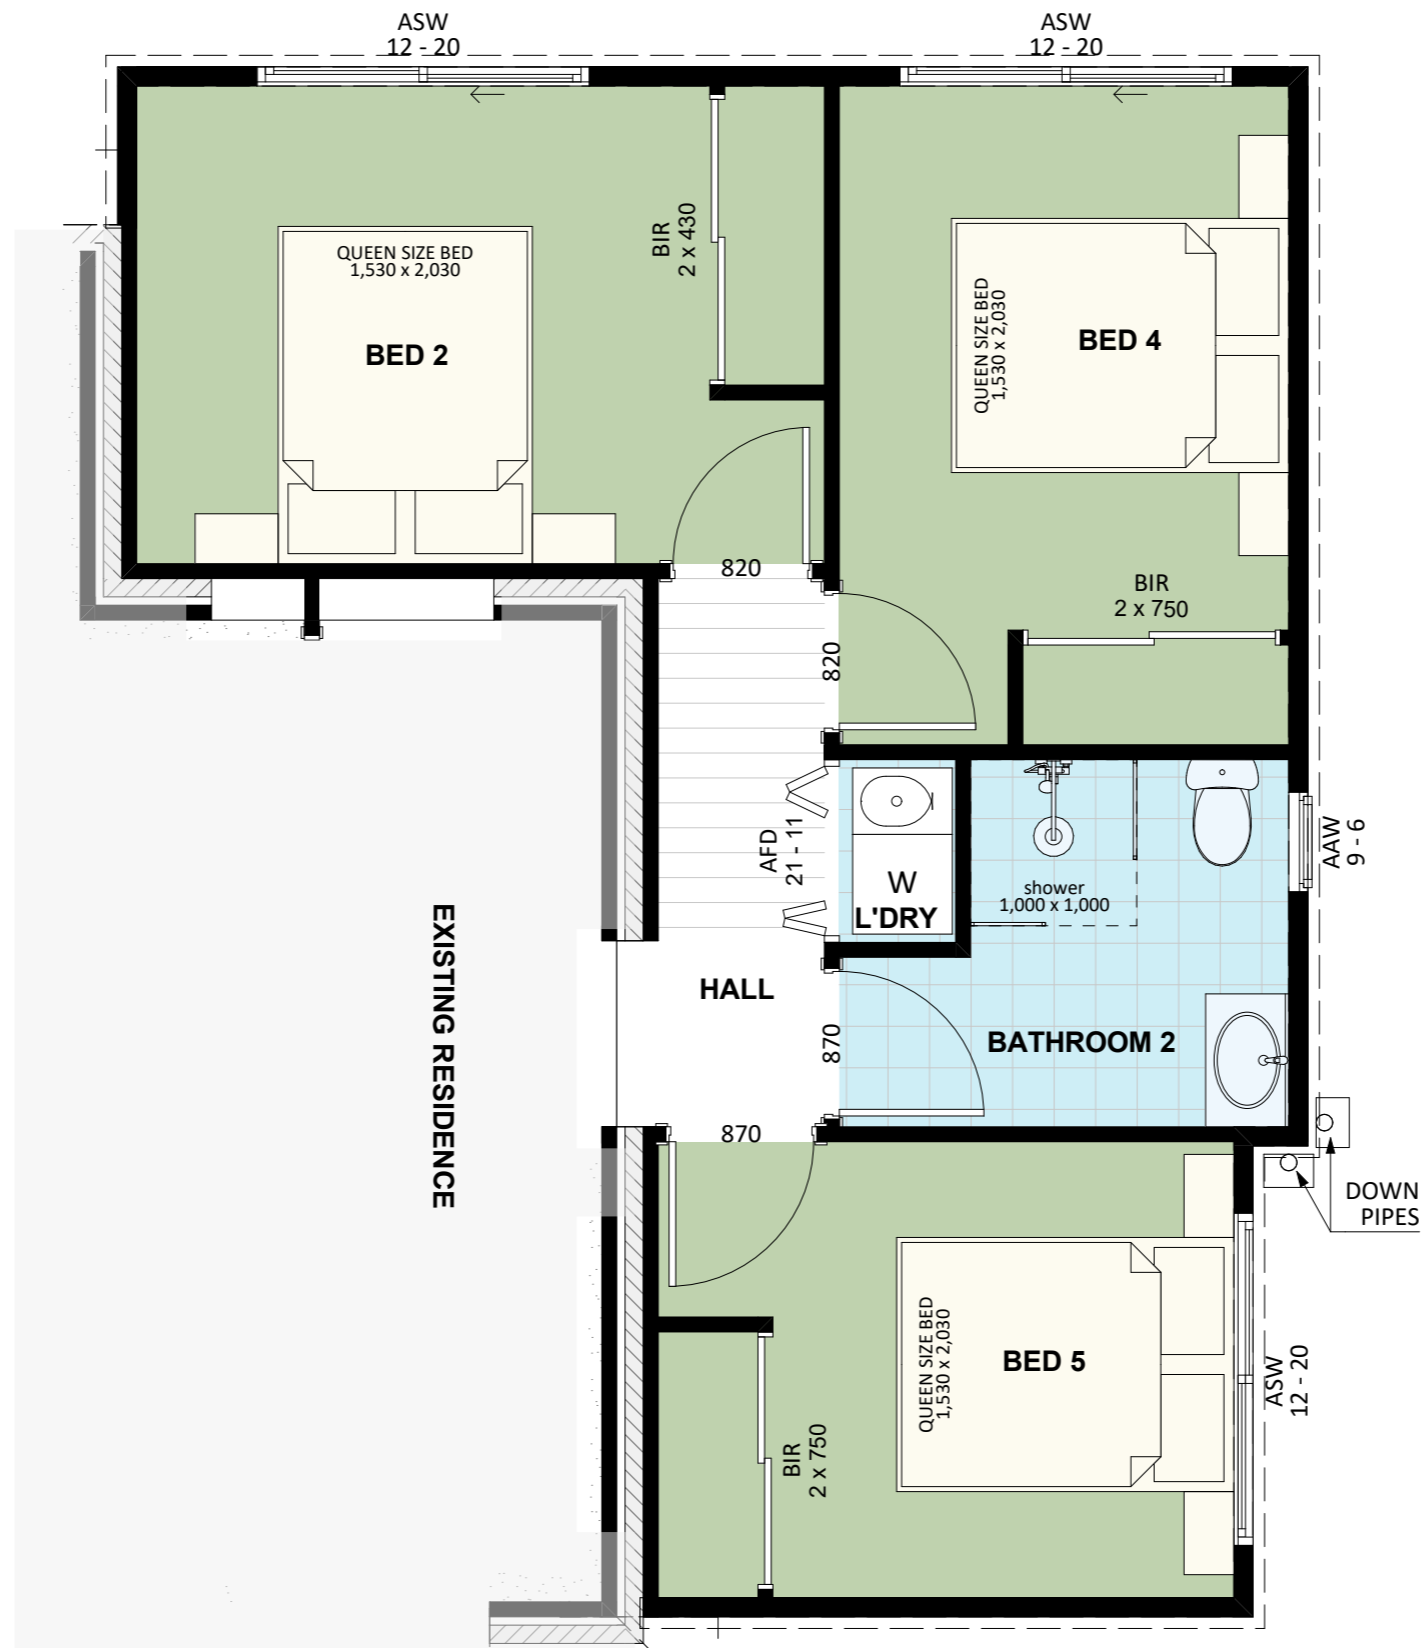

1324

ACT Building Lic: 2012767

FIXED
PRICE
EXTENSIONS

Aluminium Window and Door Frames
Colour: White

James Hardie Easylap
Colour: White

Colorbond Roofing
Colour: Shale Grey

An elevation is the height of the structure from ground level to the height of the roof.

An elevation is the height of the structure from ground level to the height of the roof.

 **FIXED
PRICE
EXTENSIONS**

fixedpriceextensions.com.au
canberragrannyflatbuilders.com.au

 info@cgfb.com.au

 1300 979 658