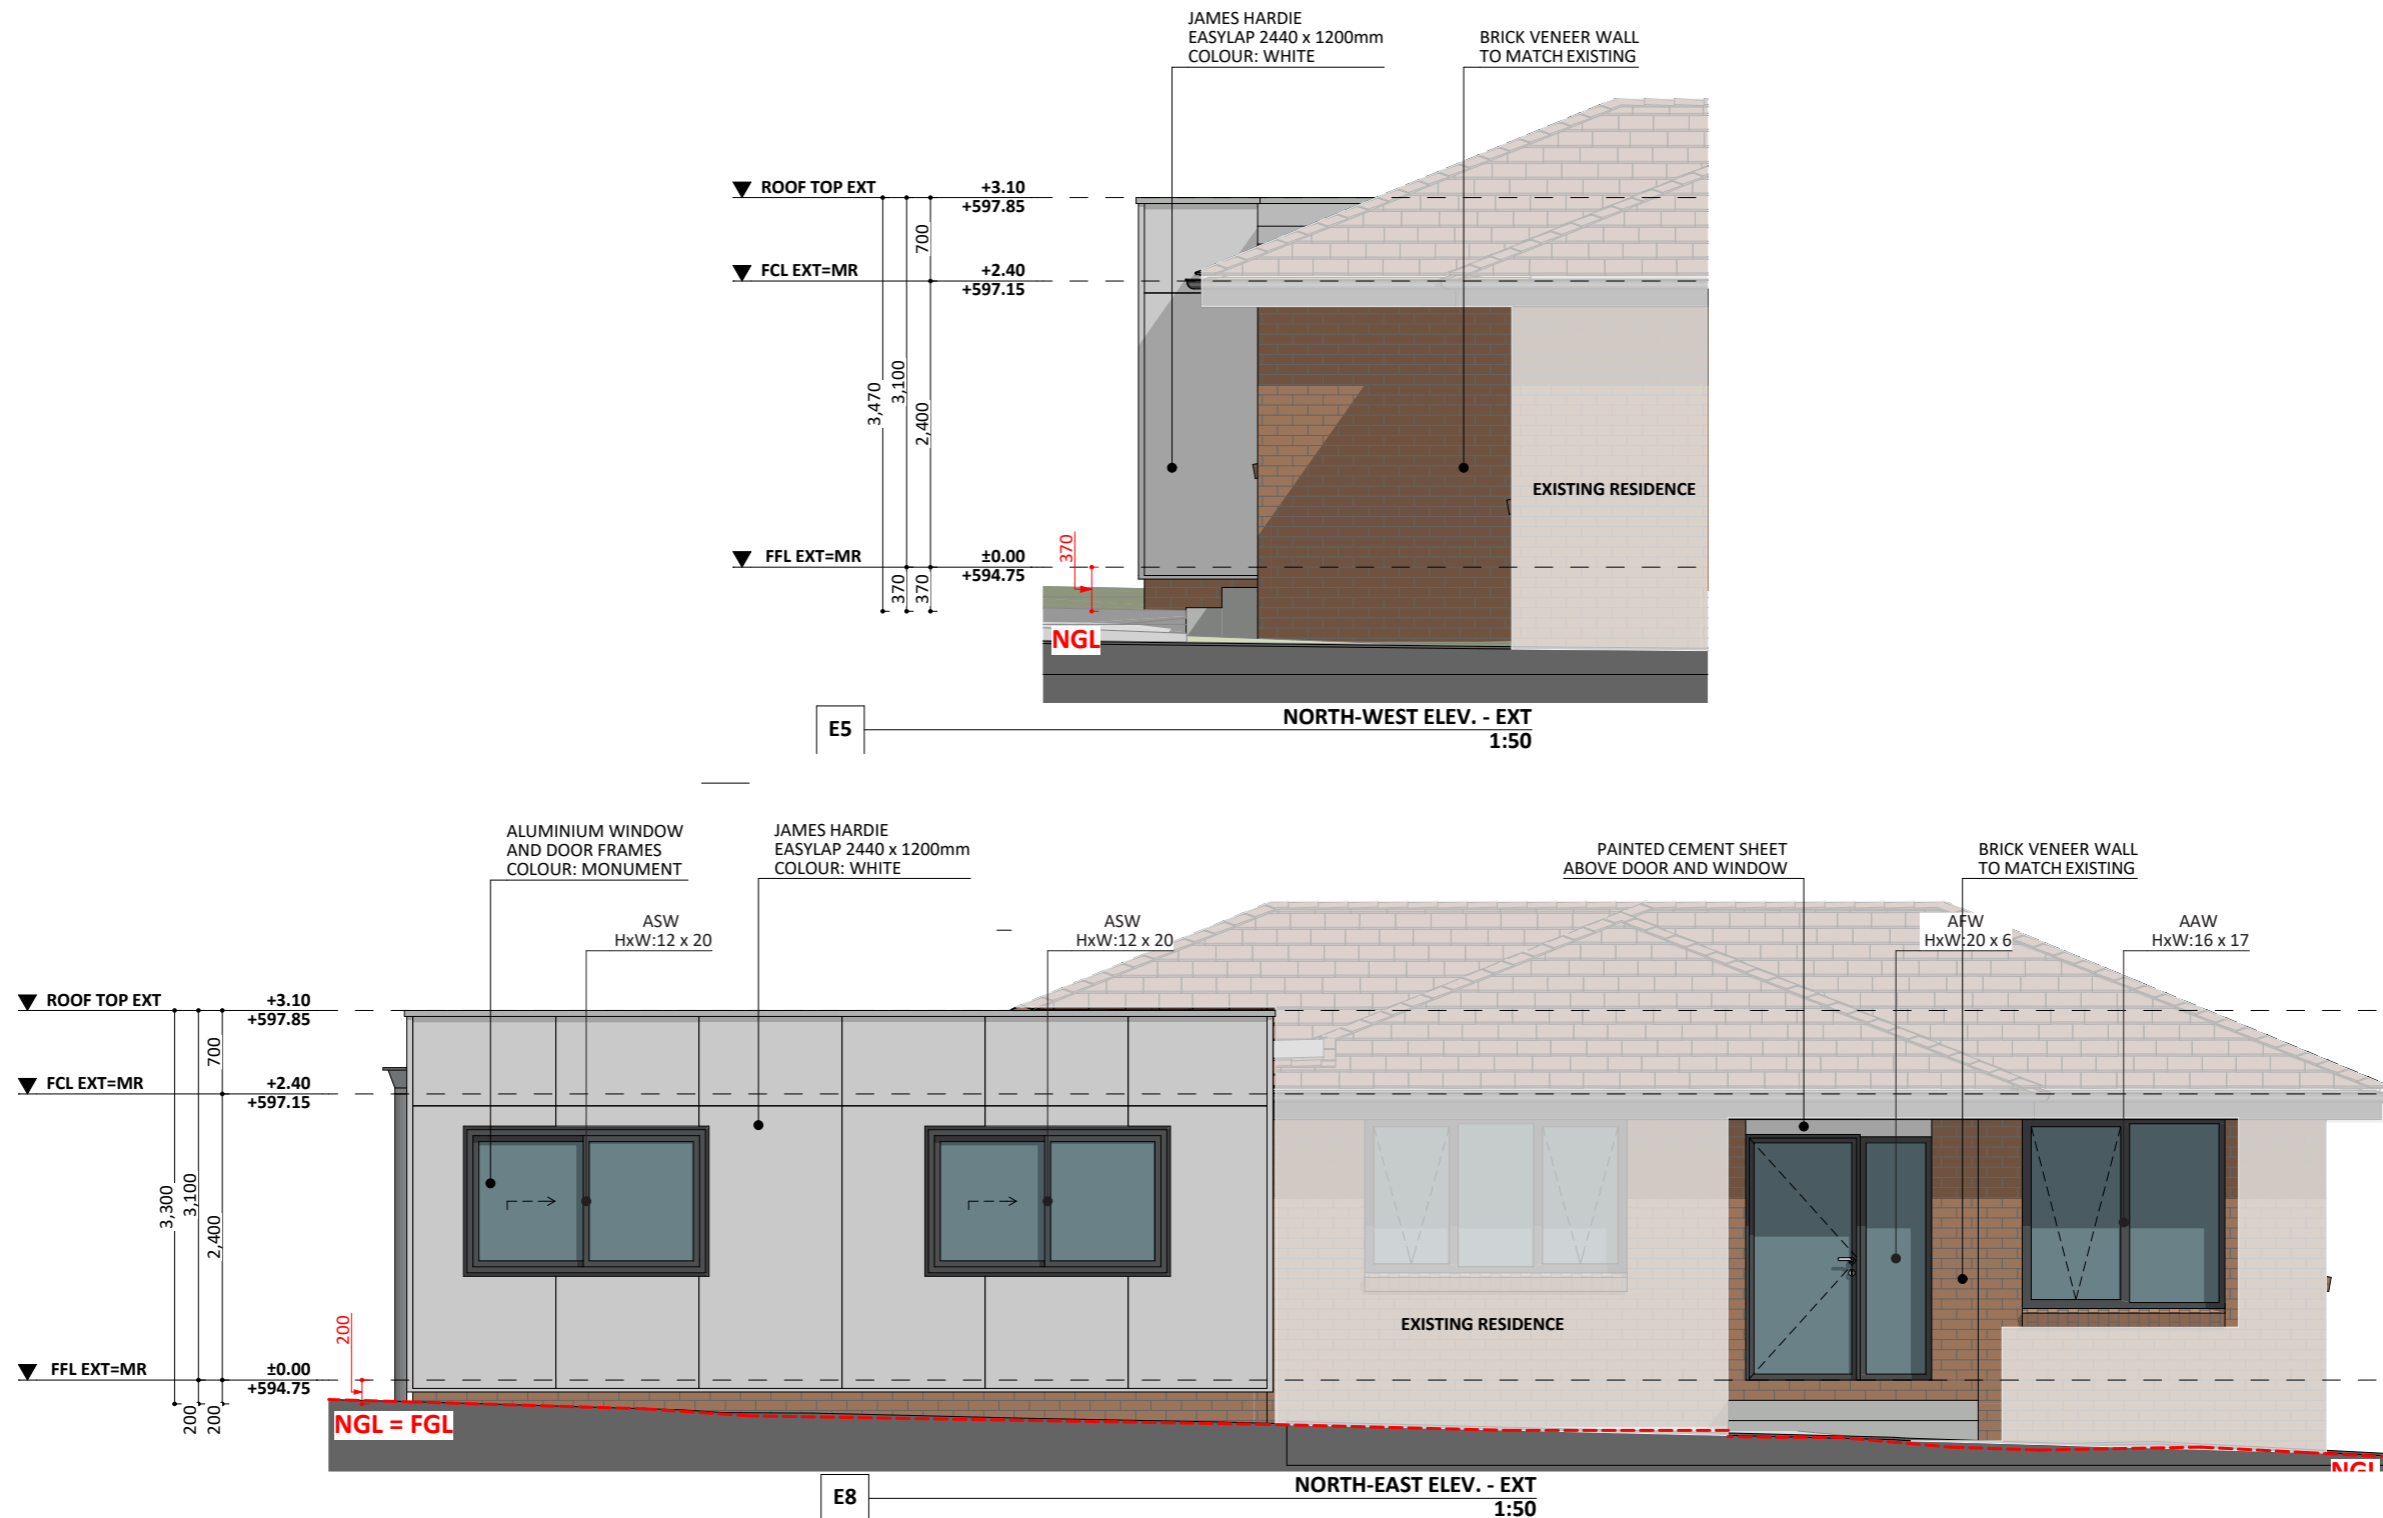

1324

ACT Building Lic: 2012767

FIXED
PRICE
EXTENSIONS

Aluminium Window and Door Frames
Colour: White

James Hardie Easylap
Colour: White

Colorbond Roofing
Colour: Shale Grey

An elevation is the height of the structure from ground level to the height of the roof.

An elevation is the height of the structure from ground level to the height of the roof.

 **FIXED
PRICE
EXTENSIONS**

fixedpriceextensions.com.au
canberragrannyflatbuilders.com.au

 info@cgfb.com.au

 1300 979 658