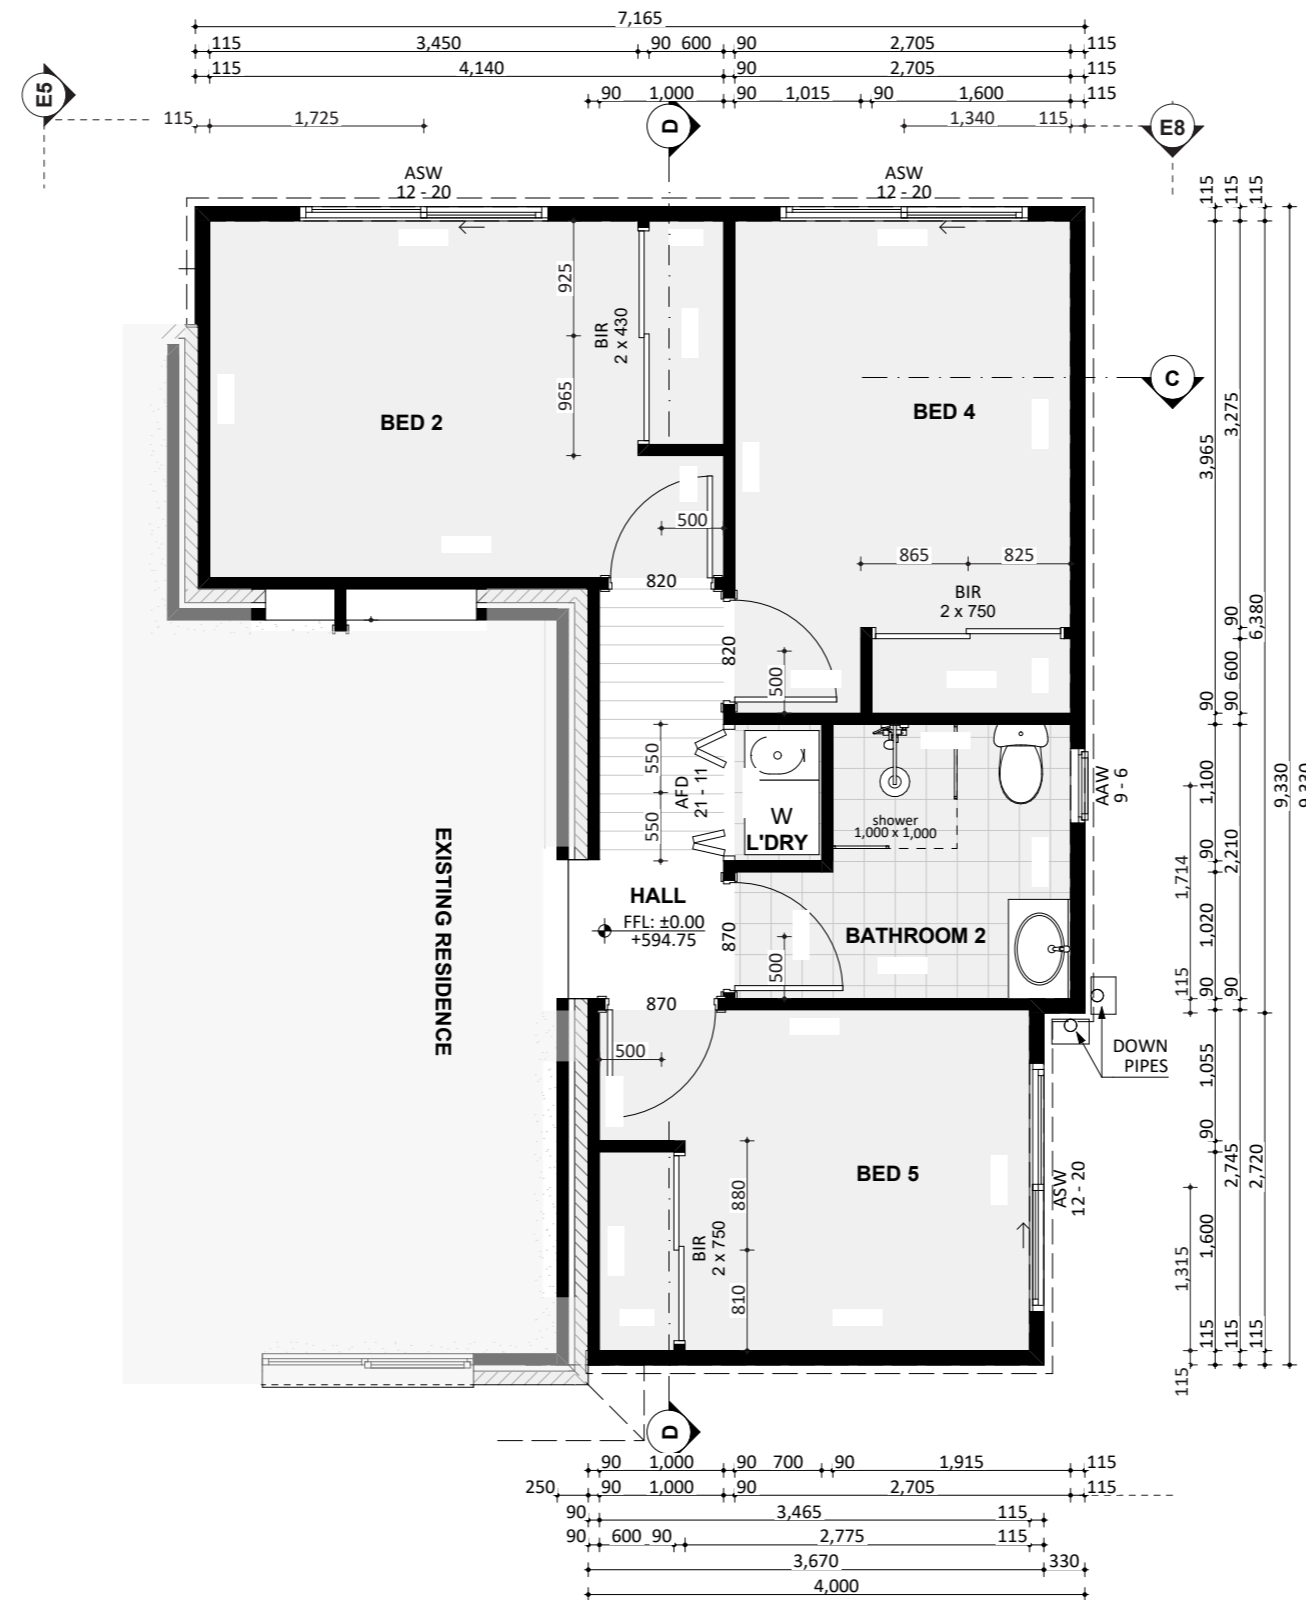

1324

ACT Building Lic: 2012767

FIXED
PRICE
EXTENSIONS

Aluminium Window and Door Frames
Colour: White

James Hardie Easylap
Colour: White

Colorbond Roofing
Colour: Shale Grey

An elevation is the height of the structure from ground level to the height of the roof.

An elevation is the height of the structure from ground level to the height of the roof.

 **FIXED
PRICE
EXTENSIONS**

fixedpriceextensions.com.au
canberragrannyflatbuilders.com.au

 info@cgfb.com.au

 1300 979 658