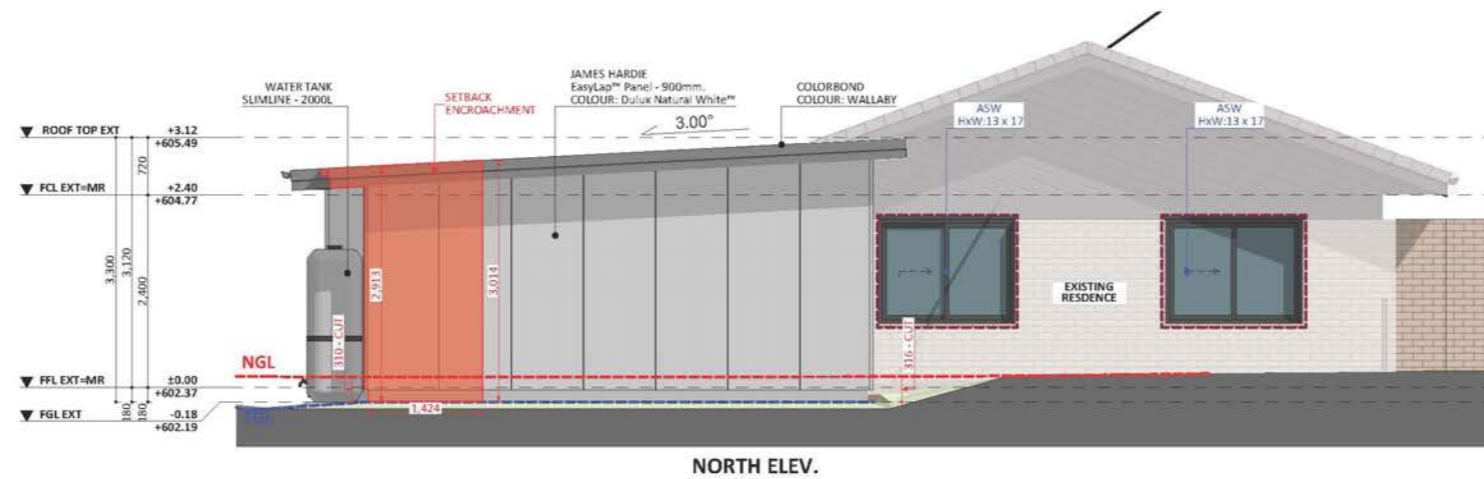

1312

ACT Building Lic: 2012767

**FIXED
PRICE
EXTENSIONS**

Colorbond Garage Door
Colour: Wallaby

James Hardie EasyLap Panels
Colour: Dulux Natural White

Colorbond Roof and Gutters
Colour: Wallaby

An elevation is the height of the structure from ground level to the height of the roof.

An elevation is the height of the structure from ground level to the height of the roof.

 **FIXED
PRICE
EXTENSIONS**

fixedpriceextensions.com.au
canberragrannyflatbuilders.com.au

 info@cgfb.com.au

 1300 979 658