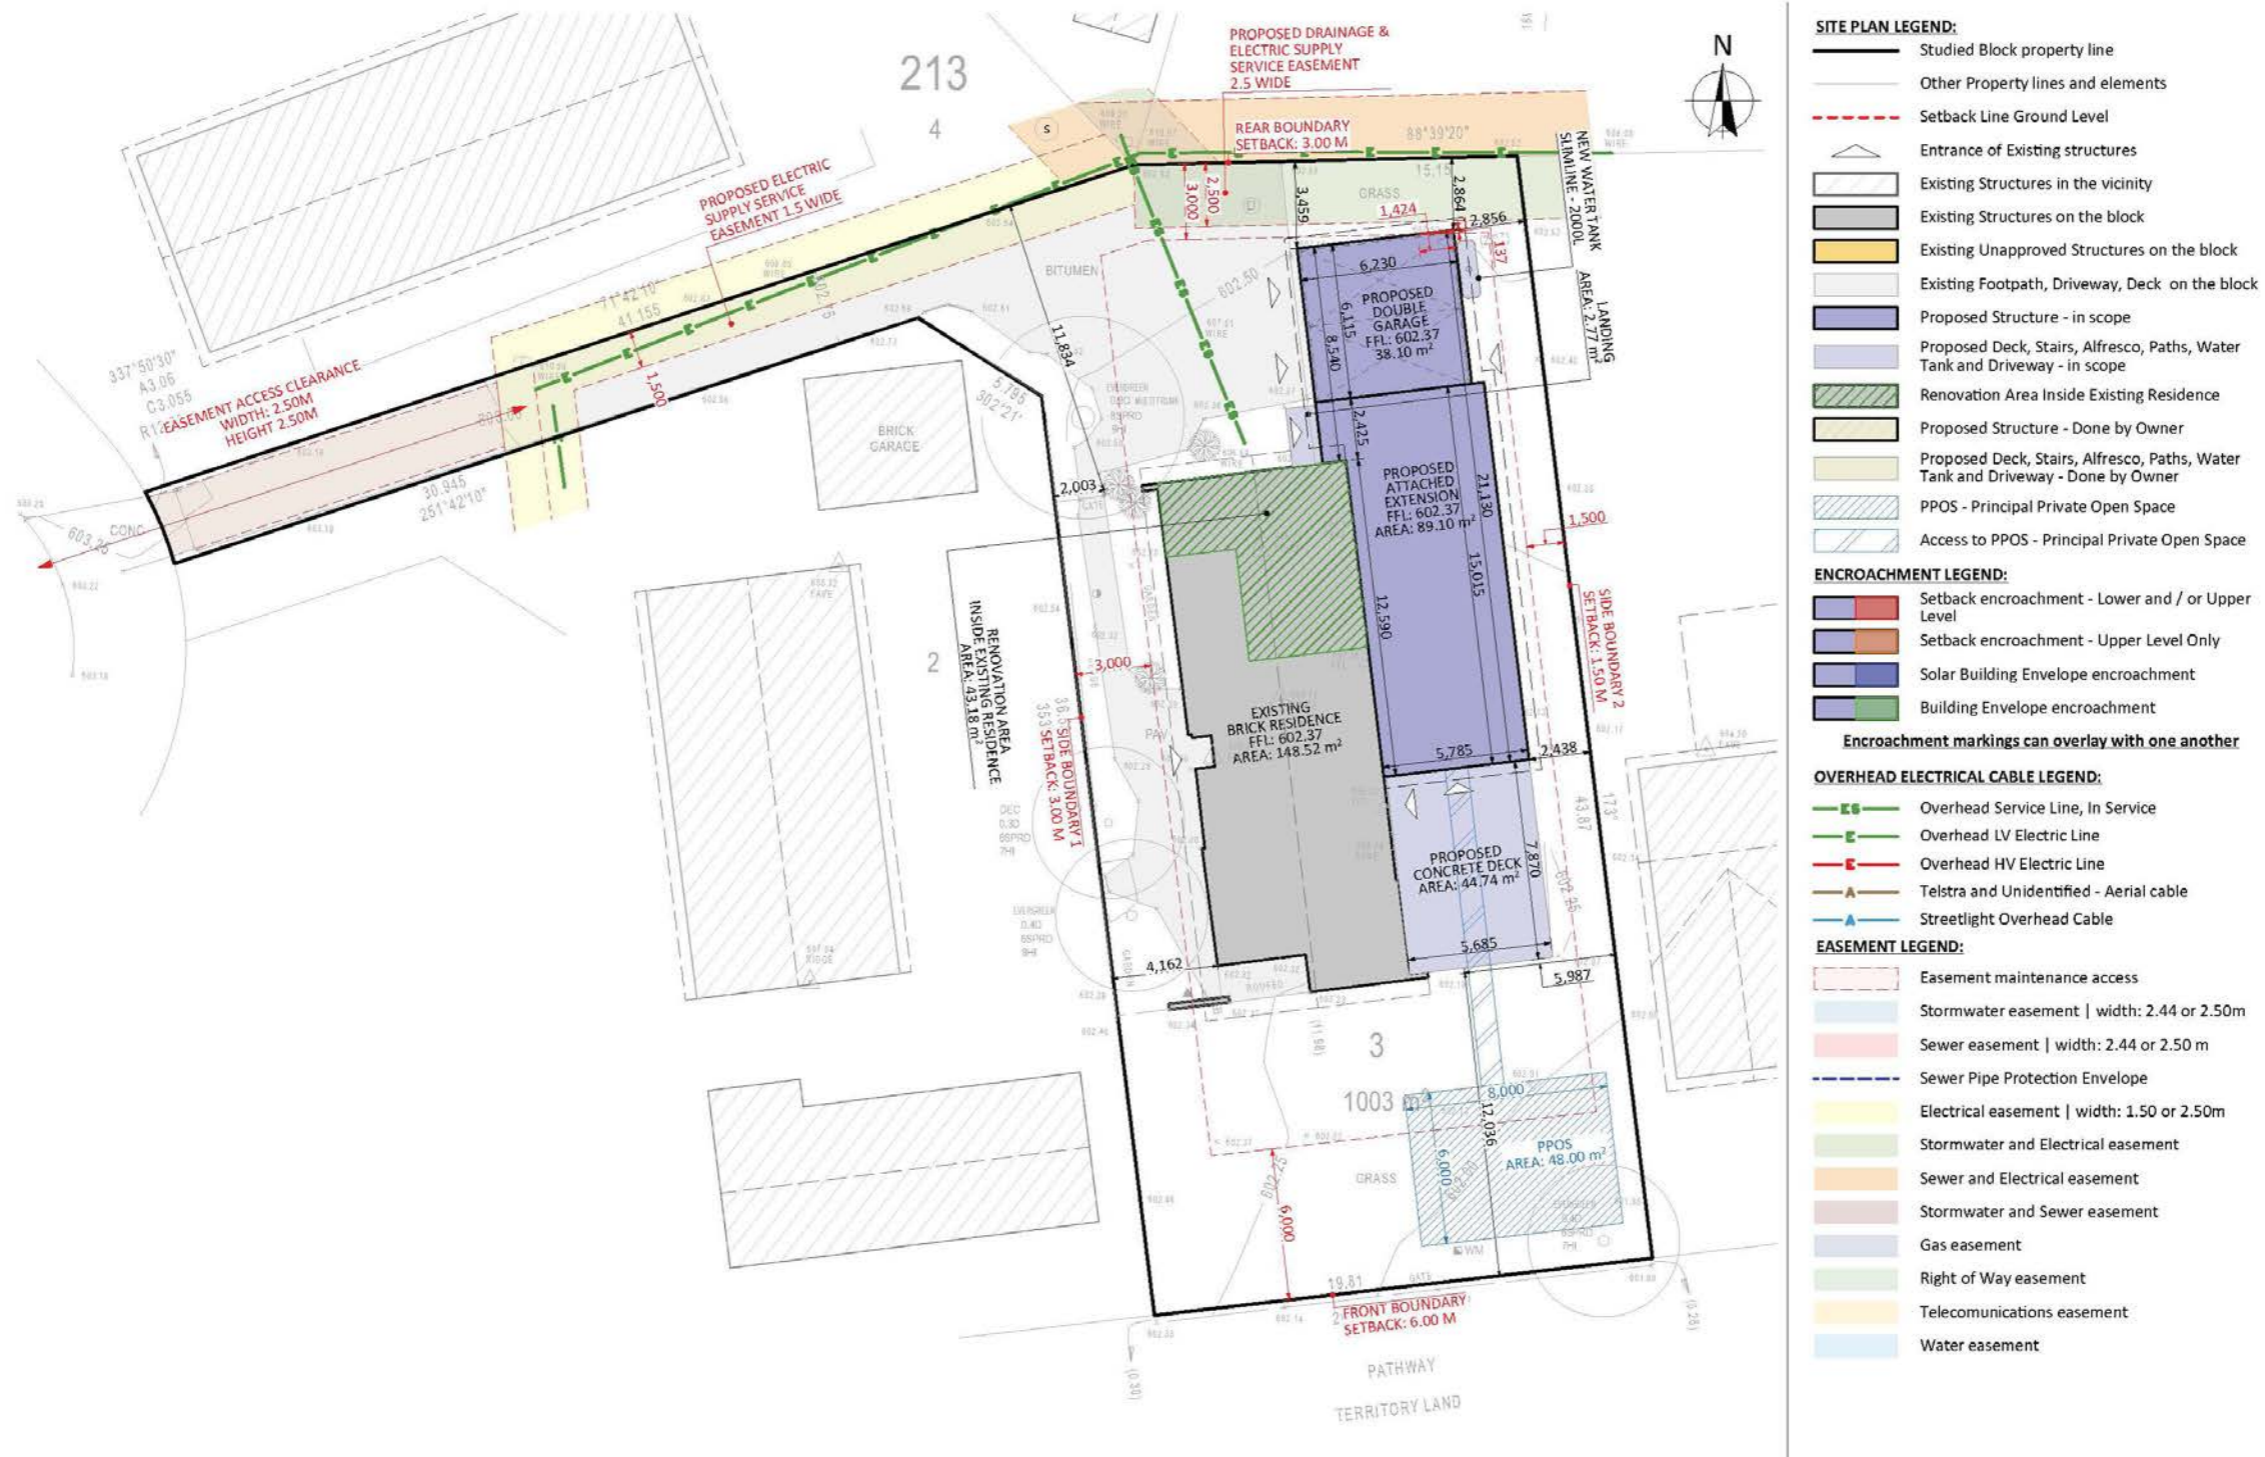

1312

ACT Building Lic: 2012767

**FIXED
PRICE
EXTENSIONS**

Colorbond Garage Door
Colour: Wallaby

James Hardie EasyLap Panels
Colour: Dulux Natural White

Colorbond Roof and Gutters
Colour: Wallaby

An elevation is the height of the structure from ground level to the height of the roof.

An elevation is the height of the structure from ground level to the height of the roof.

 **FIXED
PRICE
EXTENSIONS**

fixedpriceextensions.com.au
canberragrannyflatbuilders.com.au

 info@cgfb.com.au

 1300 979 658