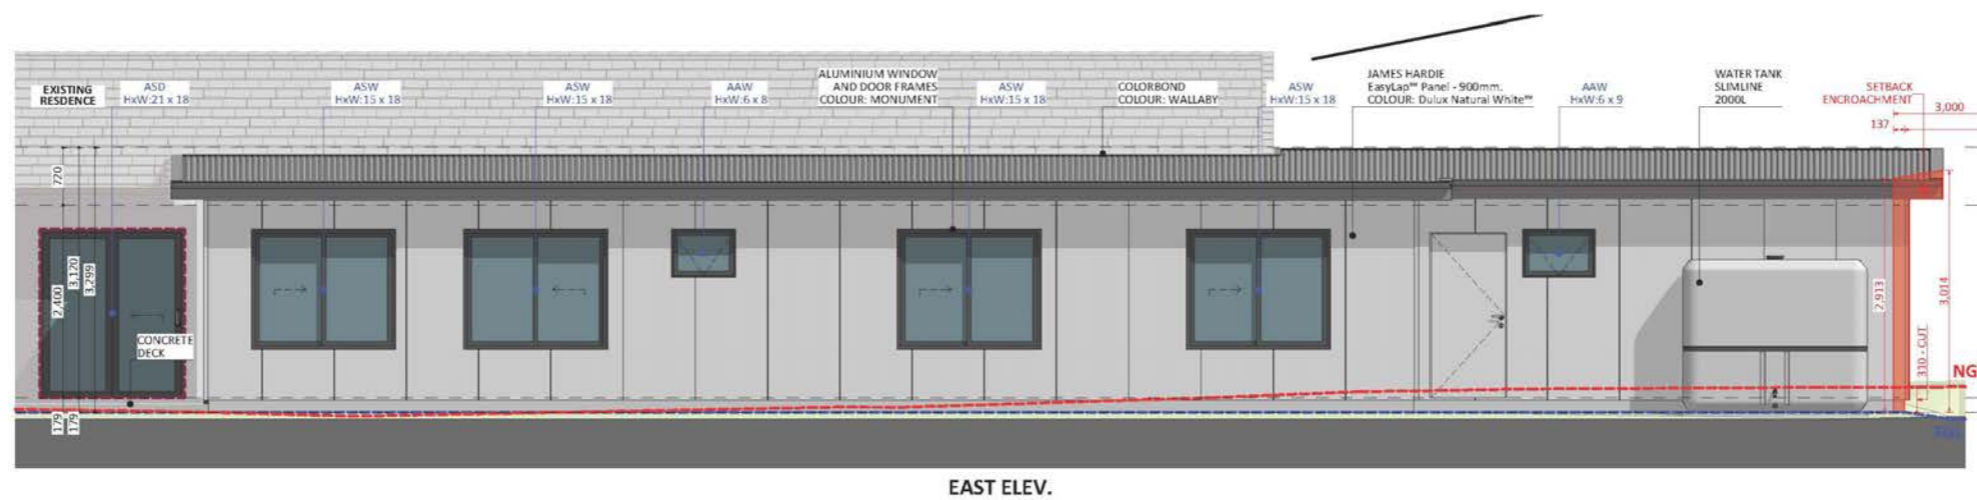

1312

ACT Building Lic: 2012767

**FIXED
PRICE
EXTENSIONS**

Colorbond Garage Door
Colour: Wallaby

James Hardie EasyLap Panels
Colour: Dulux Natural White

Colorbond Roof and Gutters
Colour: Wallaby

An elevation is the height of the structure from ground level to the height of the roof.

An elevation is the height of the structure from ground level to the height of the roof.

 **FIXED
PRICE
EXTENSIONS**

fixedpriceextensions.com.au
canberragrannyflatbuilders.com.au

 info@cgfb.com.au

 1300 979 658