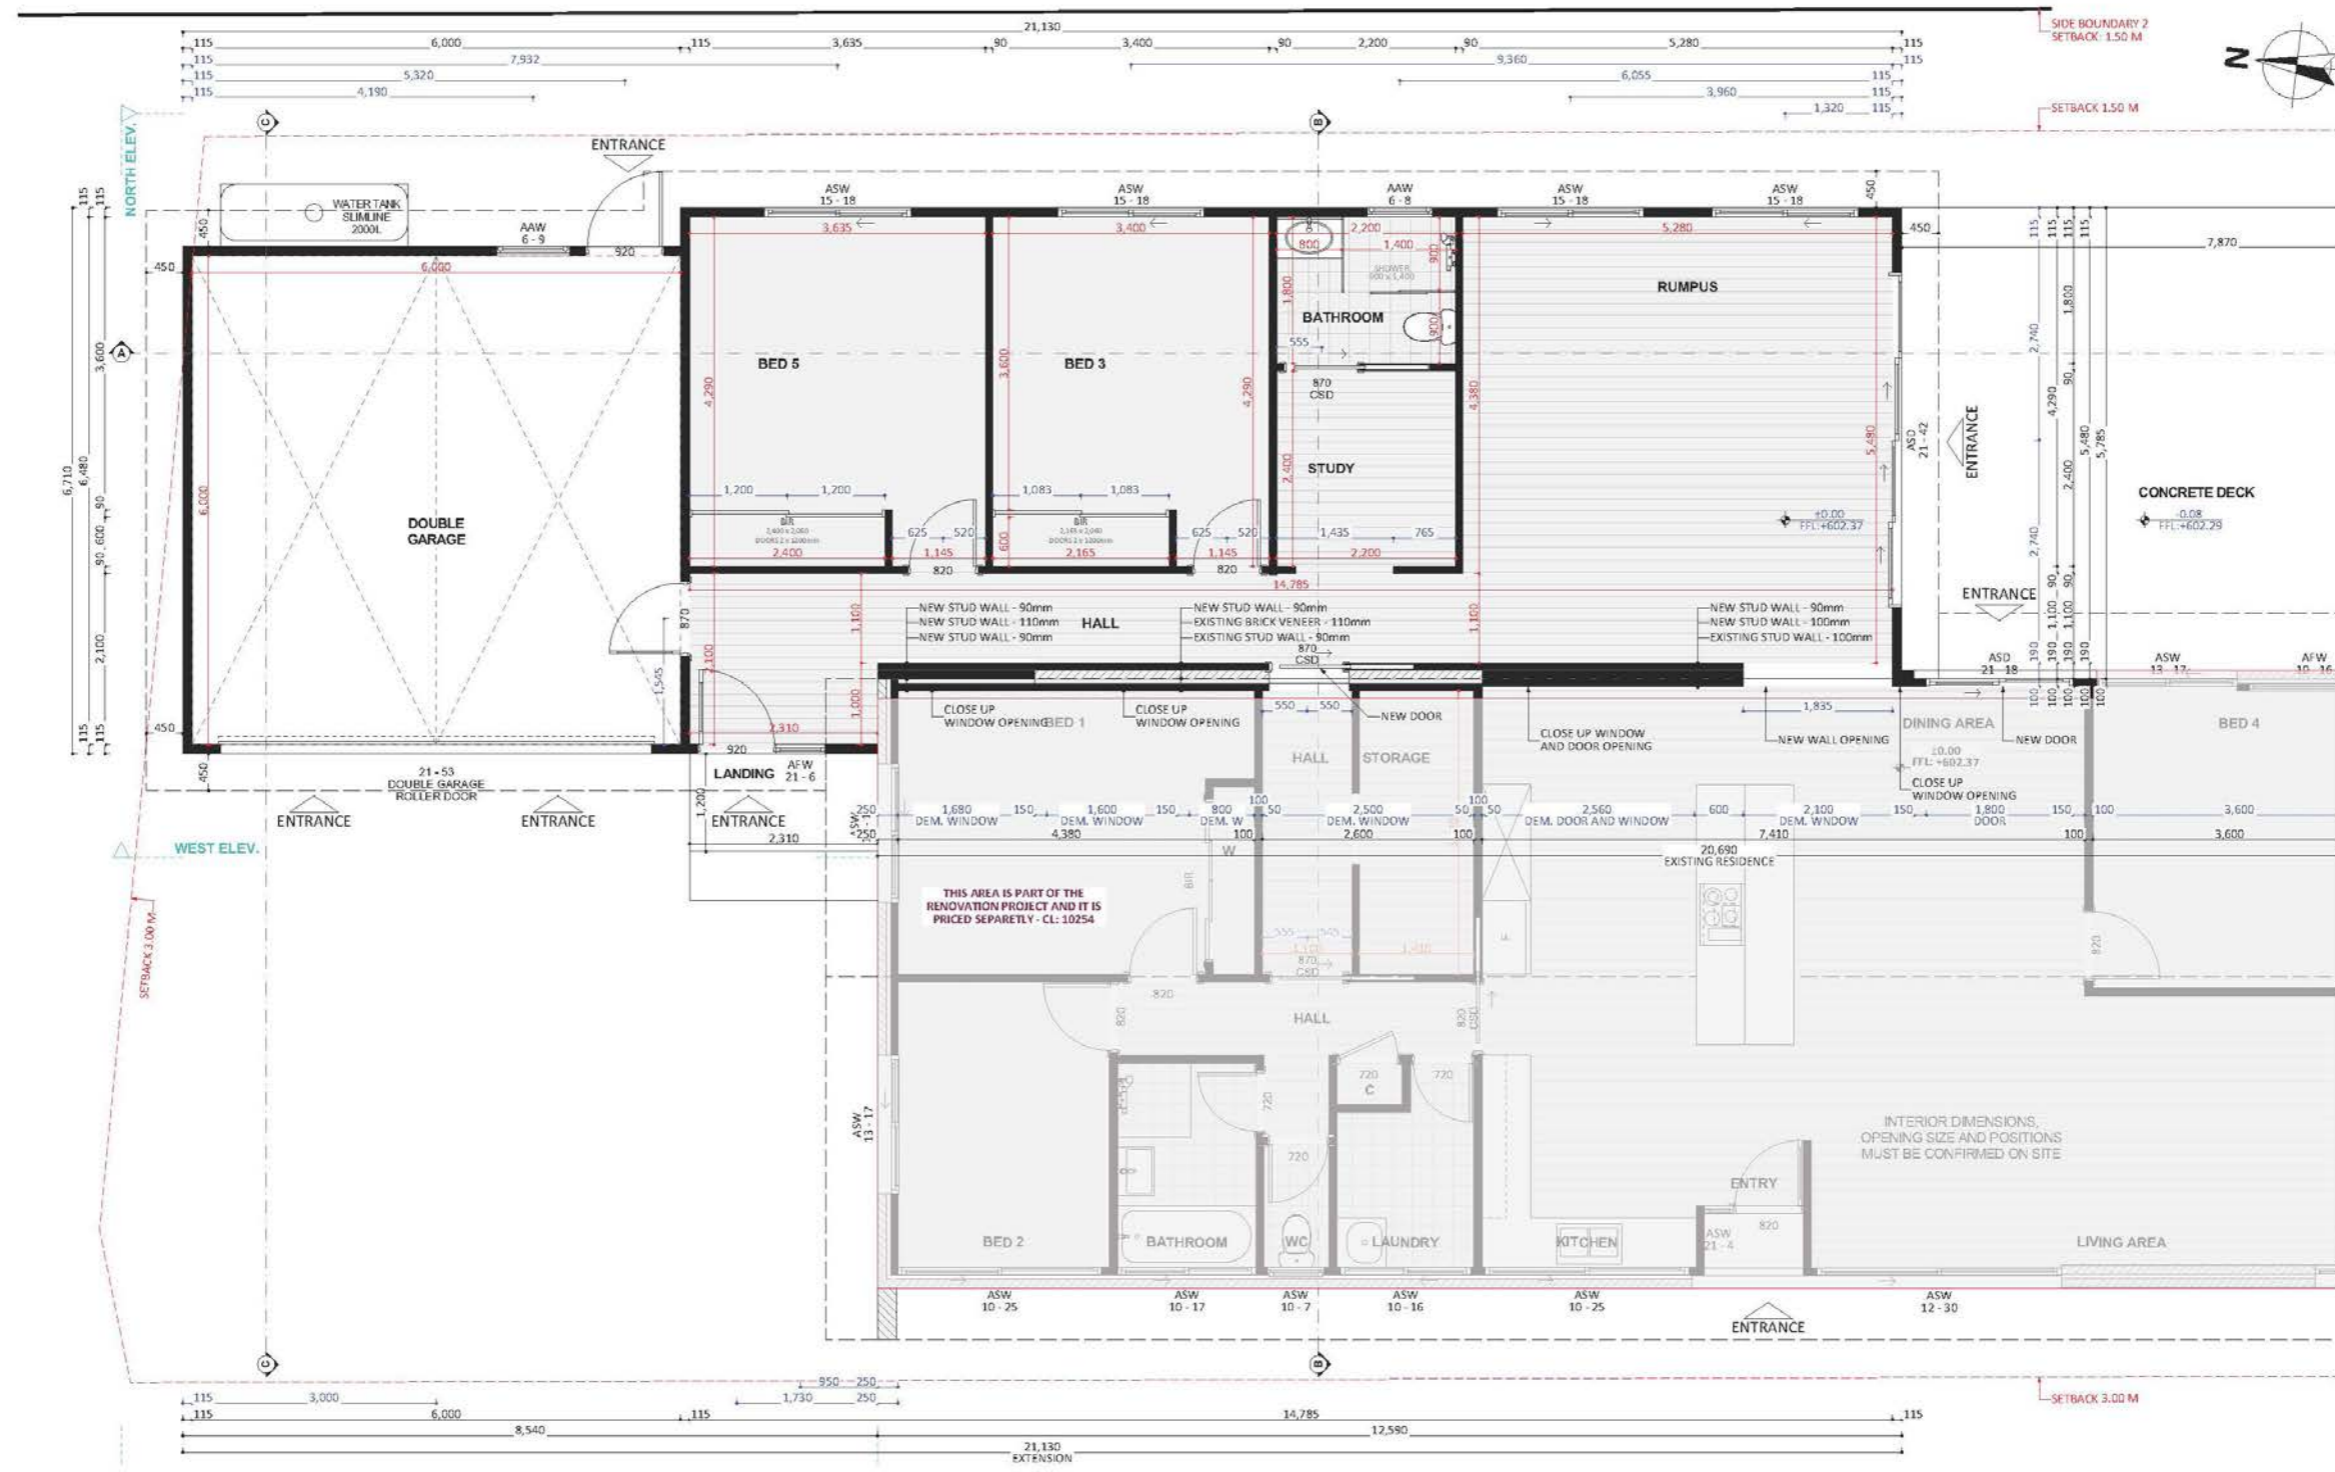

1312

ACT Building Lic: 2012767

**FIXED
PRICE
EXTENSIONS**

Colorbond Garage Door
Colour: Wallaby

James Hardie EasyLap Panels
Colour: Dulux Natural White

Colorbond Roof and Gutters
Colour: Wallaby

An elevation is the height of the structure from ground level to the height of the roof.

An elevation is the height of the structure from ground level to the height of the roof.

 **FIXED
PRICE
EXTENSIONS**

fixedpriceextensions.com.au
canberragrannyflatbuilders.com.au

 info@cgfb.com.au

 1300 979 658