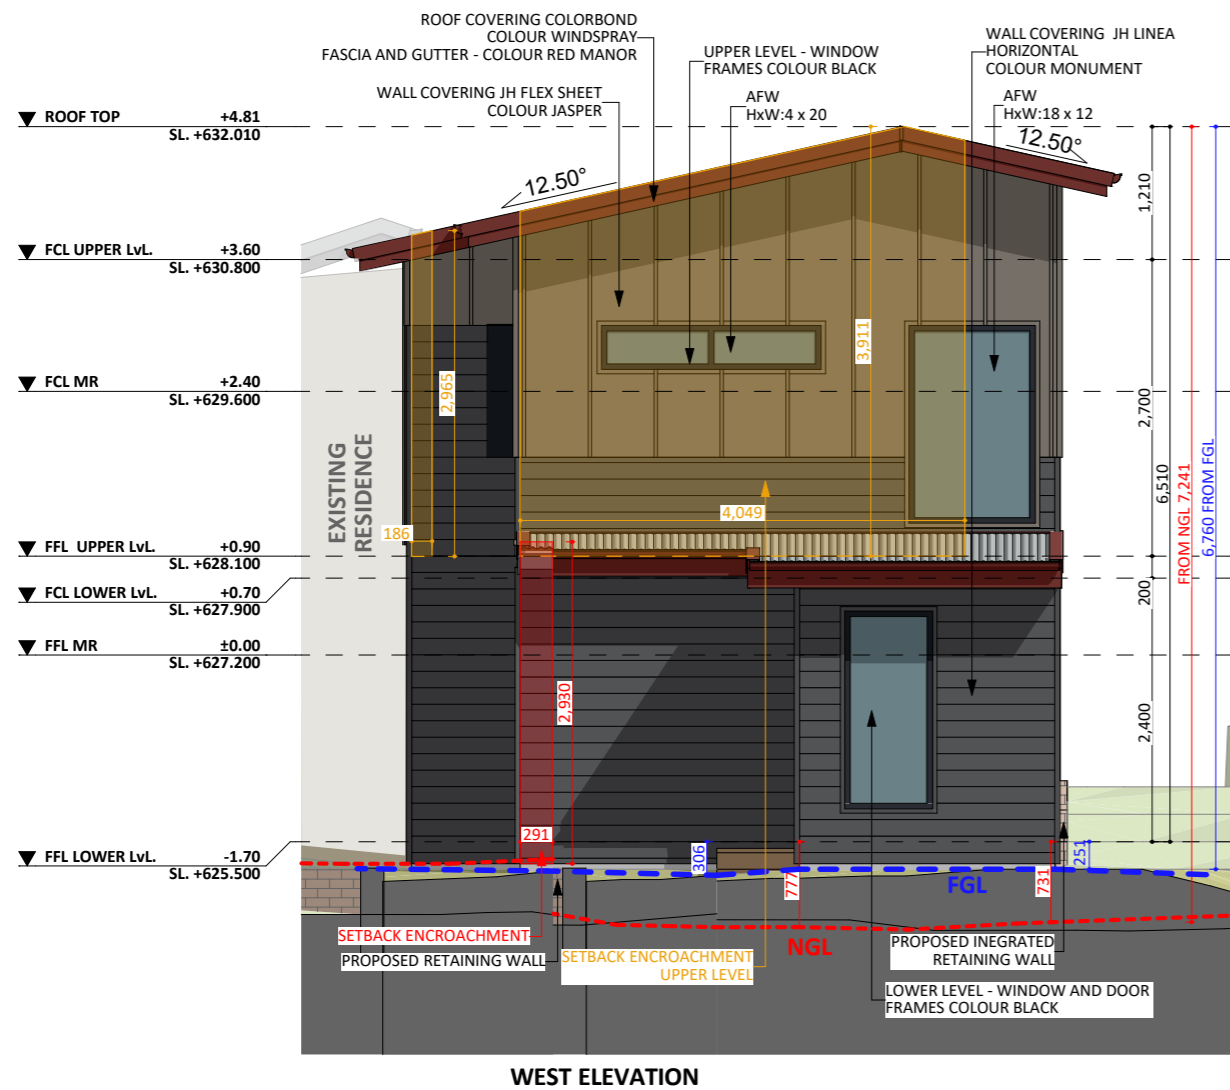

1292

ACT Building Lic: 2012767

FIXED
PRICE
EXTENSIONS

Roof Covering
Colour: Windspray

Gutters and Fascia
Colour: Red Manor

Vertical Cladding
Colour: Jasper

Aluminium Window
and Door Frames
Colour: Black

Horizontal Cladding
Colour: Monument

Ground Floor

First Floor

Ground Floor

First Floor

An elevation is the height of the structure from ground level to the height of the roof.

An elevation is the height of the structure from ground level to the height of the roof.