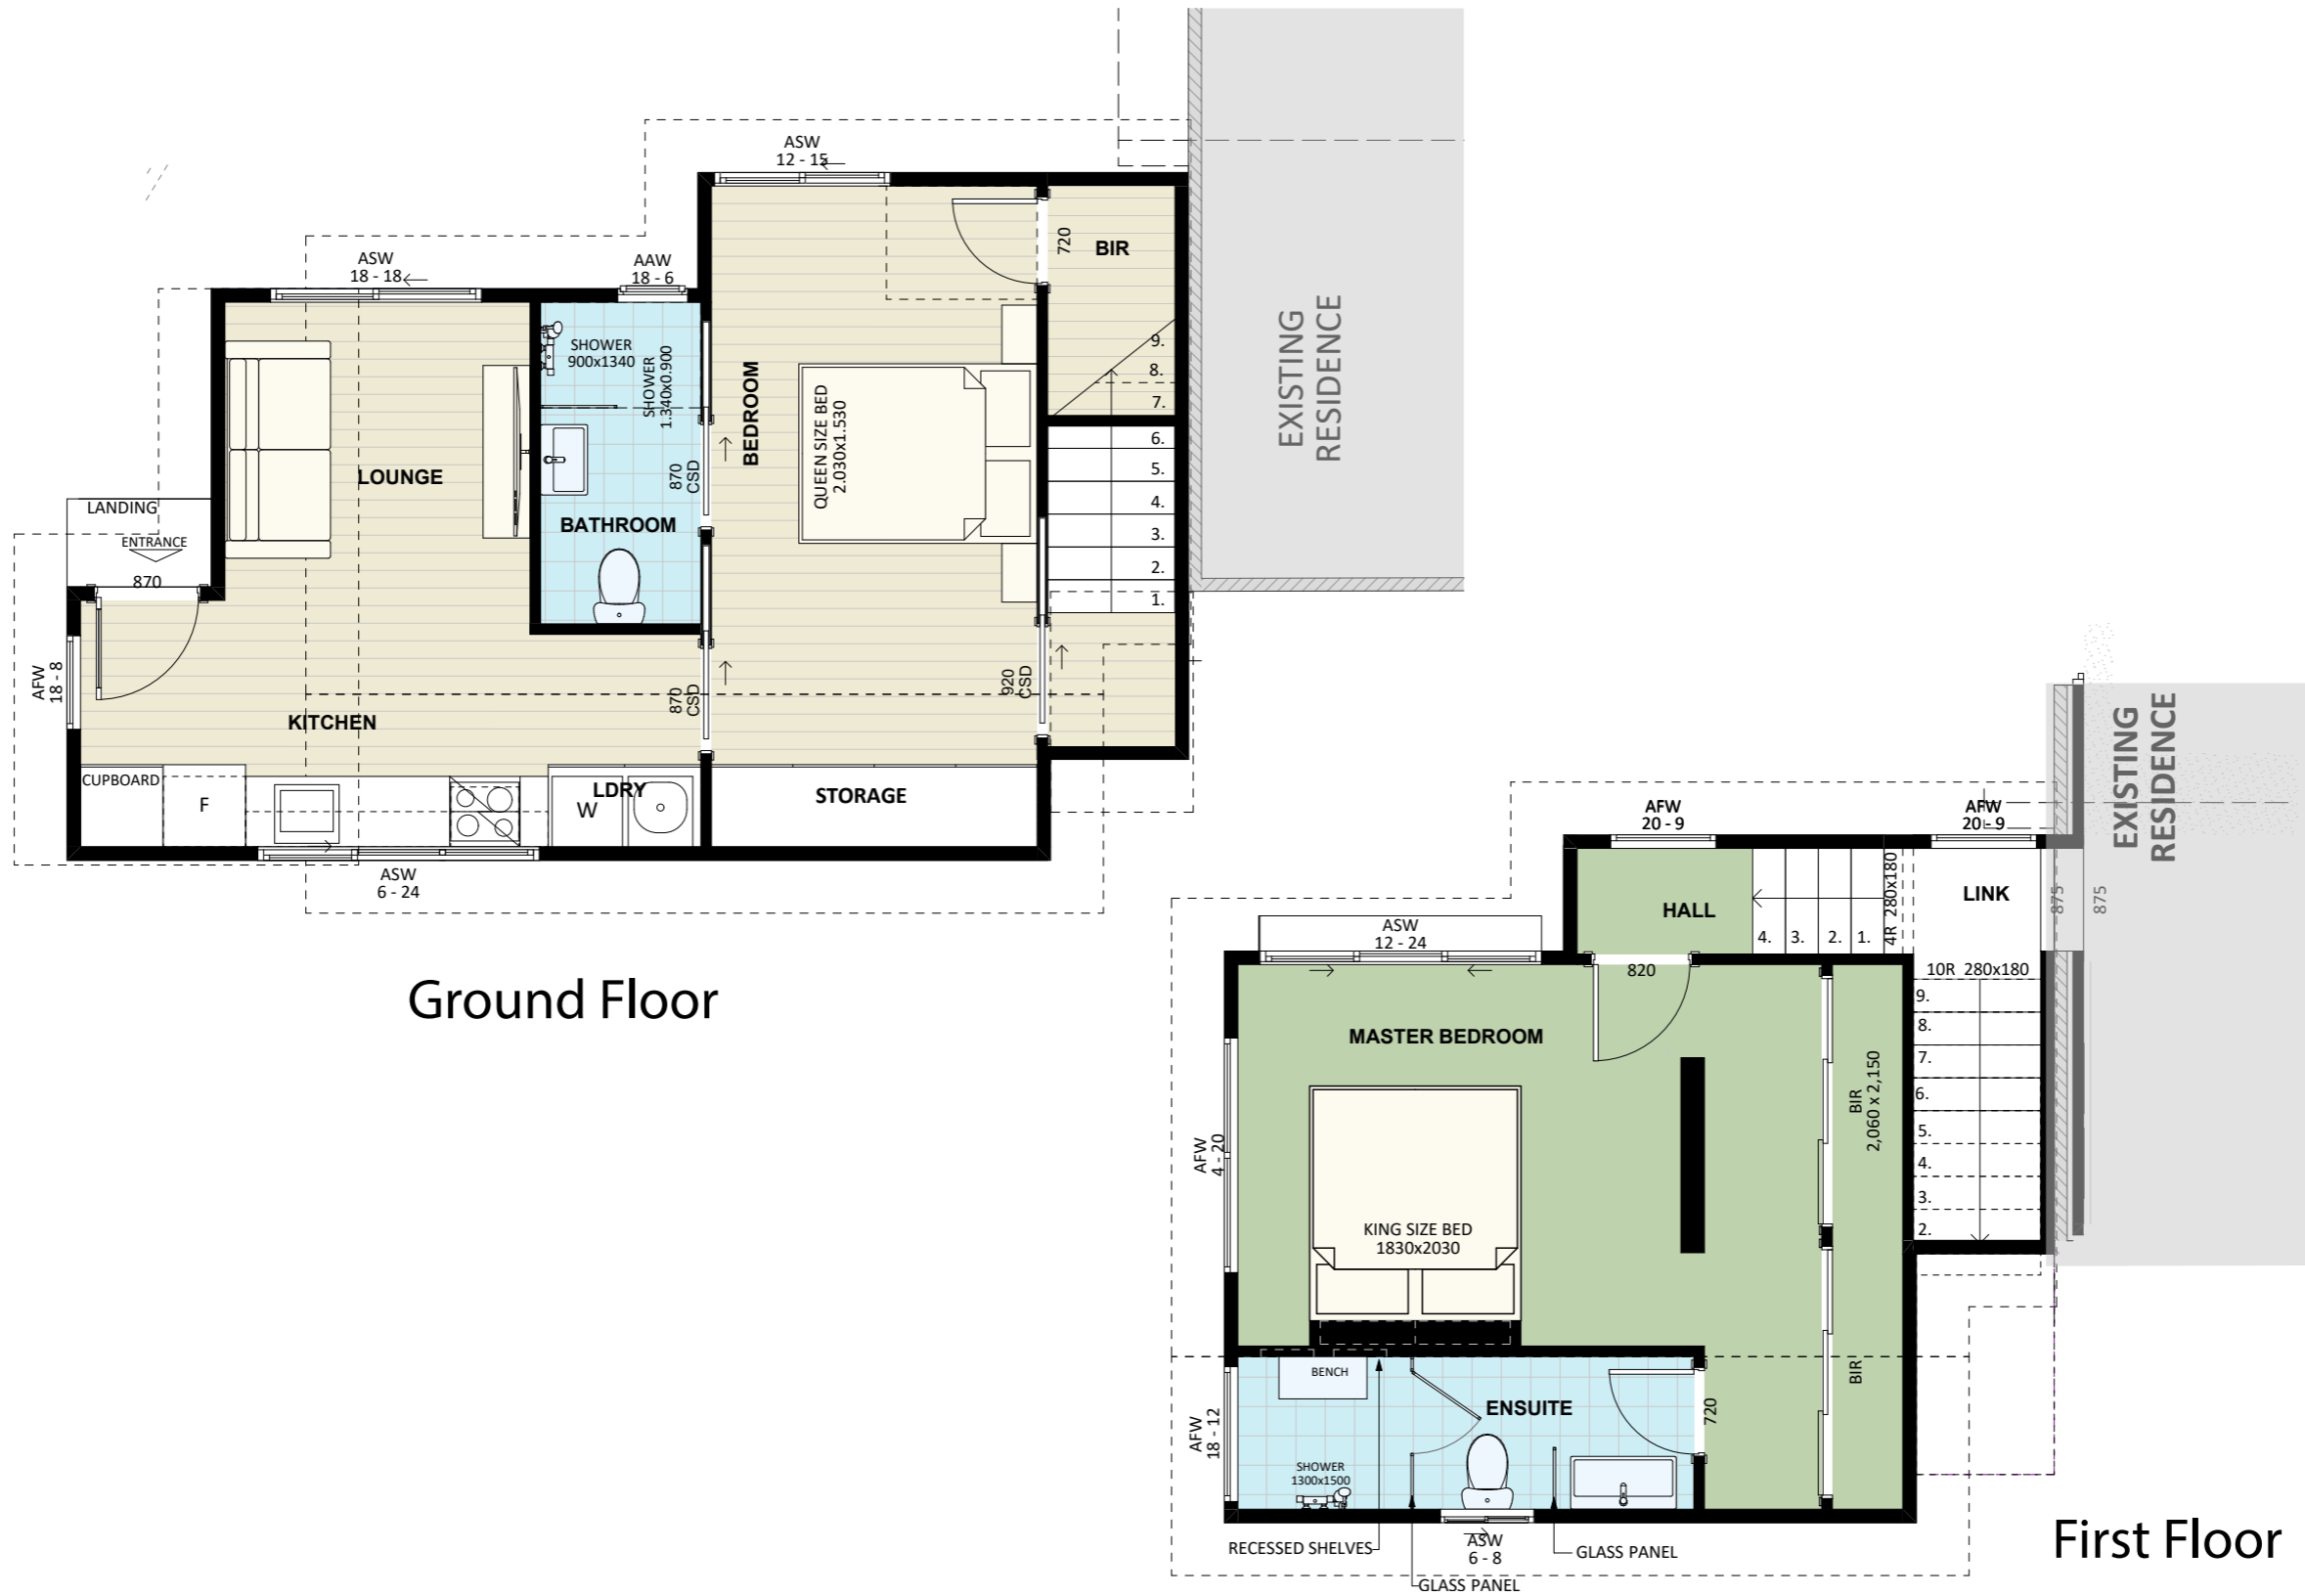

1292

ACT Building Lic: 2012767

FIXED
PRICE
EXTENSIONS

Roof Covering
Colour: Windspray

Gutters and Fascia
Colour: Red Manor

Vertical Cladding
Colour: Jasper

Aluminium Window
and Door Frames
Colour: Black

Horizontal Cladding
Colour: Monument

Ground Floor

First Floor

Ground Floor

First Floor

An elevation is the height of the structure from ground level to the height of the roof.

An elevation is the height of the structure from ground level to the height of the roof.