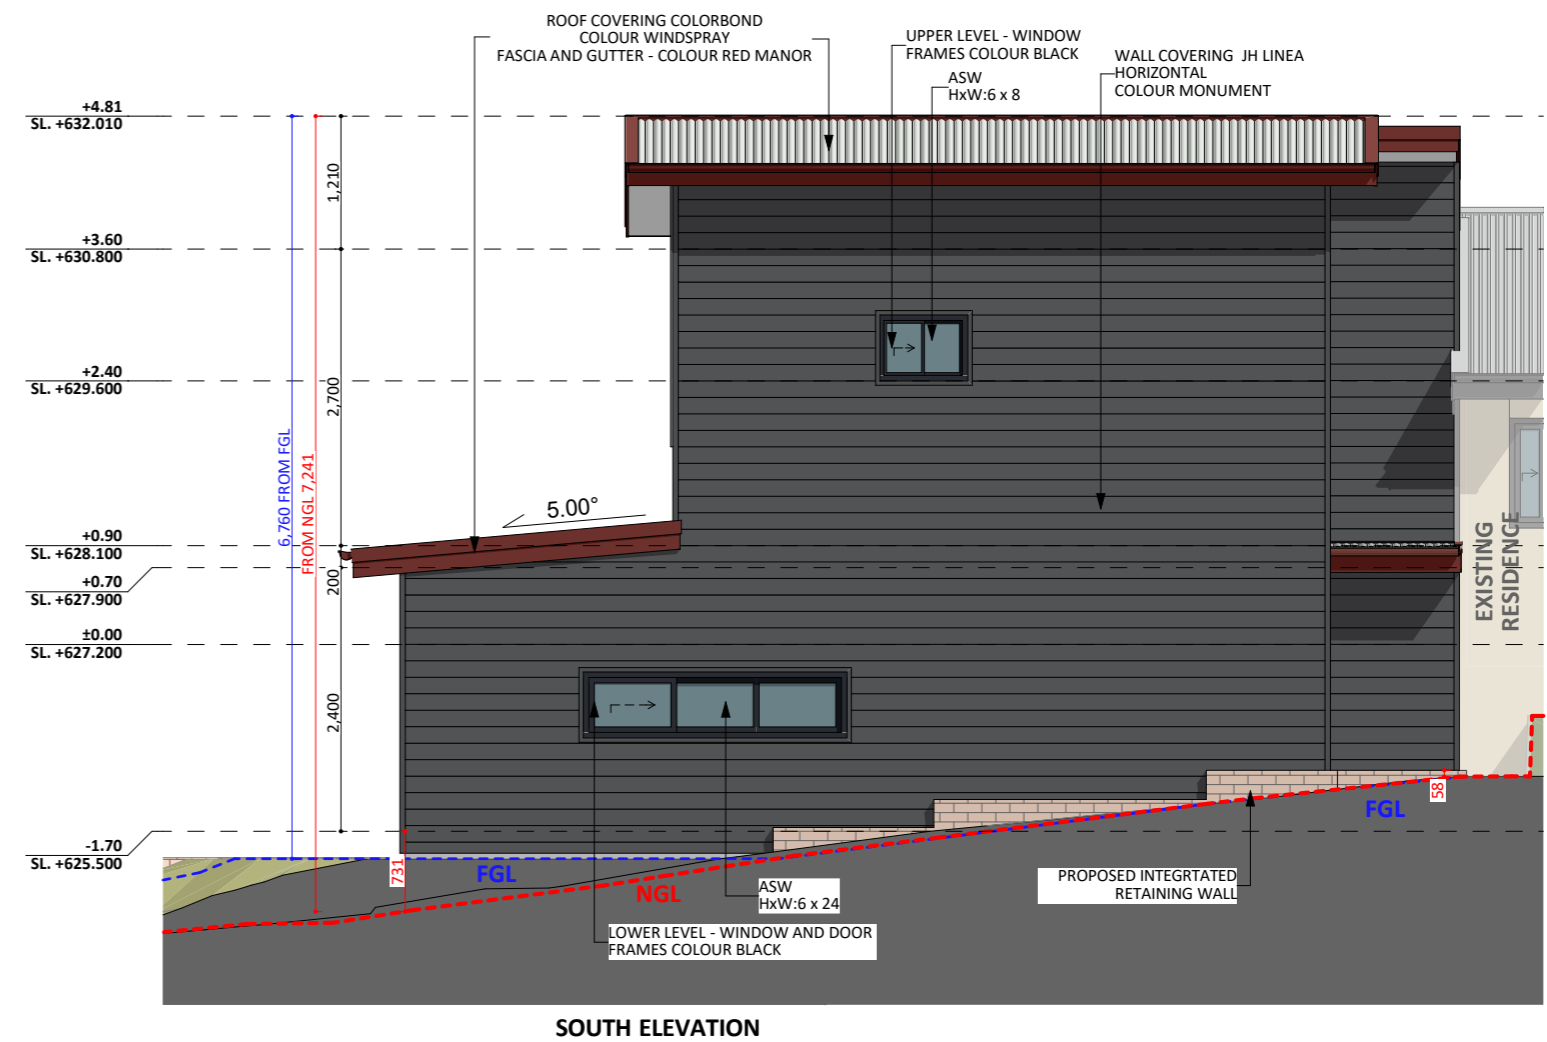

1292

ACT Building Lic: 2012767

FIXED
PRICE
EXTENSIONS

Roof Covering
Colour: Windspray

Gutters and Fascia
Colour: Red Manor

Vertical Cladding
Colour: Jasper

Aluminium Window
and Door Frames
Colour: Black

Horizontal Cladding
Colour: Monument

Ground Floor

First Floor

Ground Floor

First Floor

An elevation is the height of the structure from ground level to the height of the roof.

An elevation is the height of the structure from ground level to the height of the roof.