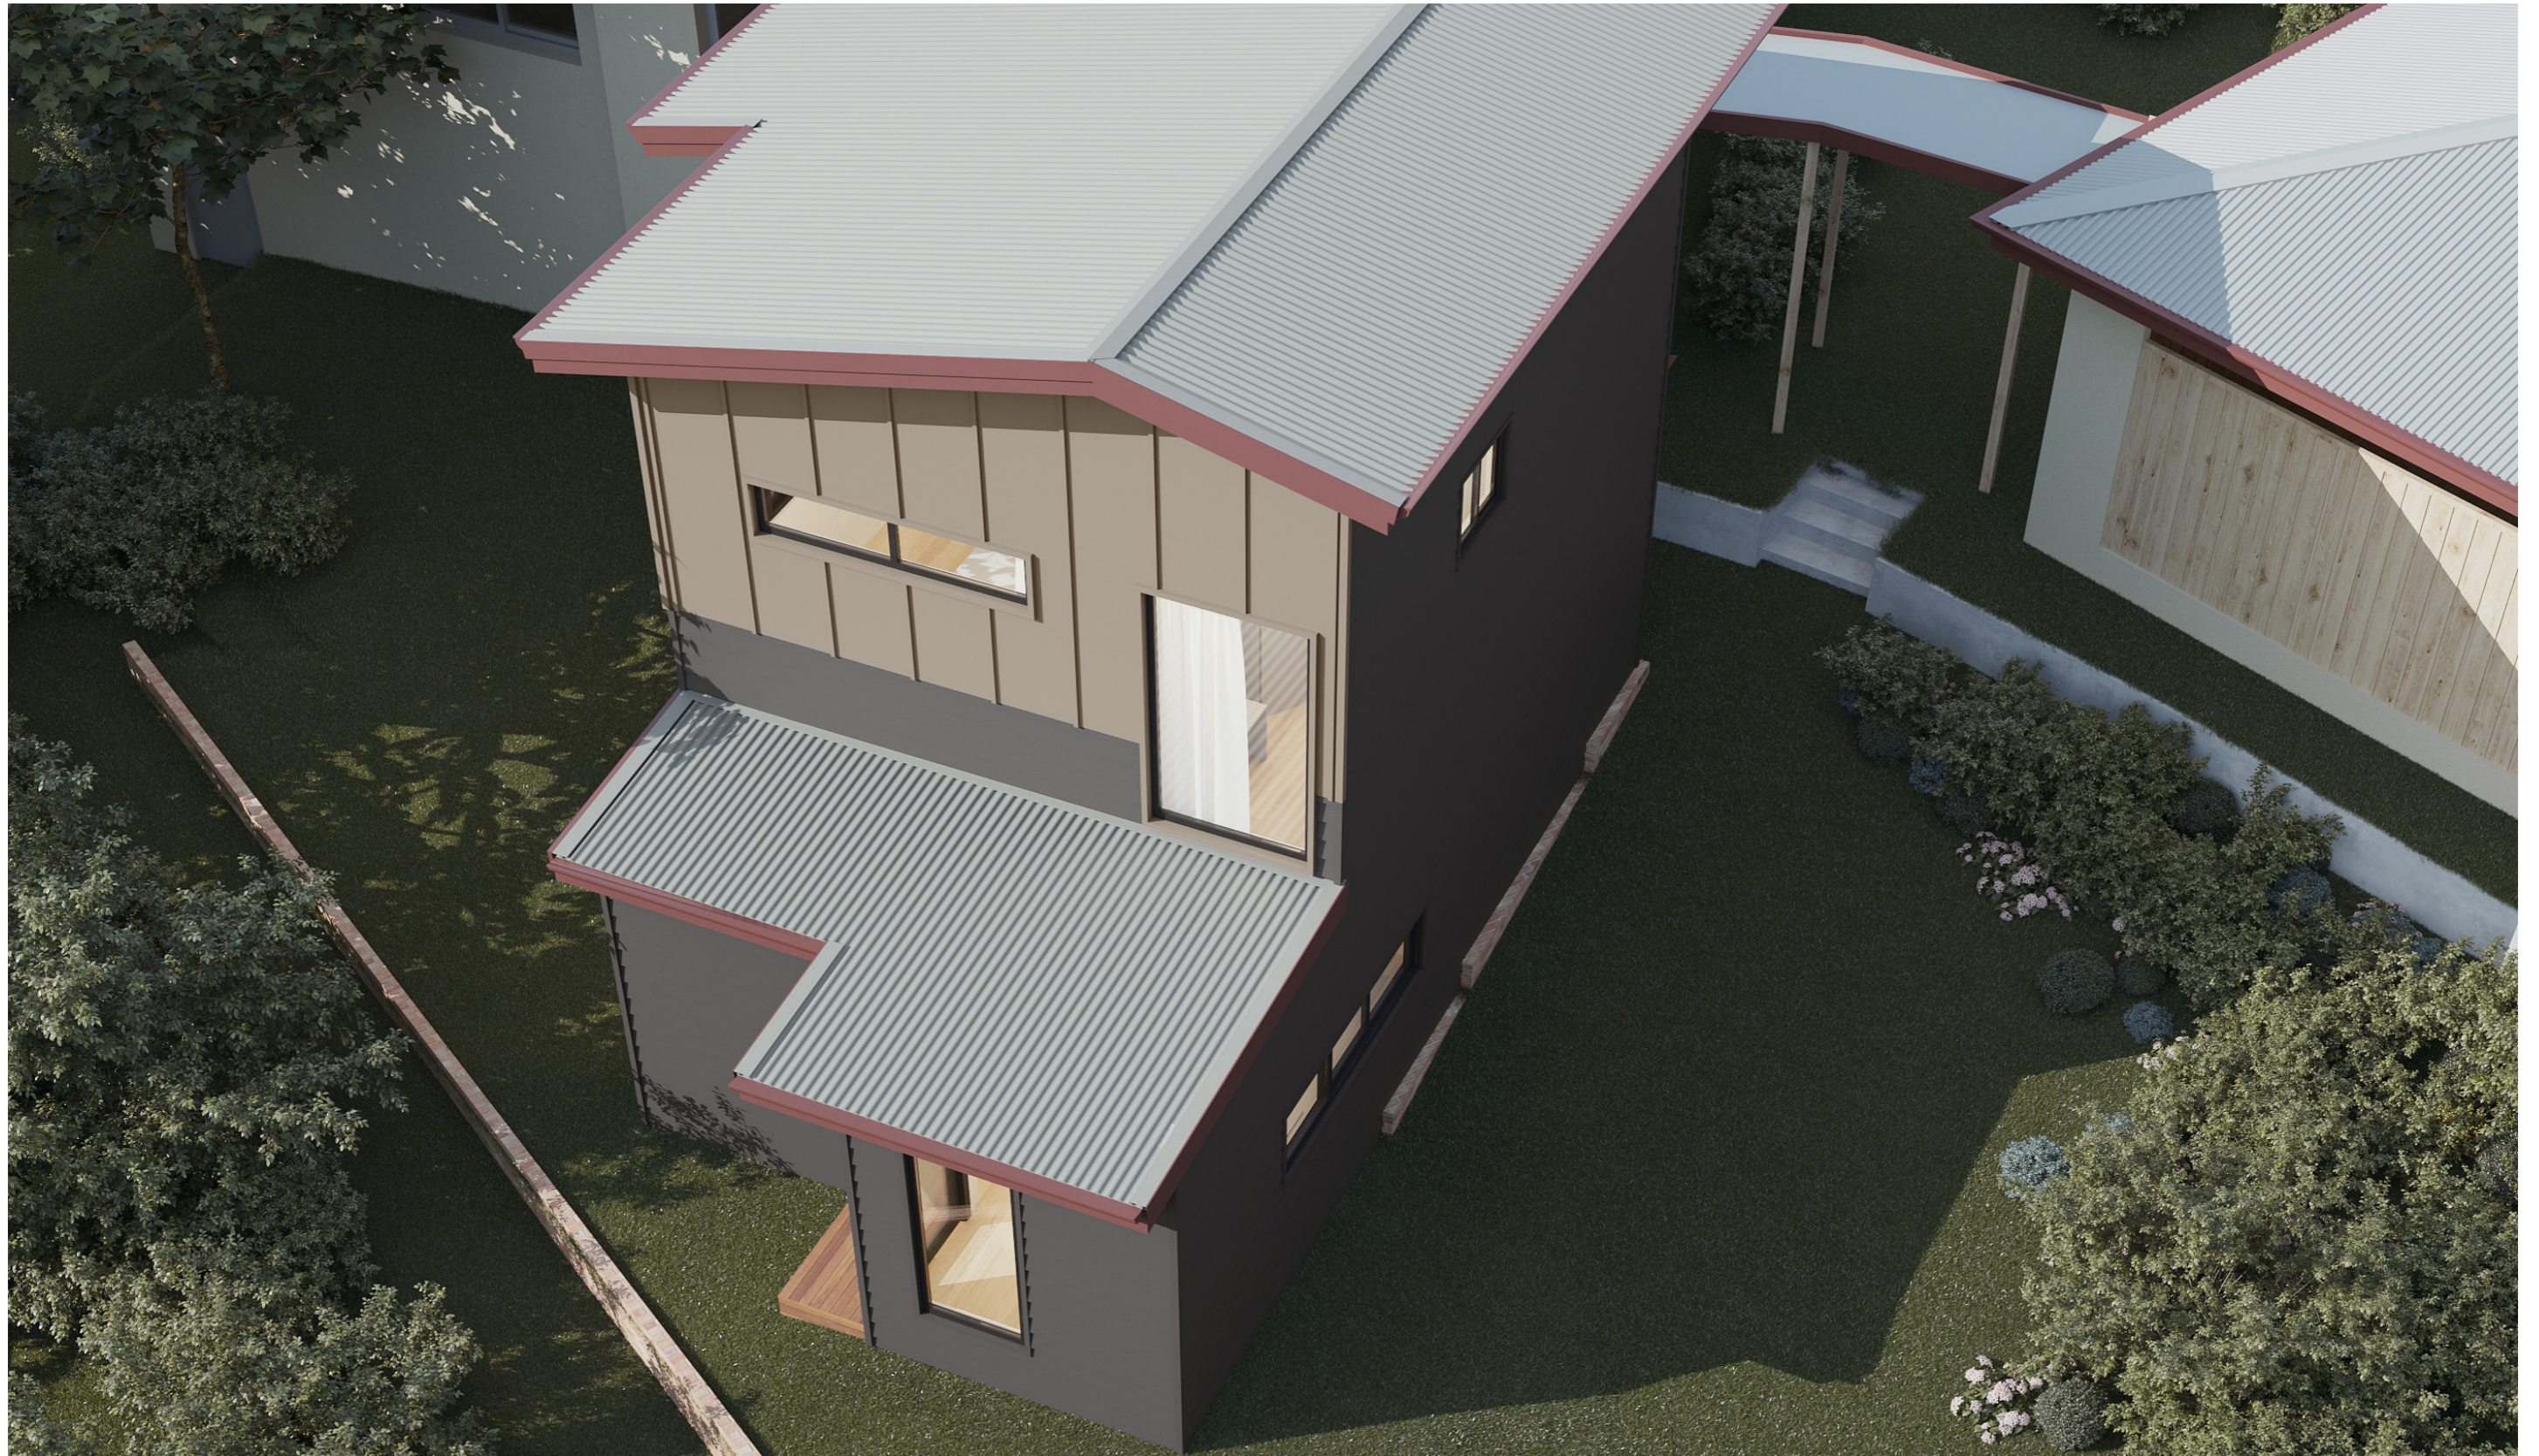

1292

ACT Building Lic: 2012767

FIXED
PRICE
EXTENSIONS

Roof Covering
Colour: Windspray

Gutters and Fascia
Colour: Red Manor

Vertical Cladding
Colour: Jasper

Aluminium Window
and Door Frames
Colour: Black

Horizontal Cladding
Colour: Monument

Ground Floor

First Floor

Ground Floor

First Floor

An elevation is the height of the structure from ground level to the height of the roof.

An elevation is the height of the structure from ground level to the height of the roof.