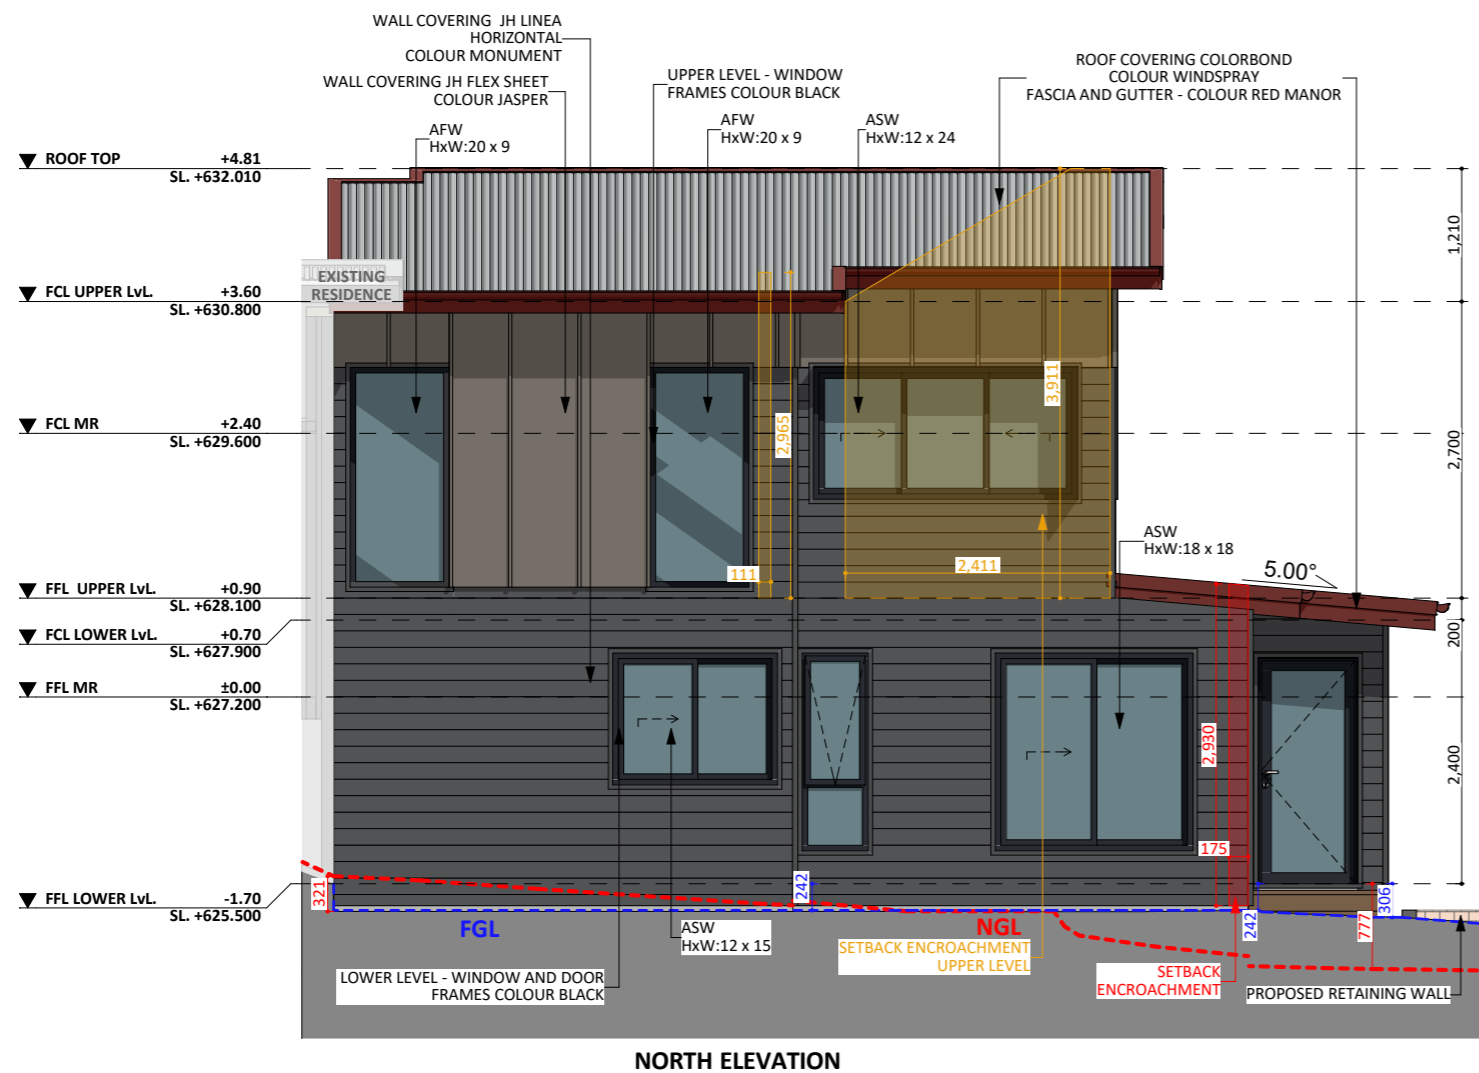

1292

ACT Building Lic: 2012767

FIXED
PRICE
EXTENSIONS

Roof Covering
Colour: Windspray

Gutters and Fascia
Colour: Red Manor

Vertical Cladding
Colour: Jasper

Aluminium Window
and Door Frames
Colour: Black

Horizontal Cladding
Colour: Monument

Ground Floor

First Floor

Ground Floor

First Floor

An elevation is the height of the structure from ground level to the height of the roof.

An elevation is the height of the structure from ground level to the height of the roof.