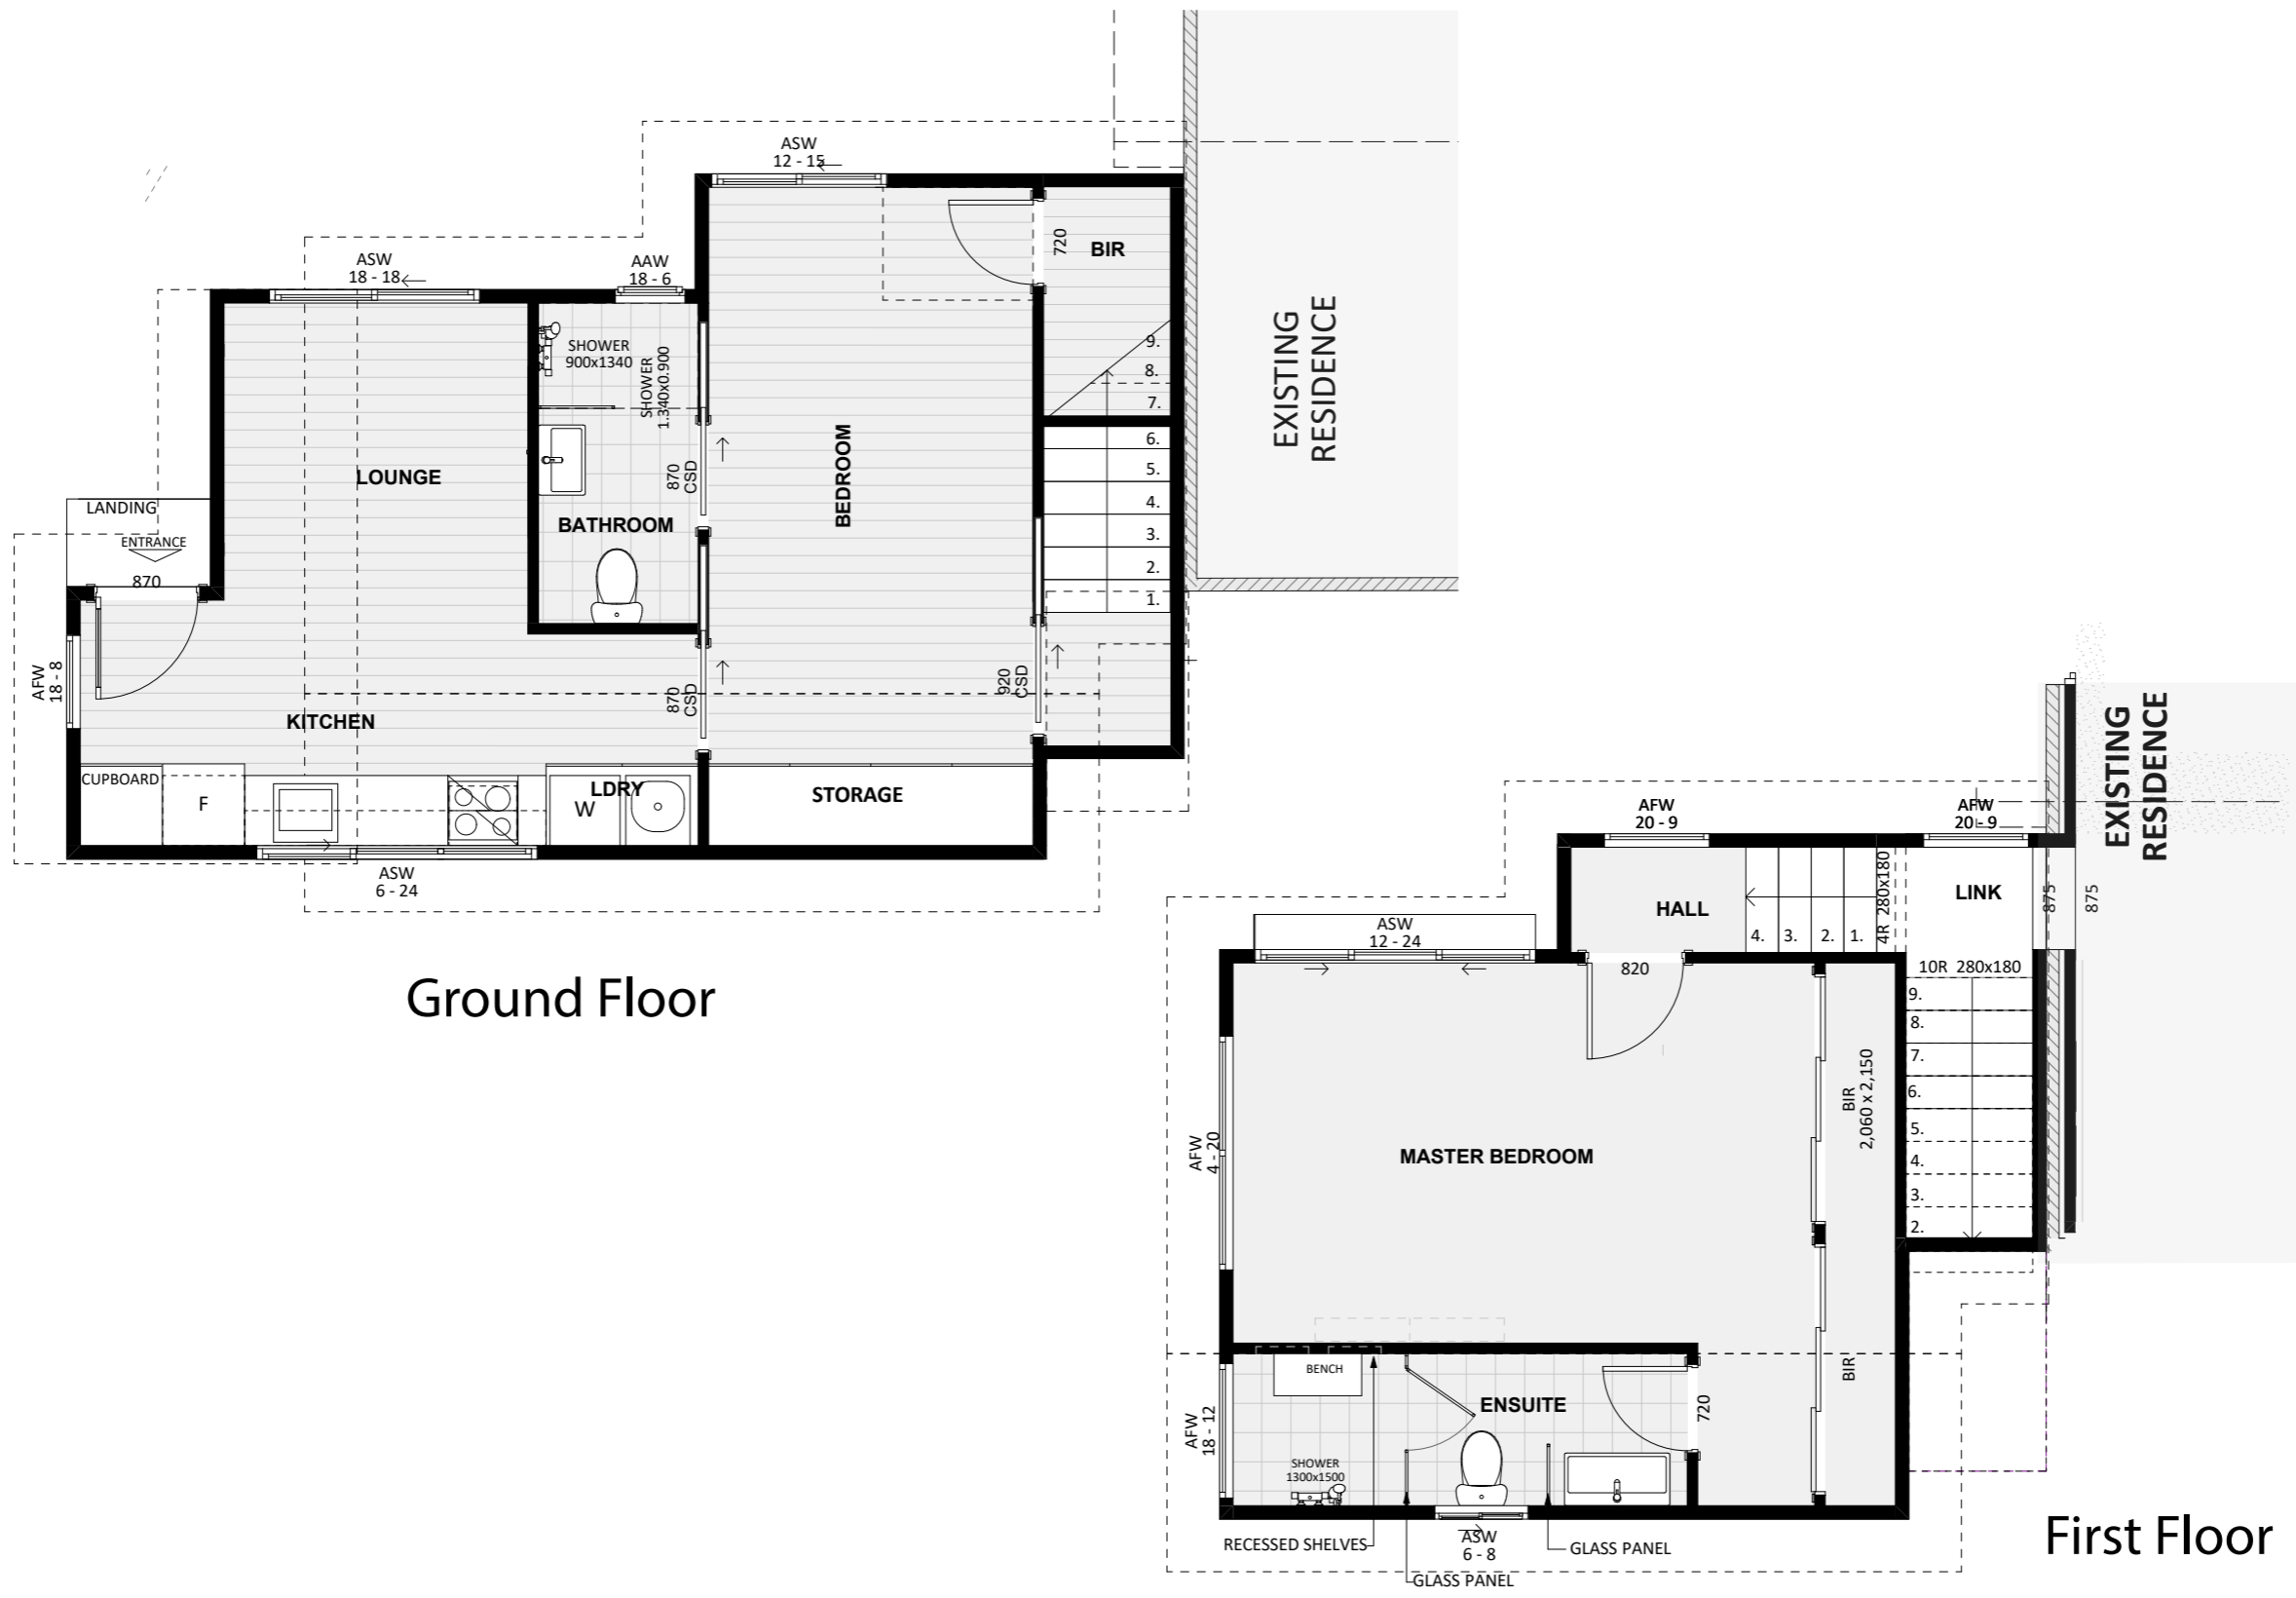

1292

ACT Building Lic: 2012767

FIXED
PRICE
EXTENSIONS

Roof Covering
Colour: Windspray

Gutters and Fascia
Colour: Red Manor

Vertical Cladding
Colour: Jasper

Aluminium Window
and Door Frames
Colour: Black

Horizontal Cladding
Colour: Monument

Ground Floor

First Floor

Ground Floor

First Floor

An elevation is the height of the structure from ground level to the height of the roof.

An elevation is the height of the structure from ground level to the height of the roof.