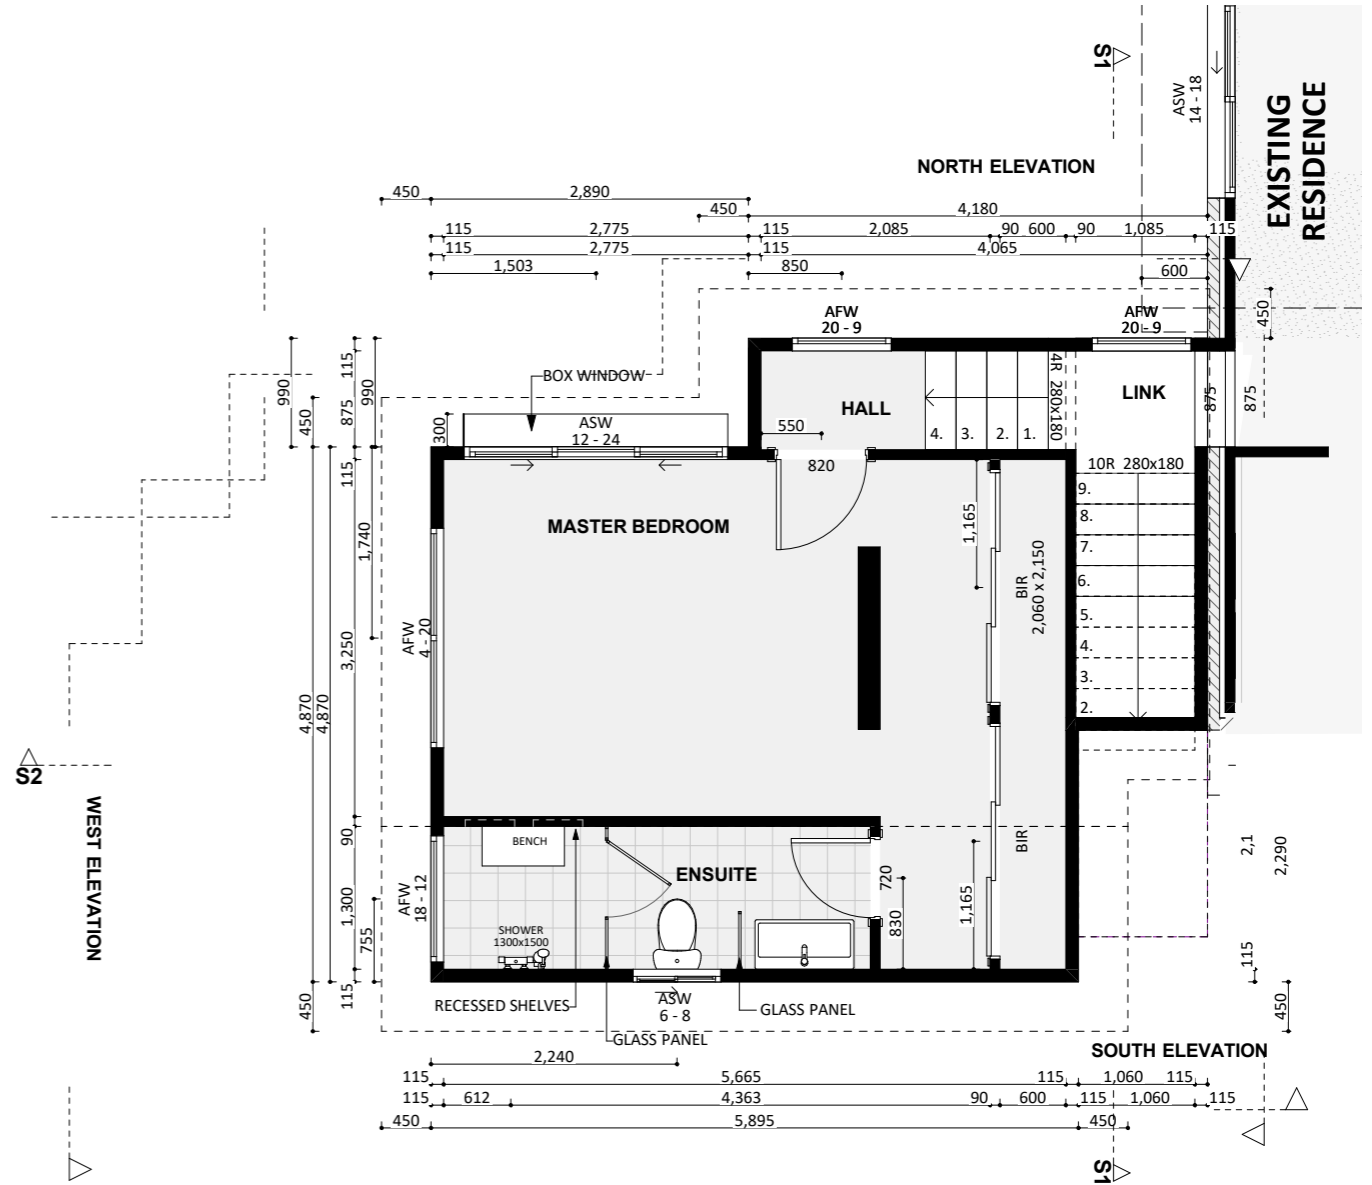

1292

ACT Building Lic: 2012767

FIXED
PRICE
EXTENSIONS

Roof Covering
Colour: Windspray

Gutters and Fascia
Colour: Red Manor

Vertical Cladding
Colour: Jasper

Aluminium Window
and Door Frames
Colour: Black

Horizontal Cladding
Colour: Monument

Ground Floor

First Floor

Ground Floor

First Floor

An elevation is the height of the structure from ground level to the height of the roof.

An elevation is the height of the structure from ground level to the height of the roof.