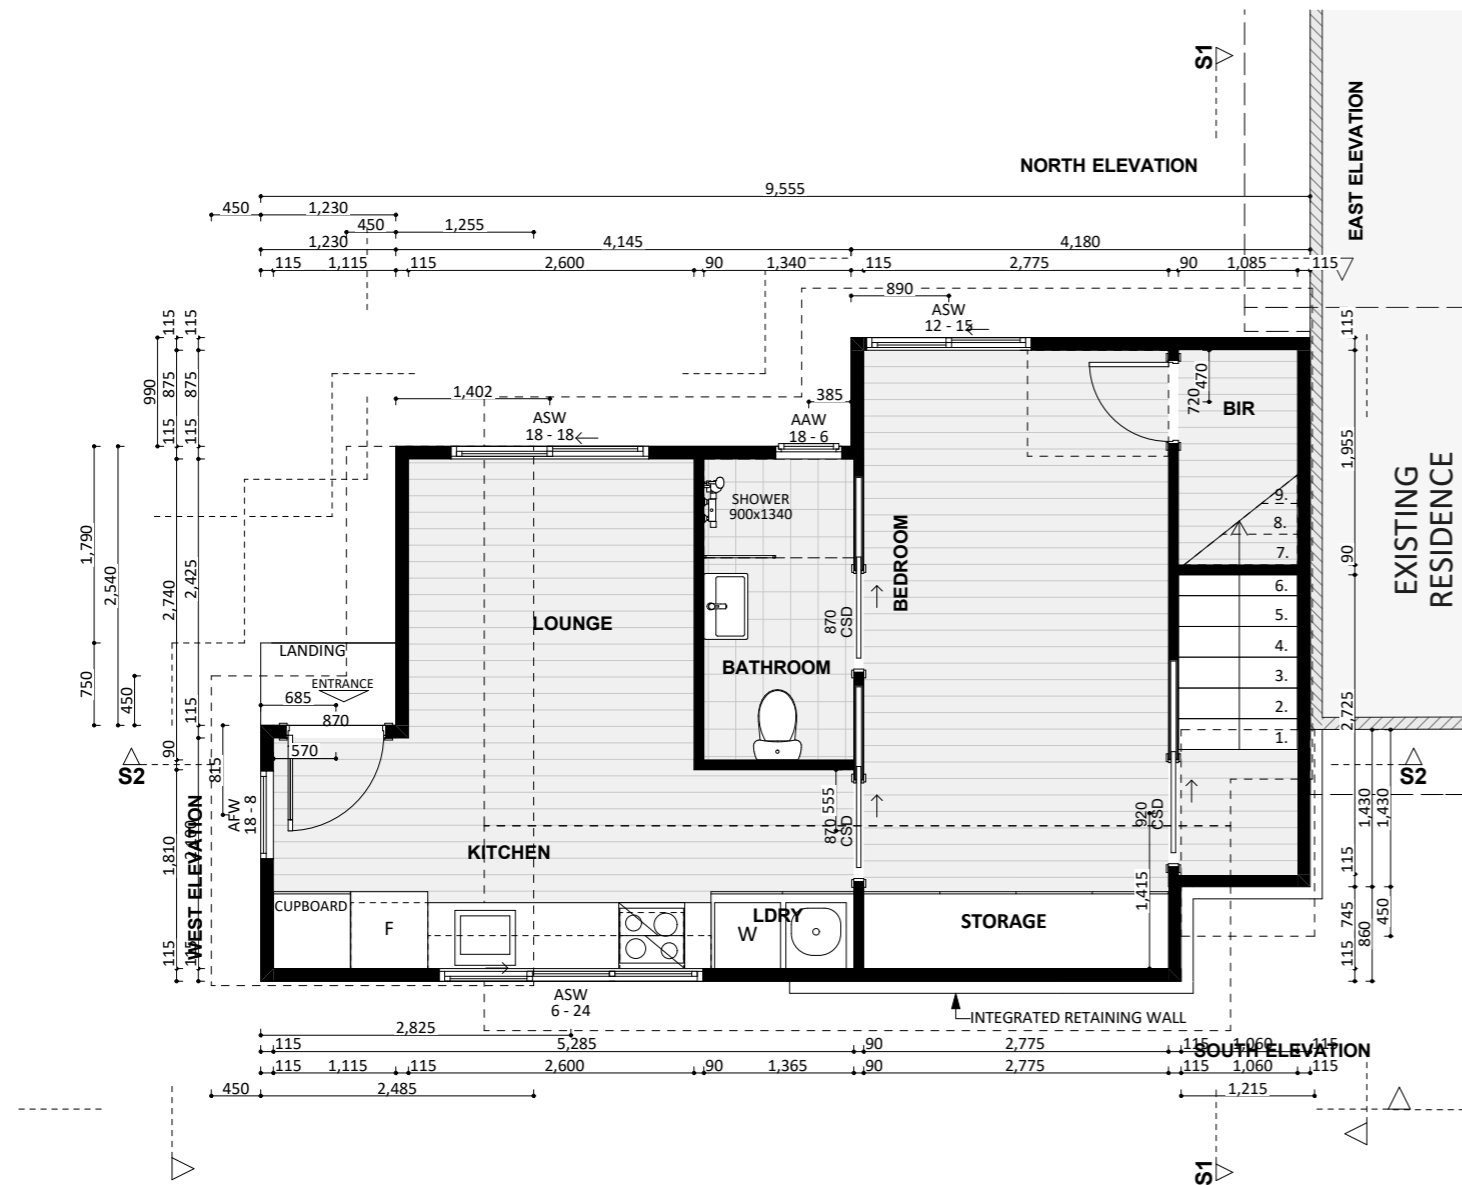

1292

ACT Building Lic: 2012767

FIXED
PRICE
EXTENSIONS

Roof Covering
Colour: Windspray

Gutters and Fascia
Colour: Red Manor

Vertical Cladding
Colour: Jasper

Aluminium Window
and Door Frames
Colour: Black

Horizontal Cladding
Colour: Monument

Ground Floor

First Floor

Ground Floor

First Floor

An elevation is the height of the structure from ground level to the height of the roof.

An elevation is the height of the structure from ground level to the height of the roof.