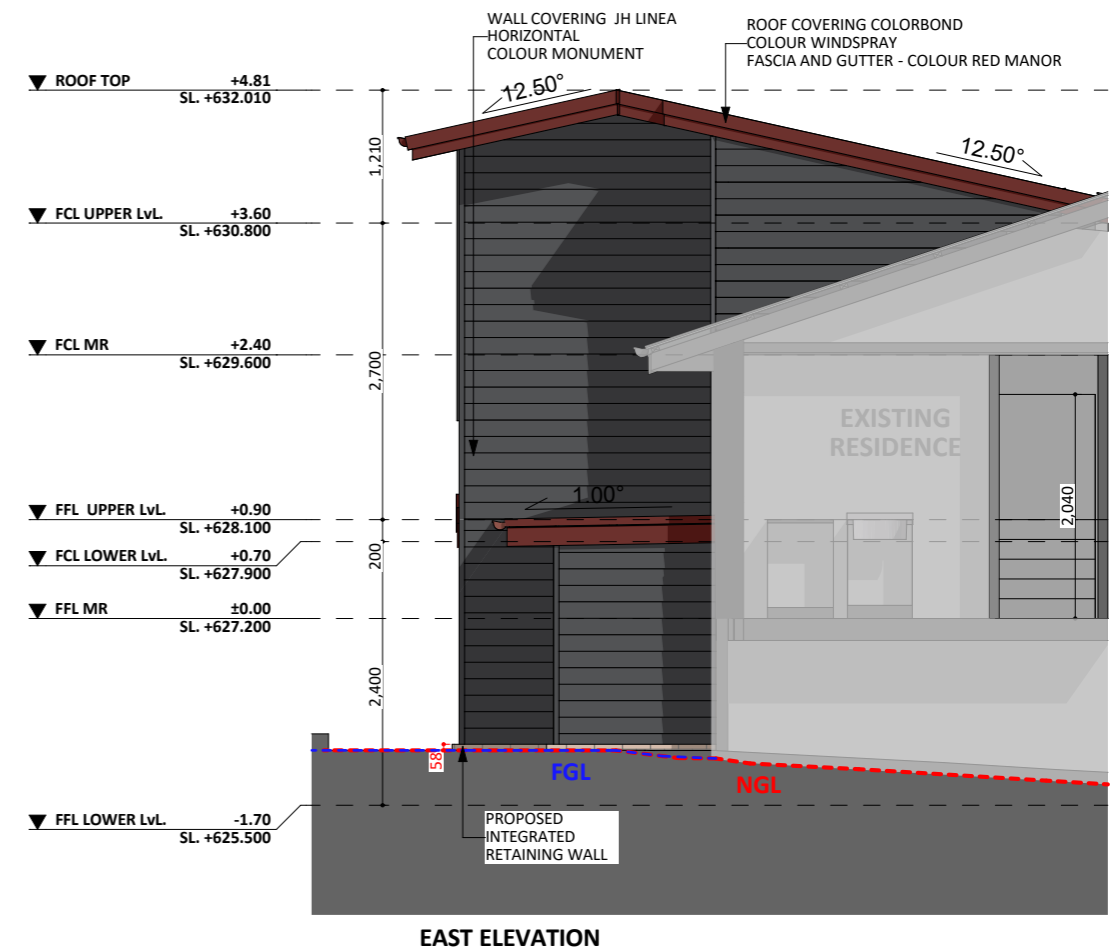

1292

ACT Building Lic: 2012767

FIXED
PRICE
EXTENSIONS

Roof Covering
Colour: Windspray

Gutters and Fascia
Colour: Red Manor

Vertical Cladding
Colour: Jasper

Aluminium Window
and Door Frames
Colour: Black

Horizontal Cladding
Colour: Monument

Ground Floor

First Floor

Ground Floor

First Floor

An elevation is the height of the structure from ground level to the height of the roof.

An elevation is the height of the structure from ground level to the height of the roof.