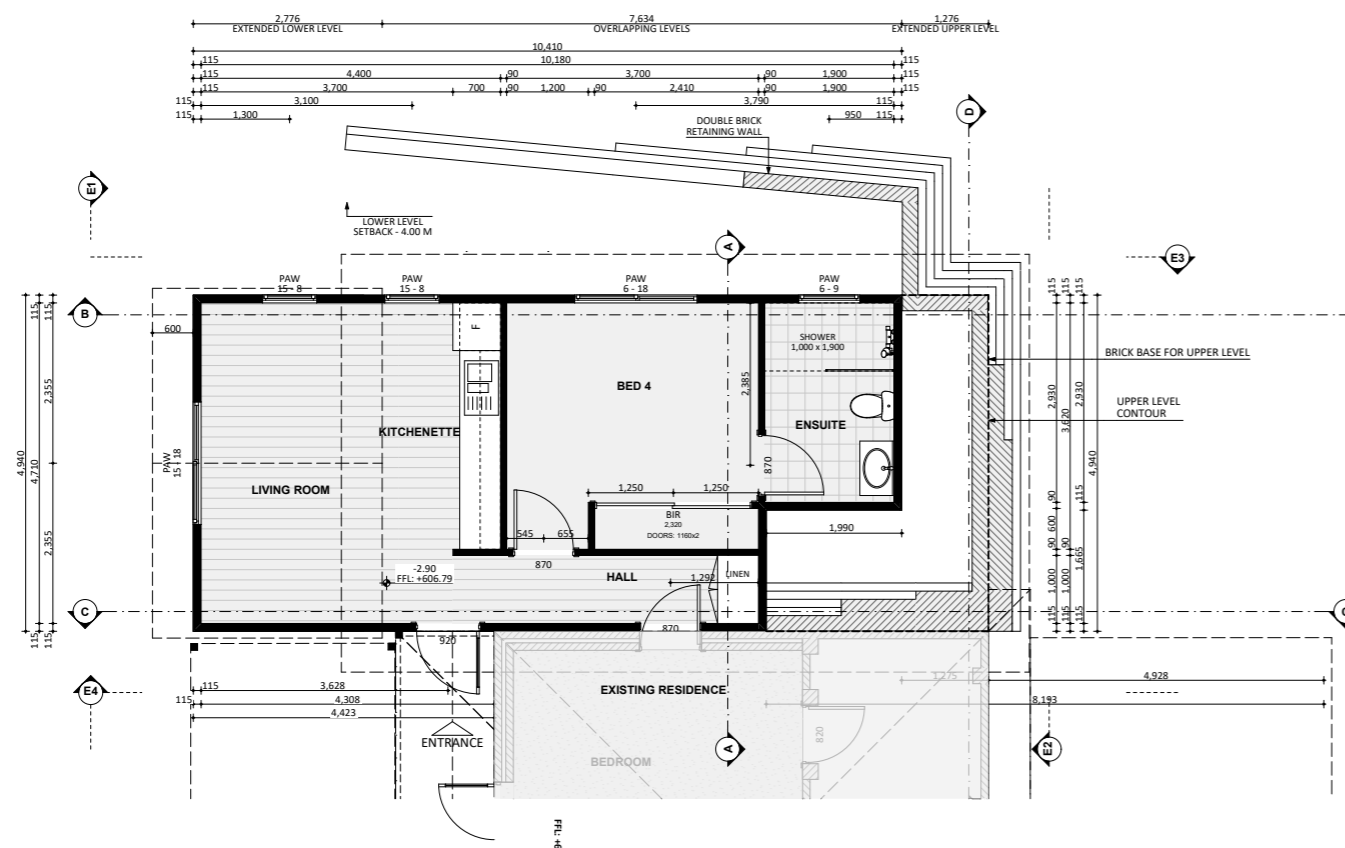

1287

ACT Building Lic: 2012767

FIXED
PRICE
EXTENSIONS

Colorbond Roof
Colour: Dover White

Weatherboard Cladding
Colour: White

Aluminium Window and
Door Frames
Colour: Dover White

GROUND FLOOR

FIRST FLOOR

GROUND FLOOR

FIRST FLOOR

GROUND FLOOR

FIRST FLOOR

An elevation is the height of the structure from ground level to the height of the roof.

An elevation is the height of the structure from ground level to the height of the roof.