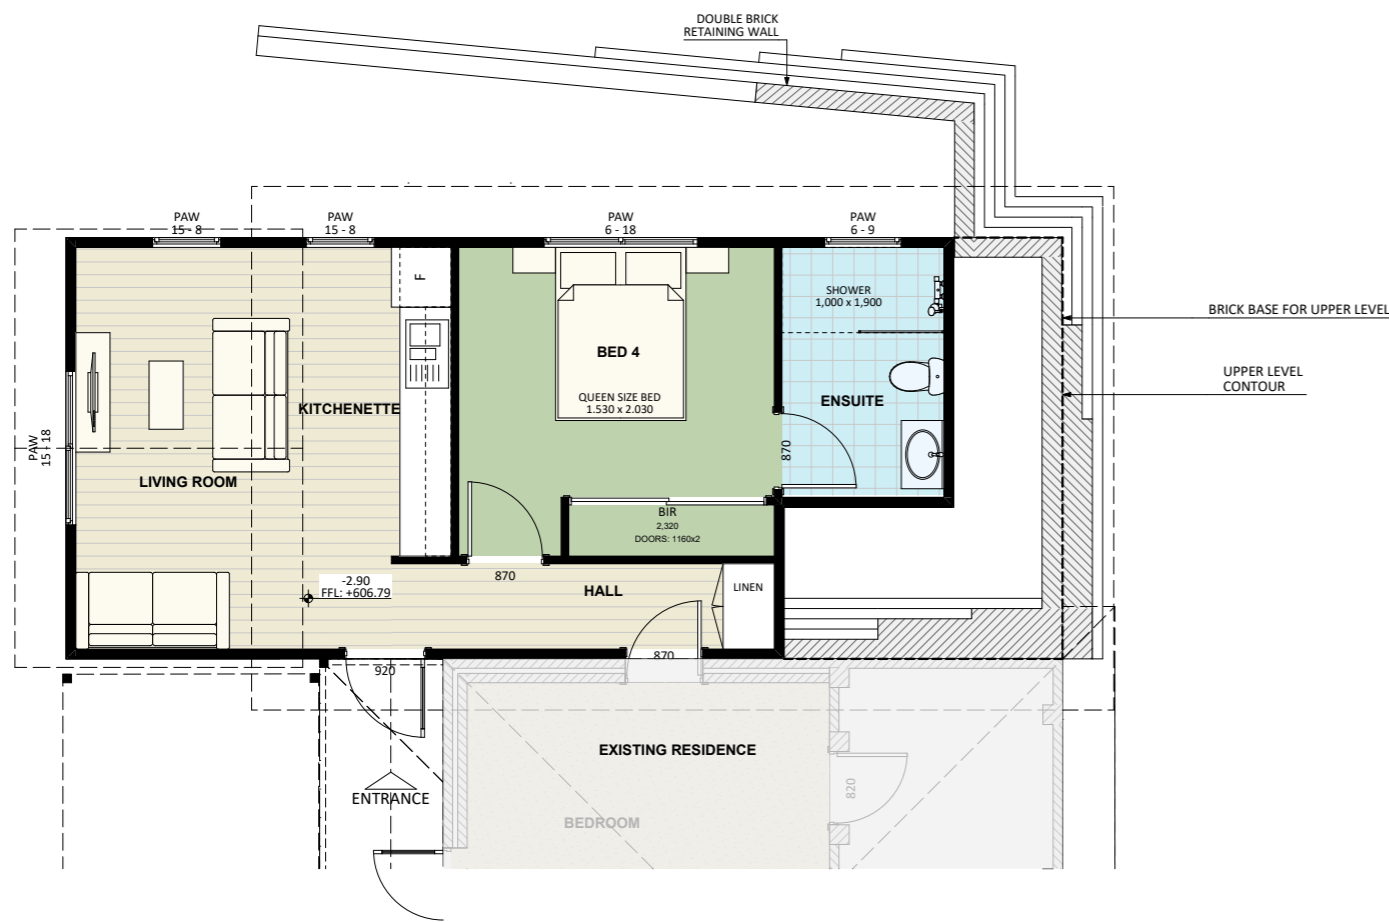

1287

ACT Building Lic: 2012767

FIXED
PRICE
EXTENSIONS

Colorbond Roof
Colour: Dover White

Weatherboard Cladding
Colour: White

Aluminium Window and
Door Frames
Colour: Dover White

GROUND FLOOR

FIRST FLOOR

GROUND FLOOR

FIRST FLOOR

GROUND FLOOR

FIRST FLOOR

An elevation is the height of the structure from ground level to the height of the roof.

An elevation is the height of the structure from ground level to the height of the roof.