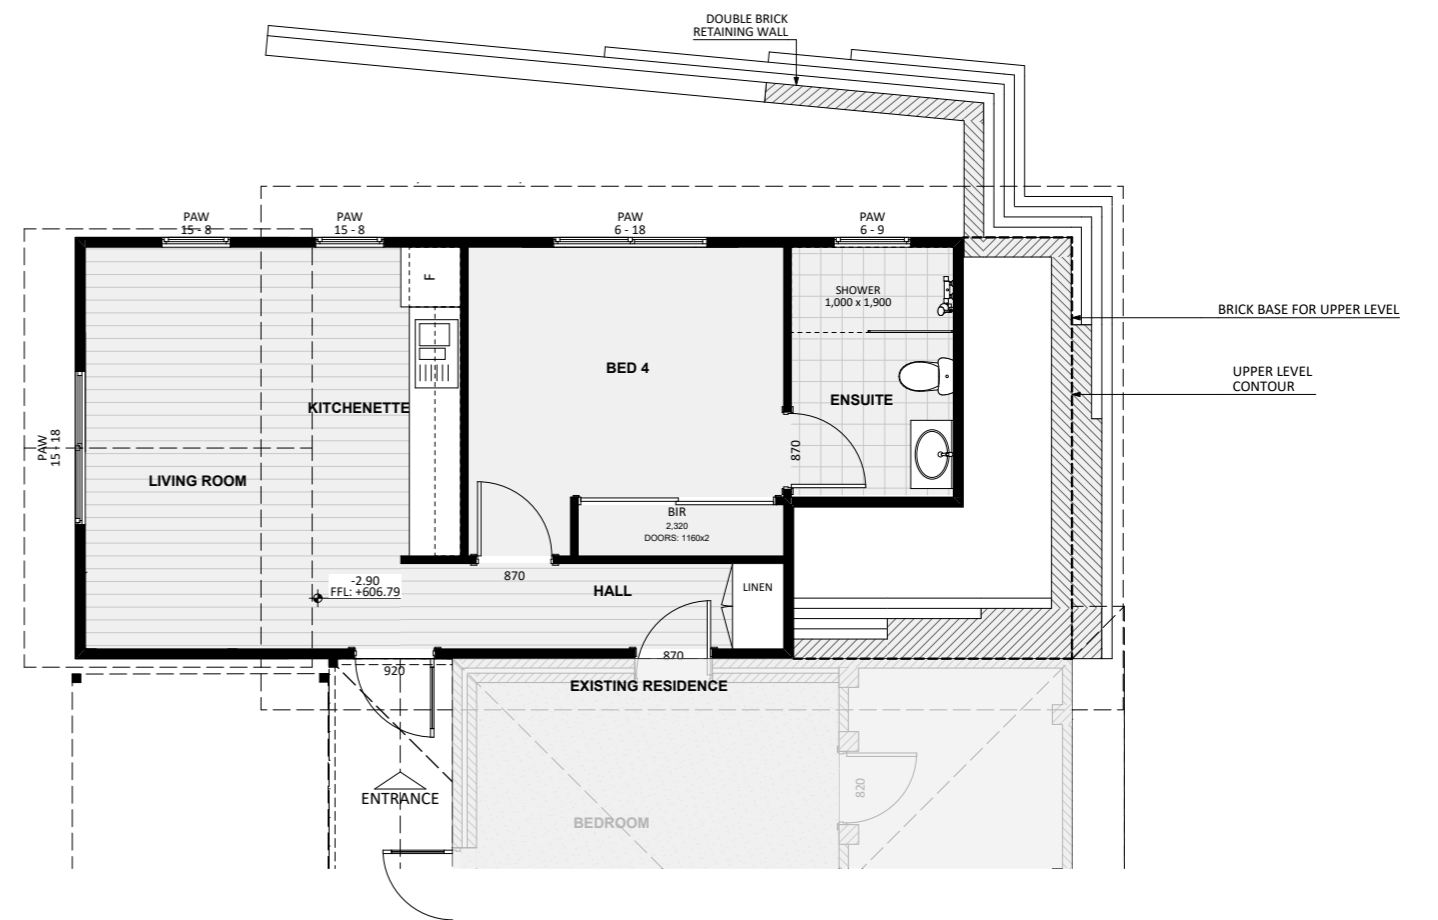

1287

ACT Building Lic: 2012767

FIXED
PRICE
EXTENSIONS

Colorbond Roof
Colour: Dover White

Weatherboard Cladding
Colour: White

Aluminium Window and
Door Frames
Colour: Dover White

GROUND FLOOR

FIRST FLOOR

GROUND FLOOR

FIRST FLOOR

GROUND FLOOR

FIRST FLOOR

An elevation is the height of the structure from ground level to the height of the roof.

An elevation is the height of the structure from ground level to the height of the roof.