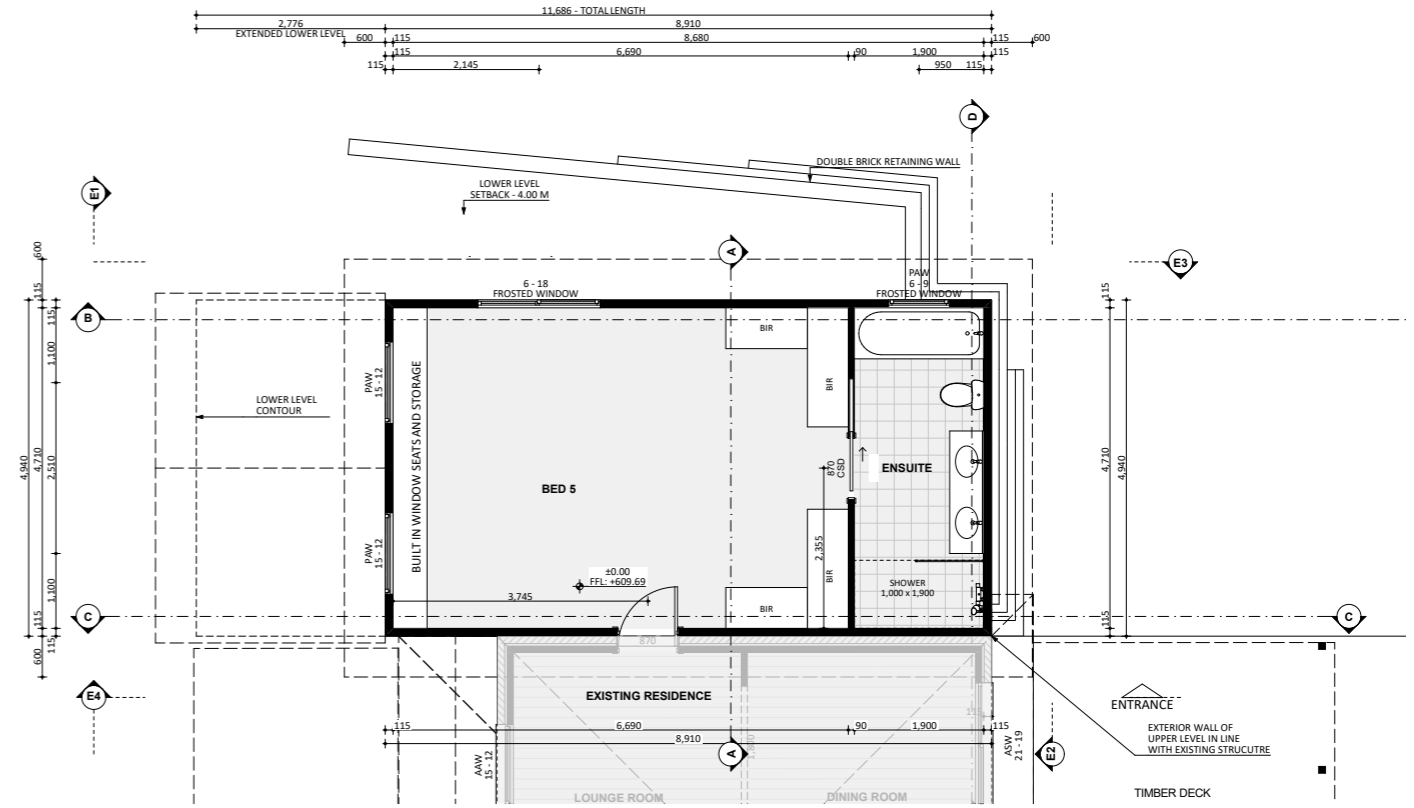

1287

ACT Building Lic: 2012767

FIXED
PRICE
EXTENSIONS

Colorbond Roof
Colour: Dover White

Weatherboard Cladding
Colour: White

Aluminium Window and
Door Frames
Colour: Dover White

GROUND FLOOR

FIRST FLOOR

GROUND FLOOR

FIRST FLOOR

GROUND FLOOR

FIRST FLOOR

An elevation is the height of the structure from ground level to the height of the roof.

An elevation is the height of the structure from ground level to the height of the roof.