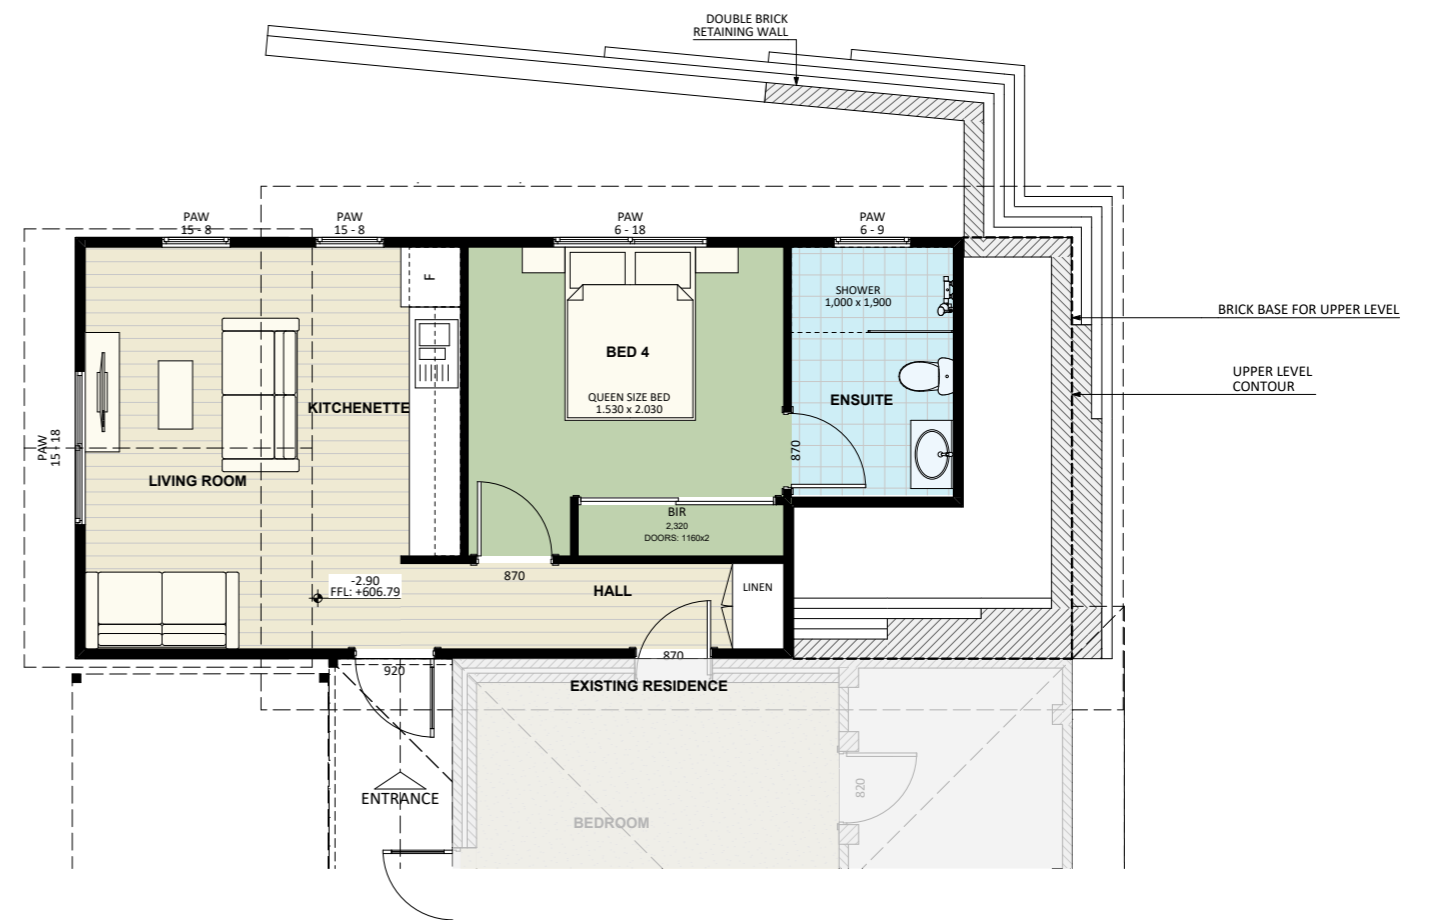

1287

ACT Building Lic: 2012767

FIXED
PRICE
EXTENSIONS

Colorbond Roof
Colour: Dover White

Weatherboard Cladding
Colour: White

Aluminium Window and
Door Frames
Colour: Dover White

GROUND FLOOR

FIRST FLOOR

GROUND FLOOR

FIRST FLOOR

GROUND FLOOR

FIRST FLOOR

An elevation is the height of the structure from ground level to the height of the roof.

An elevation is the height of the structure from ground level to the height of the roof.