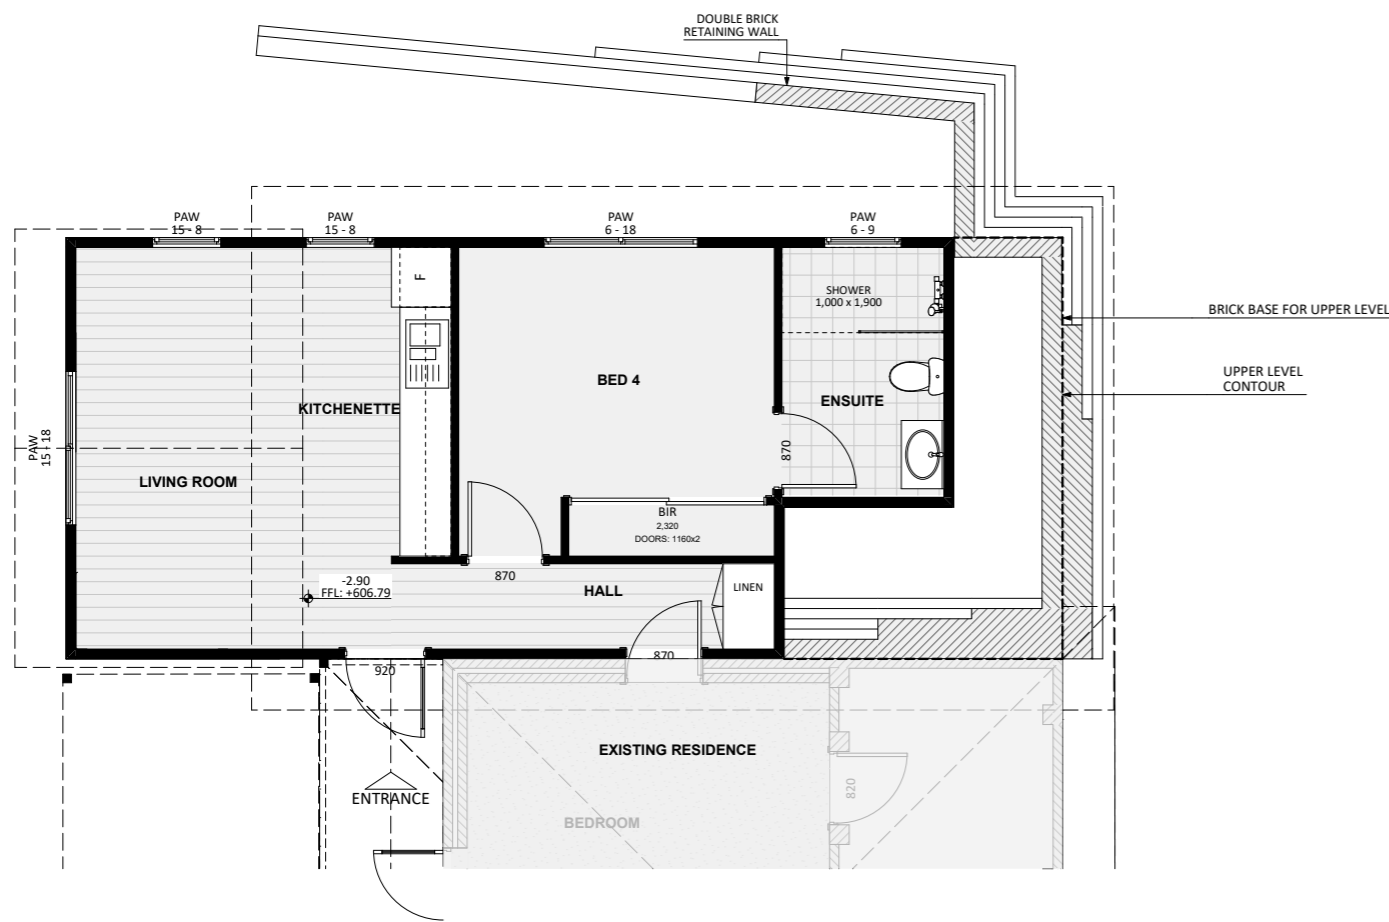

1287

ACT Building Lic: 2012767

FIXED
PRICE
EXTENSIONS

Colorbond Roof
Colour: Dover White

Weatherboard Cladding
Colour: White

Aluminium Window and
Door Frames
Colour: Dover White

GROUND FLOOR

FIRST FLOOR

GROUND FLOOR

FIRST FLOOR

GROUND FLOOR

FIRST FLOOR

An elevation is the height of the structure from ground level to the height of the roof.

An elevation is the height of the structure from ground level to the height of the roof.