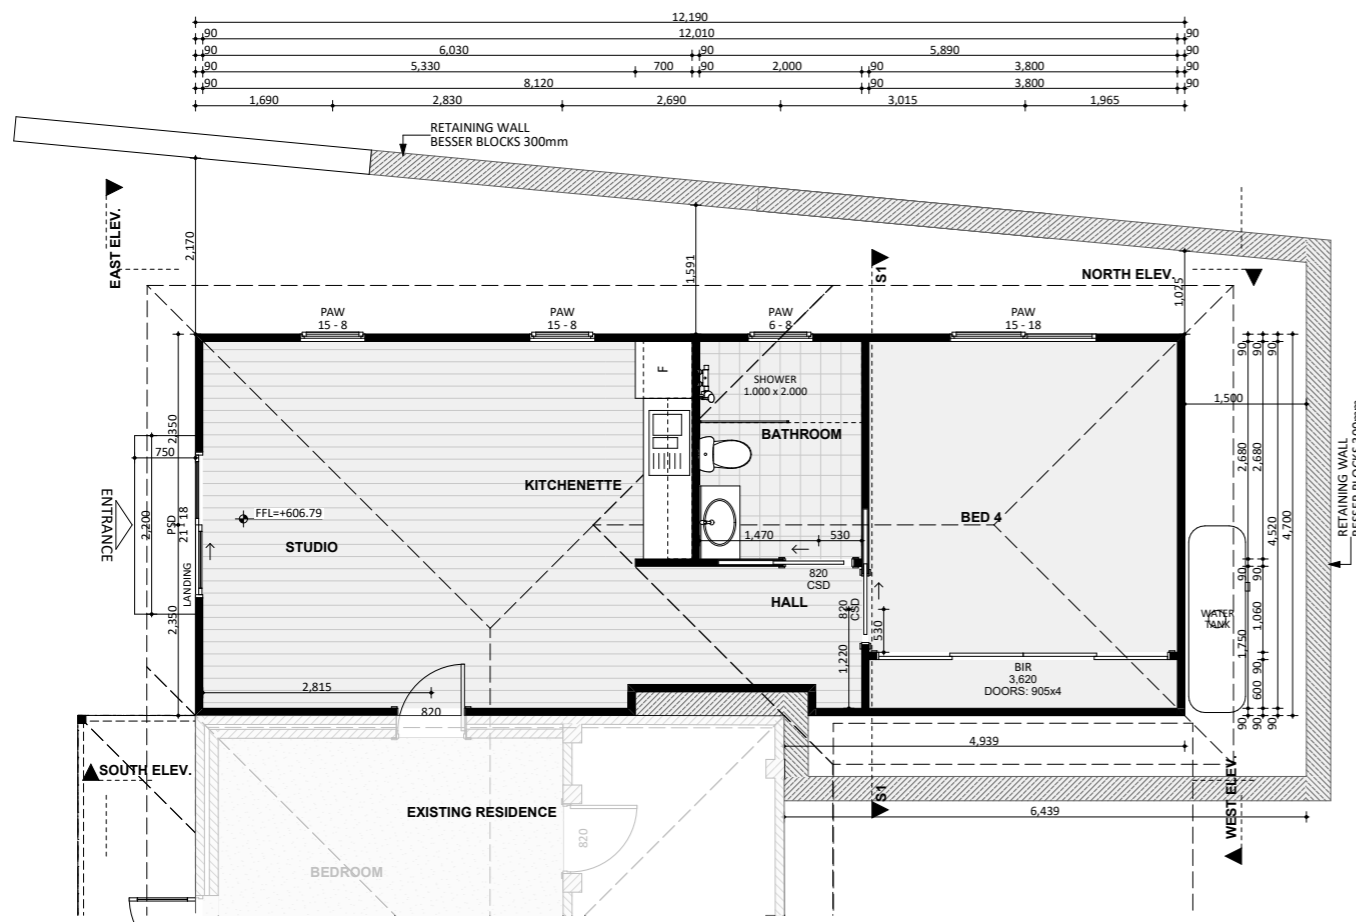

# 1286

ACT Building Lic: 2012767

**FIXED**  
**PRICE**  
**EXTENSIONS**

Colorbond Roof  
Colour: Dover

Weatherboard  
Colour: White

Aluminium Window  
and Door Frames  
Colour: White

GROUND FLOOR

FIRST FLOOR

GROUND FLOOR

FIRST FLOOR

GROUND FLOOR

FIRST FLOOR

An elevation is the height of the structure from ground level to the height of the roof.

An elevation is the height of the structure from ground level to the height of the roof.