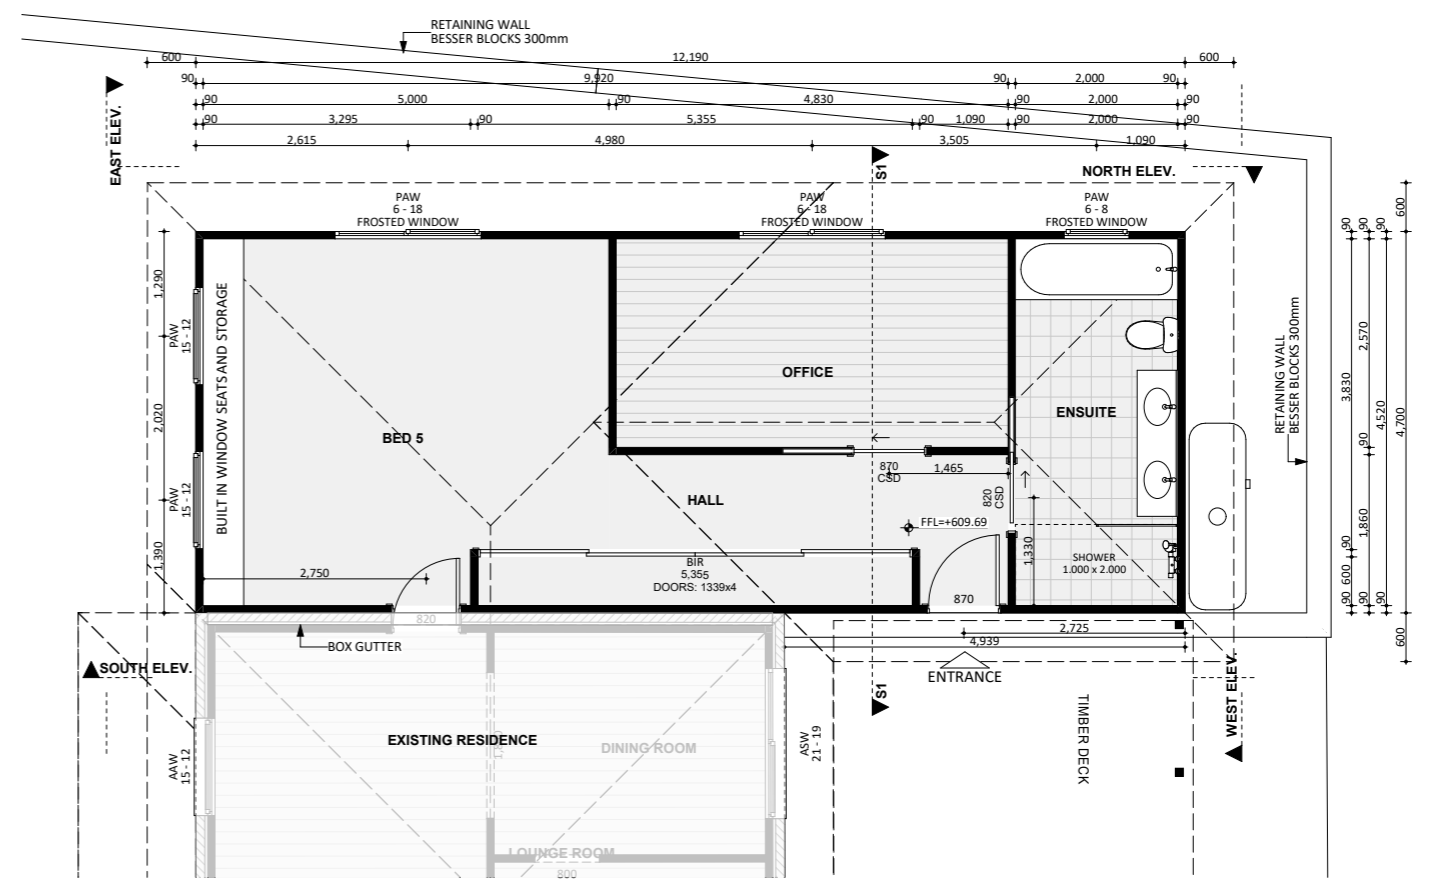

# 1286

ACT Building Lic: 2012767

**FIXED**  
**PRICE**  
**EXTENSIONS**

Colorbond Roof  
Colour: Dover

Weatherboard  
Colour: White

Aluminium Window  
and Door Frames  
Colour: White

GROUND FLOOR

FIRST FLOOR

GROUND FLOOR

FIRST FLOOR

GROUND FLOOR

FIRST FLOOR

An elevation is the height of the structure from ground level to the height of the roof.

An elevation is the height of the structure from ground level to the height of the roof.