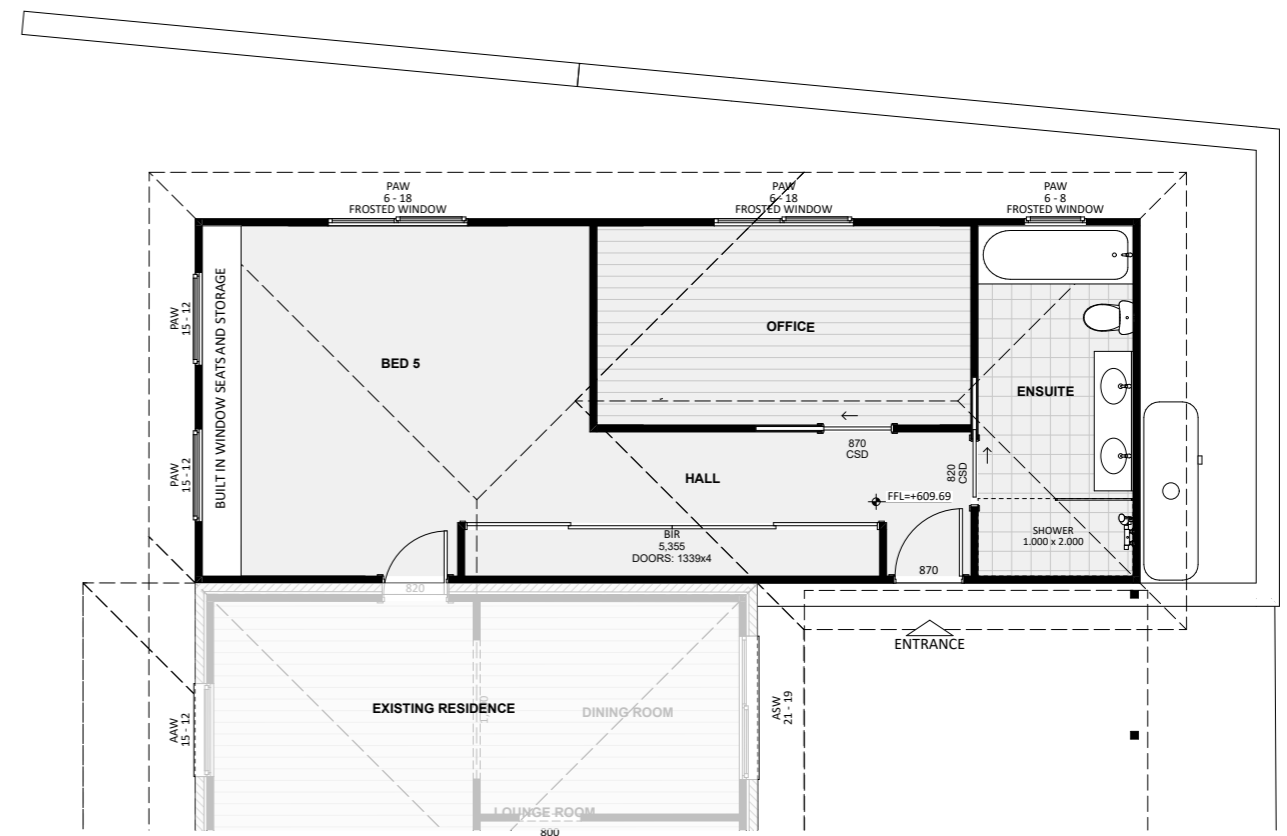

# 1286

ACT Building Lic: 2012767

**FIXED**  
**PRICE**  
**EXTENSIONS**

Colorbond Roof  
Colour: Dover

Weatherboard  
Colour: White

Aluminium Window  
and Door Frames  
Colour: White

GROUND FLOOR

FIRST FLOOR

GROUND FLOOR

FIRST FLOOR

GROUND FLOOR

FIRST FLOOR

An elevation is the height of the structure from ground level to the height of the roof.

An elevation is the height of the structure from ground level to the height of the roof.