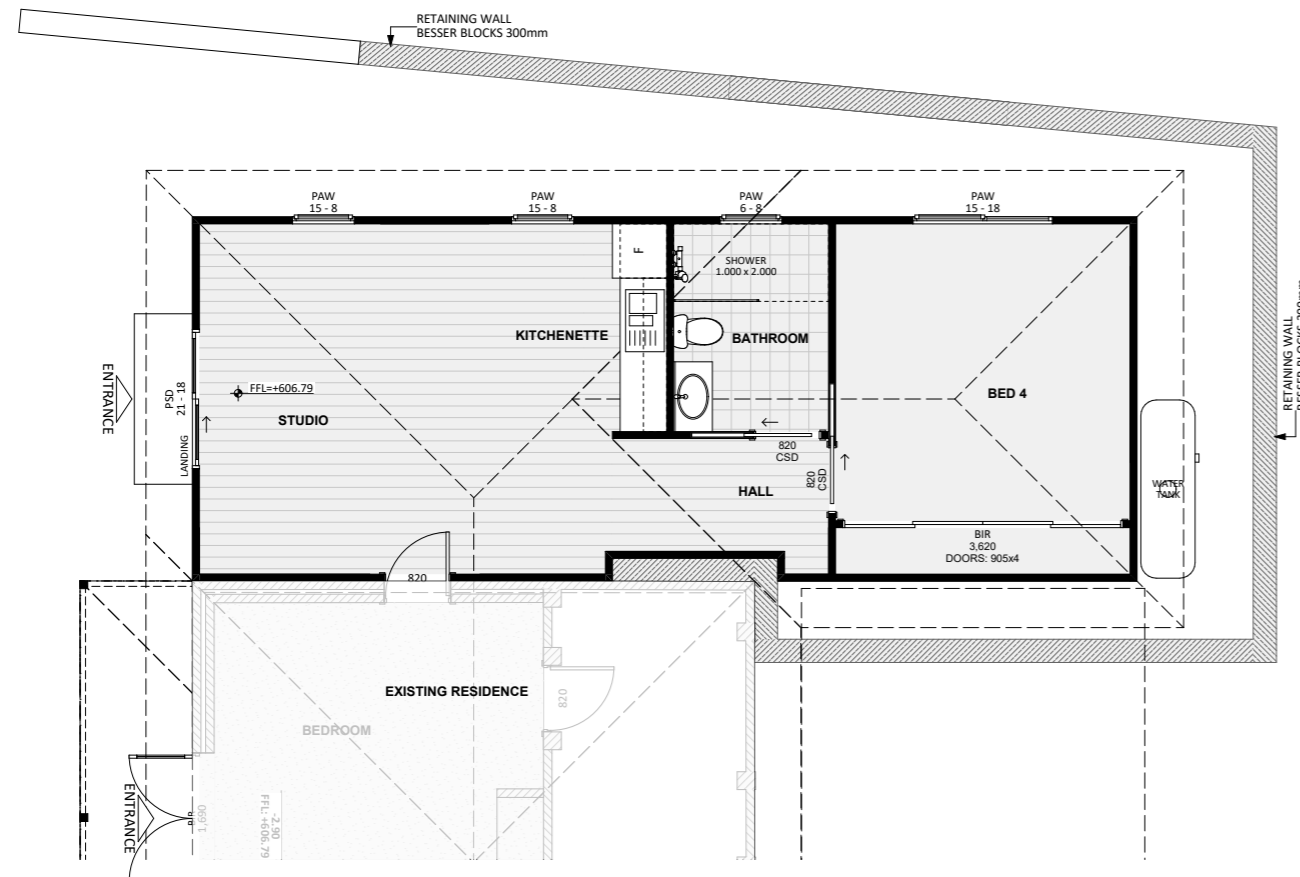

# 1286

ACT Building Lic: 2012767

**FIXED**  
**PRICE**  
**EXTENSIONS**

Colorbond Roof  
Colour: Dover

Weatherboard  
Colour: White

Aluminium Window  
and Door Frames  
Colour: White

GROUND FLOOR

FIRST FLOOR

GROUND FLOOR

FIRST FLOOR

GROUND FLOOR

FIRST FLOOR

An elevation is the height of the structure from ground level to the height of the roof.

An elevation is the height of the structure from ground level to the height of the roof.