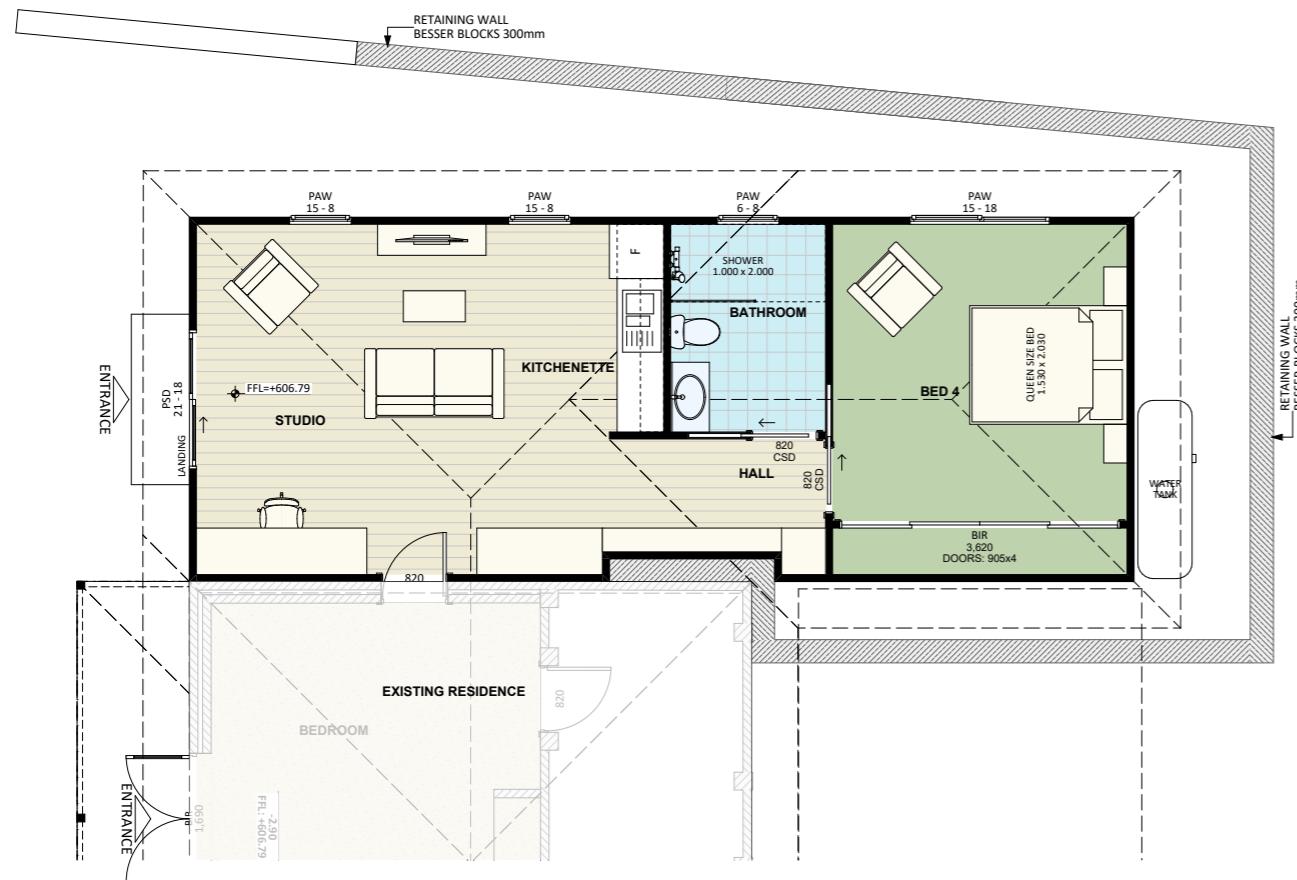

# 1286

ACT Building Lic: 2012767

**FIXED**  
**PRICE**  
**EXTENSIONS**

Colorbond Roof  
Colour: Dover

Weatherboard  
Colour: White

Aluminium Window  
and Door Frames  
Colour: White

GROUND FLOOR

FIRST FLOOR

GROUND FLOOR

FIRST FLOOR

GROUND FLOOR

FIRST FLOOR

An elevation is the height of the structure from ground level to the height of the roof.

An elevation is the height of the structure from ground level to the height of the roof.