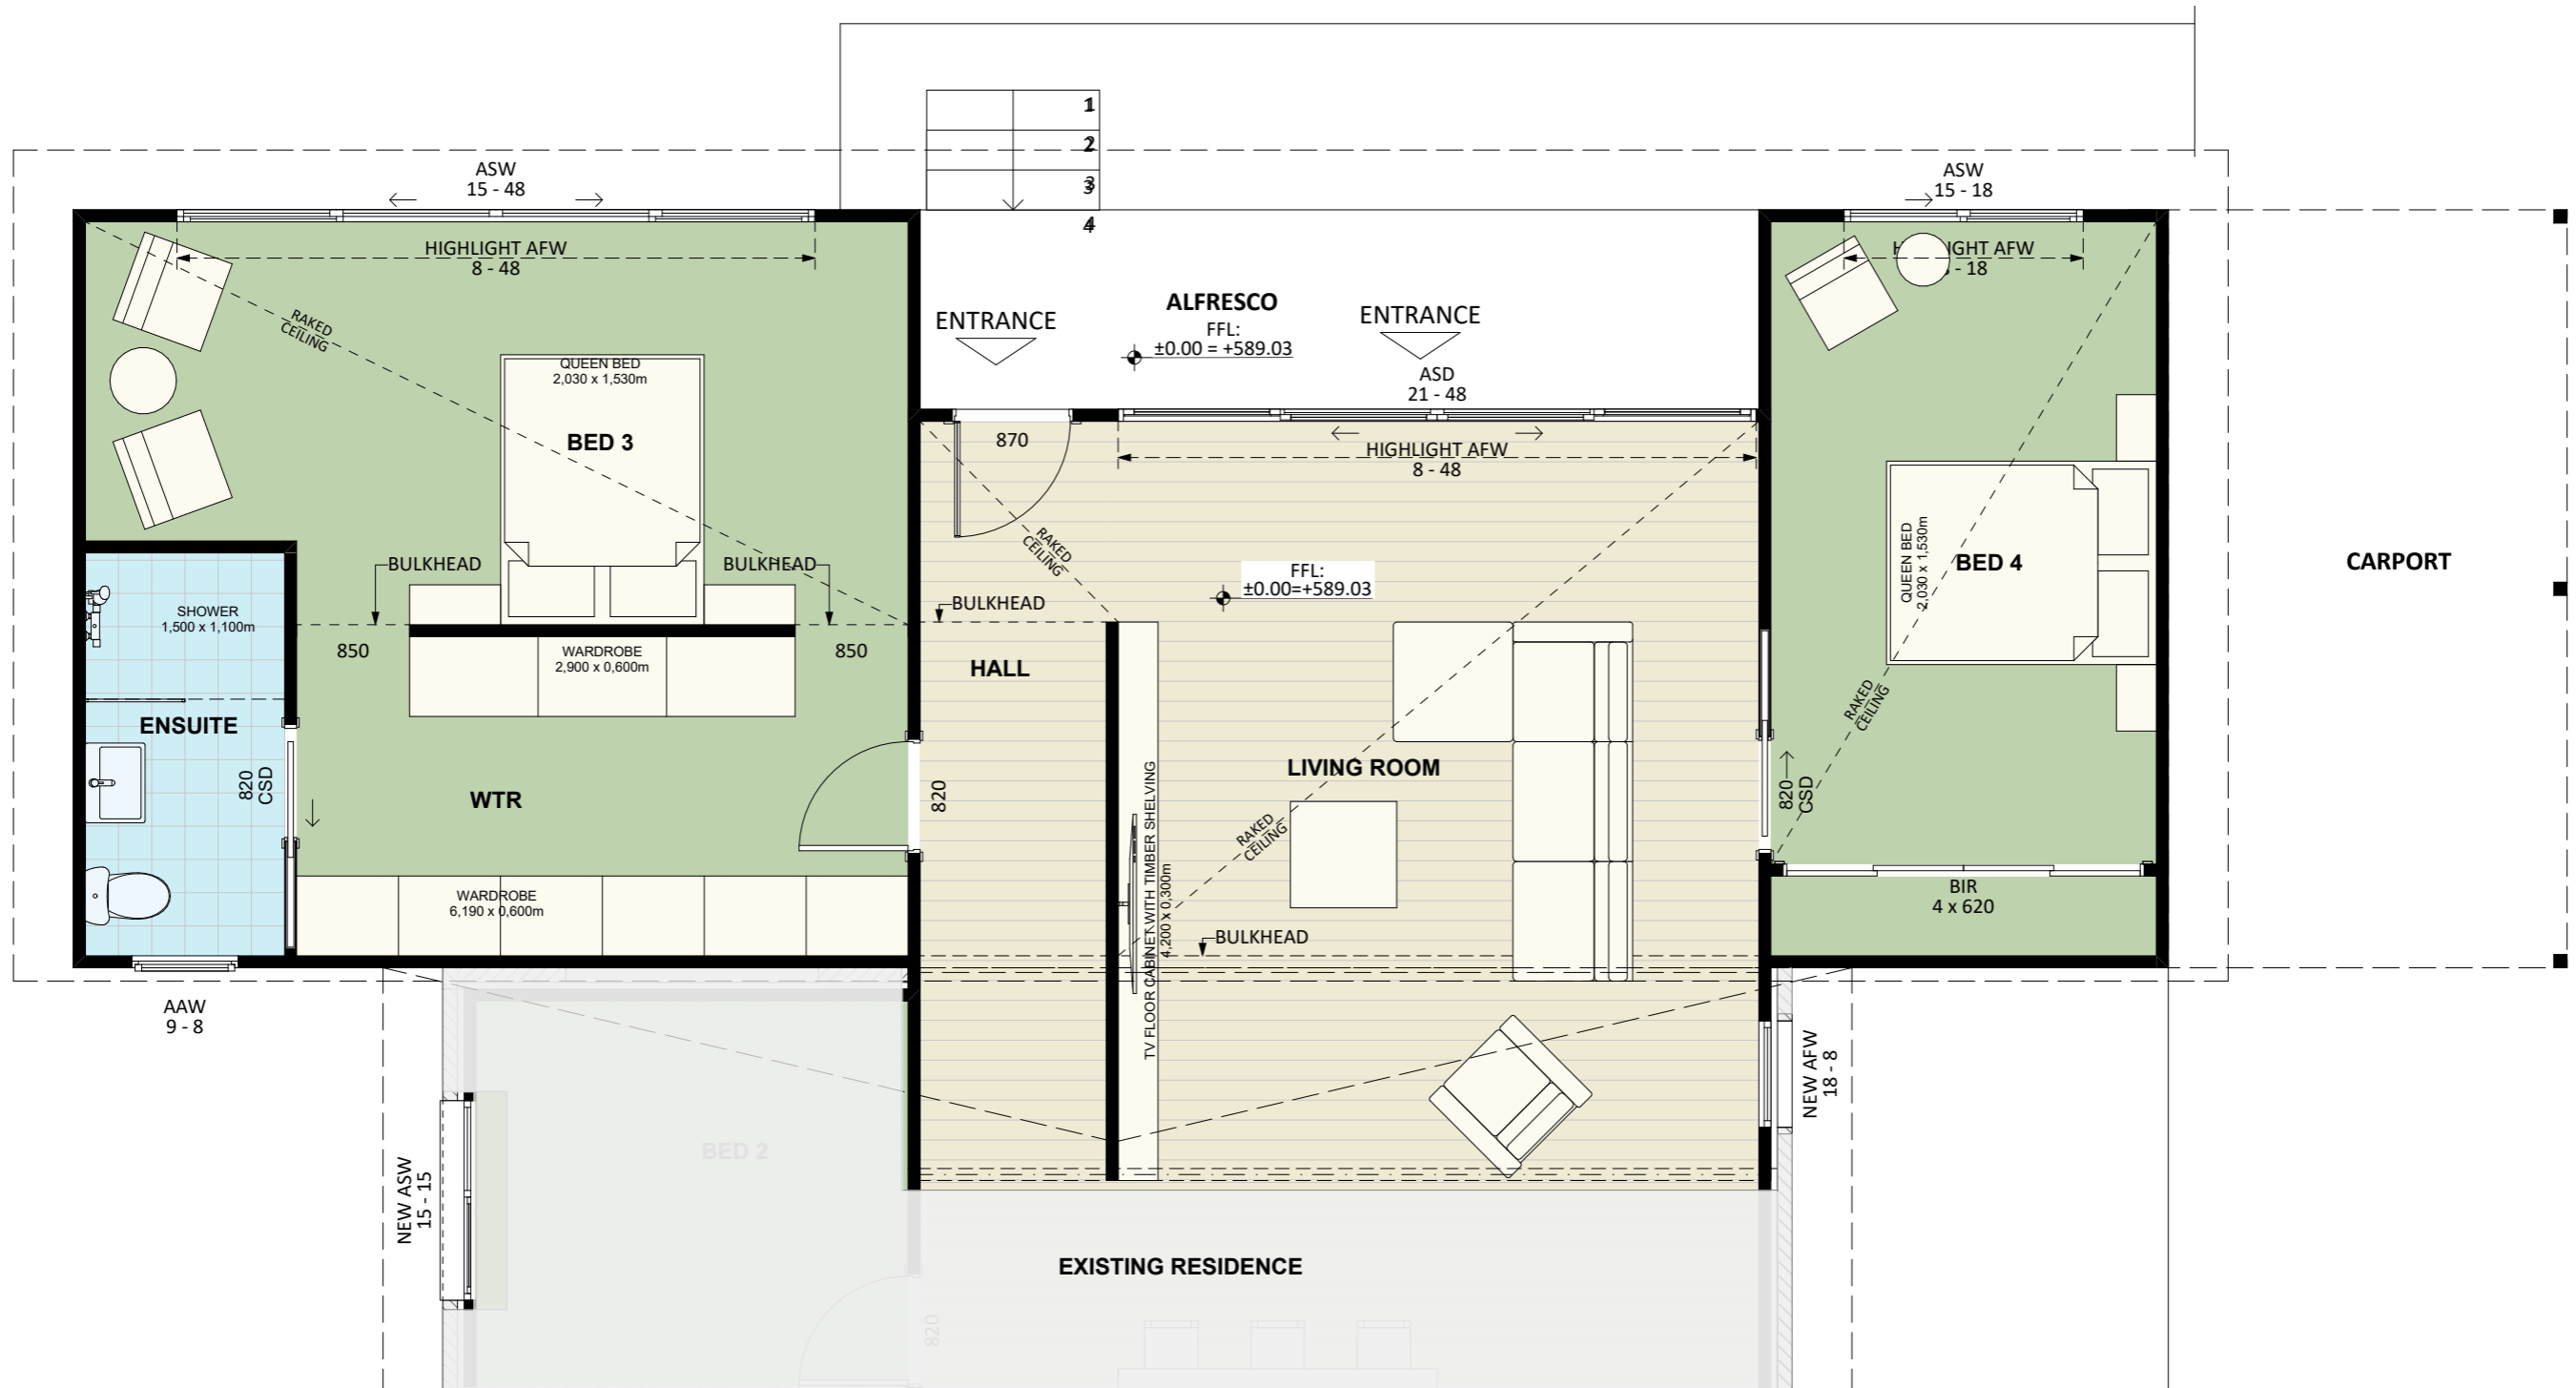

1284

ACT Building Lic: 2012767

FIXED
PRICE
EXTENSIONS

Aluminium Window and Door Frames
Colour: Monument

Colorbond Roofing
Colour: Shale Grey

Lysaght Longlone - Vertical
Colour: Dulux Leadman

Modinex Newport Channel - Blackbutt
Colour: Natural Wood

An elevation is the height of the structure from ground level to the height of the roof.

NORTH-WEST ELEV. - EXT.

SOUTH-EAST ELEV. - EXT.

An elevation is the height of the structure from ground level to the height of the roof.