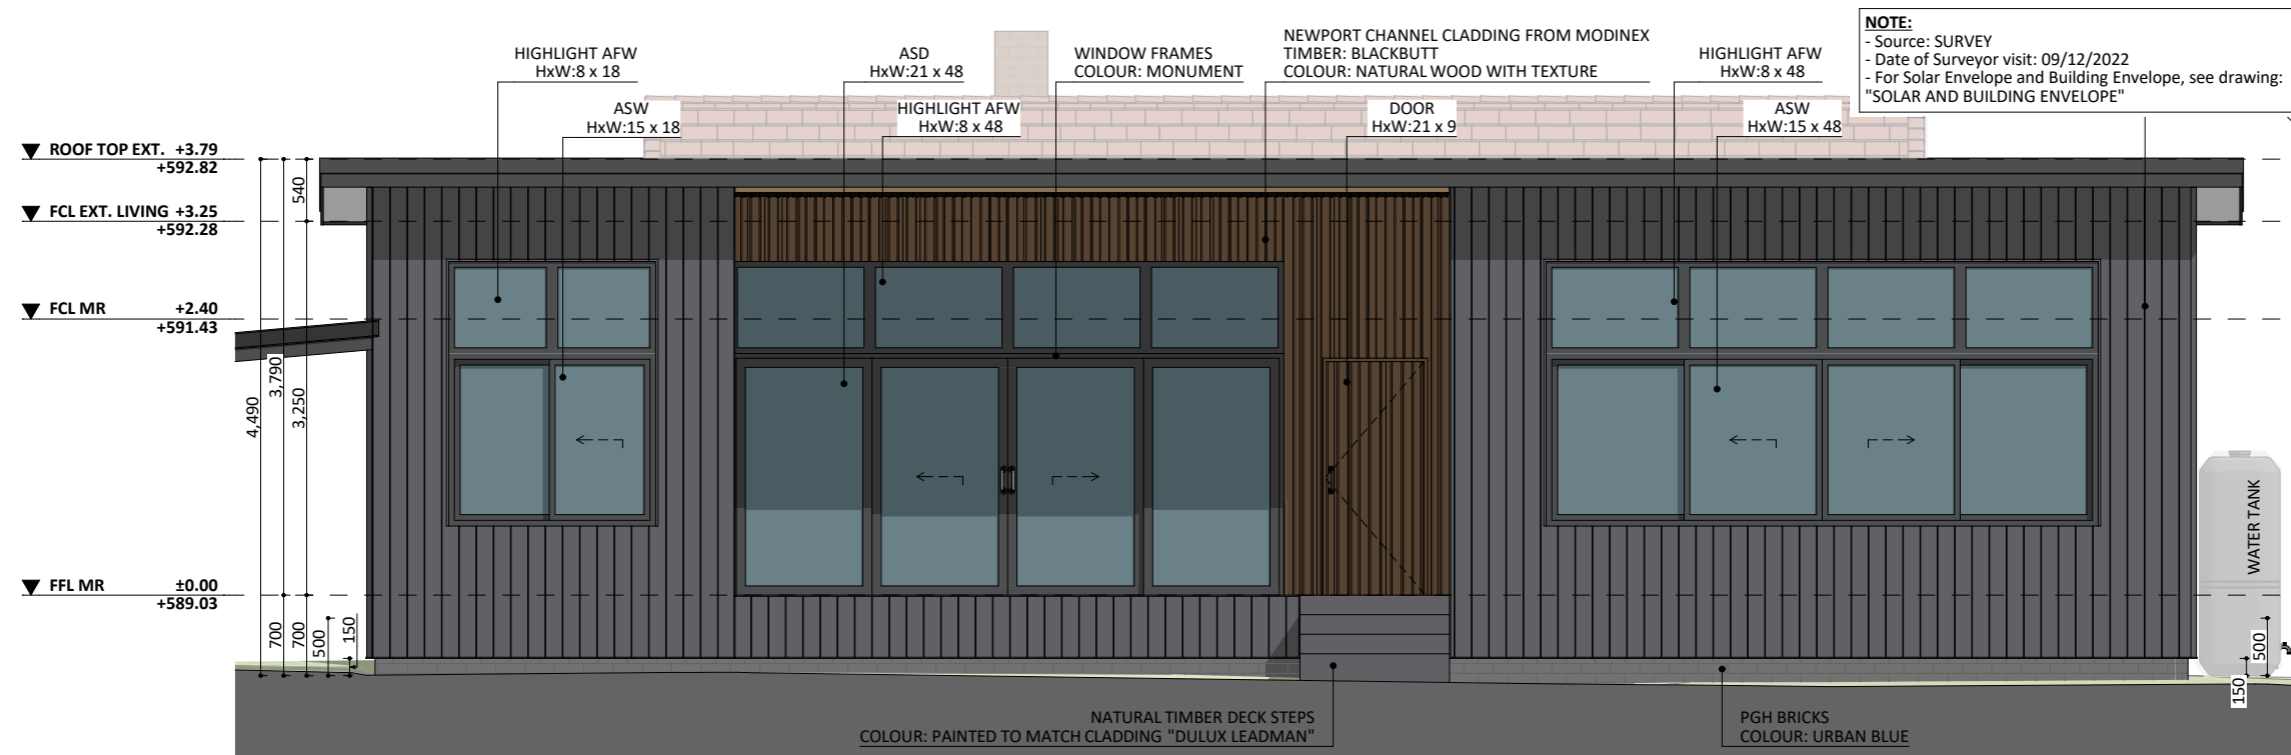

1284

ACT Building Lic: 2012767

FIXED
PRICE
EXTENSIONS

Aluminium Window and Door Frames
Colour: Monument

Colorbond Roofing
Colour: Shale Grey

Lysaght Longlone - Vertical
Colour: Dulux Leadman

Modinex Newport Channel - Blackbutt
Colour: Natural Wood

An elevation is the height of the structure from ground level to the height of the roof.

NORTH-WEST ELEV. - EXT.

SOUTH-EAST ELEV. - EXT.

An elevation is the height of the structure from ground level to the height of the roof.