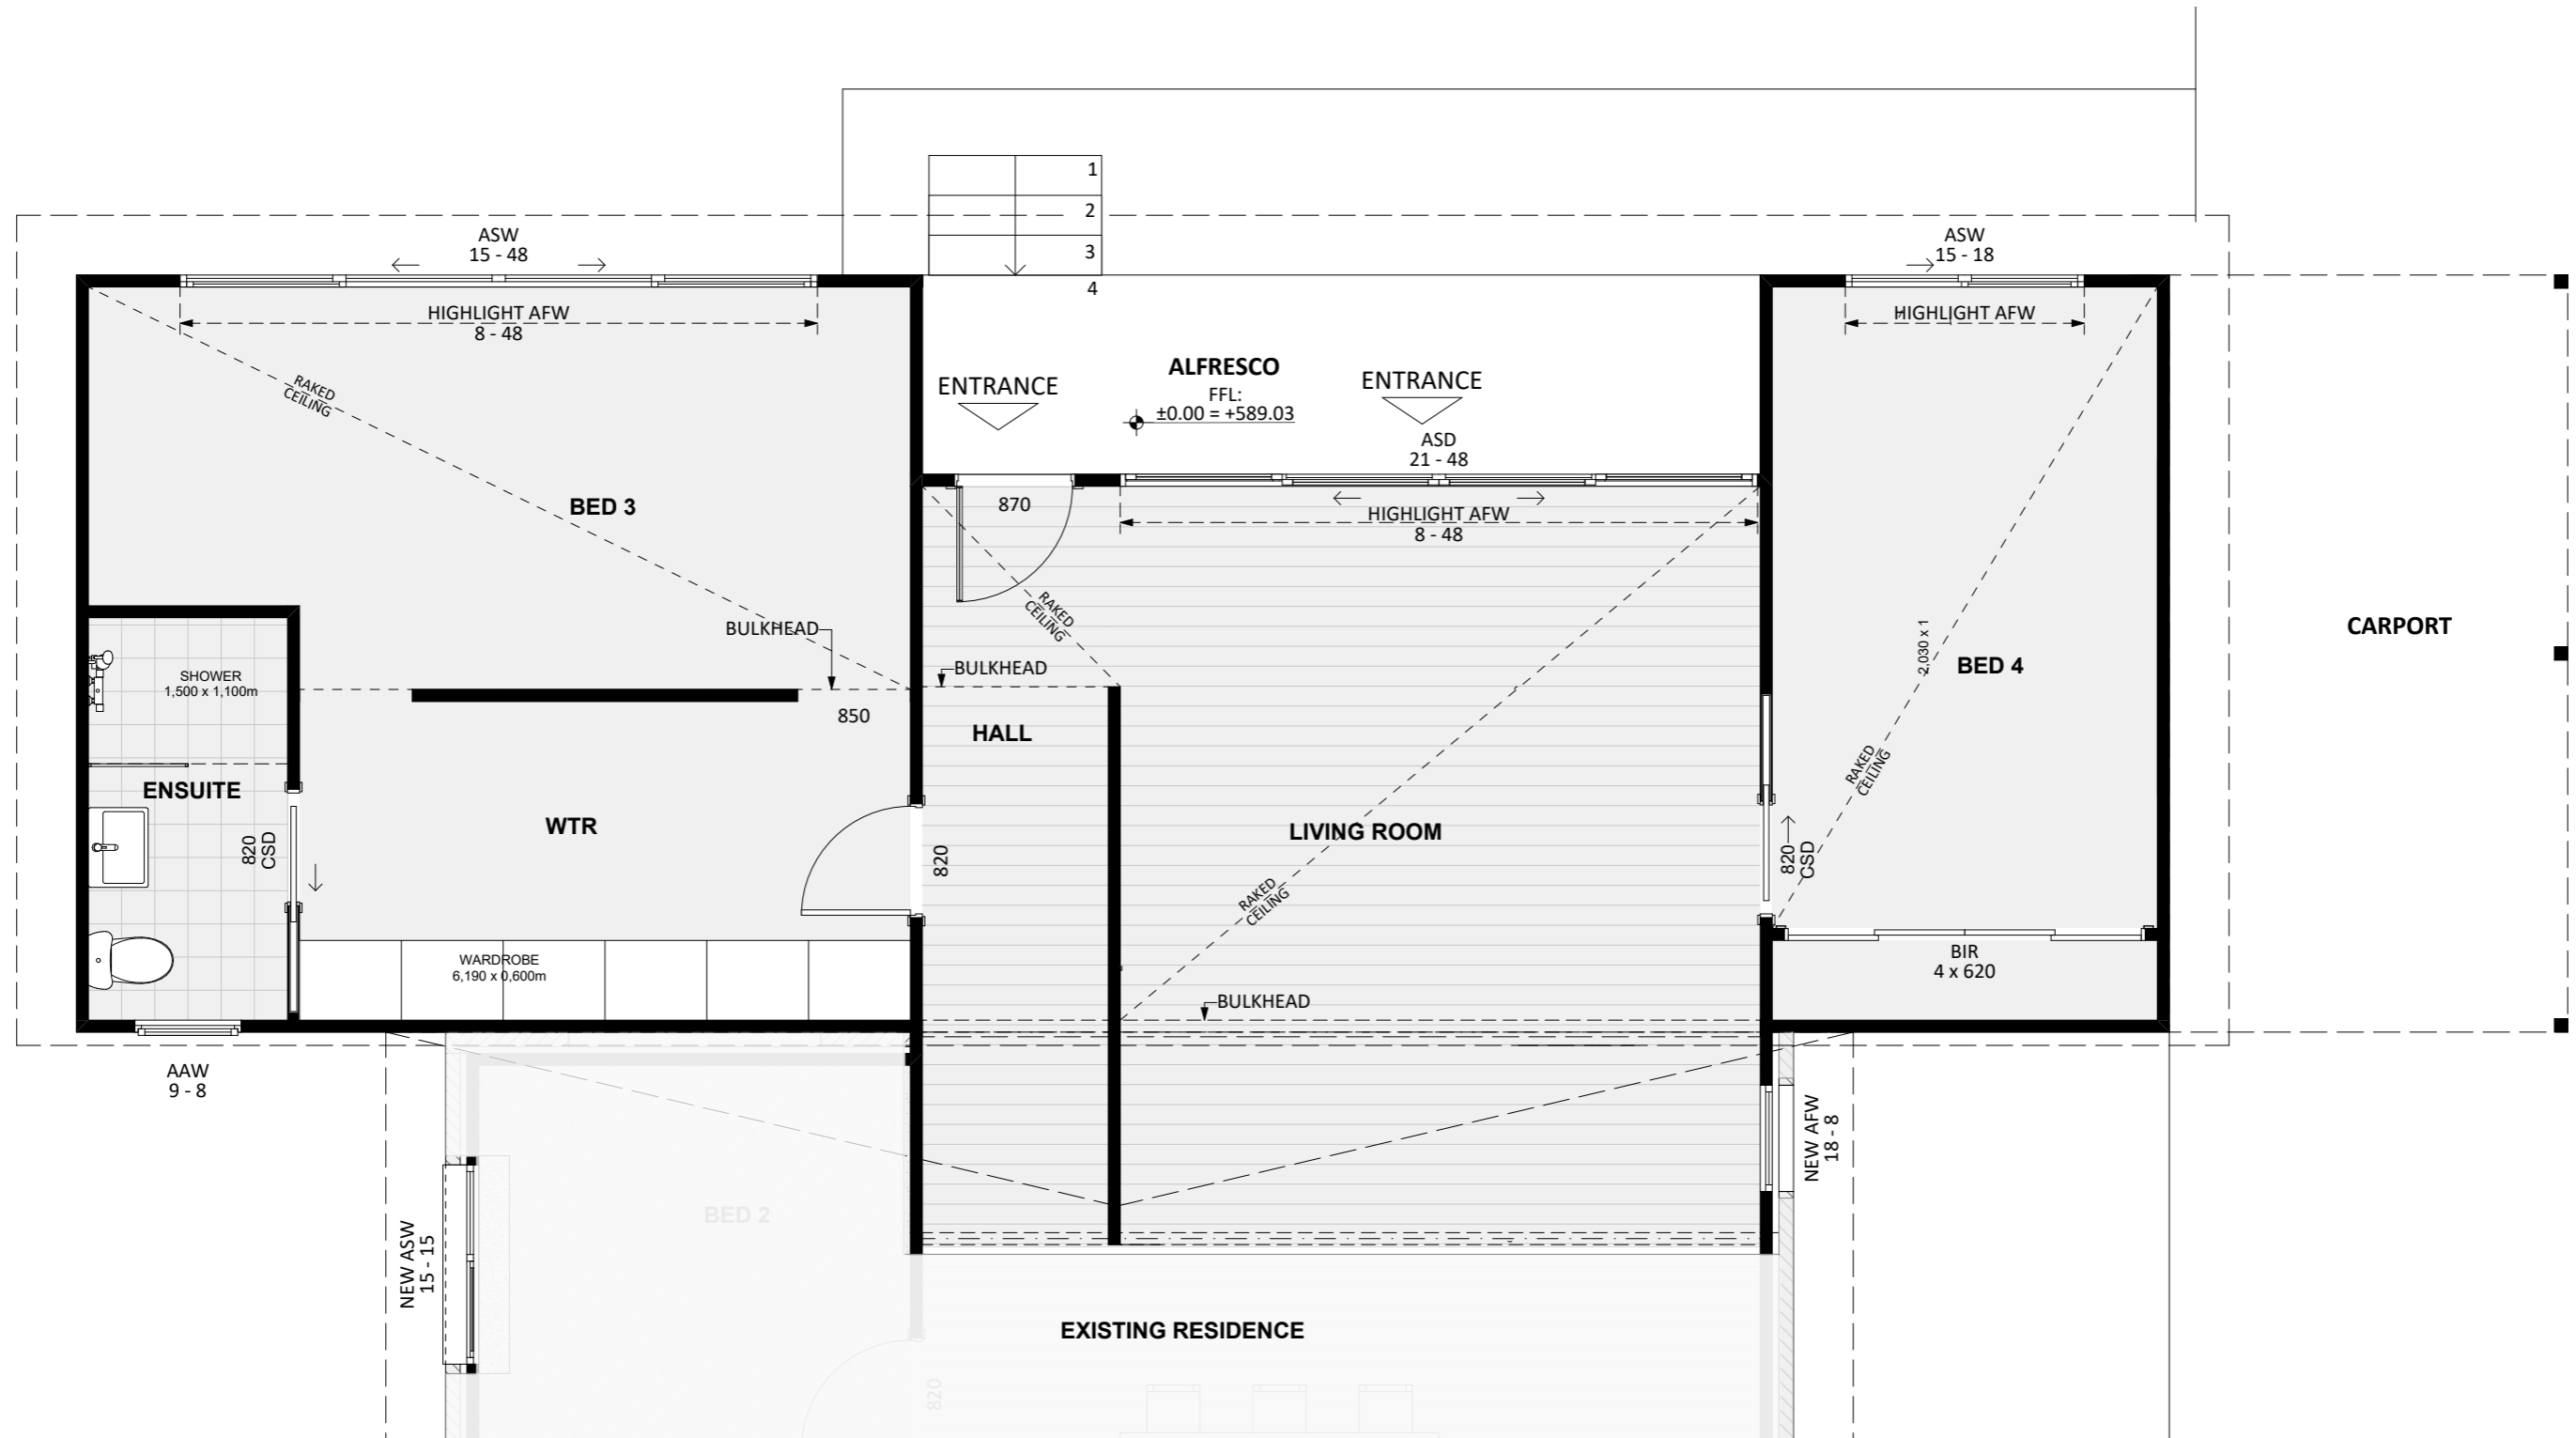

1284

ACT Building Lic: 2012767

FIXED
PRICE
EXTENSIONS

Aluminium Window and Door Frames
Colour: Monument

Colorbond Roofing
Colour: Shale Grey

Lysaght Longlone - Vertical
Colour: Dulux Leadman

Modinex Newport Channel - Blackbutt
Colour: Natural Wood

An elevation is the height of the structure from ground level to the height of the roof.

NORTH-WEST ELEV. - EXT.

SOUTH-EAST ELEV. - EXT.

An elevation is the height of the structure from ground level to the height of the roof.