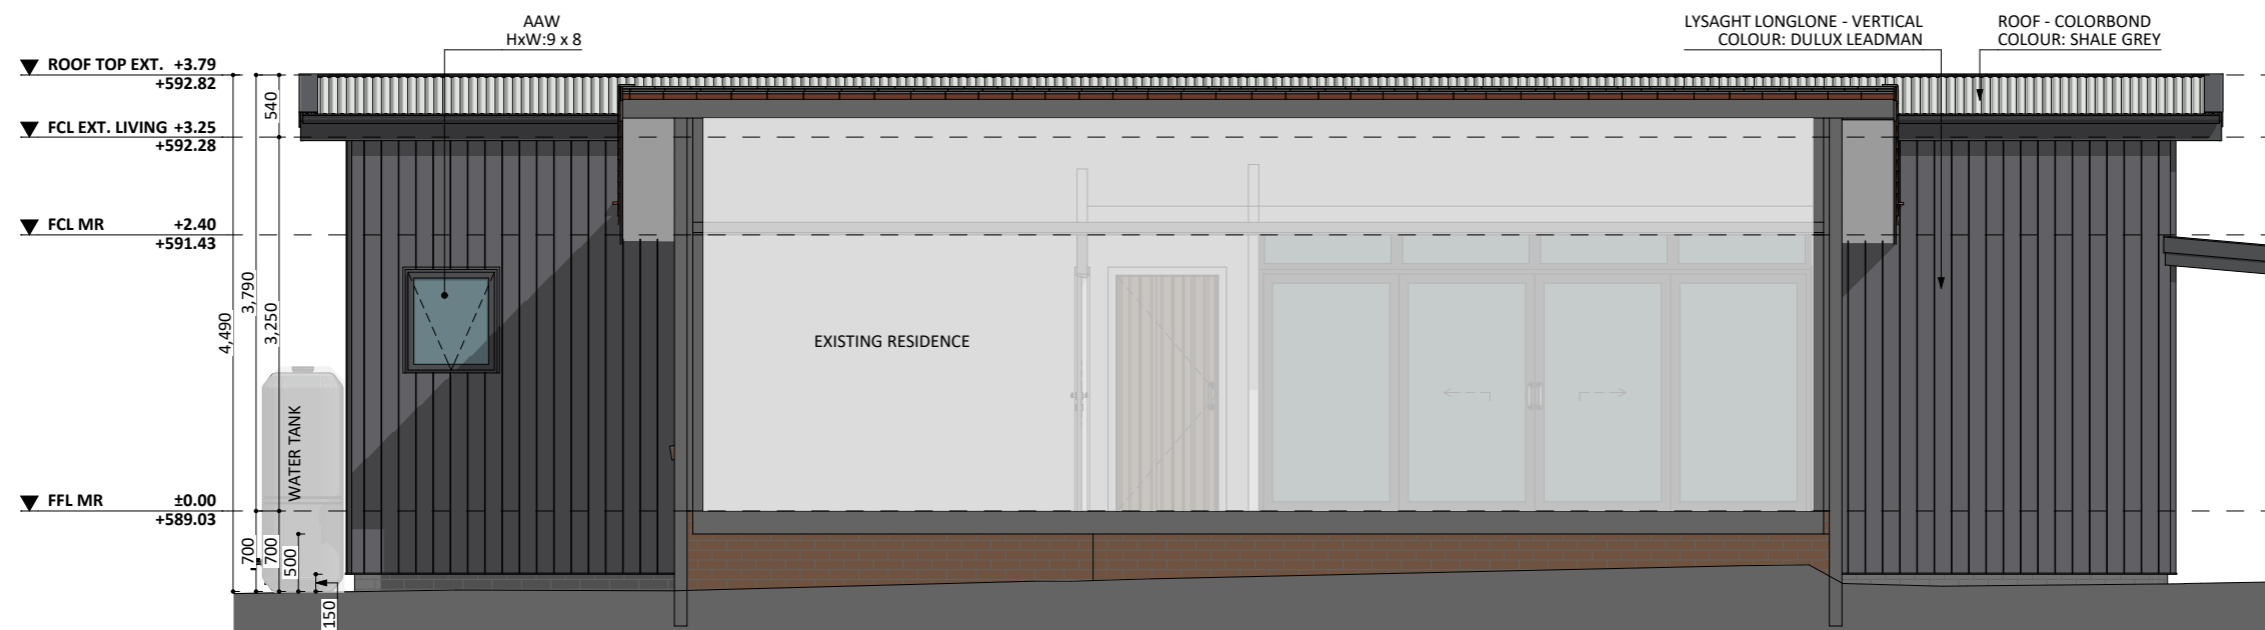

1284

ACT Building Lic: 2012767

FIXED
PRICE
EXTENSIONS

Aluminium Window and Door Frames
Colour: Monument

Colorbond Roofing
Colour: Shale Grey

Lysaght Longlone - Vertical
Colour: Dulux Leadman

Modinex Newport Channel - Blackbutt
Colour: Natural Wood

An elevation is the height of the structure from ground level to the height of the roof.

NORTH-WEST ELEV. - EXT.

SOUTH-EAST ELEV. - EXT.

An elevation is the height of the structure from ground level to the height of the roof.