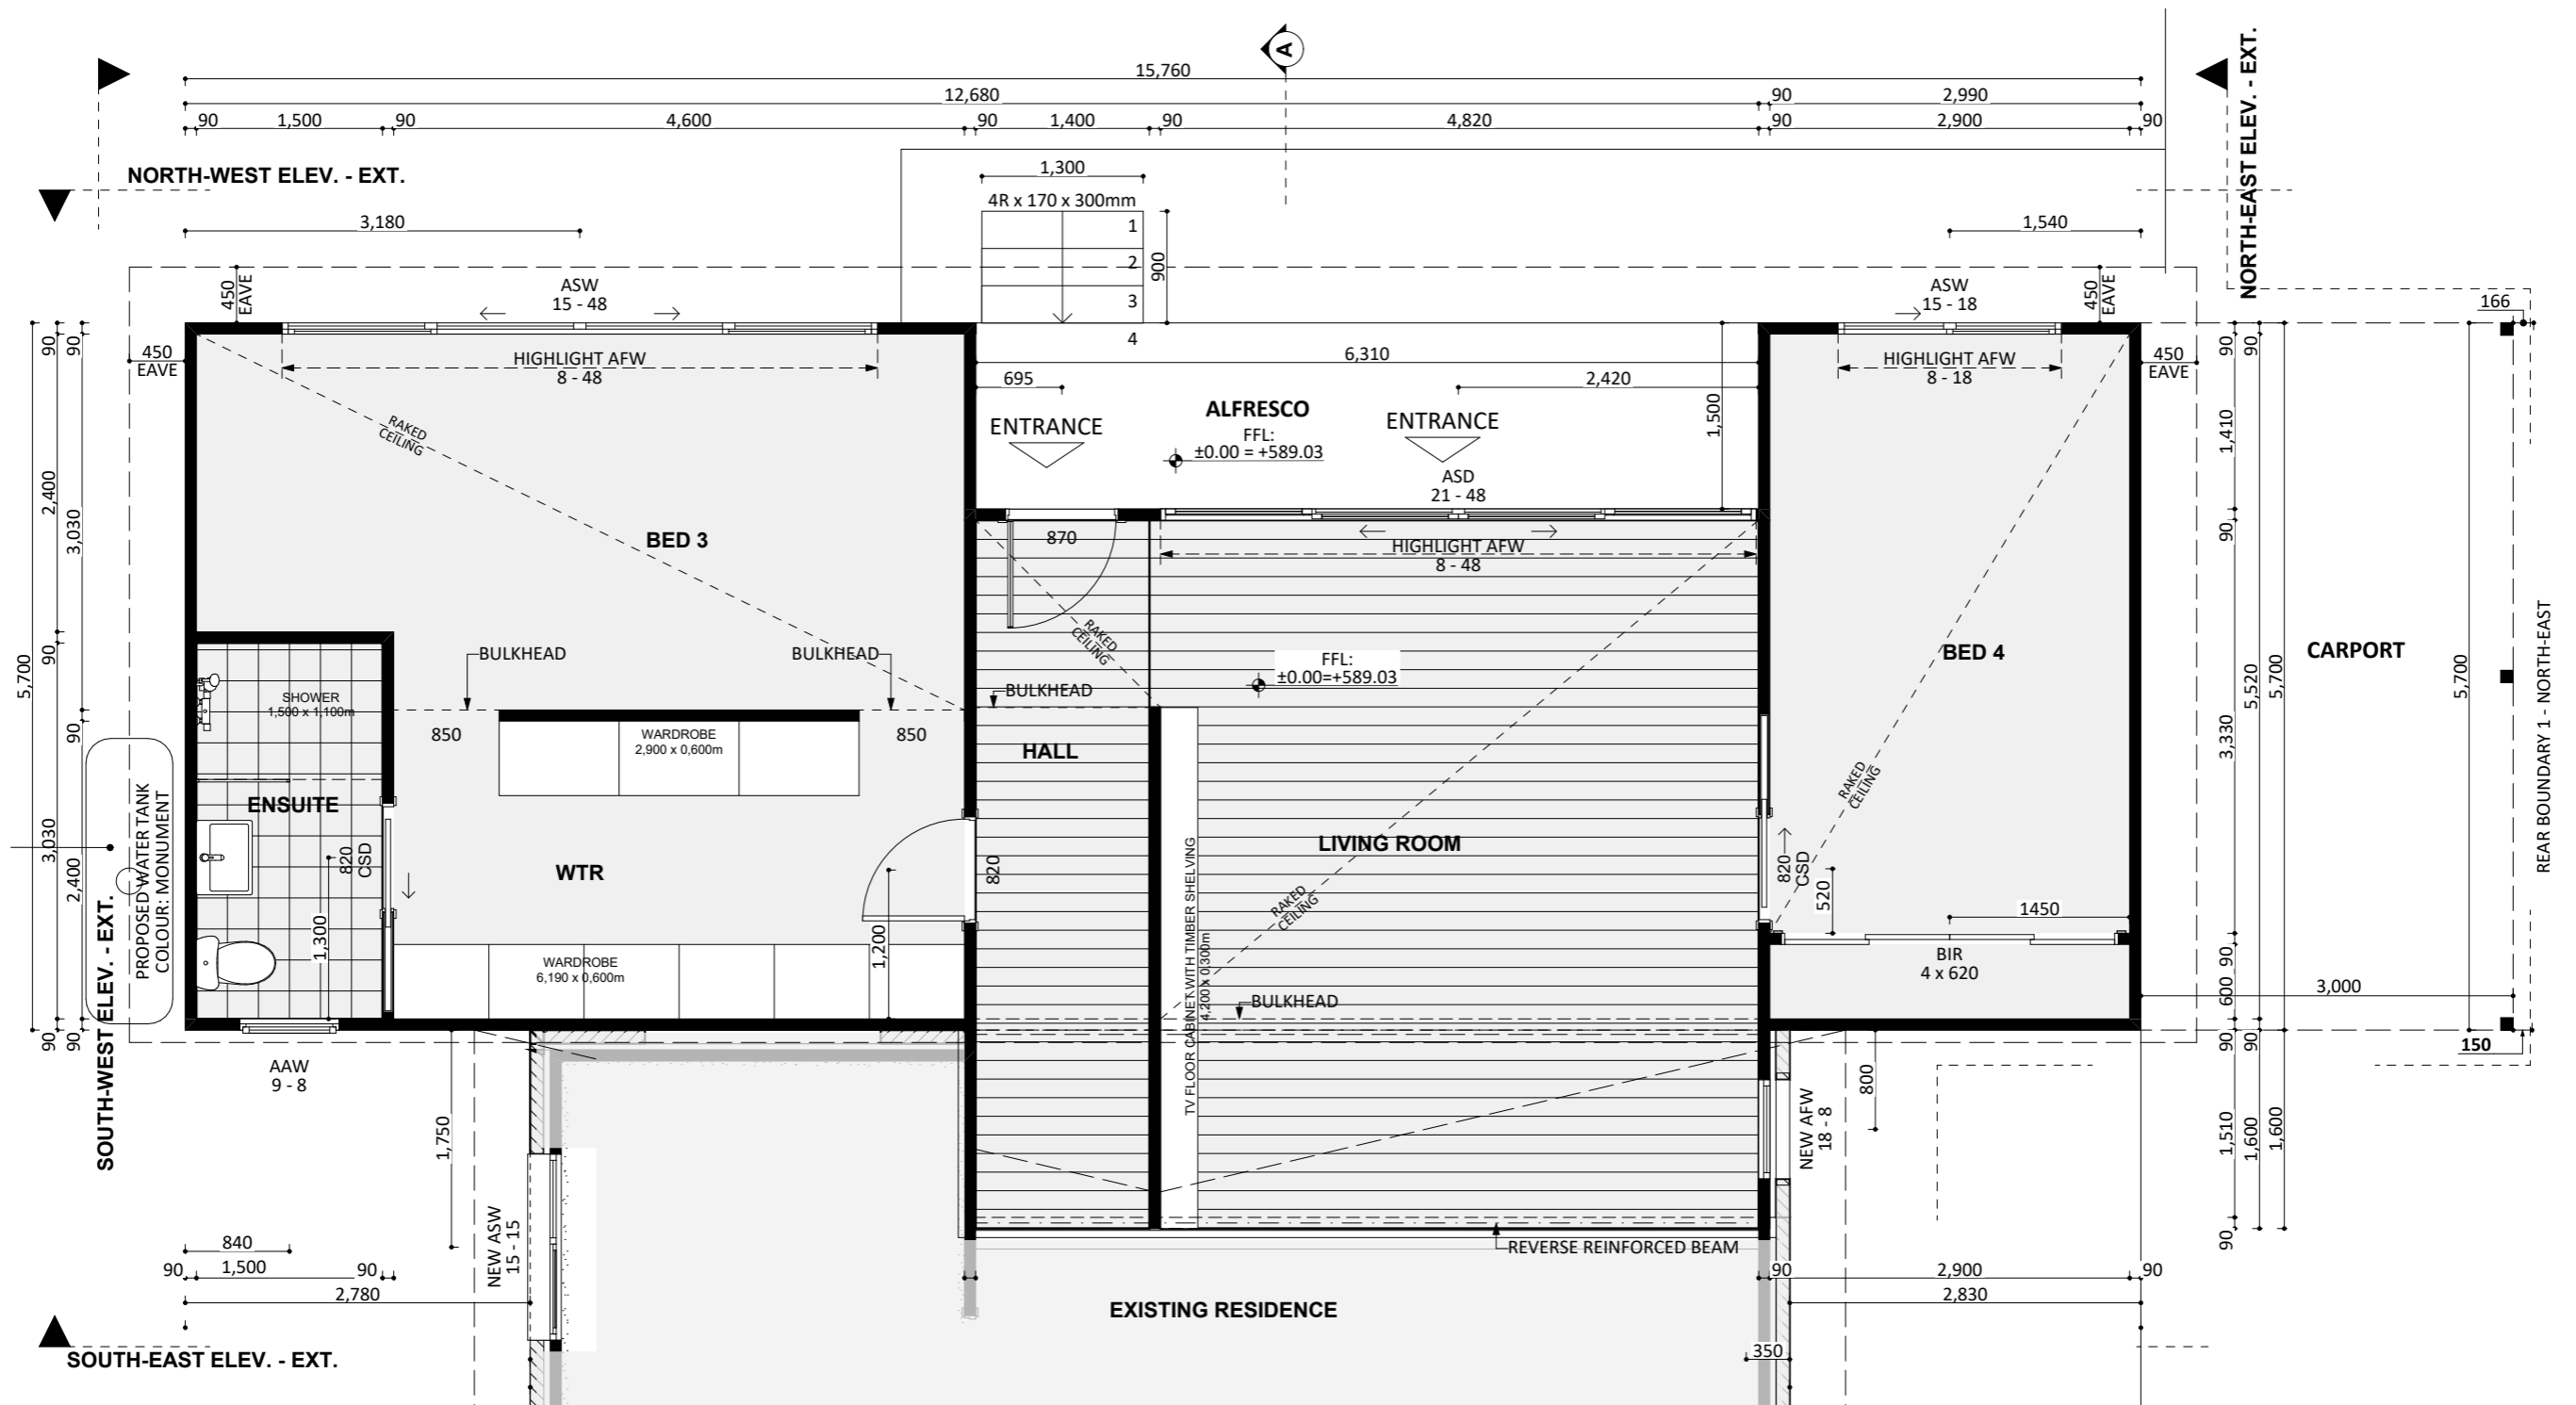

1284

ACT Building Lic: 2012767

FIXED
PRICE
EXTENSIONS

Aluminium Window and Door Frames
Colour: Monument

Colorbond Roofing
Colour: Shale Grey

Lysaght Longlone - Vertical
Colour: Dulux Leadman

Modinex Newport Channel - Blackbutt
Colour: Natural Wood

An elevation is the height of the structure from ground level to the height of the roof.

NORTH-WEST ELEV. - EXT.

SOUTH-EAST ELEV. - EXT.

An elevation is the height of the structure from ground level to the height of the roof.