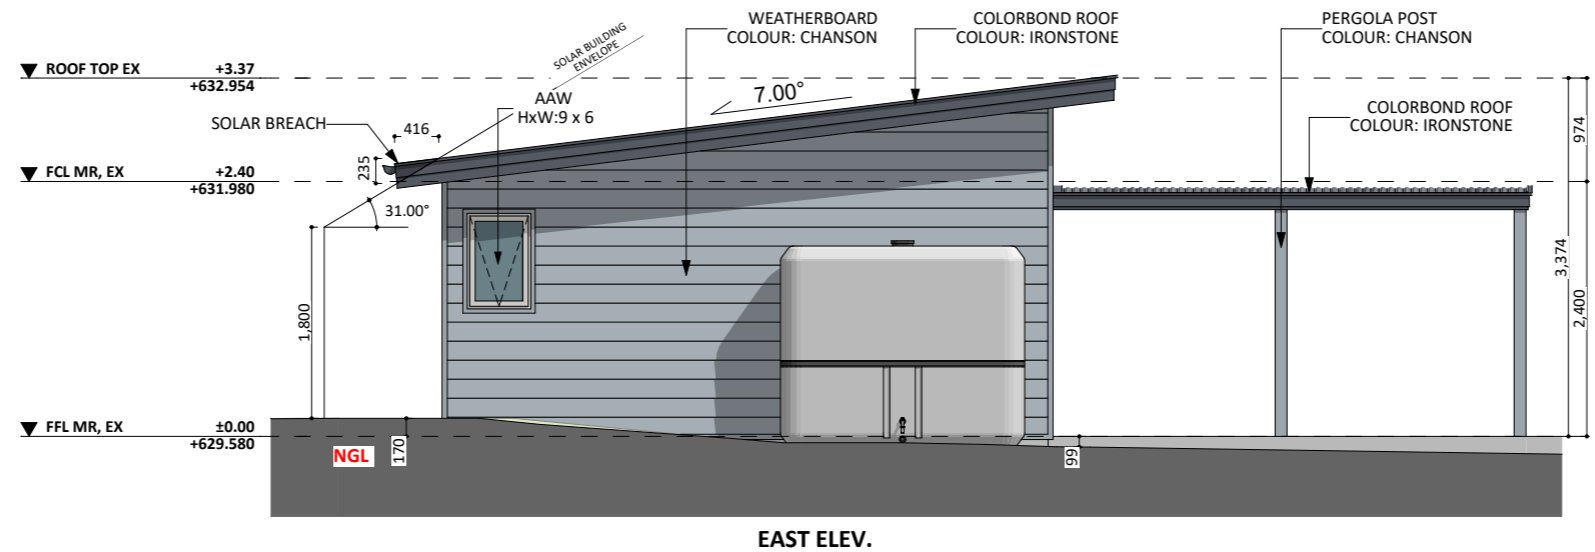

1252

ACT Building Lic: 2012767

**FIXED**  
**PRICE**  
**EXTENSIONS**

Weatherboard  
Colour: Chanson

Colorbond Roofing  
Colour: Ironstone

Aluminium Windows/Doors  
Colour: Pearl White

An elevation is the height of the structure from ground level to the height of the roof.

An elevation is the height of the structure from ground level to the height of the roof.

 **FIXED  
PRICE  
EXTENSIONS**

[fixedpriceextensions.com.au](http://fixedpriceextensions.com.au)  
[canberragrannyflatbuilders.com.au](http://canberragrannyflatbuilders.com.au)