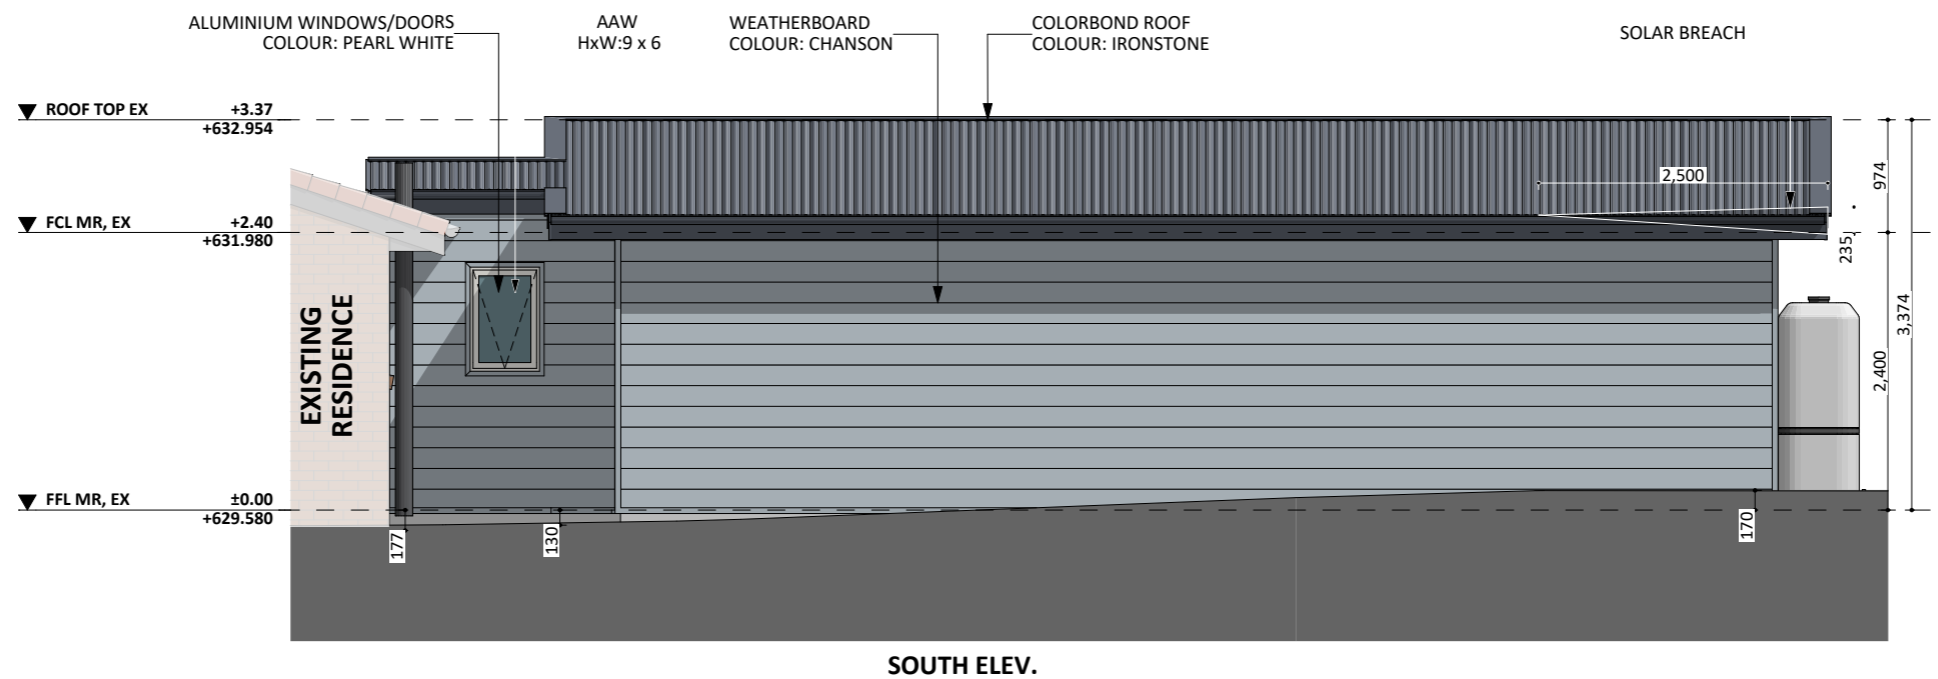

1252

ACT Building Lic: 2012767

**FIXED**  
**PRICE**  
**EXTENSIONS**

Weatherboard  
Colour: Chanson

Colorbond Roofing  
Colour: Ironstone

Aluminium Windows/Doors  
Colour: Pearl White

An elevation is the height of the structure from ground level to the height of the roof.

An elevation is the height of the structure from ground level to the height of the roof.

 **FIXED  
PRICE  
EXTENSIONS**

[fixedpriceextensions.com.au](http://fixedpriceextensions.com.au)  
[canberragrannyflatbuilders.com.au](http://canberragrannyflatbuilders.com.au)