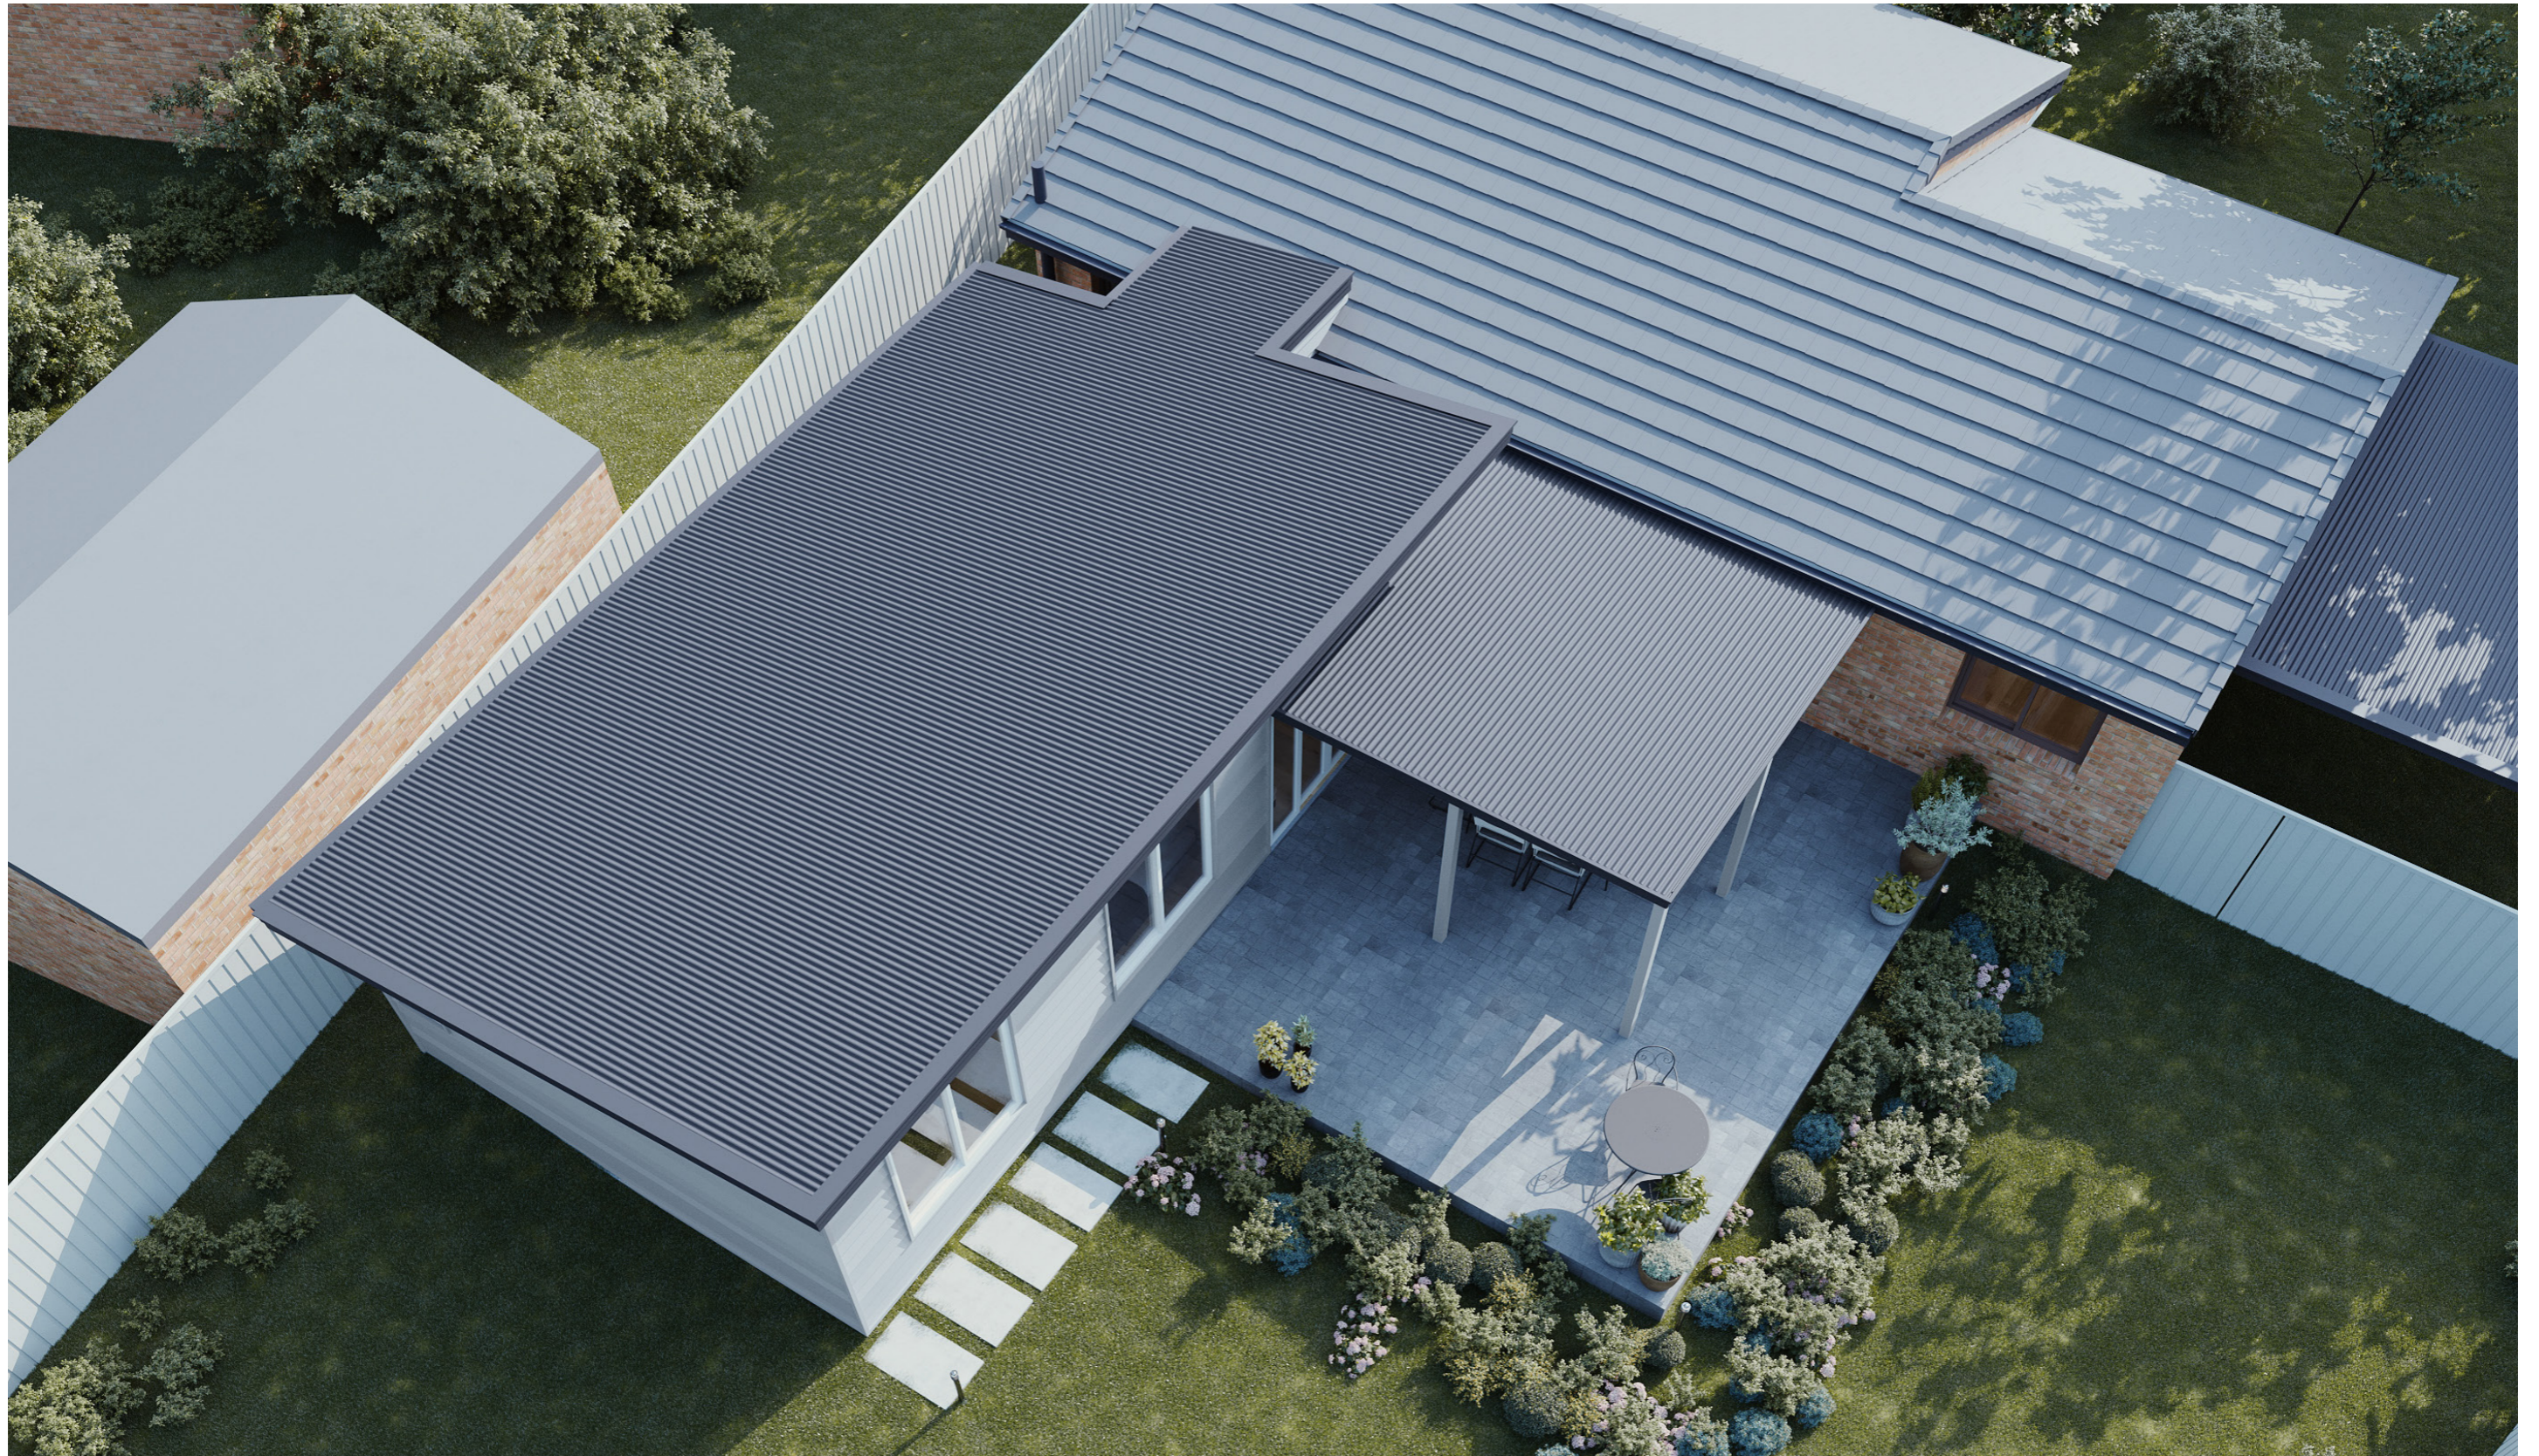

1252

ACT Building Lic: 2012767

**FIXED**  
**PRICE**  
**EXTENSIONS**

Weatherboard  
Colour: Chanson

Colorbond Roofing  
Colour: Ironstone

Aluminium Windows/Doors  
Colour: Pearl White

An elevation is the height of the structure from ground level to the height of the roof.

An elevation is the height of the structure from ground level to the height of the roof.

 **FIXED  
PRICE  
EXTENSIONS**

[fixedpriceextensions.com.au](http://fixedpriceextensions.com.au)  
[canberragrannyflatbuilders.com.au](http://canberragrannyflatbuilders.com.au)