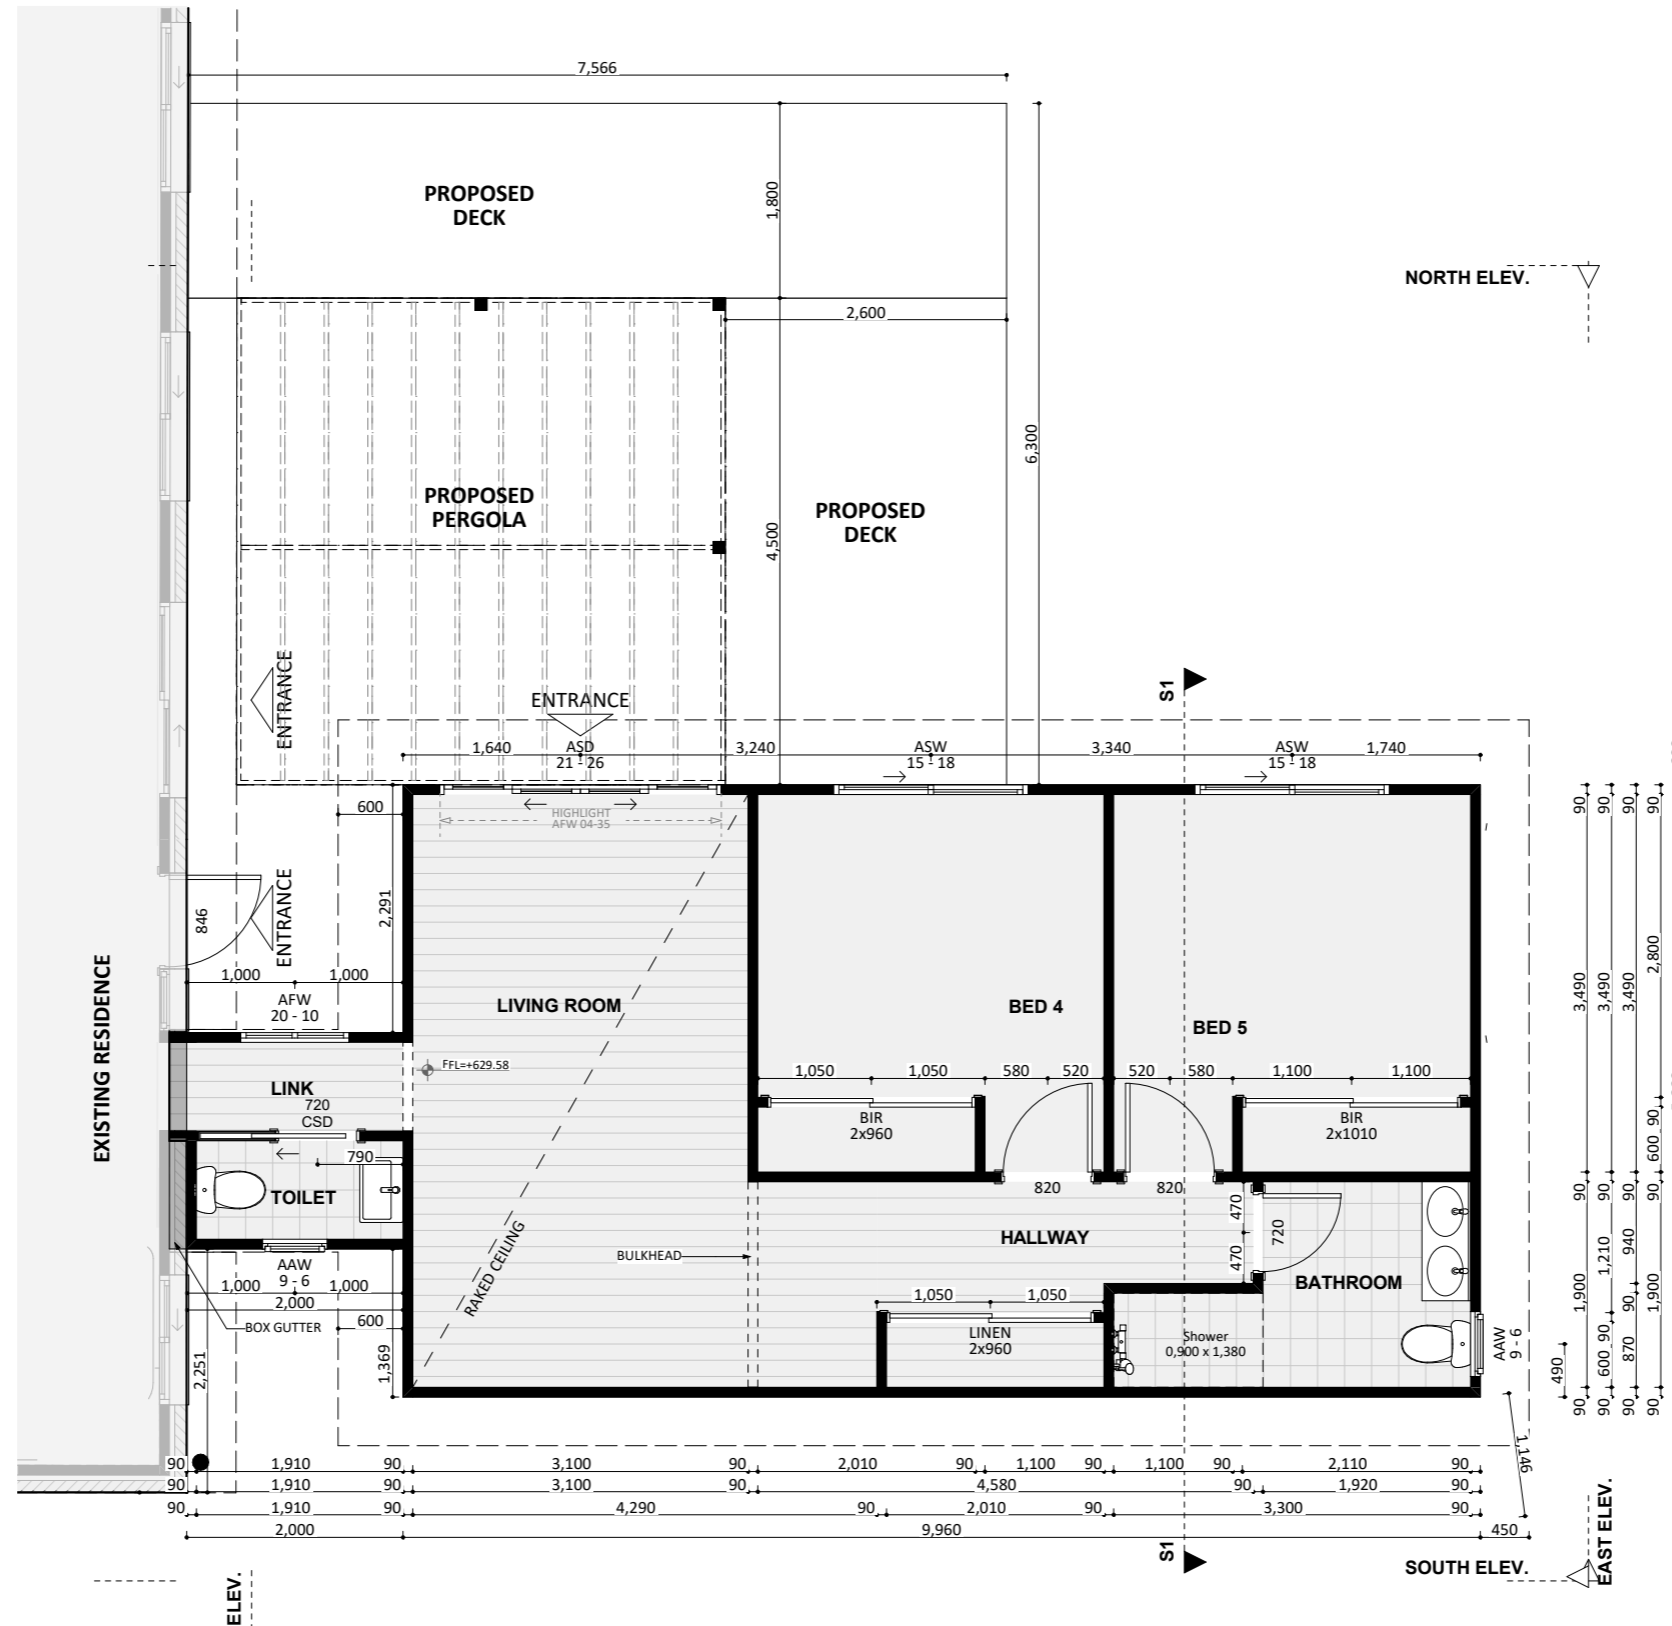

1252

ACT Building Lic: 2012767

**FIXED**  
**PRICE**  
**EXTENSIONS**

Weatherboard  
Colour: Chanson

Colorbond Roofing  
Colour: Ironstone

Aluminium Windows/Doors  
Colour: Pearl White

An elevation is the height of the structure from ground level to the height of the roof.

An elevation is the height of the structure from ground level to the height of the roof.

 **FIXED  
PRICE  
EXTENSIONS**

[fixedpriceextensions.com.au](http://fixedpriceextensions.com.au)  
[canberragrannyflatbuilders.com.au](http://canberragrannyflatbuilders.com.au)