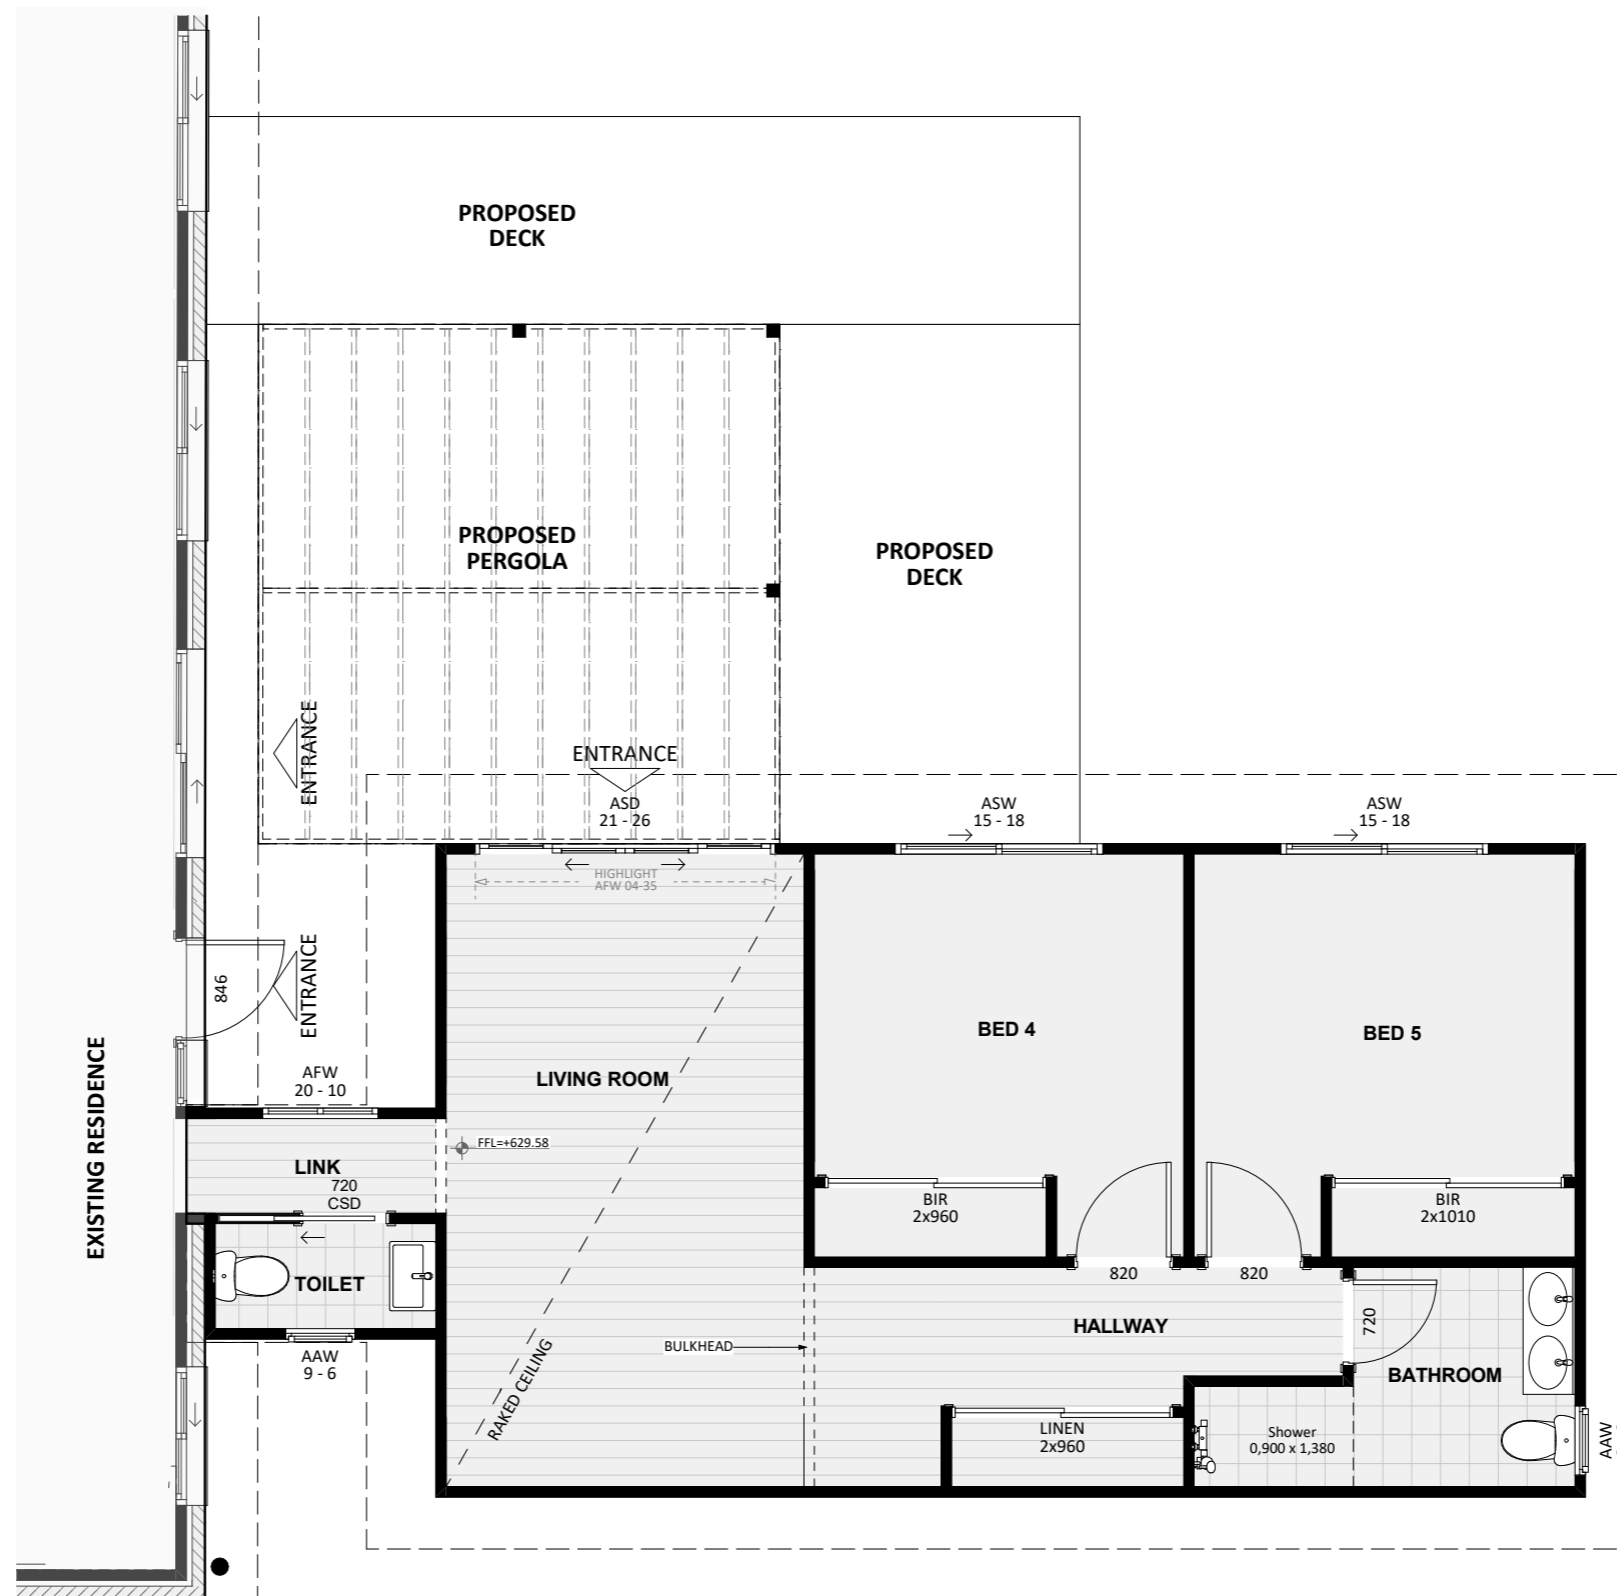

1252

ACT Building Lic: 2012767

**FIXED**  
**PRICE**  
**EXTENSIONS**

Weatherboard  
Colour: Chanson

Colorbond Roofing  
Colour: Ironstone

Aluminium Windows/Doors  
Colour: Pearl White

An elevation is the height of the structure from ground level to the height of the roof.

An elevation is the height of the structure from ground level to the height of the roof.

 **FIXED  
PRICE  
EXTENSIONS**

[fixedpriceextensions.com.au](http://fixedpriceextensions.com.au)  
[canberragrannyflatbuilders.com.au](http://canberragrannyflatbuilders.com.au)