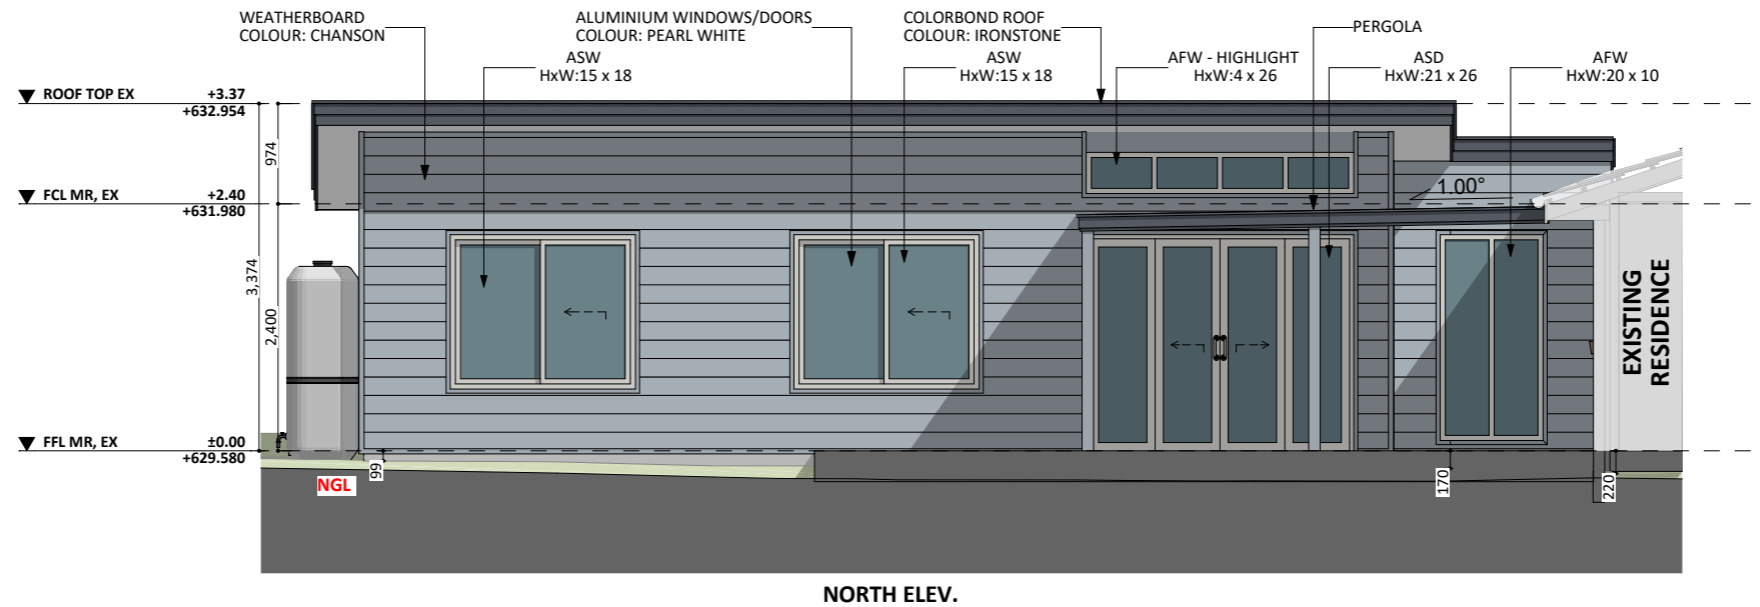

1252

ACT Building Lic: 2012767

**FIXED**  
**PRICE**  
**EXTENSIONS**

Weatherboard  
Colour: Chanson

Colorbond Roofing  
Colour: Ironstone

Aluminium Windows/Doors  
Colour: Pearl White

An elevation is the height of the structure from ground level to the height of the roof.

An elevation is the height of the structure from ground level to the height of the roof.

 **FIXED  
PRICE  
EXTENSIONS**

[fixedpriceextensions.com.au](http://fixedpriceextensions.com.au)  
[canberragrannyflatbuilders.com.au](http://canberragrannyflatbuilders.com.au)