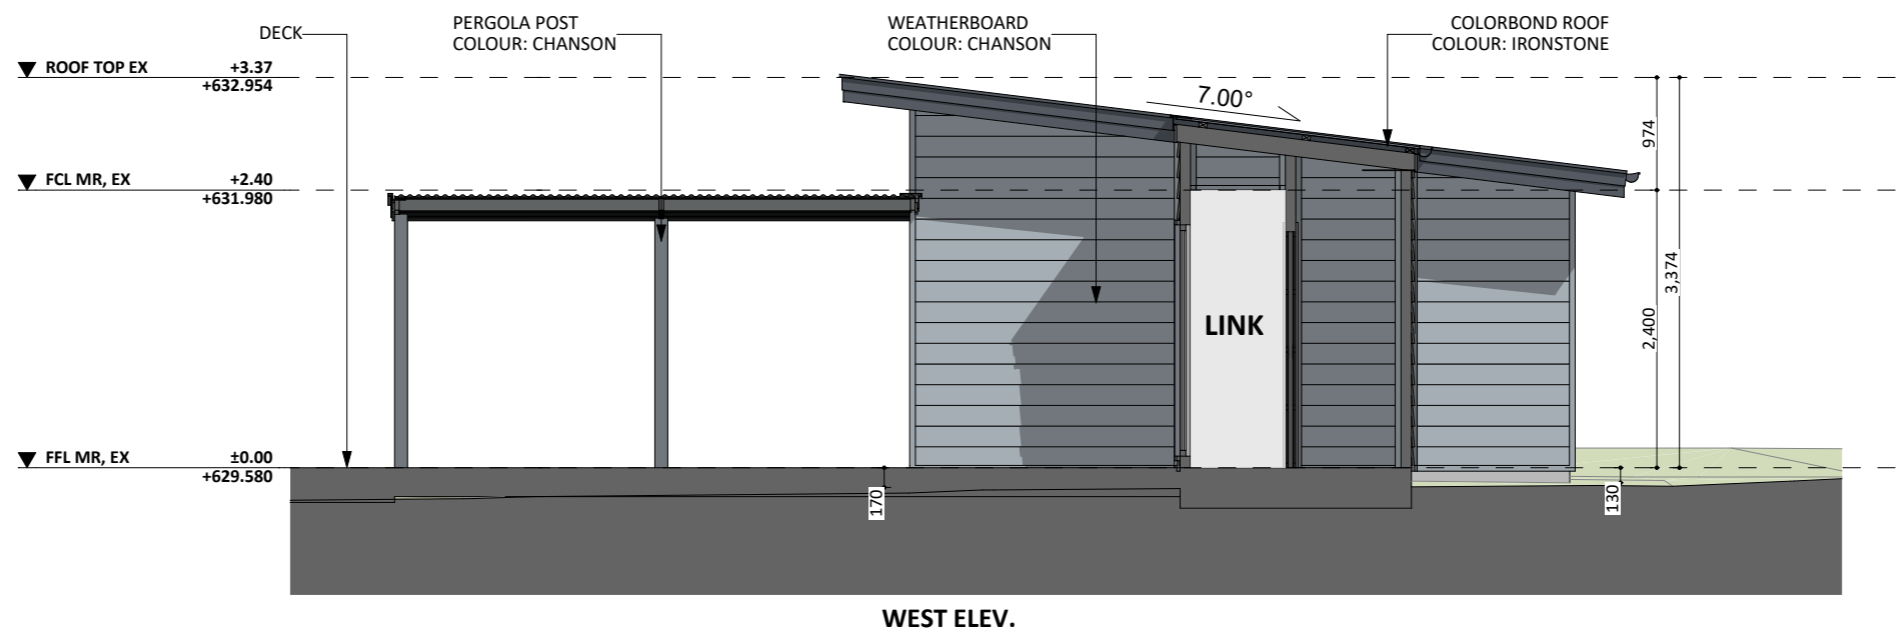

1252

ACT Building Lic: 2012767

**FIXED**  
**PRICE**  
**EXTENSIONS**

Weatherboard  
Colour: Chanson

Colorbond Roofing  
Colour: Ironstone

Aluminium Windows/Doors  
Colour: Pearl White

An elevation is the height of the structure from ground level to the height of the roof.

An elevation is the height of the structure from ground level to the height of the roof.

 **FIXED  
PRICE  
EXTENSIONS**

[fixedpriceextensions.com.au](http://fixedpriceextensions.com.au)  
[canberragrannyflatbuilders.com.au](http://canberragrannyflatbuilders.com.au)