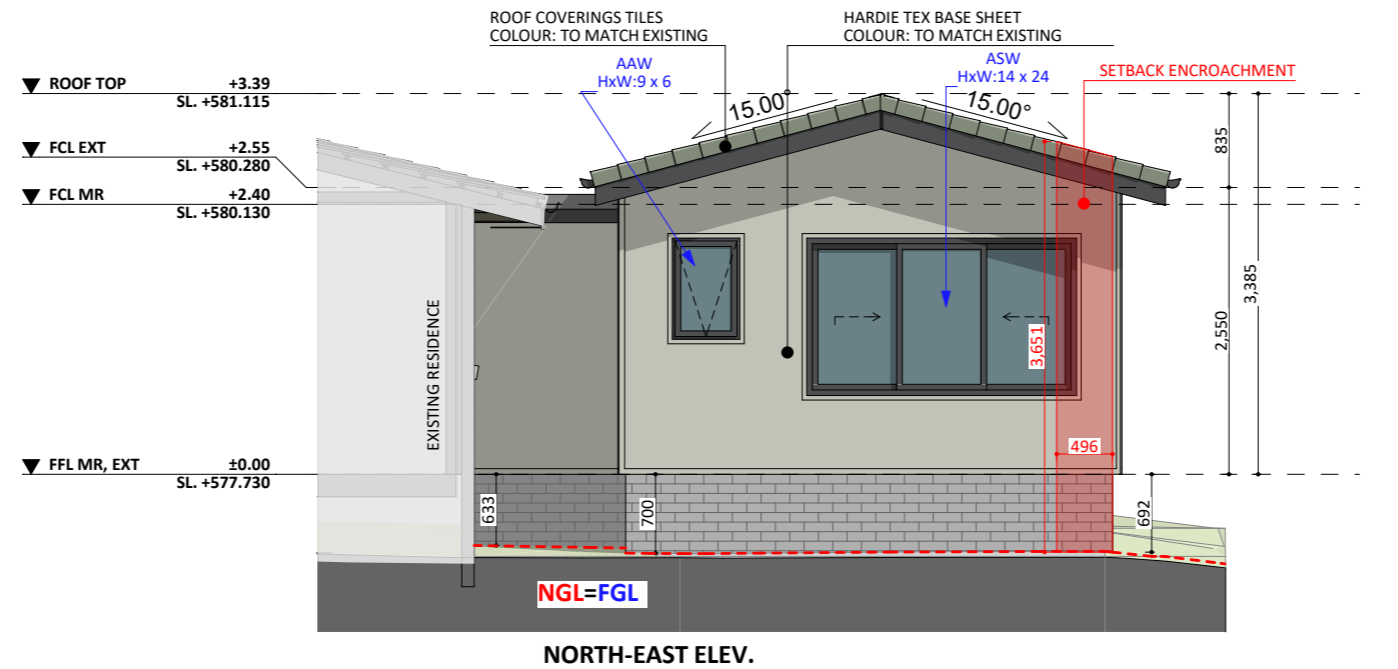

# 1228

ACT Building Lic: 2012767

**FIXED**  
**PRICE**  
**EXTENSIONS**

Gutters  
Colour: Monument

Roof Tiles  
Colour: To Match Existing

Hardie Tex Base Sheet  
Colour: To Match Existing

Aluminium Window and Door Frames  
Colour: Monument

An elevation is the height of the structure from ground level to the height of the roof.

An elevation is the height of the structure from ground level to the height of the roof.

 **FIXED  
PRICE  
EXTENSIONS**