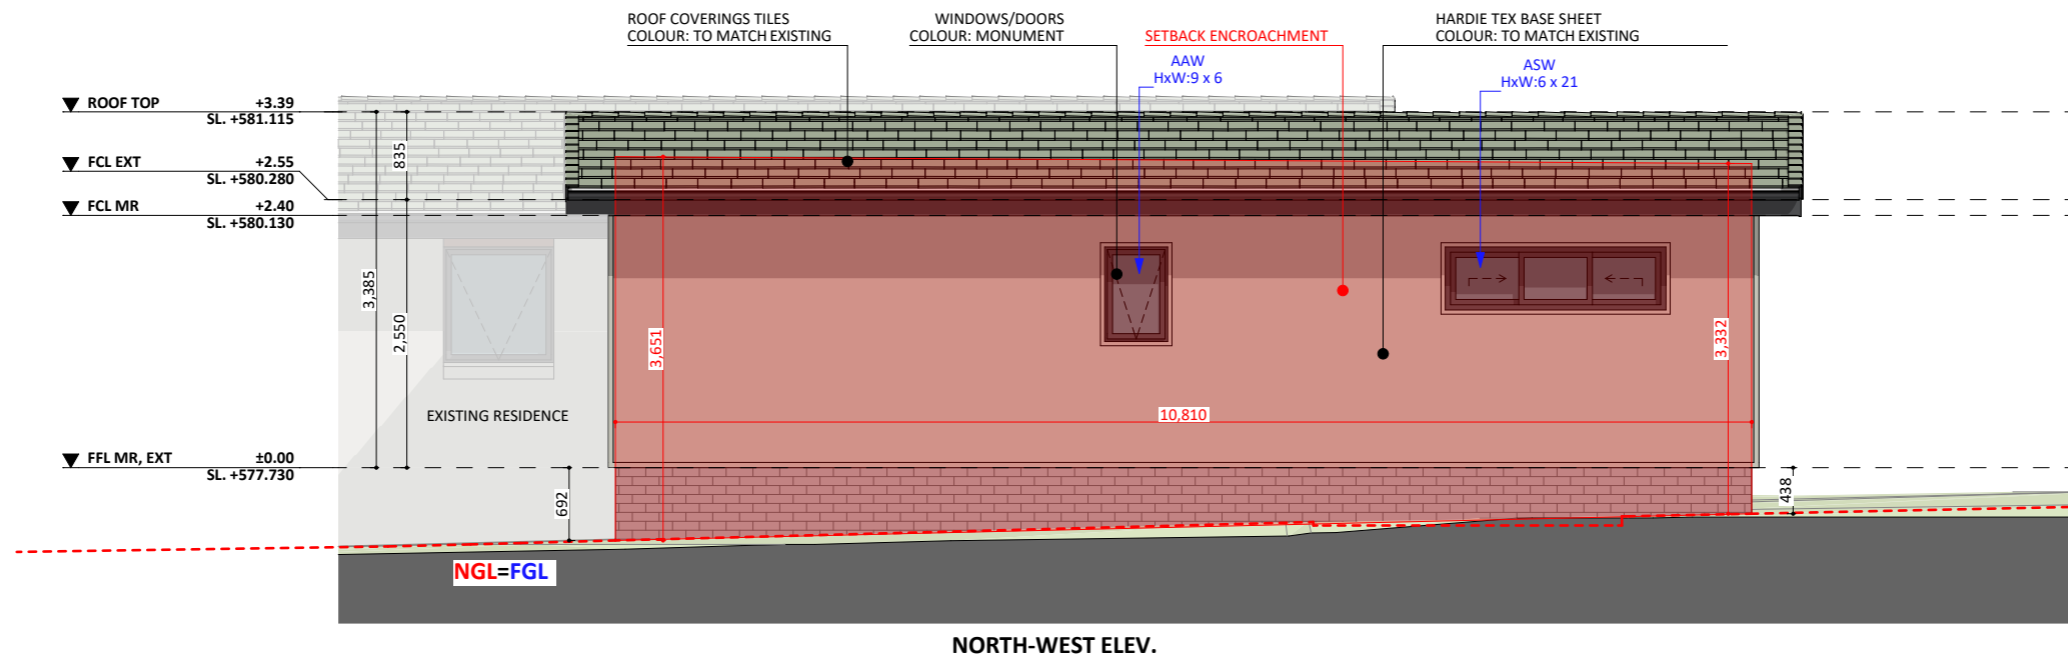

# 1228

ACT Building Lic: 2012767

**FIXED**  
**PRICE**  
**EXTENSIONS**

Gutters  
Colour: Monument

Roof Tiles  
Colour: To Match Existing

Hardie Tex Base Sheet  
Colour: To Match Existing

Aluminium Window and Door Frames  
Colour: Monument

An elevation is the height of the structure from ground level to the height of the roof.

An elevation is the height of the structure from ground level to the height of the roof.

 **FIXED  
PRICE  
EXTENSIONS**