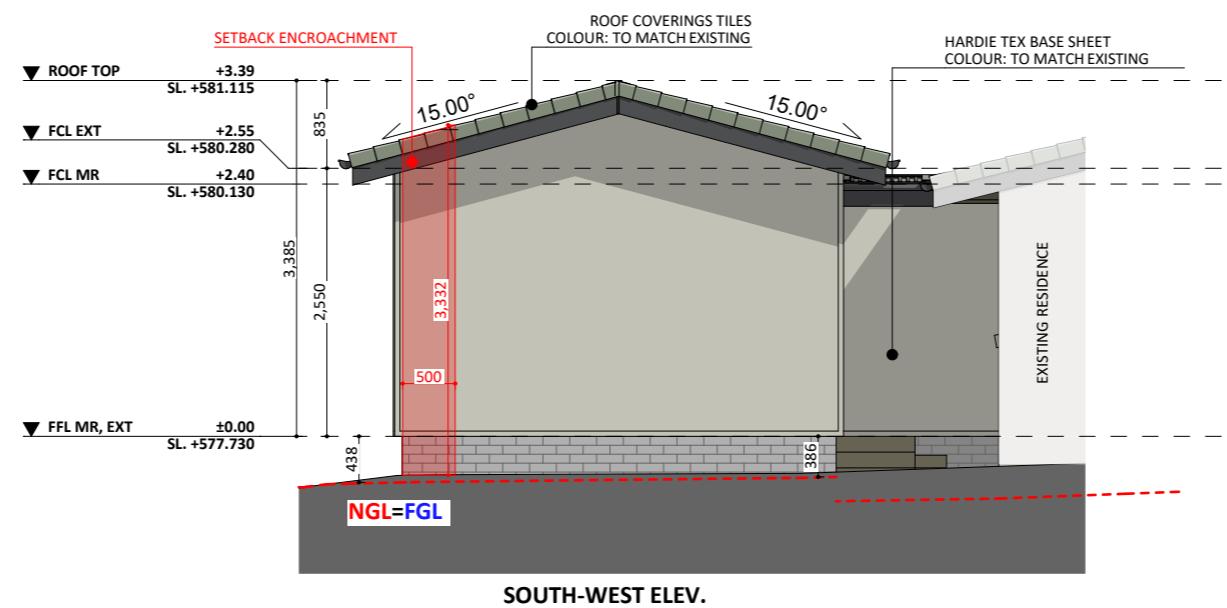

# 1228

ACT Building Lic: 2012767

**FIXED**  
**PRICE**  
**EXTENSIONS**

Gutters  
Colour: Monument

Roof Tiles  
Colour: To Match Existing

Hardie Tex Base Sheet  
Colour: To Match Existing

Aluminium Window and Door Frames  
Colour: Monument

An elevation is the height of the structure from ground level to the height of the roof.

An elevation is the height of the structure from ground level to the height of the roof.

 **FIXED  
PRICE  
EXTENSIONS**