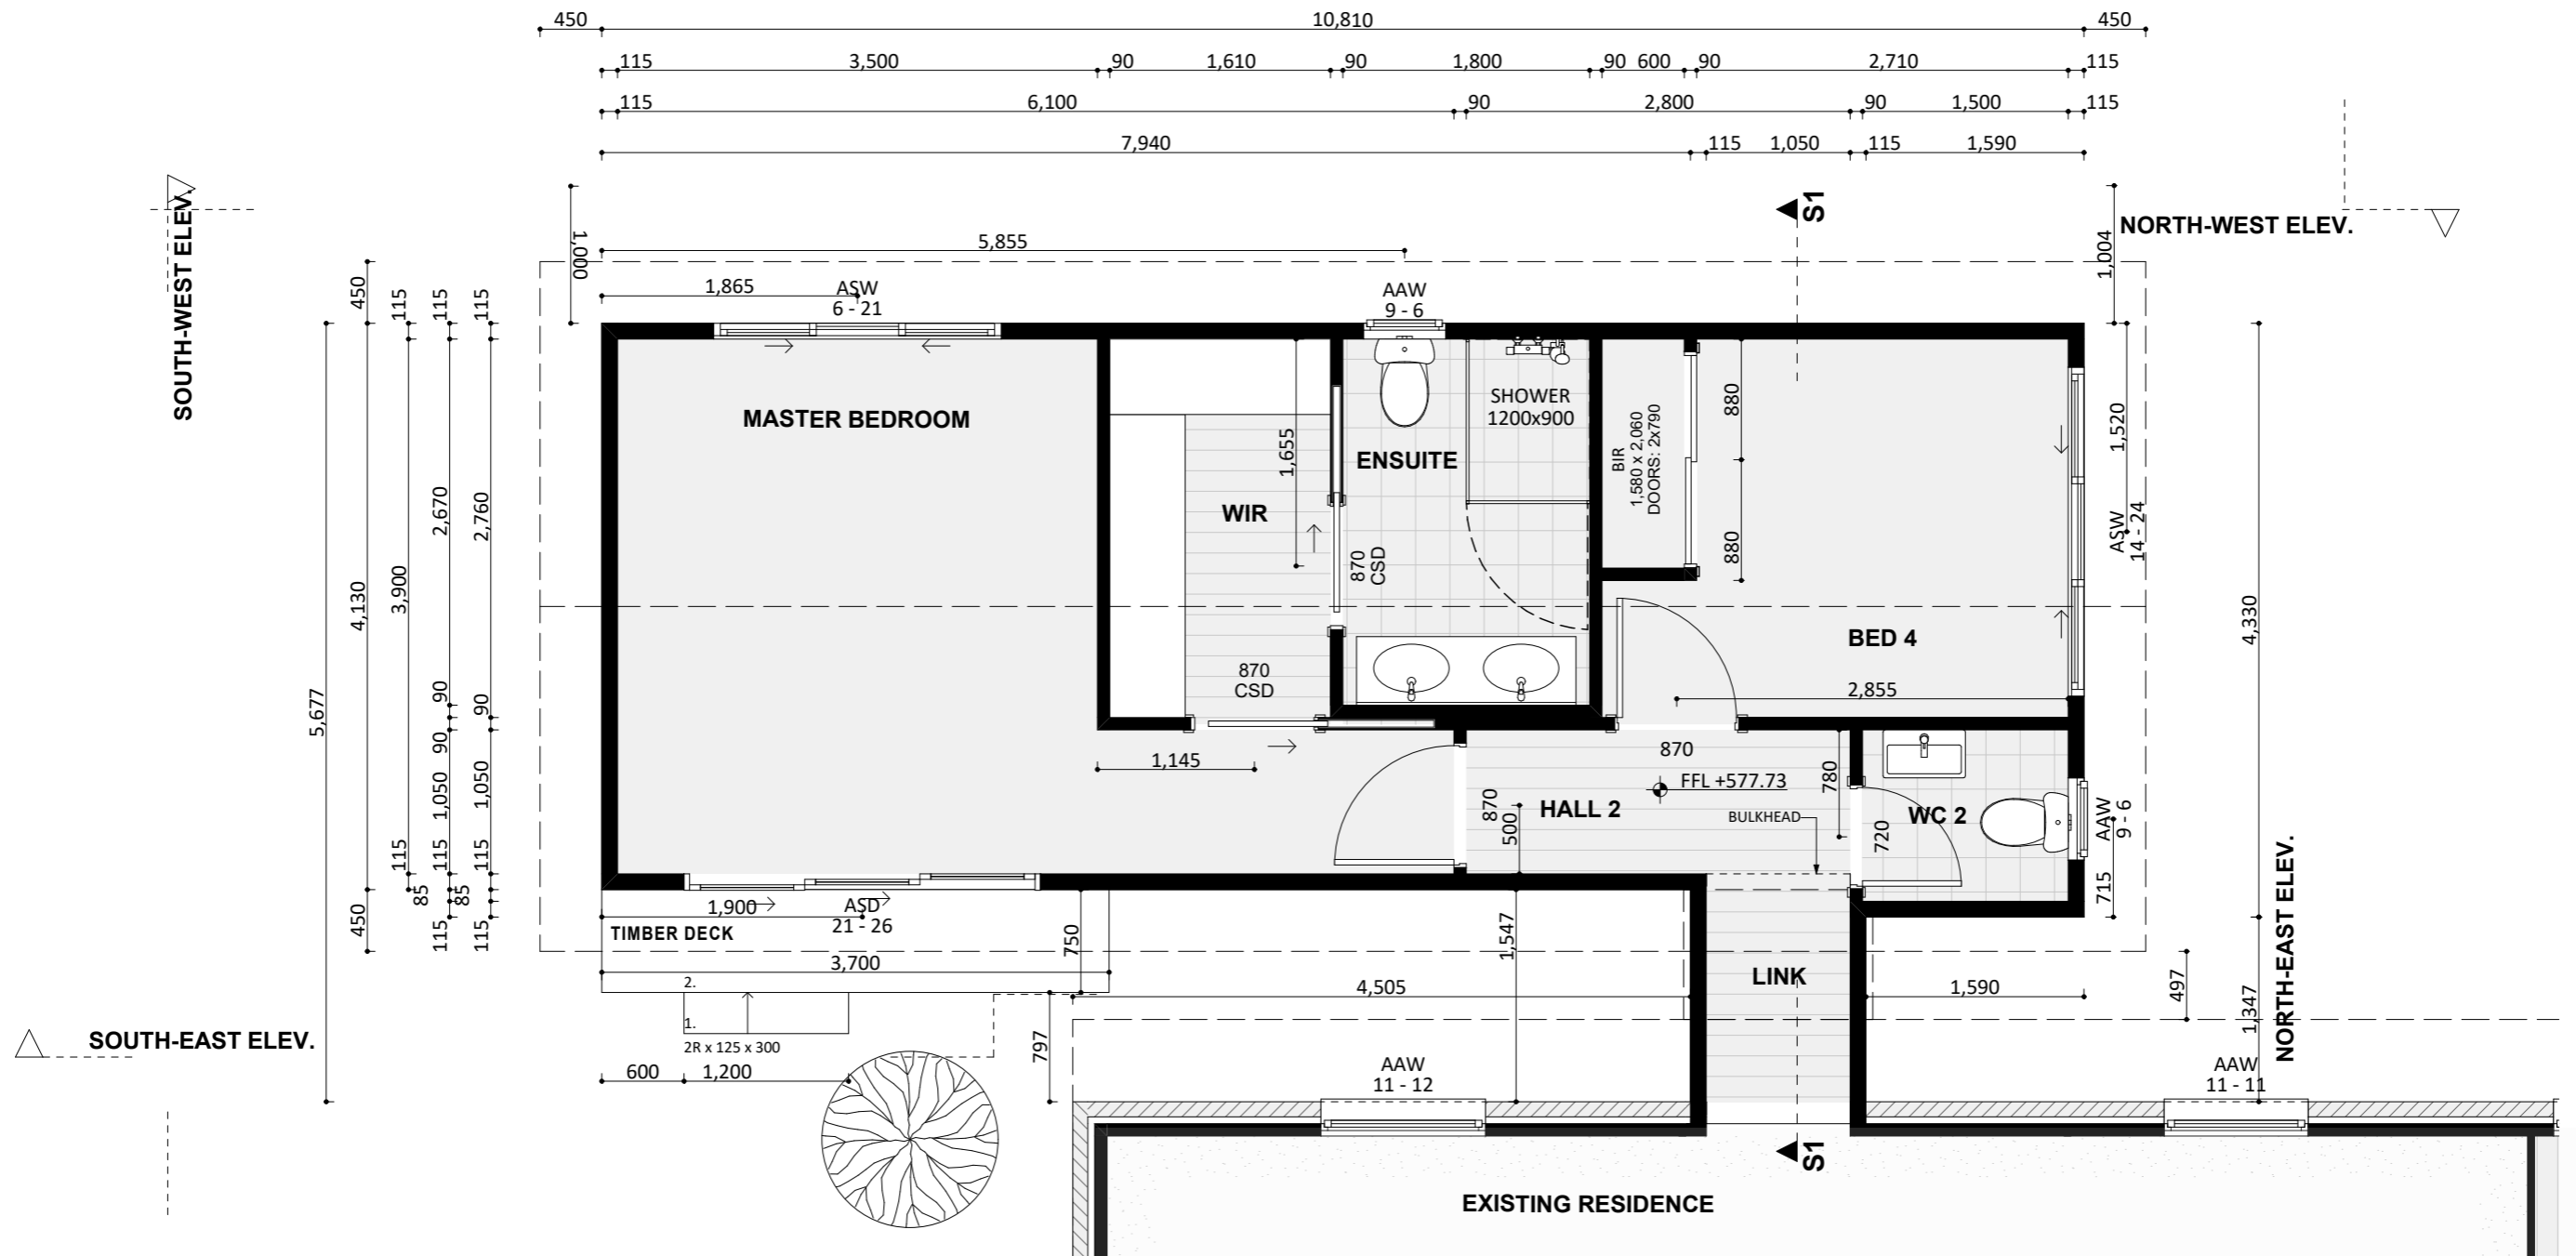

# 1228

ACT Building Lic: 2012767

**FIXED**  
**PRICE**  
**EXTENSIONS**

Gutters  
Colour: Monument

Roof Tiles  
Colour: To Match Existing

Hardie Tex Base Sheet  
Colour: To Match Existing

Aluminium Window and Door Frames  
Colour: Monument

An elevation is the height of the structure from ground level to the height of the roof.

An elevation is the height of the structure from ground level to the height of the roof.

 **FIXED  
PRICE  
EXTENSIONS**