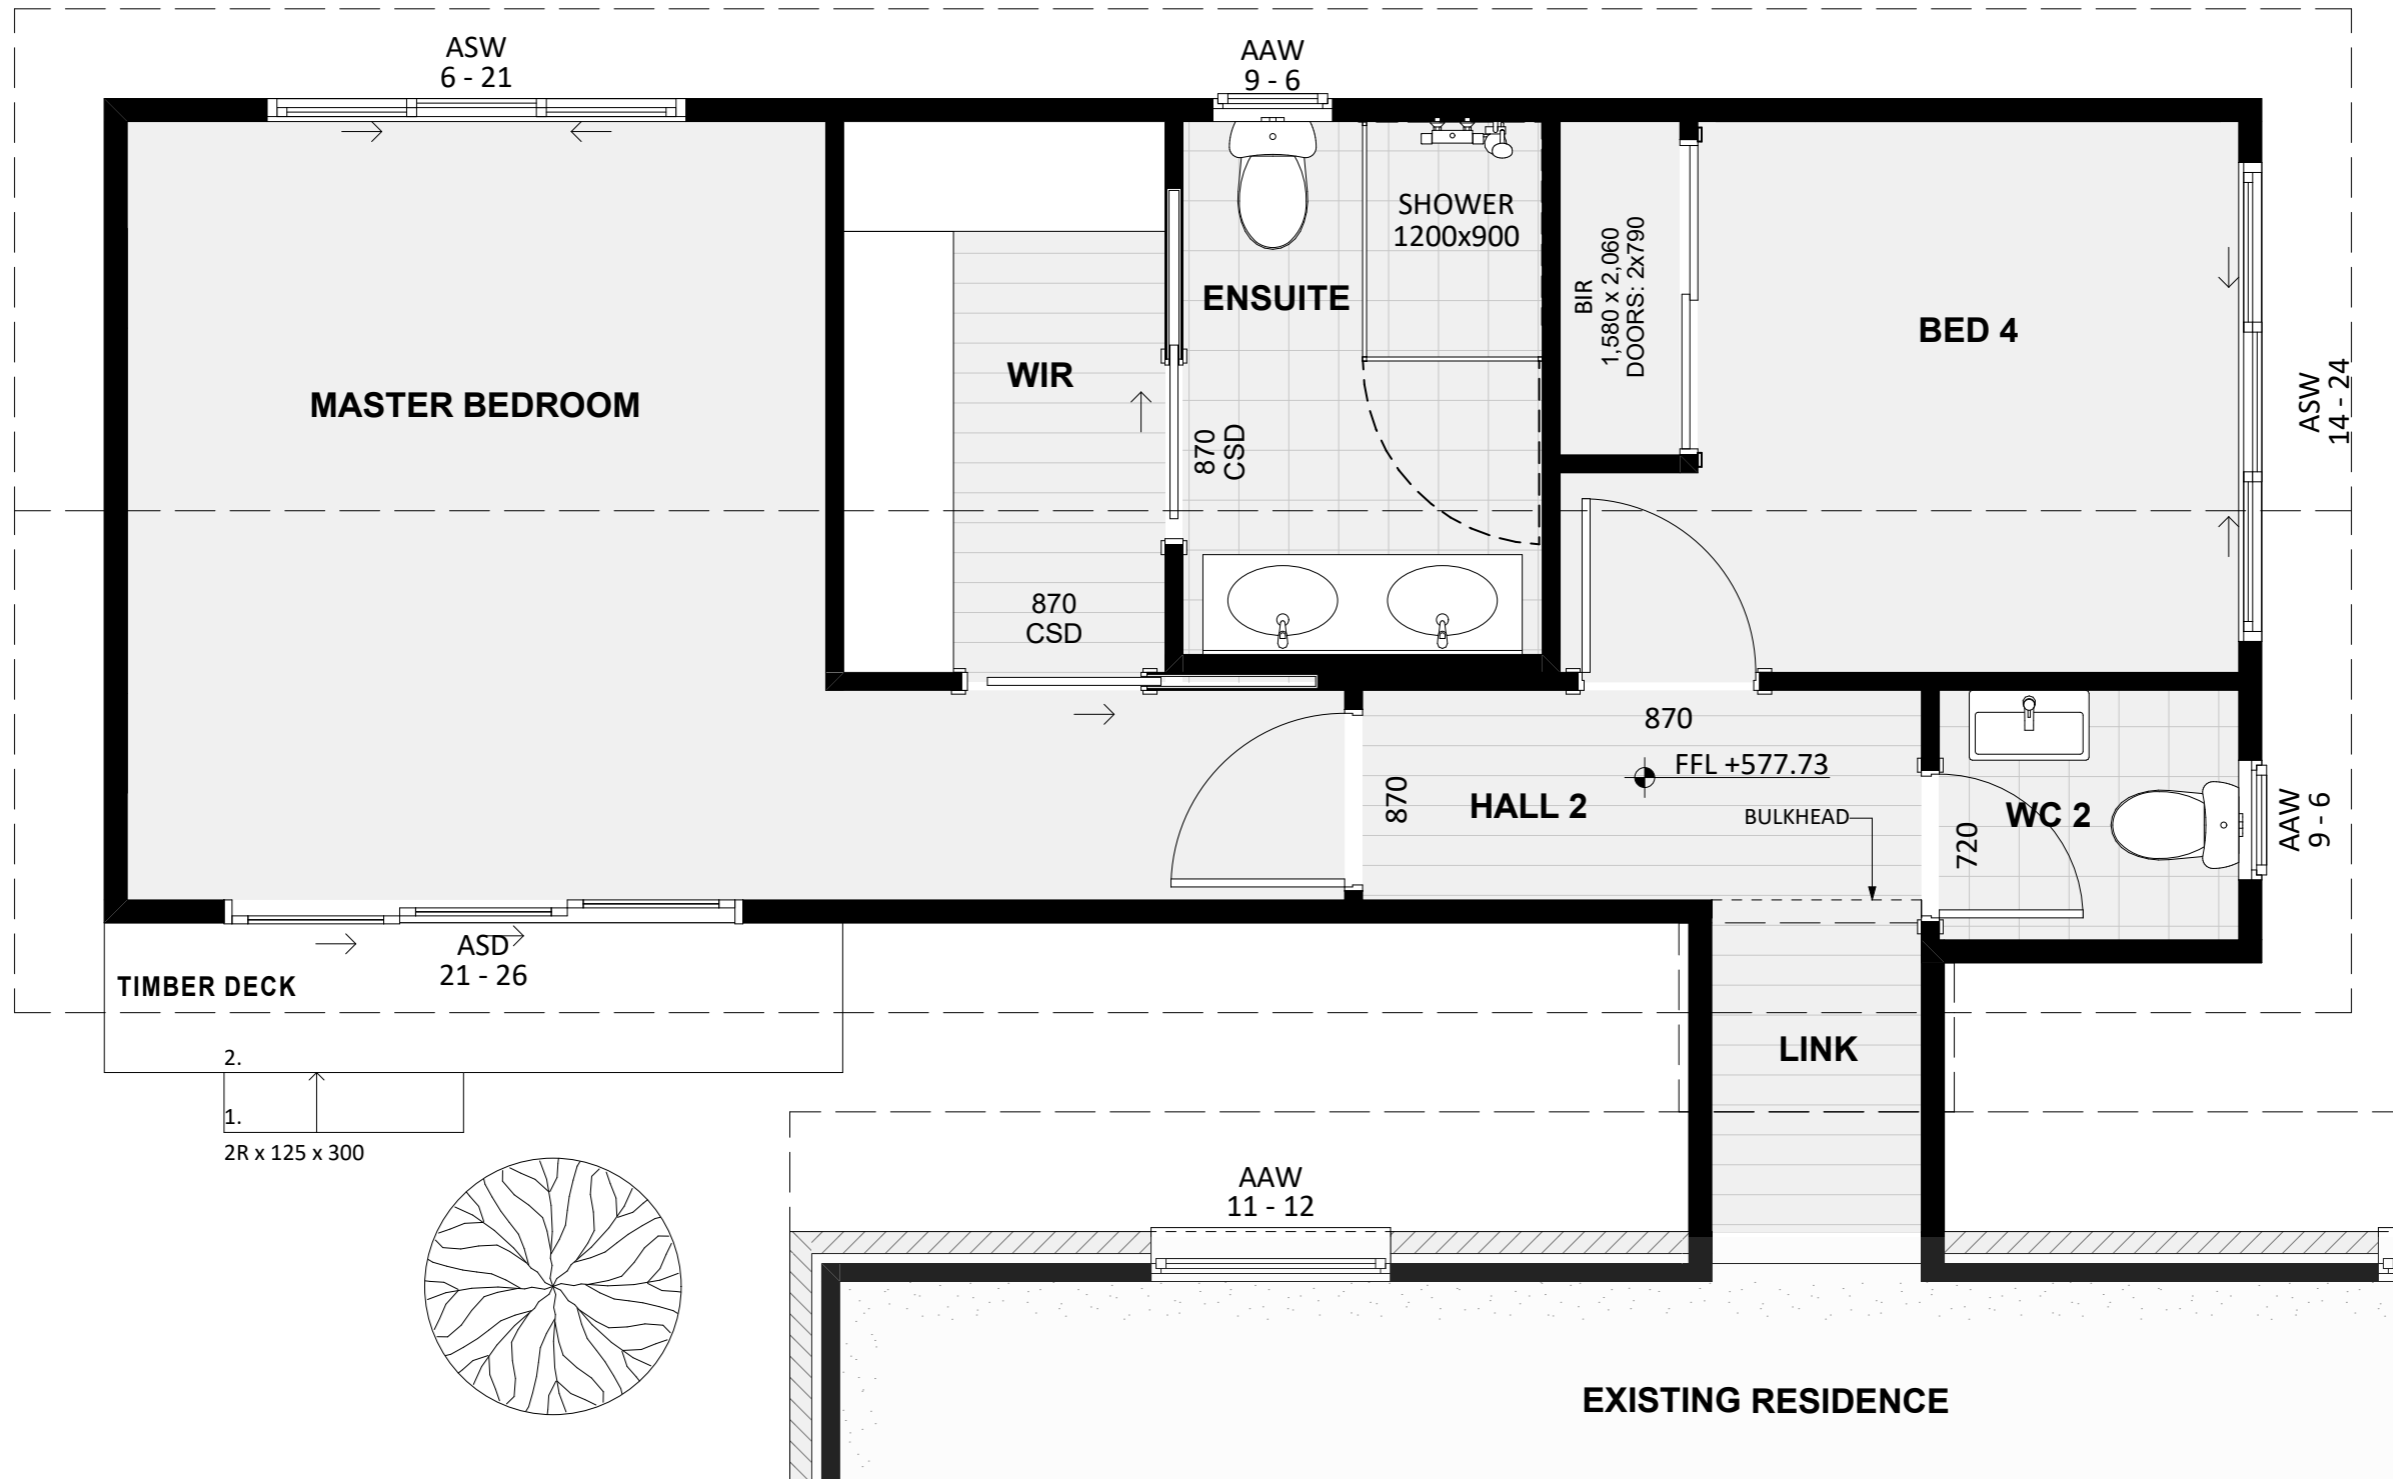

# 1228

ACT Building Lic: 2012767

**FIXED**  
**PRICE**  
**EXTENSIONS**

Gutters  
Colour: Monument

Roof Tiles  
Colour: To Match Existing

Hardie Tex Base Sheet  
Colour: To Match Existing

Aluminium Window and Door Frames  
Colour: Monument

An elevation is the height of the structure from ground level to the height of the roof.

An elevation is the height of the structure from ground level to the height of the roof.

 **FIXED  
PRICE  
EXTENSIONS**