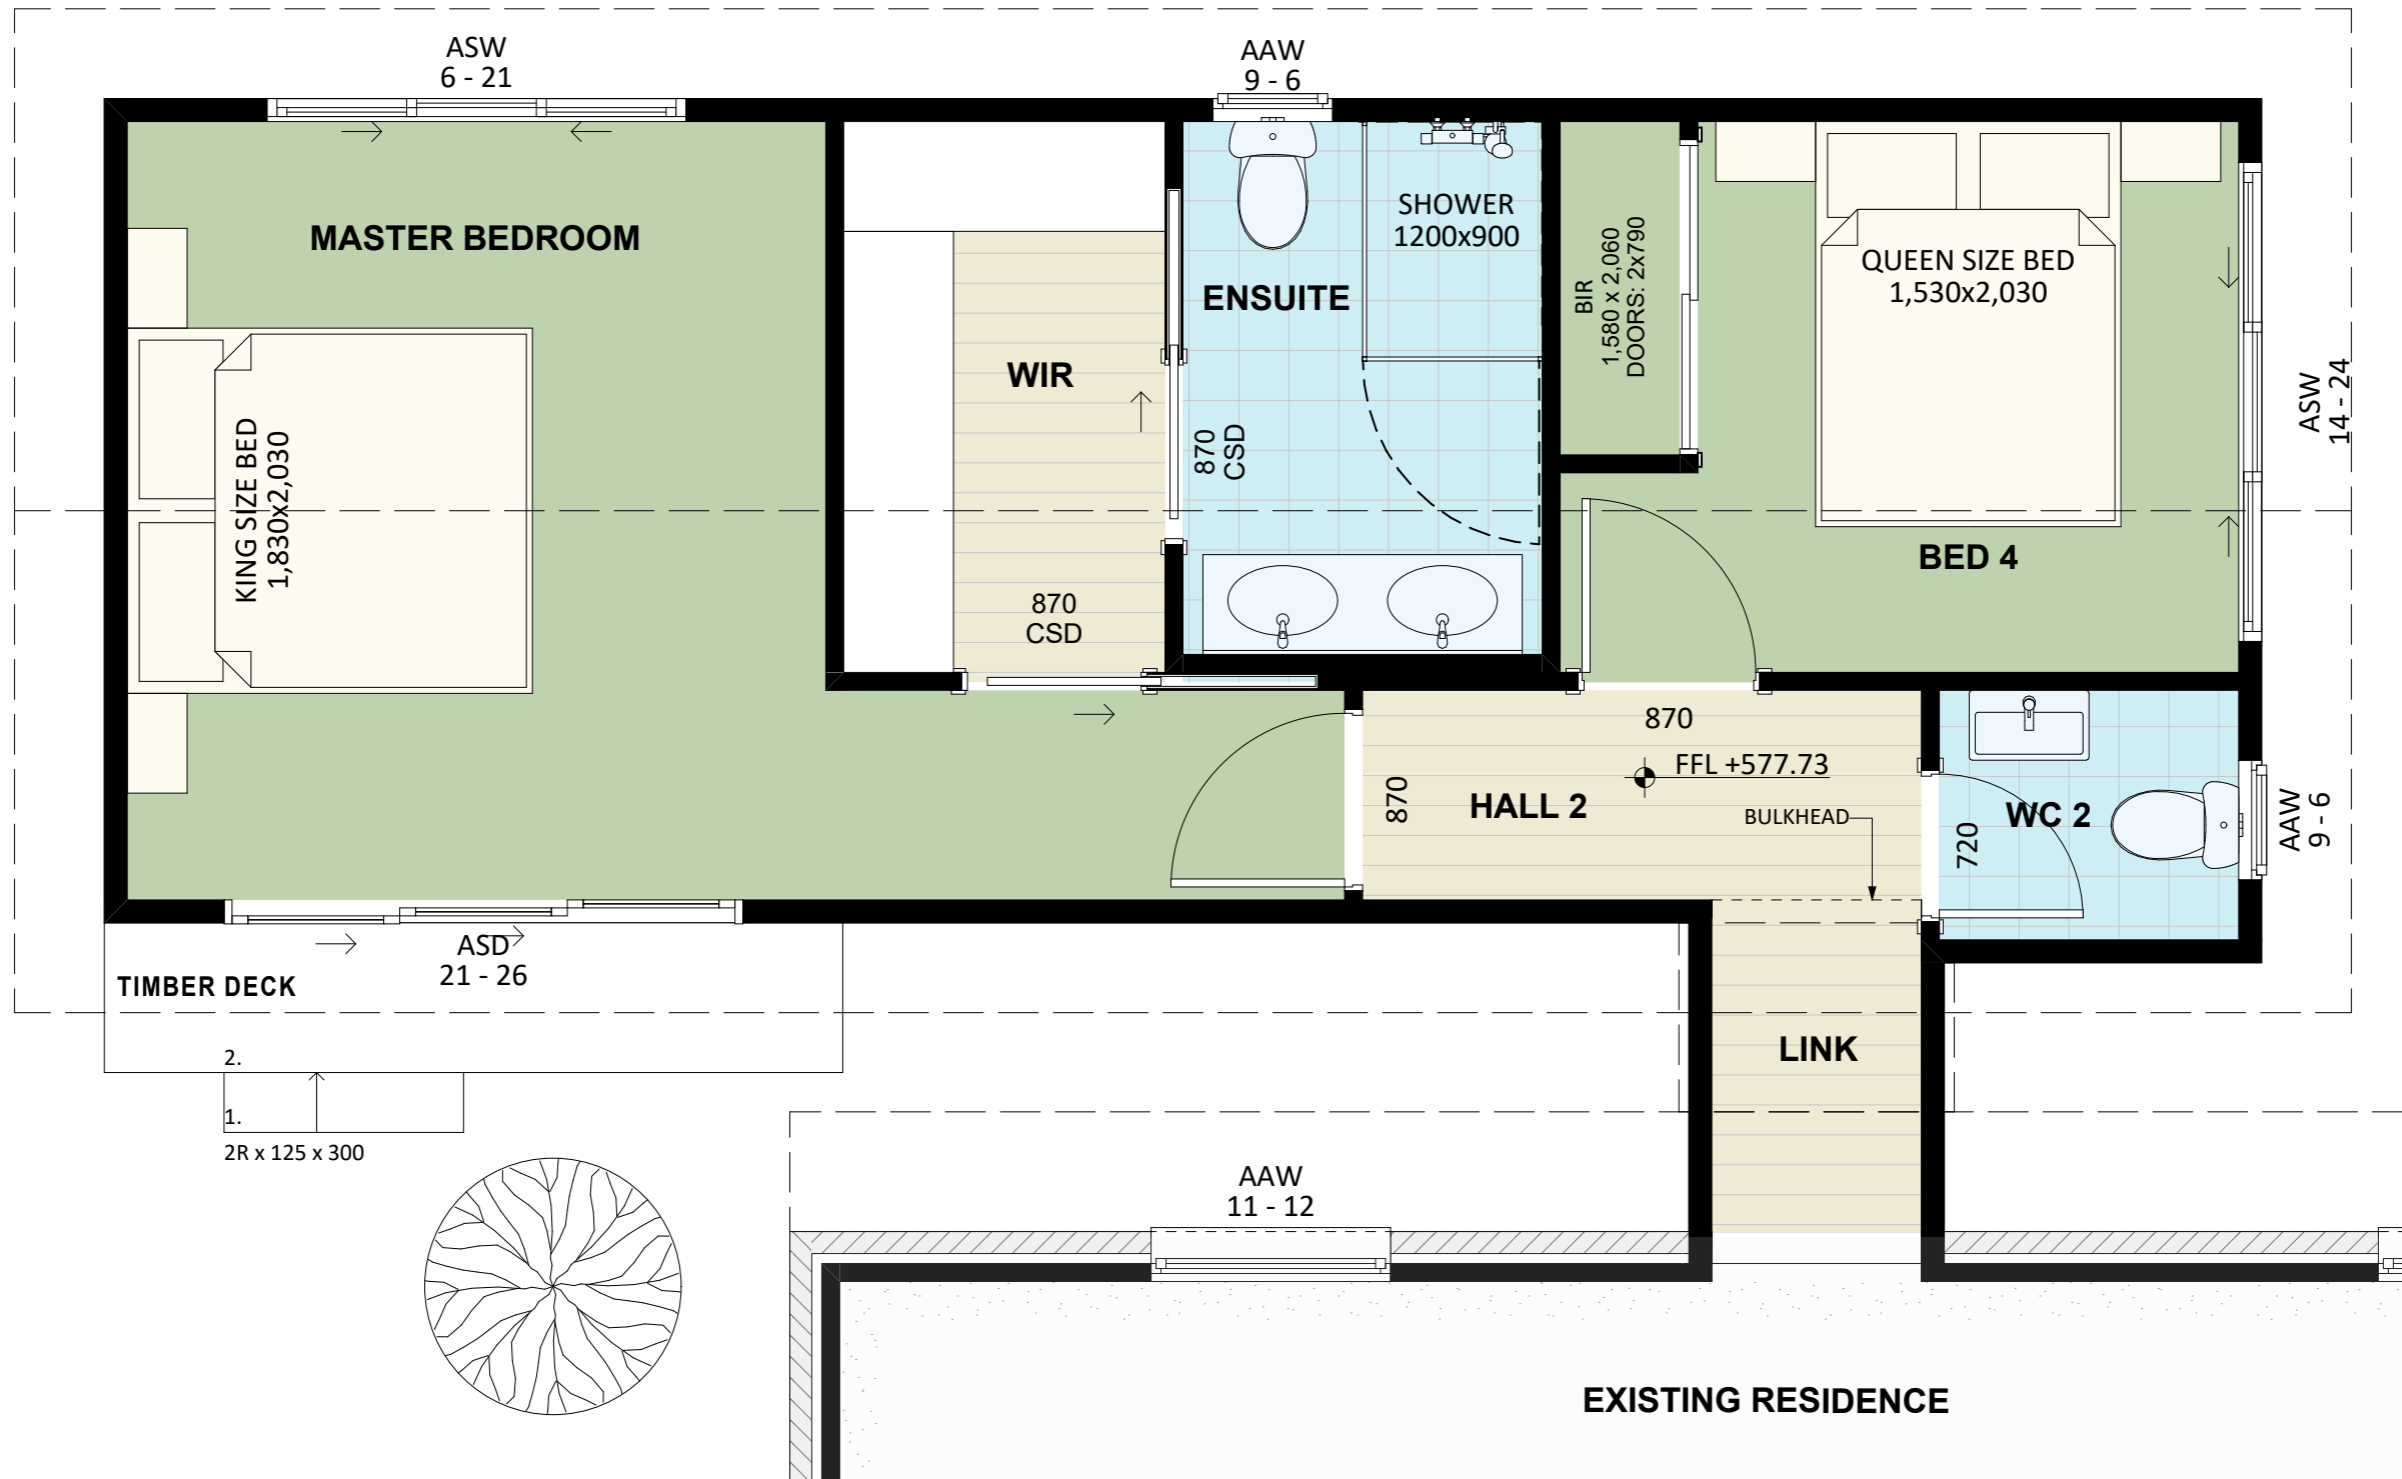

# 1228

ACT Building Lic: 2012767

**FIXED**  
**PRICE**  
**EXTENSIONS**

Gutters  
Colour: Monument

Roof Tiles  
Colour: To Match Existing

Hardie Tex Base Sheet  
Colour: To Match Existing

Aluminium Window and Door Frames  
Colour: Monument

An elevation is the height of the structure from ground level to the height of the roof.

An elevation is the height of the structure from ground level to the height of the roof.

 **FIXED  
PRICE  
EXTENSIONS**