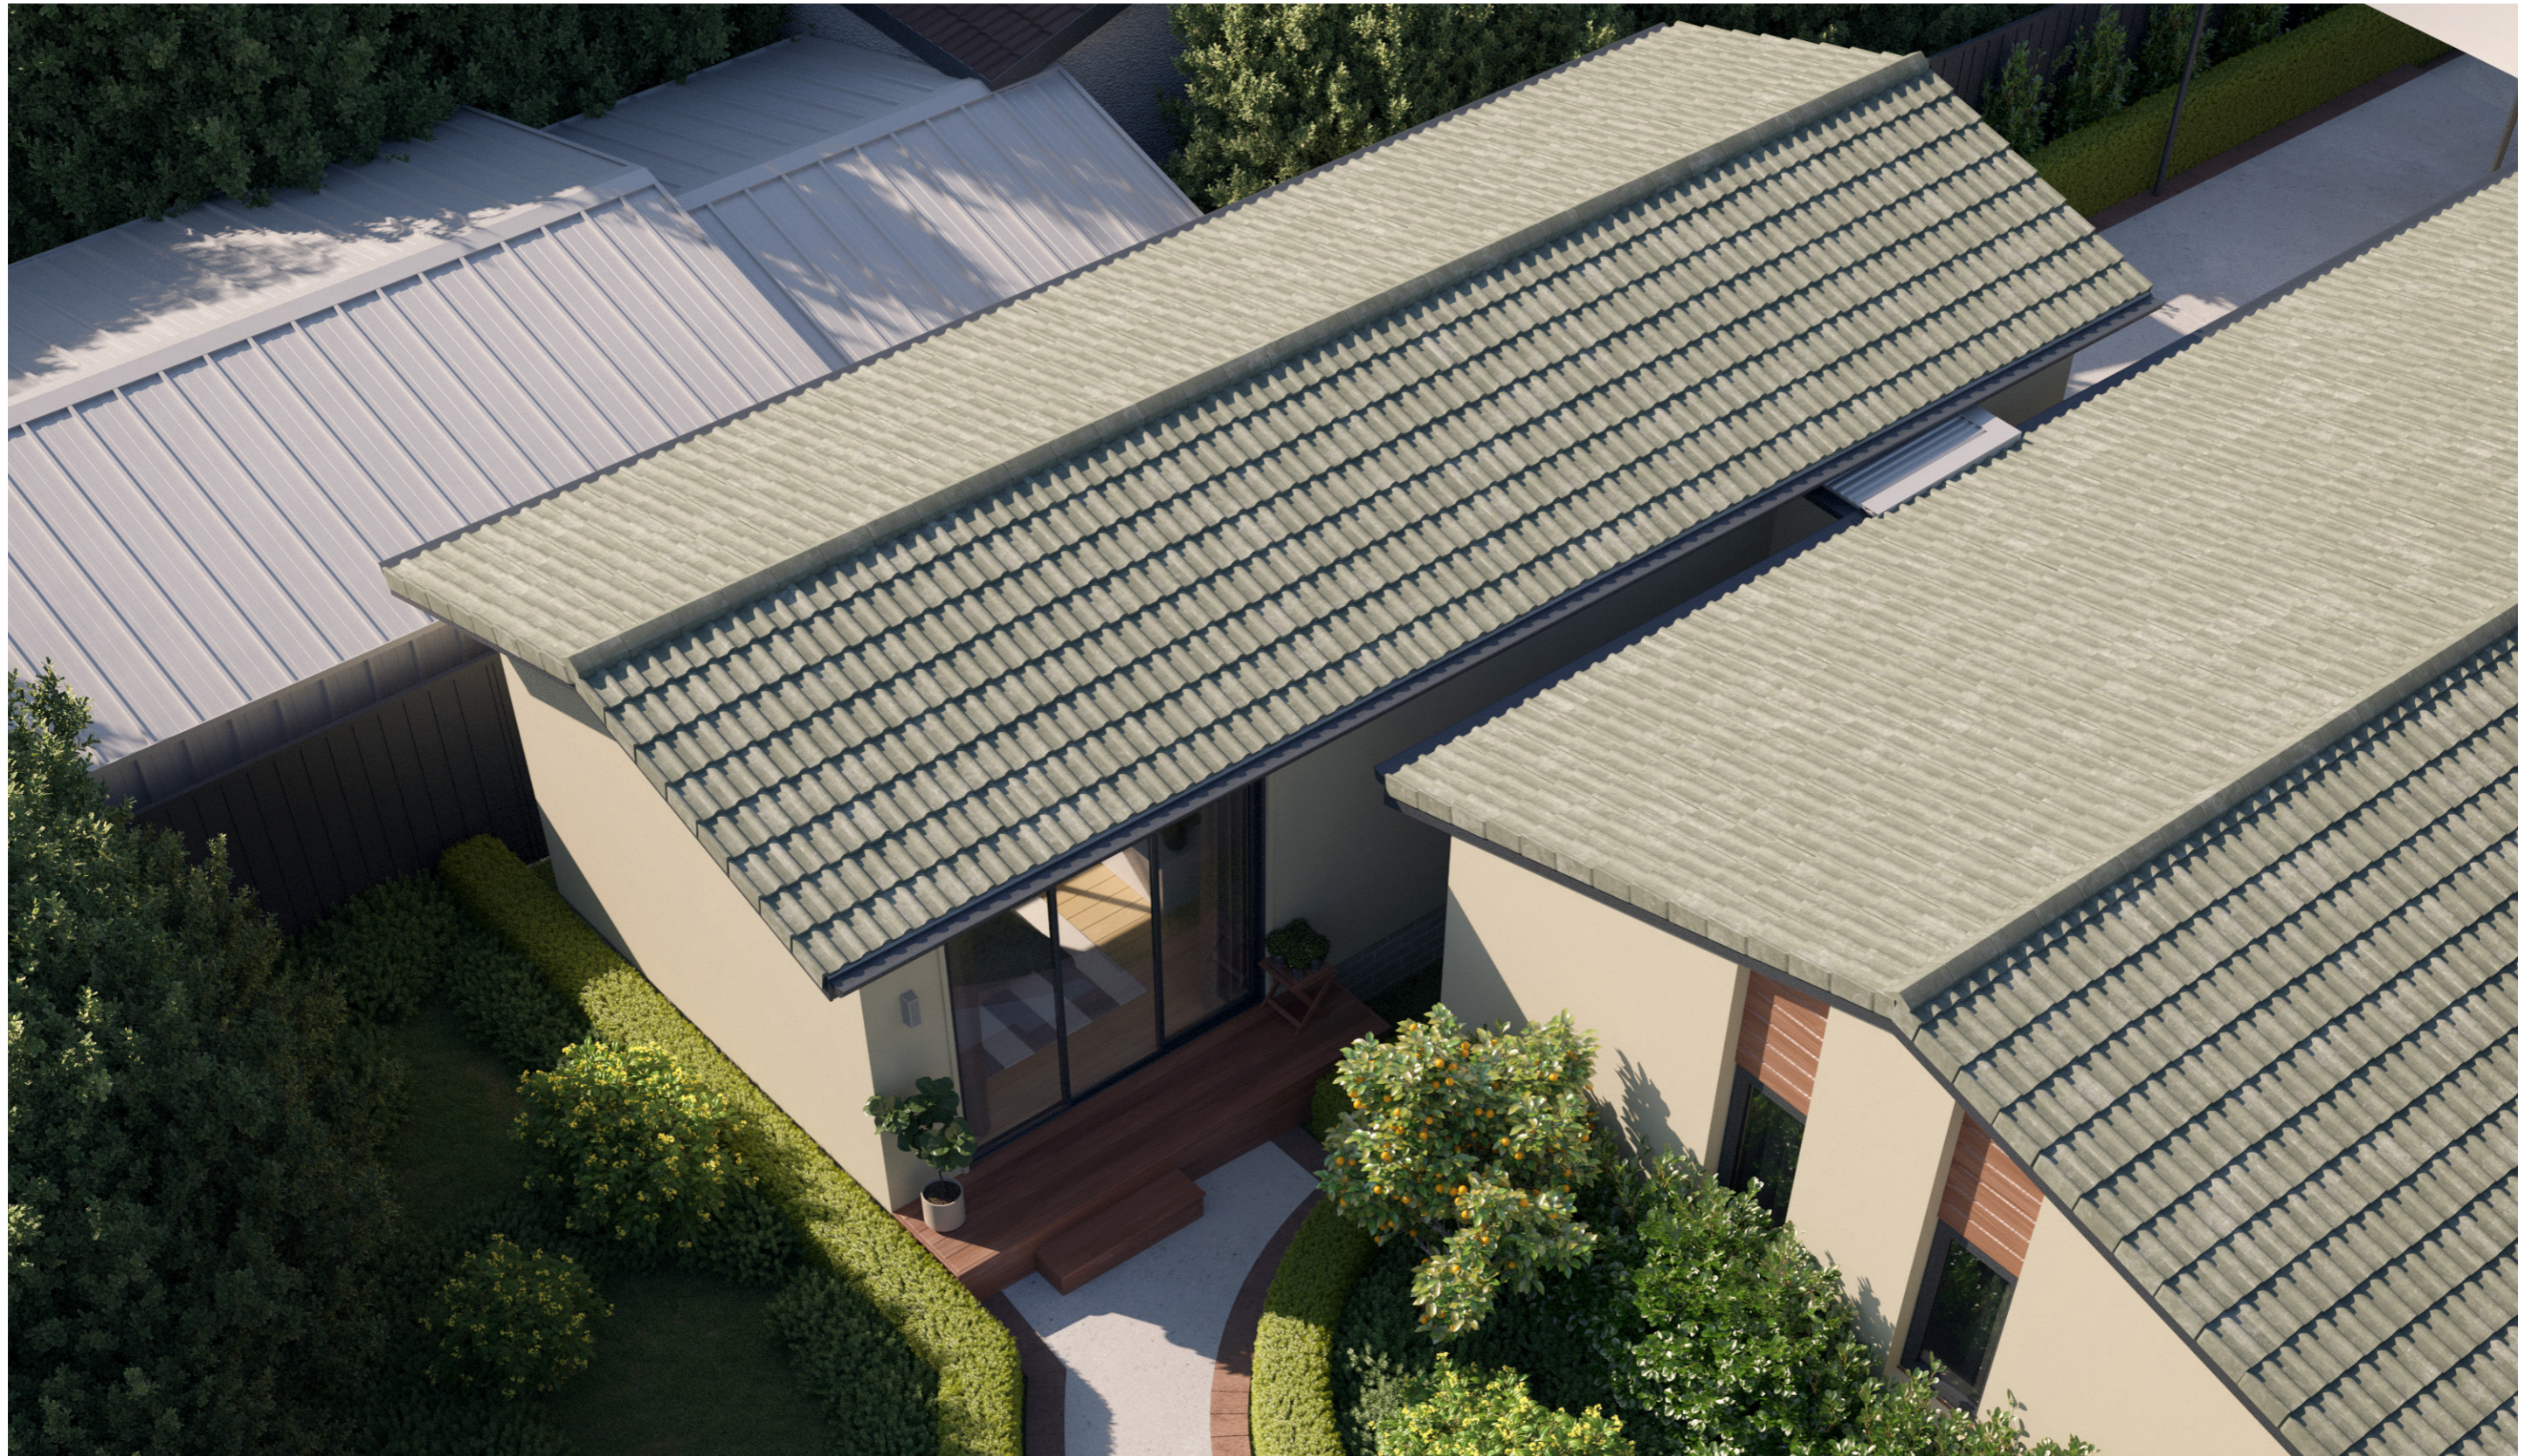

# 1228

ACT Building Lic: 2012767

**FIXED**  
**PRICE**  
**EXTENSIONS**

Gutters  
Colour: Monument

Roof Tiles  
Colour: To Match Existing

Hardie Tex Base Sheet  
Colour: To Match Existing

Aluminium Window and Door Frames  
Colour: Monument

An elevation is the height of the structure from ground level to the height of the roof.

An elevation is the height of the structure from ground level to the height of the roof.

 **FIXED  
PRICE  
EXTENSIONS**