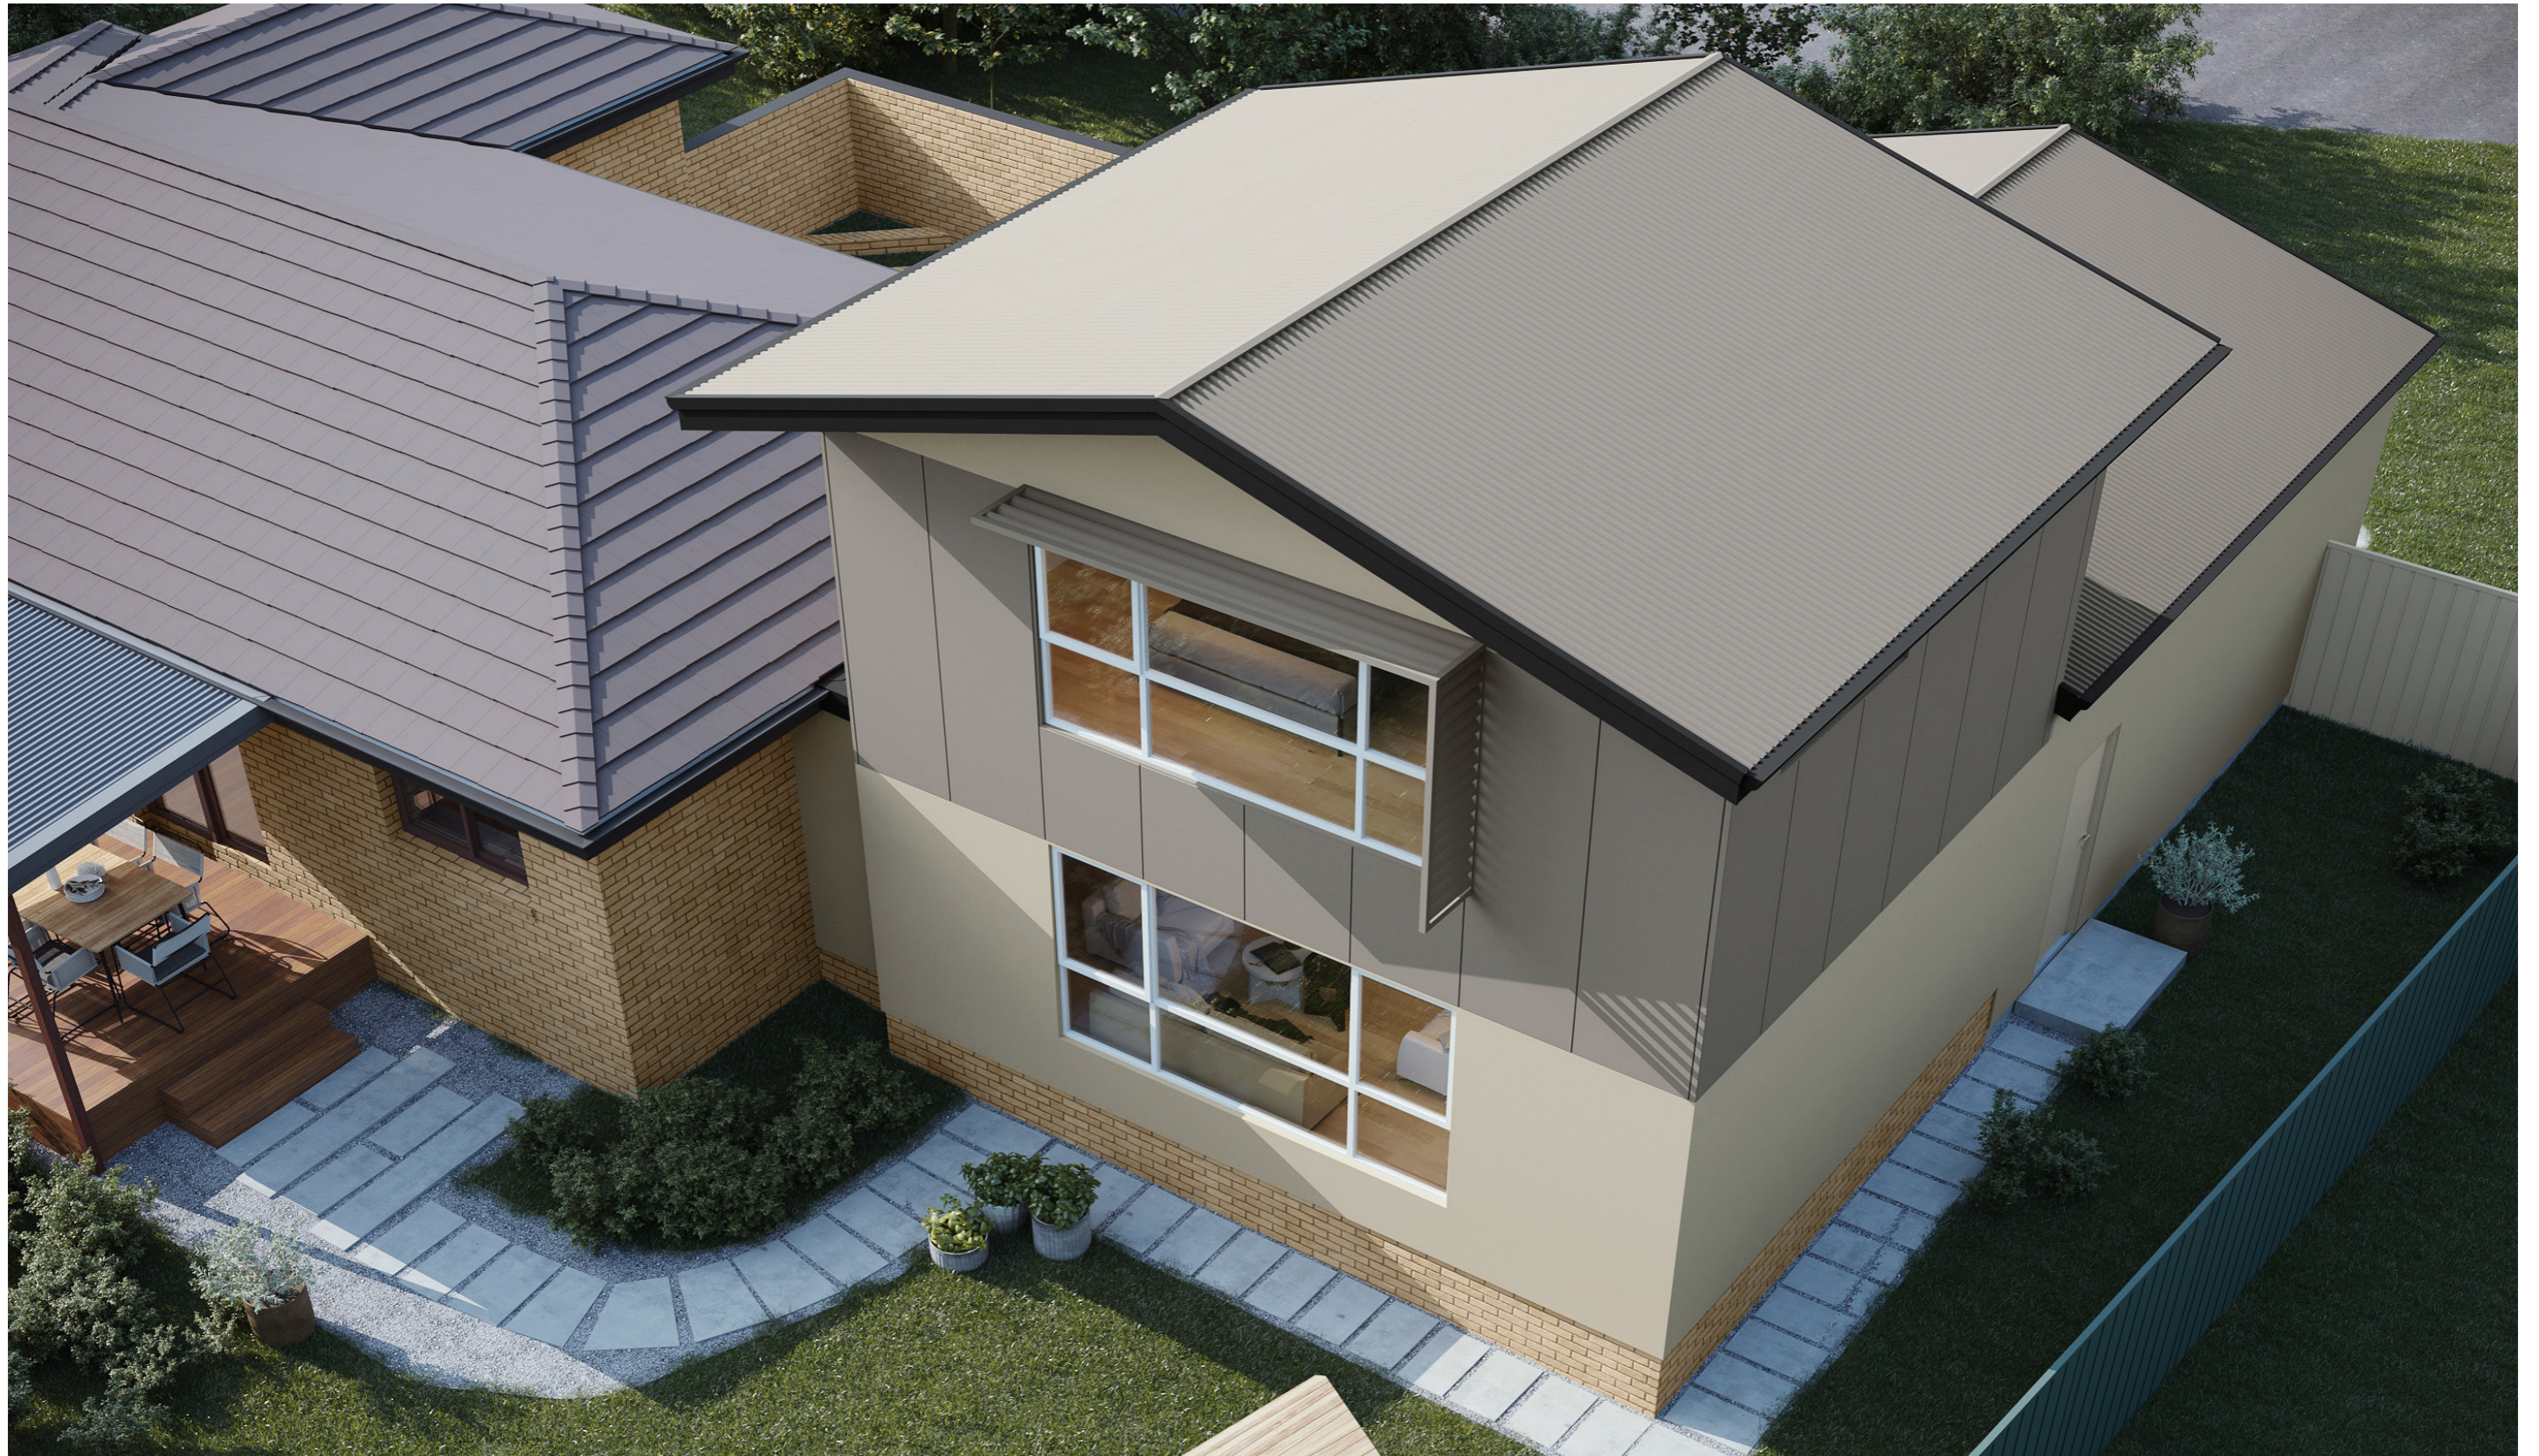

1199

ACT Building Lic: 2012767

FIXED
PRICE
EXTENSIONS

Colorbond Roof Covering
Colour: Dune

Gutters and Fascia
Colour: Monument

Aluminium Window
and Door Frames
Colour: White

James Hardie Tex Base Sheet
Colour: Paperbark

James Hardie Easylap
Colour: Surfmist

GROUND FLOOR

FIRST FLOOR

GROUND FLOOR

FIRST FLOOR

GROUND FLOOR

FIRST FLOOR

An elevation is the height of the structure from ground level to the height of the roof.

An elevation is the height of the structure from ground level to the height of the roof.

 **FIXED
PRICE
EXTENSIONS**

fixedpriceextensions.com.au
canberragrannyflatbuilders.com.au

 info@cgfb.com.au

 1300 979 658