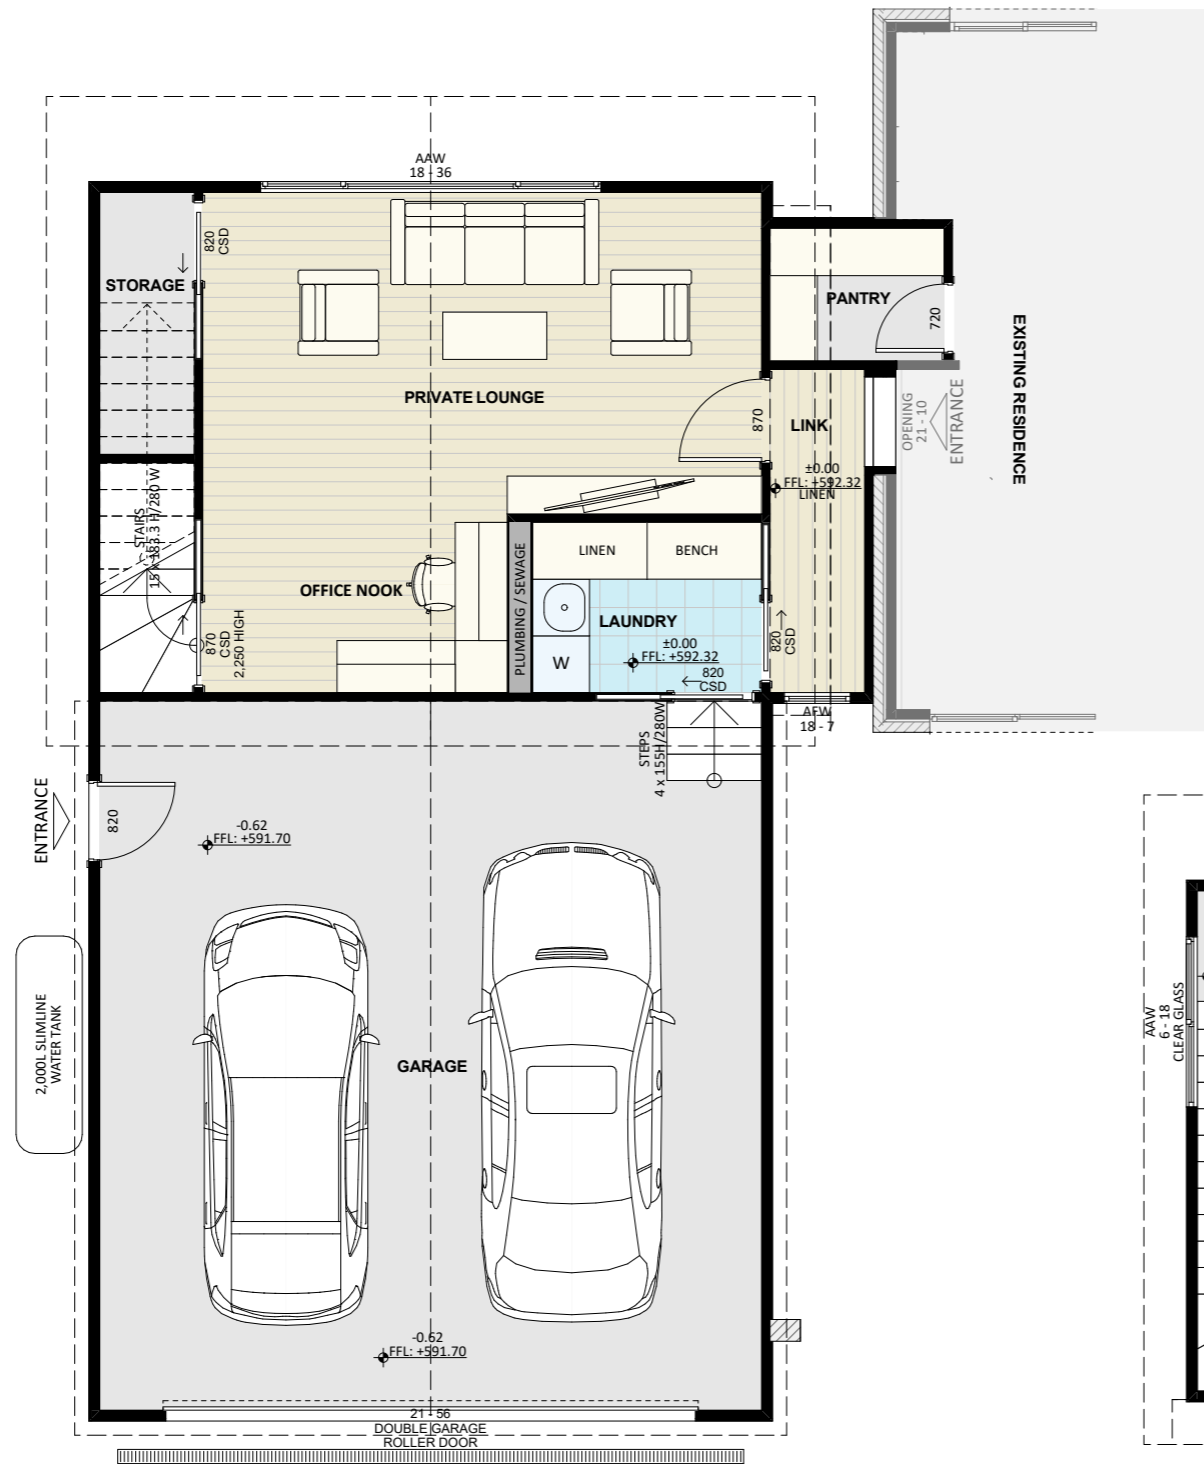

1199

ACT Building Lic: 2012767

FIXED
PRICE
EXTENSIONS

Colorbond Roof Covering
Colour: Dune

Gutters and Fascia
Colour: Monument

Aluminium Window
and Door Frames
Colour: White

James Hardie Tex Base Sheet
Colour: Paperbark

James Hardie Easylap
Colour: Surfmist

GROUND FLOOR

FIRST FLOOR

GROUND FLOOR

FIRST FLOOR

GROUND FLOOR

FIRST FLOOR

An elevation is the height of the structure from ground level to the height of the roof.

An elevation is the height of the structure from ground level to the height of the roof.

 **FIXED
PRICE
EXTENSIONS**

fixedpriceextensions.com.au
canberragrannyflatbuilders.com.au

 info@cgfb.com.au

 1300 979 658