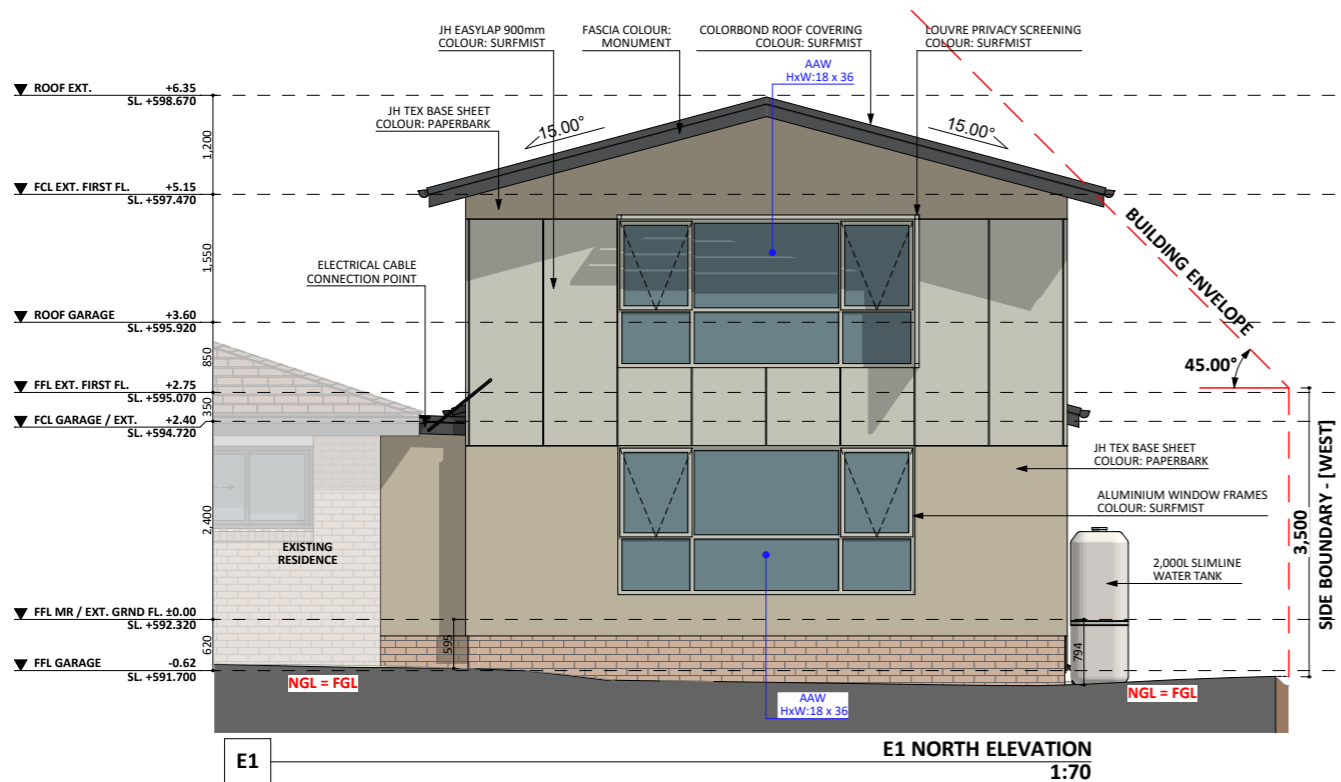

1199

ACT Building Lic: 2012767

FIXED
PRICE
EXTENSIONS

Colorbond Roof Covering
Colour: Dune

Gutters and Fascia
Colour: Monument

Aluminium Window
and Door Frames
Colour: White

James Hardie Tex Base Sheet
Colour: Paperbark

James Hardie Easylap
Colour: Surfmist

GROUND FLOOR

FIRST FLOOR

GROUND FLOOR

FIRST FLOOR

GROUND FLOOR

FIRST FLOOR

An elevation is the height of the structure from ground level to the height of the roof.

An elevation is the height of the structure from ground level to the height of the roof.

 **FIXED
PRICE
EXTENSIONS**

fixedpriceextensions.com.au
canberragrannyflatbuilders.com.au

 info@cgfb.com.au

 1300 979 658