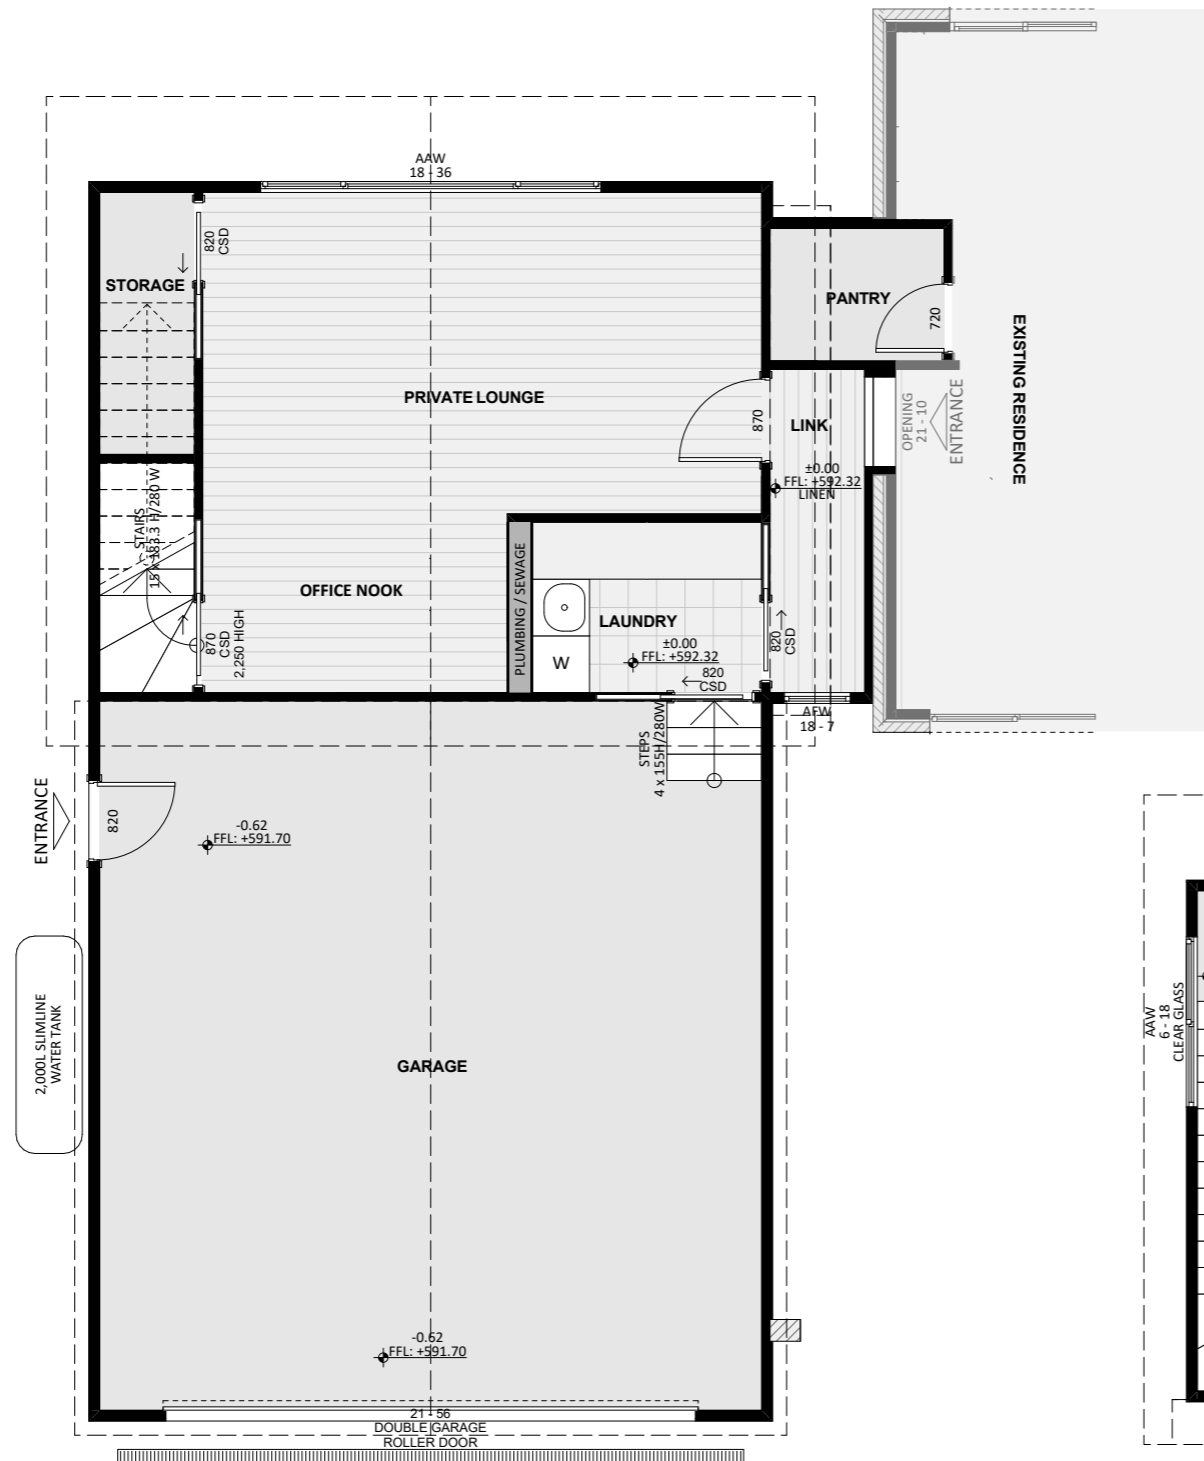

1199

ACT Building Lic: 2012767

FIXED
PRICE
EXTENSIONS

Colorbond Roof Covering
Colour: Dune

Gutters and Fascia
Colour: Monument

Aluminium Window
and Door Frames
Colour: White

James Hardie Tex Base Sheet
Colour: Paperbark

James Hardie Easylap
Colour: Surfmist

GROUND FLOOR

FIRST FLOOR

GROUND FLOOR

FIRST FLOOR

GROUND FLOOR

FIRST FLOOR

An elevation is the height of the structure from ground level to the height of the roof.

An elevation is the height of the structure from ground level to the height of the roof.

 **FIXED
PRICE
EXTENSIONS**

fixedpriceextensions.com.au
canberragrannyflatbuilders.com.au

 info@cgfb.com.au

 1300 979 658