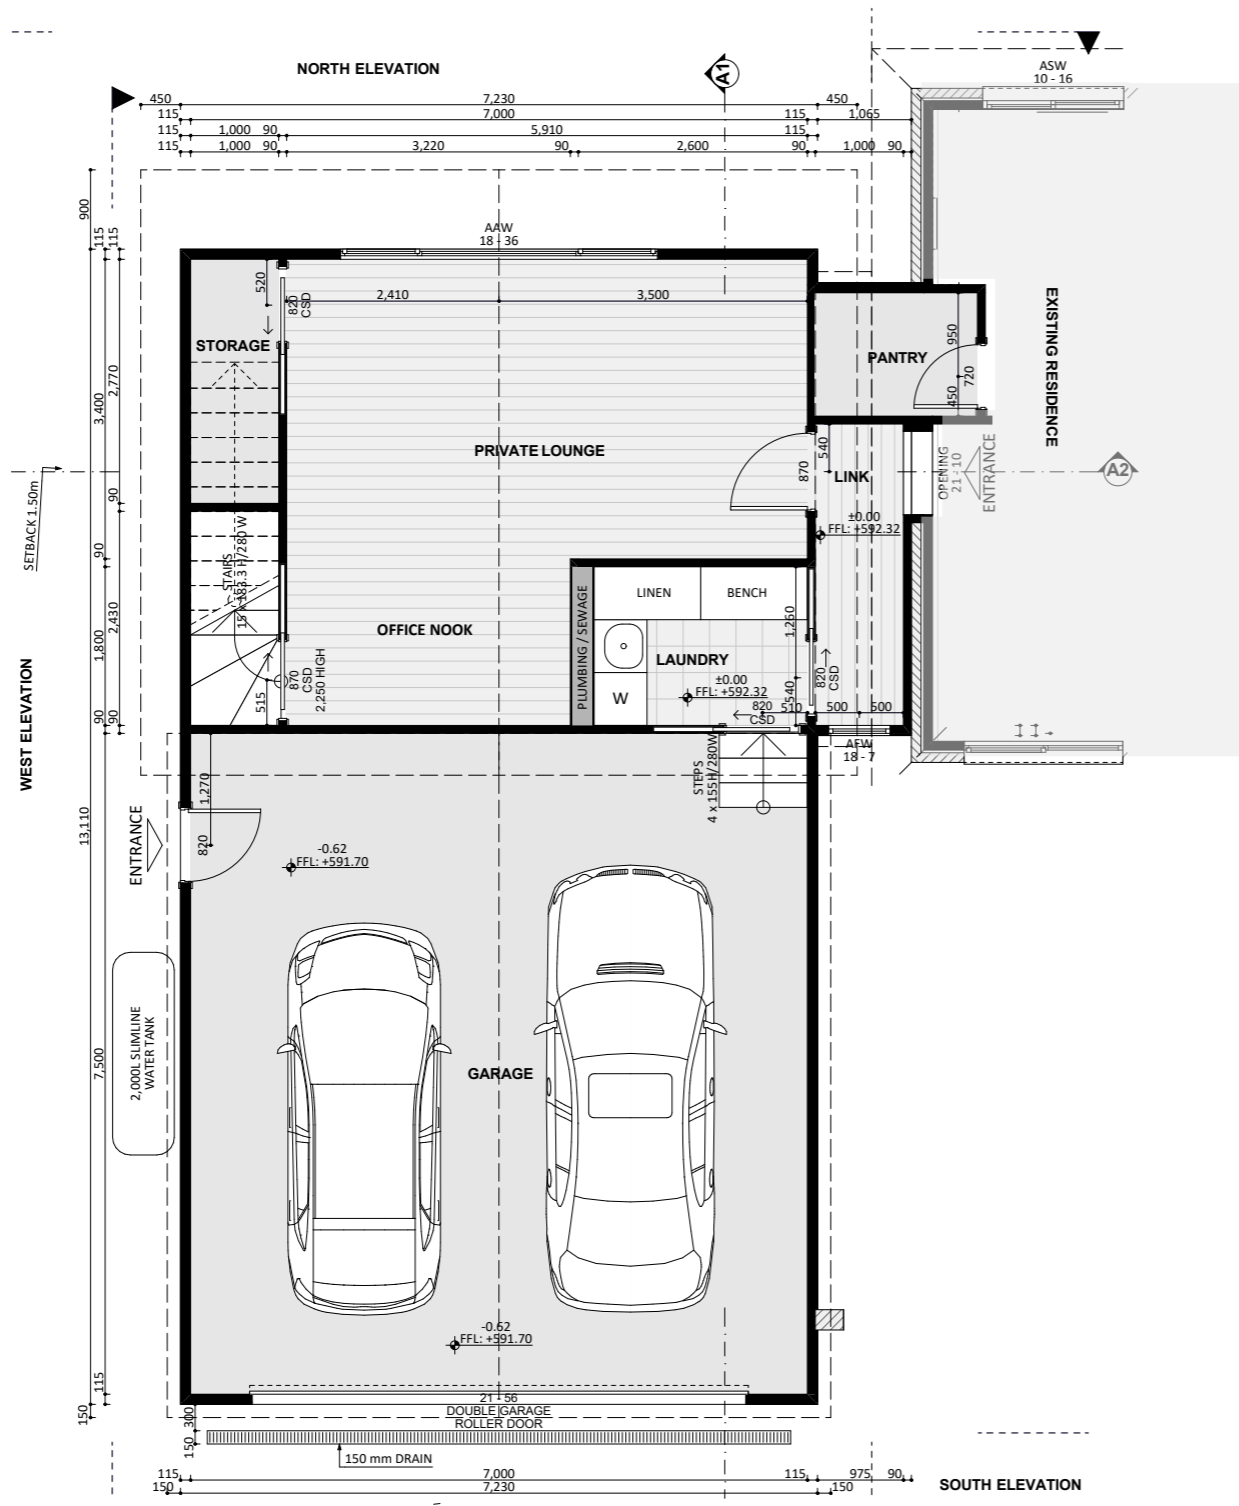

1199

ACT Building Lic: 2012767

FIXED
PRICE
EXTENSIONS

Colorbond Roof Covering
Colour: Dune

Gutters and Fascia
Colour: Monument

Aluminium Window
and Door Frames
Colour: White

James Hardie Tex Base Sheet
Colour: Paperbark

James Hardie Easylap
Colour: Surfmist

GROUND FLOOR

FIRST FLOOR

GROUND FLOOR

FIRST FLOOR

GROUND FLOOR

FIRST FLOOR

An elevation is the height of the structure from ground level to the height of the roof.

An elevation is the height of the structure from ground level to the height of the roof.

 **FIXED
PRICE
EXTENSIONS**

fixedpriceextensions.com.au
canberragrannyflatbuilders.com.au

 info@cgfb.com.au

 1300 979 658