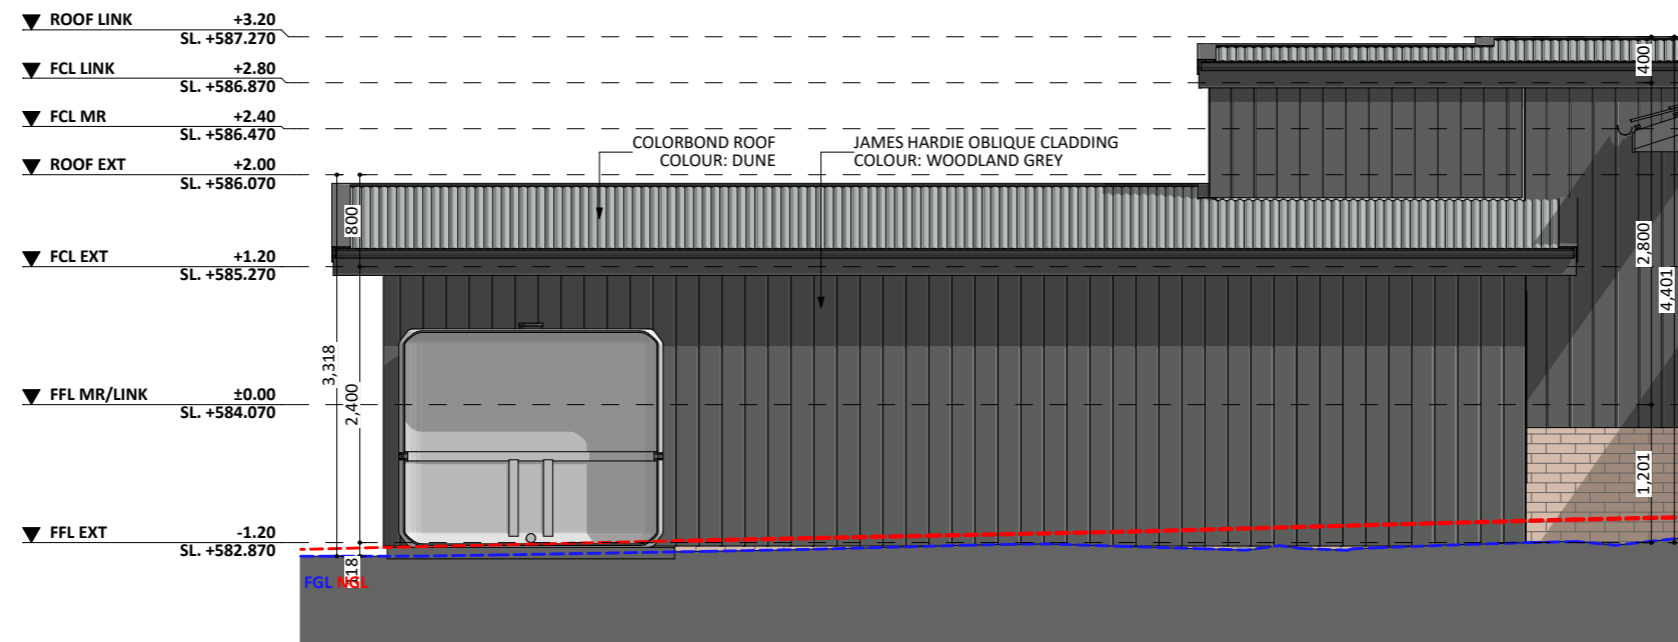

1196

ACT Building Lic: 2012767

**FIXED**  
**PRICE**  
**EXTENSIONS**

An elevation is the height of the structure from ground level to the height of the roof.

WEST ELEV.

NORTH ELEV.

An elevation is the height of the structure from ground level to the height of the roof.

SOUTH ELEV.

EAST ELEV.

 **FIXED  
PRICE  
EXTENSIONS**

[fixedpriceextensions.com.au](http://fixedpriceextensions.com.au)  
[canberragrannyflatbuilders.com.au](http://canberragrannyflatbuilders.com.au)

 [info@cgfb.com.au](mailto:info@cgfb.com.au)