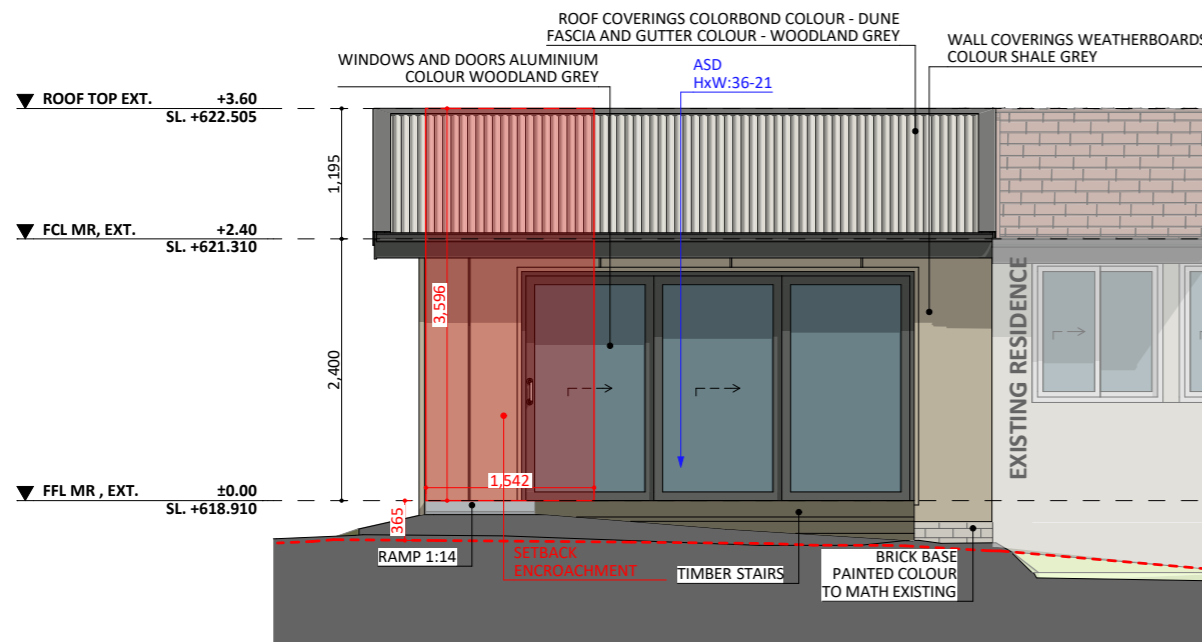

# 1186

ACT Building Lic: 2012767

**FIXED**  
**PRICE**  
**EXTENSIONS**

James Hardie Easy Lap Panels  
Colour: Paperbark

Aluminium Window and Door Frames  
Colour: Woodland Grey

Colorbond Gutters  
Colour: Woodland Grey

Colorbond Roofing  
Colour: Dune

An elevation is the height of the structure from ground level to the height of the roof.

NORTH - EAST ELEVATION - CL 1168

SOUTH - EAST ELEVATION - CL 1168

An elevation is the height of the structure from ground level to the height of the roof.