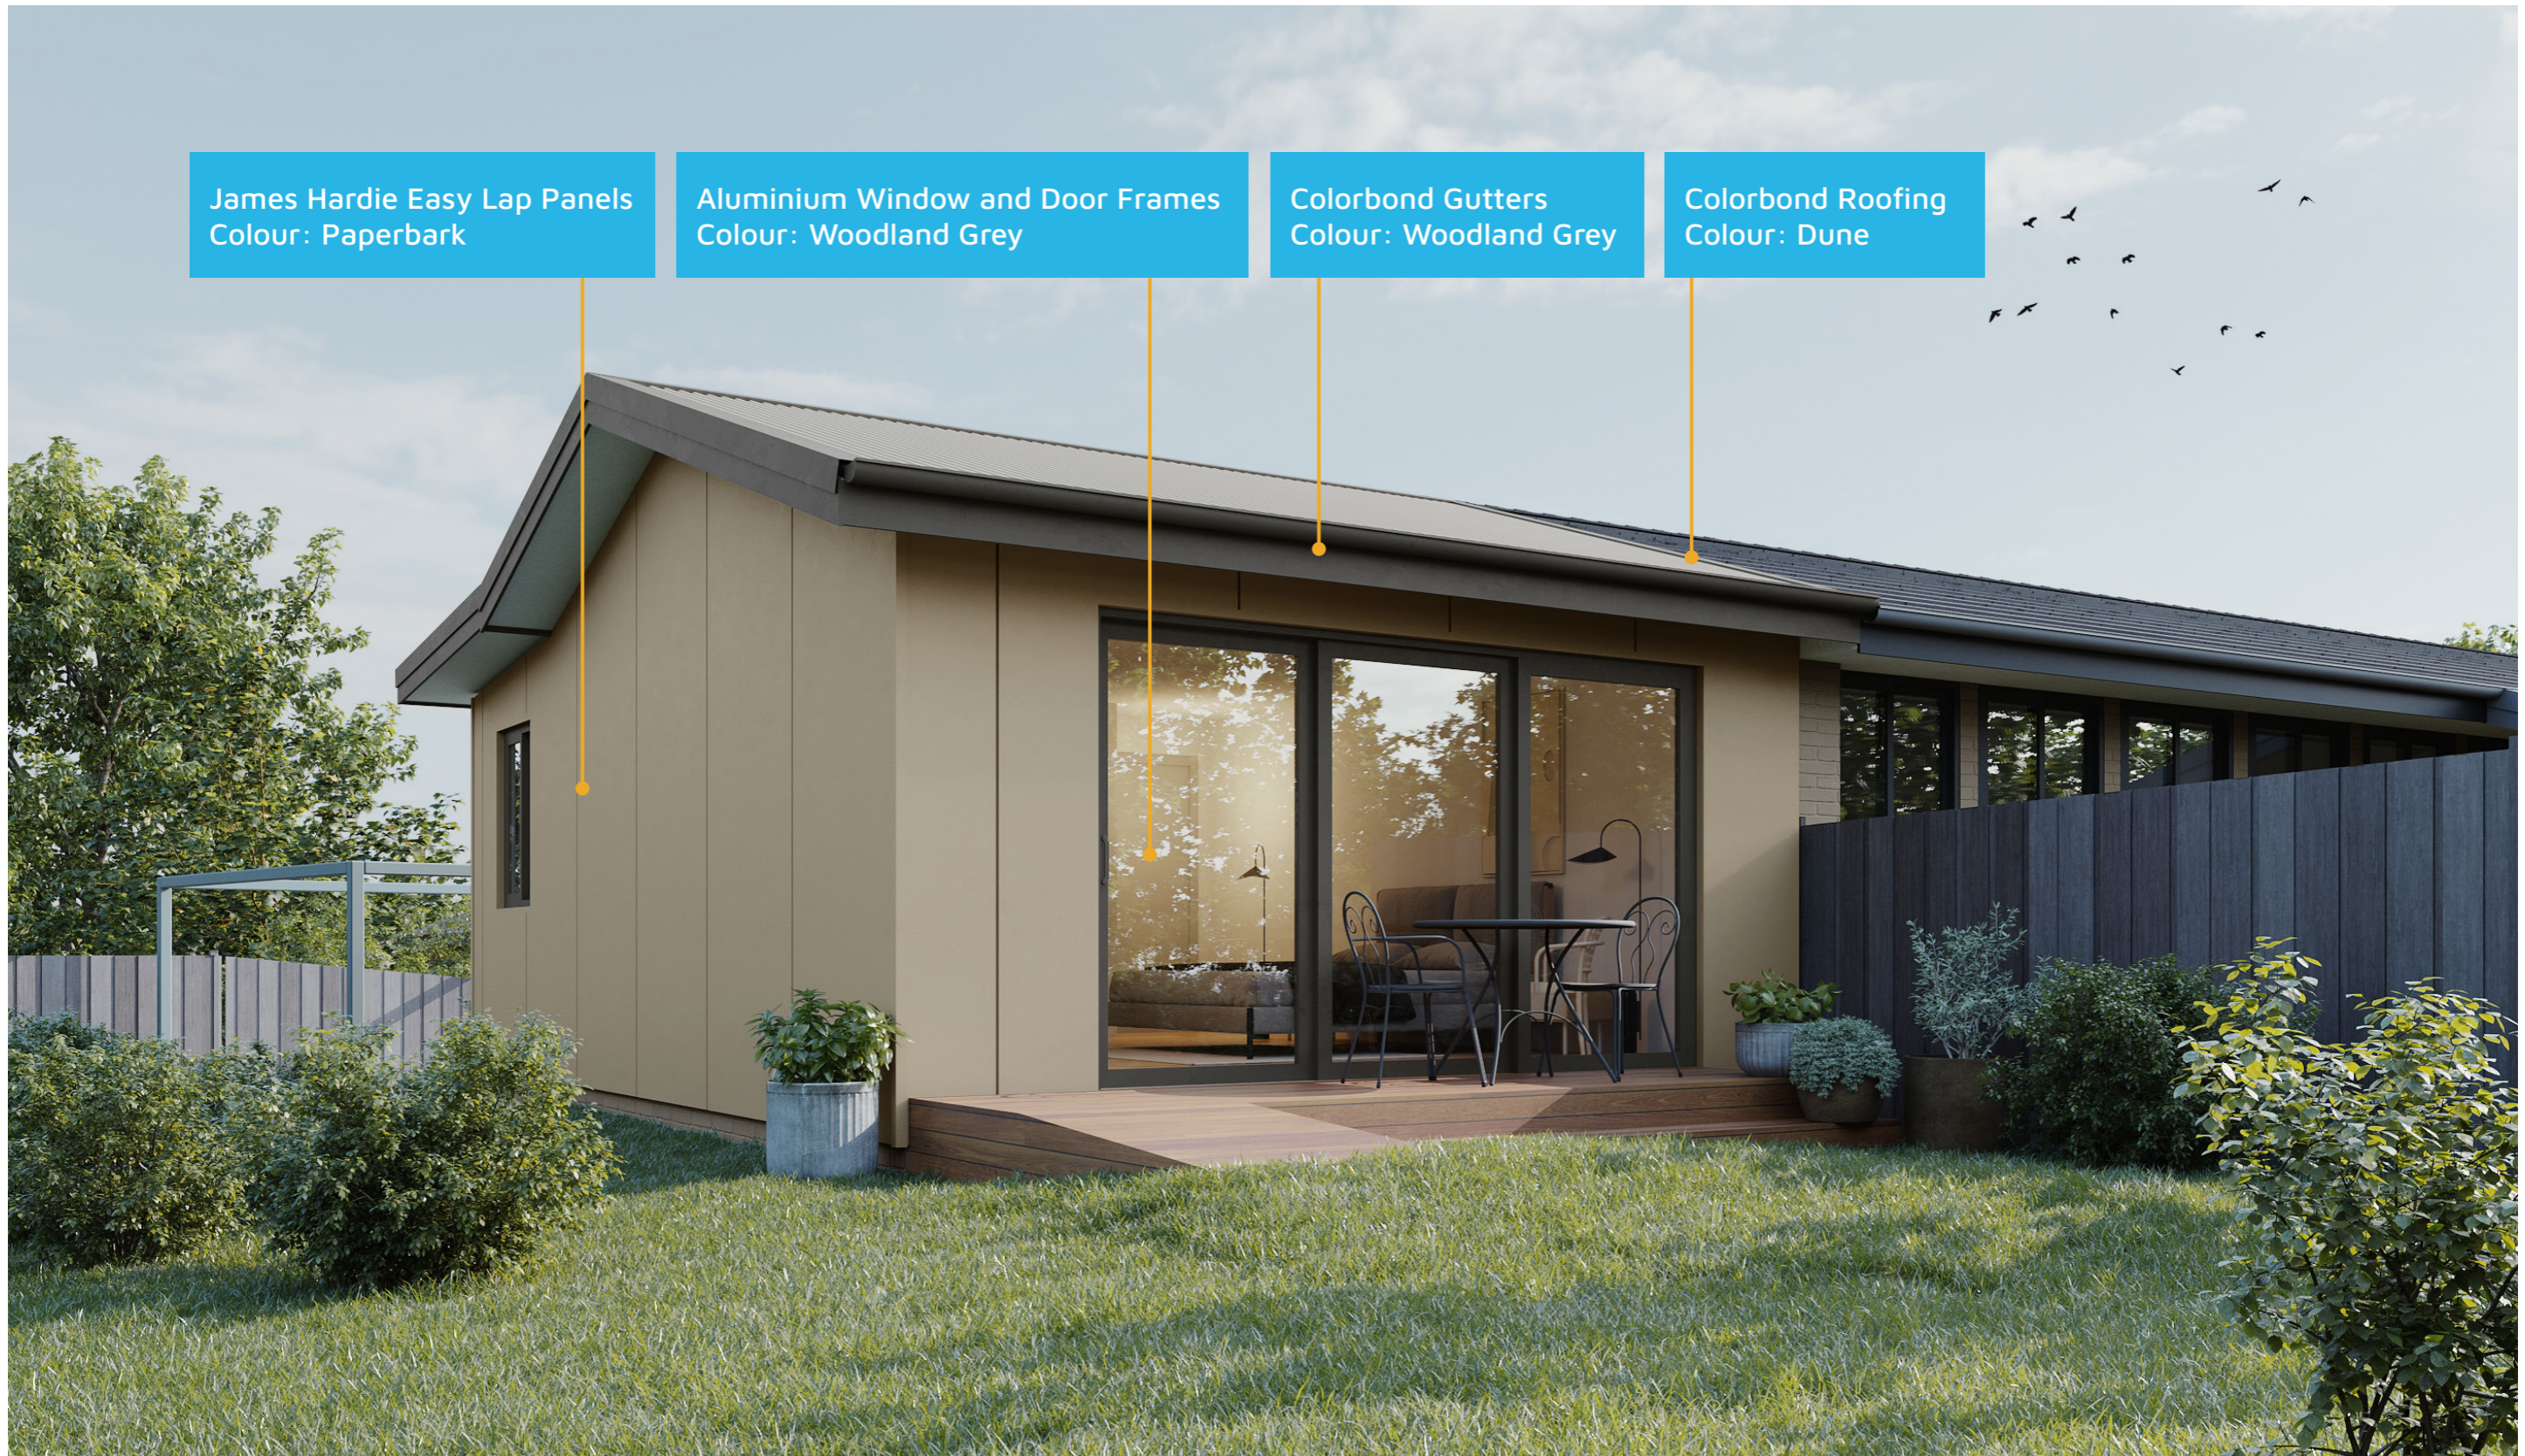

# 1186

ACT Building Lic: 2012767

**FIXED**  
**PRICE**  
**EXTENSIONS**

James Hardie Easy Lap Panels  
Colour: Paperbark

Aluminium Window and Door Frames  
Colour: Woodland Grey

Colorbond Gutters  
Colour: Woodland Grey

Colorbond Roofing  
Colour: Dune

An elevation is the height of the structure from ground level to the height of the roof.

NORTH - EAST ELEVATION - CL 1168

SOUTH - EAST ELEVATION - CL 1168

An elevation is the height of the structure from ground level to the height of the roof.