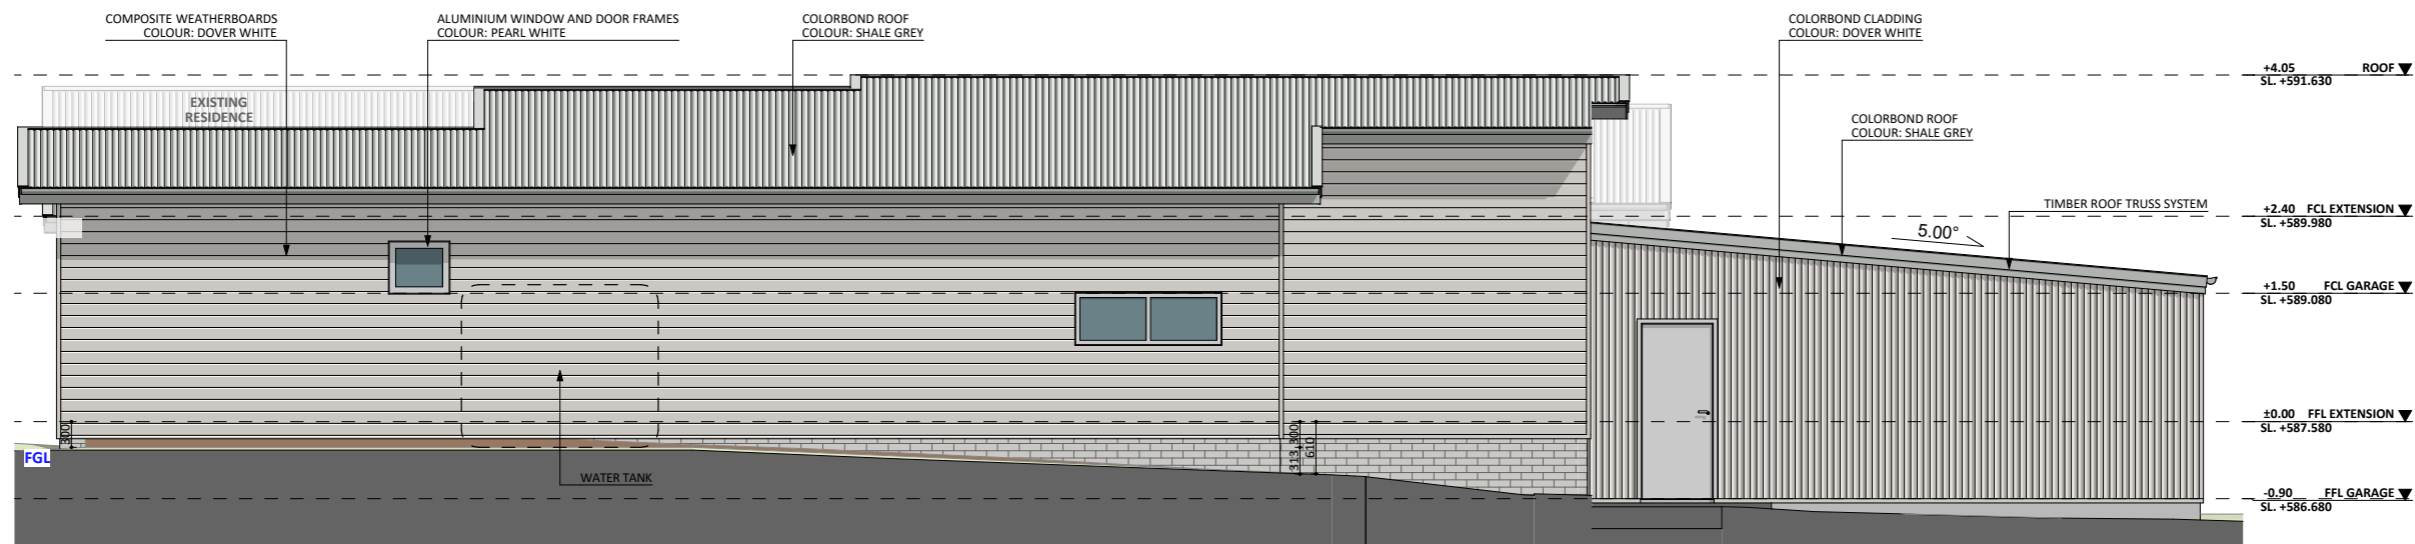

1169

ACT Building Lic: 2012767

**FIXED**  
**PRICE**  
**EXTENSIONS**

Aluminium Window and Door Frames  
Colour: White Pearl

Composite Weatherboards  
Colour: Dover White

Colorbond Roof  
Colour: Shale Grey

An elevation is the height of the structure from ground level to the height of the roof.

**NORTH ELEVATION**

**SOUTH ELEVATION**

An elevation is the height of the structure from ground level to the height of the roof.

**SOUTH ELEVATION**

**WEST ELEVATION**

 **FIXED  
PRICE  
EXTENSIONS**

[fixedpriceextensions.com.au](http://fixedpriceextensions.com.au)  
[canberragrannyflatbuilders.com.au](http://canberragrannyflatbuilders.com.au)