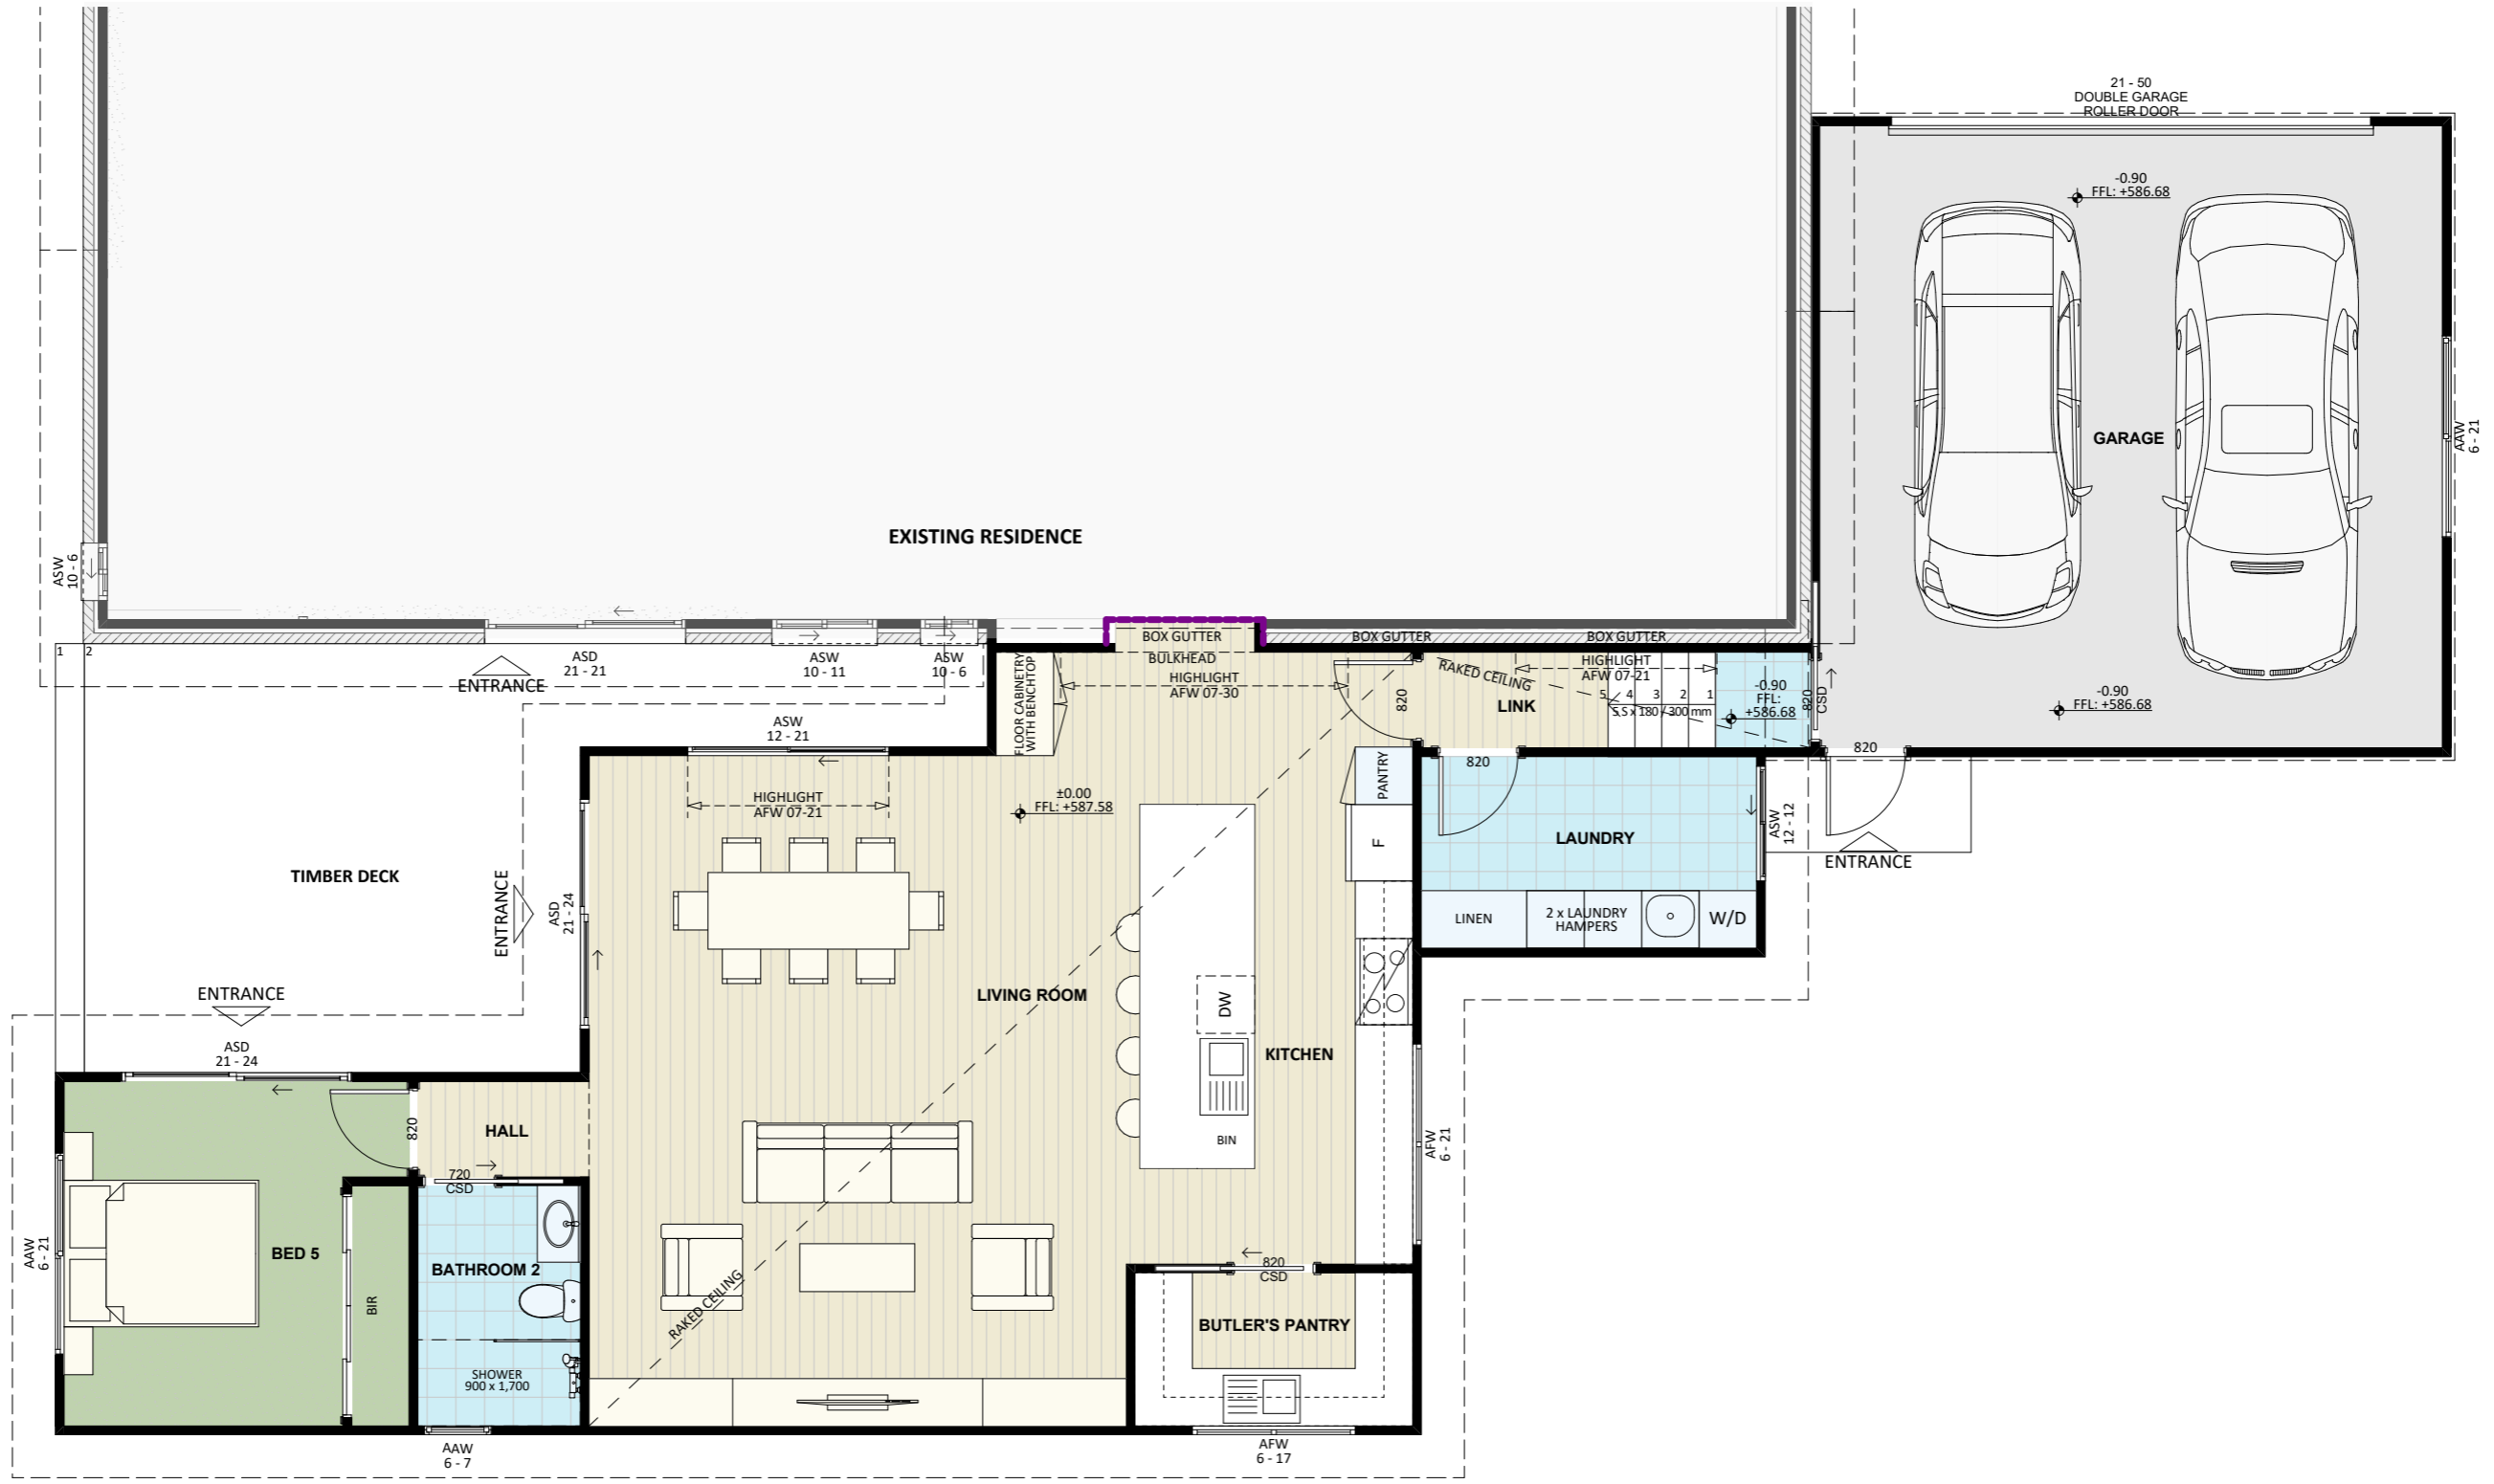

1169

ACT Building Lic: 2012767

**FIXED**  
**PRICE**  
**EXTENSIONS**

Aluminium Window and Door Frames  
Colour: White Pearl

Composite Weatherboards  
Colour: Dover White

Colorbond Roof  
Colour: Shale Grey

An elevation is the height of the structure from ground level to the height of the roof.

**NORTH ELEVATION**

**SOUTH ELEVATION**

An elevation is the height of the structure from ground level to the height of the roof.