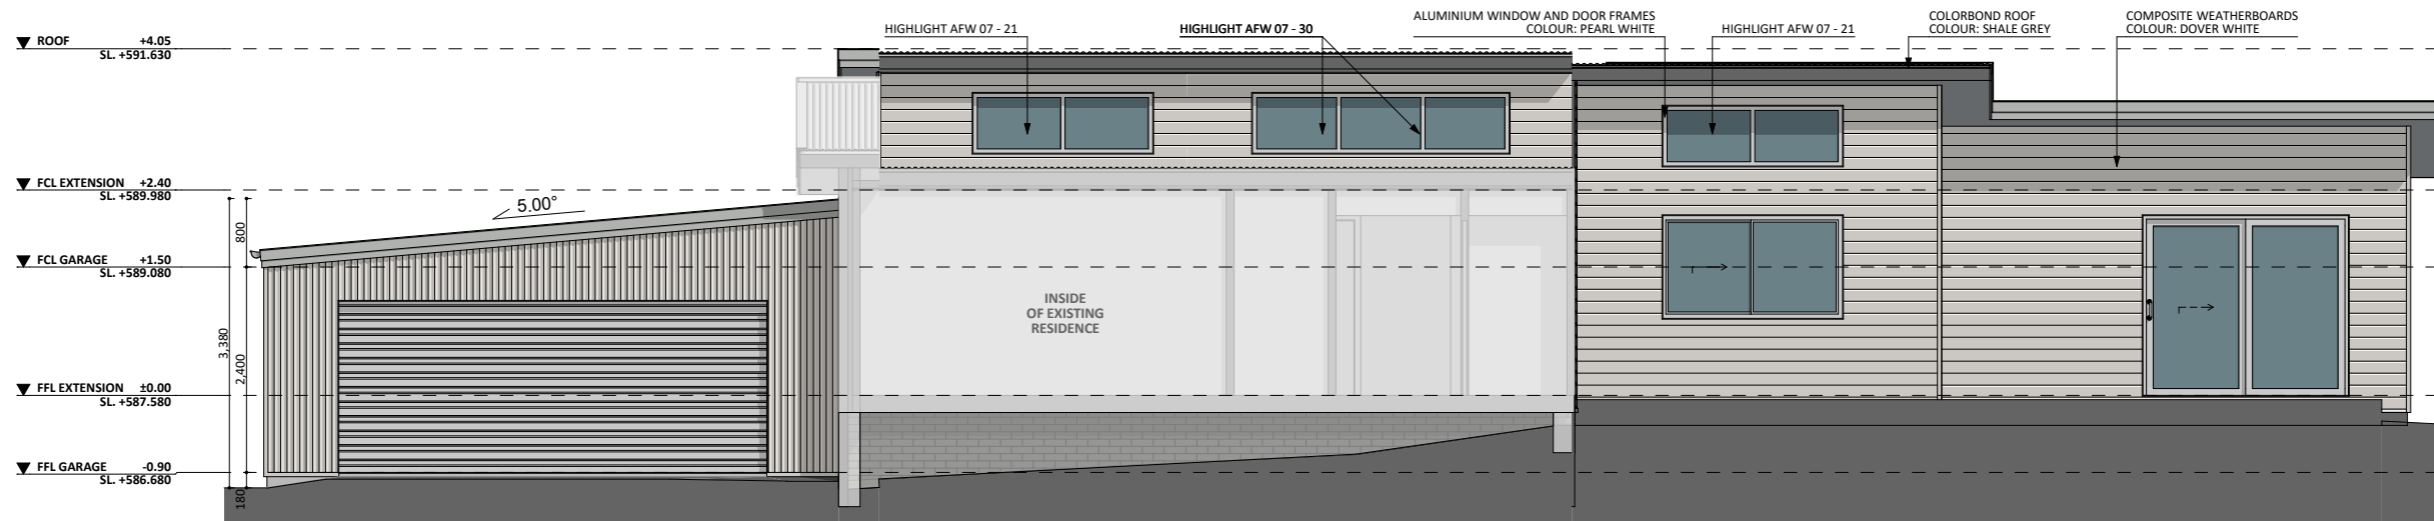

1169

ACT Building Lic: 2012767

**FIXED**  
**PRICE**  
**EXTENSIONS**

Aluminium Window and Door Frames  
Colour: White Pearl

Composite Weatherboards  
Colour: Dover White

Colorbond Roof  
Colour: Shale Grey

An elevation is the height of the structure from ground level to the height of the roof.

**NORTH ELEVATION**

**SOUTH ELEVATION**

An elevation is the height of the structure from ground level to the height of the roof.

**SOUTH ELEVATION**

**WEST ELEVATION**

 **FIXED  
PRICE  
EXTENSIONS**

[fixedpriceextensions.com.au](http://fixedpriceextensions.com.au)  
[canberragrannyflatbuilders.com.au](http://canberragrannyflatbuilders.com.au)