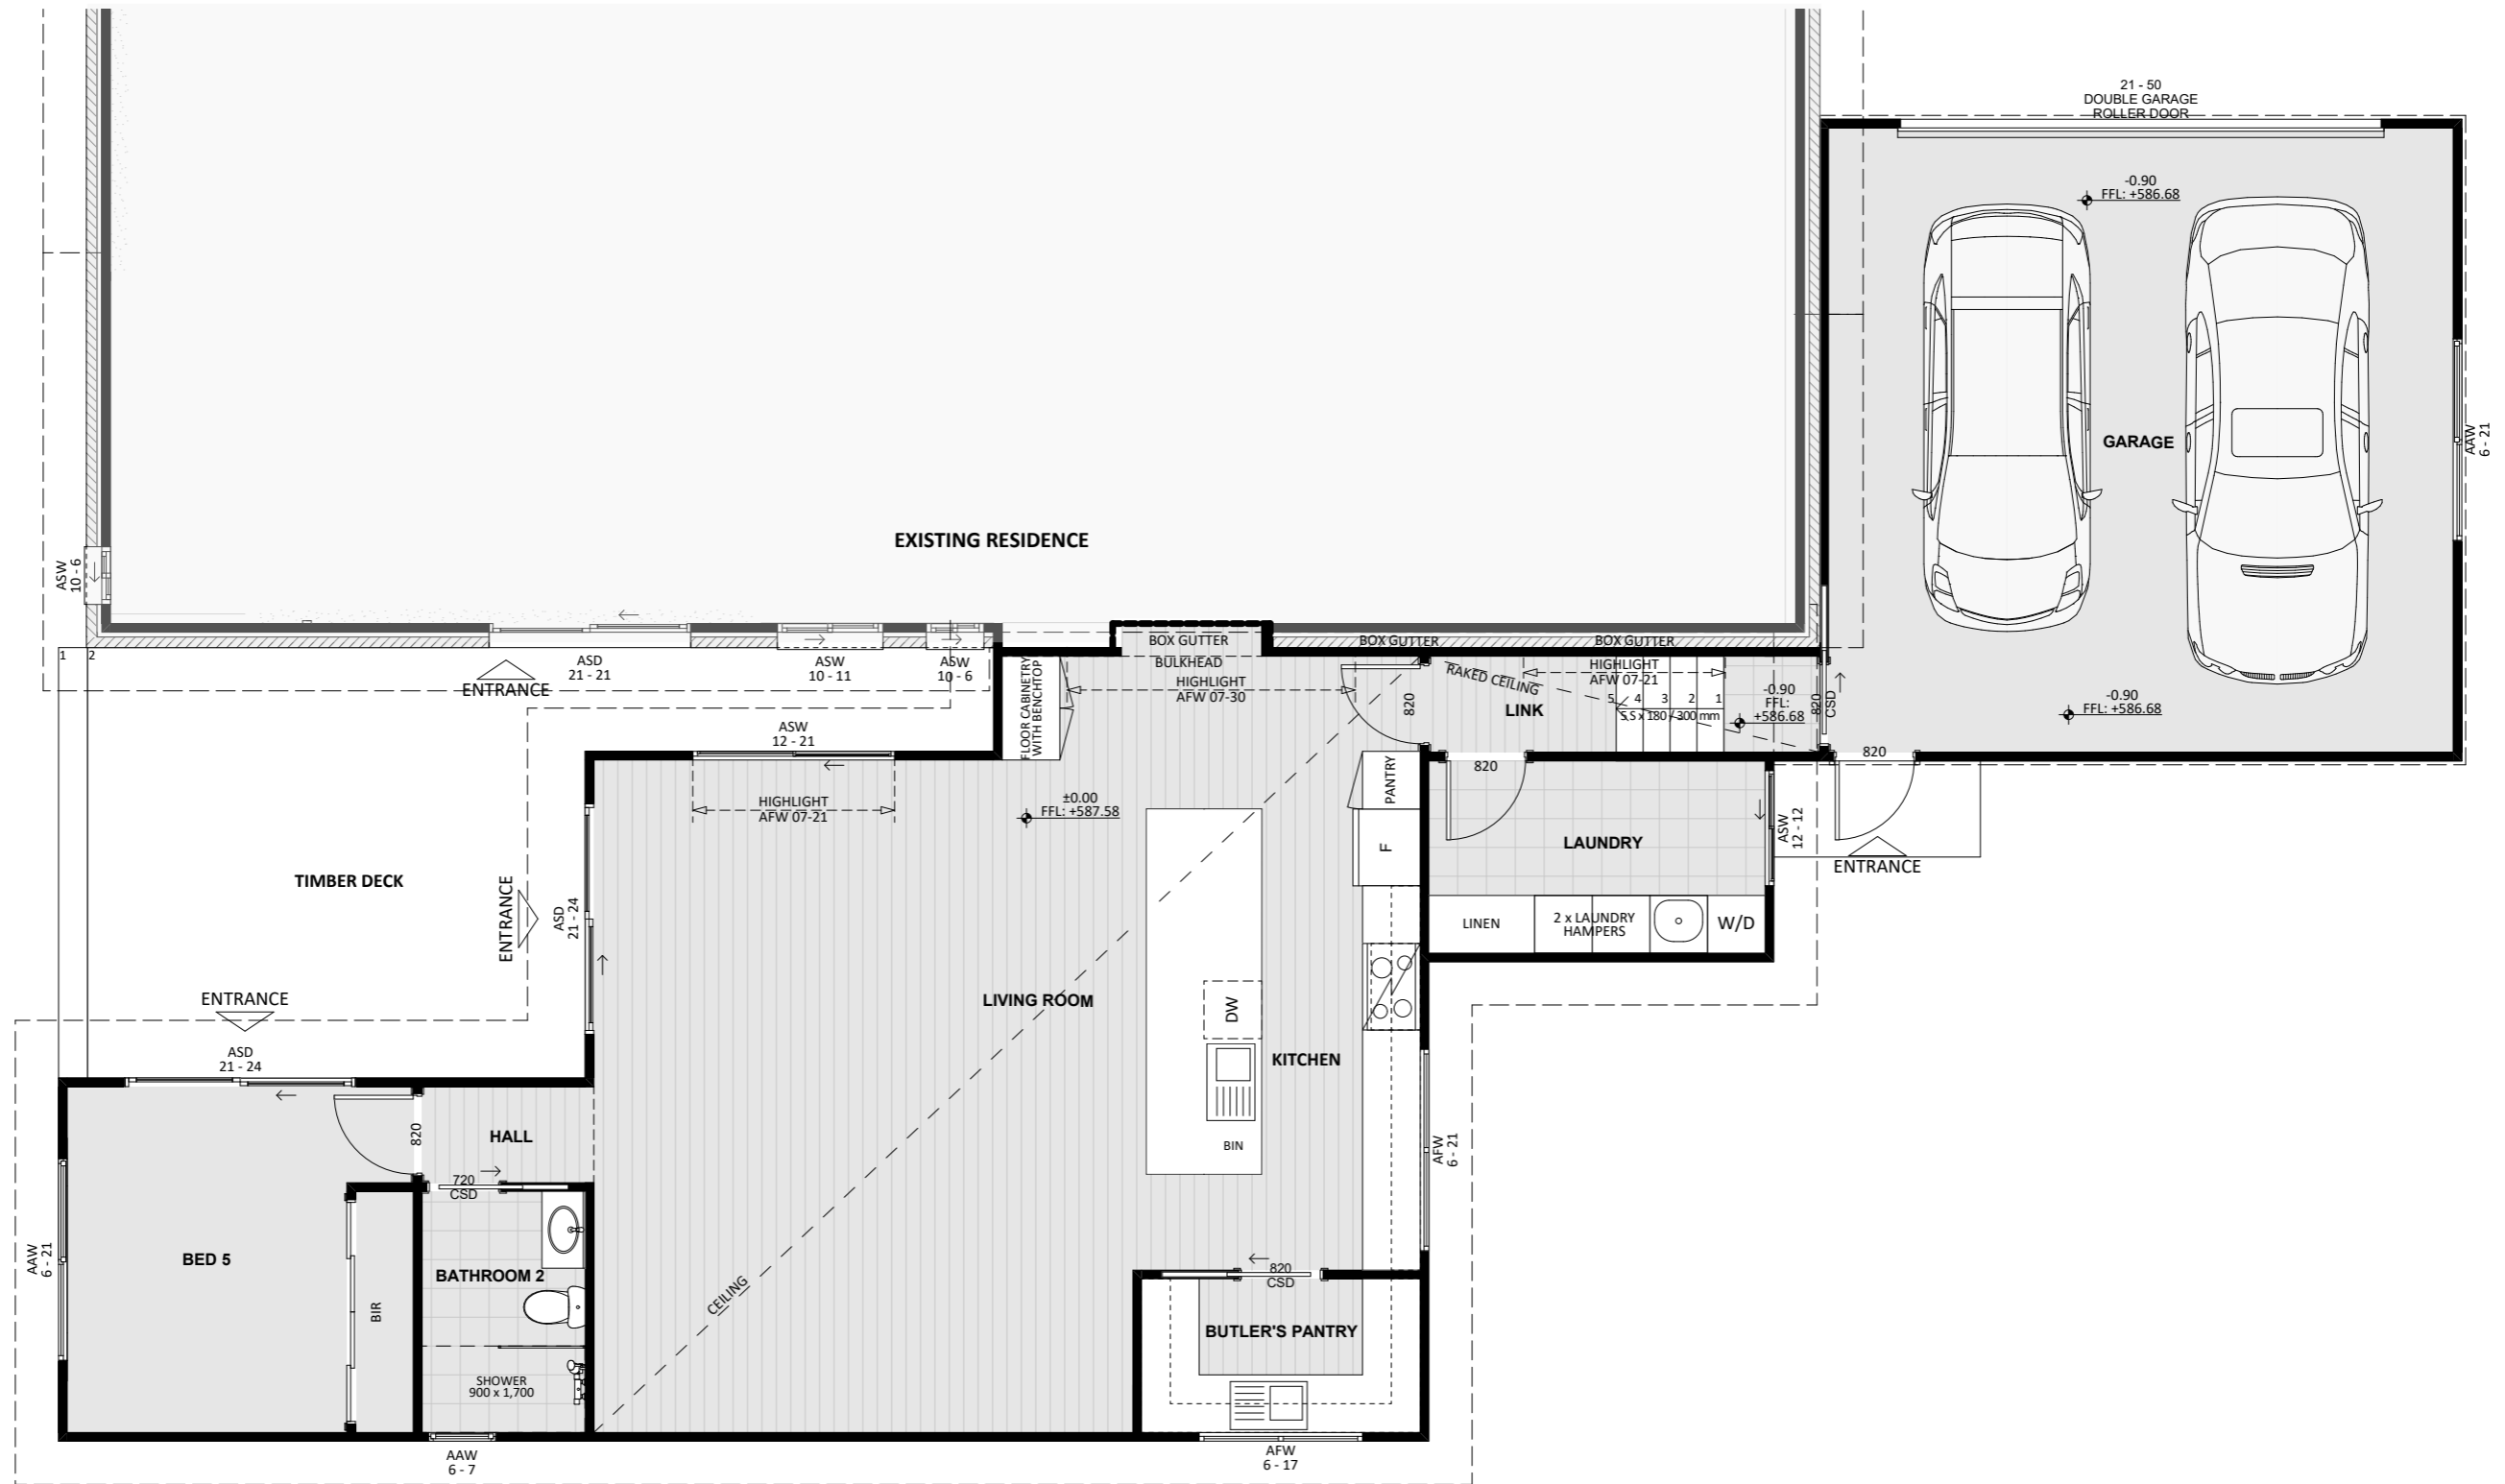

1169

ACT Building Lic: 2012767

**FIXED**  
**PRICE**  
**EXTENSIONS**

Aluminium Window and Door Frames  
Colour: White Pearl

Composite Weatherboards  
Colour: Dover White

Colorbond Roof  
Colour: Shale Grey

An elevation is the height of the structure from ground level to the height of the roof.

**NORTH ELEVATION**

**SOUTH ELEVATION**

An elevation is the height of the structure from ground level to the height of the roof.