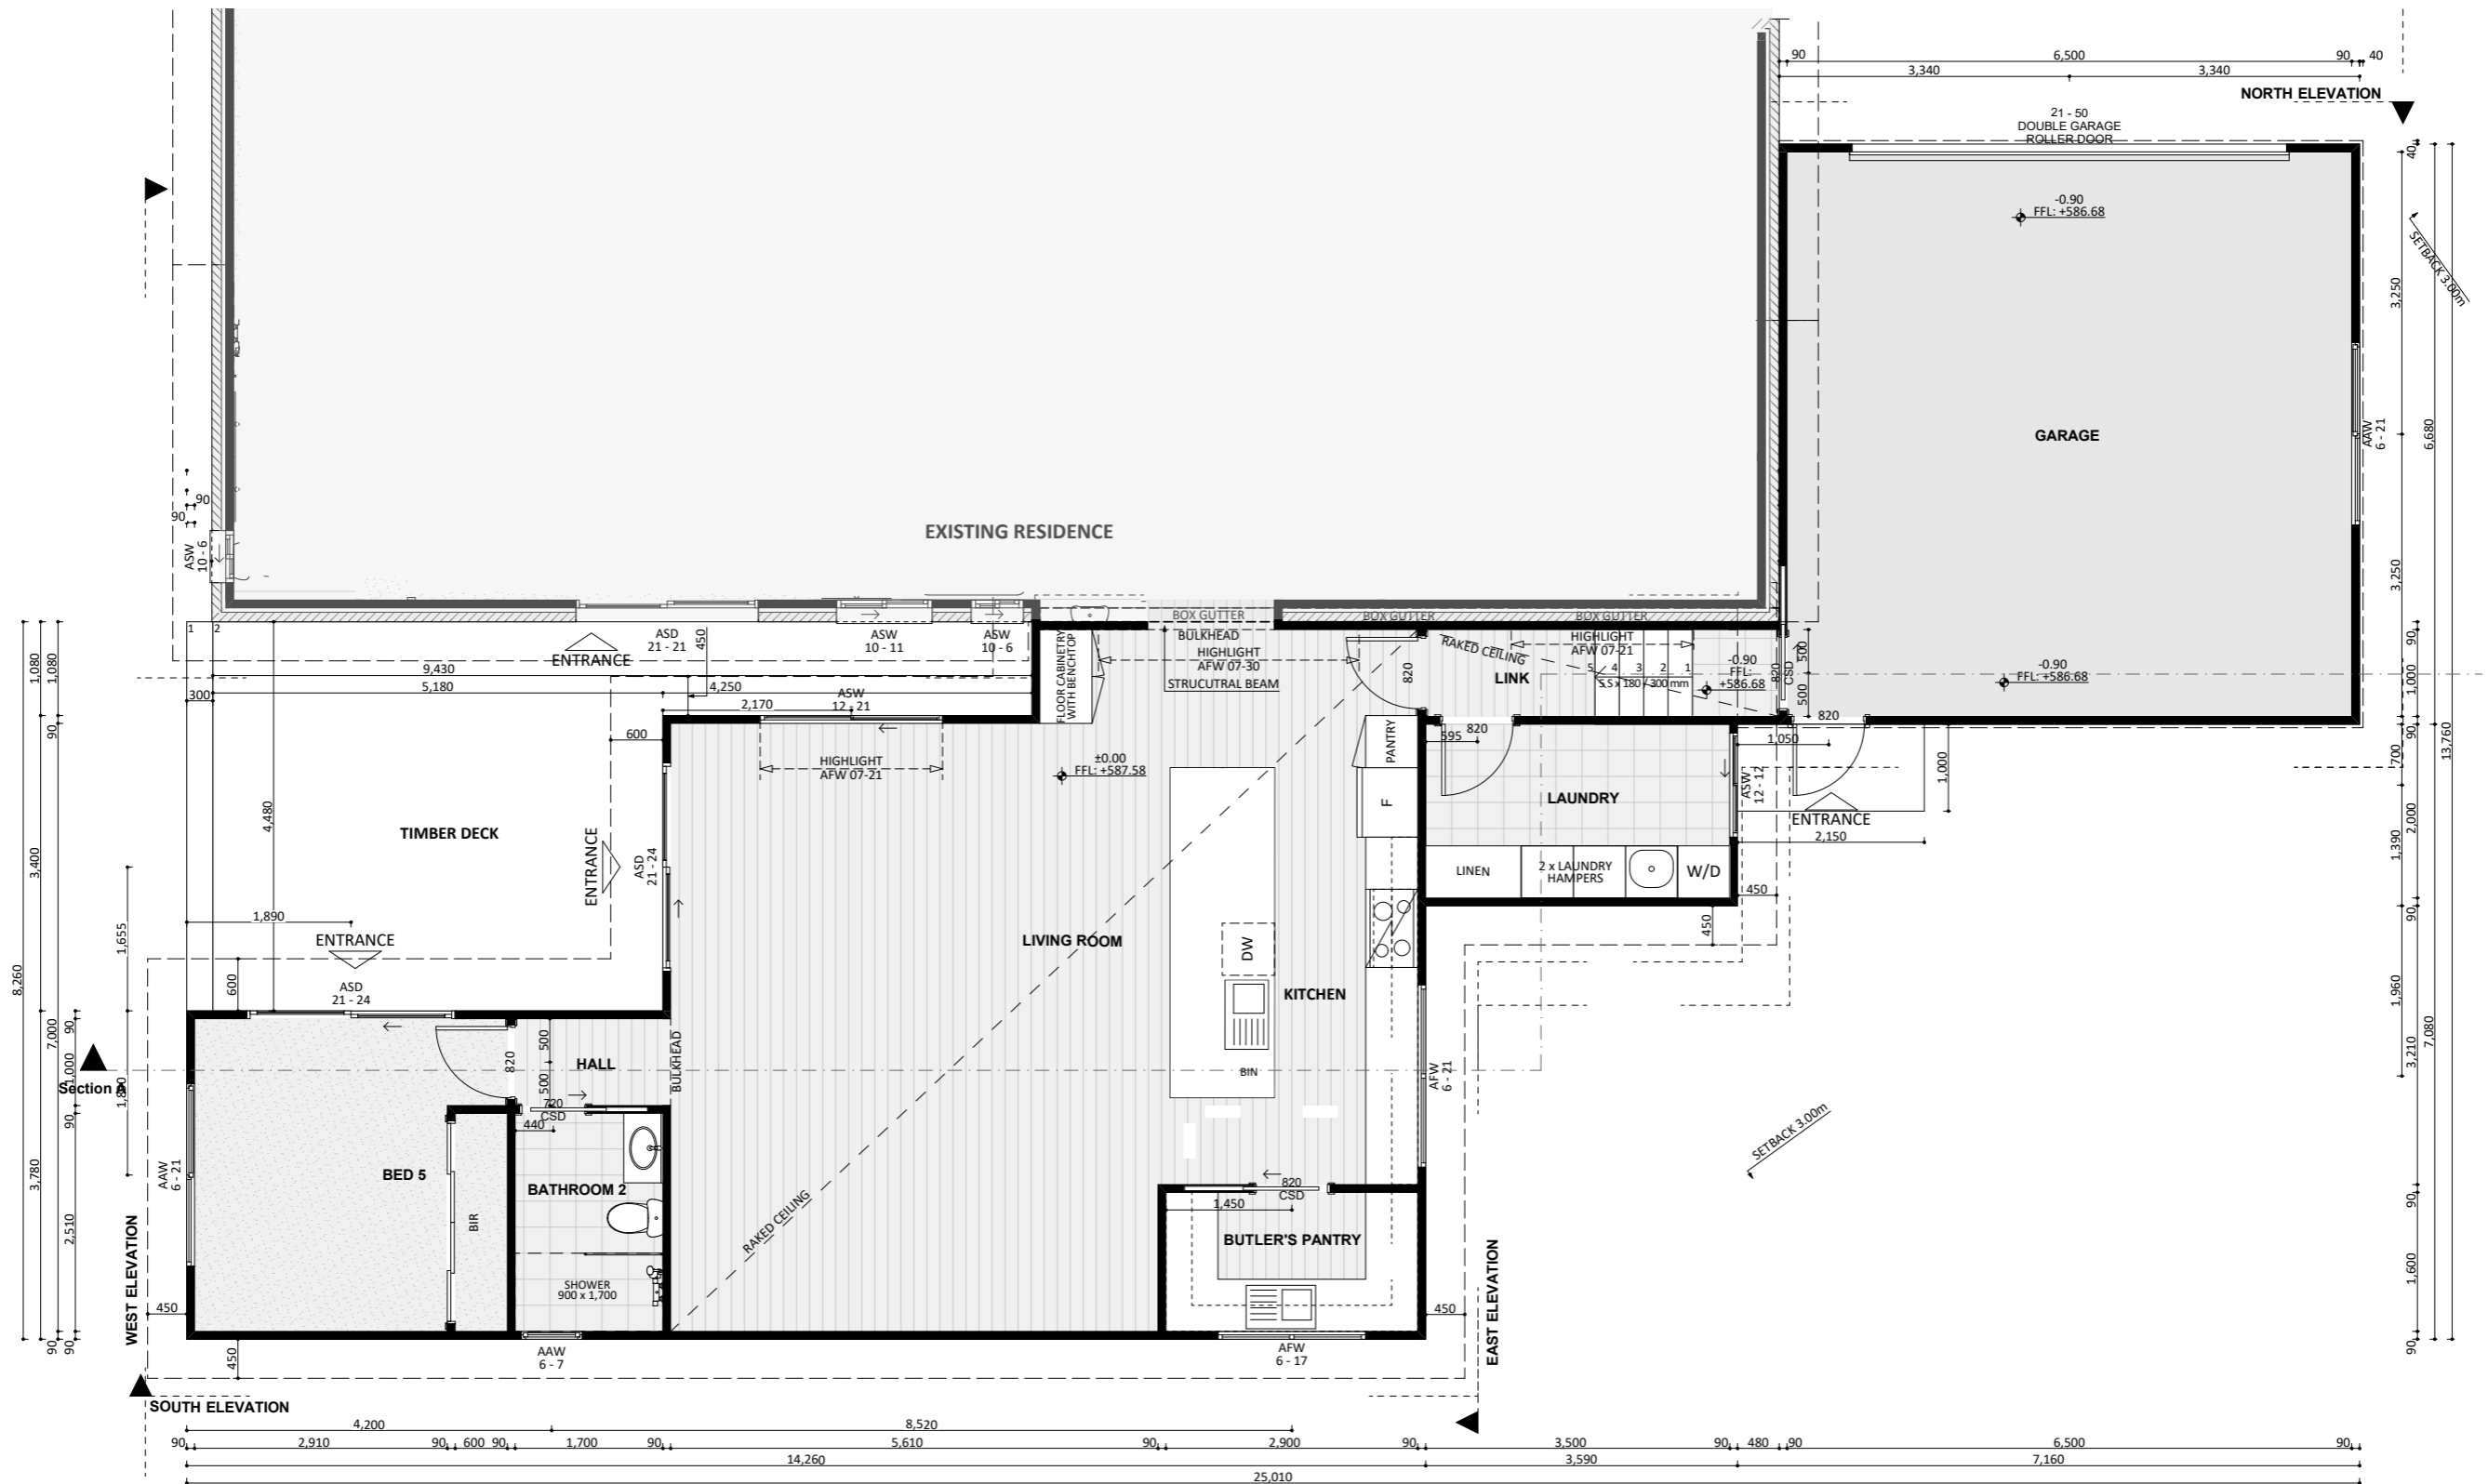

1169

ACT Building Lic: 2012767

**FIXED**  
**PRICE**  
**EXTENSIONS**

Aluminium Window and Door Frames  
Colour: White Pearl

Composite Weatherboards  
Colour: Dover White

Colorbond Roof  
Colour: Shale Grey

An elevation is the height of the structure from ground level to the height of the roof.

**NORTH ELEVATION**

**SOUTH ELEVATION**

An elevation is the height of the structure from ground level to the height of the roof.