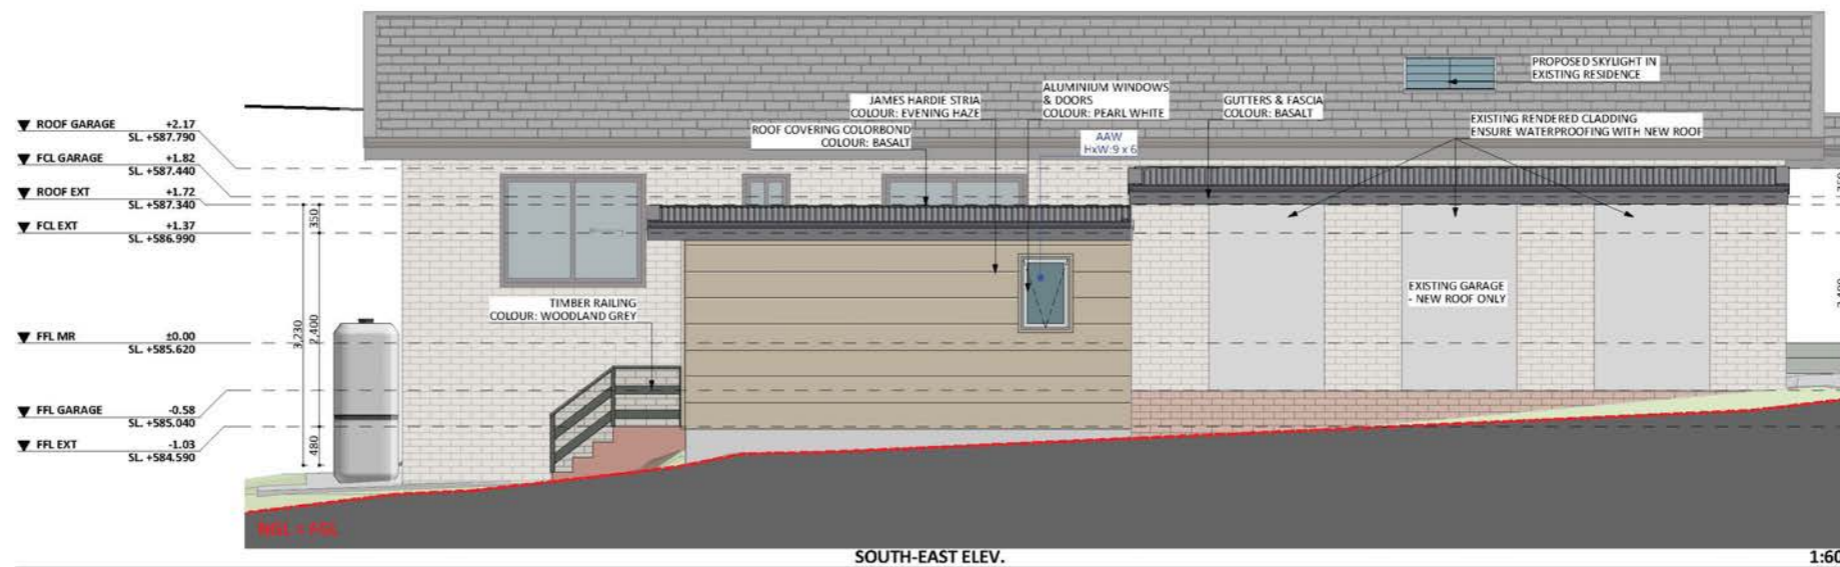

# 1035

ACT Building Lic: 2012767

**FIXED**  
**PRICE**  
**EXTENSIONS**

Roof Covering Colorbond  
Colour: Basalt

James Hardie Stria  
Colour: Evening Haze

Gutters And Fascia  
Colour: Basalt

Aluminium Windows And Doors  
Colour: Pearl White

Brick Foundation Walls  
Colour: Closest Match To Existing

An elevation is the height of the structure from ground level to the height of the roof.

An elevation is the height of the structure from ground level to the height of the roof.