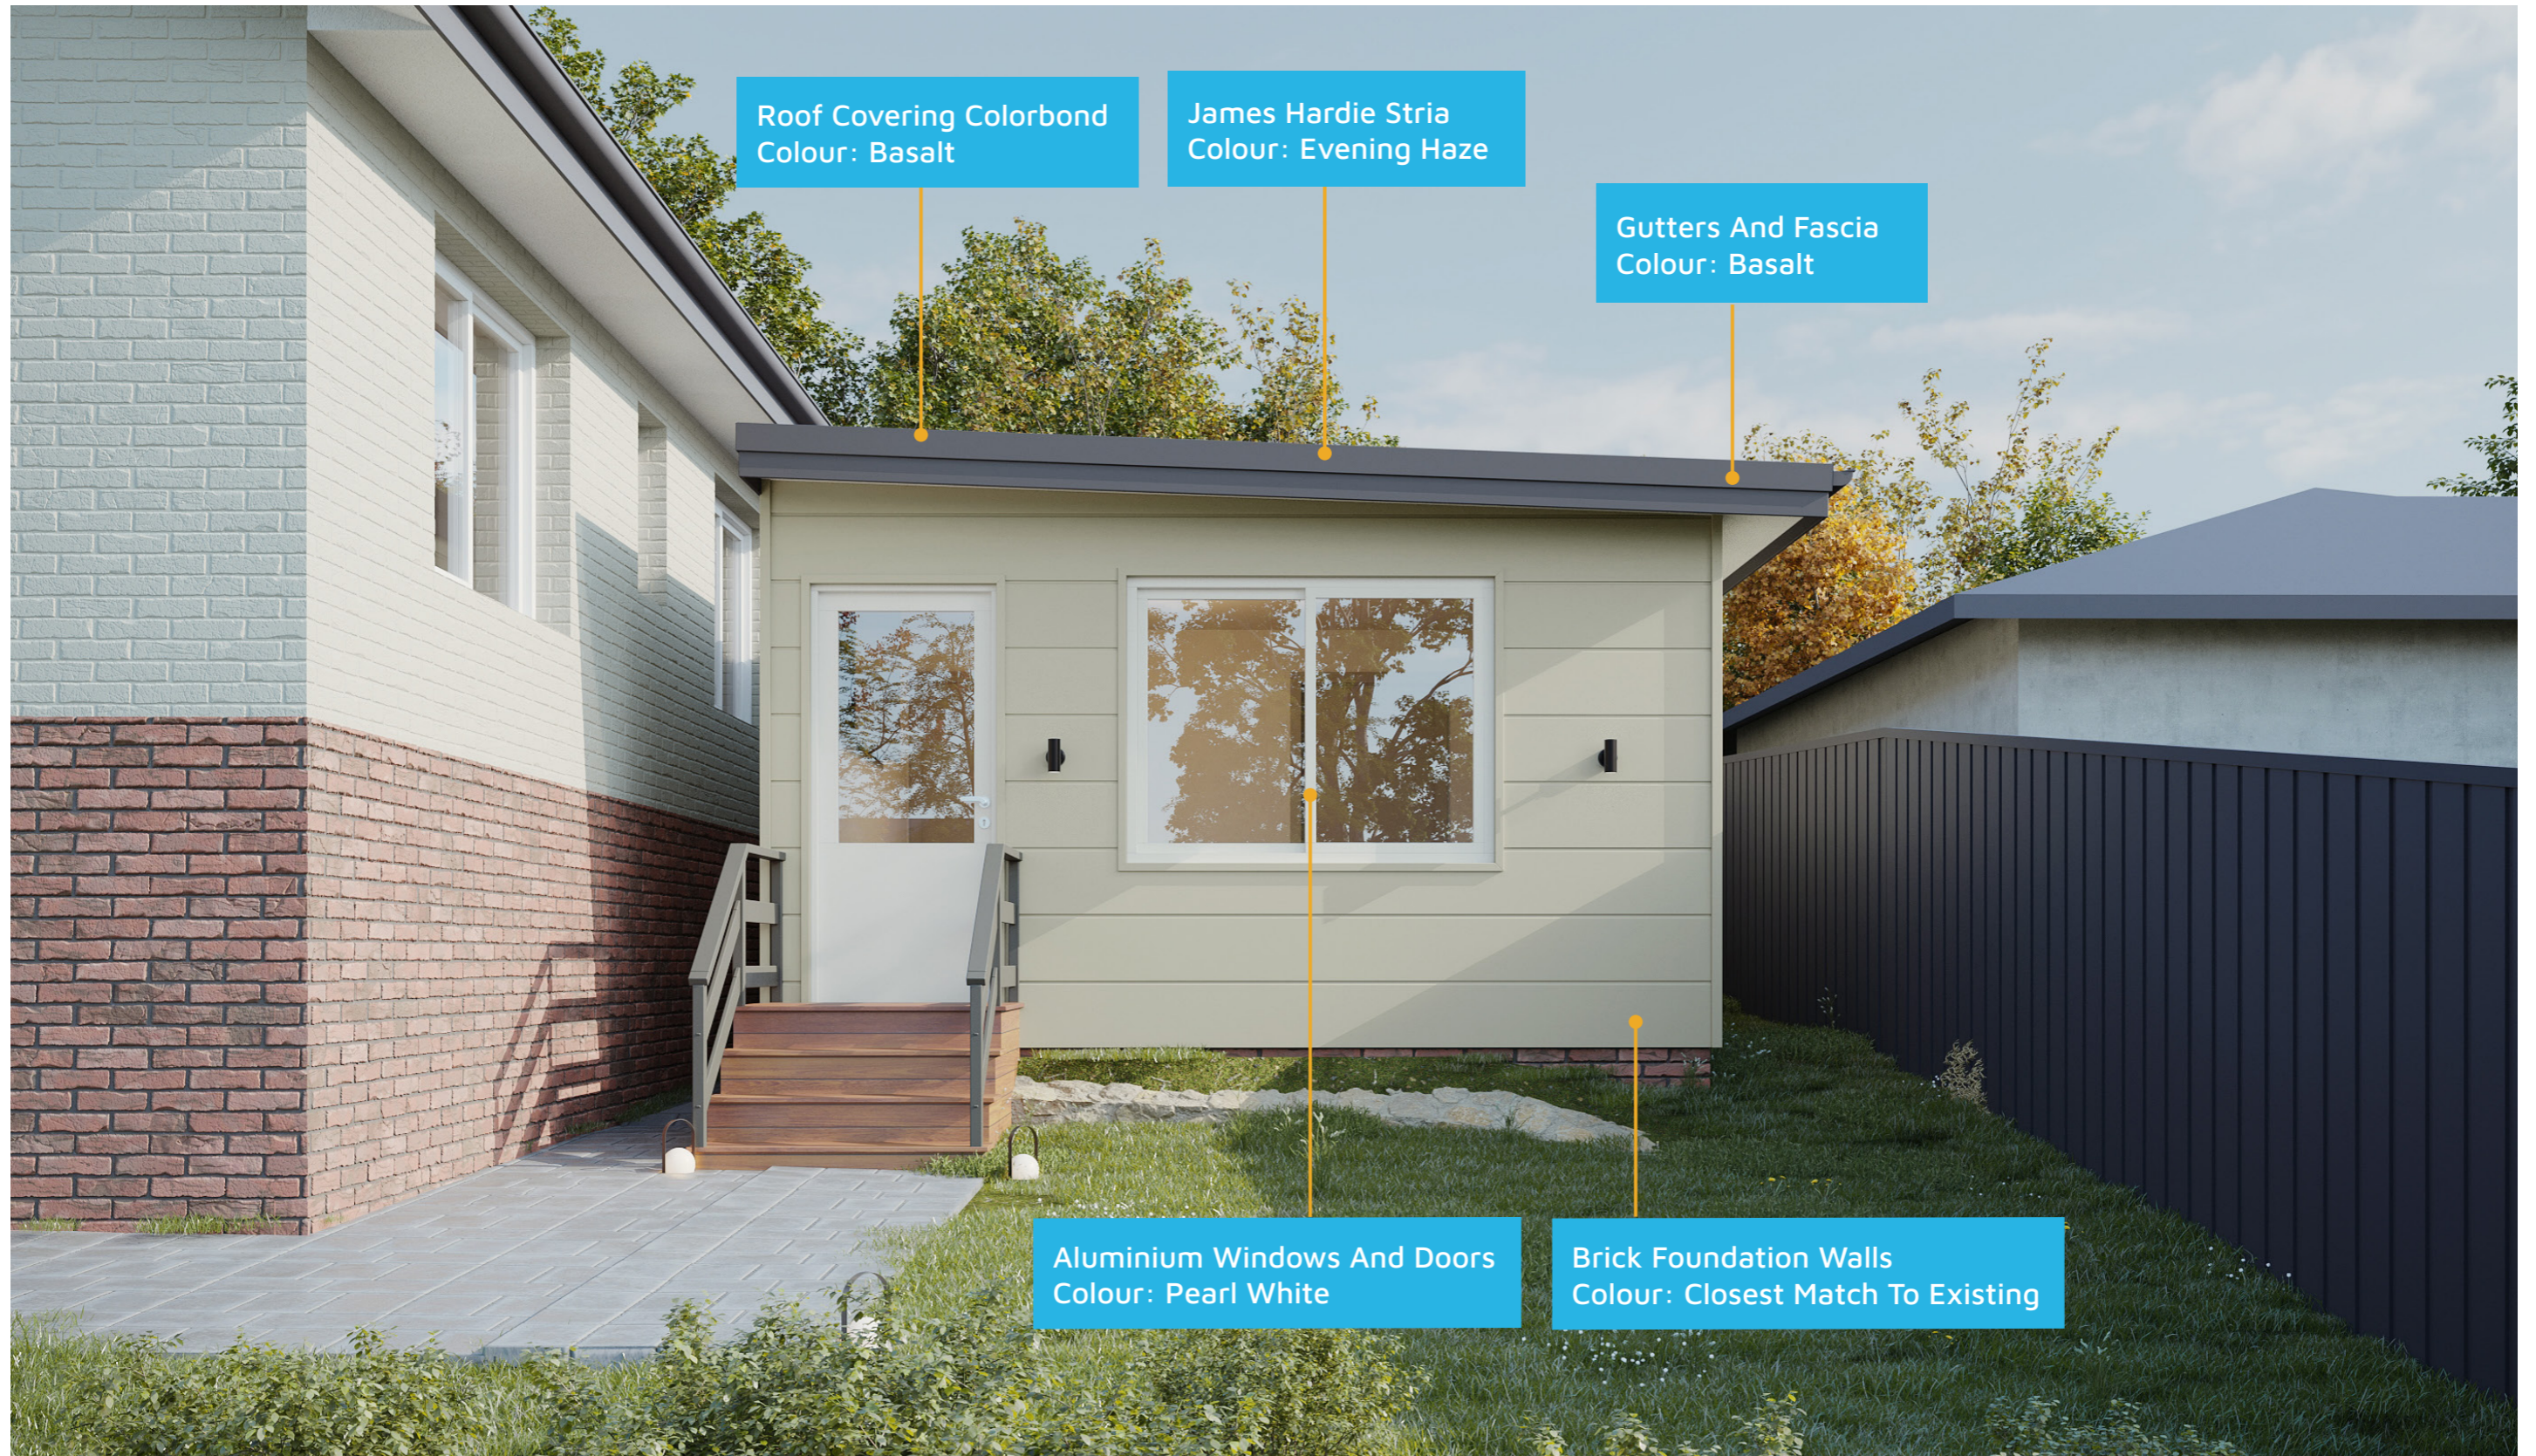

# 1035

ACT Building Lic: 2012767

**FIXED**  
**PRICE**  
**EXTENSIONS**

Roof Covering Colorbond  
Colour: Basalt

James Hardie Stria  
Colour: Evening Haze

Gutters And Fascia  
Colour: Basalt

Aluminium Windows And Doors  
Colour: Pearl White

Brick Foundation Walls  
Colour: Closest Match To Existing

An elevation is the height of the structure from ground level to the height of the roof.

An elevation is the height of the structure from ground level to the height of the roof.