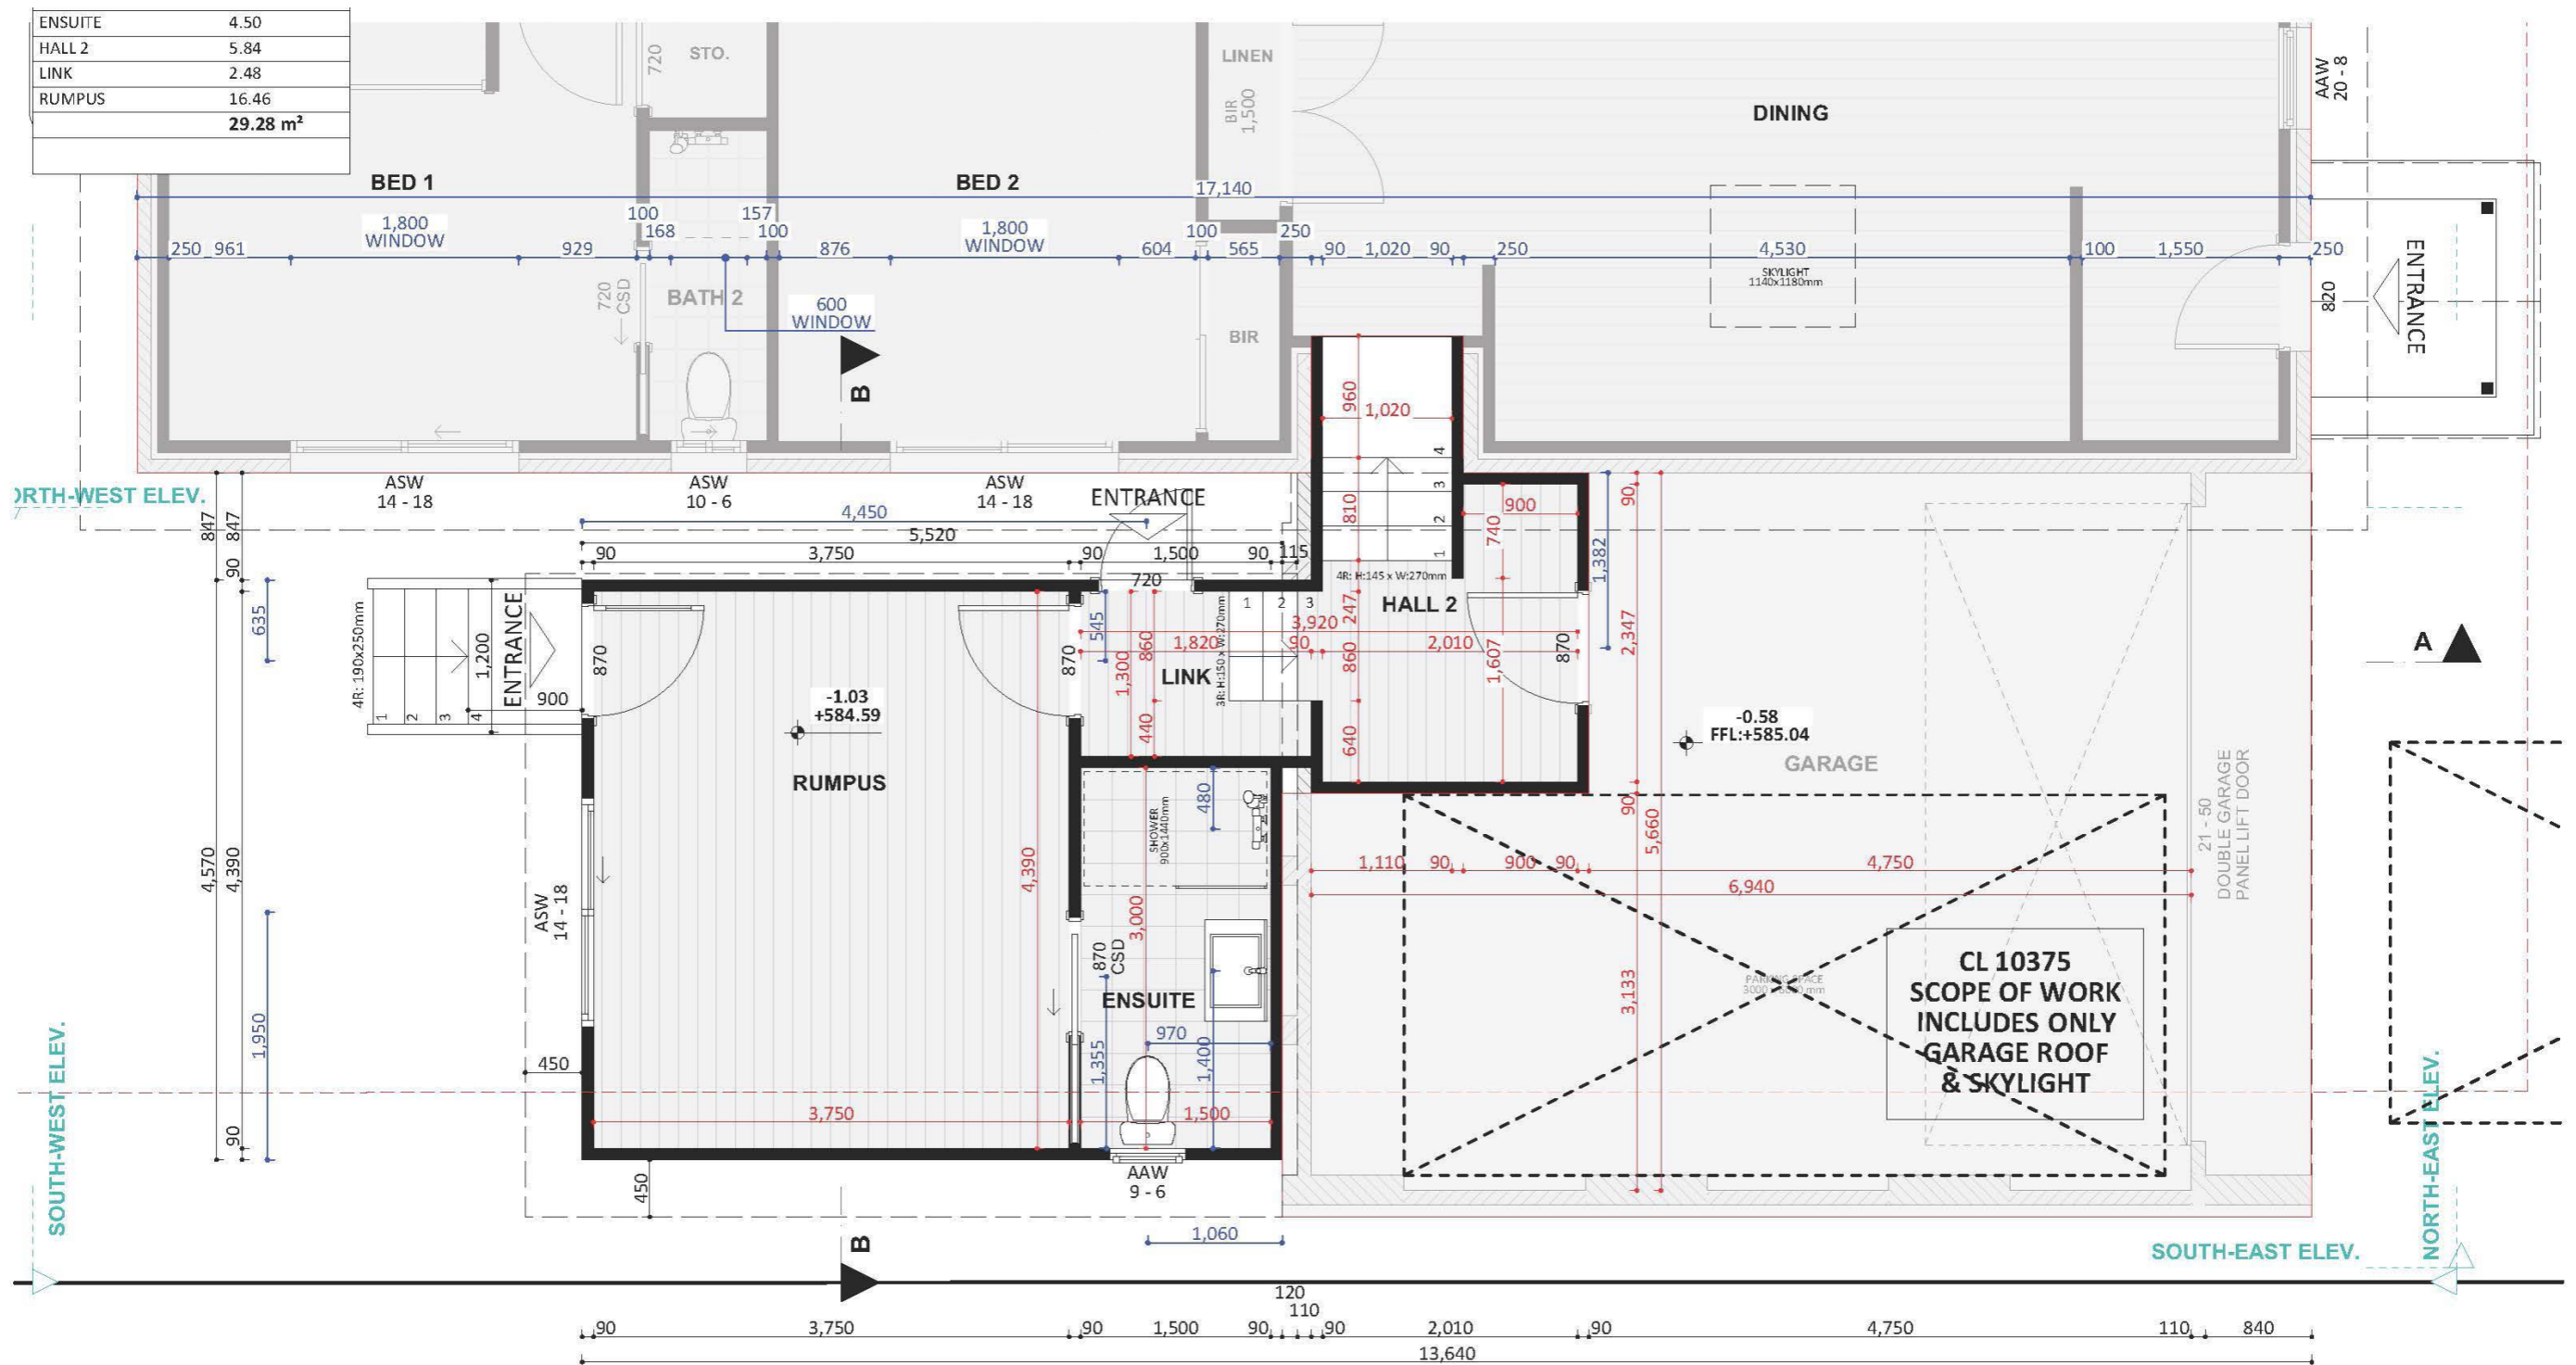

# 1035

ACT Building Lic: 2012767

**FIXED**  
**PRICE**  
**EXTENSIONS**

Roof Covering Colorbond  
Colour: Basalt

James Hardie Stria  
Colour: Evening Haze

Gutters And Fascia  
Colour: Basalt

Aluminium Windows And Doors  
Colour: Pearl White

Brick Foundation Walls  
Colour: Closest Match To Existing

An elevation is the height of the structure from ground level to the height of the roof.

An elevation is the height of the structure from ground level to the height of the roof.