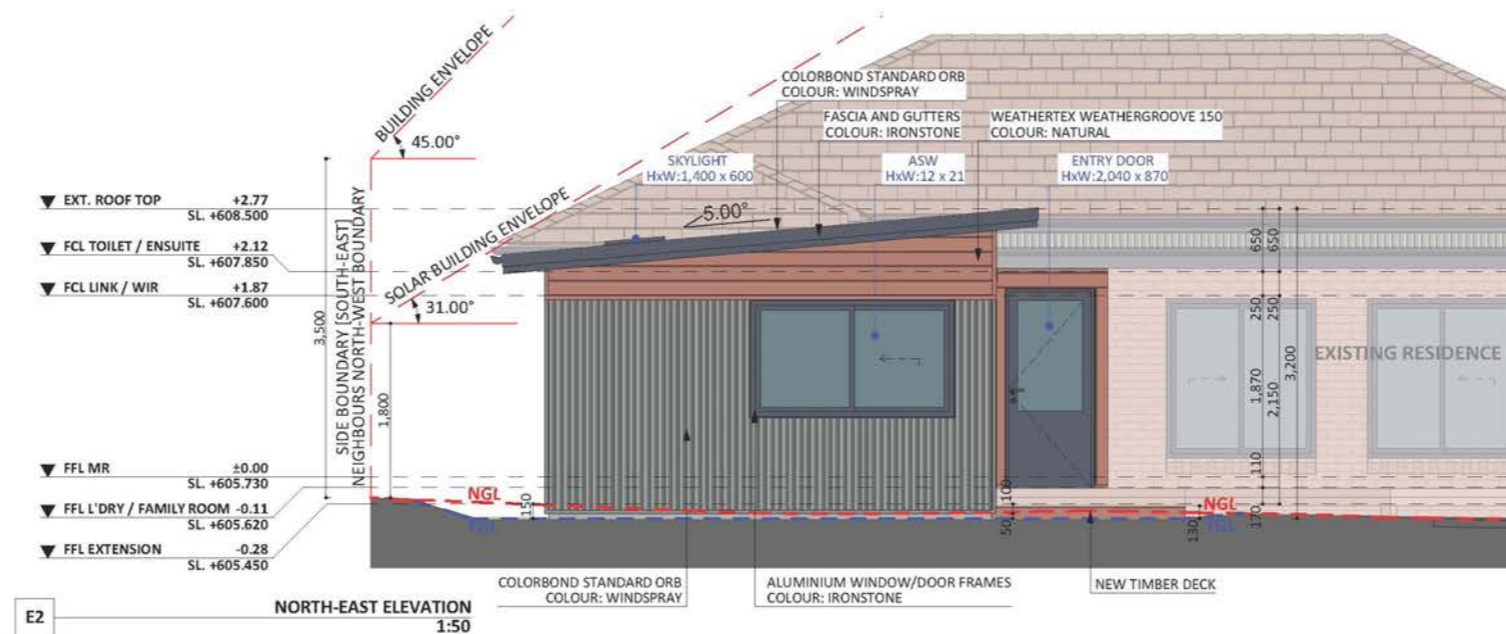

1547

ACT Building Lic: 2012767

FIXED
PRICE
EXTENSIONS

Weathertex Weathergroove 150
Colour: Natural

Colorbond Vertical Cladding
Colour: Monument

Fascia And Gutters
Colour: Ironstone

Colorbond Standard Orb
Colour: Windspray

ALL INTERNAL SPACES - CHECKLIST 2

Name	Measured Area
BED 4	11.34
ENSUITE	8.82
HALL 2	3.49
WIR	5.87
TOTAL	29.52 m²

An elevation is the height of the structure from ground level to the height of the roof.

An elevation is the height of the structure from ground level to the height of the roof.

 **FIXED
PRICE
EXTENSIONS**

fixedpriceextensions.com.au
canberragrannyflatbuilders.com.au

 info@cgfb.com.au

 1300 979 658