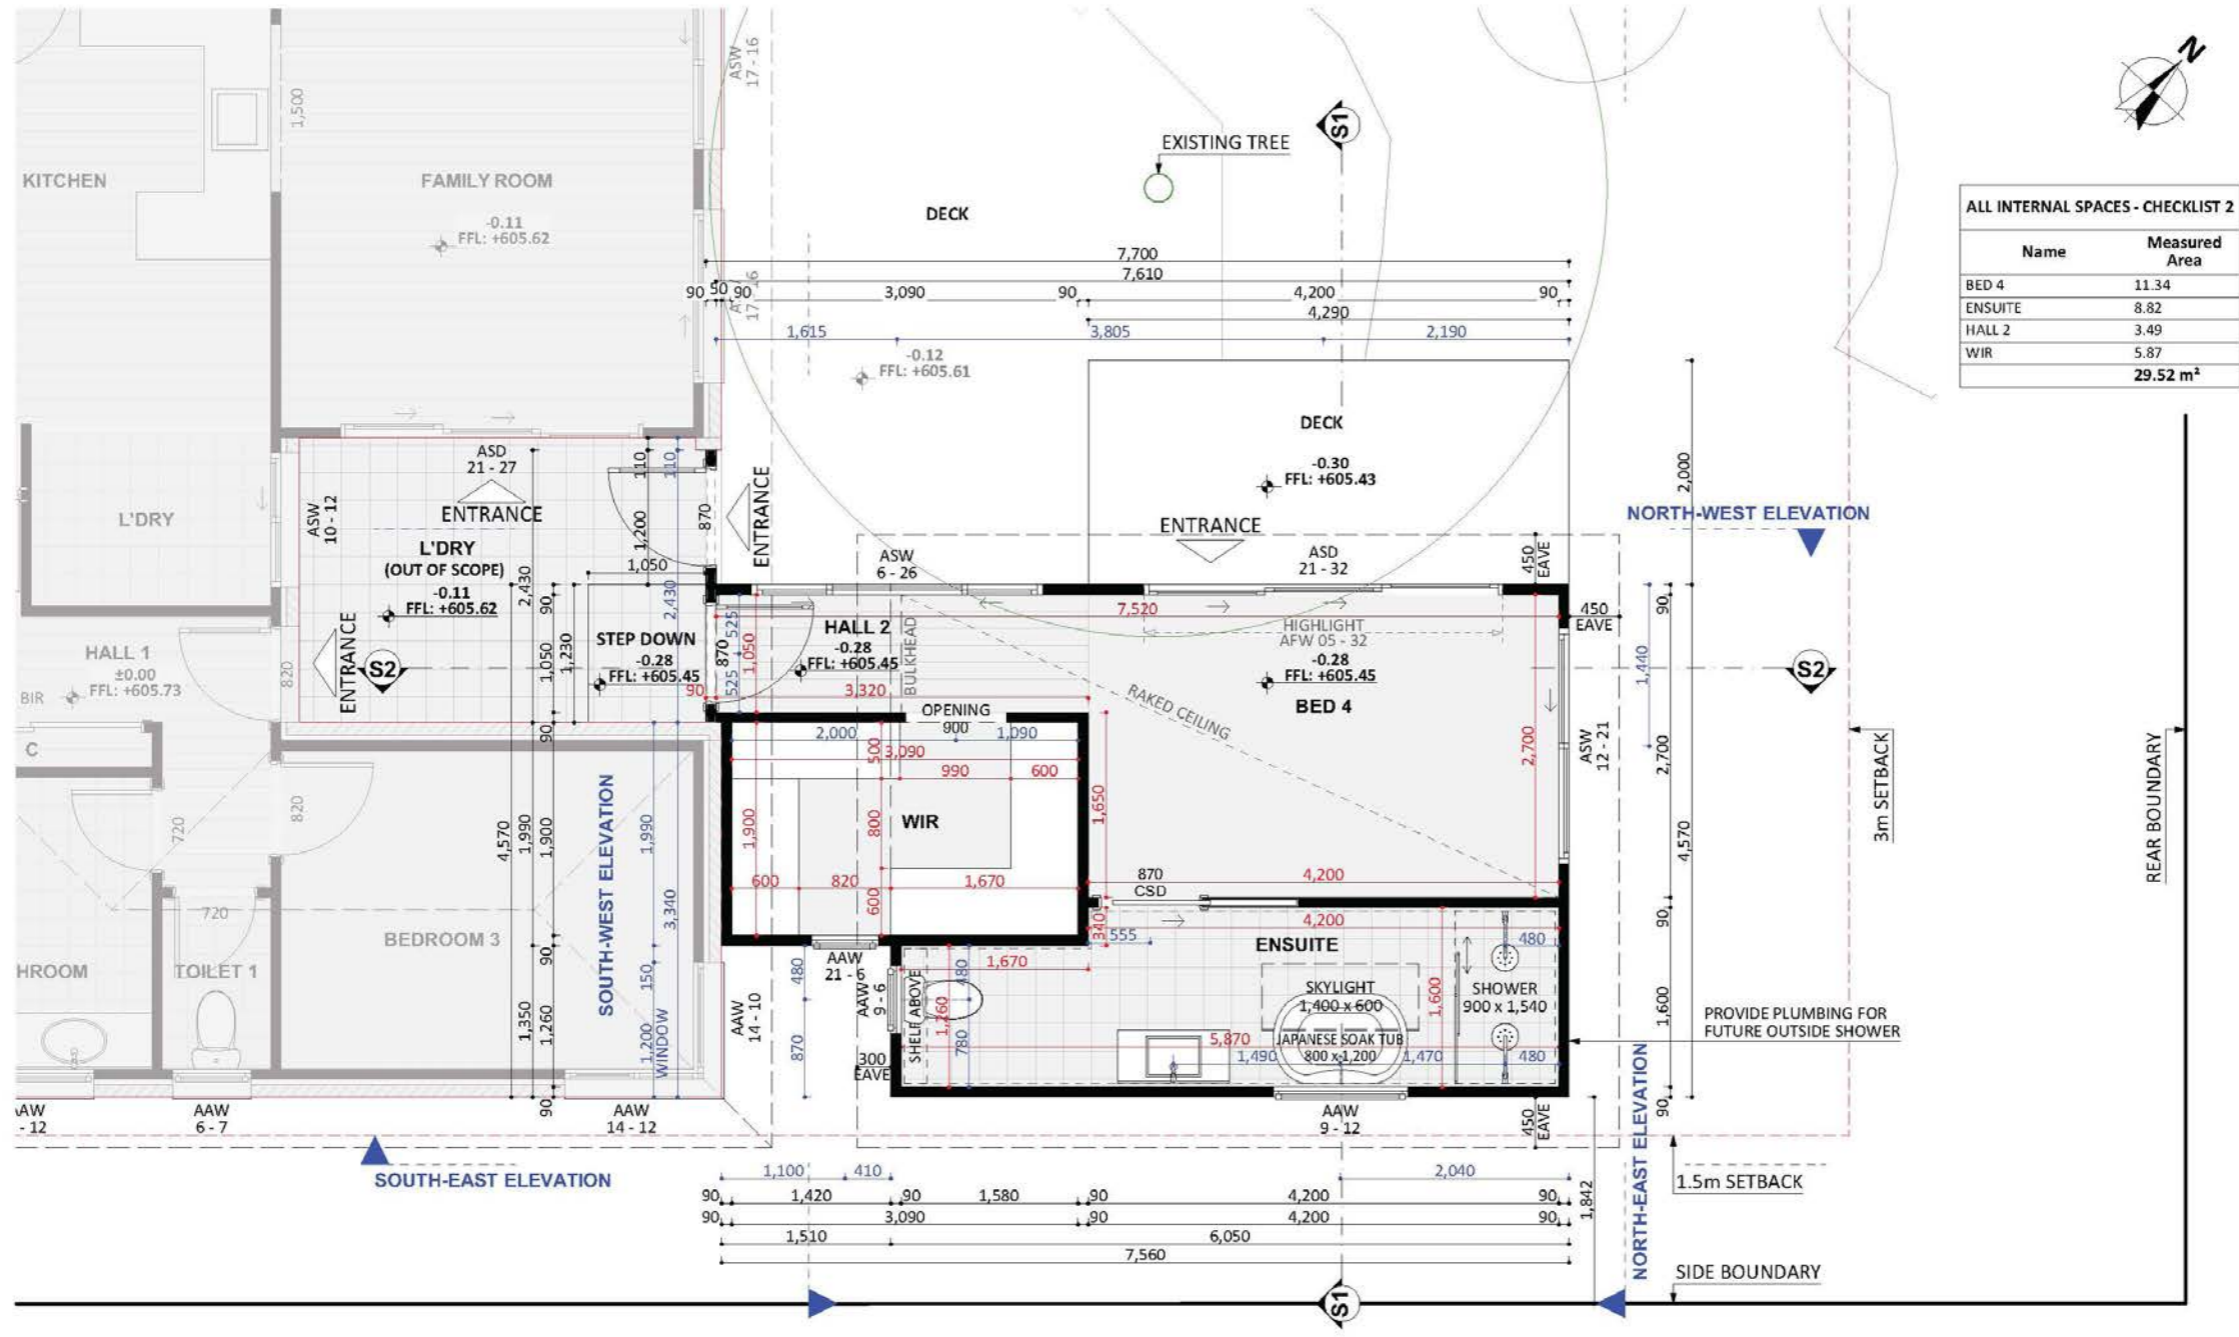

1547

ACT Building Lic: 2012767

FIXED
PRICE
EXTENSIONS

Weathertex Weathergroove 150
Colour: Natural

Colorbond Vertical Cladding
Colour: Monument

Fascia And Gutters
Colour: Ironstone

Colorbond Standard Orb
Colour: Windspray

ALL INTERNAL SPACES - CHECKLIST 2

Name	Measured Area
BED 4	11.34
ENSUITE	8.82
HALL 2	3.49
WIR	5.87
TOTAL	29.52 m²

An elevation is the height of the structure from ground level to the height of the roof.

An elevation is the height of the structure from ground level to the height of the roof.

 **FIXED
PRICE
EXTENSIONS**

fixedpriceextensions.com.au
canberragrannyflatbuilders.com.au

 info@cgfb.com.au

 1300 979 658