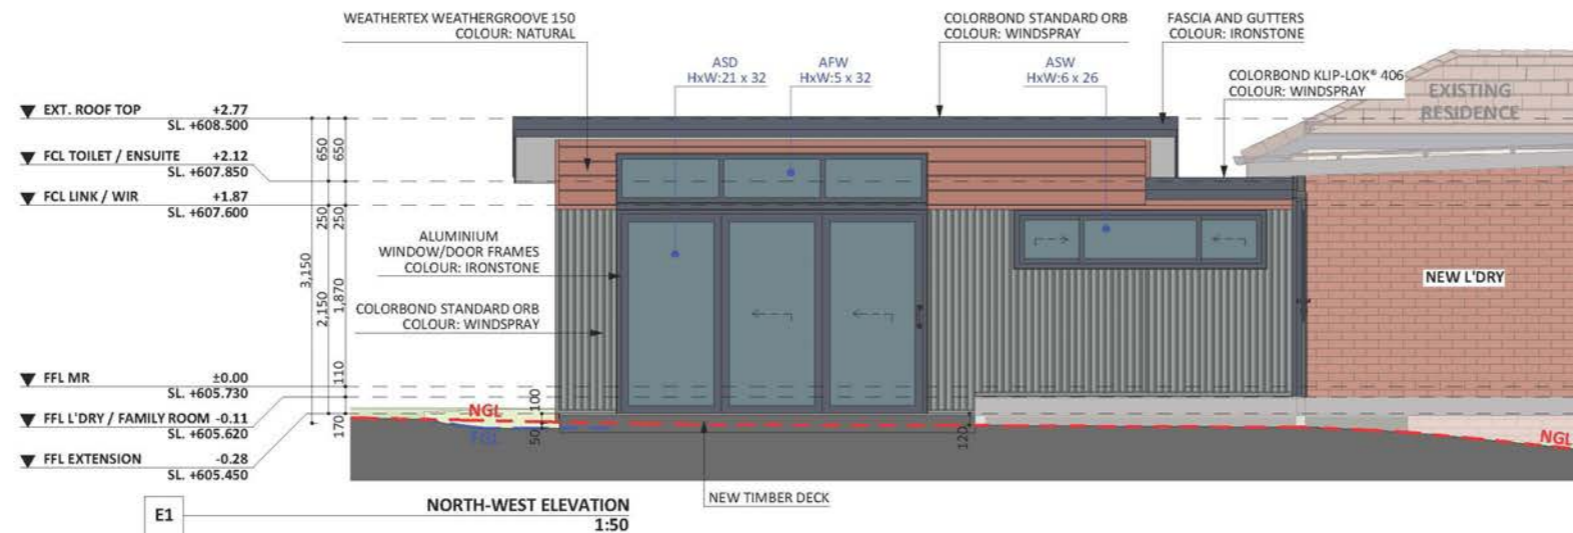

1547

ACT Building Lic: 2012767

FIXED
PRICE
EXTENSIONS

Weathertex Weathergroove 150
Colour: Natural

Colorbond Vertical Cladding
Colour: Monument

Fascia And Gutters
Colour: Ironstone

Colorbond Standard Orb
Colour: Windspray

ALL INTERNAL SPACES - CHECKLIST 2

Name	Measured Area
BED 4	11.34
ENSUITE	8.82
HALL 2	3.49
WIR	5.87
TOTAL	29.52 m²

An elevation is the height of the structure from ground level to the height of the roof.

An elevation is the height of the structure from ground level to the height of the roof.

 **FIXED
PRICE
EXTENSIONS**

fixedpriceextensions.com.au
canberragrannyflatbuilders.com.au

 info@cgfb.com.au

 1300 979 658