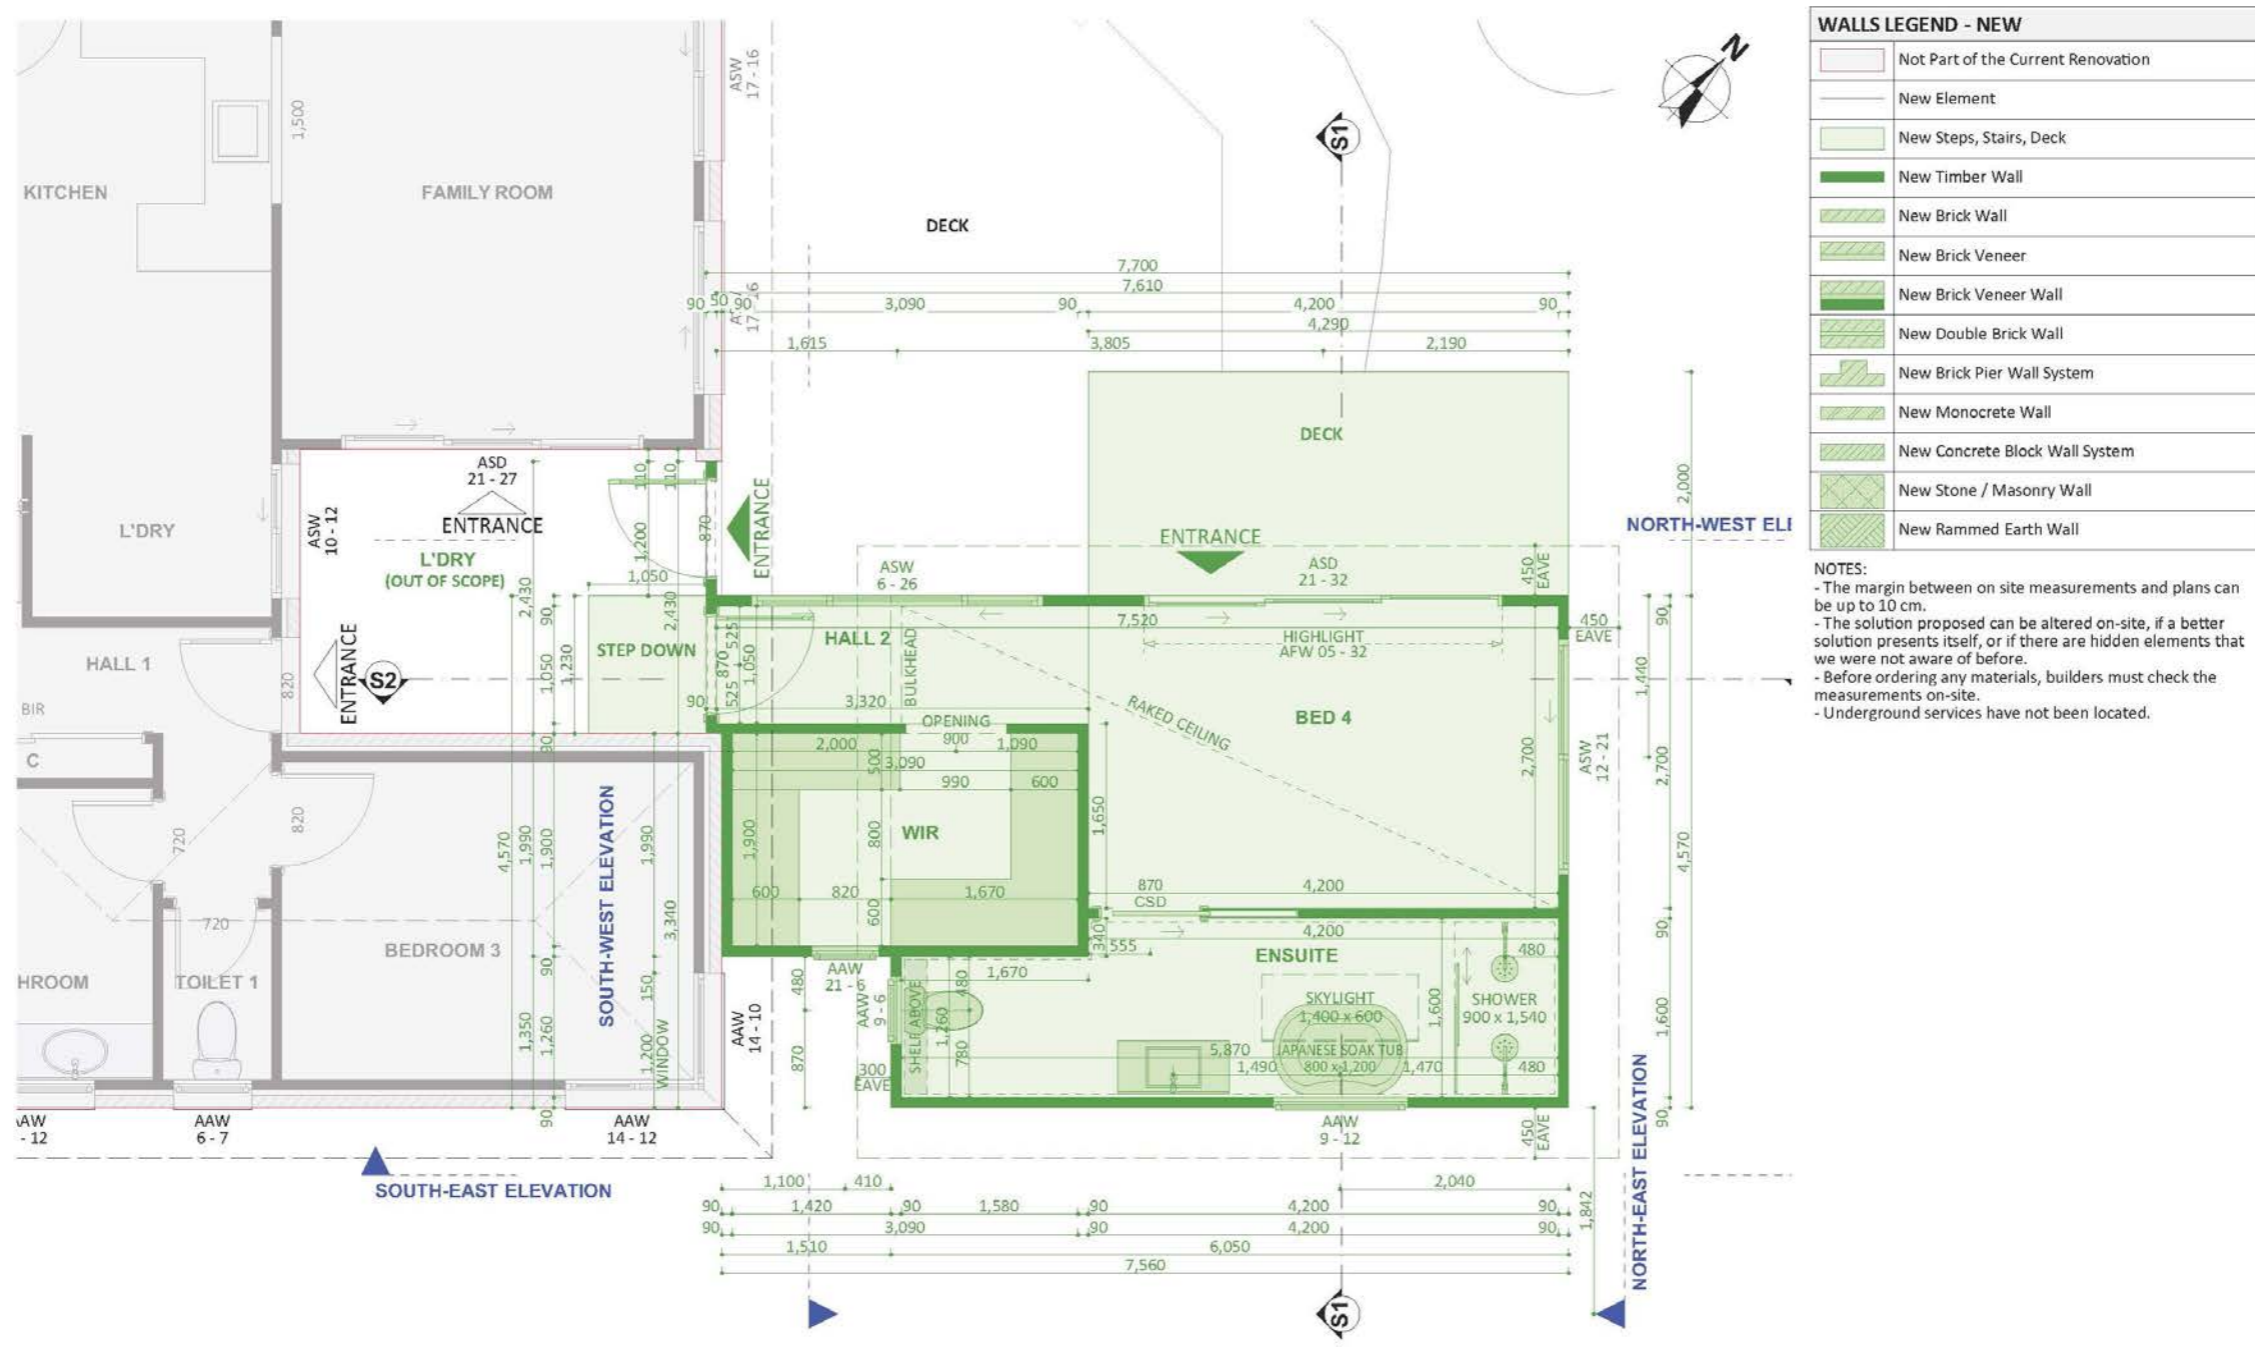

1547

ACT Building Lic: 2012767

FIXED
PRICE
EXTENSIONS

Weathertex Weathergroove 150
Colour: Natural

Colorbond Vertical Cladding
Colour: Monument

Fascia And Gutters
Colour: Ironstone

Colorbond Standard Orb
Colour: Windspray

ALL INTERNAL SPACES - CHECKLIST 2

Name	Measured Area
BED 4	11.34
ENSUITE	8.82
HALL 2	3.49
WIR	5.87
TOTAL	29.52 m²

An elevation is the height of the structure from ground level to the height of the roof.

An elevation is the height of the structure from ground level to the height of the roof.

 **FIXED
PRICE
EXTENSIONS**

fixedpriceextensions.com.au
canberragrannyflatbuilders.com.au

 info@cgfb.com.au

 1300 979 658