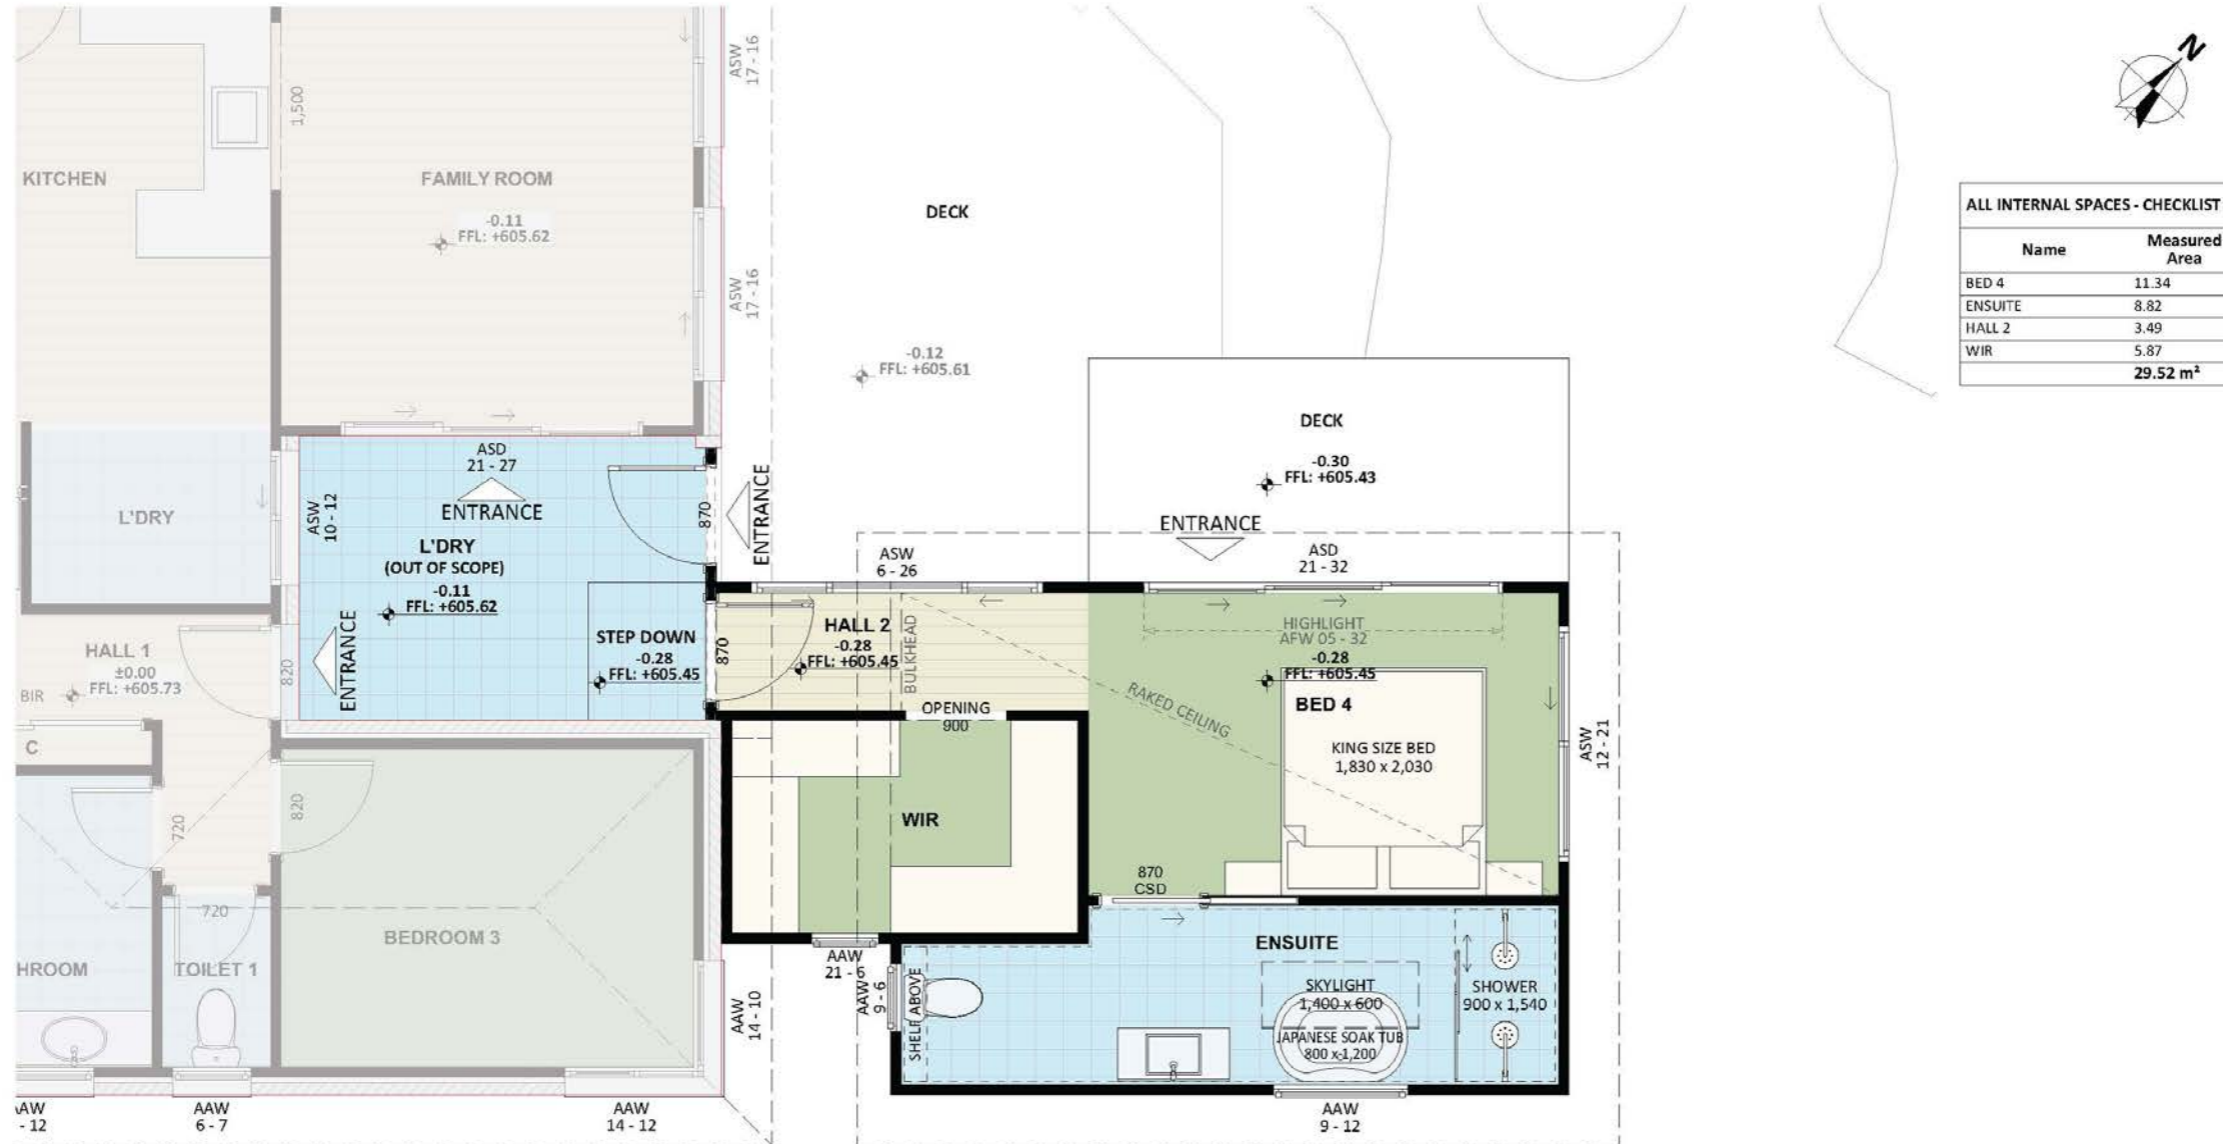

1547

ACT Building Lic: 2012767

FIXED
PRICE
EXTENSIONS

Weathertex Weathergroove 150
Colour: Natural

Colorbond Vertical Cladding
Colour: Monument

Fascia And Gutters
Colour: Ironstone

Colorbond Standard Orb
Colour: Windspray

ALL INTERNAL SPACES - CHECKLIST 2

Name	Measured Area
BED 4	11.34
ENSUITE	8.82
HALL 2	3.49
WIR	5.87
TOTAL	29.52 m²

An elevation is the height of the structure from ground level to the height of the roof.

An elevation is the height of the structure from ground level to the height of the roof.

 **FIXED
PRICE
EXTENSIONS**

fixedpriceextensions.com.au
canberragrannyflatbuilders.com.au

 info@cgfb.com.au

 1300 979 658