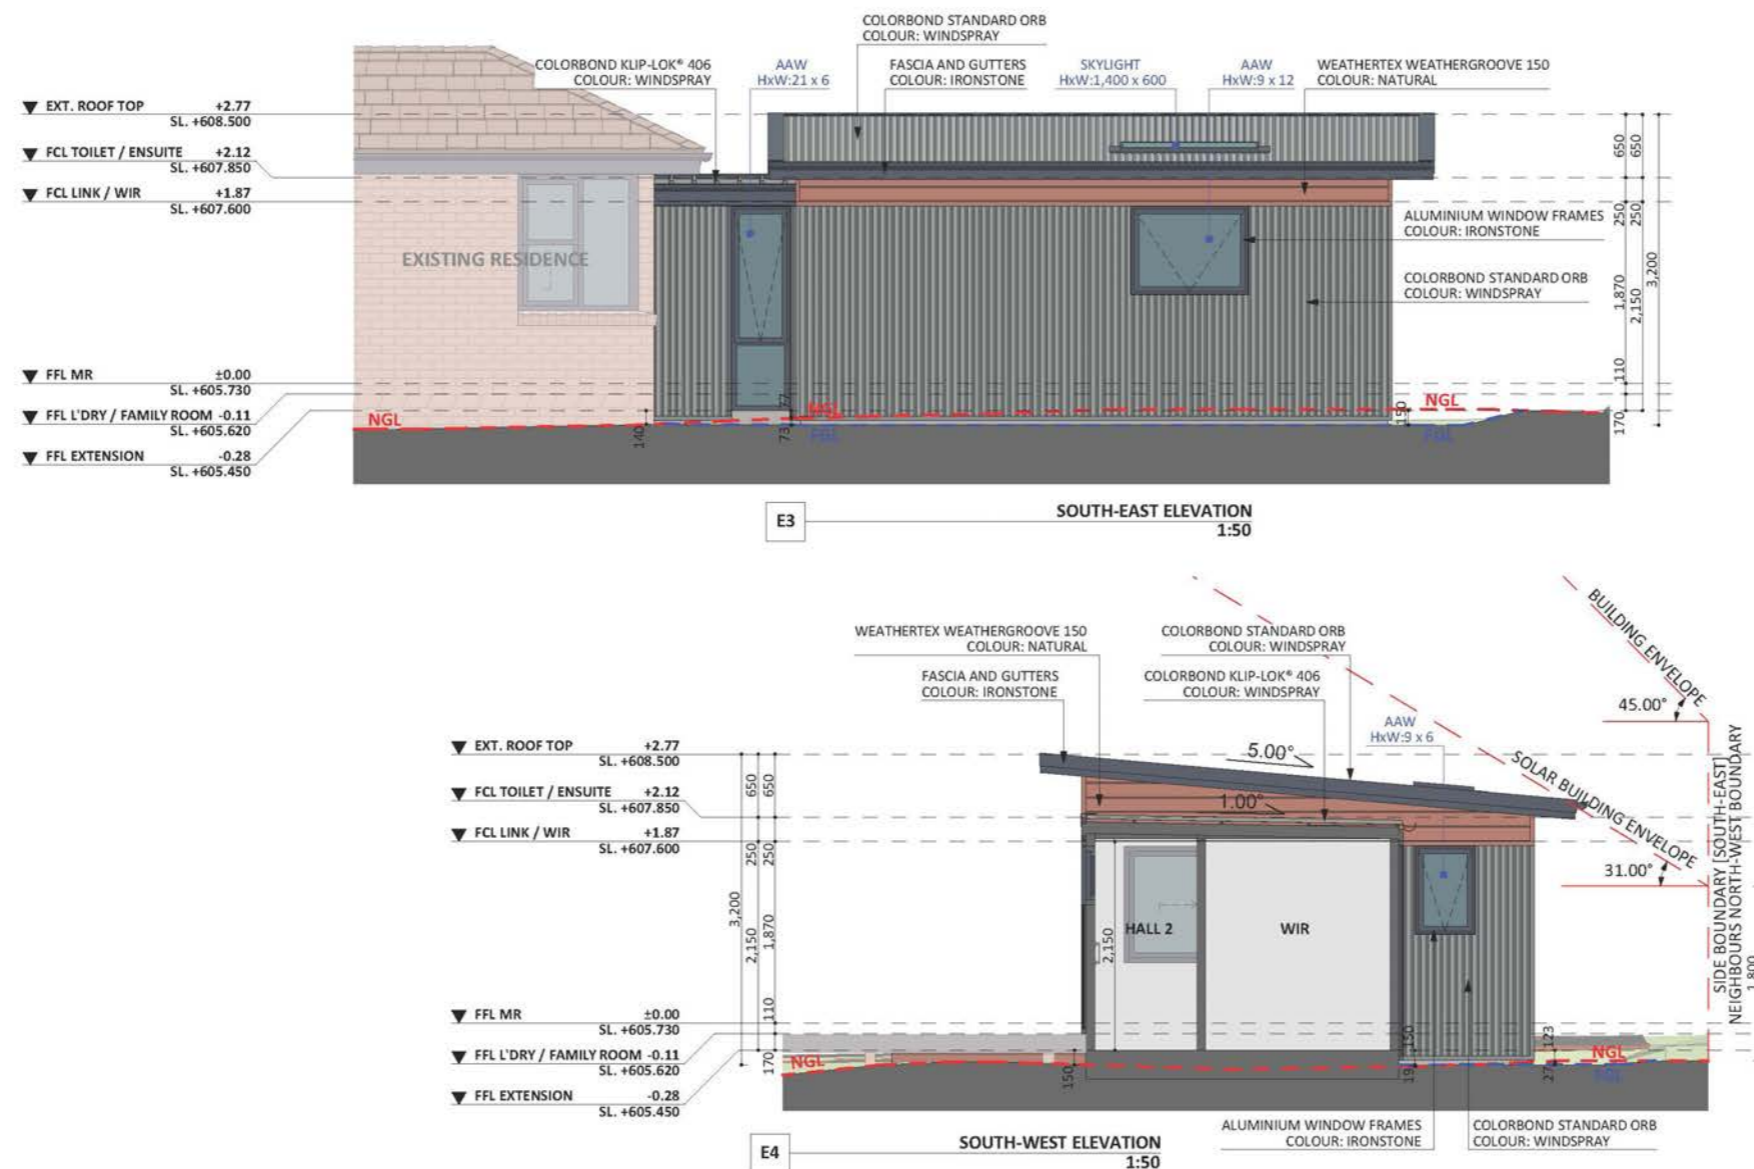

1547

ACT Building Lic: 2012767

FIXED
PRICE
EXTENSIONS

Weathertex Weathergroove 150
Colour: Natural

Colorbond Vertical Cladding
Colour: Monument

Fascia And Gutters
Colour: Ironstone

Colorbond Standard Orb
Colour: Windspray

ALL INTERNAL SPACES - CHECKLIST 2

Name	Measured Area
BED 4	11.34
ENSUITE	8.82
HALL 2	3.49
WIR	5.87
TOTAL	29.52 m²

An elevation is the height of the structure from ground level to the height of the roof.

An elevation is the height of the structure from ground level to the height of the roof.

 **FIXED
PRICE
EXTENSIONS**

fixedpriceextensions.com.au
canberragrannyflatbuilders.com.au

 info@cgfb.com.au

 1300 979 658