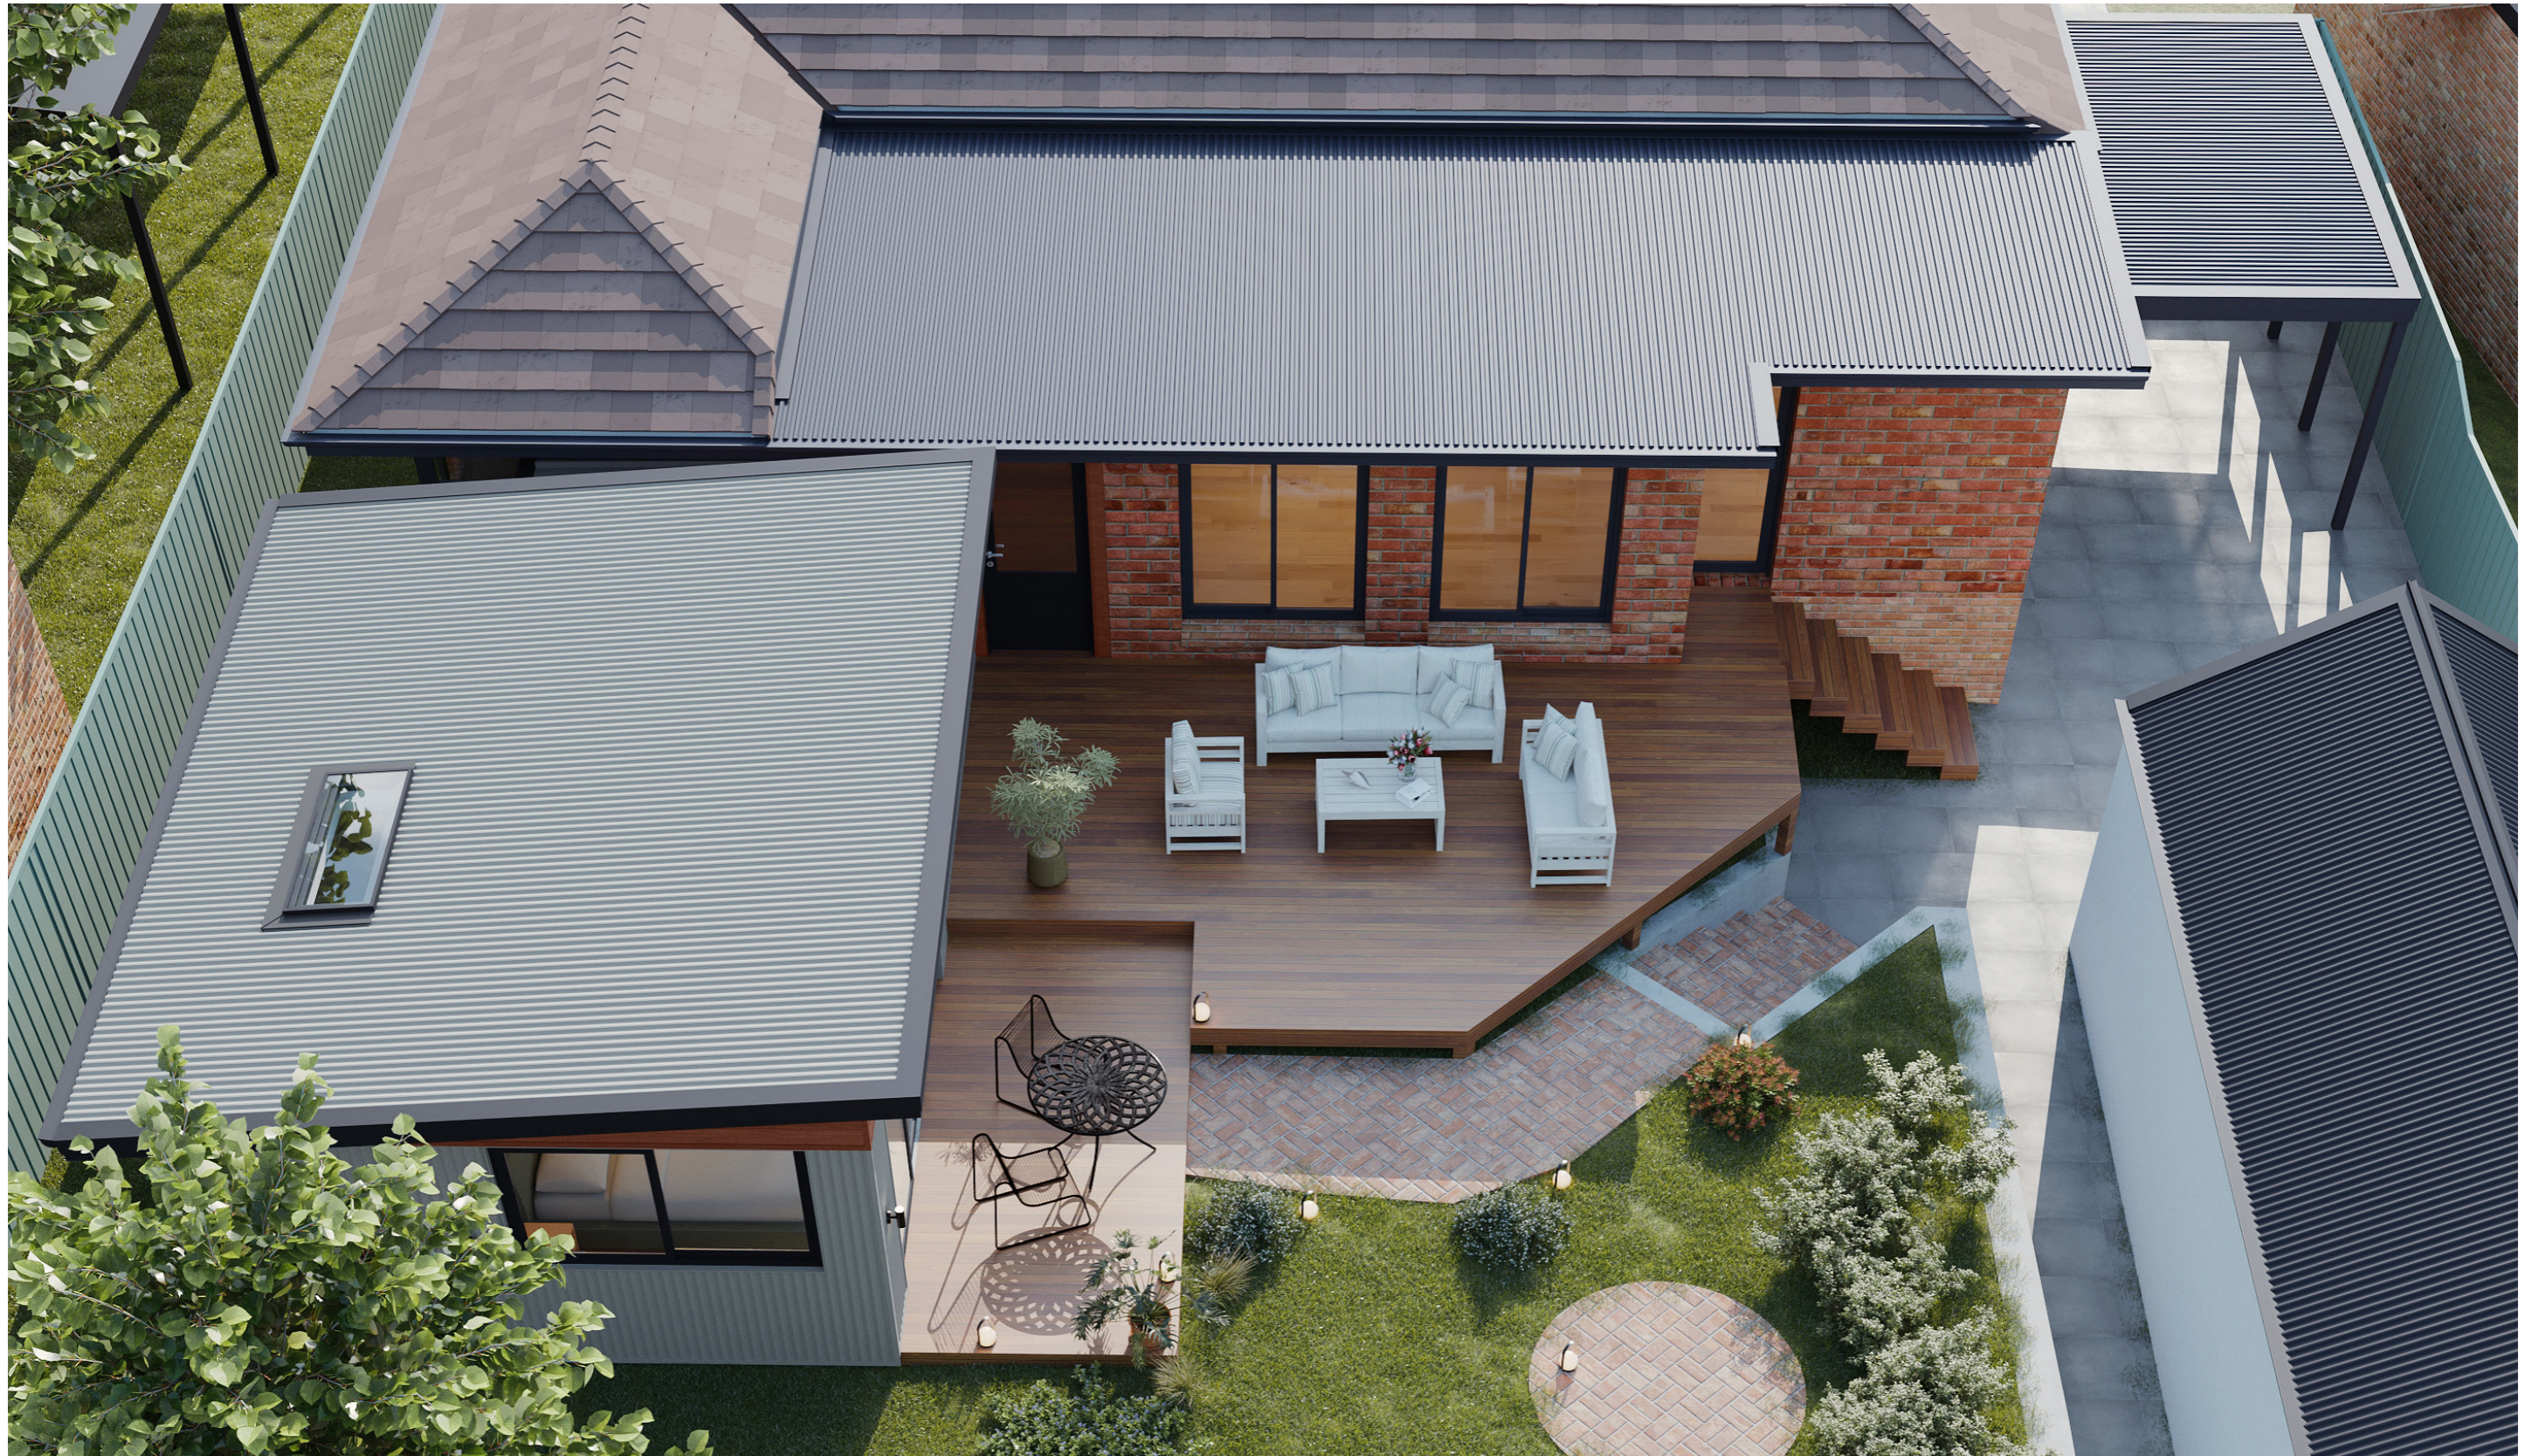

1547

ACT Building Lic: 2012767

FIXED
PRICE
EXTENSIONS

Weathertex Weathergroove 150
Colour: Natural

Colorbond Vertical Cladding
Colour: Monument

Fascia And Gutters
Colour: Ironstone

Colorbond Standard Orb
Colour: Windspray

An elevation is the height of the structure from ground level to the height of the roof.

 **FIXED
PRICE
EXTENSIONS**

fixedpriceextensions.com.au
canberragrannyflatbuilders.com.au

 info@cgfb.com.au

 1300 979 658