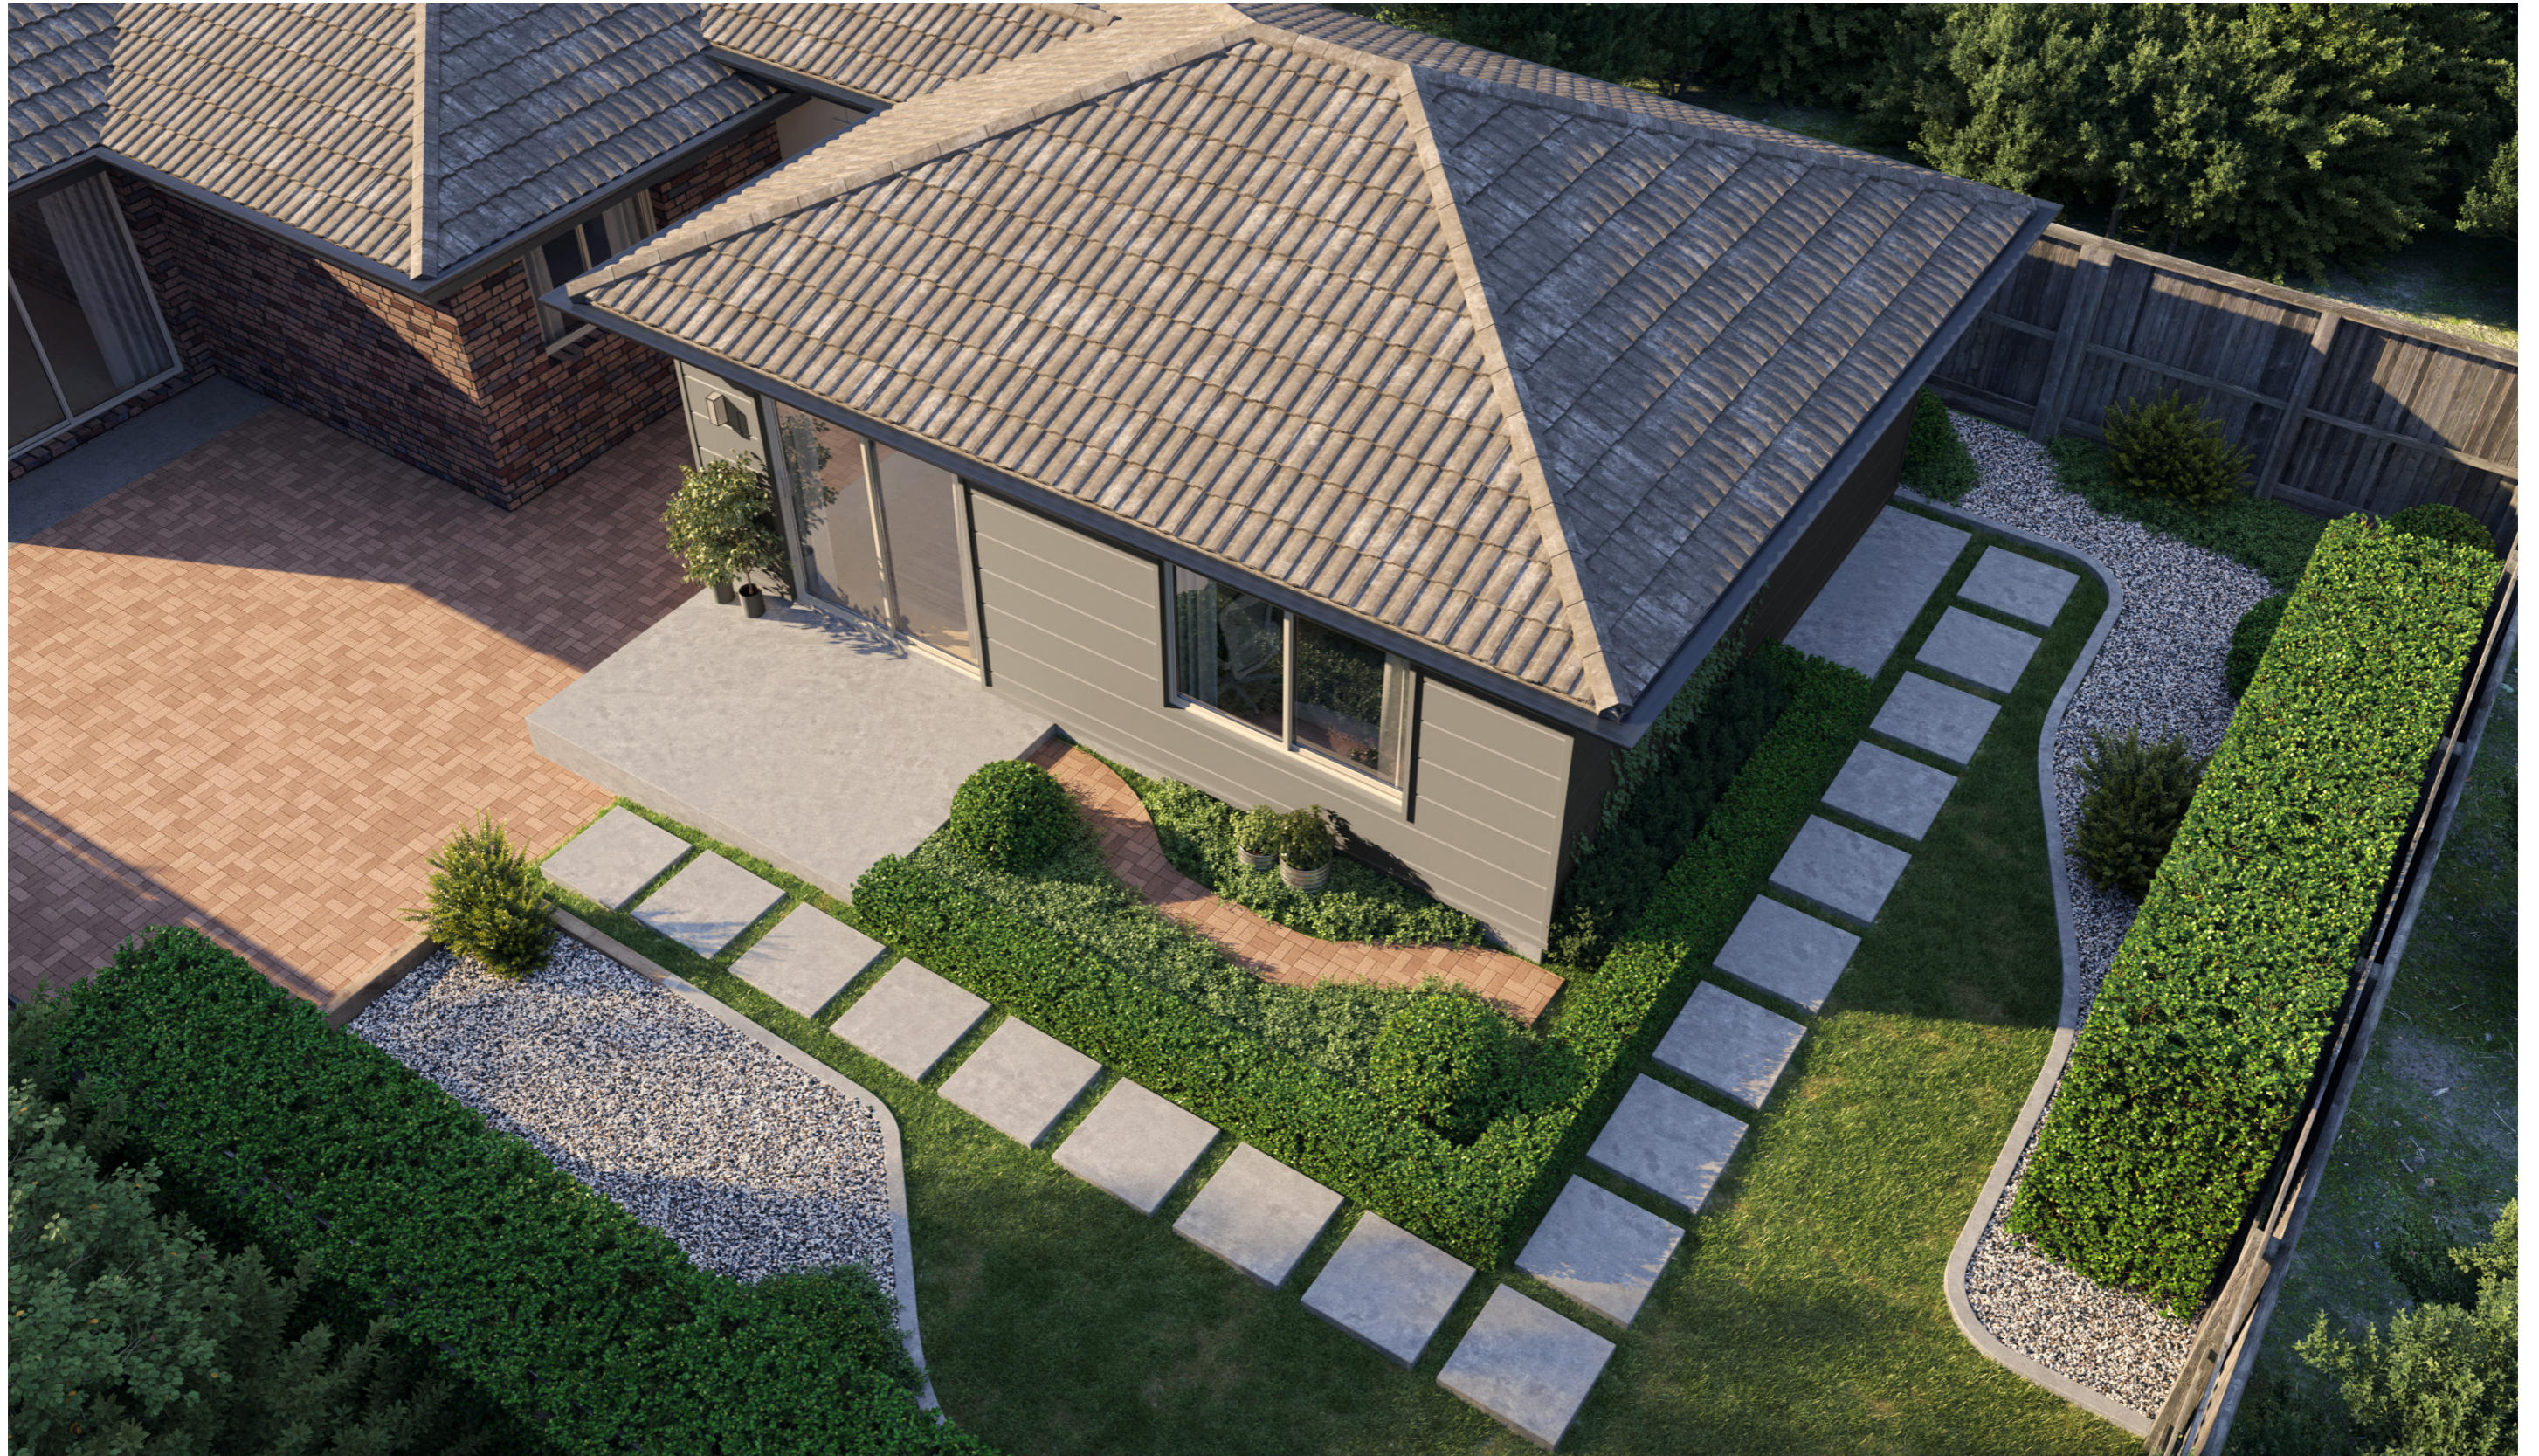

1503

ACT Building Lic: 2012767

FIXED
PRICE
EXTENSIONS

Aluminium Window and Door Frames
Colour: Surfmist

Jamies Hardie Stria Horizontal
Colour: Dune

Colorbond Guttering
Colour: Monument

An elevation is the height of the structure from ground level to the height of the roof.

An elevation is the height of the structure from ground level to the height of the roof.

 **FIXED
PRICE
EXTENSIONS**

fixedpriceextensions.com.au
canberragrannyflatbuilders.com.au

 info@cgfb.com.au

 1300 979 658