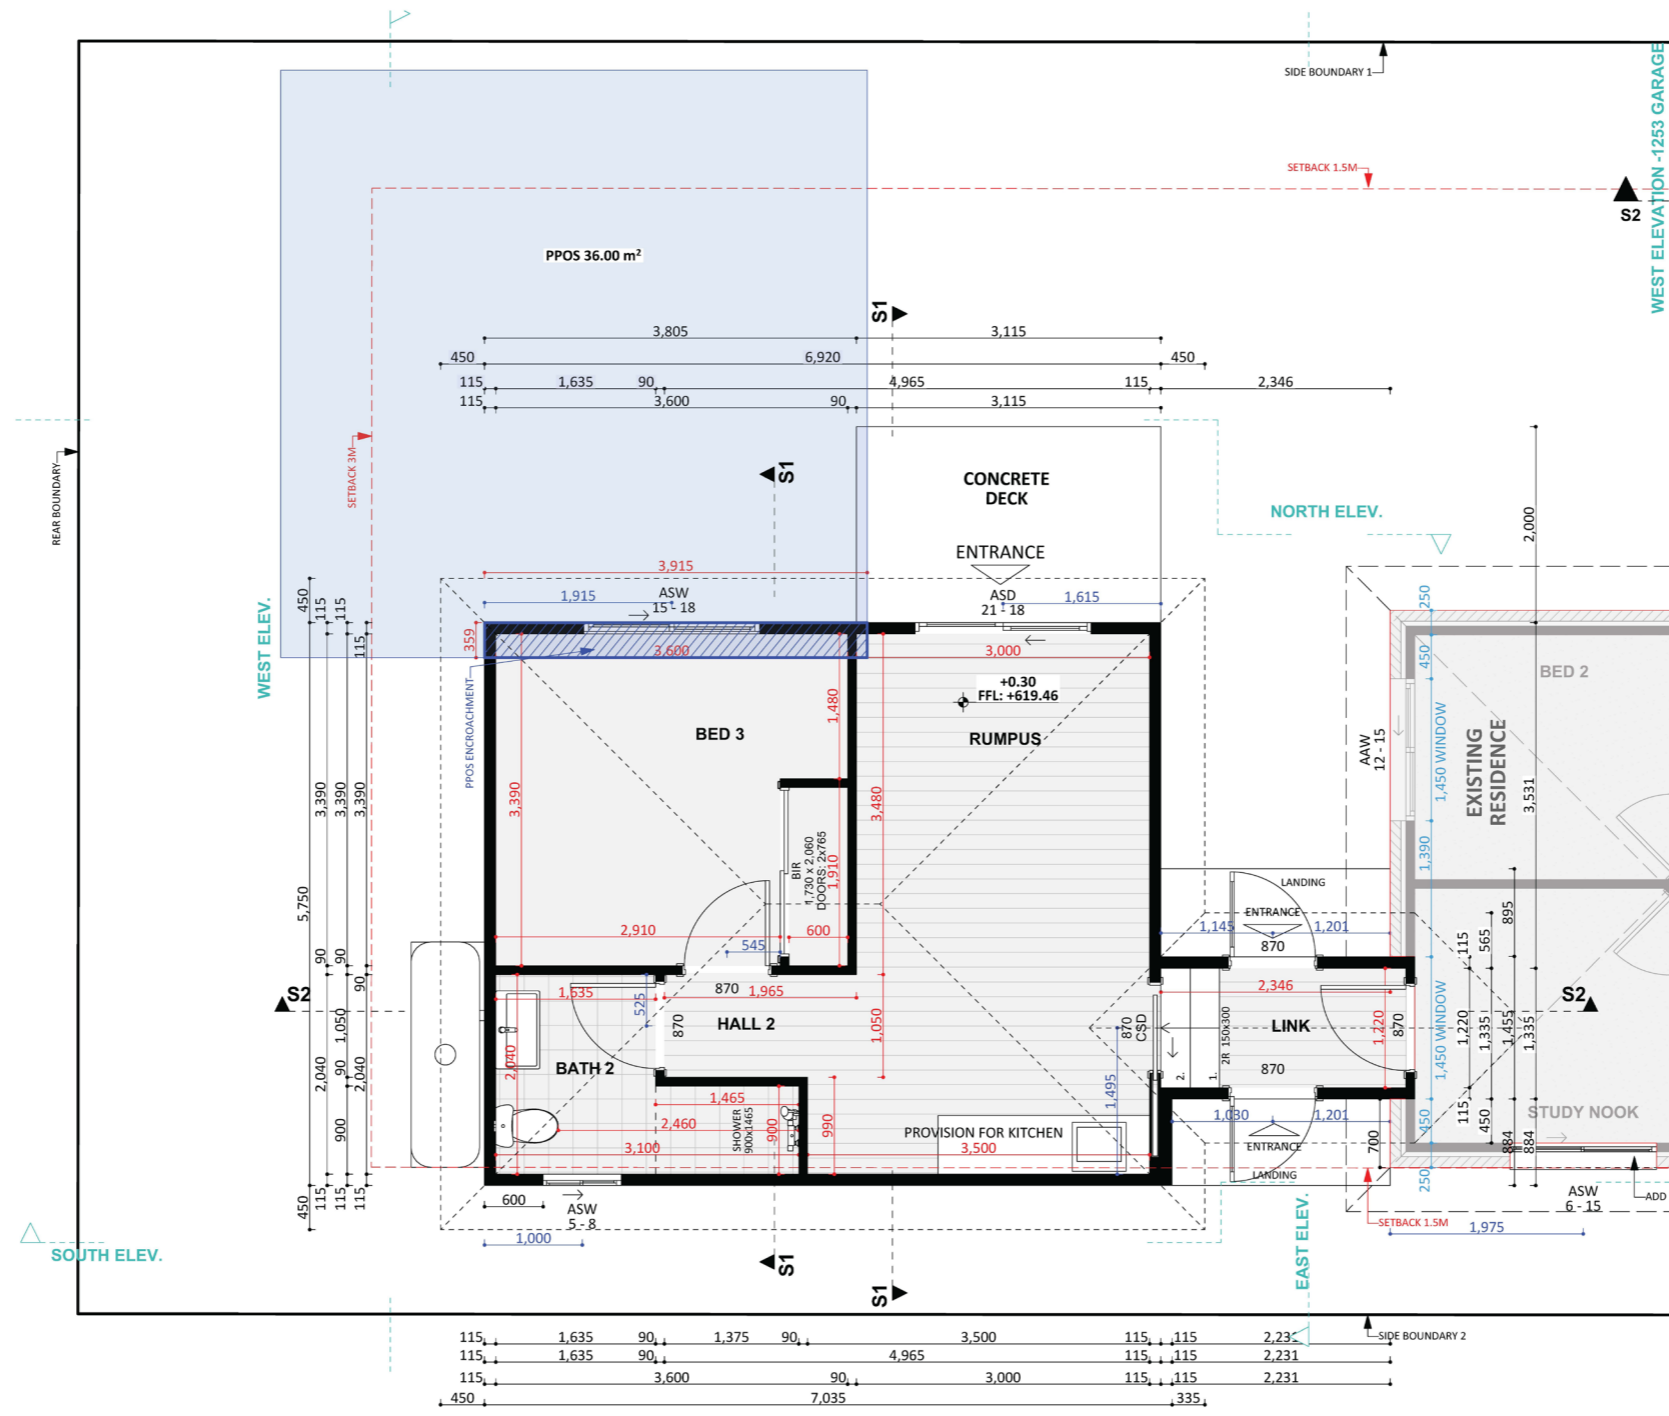

1503

ACT Building Lic: 2012767

FIXED
PRICE
EXTENSIONS

Aluminium Window and Door Frames
Colour: Surfmist

Jamies Hardie Stria Horizontal
Colour: Dune

Colorbond Guttering
Colour: Monument

An elevation is the height of the structure from ground level to the height of the roof.

An elevation is the height of the structure from ground level to the height of the roof.

 **FIXED
PRICE
EXTENSIONS**

fixedpriceextensions.com.au
canberragrannyflatbuilders.com.au

 info@cgfb.com.au

 1300 979 658