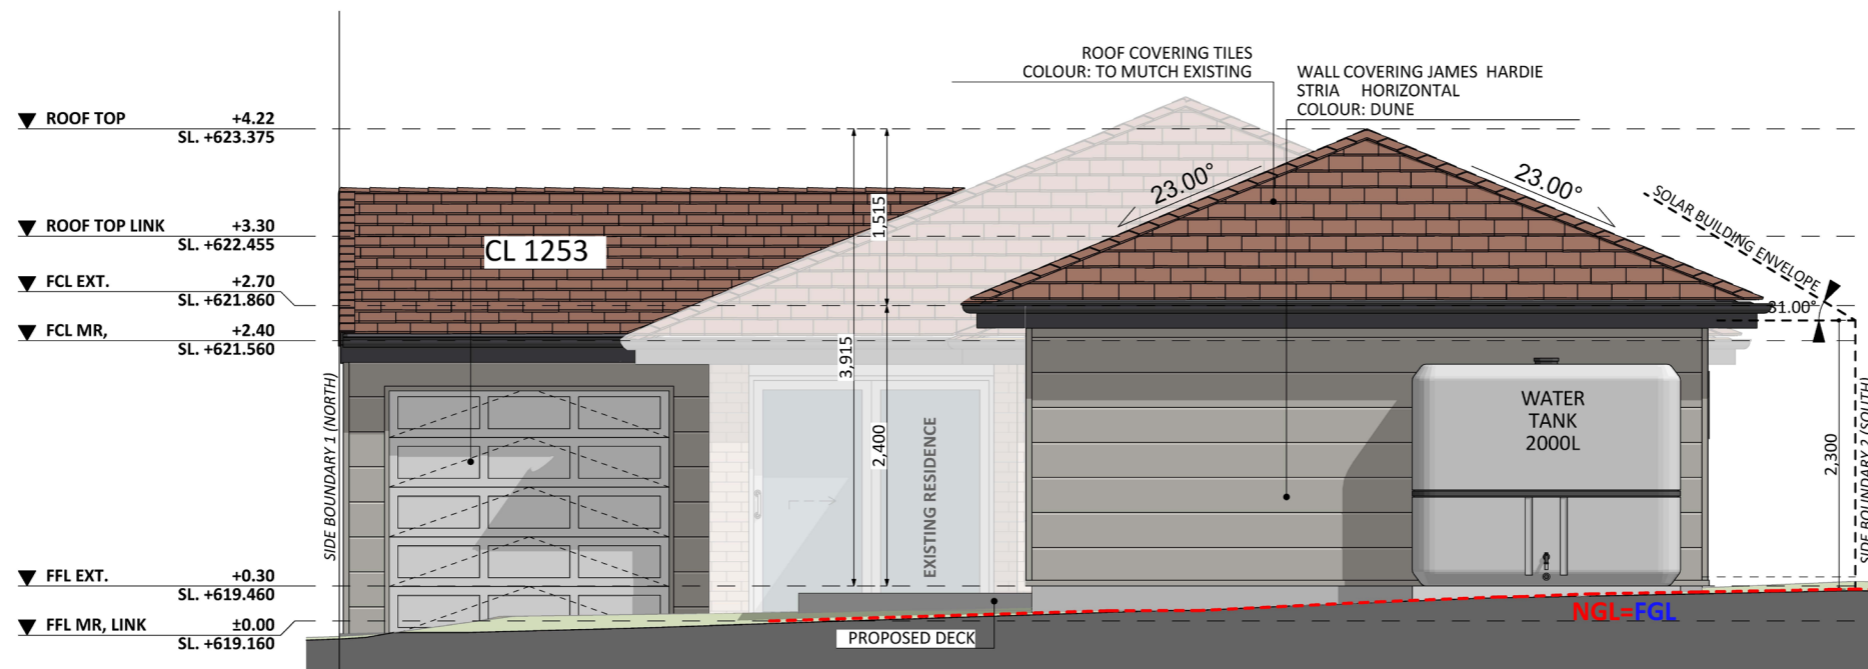

1503

ACT Building Lic: 2012767

FIXED
PRICE
EXTENSIONS

Aluminium Window and Door Frames
Colour: Surfmist

Jamies Hardie Stria Horizontal
Colour: Dune

Colorbond Guttering
Colour: Monument

An elevation is the height of the structure from ground level to the height of the roof.

An elevation is the height of the structure from ground level to the height of the roof.

 **FIXED
PRICE
EXTENSIONS**

fixedpriceextensions.com.au
canberragrannyflatbuilders.com.au

 info@cgfb.com.au

 1300 979 658