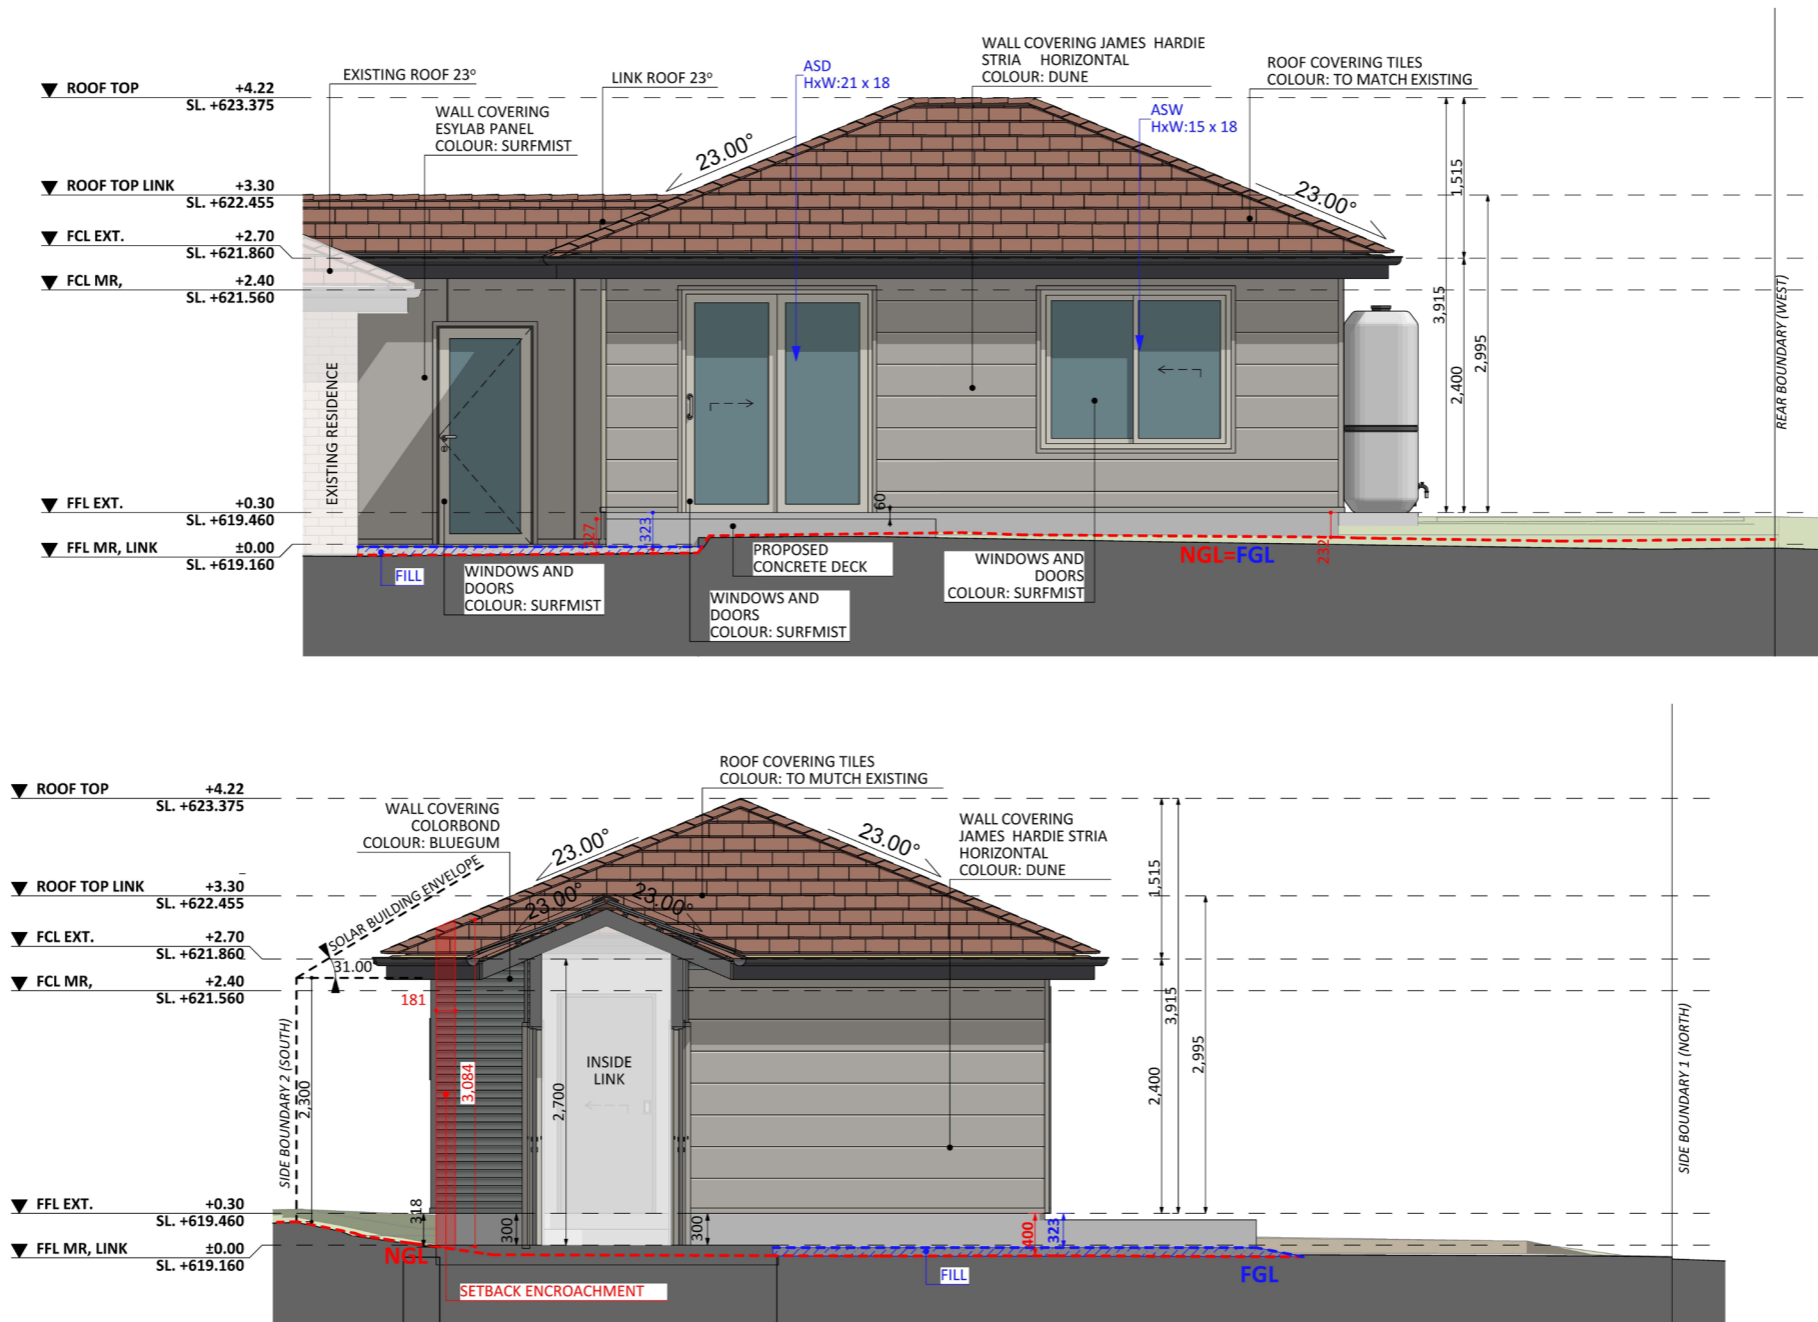

1503

ACT Building Lic: 2012767

FIXED
PRICE
EXTENSIONS

Aluminium Window and Door Frames
Colour: Surfmist

Jamies Hardie Stria Horizontal
Colour: Dune

Colorbond Guttering
Colour: Monument

An elevation is the height of the structure from ground level to the height of the roof.

An elevation is the height of the structure from ground level to the height of the roof.

 **FIXED
PRICE
EXTENSIONS**

fixedpriceextensions.com.au
canberragrannyflatbuilders.com.au

 info@cgfb.com.au

 1300 979 658