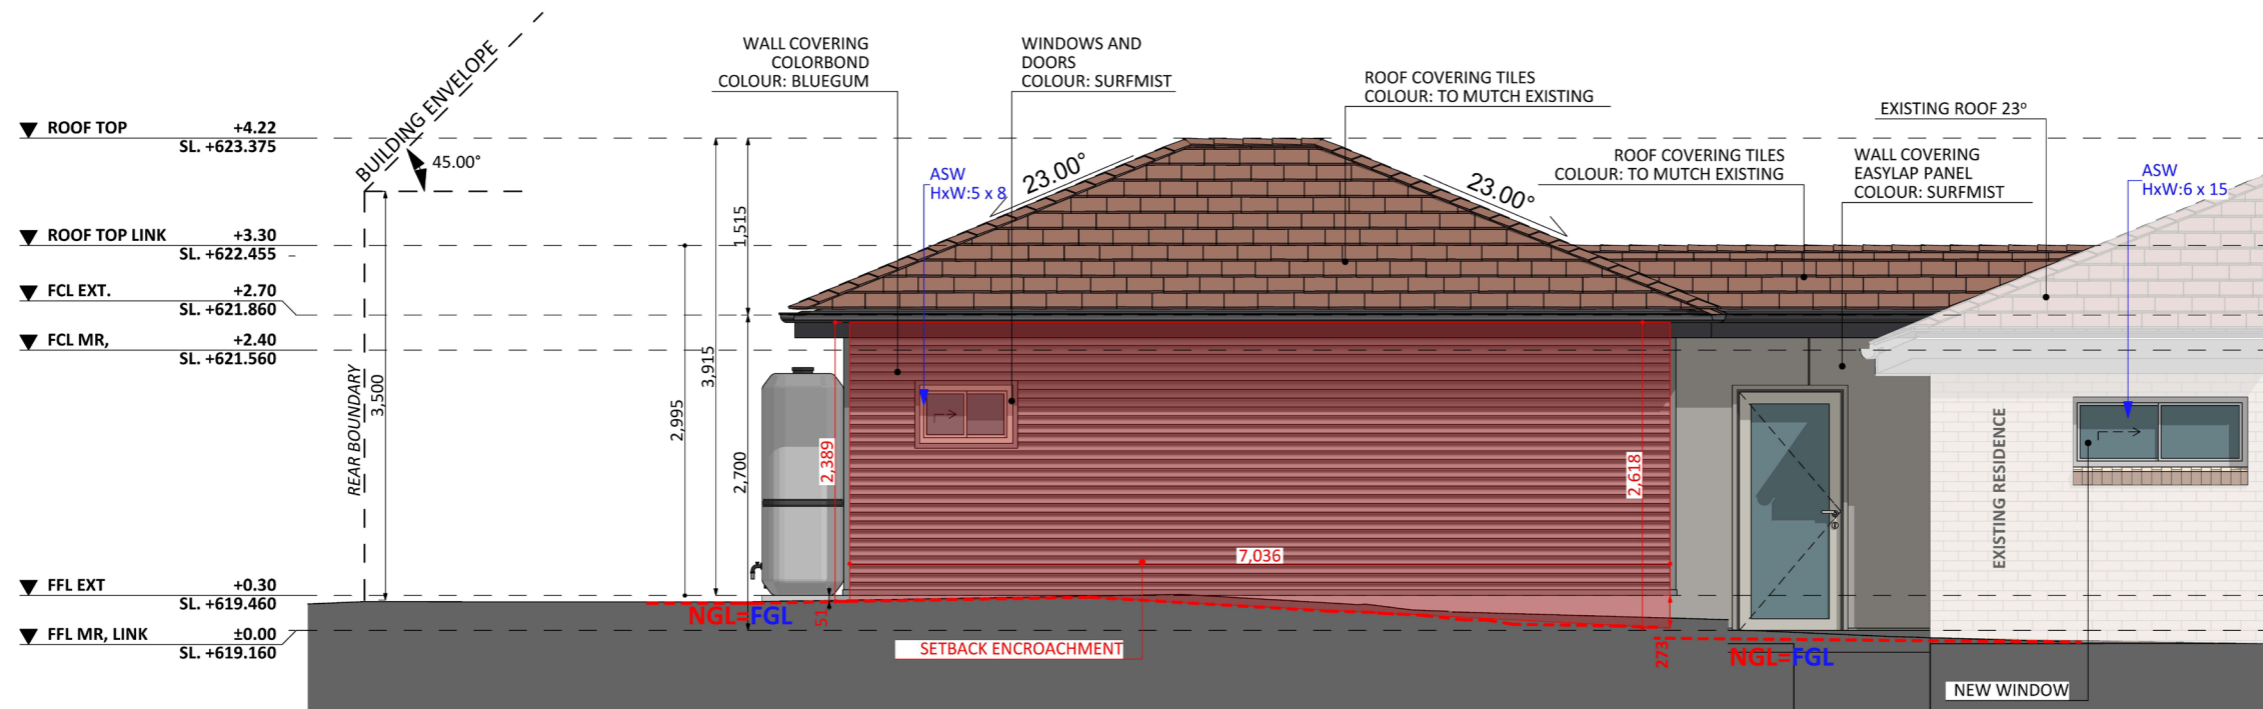

1503

ACT Building Lic: 2012767

FIXED
PRICE
EXTENSIONS

Aluminium Window and Door Frames
Colour: Surfmist

Jamies Hardie Stria Horizontal
Colour: Dune

Colorbond Guttering
Colour: Monument

An elevation is the height of the structure from ground level to the height of the roof.

An elevation is the height of the structure from ground level to the height of the roof.

 **FIXED
PRICE
EXTENSIONS**

fixedpriceextensions.com.au
canberragrannyflatbuilders.com.au

 info@cgfb.com.au

 1300 979 658