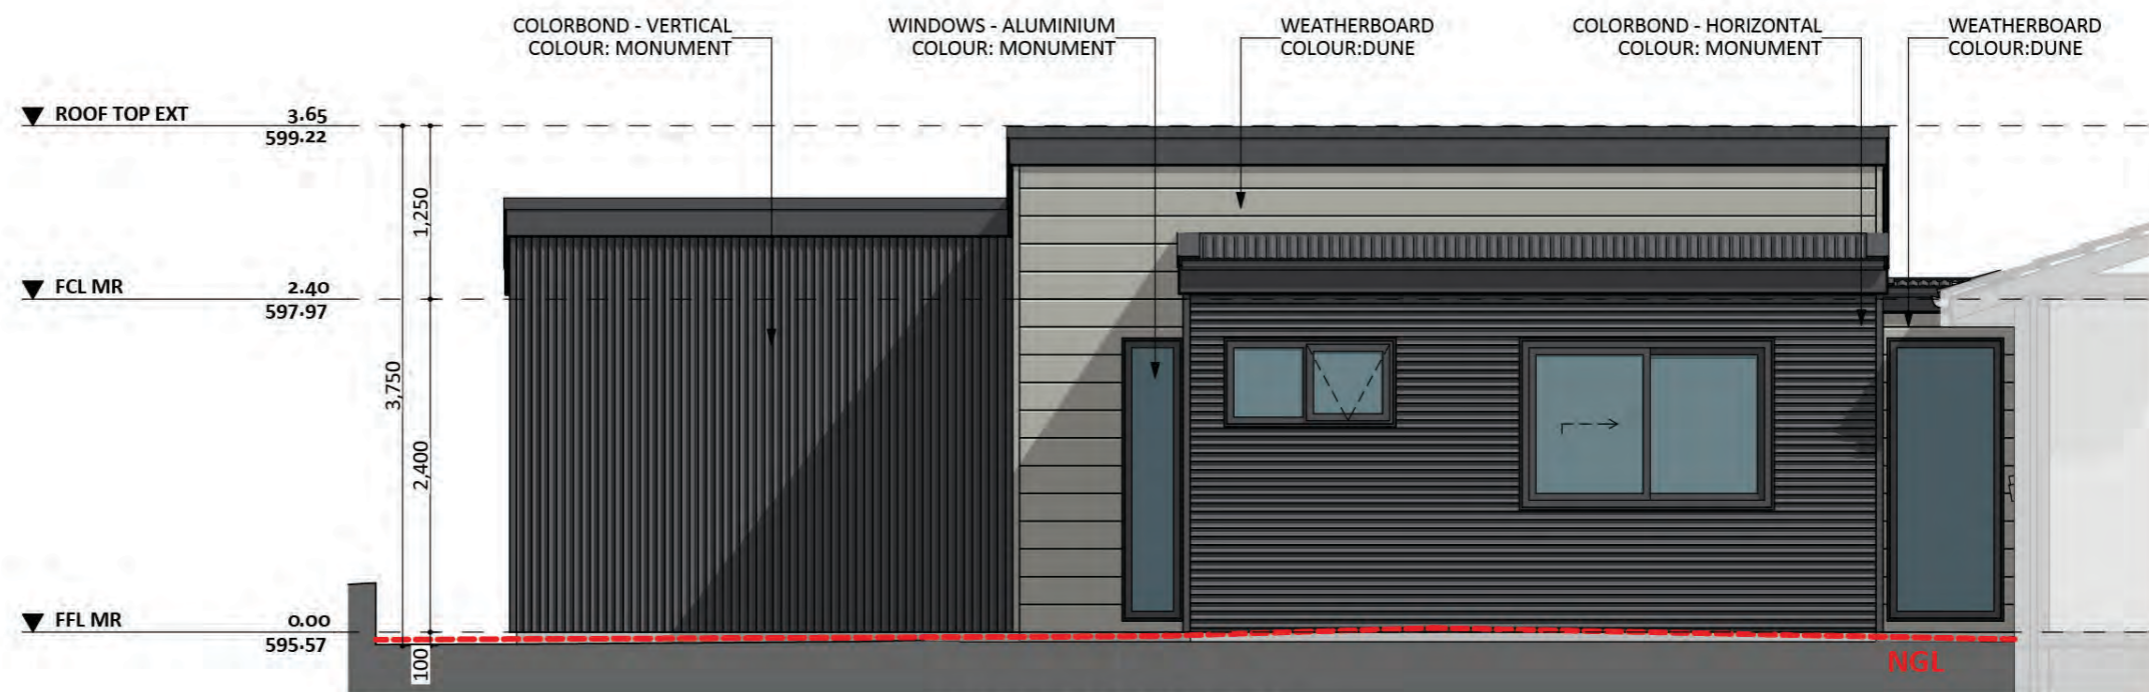

1330

ACT Building Lic: 2012767

FIXED
PRICE
EXTENSIONS

Design 1330 Aerial View

Design 1330 Exterior View

An elevation is the height of the structure from ground level to the height of the roof.

An elevation is the height of the structure from ground level to the height of the roof.

An elevation is the height of the structure from ground level to the height of the roof.

SOUTH-WEST ELEVATION

NORTH-EAST ELEVATION

 **FIXED
PRICE
EXTENSIONS**

fixedpriceextensions.com.au
canberragrannyflatbuilders.com.au