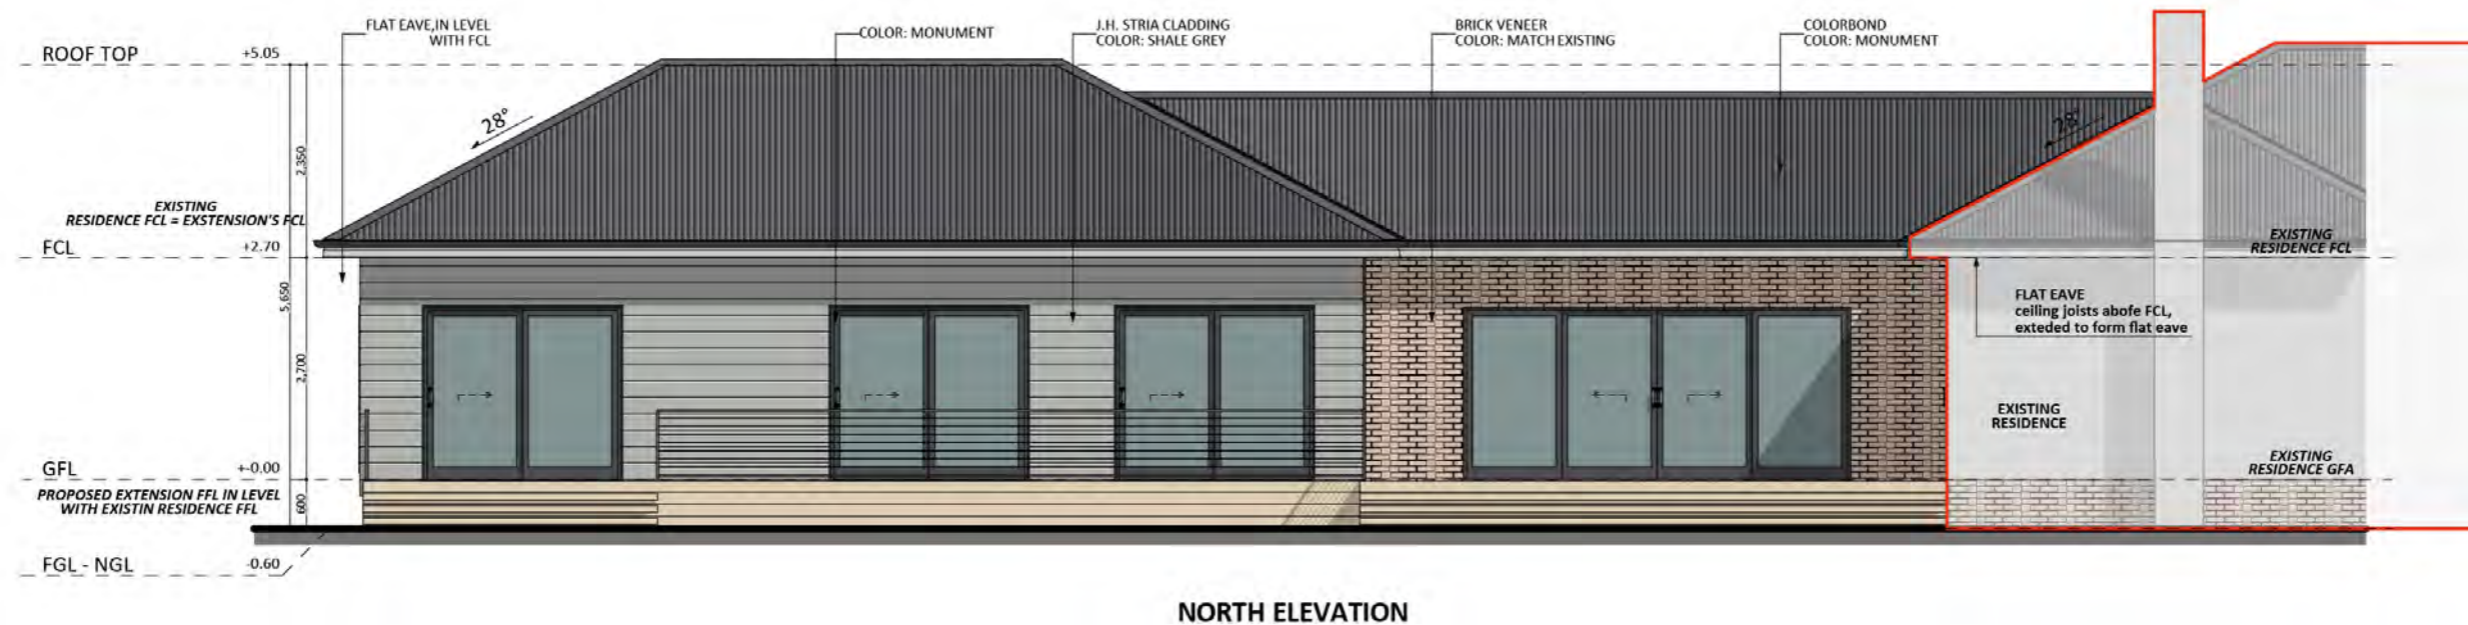

# 1320

ACT Building Lic: 2012767

**FIXED**  
**PRICE**  
**EXTENSIONS**

Windows and Door Frames  
Colour: Monument

Colorbond Roof  
Colour: Monument

J.H. Stria Cladding  
Colour: Shale Grey

An elevation is the height of the structure from ground level to the height of the roof.

An elevation is the height of the structure from ground level to the height of the roof.

**FIXED  
PRICE  
EXTENSIONS**

[fixedpriceextensions.com.au](http://fixedpriceextensions.com.au)  
[canberragrannyflatbuilders.com.au](http://canberragrannyflatbuilders.com.au)