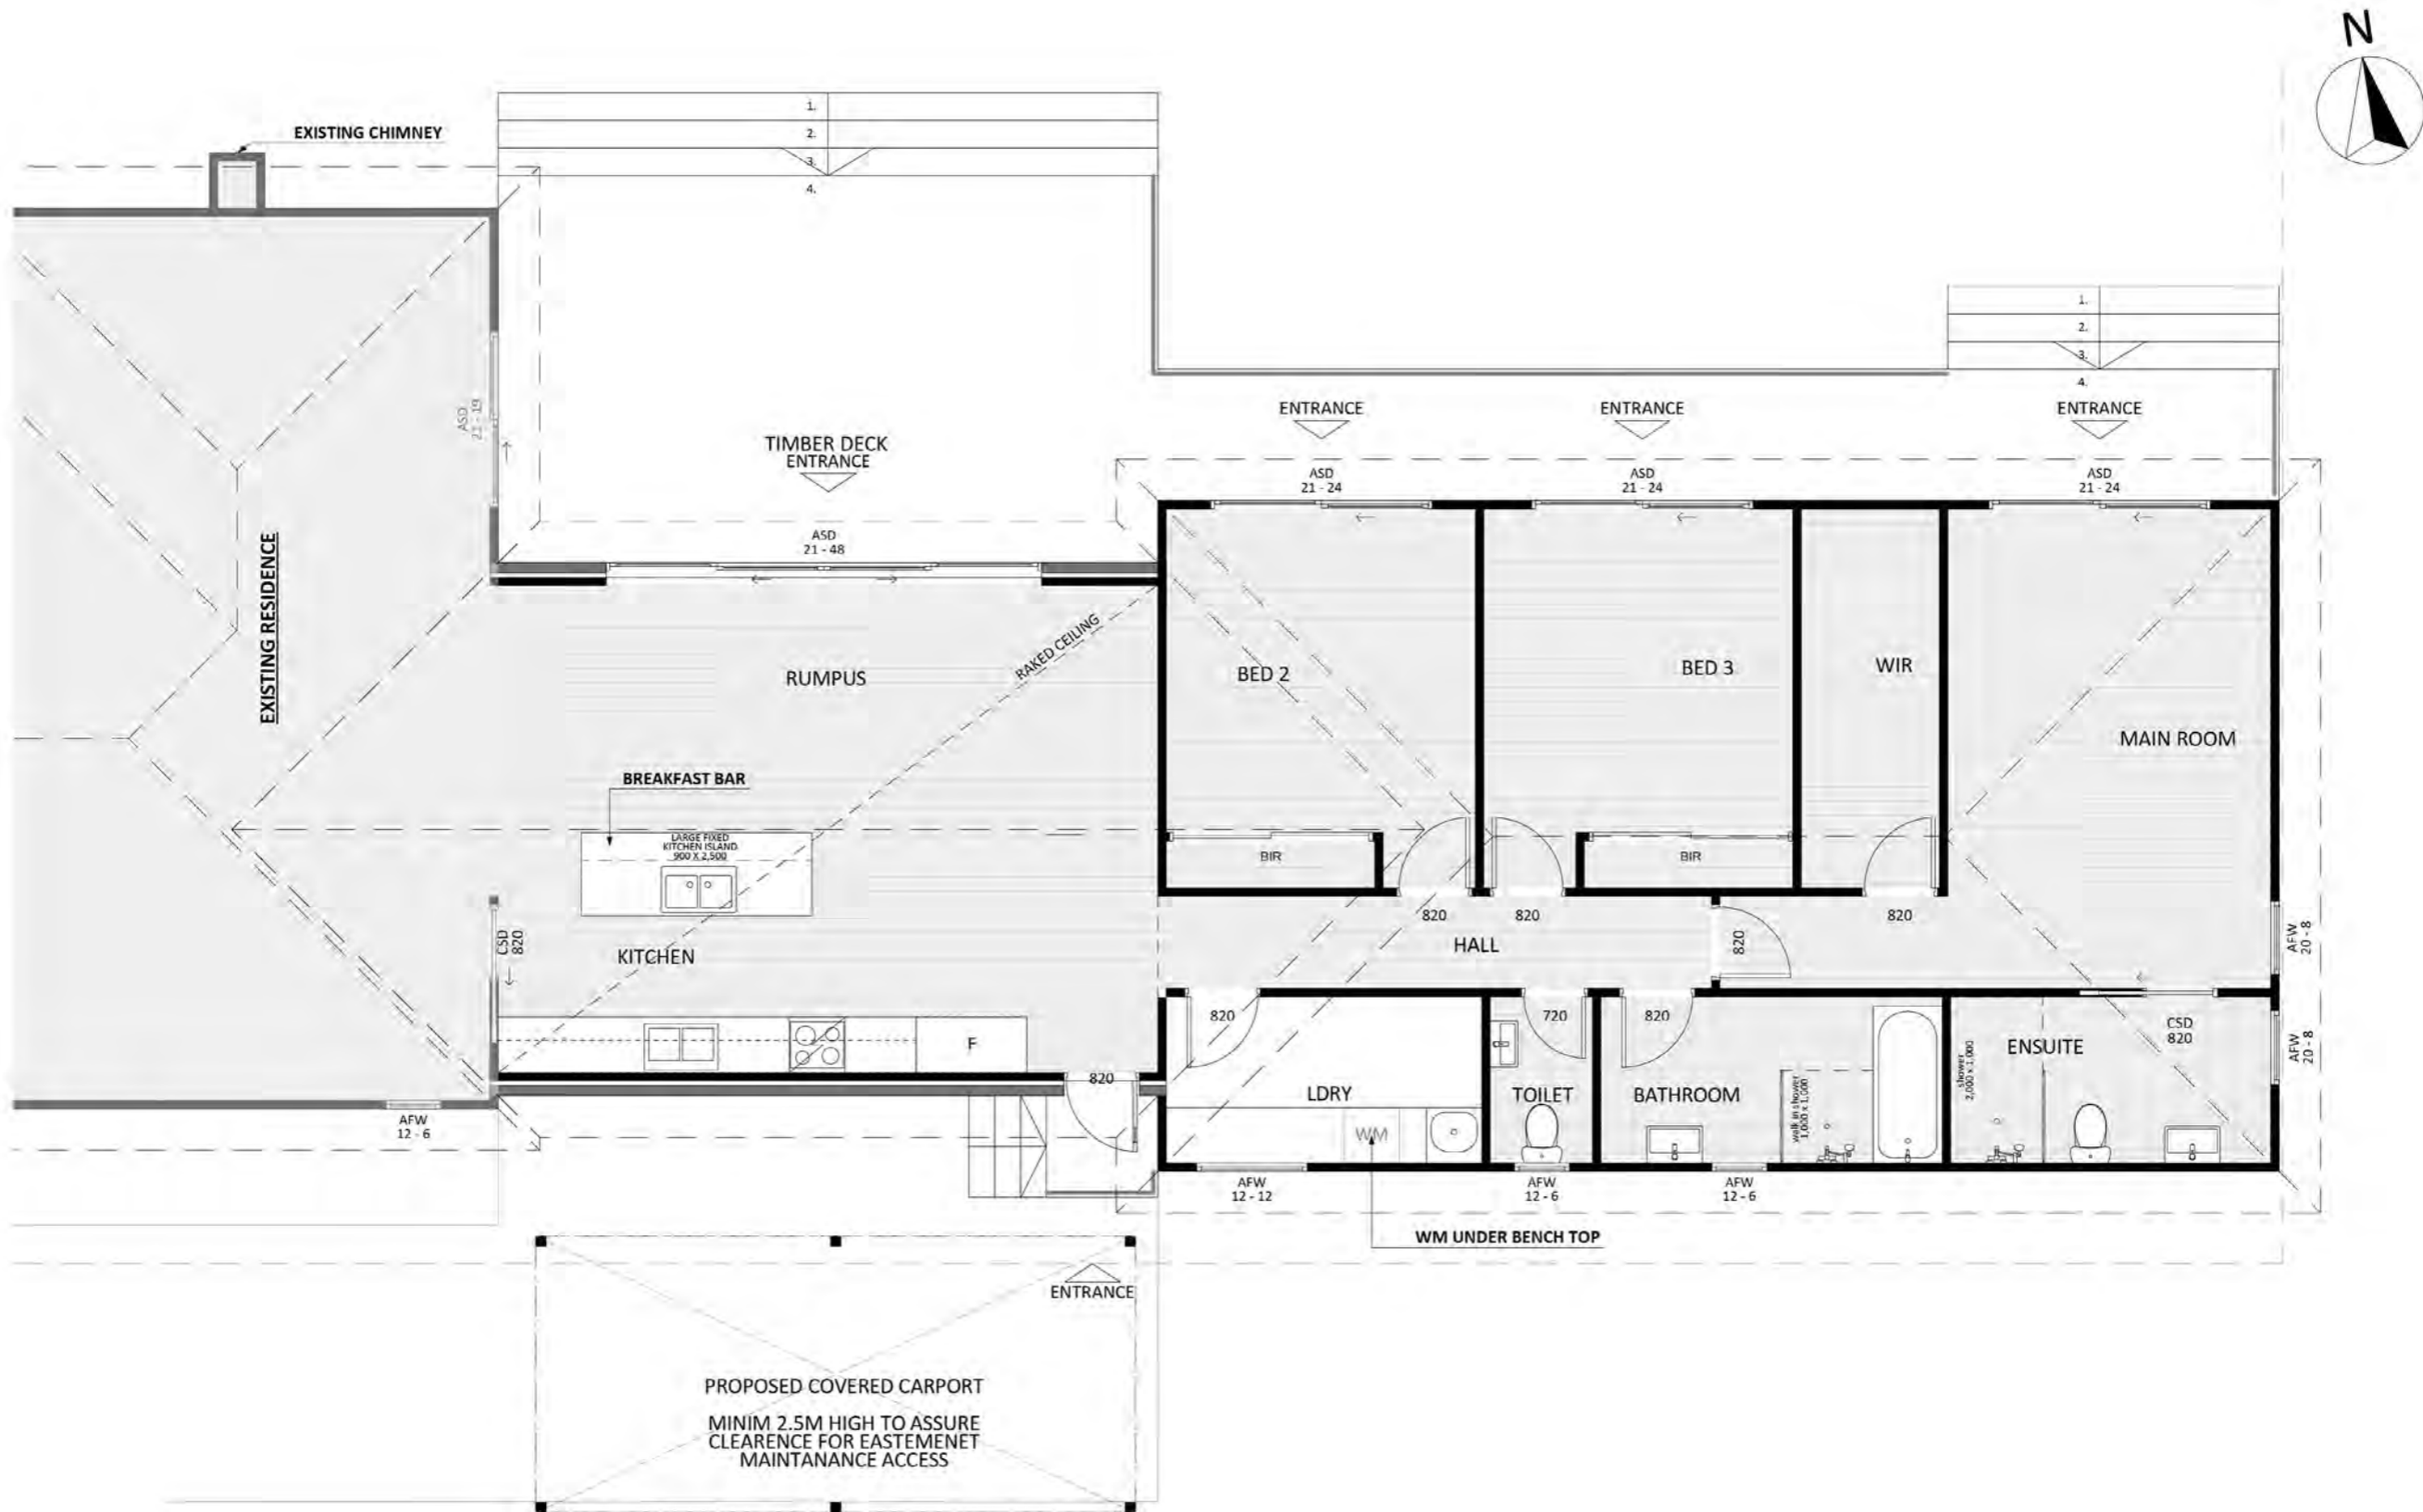

# 1320

ACT Building Lic: 2012767

**FIXED**  
**PRICE**  
**EXTENSIONS**

Windows and Door Frames  
Colour: Monument

Colorbond Roof  
Colour: Monument

J.H. Stria Cladding  
Colour: Shale Grey

An elevation is the height of the structure from ground level to the height of the roof.

An elevation is the height of the structure from ground level to the height of the roof.

**FIXED  
PRICE  
EXTENSIONS**

[fixedpriceextensions.com.au](http://fixedpriceextensions.com.au)  
[canberragrannyflatbuilders.com.au](http://canberragrannyflatbuilders.com.au)