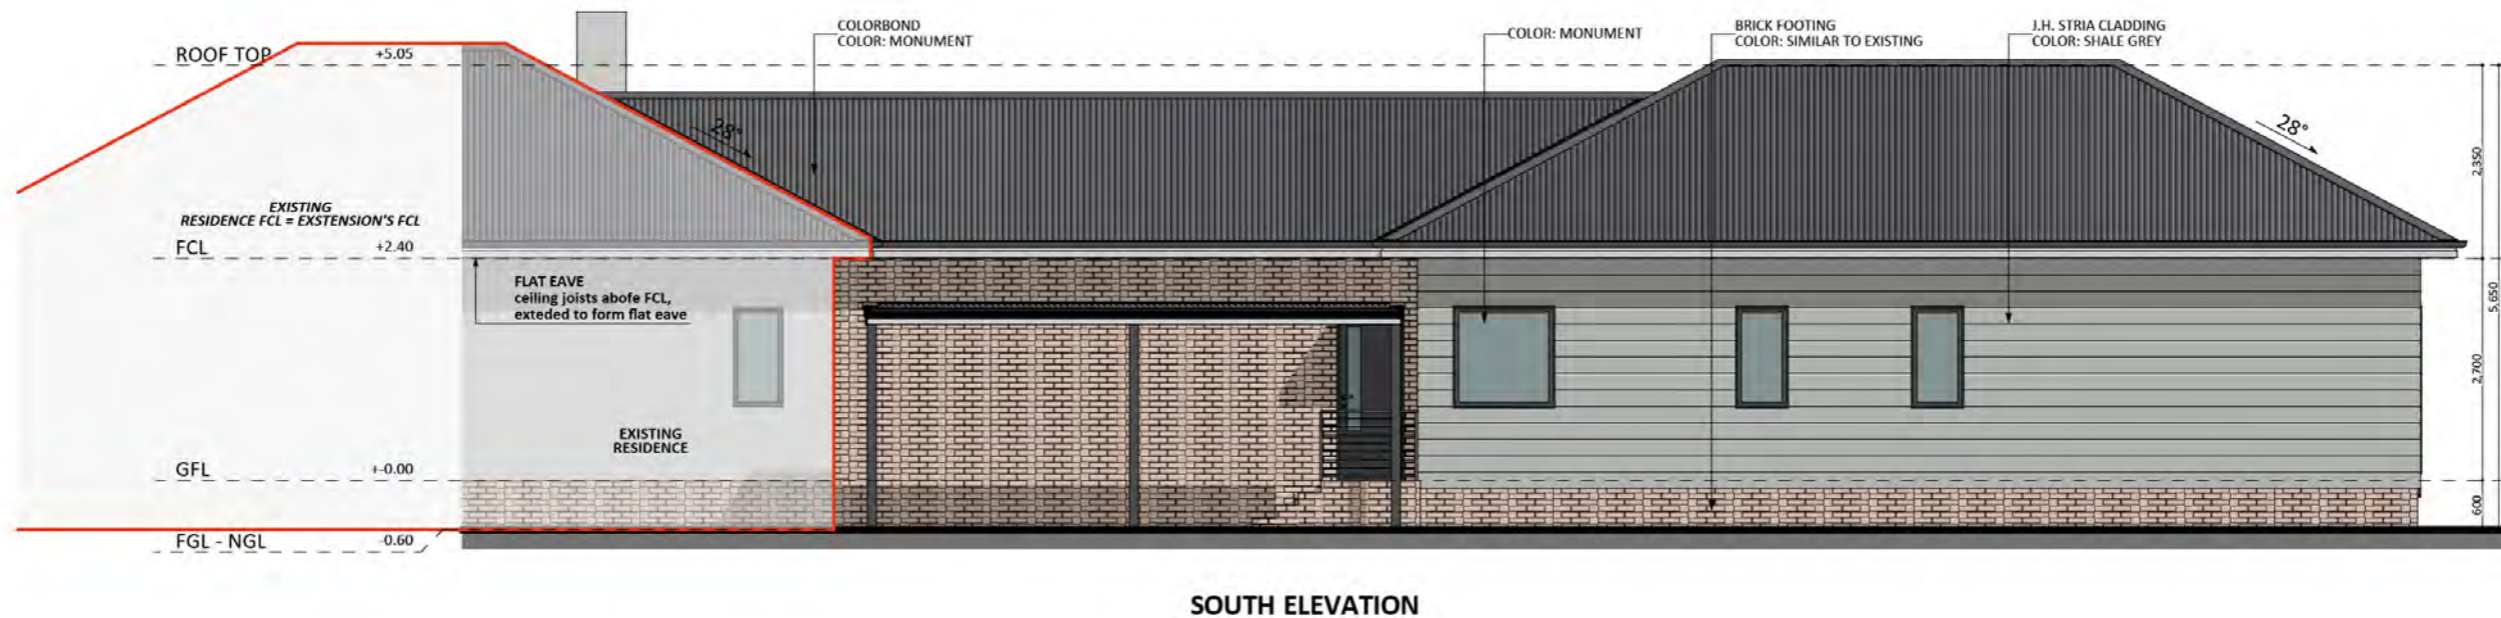

# 1320

ACT Building Lic: 2012767

**FIXED**  
**PRICE**  
**EXTENSIONS**

Windows and Door Frames  
Colour: Monument

Colorbond Roof  
Colour: Monument

J.H. Stria Cladding  
Colour: Shale Grey

An elevation is the height of the structure from ground level to the height of the roof.

An elevation is the height of the structure from ground level to the height of the roof.

**FIXED  
PRICE  
EXTENSIONS**

[fixedpriceextensions.com.au](http://fixedpriceextensions.com.au)  
[canberragrannyflatbuilders.com.au](http://canberragrannyflatbuilders.com.au)