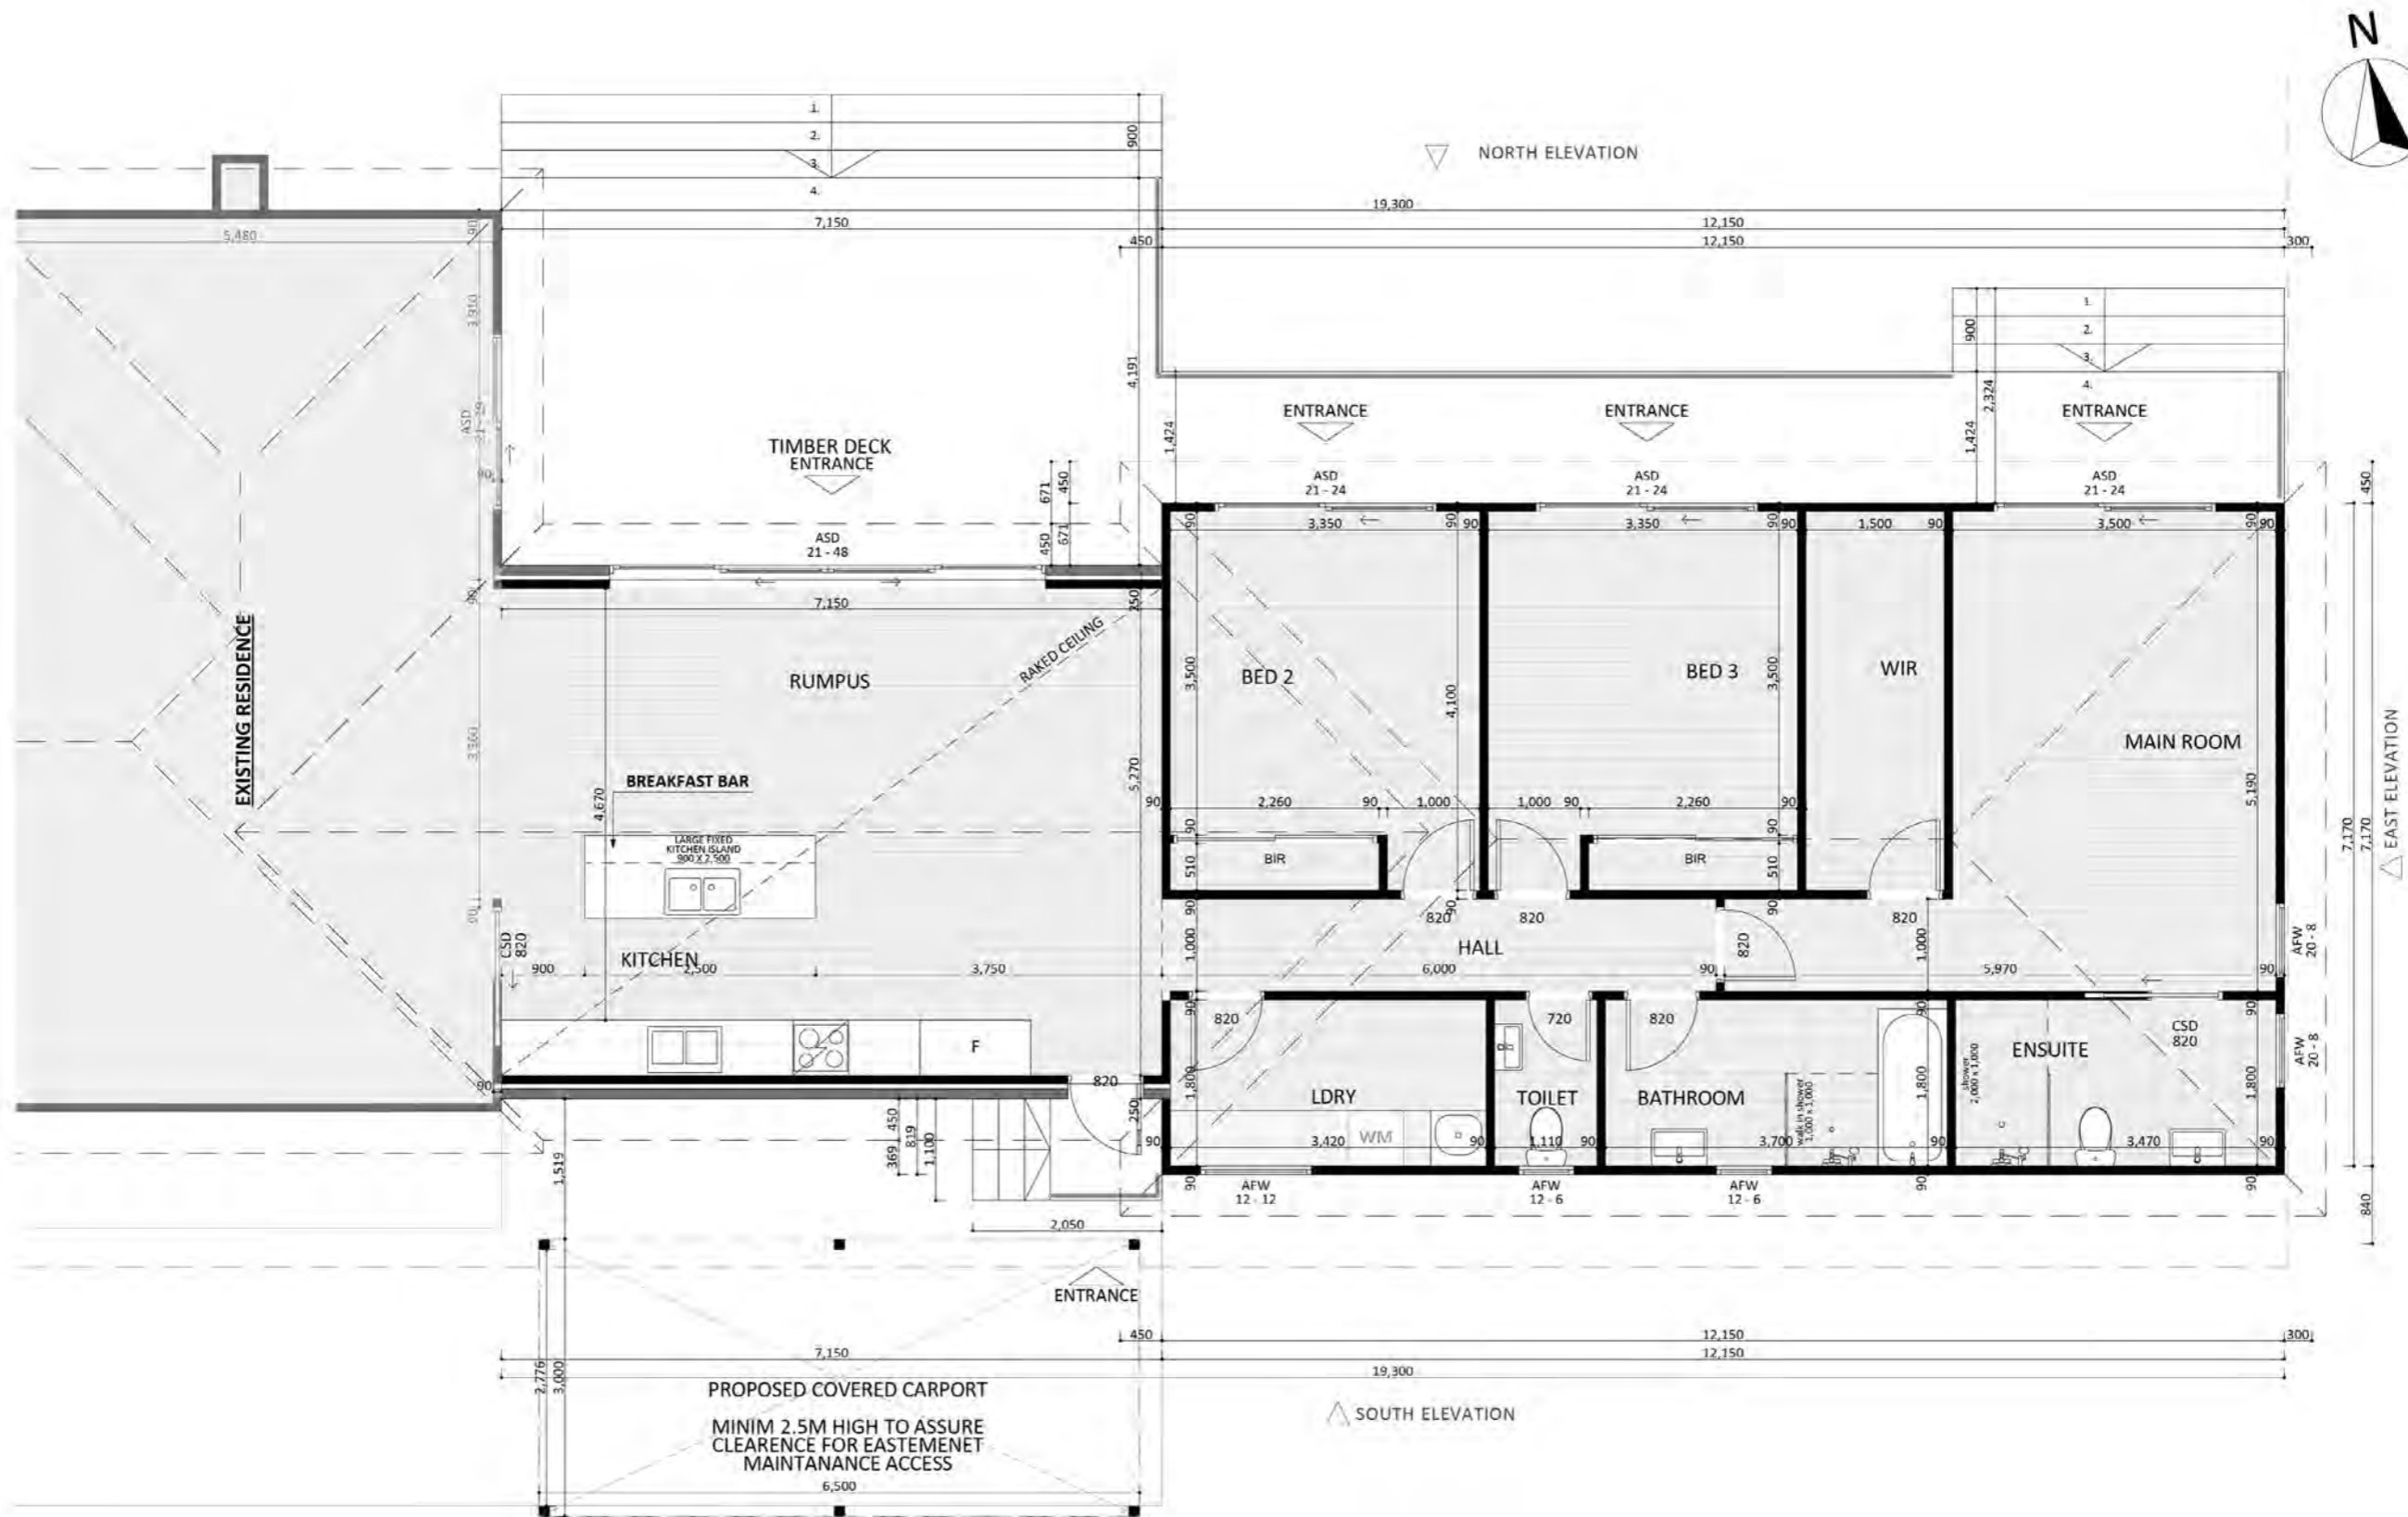

# 1320

ACT Building Lic: 2012767

**FIXED**  
**PRICE**  
**EXTENSIONS**

Windows and Door Frames  
Colour: Monument

Colorbond Roof  
Colour: Monument

J.H. Stria Cladding  
Colour: Shale Grey

An elevation is the height of the structure from ground level to the height of the roof.

An elevation is the height of the structure from ground level to the height of the roof.

**FIXED  
PRICE  
EXTENSIONS**

[fixedpriceextensions.com.au](http://fixedpriceextensions.com.au)  
[canberragrannyflatbuilders.com.au](http://canberragrannyflatbuilders.com.au)