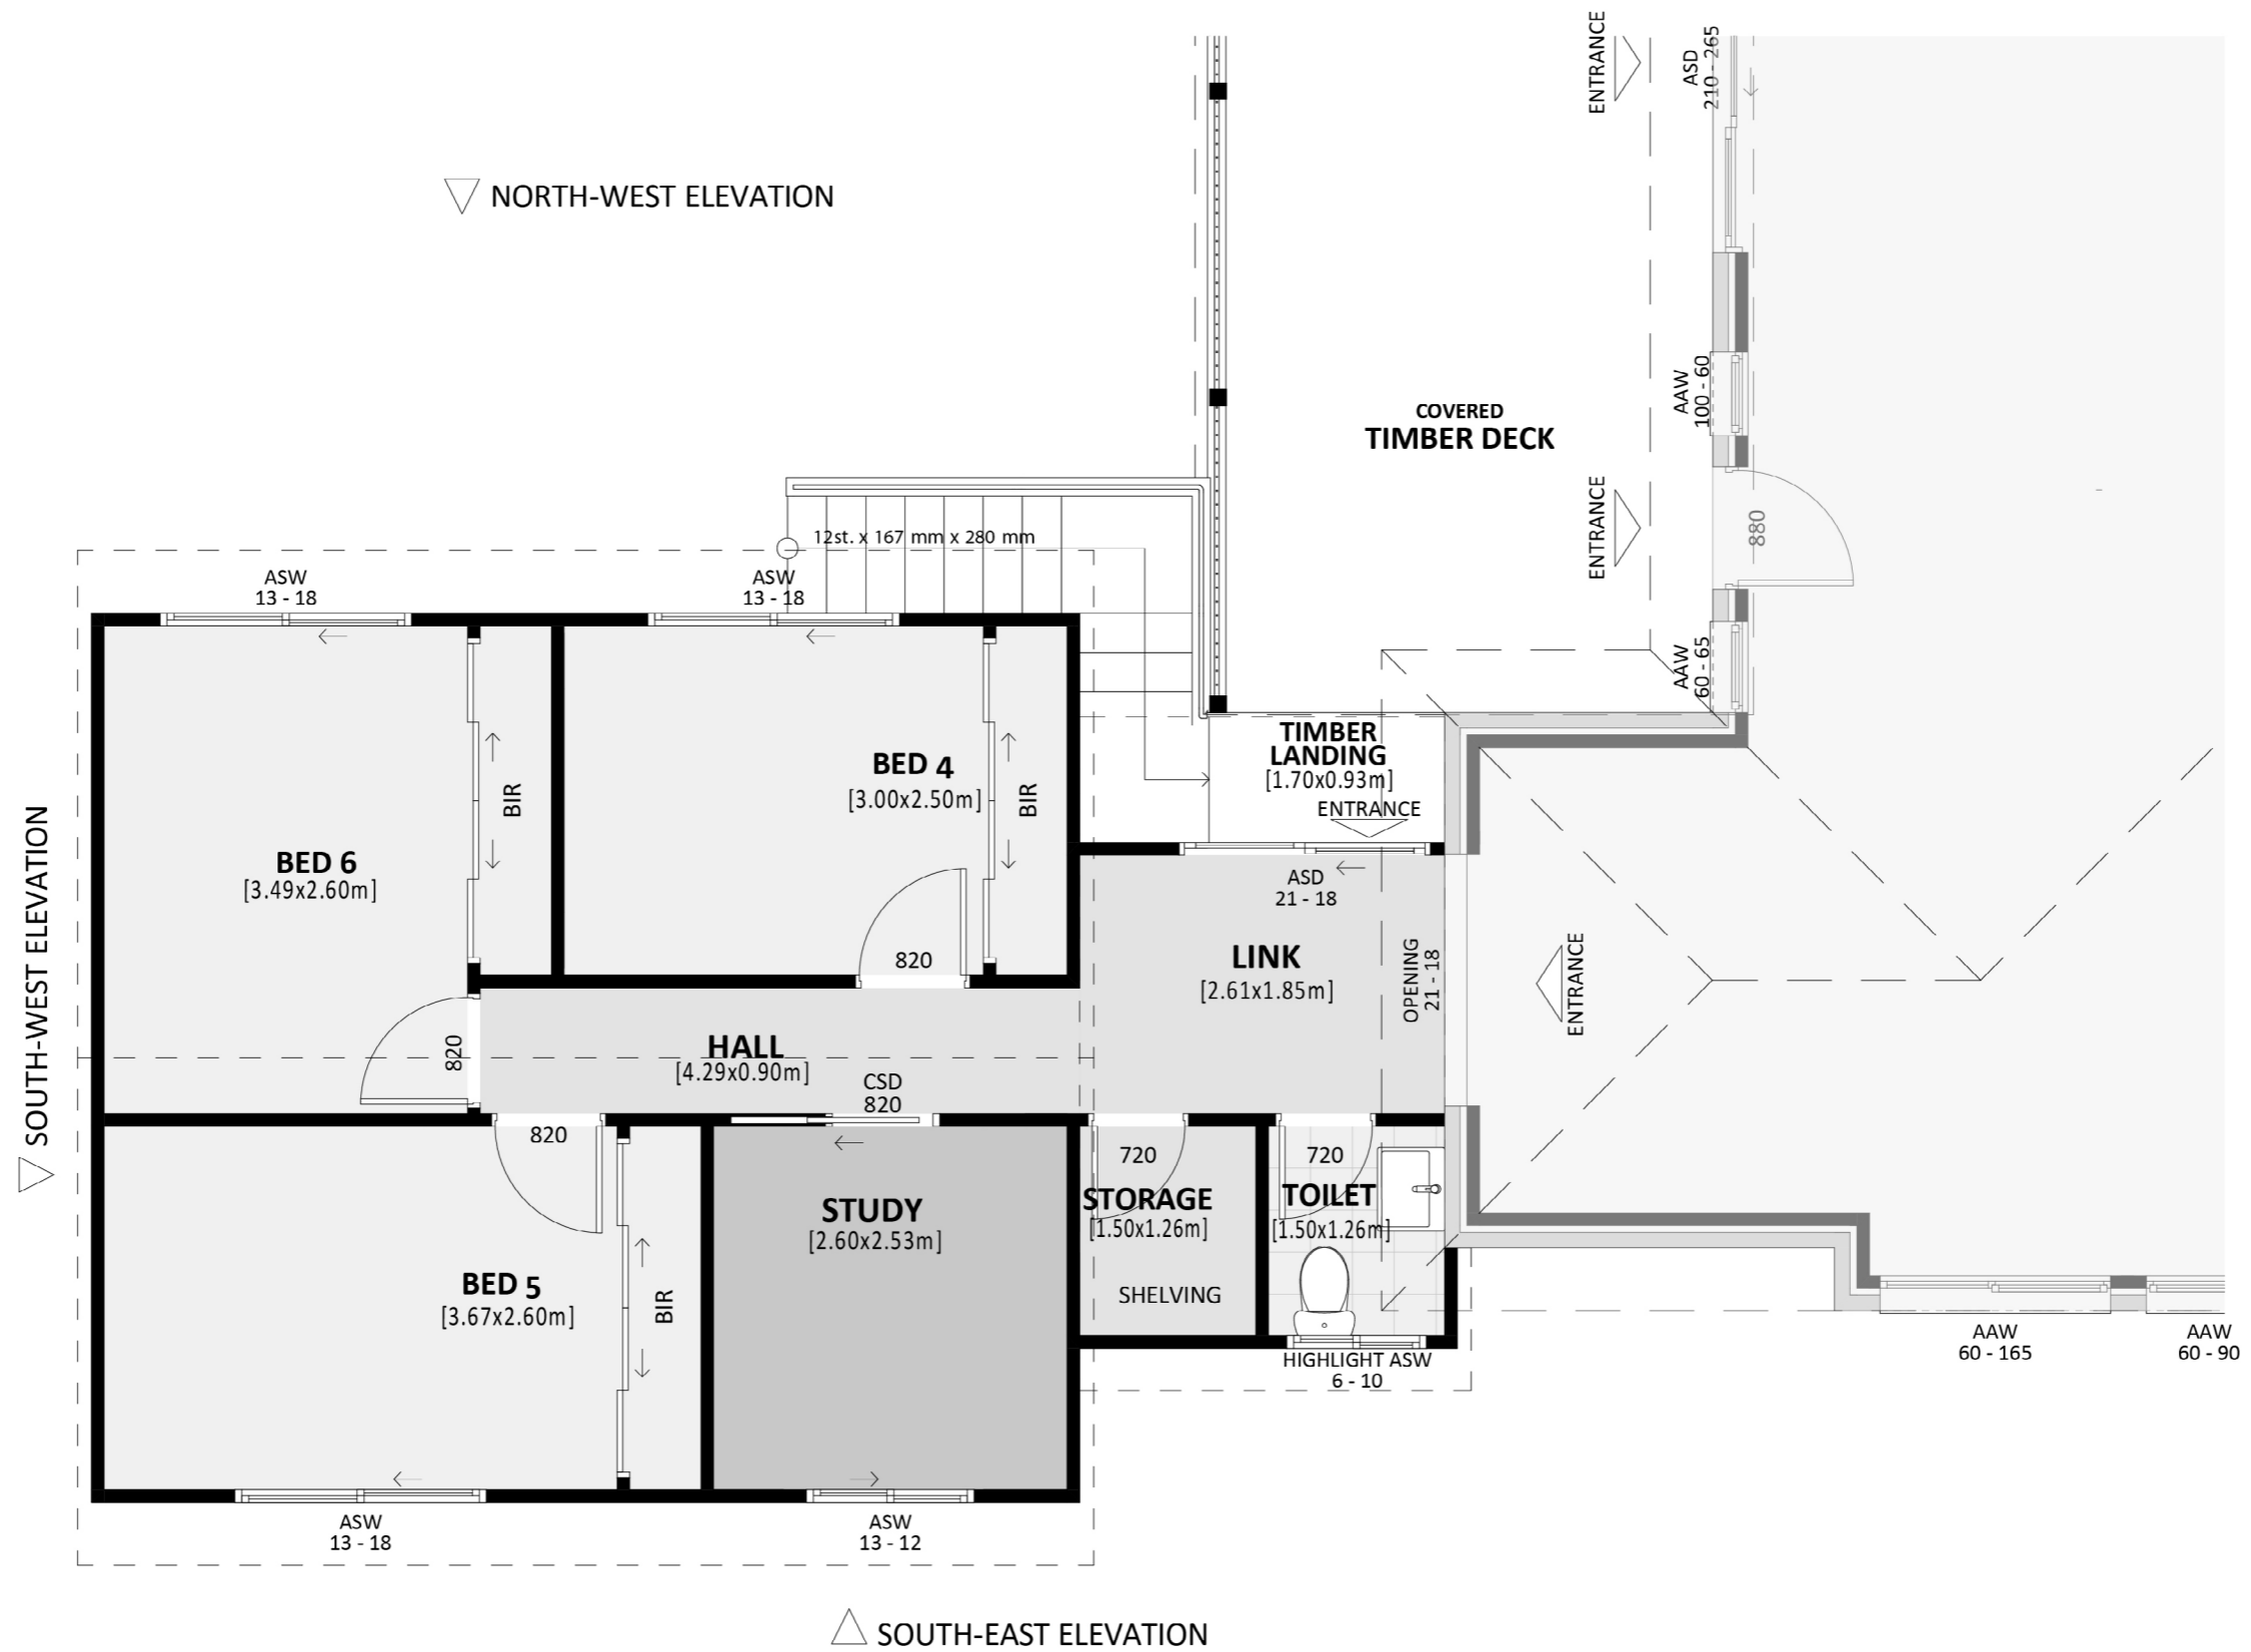

# 1305

ACT Building Lic: 2012767

**FIXED**  
**PRICE**  
**EXTENSIONS**

Aluminium Window & Door Frames  
Colour: Taubmans® Grey Wolf

James Hardie EasyLap™  
Colour: Basalt

Colorbond Sheet Roof Covering  
Colour: Taubmans® Grey Wolf

Timber Stairs  
Match Existing

Steel Posts &  
Timber Beams

# Design 1305 Furniture Floorplan

An elevation is the height of the structure from ground level to the height of the roof.

**NORTH-WEST ELEVATION**

**SOUTH-EAST ELEVATION**

An elevation is the height of the structure from ground level to the height of the roof.