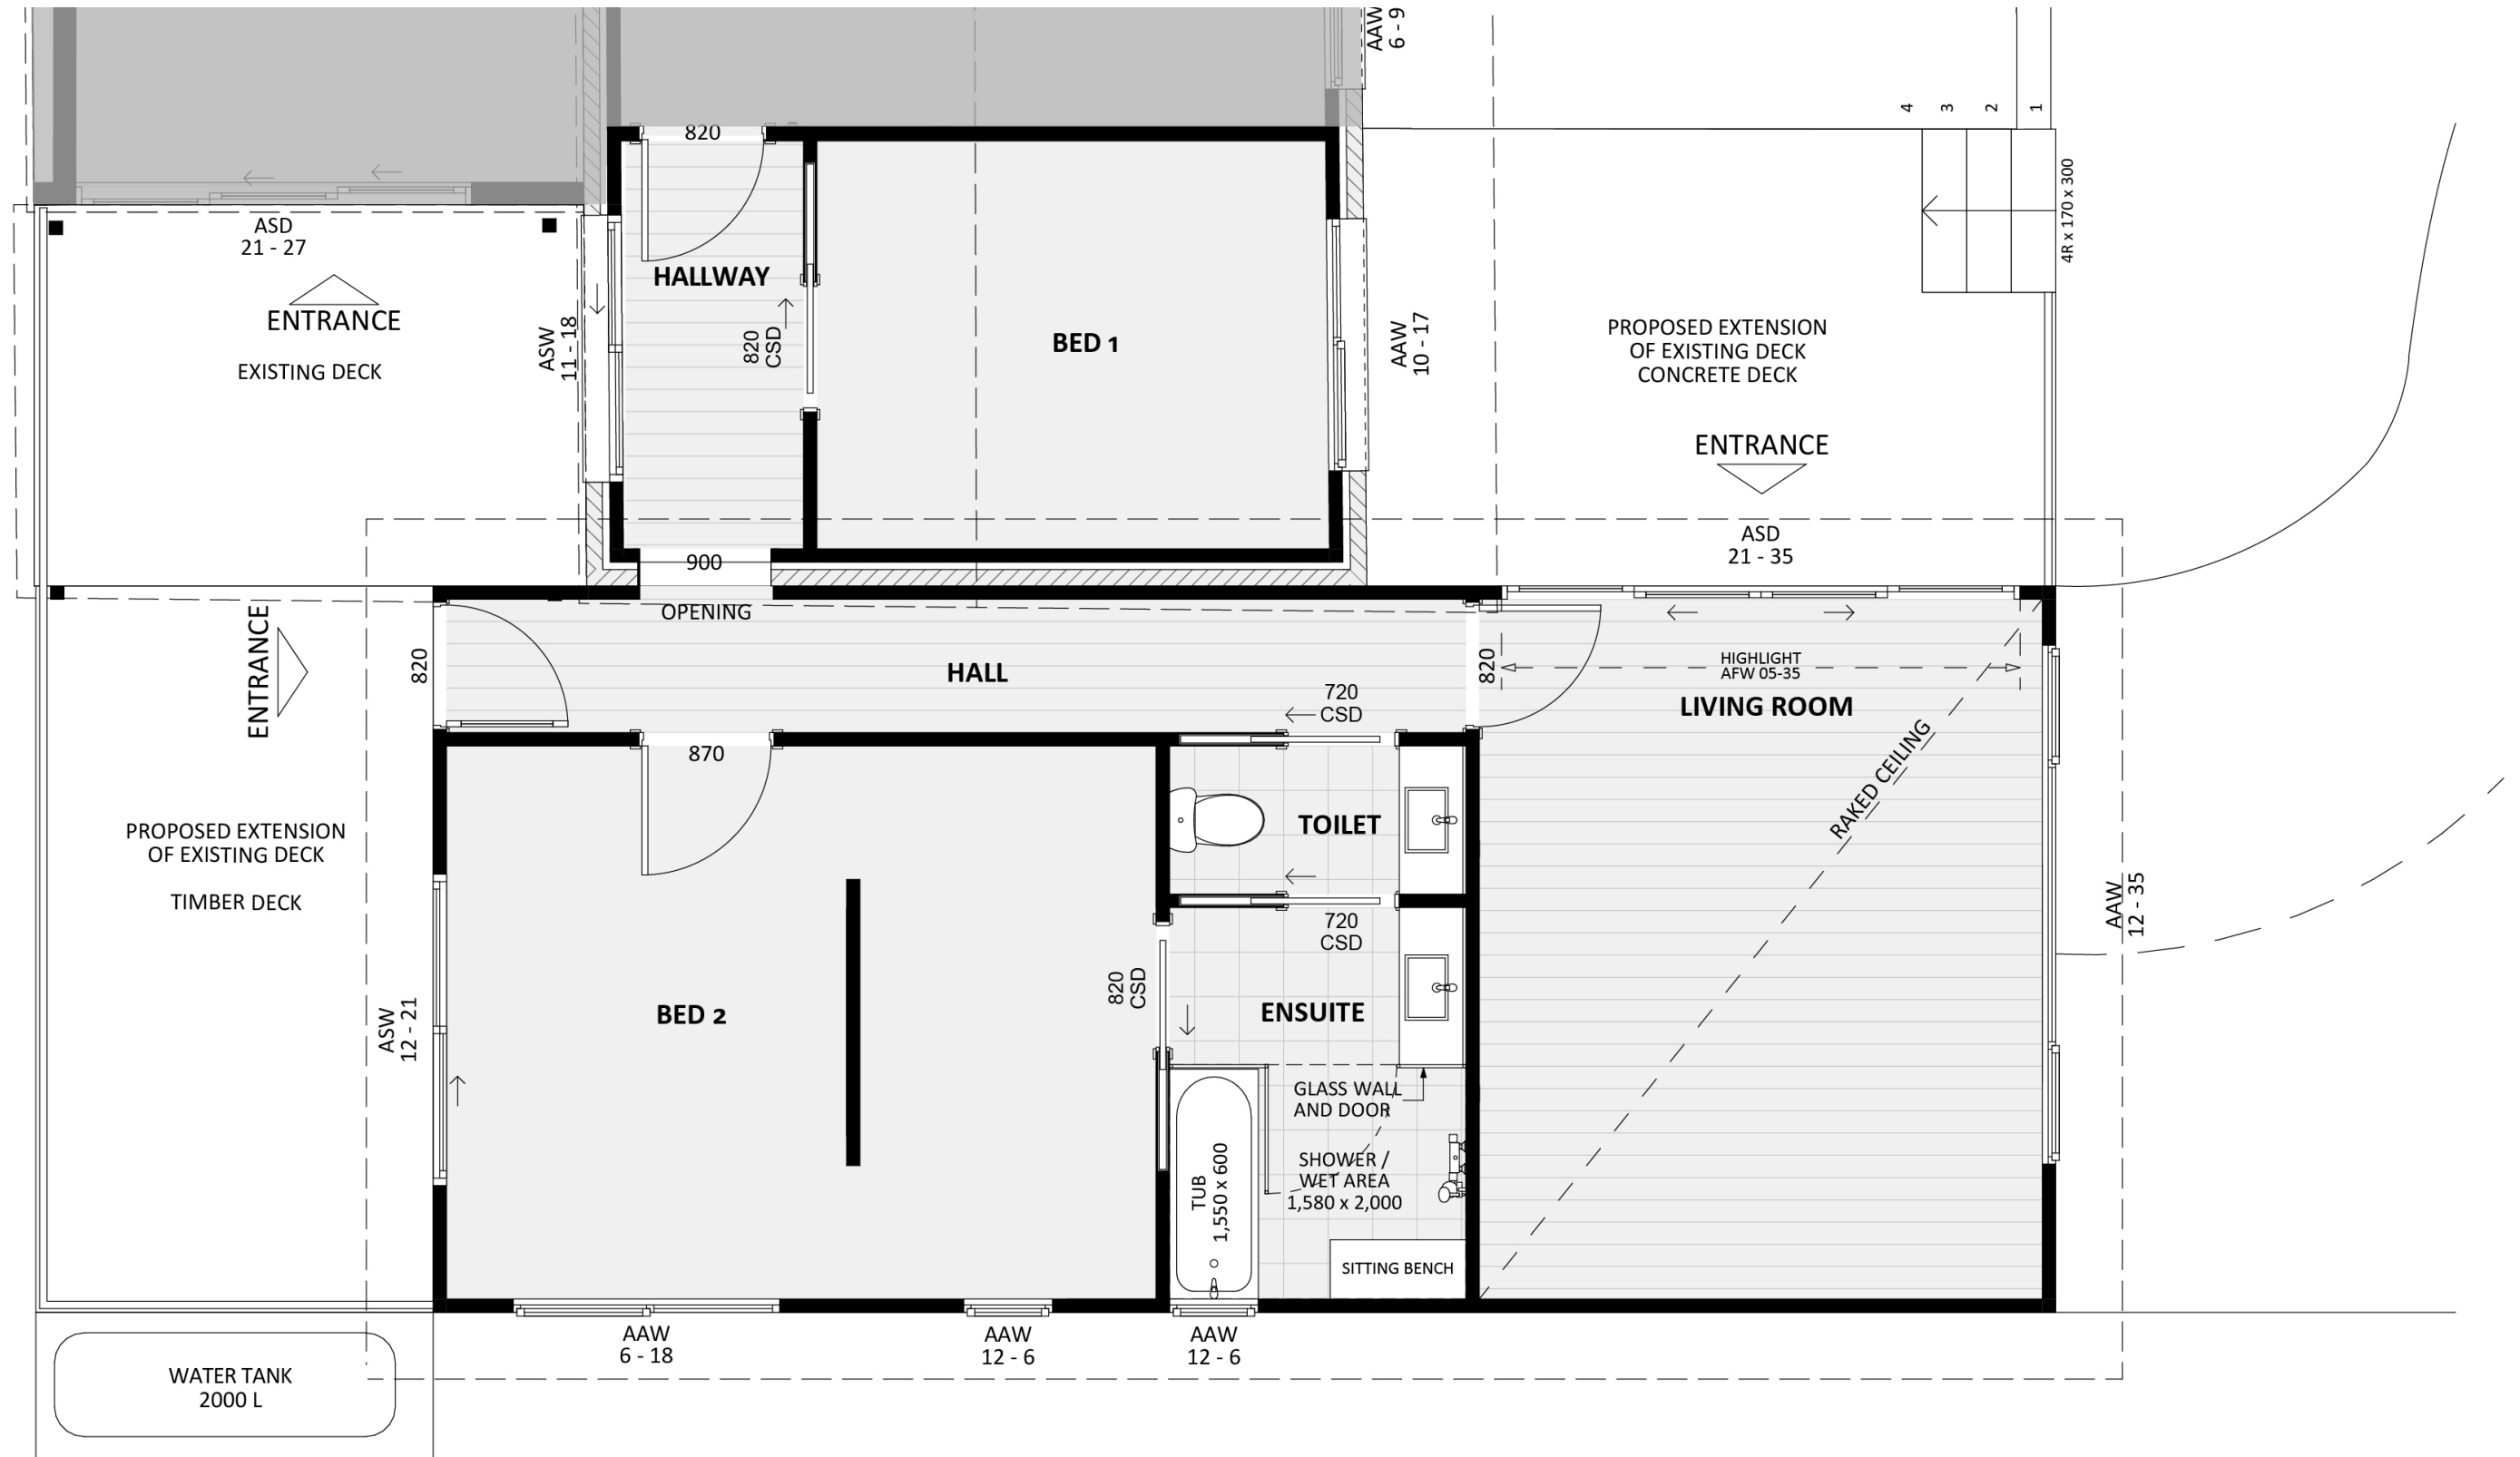

# 1256

ACT Building Lic: 2012767

**FIXED**  
**PRICE**  
**EXTENSIONS**

Colorbond Roof  
Colour: Night Sky

Colorbond Mini Orb  
Colour: Monument

Fascia  
Colour: Night Sky

Aluminium Windows and Doors  
Colour: Night Sky

Concrete Panel with  
Punching Hole

An elevation is the height of the structure from ground level to the height of the roof.

An elevation is the height of the structure from ground level to the height of the roof.