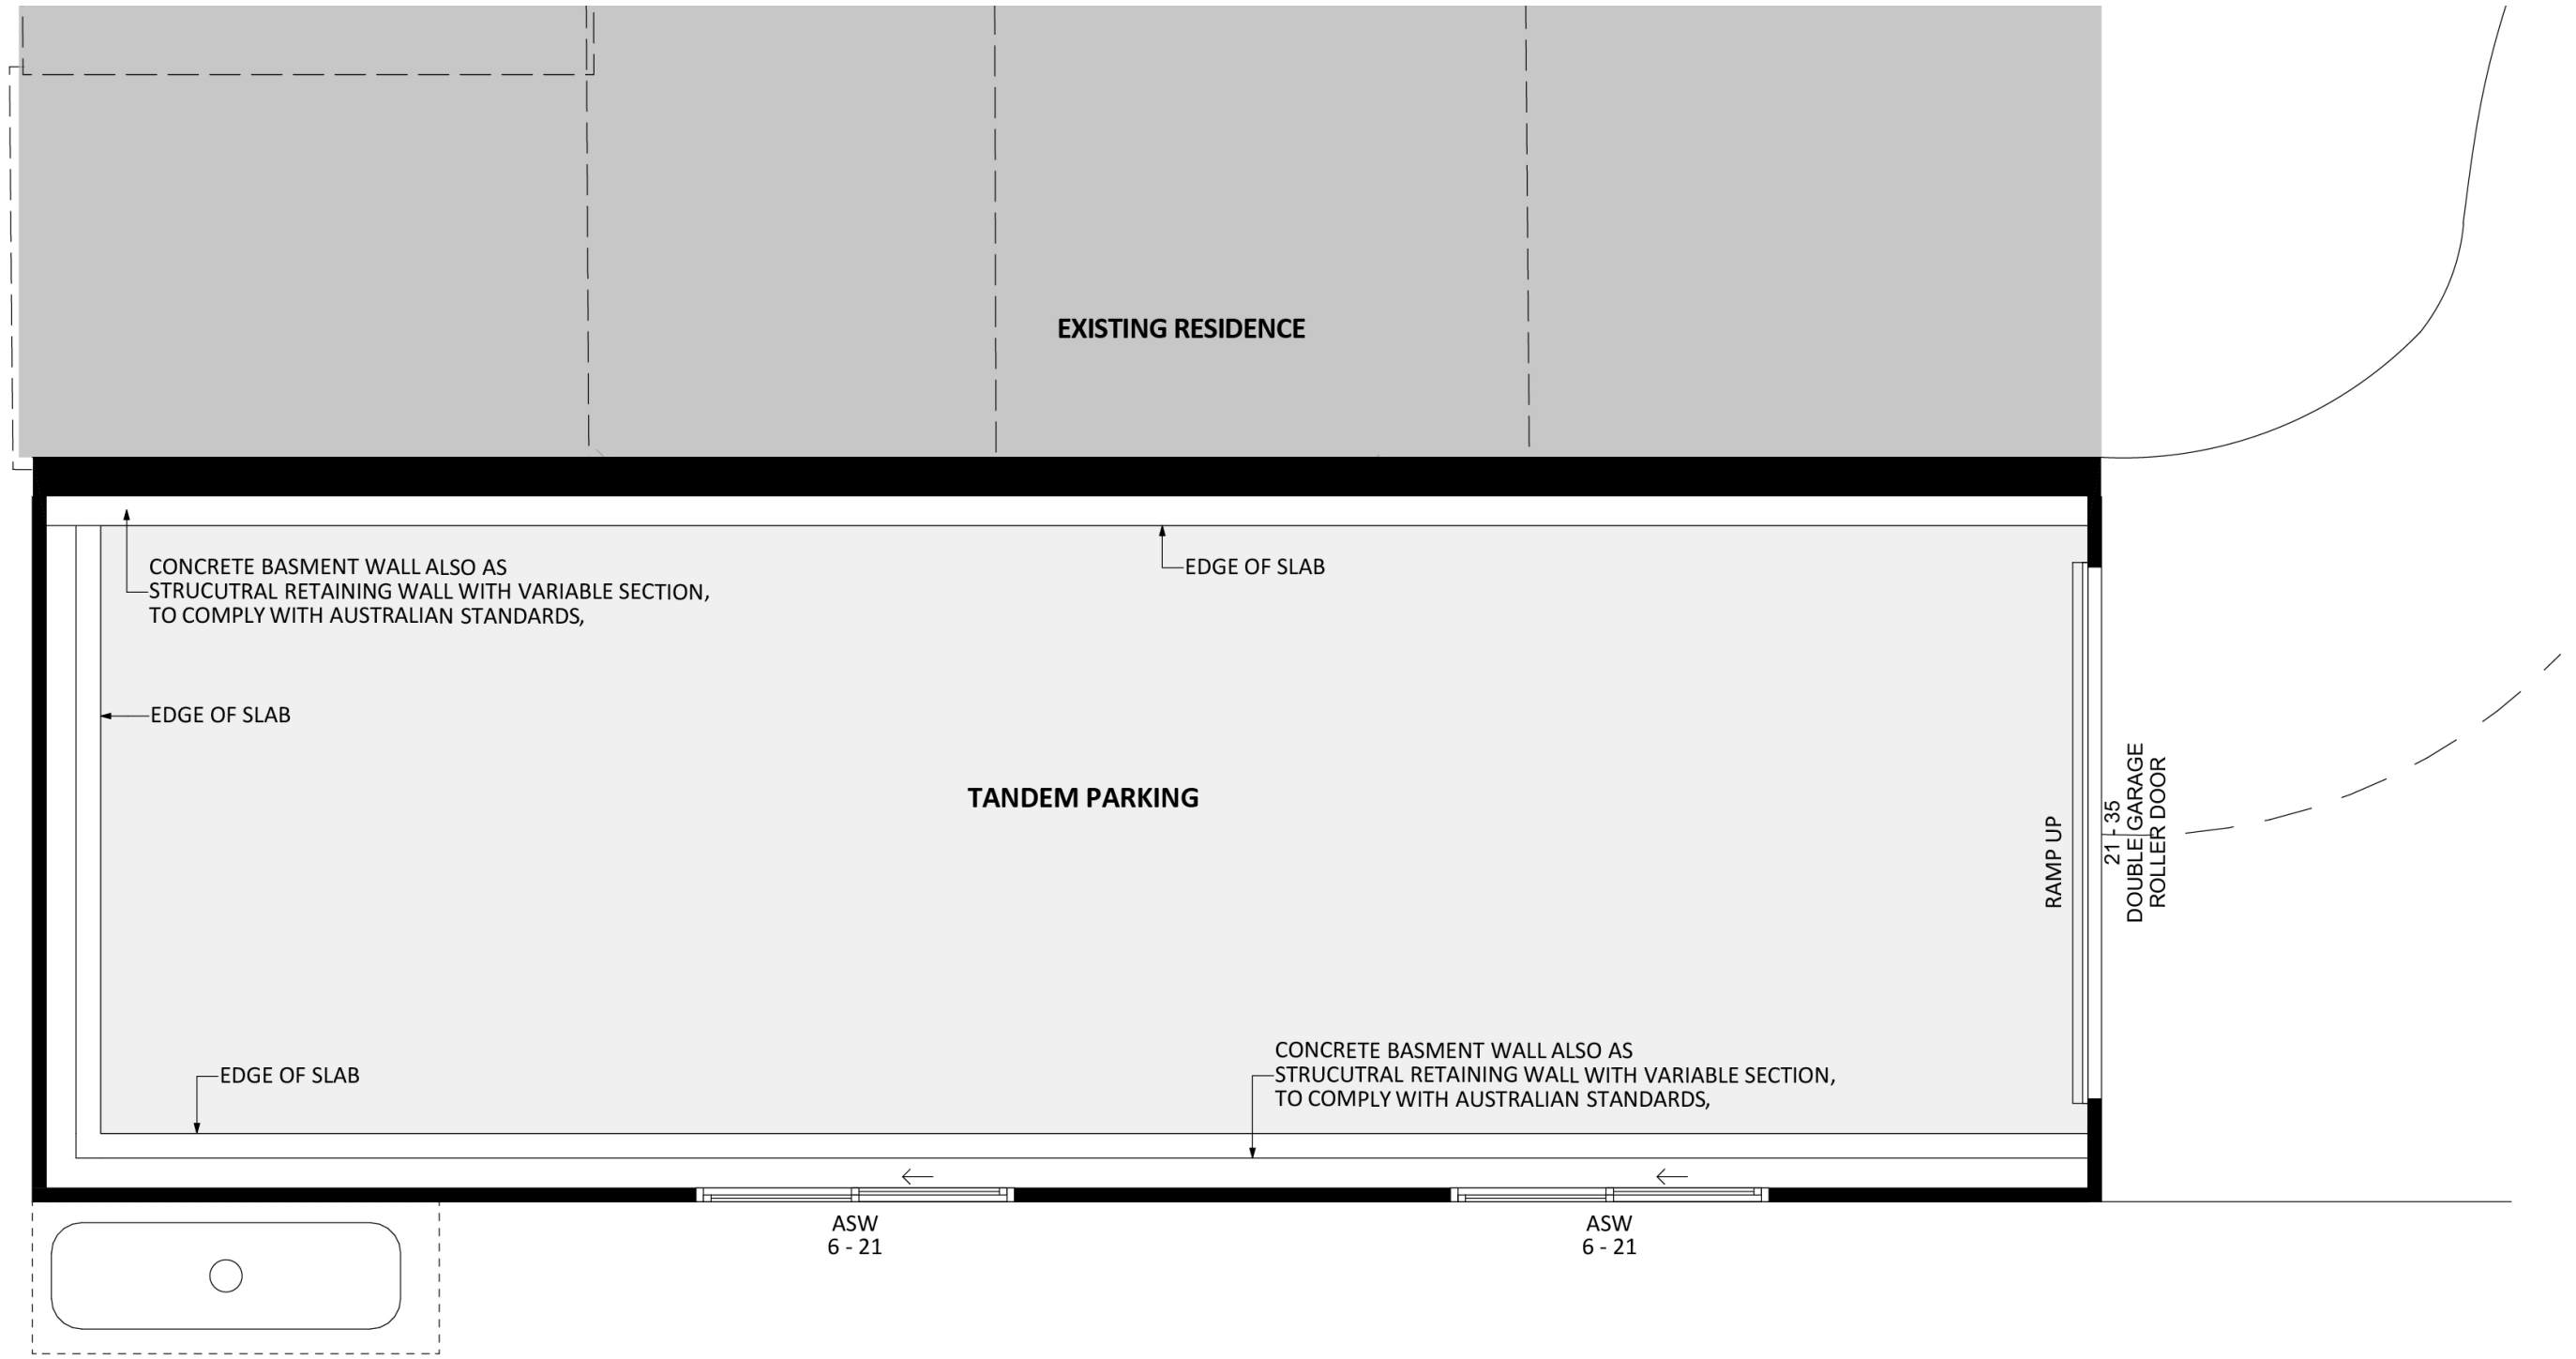

# 1256

ACT Building Lic: 2012767

**FIXED**  
**PRICE**  
**EXTENSIONS**

Colorbond Roof  
Colour: Night Sky

Colorbond Mini Orb  
Colour: Monument

Fascia  
Colour: Night Sky

Aluminium Windows and Doors  
Colour: Night Sky

Concrete Panel with  
Punching Hole

An elevation is the height of the structure from ground level to the height of the roof.

An elevation is the height of the structure from ground level to the height of the roof.