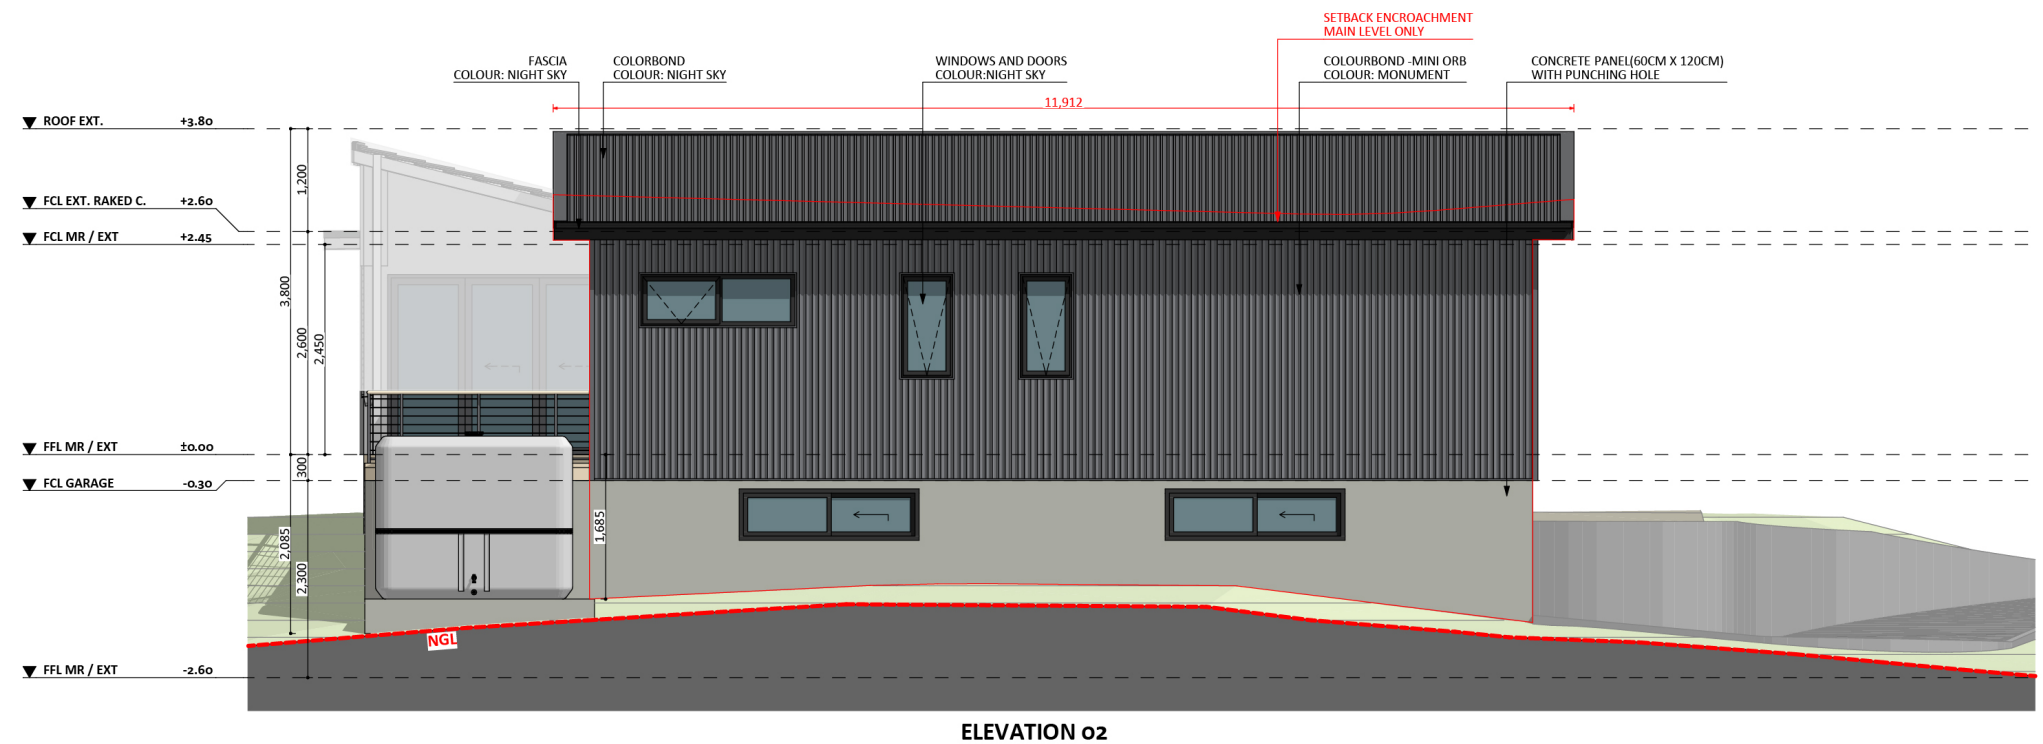

# 1256

ACT Building Lic: 2012767

**FIXED**  
**PRICE**  
**EXTENSIONS**

Colorbond Roof  
Colour: Night Sky

Colorbond Mini Orb  
Colour: Monument

Fascia  
Colour: Night Sky

Aluminium Windows and Doors  
Colour: Night Sky

Concrete Panel with  
Punching Hole

An elevation is the height of the structure from ground level to the height of the roof.

An elevation is the height of the structure from ground level to the height of the roof.