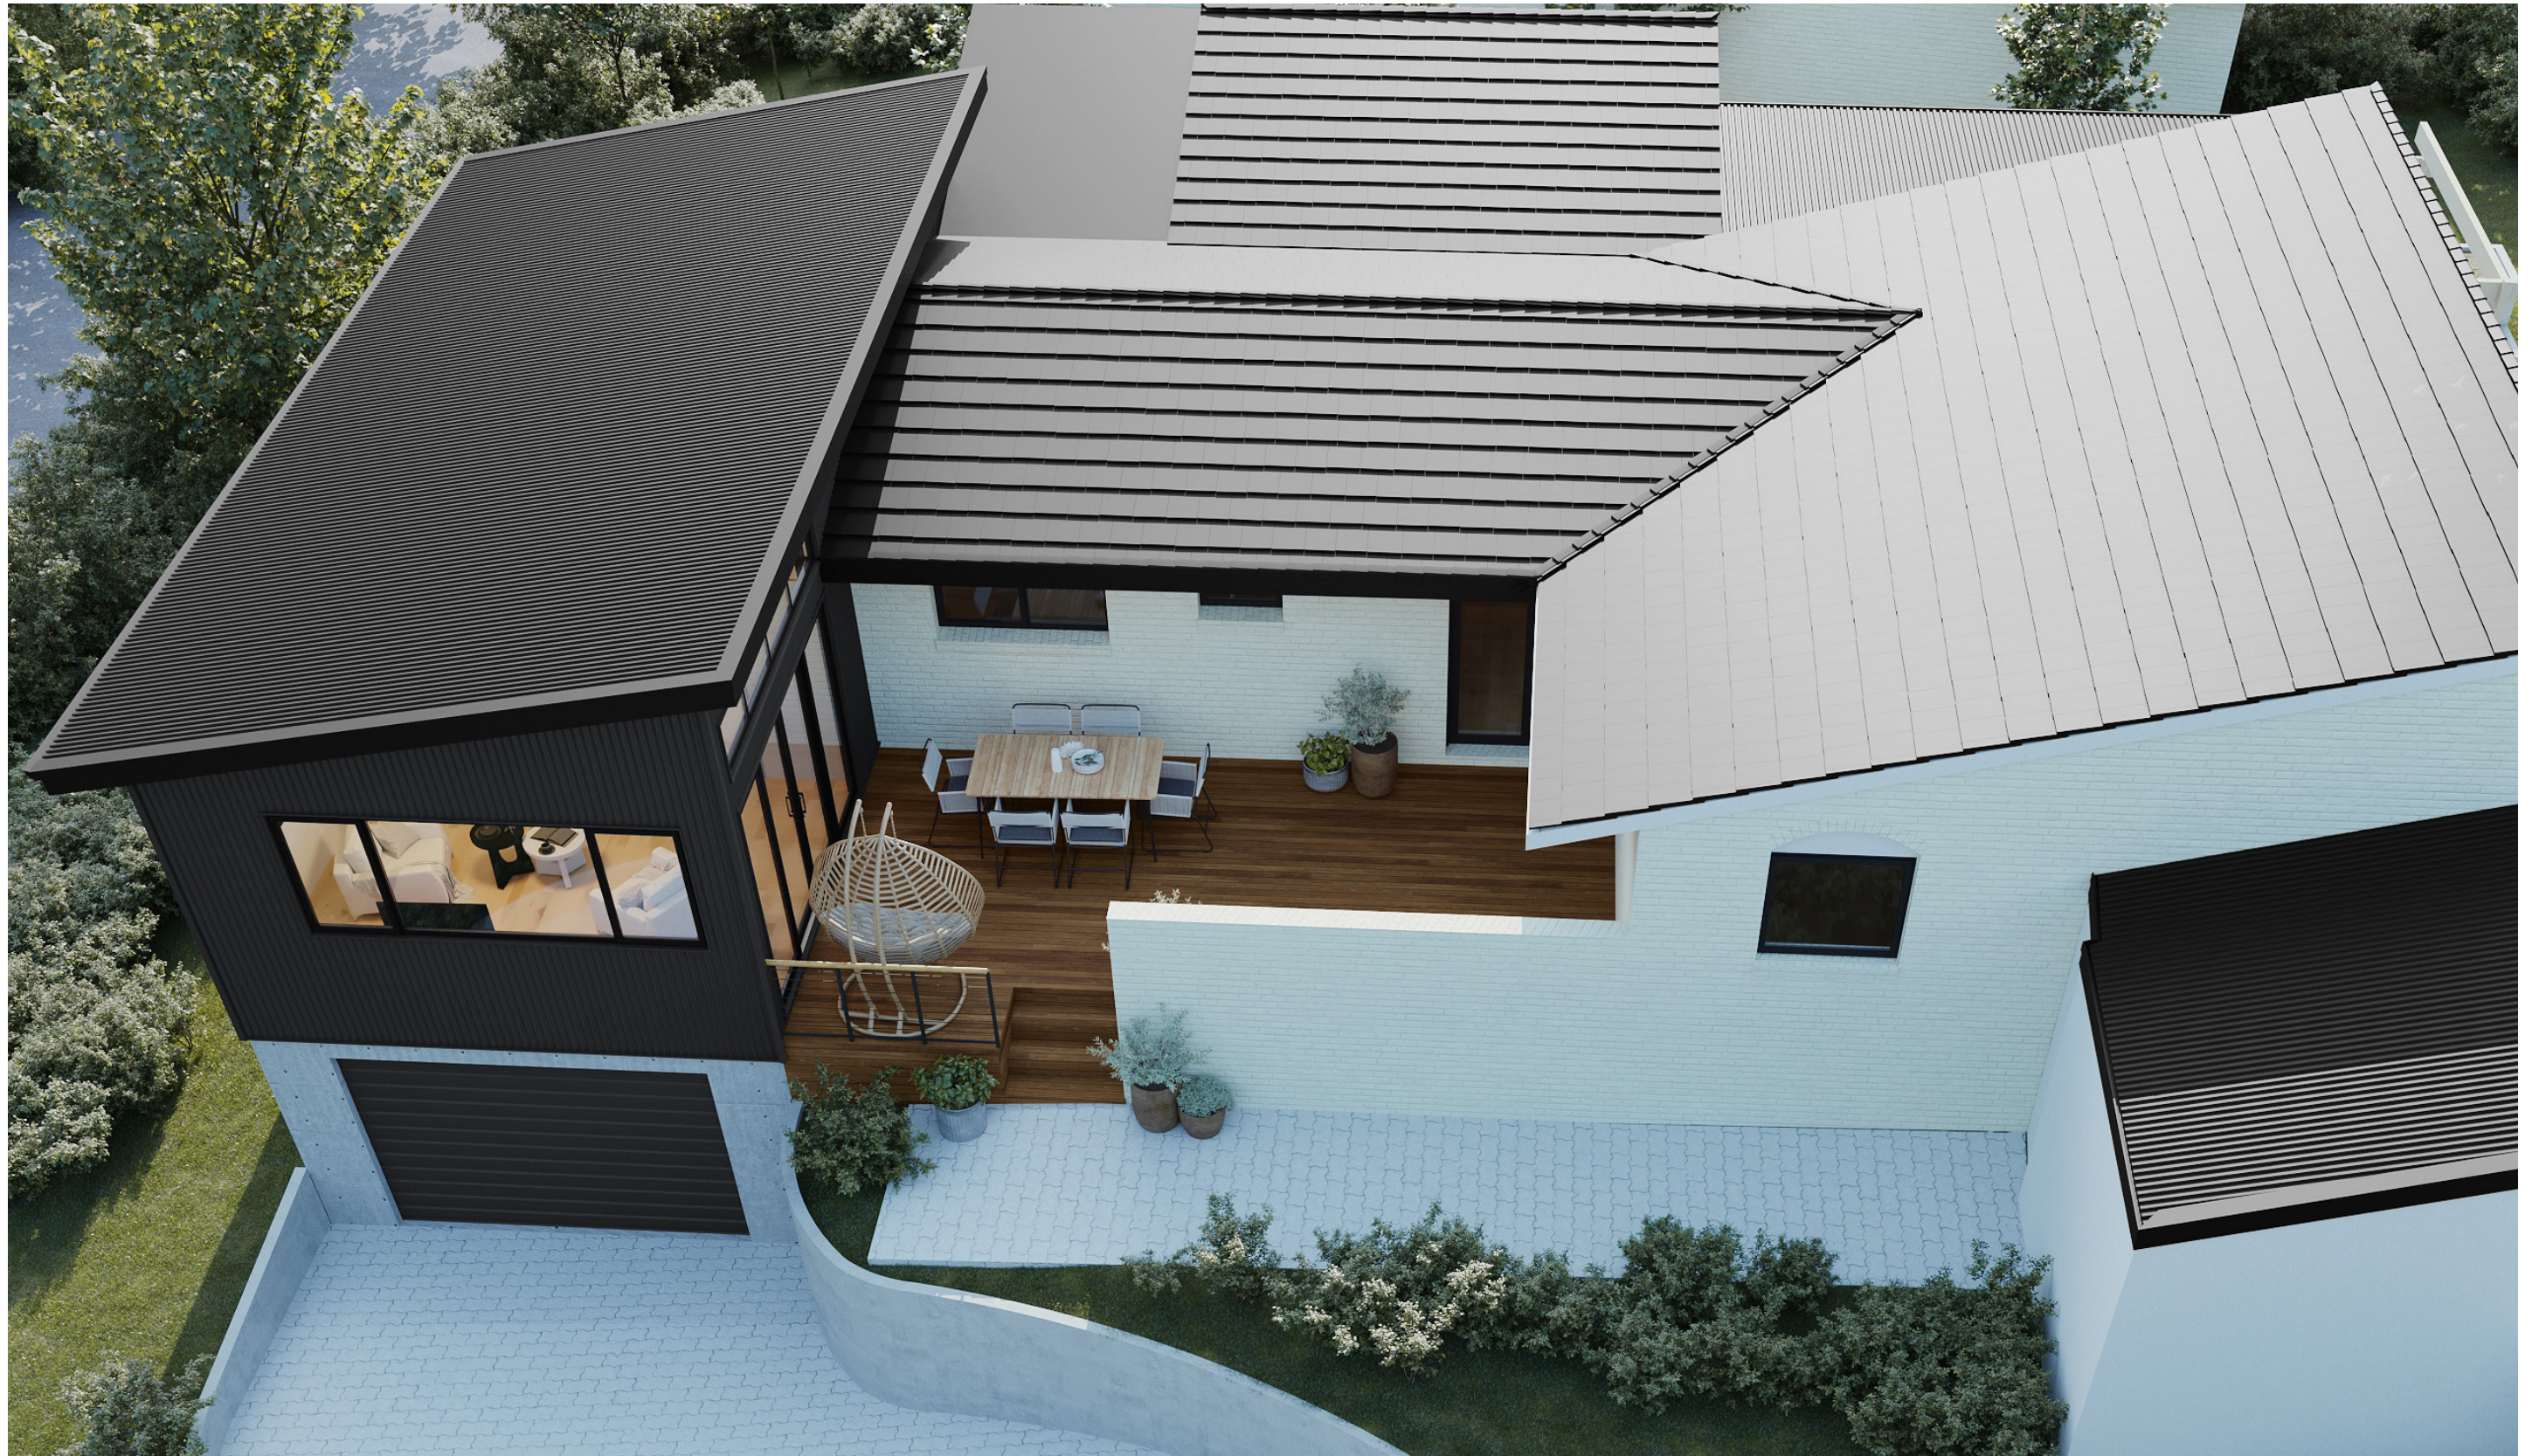

# 1256

ACT Building Lic: 2012767

**FIXED**  
**PRICE**  
**EXTENSIONS**

Colorbond Roof  
Colour: Night Sky

Colorbond Mini Orb  
Colour: Monument

Fascia  
Colour: Night Sky

Aluminium Windows and Doors  
Colour: Night Sky

Concrete Panel with  
Punching Hole

An elevation is the height of the structure from ground level to the height of the roof.

An elevation is the height of the structure from ground level to the height of the roof.