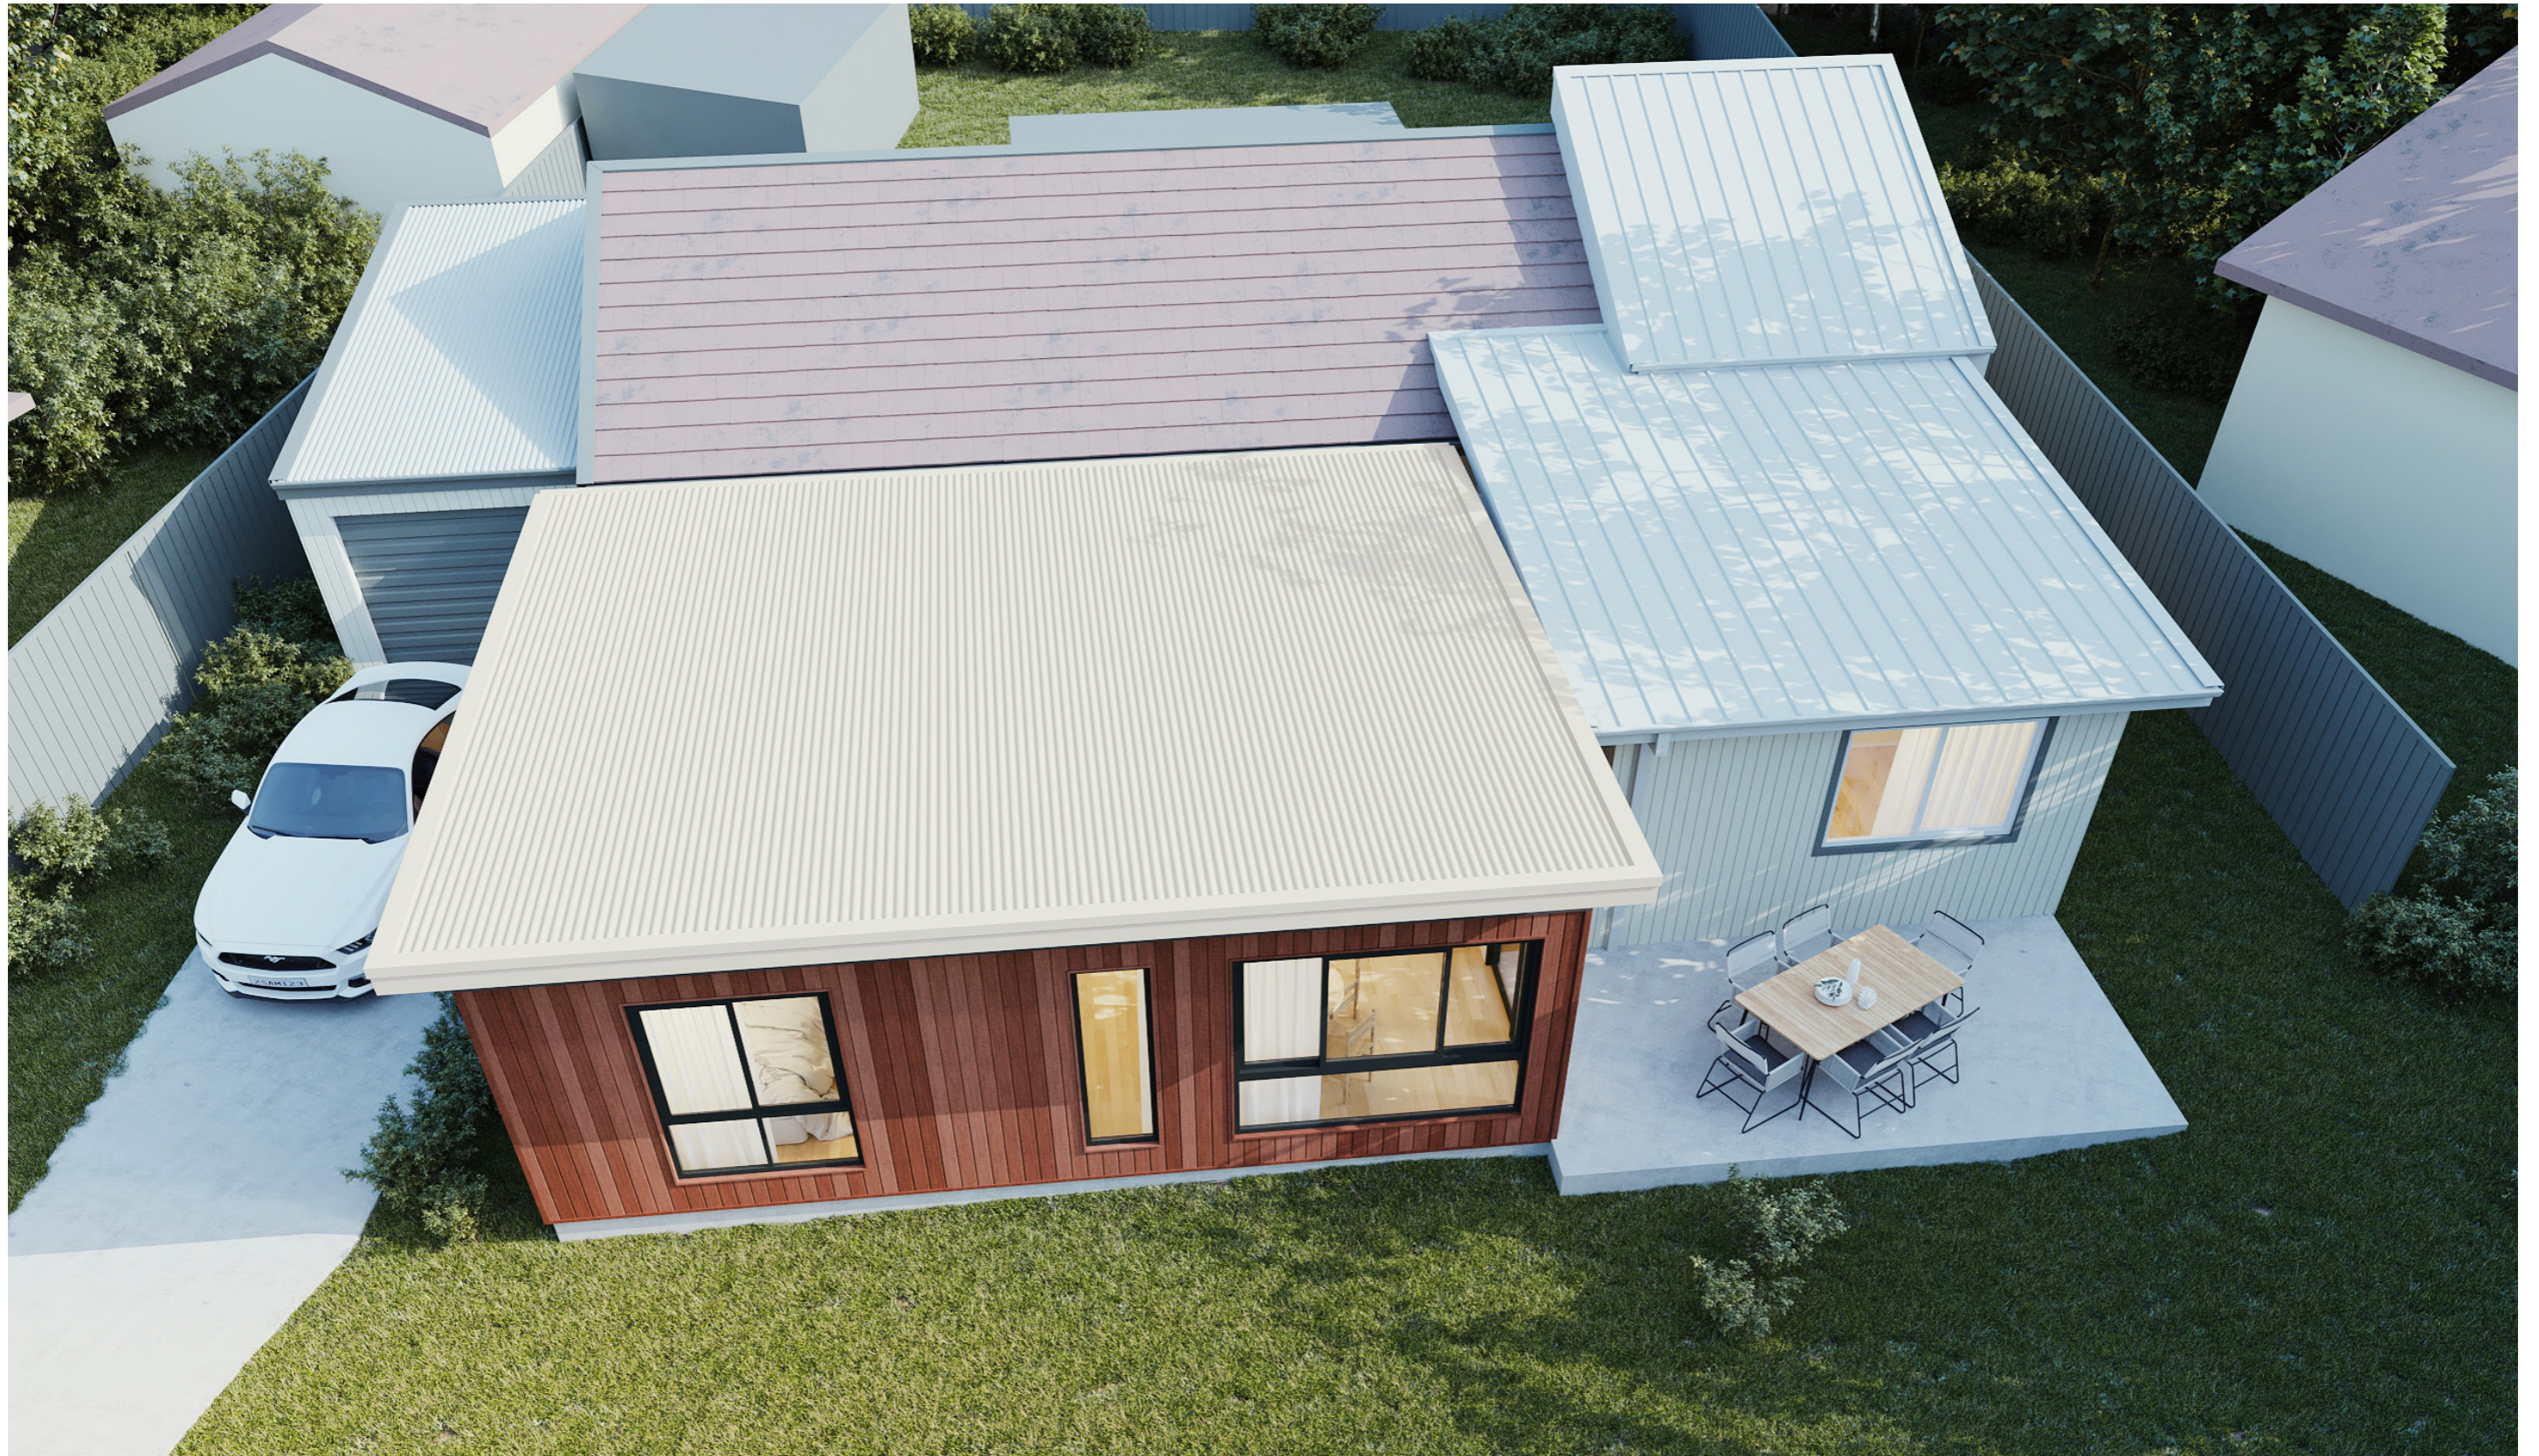

1245

ACT Building Lic: 2012767

FIXED
PRICE
EXTENSIONS

Colorbond Horizontal Cladding
Colour: Basalt

Colorbond Roof Coverings
Colour: Shale Grey

WeatherTex WeatherGroove 150mm
Colour: Natural

Aluminium Window and Door Frames
Colour: Monument

An elevation is the height of the structure from ground level to the height of the roof.

An elevation is the height of the structure from ground level to the height of the roof.

 **FIXED
PRICE
EXTENSIONS**