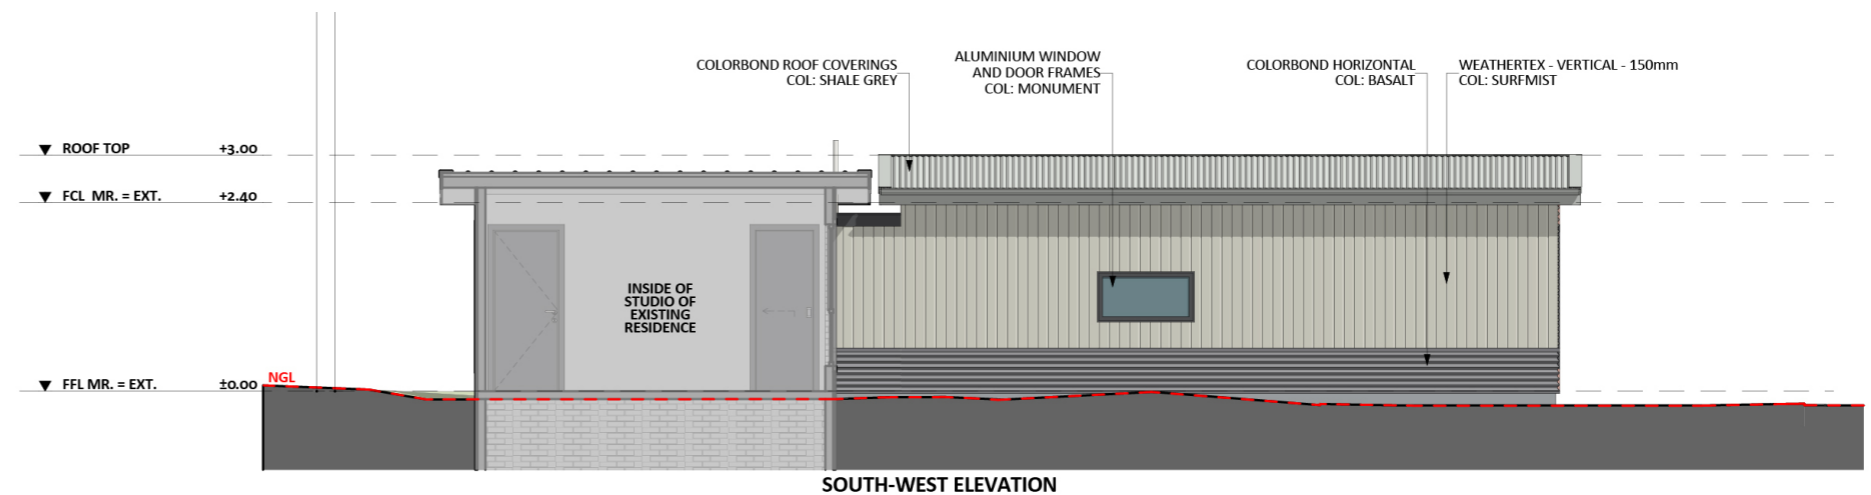

1245

ACT Building Lic: 2012767

FIXED
PRICE
EXTENSIONS

Colorbond Horizontal Cladding
Colour: Basalt

Colorbond Roof Coverings
Colour: Shale Grey

WeatherTex WeatherGroove 150mm
Colour: Natural

Aluminium Window and Door Frames
Colour: Monument

An elevation is the height of the structure from ground level to the height of the roof.

An elevation is the height of the structure from ground level to the height of the roof.

 **FIXED
PRICE
EXTENSIONS**