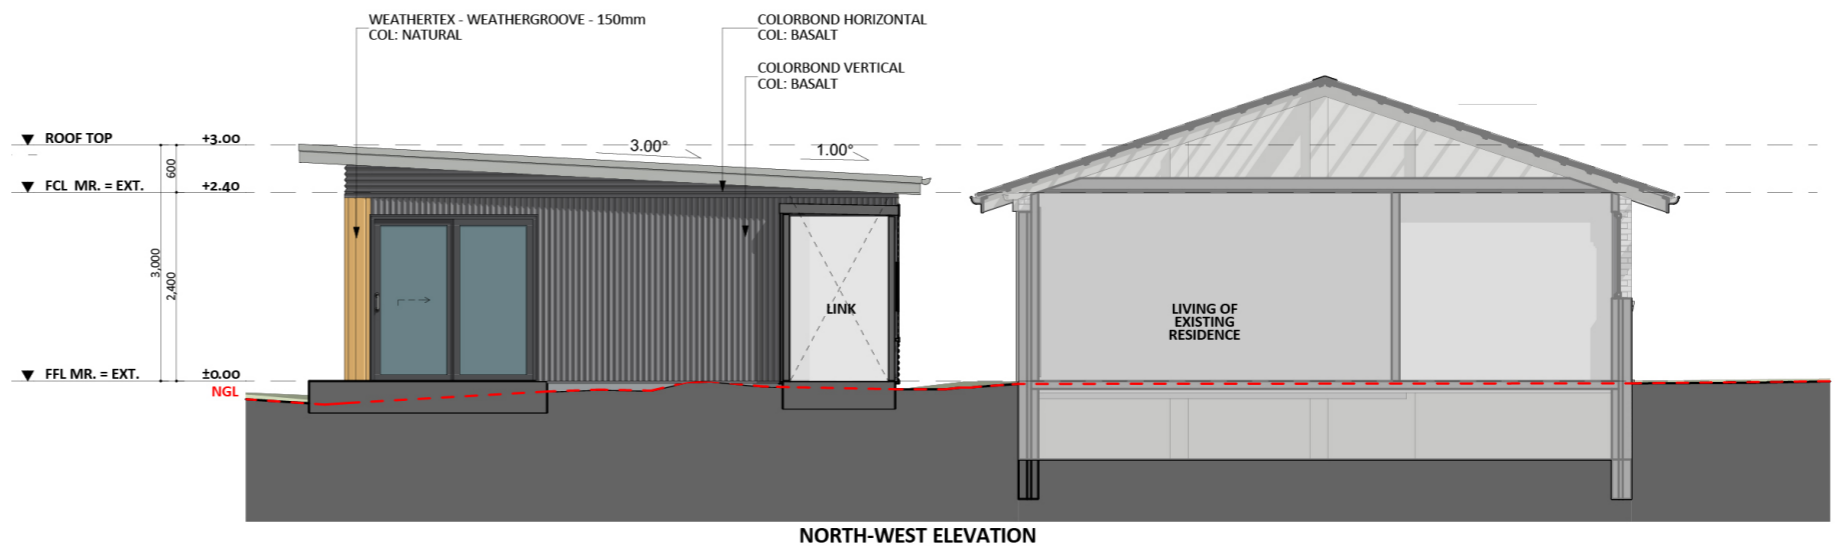

1245

ACT Building Lic: 2012767

FIXED
PRICE
EXTENSIONS

Colorbond Horizontal Cladding
Colour: Basalt

Colorbond Roof Coverings
Colour: Shale Grey

WeatherTex WeatherGroove 150mm
Colour: Natural

Aluminium Window and Door Frames
Colour: Monument

An elevation is the height of the structure from ground level to the height of the roof.

An elevation is the height of the structure from ground level to the height of the roof.

 **FIXED
PRICE
EXTENSIONS**