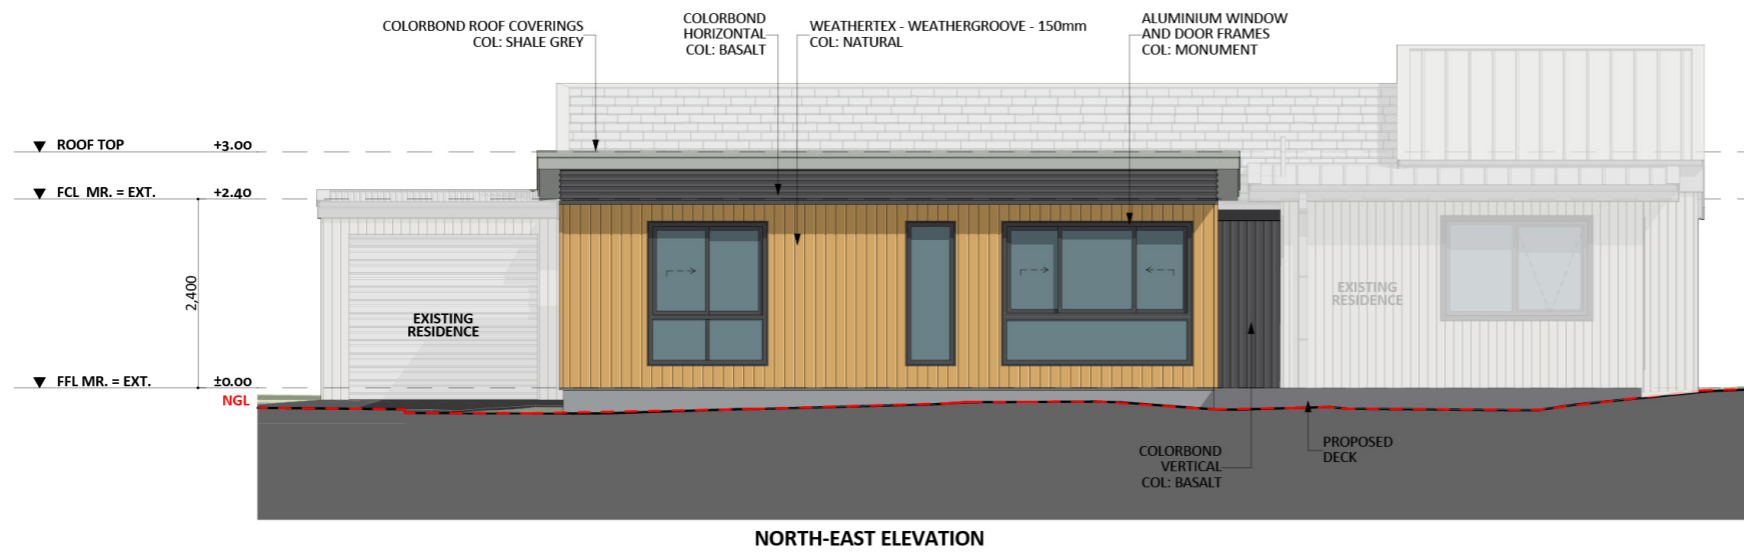

1245

ACT Building Lic: 2012767

FIXED
PRICE
EXTENSIONS

Colorbond Horizontal Cladding
Colour: Basalt

Colorbond Roof Coverings
Colour: Shale Grey

WeatherTex WeatherGroove 150mm
Colour: Natural

Aluminium Window and Door Frames
Colour: Monument

An elevation is the height of the structure from ground level to the height of the roof.

An elevation is the height of the structure from ground level to the height of the roof.

 **FIXED
PRICE
EXTENSIONS**