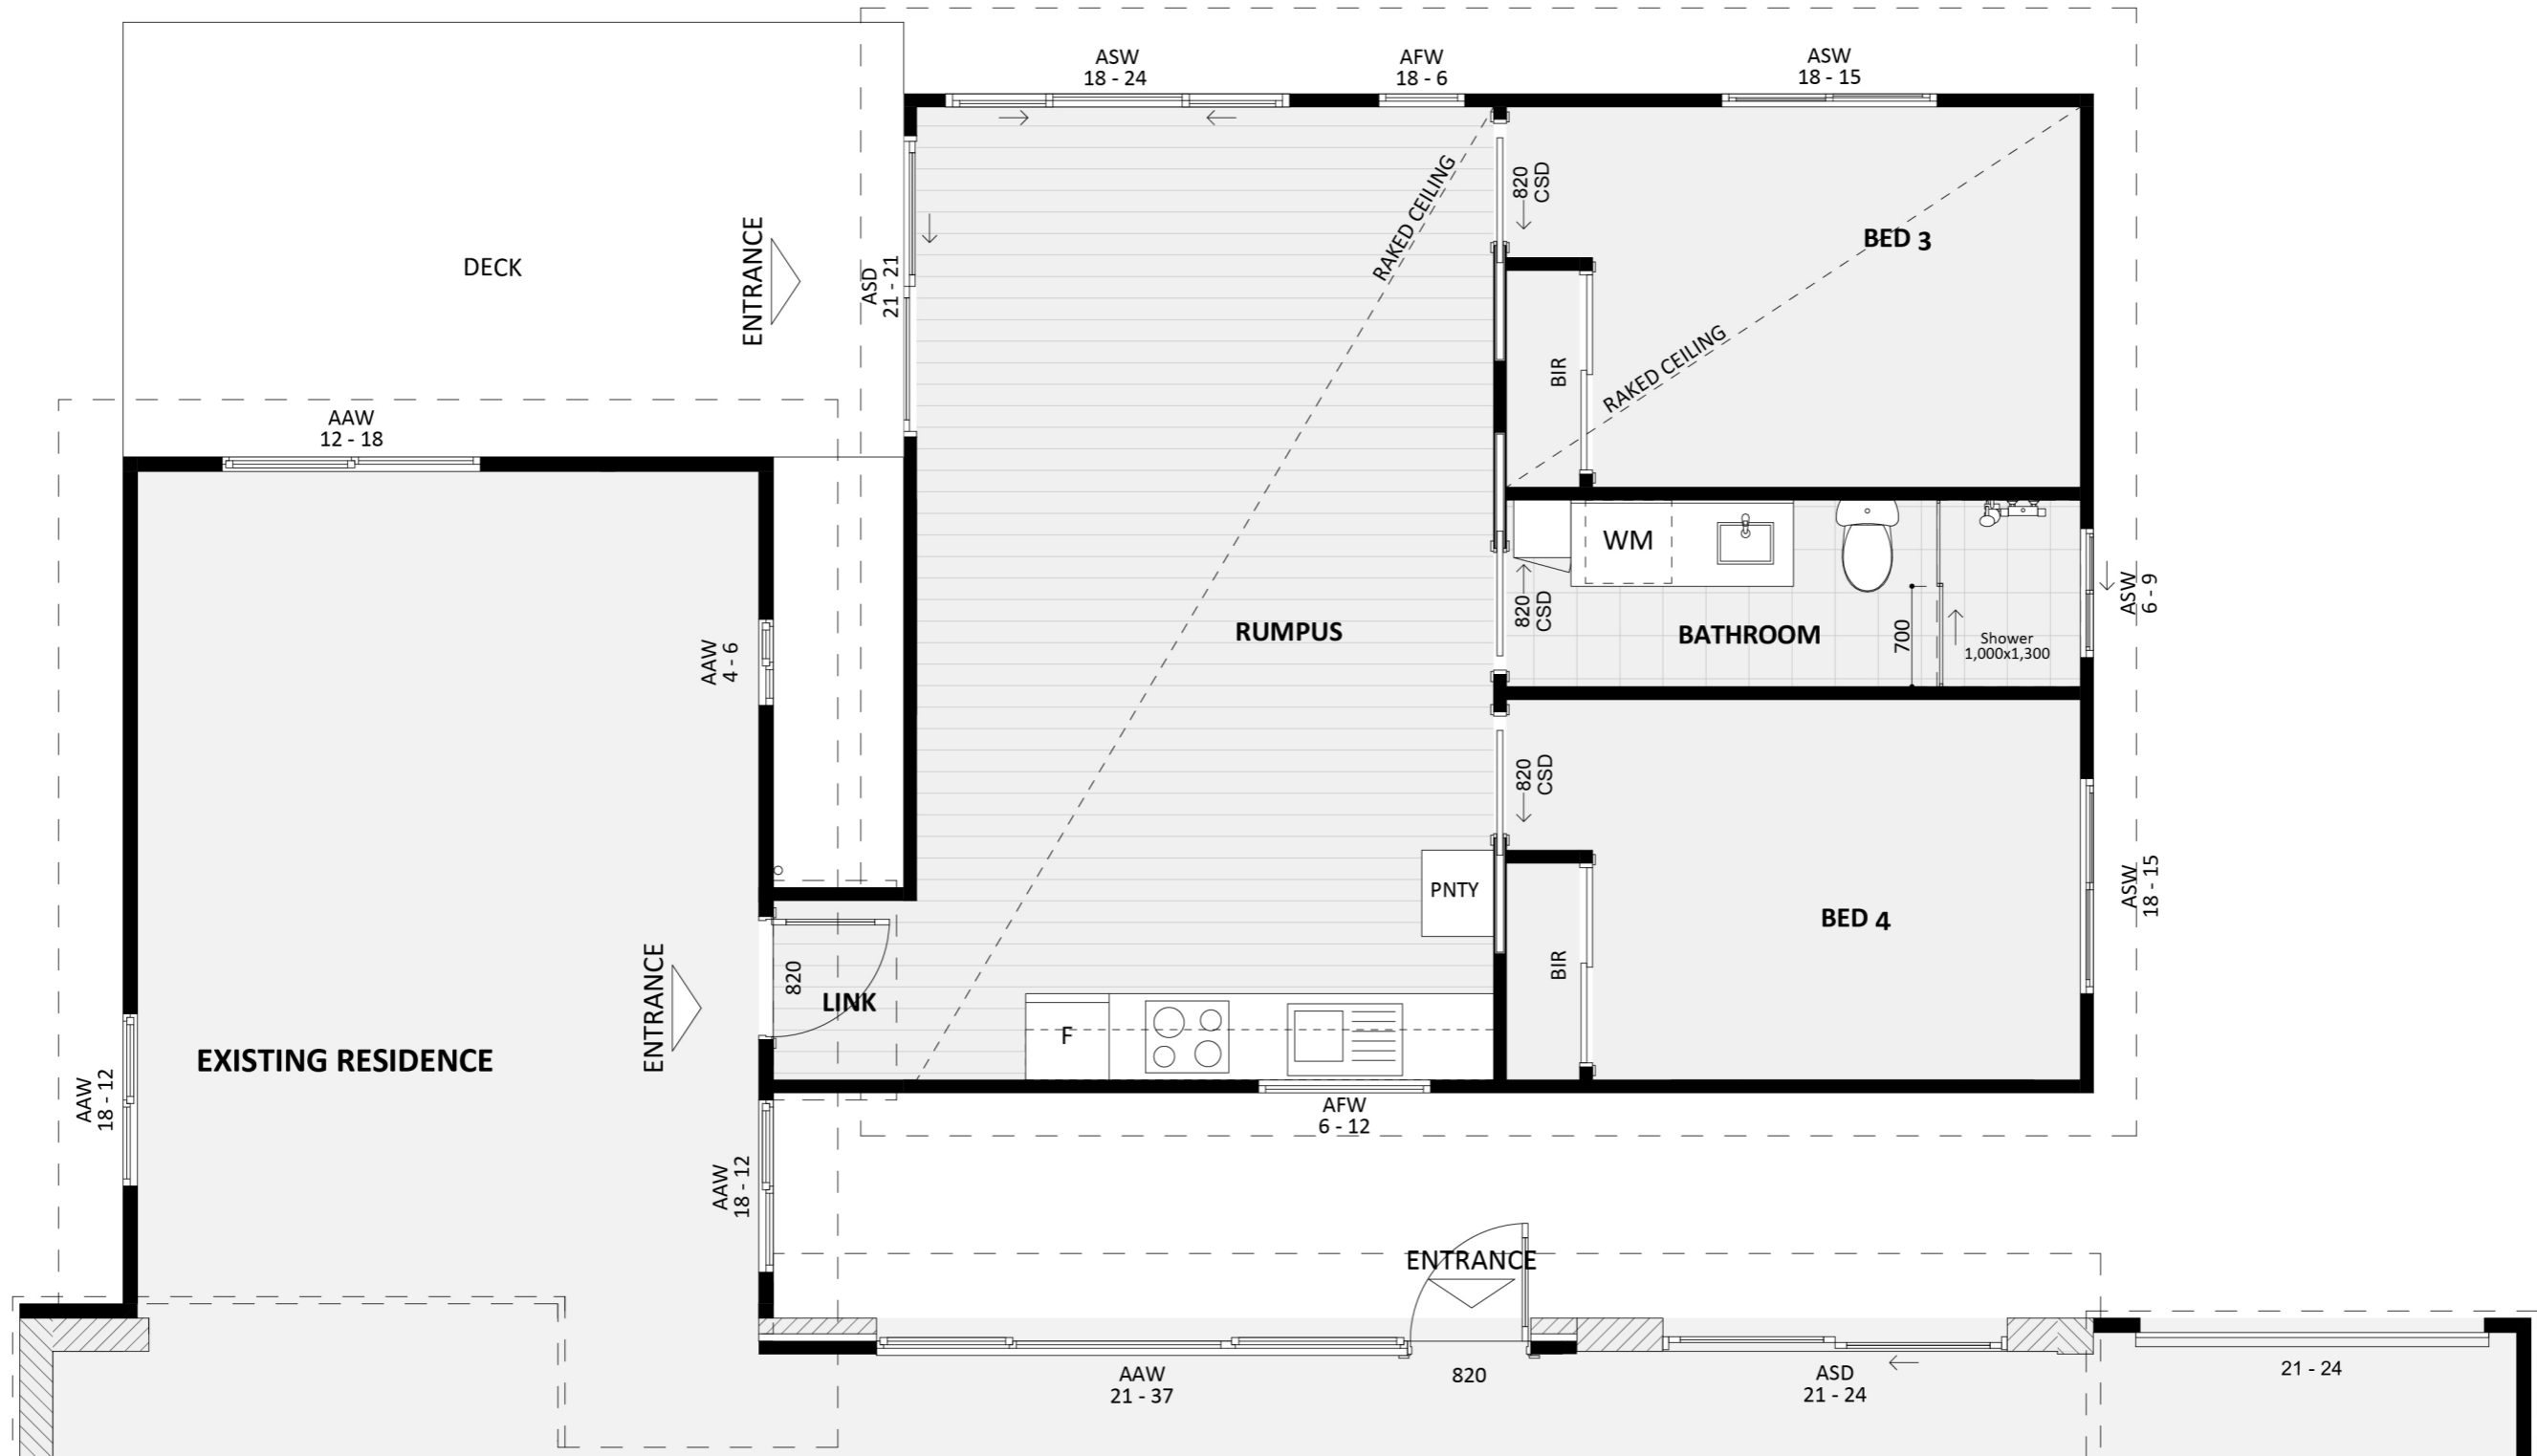

1245

ACT Building Lic: 2012767

FIXED
PRICE
EXTENSIONS

Colorbond Horizontal Cladding
Colour: Basalt

Colorbond Roof Coverings
Colour: Shale Grey

WeatherTex WeatherGroove 150mm
Colour: Natural

Aluminium Window and Door Frames
Colour: Monument

An elevation is the height of the structure from ground level to the height of the roof.

An elevation is the height of the structure from ground level to the height of the roof.

 **FIXED
PRICE
EXTENSIONS**