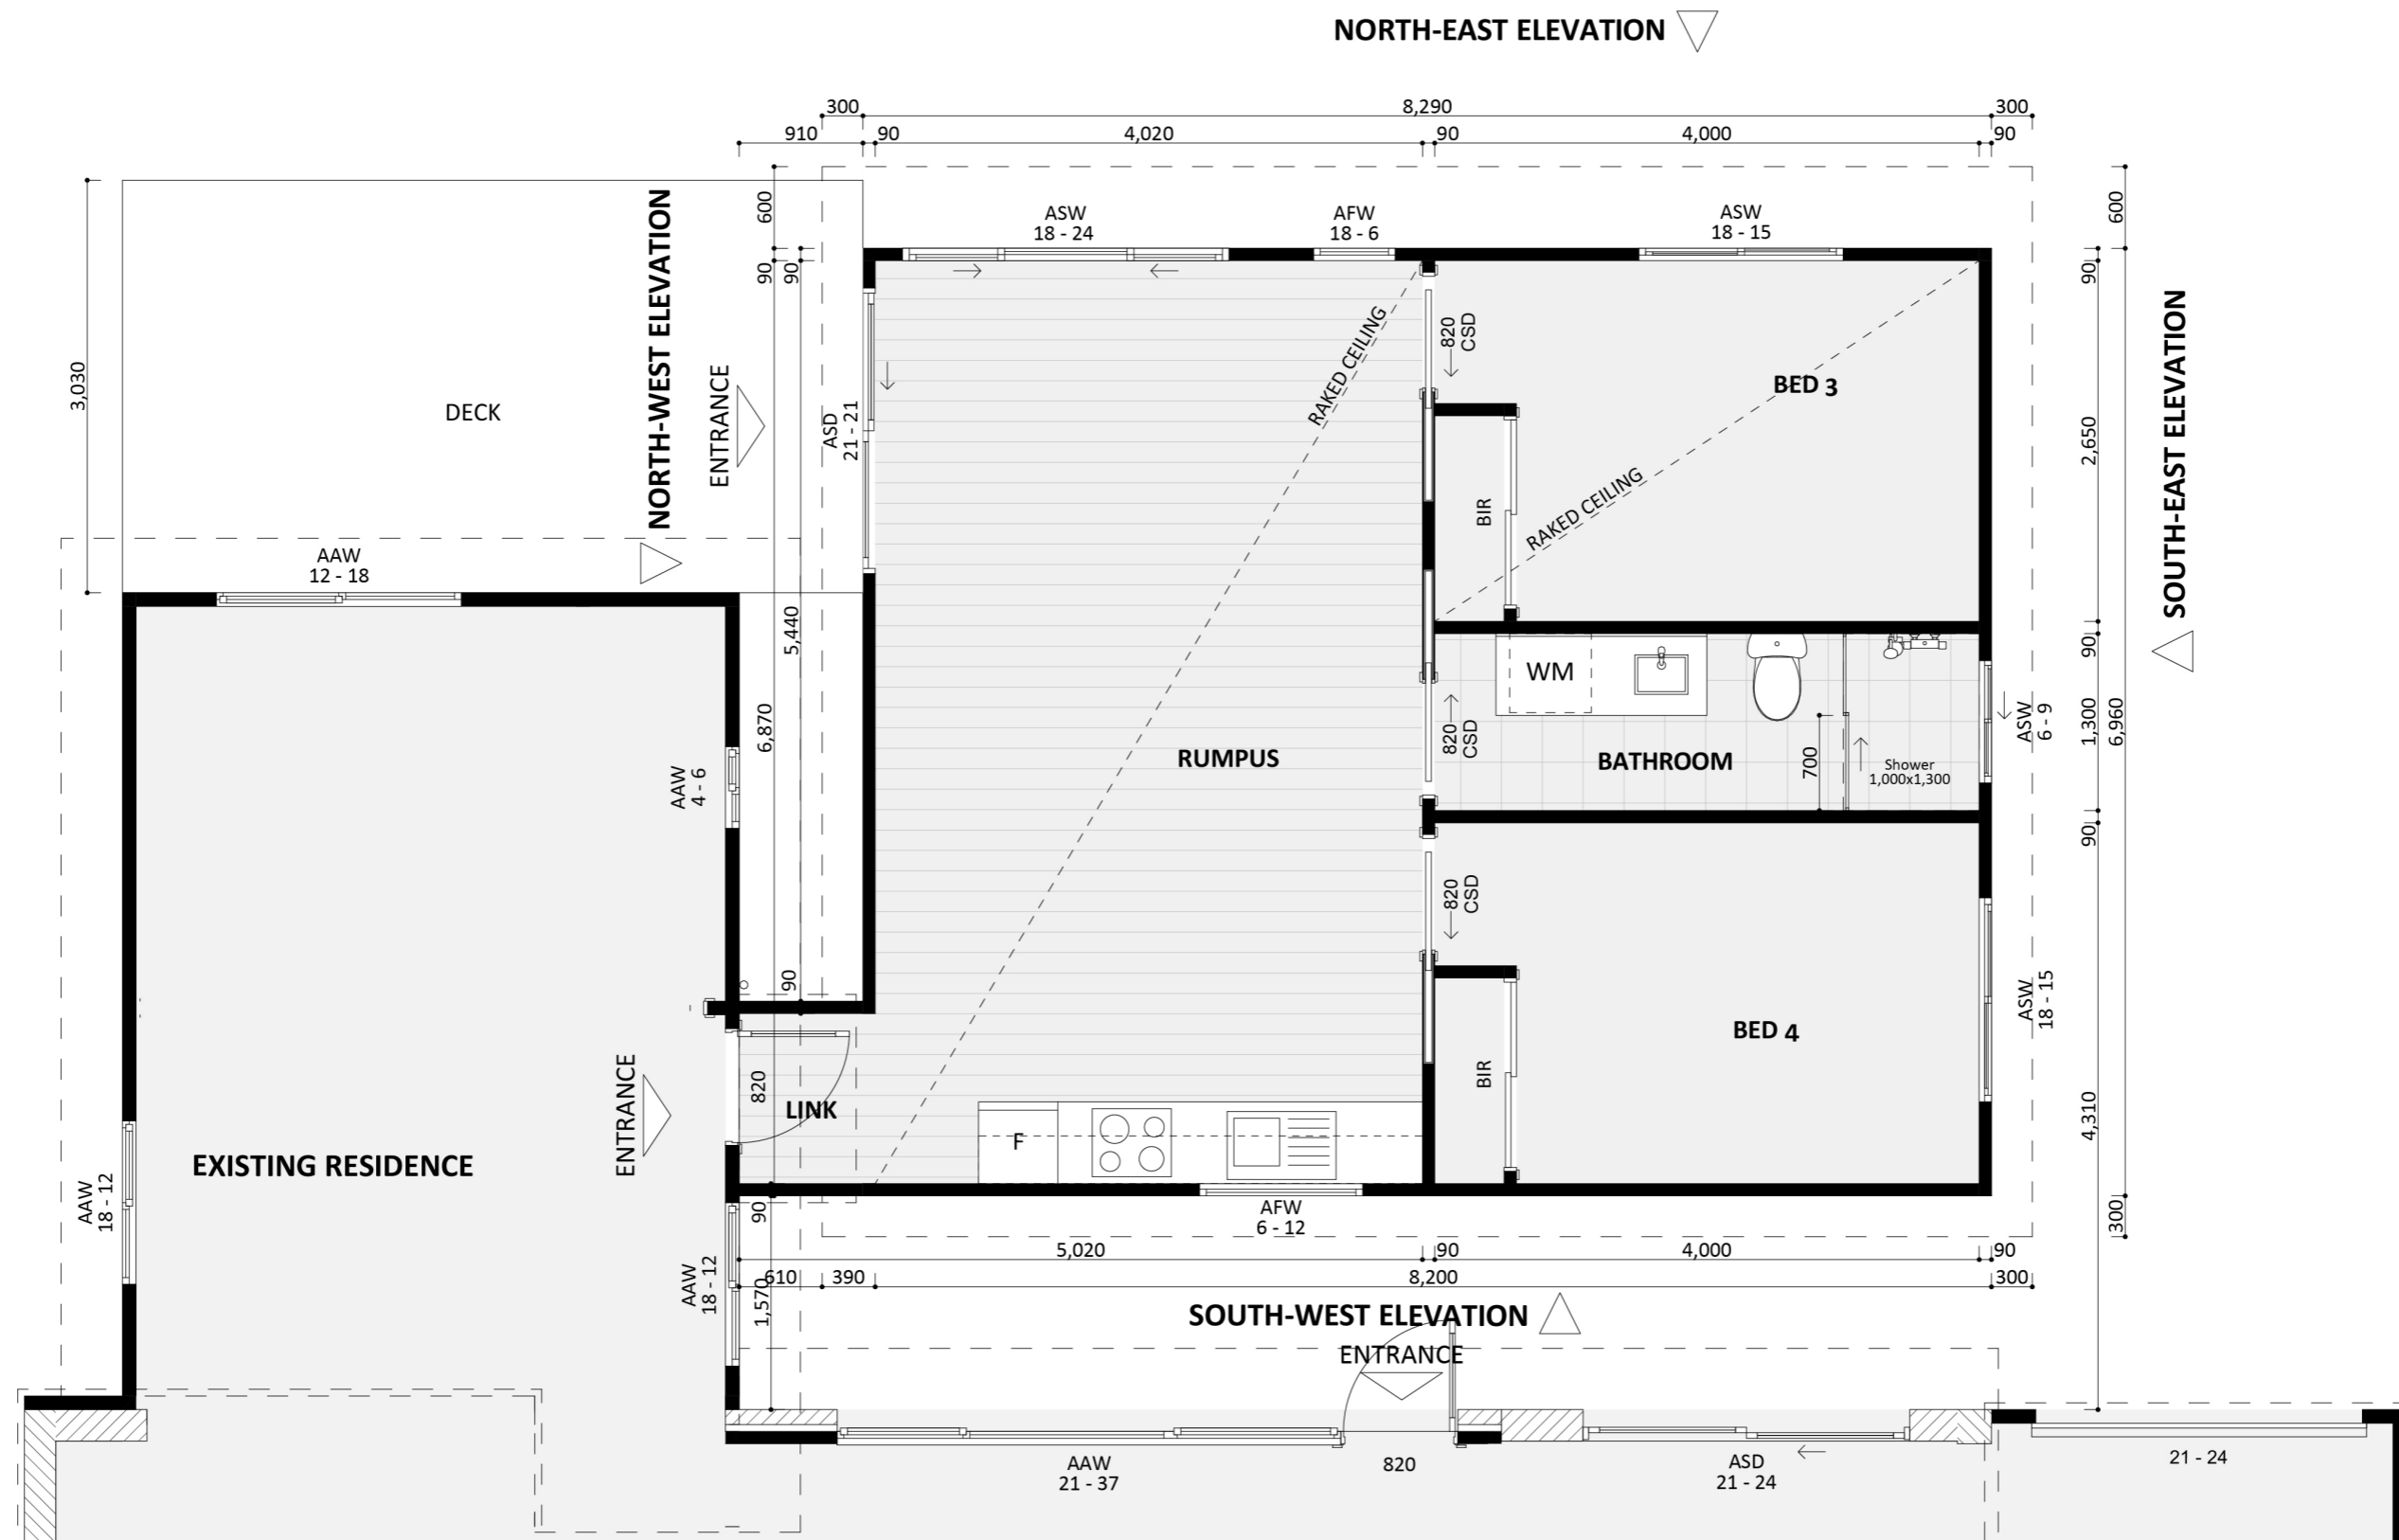

1245

ACT Building Lic: 2012767

FIXED
PRICE
EXTENSIONS

Colorbond Horizontal Cladding
Colour: Basalt

Colorbond Roof Coverings
Colour: Shale Grey

WeatherTex WeatherGroove 150mm
Colour: Natural

Aluminium Window and Door Frames
Colour: Monument

An elevation is the height of the structure from ground level to the height of the roof.

An elevation is the height of the structure from ground level to the height of the roof.

 **FIXED
PRICE
EXTENSIONS**