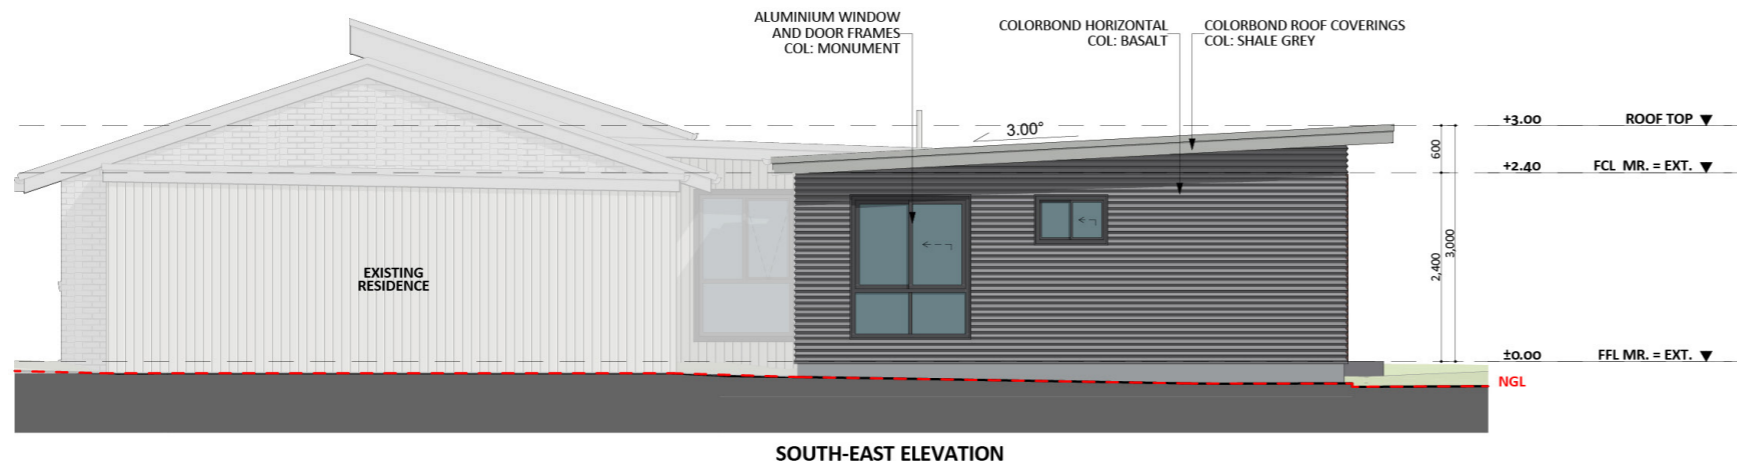

1245

ACT Building Lic: 2012767

FIXED
PRICE
EXTENSIONS

Colorbond Horizontal Cladding
Colour: Basalt

Colorbond Roof Coverings
Colour: Shale Grey

WeatherTex WeatherGroove 150mm
Colour: Natural

Aluminium Window and Door Frames
Colour: Monument

An elevation is the height of the structure from ground level to the height of the roof.

An elevation is the height of the structure from ground level to the height of the roof.

 **FIXED
PRICE
EXTENSIONS**