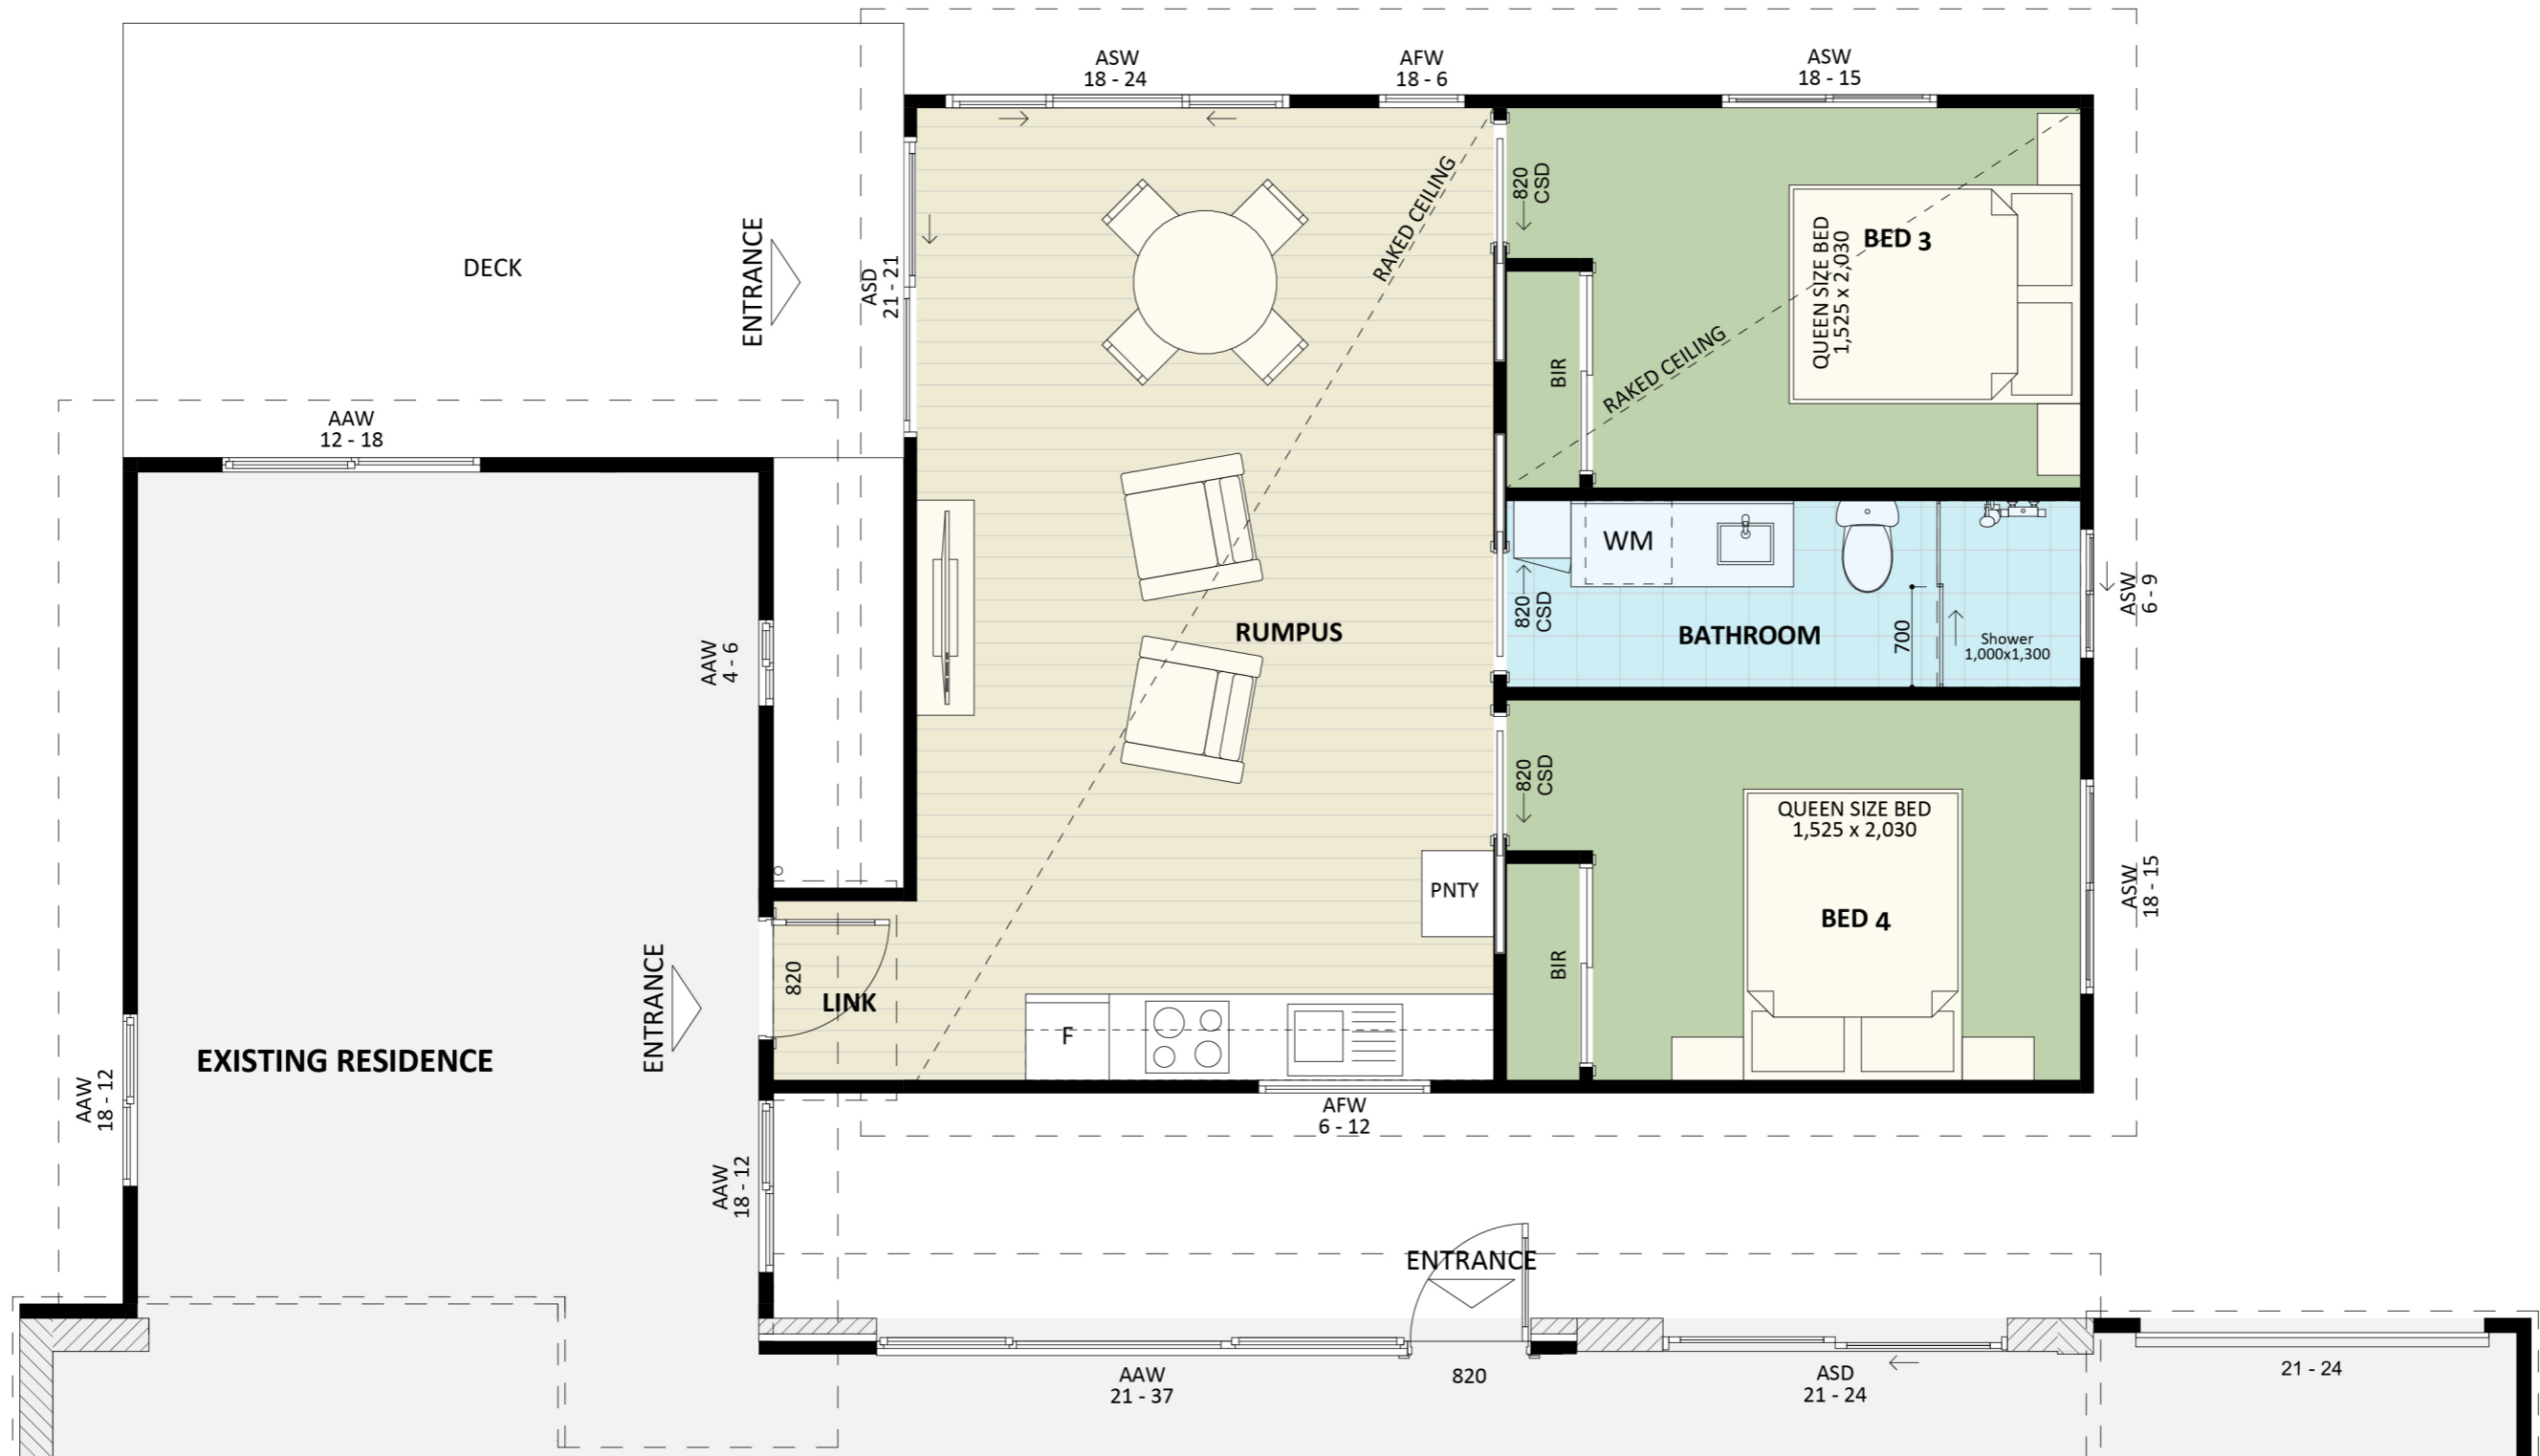

1245

ACT Building Lic: 2012767

FIXED
PRICE
EXTENSIONS

Colorbond Horizontal Cladding
Colour: Basalt

Colorbond Roof Coverings
Colour: Shale Grey

WeatherTex WeatherGroove 150mm
Colour: Natural

Aluminium Window and Door Frames
Colour: Monument

An elevation is the height of the structure from ground level to the height of the roof.

An elevation is the height of the structure from ground level to the height of the roof.

 **FIXED
PRICE
EXTENSIONS**