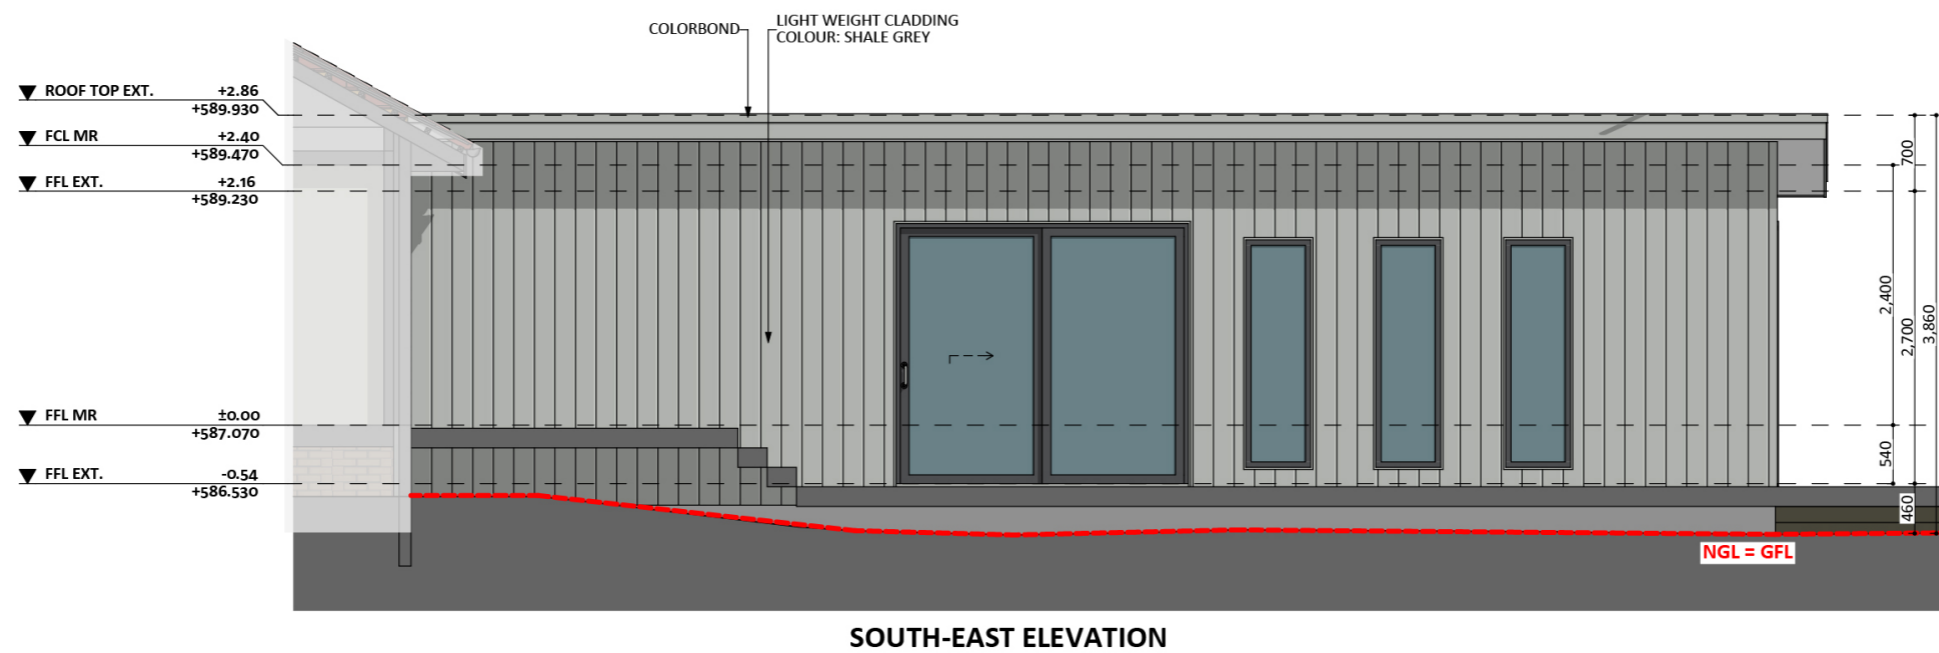

1237

ACT Building Lic: 2012767

**FIXED  
PRICE  
EXTENSIONS**

Colorbond Roof  
Colour: Shale Grey

Light Weight Cladding  
Colour: Shale Grey

Aluminium Window and Door Frames  
Colour: Monument

An elevation is the height of the structure from ground level to the height of the roof.

An elevation is the height of the structure from ground level to the height of the roof.

 **FIXED  
PRICE  
EXTENSIONS**

[fixedpriceextensions.com.au](http://fixedpriceextensions.com.au)  
[canberragrannyflatbuilders.com.au](http://canberragrannyflatbuilders.com.au)