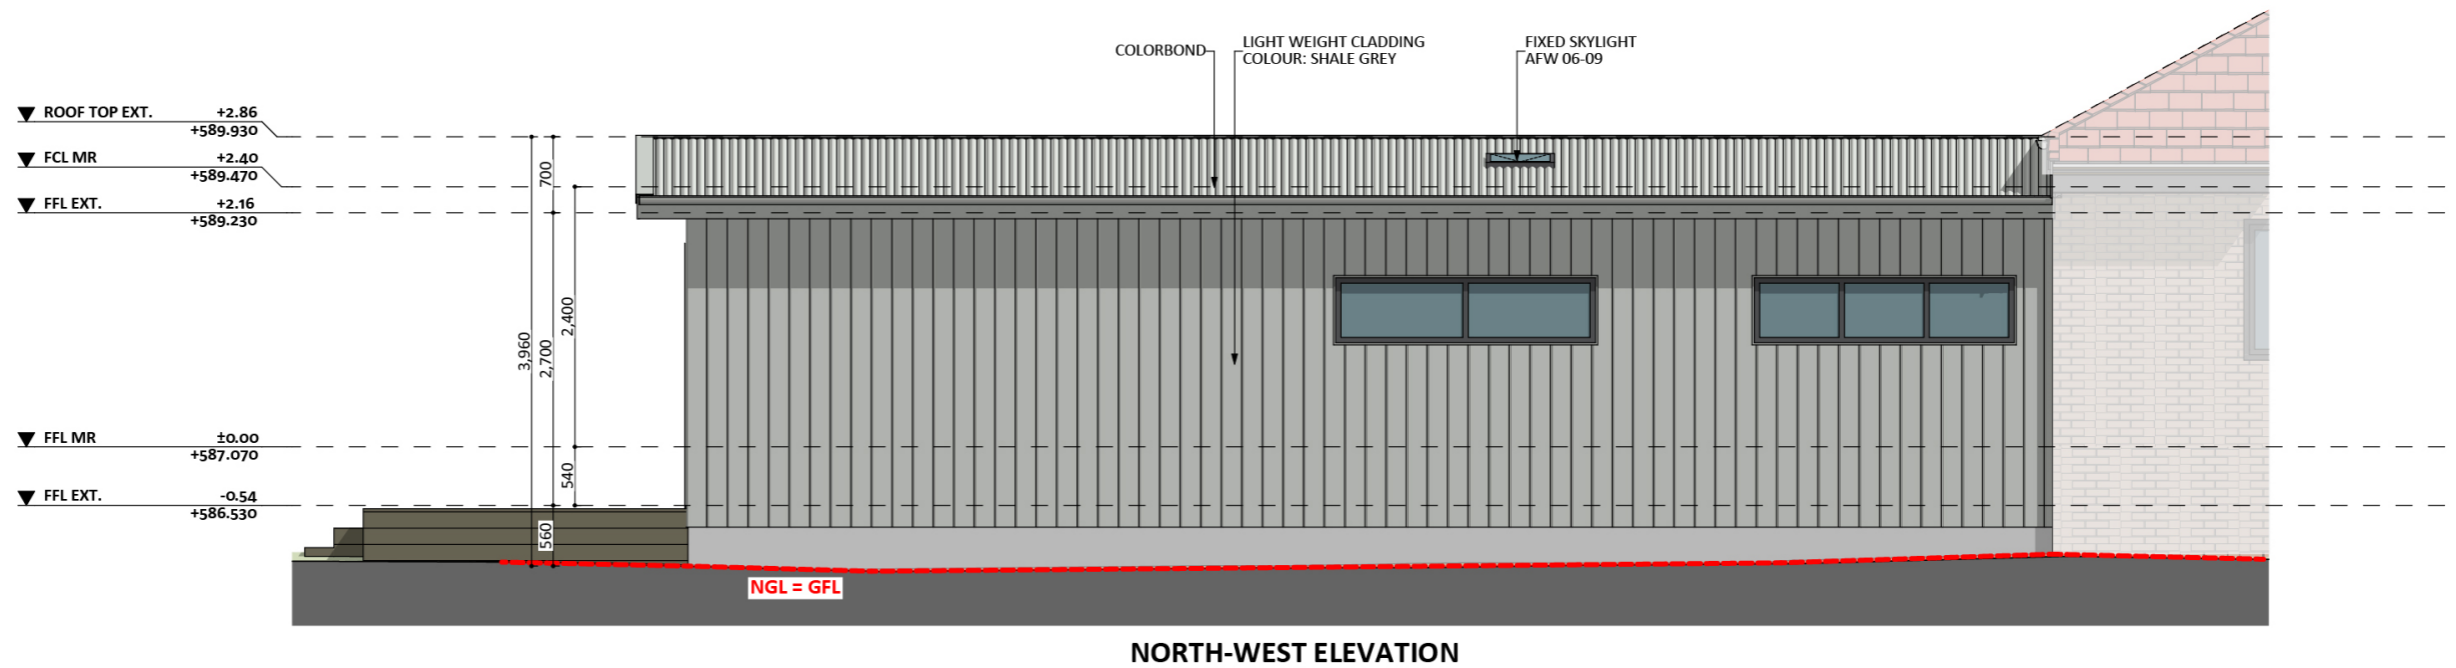

1237

ACT Building Lic: 2012767

**FIXED  
PRICE  
EXTENSIONS**

Colorbond Roof  
Colour: Shale Grey

Light Weight Cladding  
Colour: Shale Grey

Aluminium Window and Door Frames  
Colour: Monument

An elevation is the height of the structure from ground level to the height of the roof.

An elevation is the height of the structure from ground level to the height of the roof.

 **FIXED  
PRICE  
EXTENSIONS**

[fixedpriceextensions.com.au](http://fixedpriceextensions.com.au)  
[canberragrannyflatbuilders.com.au](http://canberragrannyflatbuilders.com.au)