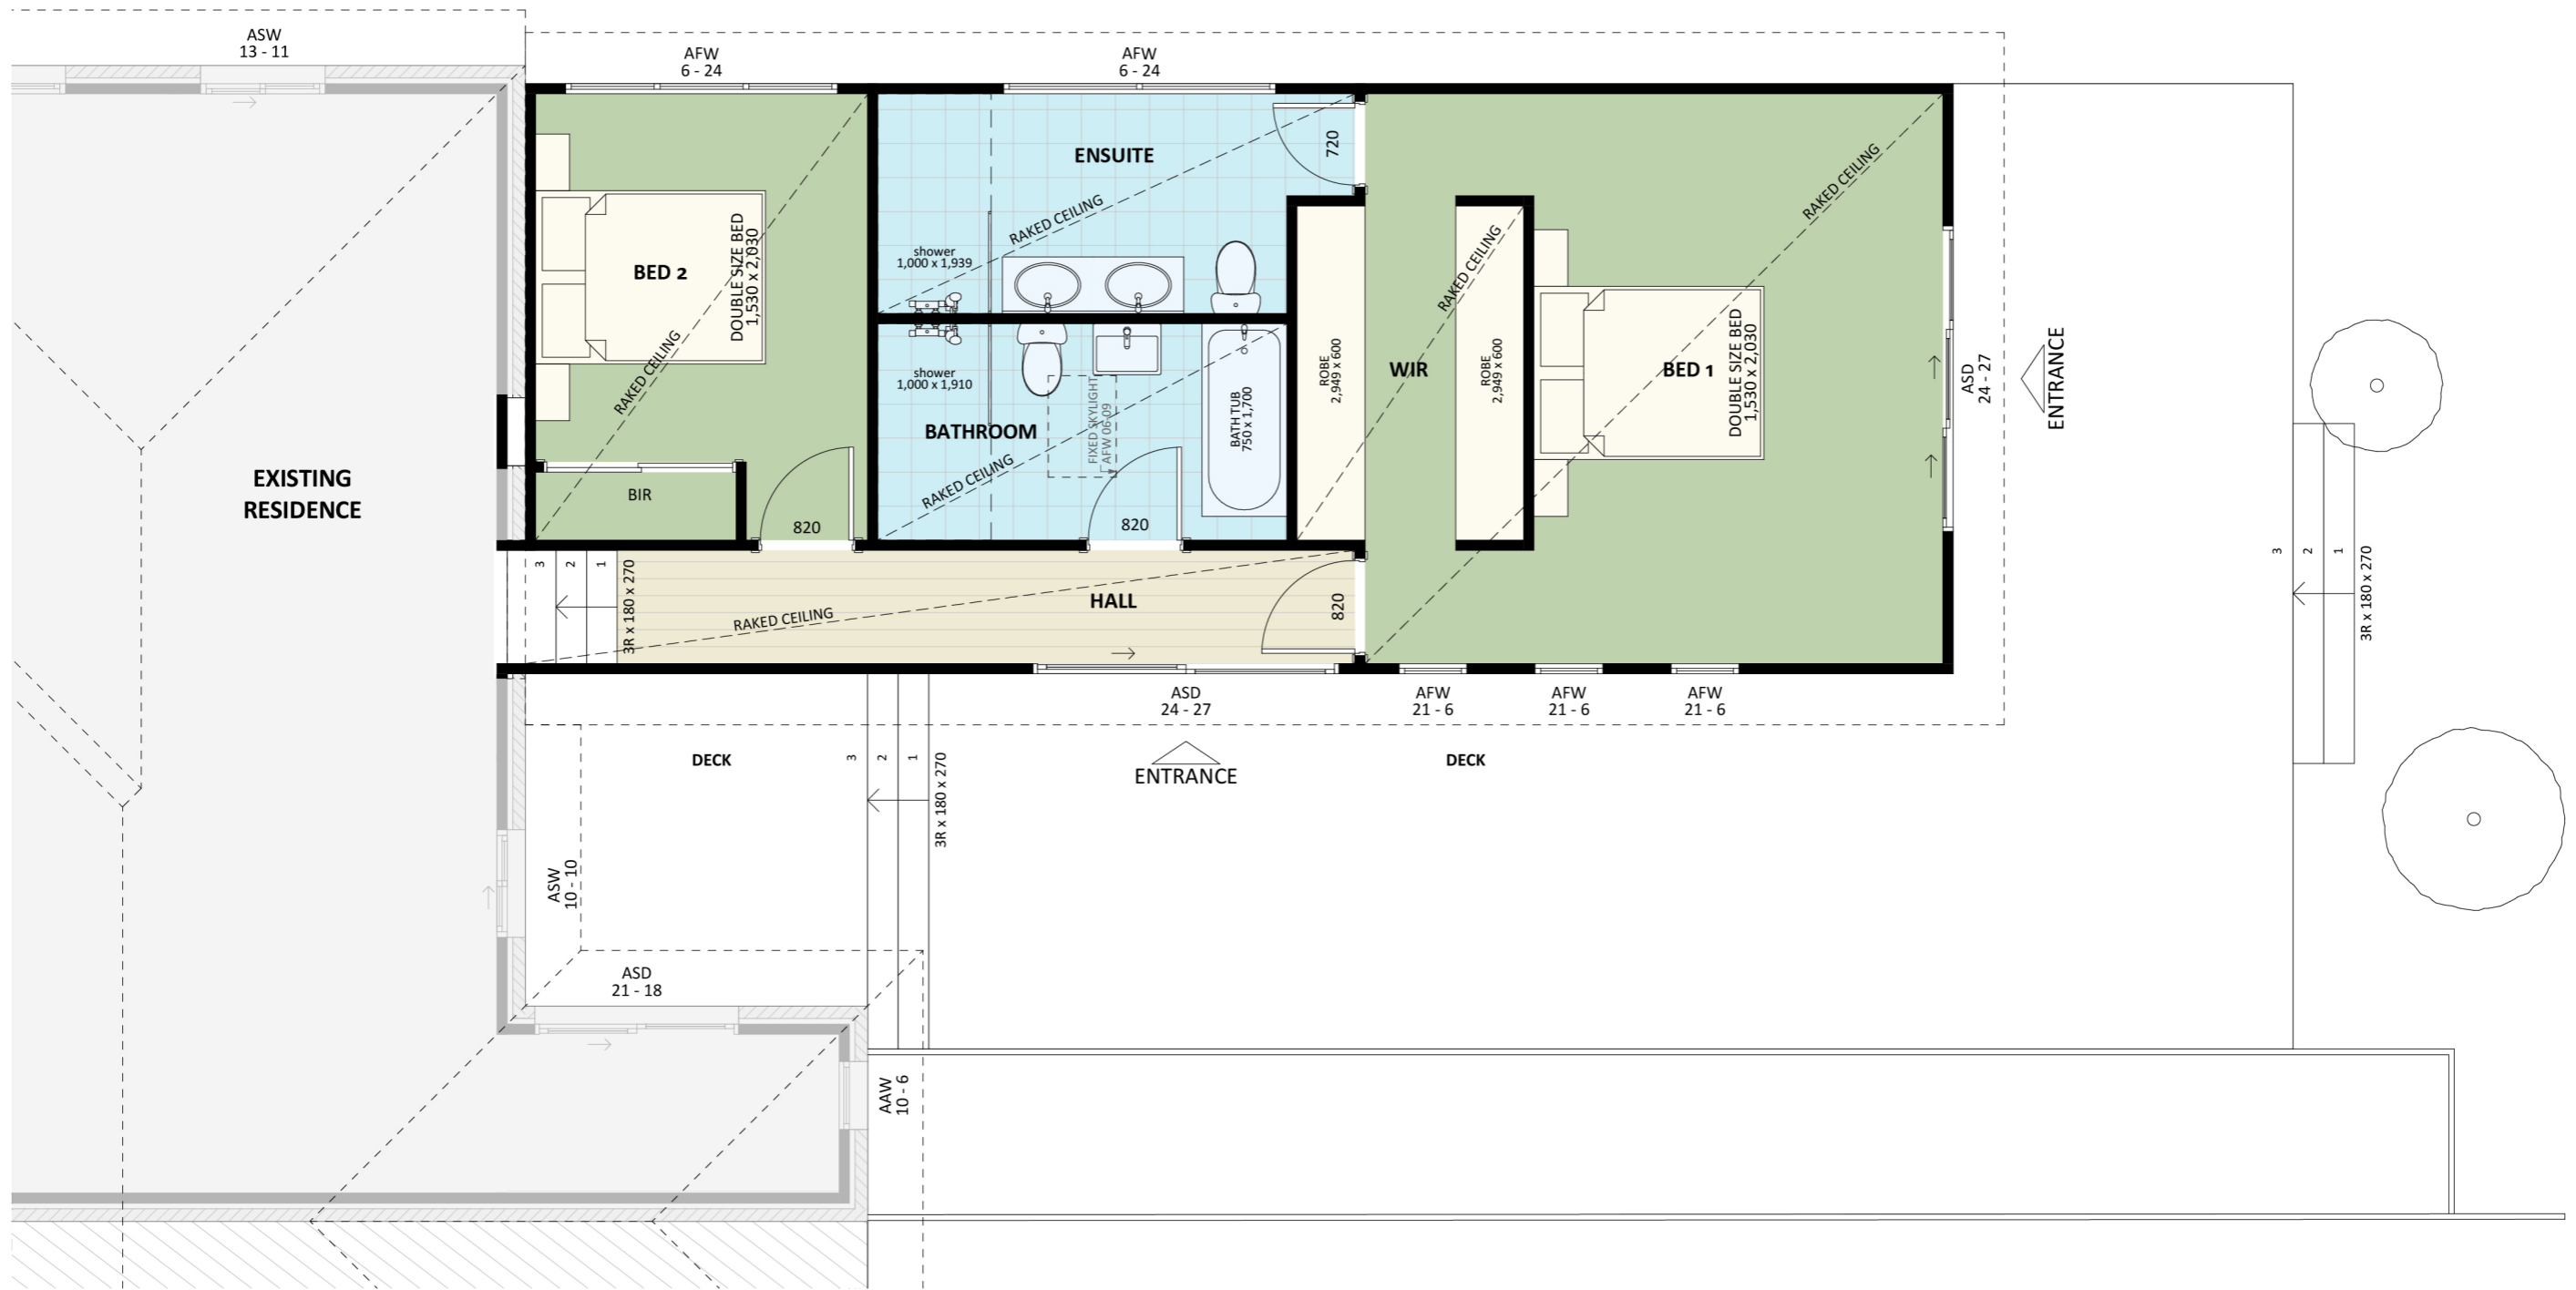

1237

ACT Building Lic: 2012767

**FIXED  
PRICE  
EXTENSIONS**

Colorbond Roof  
Colour: Shale Grey

Light Weight Cladding  
Colour: Shale Grey

Aluminium Window and Door Frames  
Colour: Monument

An elevation is the height of the structure from ground level to the height of the roof.

An elevation is the height of the structure from ground level to the height of the roof.

 **FIXED  
PRICE  
EXTENSIONS**

[fixedpriceextensions.com.au](http://fixedpriceextensions.com.au)  
[canberragrannyflatbuilders.com.au](http://canberragrannyflatbuilders.com.au)