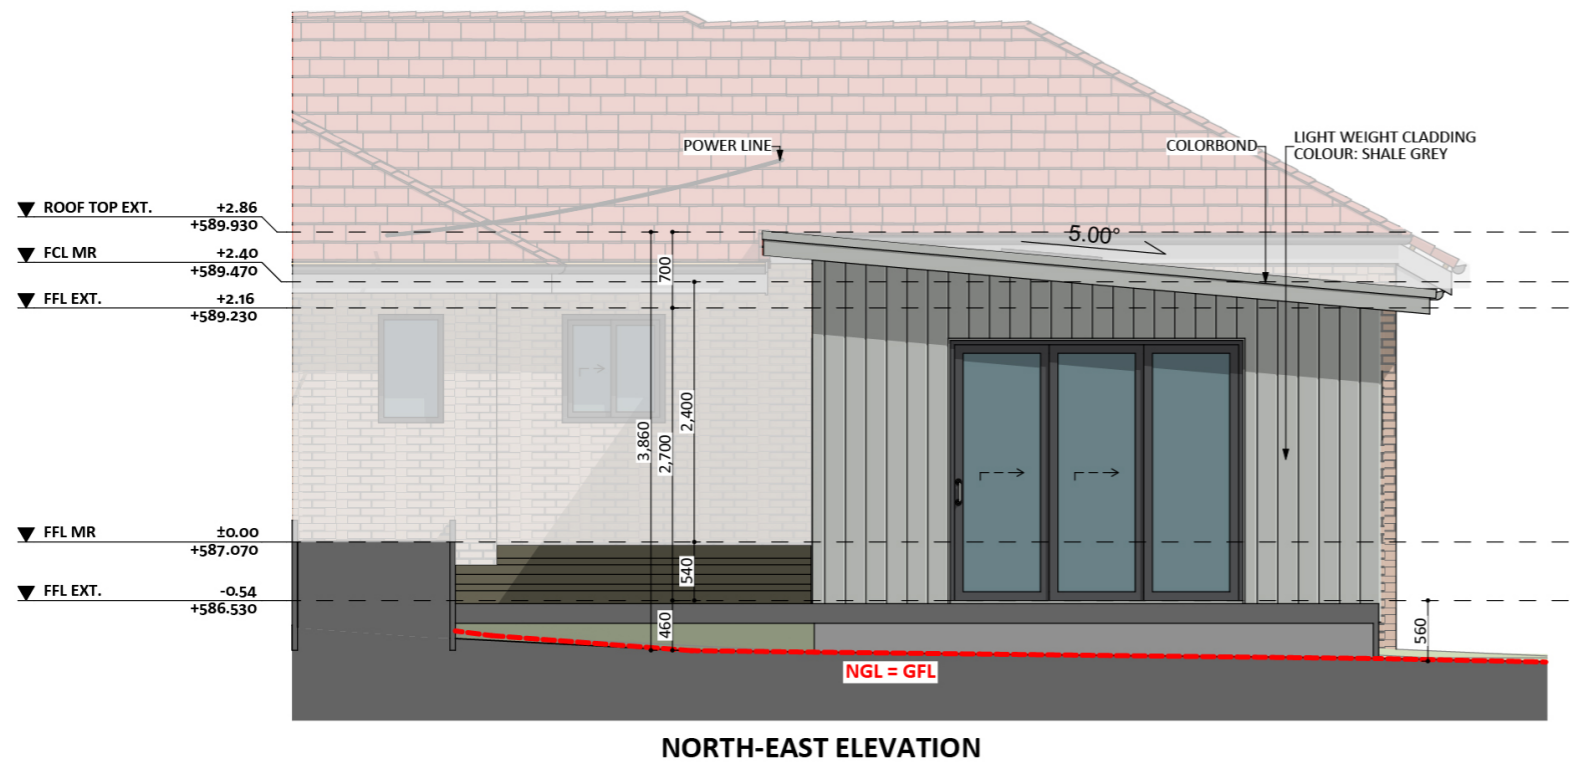

1237

ACT Building Lic: 2012767

**FIXED  
PRICE  
EXTENSIONS**

Colorbond Roof  
Colour: Shale Grey

Light Weight Cladding  
Colour: Shale Grey

Aluminium Window and Door Frames  
Colour: Monument

An elevation is the height of the structure from ground level to the height of the roof.

An elevation is the height of the structure from ground level to the height of the roof.

 **FIXED  
PRICE  
EXTENSIONS**

[fixedpriceextensions.com.au](http://fixedpriceextensions.com.au)  
[canberragrannyflatbuilders.com.au](http://canberragrannyflatbuilders.com.au)