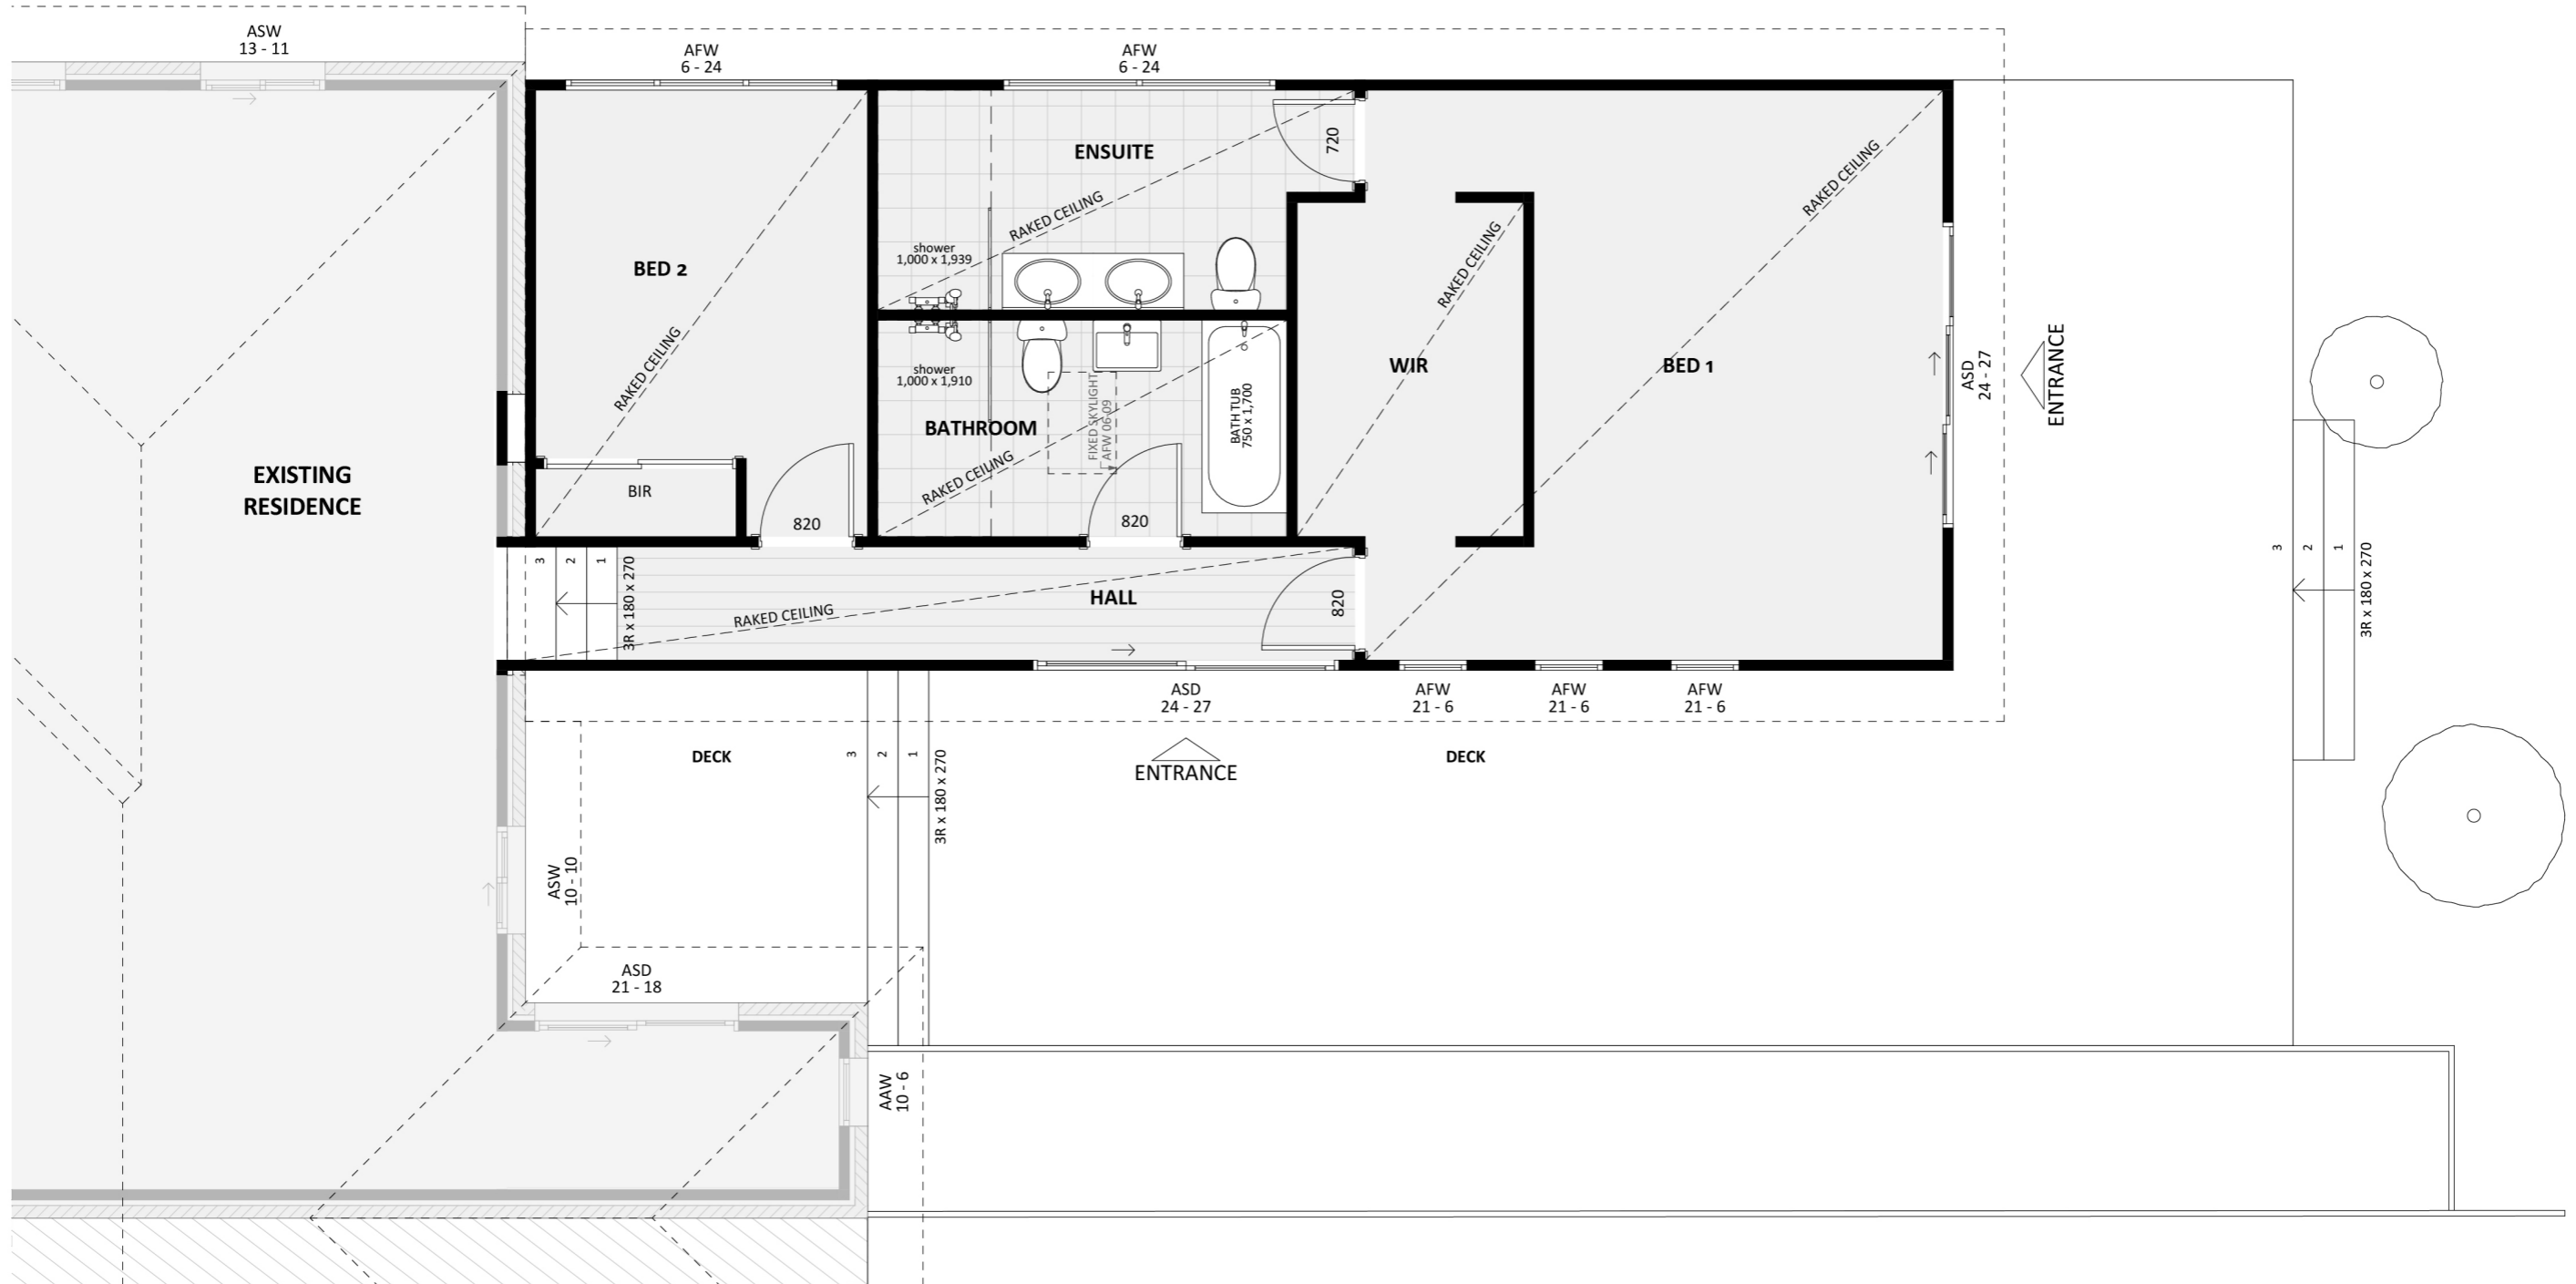

1237

ACT Building Lic: 2012767

**FIXED  
PRICE  
EXTENSIONS**

Colorbond Roof  
Colour: Shale Grey

Light Weight Cladding  
Colour: Shale Grey

Aluminium Window and Door Frames  
Colour: Monument

An elevation is the height of the structure from ground level to the height of the roof.

An elevation is the height of the structure from ground level to the height of the roof.

 **FIXED  
PRICE  
EXTENSIONS**

[fixedpriceextensions.com.au](http://fixedpriceextensions.com.au)  
[canberragrannyflatbuilders.com.au](http://canberragrannyflatbuilders.com.au)