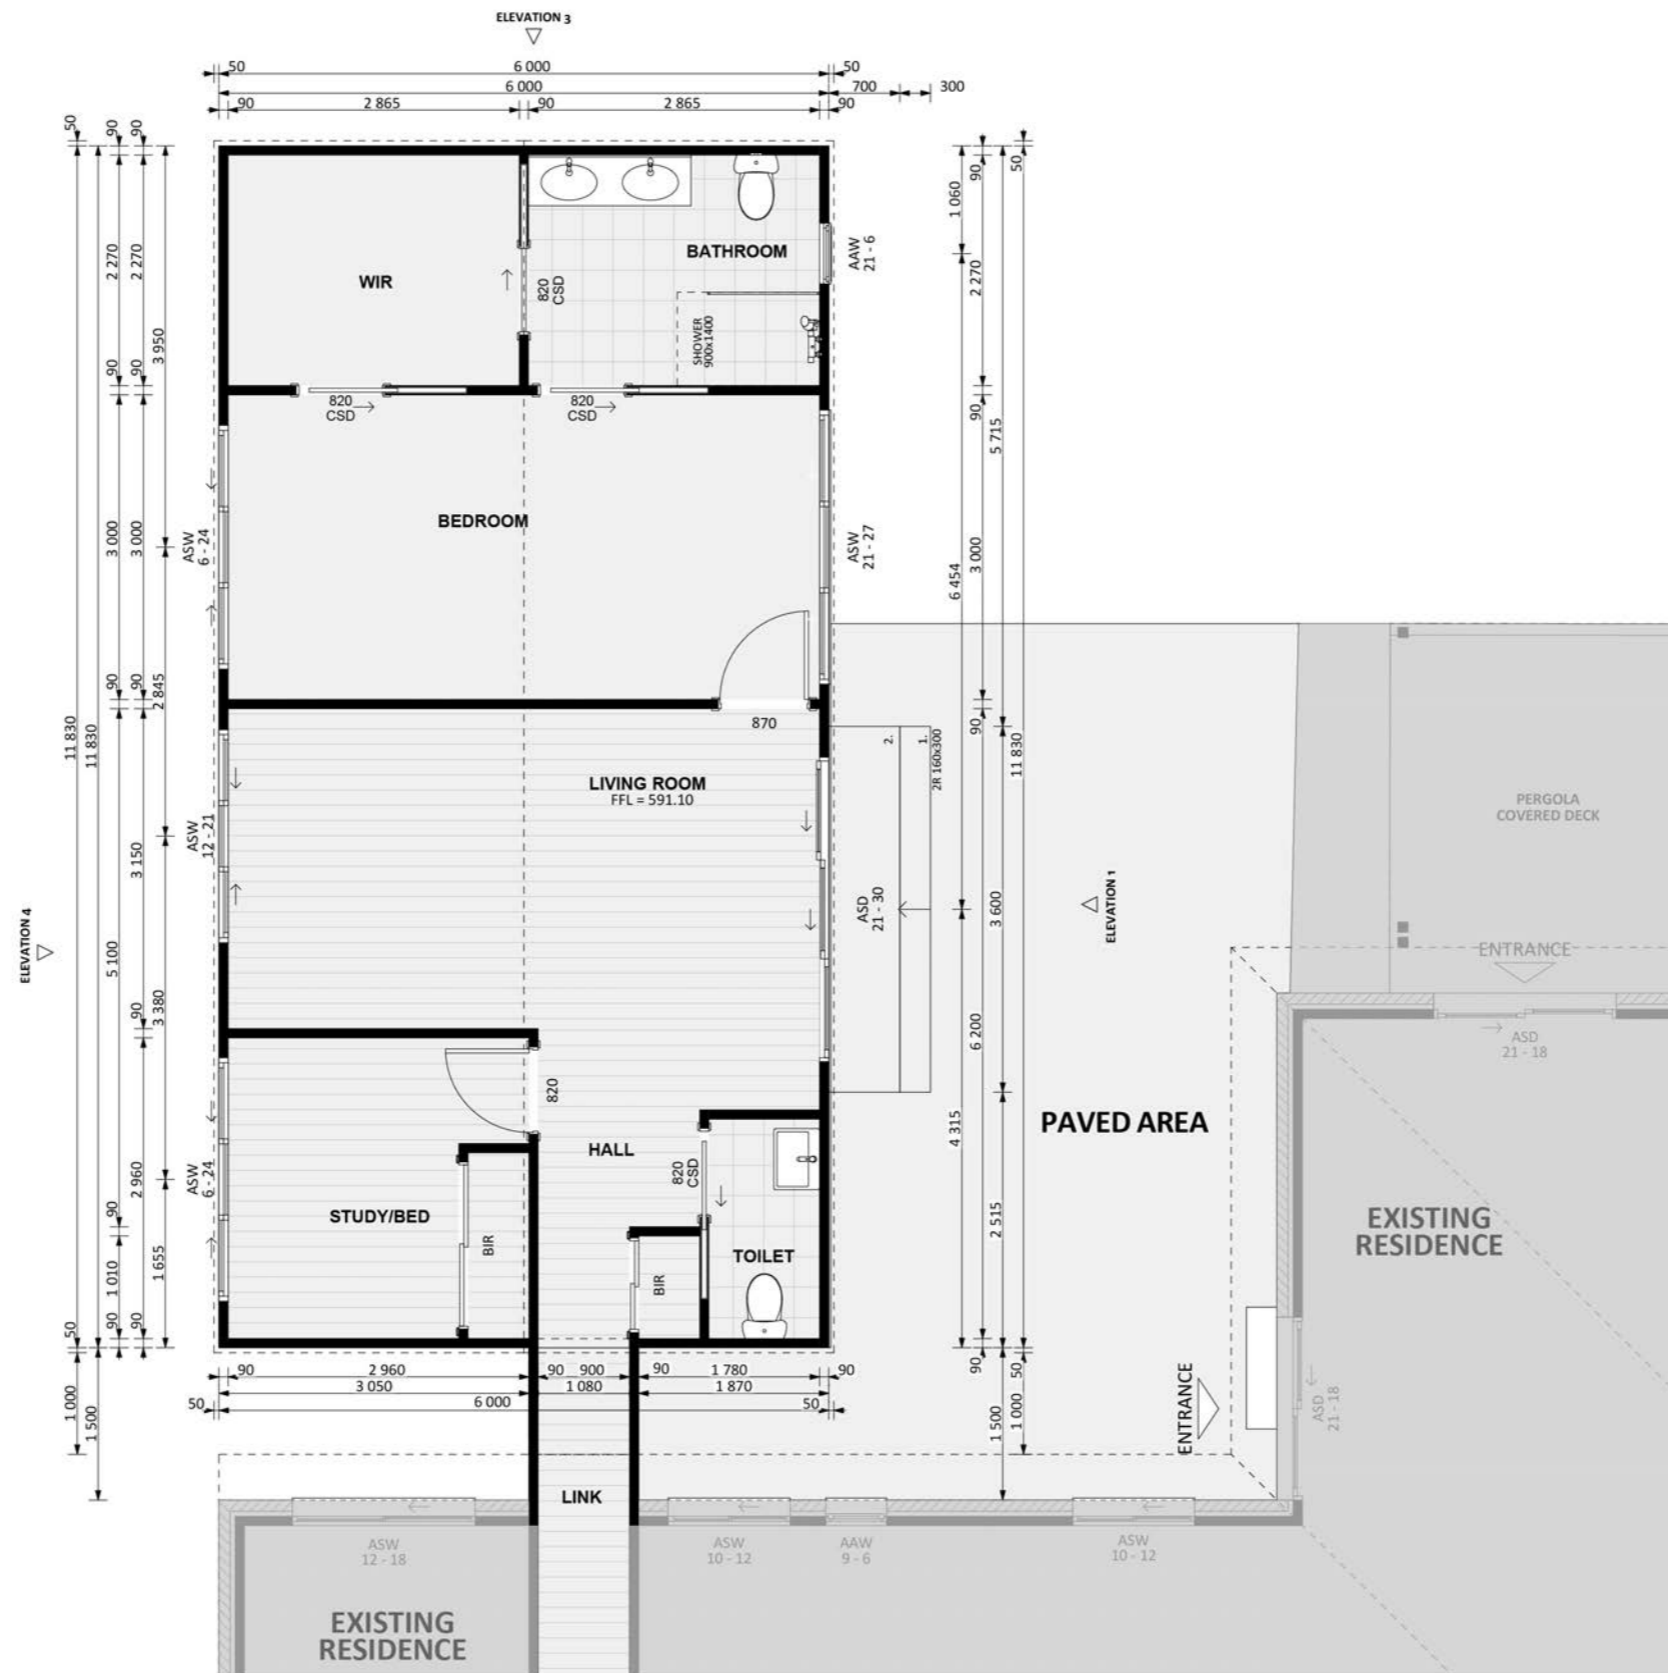

1236

ACT Building Lic: 2012767

**FIXED**  
**PRICE**  
**EXTENSIONS**

Wall Covering Single Lock Standing  
Colour: Monument

Colorbond Roof Covering  
Colour: Monument

Aluminium Window and Door Frames  
Colour: Monument

Eatherboard VW Natural  
Colour: Natural Wood

Brick  
Colour: Match Existing

An elevation is the height of the structure from ground level to the height of the roof.

An elevation is the height of the structure from ground level to the height of the roof.