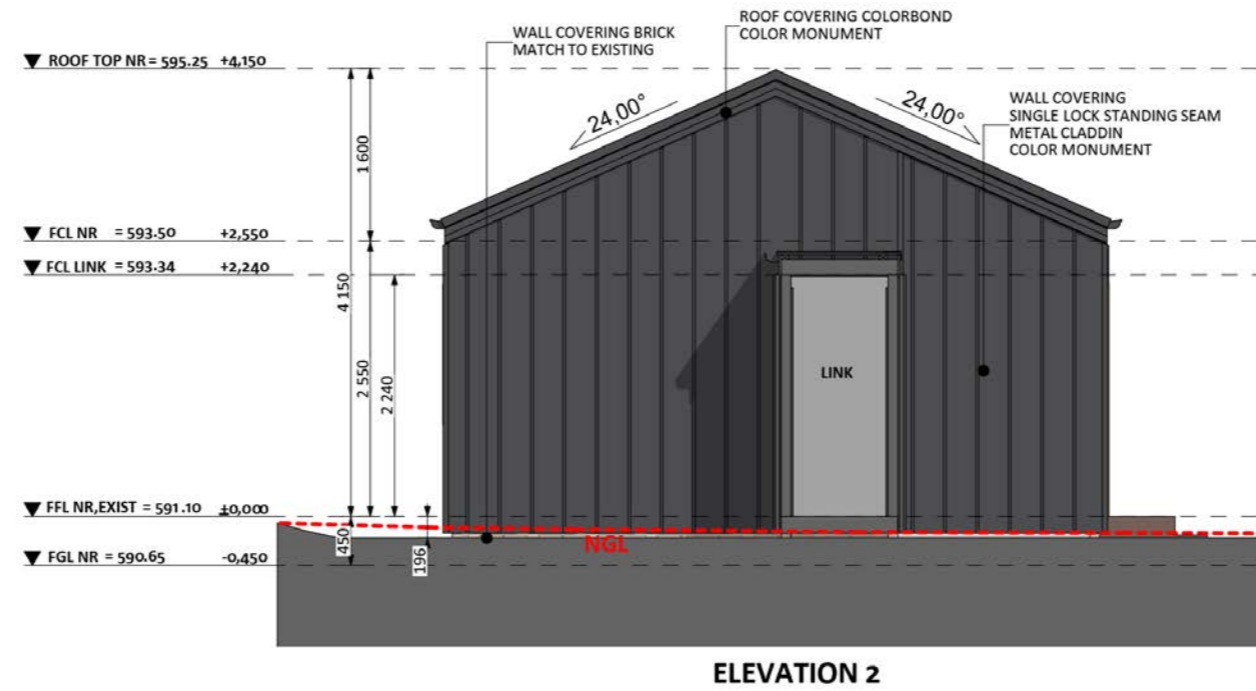

1236

ACT Building Lic: 2012767

**FIXED**  
**PRICE**  
**EXTENSIONS**

Wall Covering Single Lock Standing  
Colour: Monument

Colorbond Roof Covering  
Colour: Monument

Aluminium Window and Door Frames  
Colour: Monument

Eatherboard VW Natural  
Colour: Natural Wood

Brick  
Colour: Match Existing

An elevation is the height of the structure from ground level to the height of the roof.

An elevation is the height of the structure from ground level to the height of the roof.