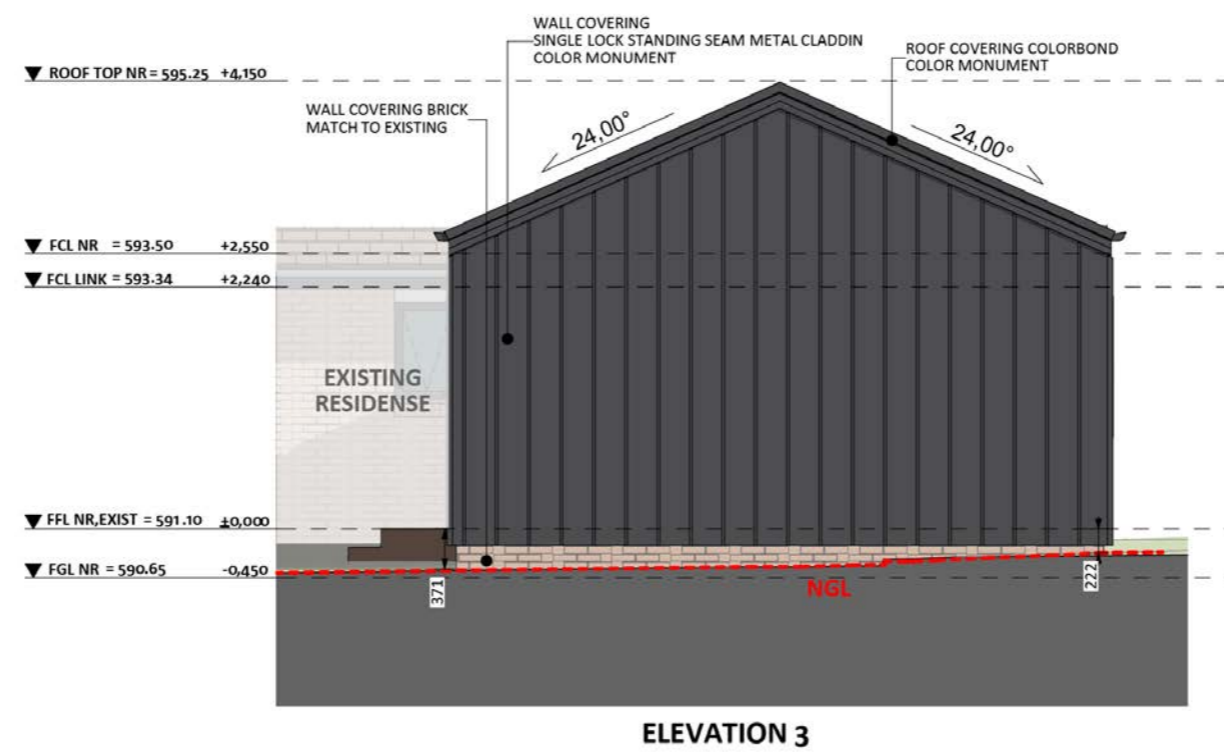

1236

ACT Building Lic: 2012767

**FIXED**  
**PRICE**  
**EXTENSIONS**

Wall Covering Single Lock Standing  
Colour: Monument

Colorbond Roof Covering  
Colour: Monument

Aluminium Window and Door Frames  
Colour: Monument

Eatherboard VW Natural  
Colour: Natural Wood

Brick  
Colour: Match Existing

An elevation is the height of the structure from ground level to the height of the roof.

An elevation is the height of the structure from ground level to the height of the roof.