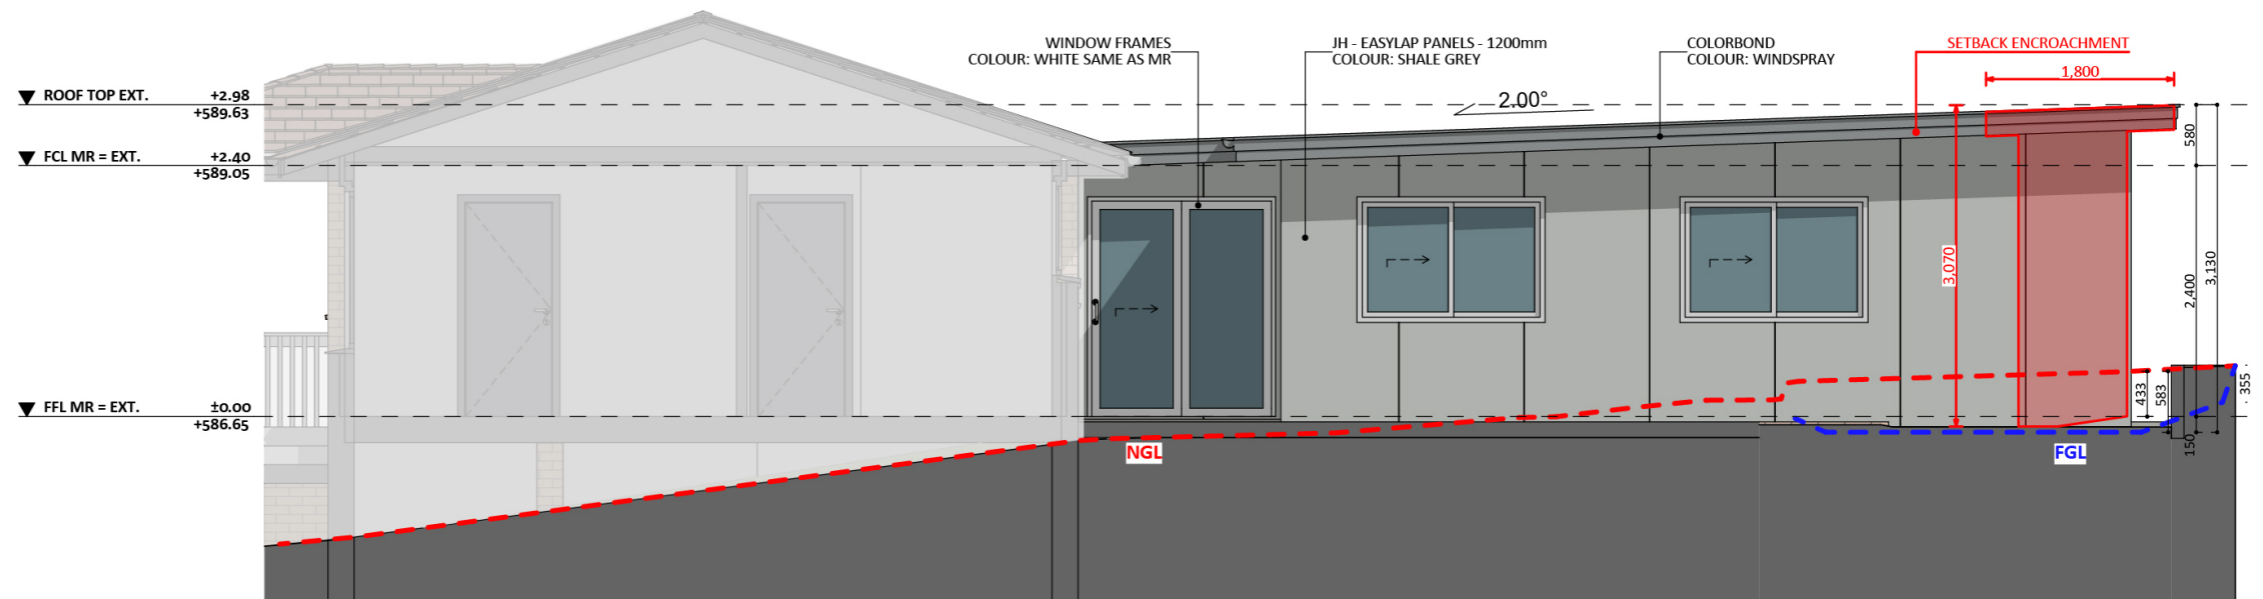

1231

ACT Building Lic: 2012767

**FIXED
PRICE
EXTENSIONS**

Colorbond Roof and Gutters
Colour: Windspray

James Hardie Easylap Panels
Colour: Shale Grey

Aluminium Windows and Doors
Colour: White

An elevation is the height of the structure from ground level to the height of the roof.

ELEVATION 01

ELEVATION 02

An elevation is the height of the structure from ground level to the height of the roof.

ELEVATION 03

ELEVATION 04

 **FIXED
PRICE
EXTENSIONS**

fixedpriceextensions.com.au
canberragrannyflatbuilders.com.au