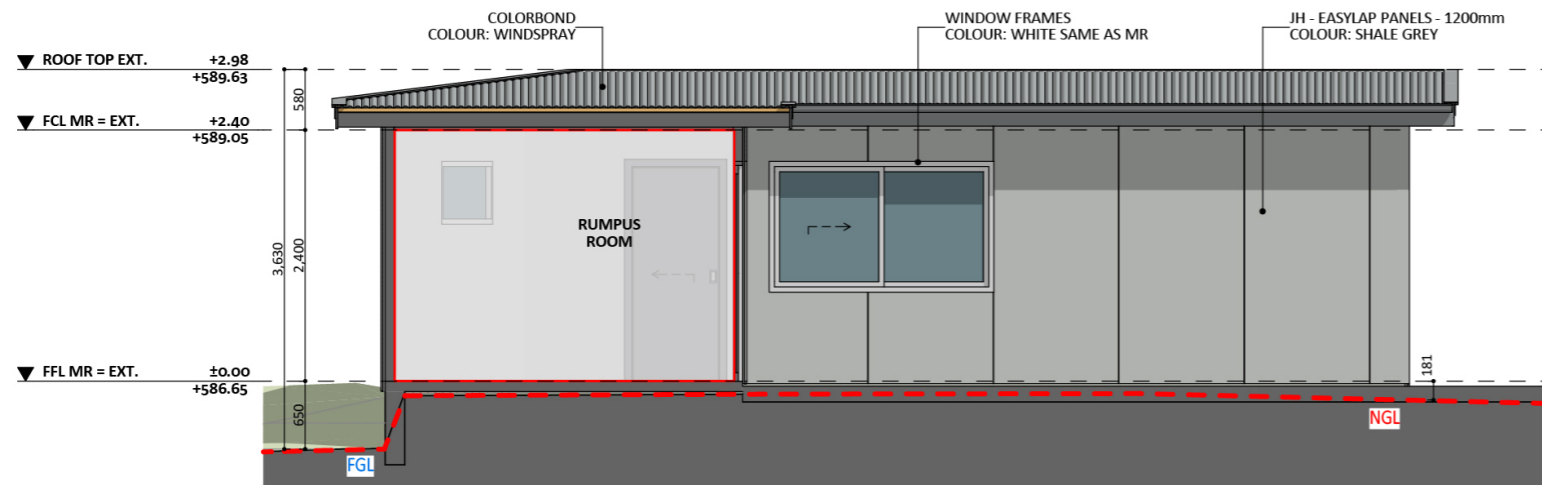

1231

ACT Building Lic: 2012767

**FIXED
PRICE
EXTENSIONS**

Colorbond Roof and Gutters
Colour: Windspray

James Hardie Easylap Panels
Colour: Shale Grey

Aluminium Windows and Doors
Colour: White

An elevation is the height of the structure from ground level to the height of the roof.

ELEVATION 01

ELEVATION 02

An elevation is the height of the structure from ground level to the height of the roof.

ELEVATION 03

ELEVATION 04

 **FIXED
PRICE
EXTENSIONS**

fixedpriceextensions.com.au
canberragrannyflatbuilders.com.au