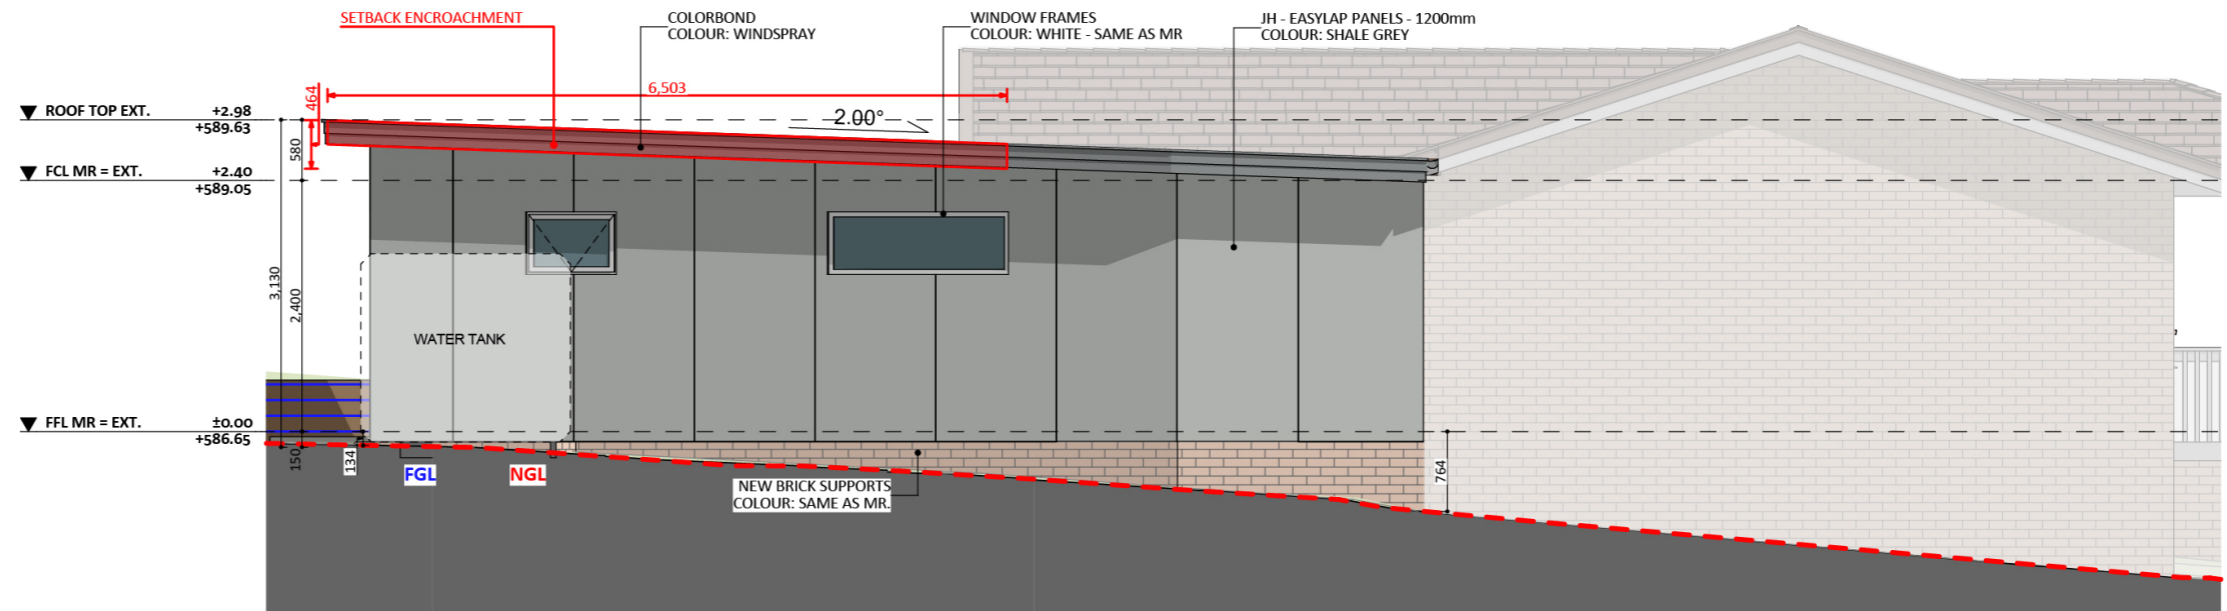

1231

ACT Building Lic: 2012767

**FIXED
PRICE
EXTENSIONS**

Colorbond Roof and Gutters
Colour: Windspray

James Hardie Easylap Panels
Colour: Shale Grey

Aluminium Windows and Doors
Colour: White

An elevation is the height of the structure from ground level to the height of the roof.

ELEVATION 01

ELEVATION 02

An elevation is the height of the structure from ground level to the height of the roof.

ELEVATION 03

ELEVATION 04

 **FIXED
PRICE
EXTENSIONS**

fixedpriceextensions.com.au
canberragrannyflatbuilders.com.au