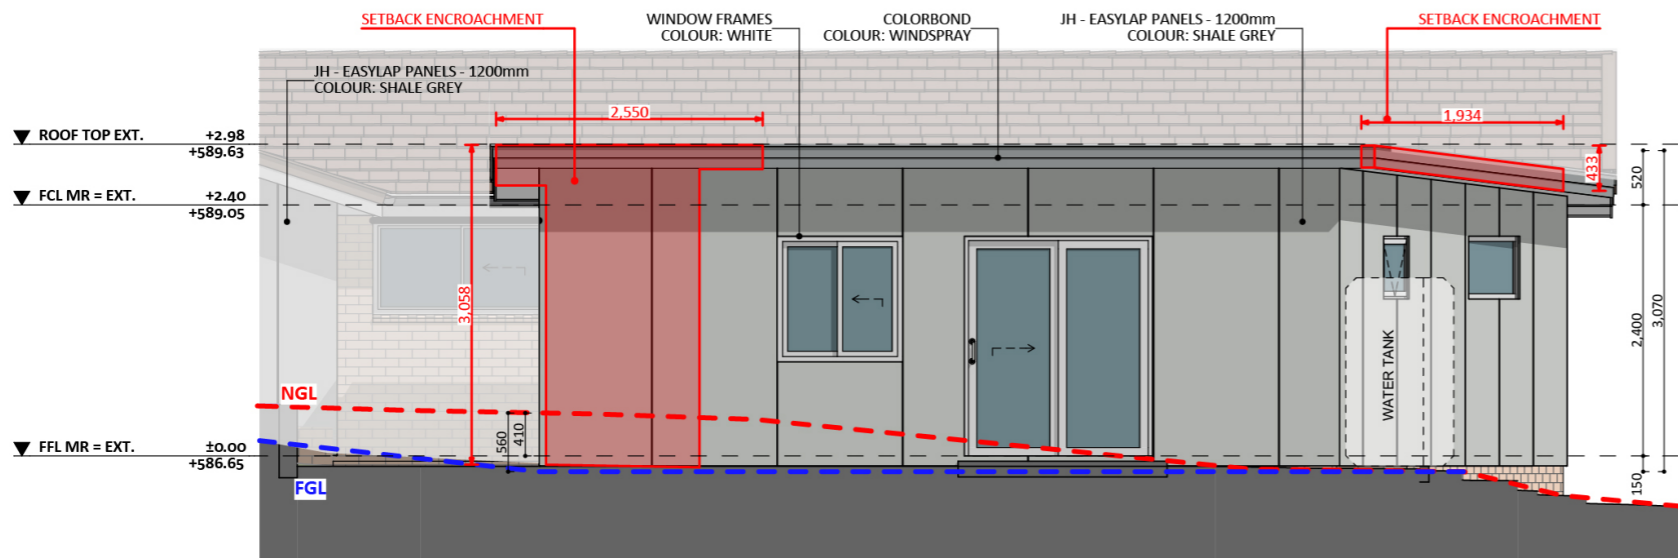

1231

ACT Building Lic: 2012767

**FIXED
PRICE
EXTENSIONS**

Colorbond Roof and Gutters
Colour: Windspray

James Hardie Easylap Panels
Colour: Shale Grey

Aluminium Windows and Doors
Colour: White

An elevation is the height of the structure from ground level to the height of the roof.

ELEVATION 01

ELEVATION 02

An elevation is the height of the structure from ground level to the height of the roof.

ELEVATION 03

ELEVATION 04

 **FIXED
PRICE
EXTENSIONS**

fixedpriceextensions.com.au
canberragrannyflatbuilders.com.au