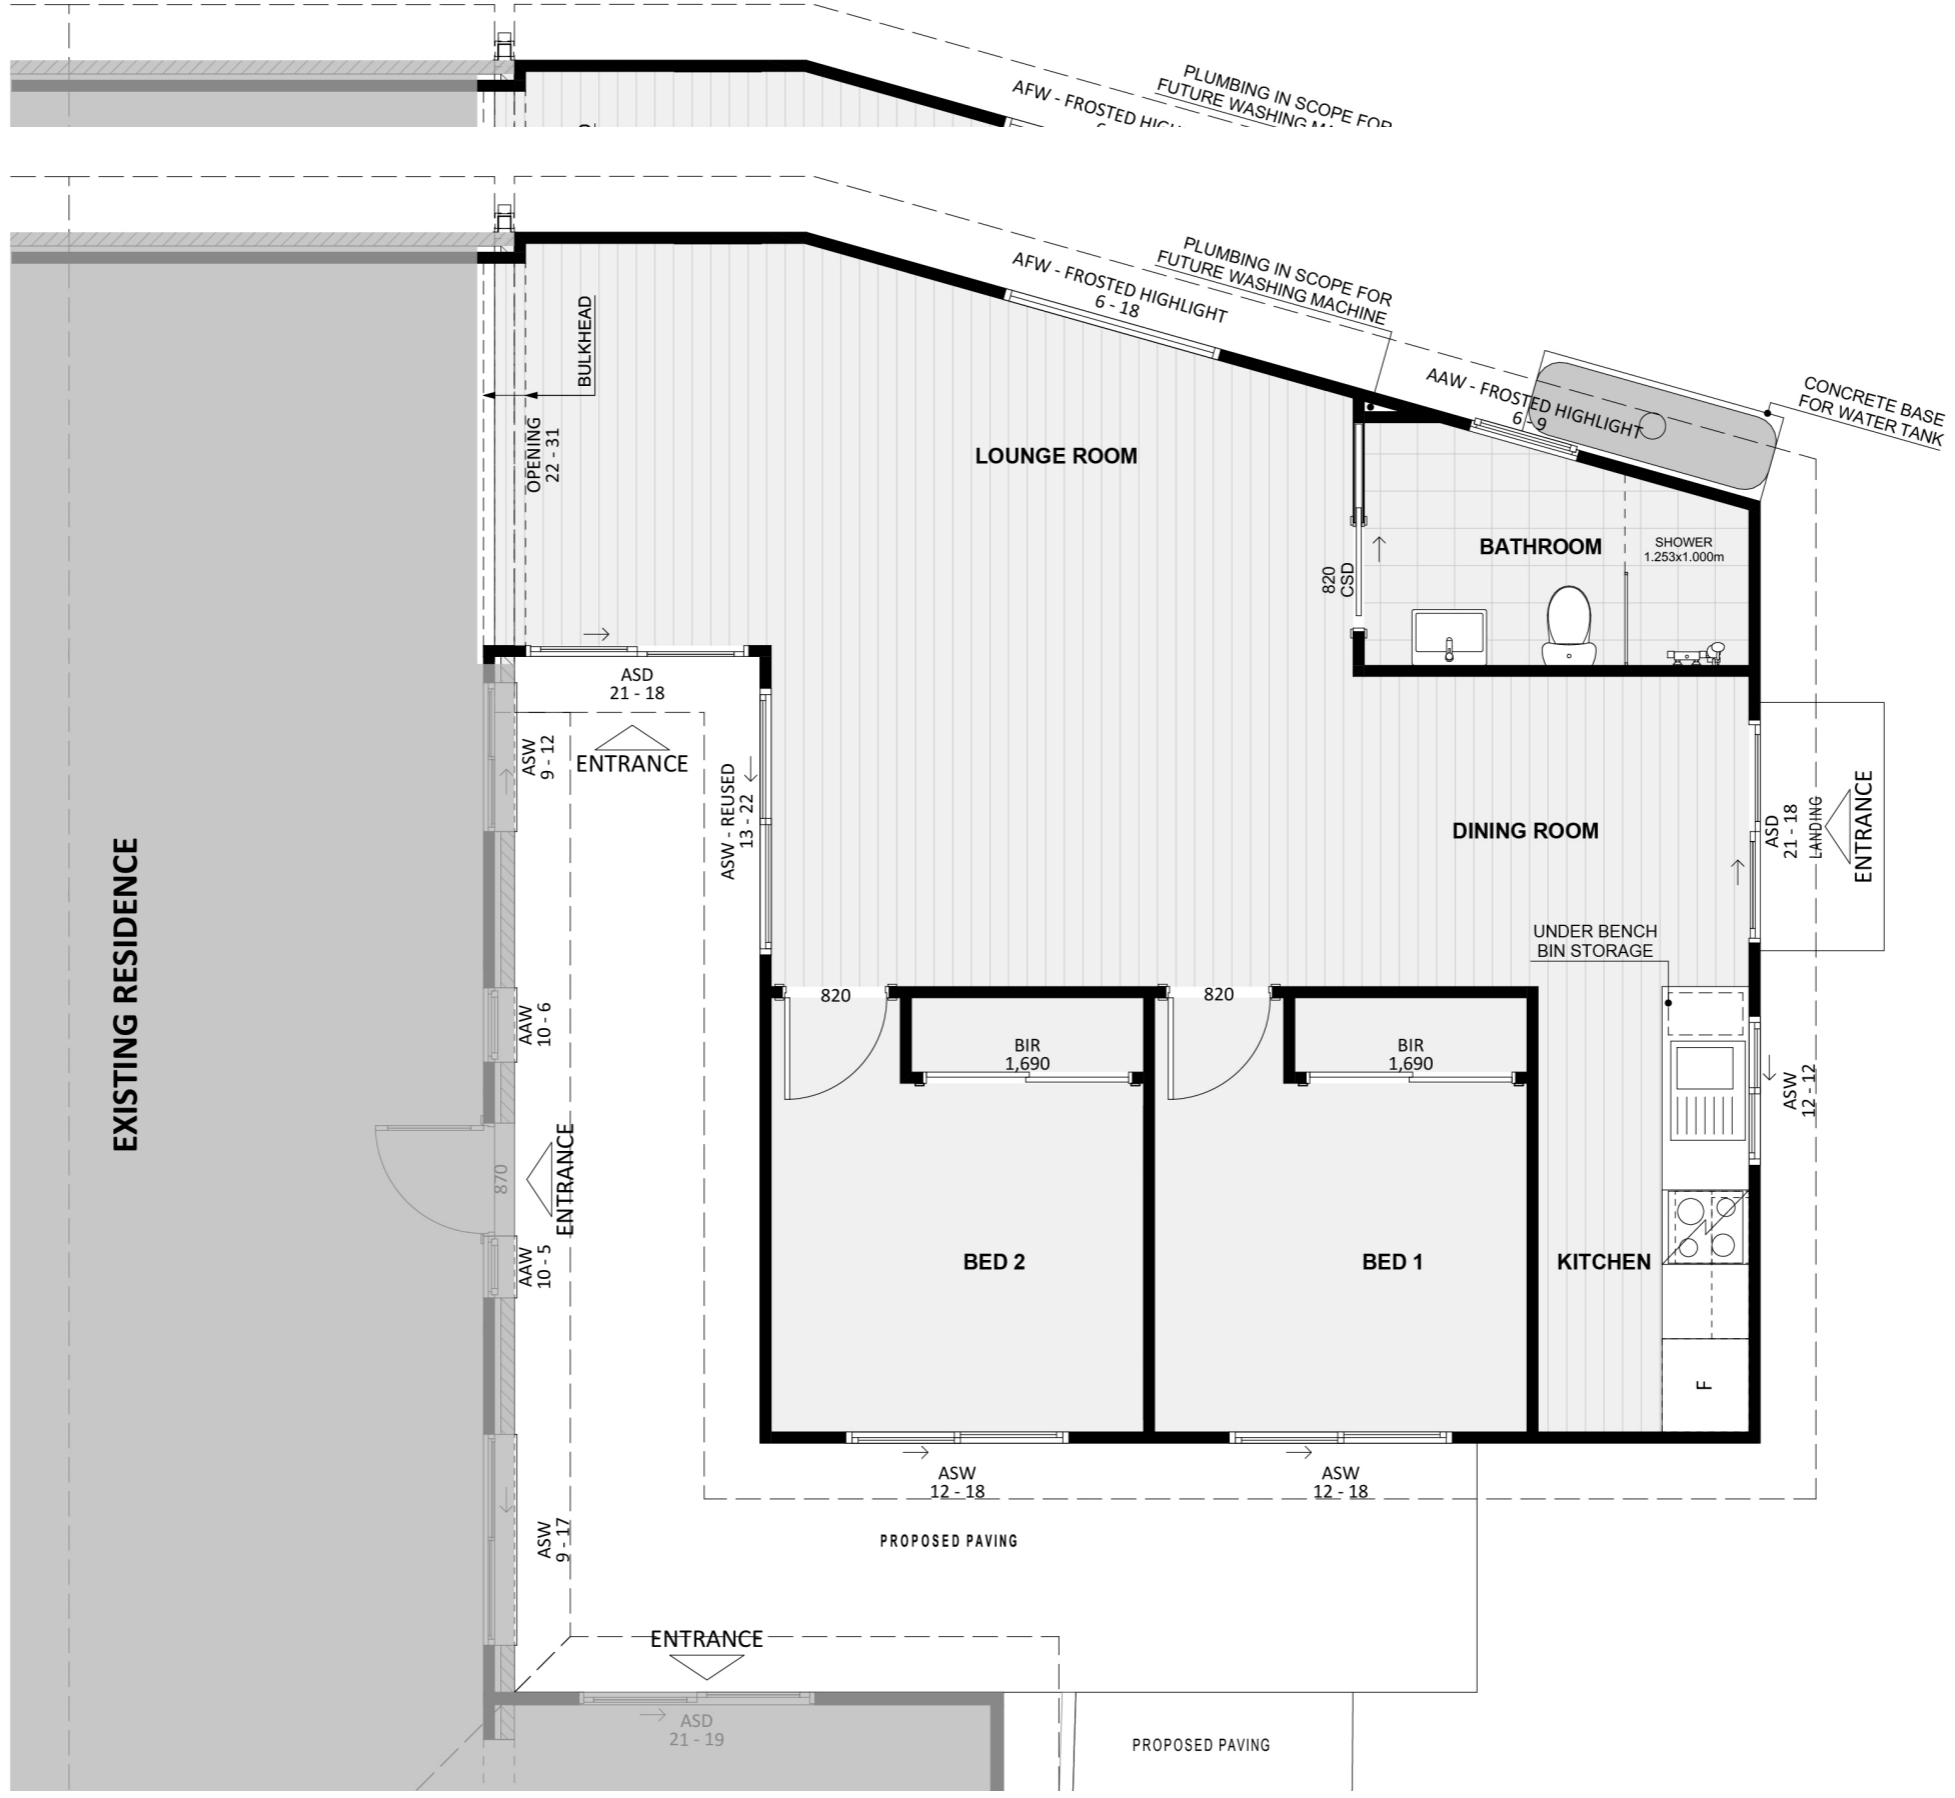

1231

ACT Building Lic: 2012767

**FIXED
PRICE
EXTENSIONS**

Colorbond Roof and Gutters
Colour: Windspray

James Hardie Easylap Panels
Colour: Shale Grey

Aluminium Windows and Doors
Colour: White

An elevation is the height of the structure from ground level to the height of the roof.

ELEVATION 01

ELEVATION 02

An elevation is the height of the structure from ground level to the height of the roof.

ELEVATION 03

ELEVATION 04

 **FIXED
PRICE
EXTENSIONS**

fixedpriceextensions.com.au
canberragrannyflatbuilders.com.au