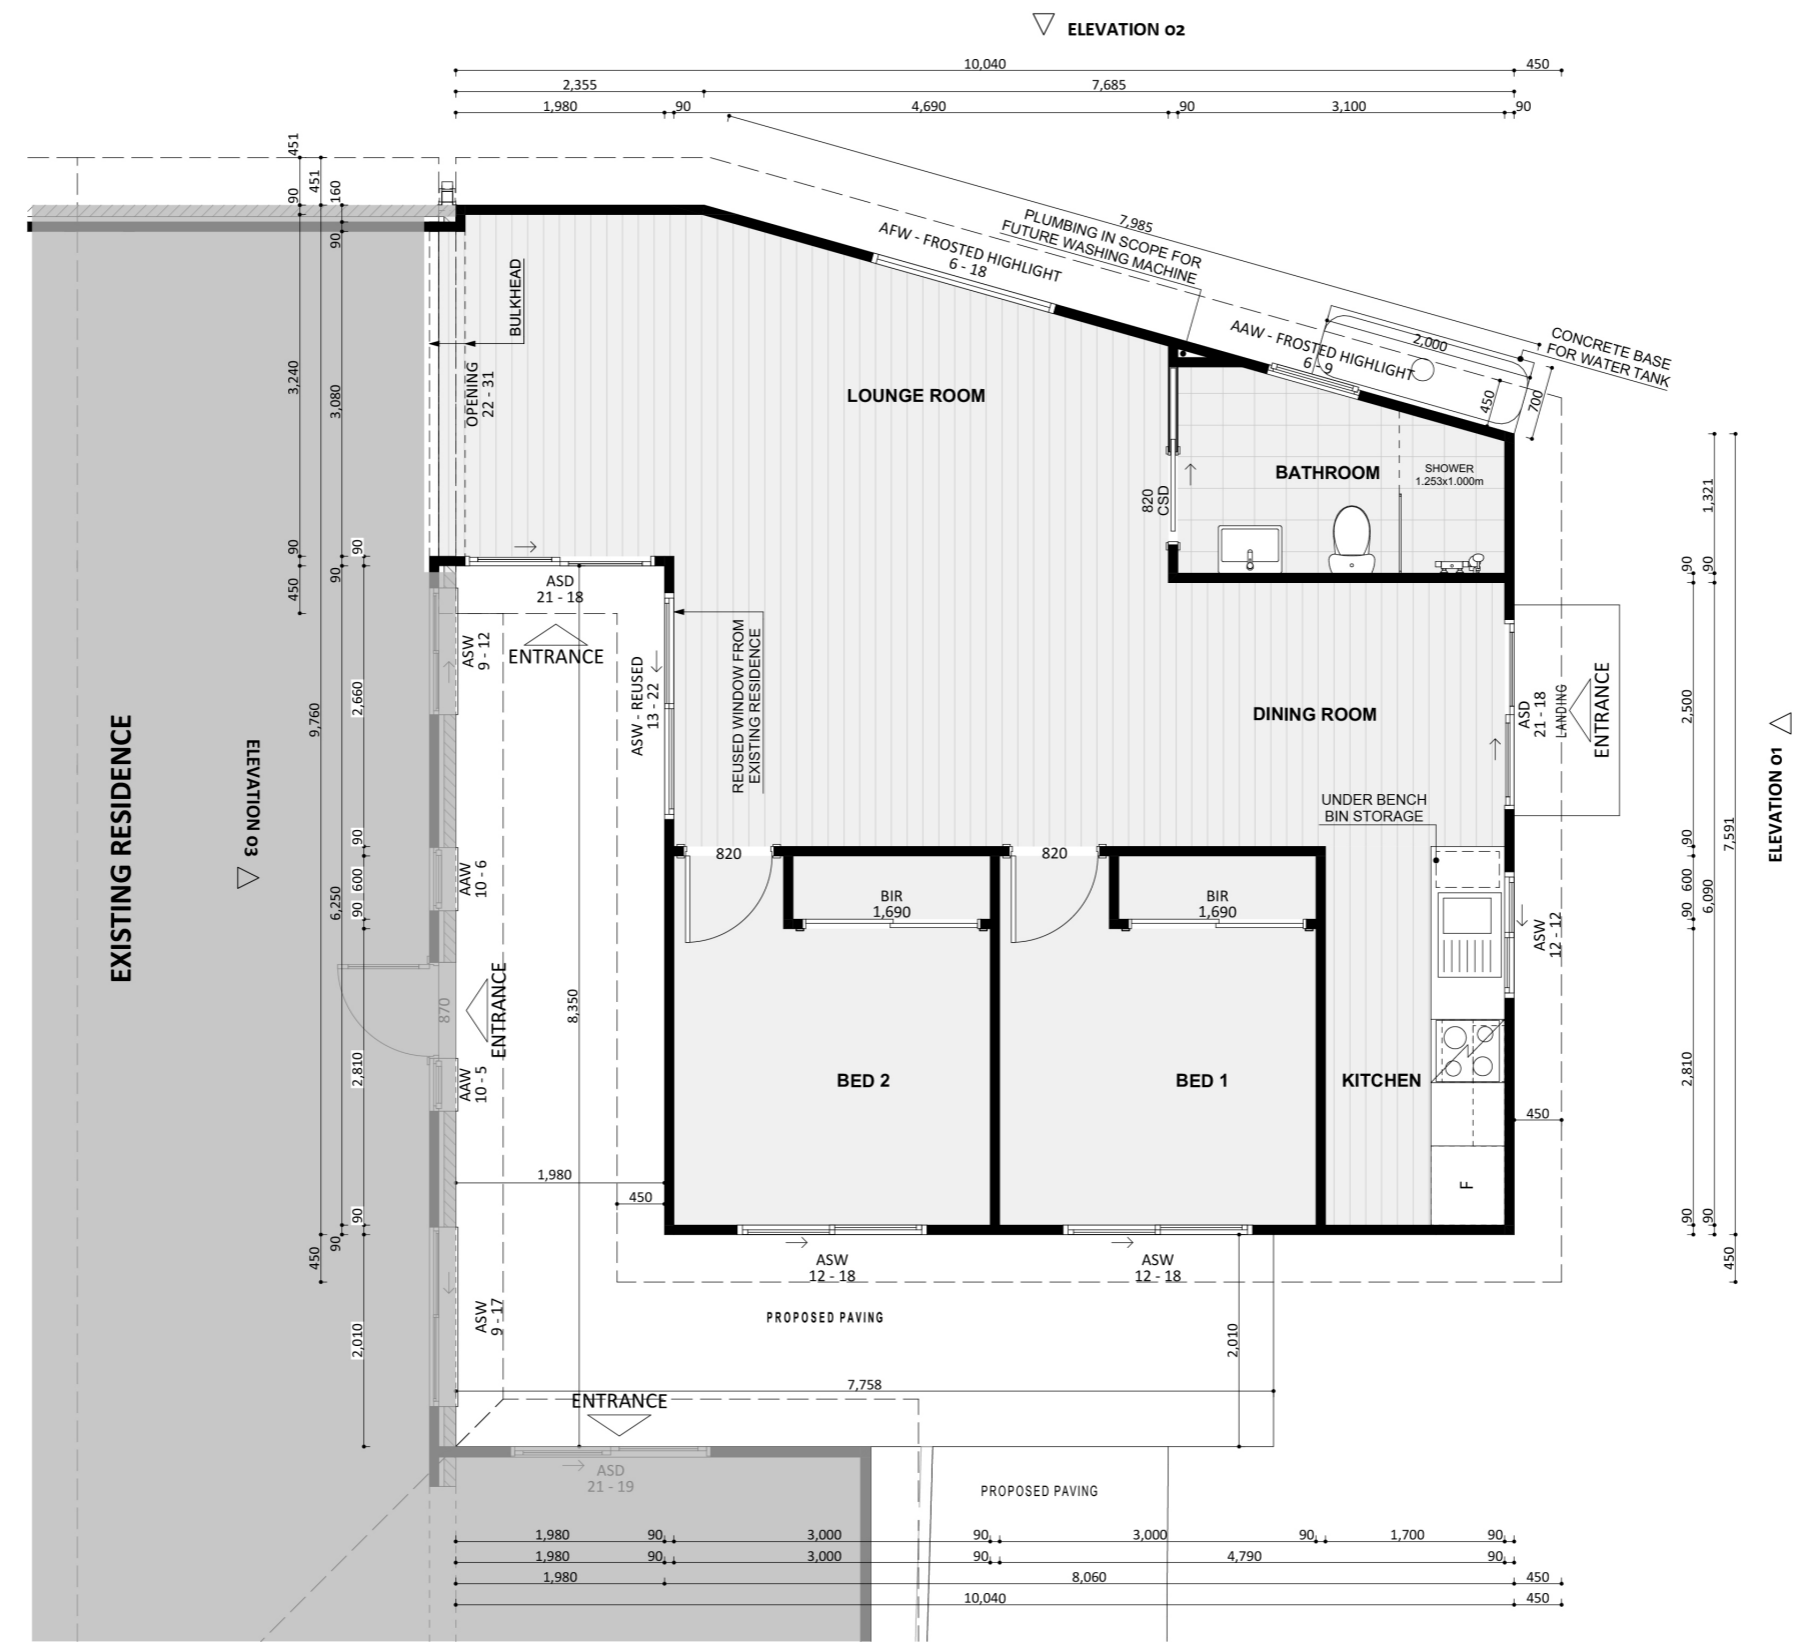

1231

ACT Building Lic: 2012767

**FIXED
PRICE
EXTENSIONS**

Colorbond Roof and Gutters
Colour: Windspray

James Hardie Easylap Panels
Colour: Shale Grey

Aluminium Windows and Doors
Colour: White

An elevation is the height of the structure from ground level to the height of the roof.

ELEVATION 01

ELEVATION 02

An elevation is the height of the structure from ground level to the height of the roof.

ELEVATION 03

ELEVATION 04

 **FIXED
PRICE
EXTENSIONS**

fixedpriceextensions.com.au
canberragrannyflatbuilders.com.au