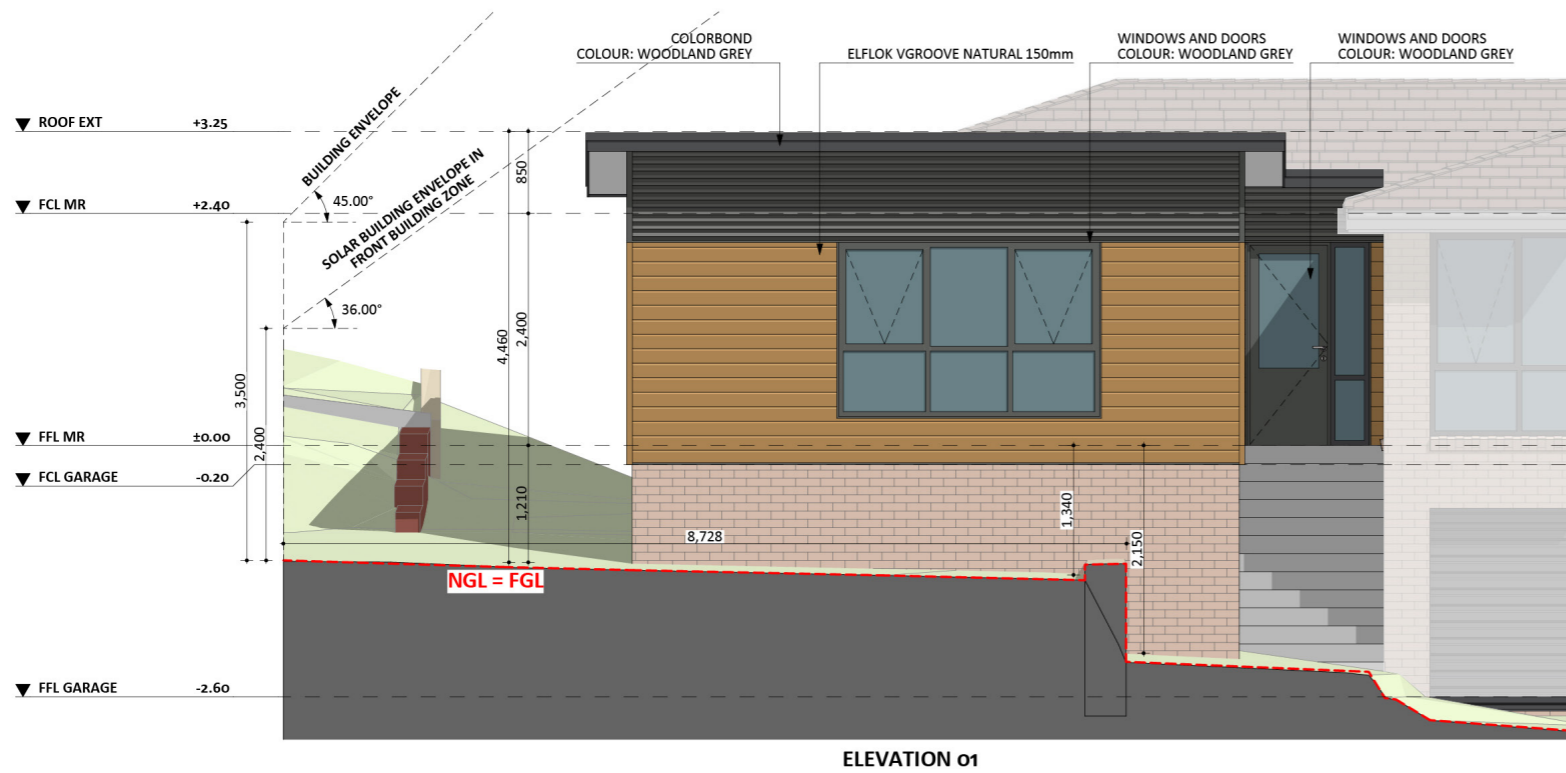

1227

ACT Building Lic: 2012767

FIXED
PRICE
EXTENSIONS

Colorbond Horizontal Cladding
Colour: Woodland Grey

EL FLOK VGroove
Colour: Natural 150mm

Colorbond Roof
Colour: Woodland Grey

Brick
Colour: Classic Rustic

Window and Door Frames
Colour: Woodland Grey

An elevation is the height of the structure from ground level to the height of the roof.

ELEVATION 01

ELEVATION 02

An elevation is the height of the structure from ground level to the height of the roof.