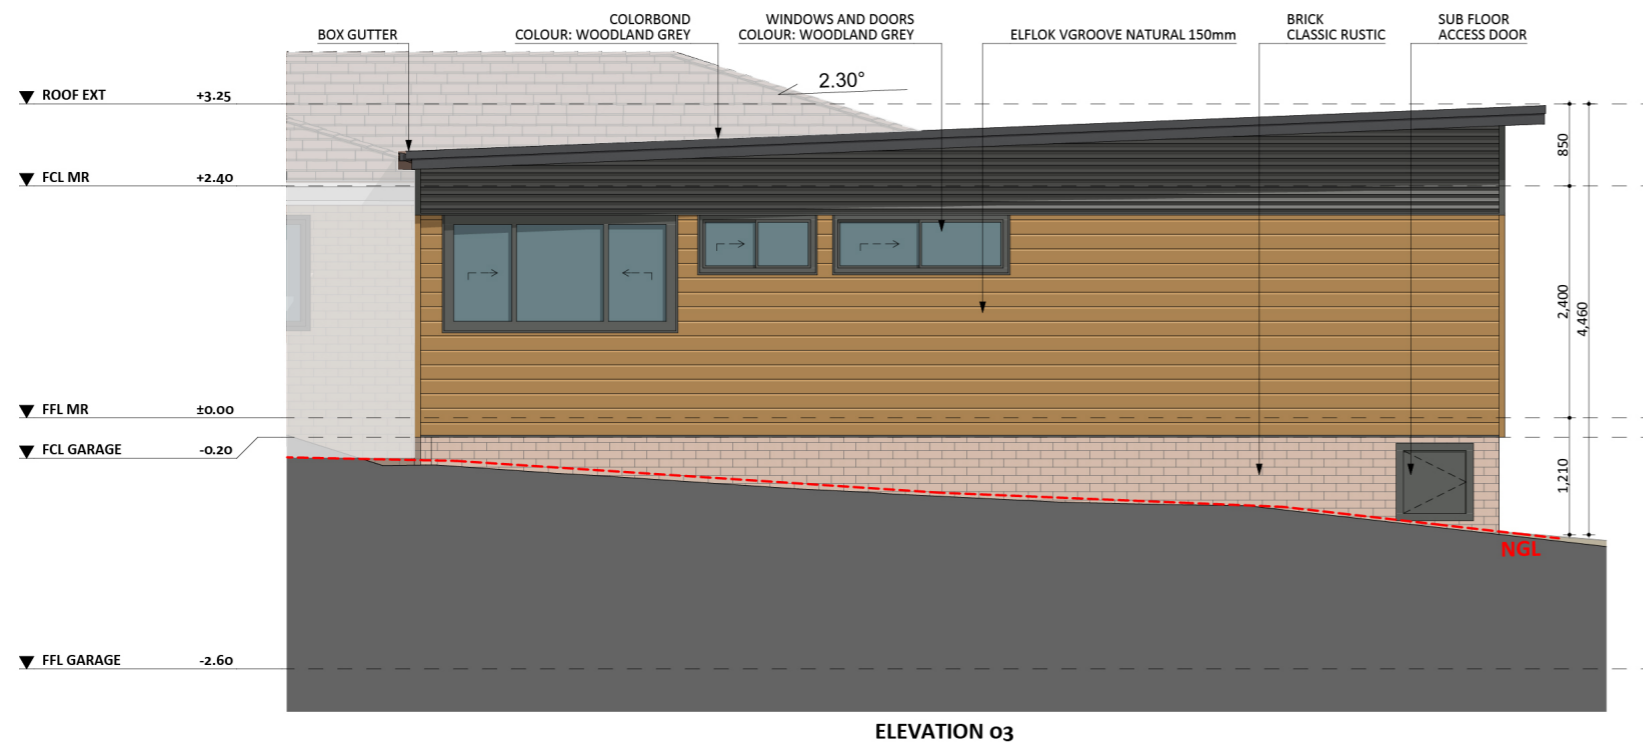

1227

ACT Building Lic: 2012767

FIXED
PRICE
EXTENSIONS

Colorbond Horizontal Cladding
Colour: Woodland Grey

EL FLOK VGroove
Colour: Natural 150mm

Colorbond Roof
Colour: Woodland Grey

Brick
Colour: Classic Rustic

Window and Door Frames
Colour: Woodland Grey

An elevation is the height of the structure from ground level to the height of the roof.

ELEVATION 01

ELEVATION 02

An elevation is the height of the structure from ground level to the height of the roof.