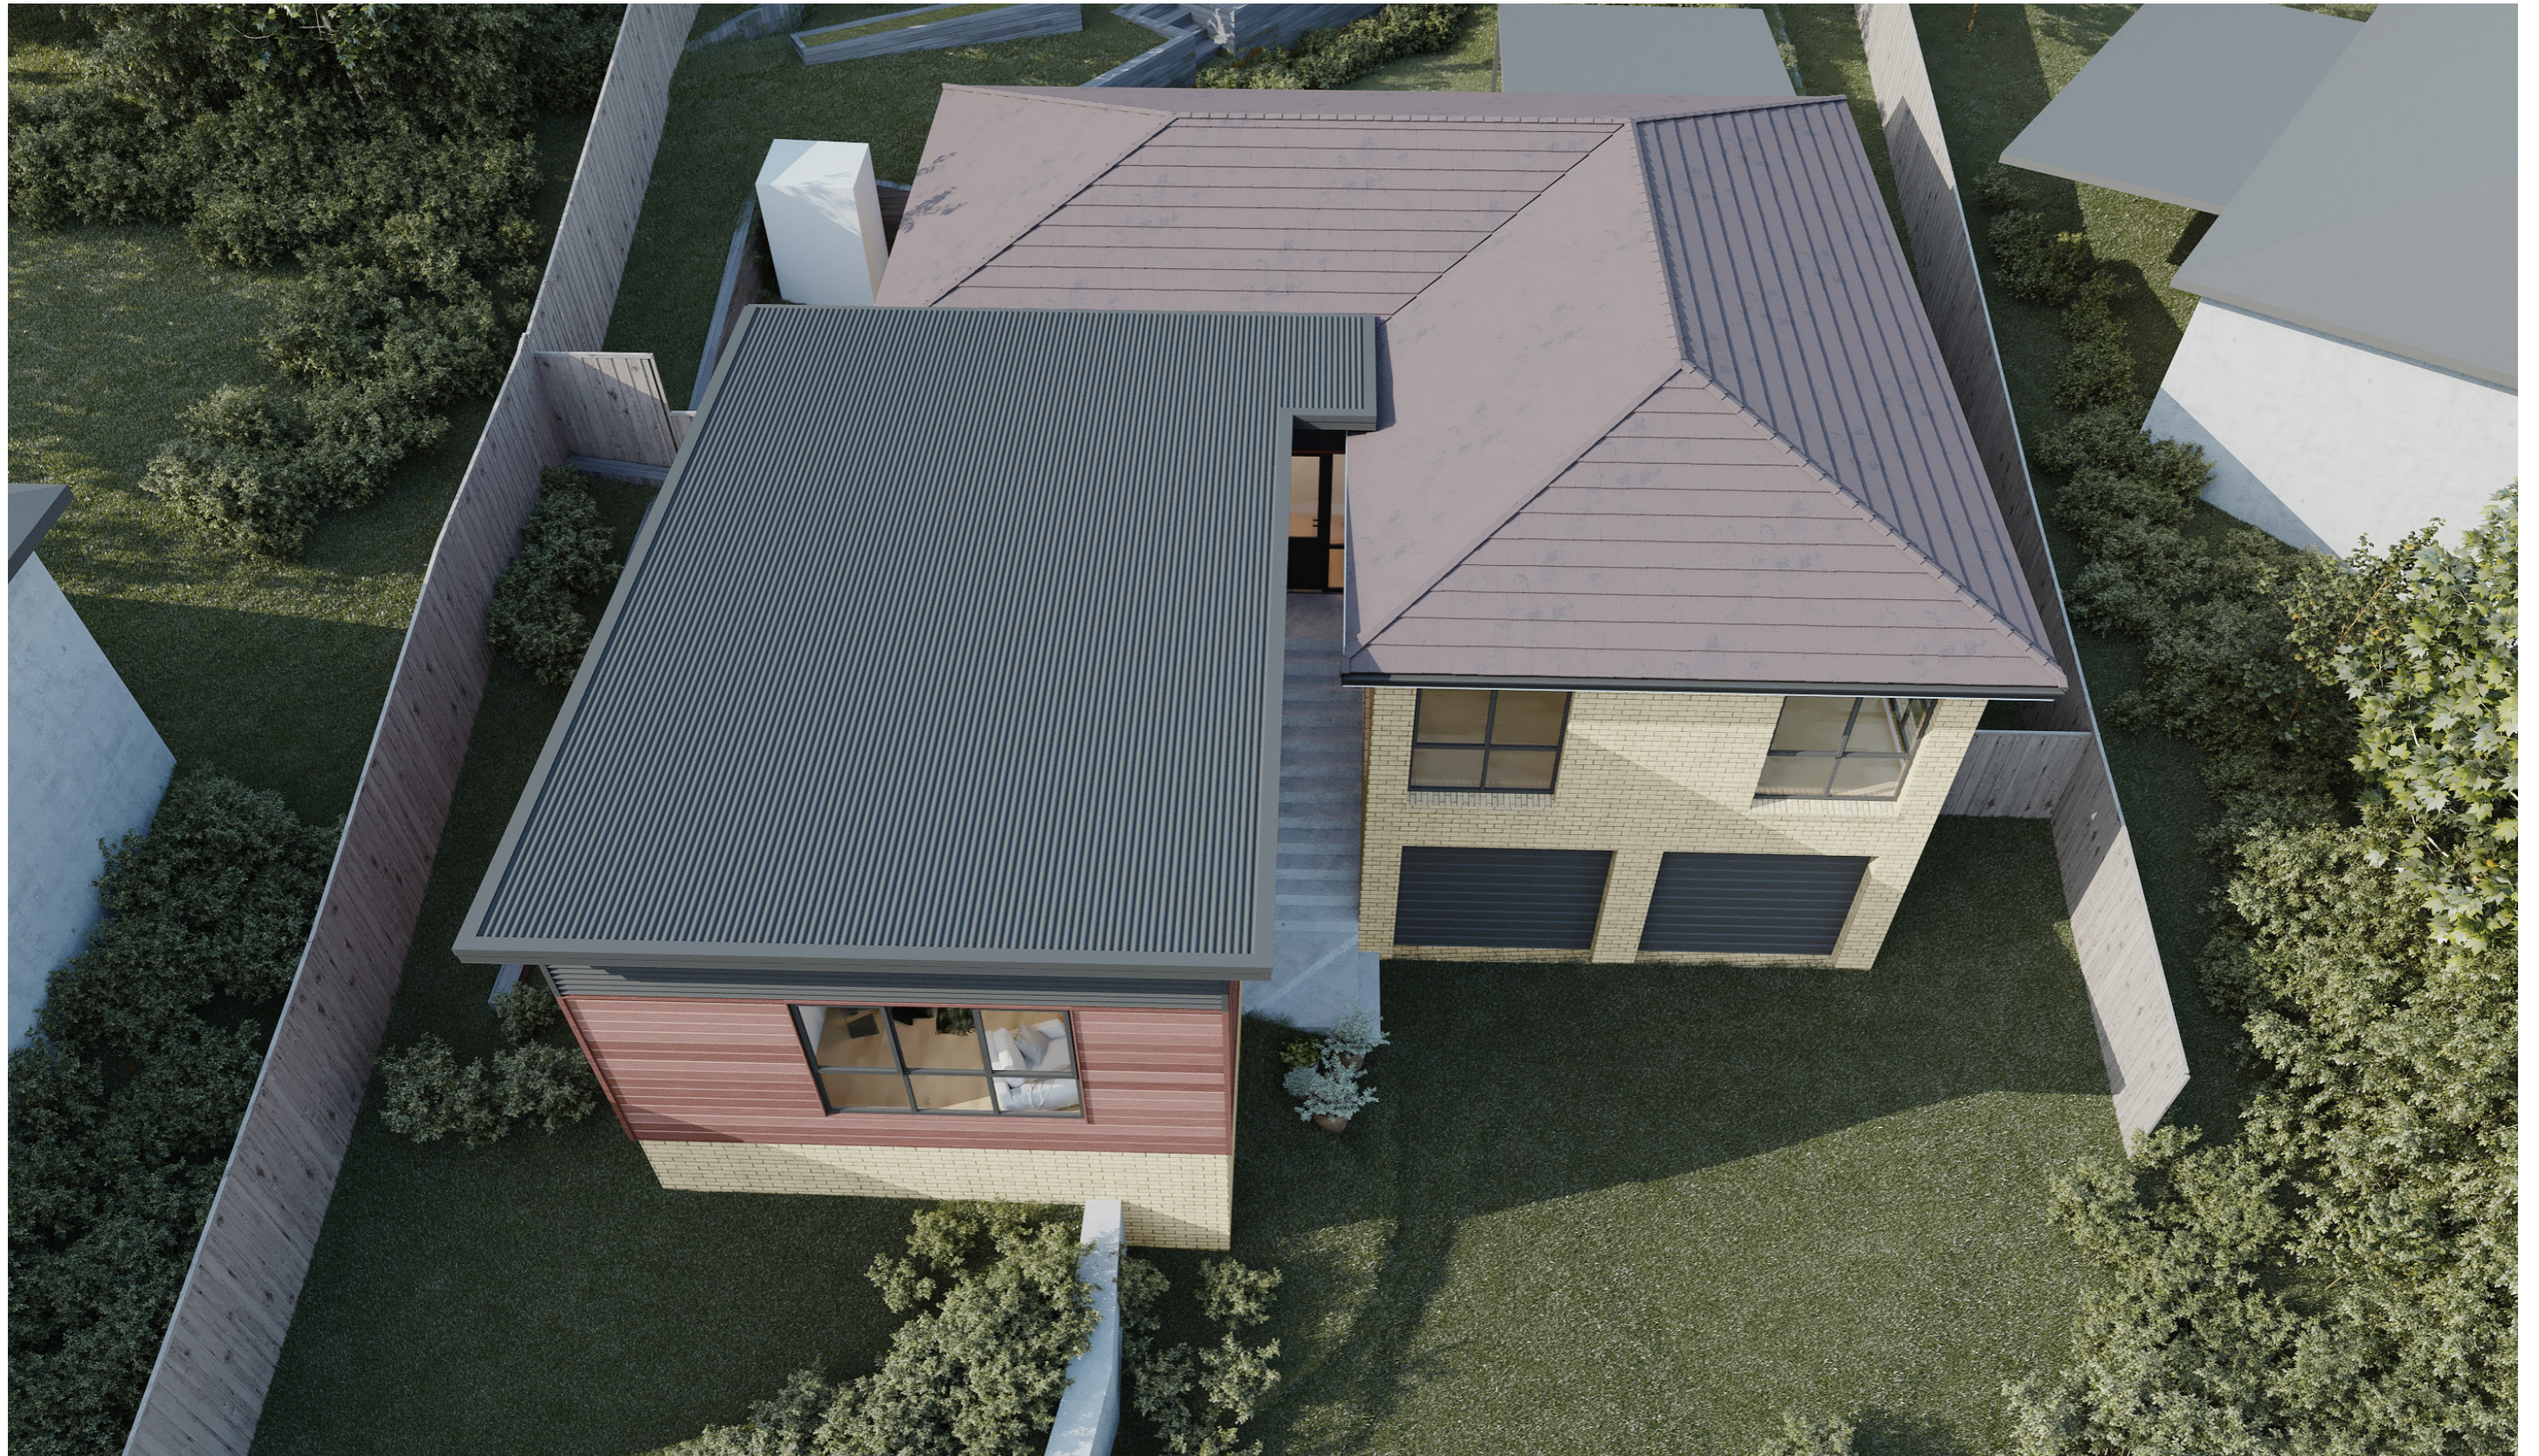

1227

ACT Building Lic: 2012767

FIXED
PRICE
EXTENSIONS

Colorbond Horizontal Cladding
Colour: Woodland Grey

EL FLOK VGroove
Colour: Natural 150mm

Colorbond Roof
Colour: Woodland Grey

Brick
Colour: Classic Rustic

Window and Door Frames
Colour: Woodland Grey

An elevation is the height of the structure from ground level to the height of the roof.

ELEVATION 01

ELEVATION 02

An elevation is the height of the structure from ground level to the height of the roof.