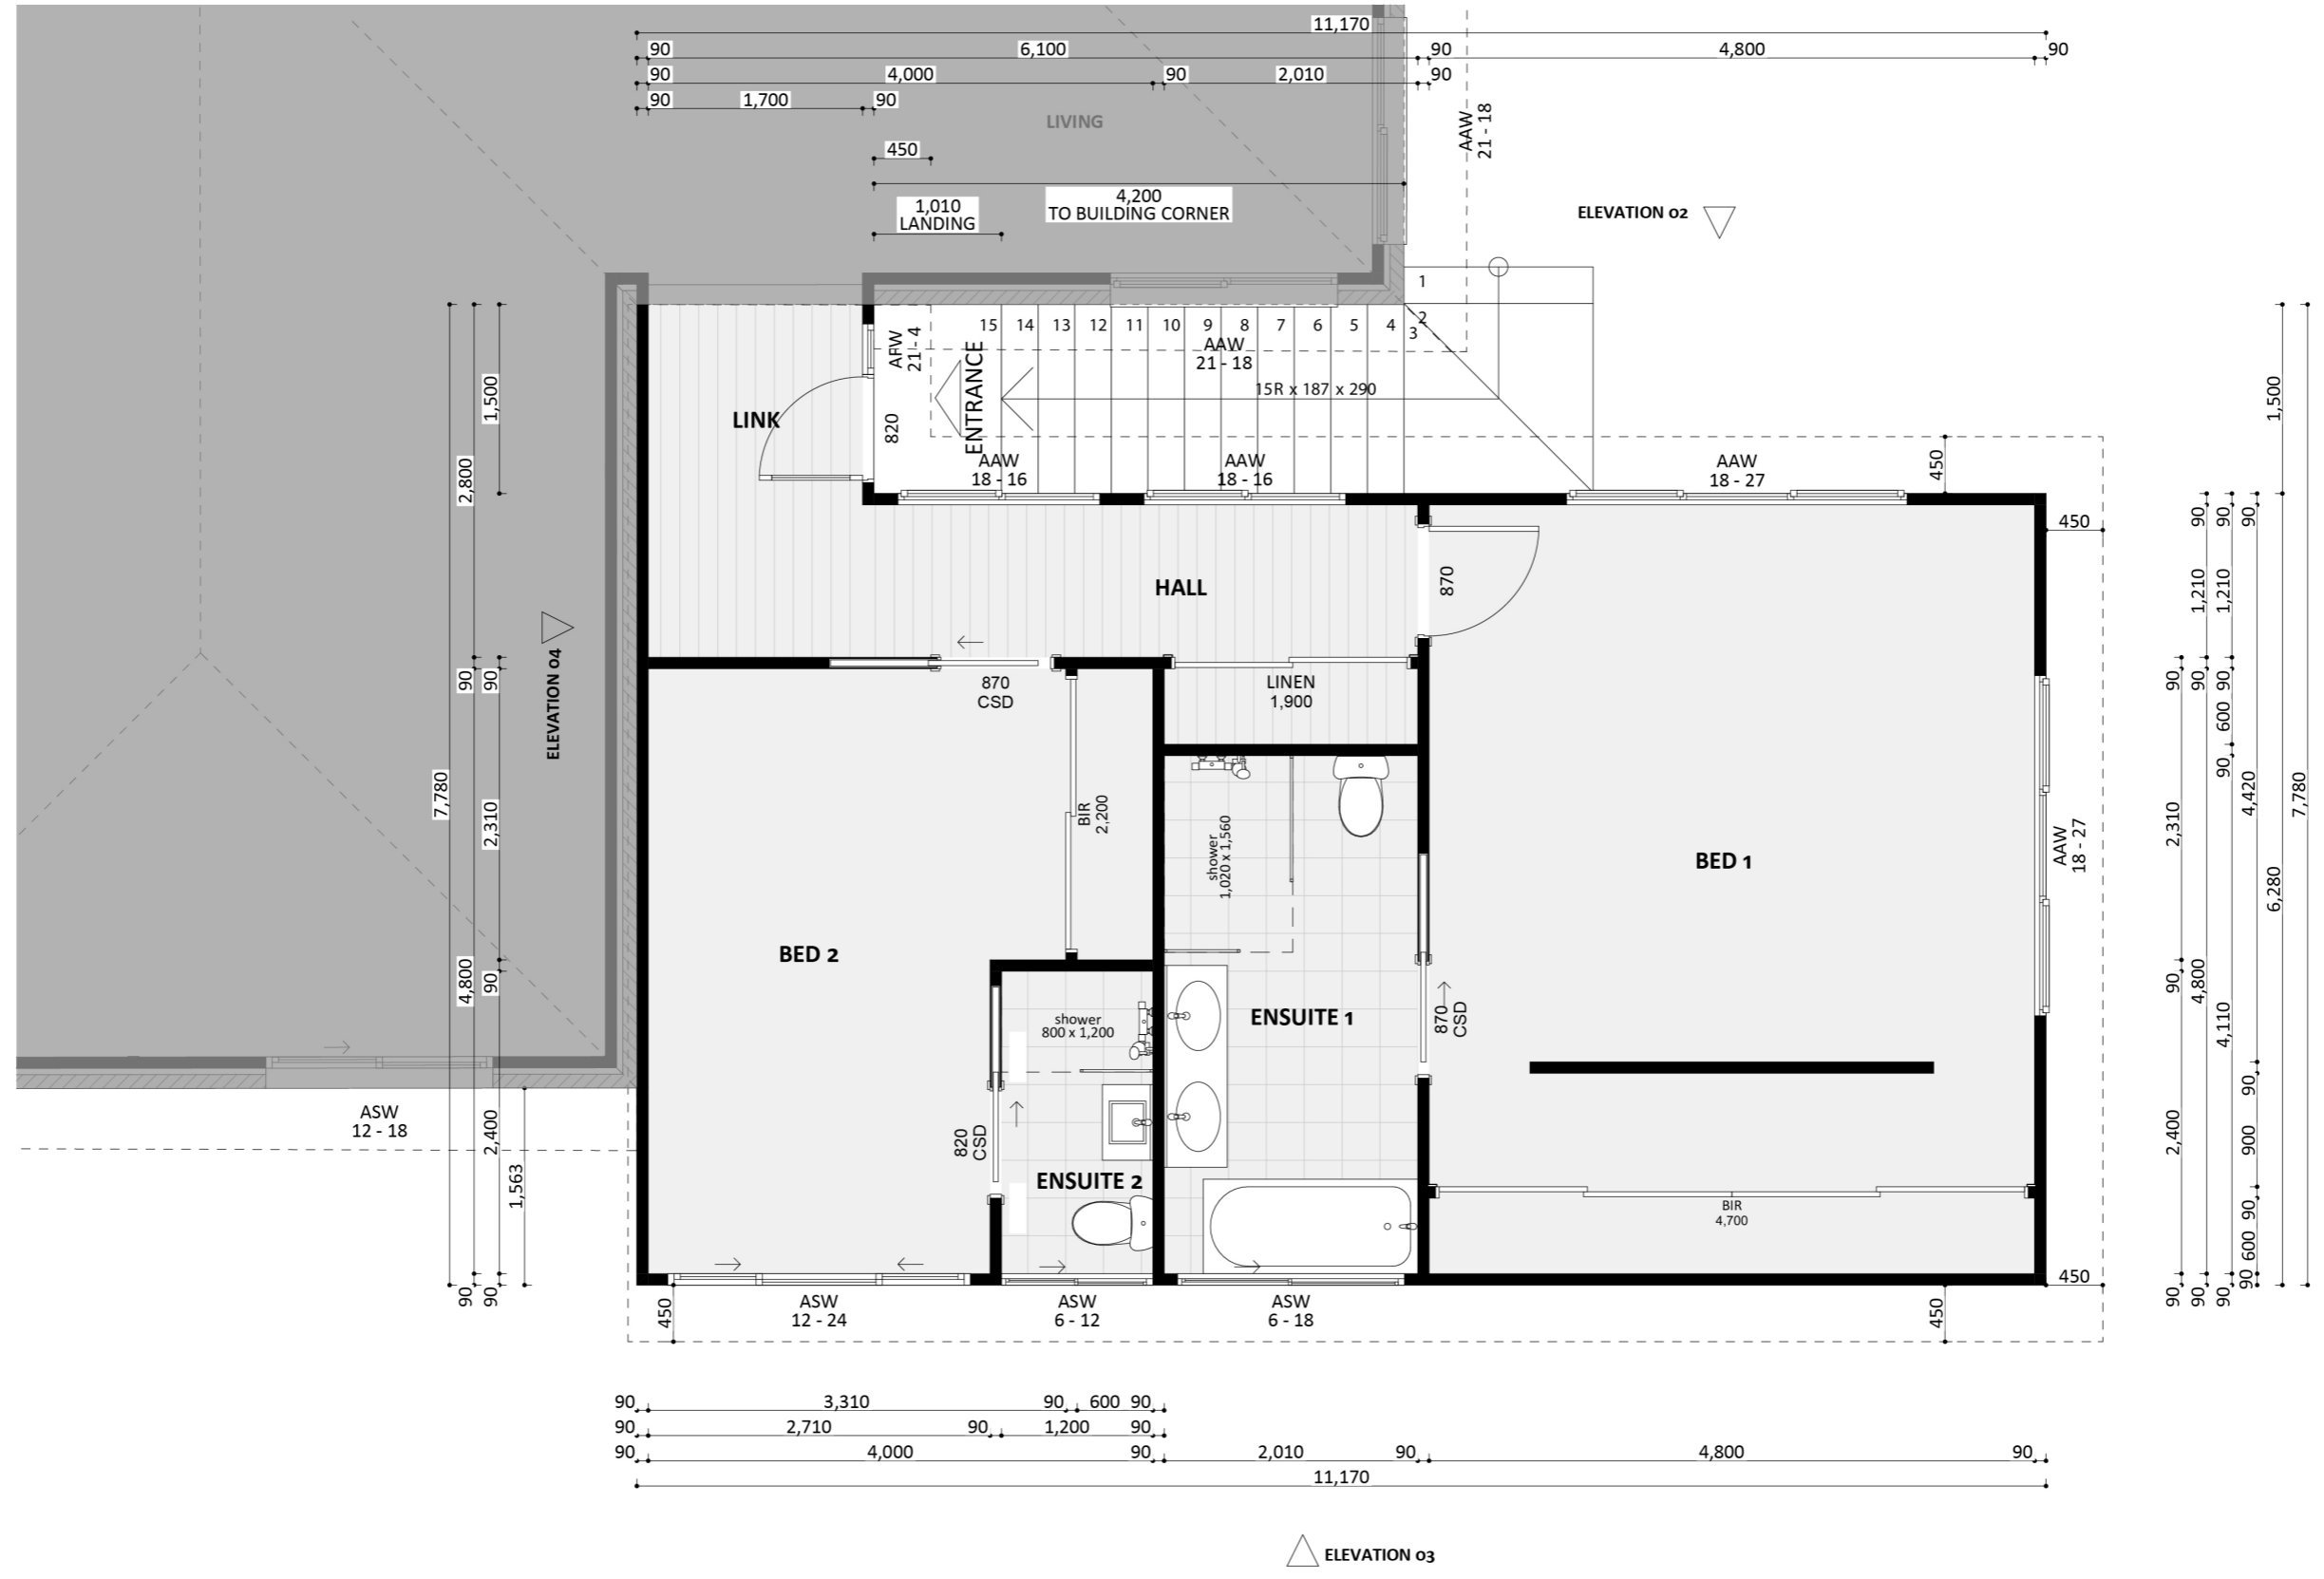

1227

ACT Building Lic: 2012767

FIXED
PRICE
EXTENSIONS

Colorbond Horizontal Cladding
Colour: Woodland Grey

EL FLOK VGroove
Colour: Natural 150mm

Colorbond Roof
Colour: Woodland Grey

Brick
Colour: Classic Rustic

Window and Door Frames
Colour: Woodland Grey

An elevation is the height of the structure from ground level to the height of the roof.

ELEVATION 01

ELEVATION 02

An elevation is the height of the structure from ground level to the height of the roof.