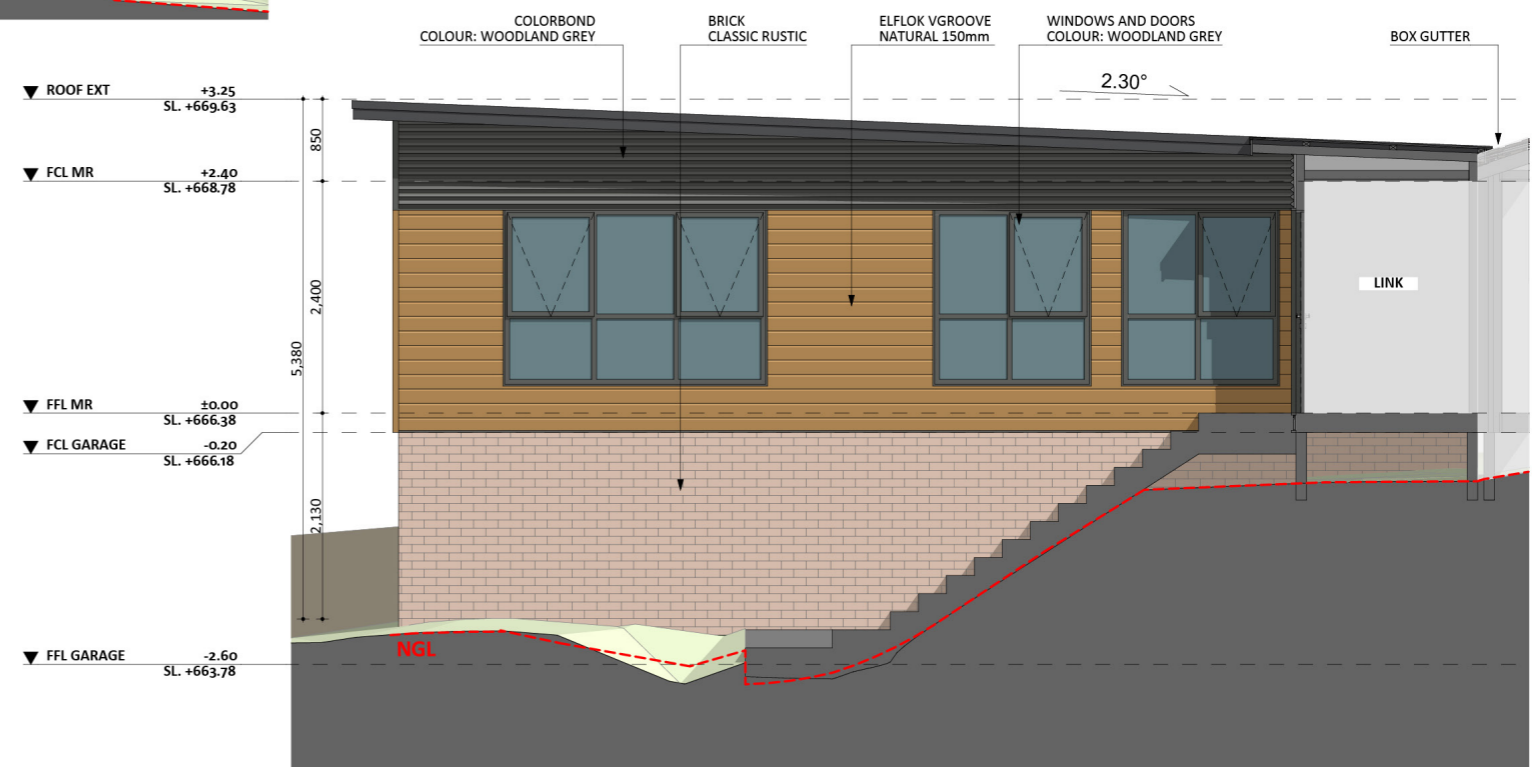

1227

ACT Building Lic: 2012767

FIXED
PRICE
EXTENSIONS

Colorbond Horizontal Cladding
Colour: Woodland Grey

EL FLOK VGroove
Colour: Natural 150mm

Colorbond Roof
Colour: Woodland Grey

Brick
Colour: Classic Rustic

Window and Door Frames
Colour: Woodland Grey

An elevation is the height of the structure from ground level to the height of the roof.

ELEVATION 01

ELEVATION 02

An elevation is the height of the structure from ground level to the height of the roof.