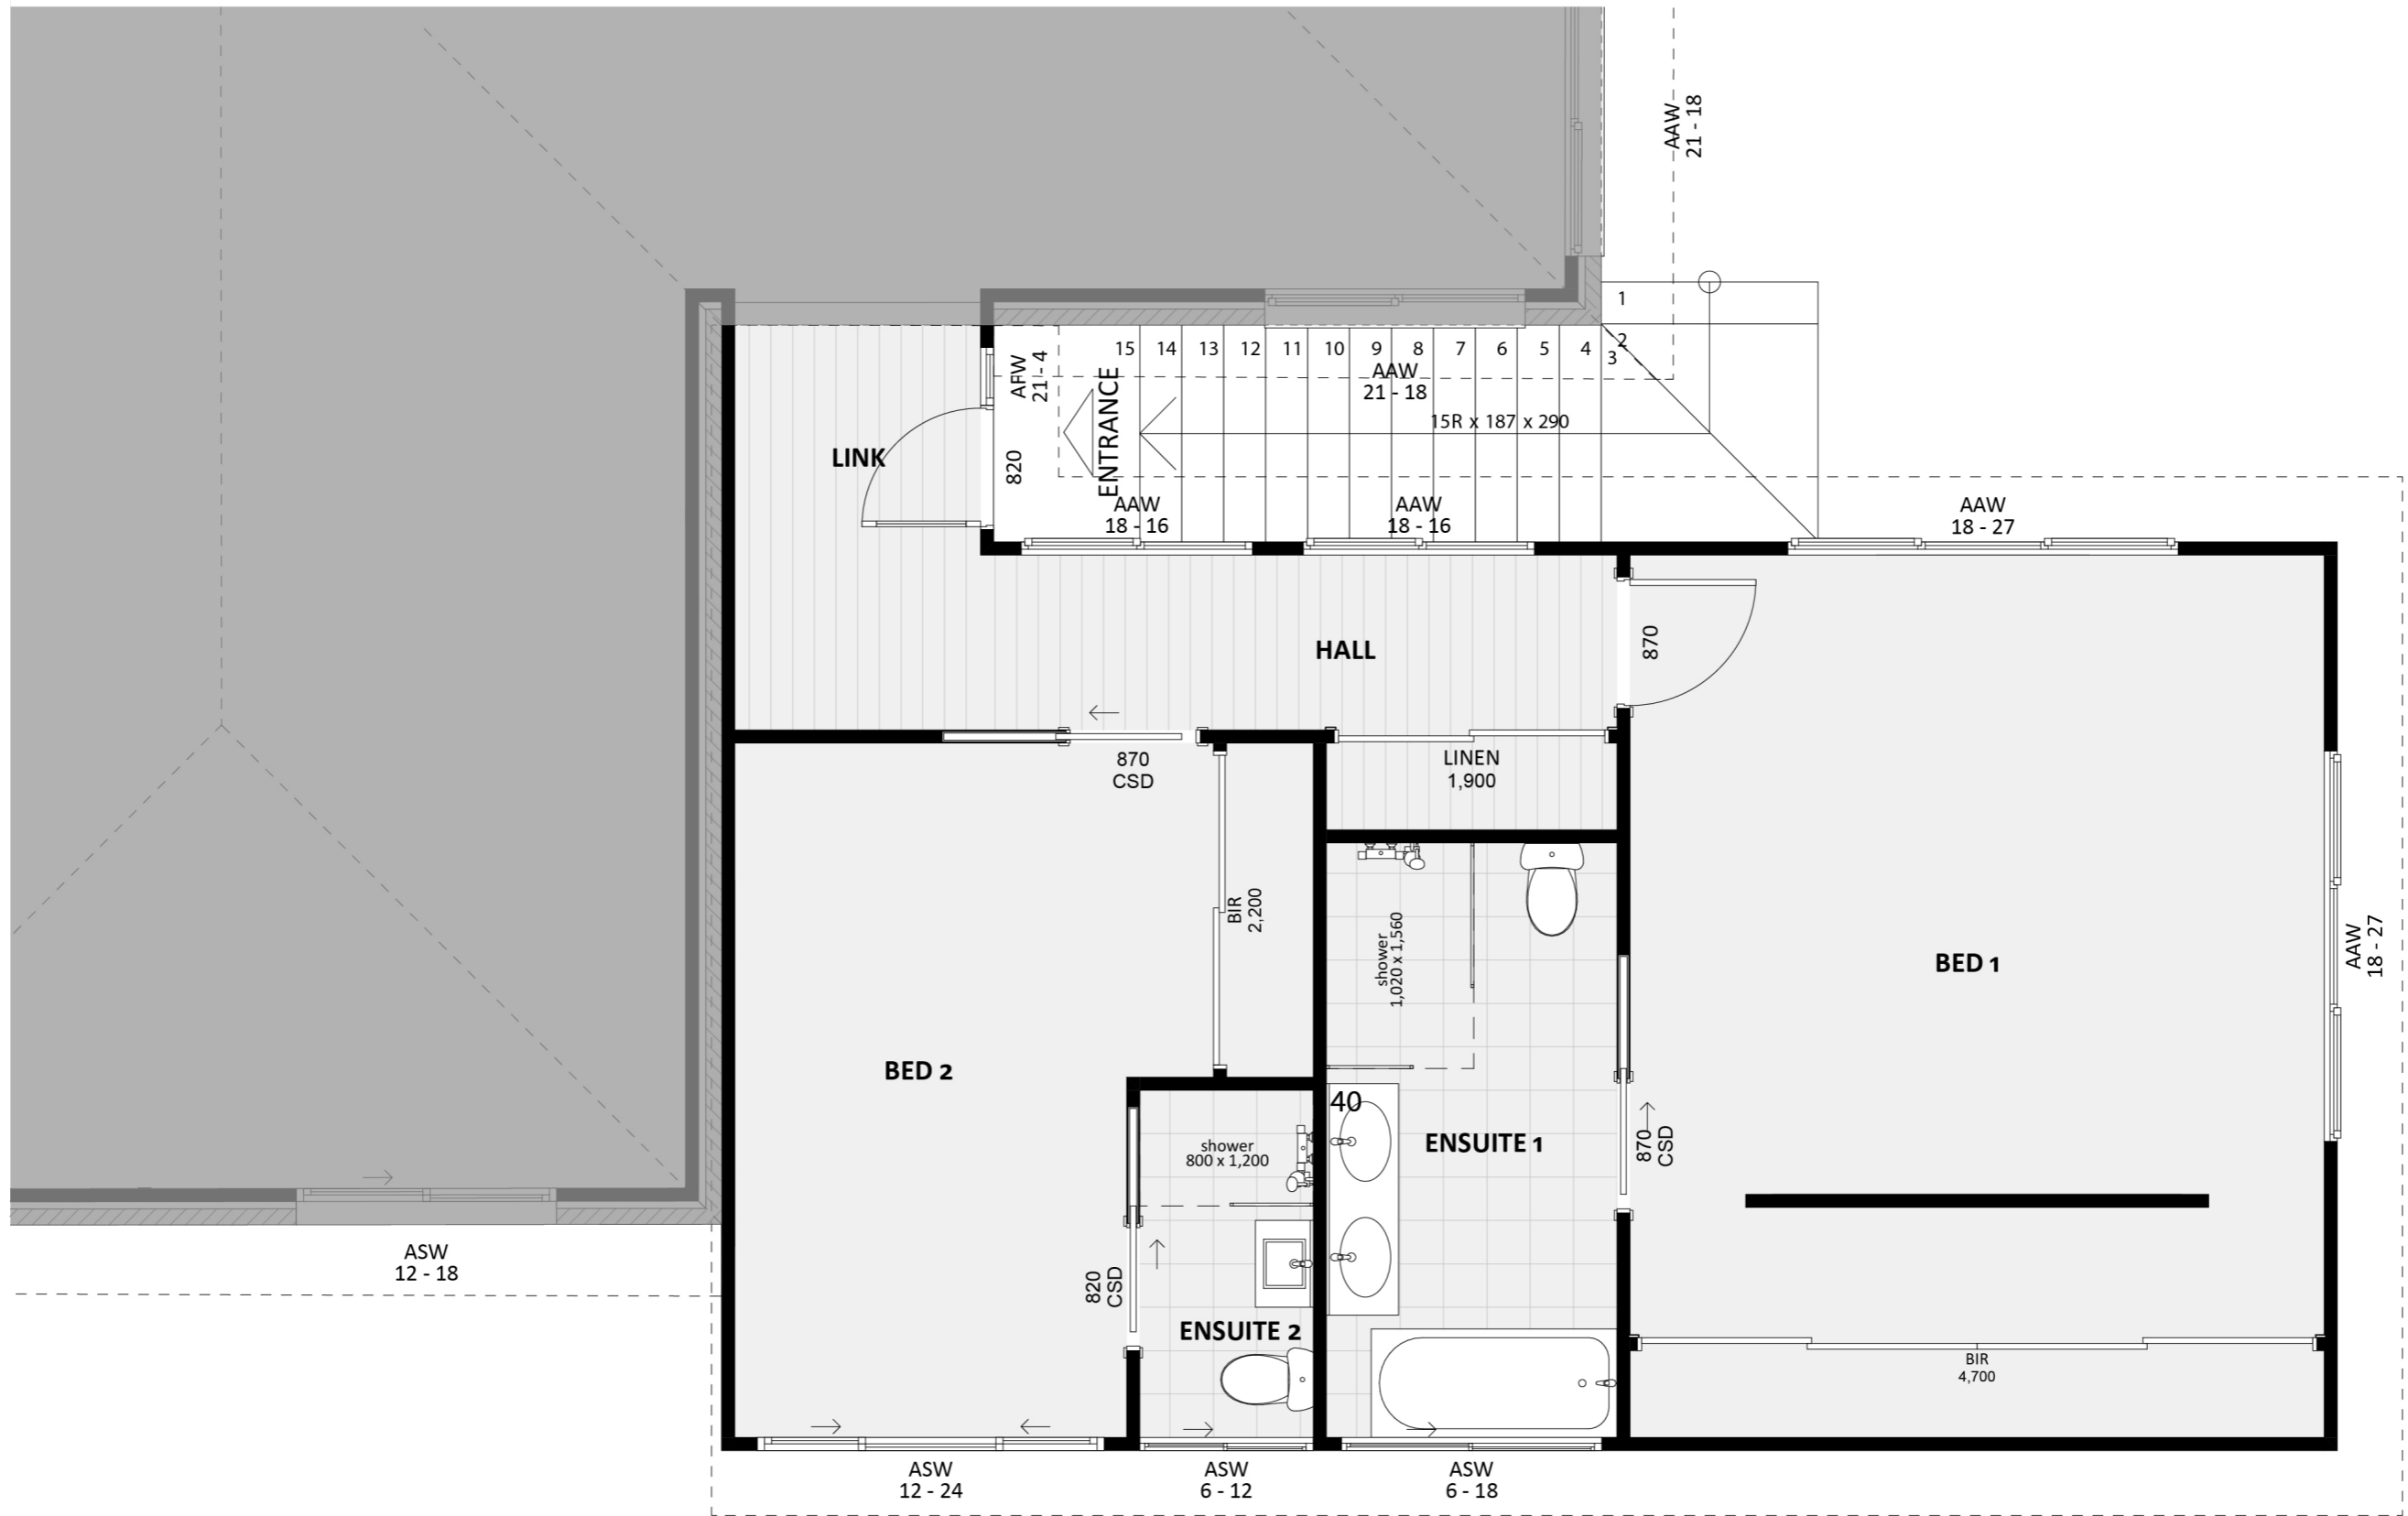

1227

ACT Building Lic: 2012767

FIXED
PRICE
EXTENSIONS

Colorbond Horizontal Cladding
Colour: Woodland Grey

EL FLOK VGroove
Colour: Natural 150mm

Colorbond Roof
Colour: Woodland Grey

Brick
Colour: Classic Rustic

Window and Door Frames
Colour: Woodland Grey

An elevation is the height of the structure from ground level to the height of the roof.

ELEVATION 01

ELEVATION 02

An elevation is the height of the structure from ground level to the height of the roof.