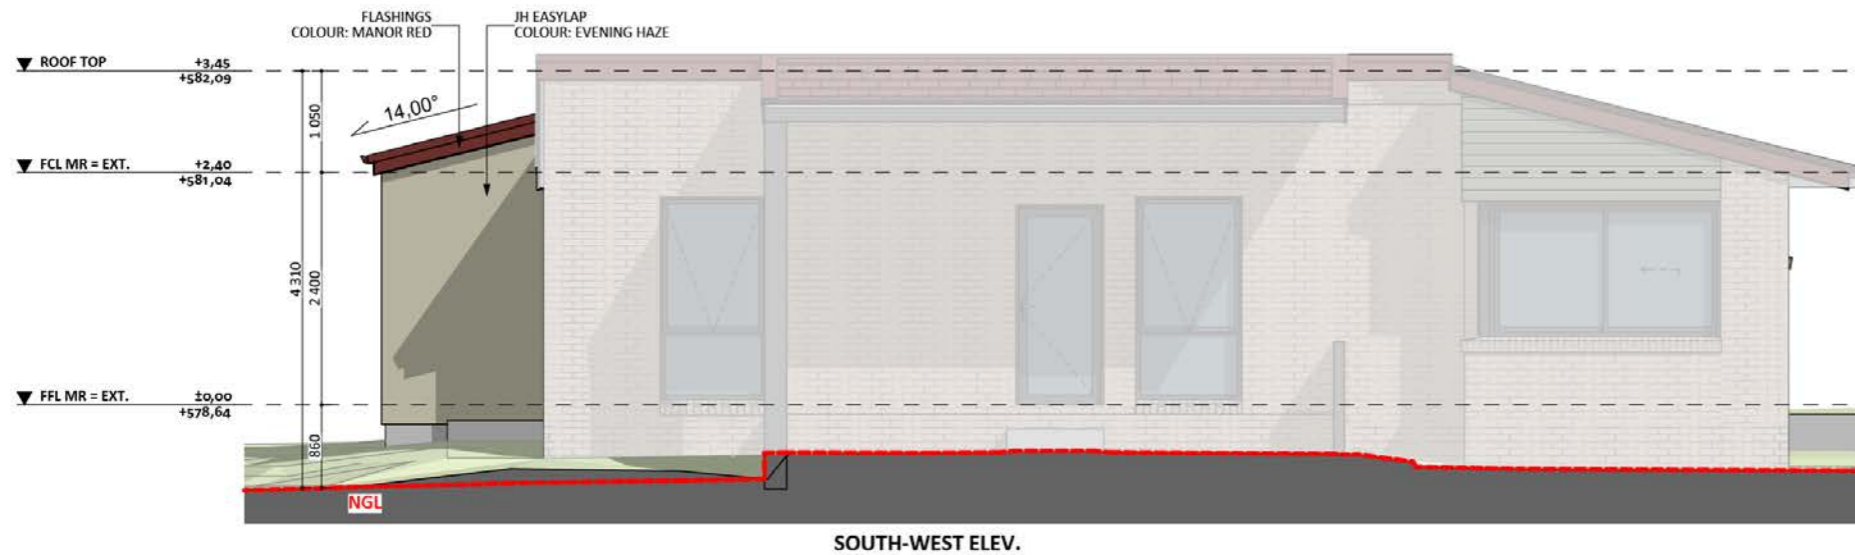

1226

ACT Building Lic: 2012767

 **FIXED
PRICE
EXTENSIONS**

Colorbond Roof
Colour: Manor Red

Windows and Door Frames
Colour: Monument

James Hardie Easylap
Colour: Evening Haze

An elevation is the height of the structure from ground level to the height of the roof.

An elevation is the height of the structure from ground level to the height of the roof.

 **FIXED
PRICE
EXTENSIONS**

fixedpriceextensions.com.au
canberragrannyflatbuilders.com.au

 info@cgfb.com.au

 1300 979 658