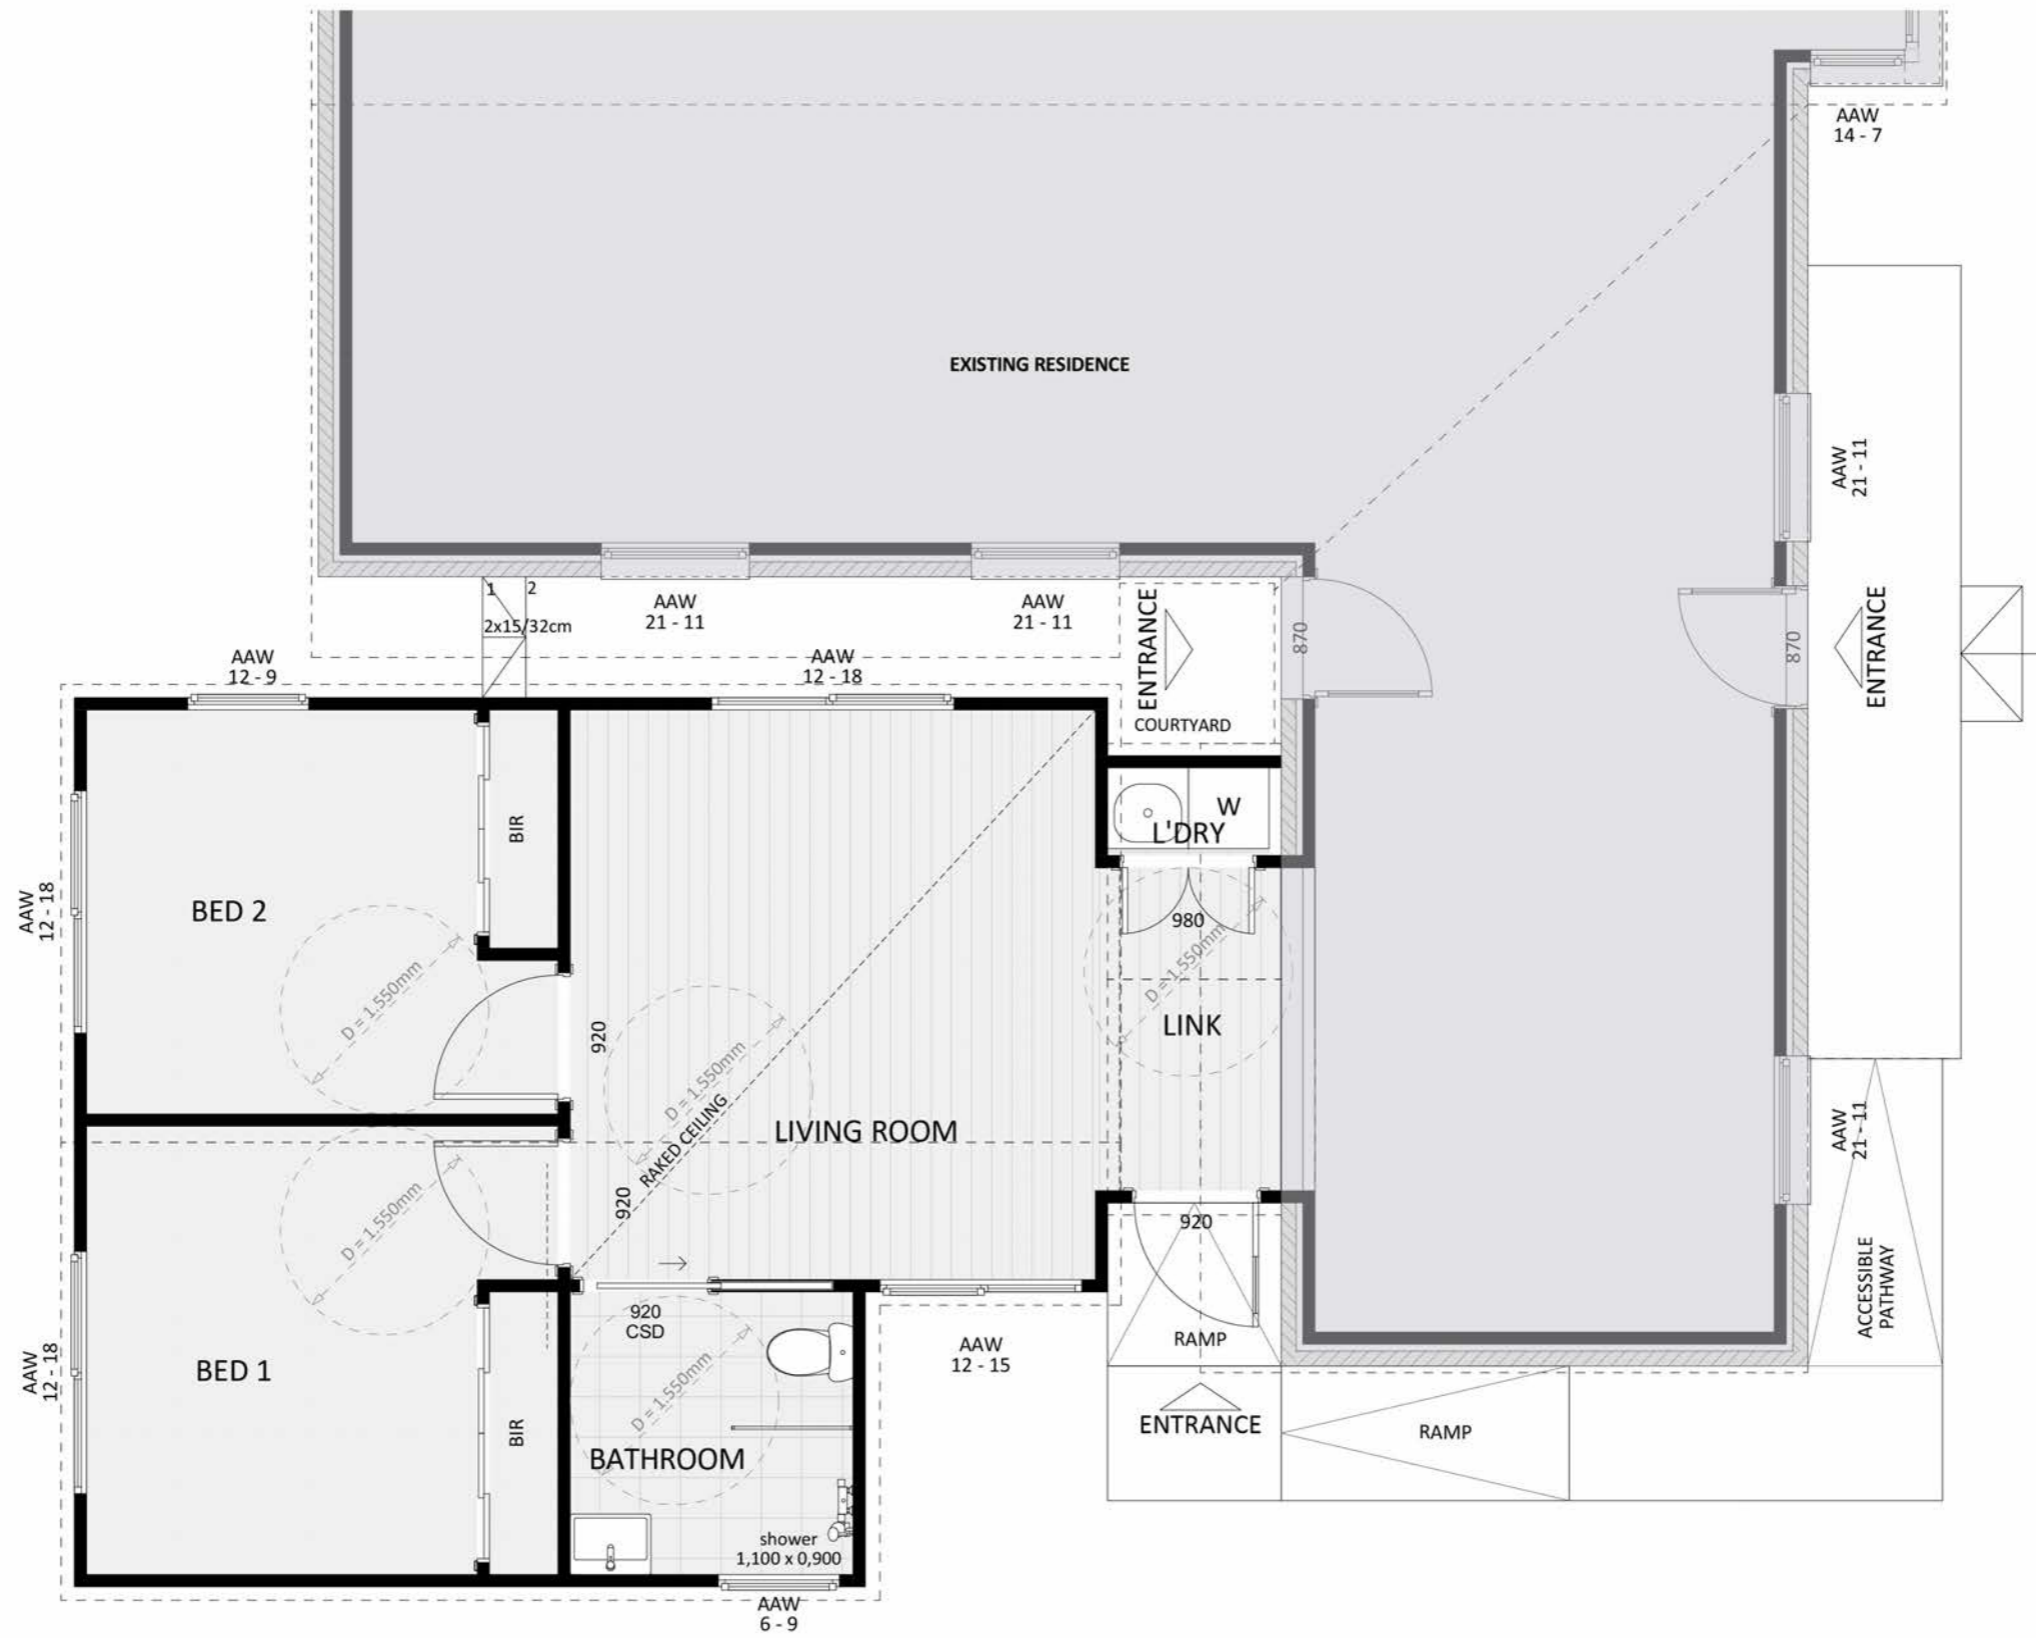

1226

ACT Building Lic: 2012767

 **FIXED
PRICE
EXTENSIONS**

Colorbond Roof
Colour: Manor Red

Windows and Door Frames
Colour: Monument

James Hardie Easylap
Colour: Evening Haze

An elevation is the height of the structure from ground level to the height of the roof.

An elevation is the height of the structure from ground level to the height of the roof.

 **FIXED
PRICE
EXTENSIONS**

fixedpriceextensions.com.au
canberragrannyflatbuilders.com.au

 info@cgfb.com.au

 1300 979 658