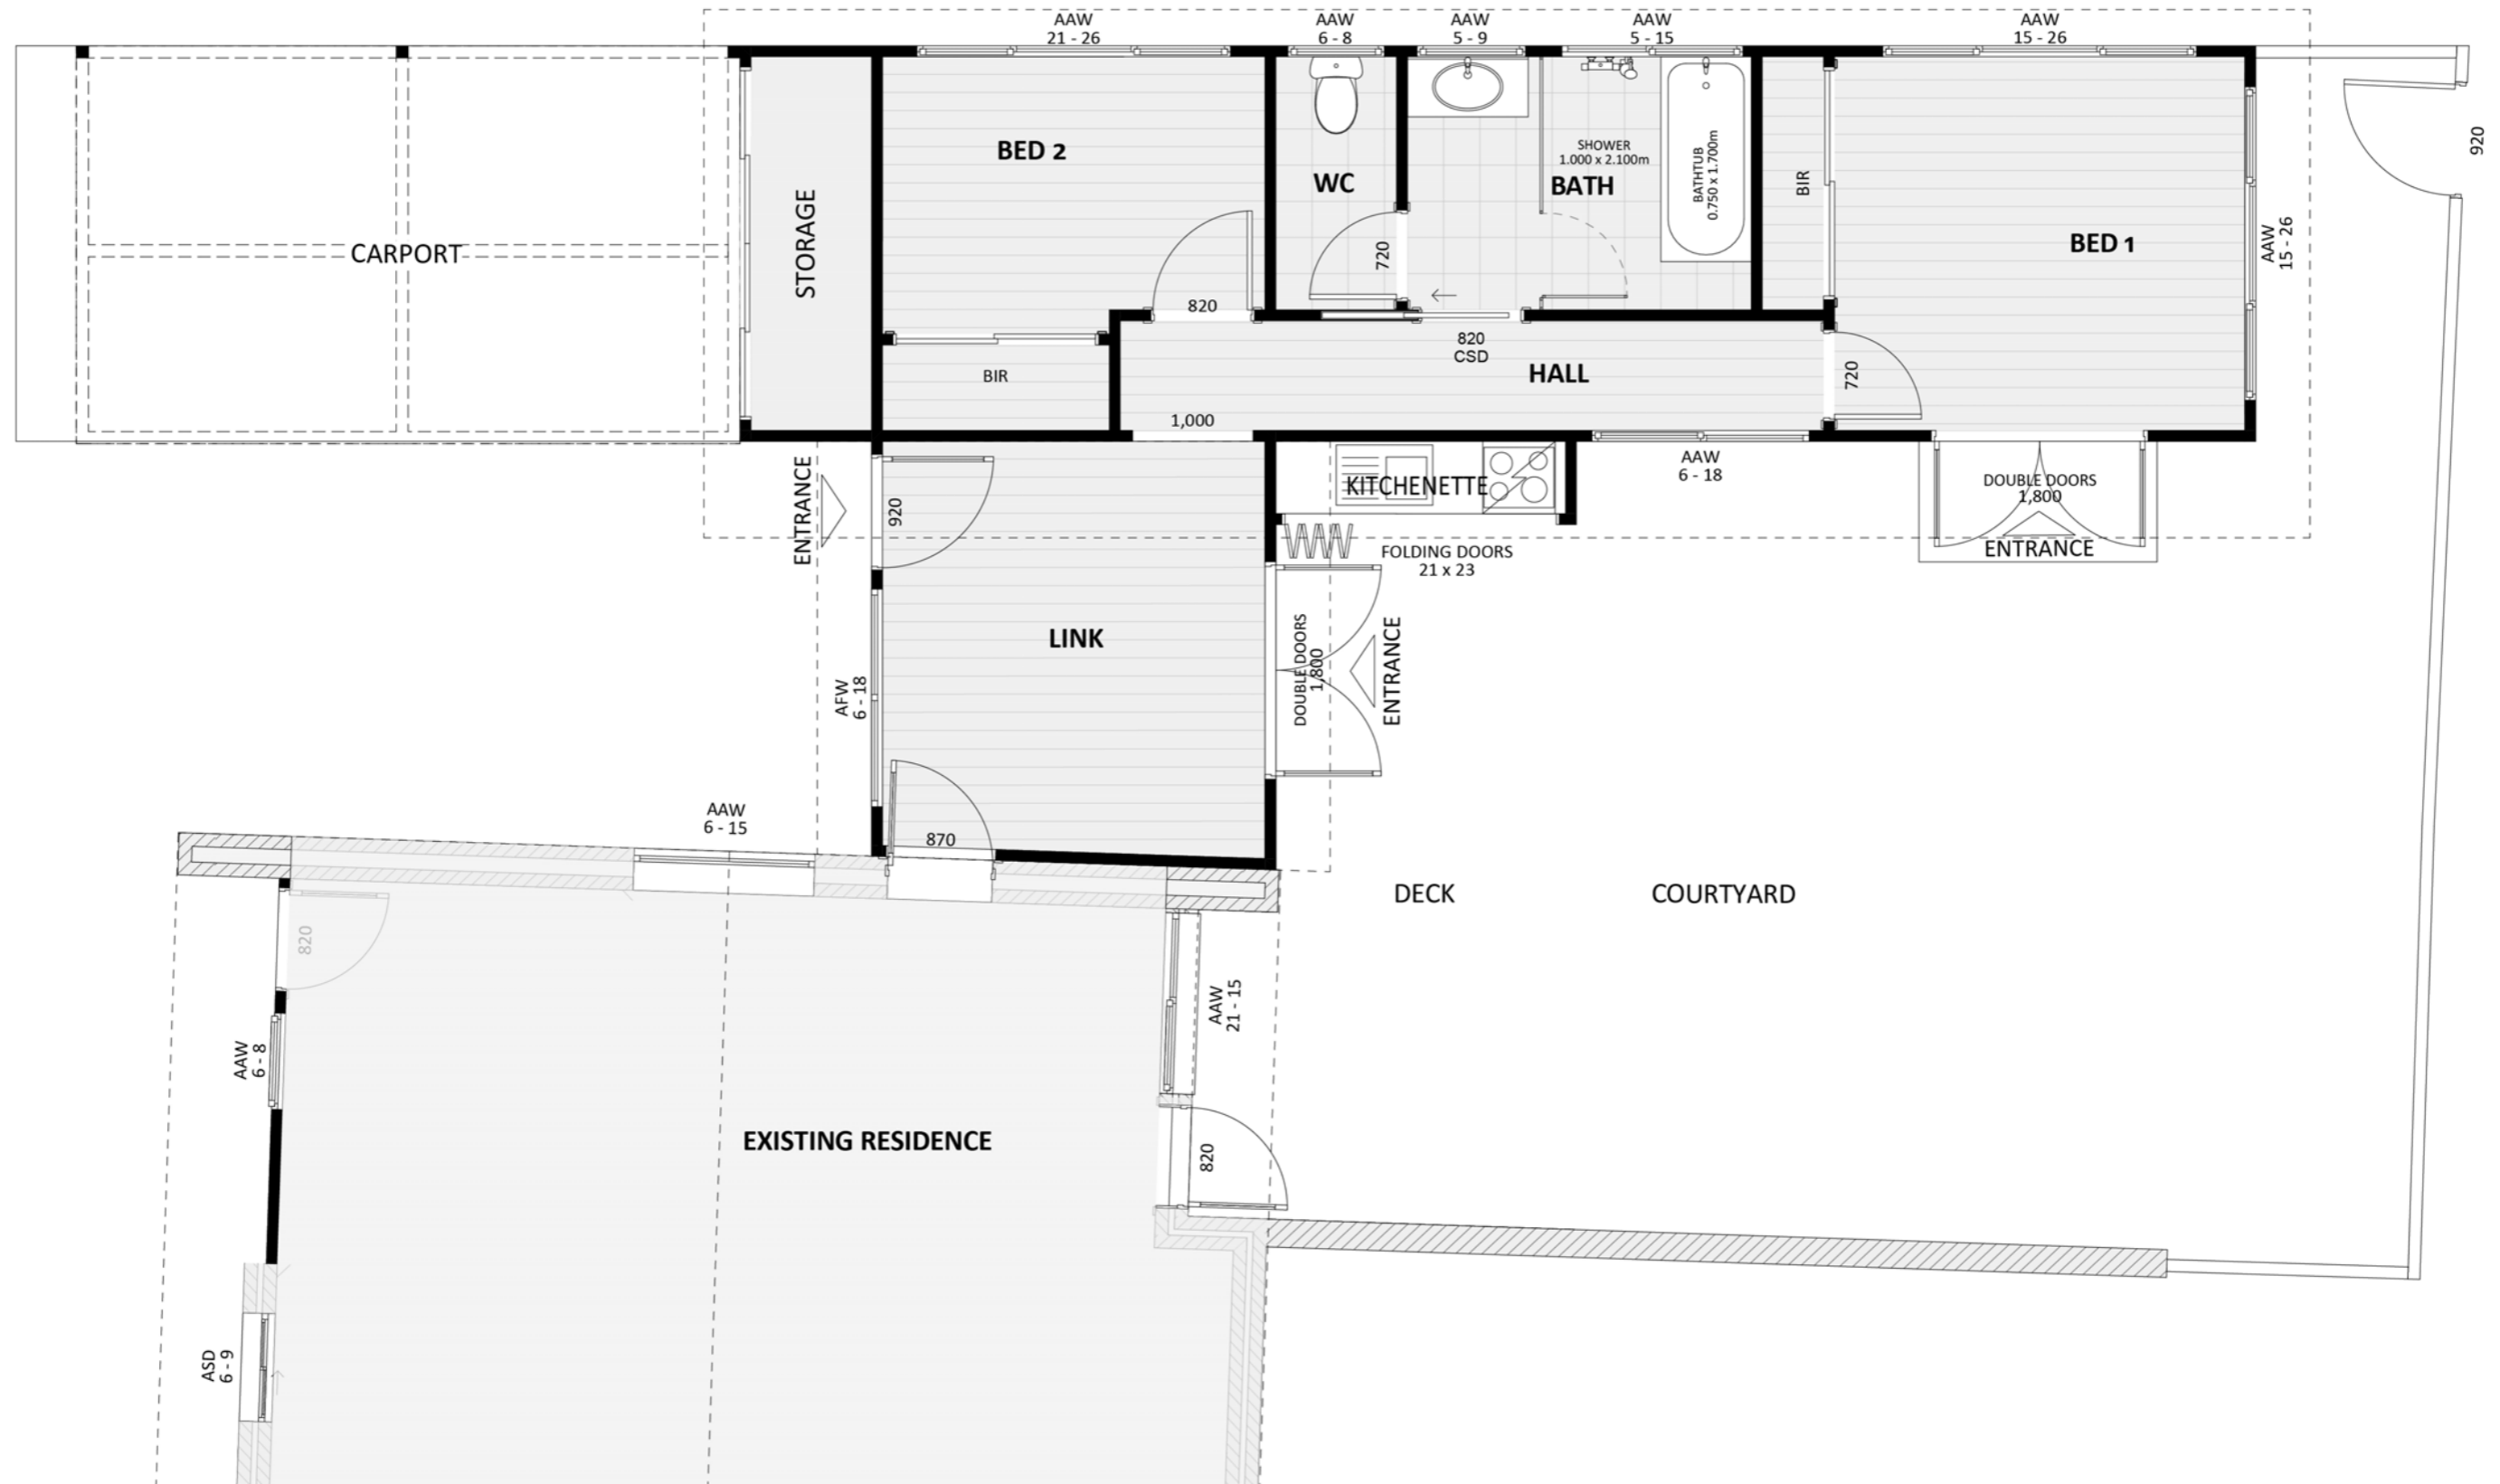

# 1225

ACT Building Lic: 2012767

**FIXED**  
**PRICE**  
**EXTENSIONS**

Colorbond Cladding  
Colour: Ironstone

Colorbond Roof Coverings  
Colour: Shale Grey

Aluminium Window and Door Frames  
Colour: White

An elevation is the height of the structure from ground level to the height of the roof.

**ELEVATION 01**

**ELEVATION 02**

An elevation is the height of the structure from ground level to the height of the roof.