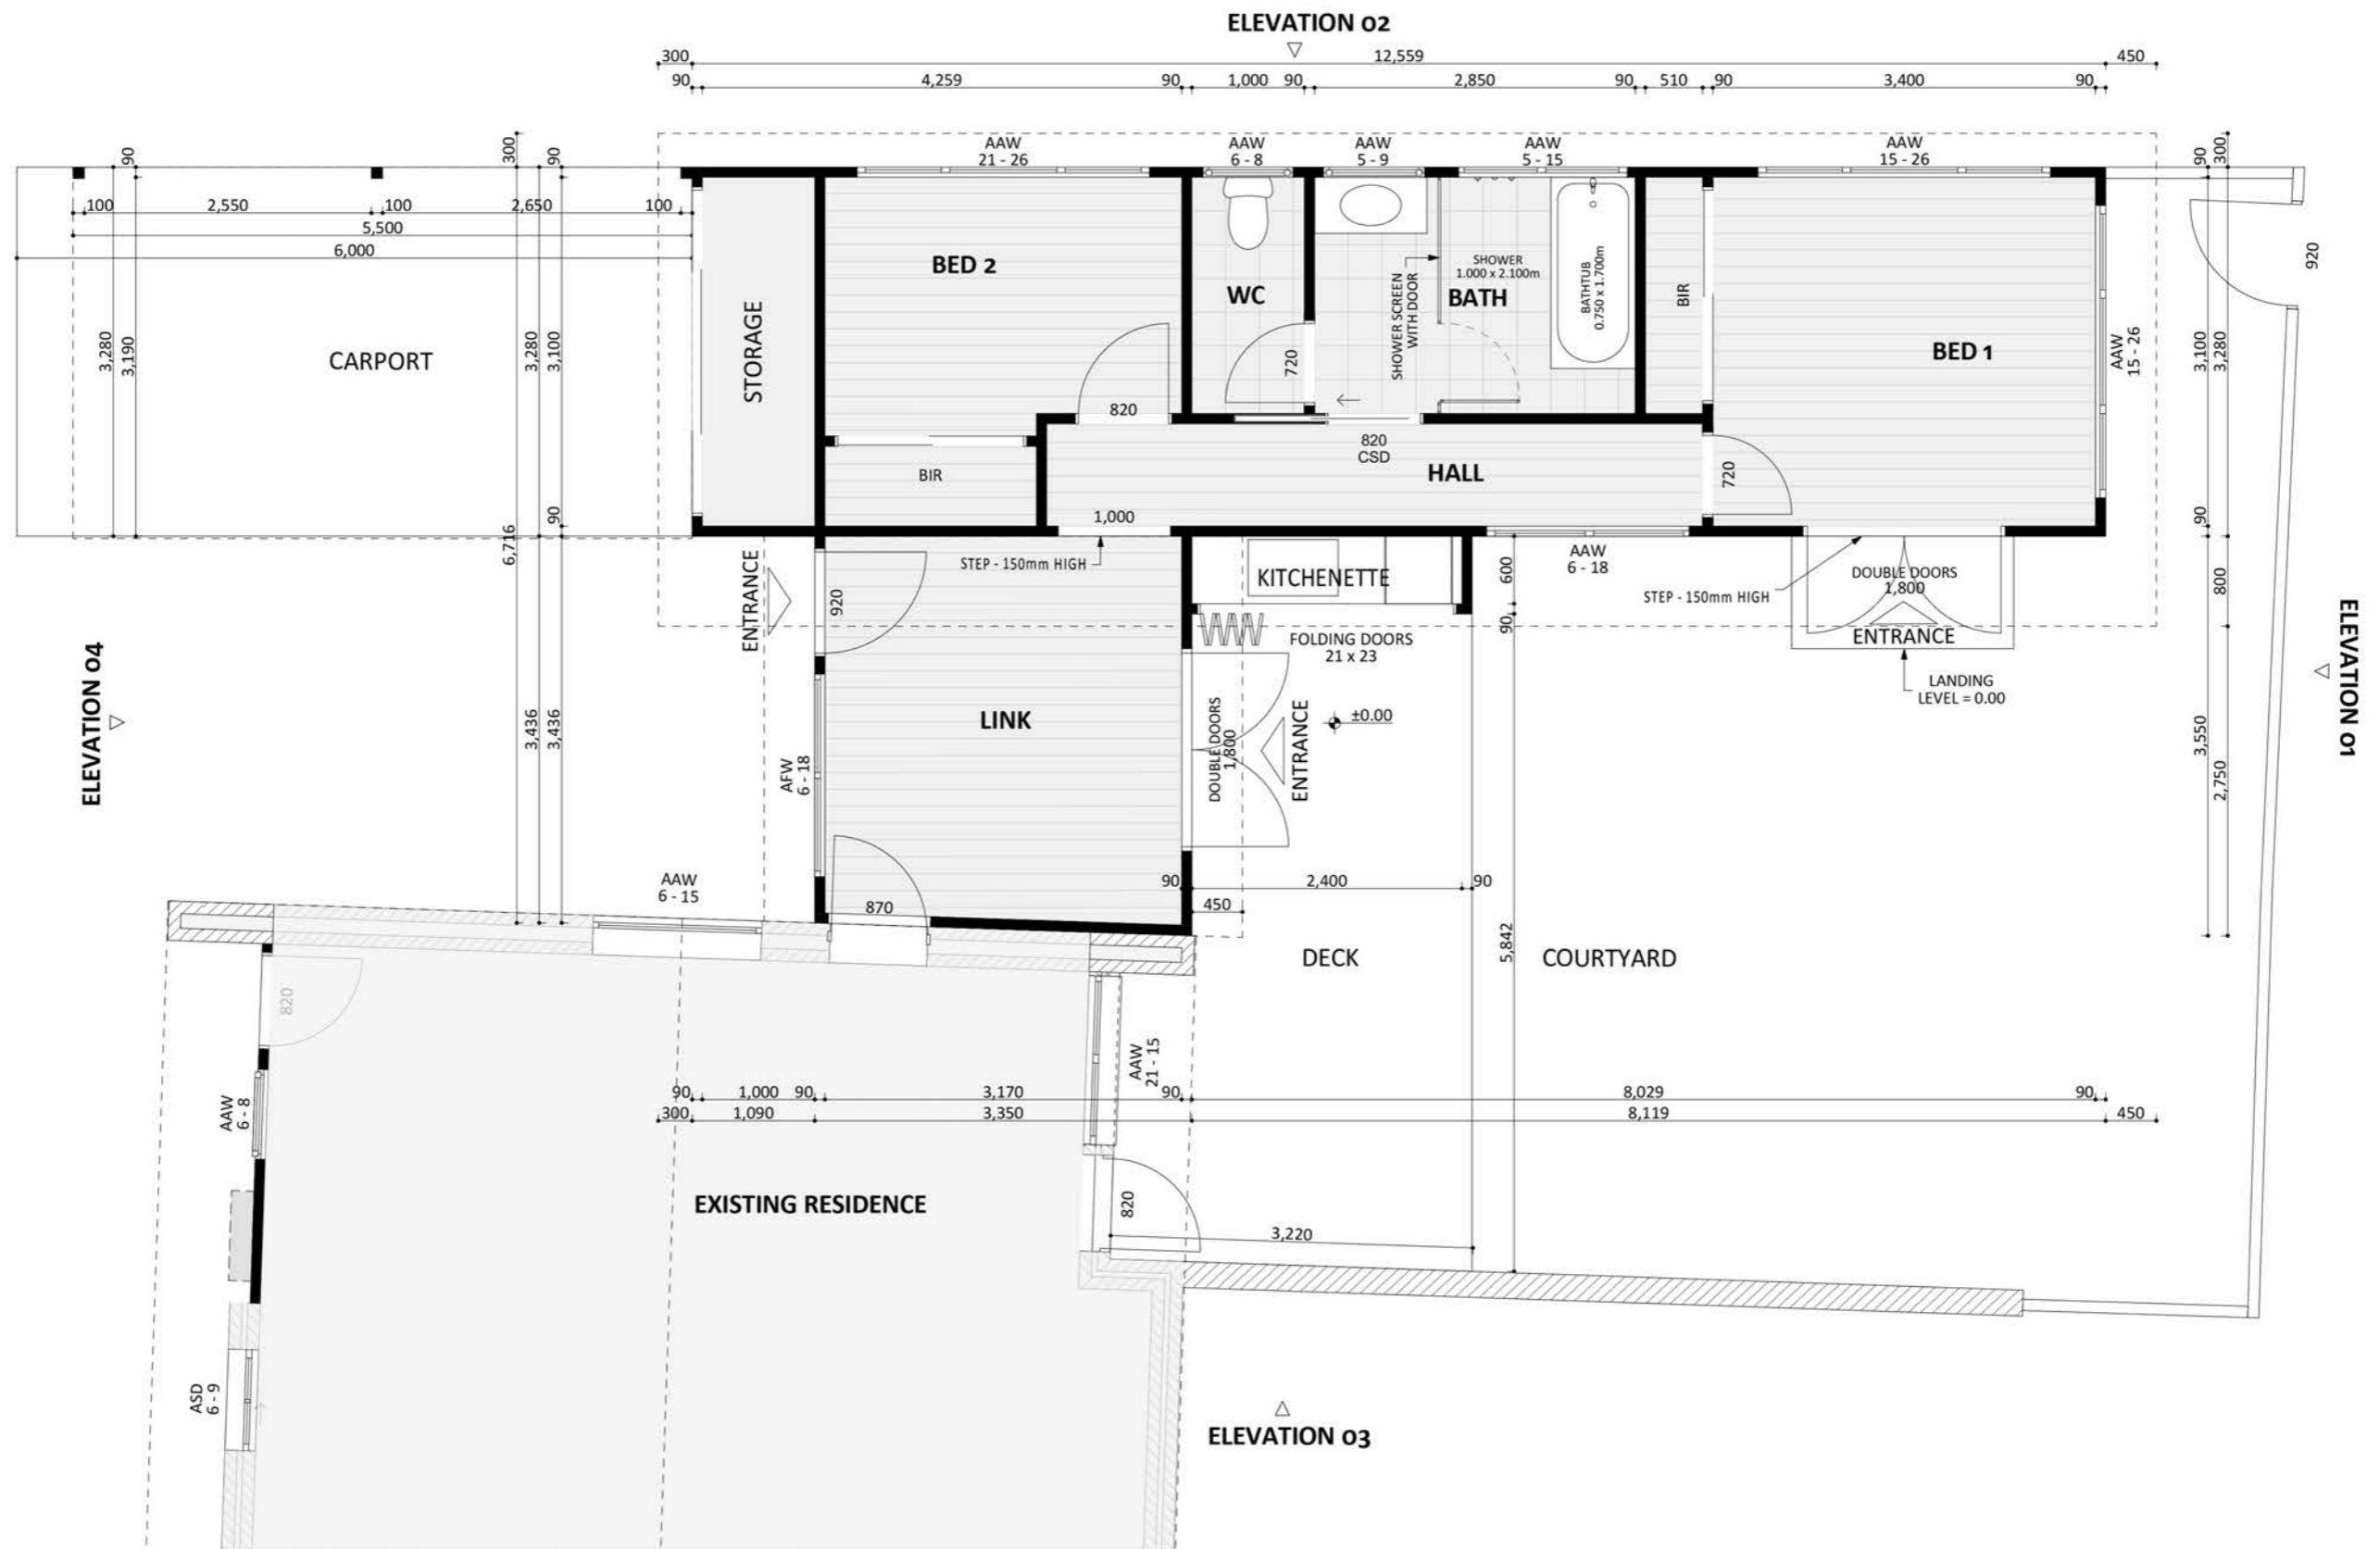

# 1225

ACT Building Lic: 2012767

**FIXED**  
**PRICE**  
**EXTENSIONS**

Colorbond Cladding  
Colour: Ironstone

Colorbond Roof Coverings  
Colour: Shale Grey

Aluminium Window and Door Frames  
Colour: White

An elevation is the height of the structure from ground level to the height of the roof.

**ELEVATION 01**

**ELEVATION 02**

An elevation is the height of the structure from ground level to the height of the roof.