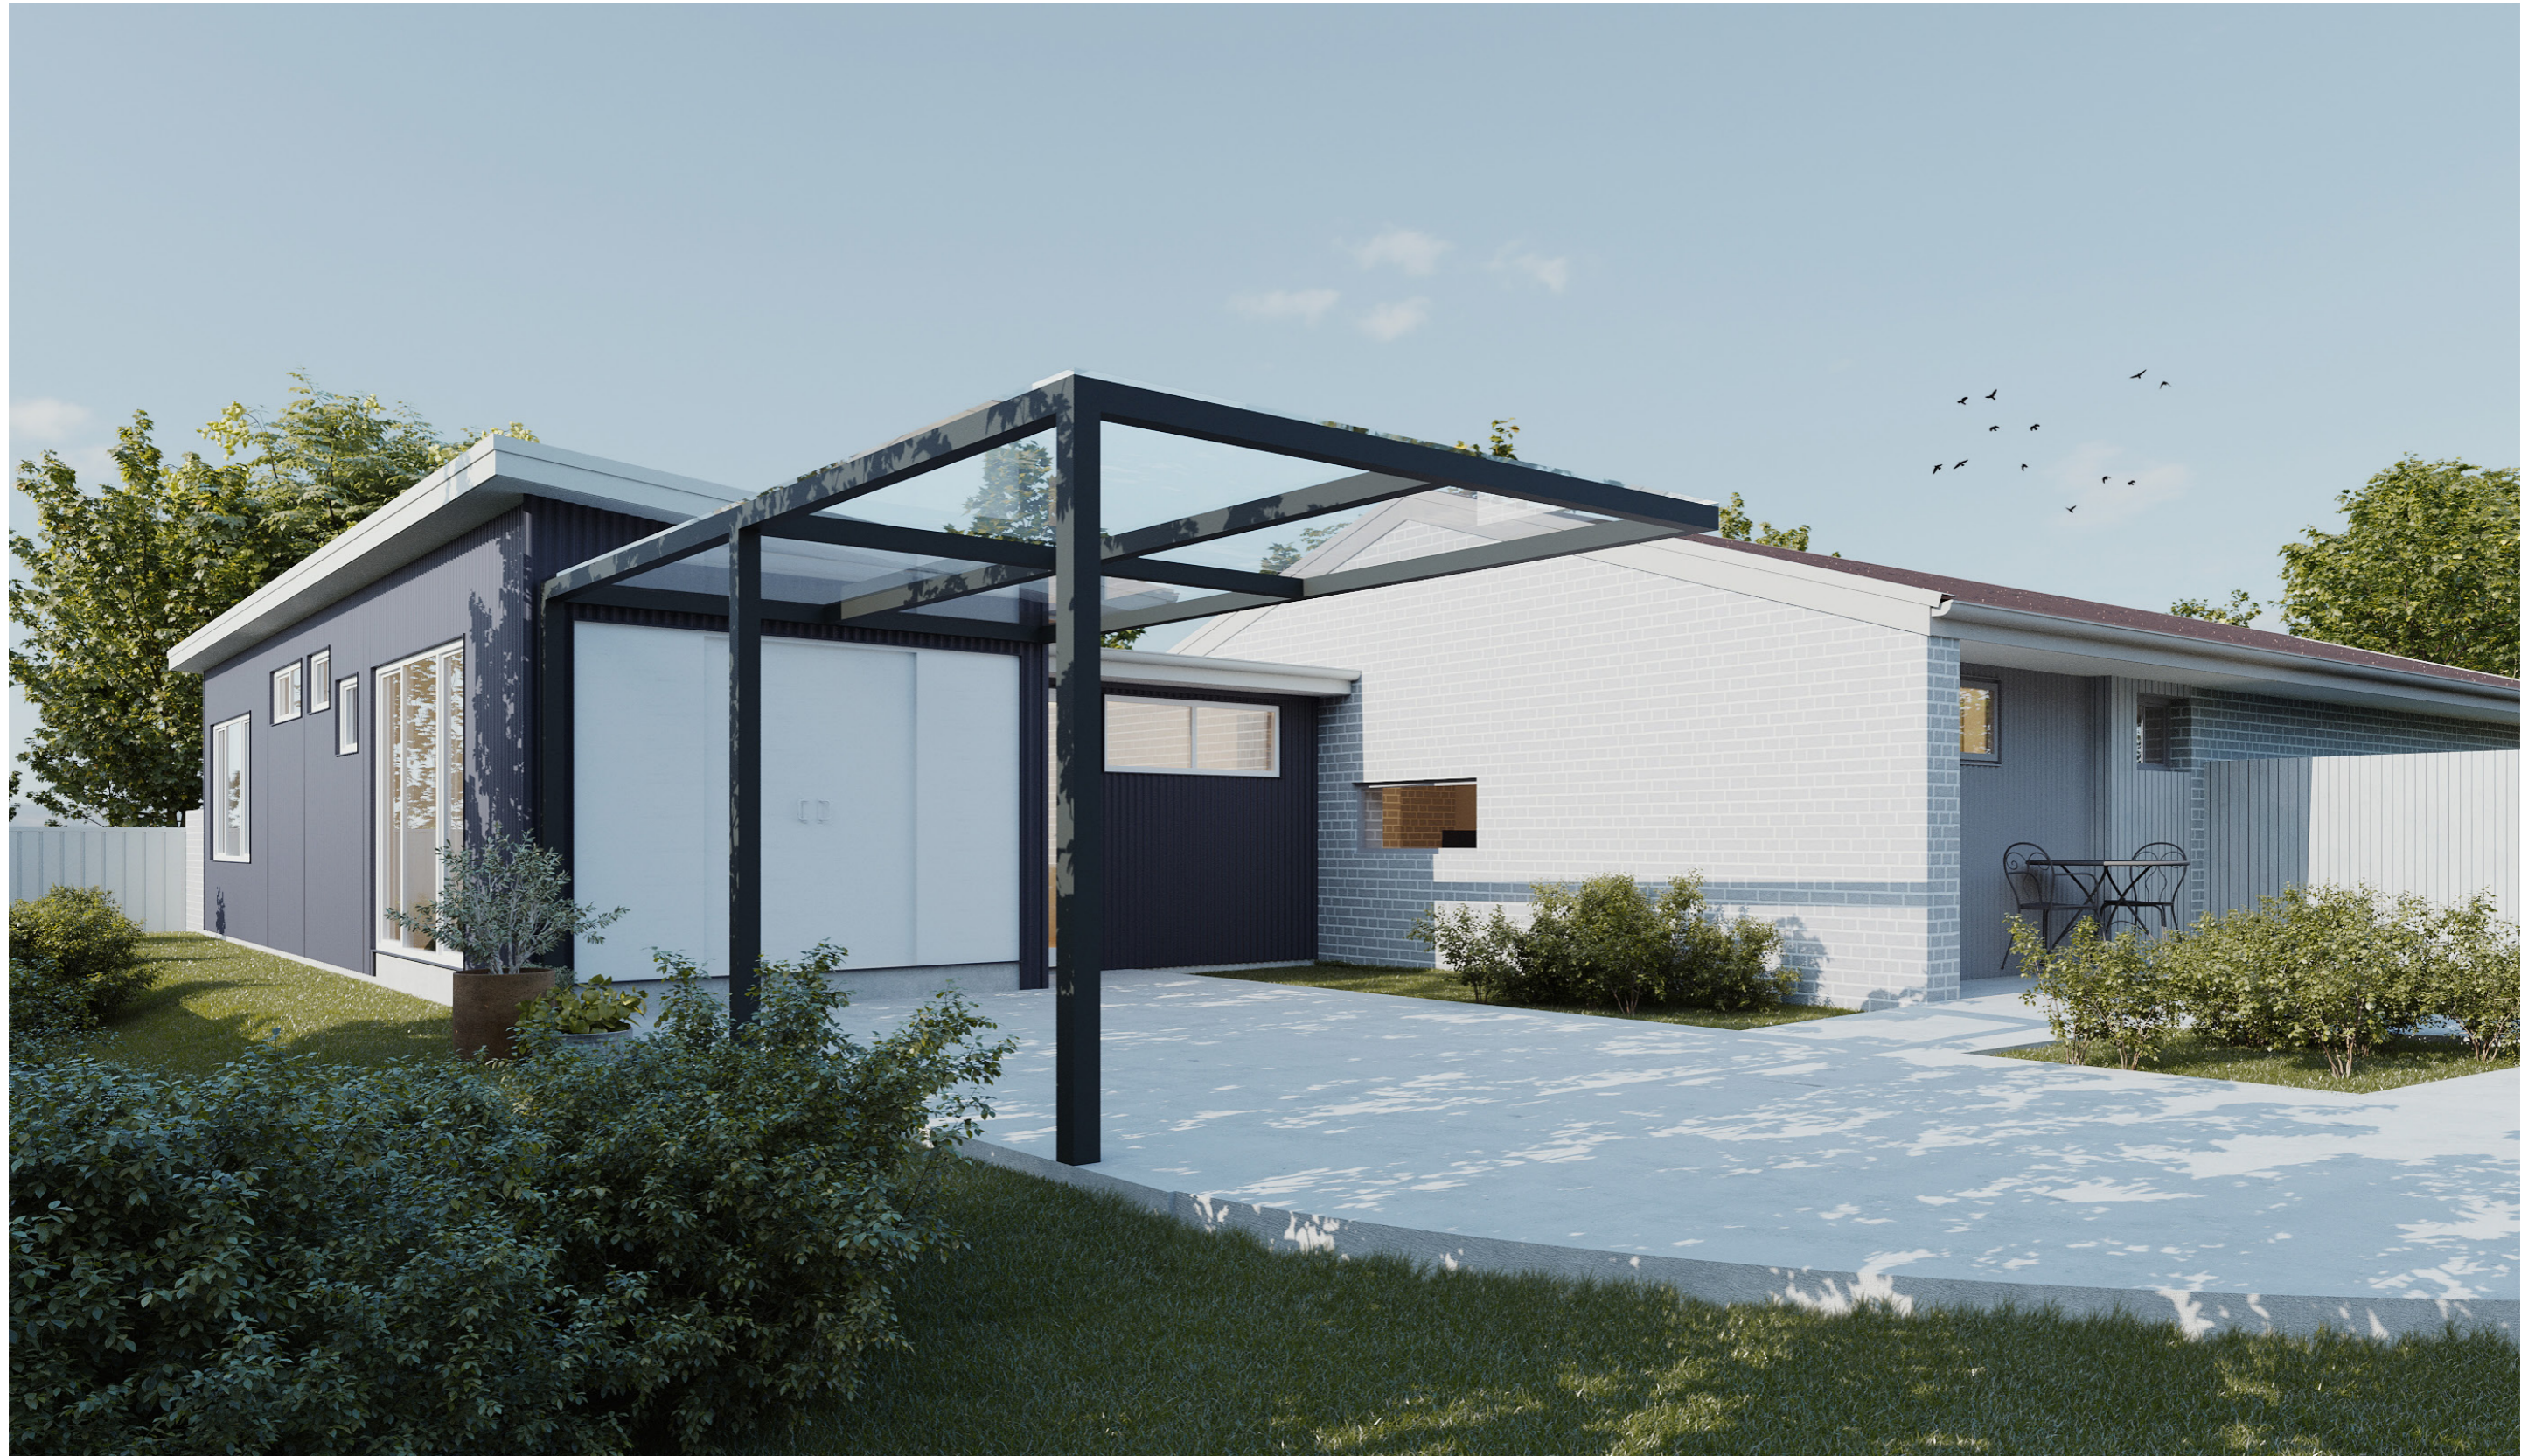

# 1225

ACT Building Lic: 2012767

**FIXED**  
**PRICE**  
**EXTENSIONS**

Colorbond Cladding  
Colour: Ironstone

Colorbond Roof Coverings  
Colour: Shale Grey

Aluminium Window and Door Frames  
Colour: White

An elevation is the height of the structure from ground level to the height of the roof.

**ELEVATION 01**

**ELEVATION 02**

An elevation is the height of the structure from ground level to the height of the roof.