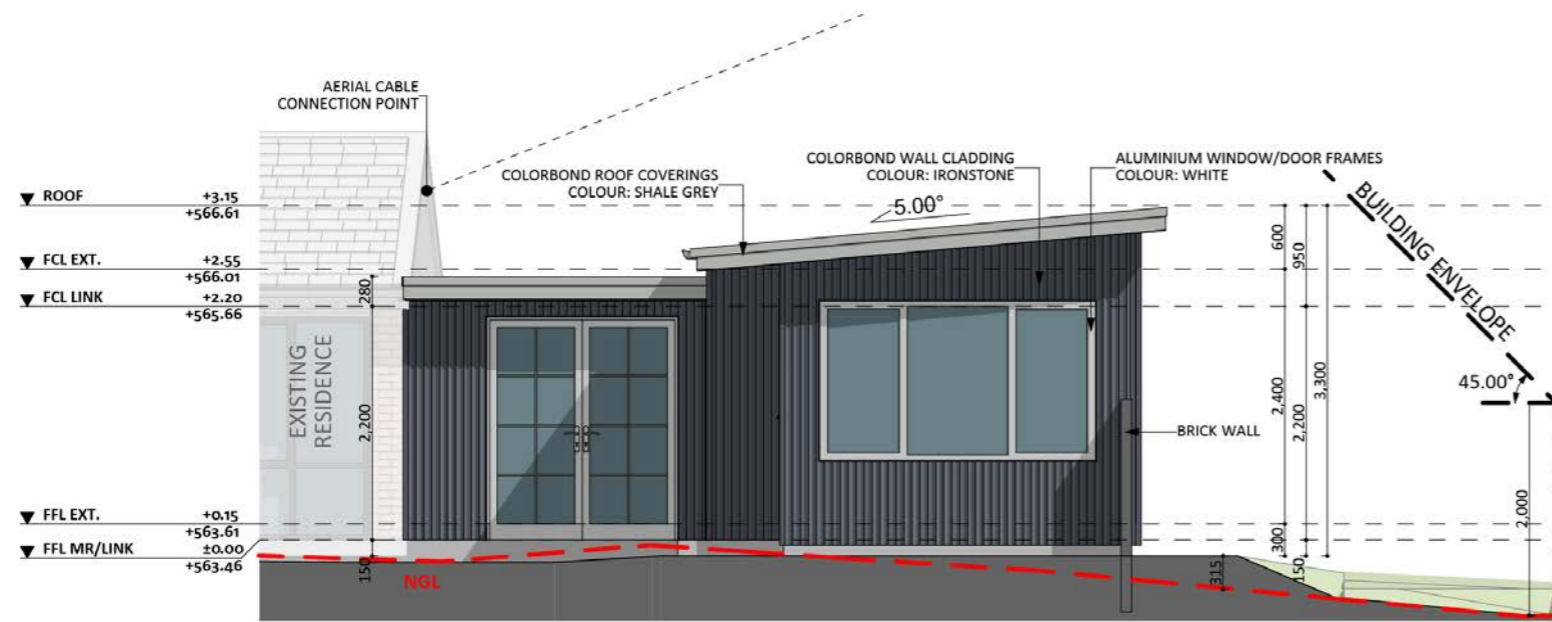

# 1225

ACT Building Lic: 2012767

**FIXED**  
**PRICE**  
**EXTENSIONS**

Colorbond Cladding  
Colour: Ironstone

Colorbond Roof Coverings  
Colour: Shale Grey

Aluminium Window and Door Frames  
Colour: White

An elevation is the height of the structure from ground level to the height of the roof.

**ELEVATION 01**

**ELEVATION 02**

An elevation is the height of the structure from ground level to the height of the roof.

**ELEVATION 03**

**ELEVATION 04**

 **FIXED  
PRICE  
EXTENSIONS**

[fixedpriceextensions.com.au](http://fixedpriceextensions.com.au)  
[canberragrannyflatbuilders.com.au](http://canberragrannyflatbuilders.com.au)