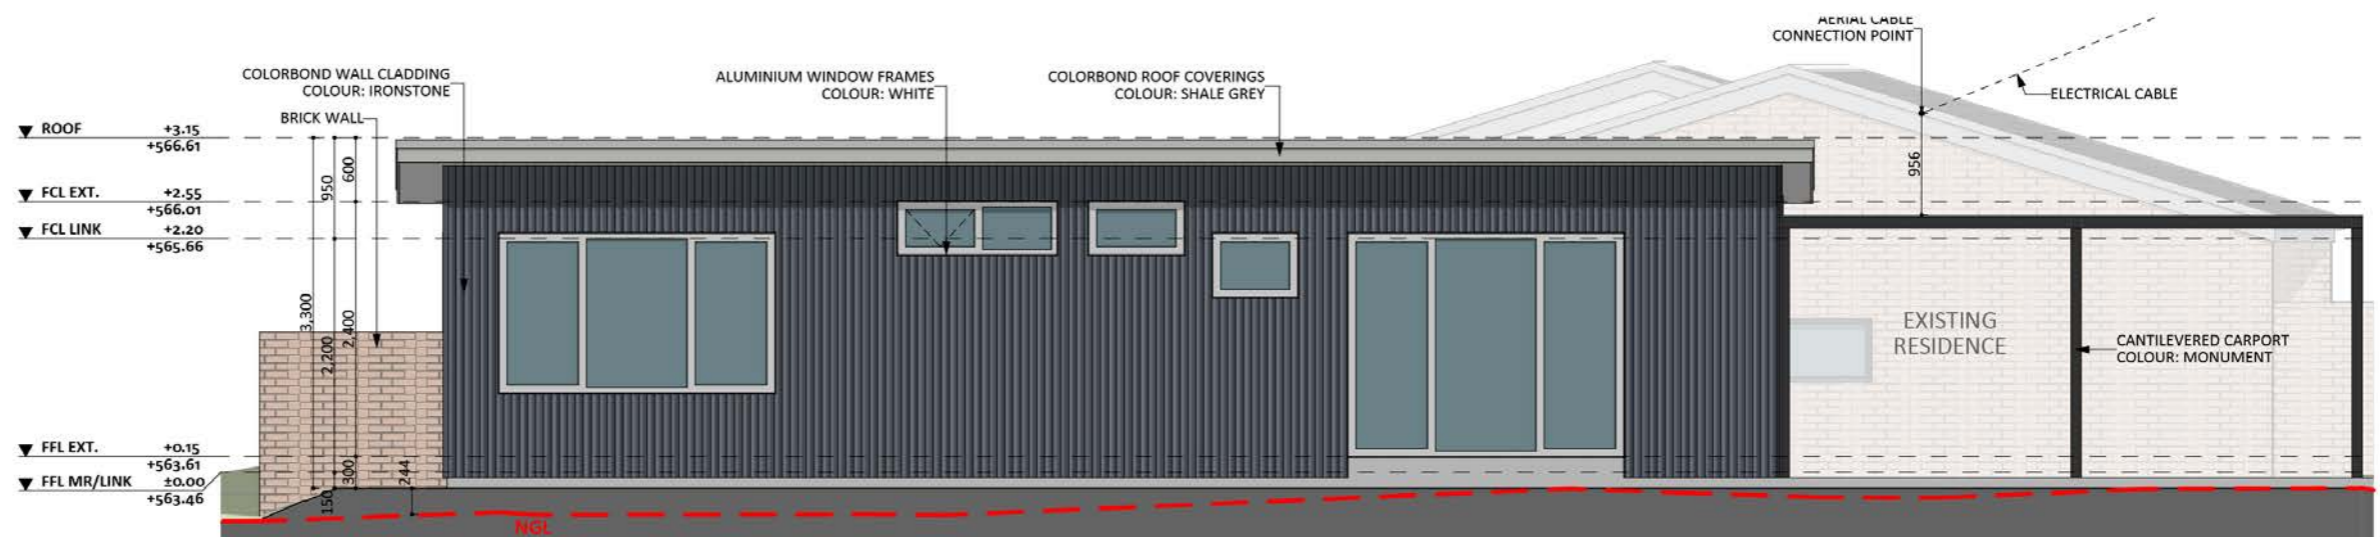

# 1225

ACT Building Lic: 2012767

**FIXED**  
**PRICE**  
**EXTENSIONS**

Colorbond Cladding  
Colour: Ironstone

Colorbond Roof Coverings  
Colour: Shale Grey

Aluminium Window and Door Frames  
Colour: White

An elevation is the height of the structure from ground level to the height of the roof.

**ELEVATION 01**

**ELEVATION 02**

An elevation is the height of the structure from ground level to the height of the roof.

**ELEVATION 03**

**ELEVATION 04**

 **FIXED  
PRICE  
EXTENSIONS**

[fixedpriceextensions.com.au](http://fixedpriceextensions.com.au)  
[canberragrannyflatbuilders.com.au](http://canberragrannyflatbuilders.com.au)