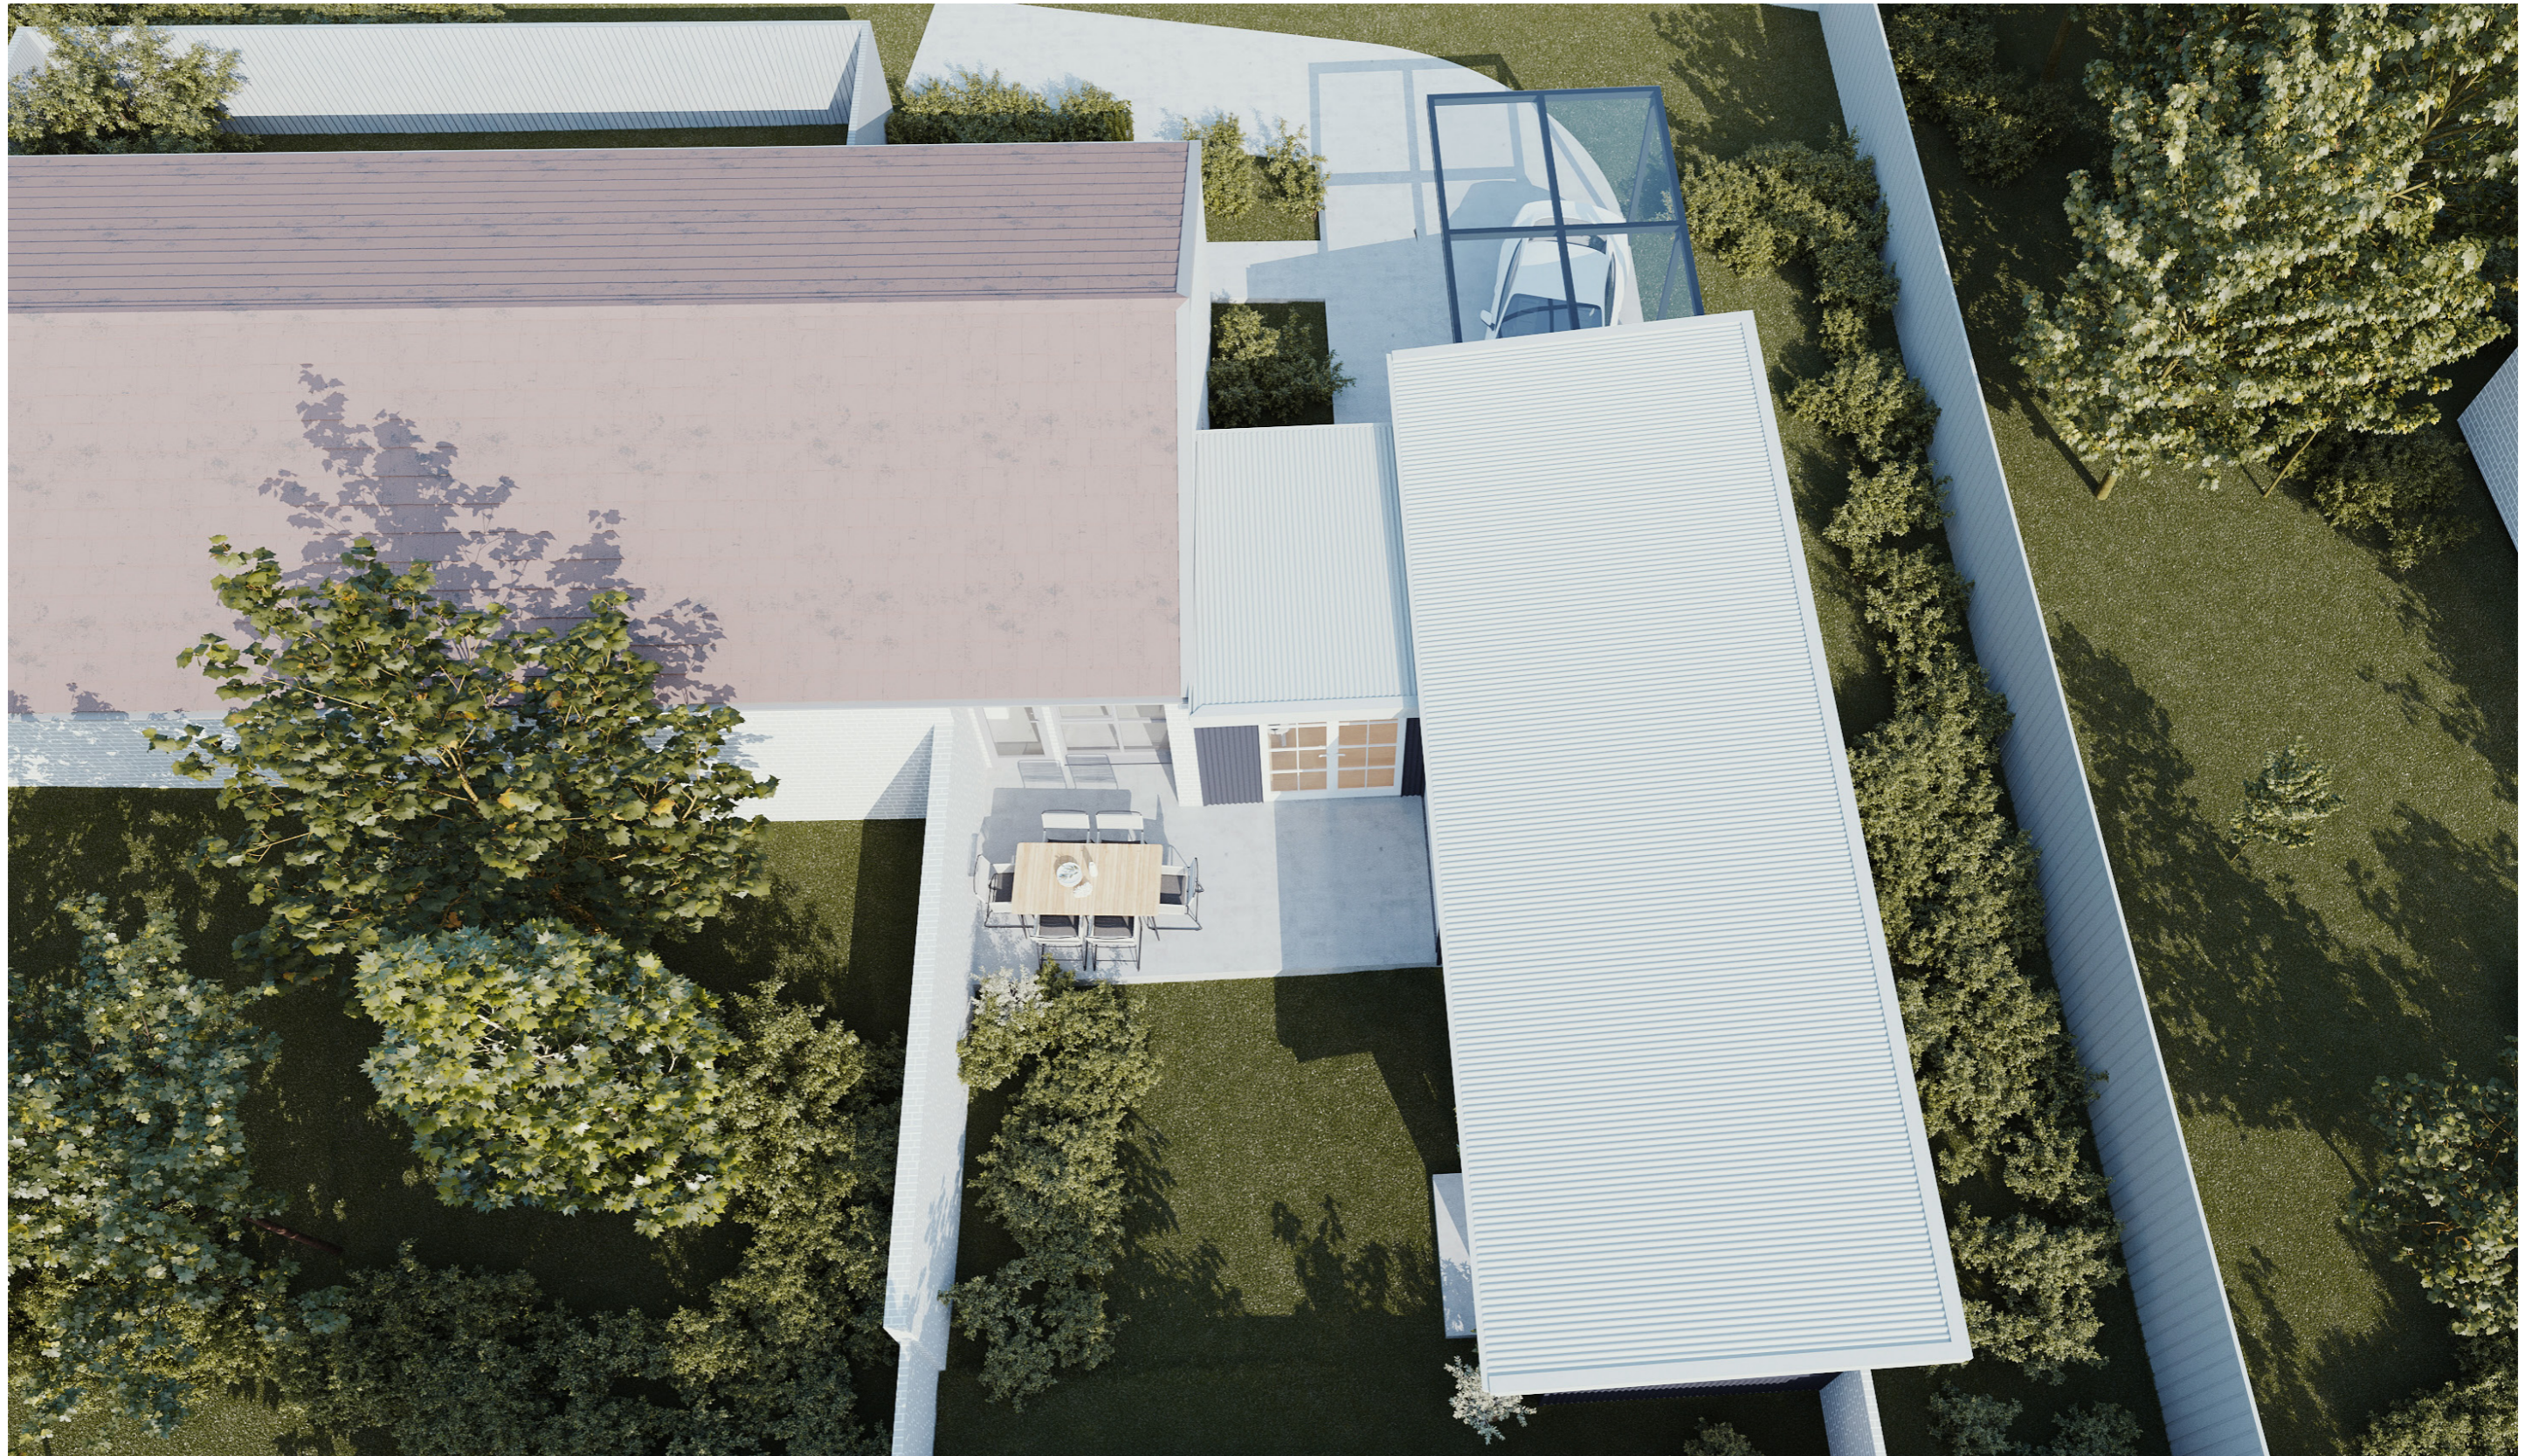

# 1225

ACT Building Lic: 2012767

**FIXED**  
**PRICE**  
**EXTENSIONS**

Colorbond Cladding  
Colour: Ironstone

Colorbond Roof Coverings  
Colour: Shale Grey

Aluminium Window and Door Frames  
Colour: White

An elevation is the height of the structure from ground level to the height of the roof.

**ELEVATION 01**

**ELEVATION 02**

An elevation is the height of the structure from ground level to the height of the roof.