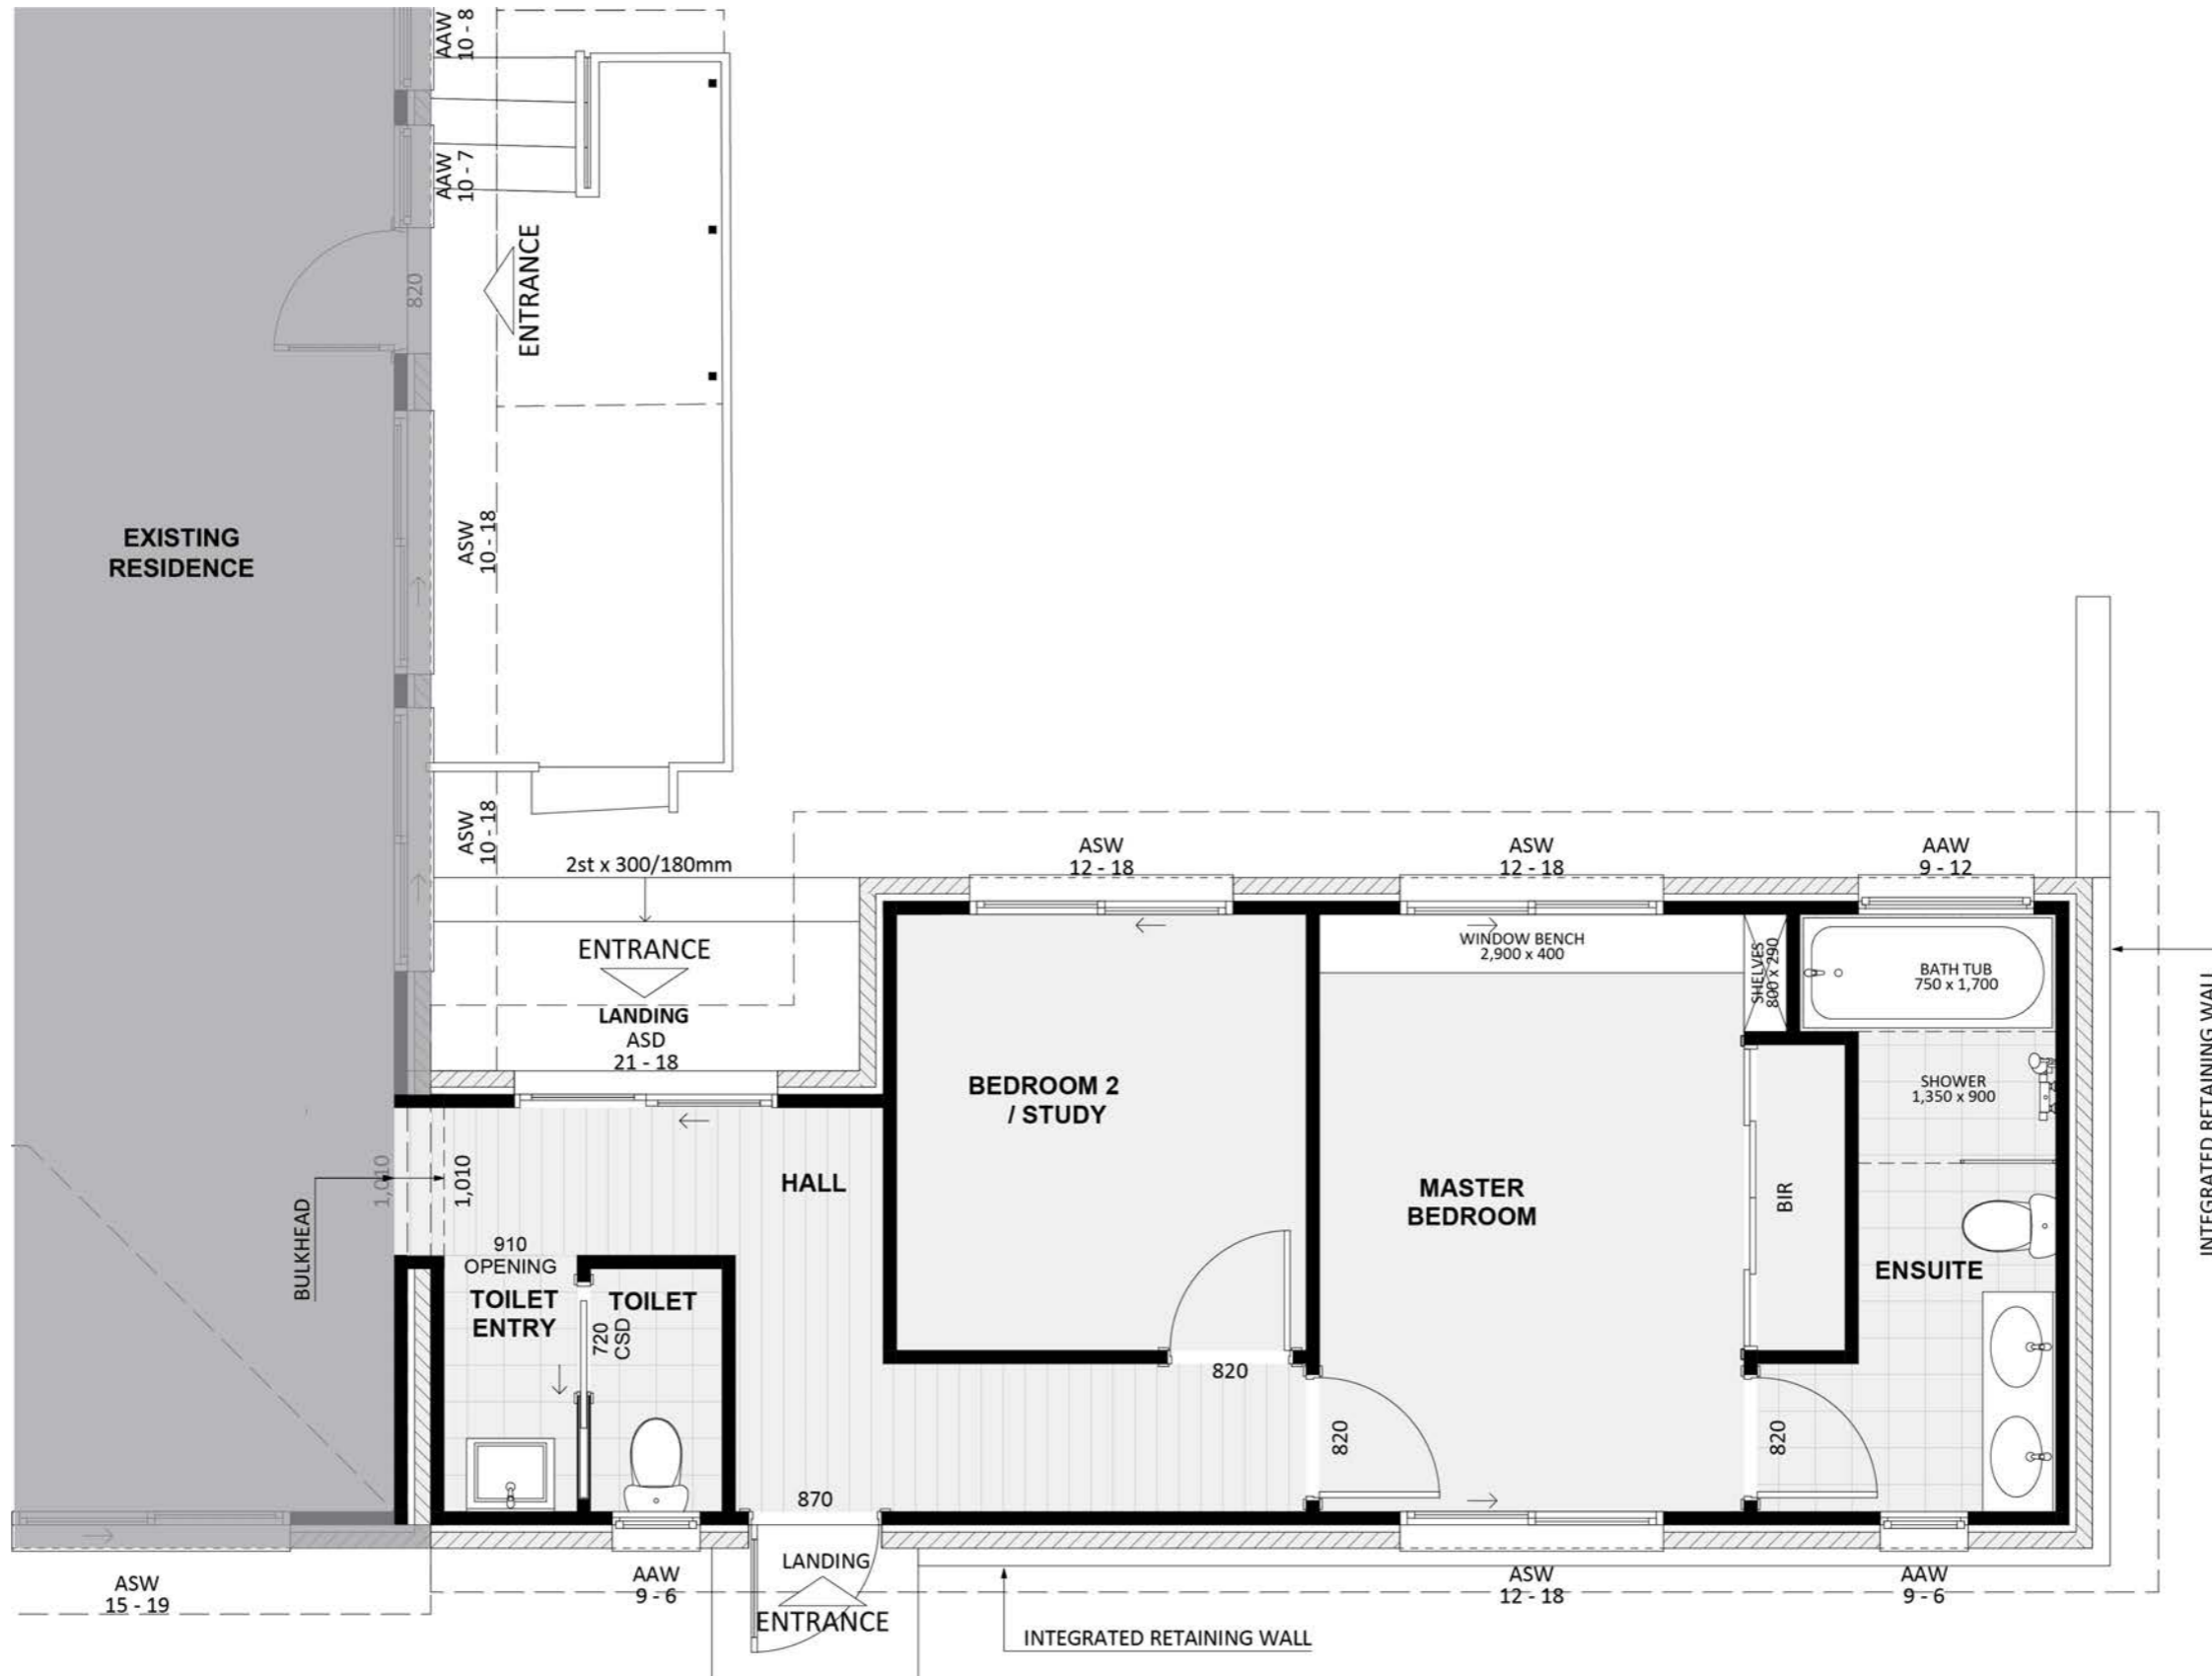

1222

ACT Building Lic: 2012767

**FIXED
PRICE
EXTENSIONS**

Colorbond Roof
Colour: Monument

Gutters
Colour: Monument

Brick Veneer
Colour: Match Existing

Aluminium Windows and Doors
Colour: White

An elevation is the height of the structure from ground level to the height of the roof.

ELEVATION 03

ELEVATION 04

An elevation is the height of the structure from ground level to the height of the roof.

ELEVATION 01

ELEVATION 02

 **FIXED
PRICE
EXTENSIONS**

fixedpriceextensions.com.au
canberragrannyflatbuilders.com.au