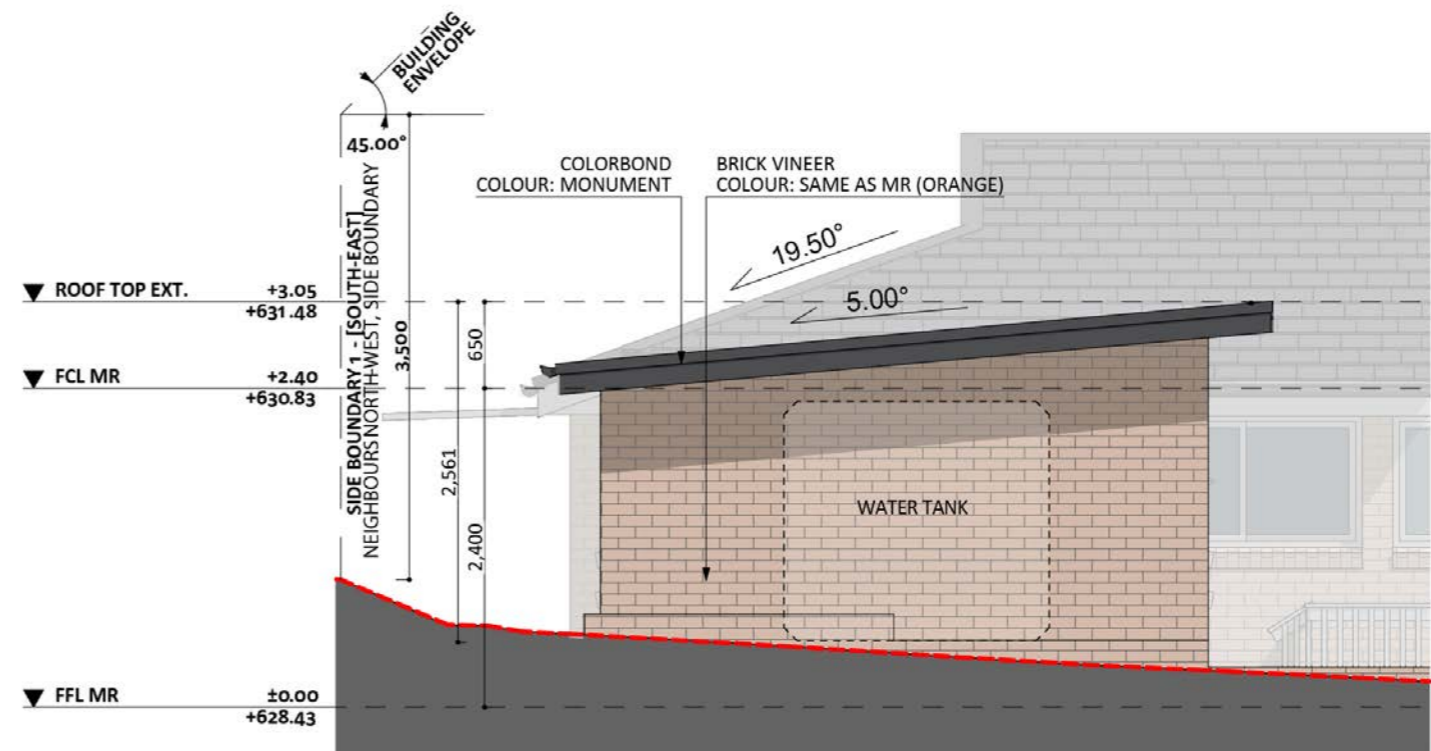

1222

ACT Building Lic: 2012767

**FIXED
PRICE
EXTENSIONS**

Colorbond Roof
Colour: Monument

Gutters
Colour: Monument

Brick Veneer
Colour: Match Existing

Aluminium Windows and Doors
Colour: White

An elevation is the height of the structure from ground level to the height of the roof.

ELEVATION 03

ELEVATION 04

An elevation is the height of the structure from ground level to the height of the roof.

ELEVATION 01

ELEVATION 02

 **FIXED
PRICE
EXTENSIONS**

fixedpriceextensions.com.au
canberragrannyflatbuilders.com.au