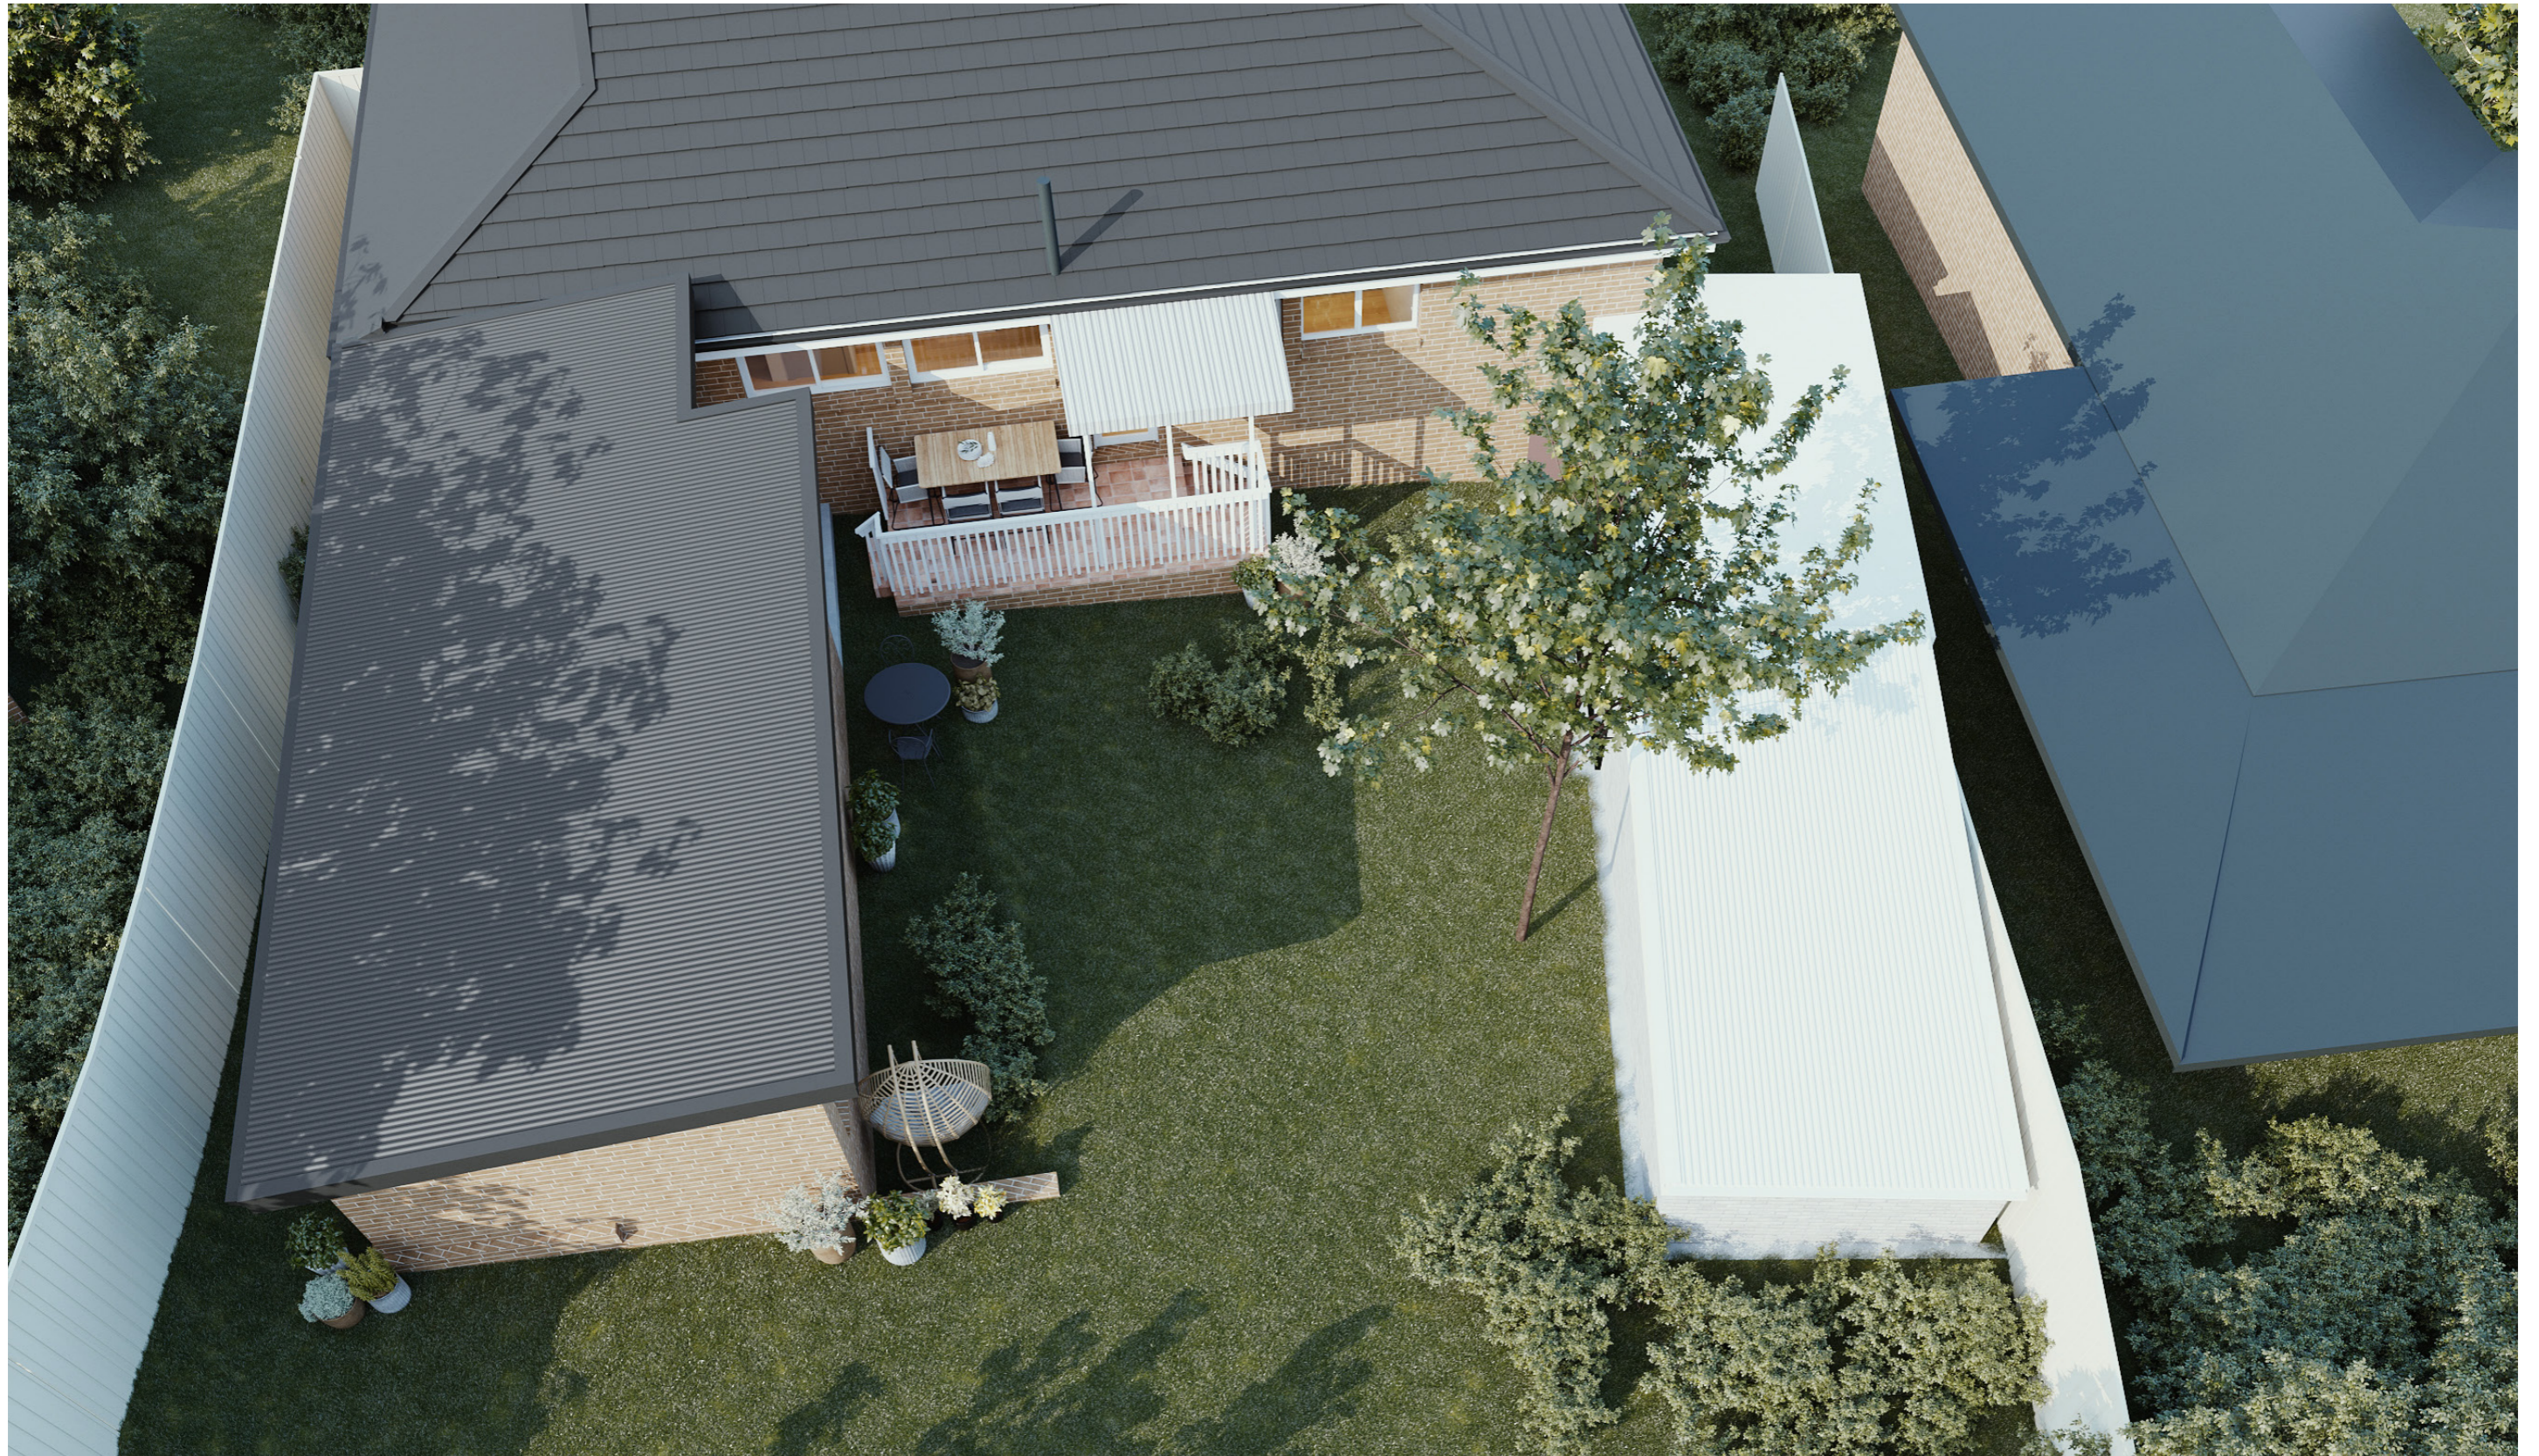

1222

ACT Building Lic: 2012767

**FIXED
PRICE
EXTENSIONS**

Colorbond Roof
Colour: Monument

Gutters
Colour: Monument

Brick Veneer
Colour: Match Existing

Aluminium Windows and Doors
Colour: White

An elevation is the height of the structure from ground level to the height of the roof.

ELEVATION 03

ELEVATION 04

An elevation is the height of the structure from ground level to the height of the roof.

ELEVATION 01

ELEVATION 02

 **FIXED
PRICE
EXTENSIONS**

fixedpriceextensions.com.au
canberragrannyflatbuilders.com.au