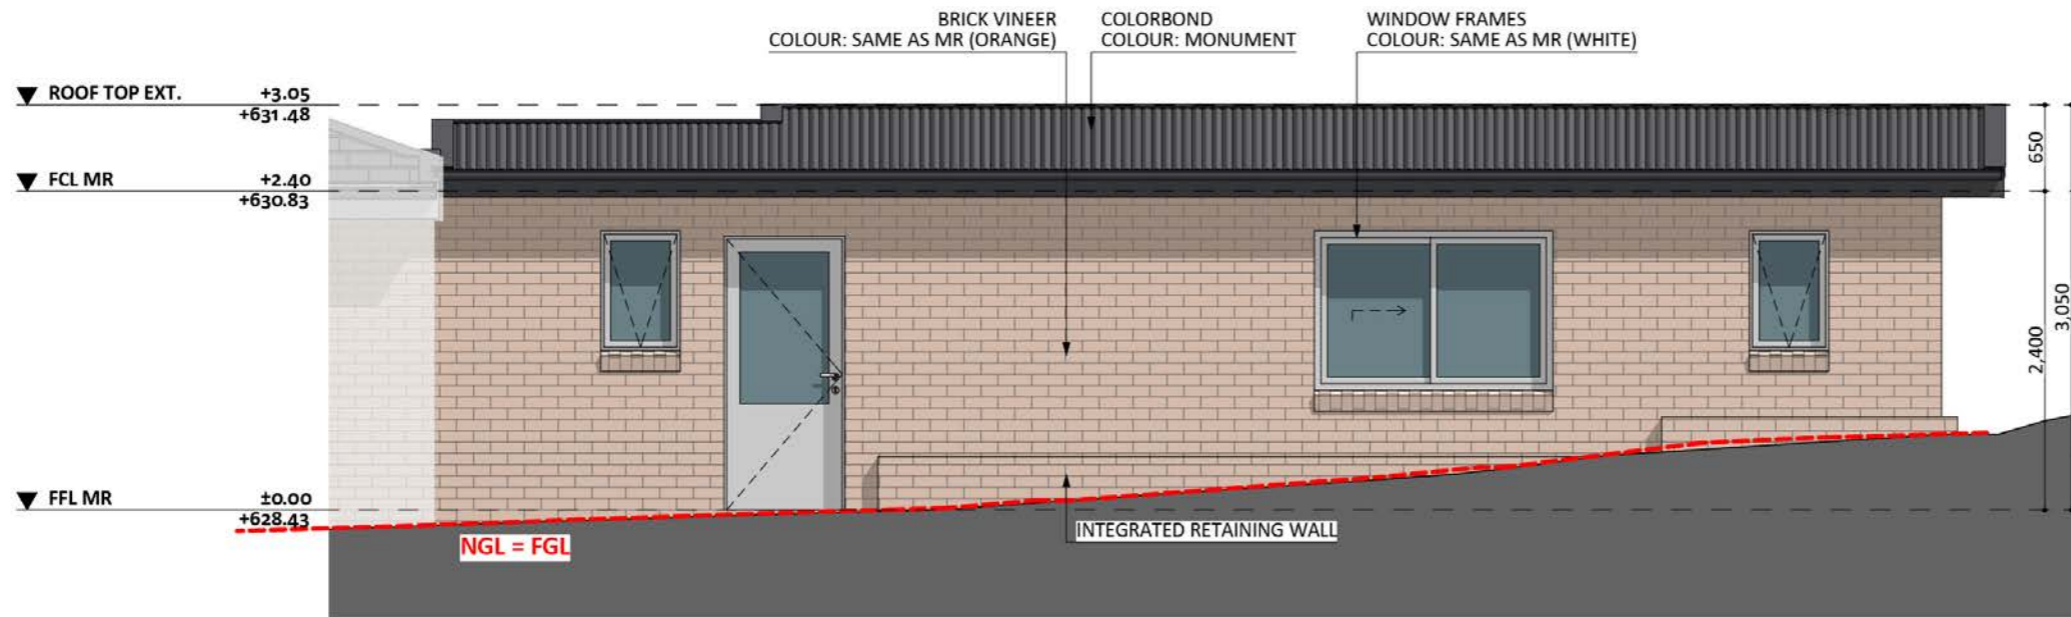

1222

ACT Building Lic: 2012767

**FIXED
PRICE
EXTENSIONS**

Colorbond Roof
Colour: Monument

Gutters
Colour: Monument

Brick Veneer
Colour: Match Existing

Aluminium Windows and Doors
Colour: White

An elevation is the height of the structure from ground level to the height of the roof.

ELEVATION 03

ELEVATION 04

An elevation is the height of the structure from ground level to the height of the roof.

ELEVATION 01

ELEVATION 02

 **FIXED
PRICE
EXTENSIONS**

fixedpriceextensions.com.au
canberragrannyflatbuilders.com.au