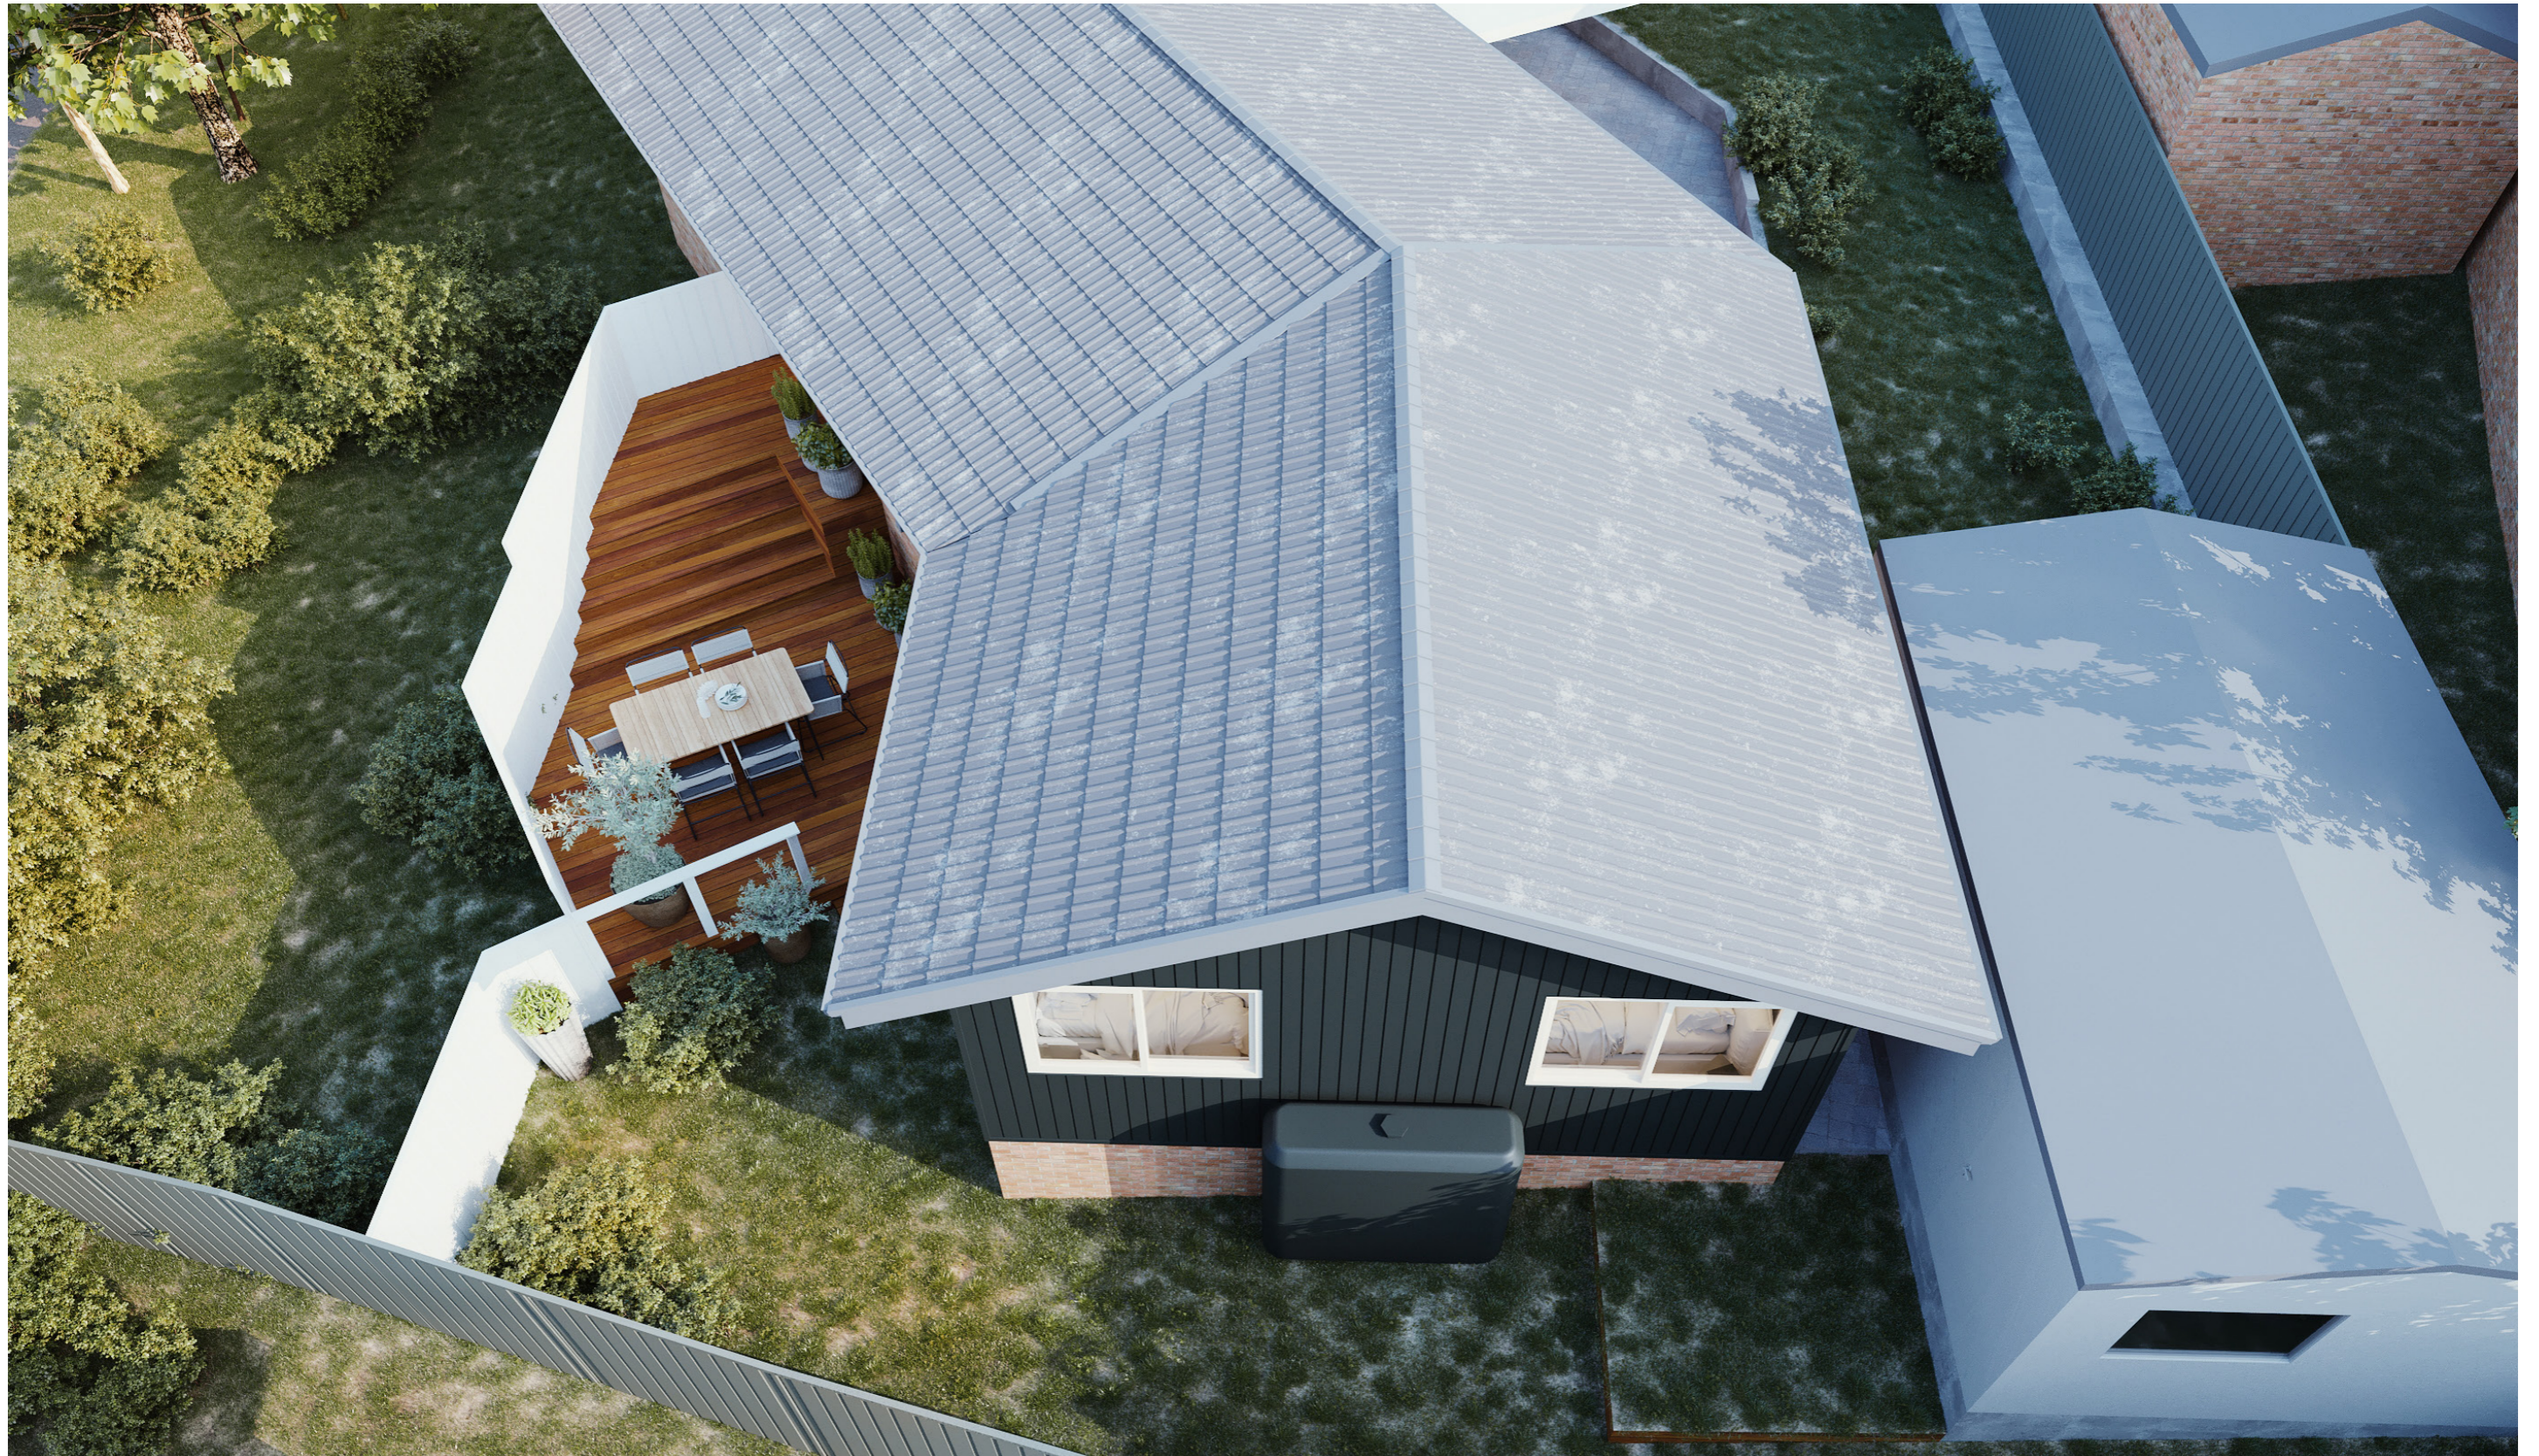

1222

ACT Building Lic: 2012767

**FIXED
PRICE
EXTENSIONS**

Eaves and Ridge Lines
Colour: Match Existing

Tile Roof
Colour: Match Existing

Steeline Bonville Flat Metal Cladding
Colour: Monument

Aluminium Window/Door Frames
Colour: Dune

An elevation is the height of the structure from ground level to the height of the roof.

An elevation is the height of the structure from ground level to the height of the roof.

 **FIXED
PRICE
EXTENSIONS**