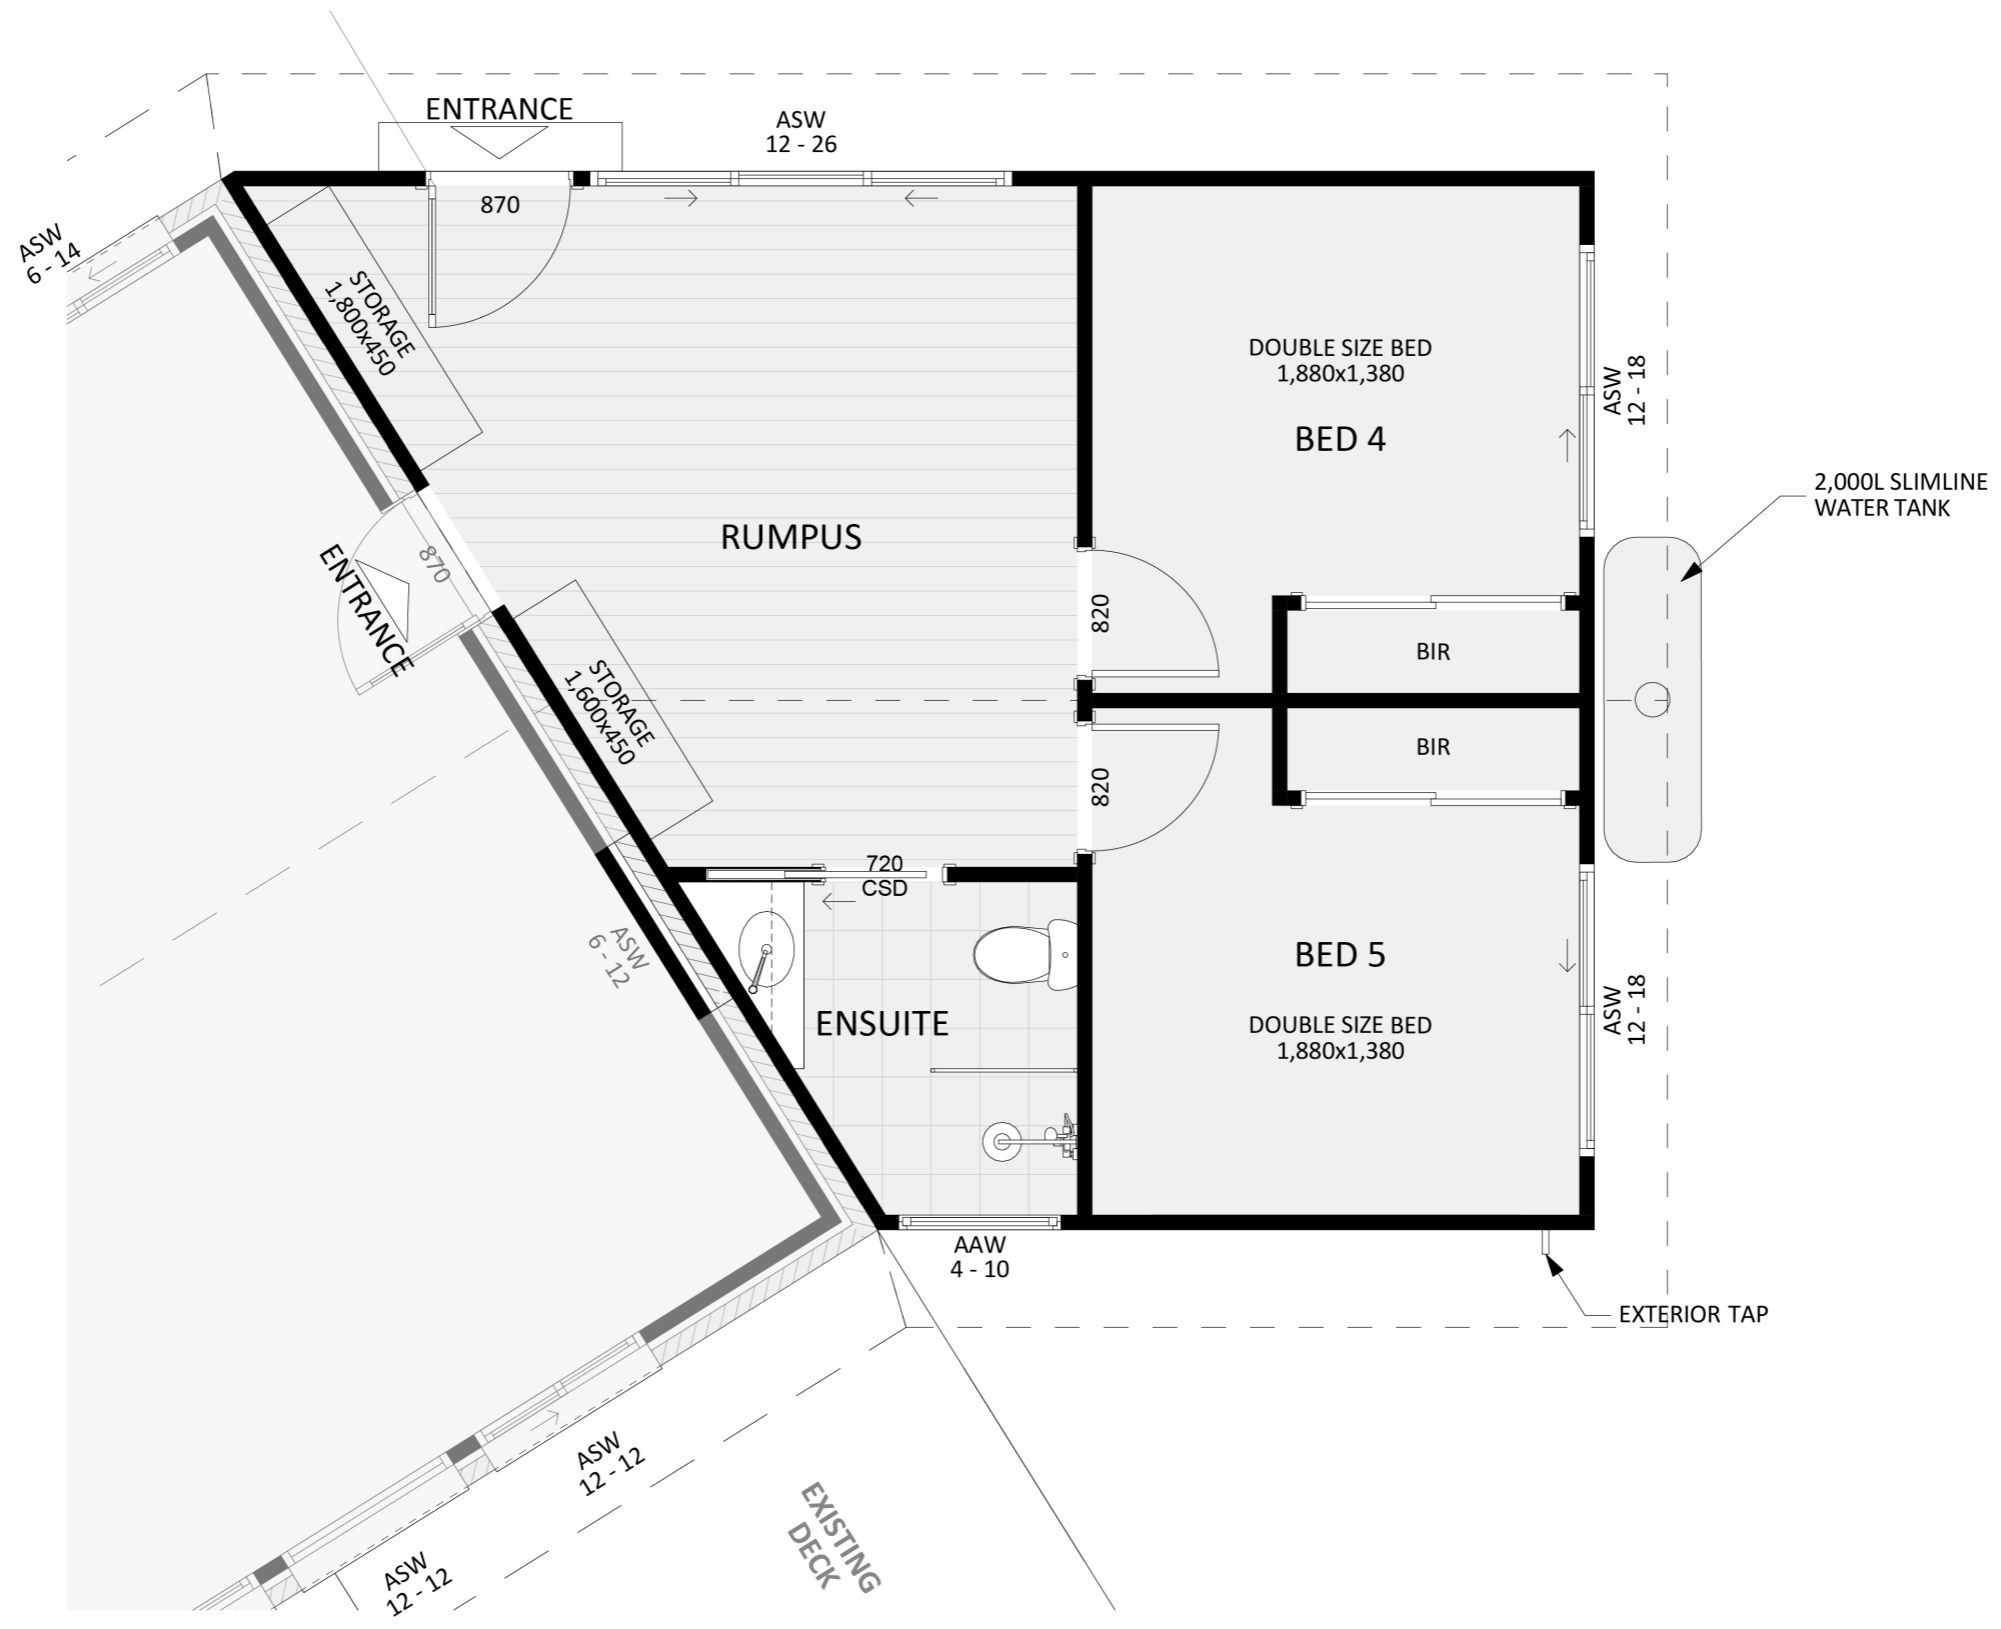

1222

ACT Building Lic: 2012767

**FIXED
PRICE
EXTENSIONS**

Eaves and Ridge Lines
Colour: Match Existing

Tile Roof
Colour: Match Existing

Steeline Bonville Flat Metal Cladding
Colour: Monument

Aluminium Window/Door Frames
Colour: Dune

An elevation is the height of the structure from ground level to the height of the roof.

An elevation is the height of the structure from ground level to the height of the roof.

 **FIXED
PRICE
EXTENSIONS**