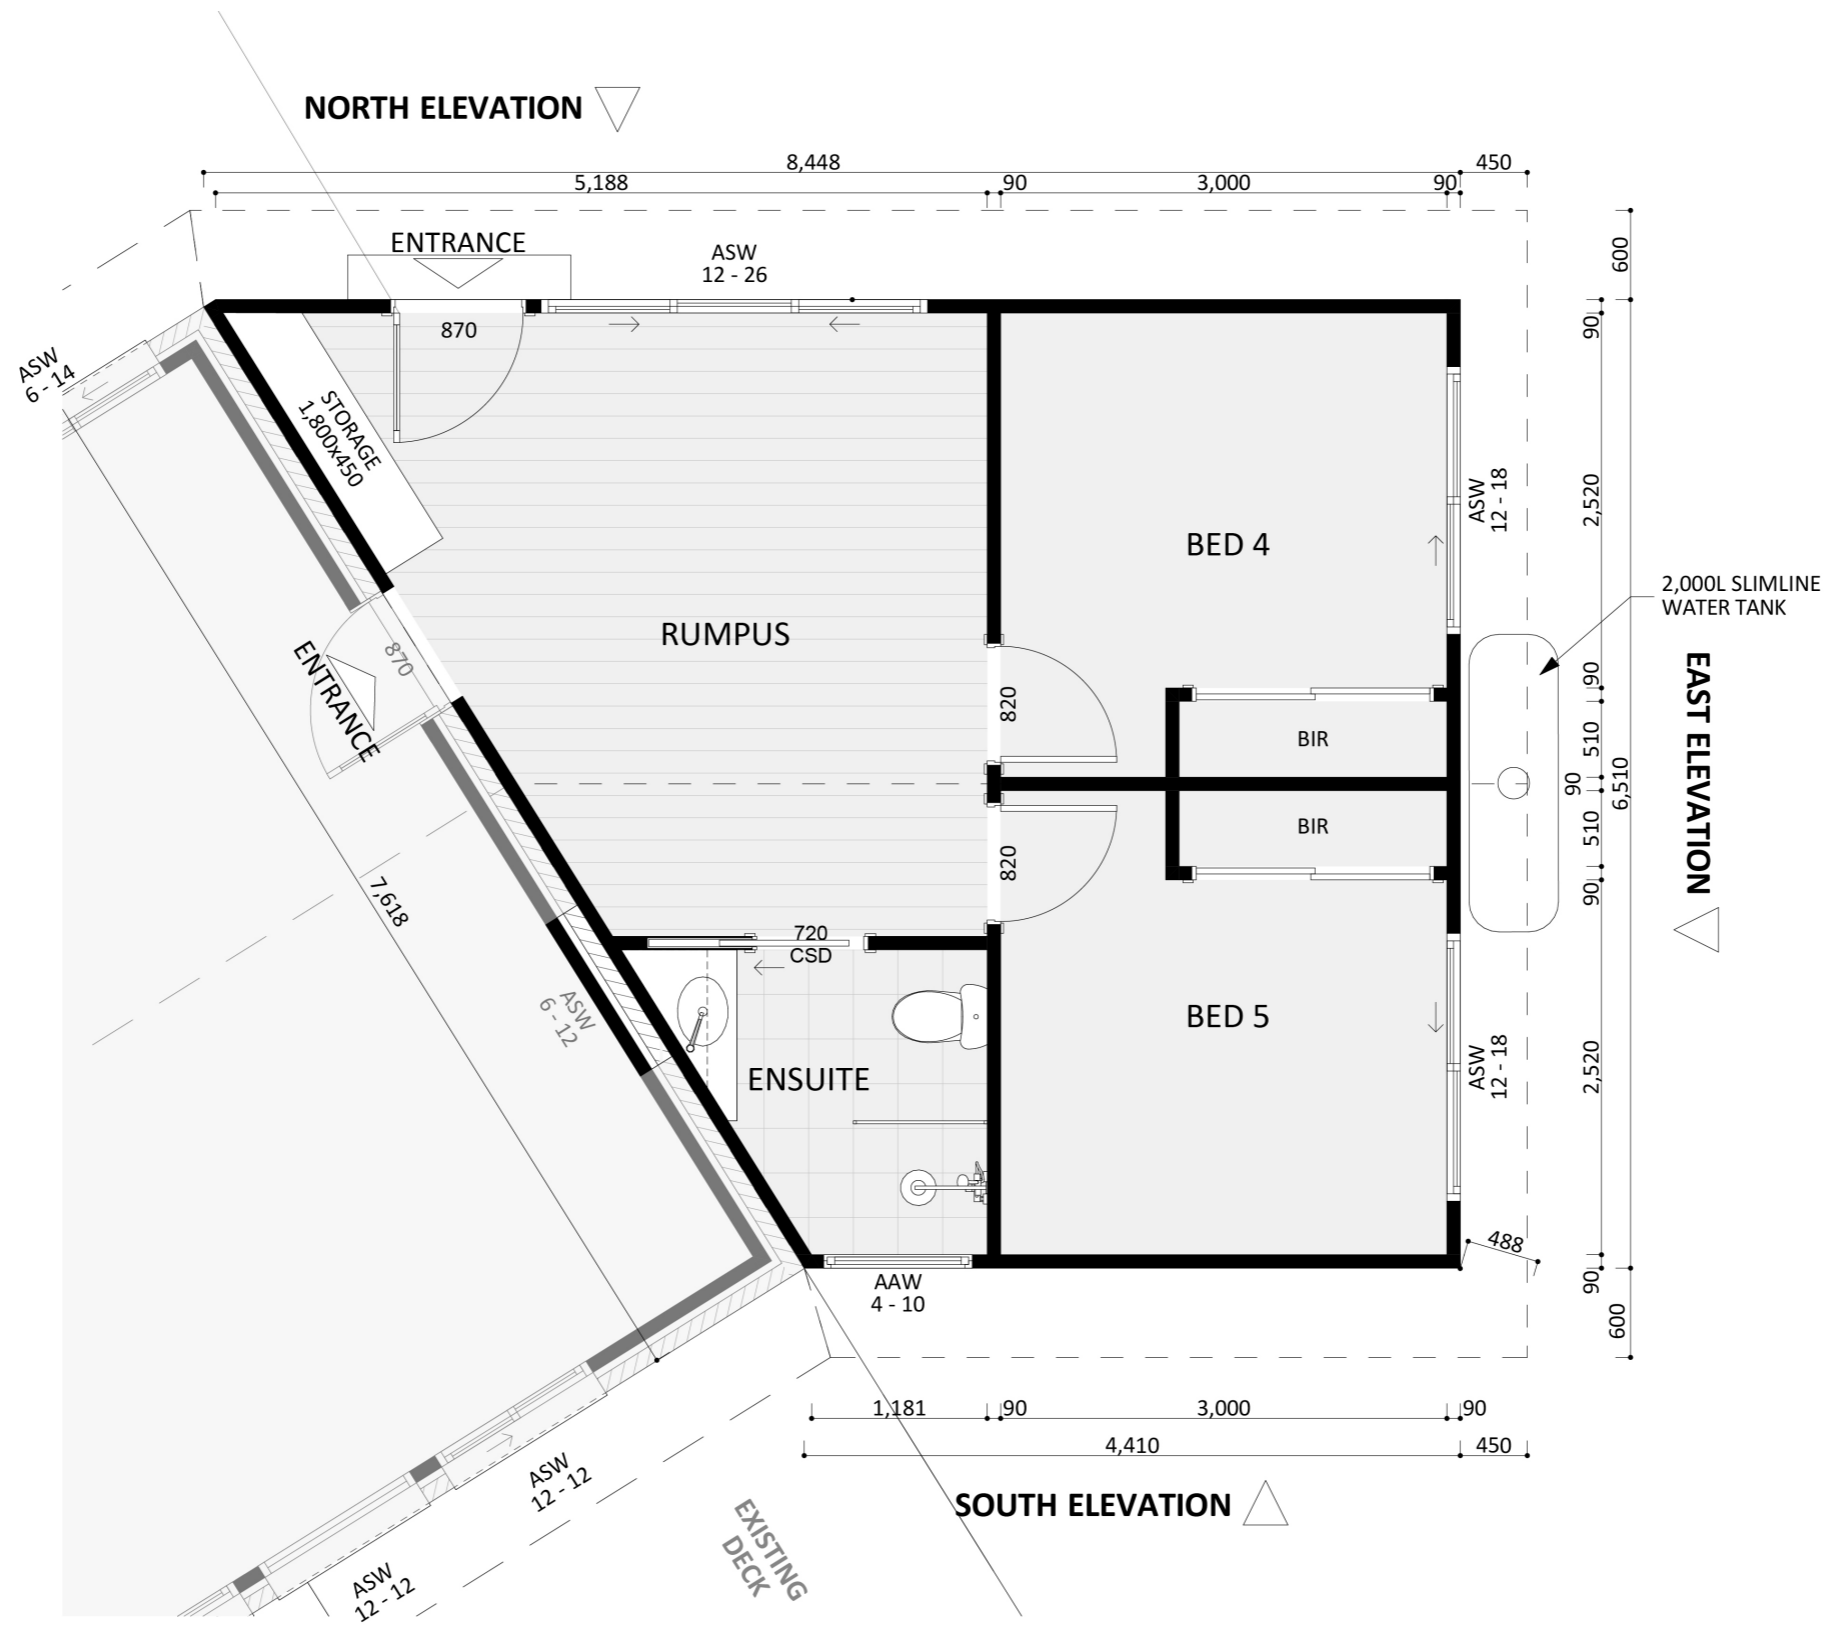

1222

ACT Building Lic: 2012767

**FIXED
PRICE
EXTENSIONS**

Eaves and Ridge Lines
Colour: Match Existing

Tile Roof
Colour: Match Existing

Steeline Bonville Flat Metal Cladding
Colour: Monument

Aluminium Window/Door Frames
Colour: Dune

An elevation is the height of the structure from ground level to the height of the roof.

An elevation is the height of the structure from ground level to the height of the roof.

 **FIXED
PRICE
EXTENSIONS**