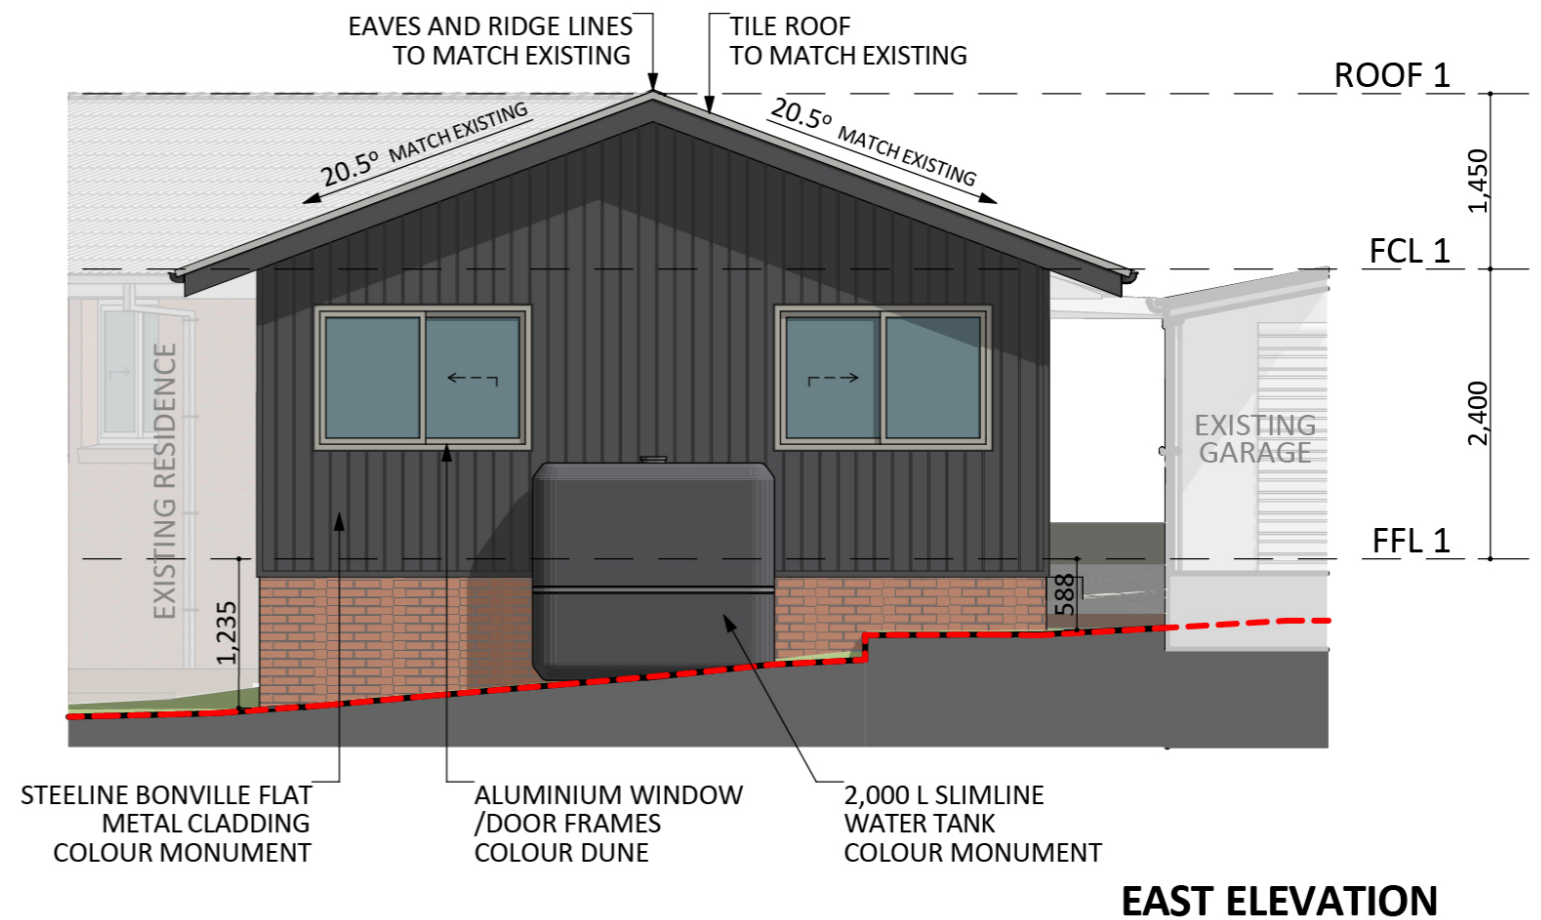

1222

ACT Building Lic: 2012767

**FIXED
PRICE
EXTENSIONS**

Eaves and Ridge Lines
Colour: Match Existing

Tile Roof
Colour: Match Existing

Steeline Bonville Flat Metal Cladding
Colour: Monument

Aluminium Window/Door Frames
Colour: Dune

An elevation is the height of the structure from ground level to the height of the roof.

An elevation is the height of the structure from ground level to the height of the roof.

 **FIXED
PRICE
EXTENSIONS**