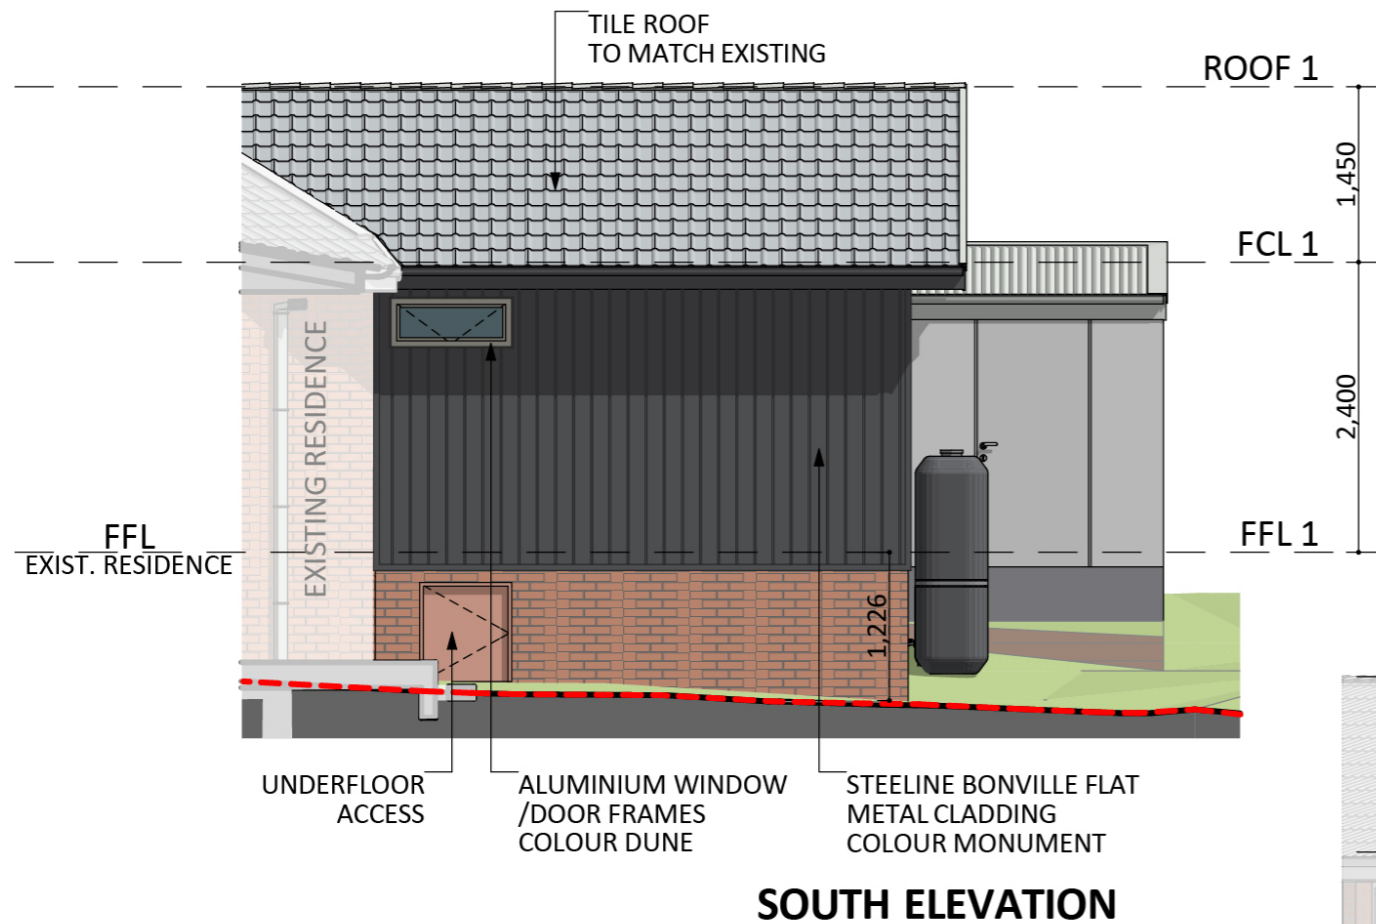

1222

ACT Building Lic: 2012767

**FIXED
PRICE
EXTENSIONS**

Eaves and Ridge Lines
Colour: Match Existing

Tile Roof
Colour: Match Existing

Steeline Bonville Flat Metal Cladding
Colour: Monument

Aluminium Window/Door Frames
Colour: Dune

An elevation is the height of the structure from ground level to the height of the roof.

An elevation is the height of the structure from ground level to the height of the roof.

 **FIXED
PRICE
EXTENSIONS**