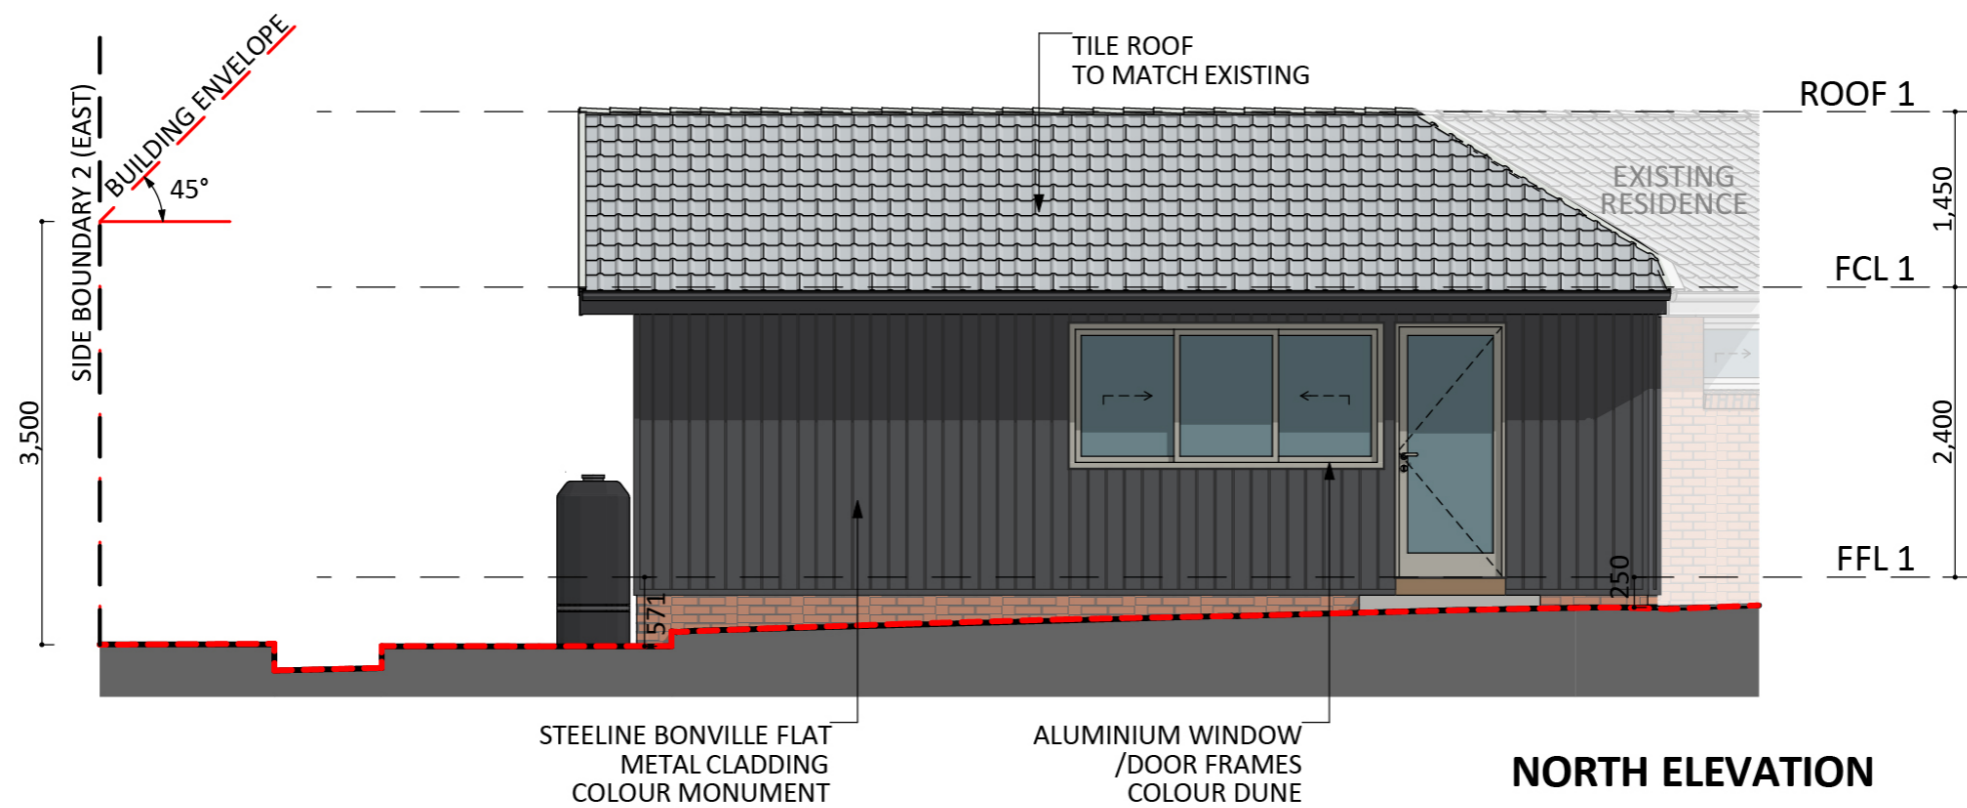

1222

ACT Building Lic: 2012767

**FIXED
PRICE
EXTENSIONS**

Eaves and Ridge Lines
Colour: Match Existing

Tile Roof
Colour: Match Existing

Steeline Bonville Flat Metal Cladding
Colour: Monument

Aluminium Window/Door Frames
Colour: Dune

An elevation is the height of the structure from ground level to the height of the roof.

An elevation is the height of the structure from ground level to the height of the roof.

 **FIXED
PRICE
EXTENSIONS**