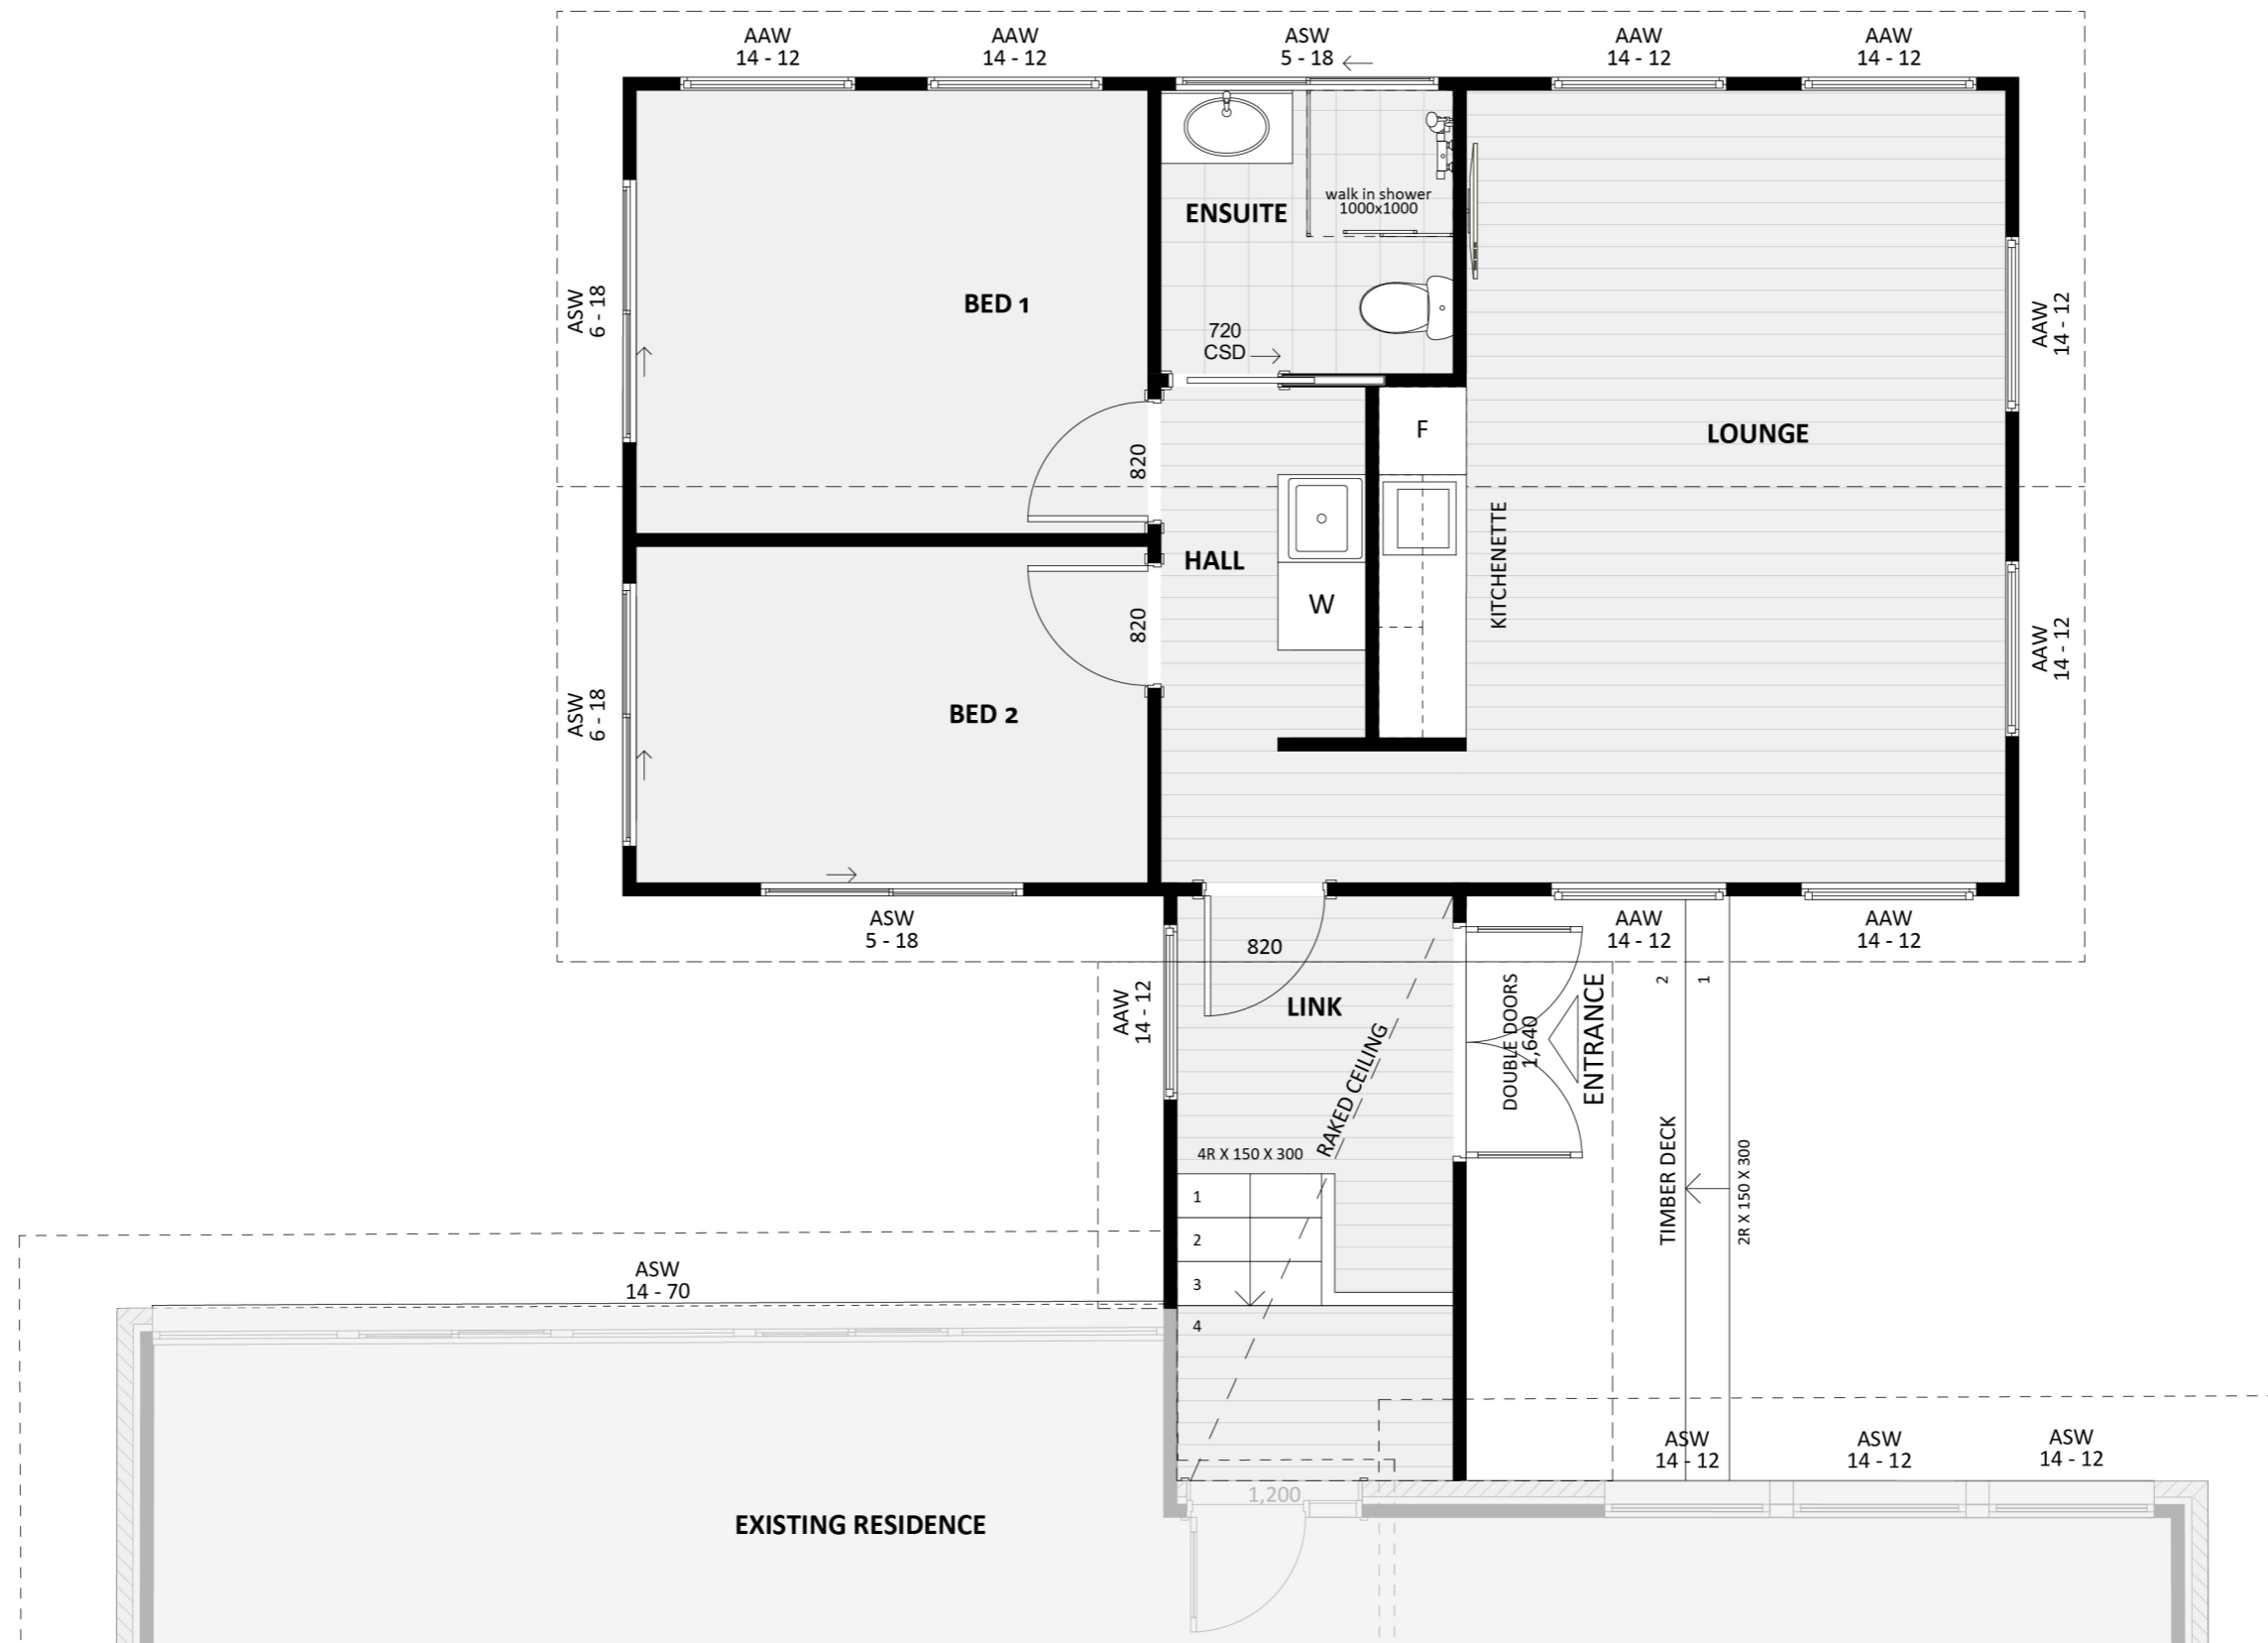

1218

ACT Building Lic: 2012767

**FIXED**  
**PRICE**  
**EXTENSIONS**

Colorbond Sheet Roof  
Colour: Basalt

Fascia  
Colour: Basalt

Window & Door Frames  
Colour: White

Colorbond Sheet Cladding  
Colour: Surfmist

An elevation is the height of the structure from ground level to the height of the roof.

An elevation is the height of the structure from ground level to the height of the roof.

**SOUTH ELEVATION**

**WEST ELEVATION**