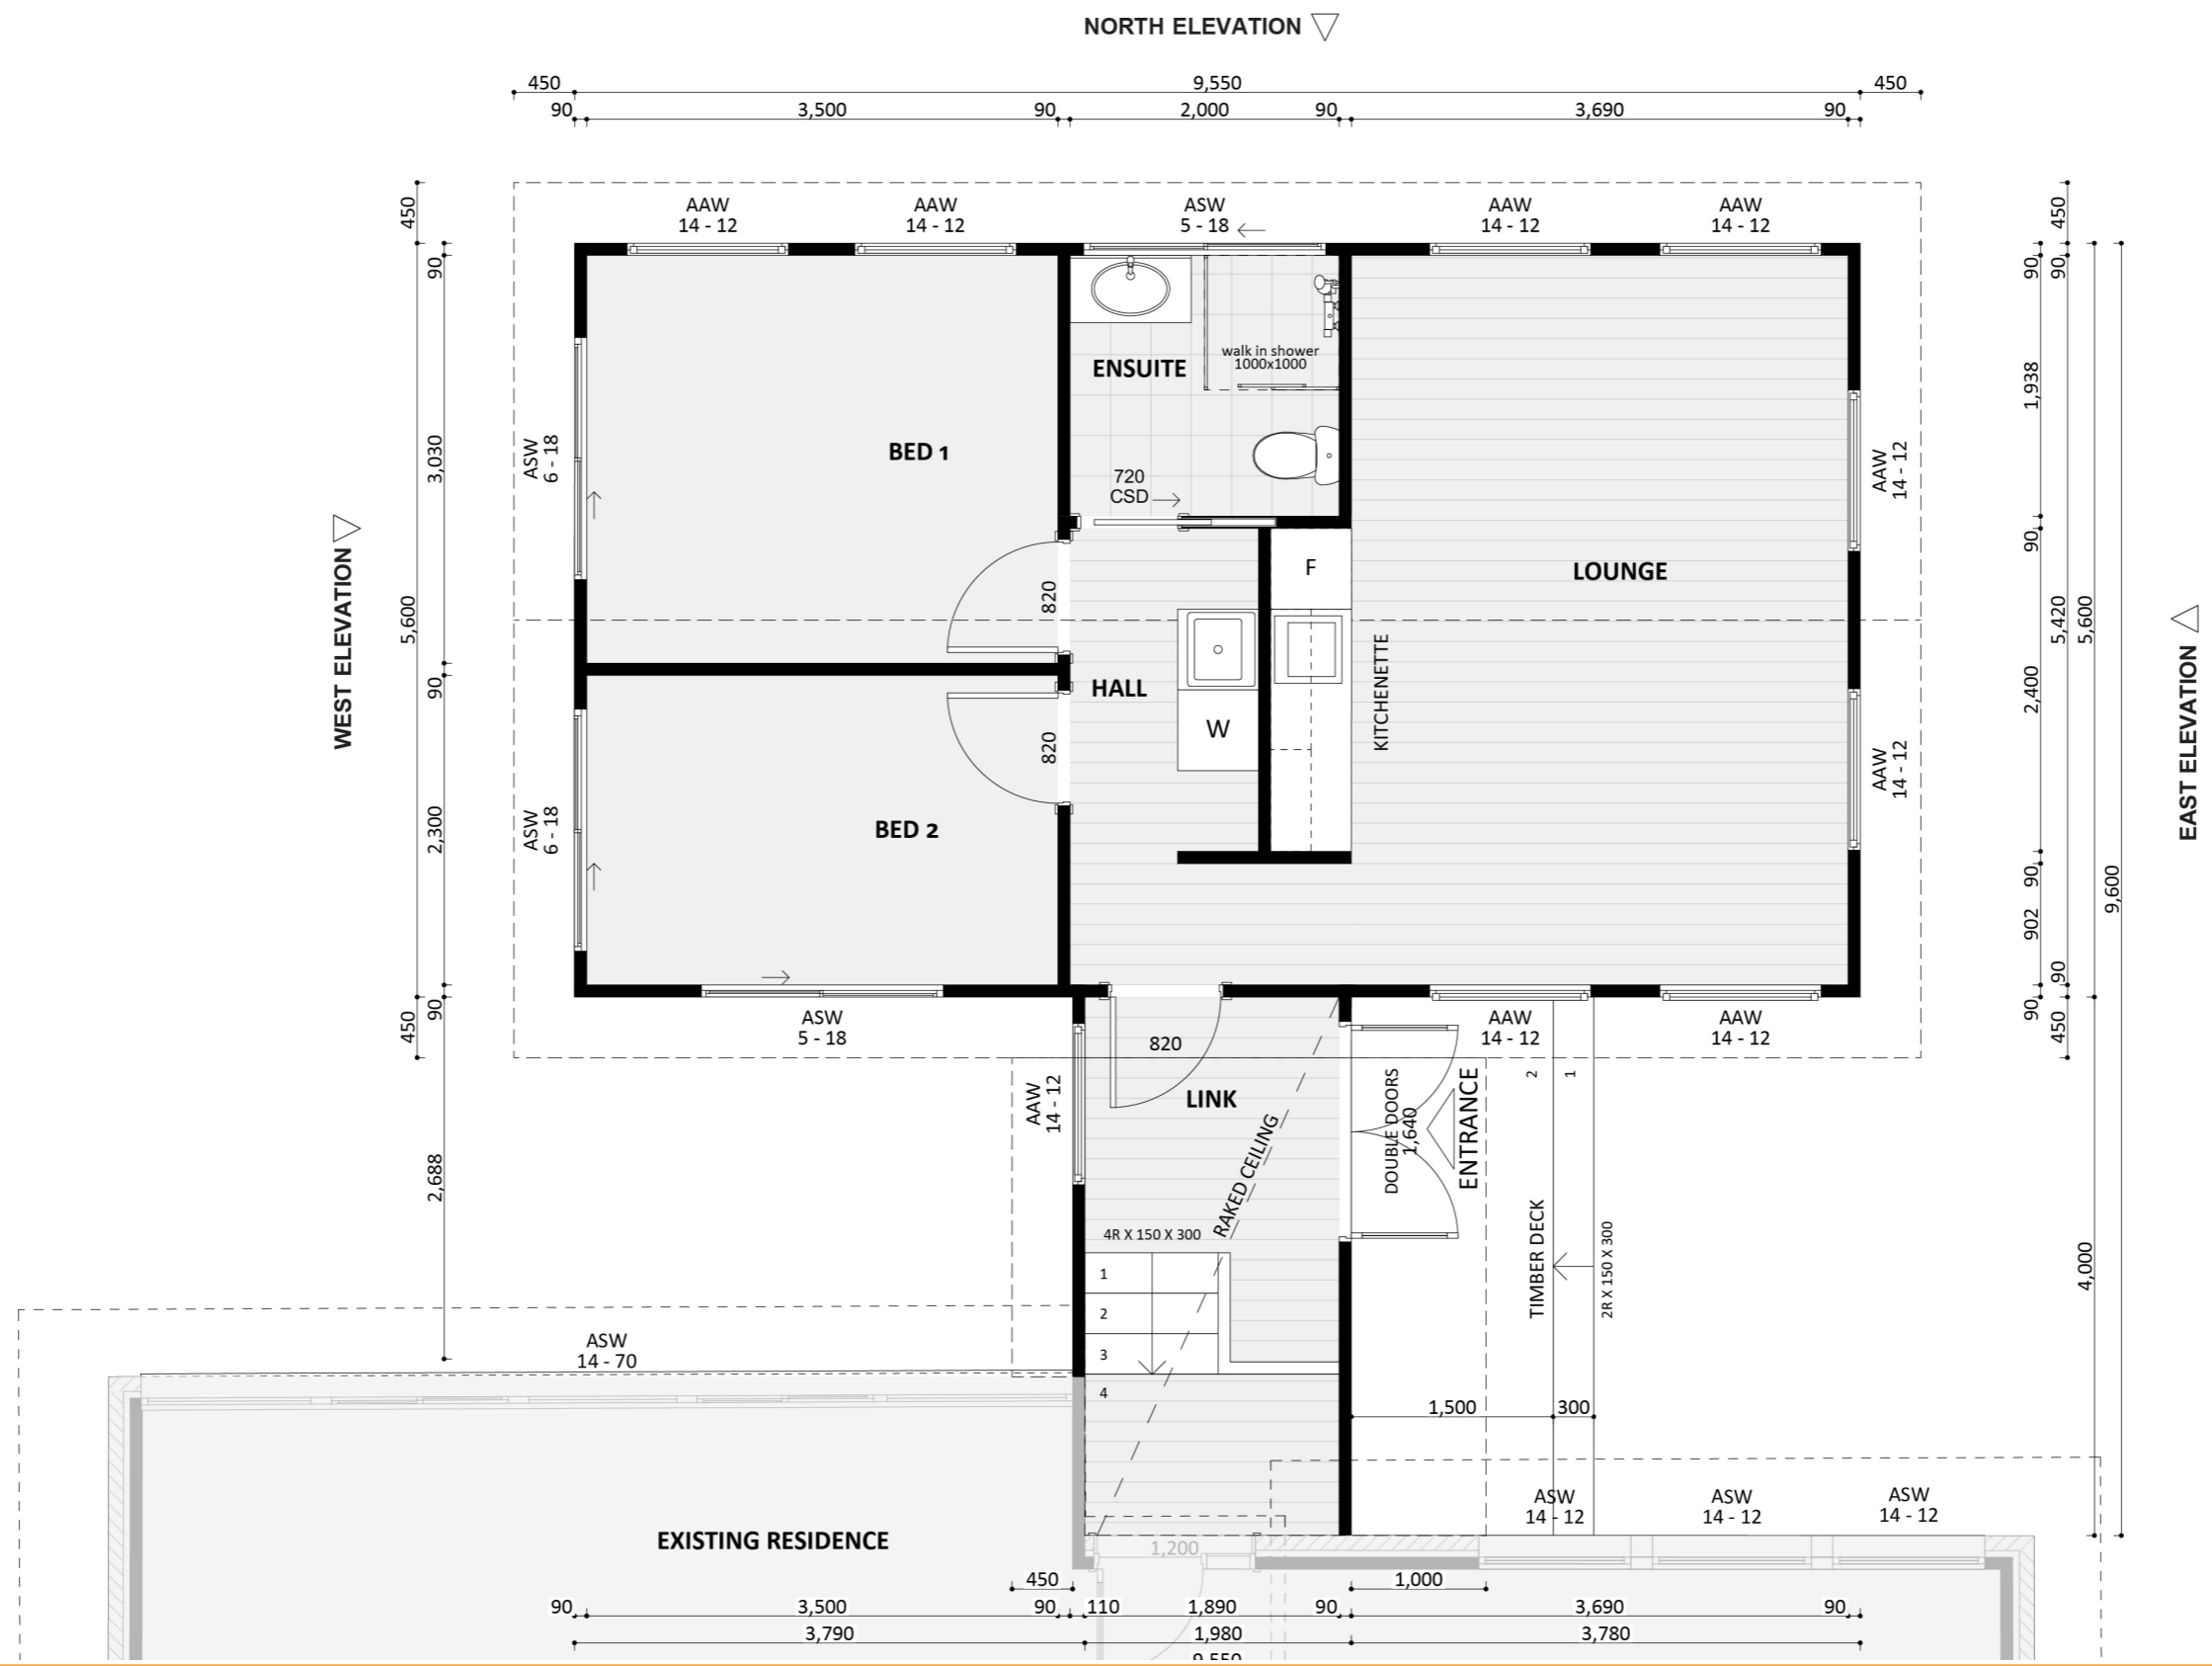

1218

ACT Building Lic: 2012767

**FIXED**  
**PRICE**  
**EXTENSIONS**

Colorbond Sheet Roof  
Colour: Basalt

Fascia  
Colour: Basalt

Window & Door Frames  
Colour: White

Colorbond Sheet Cladding  
Colour: Surfmist

An elevation is the height of the structure from ground level to the height of the roof.

An elevation is the height of the structure from ground level to the height of the roof.

**SOUTH ELEVATION**

**WEST ELEVATION**