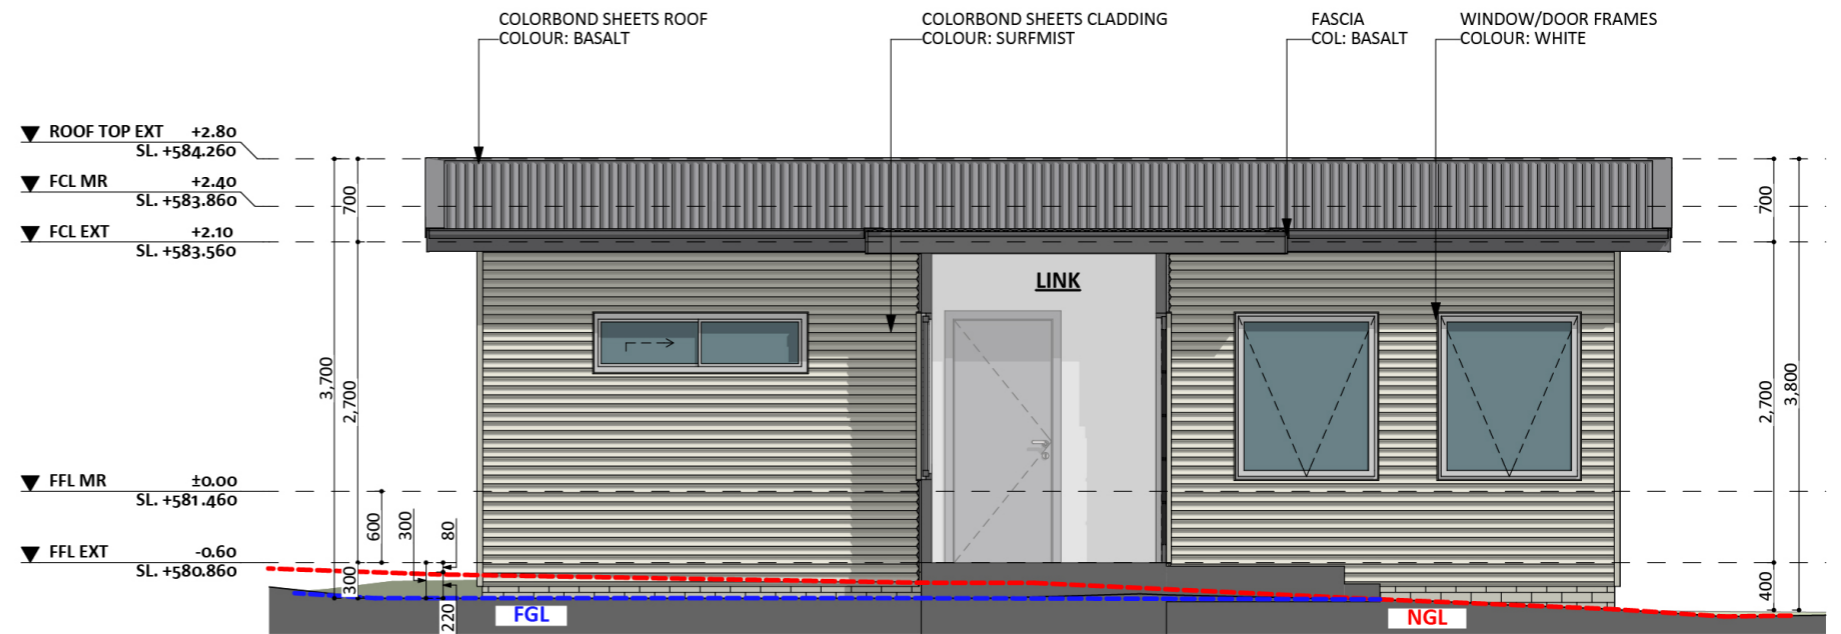

1218

ACT Building Lic: 2012767

**FIXED**  
**PRICE**  
**EXTENSIONS**

Colorbond Sheet Roof  
Colour: Basalt

Fascia  
Colour: Basalt

Window & Door Frames  
Colour: White

Colorbond Sheet Cladding  
Colour: Surfmist

An elevation is the height of the structure from ground level to the height of the roof.

An elevation is the height of the structure from ground level to the height of the roof.

**SOUTH ELEVATION**

**WEST ELEVATION**