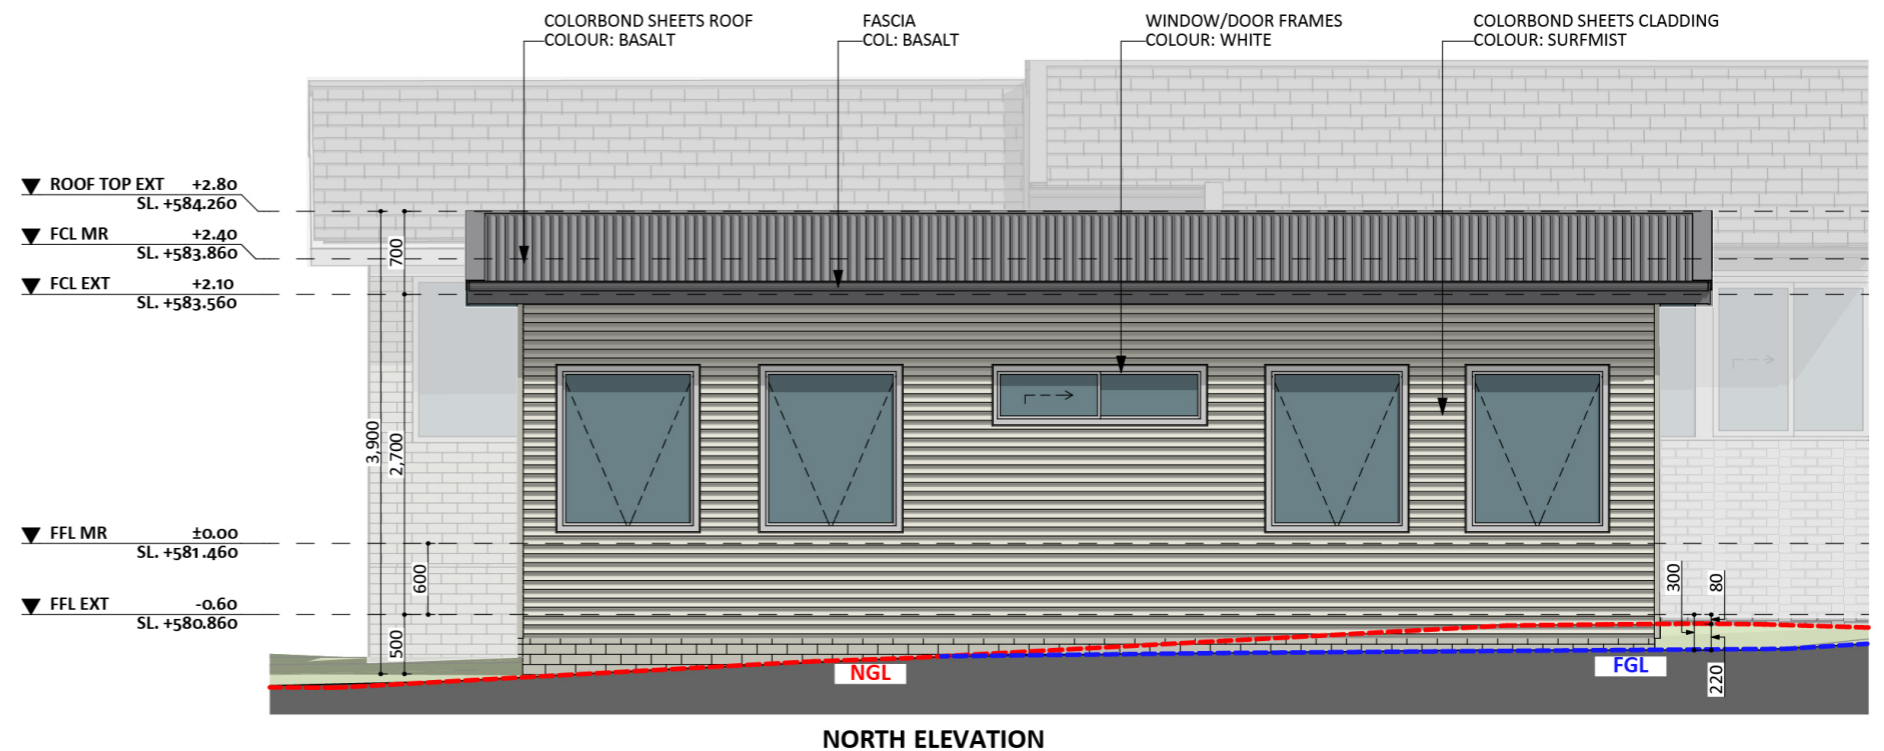

1218

ACT Building Lic: 2012767

**FIXED**  
**PRICE**  
**EXTENSIONS**

Colorbond Sheet Roof  
Colour: Basalt

Fascia  
Colour: Basalt

Window & Door Frames  
Colour: White

Colorbond Sheet Cladding  
Colour: Surfmist

An elevation is the height of the structure from ground level to the height of the roof.

An elevation is the height of the structure from ground level to the height of the roof.

**SOUTH ELEVATION**

**WEST ELEVATION**