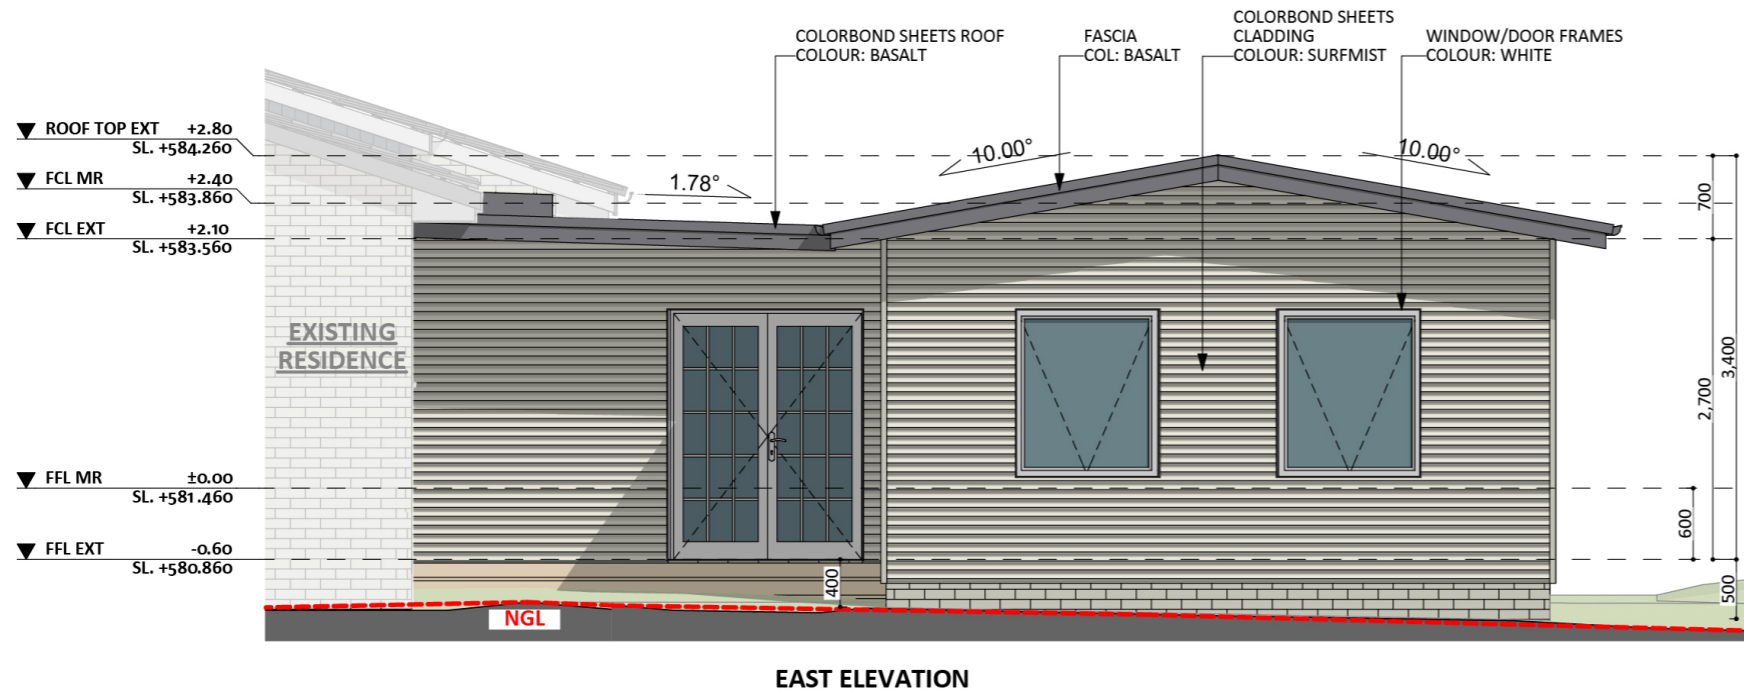

1218

ACT Building Lic: 2012767

**FIXED**  
**PRICE**  
**EXTENSIONS**

Colorbond Sheet Roof  
Colour: Basalt

Fascia  
Colour: Basalt

Window & Door Frames  
Colour: White

Colorbond Sheet Cladding  
Colour: Surfmist

An elevation is the height of the structure from ground level to the height of the roof.

An elevation is the height of the structure from ground level to the height of the roof.

**SOUTH ELEVATION**

**WEST ELEVATION**