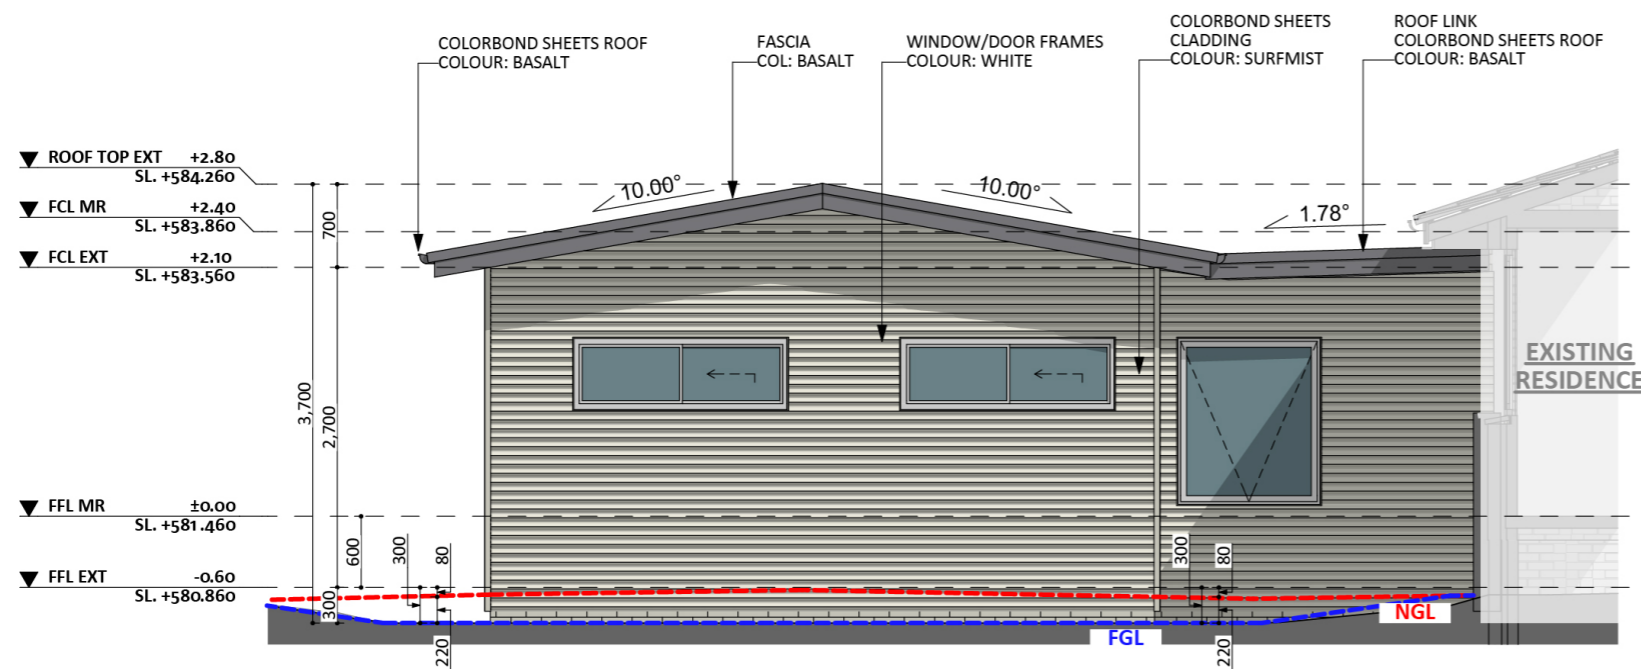

1218

ACT Building Lic: 2012767

**FIXED**  
**PRICE**  
**EXTENSIONS**

Colorbond Sheet Roof  
Colour: Basalt

Fascia  
Colour: Basalt

Window & Door Frames  
Colour: White

Colorbond Sheet Cladding  
Colour: Surfmist

An elevation is the height of the structure from ground level to the height of the roof.

An elevation is the height of the structure from ground level to the height of the roof.

**SOUTH ELEVATION**

**WEST ELEVATION**