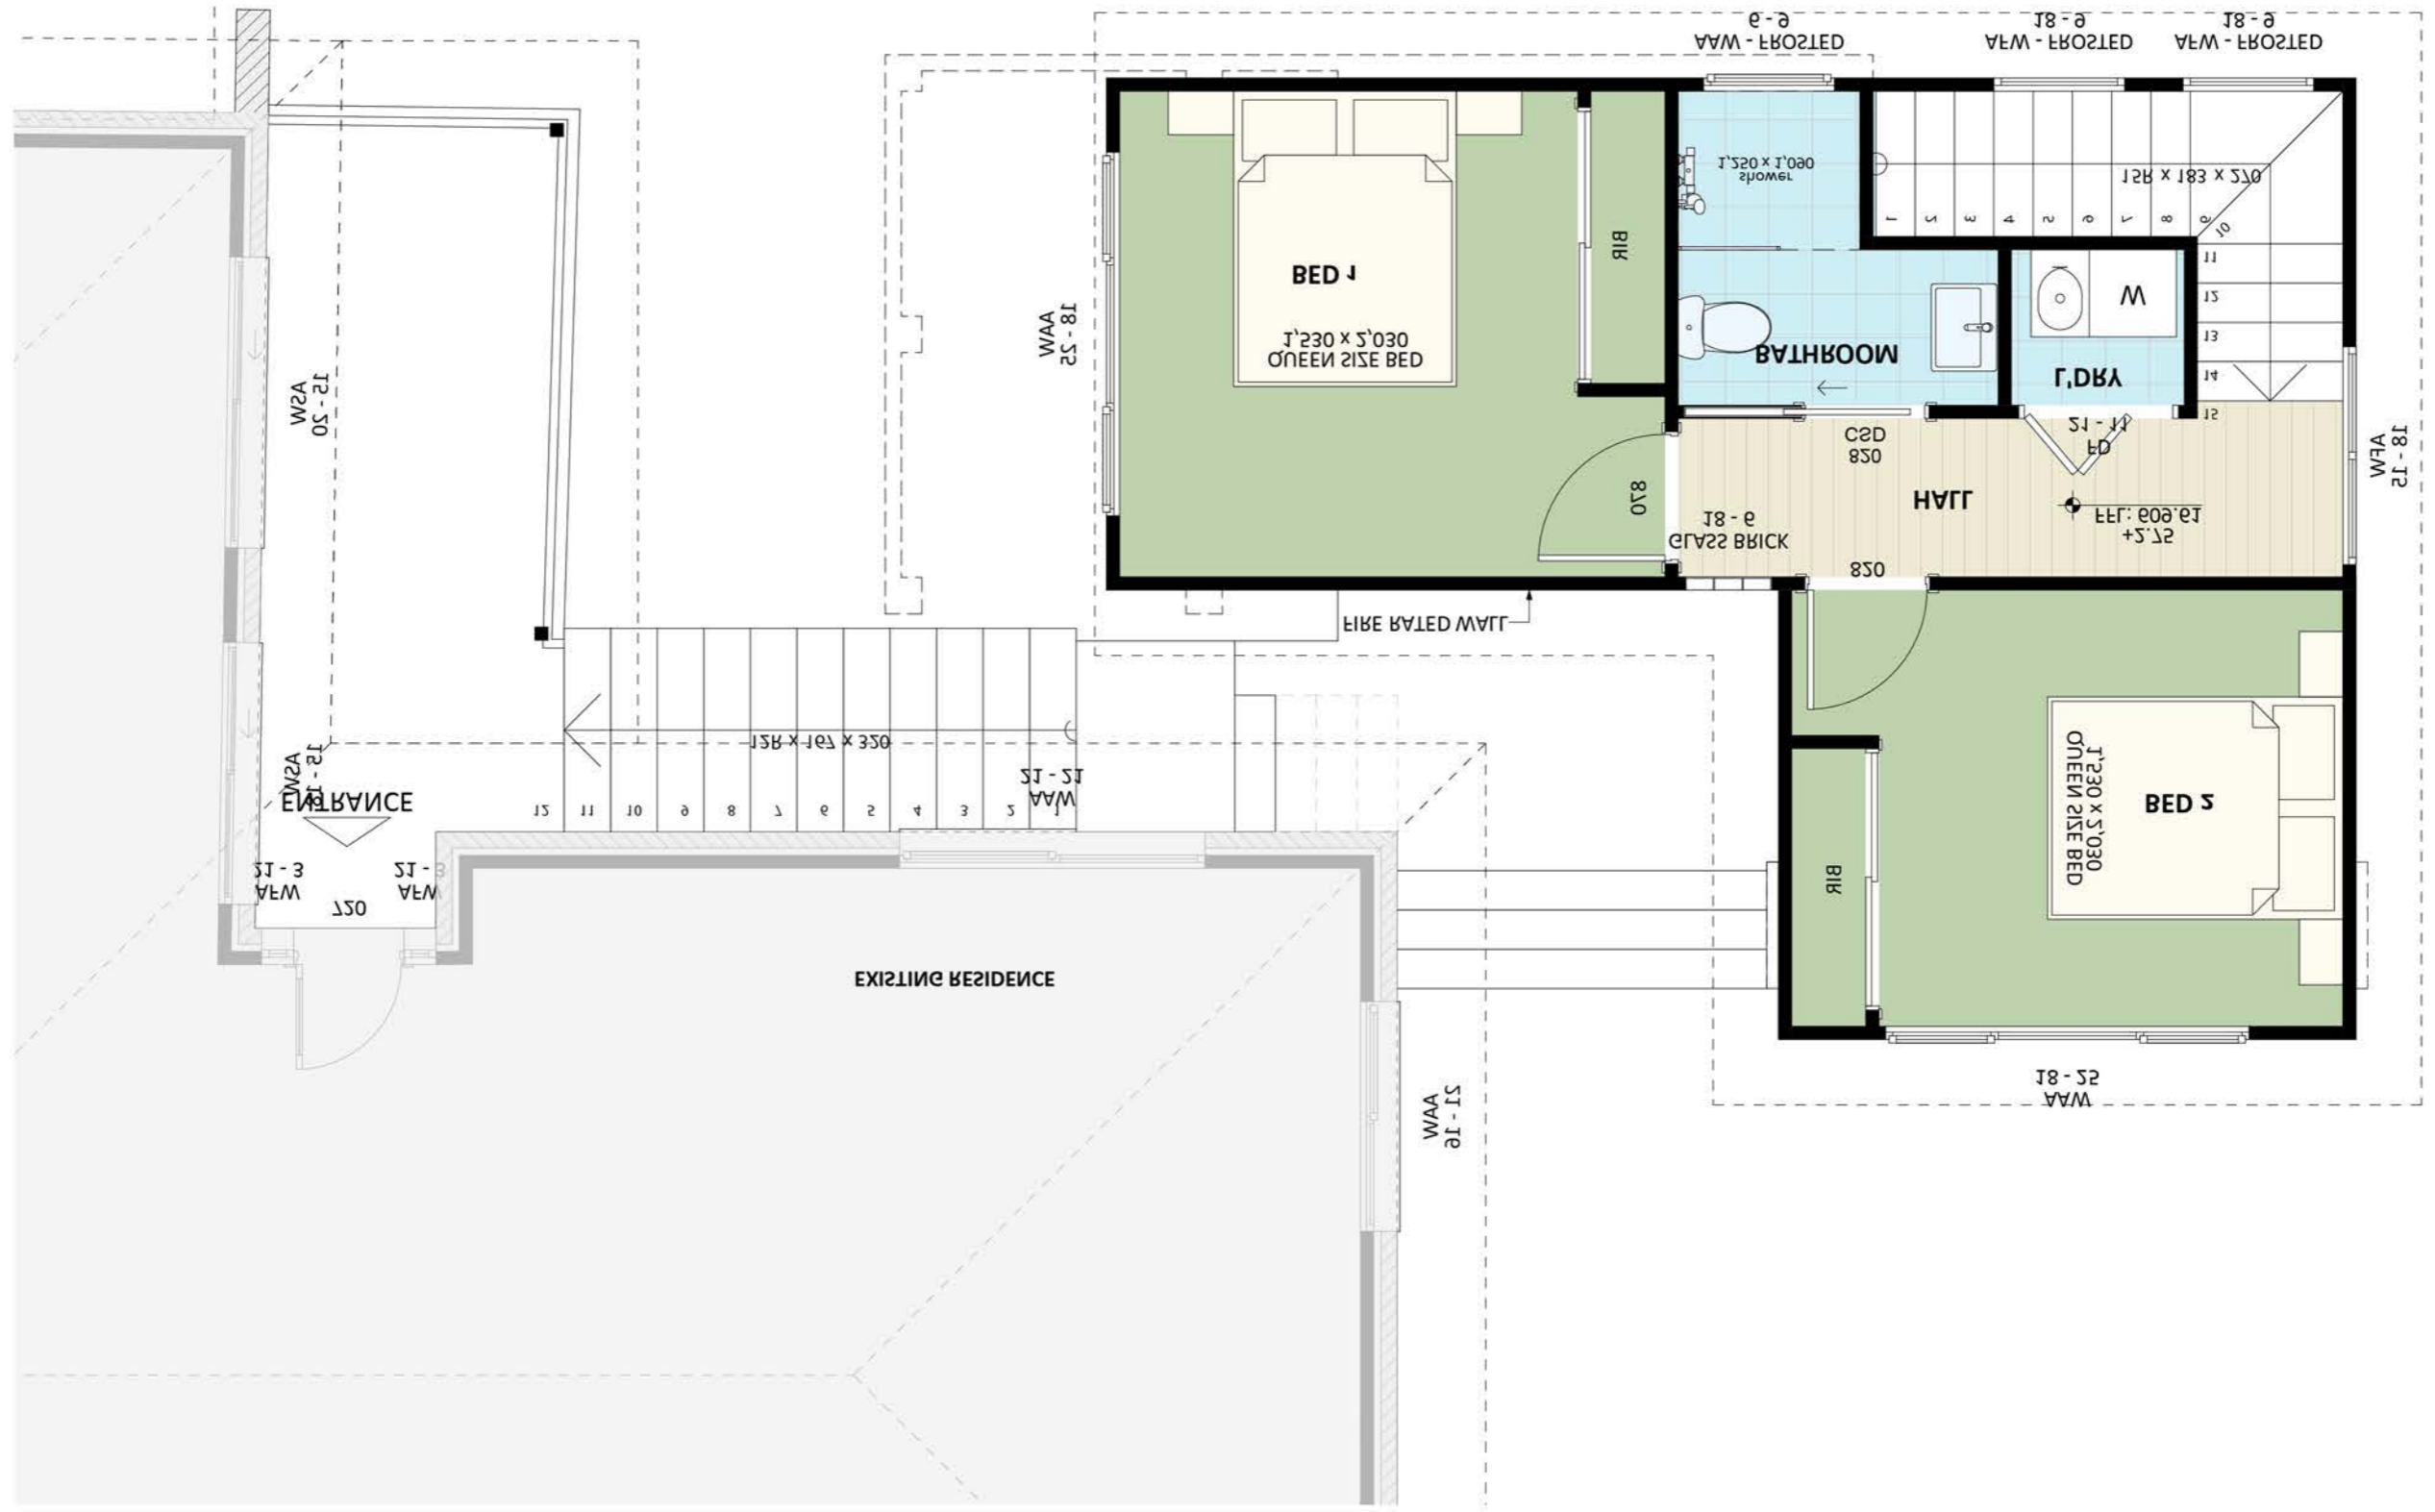

1215

ACT Building Lic: 2012767

FIXED
PRICE
EXTENSIONS

Colorbond Roof
Colour: Monument

Weathertex Weathergroove Smooth
Colour: Paperbark

Brick
Colour: Dark Grey

James Hardie Axon Cladding
Colour: Monument

An elevation is the height of the structure from ground level to the height of the roof.

An elevation is the height of the structure from ground level to the height of the roof.

 **FIXED
PRICE
EXTENSIONS**

fixedpriceextensions.com.au
canberragrannyflatbuilders.com.au

 info@cgfb.com.au

 1300 979 658