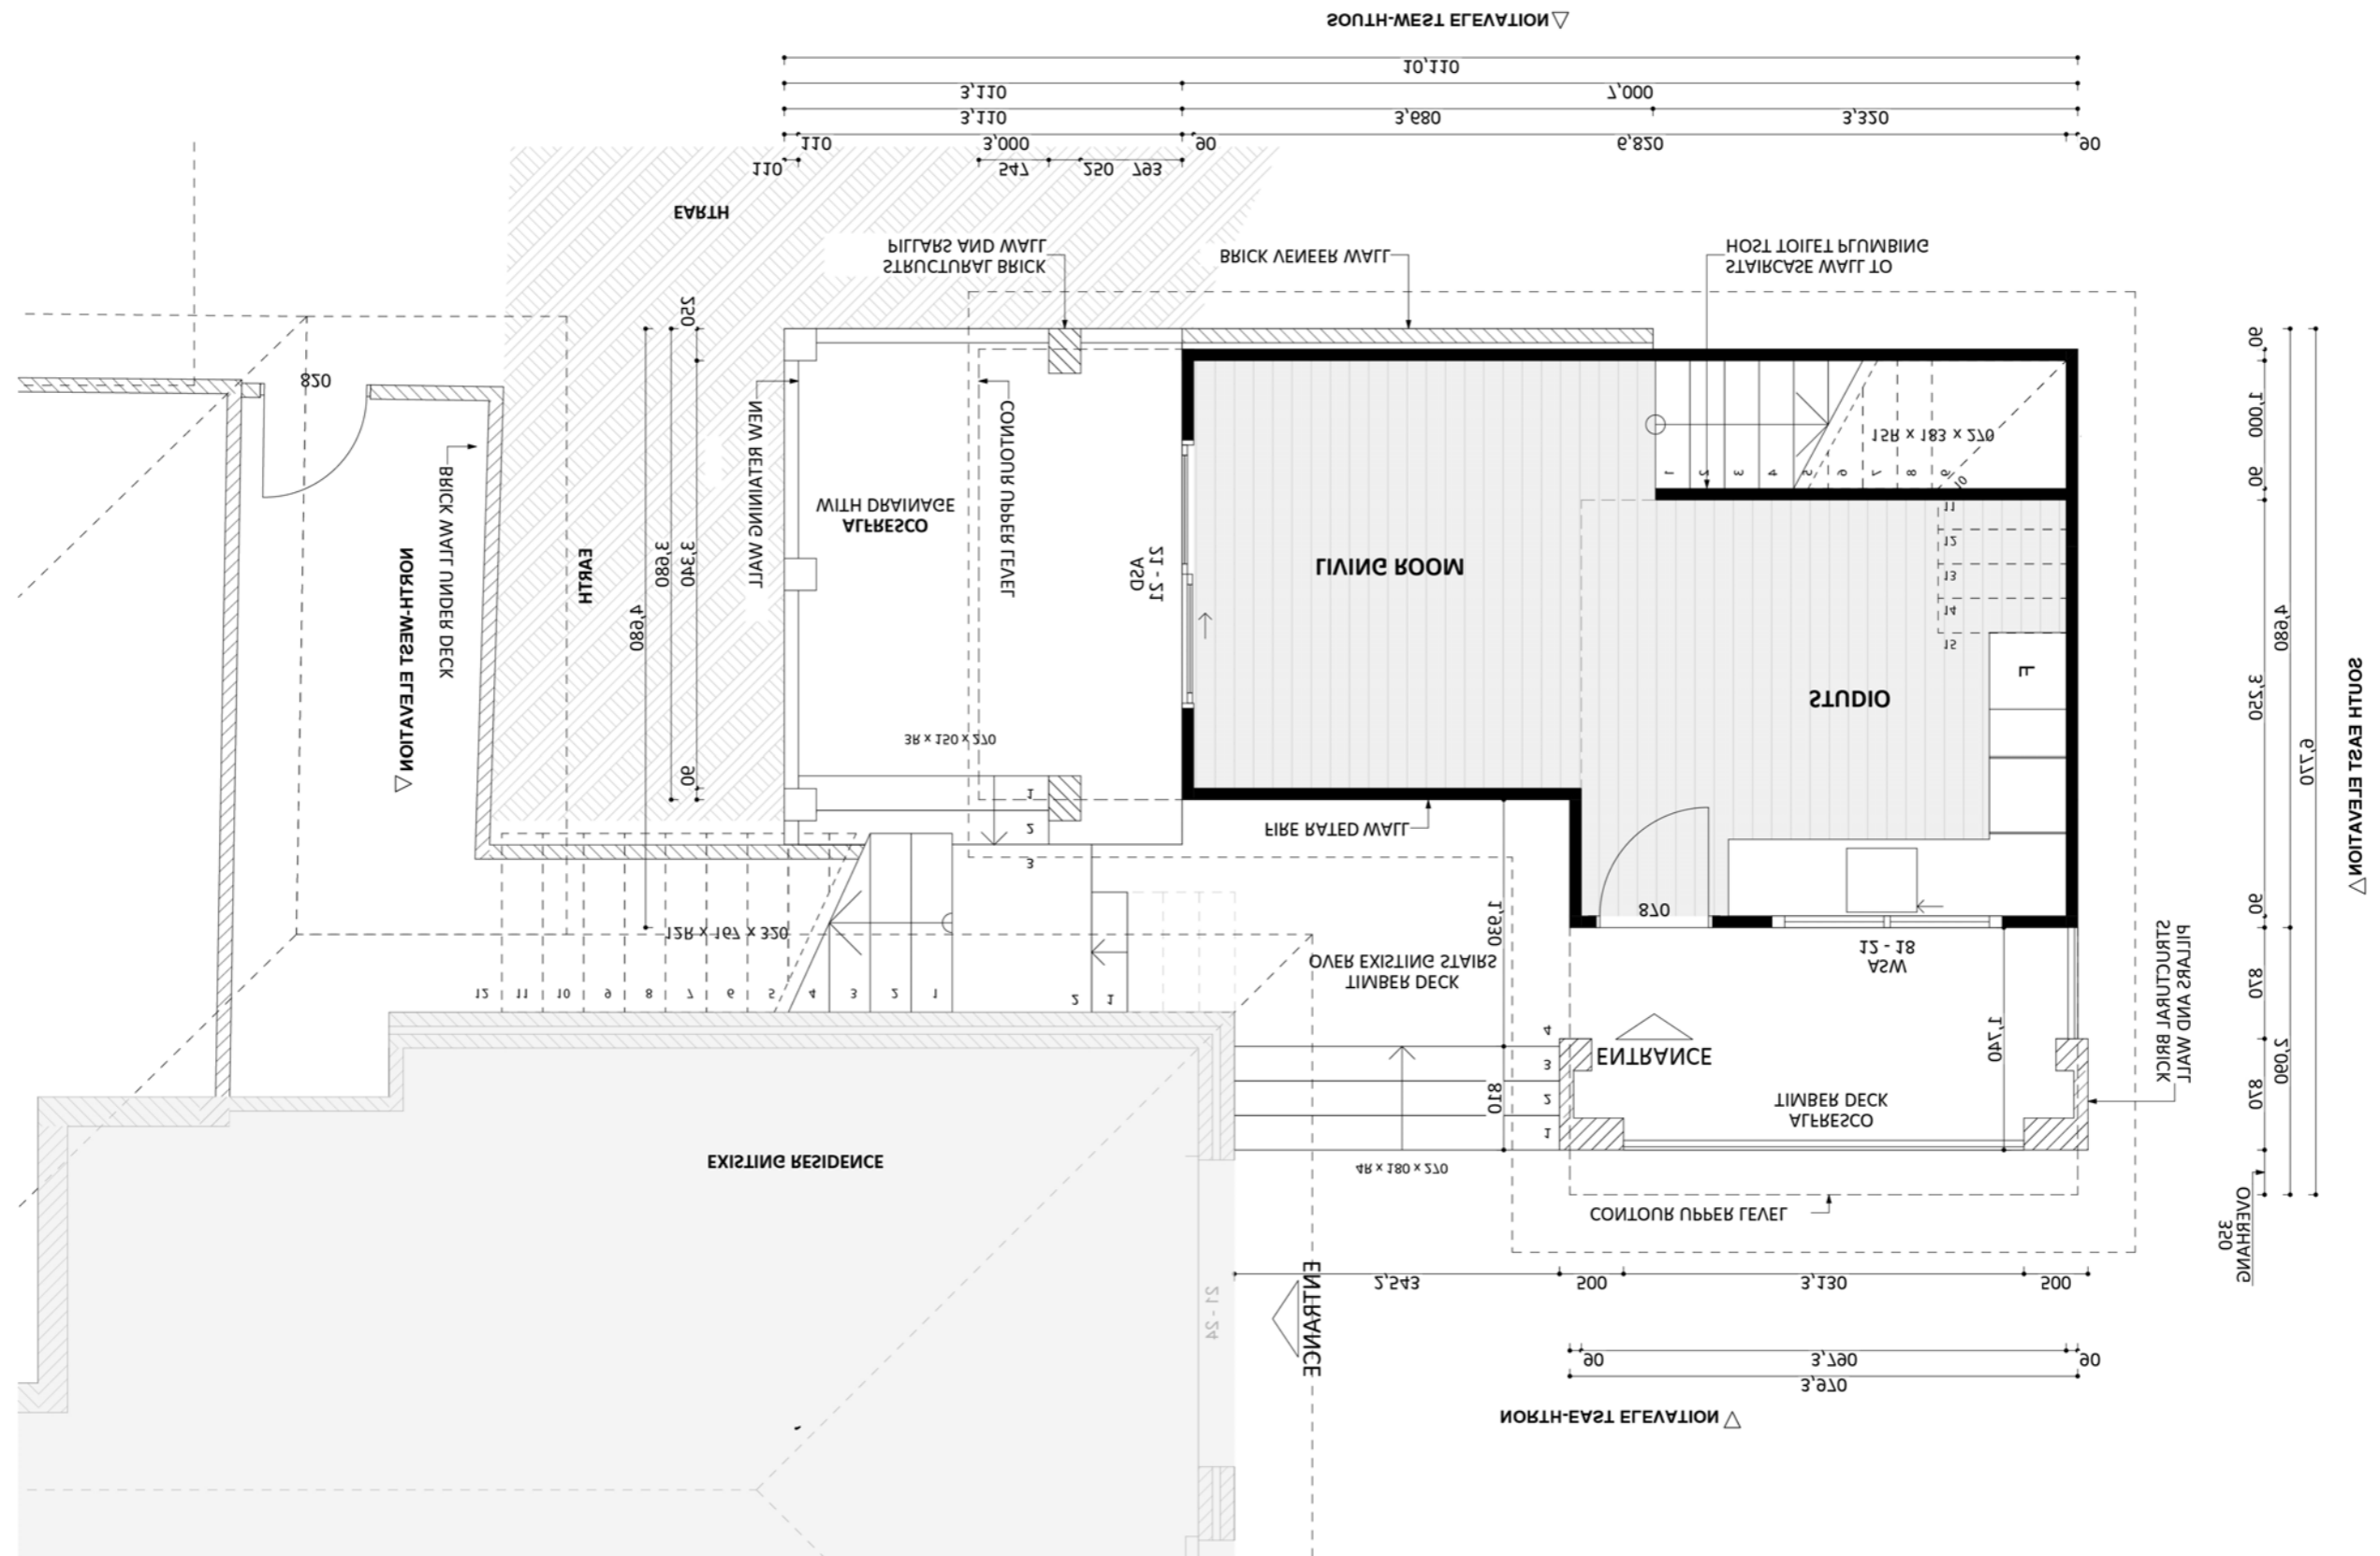

1215

ACT Building Lic: 2012767

FIXED
PRICE
EXTENSIONS

Colorbond Roof
Colour: Monument

Weathertex Weathergroove Smooth
Colour: Paperbark

Brick
Colour: Dark Grey

James Hardie Axon Cladding
Colour: Monument

An elevation is the height of the structure from ground level to the height of the roof.

An elevation is the height of the structure from ground level to the height of the roof.

 **FIXED
PRICE
EXTENSIONS**

fixedpriceextensions.com.au
canberragrannyflatbuilders.com.au

 info@cgfb.com.au

 1300 979 658