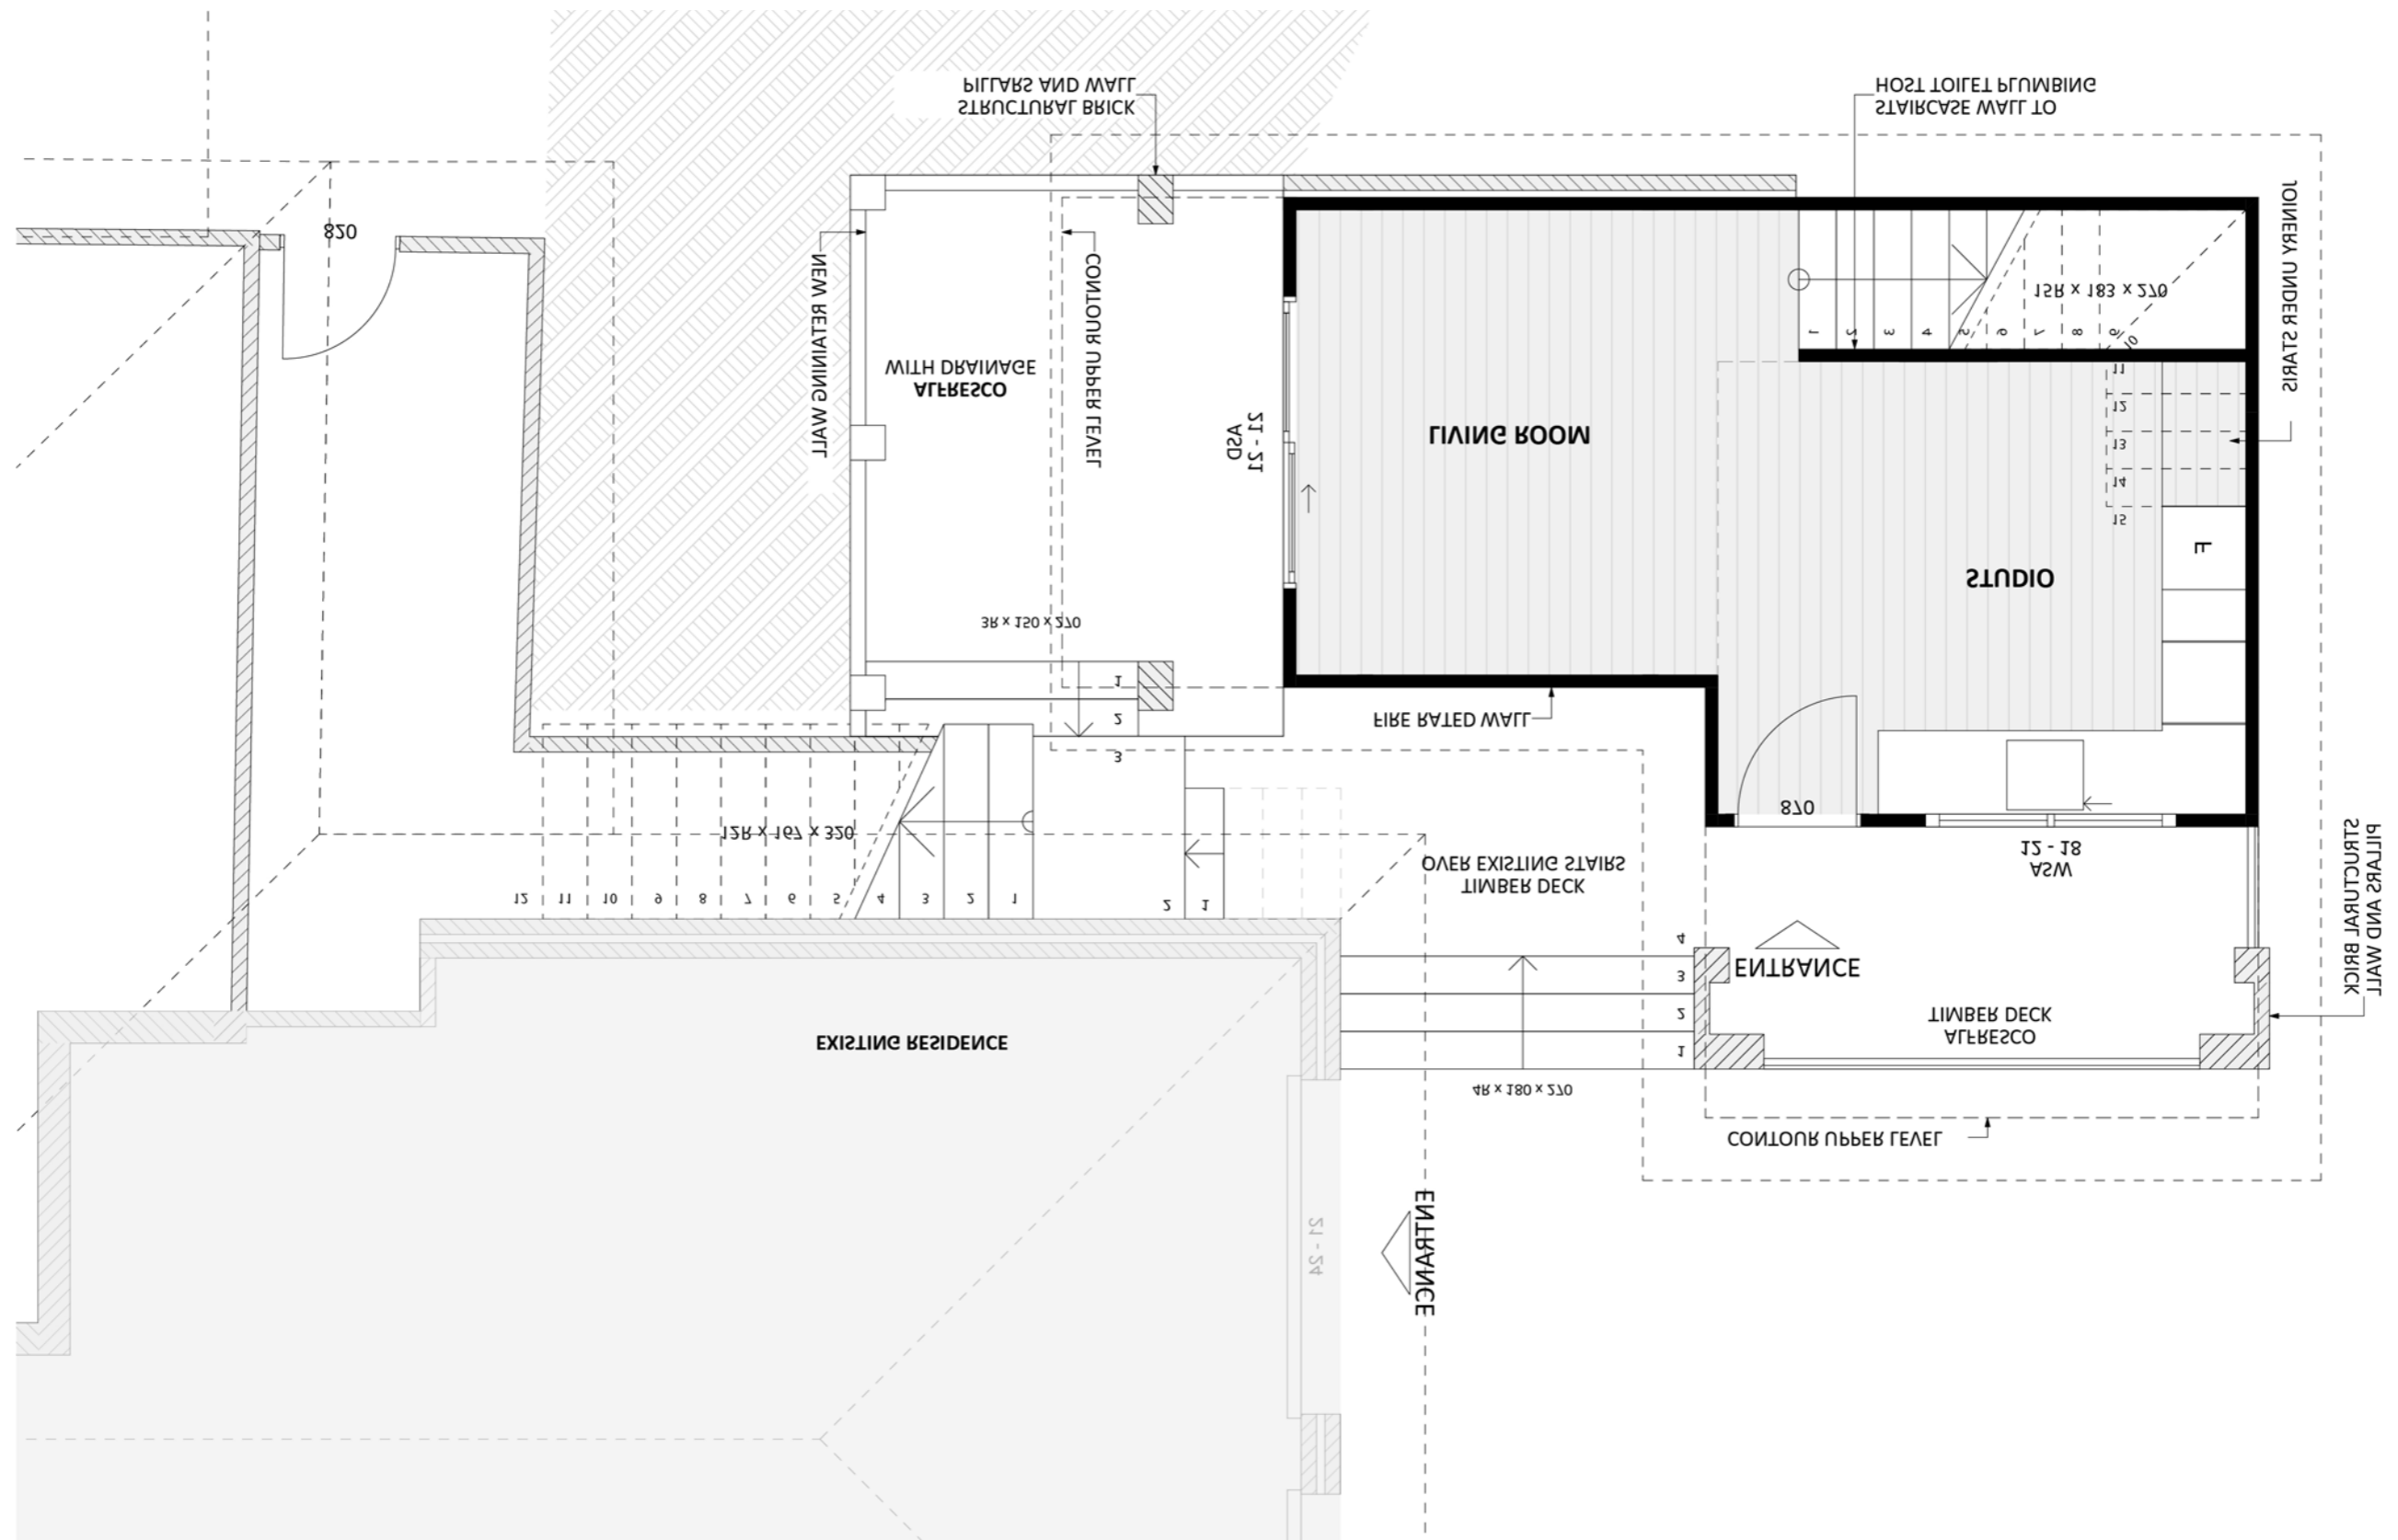

1215

ACT Building Lic: 2012767

FIXED
PRICE
EXTENSIONS

Colorbond Roof
Colour: Monument

Weathertex Weathergroove Smooth
Colour: Paperbark

Brick
Colour: Dark Grey

James Hardie Axon Cladding
Colour: Monument

An elevation is the height of the structure from ground level to the height of the roof.

An elevation is the height of the structure from ground level to the height of the roof.

 **FIXED
PRICE
EXTENSIONS**

fixedpriceextensions.com.au
canberragrannyflatbuilders.com.au

 info@cgfb.com.au

 1300 979 658