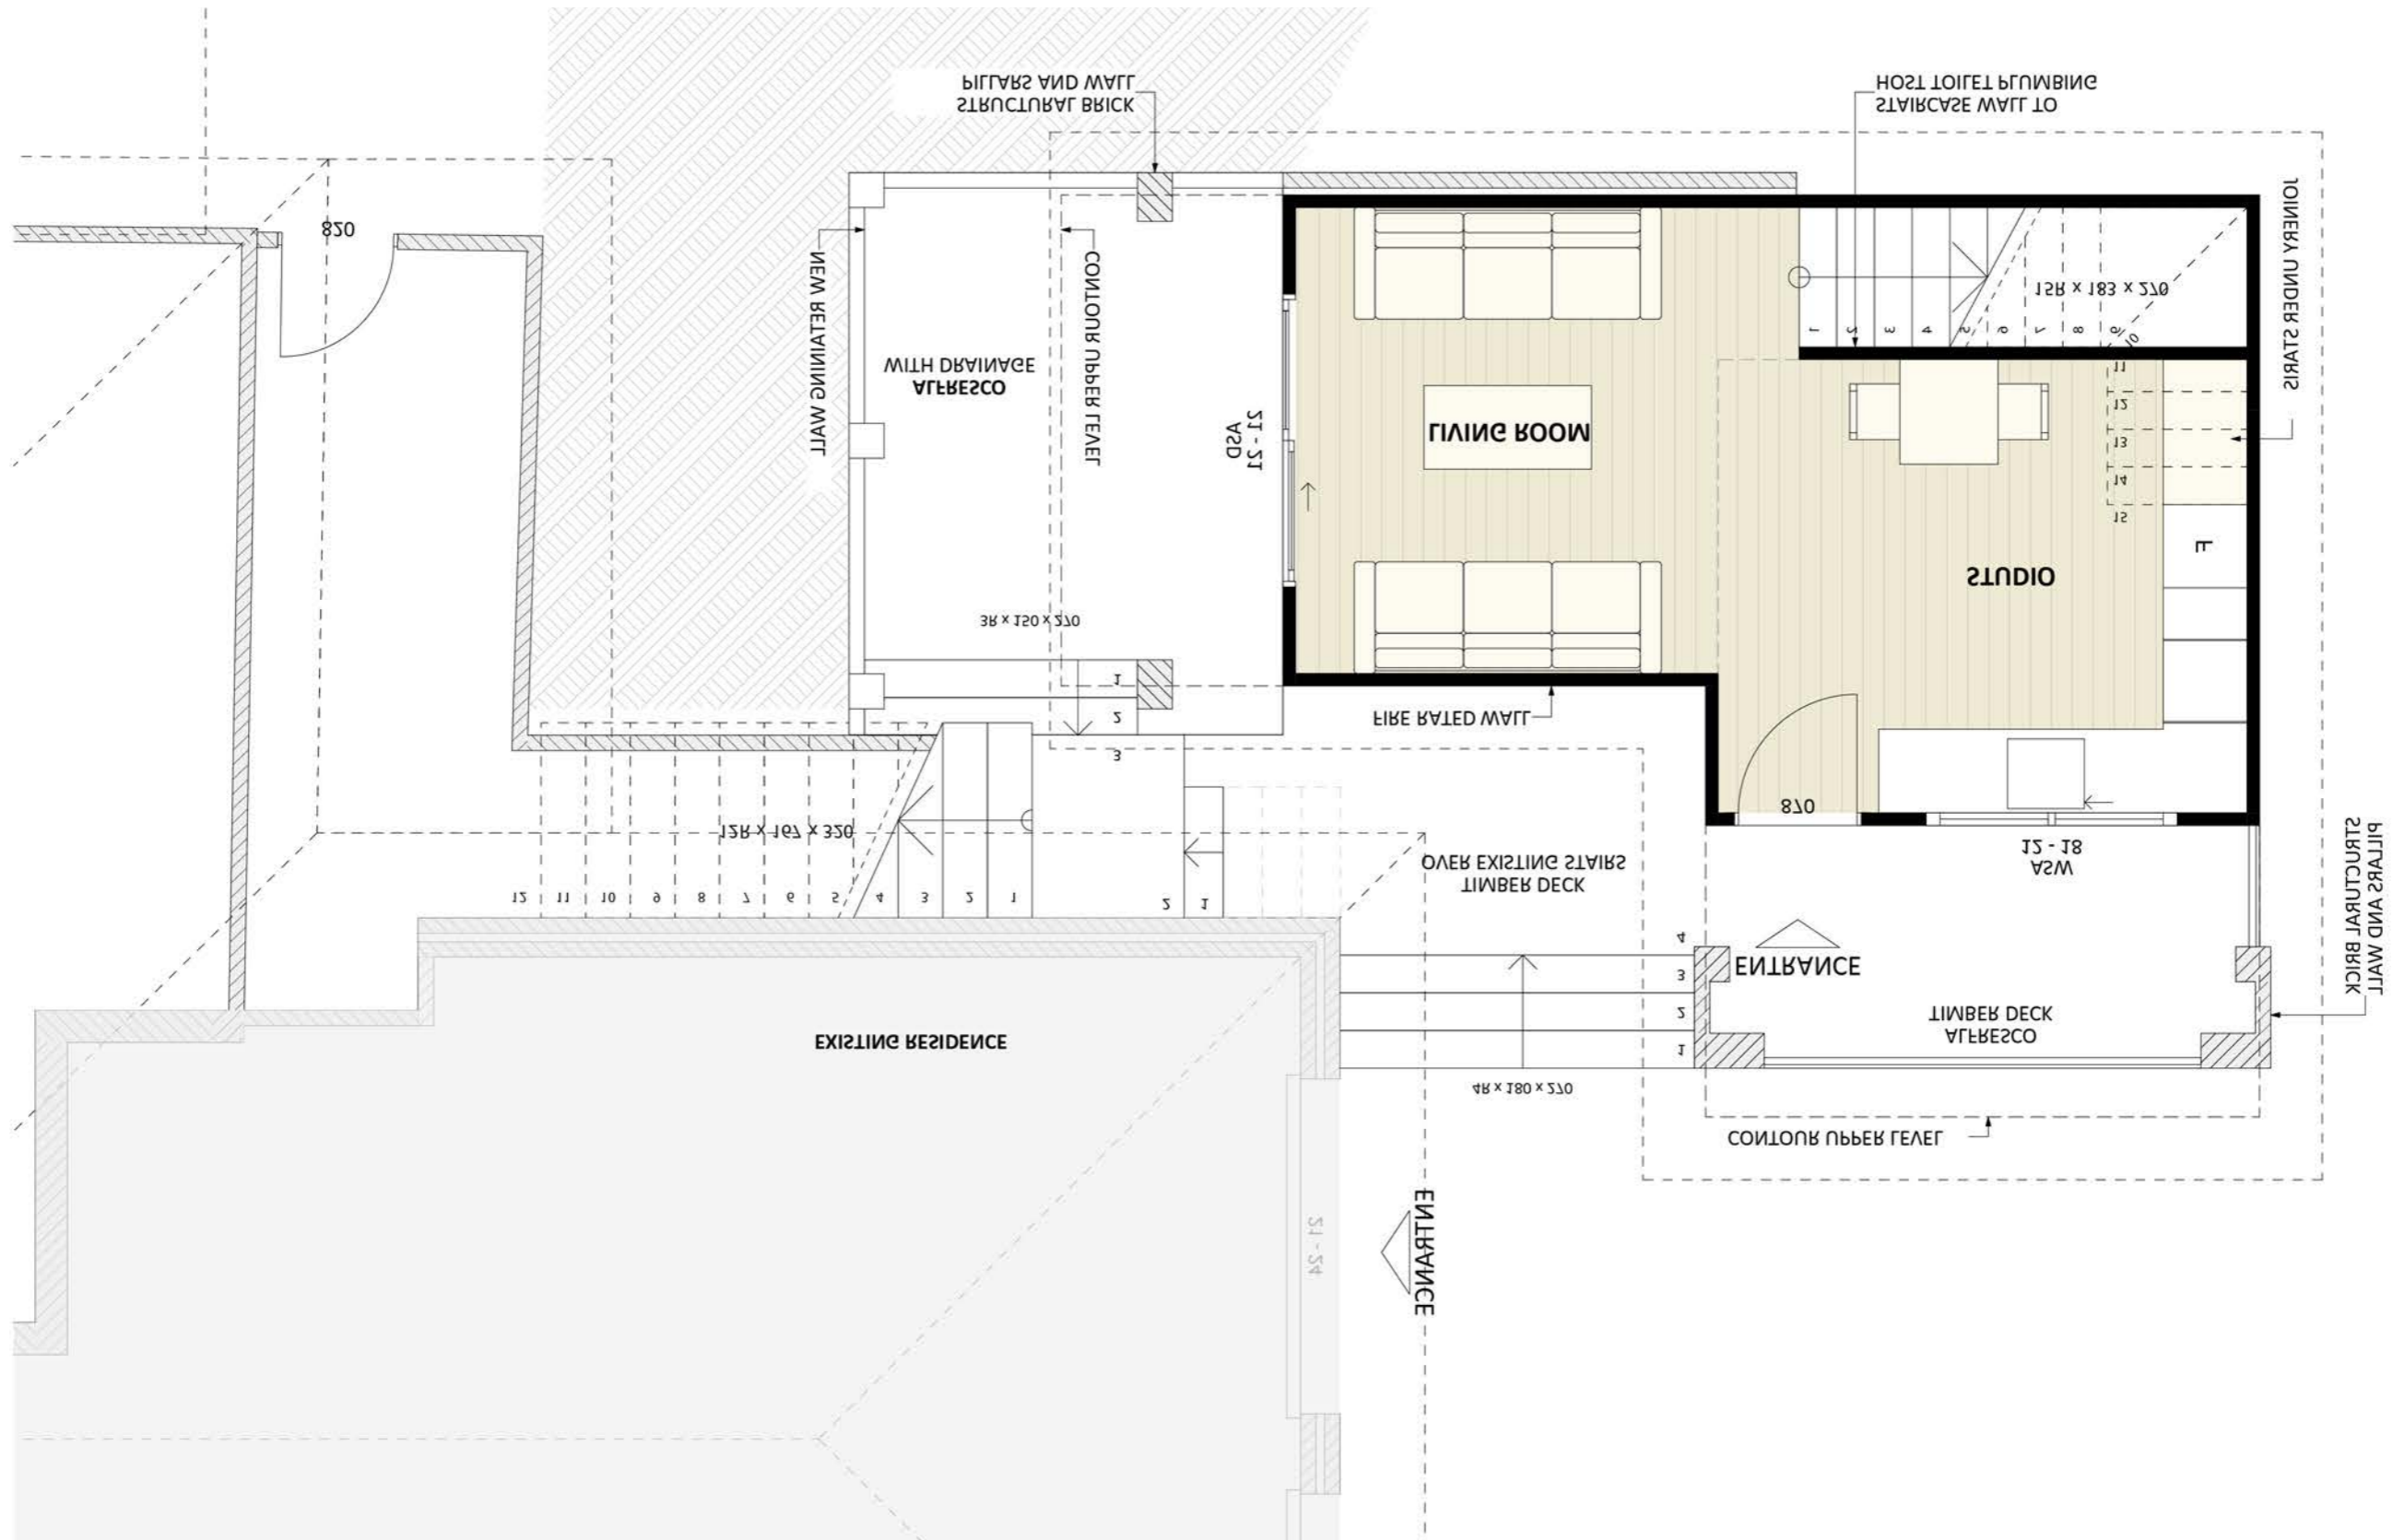

1215

ACT Building Lic: 2012767

FIXED
PRICE
EXTENSIONS

Colorbond Roof
Colour: Monument

Weathertex Weathergroove Smooth
Colour: Paperbark

Brick
Colour: Dark Grey

James Hardie Axon Cladding
Colour: Monument

An elevation is the height of the structure from ground level to the height of the roof.

An elevation is the height of the structure from ground level to the height of the roof.

 **FIXED
PRICE
EXTENSIONS**

fixedpriceextensions.com.au
canberragrannyflatbuilders.com.au

 info@cgfb.com.au

 1300 979 658