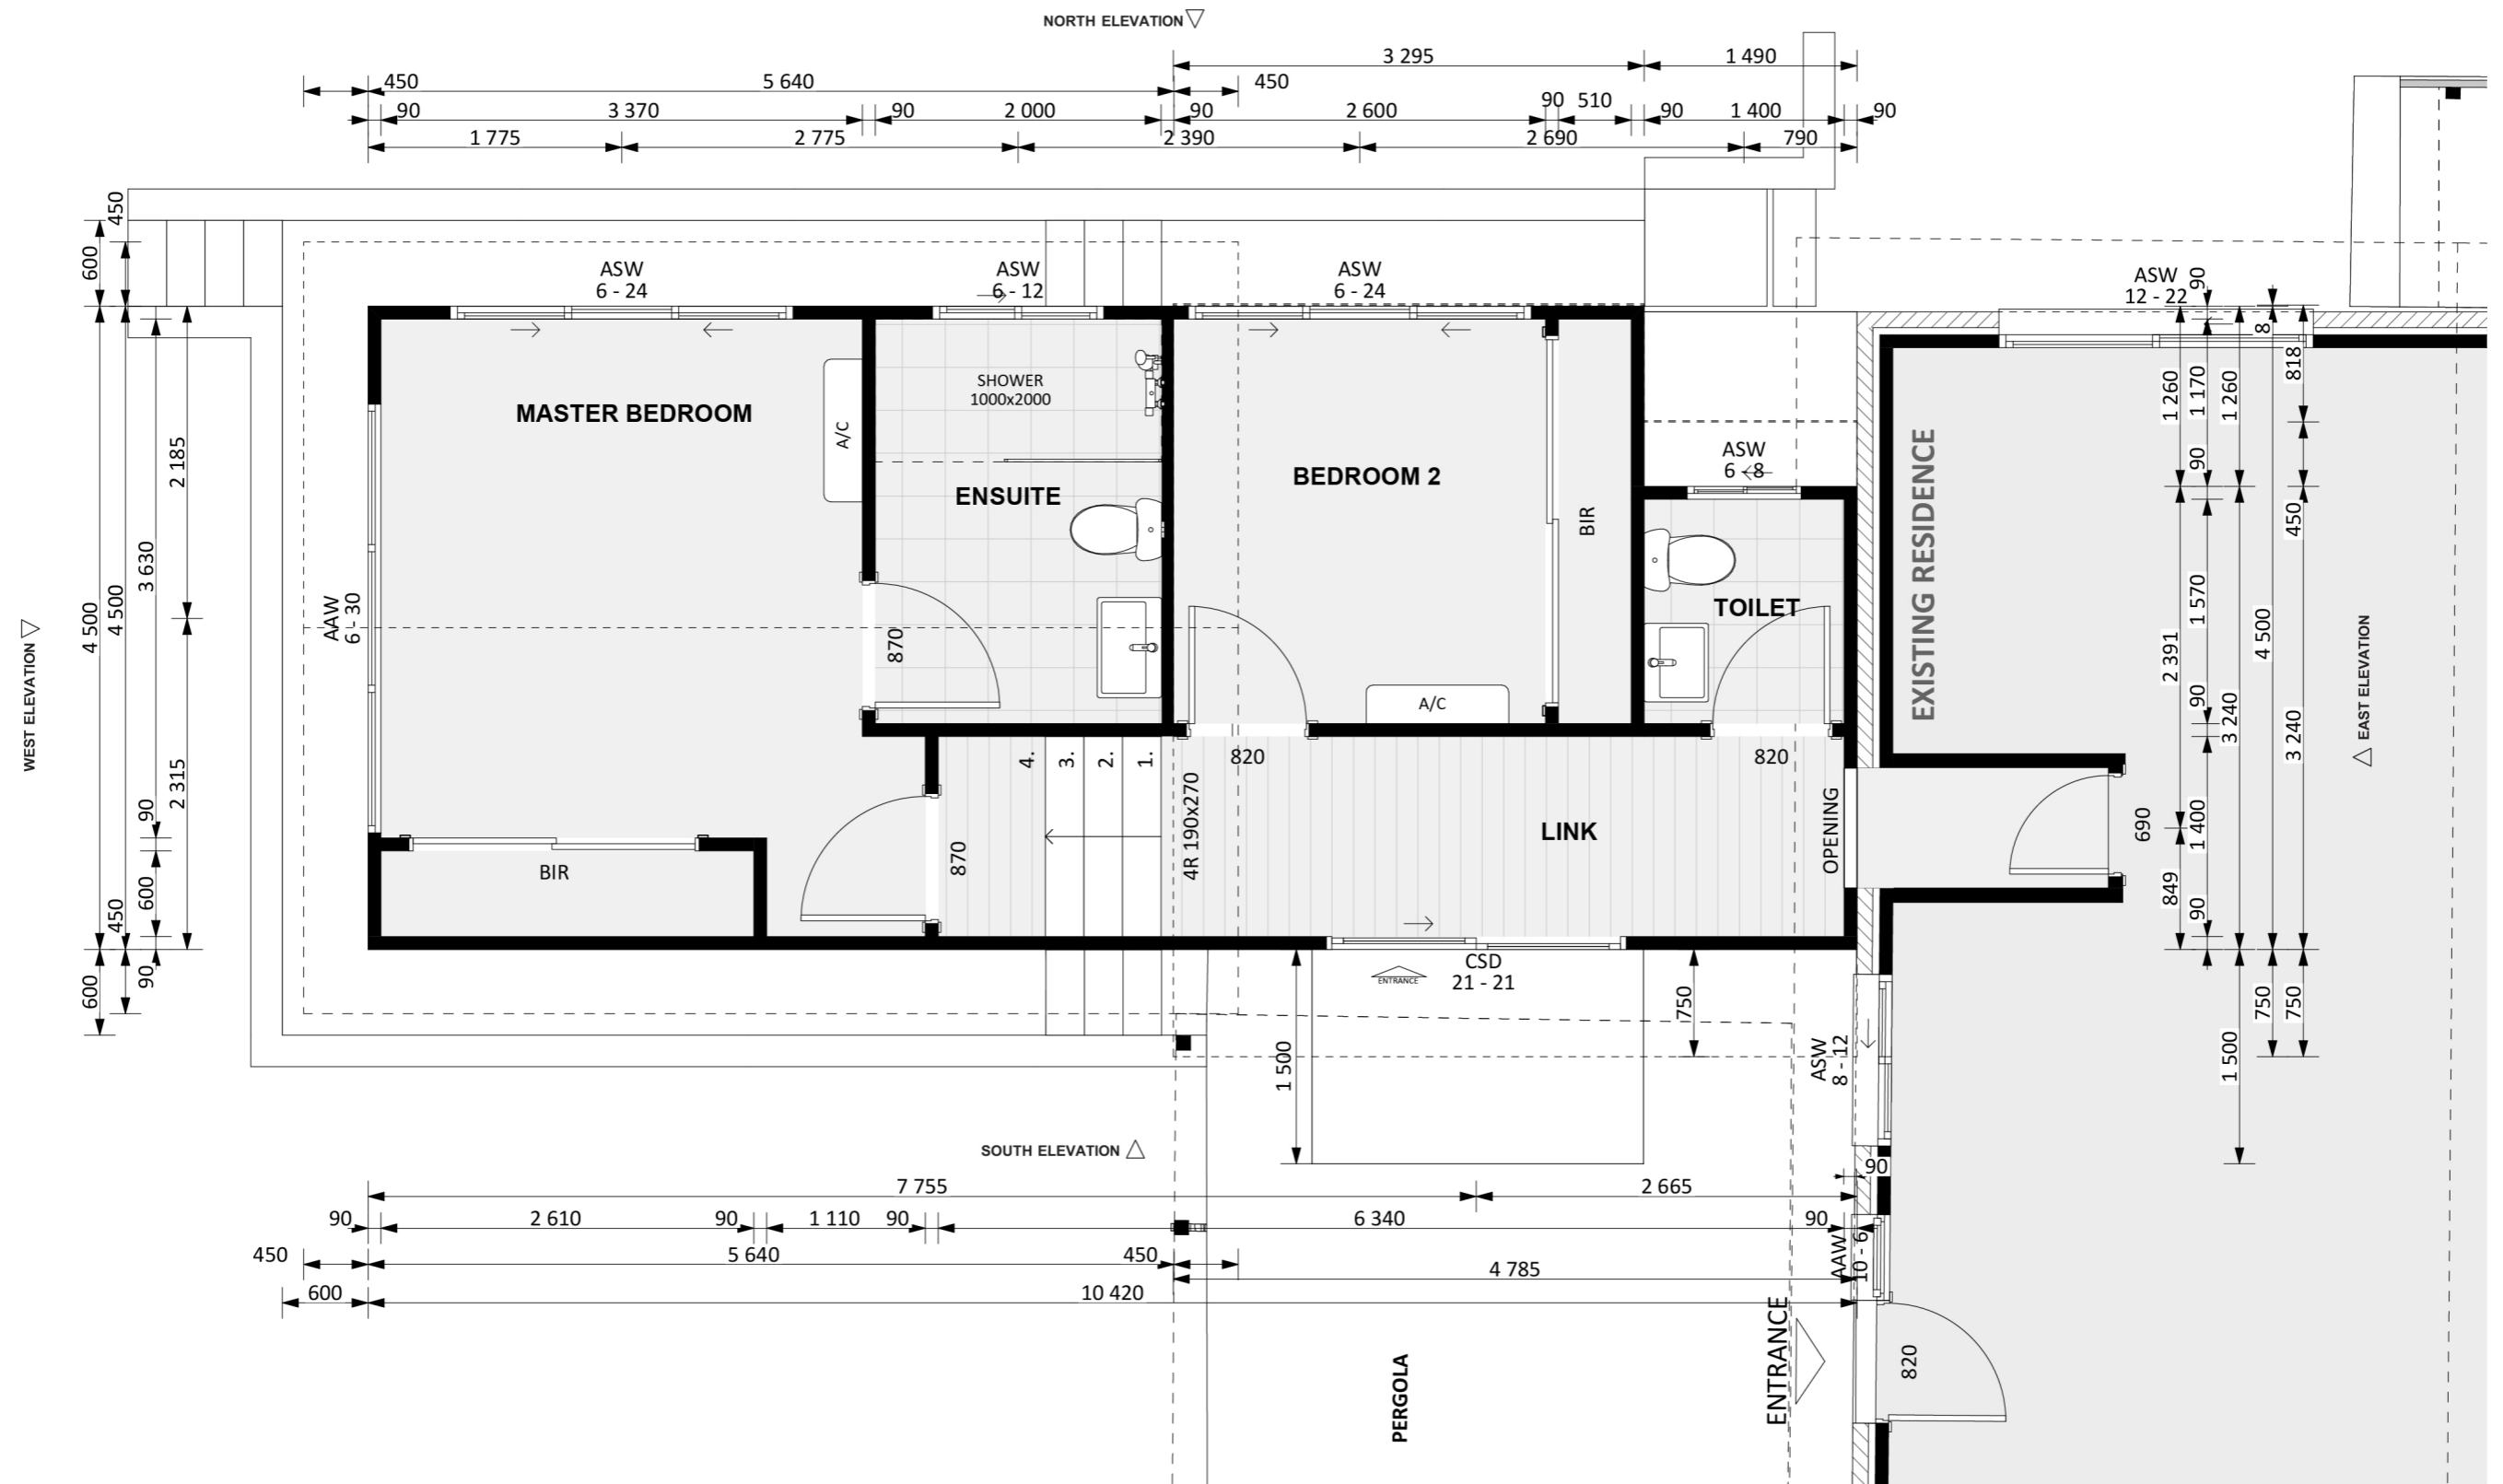

1212

ACT Building Lic: 2012767

**FIXED
PRICE
EXTENSIONS**

Windows and Door Frames
Colour: Woodland Grey

Roof Covering
Colour: Manor Red

Timber Composite Wall Coverings
Colour: Paper Bark

An elevation is the height of the structure from ground level to the height of the roof.

NORTH ELEVATION

WEST ELEVATION

An elevation is the height of the structure from ground level to the height of the roof.

 **FIXED
PRICE
EXTENSIONS**

fixedpriceextensions.com.au
canberragrannyflatbuilders.com.au