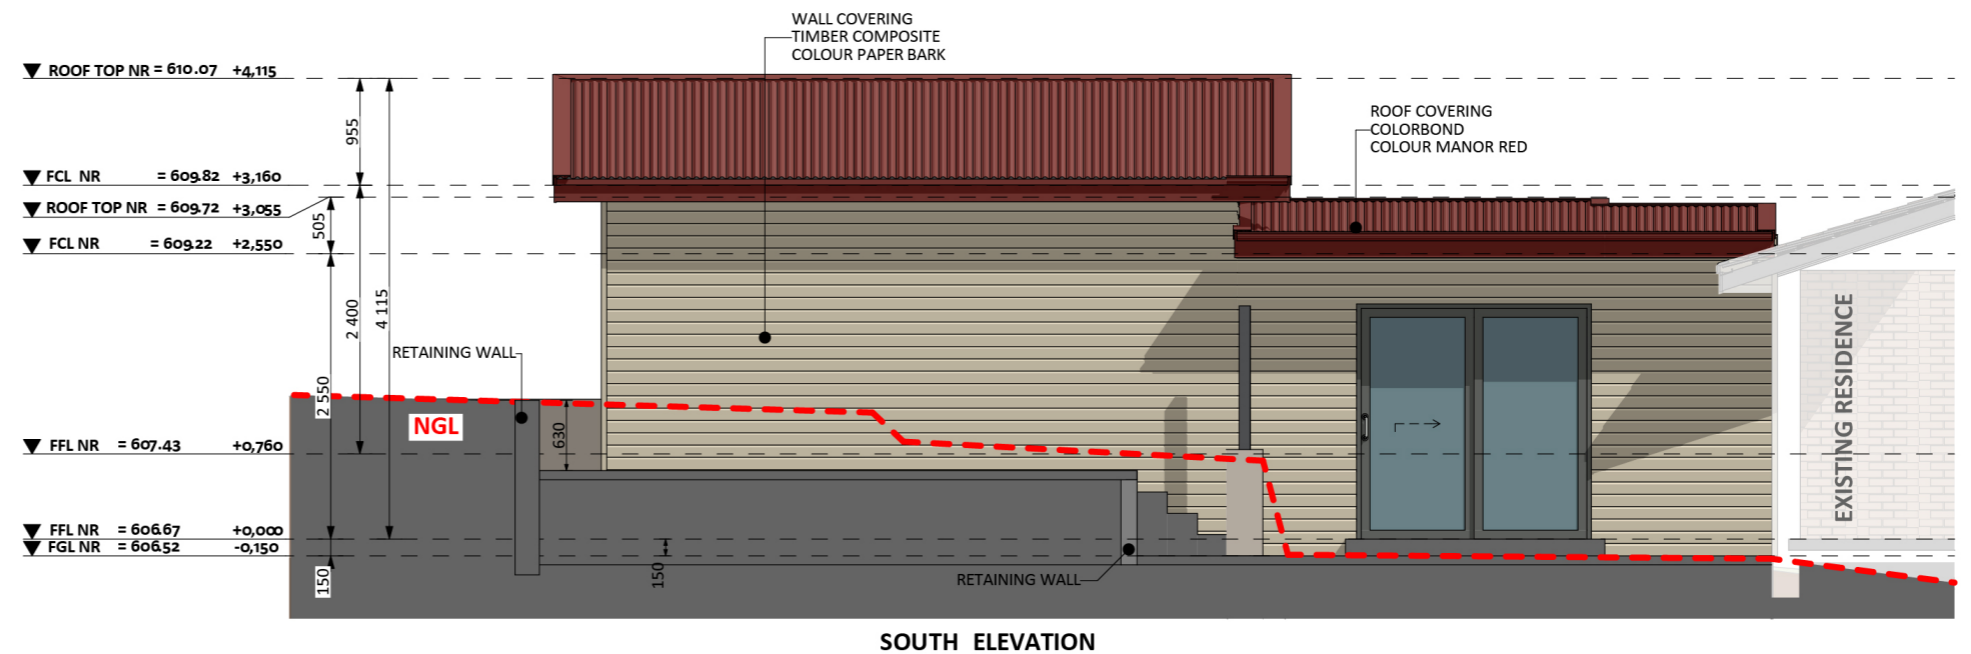

1212

ACT Building Lic: 2012767

**FIXED
PRICE
EXTENSIONS**

Windows and Door Frames
Colour: Woodland Grey

Roof Covering
Colour: Manor Red

Timber Composite Wall Coverings
Colour: Paper Bark

An elevation is the height of the structure from ground level to the height of the roof.

NORTH ELEVATION

WEST ELEVATION

An elevation is the height of the structure from ground level to the height of the roof.

 **FIXED
PRICE
EXTENSIONS**

fixedpriceextensions.com.au
canberragrannyflatbuilders.com.au