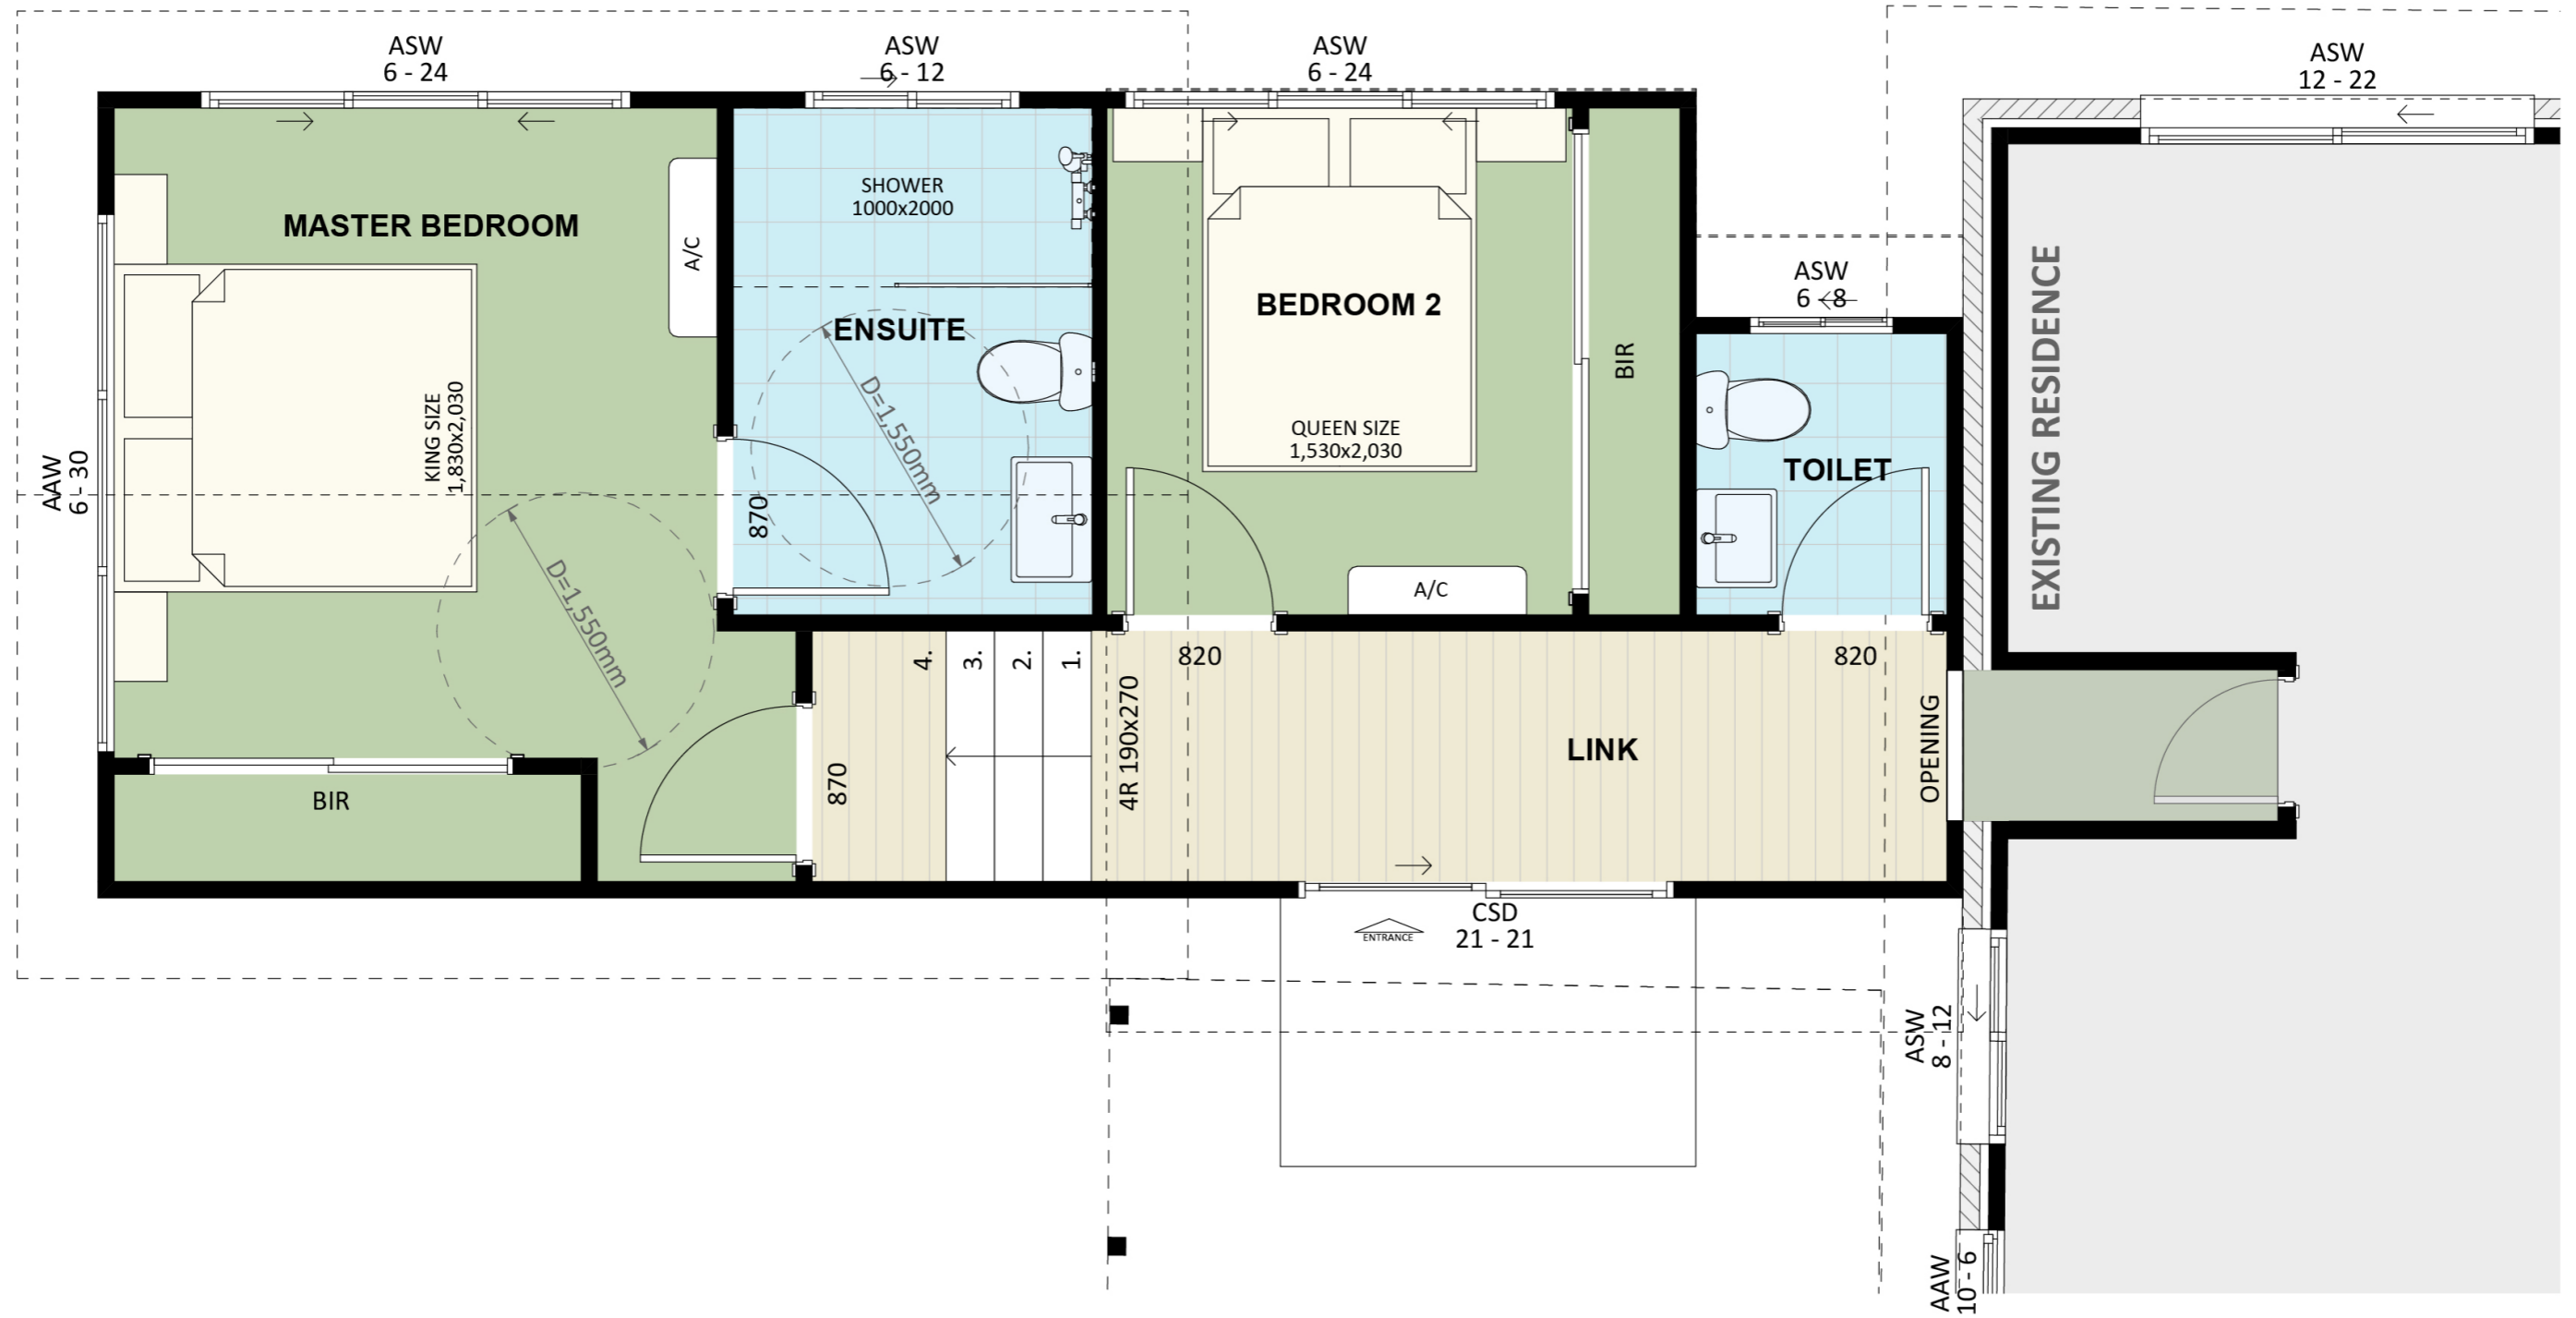

1212

ACT Building Lic: 2012767

**FIXED
PRICE
EXTENSIONS**

Windows and Door Frames
Colour: Woodland Grey

Roof Covering
Colour: Manor Red

Timber Composite Wall Coverings
Colour: Paper Bark

An elevation is the height of the structure from ground level to the height of the roof.

NORTH ELEVATION

WEST ELEVATION

An elevation is the height of the structure from ground level to the height of the roof.

 **FIXED
PRICE
EXTENSIONS**

fixedpriceextensions.com.au
canberragrannyflatbuilders.com.au