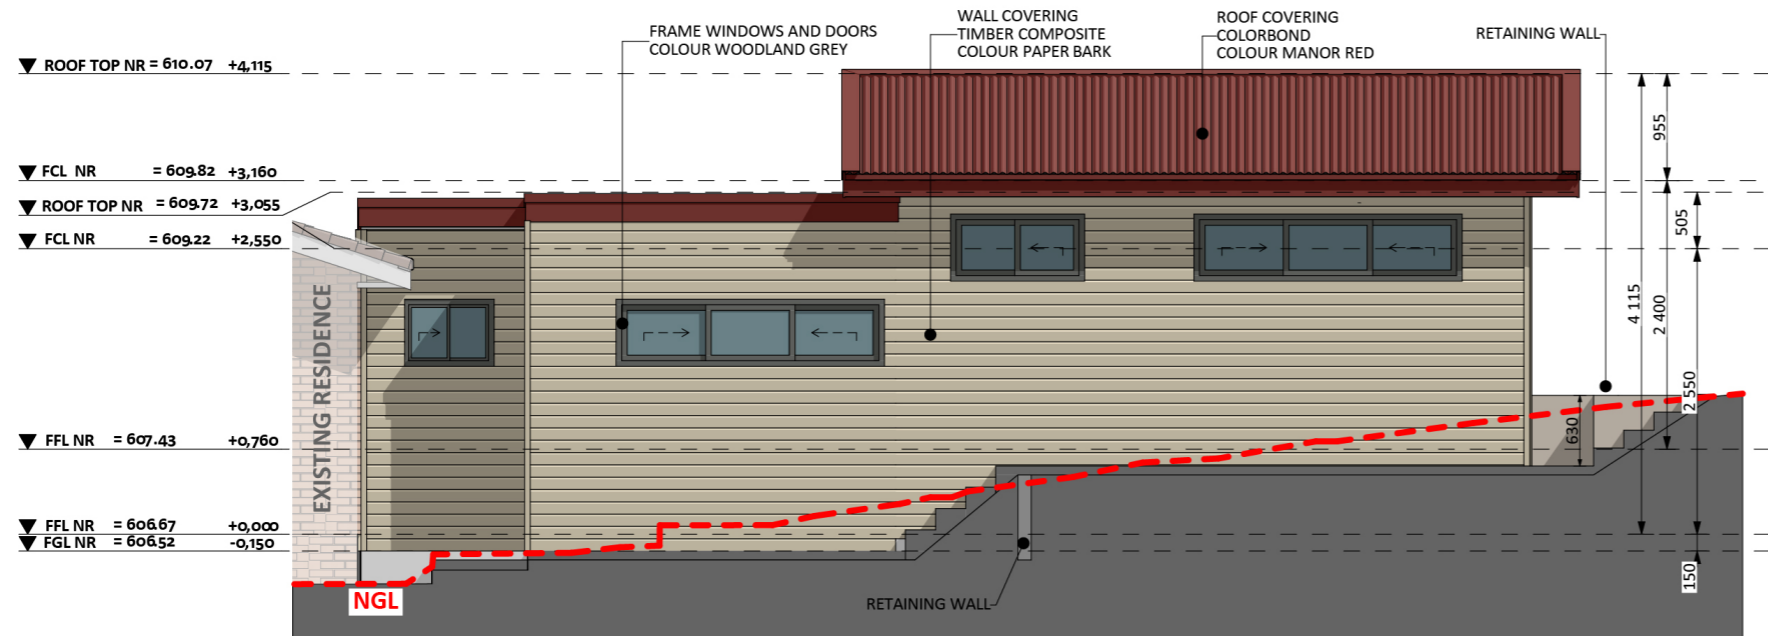

1212

ACT Building Lic: 2012767

**FIXED
PRICE
EXTENSIONS**

Windows and Door Frames
Colour: Woodland Grey

Roof Covering
Colour: Manor Red

Timber Composite Wall Coverings
Colour: Paper Bark

An elevation is the height of the structure from ground level to the height of the roof.

NORTH ELEVATION

WEST ELEVATION

An elevation is the height of the structure from ground level to the height of the roof.

 **FIXED
PRICE
EXTENSIONS**

fixedpriceextensions.com.au
canberragrannyflatbuilders.com.au