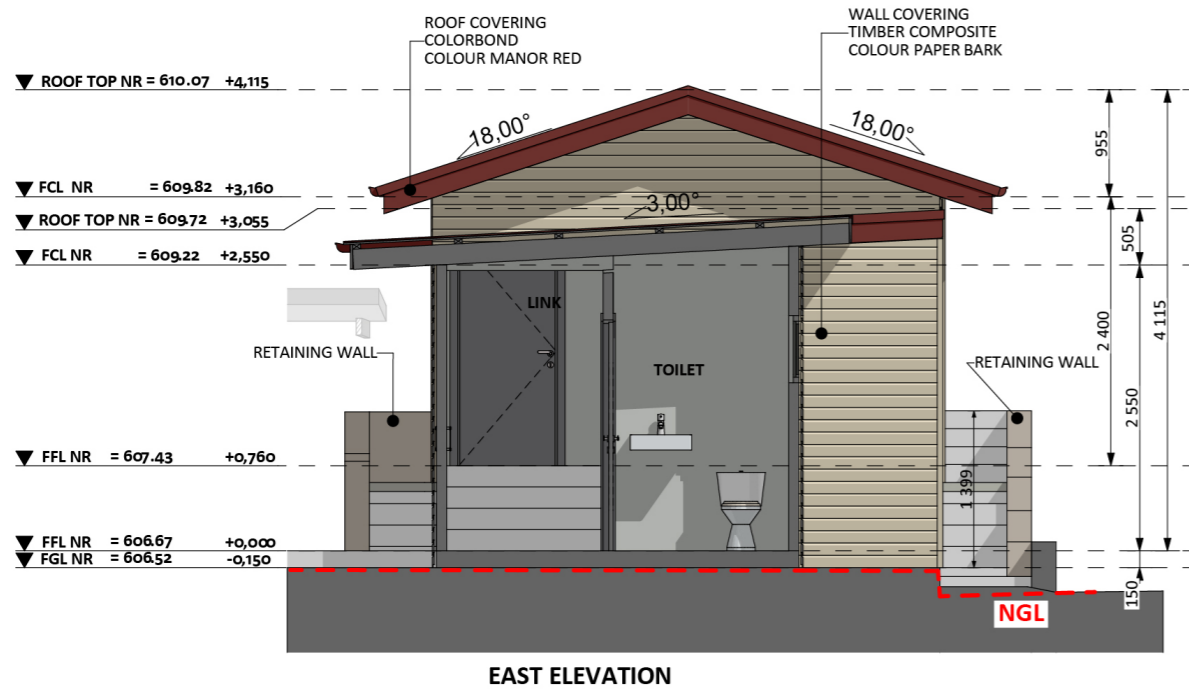

1212

ACT Building Lic: 2012767

**FIXED
PRICE
EXTENSIONS**

Windows and Door Frames
Colour: Woodland Grey

Roof Covering
Colour: Manor Red

Timber Composite Wall Coverings
Colour: Paper Bark

An elevation is the height of the structure from ground level to the height of the roof.

NORTH ELEVATION

WEST ELEVATION

An elevation is the height of the structure from ground level to the height of the roof.

 **FIXED
PRICE
EXTENSIONS**

fixedpriceextensions.com.au
canberragrannyflatbuilders.com.au