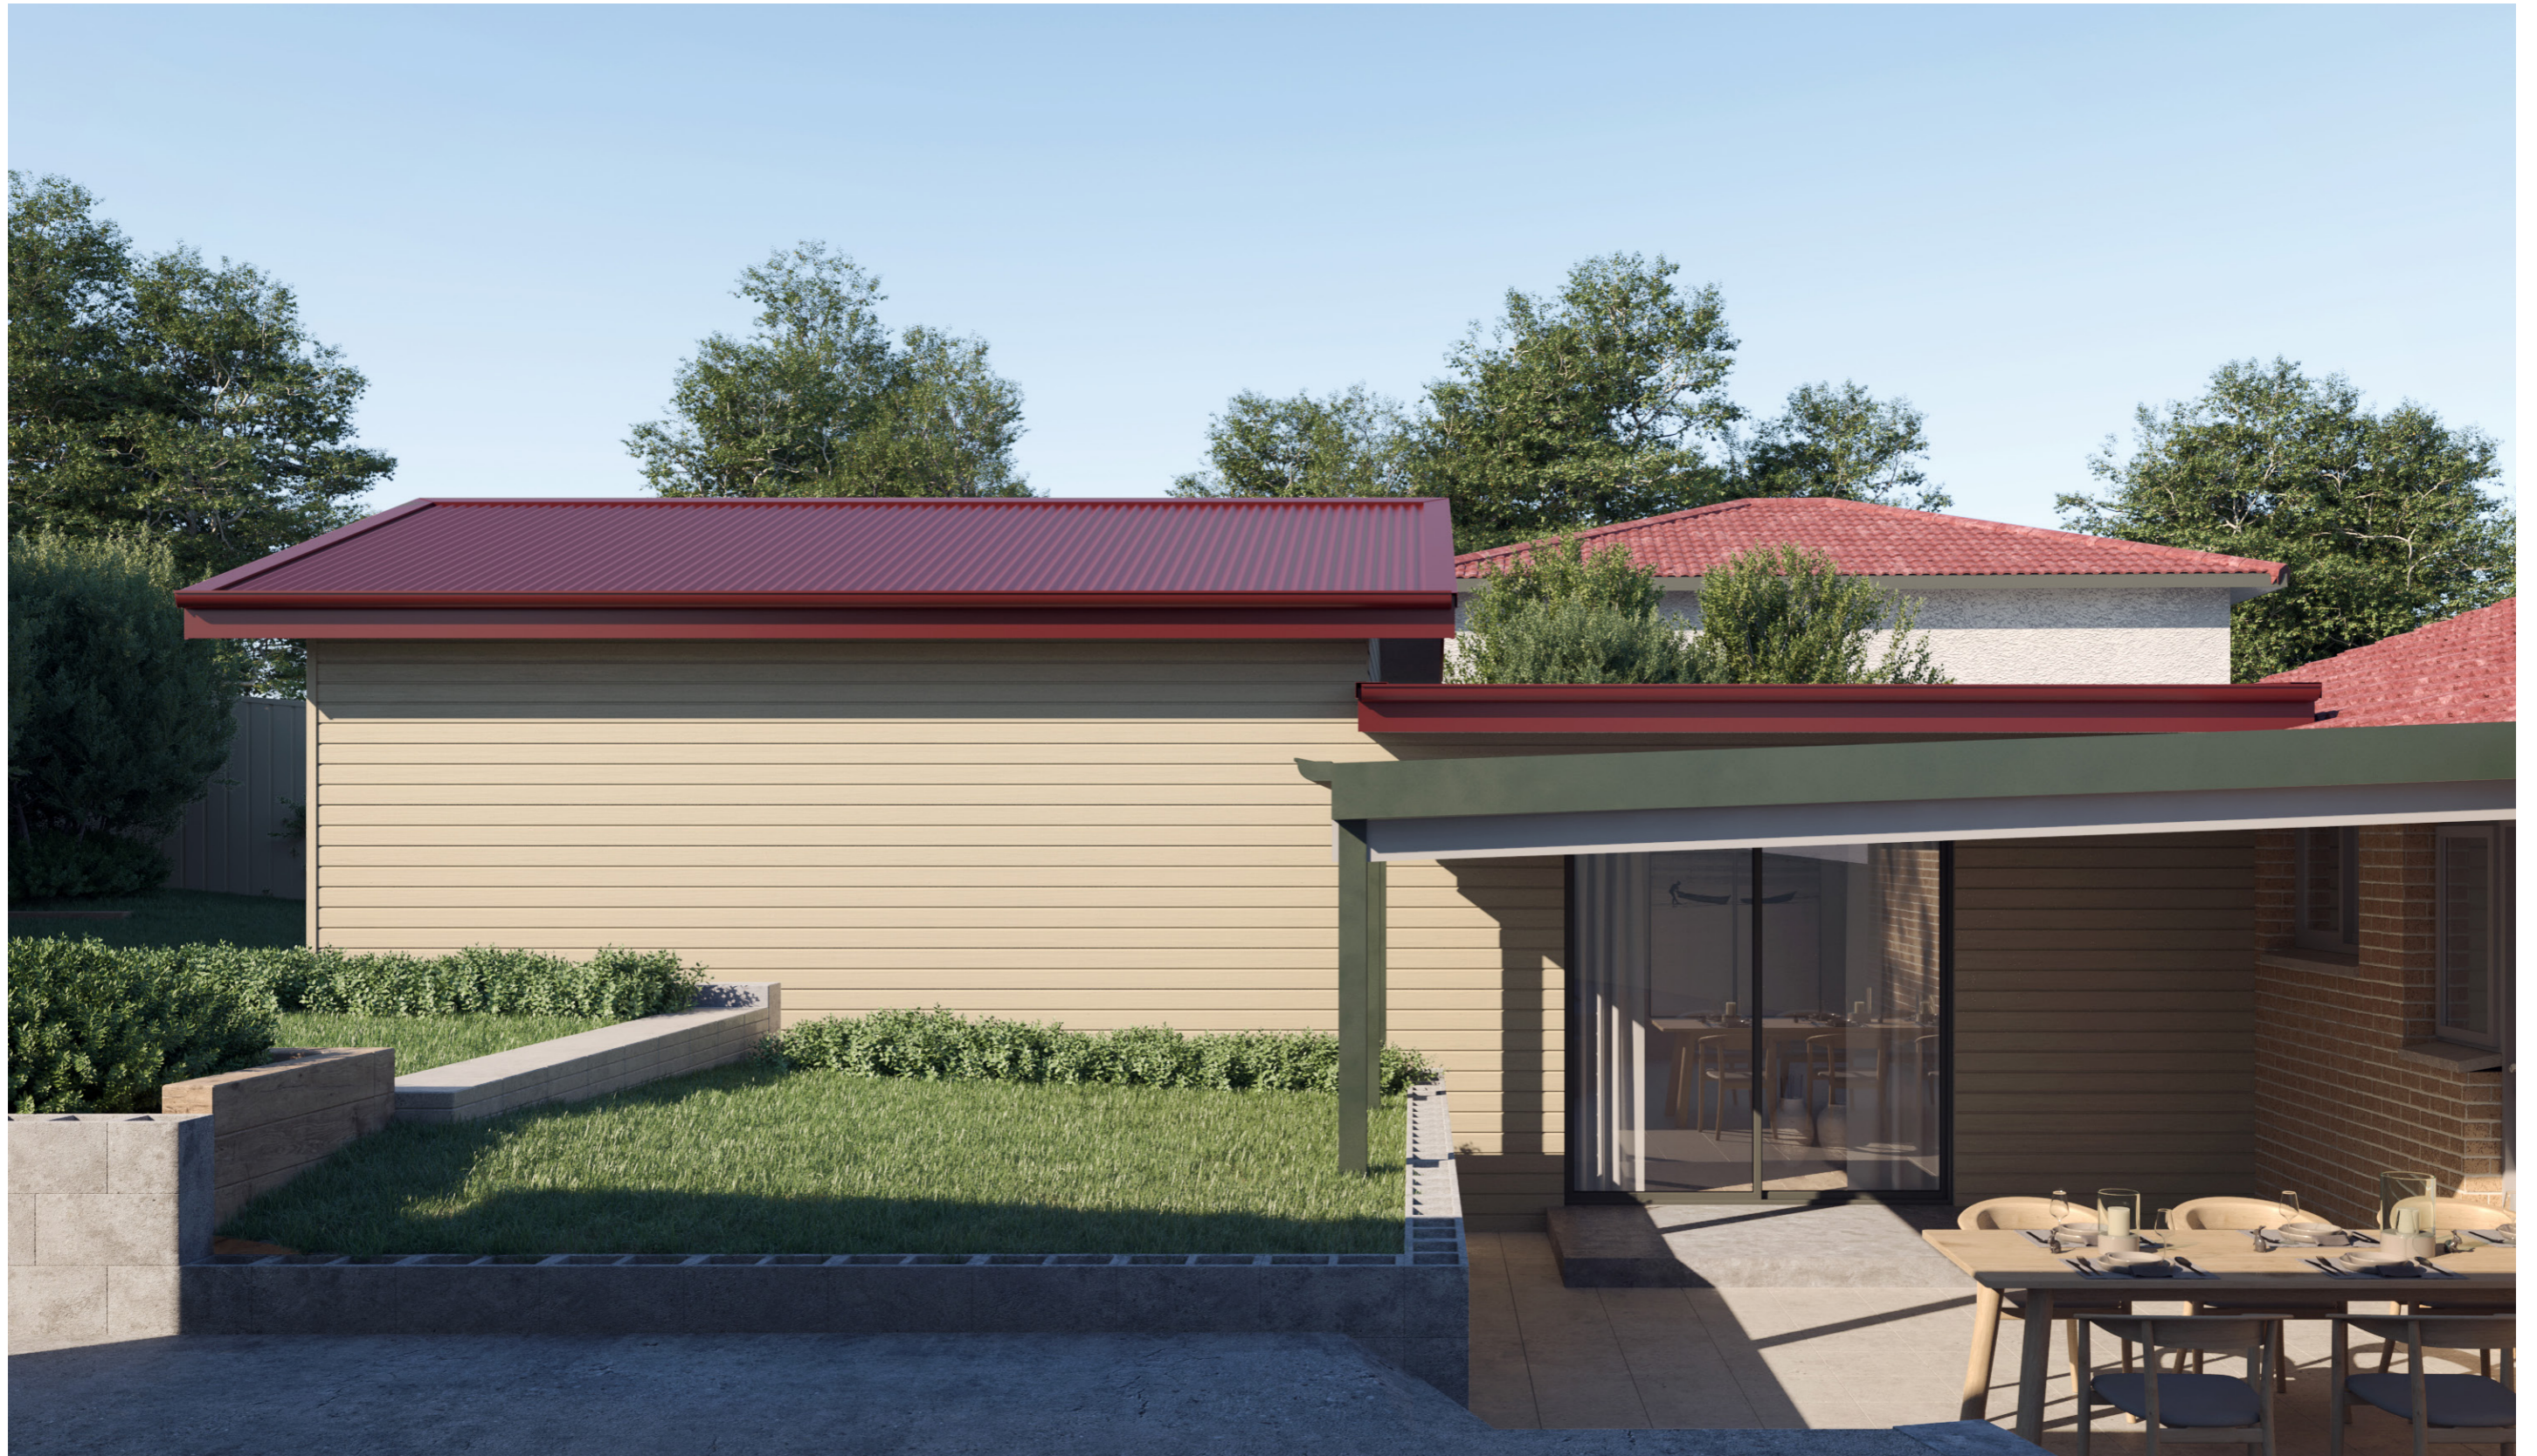

1212

ACT Building Lic: 2012767

**FIXED
PRICE
EXTENSIONS**

Windows and Door Frames
Colour: Woodland Grey

Roof Covering
Colour: Manor Red

Timber Composite Wall Coverings
Colour: Paper Bark

An elevation is the height of the structure from ground level to the height of the roof.

NORTH ELEVATION

WEST ELEVATION

An elevation is the height of the structure from ground level to the height of the roof.

 **FIXED
PRICE
EXTENSIONS**

fixedpriceextensions.com.au
canberragrannyflatbuilders.com.au