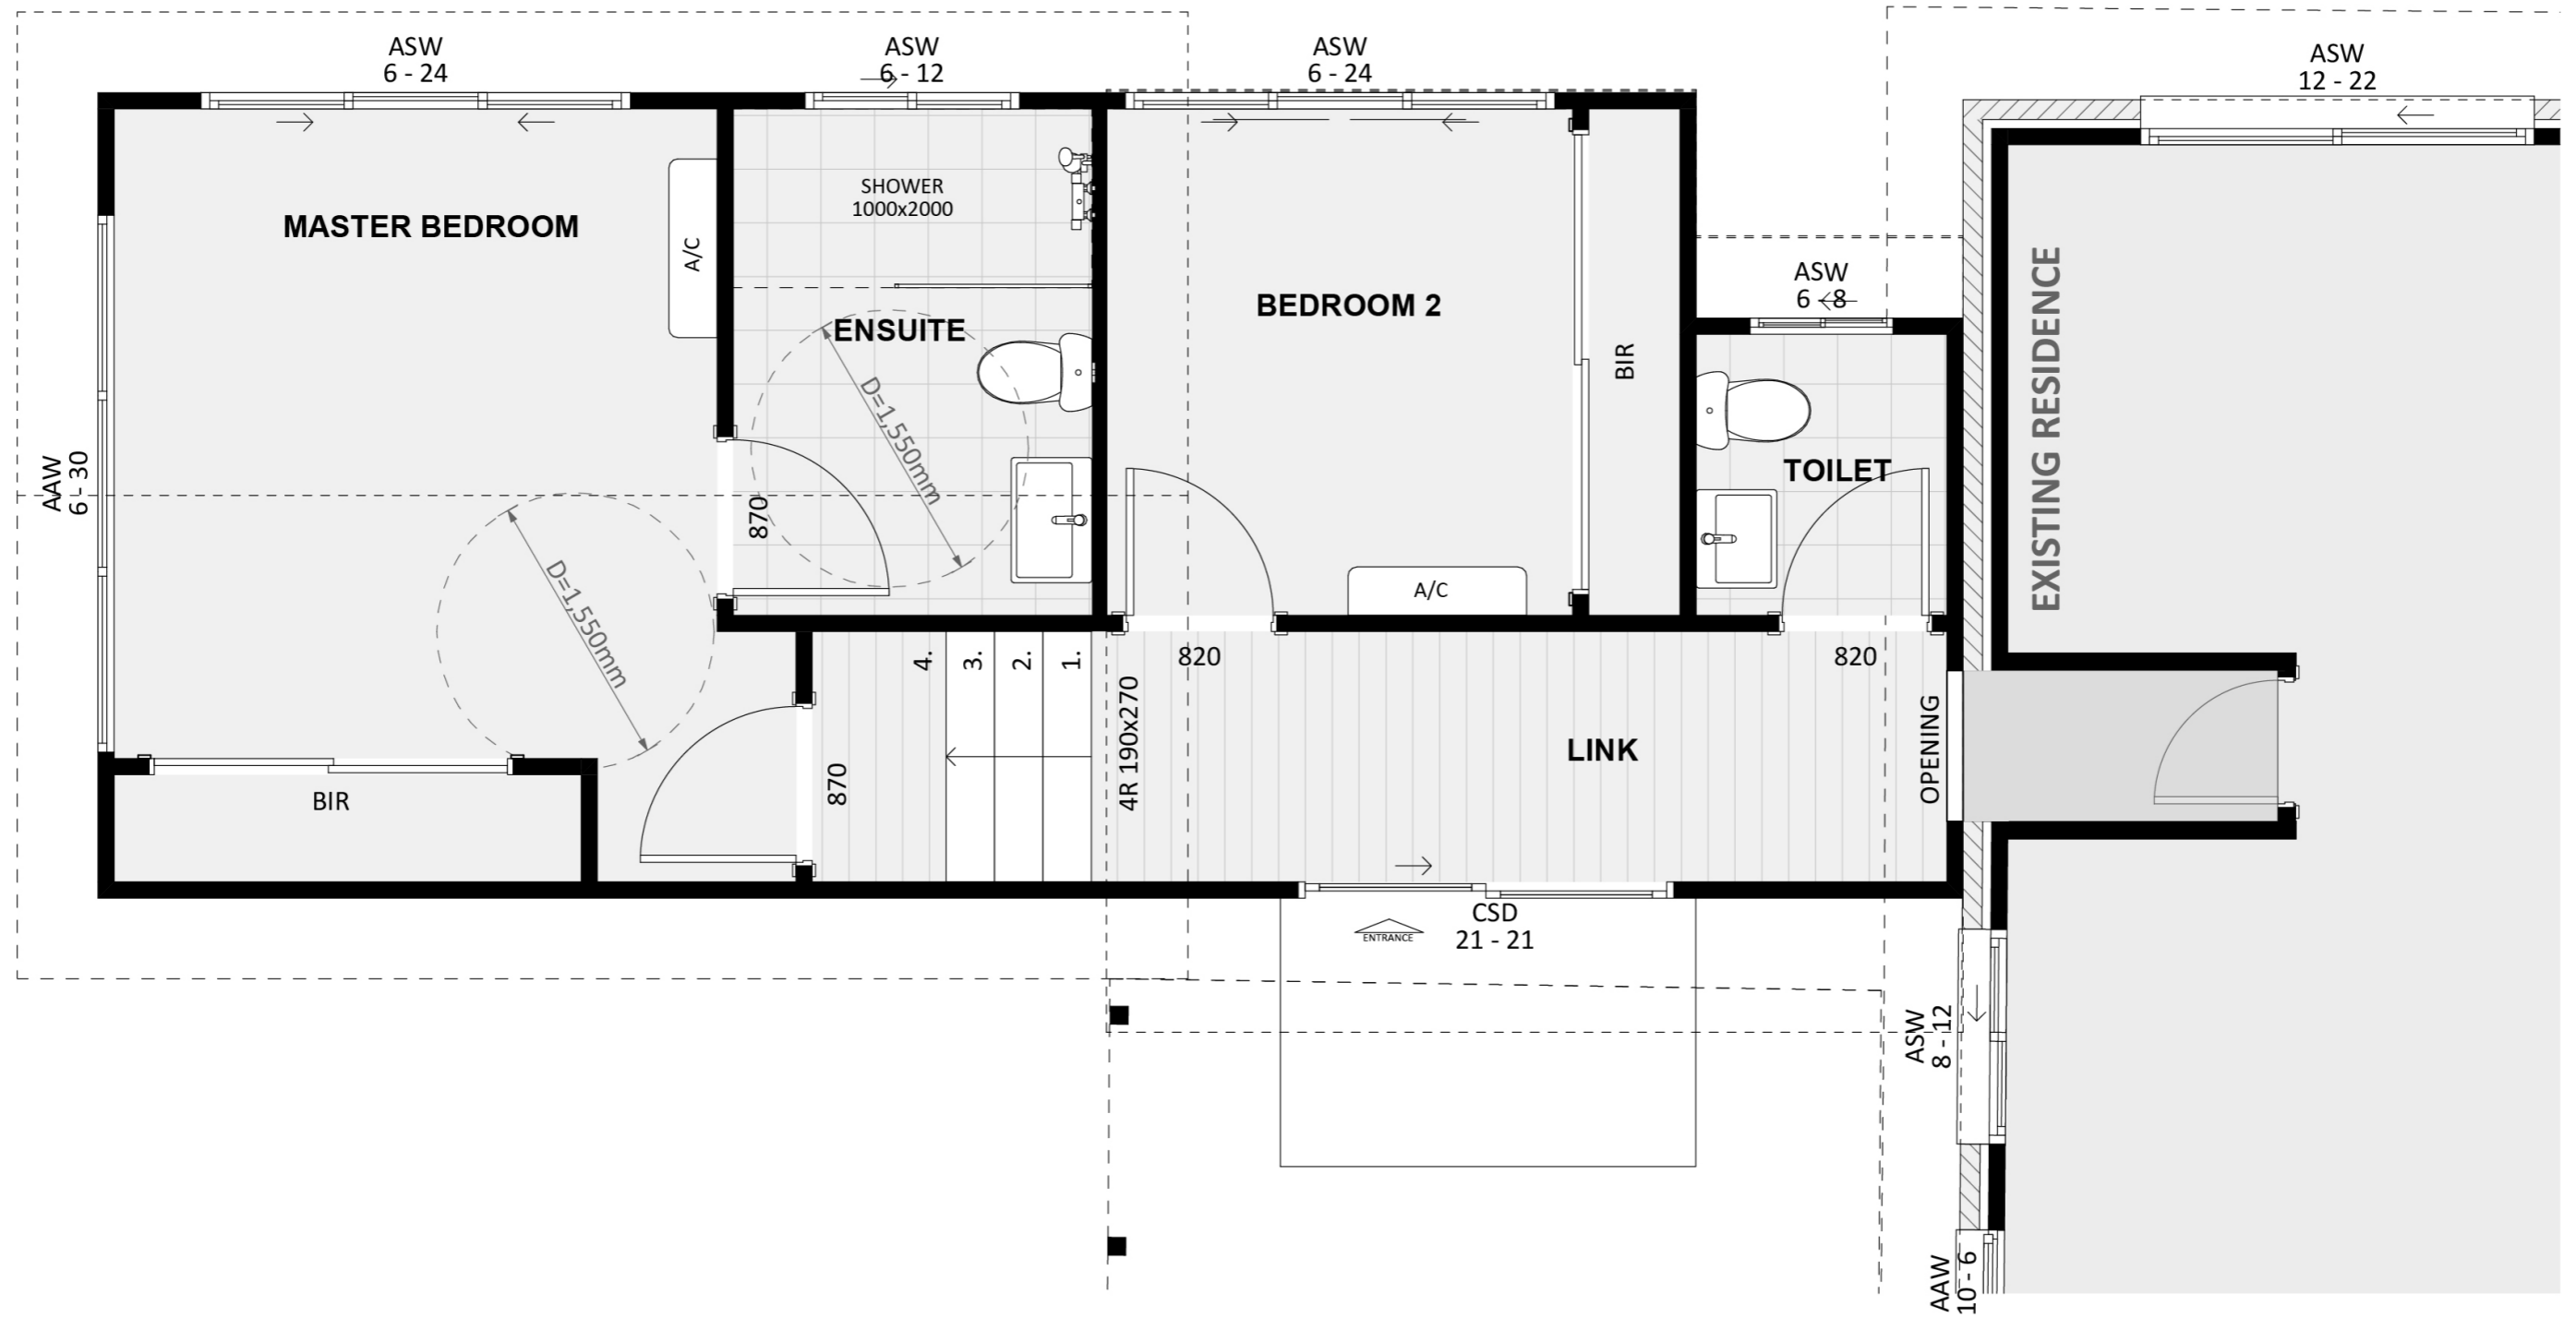

1212

ACT Building Lic: 2012767

**FIXED
PRICE
EXTENSIONS**

Windows and Door Frames
Colour: Woodland Grey

Roof Covering
Colour: Manor Red

Timber Composite Wall Coverings
Colour: Paper Bark

An elevation is the height of the structure from ground level to the height of the roof.

NORTH ELEVATION

WEST ELEVATION

An elevation is the height of the structure from ground level to the height of the roof.

 **FIXED
PRICE
EXTENSIONS**

fixedpriceextensions.com.au
canberragrannyflatbuilders.com.au