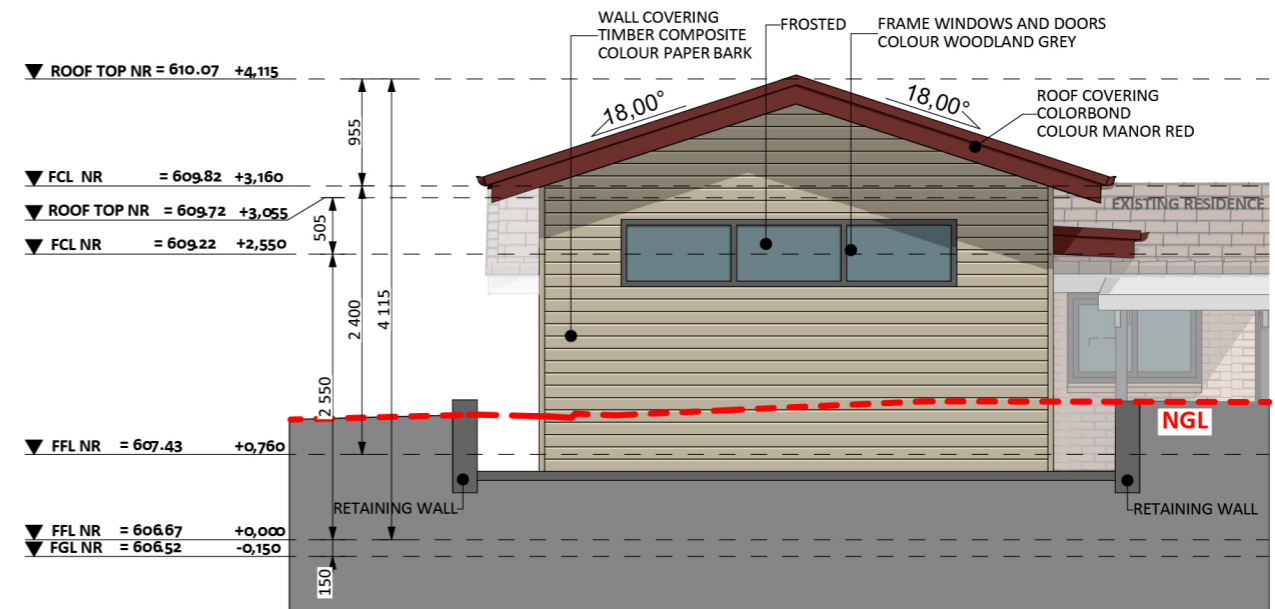

1212

ACT Building Lic: 2012767

**FIXED
PRICE
EXTENSIONS**

Windows and Door Frames
Colour: Woodland Grey

Roof Covering
Colour: Manor Red

Timber Composite Wall Coverings
Colour: Paper Bark

An elevation is the height of the structure from ground level to the height of the roof.

NORTH ELEVATION

WEST ELEVATION

An elevation is the height of the structure from ground level to the height of the roof.

 **FIXED
PRICE
EXTENSIONS**

fixedpriceextensions.com.au
canberragrannyflatbuilders.com.au