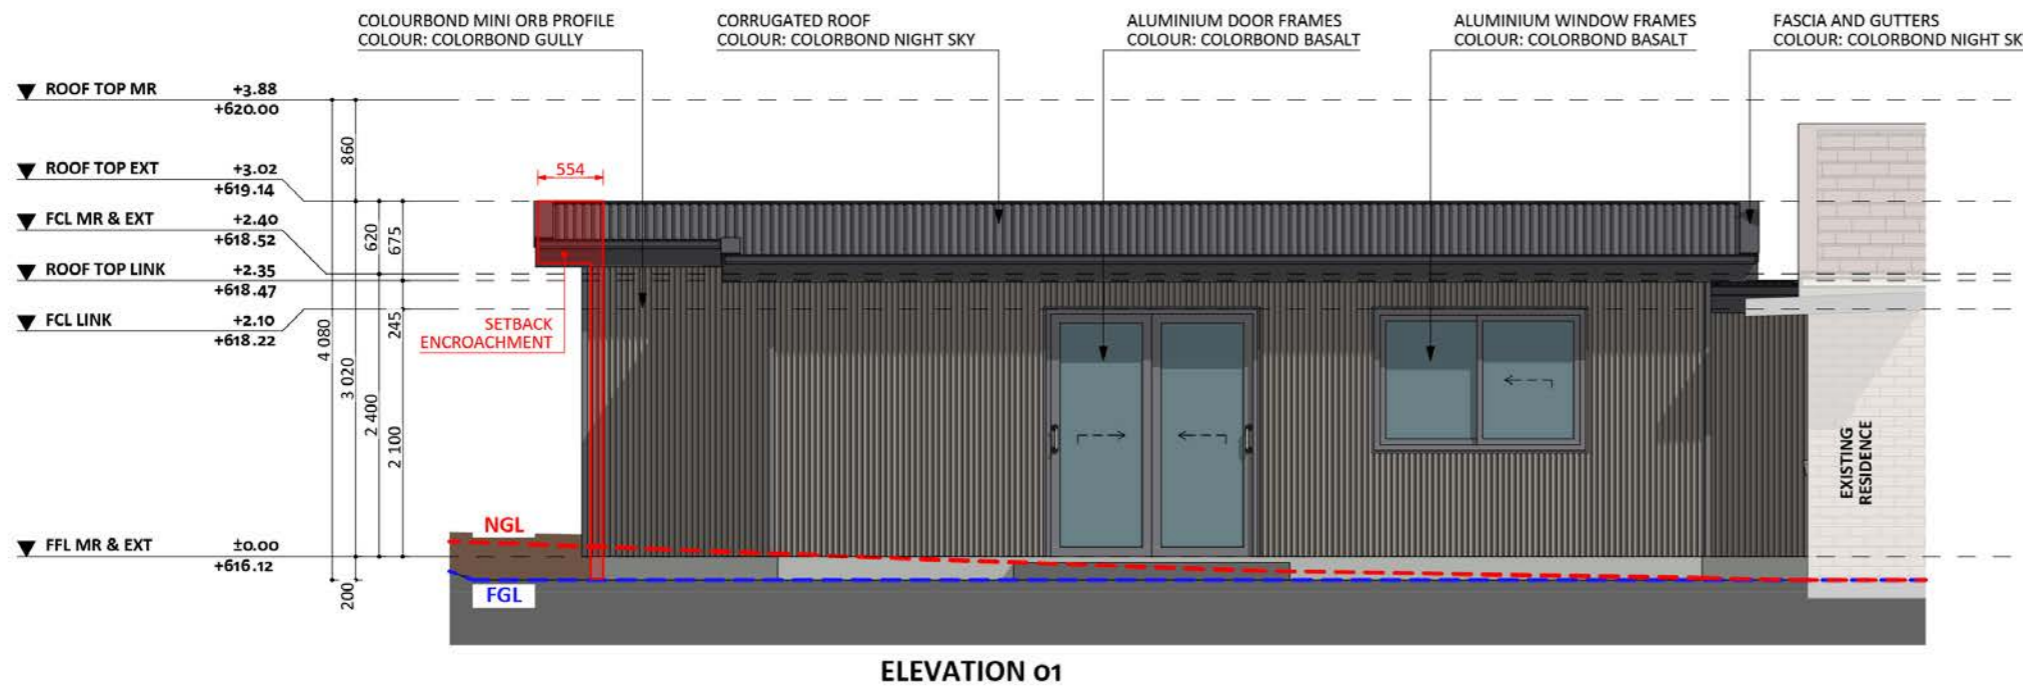

1209

ACT Building Lic: 2012767

**FIXED
PRICE
EXTENSIONS**

Corrugated Roof
Colour: Night Sky

Fascia and Gutters
Colour: Night Sky

Colorbond MiniOrb Profile
Colour: Gully

Aluminium Windows and Doors
Colour: Basalt

An elevation is the height of the structure from ground level to the height of the roof.

An elevation is the height of the structure from ground level to the height of the roof.

 **FIXED
PRICE
EXTENSIONS**