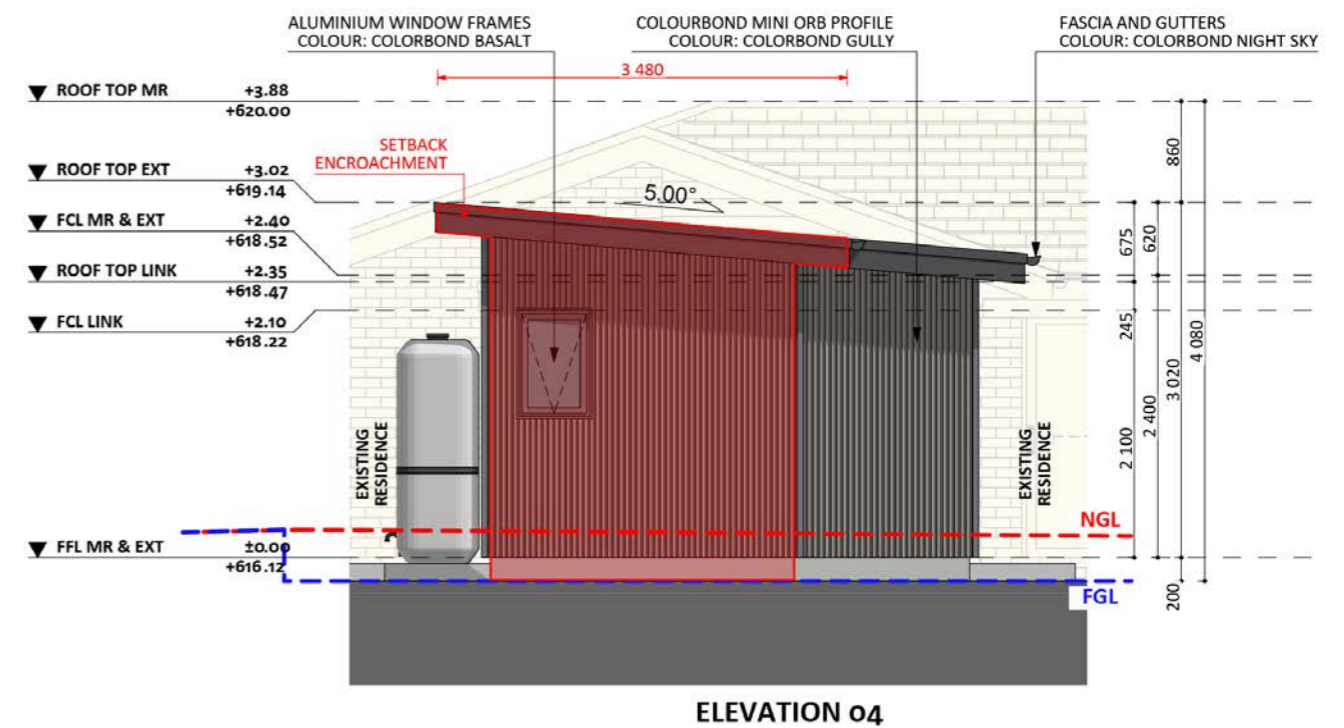

1209

ACT Building Lic: 2012767

**FIXED
PRICE
EXTENSIONS**

Corrugated Roof
Colour: Night Sky

Fascia and Gutters
Colour: Night Sky

Colorbond MiniOrb Profile
Colour: Gully

Aluminium Windows and Doors
Colour: Basalt

An elevation is the height of the structure from ground level to the height of the roof.

An elevation is the height of the structure from ground level to the height of the roof.

 **FIXED
PRICE
EXTENSIONS**