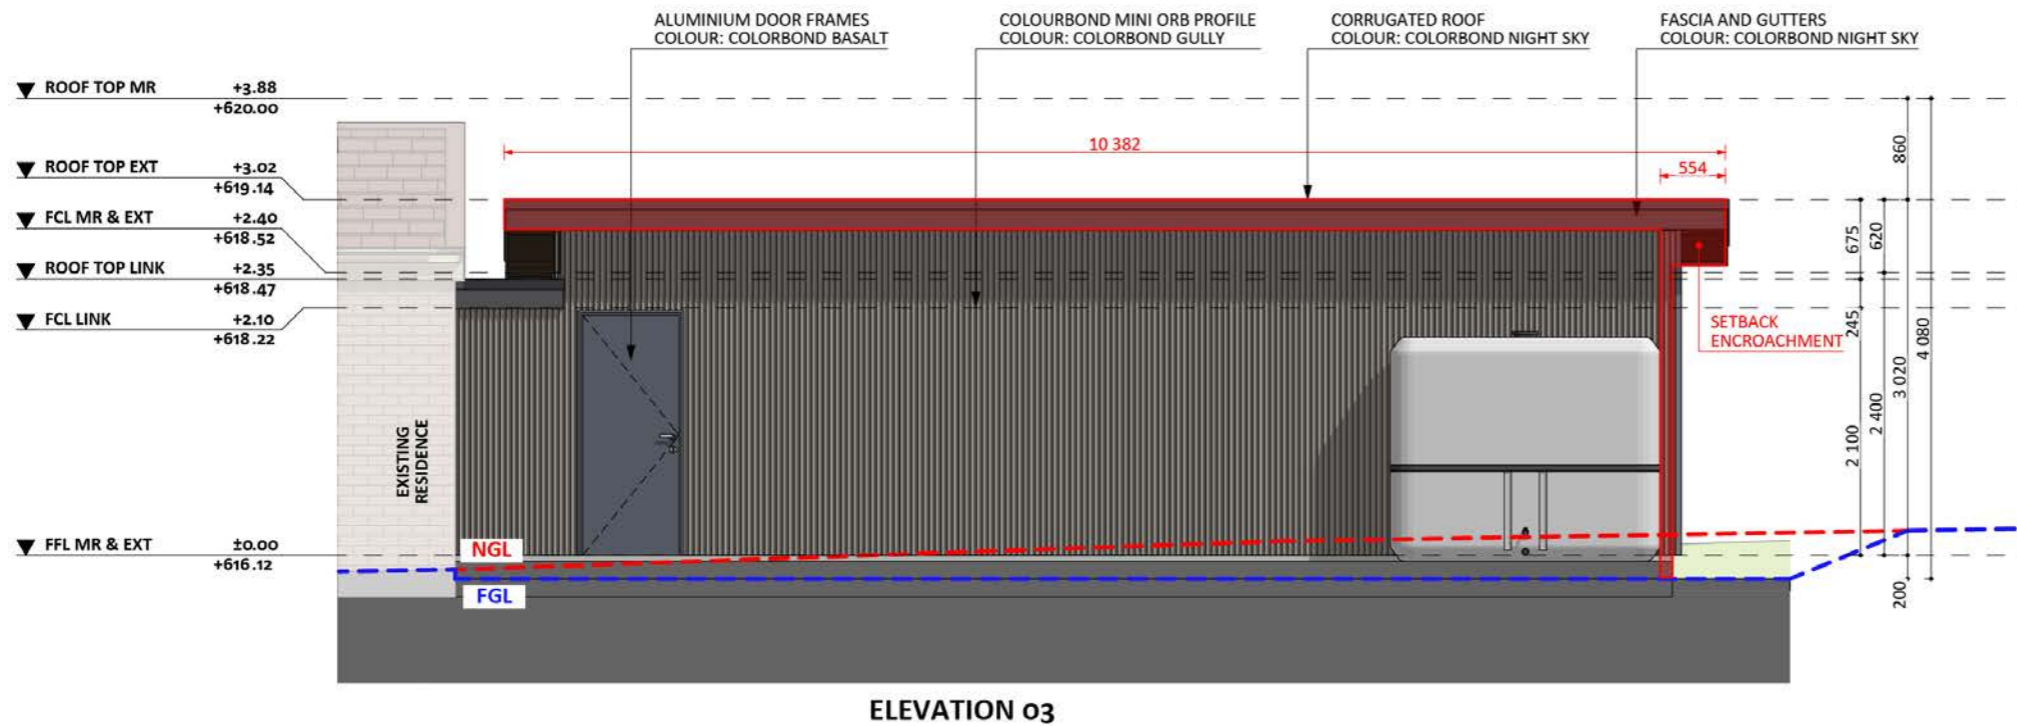

1209

ACT Building Lic: 2012767

**FIXED
PRICE
EXTENSIONS**

Corrugated Roof
Colour: Night Sky

Fascia and Gutters
Colour: Night Sky

Colorbond MiniOrb Profile
Colour: Gully

Aluminium Windows and Doors
Colour: Basalt

An elevation is the height of the structure from ground level to the height of the roof.

An elevation is the height of the structure from ground level to the height of the roof.

 **FIXED
PRICE
EXTENSIONS**