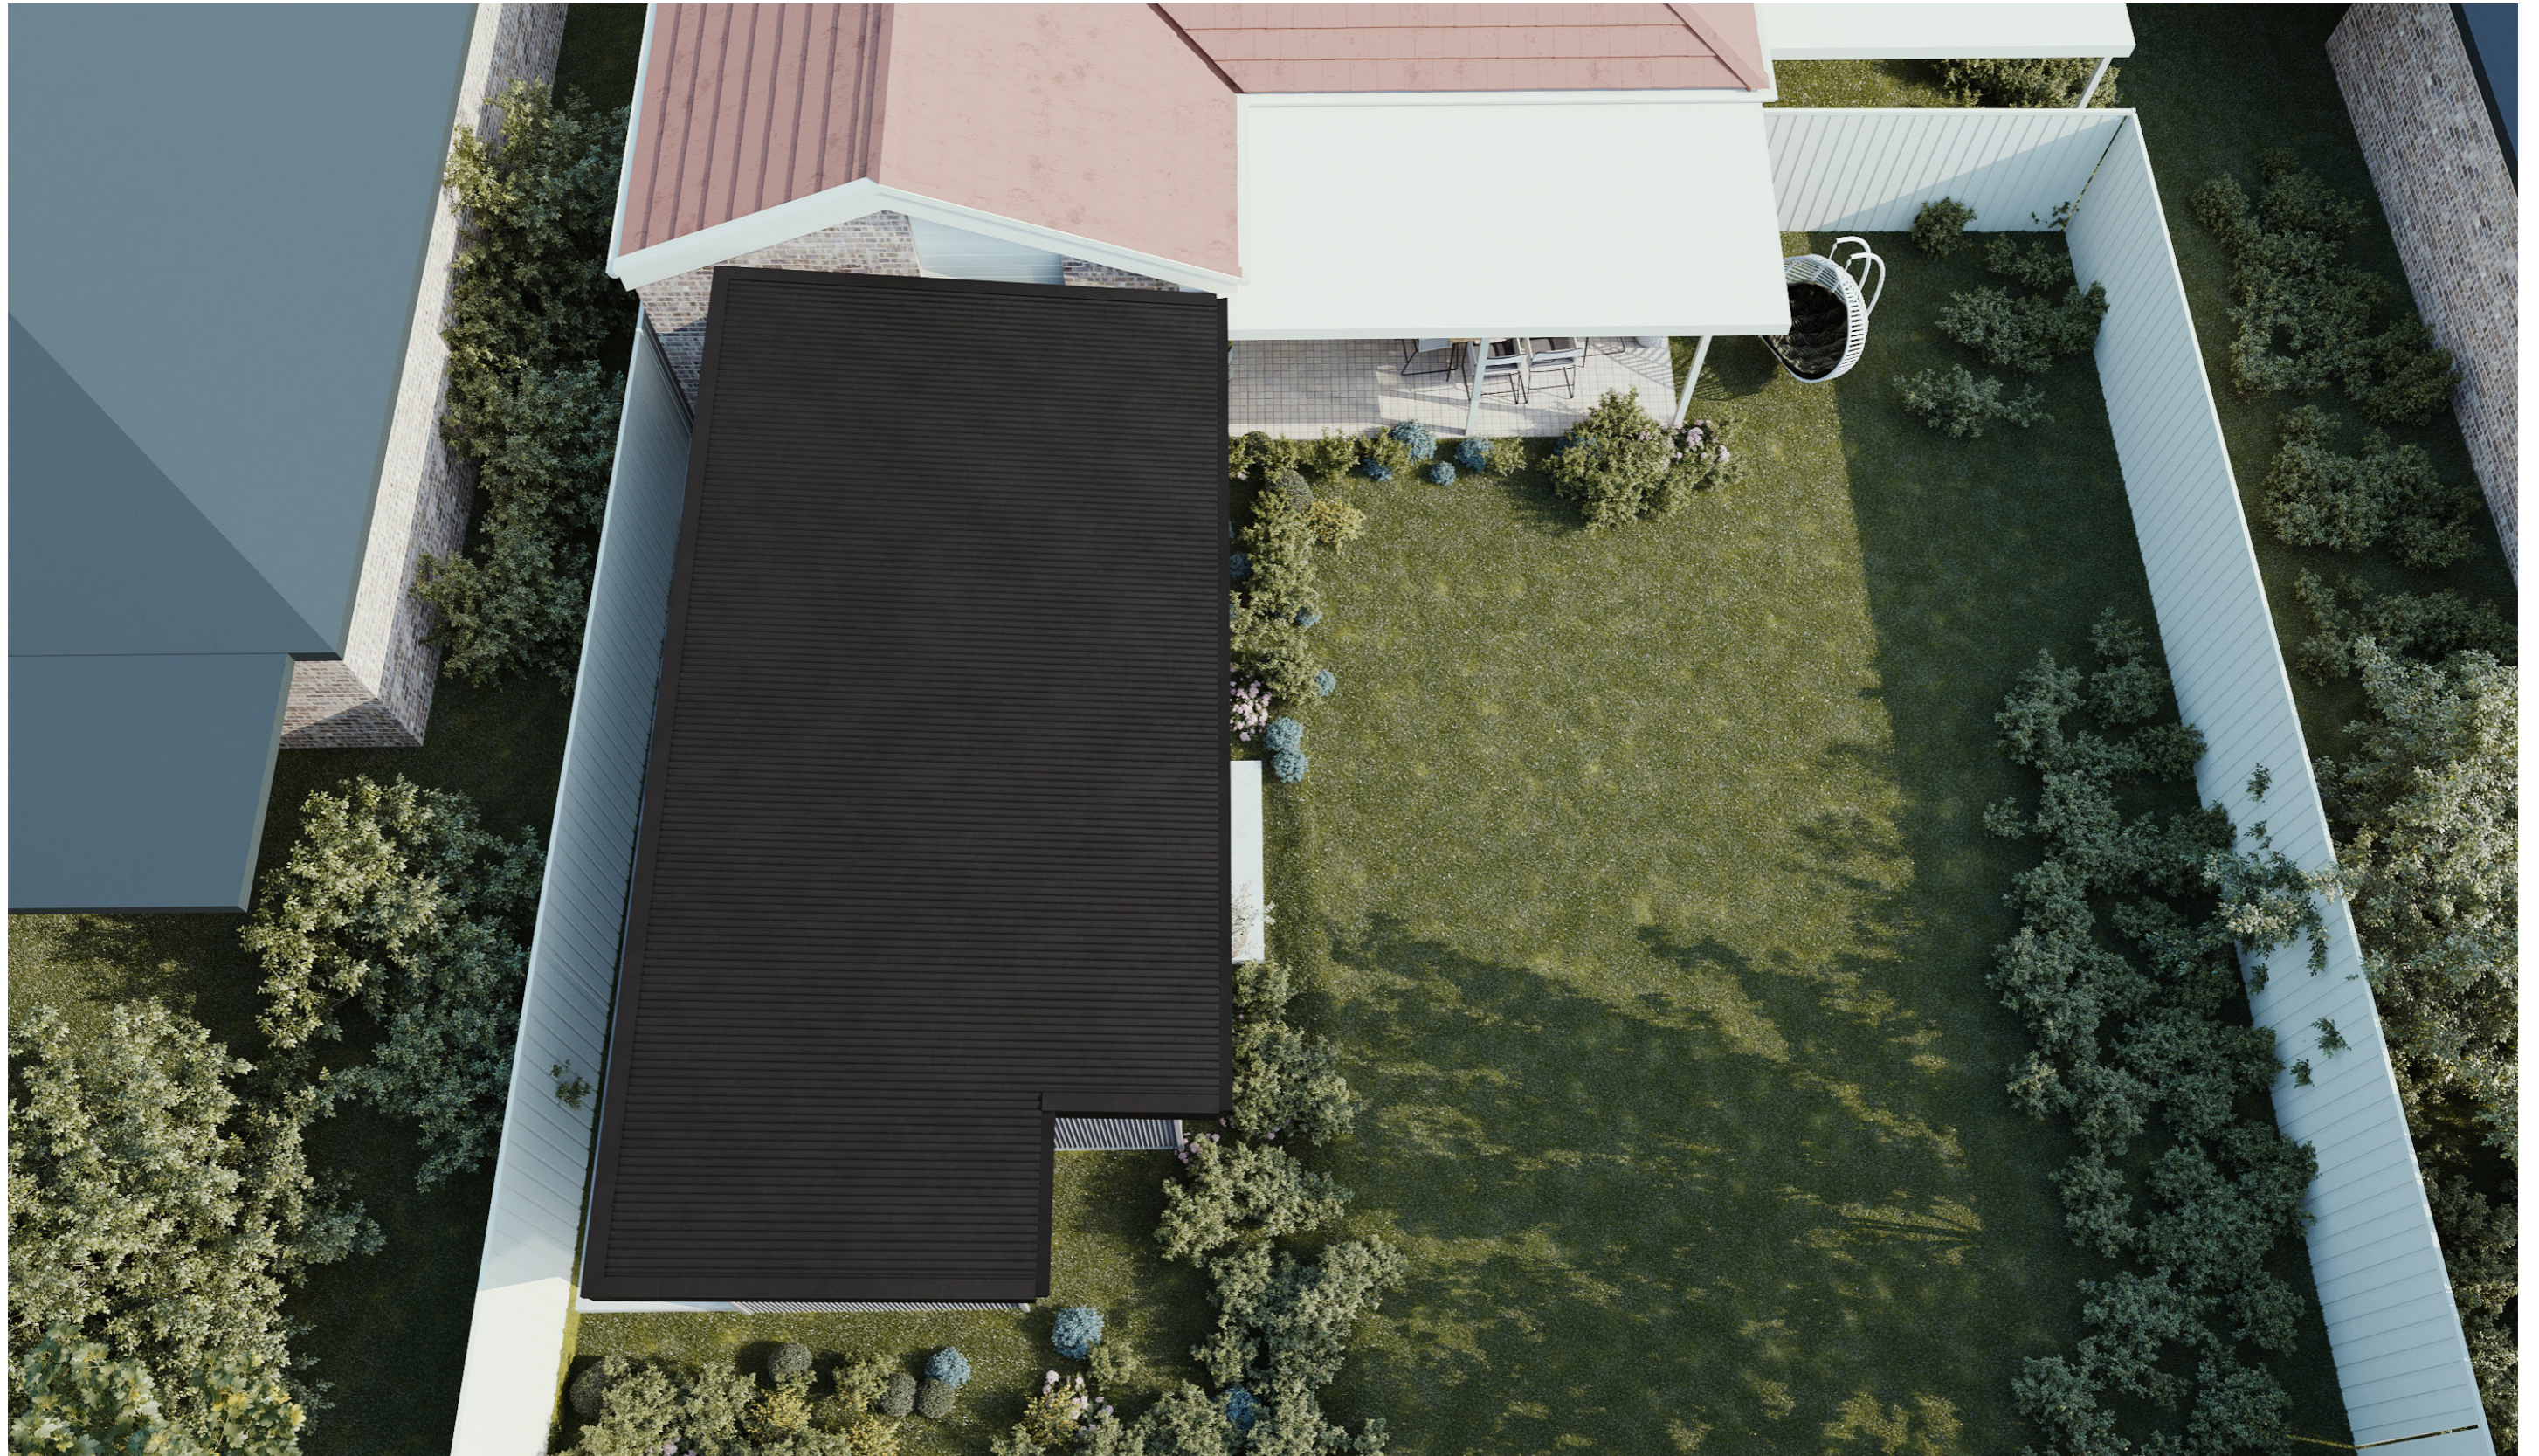

1209

ACT Building Lic: 2012767

**FIXED
PRICE
EXTENSIONS**

Corrugated Roof
Colour: Night Sky

Fascia and Gutters
Colour: Night Sky

Colorbond MiniOrb Profile
Colour: Gully

Aluminium Windows and Doors
Colour: Basalt

An elevation is the height of the structure from ground level to the height of the roof.

An elevation is the height of the structure from ground level to the height of the roof.

 **FIXED
PRICE
EXTENSIONS**