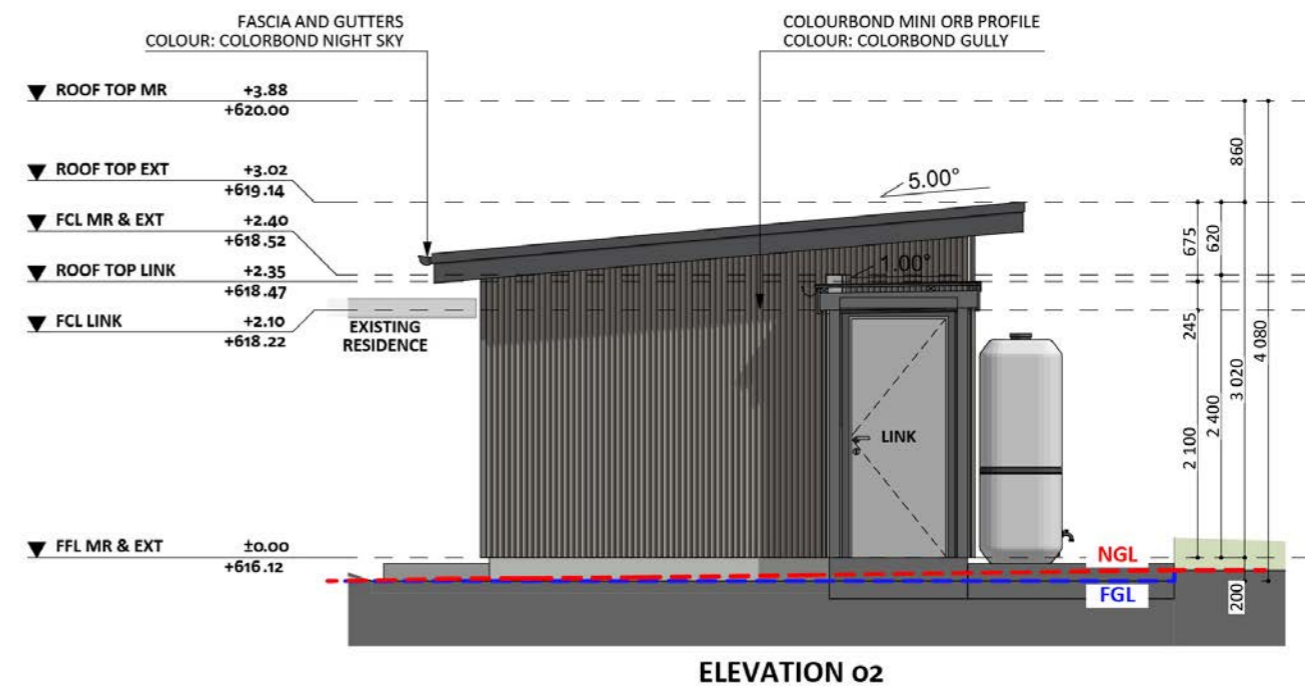

1209

ACT Building Lic: 2012767

**FIXED
PRICE
EXTENSIONS**

Corrugated Roof
Colour: Night Sky

Fascia and Gutters
Colour: Night Sky

Colorbond MiniOrb Profile
Colour: Gully

Aluminium Windows and Doors
Colour: Basalt

An elevation is the height of the structure from ground level to the height of the roof.

An elevation is the height of the structure from ground level to the height of the roof.

 **FIXED
PRICE
EXTENSIONS**