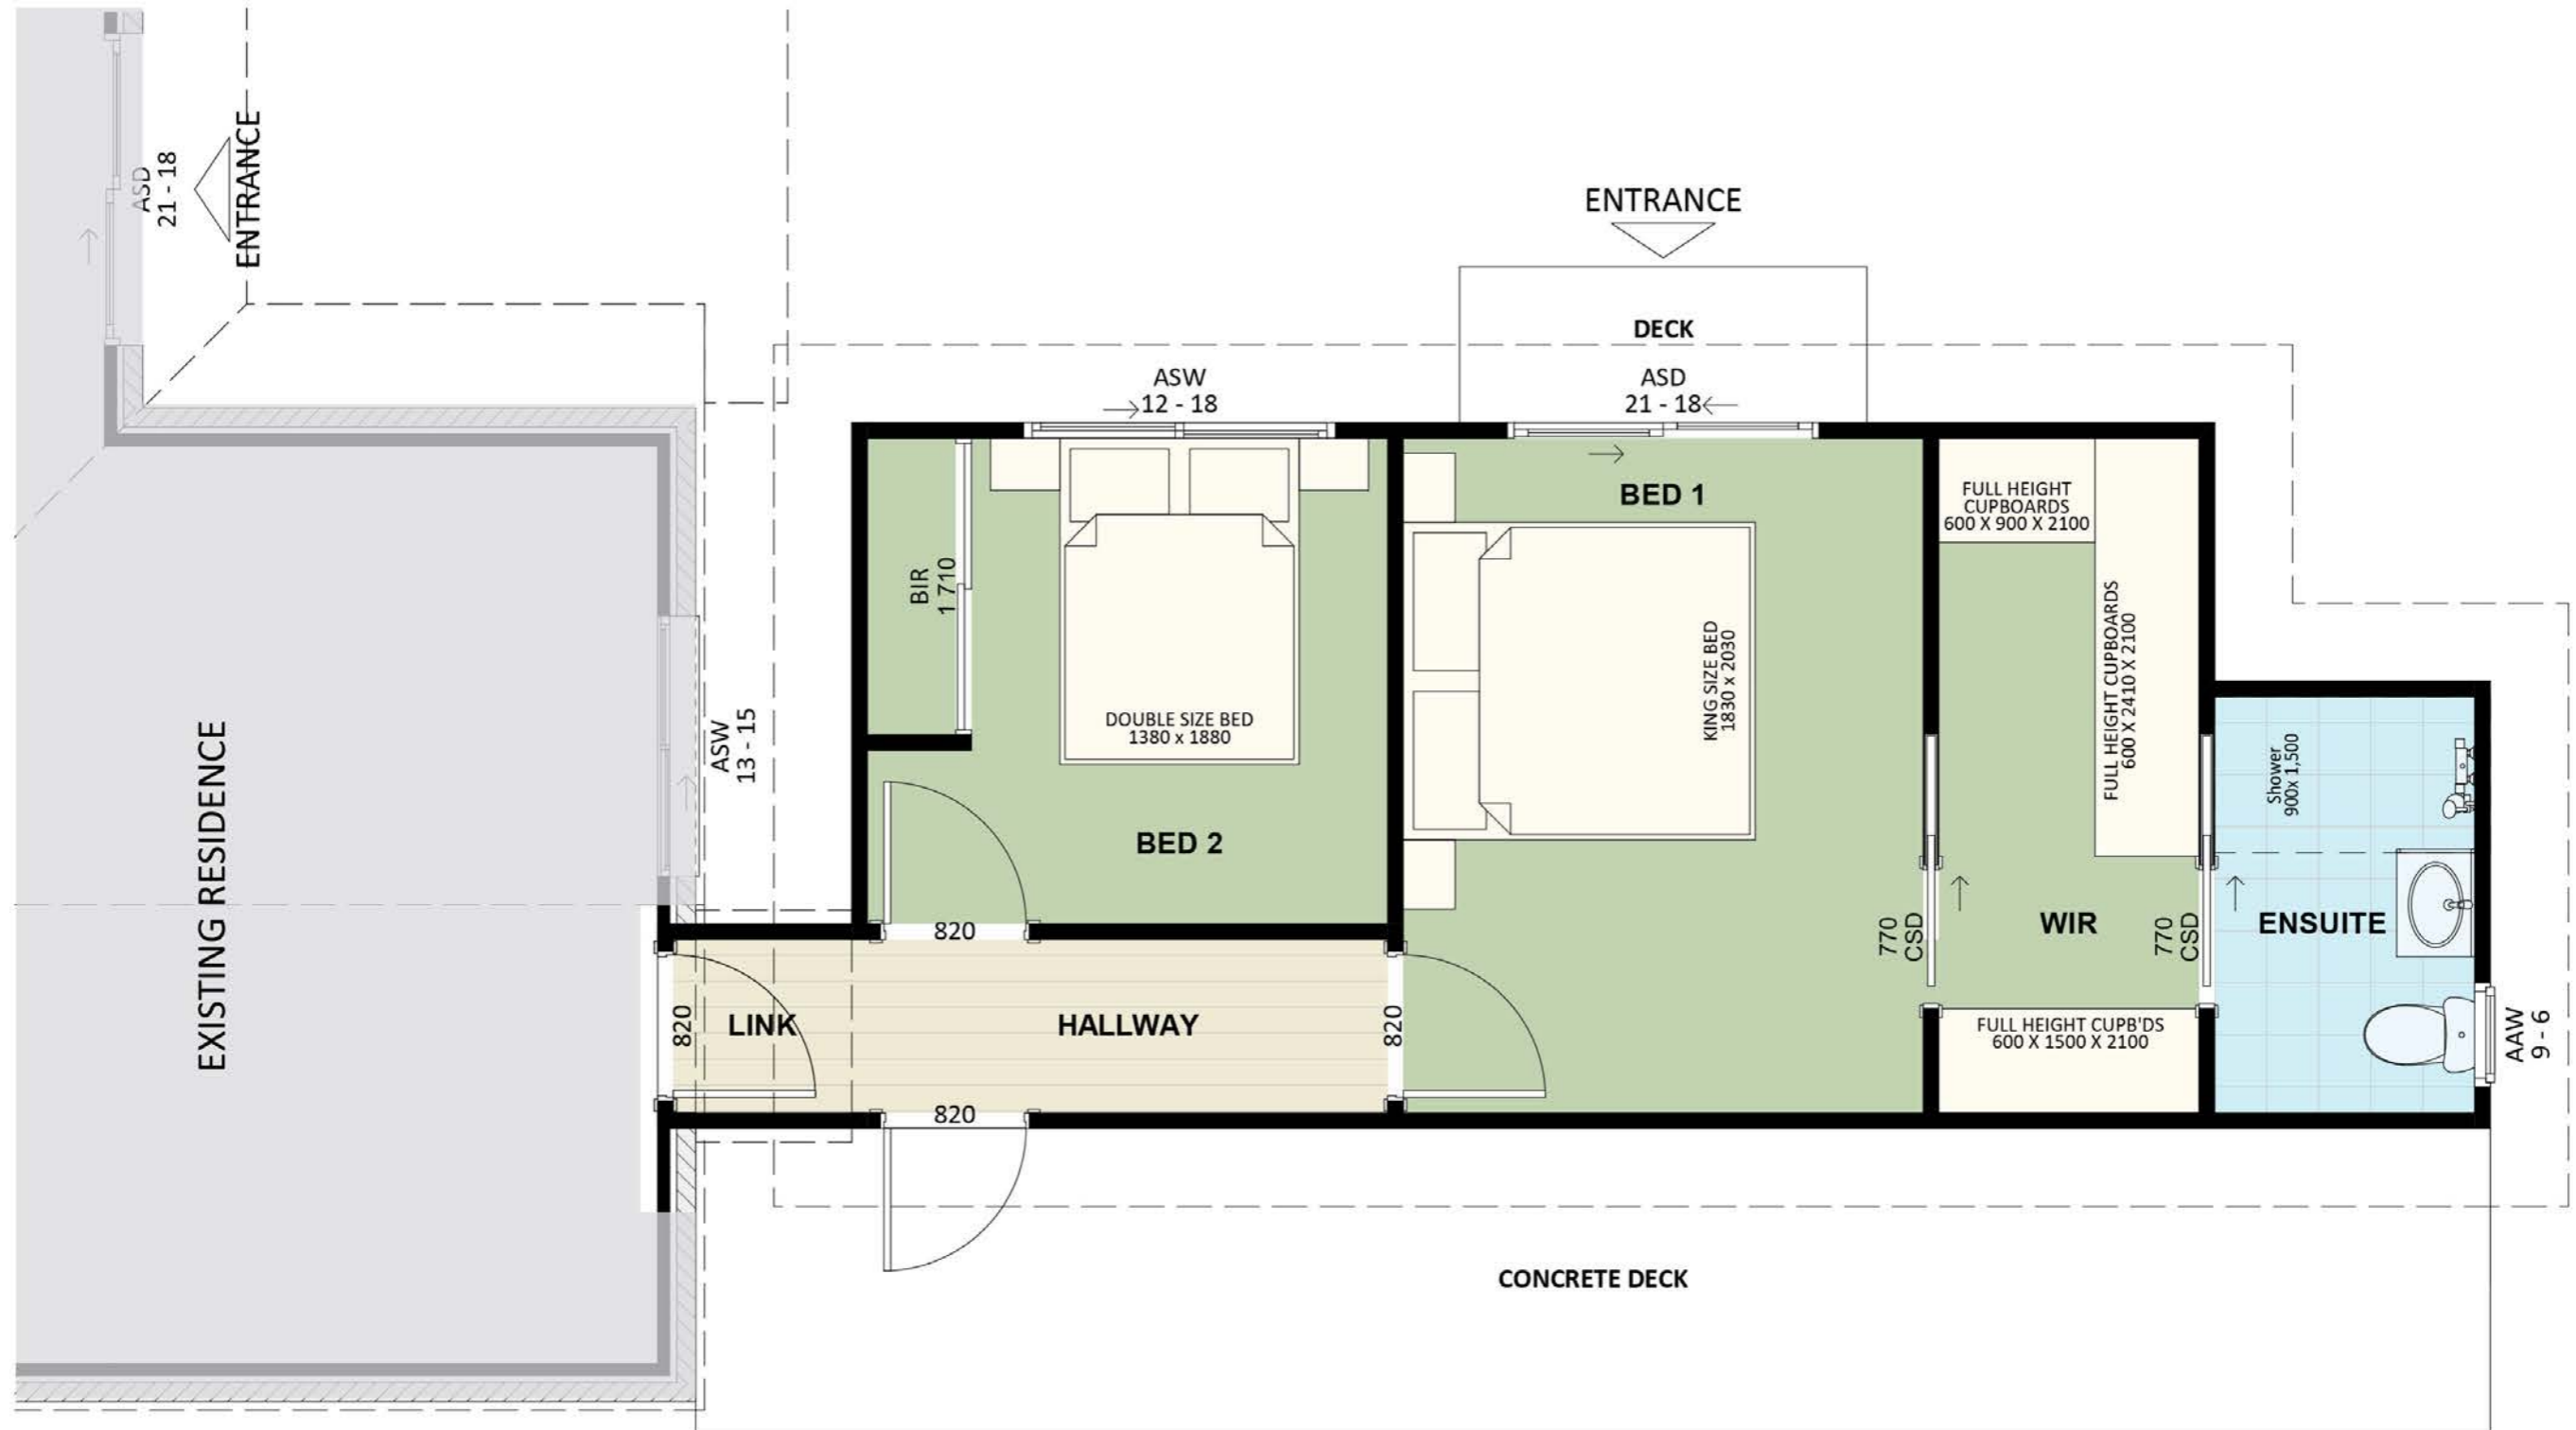

1209

ACT Building Lic: 2012767

**FIXED
PRICE
EXTENSIONS**

Corrugated Roof
Colour: Night Sky

Fascia and Gutters
Colour: Night Sky

Colorbond MiniOrb Profile
Colour: Gully

Aluminium Windows and Doors
Colour: Basalt

An elevation is the height of the structure from ground level to the height of the roof.

An elevation is the height of the structure from ground level to the height of the roof.

 **FIXED
PRICE
EXTENSIONS**