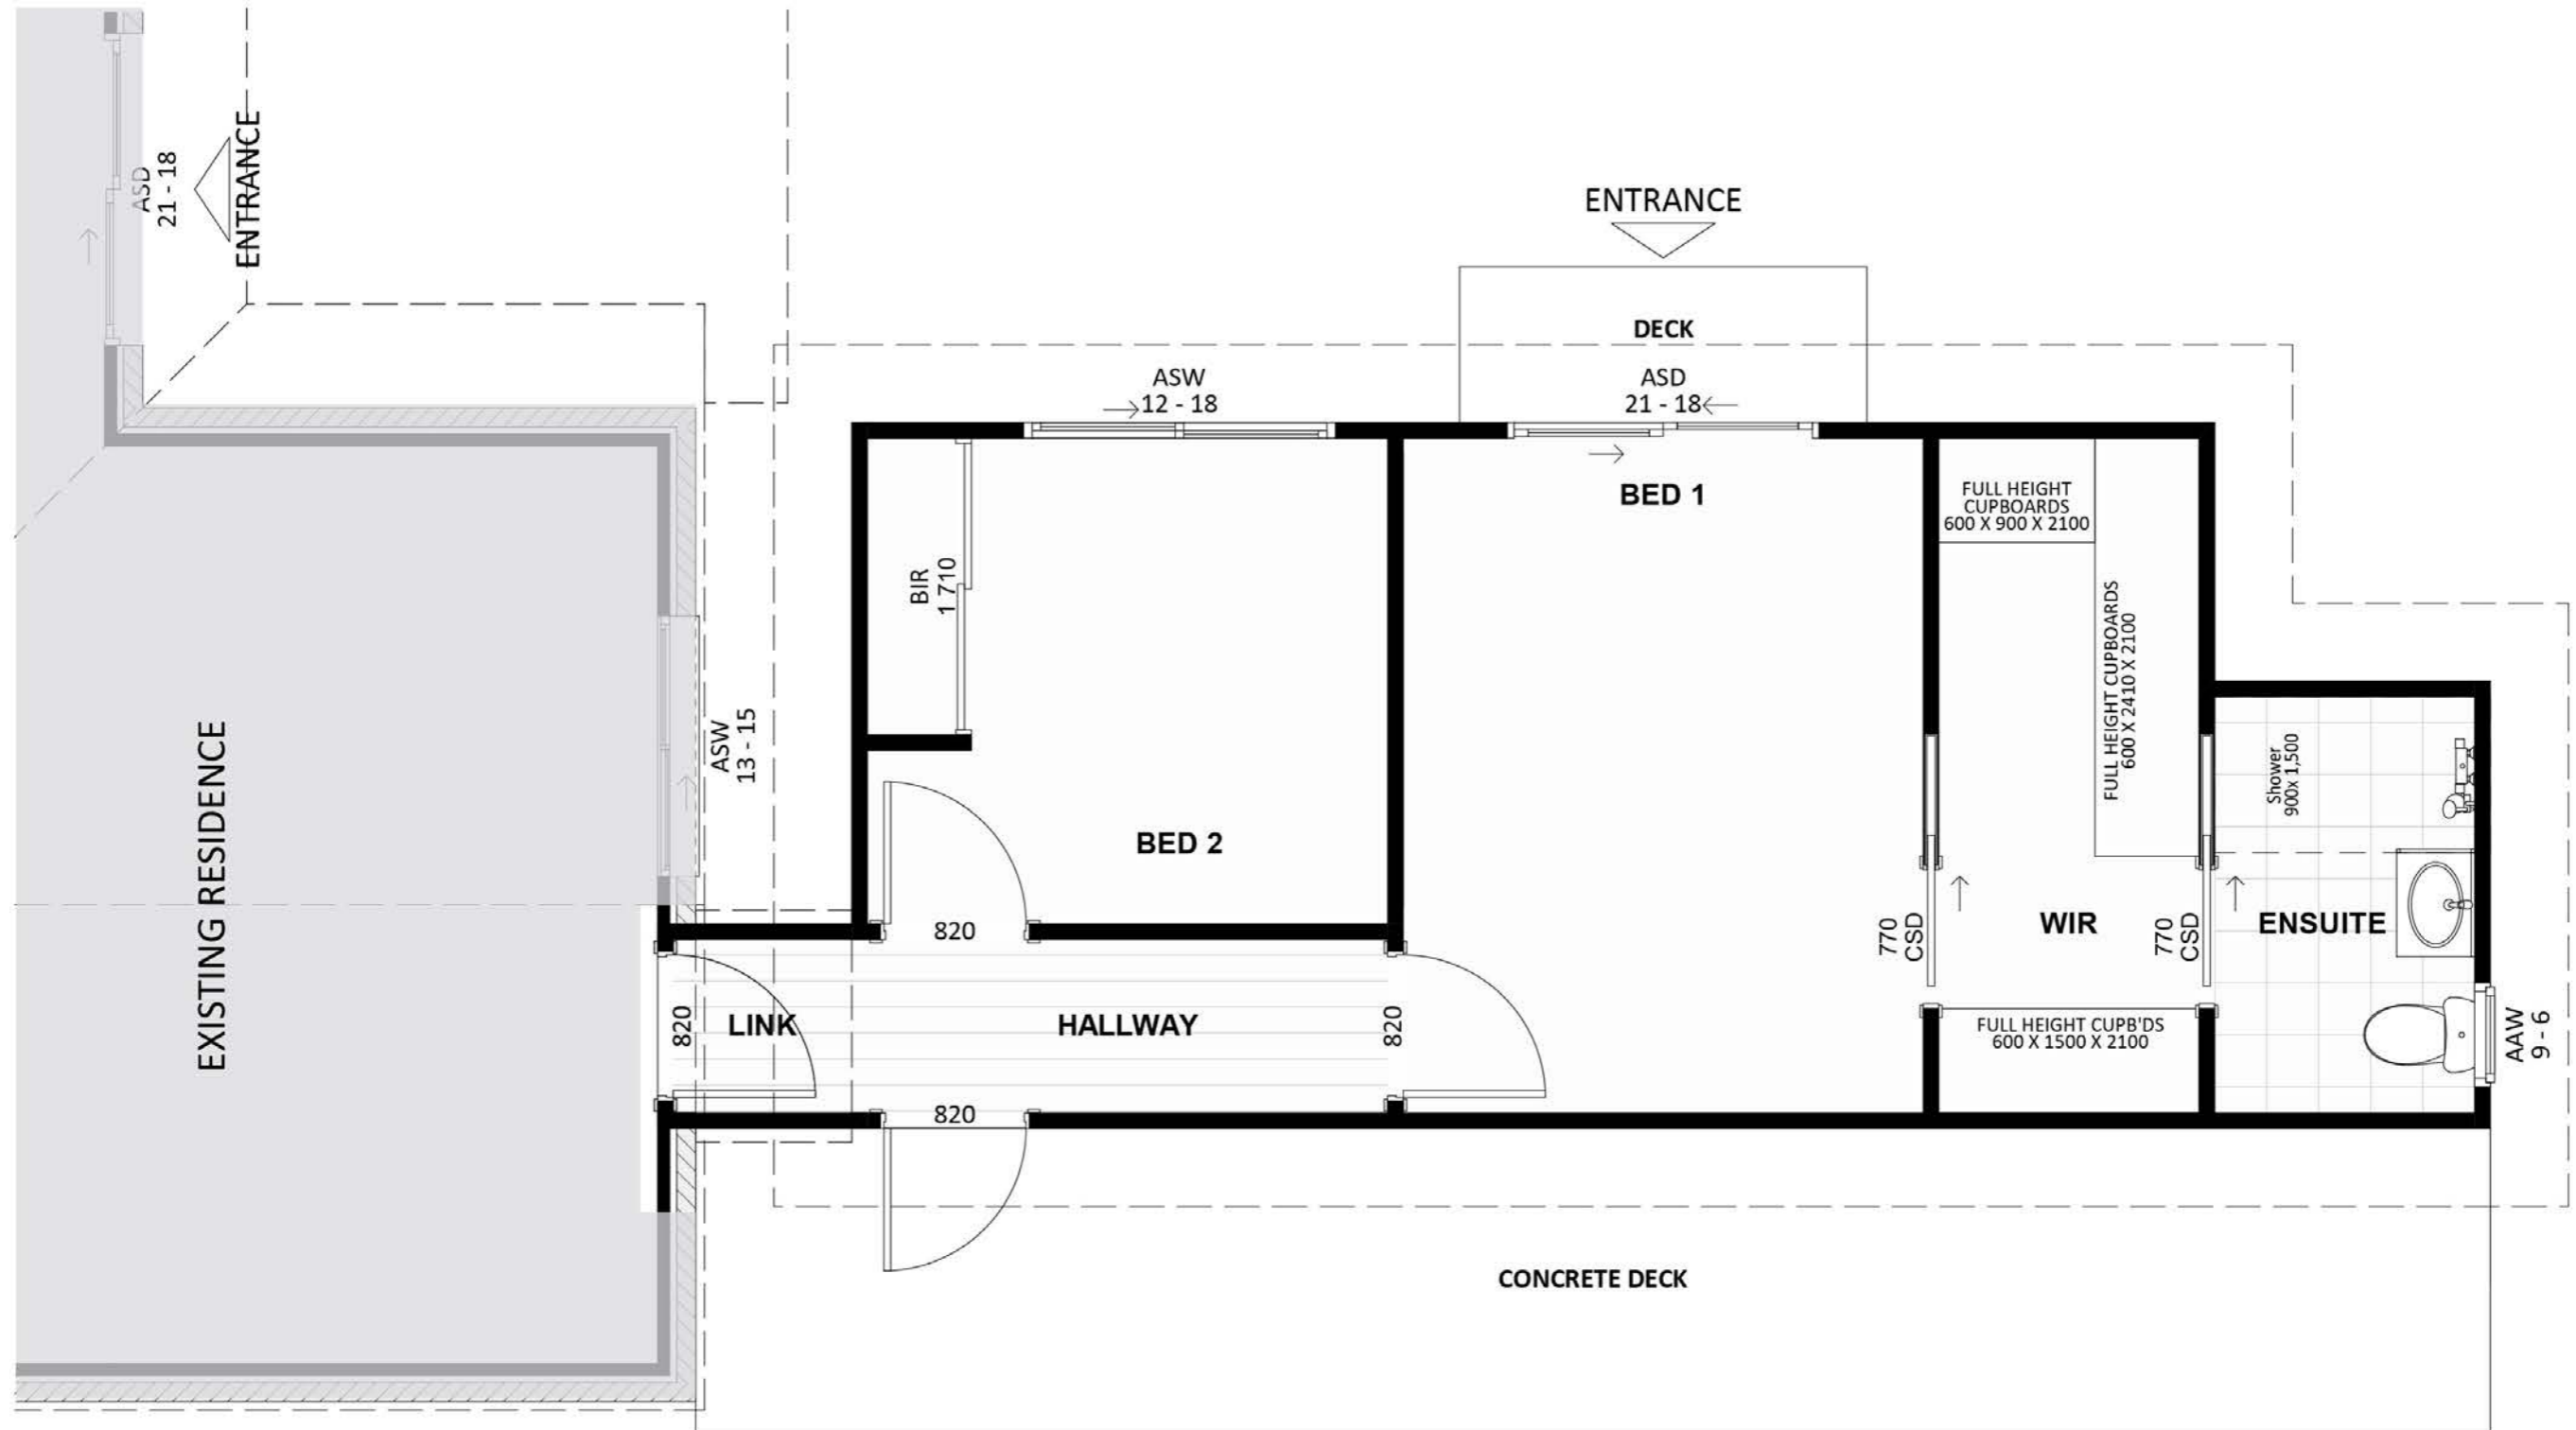

1209

ACT Building Lic: 2012767

**FIXED
PRICE
EXTENSIONS**

Corrugated Roof
Colour: Night Sky

Fascia and Gutters
Colour: Night Sky

Colorbond MiniOrb Profile
Colour: Gully

Aluminium Windows and Doors
Colour: Basalt

An elevation is the height of the structure from ground level to the height of the roof.

An elevation is the height of the structure from ground level to the height of the roof.

 **FIXED
PRICE
EXTENSIONS**