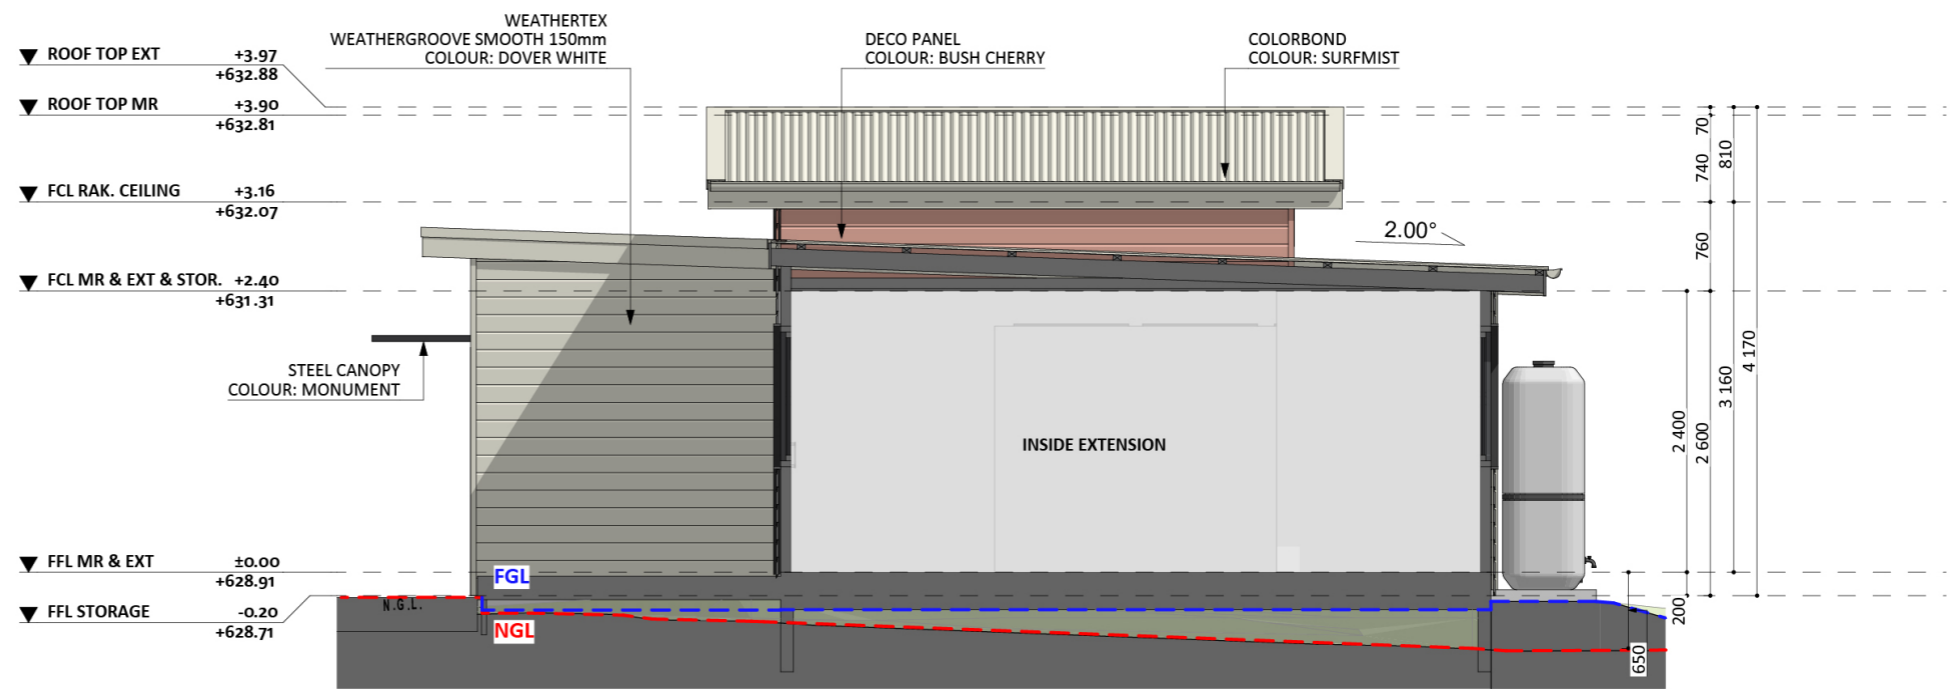

ELEVATION 04