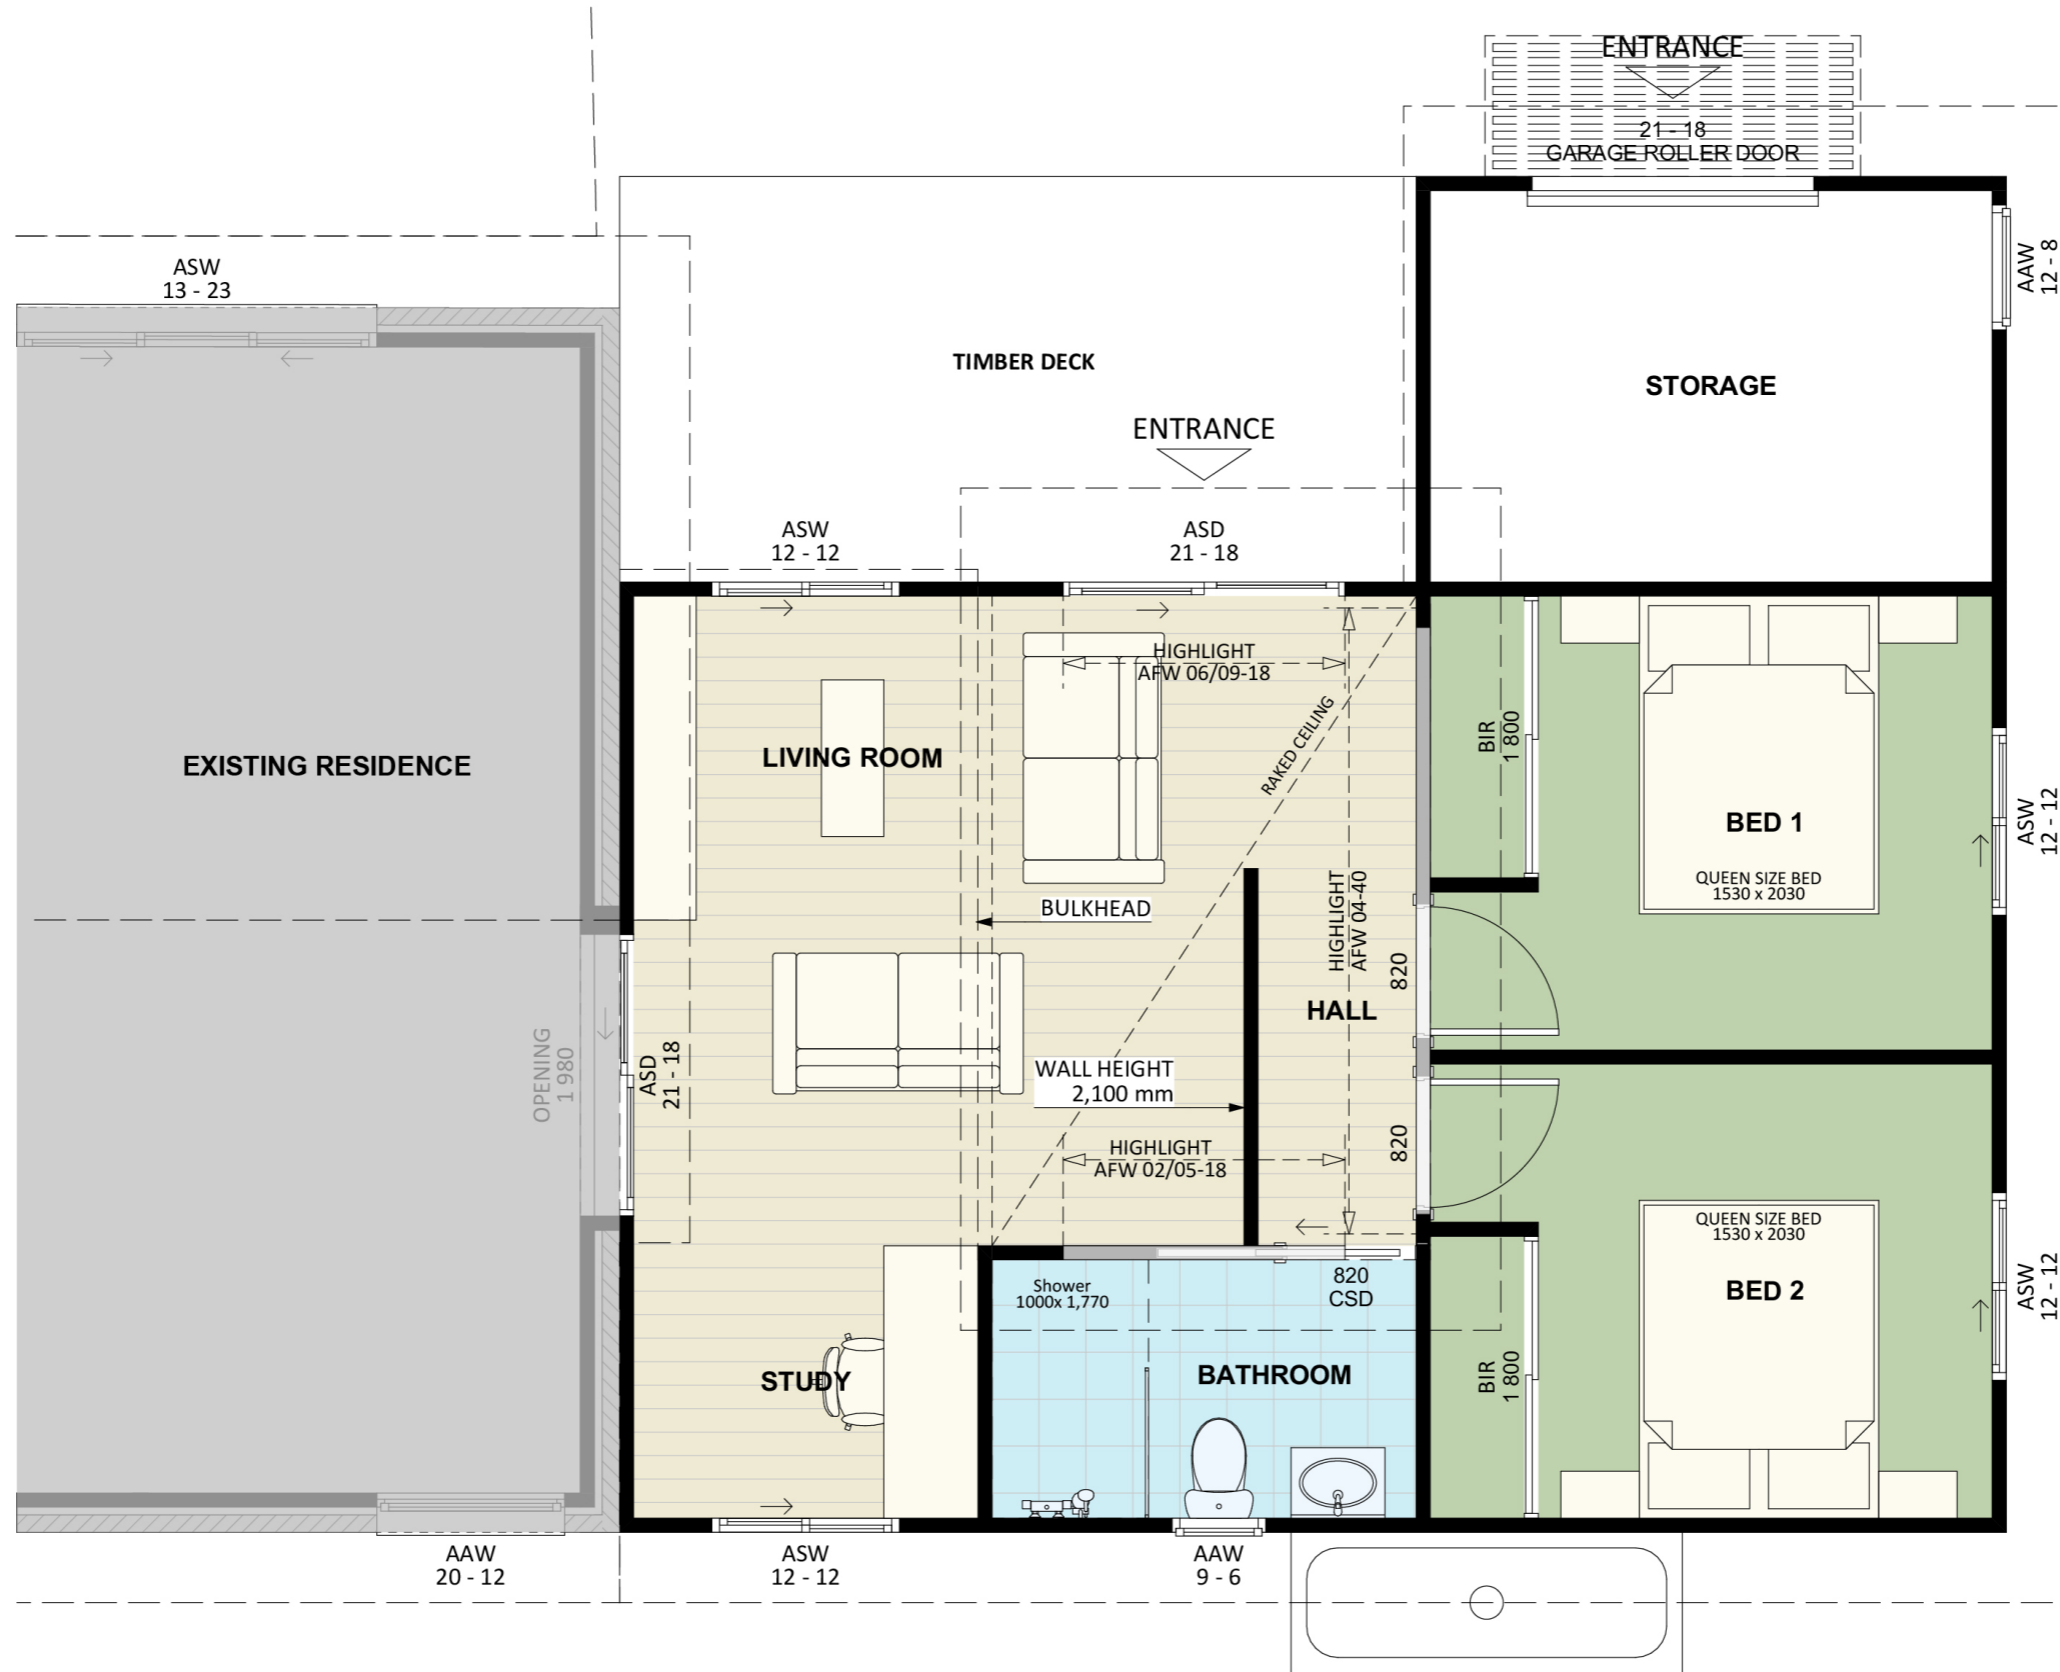

1208

ACT Building Lic: 2012767

FIXED
PRICE
EXTENSIONS

Weathertex Weathergroove Smooth
Colour: Dover White

Steel Canopy
Colour: Monument

Fascia and Gutters
Colour: Surfmist

Aluminium Window and Door Frames
Colour: Monument

Deco Panel
Colour: Bush Cherry

An elevation is the height of the structure from ground level to the height of the roof.

ELEVATION 01

ELEVATION 02

An elevation is the height of the structure from ground level to the height of the roof.