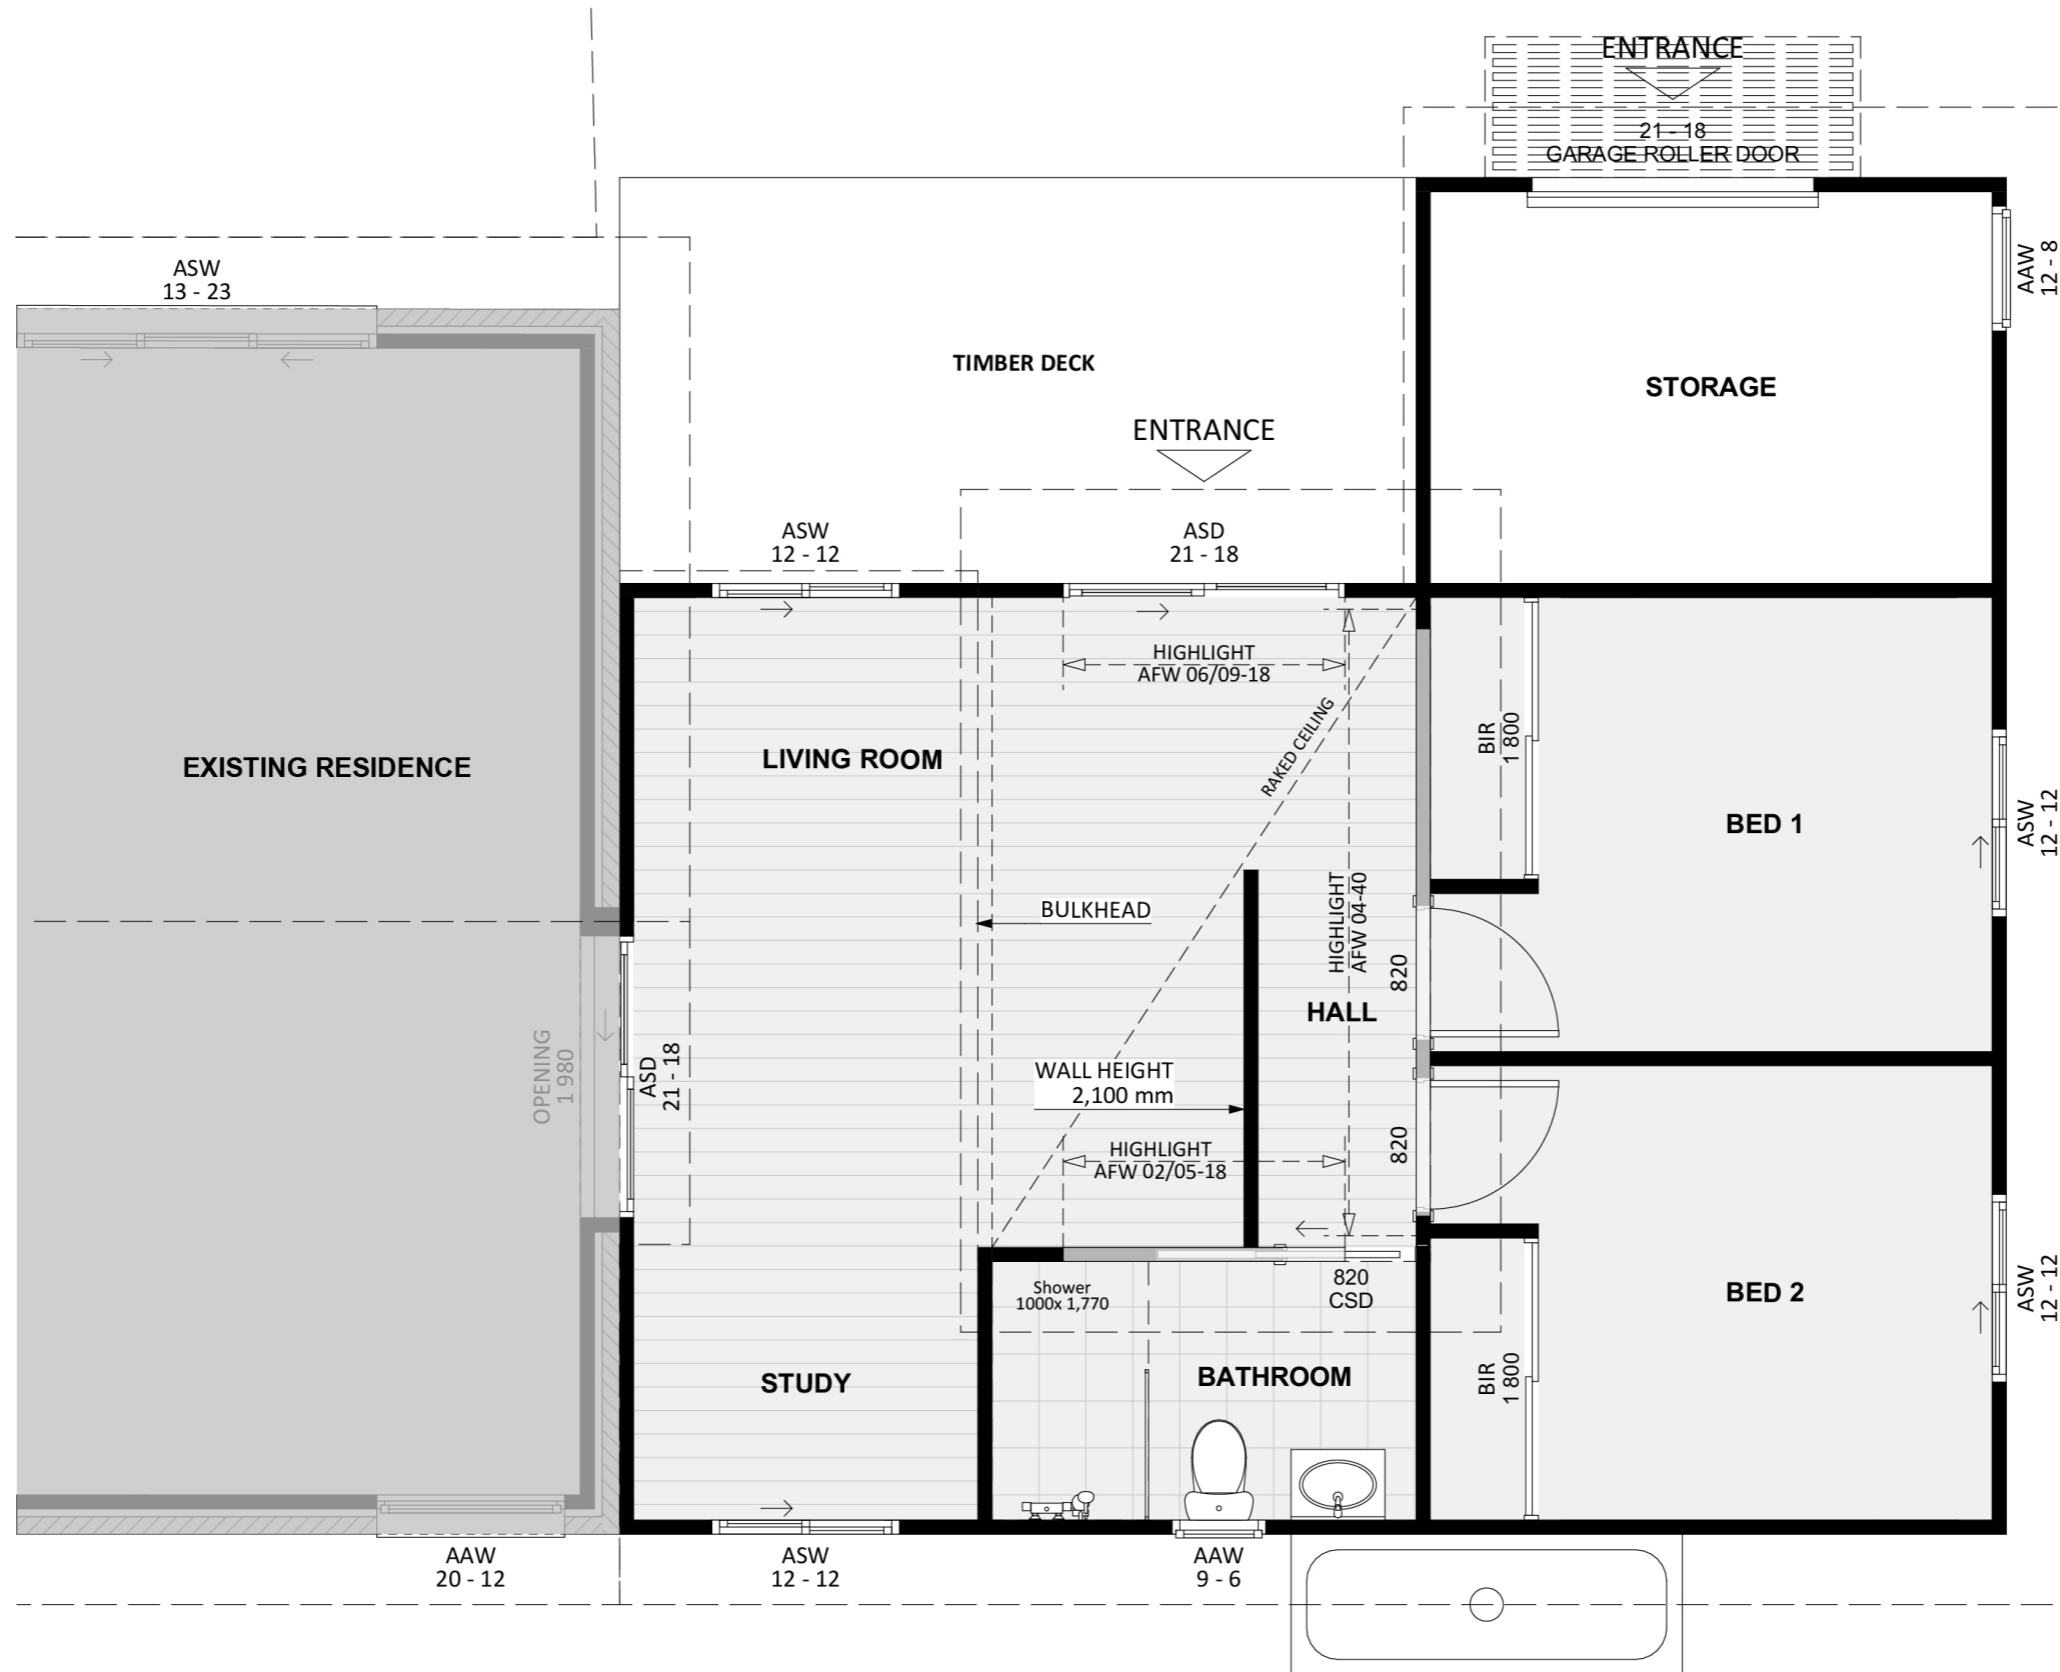

1208

ACT Building Lic: 2012767

FIXED
PRICE
EXTENSIONS

Weathertex Weathergroove Smooth
Colour: Dover White

Steel Canopy
Colour: Monument

Fascia and Gutters
Colour: Surfmist

Aluminium Window and Door Frames
Colour: Monument

Deco Panel
Colour: Bush Cherry

An elevation is the height of the structure from ground level to the height of the roof.

ELEVATION 01

ELEVATION 02

An elevation is the height of the structure from ground level to the height of the roof.