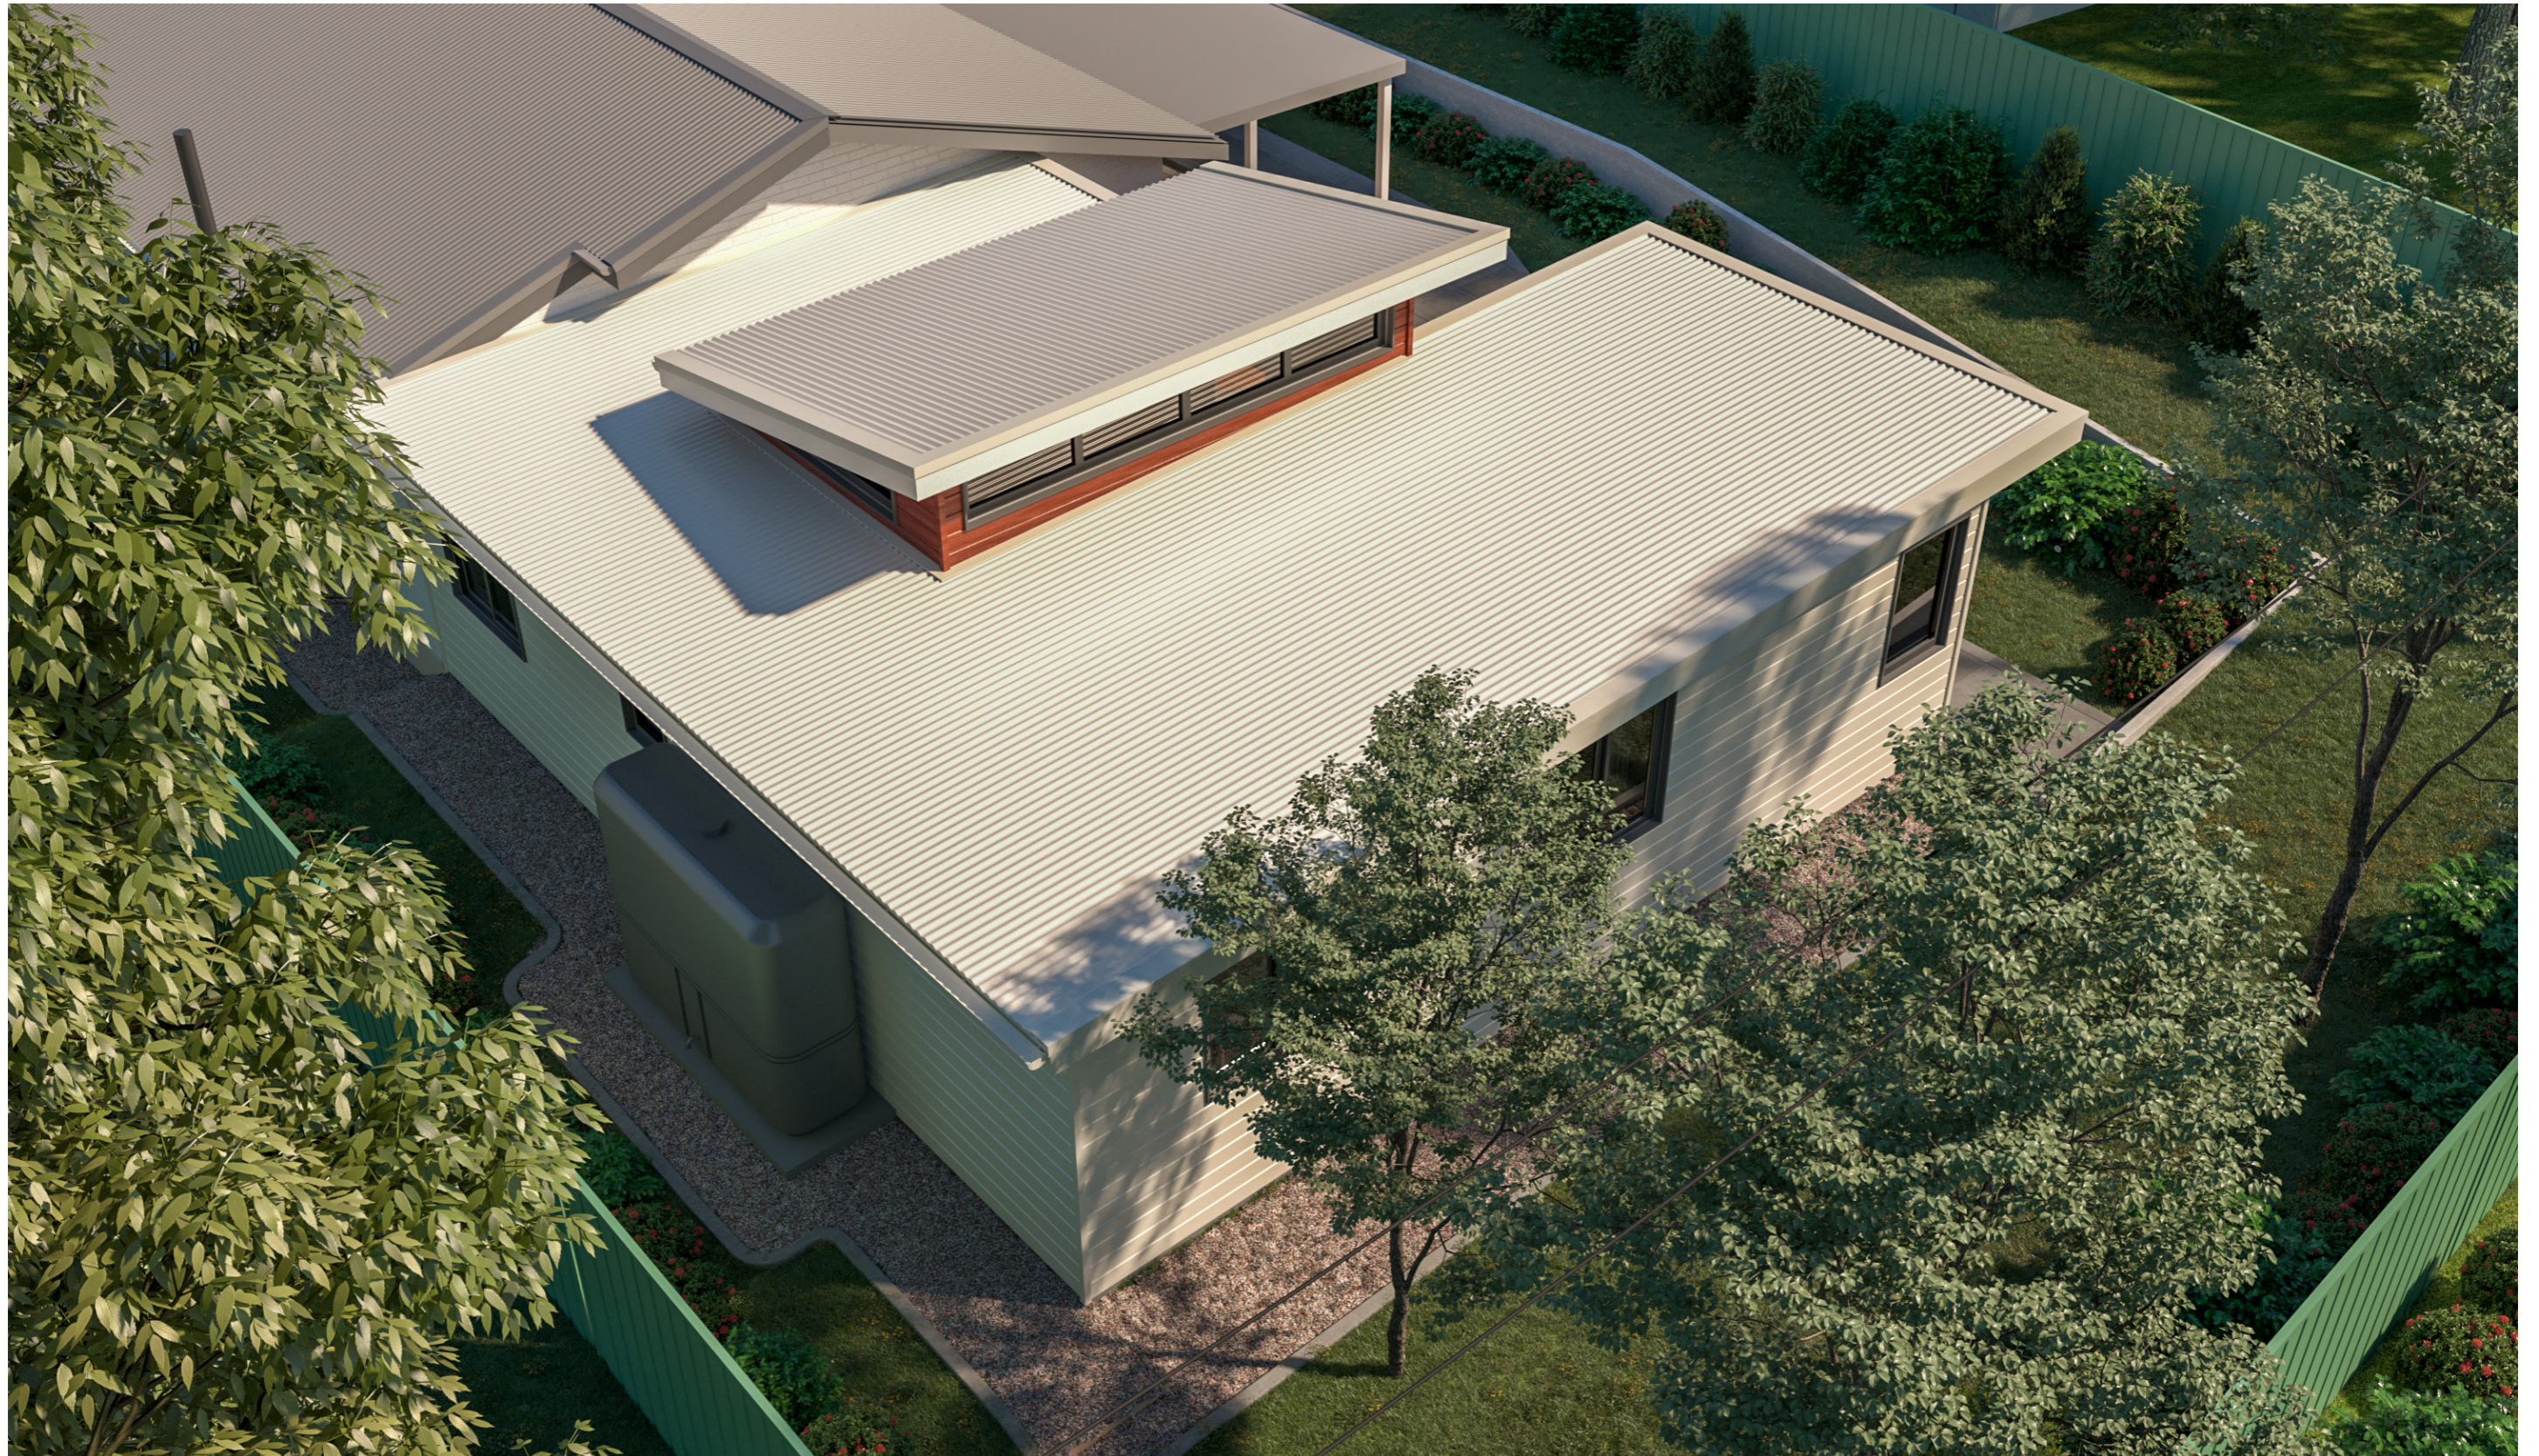

1208

ACT Building Lic: 2012767

FIXED
PRICE
EXTENSIONS

Weathertex Weathergroove Smooth
Colour: Dover White

Steel Canopy
Colour: Monument

Fascia and Gutters
Colour: Surfmist

Aluminium Window and Door Frames
Colour: Monument

Deco Panel
Colour: Bush Cherry

An elevation is the height of the structure from ground level to the height of the roof.

ELEVATION 01

ELEVATION 02

An elevation is the height of the structure from ground level to the height of the roof.