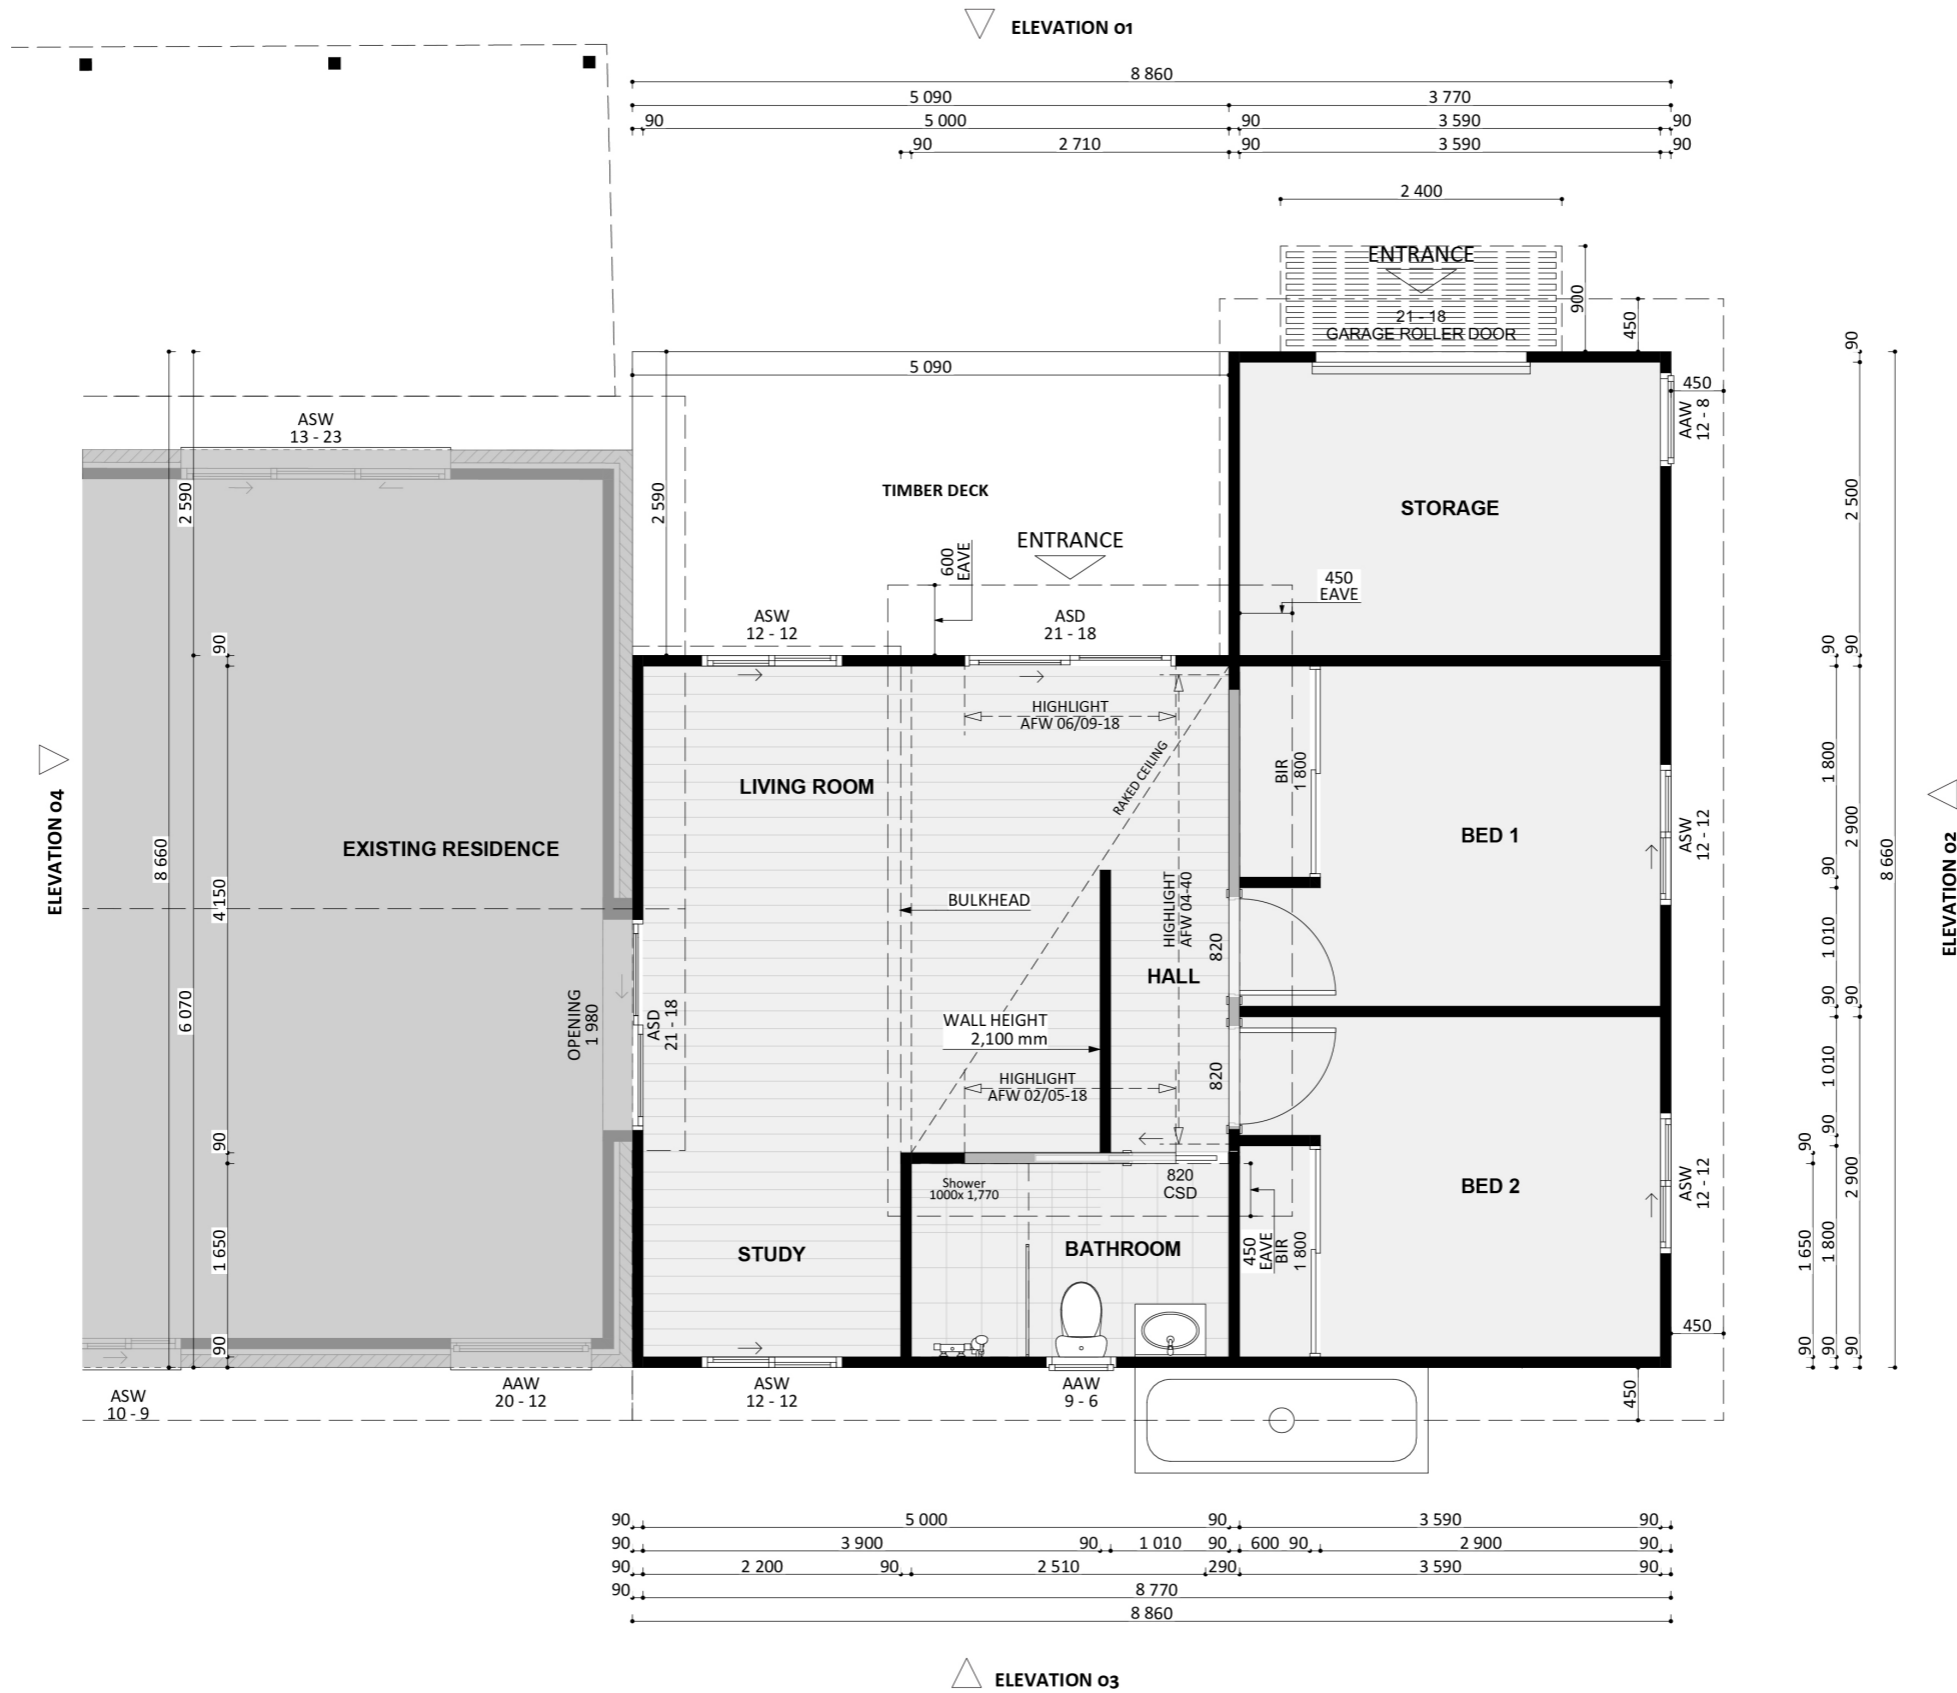

1208

ACT Building Lic: 2012767

FIXED
PRICE
EXTENSIONS

Weathertex Weathergroove Smooth
Colour: Dover White

Steel Canopy
Colour: Monument

Fascia and Gutters
Colour: Surfmist

Aluminium Window and Door Frames
Colour: Monument

Deco Panel
Colour: Bush Cherry

An elevation is the height of the structure from ground level to the height of the roof.

ELEVATION 01

ELEVATION 02

An elevation is the height of the structure from ground level to the height of the roof.