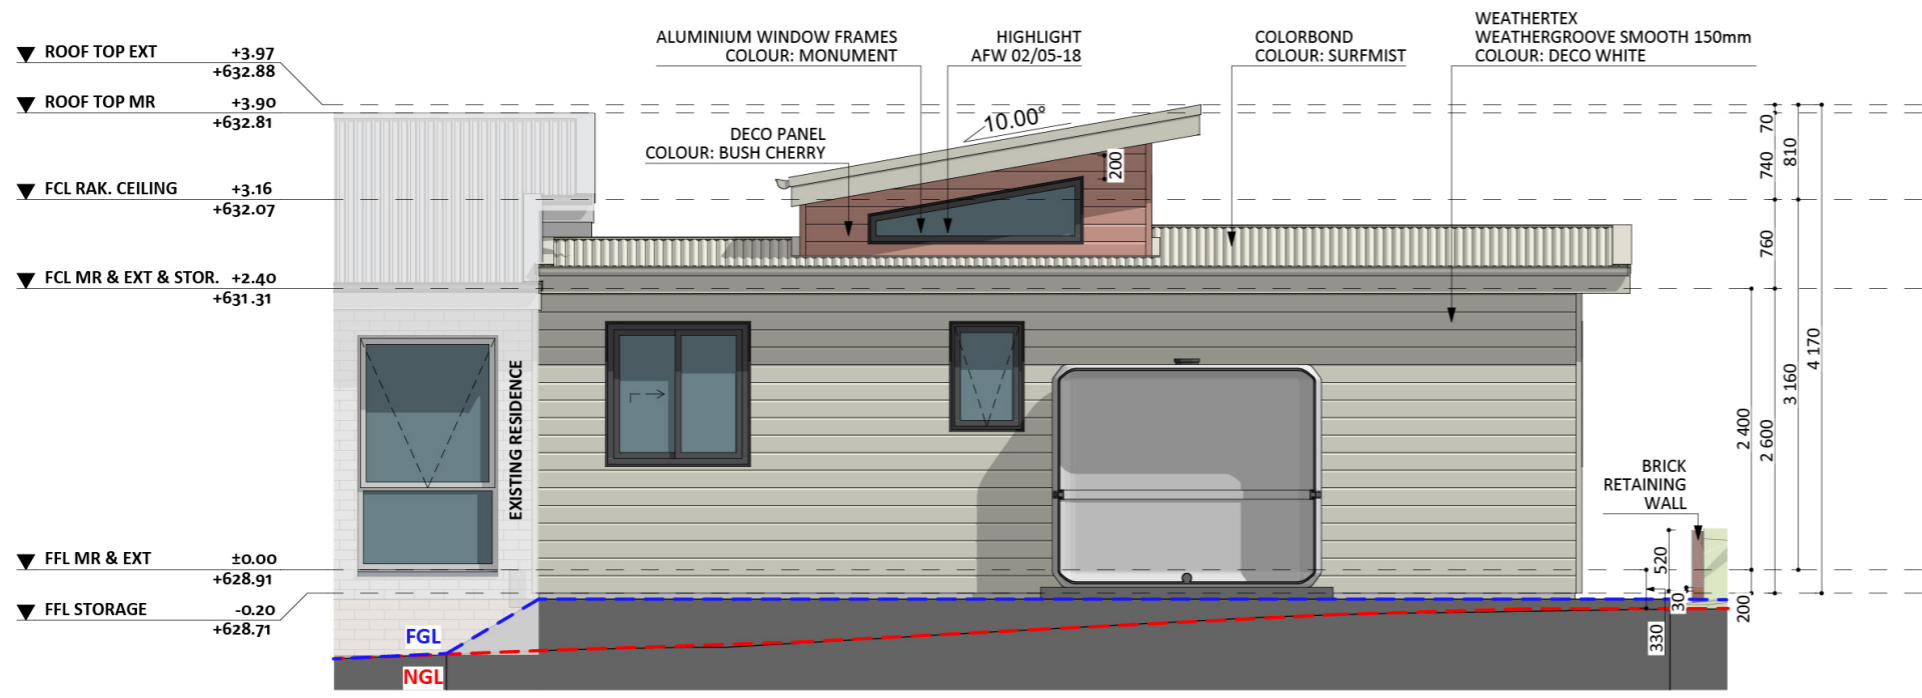

1208

ACT Building Lic: 2012767

FIXED
PRICE
EXTENSIONS

Weathertex Weathergroove Smooth
Colour: Dover White

Steel Canopy
Colour: Monument

Fascia and Gutters
Colour: Surfmist

Aluminium Window and Door Frames
Colour: Monument

Deco Panel
Colour: Bush Cherry

An elevation is the height of the structure from ground level to the height of the roof.

ELEVATION 01

ELEVATION 02

An elevation is the height of the structure from ground level to the height of the roof.