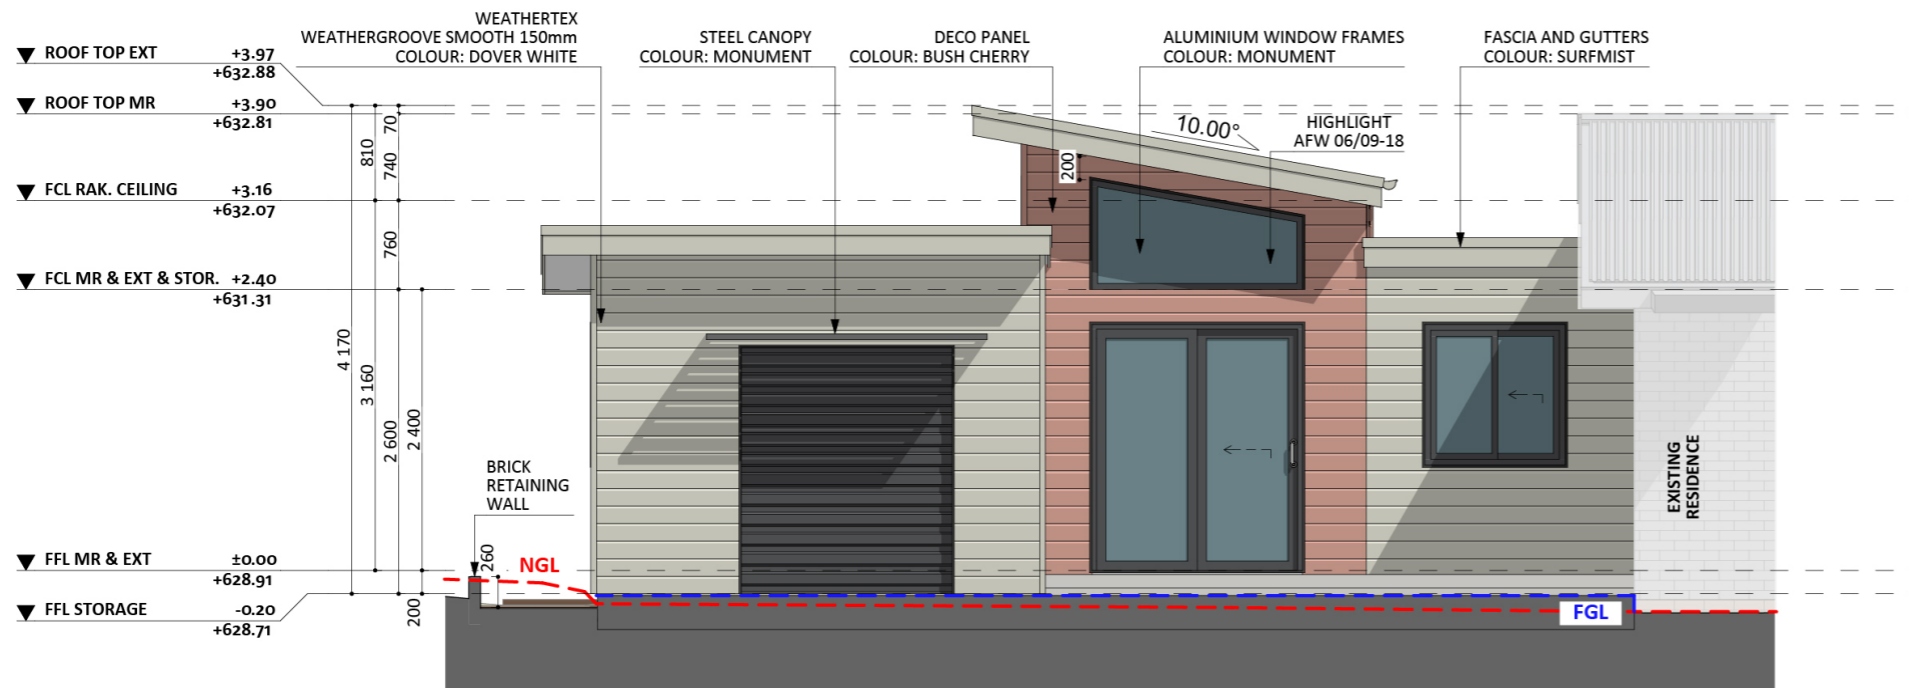

1208

ACT Building Lic: 2012767

FIXED
PRICE
EXTENSIONS

Weathertex Weathergroove Smooth
Colour: Dover White

Steel Canopy
Colour: Monument

Fascia and Gutters
Colour: Surfmist

Aluminium Window and Door Frames
Colour: Monument

Deco Panel
Colour: Bush Cherry

An elevation is the height of the structure from ground level to the height of the roof.

ELEVATION 01

ELEVATION 02

An elevation is the height of the structure from ground level to the height of the roof.