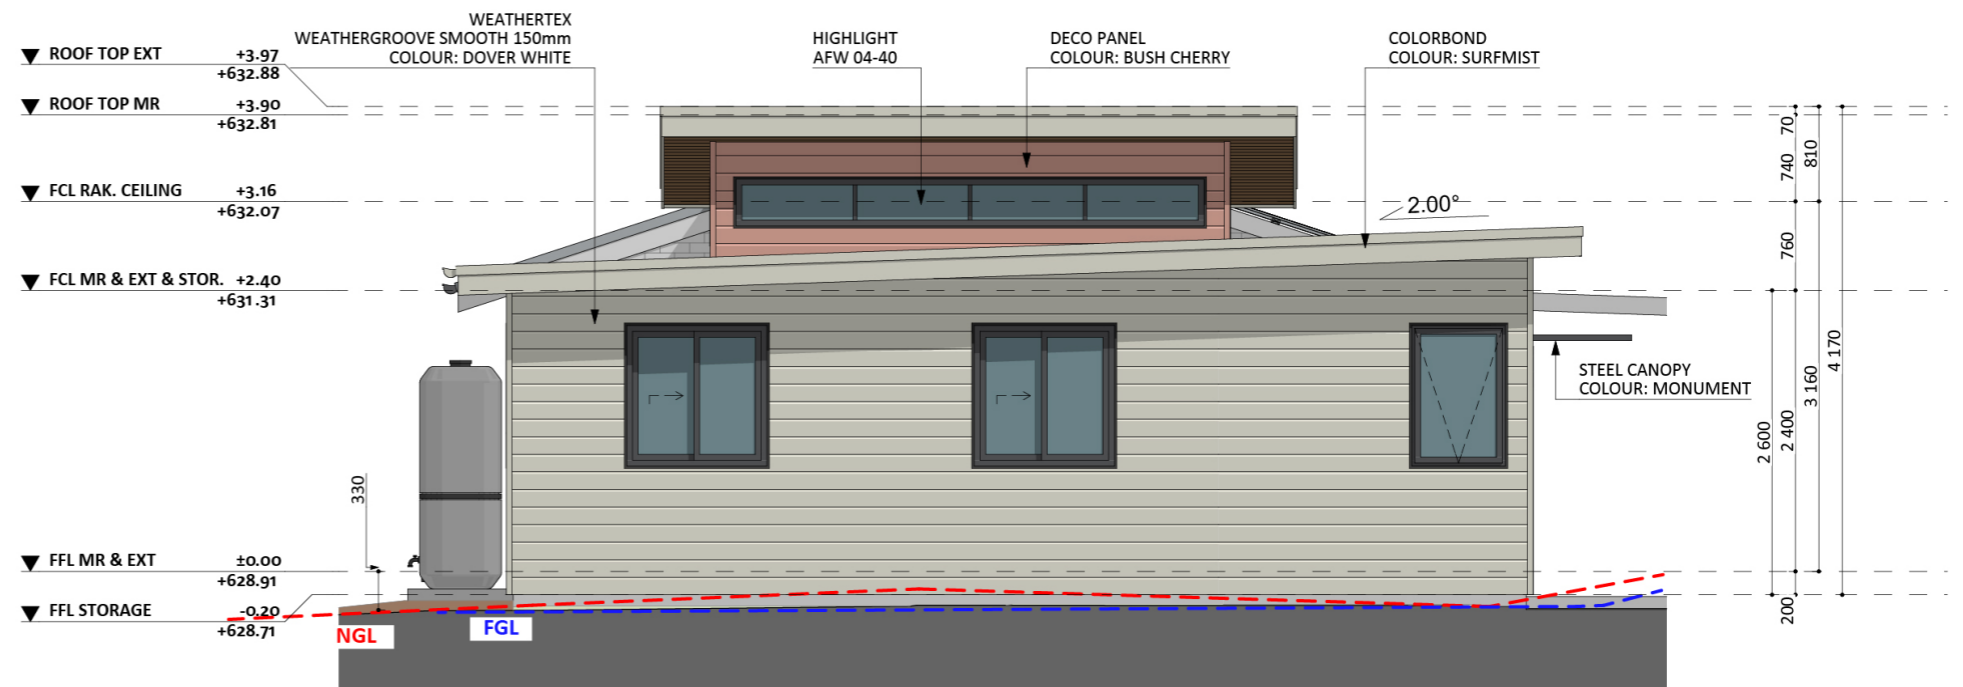

1208

ACT Building Lic: 2012767

FIXED
PRICE
EXTENSIONS

Weathertex Weathergroove Smooth
Colour: Dover White

Steel Canopy
Colour: Monument

Fascia and Gutters
Colour: Surfmist

Aluminium Window and Door Frames
Colour: Monument

Deco Panel
Colour: Bush Cherry

An elevation is the height of the structure from ground level to the height of the roof.

ELEVATION 01

ELEVATION 02

An elevation is the height of the structure from ground level to the height of the roof.