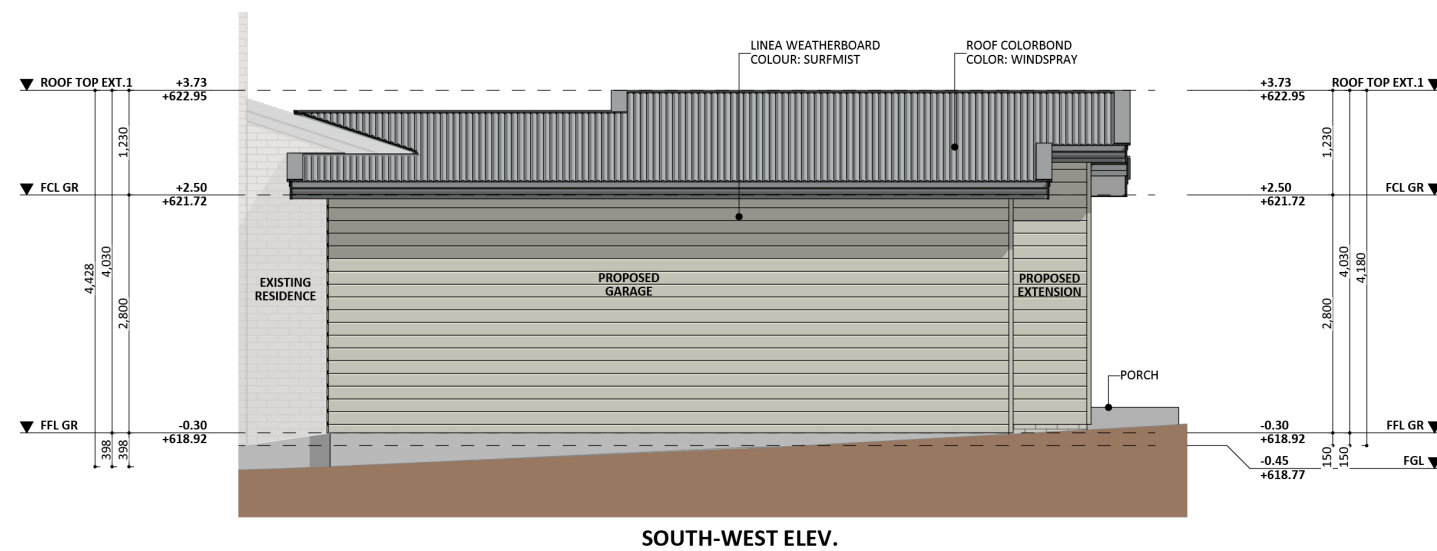

1198

ACT Building Lic: 2012767

**FIXED**  
**PRICE**  
**EXTENSIONS**

Garage Roller Door  
Colour: Windspray

Linea Weatherboard  
Colour: Surfmist

Aluminium Windows & Doors  
Colour: Monument

Roof Colorbond  
Colour: Windspray

An elevation is the height of the structure from ground level to the height of the roof.

An elevation is the height of the structure from ground level to the height of the roof.

SOUTH-EAST ELEV.

SOUTH-EAST ELEV.