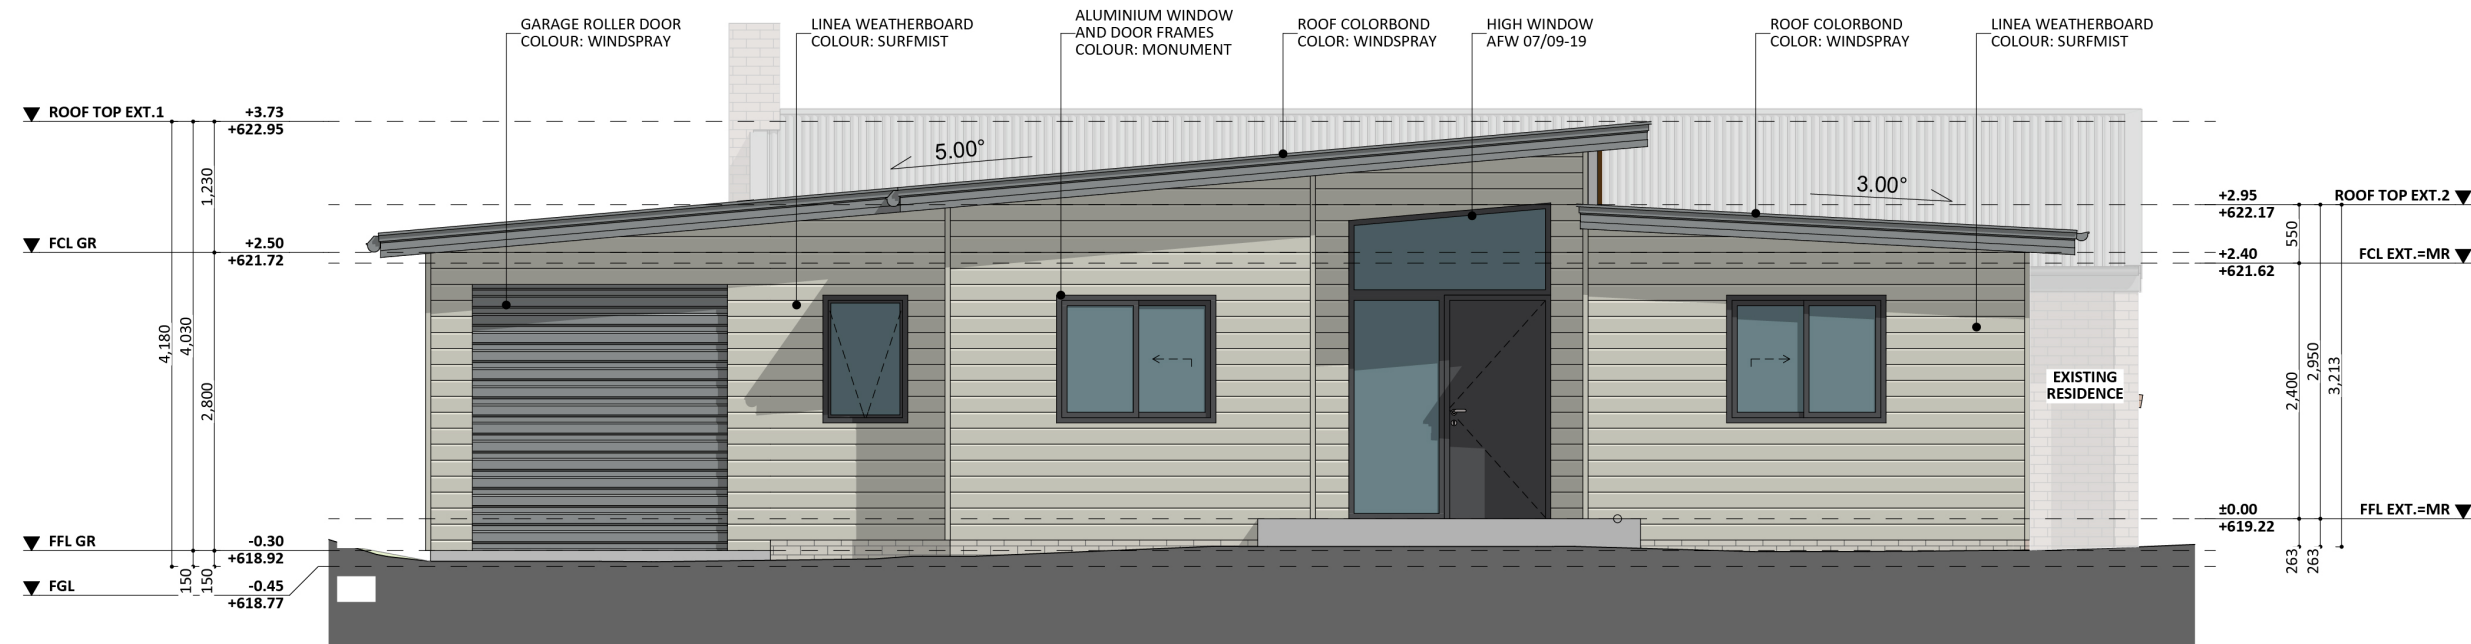

1198

ACT Building Lic: 2012767

**FIXED**  
**PRICE**  
**EXTENSIONS**

Garage Roller Door  
Colour: Windspray

Linea Weatherboard  
Colour: Surfmist

Aluminium Windows & Doors  
Colour: Monument

Roof Colorbond  
Colour: Windspray

An elevation is the height of the structure from ground level to the height of the roof.

An elevation is the height of the structure from ground level to the height of the roof.

SOUTH-EAST ELEV.

SOUTH-EAST ELEV.