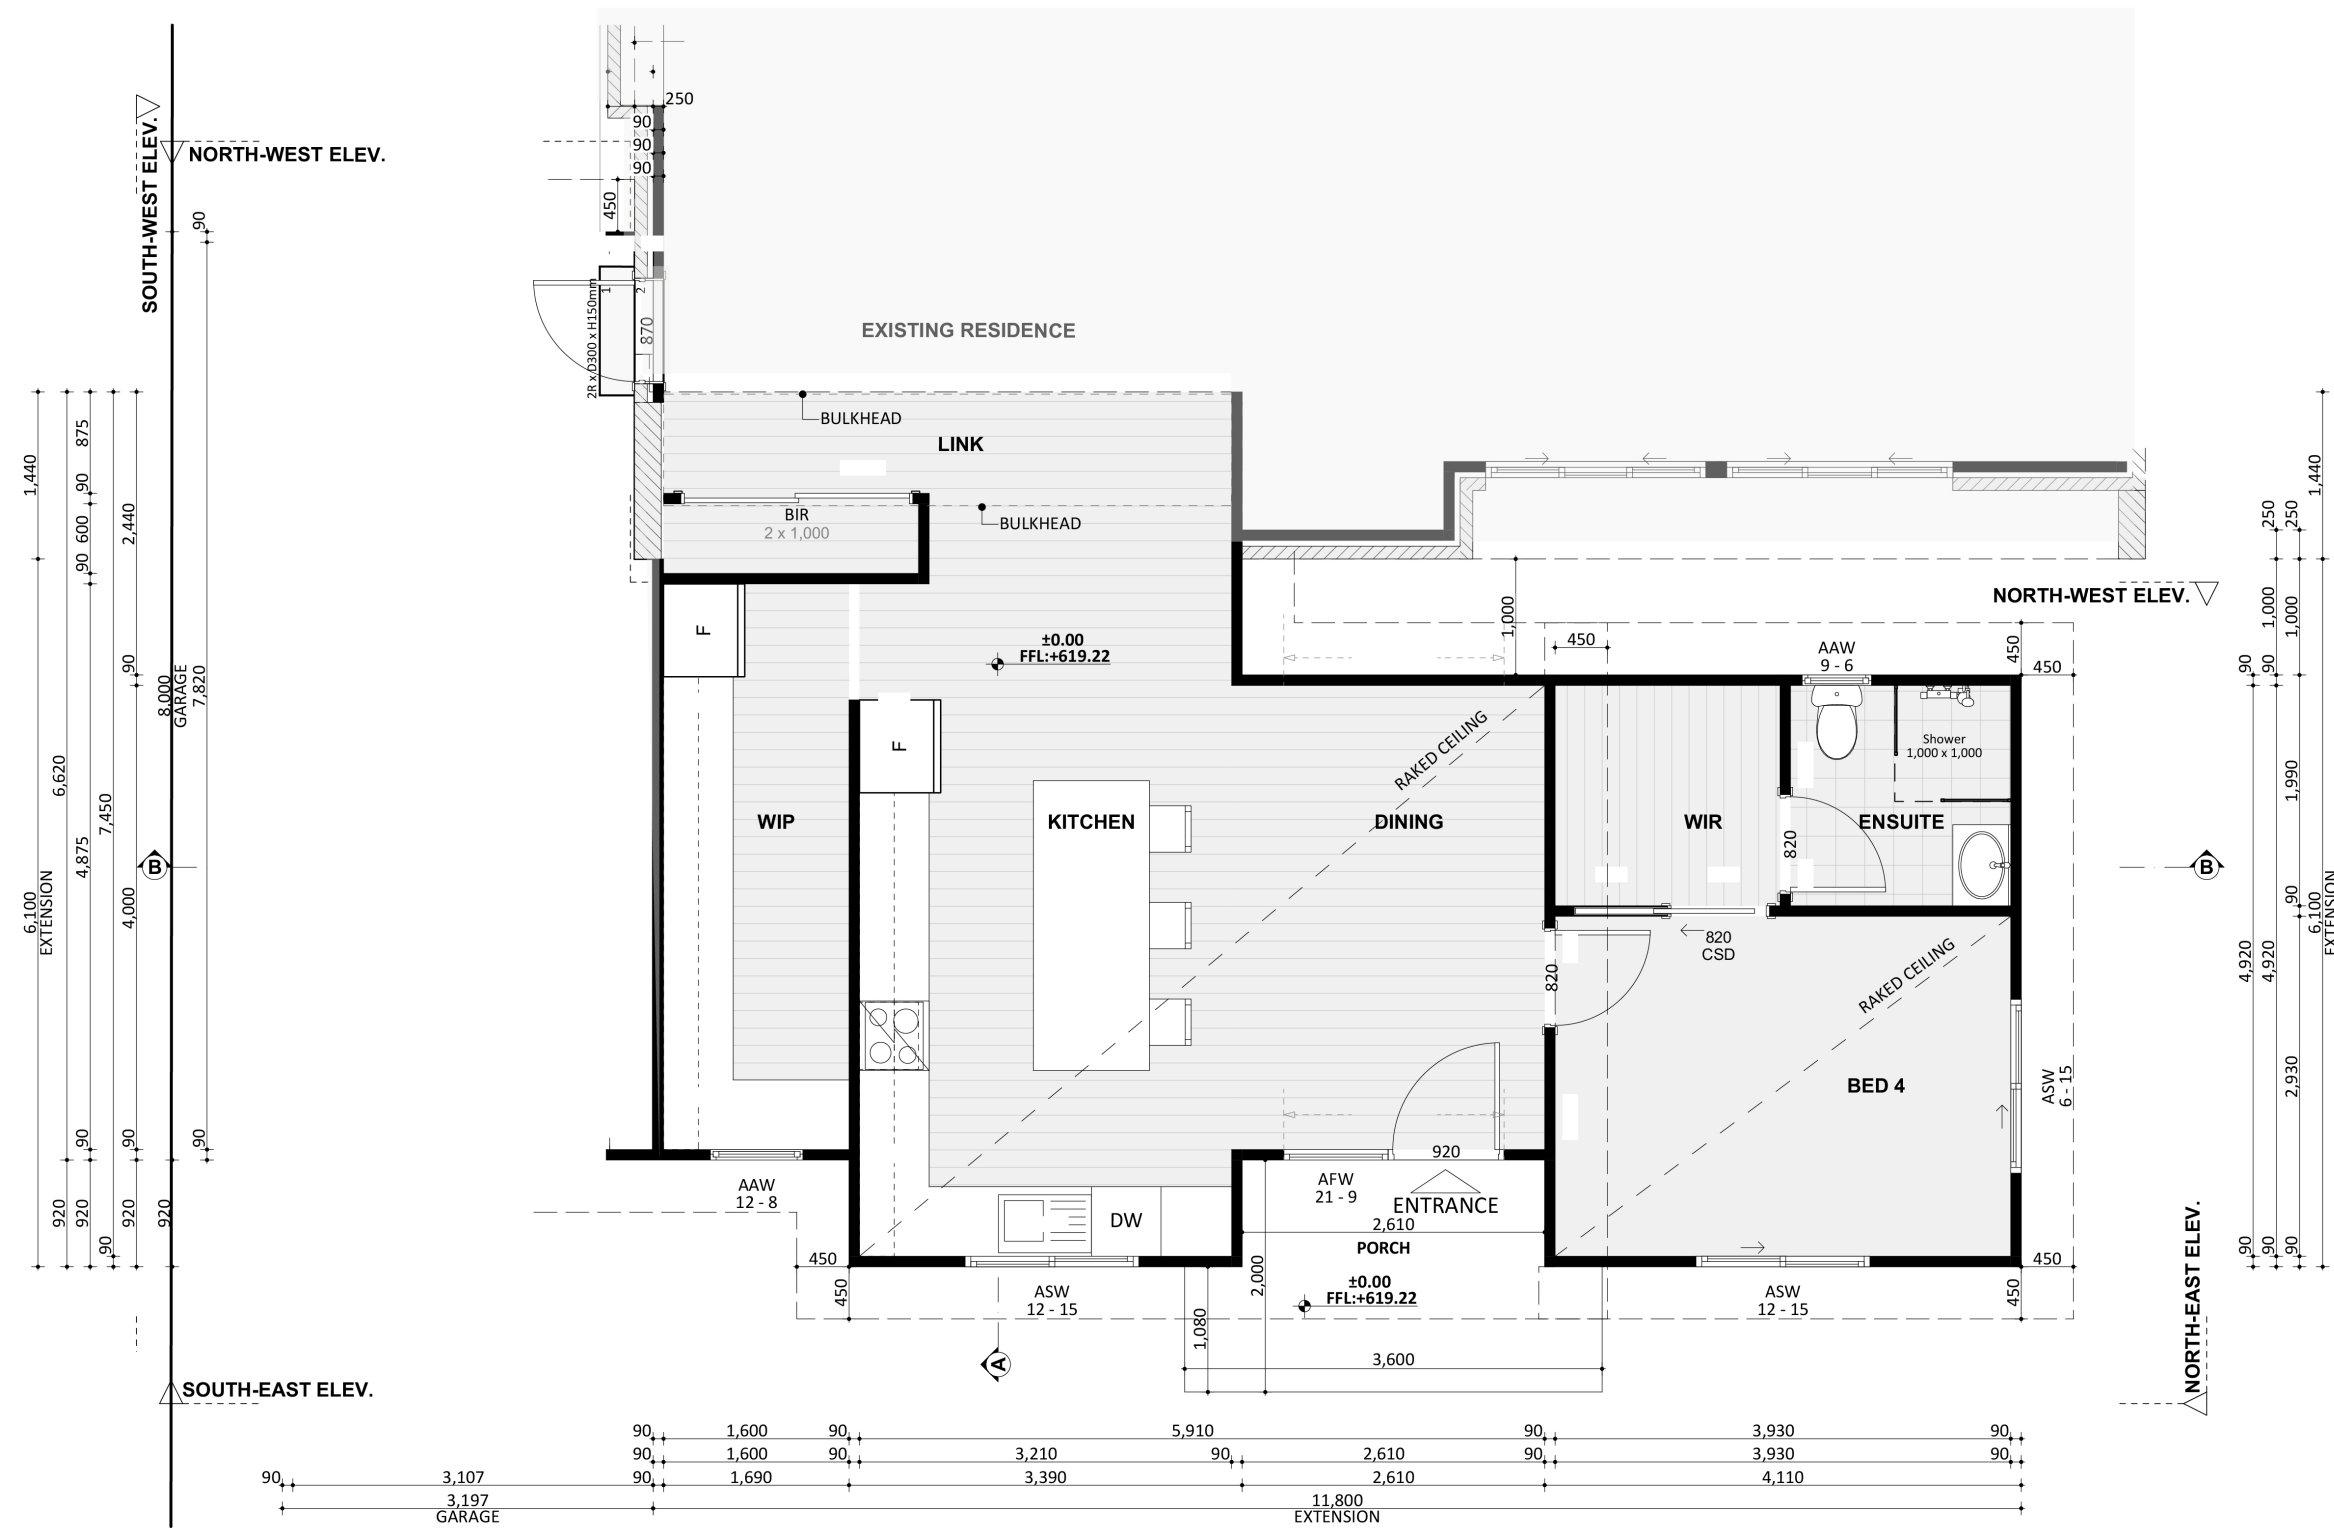

1198

ACT Building Lic: 2012767

**FIXED**  
**PRICE**  
**EXTENSIONS**

Garage Roller Door  
Colour: Windspray

Linea Weatherboard  
Colour: Surfmist

Aluminium Windows & Doors  
Colour: Monument

Roof Colorbond  
Colour: Windspray

An elevation is the height of the structure from ground level to the height of the roof.

An elevation is the height of the structure from ground level to the height of the roof.

SOUTH-EAST ELEV.

SOUTH-EAST ELEV.