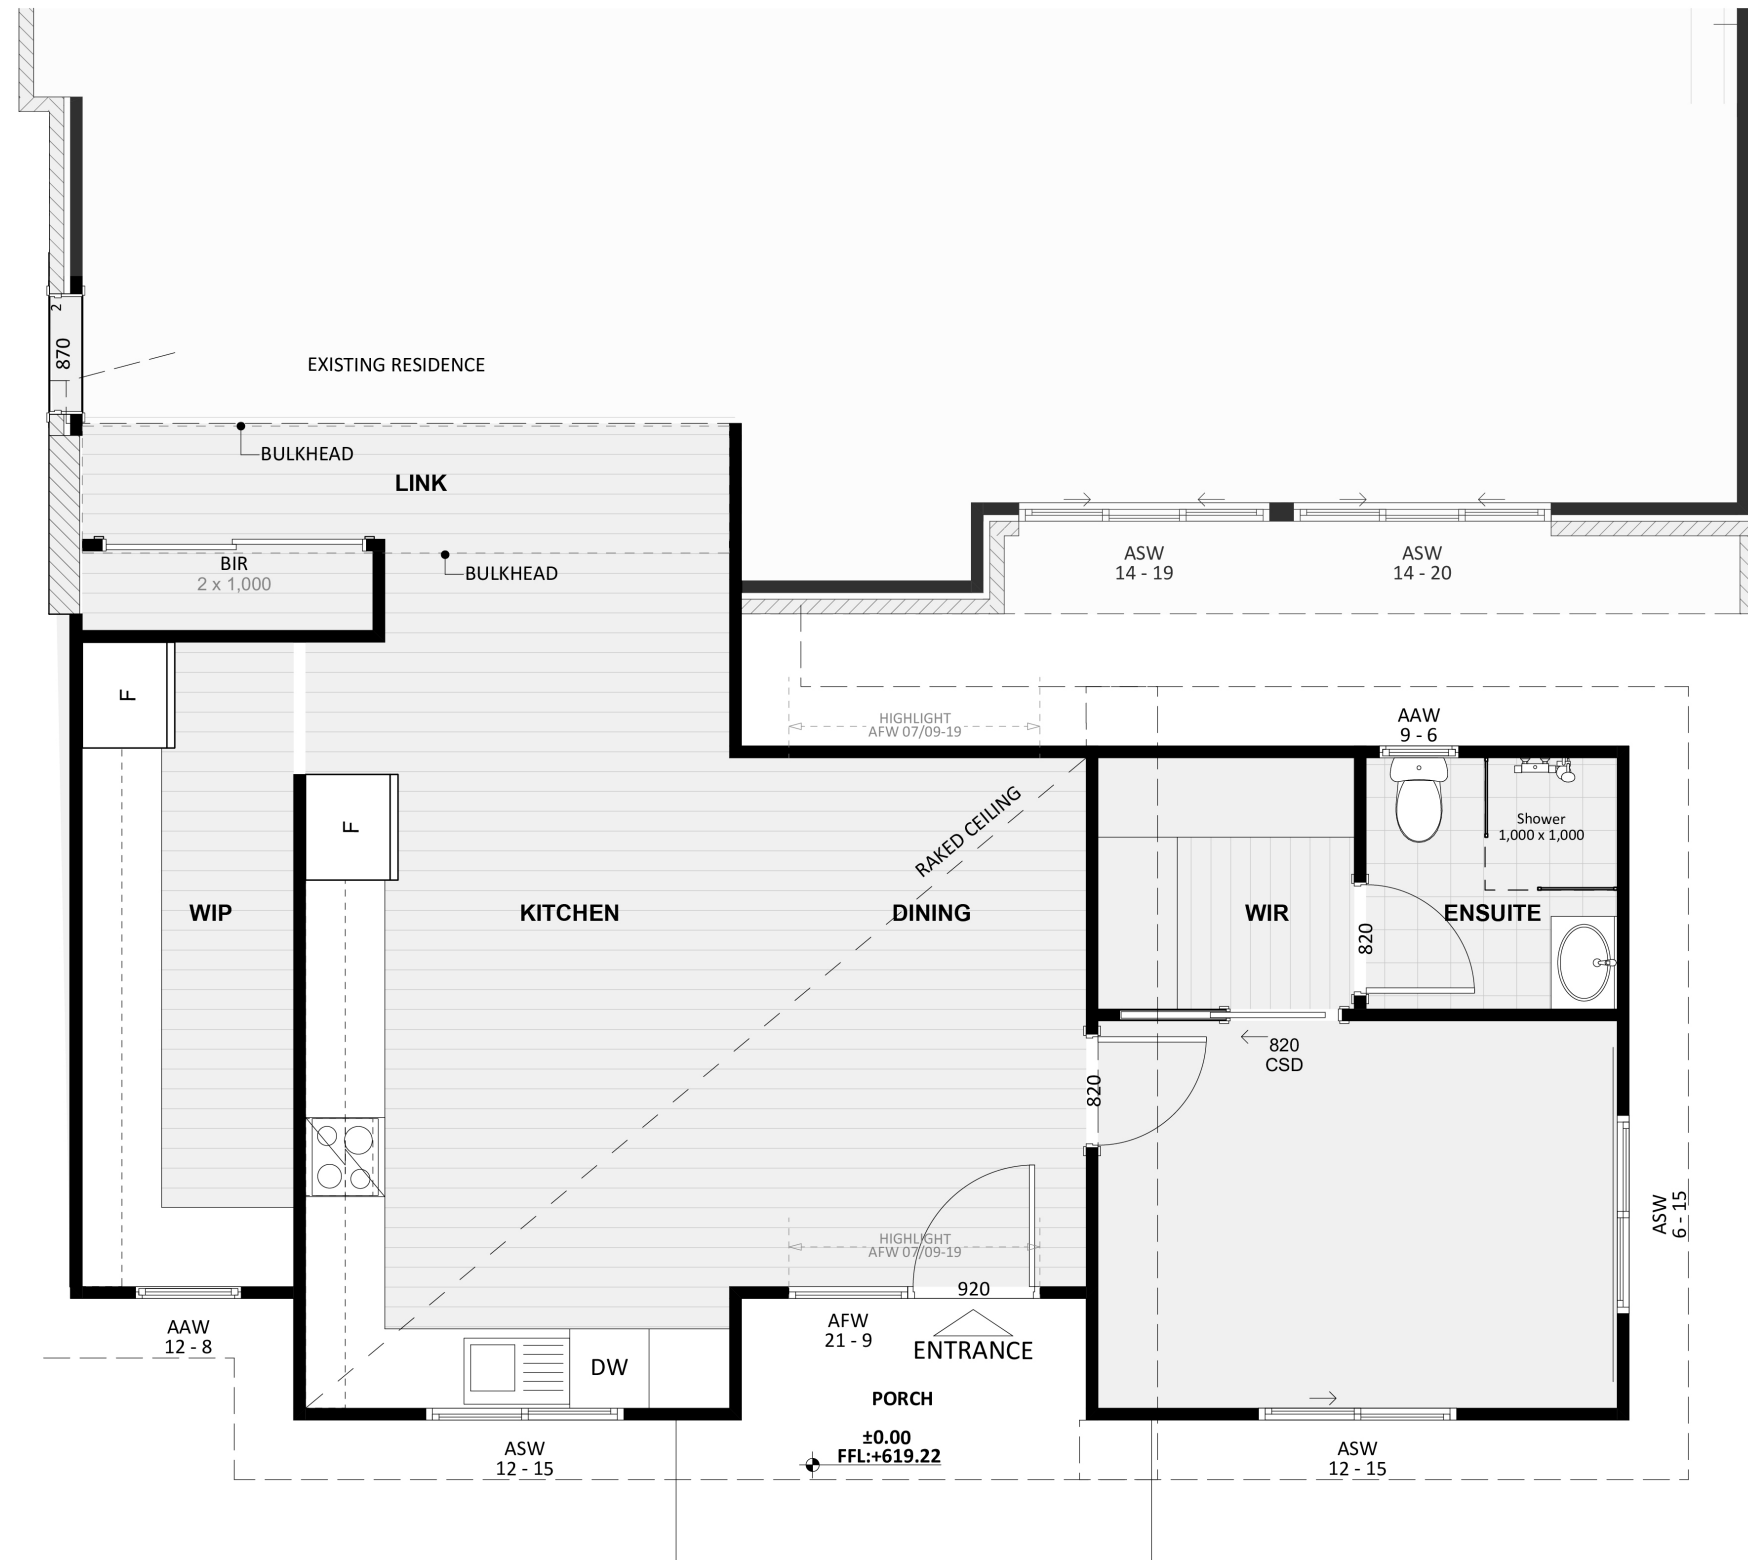

1198

ACT Building Lic: 2012767

**FIXED**  
**PRICE**  
**EXTENSIONS**

Garage Roller Door  
Colour: Windspray

Linea Weatherboard  
Colour: Surfmist

Aluminium Windows & Doors  
Colour: Monument

Roof Colorbond  
Colour: Windspray

An elevation is the height of the structure from ground level to the height of the roof.

An elevation is the height of the structure from ground level to the height of the roof.

SOUTH-EAST ELEV.

SOUTH-EAST ELEV.