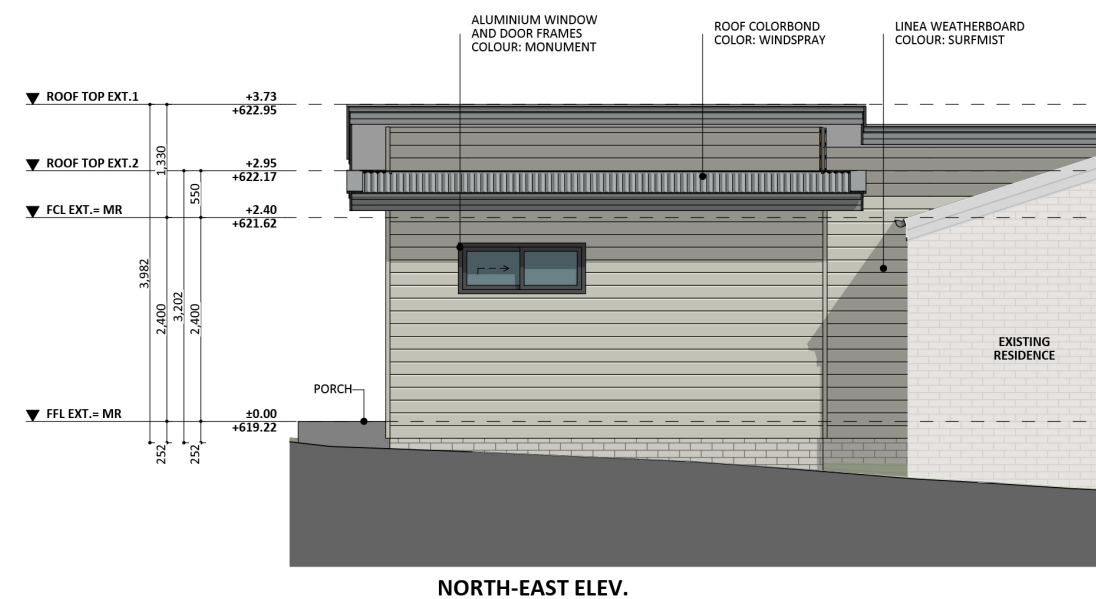

1198

ACT Building Lic: 2012767

**FIXED**  
**PRICE**  
**EXTENSIONS**

Garage Roller Door  
Colour: Windspray

Linea Weatherboard  
Colour: Surfmist

Aluminium Windows & Doors  
Colour: Monument

Roof Colorbond  
Colour: Windspray

An elevation is the height of the structure from ground level to the height of the roof.

An elevation is the height of the structure from ground level to the height of the roof.

SOUTH-EAST ELEV.

SOUTH-EAST ELEV.