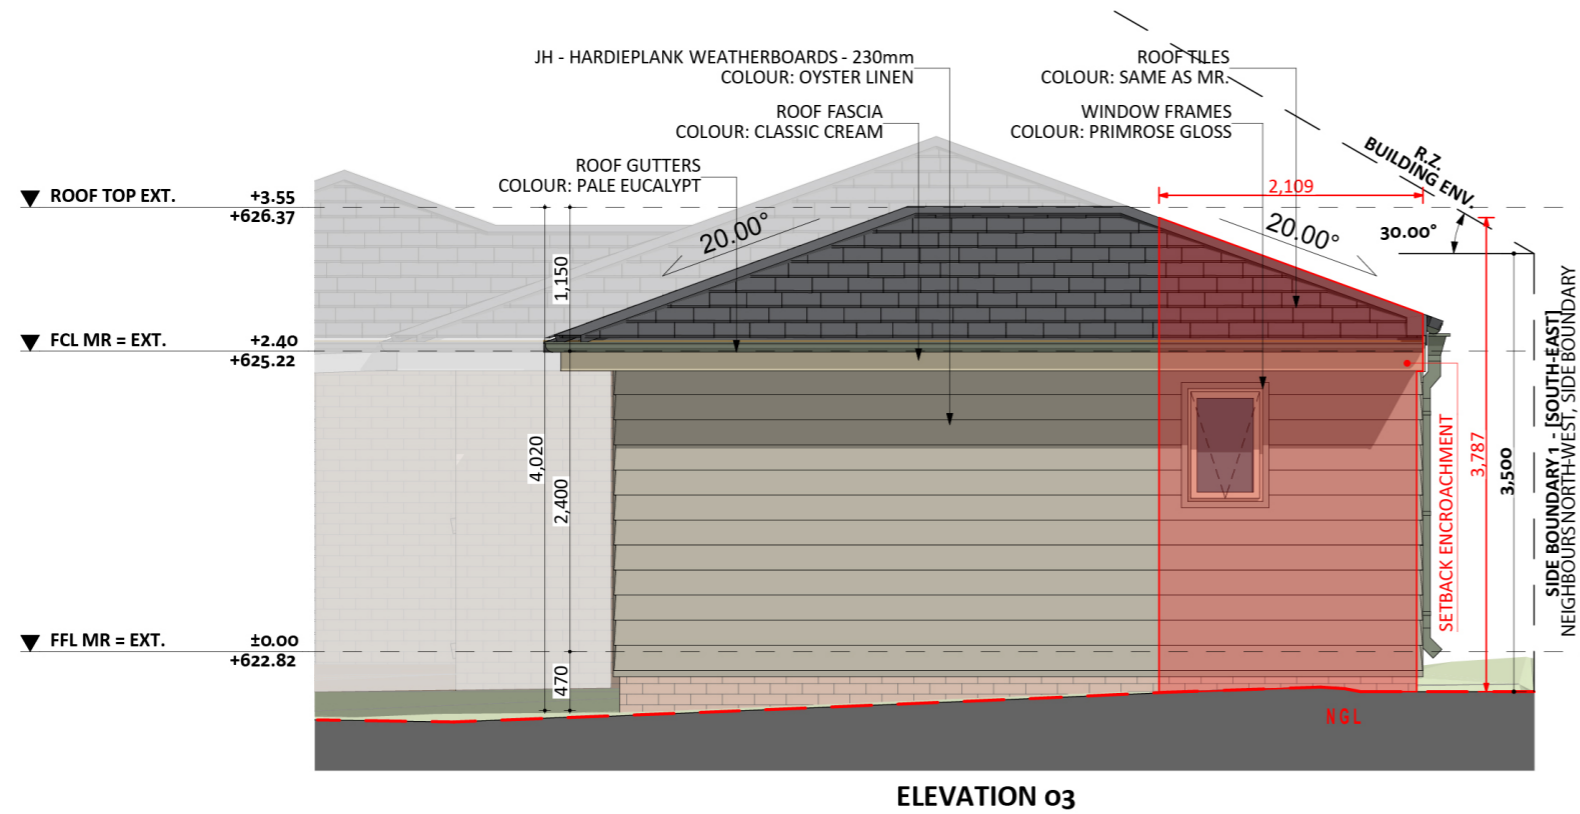

1192

ACT Building Lic: 2012767

FIXED
PRICE
EXTENSIONS

Roof Fascia
Colour: Classic Cream

Roof Tiles
Colour: Match Existing

Roof Gutters
Colour: Pale Eucalypt

Window Frames
Colour: Primrose Gloss

James Hardie Plank Weatherboards
Colour: Oyster Linen

An elevation is the height of the structure from ground level to the height of the roof.

An elevation is the height of the structure from ground level to the height of the roof.

 **FIXED
PRICE
EXTENSIONS**