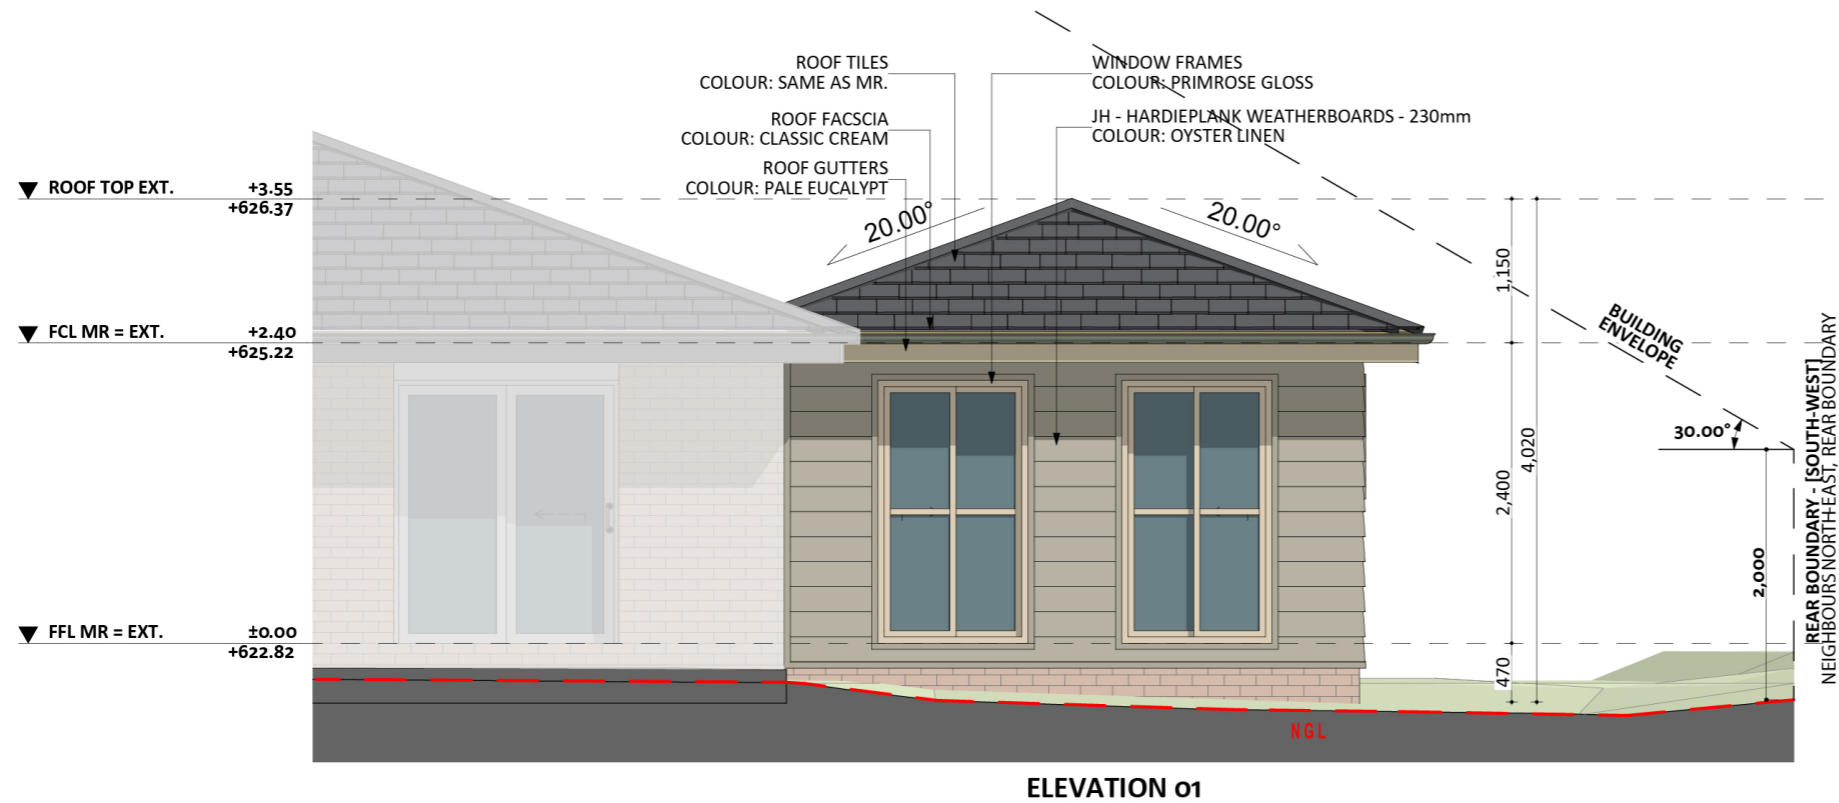

1192

ACT Building Lic: 2012767

FIXED
PRICE
EXTENSIONS

Roof Fascia
Colour: Classic Cream

Roof Tiles
Colour: Match Existing

Roof Gutters
Colour: Pale Eucalypt

Window Frames
Colour: Primrose Gloss

James Hardie Plank Weatherboards
Colour: Oyster Linen

An elevation is the height of the structure from ground level to the height of the roof.

An elevation is the height of the structure from ground level to the height of the roof.

 **FIXED
PRICE
EXTENSIONS**