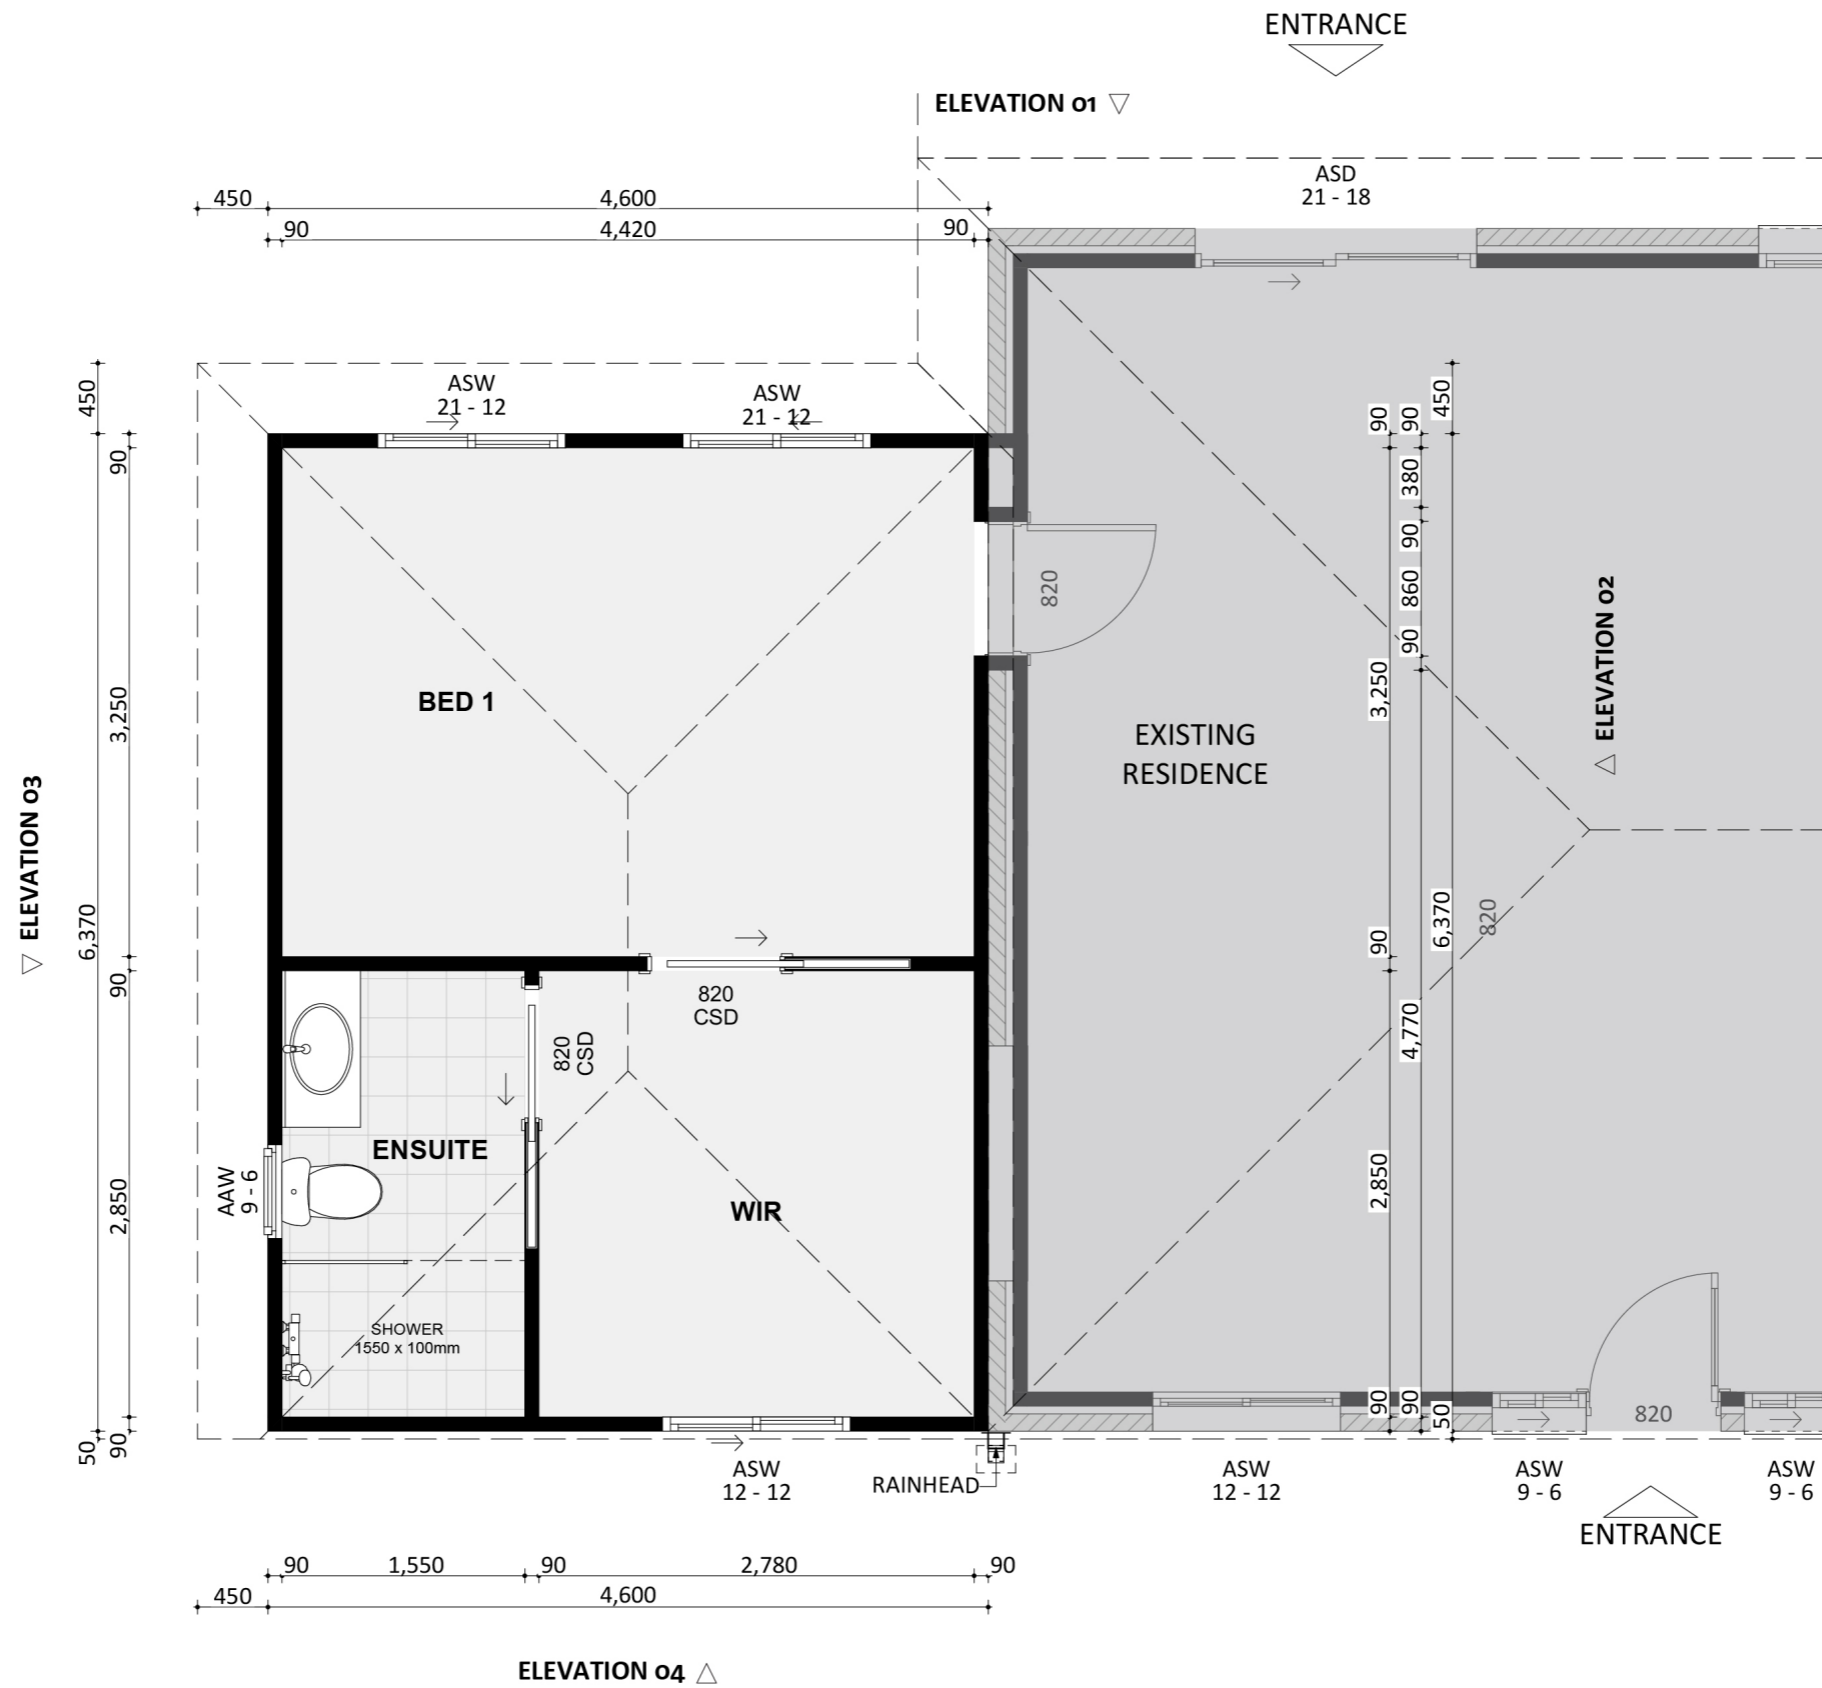

1192

ACT Building Lic: 2012767

FIXED
PRICE
EXTENSIONS

Roof Fascia
Colour: Classic Cream

Roof Tiles
Colour: Match Existing

Roof Gutters
Colour: Pale Eucalypt

Window Frames
Colour: Primrose Gloss

James Hardie Plank Weatherboards
Colour: Oyster Linen

An elevation is the height of the structure from ground level to the height of the roof.

An elevation is the height of the structure from ground level to the height of the roof.

 **FIXED
PRICE
EXTENSIONS**