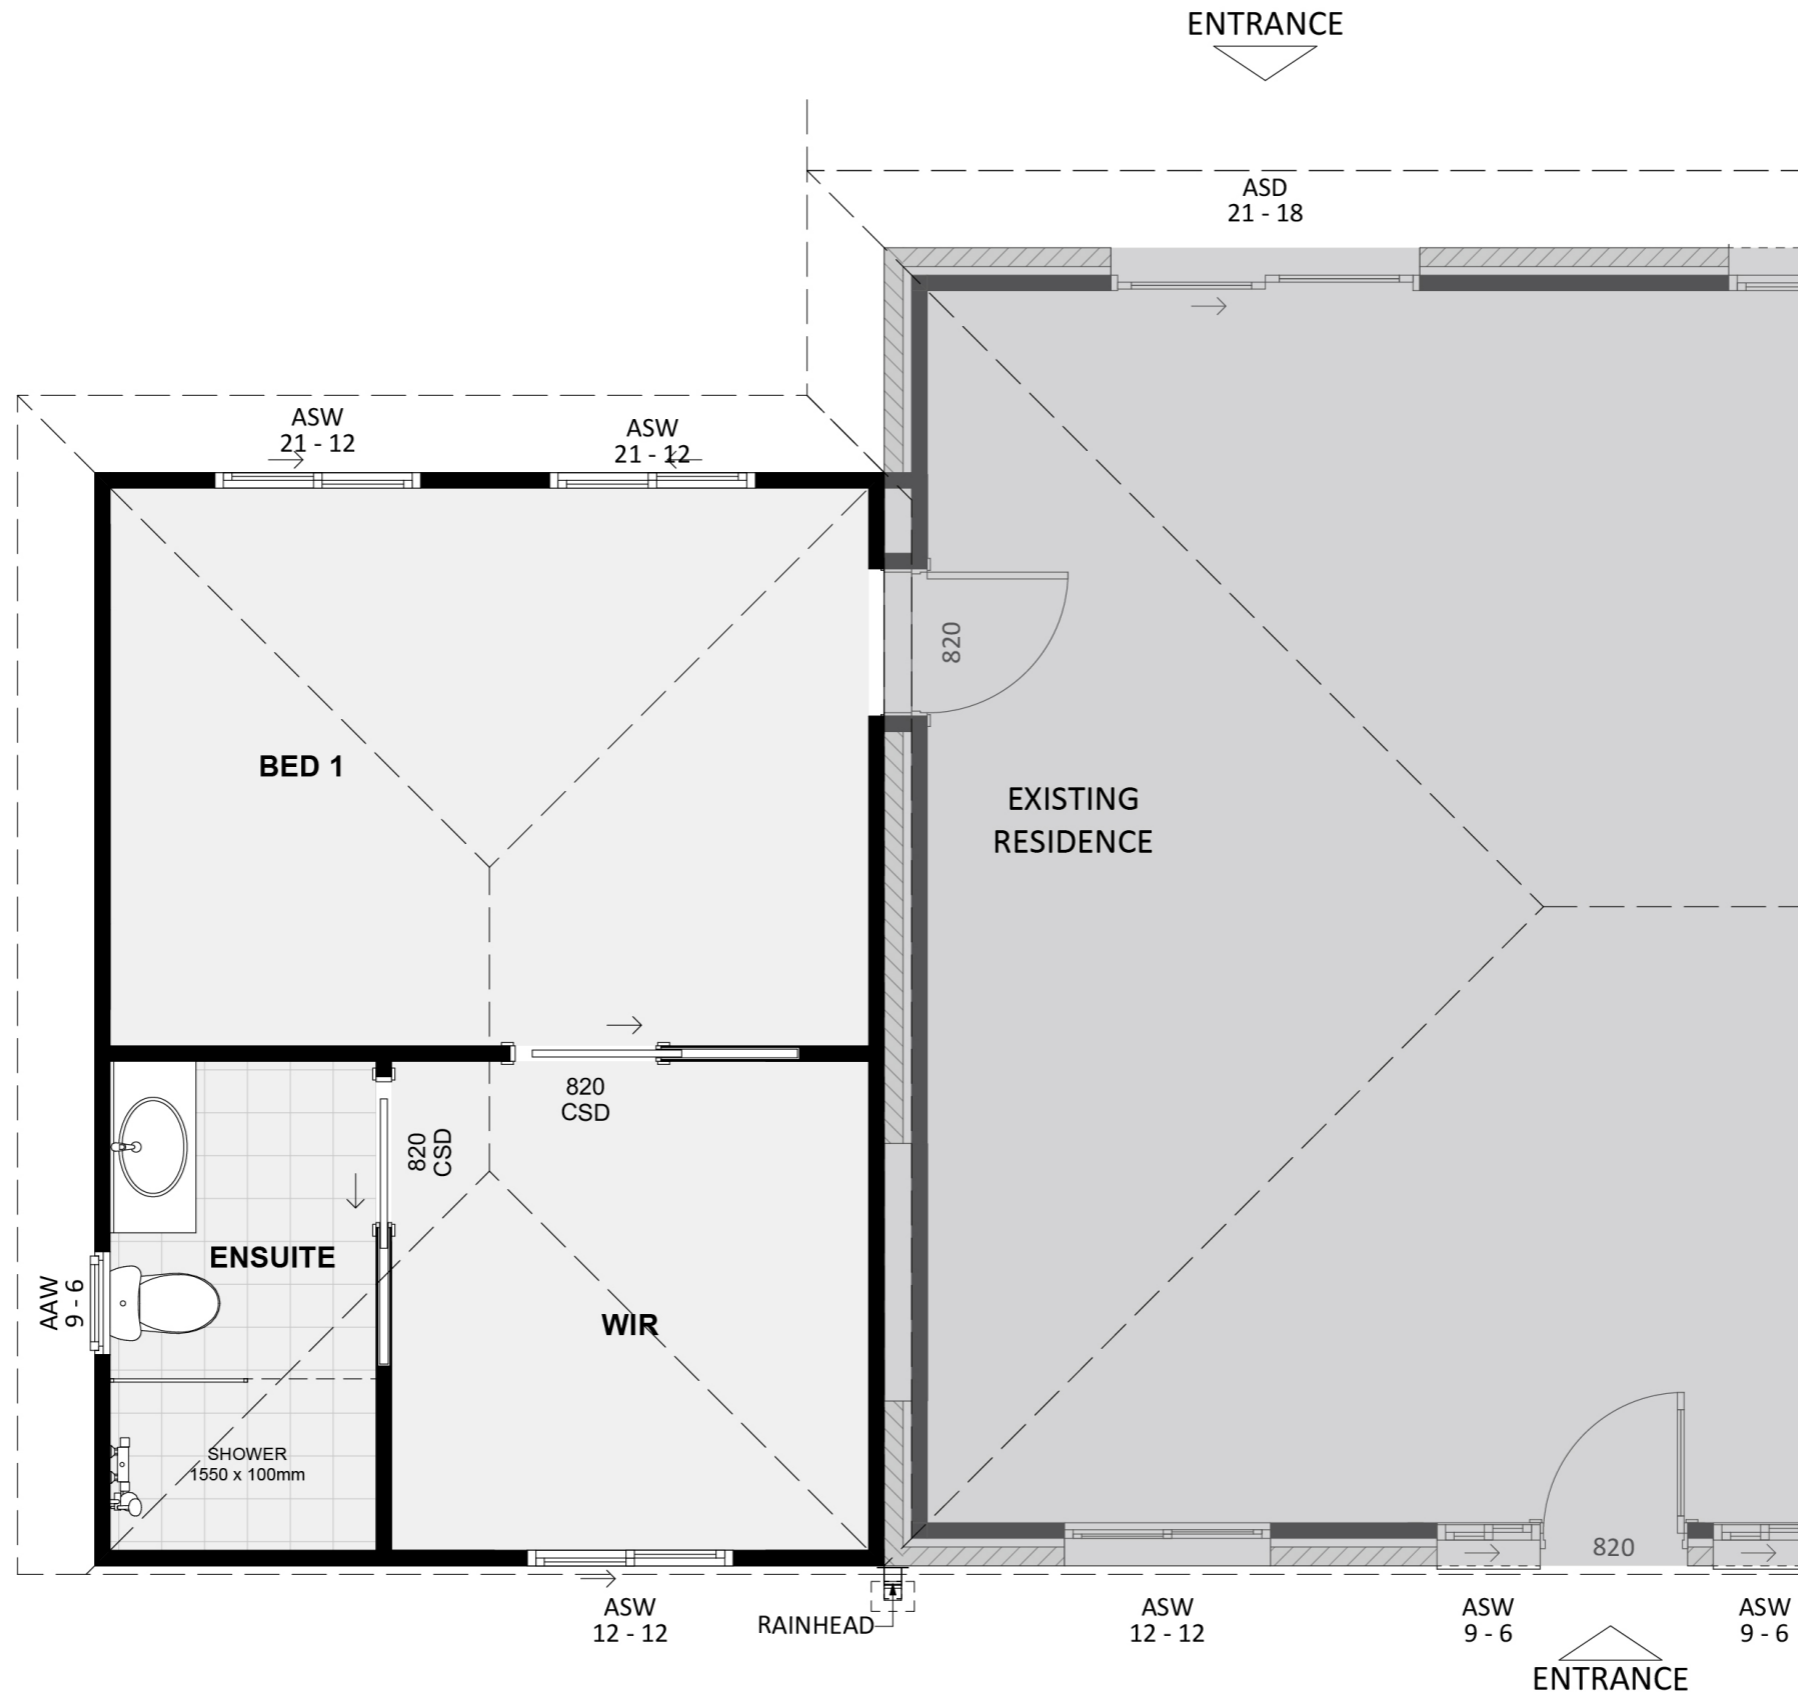

1192

ACT Building Lic: 2012767

FIXED
PRICE
EXTENSIONS

Roof Fascia
Colour: Classic Cream

Roof Tiles
Colour: Match Existing

Roof Gutters
Colour: Pale Eucalypt

Window Frames
Colour: Primrose Gloss

James Hardie Plank Weatherboards
Colour: Oyster Linen

An elevation is the height of the structure from ground level to the height of the roof.

An elevation is the height of the structure from ground level to the height of the roof.

 **FIXED
PRICE
EXTENSIONS**