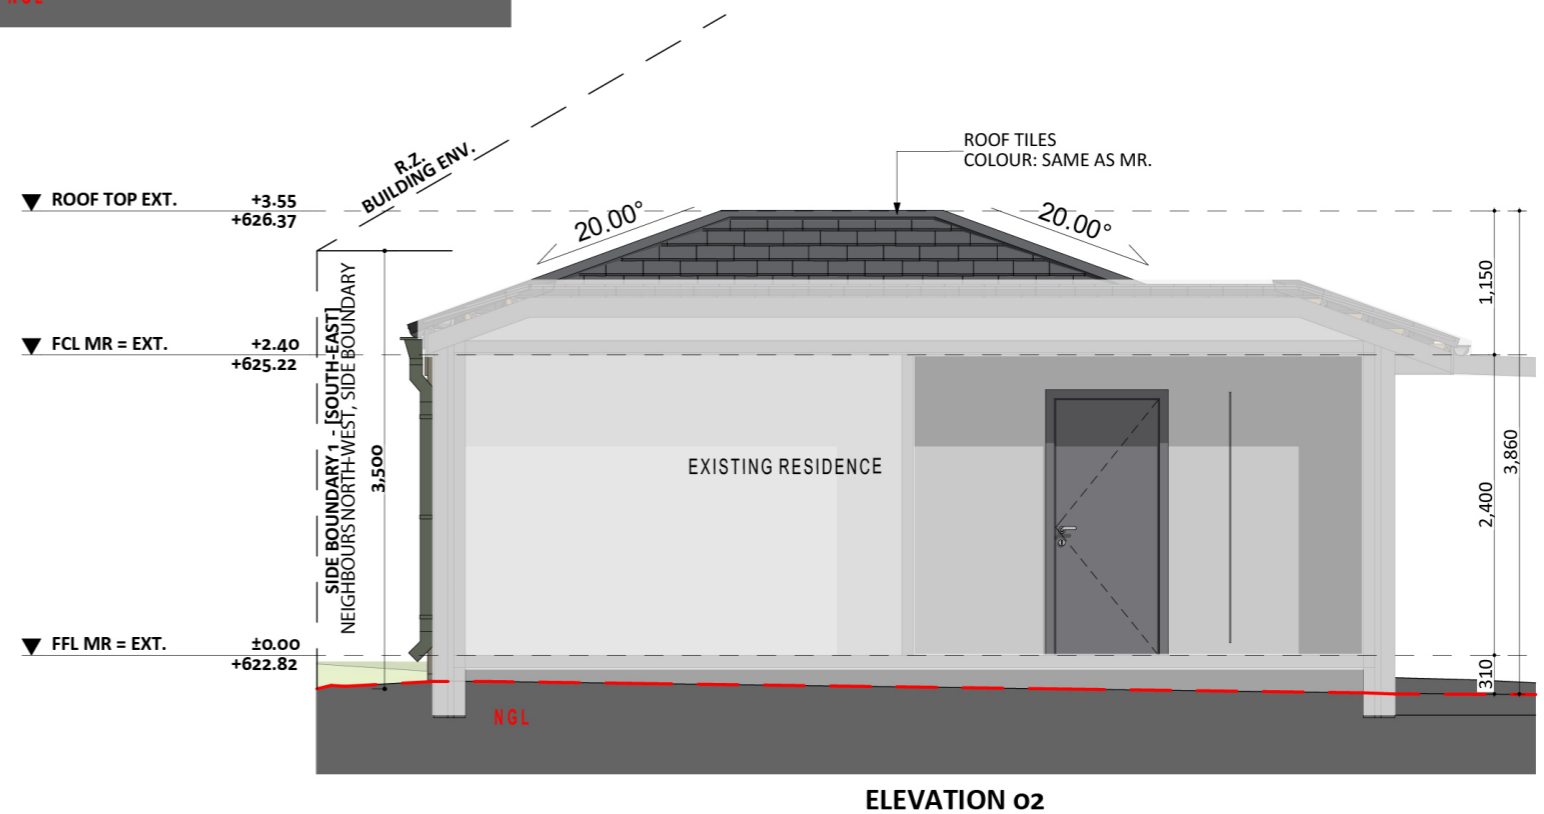

1192

ACT Building Lic: 2012767

FIXED
PRICE
EXTENSIONS

Roof Fascia
Colour: Classic Cream

Roof Tiles
Colour: Match Existing

Roof Gutters
Colour: Pale Eucalypt

Window Frames
Colour: Primrose Gloss

James Hardie Plank Weatherboards
Colour: Oyster Linen

An elevation is the height of the structure from ground level to the height of the roof.

An elevation is the height of the structure from ground level to the height of the roof.

 **FIXED
PRICE
EXTENSIONS**