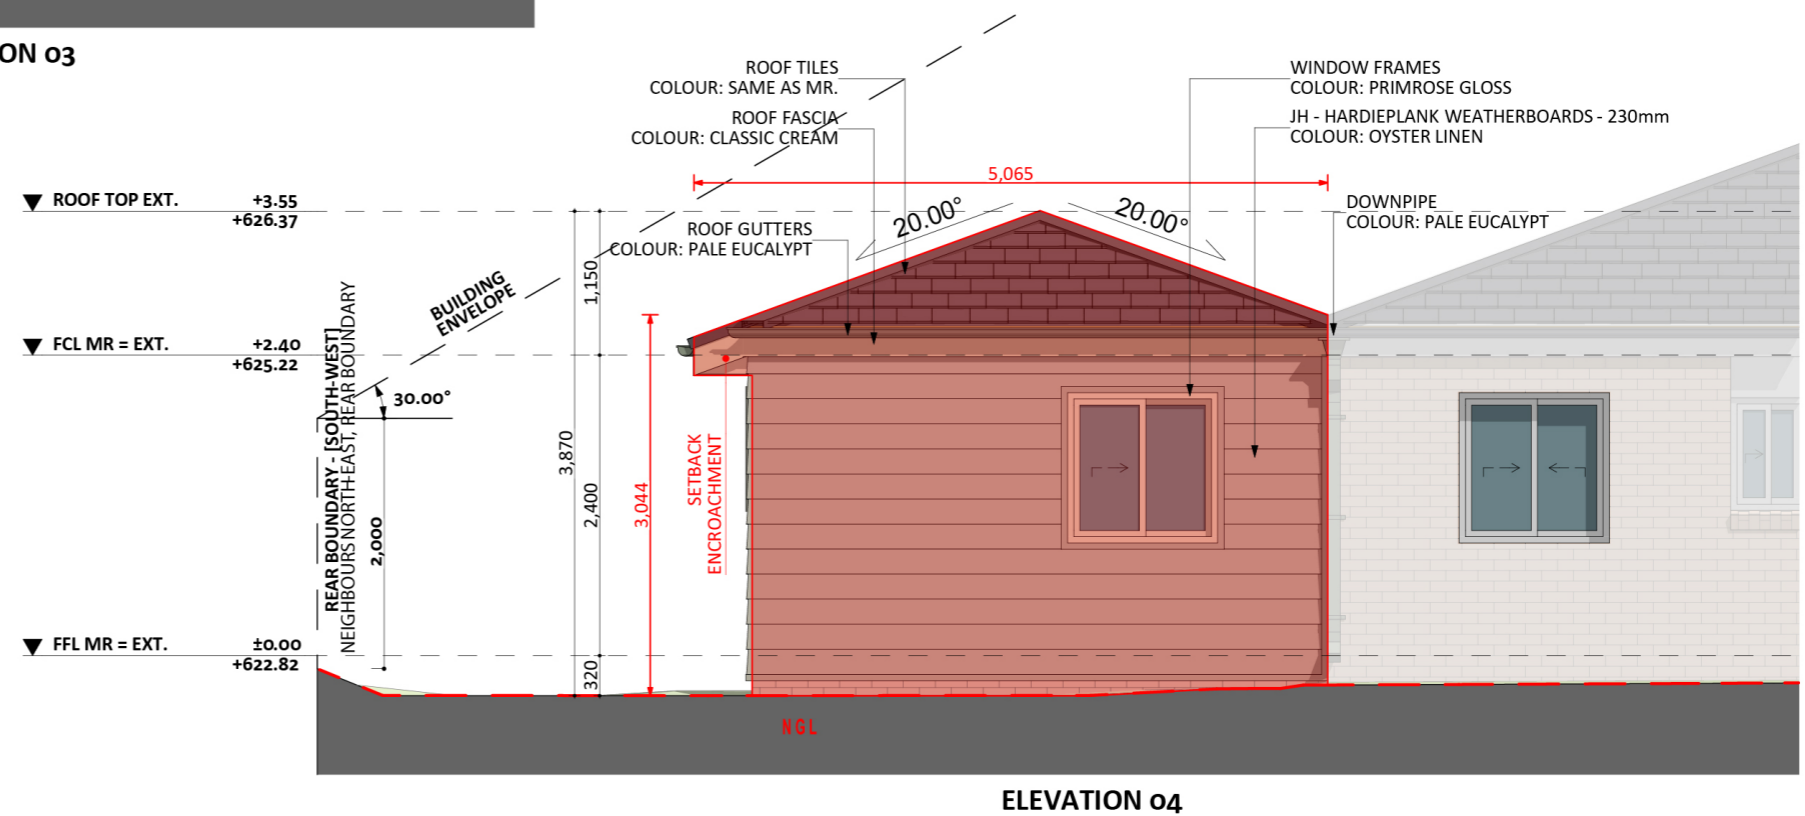

1192

ACT Building Lic: 2012767

FIXED
PRICE
EXTENSIONS

Roof Fascia
Colour: Classic Cream

Roof Tiles
Colour: Match Existing

Roof Gutters
Colour: Pale Eucalypt

Window Frames
Colour: Primrose Gloss

James Hardie Plank Weatherboards
Colour: Oyster Linen

An elevation is the height of the structure from ground level to the height of the roof.

An elevation is the height of the structure from ground level to the height of the roof.

 **FIXED
PRICE
EXTENSIONS**