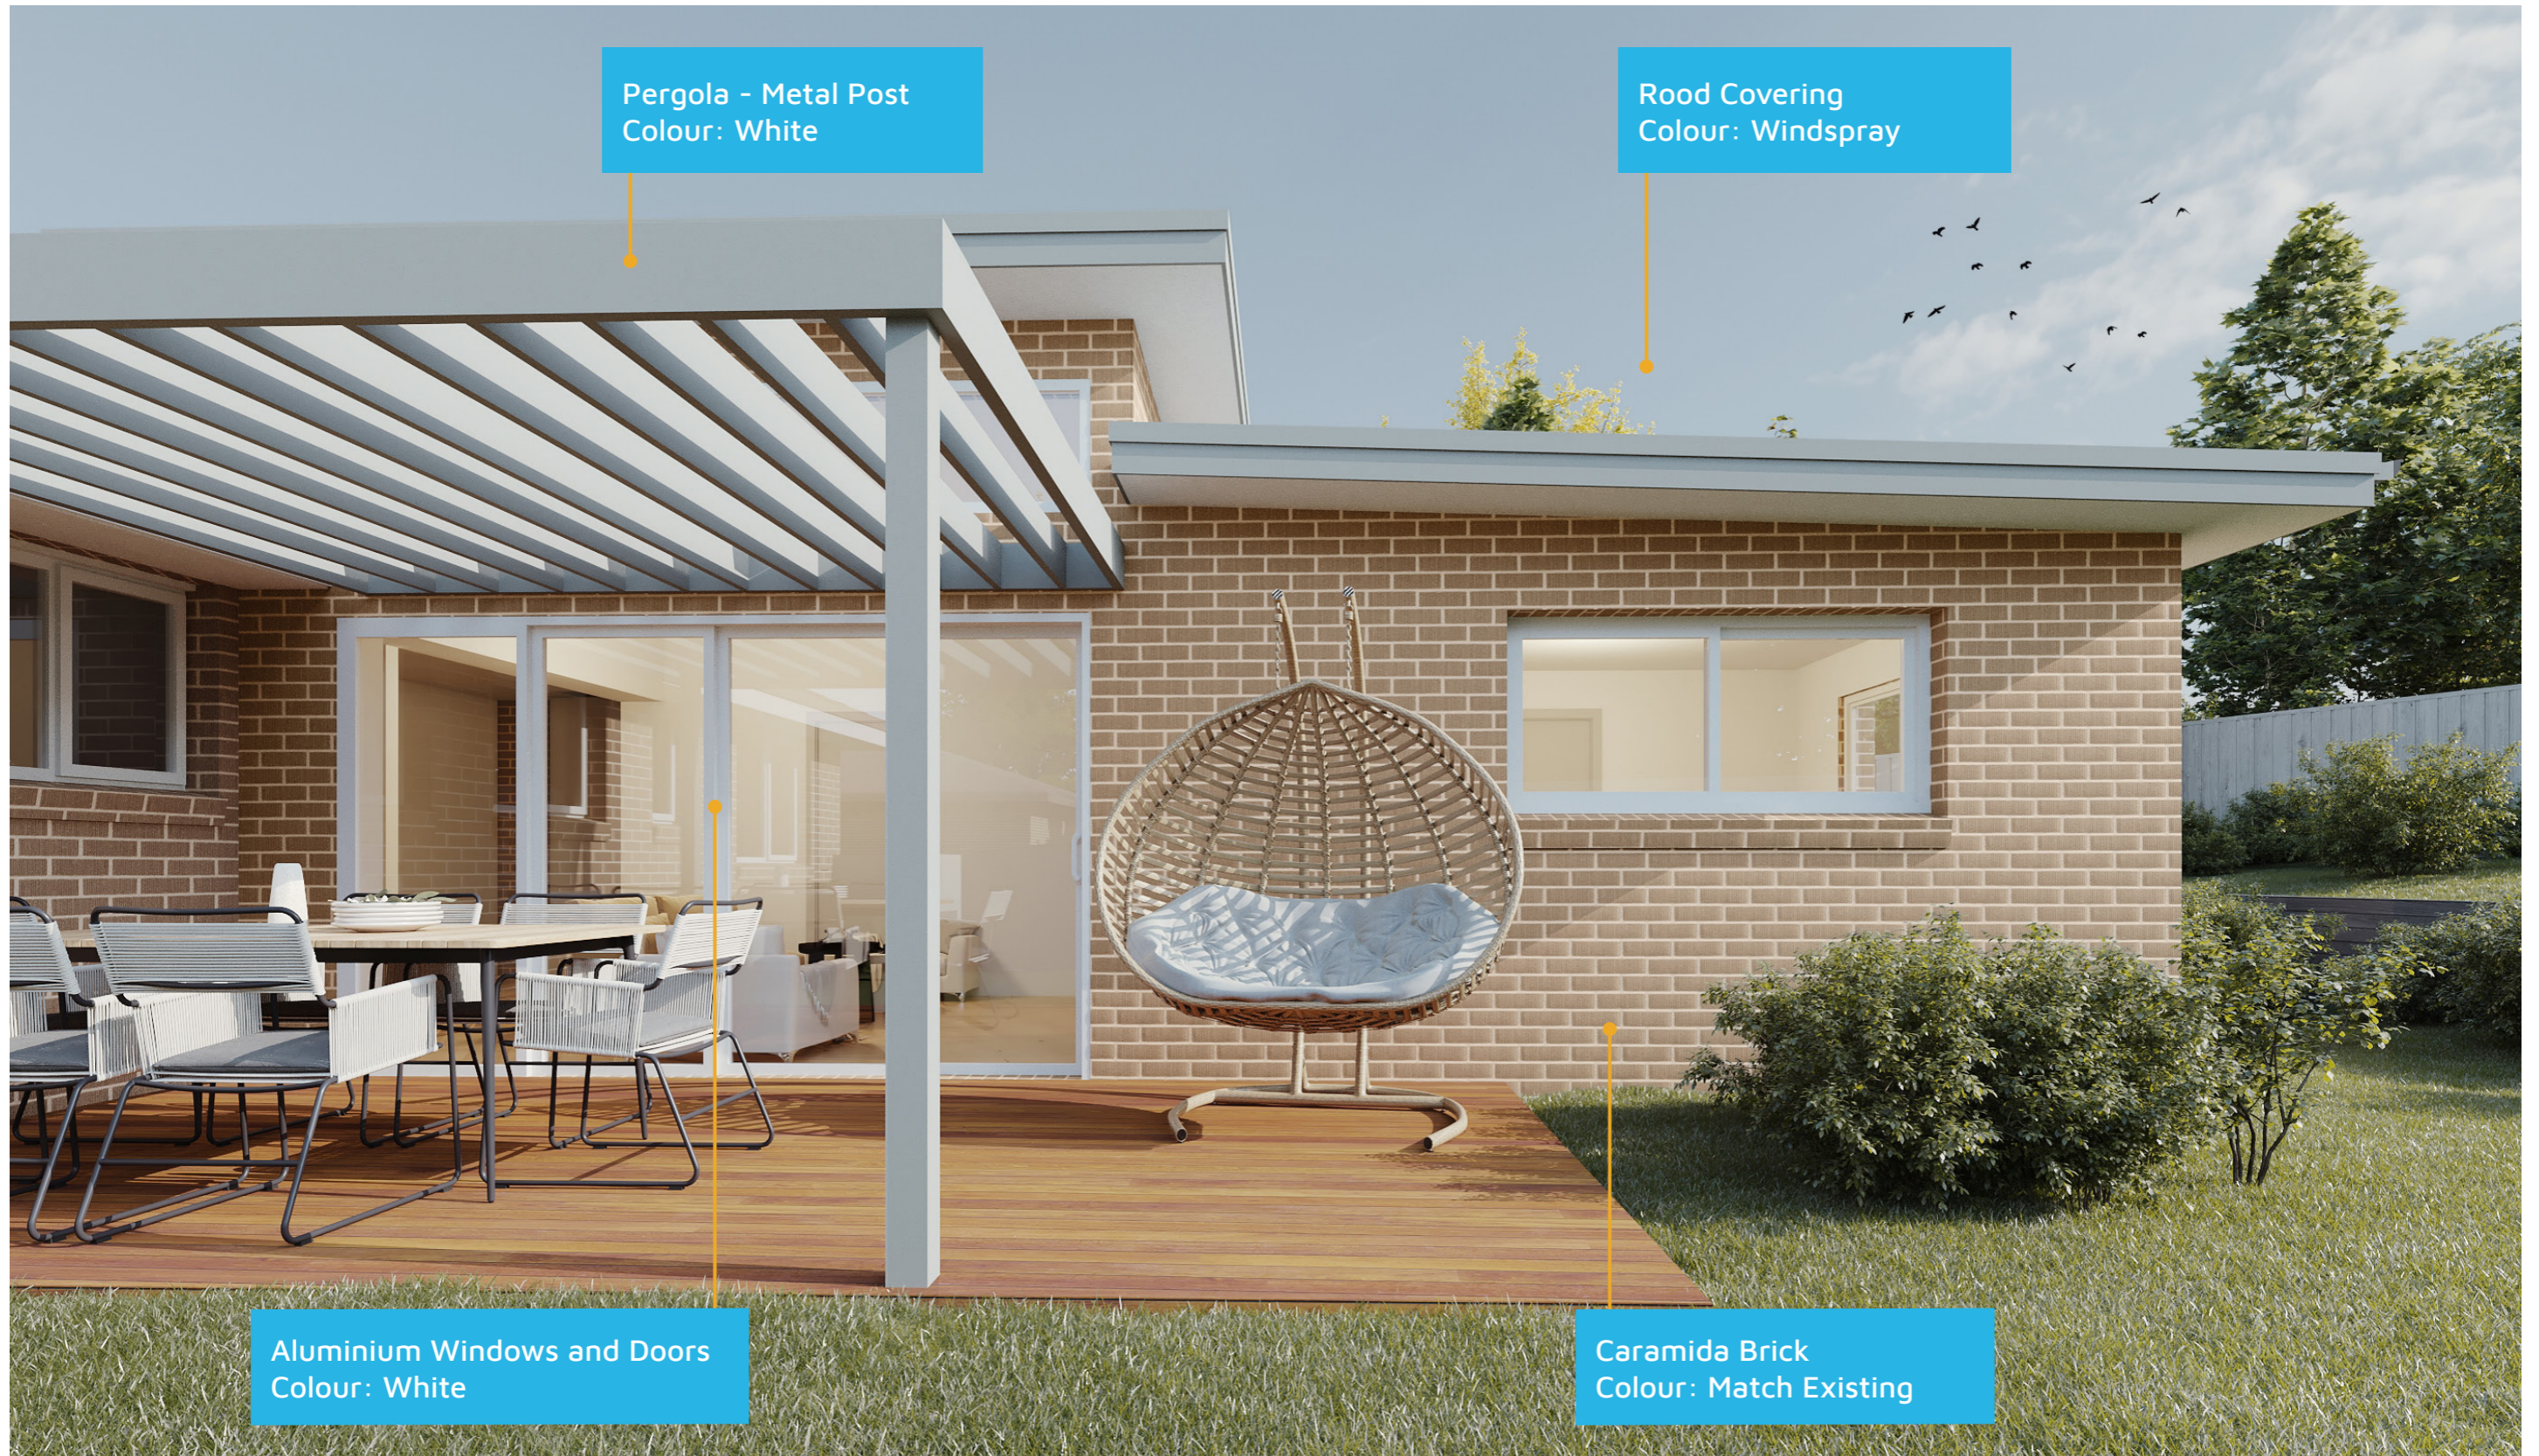

1191

ACT Building Lic: 2012767

FIXED
PRICE
EXTENSIONS

Pergola - Metal Post
Colour: White

Rood Covering
Colour: Windspray

Aluminium Windows and Doors
Colour: White

Caramida Brick
Colour: Match Existing

An elevation is the height of the structure from ground level to the height of the roof.

ELEVATION 01

ELEVATION 02

An elevation is the height of the structure from ground level to the height of the roof.

ELEVATION 03

ELEVATION 04

 **FIXED
PRICE
EXTENSIONS**

fixedpriceextensions.com.au
canberragrannyflatbuilders.com.au