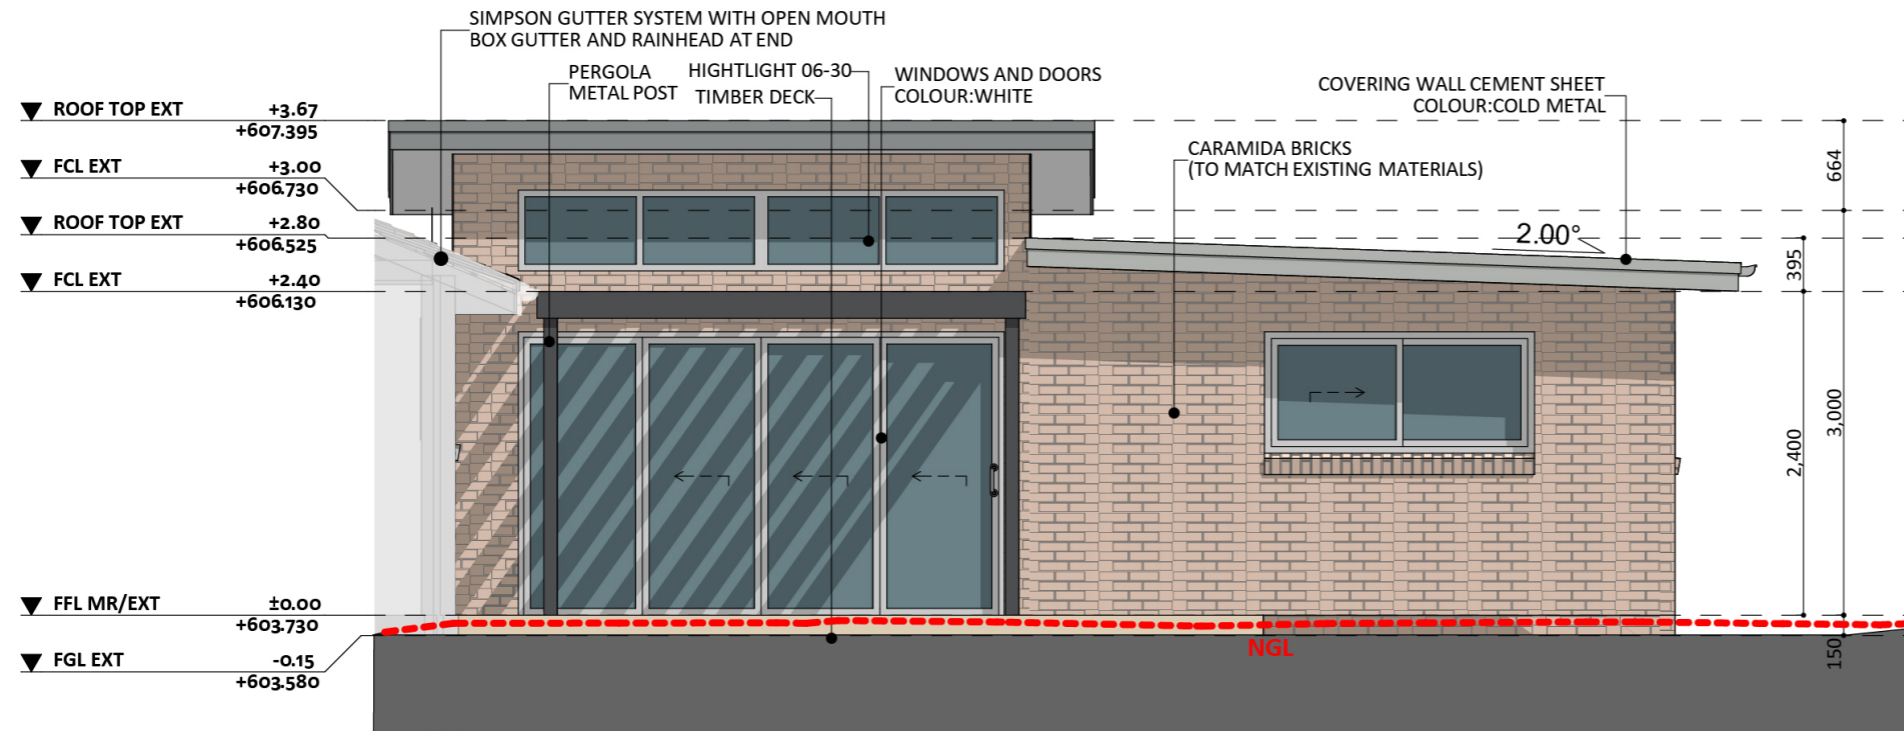

1191

ACT Building Lic: 2012767

FIXED
PRICE
EXTENSIONS

Pergola - Metal Post
Colour: White

Rood Covering
Colour: Windspray

Aluminium Windows and Doors
Colour: White

Caramida Brick
Colour: Match Existing

An elevation is the height of the structure from ground level to the height of the roof.

ELEVATION 01

ELEVATION 02

An elevation is the height of the structure from ground level to the height of the roof.

ELEVATION 03

ELEVATION 04

 **FIXED
PRICE
EXTENSIONS**

fixedpriceextensions.com.au
canberragrannyflatbuilders.com.au