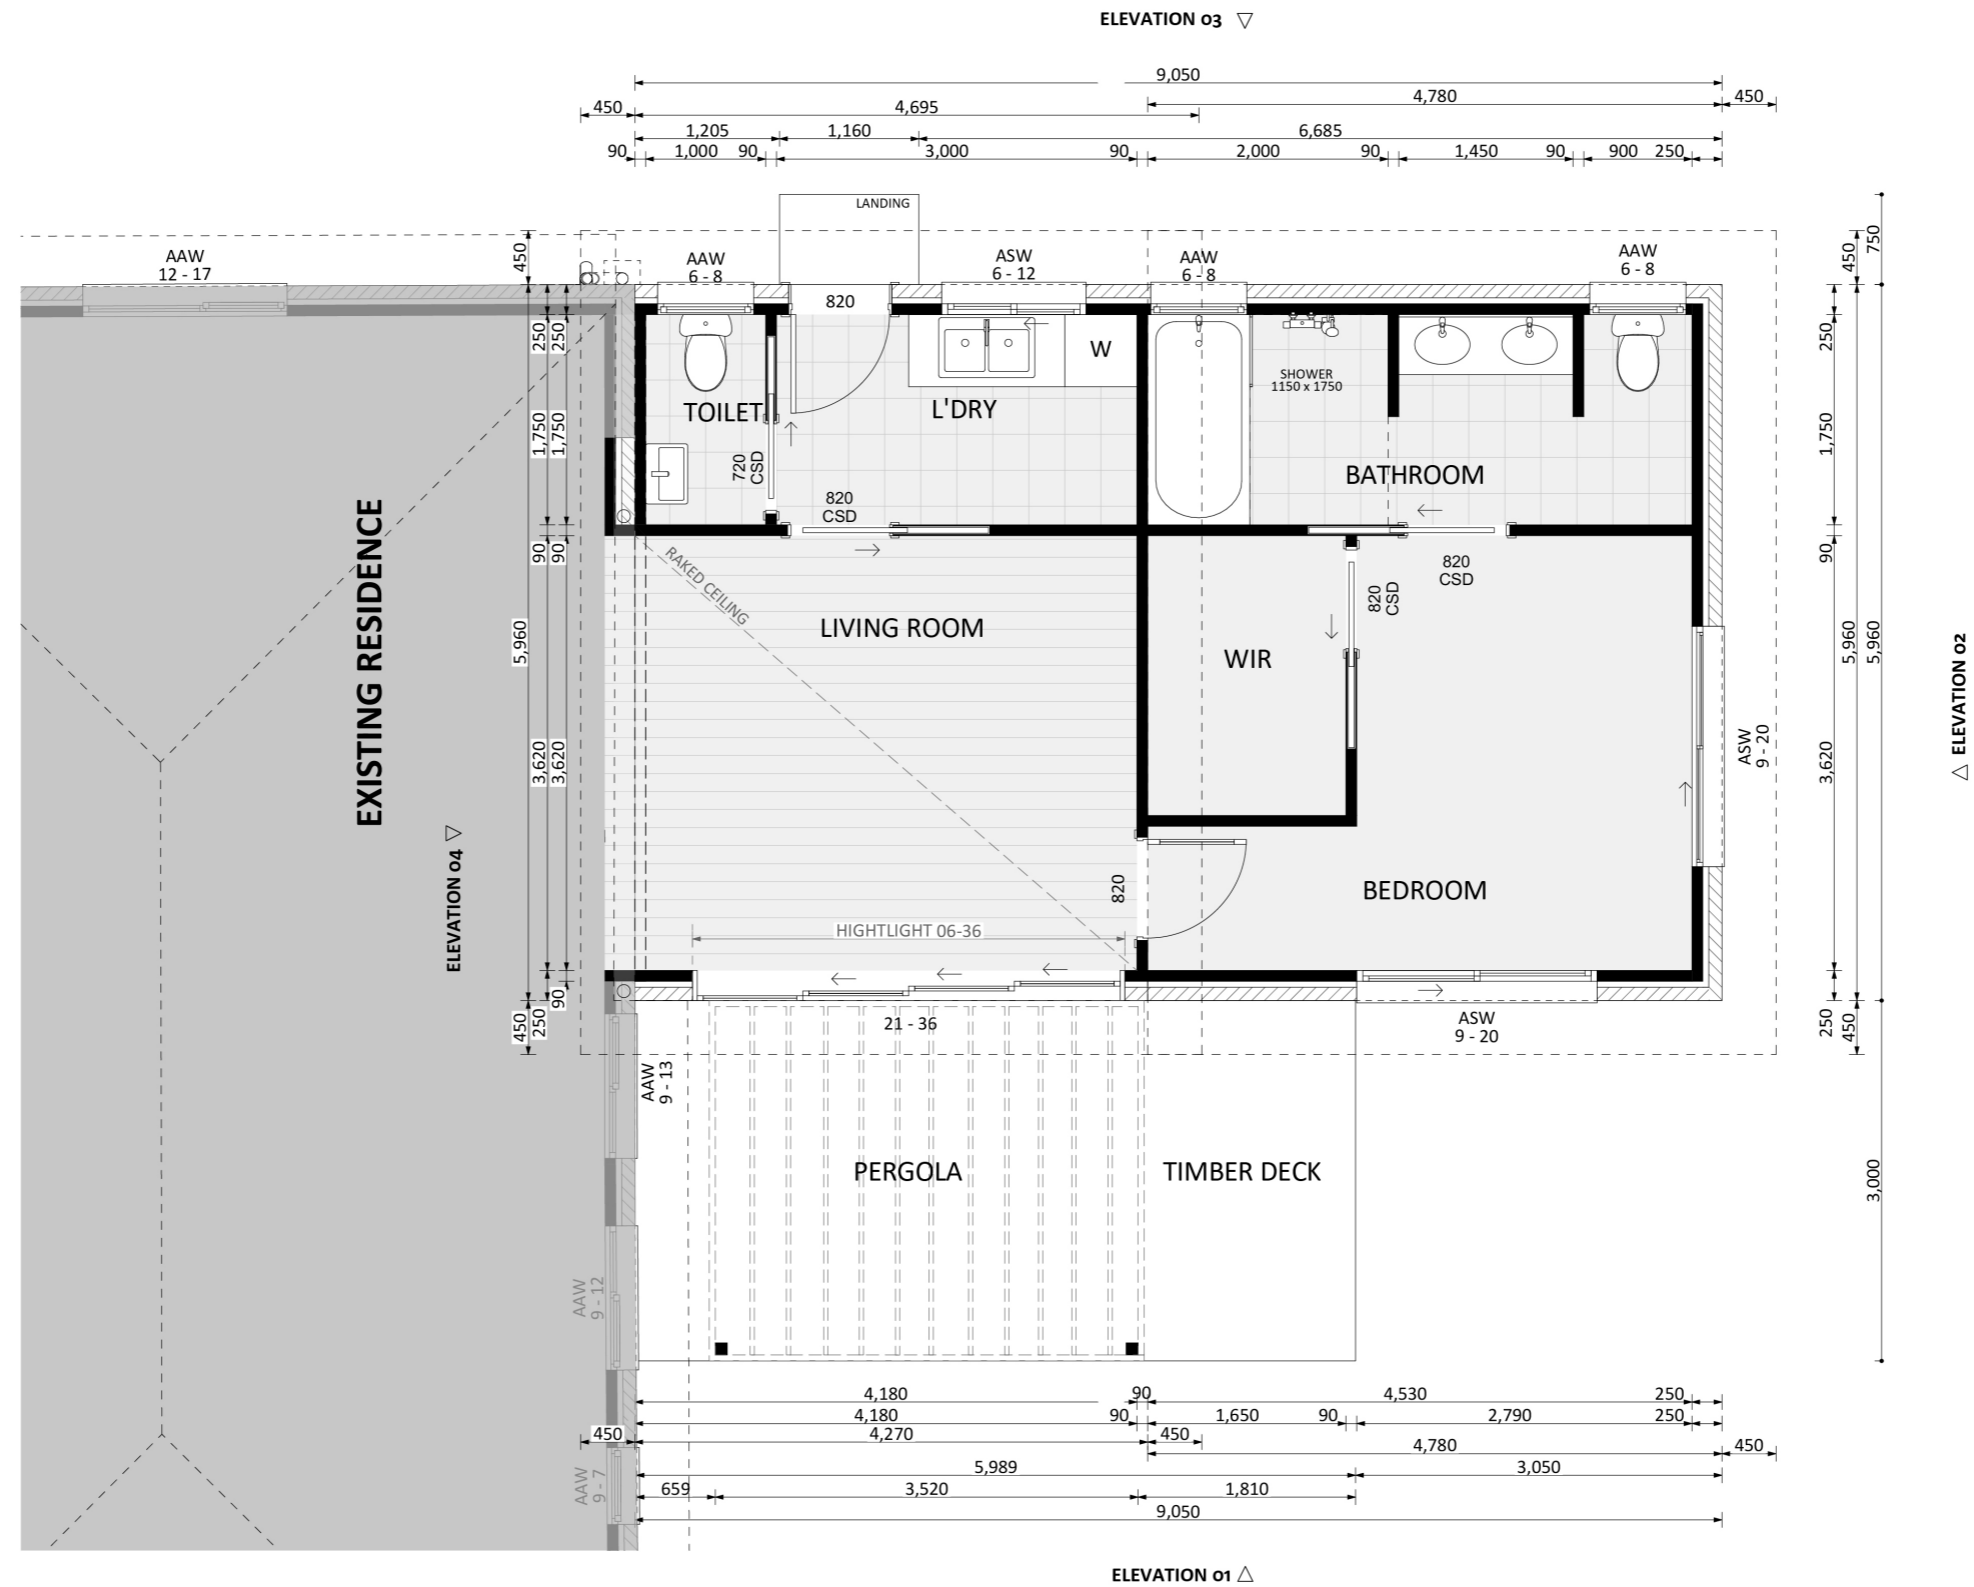

1191

ACT Building Lic: 2012767

FIXED
PRICE
EXTENSIONS

Pergola - Metal Post
Colour: White

Rood Covering
Colour: Windspray

Aluminium Windows and Doors
Colour: White

Caramida Brick
Colour: Match Existing

An elevation is the height of the structure from ground level to the height of the roof.

ELEVATION 01

ELEVATION 02

An elevation is the height of the structure from ground level to the height of the roof.

ELEVATION 03

ELEVATION 04

 **FIXED
PRICE
EXTENSIONS**

fixedpriceextensions.com.au
canberragrannyflatbuilders.com.au