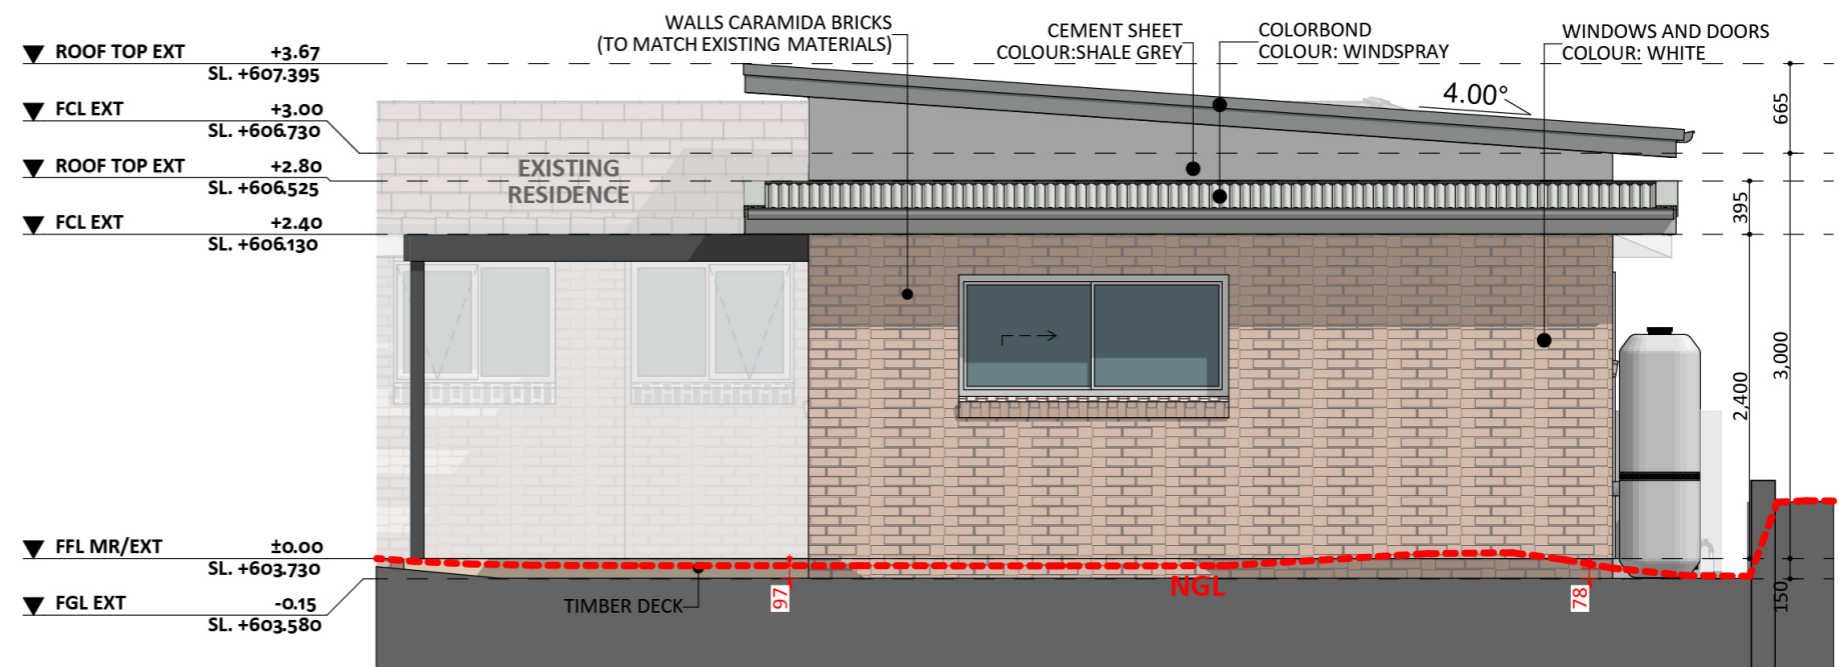

1191

ACT Building Lic: 2012767

FIXED
PRICE
EXTENSIONS

Pergola - Metal Post
Colour: White

Rood Covering
Colour: Windspray

Aluminium Windows and Doors
Colour: White

Caramida Brick
Colour: Match Existing

An elevation is the height of the structure from ground level to the height of the roof.

ELEVATION 01

ELEVATION 02

An elevation is the height of the structure from ground level to the height of the roof.

ELEVATION 03

ELEVATION 04

 **FIXED
PRICE
EXTENSIONS**

fixedpriceextensions.com.au
canberragrannyflatbuilders.com.au