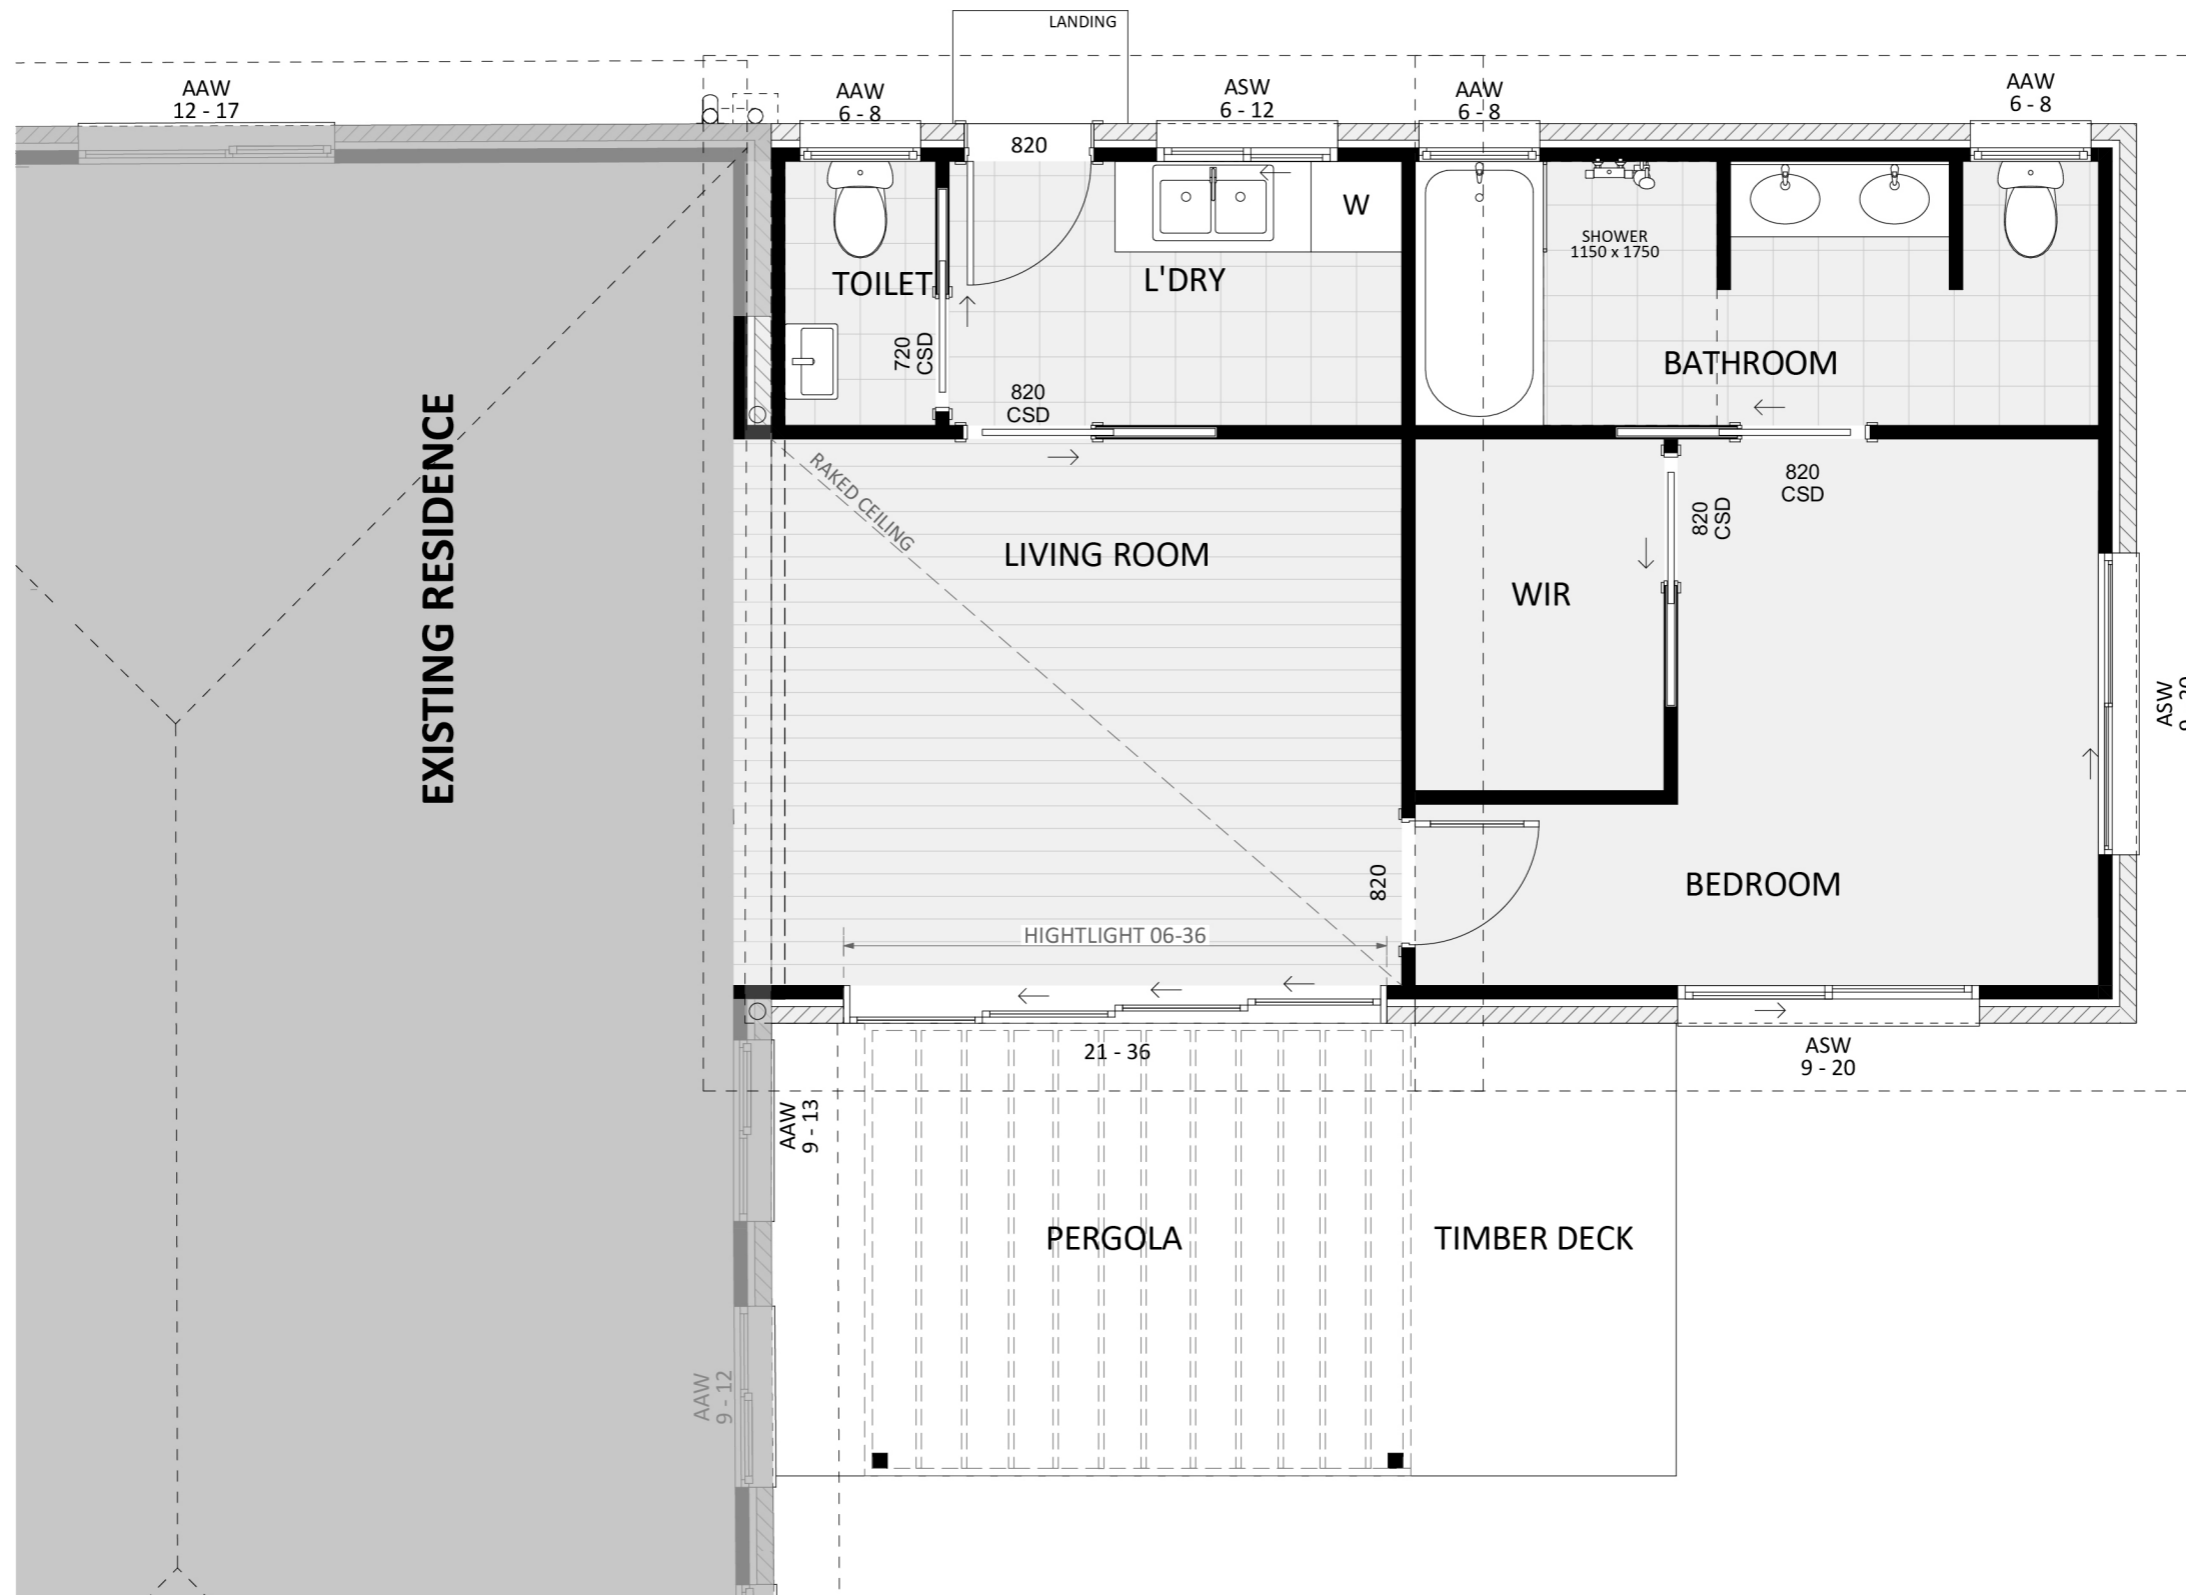

1191

ACT Building Lic: 2012767

FIXED
PRICE
EXTENSIONS

Pergola - Metal Post
Colour: White

Rood Covering
Colour: Windspray

Aluminium Windows and Doors
Colour: White

Caramida Brick
Colour: Match Existing

An elevation is the height of the structure from ground level to the height of the roof.

ELEVATION 01

ELEVATION 02

An elevation is the height of the structure from ground level to the height of the roof.

ELEVATION 03

ELEVATION 04

 **FIXED
PRICE
EXTENSIONS**

fixedpriceextensions.com.au
canberragrannyflatbuilders.com.au