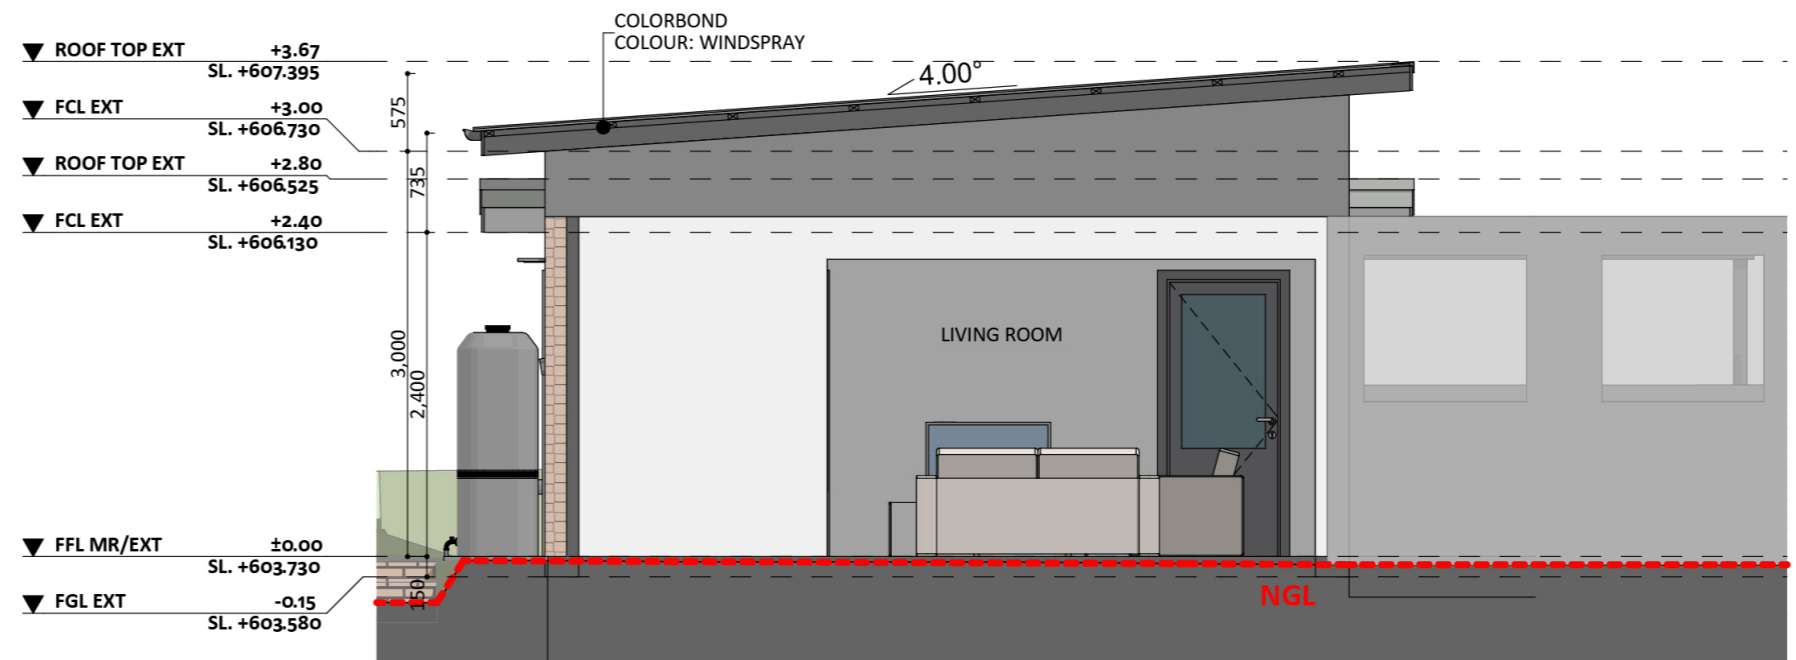

1191

ACT Building Lic: 2012767

FIXED
PRICE
EXTENSIONS

Pergola - Metal Post
Colour: White

Rood Covering
Colour: Windspray

Aluminium Windows and Doors
Colour: White

Caramida Brick
Colour: Match Existing

An elevation is the height of the structure from ground level to the height of the roof.

ELEVATION 01

ELEVATION 02

An elevation is the height of the structure from ground level to the height of the roof.

ELEVATION 03

ELEVATION 04

 **FIXED
PRICE
EXTENSIONS**

fixedpriceextensions.com.au
canberragrannyflatbuilders.com.au