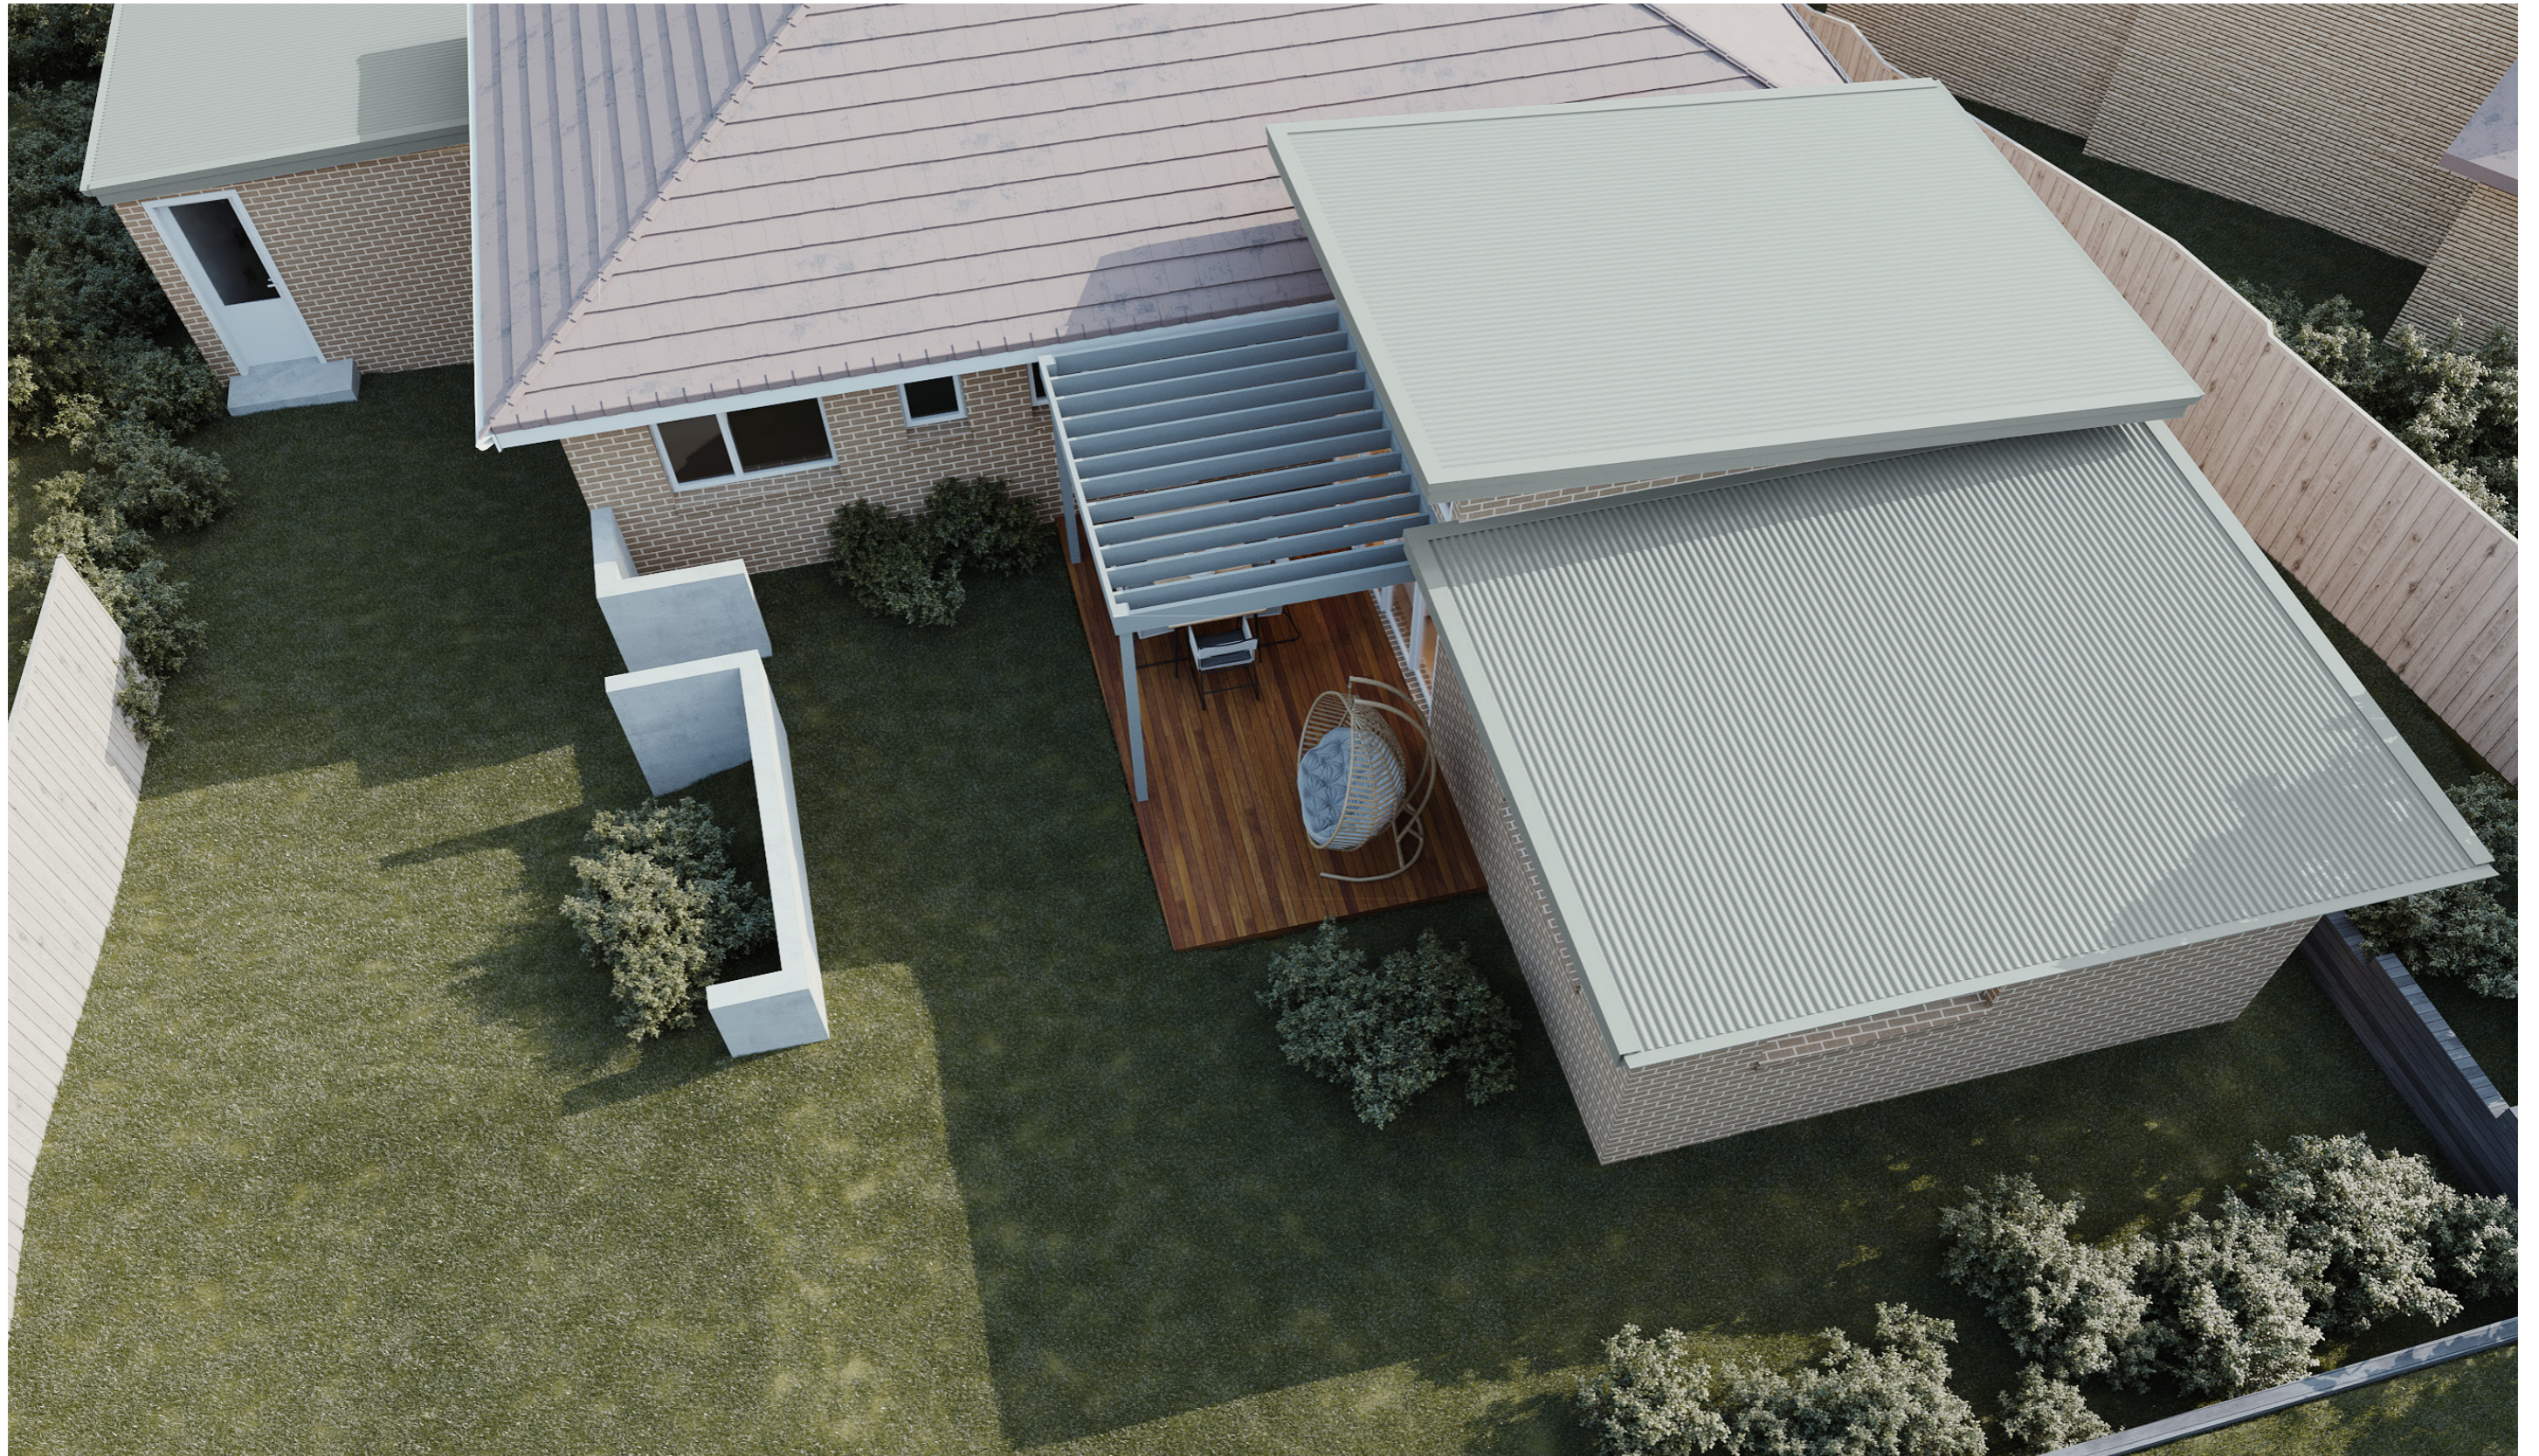

1191

ACT Building Lic: 2012767

FIXED
PRICE
EXTENSIONS

Pergola - Metal Post
Colour: White

Rood Covering
Colour: Windspray

Aluminium Windows and Doors
Colour: White

Caramida Brick
Colour: Match Existing

An elevation is the height of the structure from ground level to the height of the roof.

ELEVATION 01

ELEVATION 02

An elevation is the height of the structure from ground level to the height of the roof.

ELEVATION 03

ELEVATION 04

 **FIXED
PRICE
EXTENSIONS**

fixedpriceextensions.com.au
canberragrannyflatbuilders.com.au