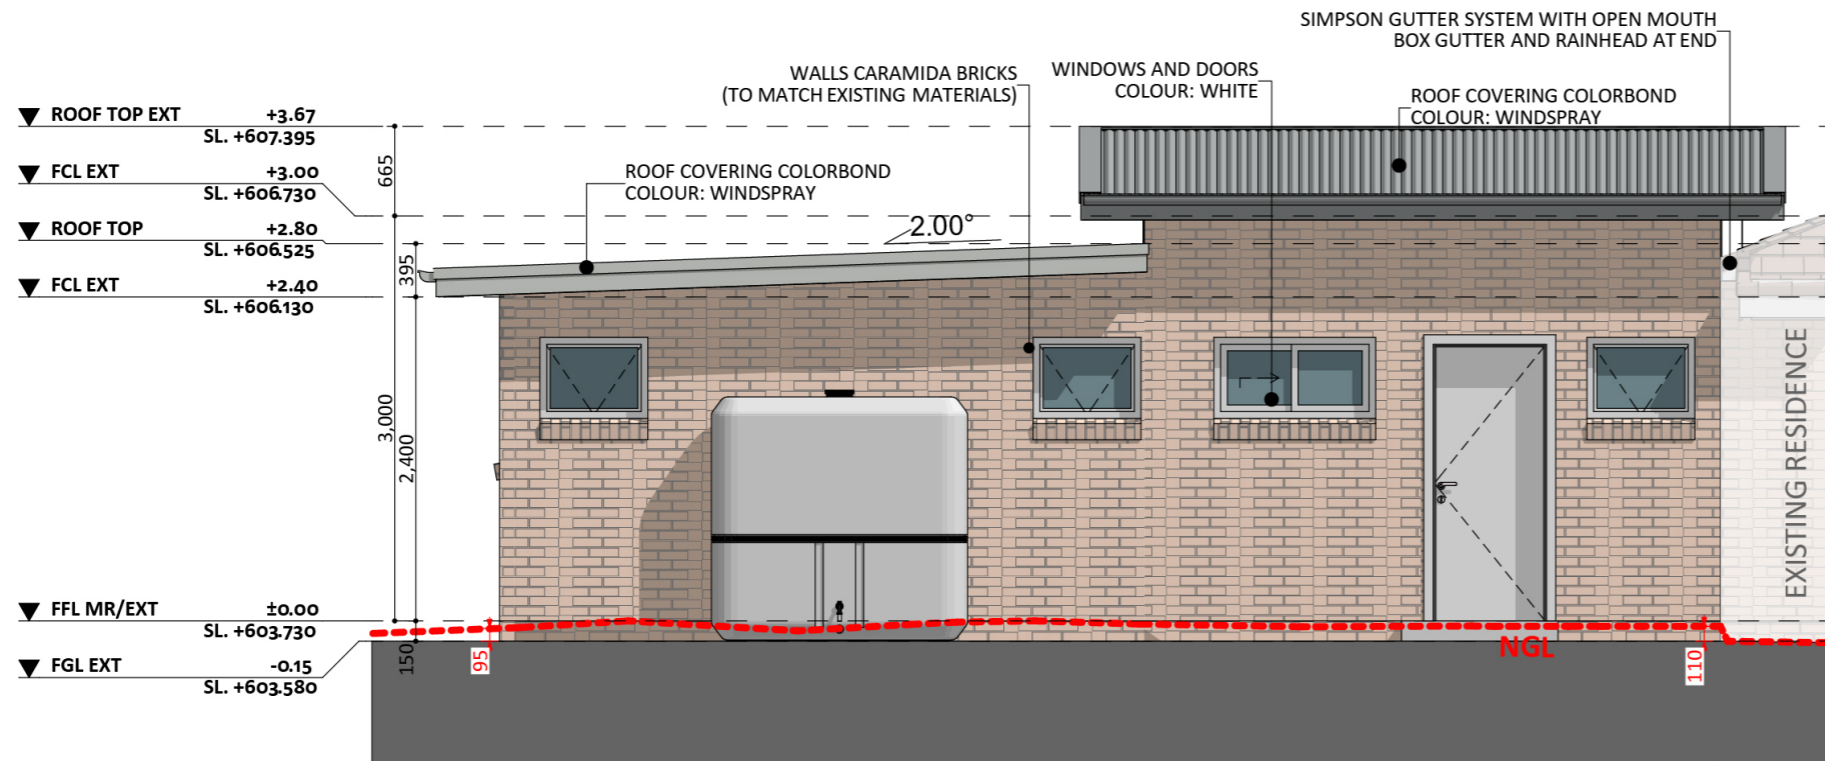

1191

ACT Building Lic: 2012767

FIXED
PRICE
EXTENSIONS

Pergola - Metal Post
Colour: White

Rood Covering
Colour: Windspray

Aluminium Windows and Doors
Colour: White

Caramida Brick
Colour: Match Existing

An elevation is the height of the structure from ground level to the height of the roof.

ELEVATION 01

ELEVATION 02

An elevation is the height of the structure from ground level to the height of the roof.

ELEVATION 03

ELEVATION 04

 **FIXED
PRICE
EXTENSIONS**

fixedpriceextensions.com.au
canberragrannyflatbuilders.com.au