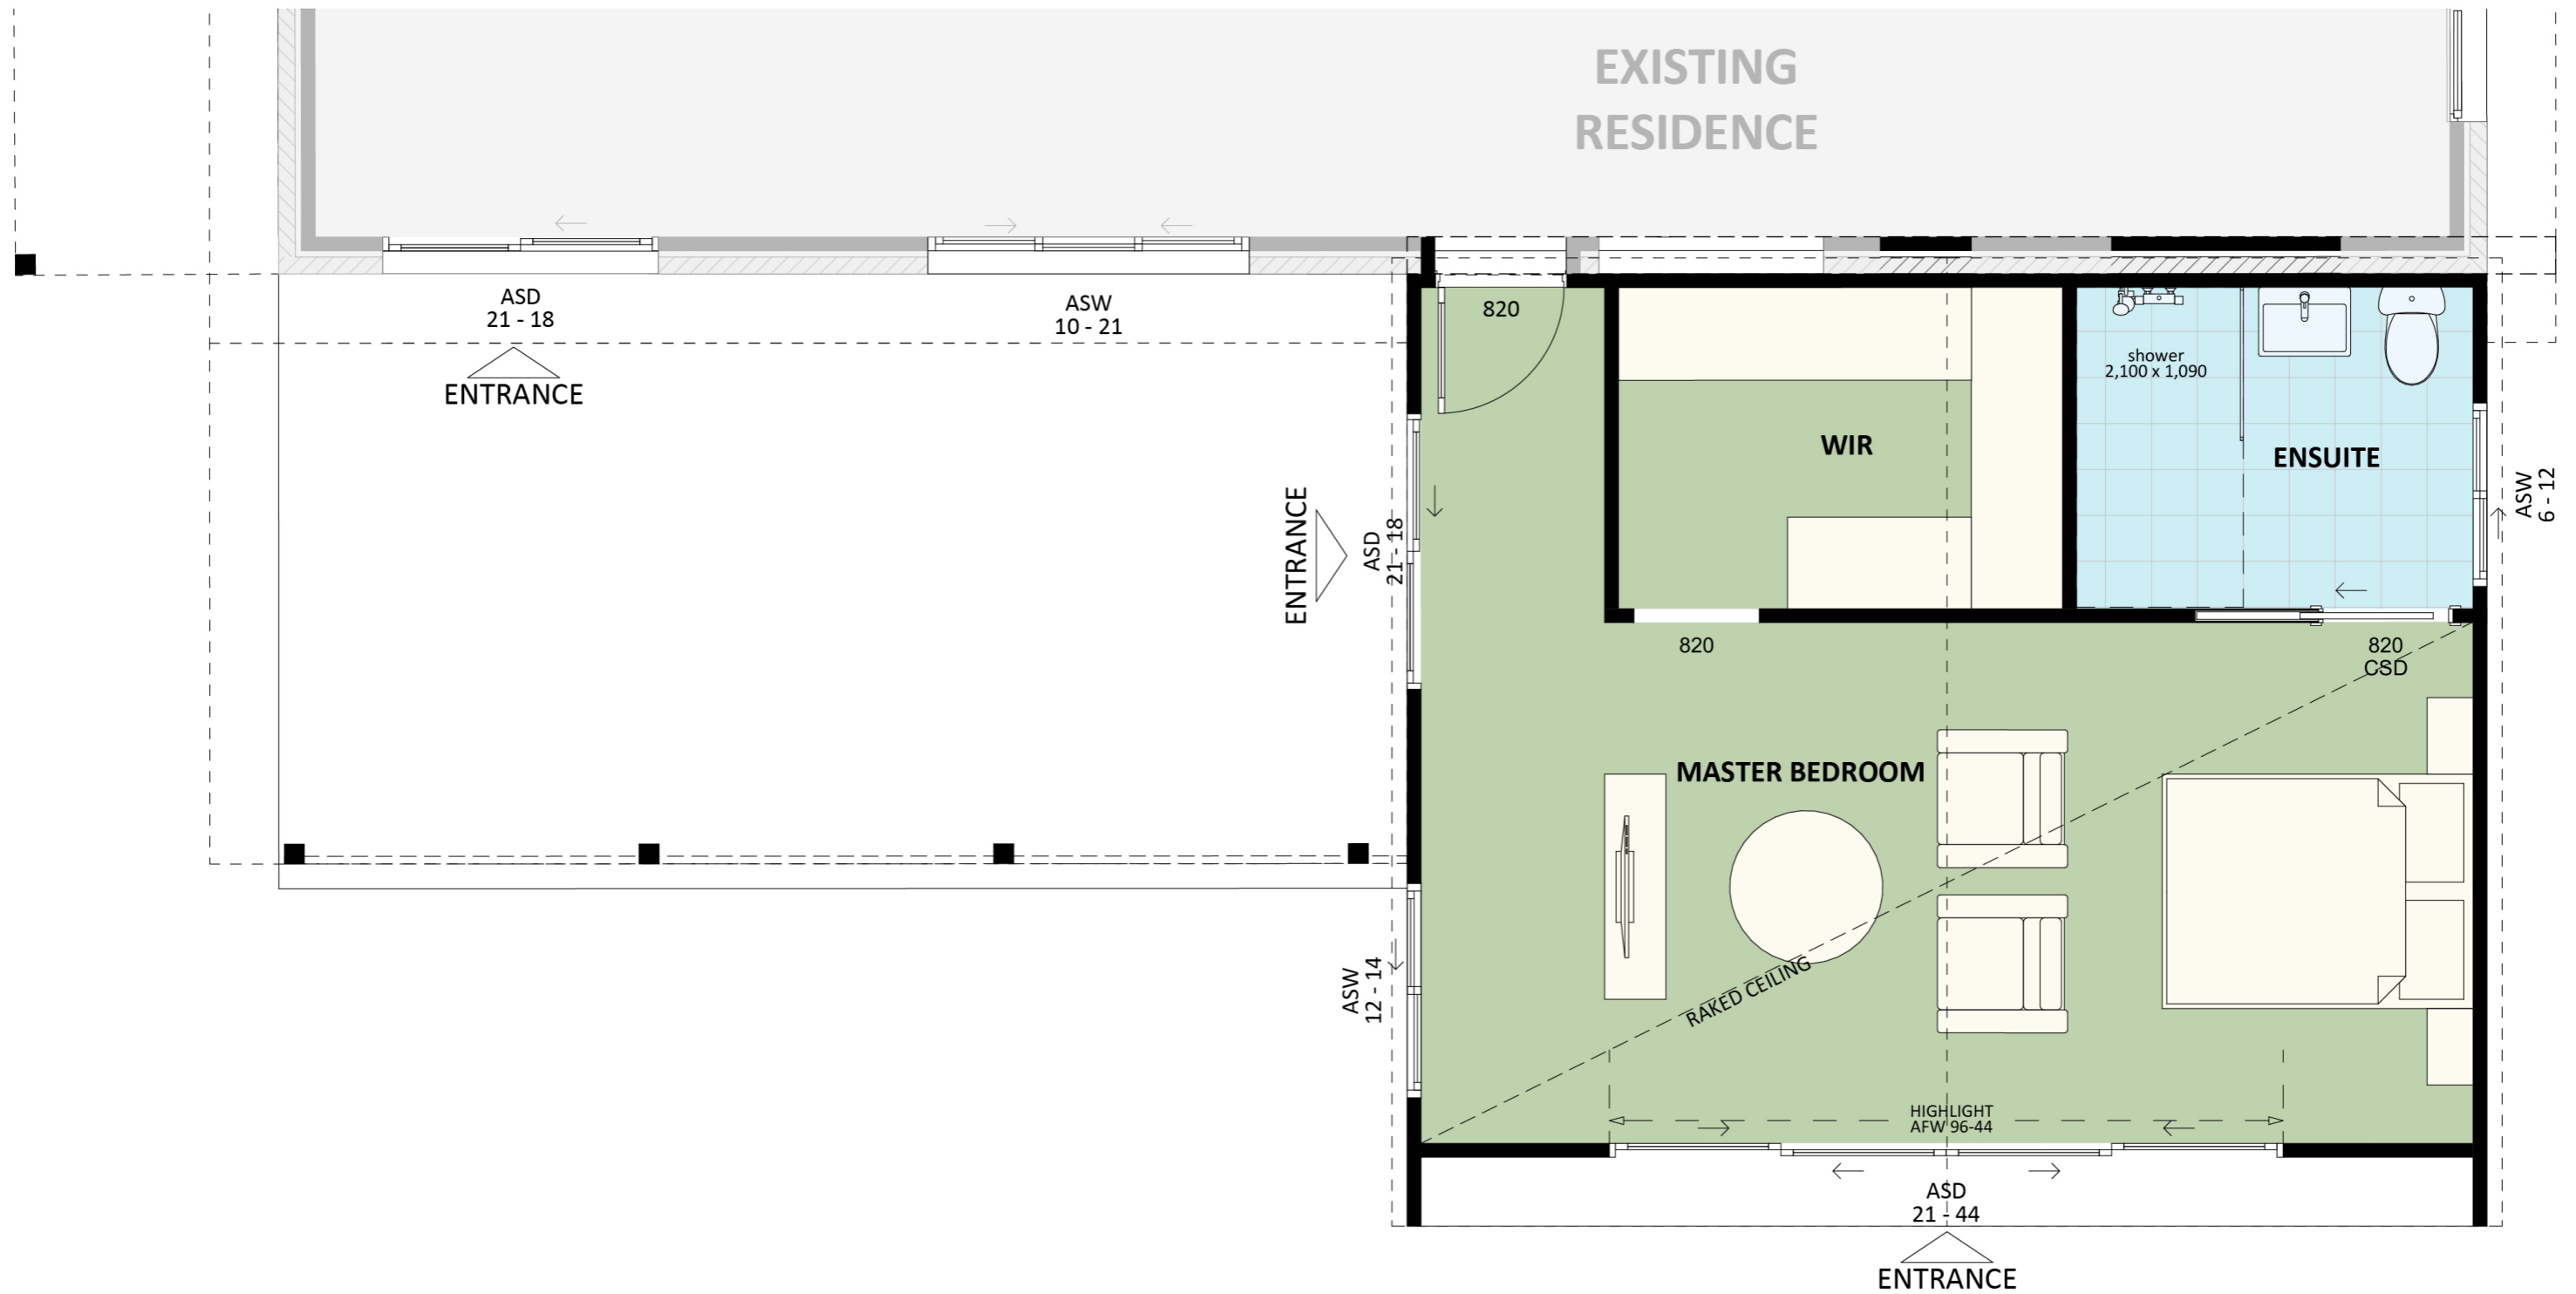

1187

ACT Building Lic: 2012767

FIXED
PRICE
EXTENSIONS

Colorbond Roof
Colour: Monument

Dulux Western Myall Weatherboard
Colour: Grey

Aluminium Window and Door Frames
Colour: Monument

An elevation is the height of the structure from ground level to the height of the roof.

An elevation is the height of the structure from ground level to the height of the roof.

 **FIXED
PRICE
EXTENSIONS**

fixedpriceextensions.com.au
canberragrannyflatbuilders.com.au

 info@cgfb.com.au

 1300 979 658