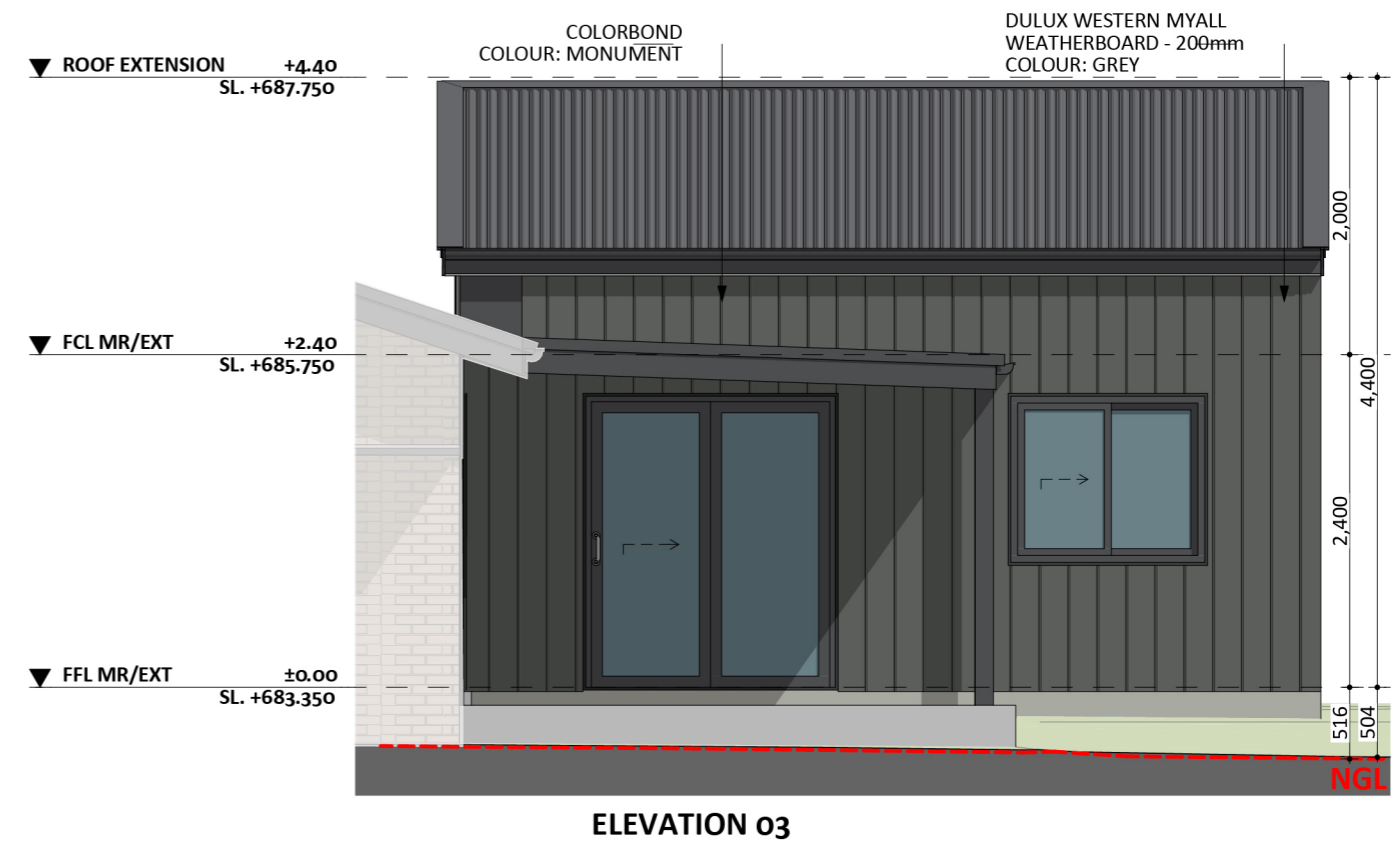

1187

ACT Building Lic: 2012767

FIXED
PRICE
EXTENSIONS

Colorbond Roof
Colour: Monument

Dulux Western Myall Weatherboard
Colour: Grey

Aluminium Window and Door Frames
Colour: Monument

An elevation is the height of the structure from ground level to the height of the roof.

An elevation is the height of the structure from ground level to the height of the roof.

 **FIXED
PRICE
EXTENSIONS**

fixedpriceextensions.com.au
canberragrannyflatbuilders.com.au

 info@cgfb.com.au

 1300 979 658