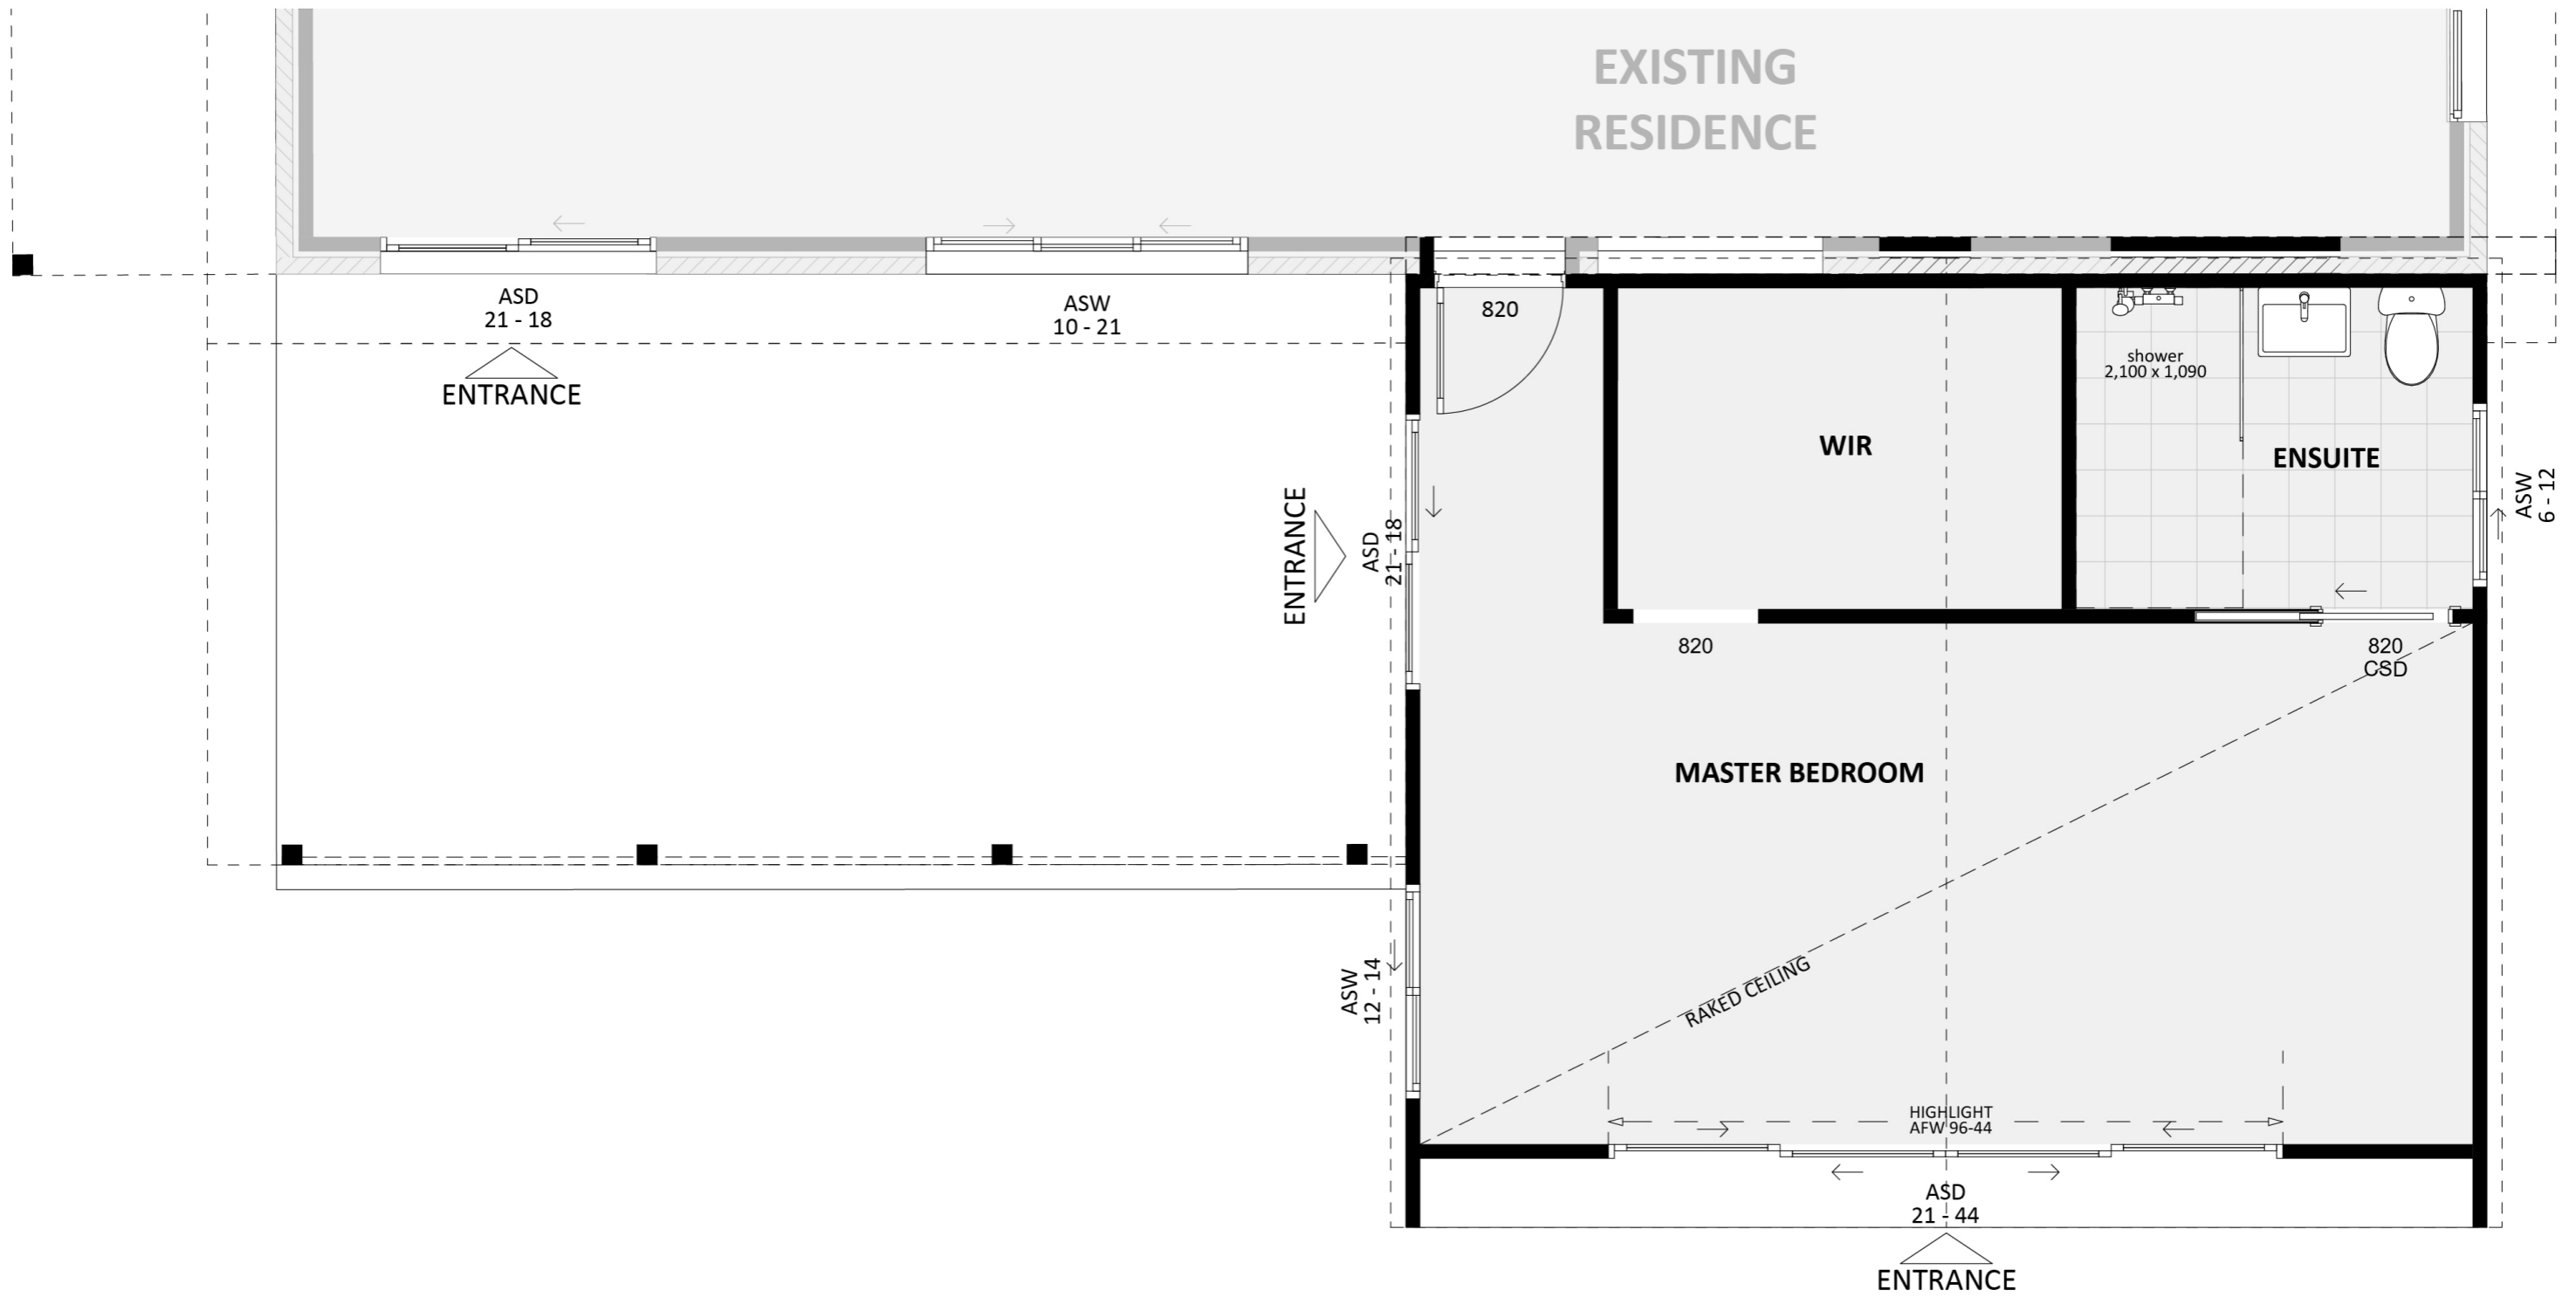

1187

ACT Building Lic: 2012767

FIXED
PRICE
EXTENSIONS

Colorbond Roof
Colour: Monument

Dulux Western Myall Weatherboard
Colour: Grey

Aluminium Window and Door Frames
Colour: Monument

An elevation is the height of the structure from ground level to the height of the roof.

An elevation is the height of the structure from ground level to the height of the roof.

 **FIXED
PRICE
EXTENSIONS**

fixedpriceextensions.com.au
canberragrannyflatbuilders.com.au

 info@cgfb.com.au

 1300 979 658