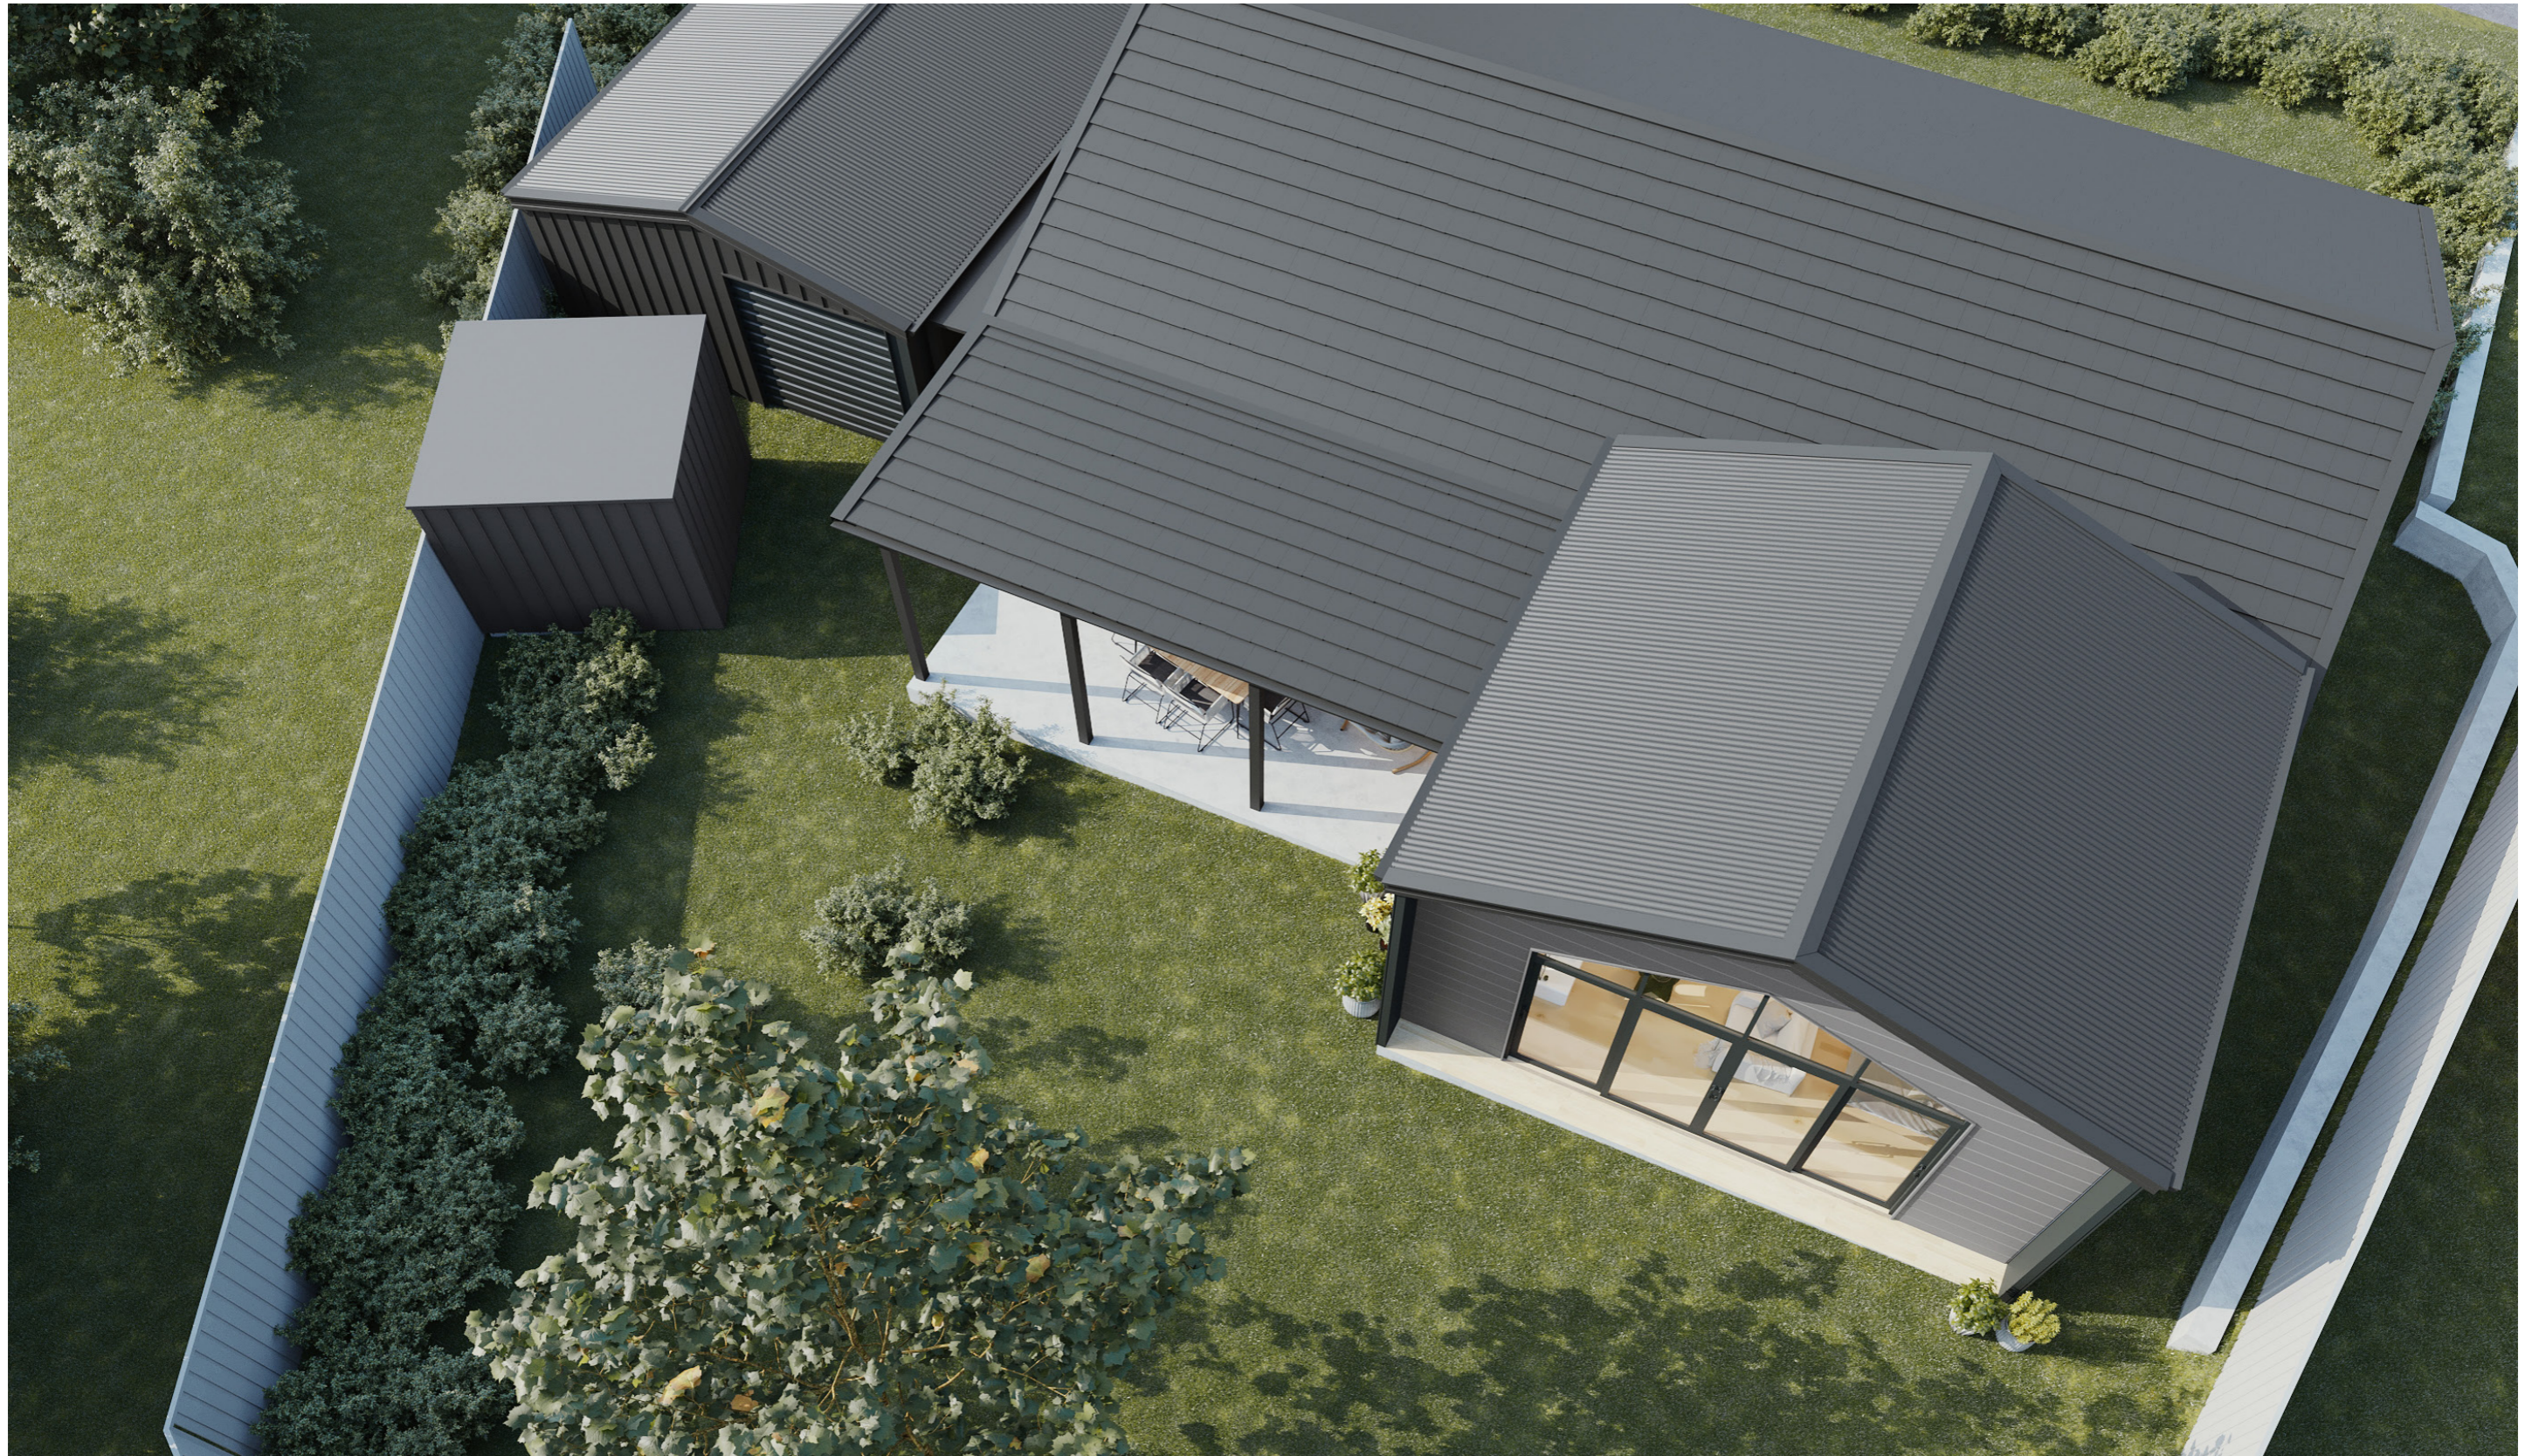

1187

ACT Building Lic: 2012767

FIXED
PRICE
EXTENSIONS

Colorbond Roof
Colour: Monument

Dulux Western Myall Weatherboard
Colour: Grey

Aluminium Window and Door Frames
Colour: Monument

An elevation is the height of the structure from ground level to the height of the roof.

An elevation is the height of the structure from ground level to the height of the roof.

 **FIXED
PRICE
EXTENSIONS**

fixedpriceextensions.com.au
canberragrannyflatbuilders.com.au

 info@cgfb.com.au

 1300 979 658