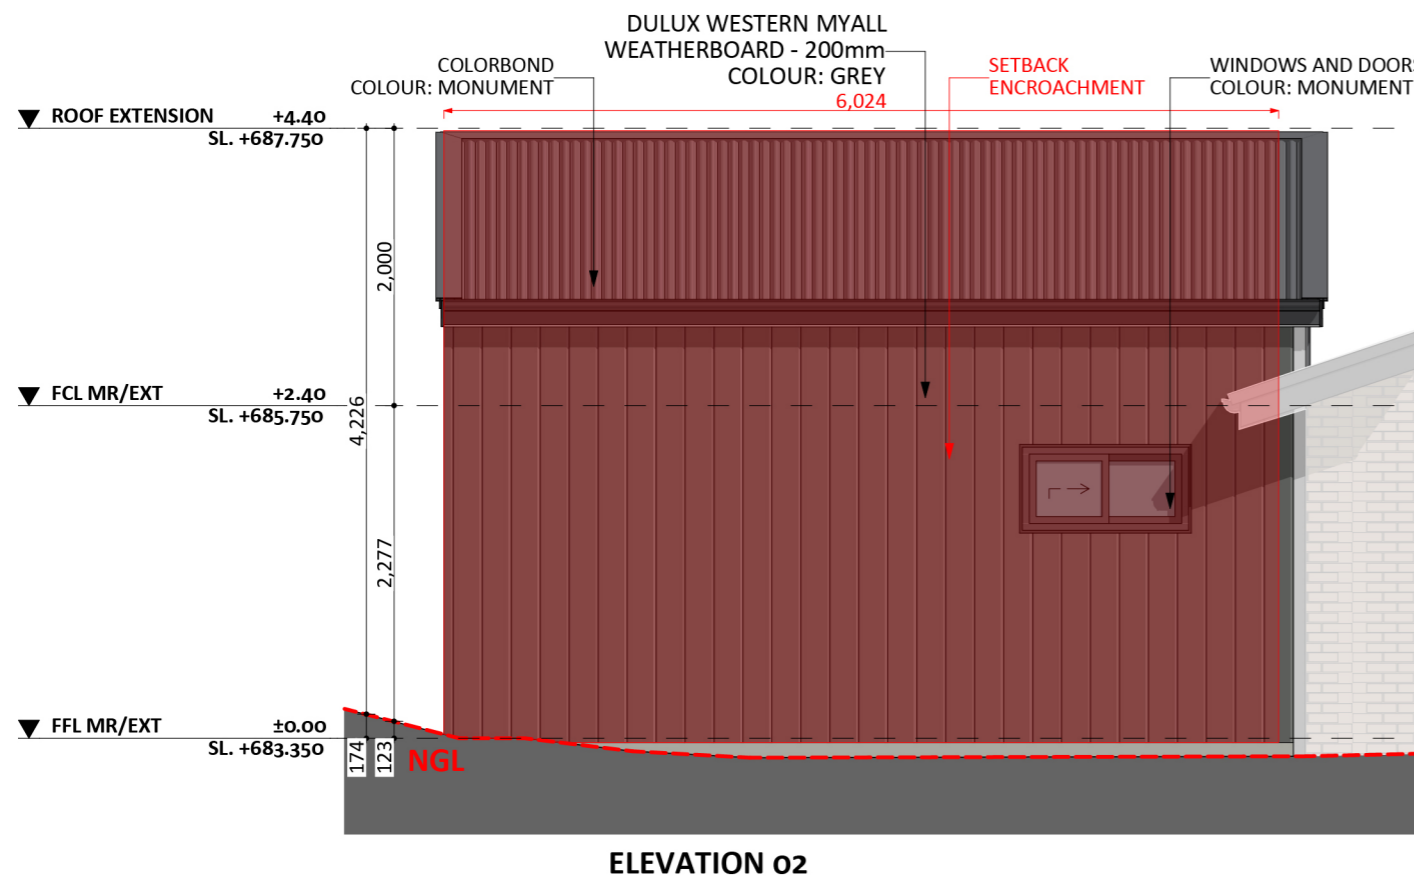

1187

ACT Building Lic: 2012767

FIXED
PRICE
EXTENSIONS

Colorbond Roof
Colour: Monument

Dulux Western Myall Weatherboard
Colour: Grey

Aluminium Window and Door Frames
Colour: Monument

An elevation is the height of the structure from ground level to the height of the roof.

An elevation is the height of the structure from ground level to the height of the roof.

 **FIXED
PRICE
EXTENSIONS**

fixedpriceextensions.com.au
canberragrannyflatbuilders.com.au

 info@cgfb.com.au

 1300 979 658