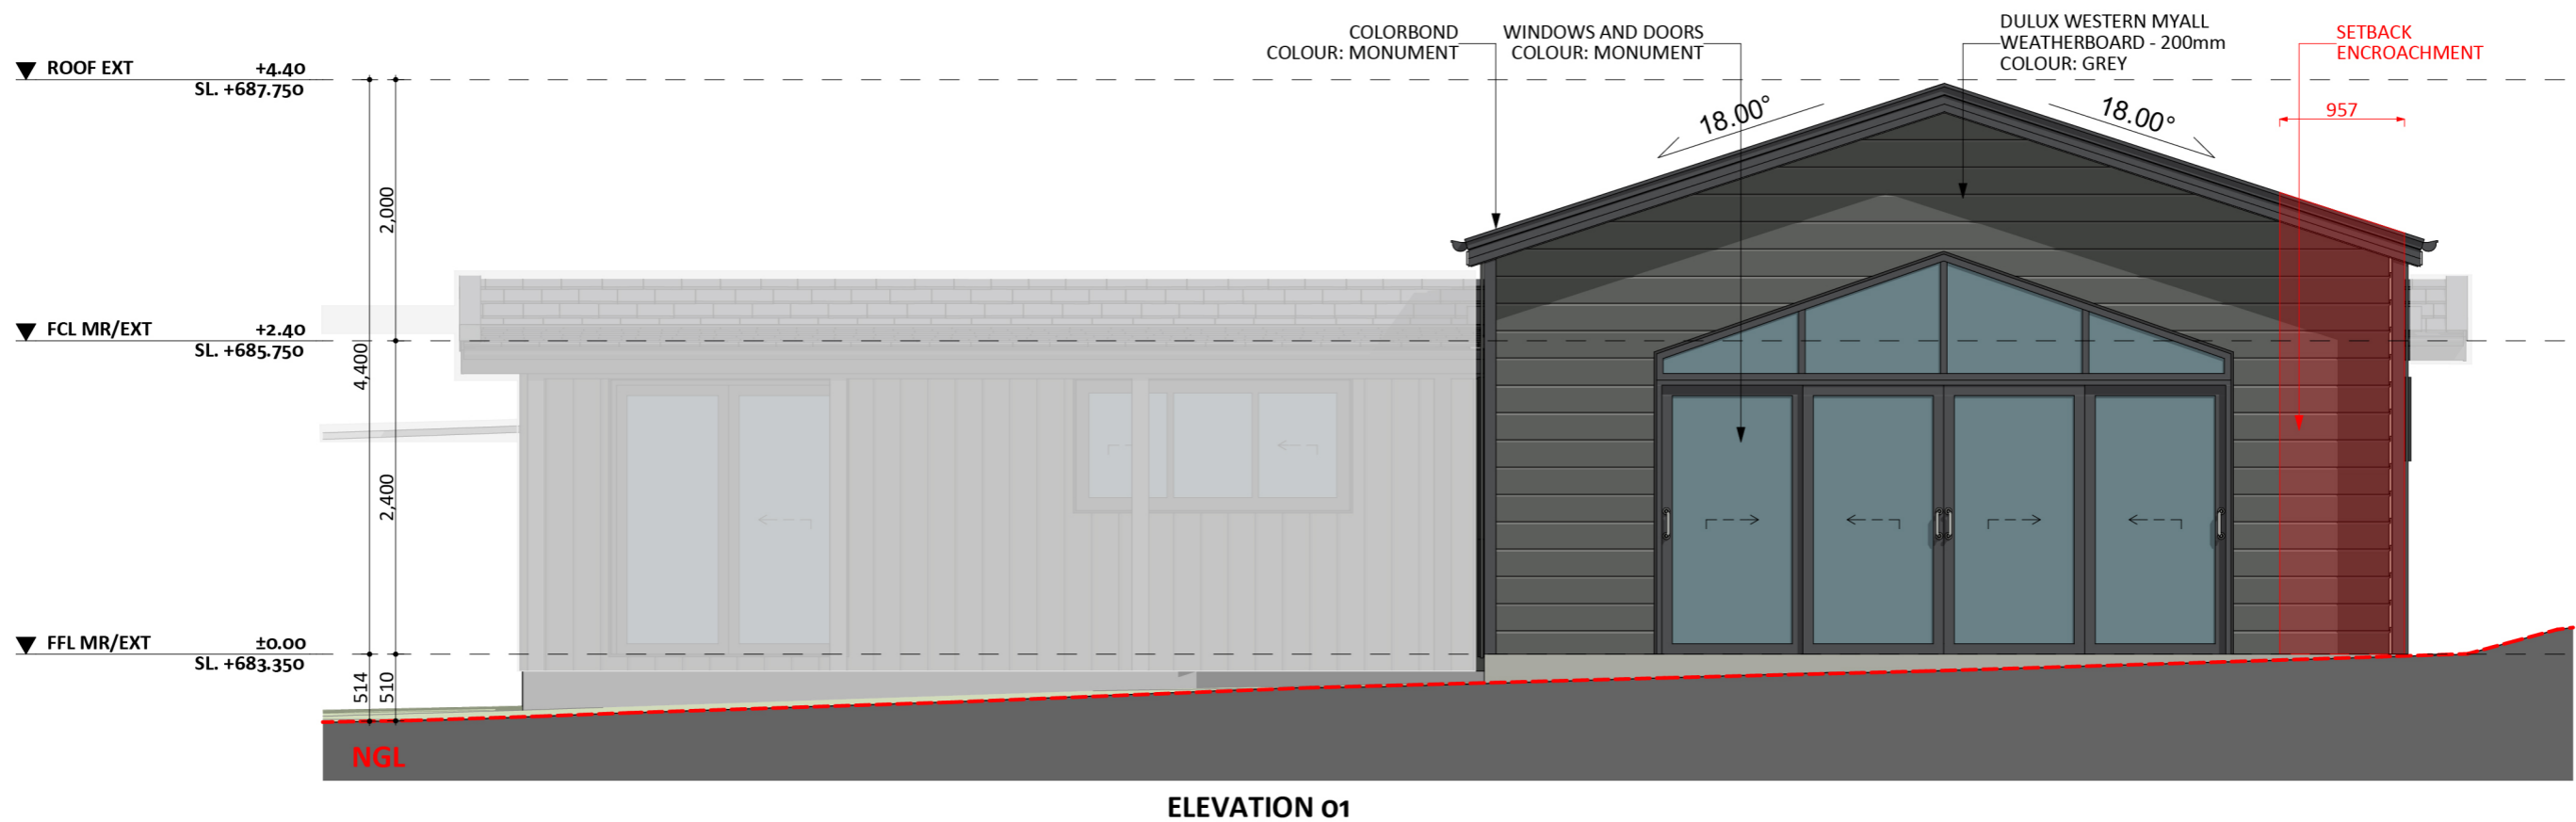

1187

ACT Building Lic: 2012767

FIXED
PRICE
EXTENSIONS

Colorbond Roof
Colour: Monument

Dulux Western Myall Weatherboard
Colour: Grey

Aluminium Window and Door Frames
Colour: Monument

An elevation is the height of the structure from ground level to the height of the roof.

An elevation is the height of the structure from ground level to the height of the roof.

 **FIXED
PRICE
EXTENSIONS**

fixedpriceextensions.com.au
canberragrannyflatbuilders.com.au

 info@cgfb.com.au

 1300 979 658