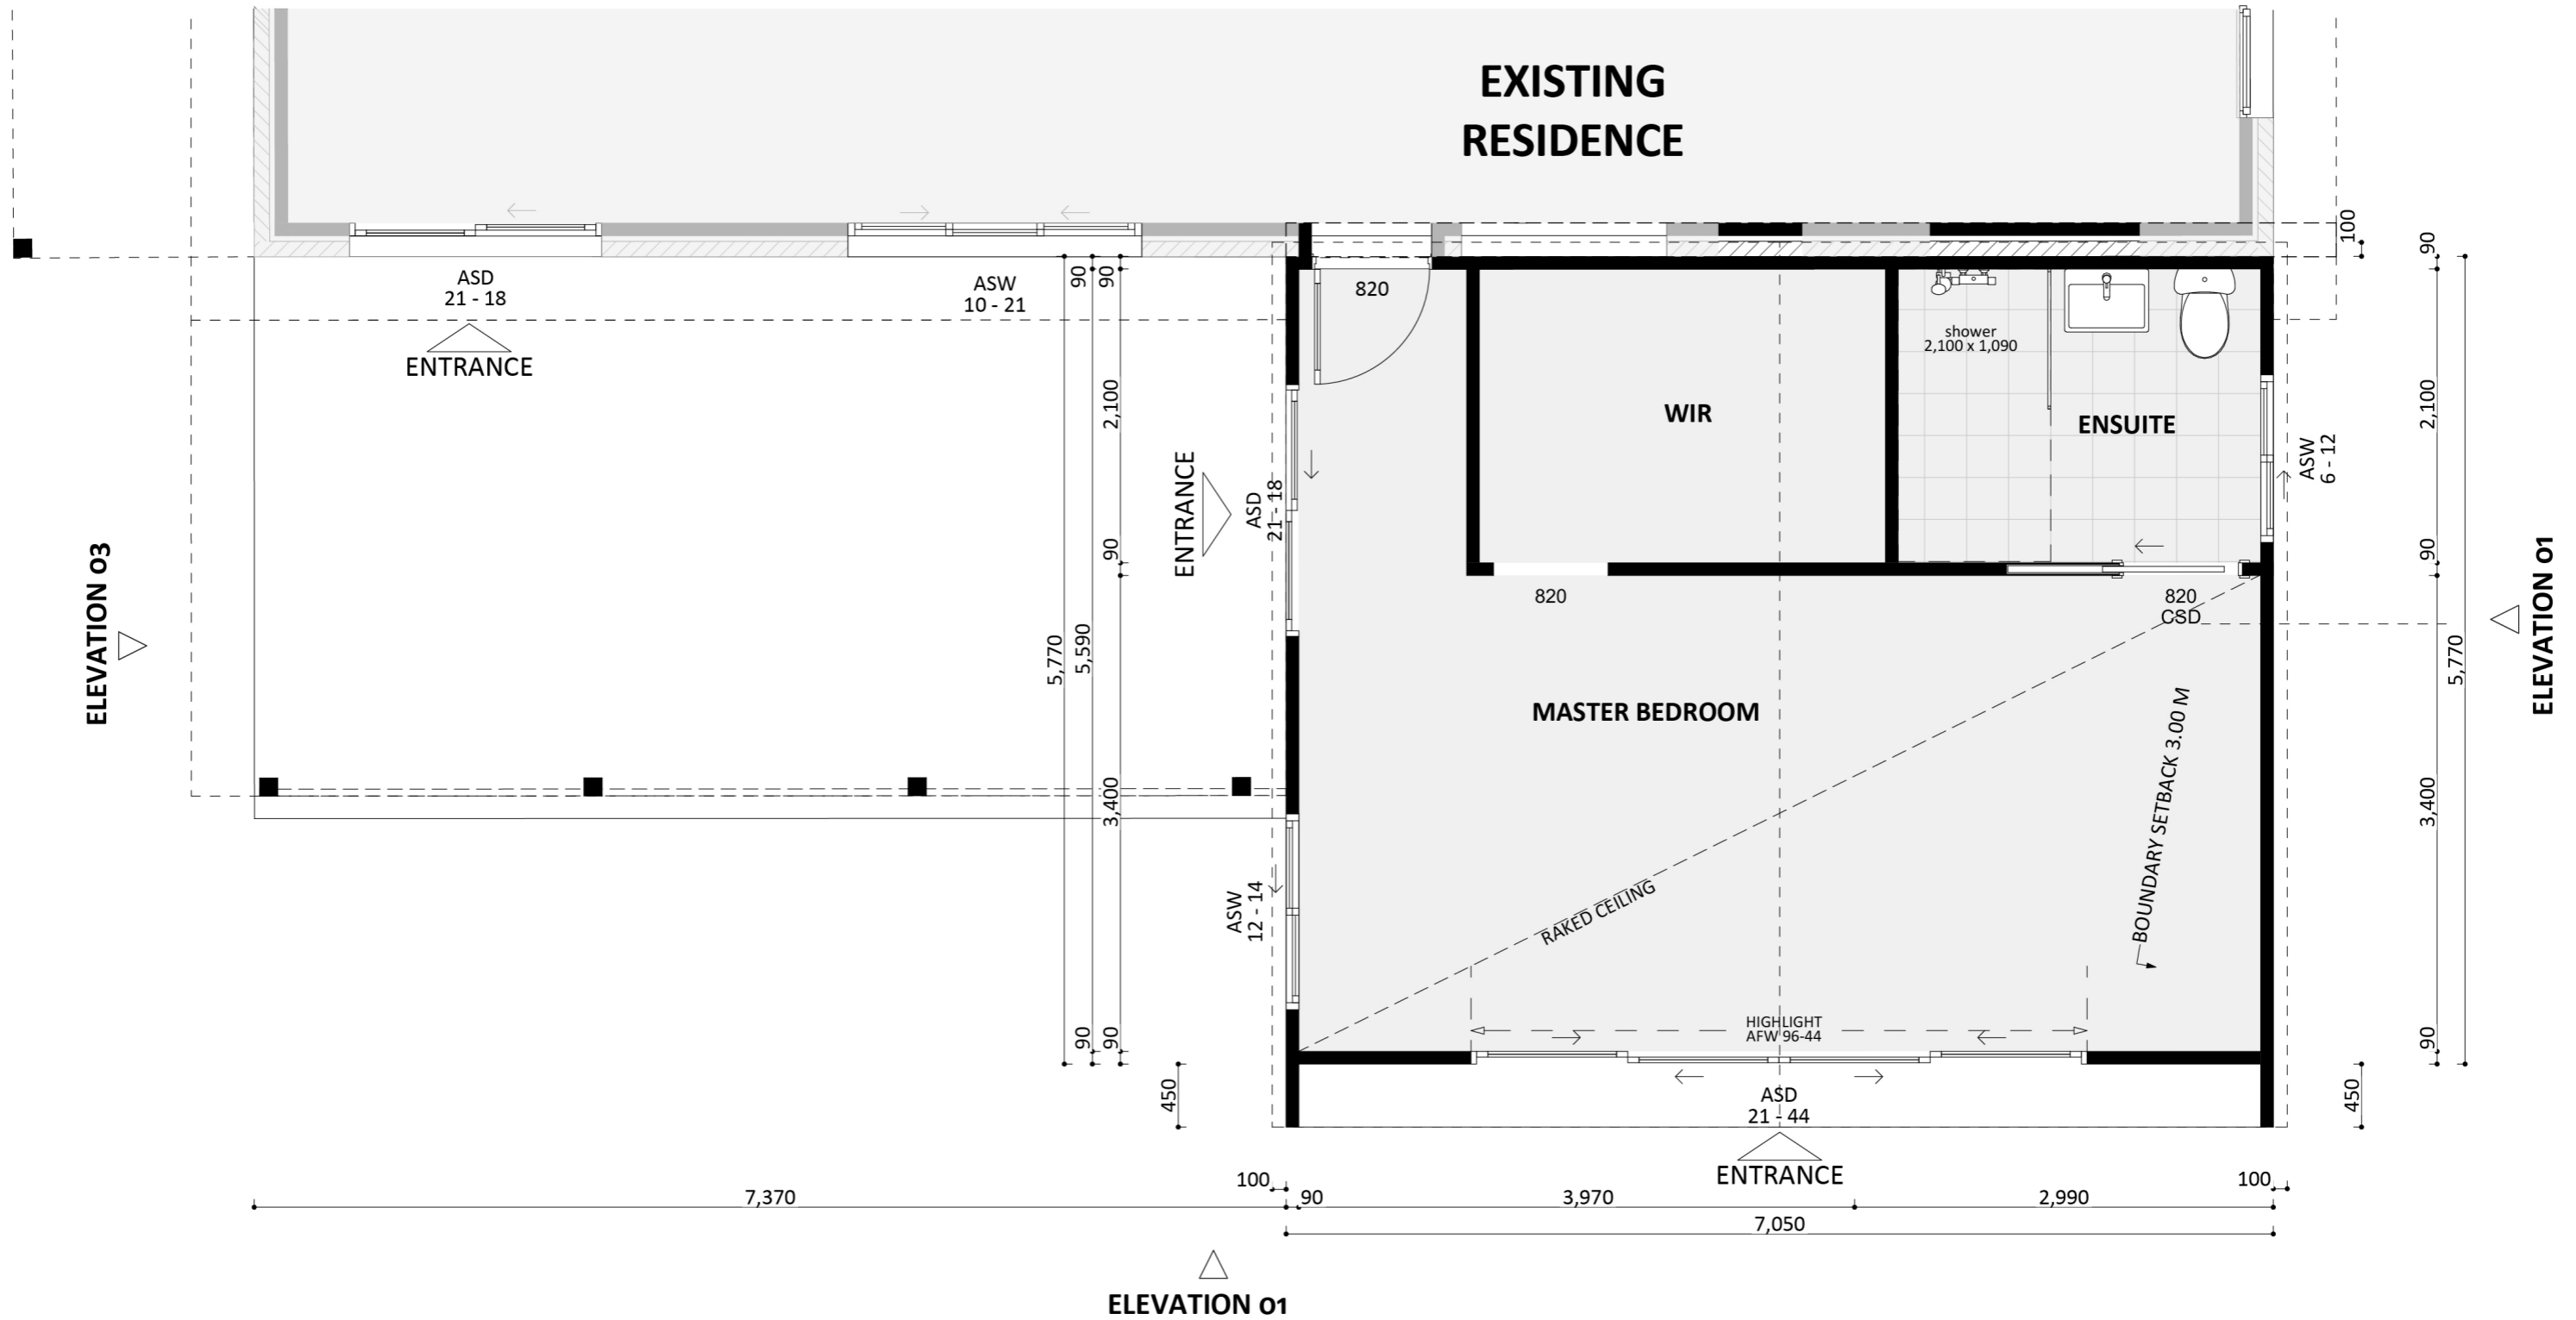

1187

ACT Building Lic: 2012767

FIXED
PRICE
EXTENSIONS

Colorbond Roof
Colour: Monument

Dulux Western Myall Weatherboard
Colour: Grey

Aluminium Window and Door Frames
Colour: Monument

An elevation is the height of the structure from ground level to the height of the roof.

An elevation is the height of the structure from ground level to the height of the roof.

 **FIXED
PRICE
EXTENSIONS**

fixedpriceextensions.com.au
canberragrannyflatbuilders.com.au

 info@cgfb.com.au

 1300 979 658