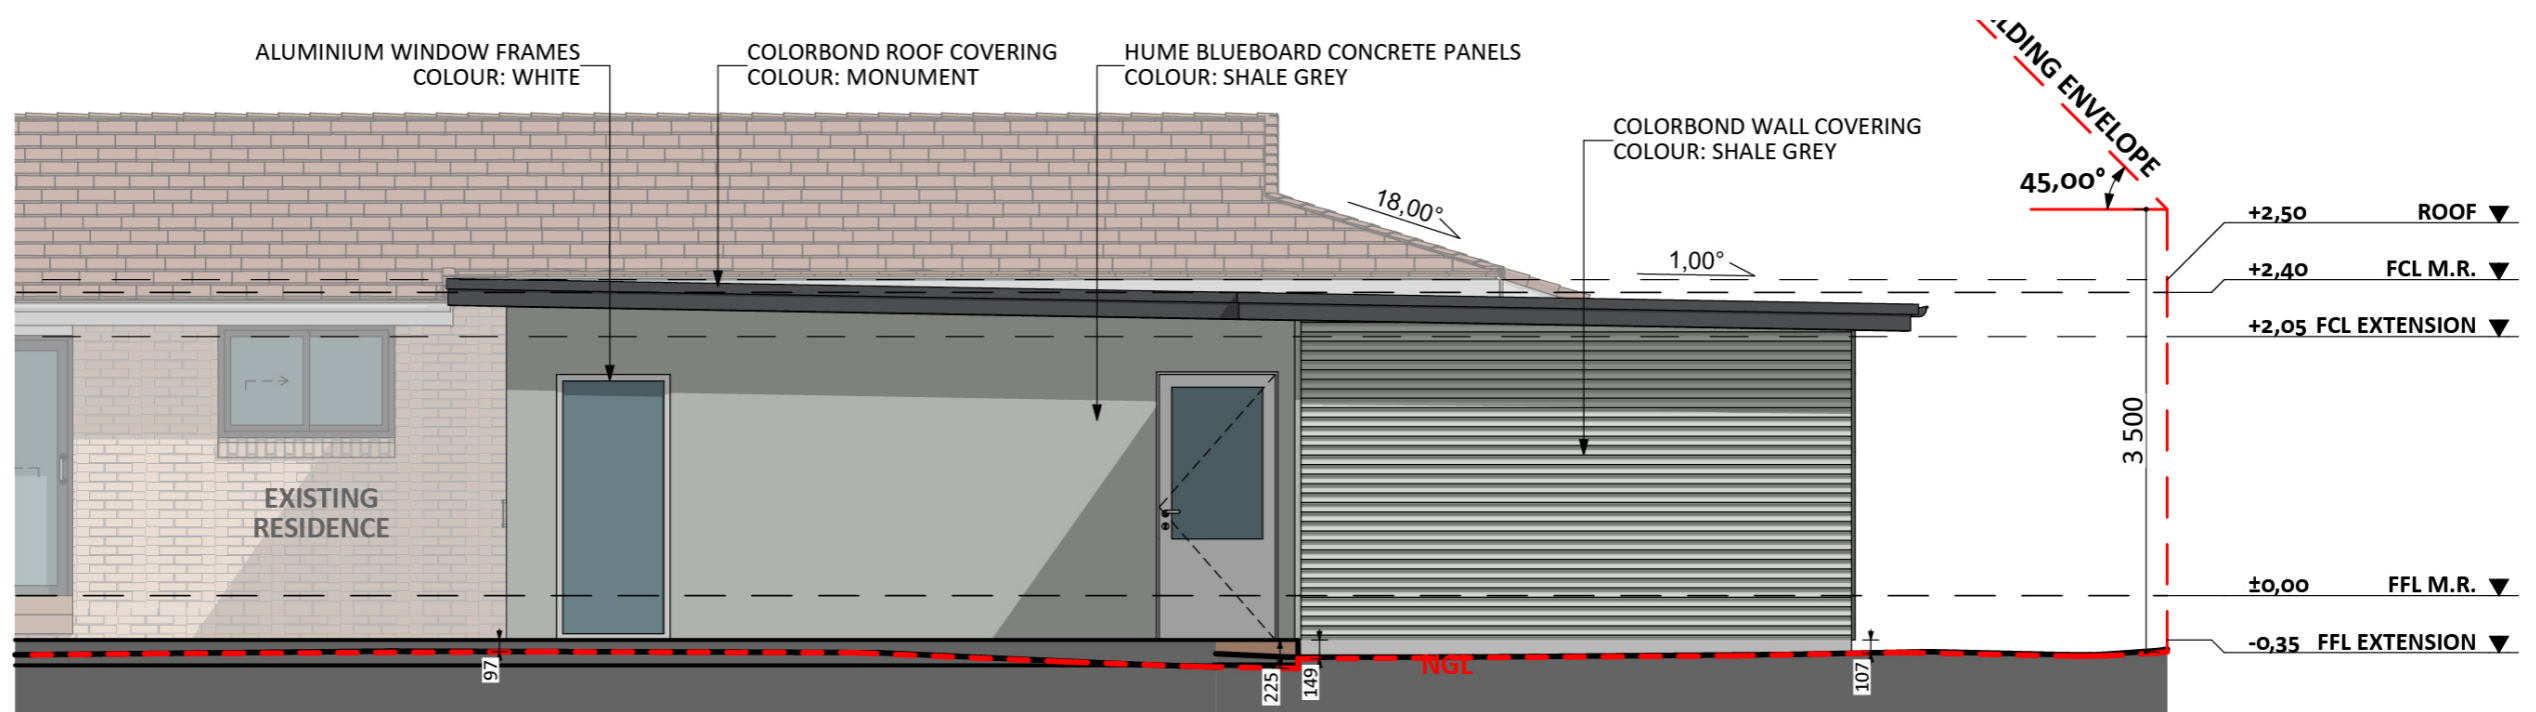

1183

ACT Building Lic: 2012767

FIXED
PRICE
EXTENSIONS

Colorbond Roof Covering
Colour: Monument

Colorbond Wall Coverings
Colour: Shale Grey

Aluminium Window and Door Frames
Colour: White

Hume Blueboard Concrete Panels
Colour: Shale Grey

An elevation is the height of the structure from ground level to the height of the roof.

WEST ELEVATION

SOUTH ELEVATION

An elevation is the height of the structure from ground level to the height of the roof.