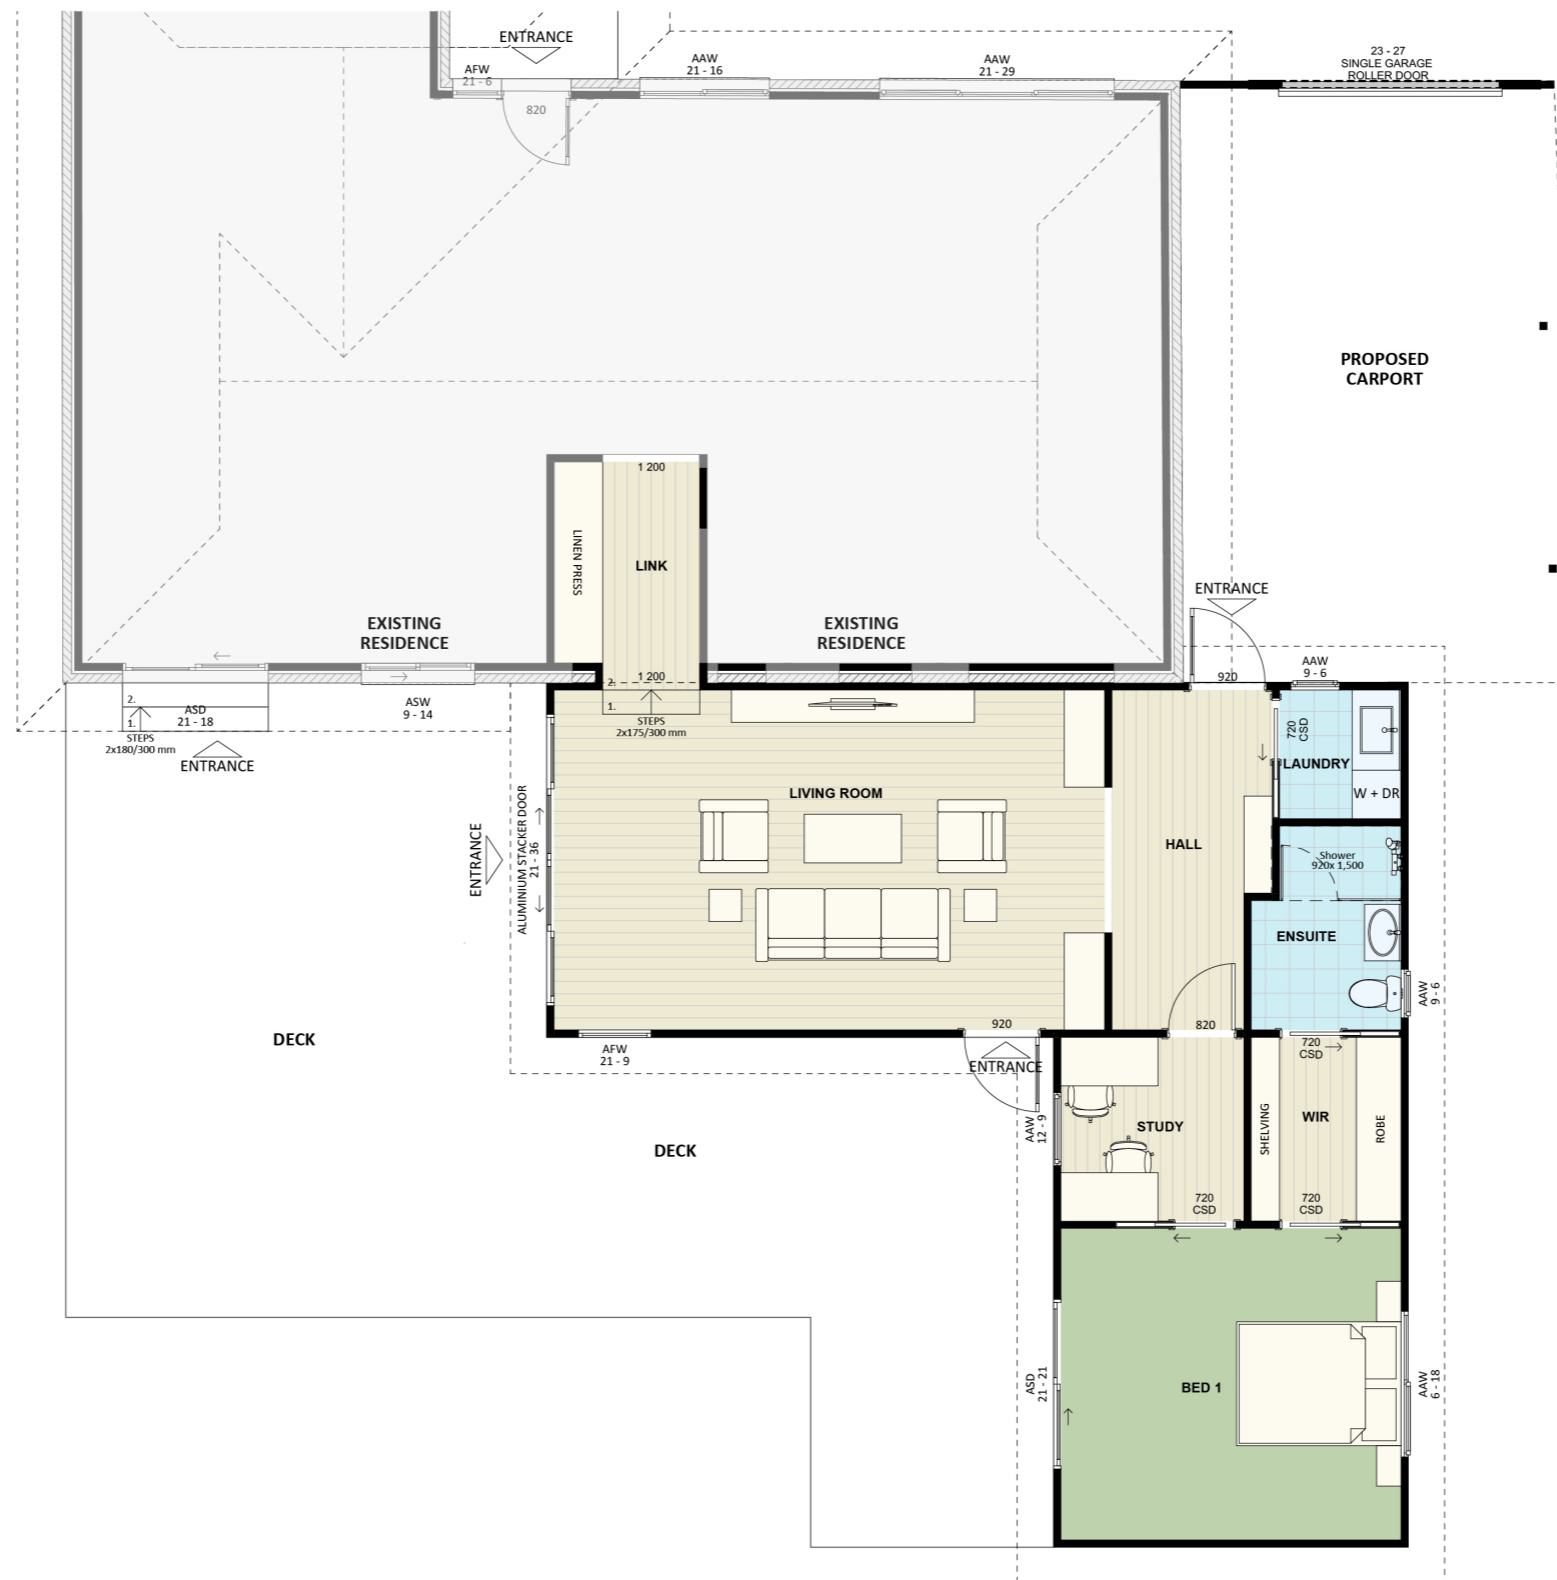

1183

ACT Building Lic: 2012767

FIXED
PRICE
EXTENSIONS

Colorbond Roof Covering
Colour: Monument

Colorbond Wall Coverings
Colour: Shale Grey

Aluminium Window and Door Frames
Colour: White

Hume Blueboard Concrete Panels
Colour: Shale Grey

An elevation is the height of the structure from ground level to the height of the roof.

WEST ELEVATION

SOUTH ELEVATION

An elevation is the height of the structure from ground level to the height of the roof.