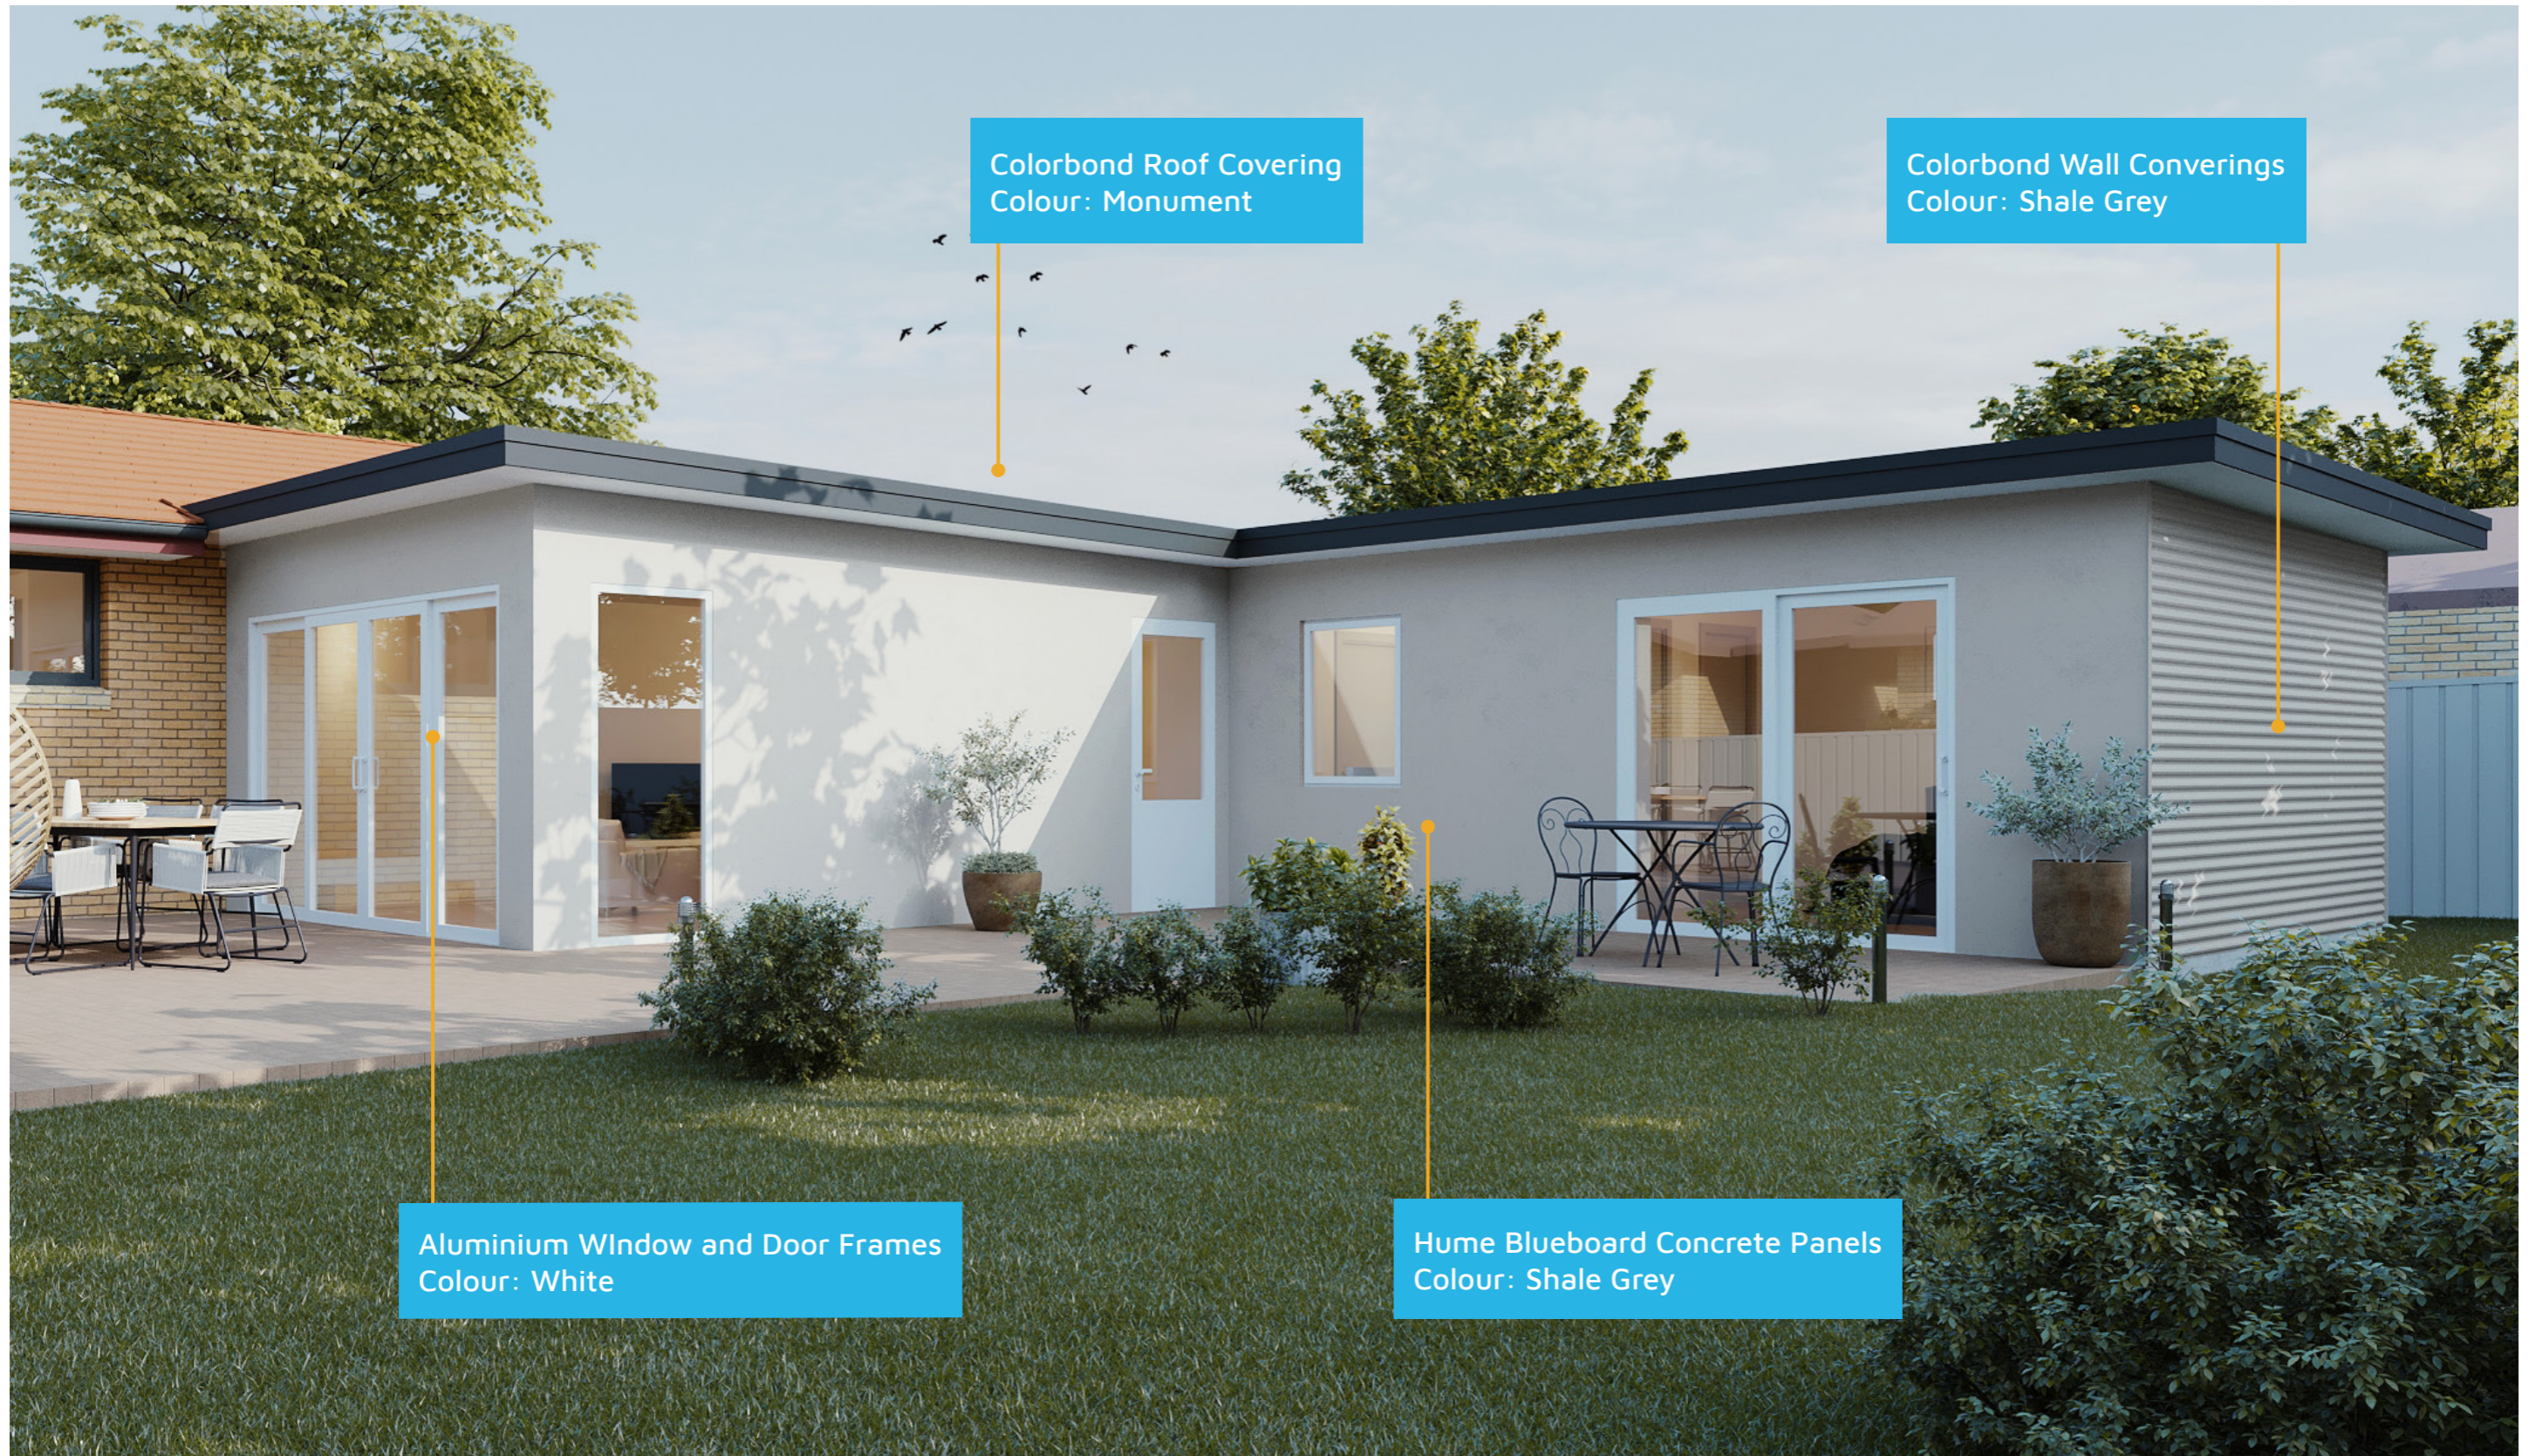

1183

ACT Building Lic: 2012767

FIXED
PRICE
EXTENSIONS

Colorbond Roof Covering
Colour: Monument

Colorbond Wall Coverings
Colour: Shale Grey

Aluminium Window and Door Frames
Colour: White

Hume Blueboard Concrete Panels
Colour: Shale Grey

An elevation is the height of the structure from ground level to the height of the roof.

WEST ELEVATION

SOUTH ELEVATION

An elevation is the height of the structure from ground level to the height of the roof.