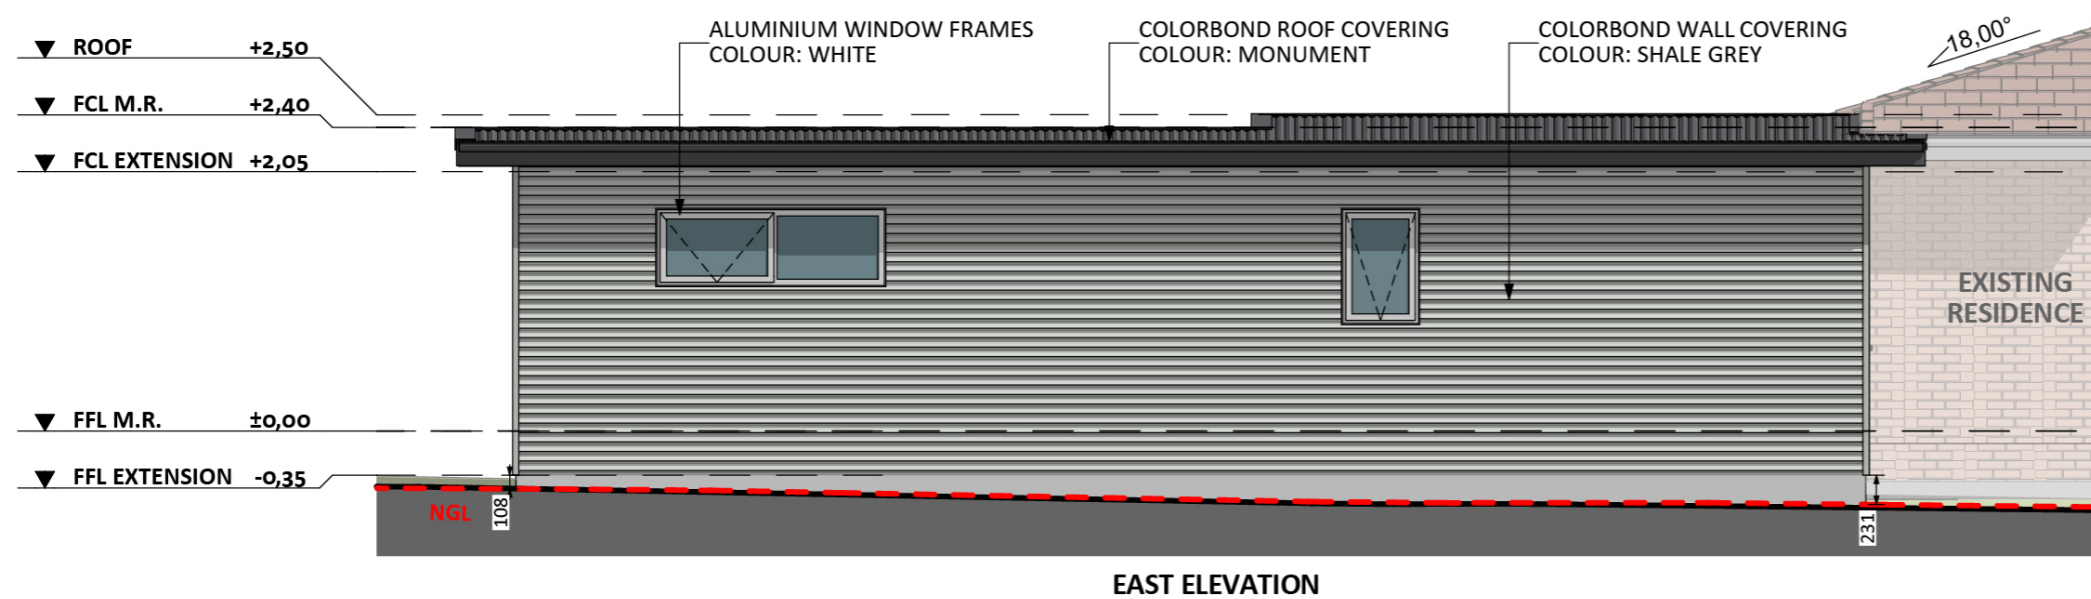

1183

ACT Building Lic: 2012767

FIXED
PRICE
EXTENSIONS

Colorbond Roof Covering
Colour: Monument

Colorbond Wall Coverings
Colour: Shale Grey

Aluminium Window and Door Frames
Colour: White

Hume Blueboard Concrete Panels
Colour: Shale Grey

An elevation is the height of the structure from ground level to the height of the roof.

WEST ELEVATION

SOUTH ELEVATION

An elevation is the height of the structure from ground level to the height of the roof.