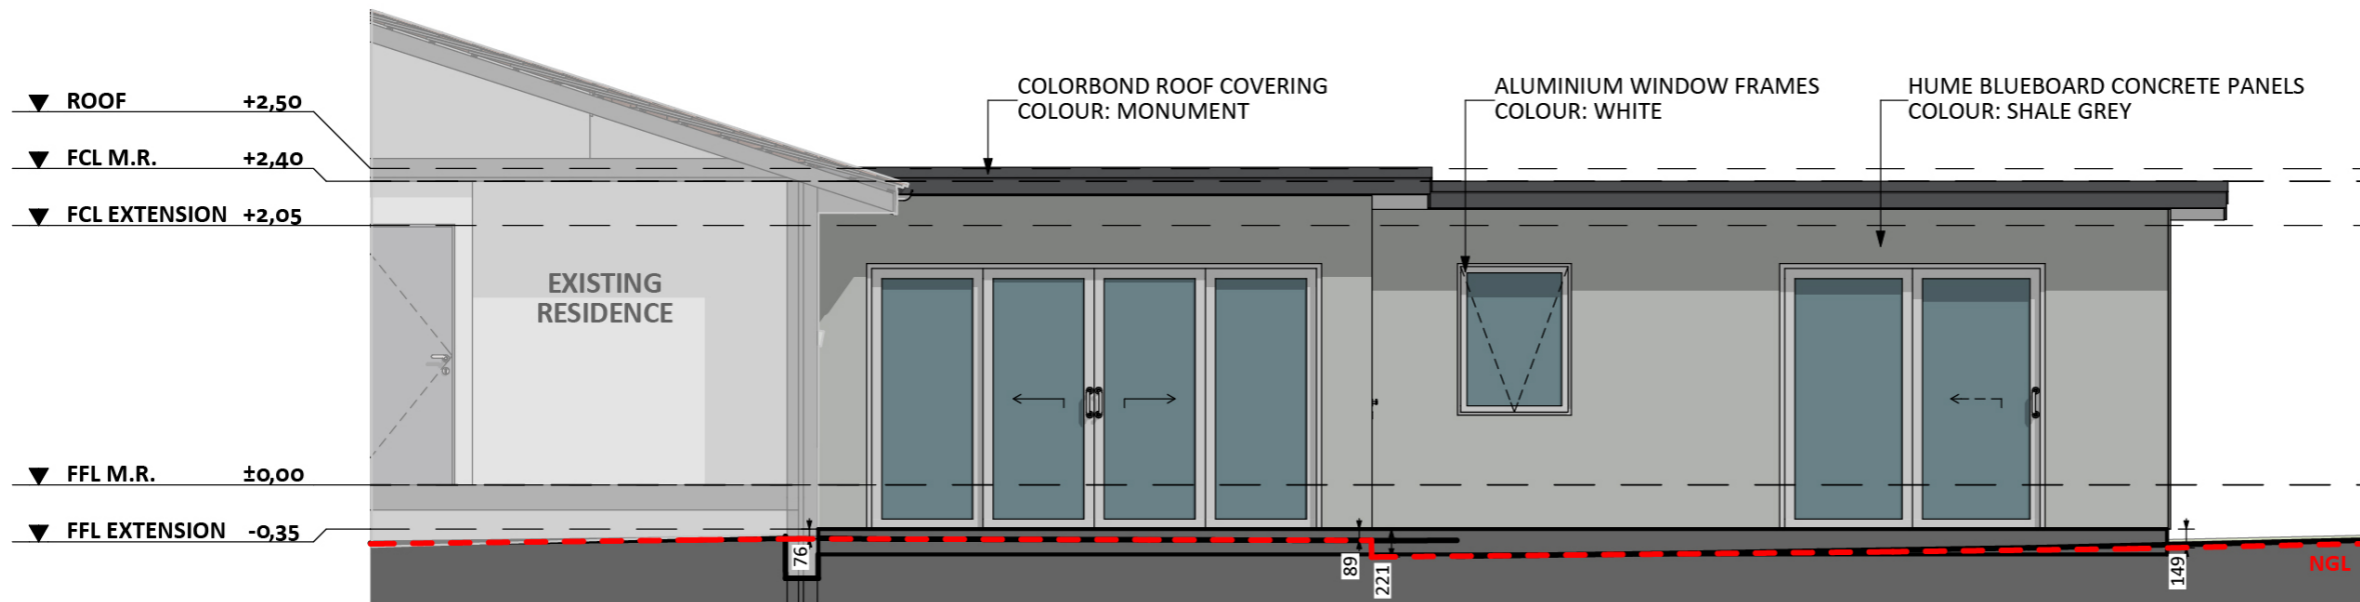

1183

ACT Building Lic: 2012767

FIXED
PRICE
EXTENSIONS

Colorbond Roof Covering
Colour: Monument

Colorbond Wall Coverings
Colour: Shale Grey

Aluminium Window and Door Frames
Colour: White

Hume Blueboard Concrete Panels
Colour: Shale Grey

An elevation is the height of the structure from ground level to the height of the roof.

WEST ELEVATION

SOUTH ELEVATION

An elevation is the height of the structure from ground level to the height of the roof.