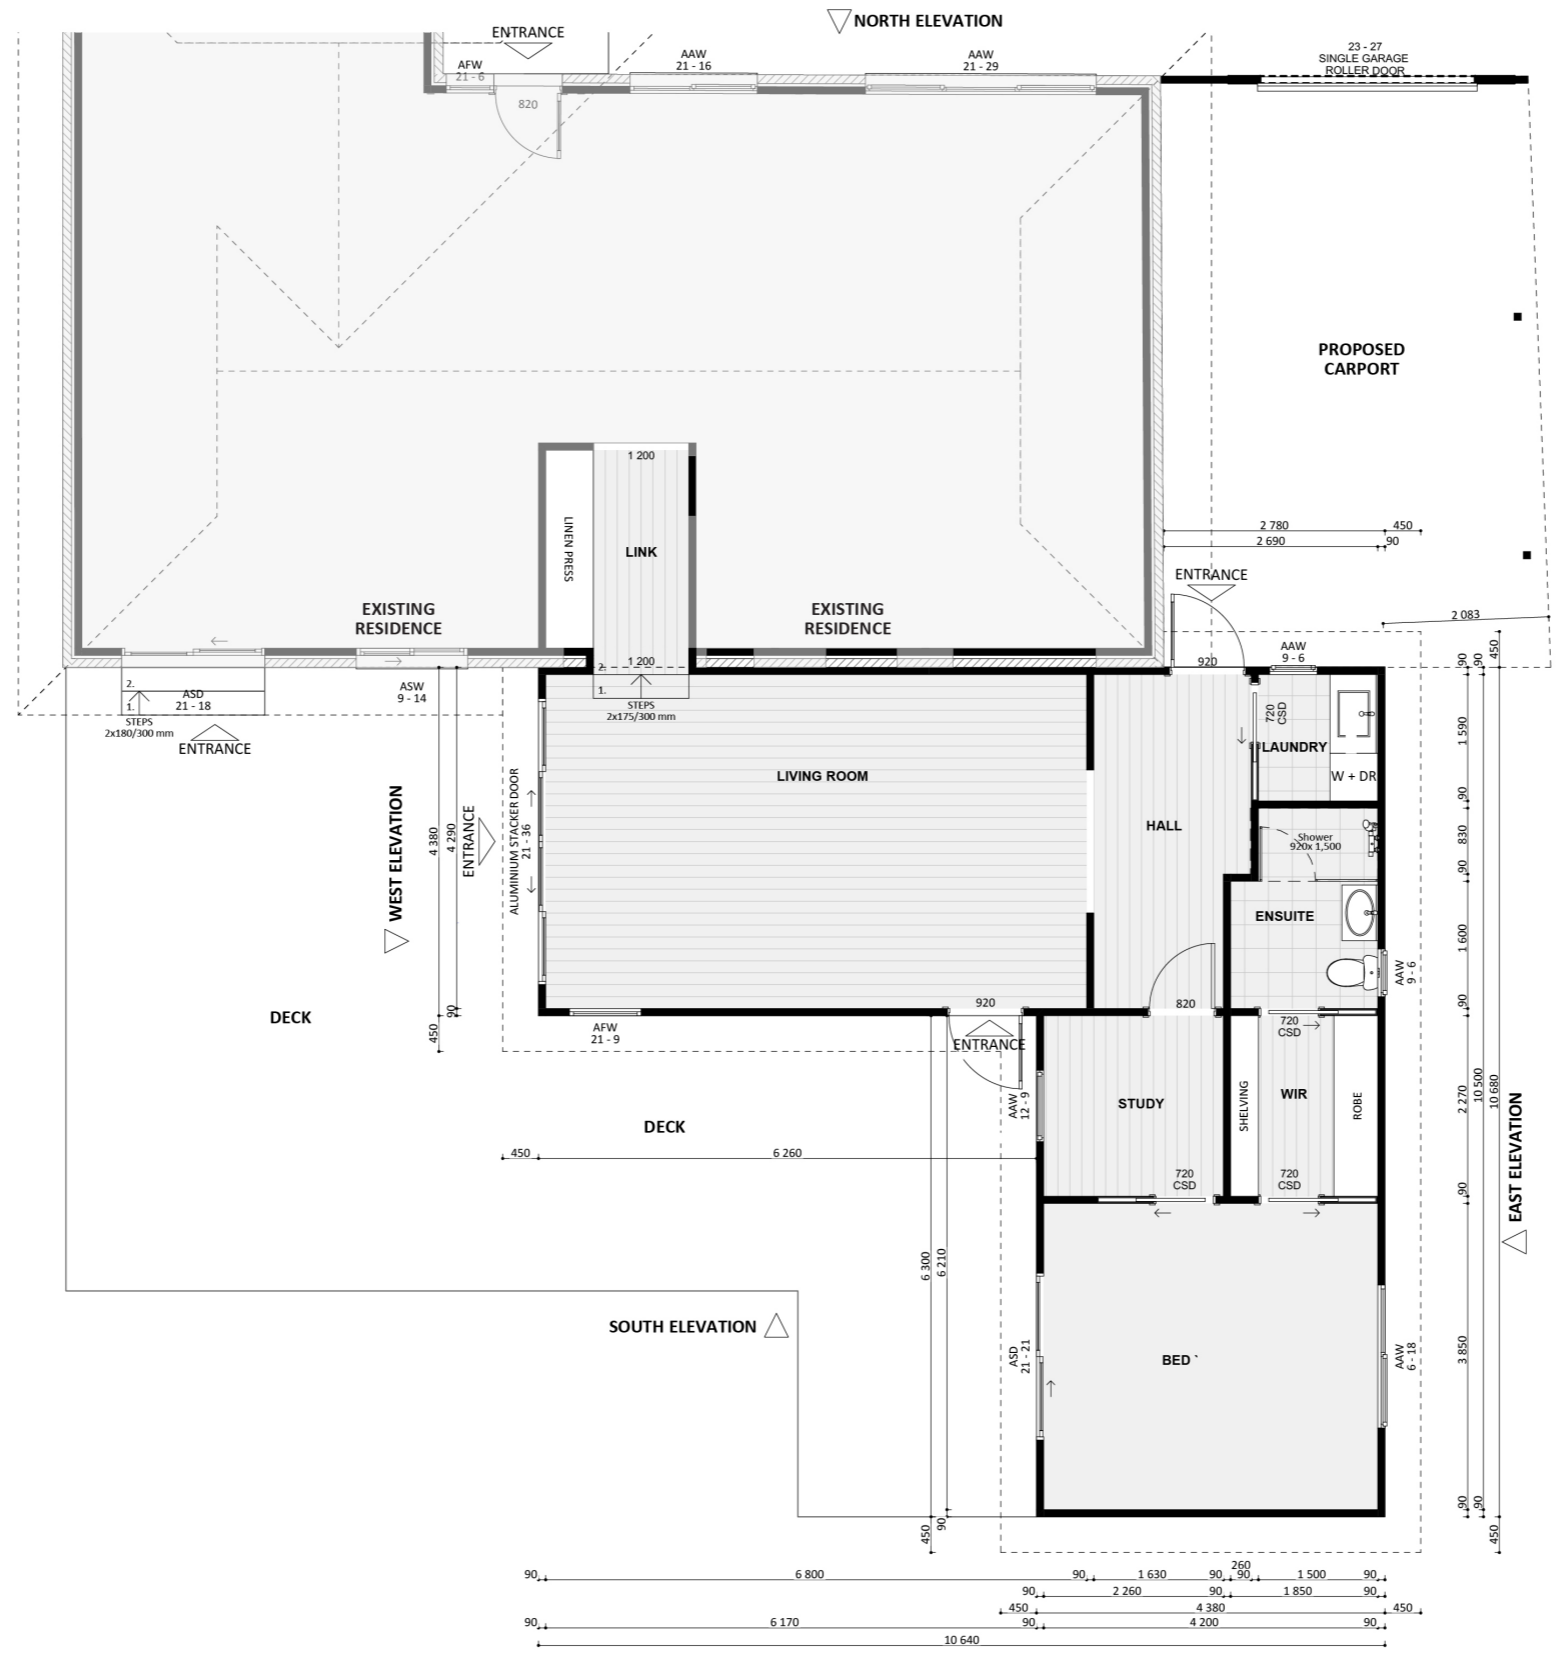

1183

ACT Building Lic: 2012767

FIXED
PRICE
EXTENSIONS

Colorbond Roof Covering
Colour: Monument

Colorbond Wall Coverings
Colour: Shale Grey

Aluminium Window and Door Frames
Colour: White

Hume Blueboard Concrete Panels
Colour: Shale Grey

An elevation is the height of the structure from ground level to the height of the roof.

WEST ELEVATION

SOUTH ELEVATION

An elevation is the height of the structure from ground level to the height of the roof.