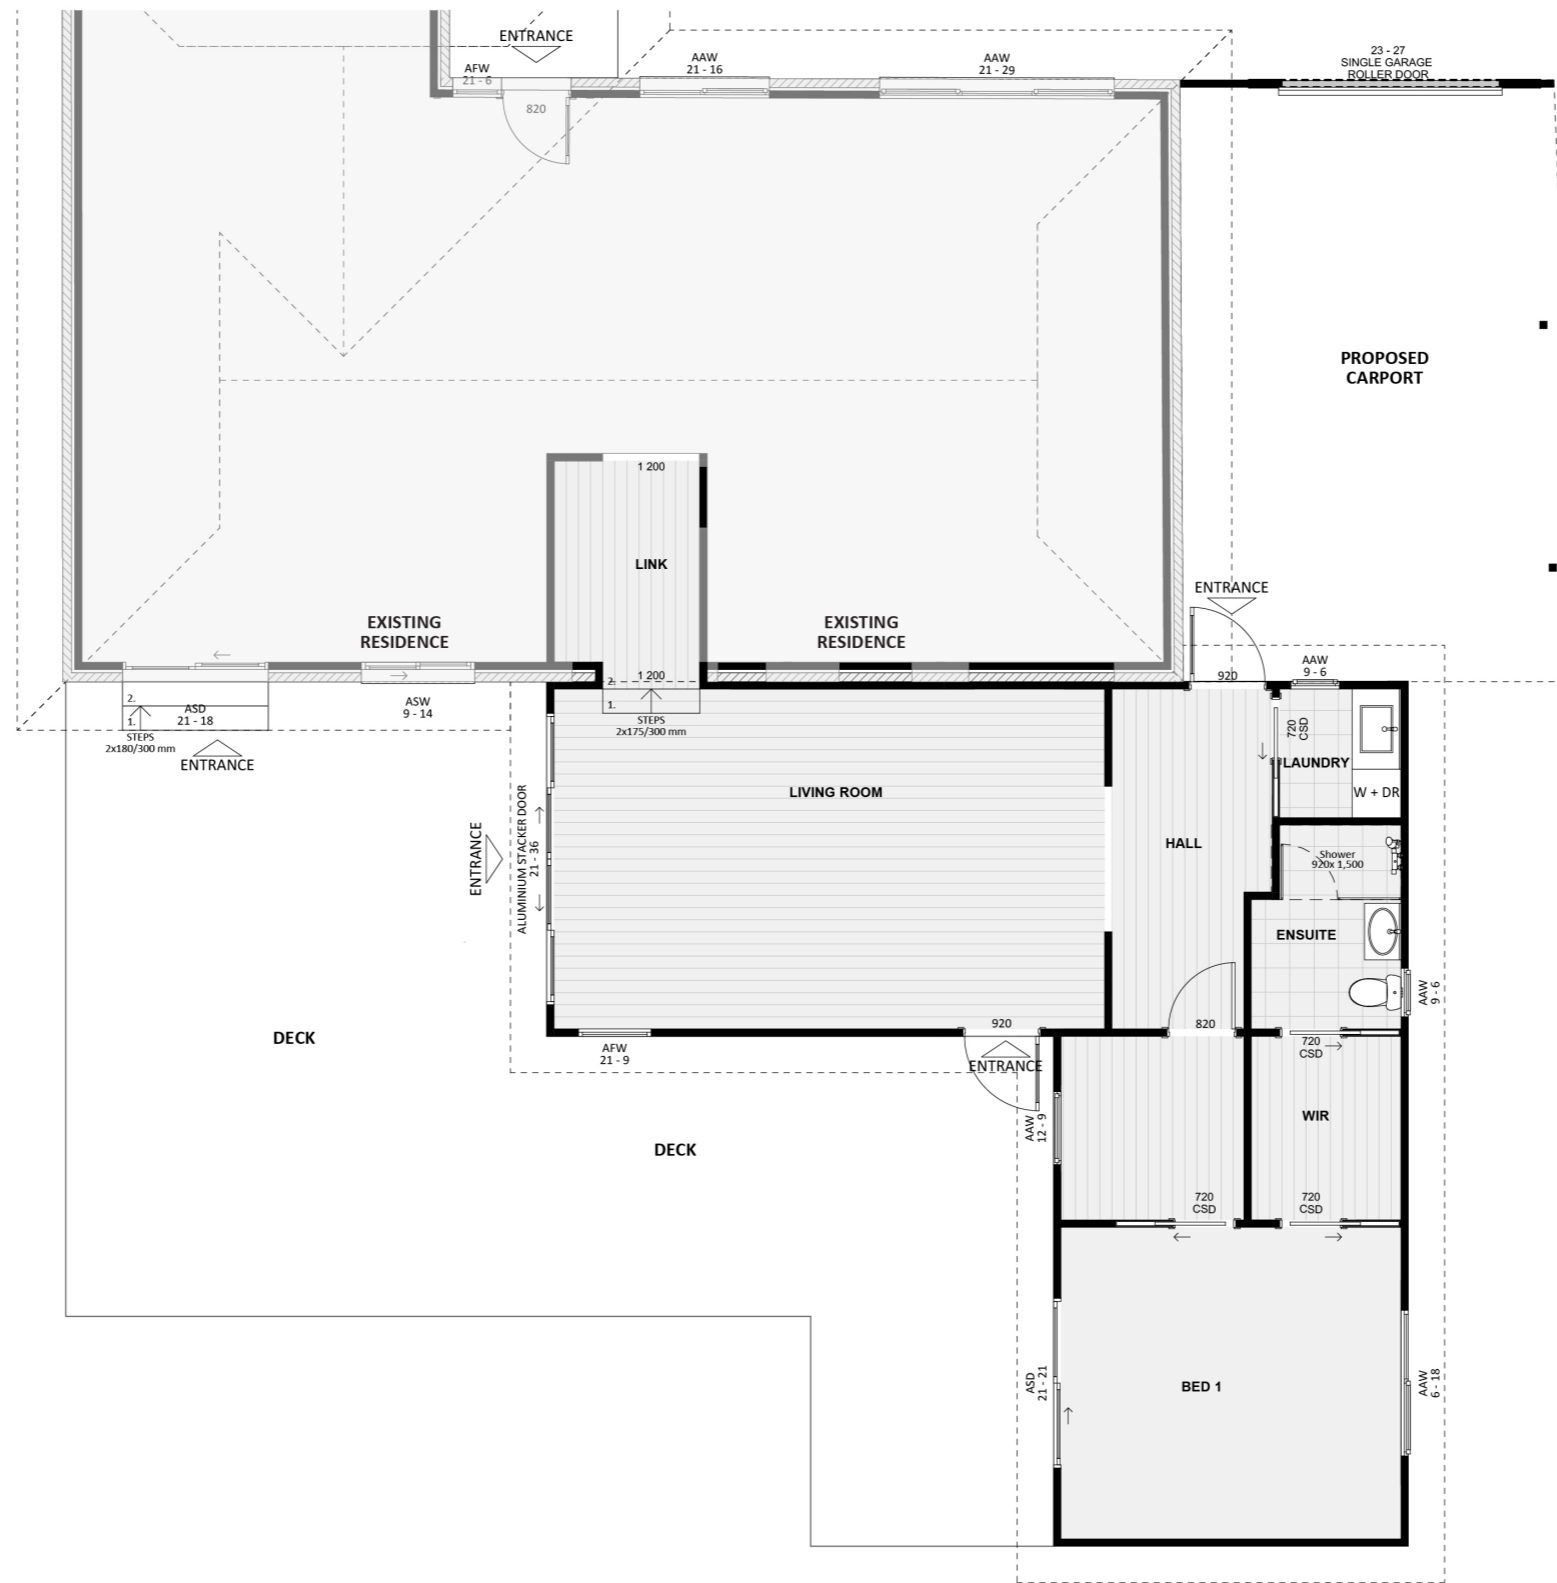

1183

ACT Building Lic: 2012767

FIXED
PRICE
EXTENSIONS

Colorbond Roof Covering
Colour: Monument

Colorbond Wall Coverings
Colour: Shale Grey

Aluminium Window and Door Frames
Colour: White

Hume Blueboard Concrete Panels
Colour: Shale Grey

An elevation is the height of the structure from ground level to the height of the roof.

WEST ELEVATION

SOUTH ELEVATION

An elevation is the height of the structure from ground level to the height of the roof.