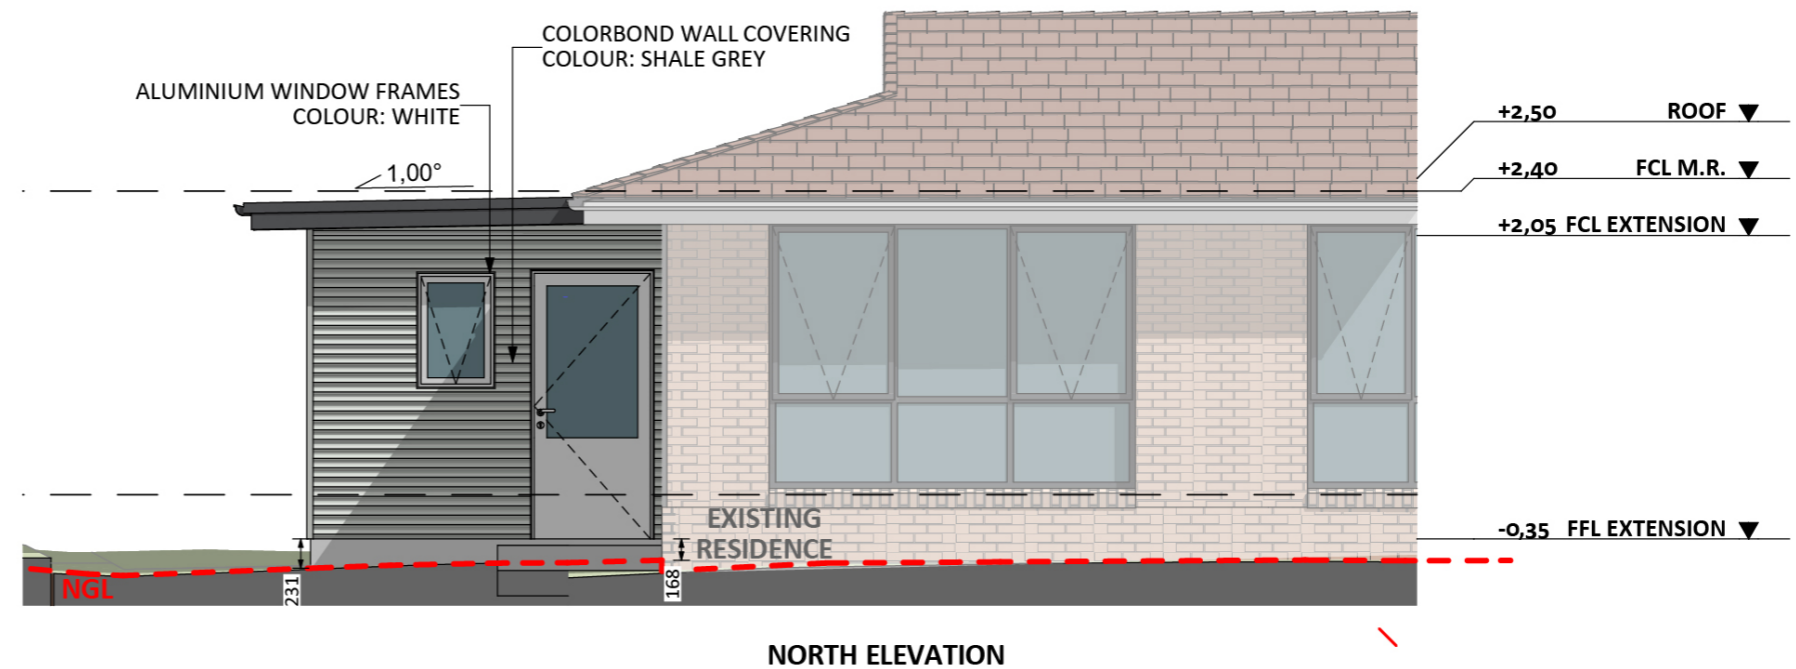

1183

ACT Building Lic: 2012767

FIXED
PRICE
EXTENSIONS

Colorbond Roof Covering
Colour: Monument

Colorbond Wall Coverings
Colour: Shale Grey

Aluminium Window and Door Frames
Colour: White

Hume Blueboard Concrete Panels
Colour: Shale Grey

An elevation is the height of the structure from ground level to the height of the roof.

WEST ELEVATION

SOUTH ELEVATION

An elevation is the height of the structure from ground level to the height of the roof.