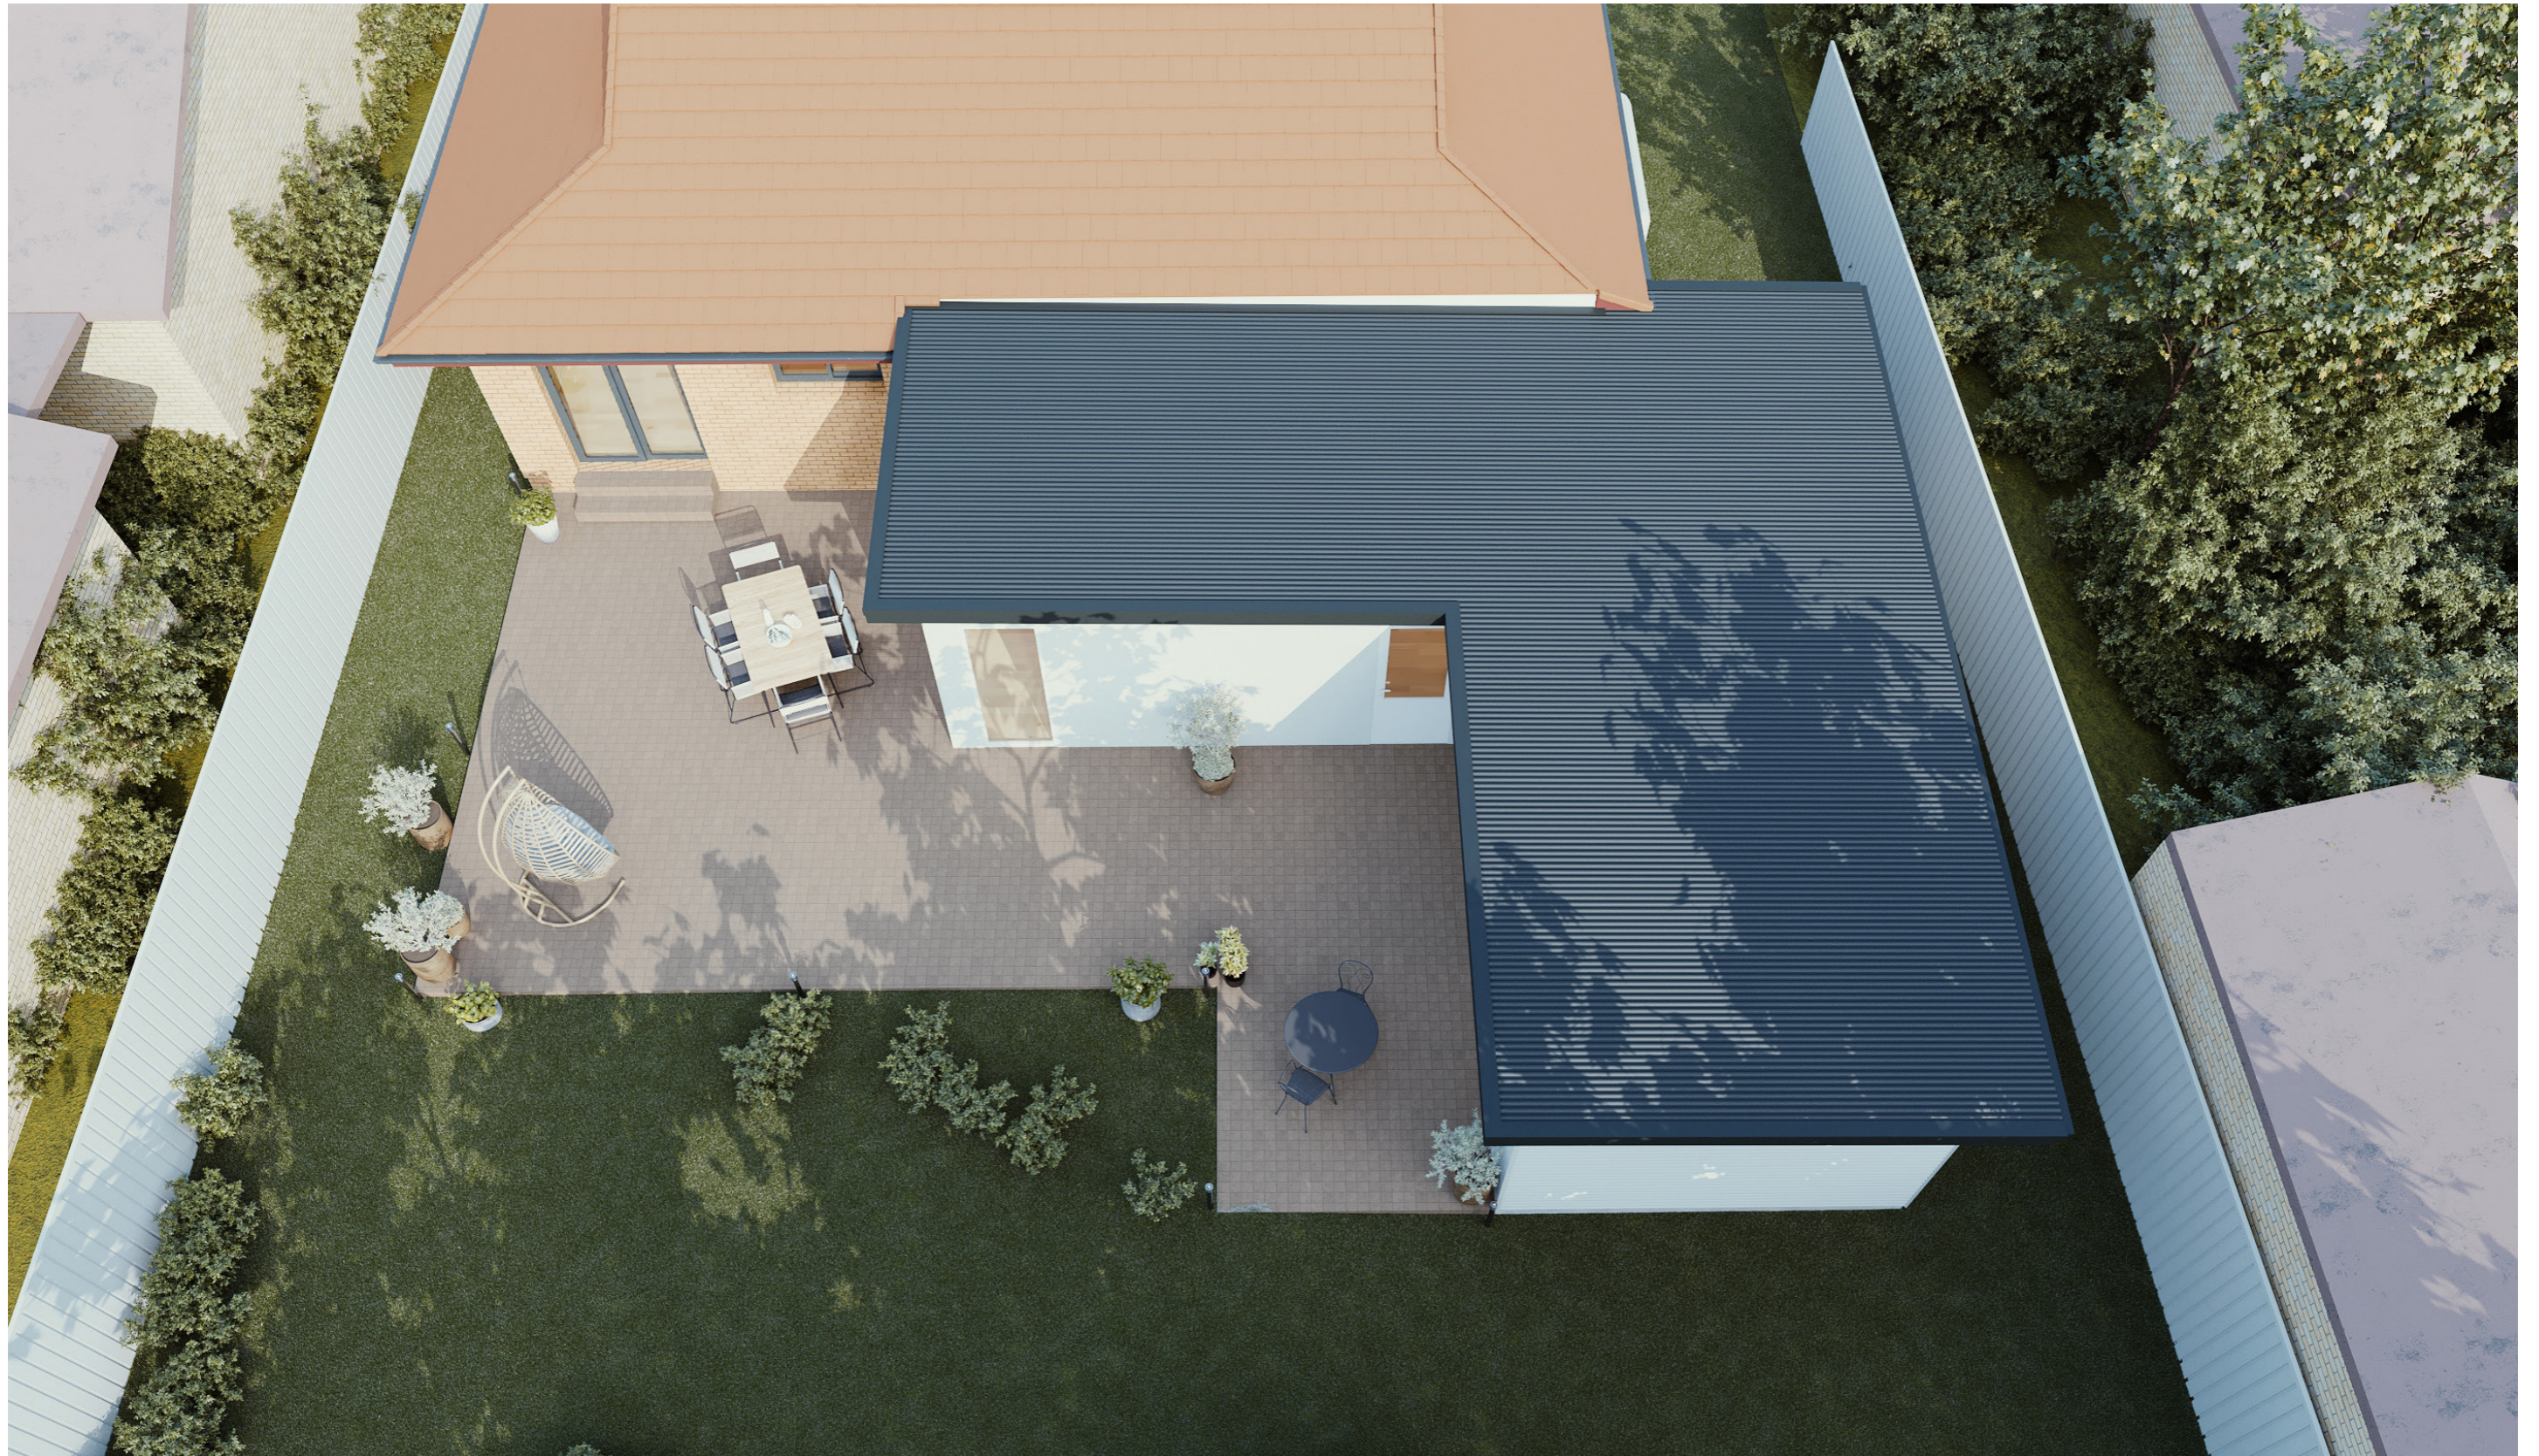

1183

ACT Building Lic: 2012767

FIXED
PRICE
EXTENSIONS

Colorbond Roof Covering
Colour: Monument

Colorbond Wall Coverings
Colour: Shale Grey

Aluminium Window and Door Frames
Colour: White

Hume Blueboard Concrete Panels
Colour: Shale Grey

An elevation is the height of the structure from ground level to the height of the roof.

WEST ELEVATION

SOUTH ELEVATION

An elevation is the height of the structure from ground level to the height of the roof.