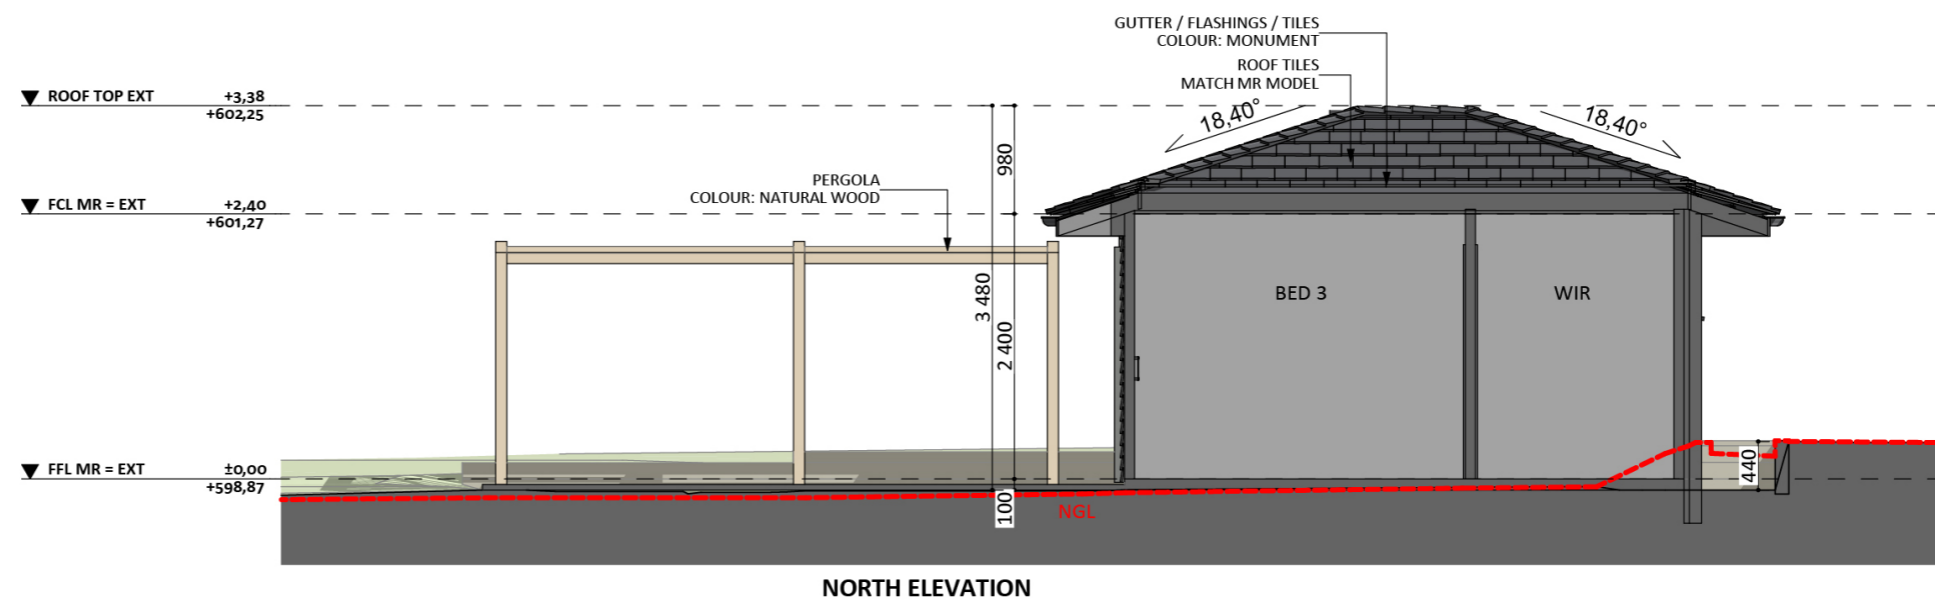

1182

ACT Building Lic: 2012767

FIXED
PRICE
EXTENSIONS

Gutters and Flashings
Colour: Monument

Roof Tiles
Colour: Match Existing

Pergola
Colour: Natural Wood

Weatherboards
Colour: Shale Grey

Window and Door Frames
Colour: Monument

An elevation is the height of the structure from ground level to the height of the roof.

An elevation is the height of the structure from ground level to the height of the roof.

 **FIXED
PRICE
EXTENSIONS**