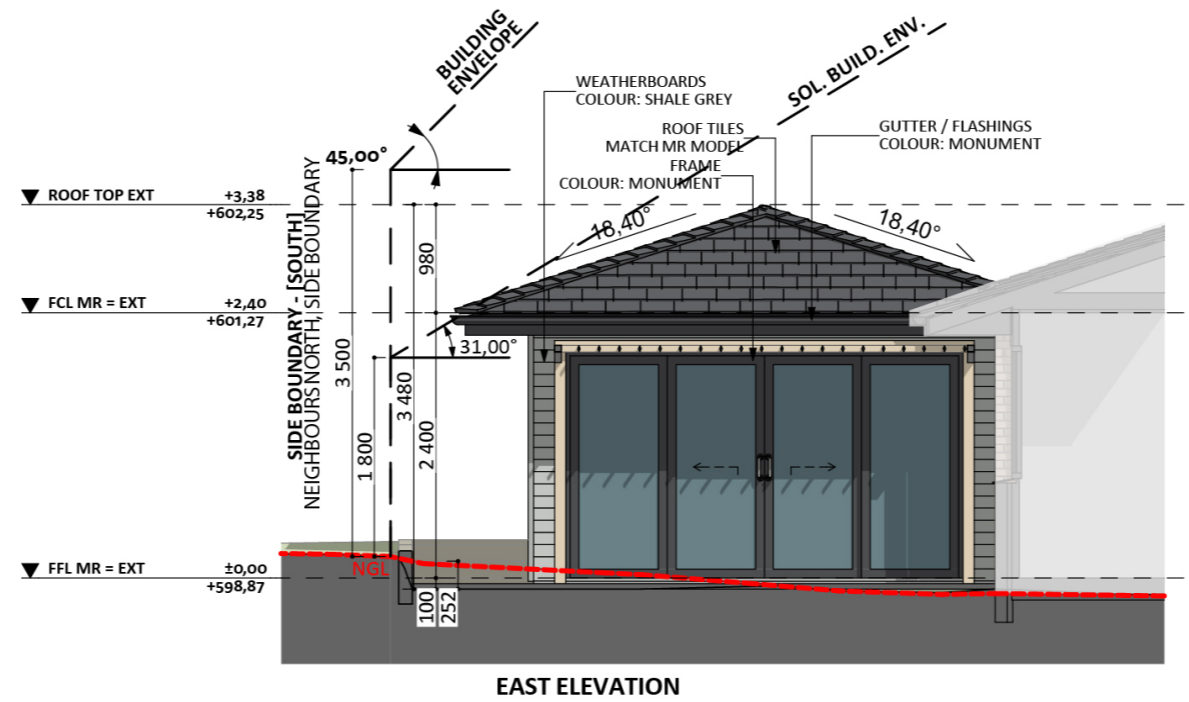

1182

ACT Building Lic: 2012767

FIXED
PRICE
EXTENSIONS

Gutters and Flashings
Colour: Monument

Roof Tiles
Colour: Match Existing

Pergola
Colour: Natural Wood

Weatherboards
Colour: Shale Grey

Window and Door Frames
Colour: Monument

An elevation is the height of the structure from ground level to the height of the roof.

An elevation is the height of the structure from ground level to the height of the roof.

 **FIXED
PRICE
EXTENSIONS**