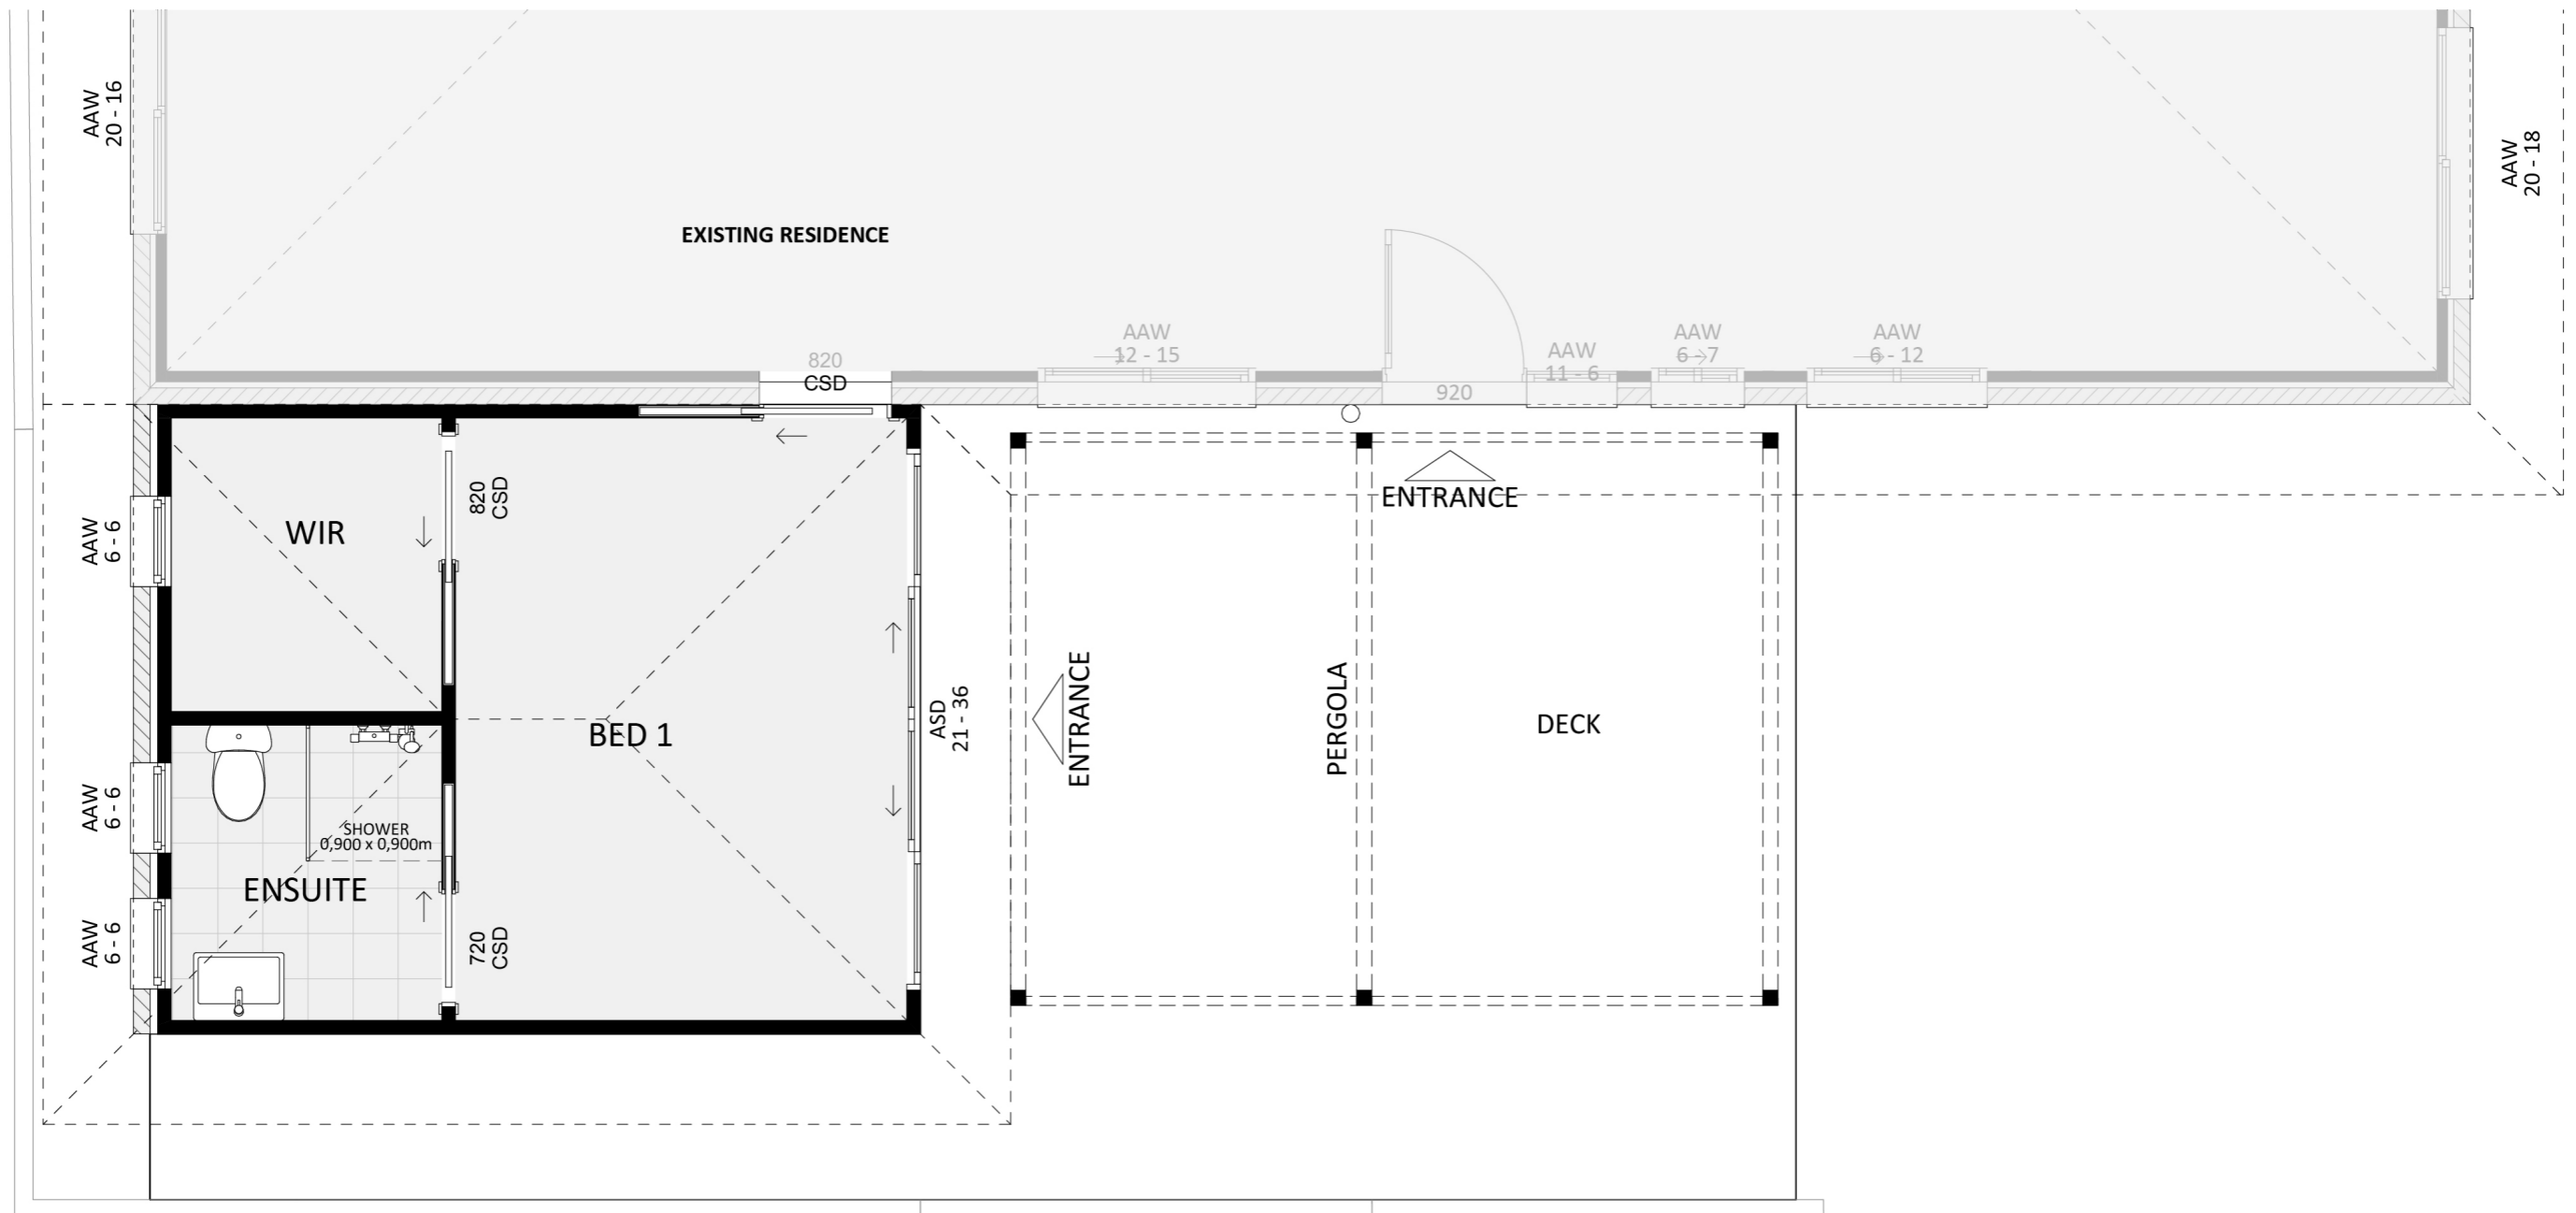

1182

ACT Building Lic: 2012767

FIXED
PRICE
EXTENSIONS

Gutters and Flashings
Colour: Monument

Roof Tiles
Colour: Match Existing

Pergola
Colour: Natural Wood

Weatherboards
Colour: Shale Grey

Window and Door Frames
Colour: Monument

An elevation is the height of the structure from ground level to the height of the roof.

An elevation is the height of the structure from ground level to the height of the roof.

 **FIXED
PRICE
EXTENSIONS**