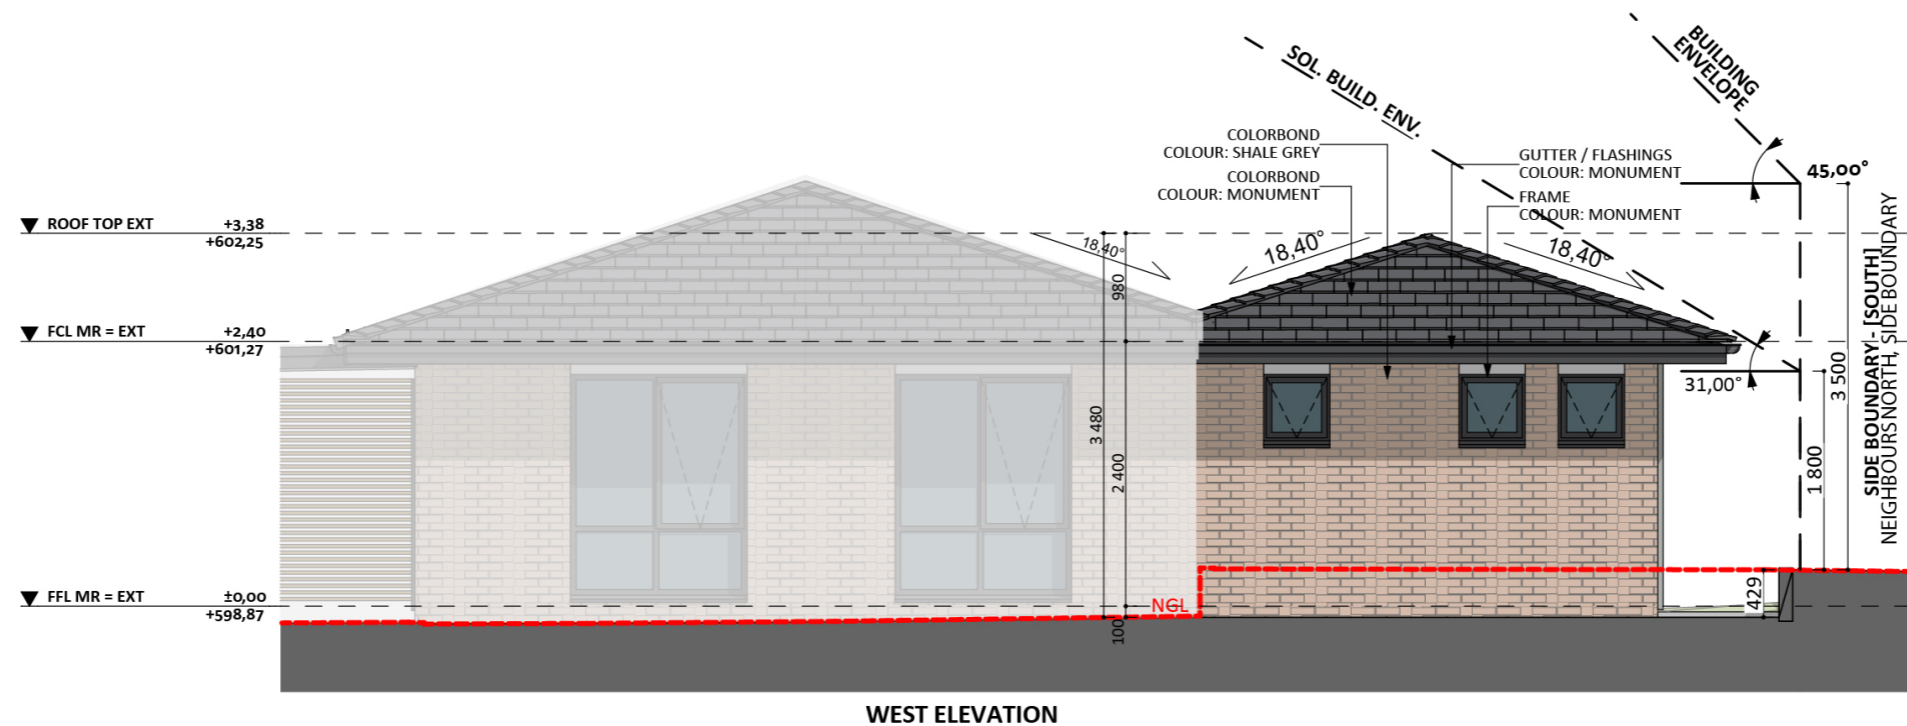

1182

ACT Building Lic: 2012767

FIXED
PRICE
EXTENSIONS

Gutters and Flashings
Colour: Monument

Roof Tiles
Colour: Match Existing

Pergola
Colour: Natural Wood

Weatherboards
Colour: Shale Grey

Window and Door Frames
Colour: Monument

An elevation is the height of the structure from ground level to the height of the roof.

An elevation is the height of the structure from ground level to the height of the roof.

 **FIXED
PRICE
EXTENSIONS**