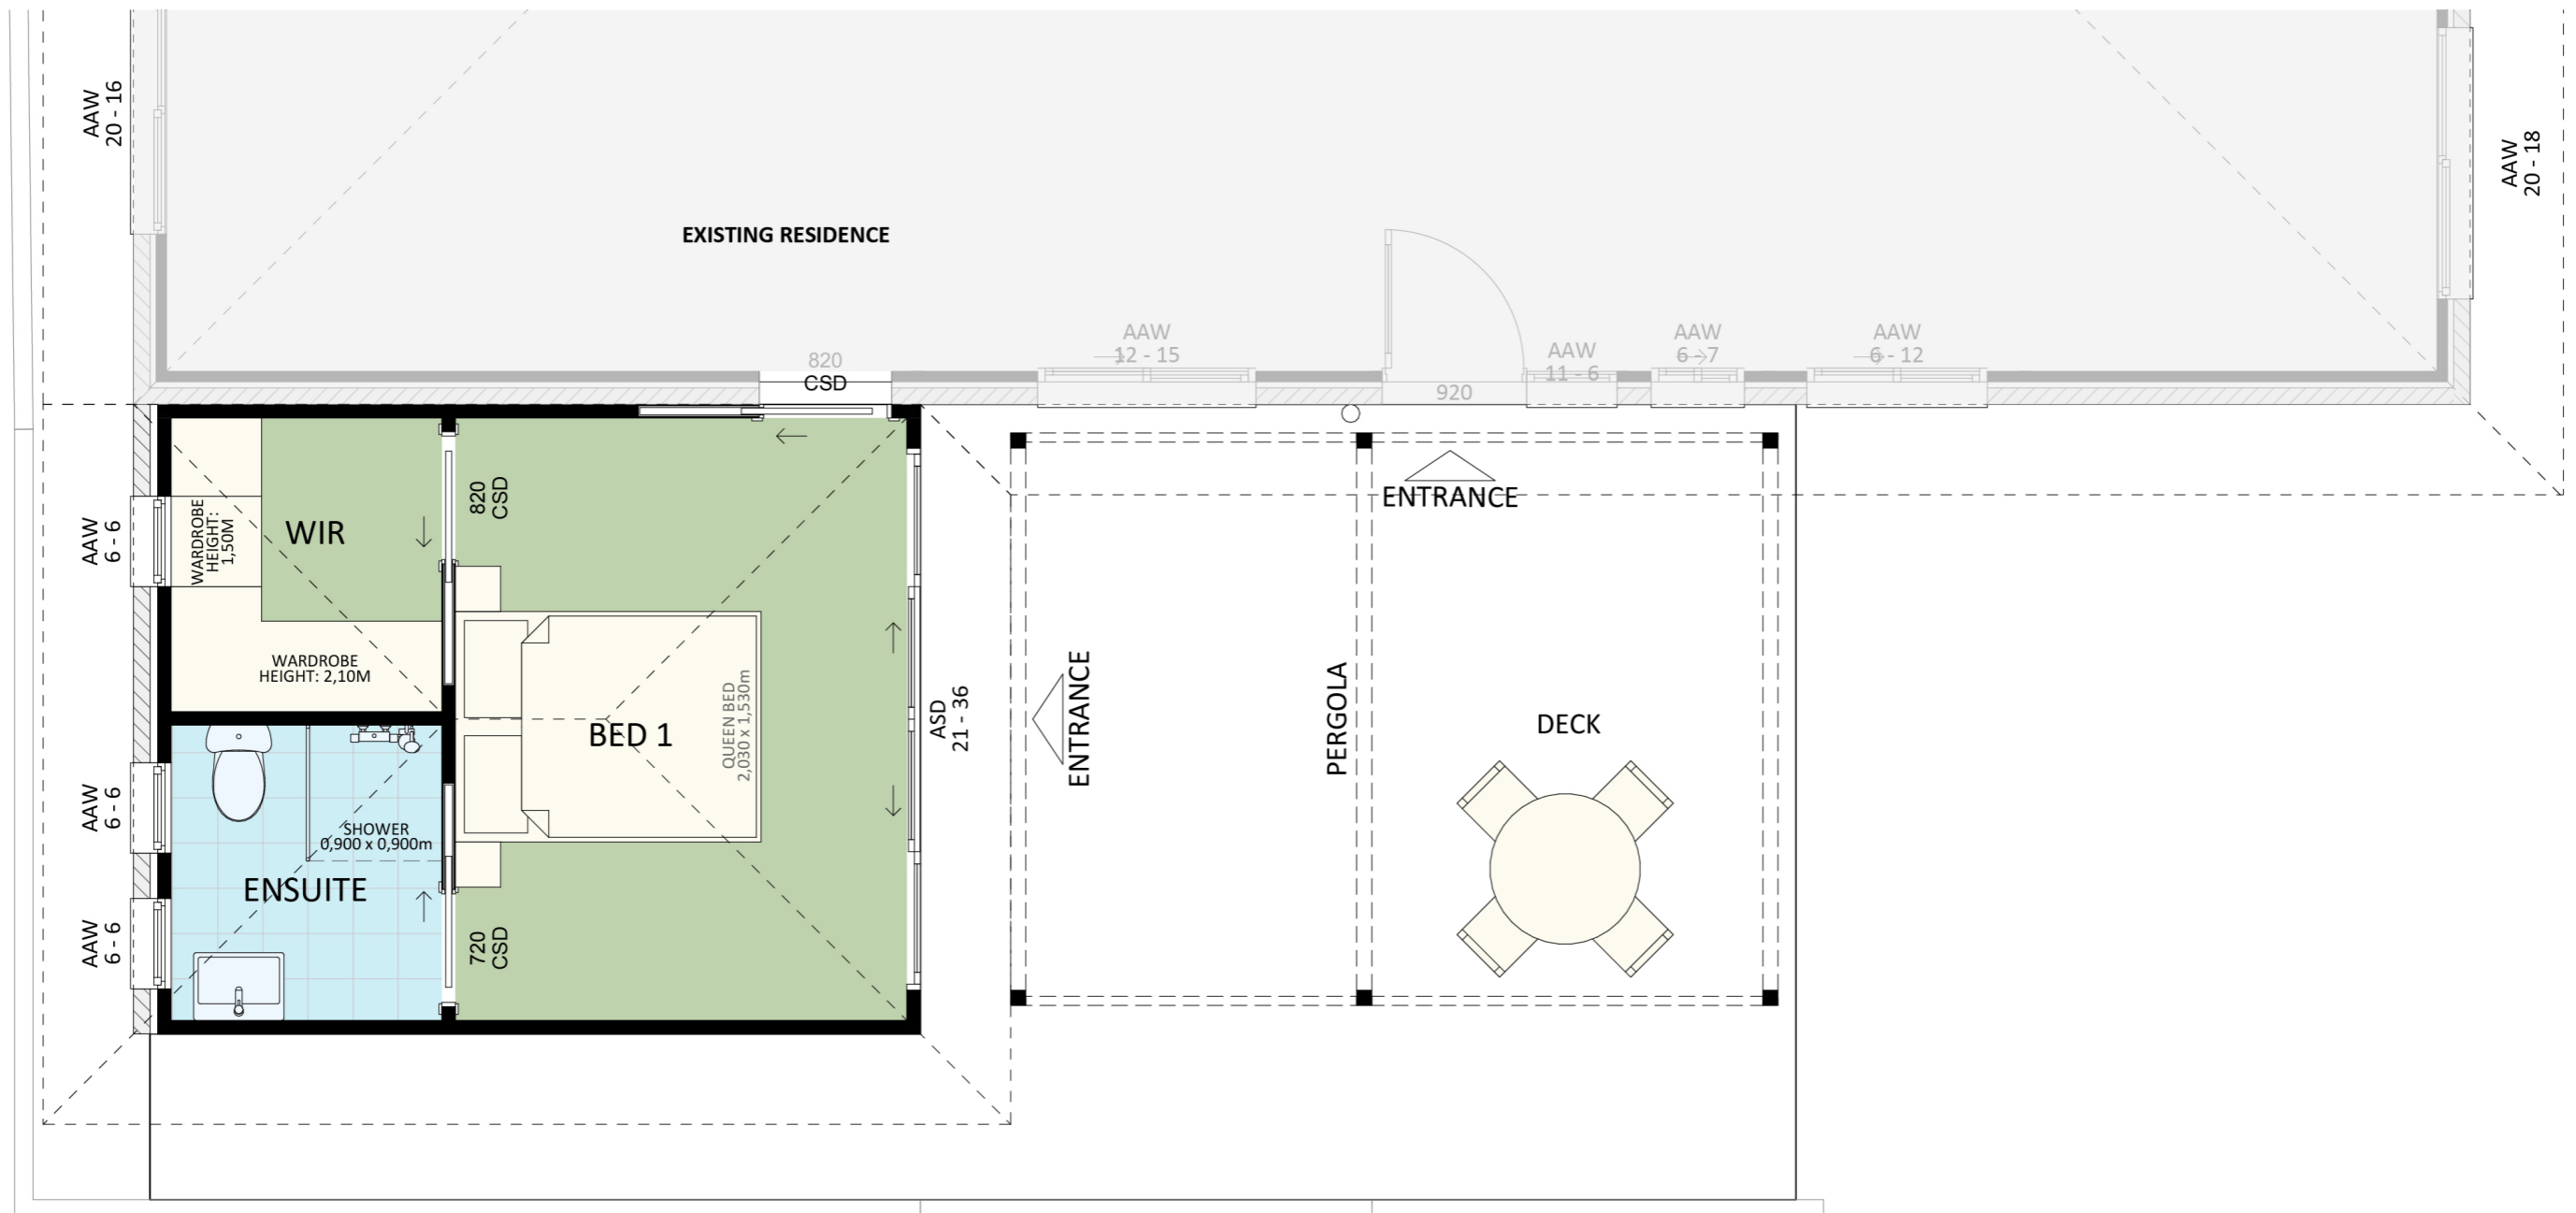

1182

ACT Building Lic: 2012767

FIXED
PRICE
EXTENSIONS

Gutters and Flashings
Colour: Monument

Roof Tiles
Colour: Match Existing

Pergola
Colour: Natural Wood

Weatherboards
Colour: Shale Grey

Window and Door Frames
Colour: Monument

An elevation is the height of the structure from ground level to the height of the roof.

An elevation is the height of the structure from ground level to the height of the roof.

 **FIXED
PRICE
EXTENSIONS**