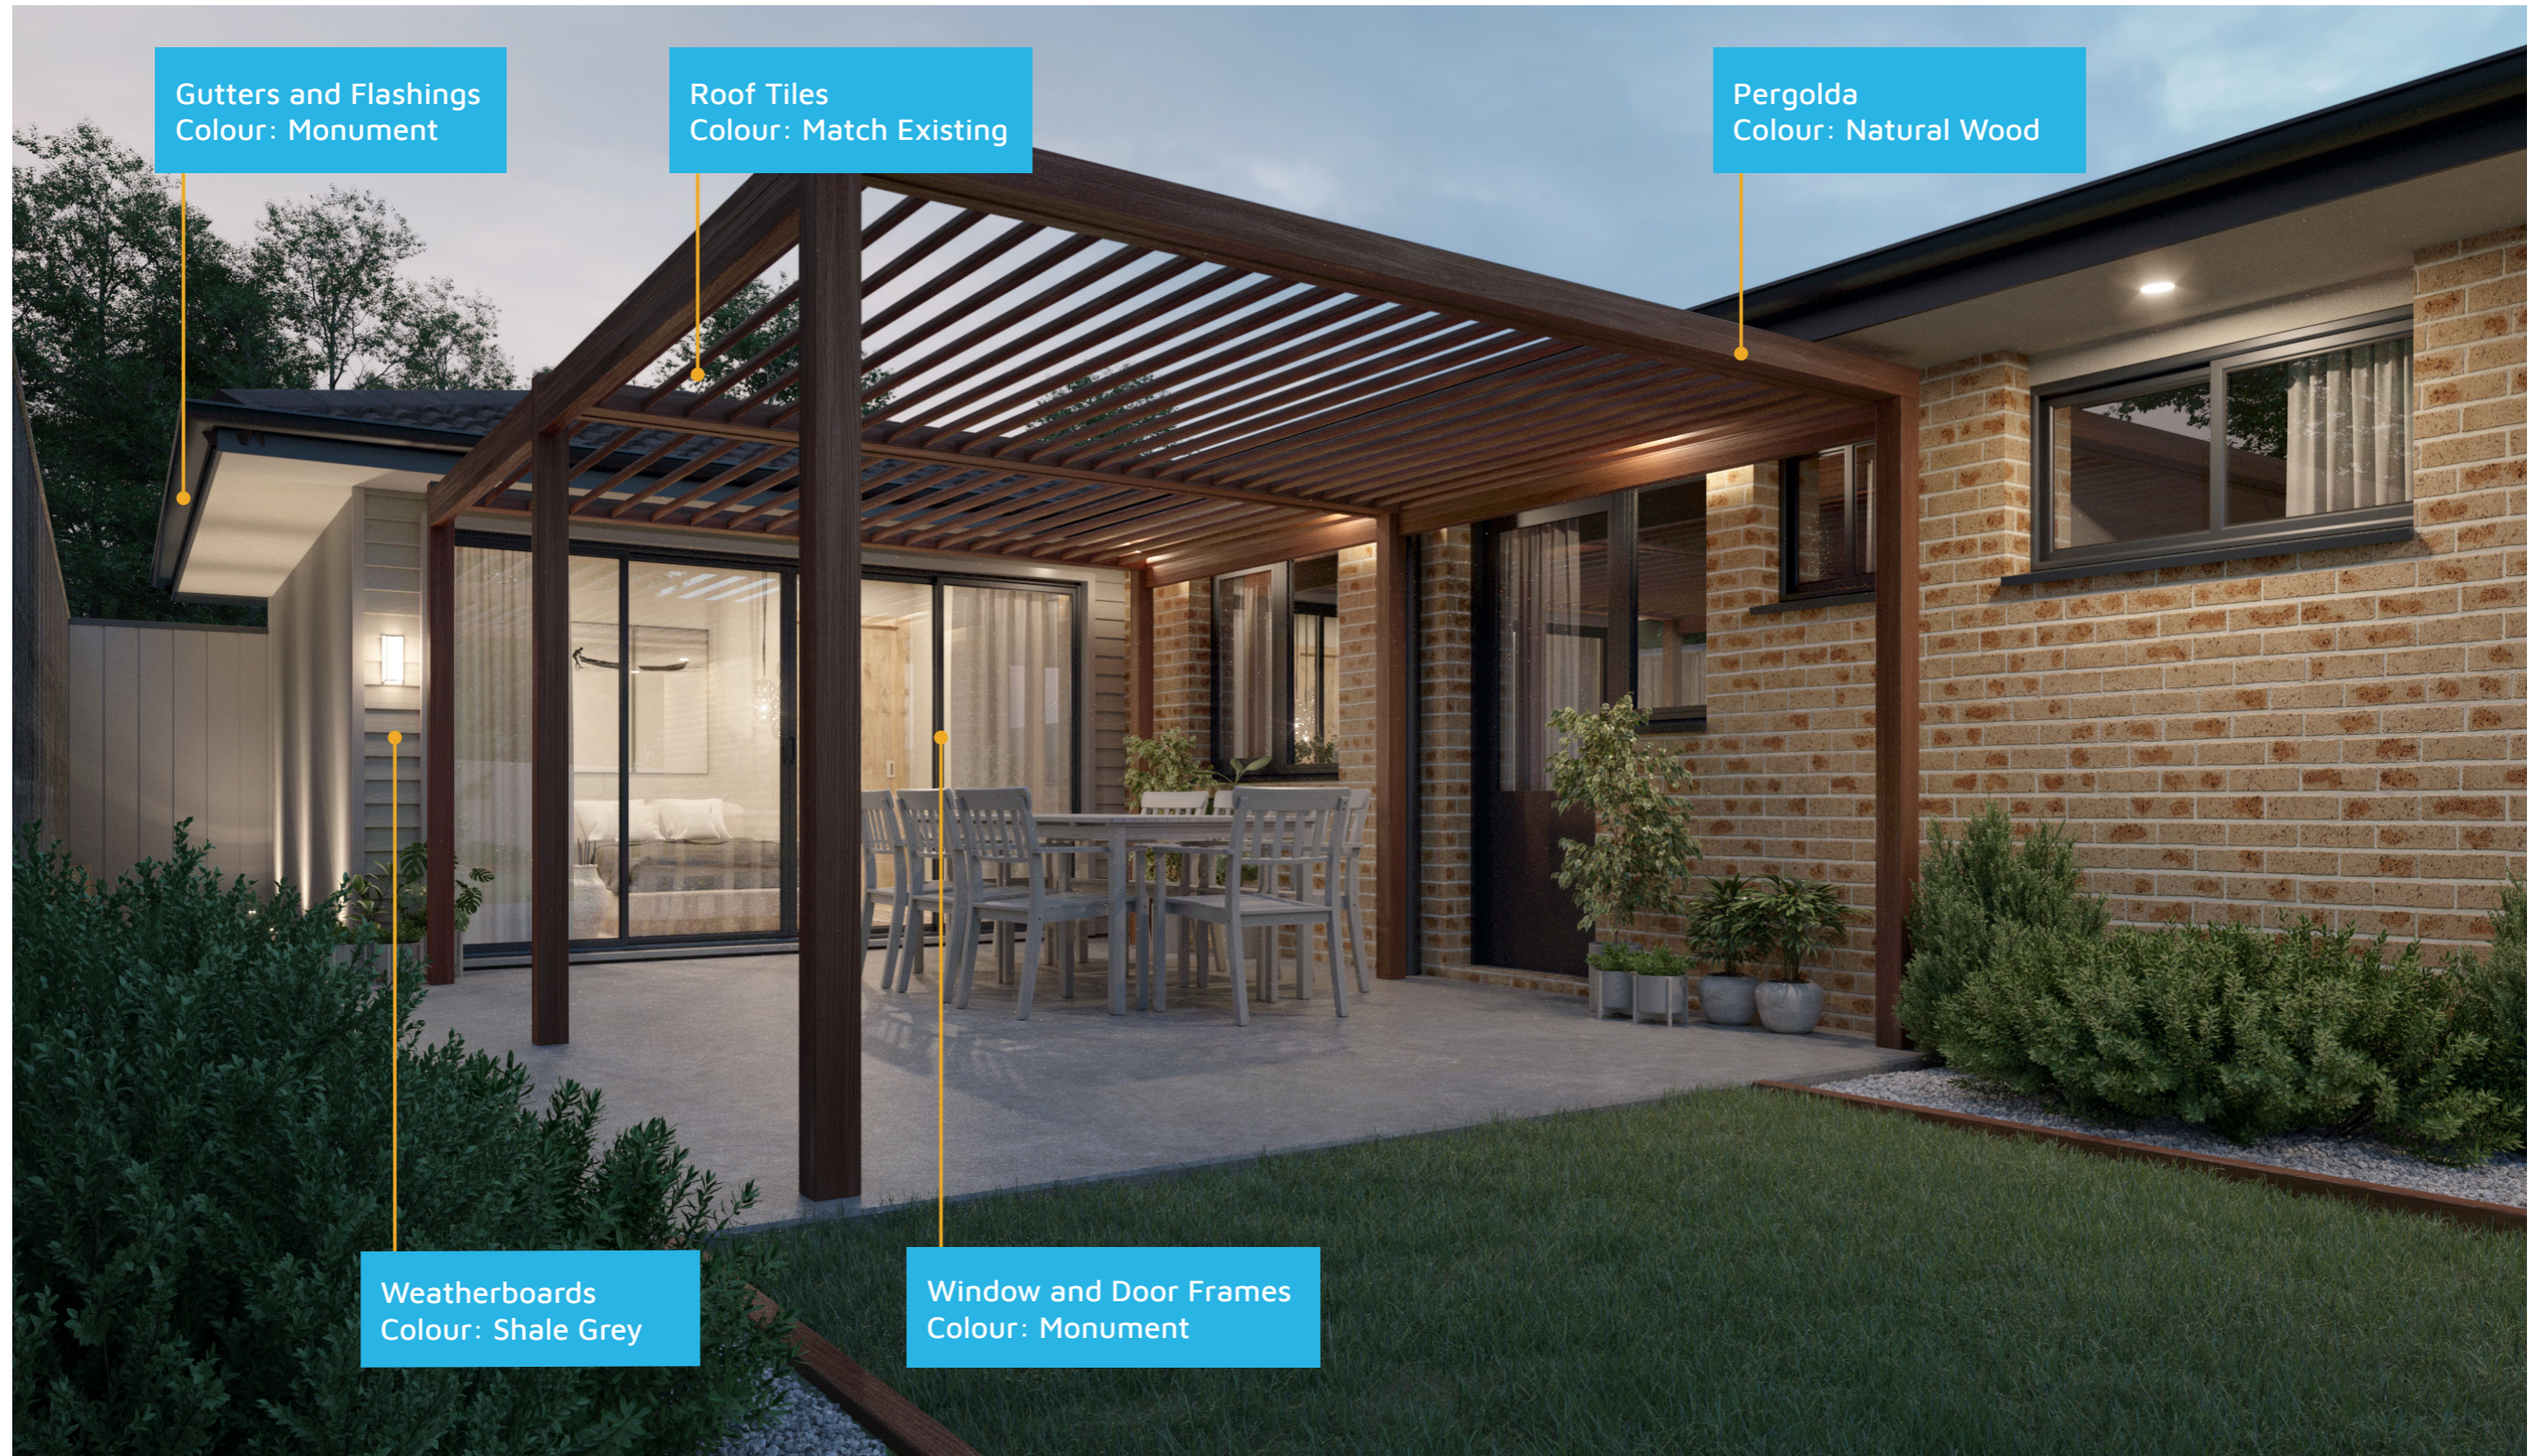

1182

ACT Building Lic: 2012767

FIXED
PRICE
EXTENSIONS

Gutters and Flashings
Colour: Monument

Roof Tiles
Colour: Match Existing

Pergola
Colour: Natural Wood

Weatherboards
Colour: Shale Grey

Window and Door Frames
Colour: Monument

An elevation is the height of the structure from ground level to the height of the roof.

An elevation is the height of the structure from ground level to the height of the roof.

 **FIXED
PRICE
EXTENSIONS**