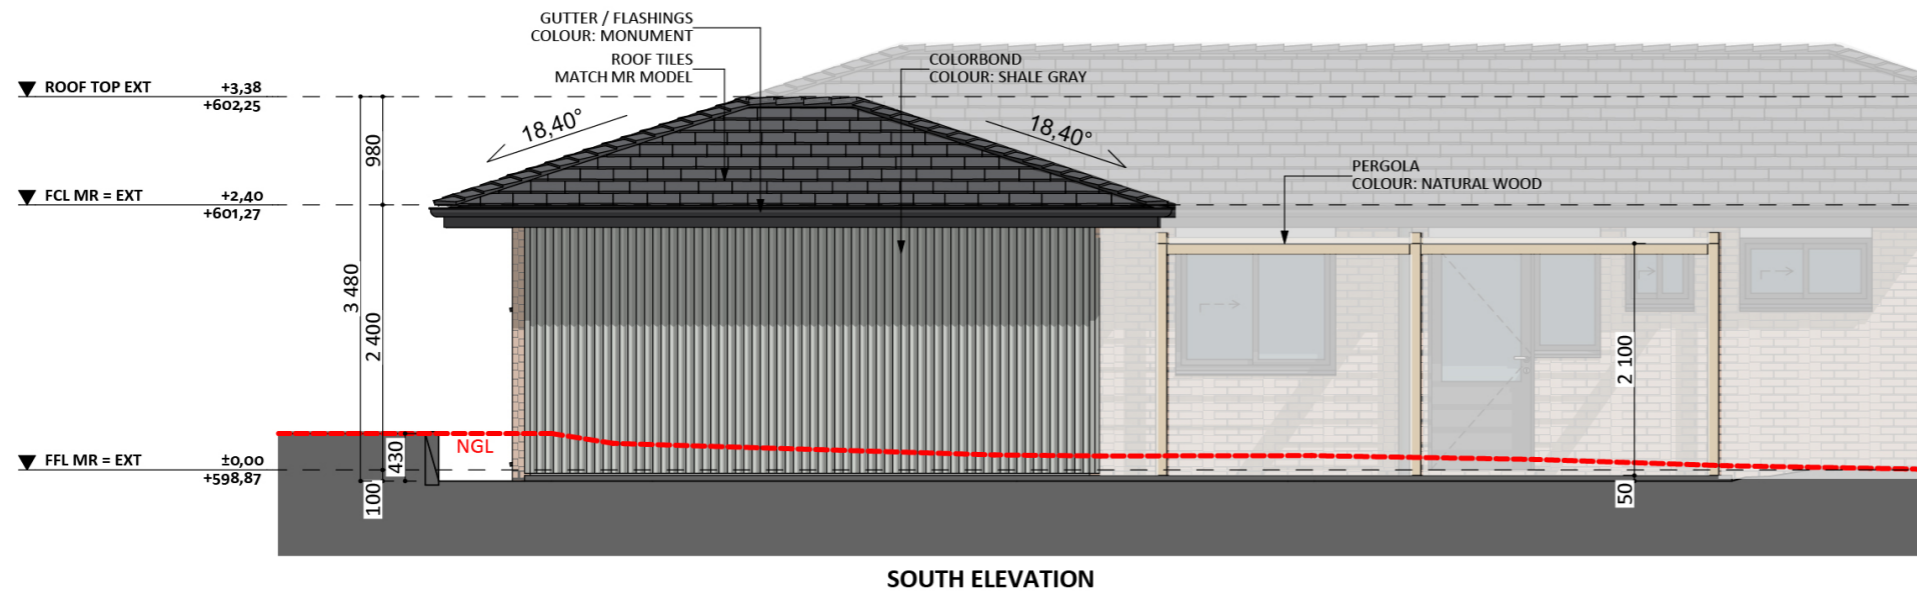

1182

ACT Building Lic: 2012767

FIXED
PRICE
EXTENSIONS

Gutters and Flashings
Colour: Monument

Roof Tiles
Colour: Match Existing

Pergola
Colour: Natural Wood

Weatherboards
Colour: Shale Grey

Window and Door Frames
Colour: Monument

An elevation is the height of the structure from ground level to the height of the roof.

An elevation is the height of the structure from ground level to the height of the roof.

 **FIXED
PRICE
EXTENSIONS**