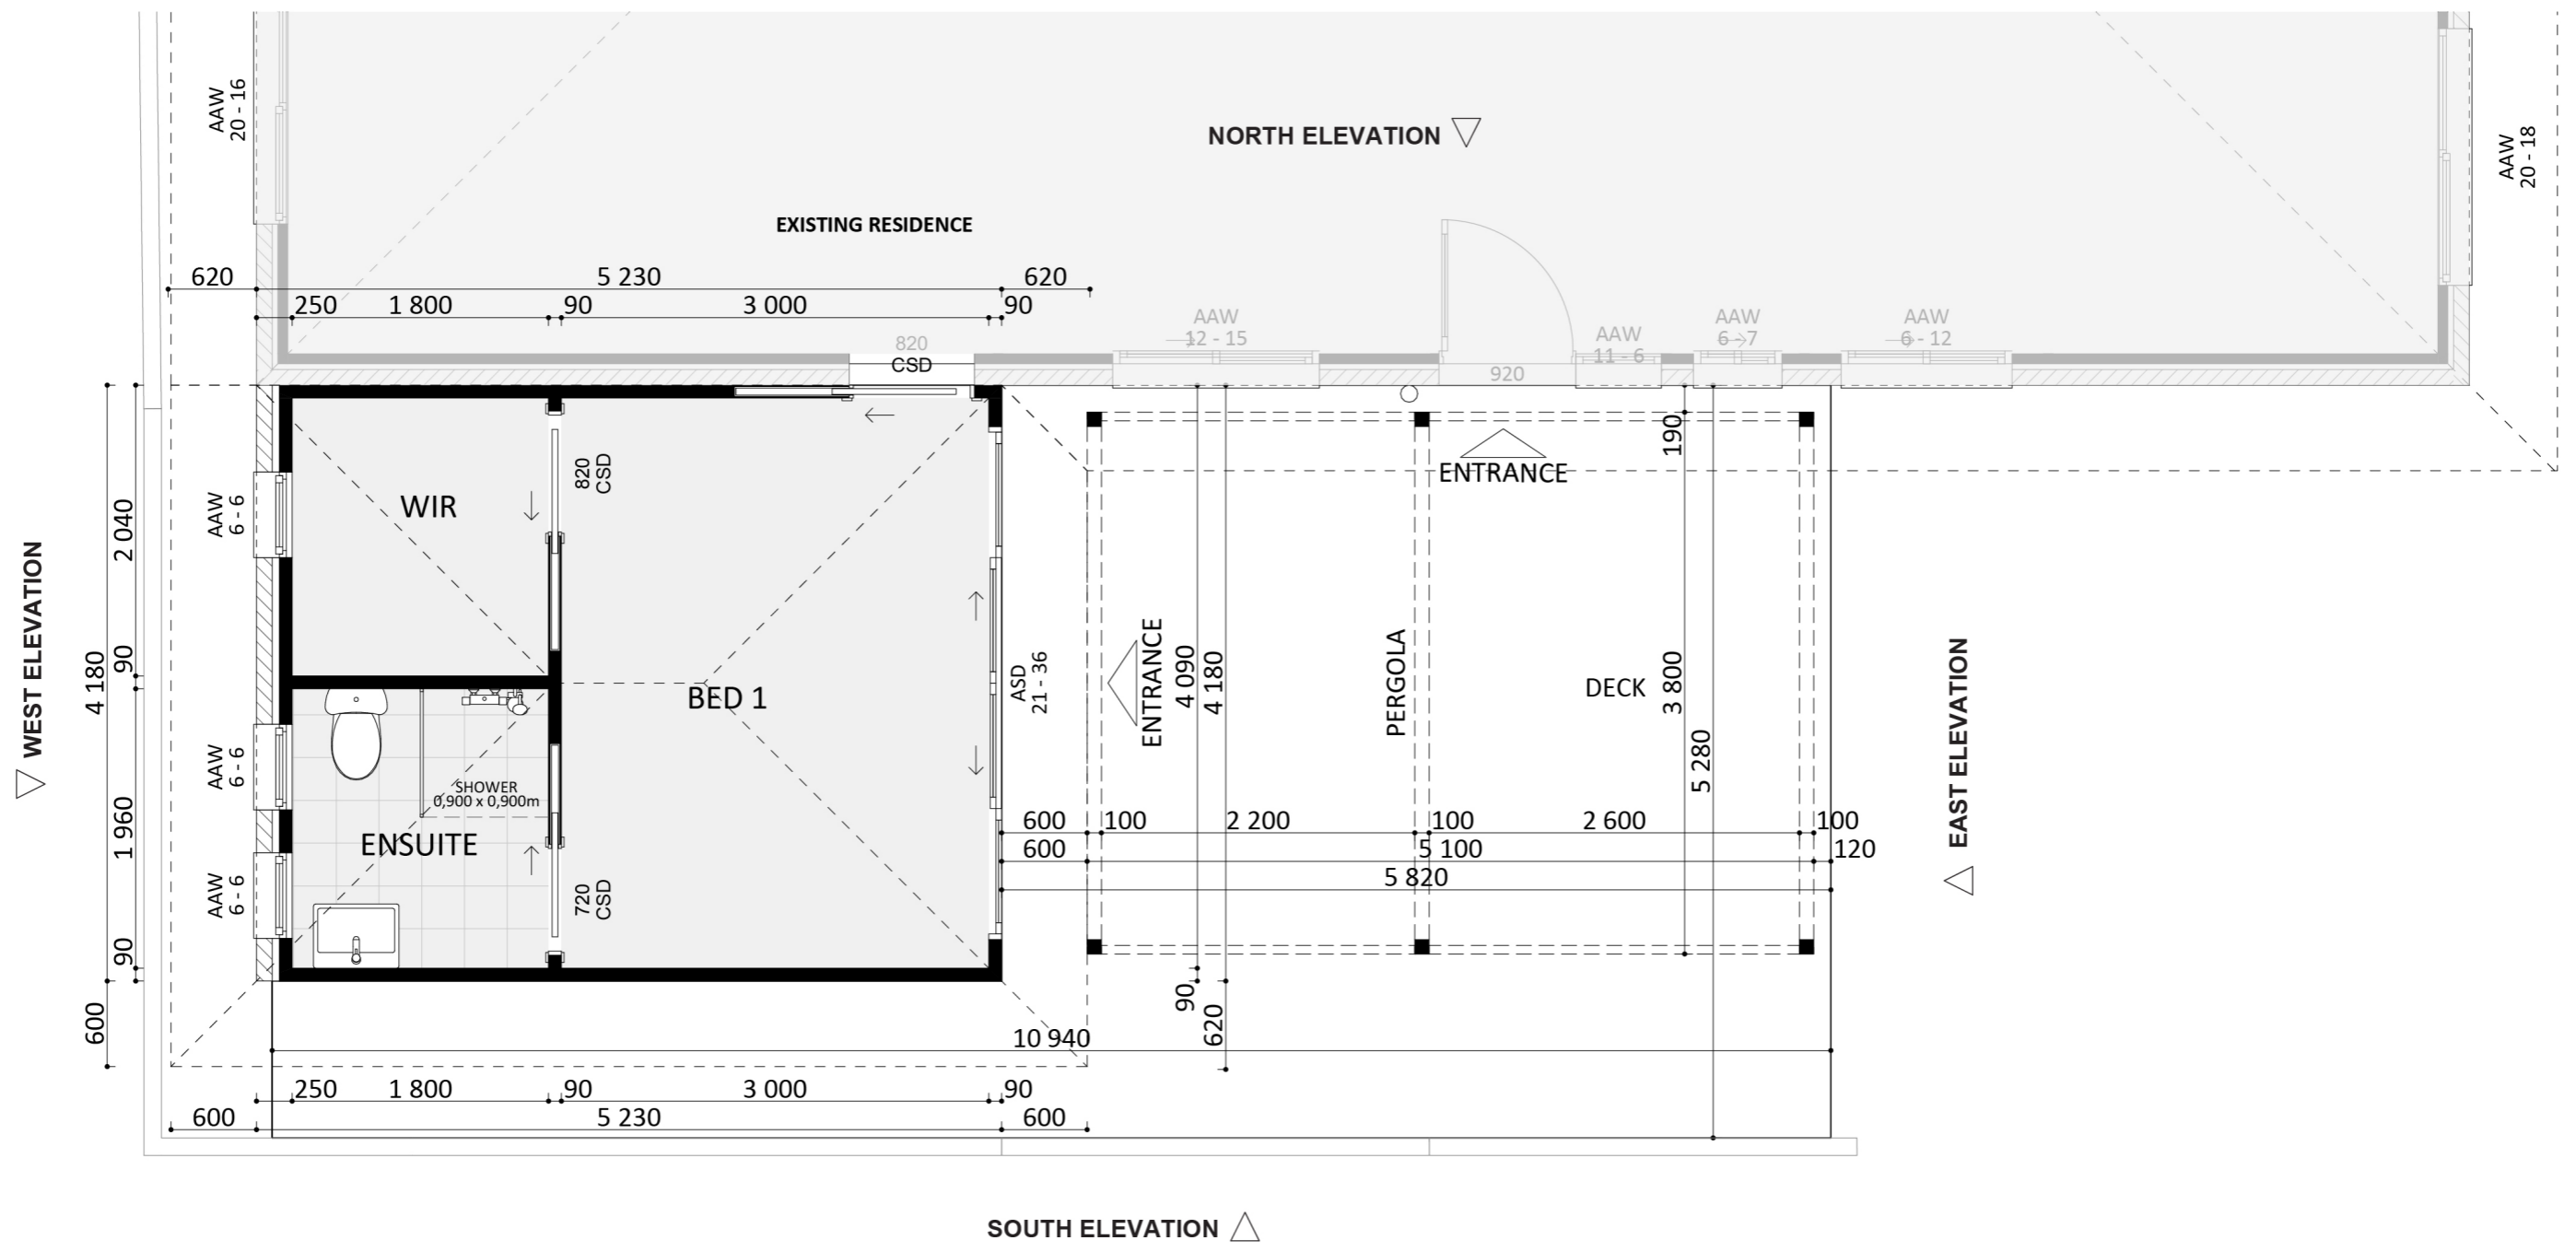

1182

ACT Building Lic: 2012767

FIXED
PRICE
EXTENSIONS

Gutters and Flashings
Colour: Monument

Roof Tiles
Colour: Match Existing

Pergola
Colour: Natural Wood

Weatherboards
Colour: Shale Grey

Window and Door Frames
Colour: Monument

An elevation is the height of the structure from ground level to the height of the roof.

An elevation is the height of the structure from ground level to the height of the roof.

 **FIXED
PRICE
EXTENSIONS**