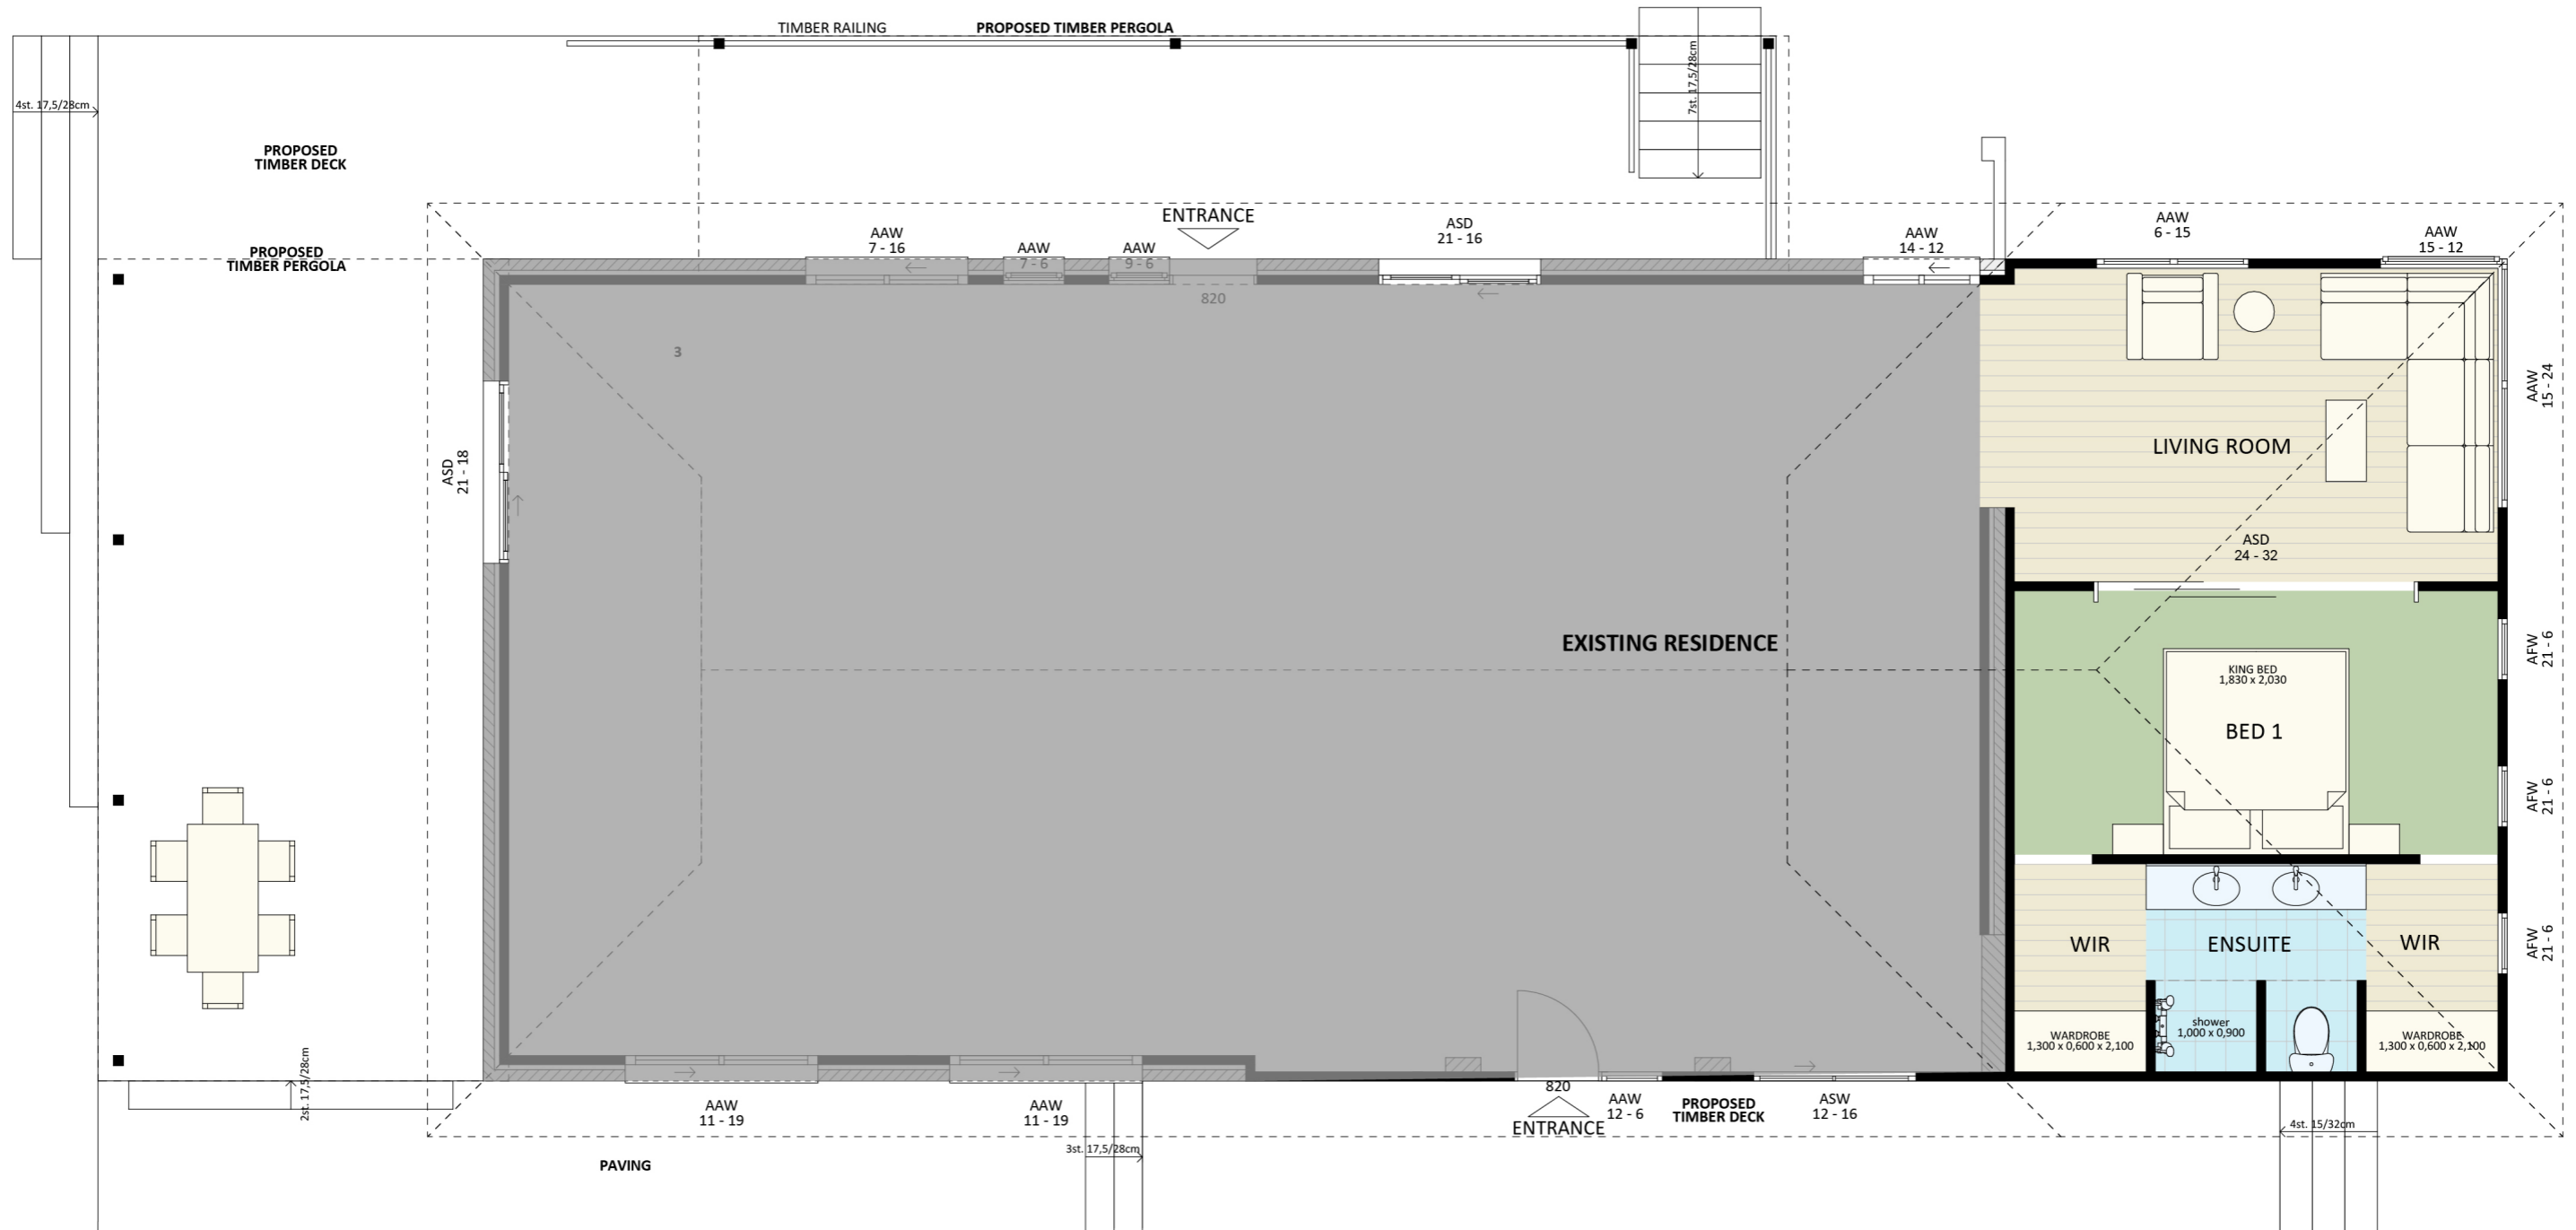

1179

ACT Building Lic: 2012767

**FIXED
PRICE
EXTENSIONS**

Roof Flashings
Colour: White

Cement Panels
Colour: White

Roof Tiles
Colour: Match Existing

Aluminium Window and Door Frames
Colour: Natural Wood

Brick
Colour: Dark Grey

An elevation is the height of the structure from ground level to the height of the roof.

ELEVATION 01

ELEVATION 02

An elevation is the height of the structure from ground level to the height of the roof.