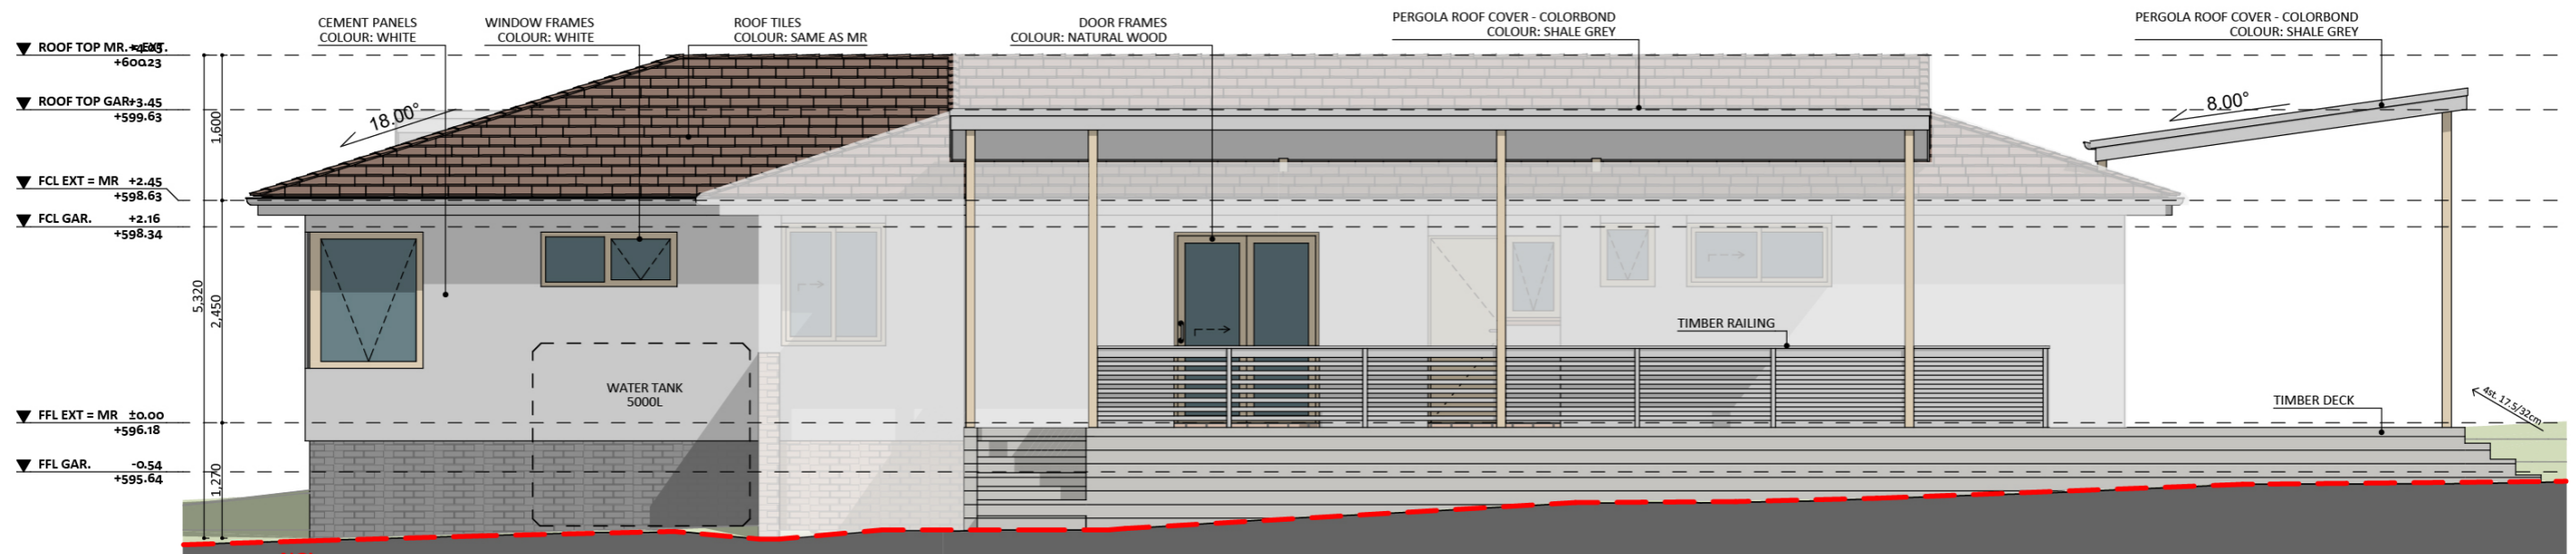

ELEVATION 04