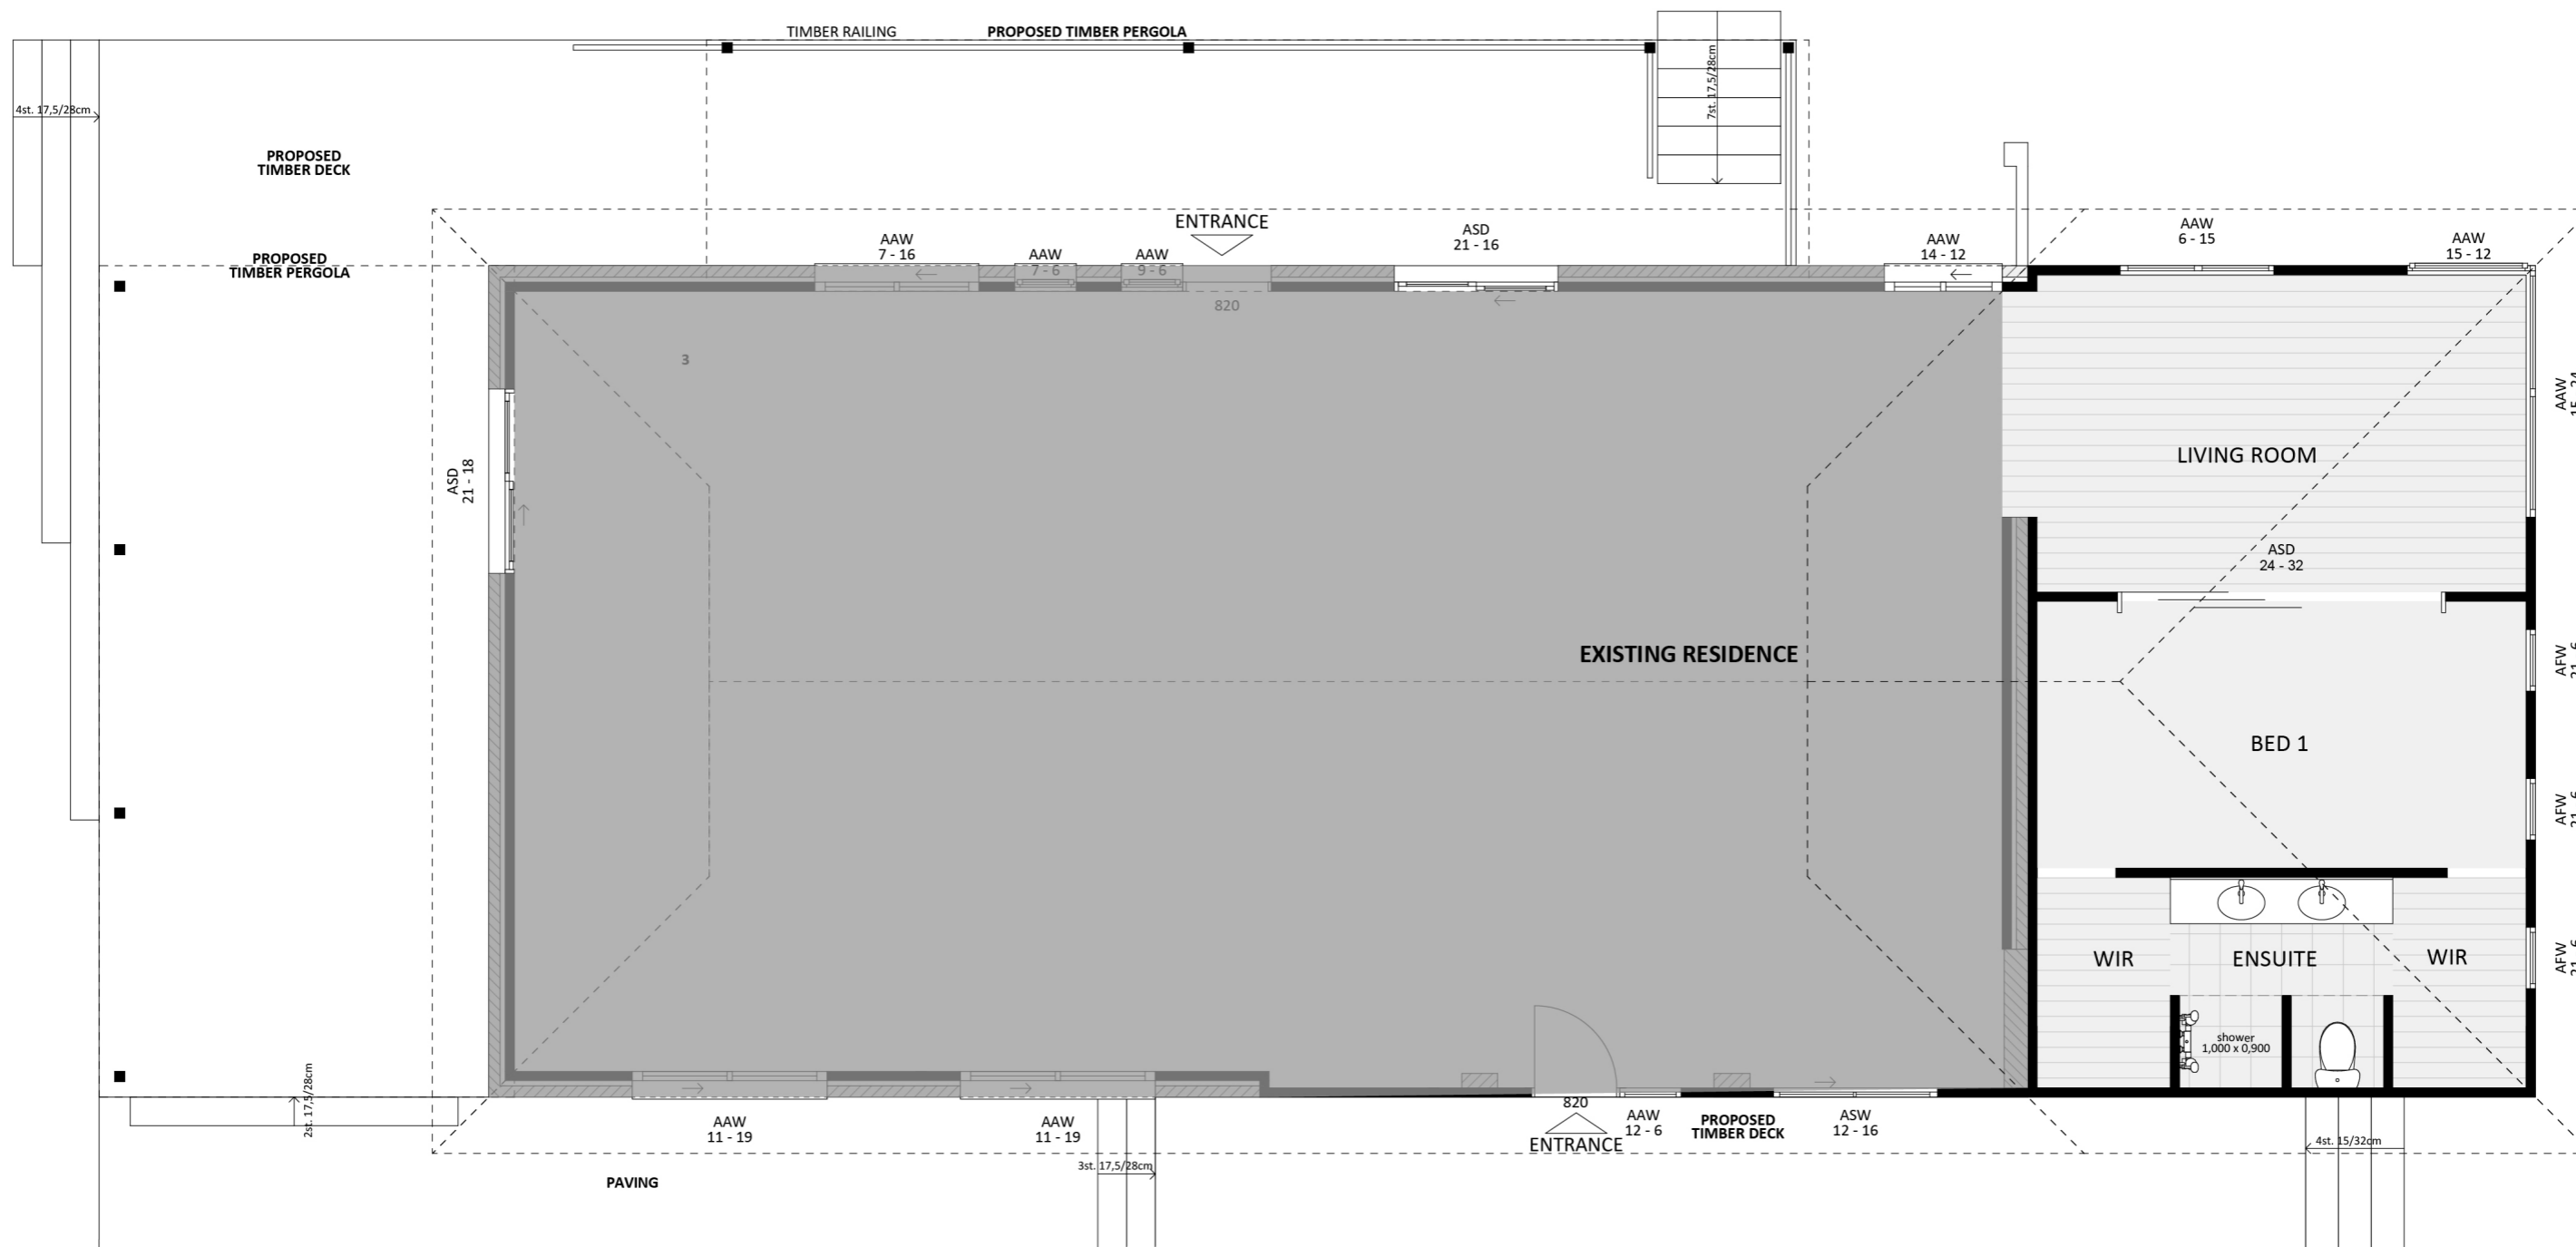

1179

ACT Building Lic: 2012767

**FIXED
PRICE
EXTENSIONS**

Roof Flashings
Colour: White

Cement Panels
Colour: White

Roof Tiles
Colour: Match Existing

Aluminium Window and Door Frames
Colour: Natural Wood

Brick
Colour: Dark Grey

An elevation is the height of the structure from ground level to the height of the roof.

ELEVATION 01

ELEVATION 02

An elevation is the height of the structure from ground level to the height of the roof.