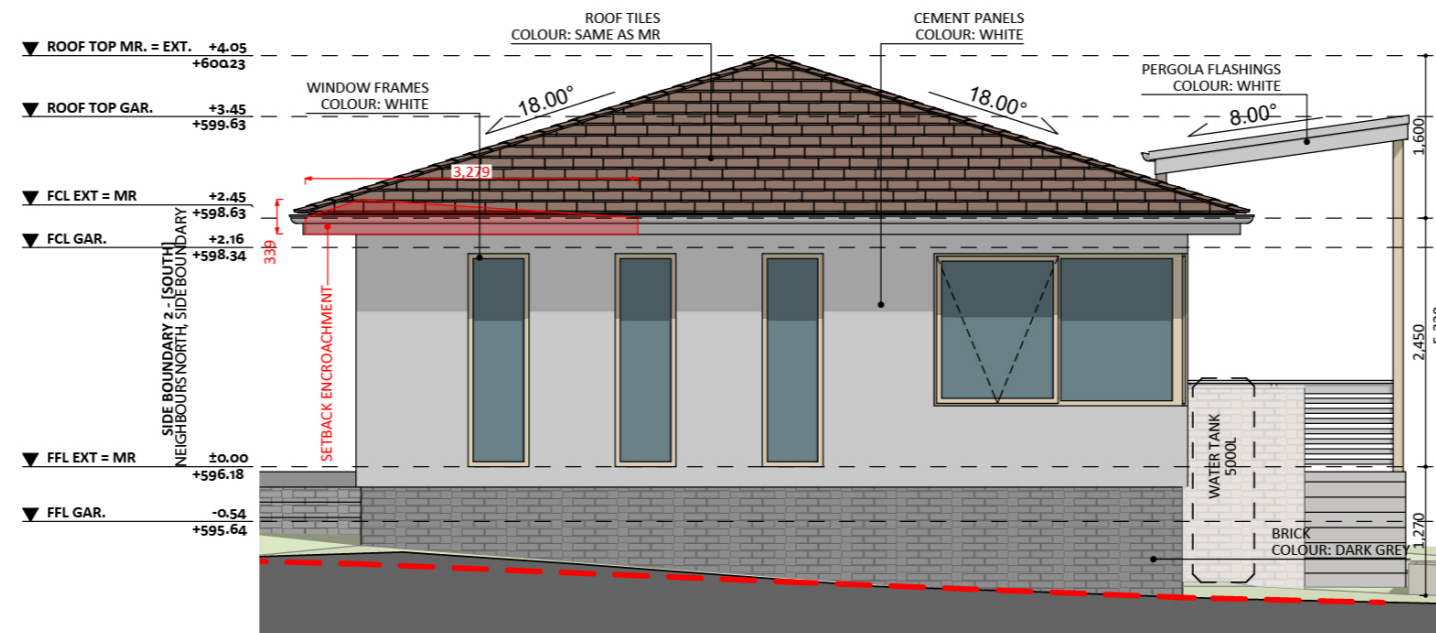

1179

ACT Building Lic: 2012767

**FIXED
PRICE
EXTENSIONS**

Roof Flashings
Colour: White

Cement Panels
Colour: White

Roof Tiles
Colour: Match Existing

Aluminium Window and Door Frames
Colour: Natural Wood

Brick
Colour: Dark Grey

An elevation is the height of the structure from ground level to the height of the roof.

ELEVATION 01

ELEVATION 02

An elevation is the height of the structure from ground level to the height of the roof.