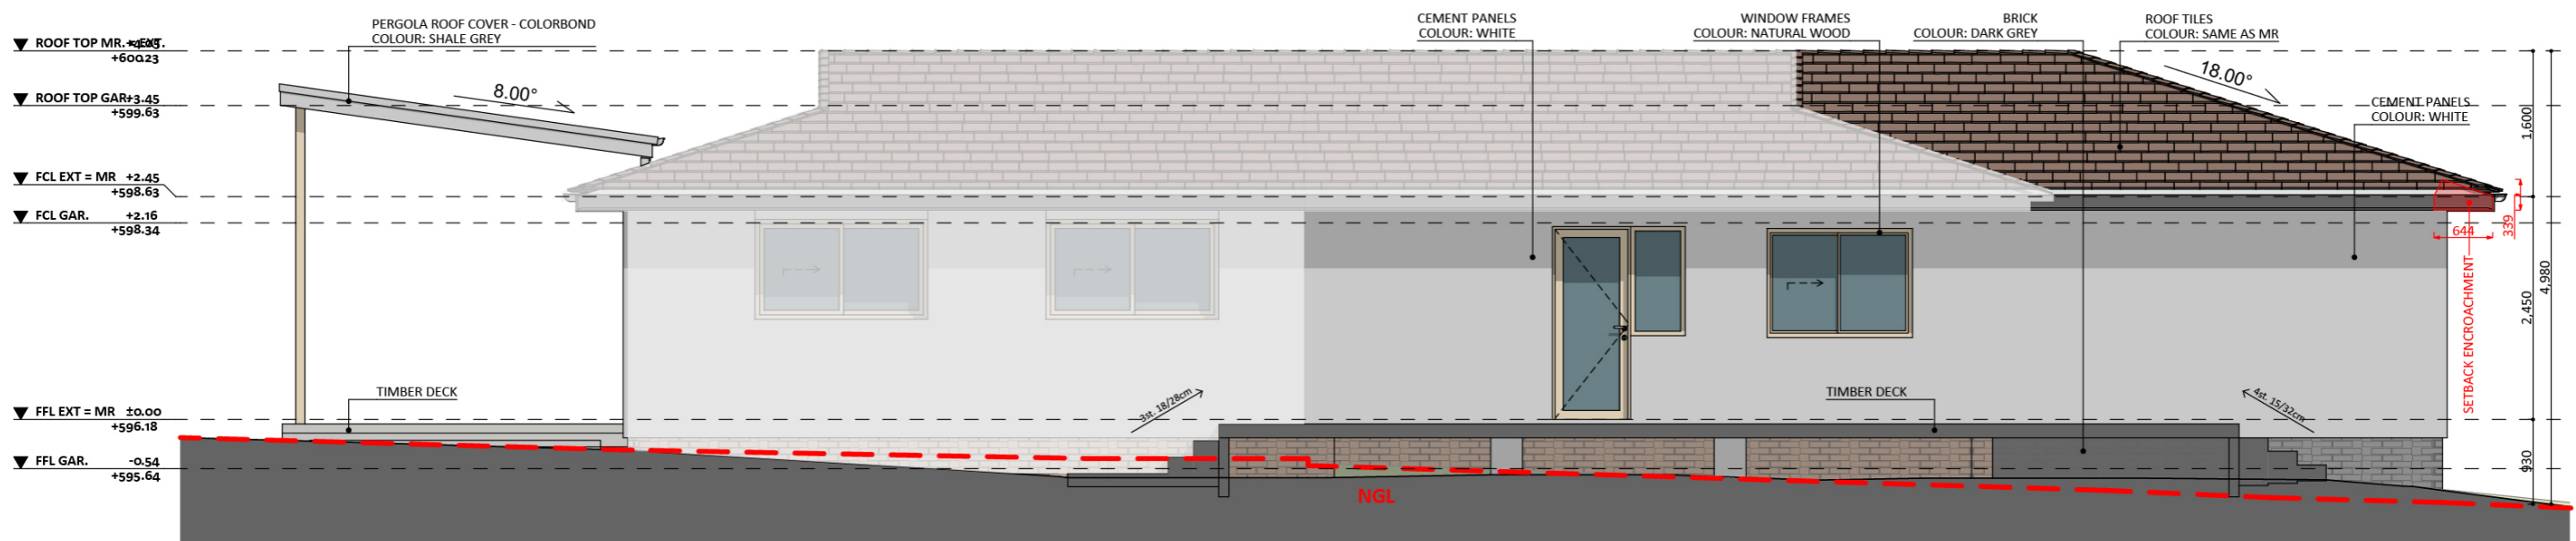

1179

ACT Building Lic: 2012767

**FIXED
PRICE
EXTENSIONS**

Roof Flashings
Colour: White

Cement Panels
Colour: White

Roof Tiles
Colour: Match Existing

Aluminium Window and Door Frames
Colour: Natural Wood

Brick
Colour: Dark Grey

An elevation is the height of the structure from ground level to the height of the roof.

ELEVATION 01

ELEVATION 02

An elevation is the height of the structure from ground level to the height of the roof.