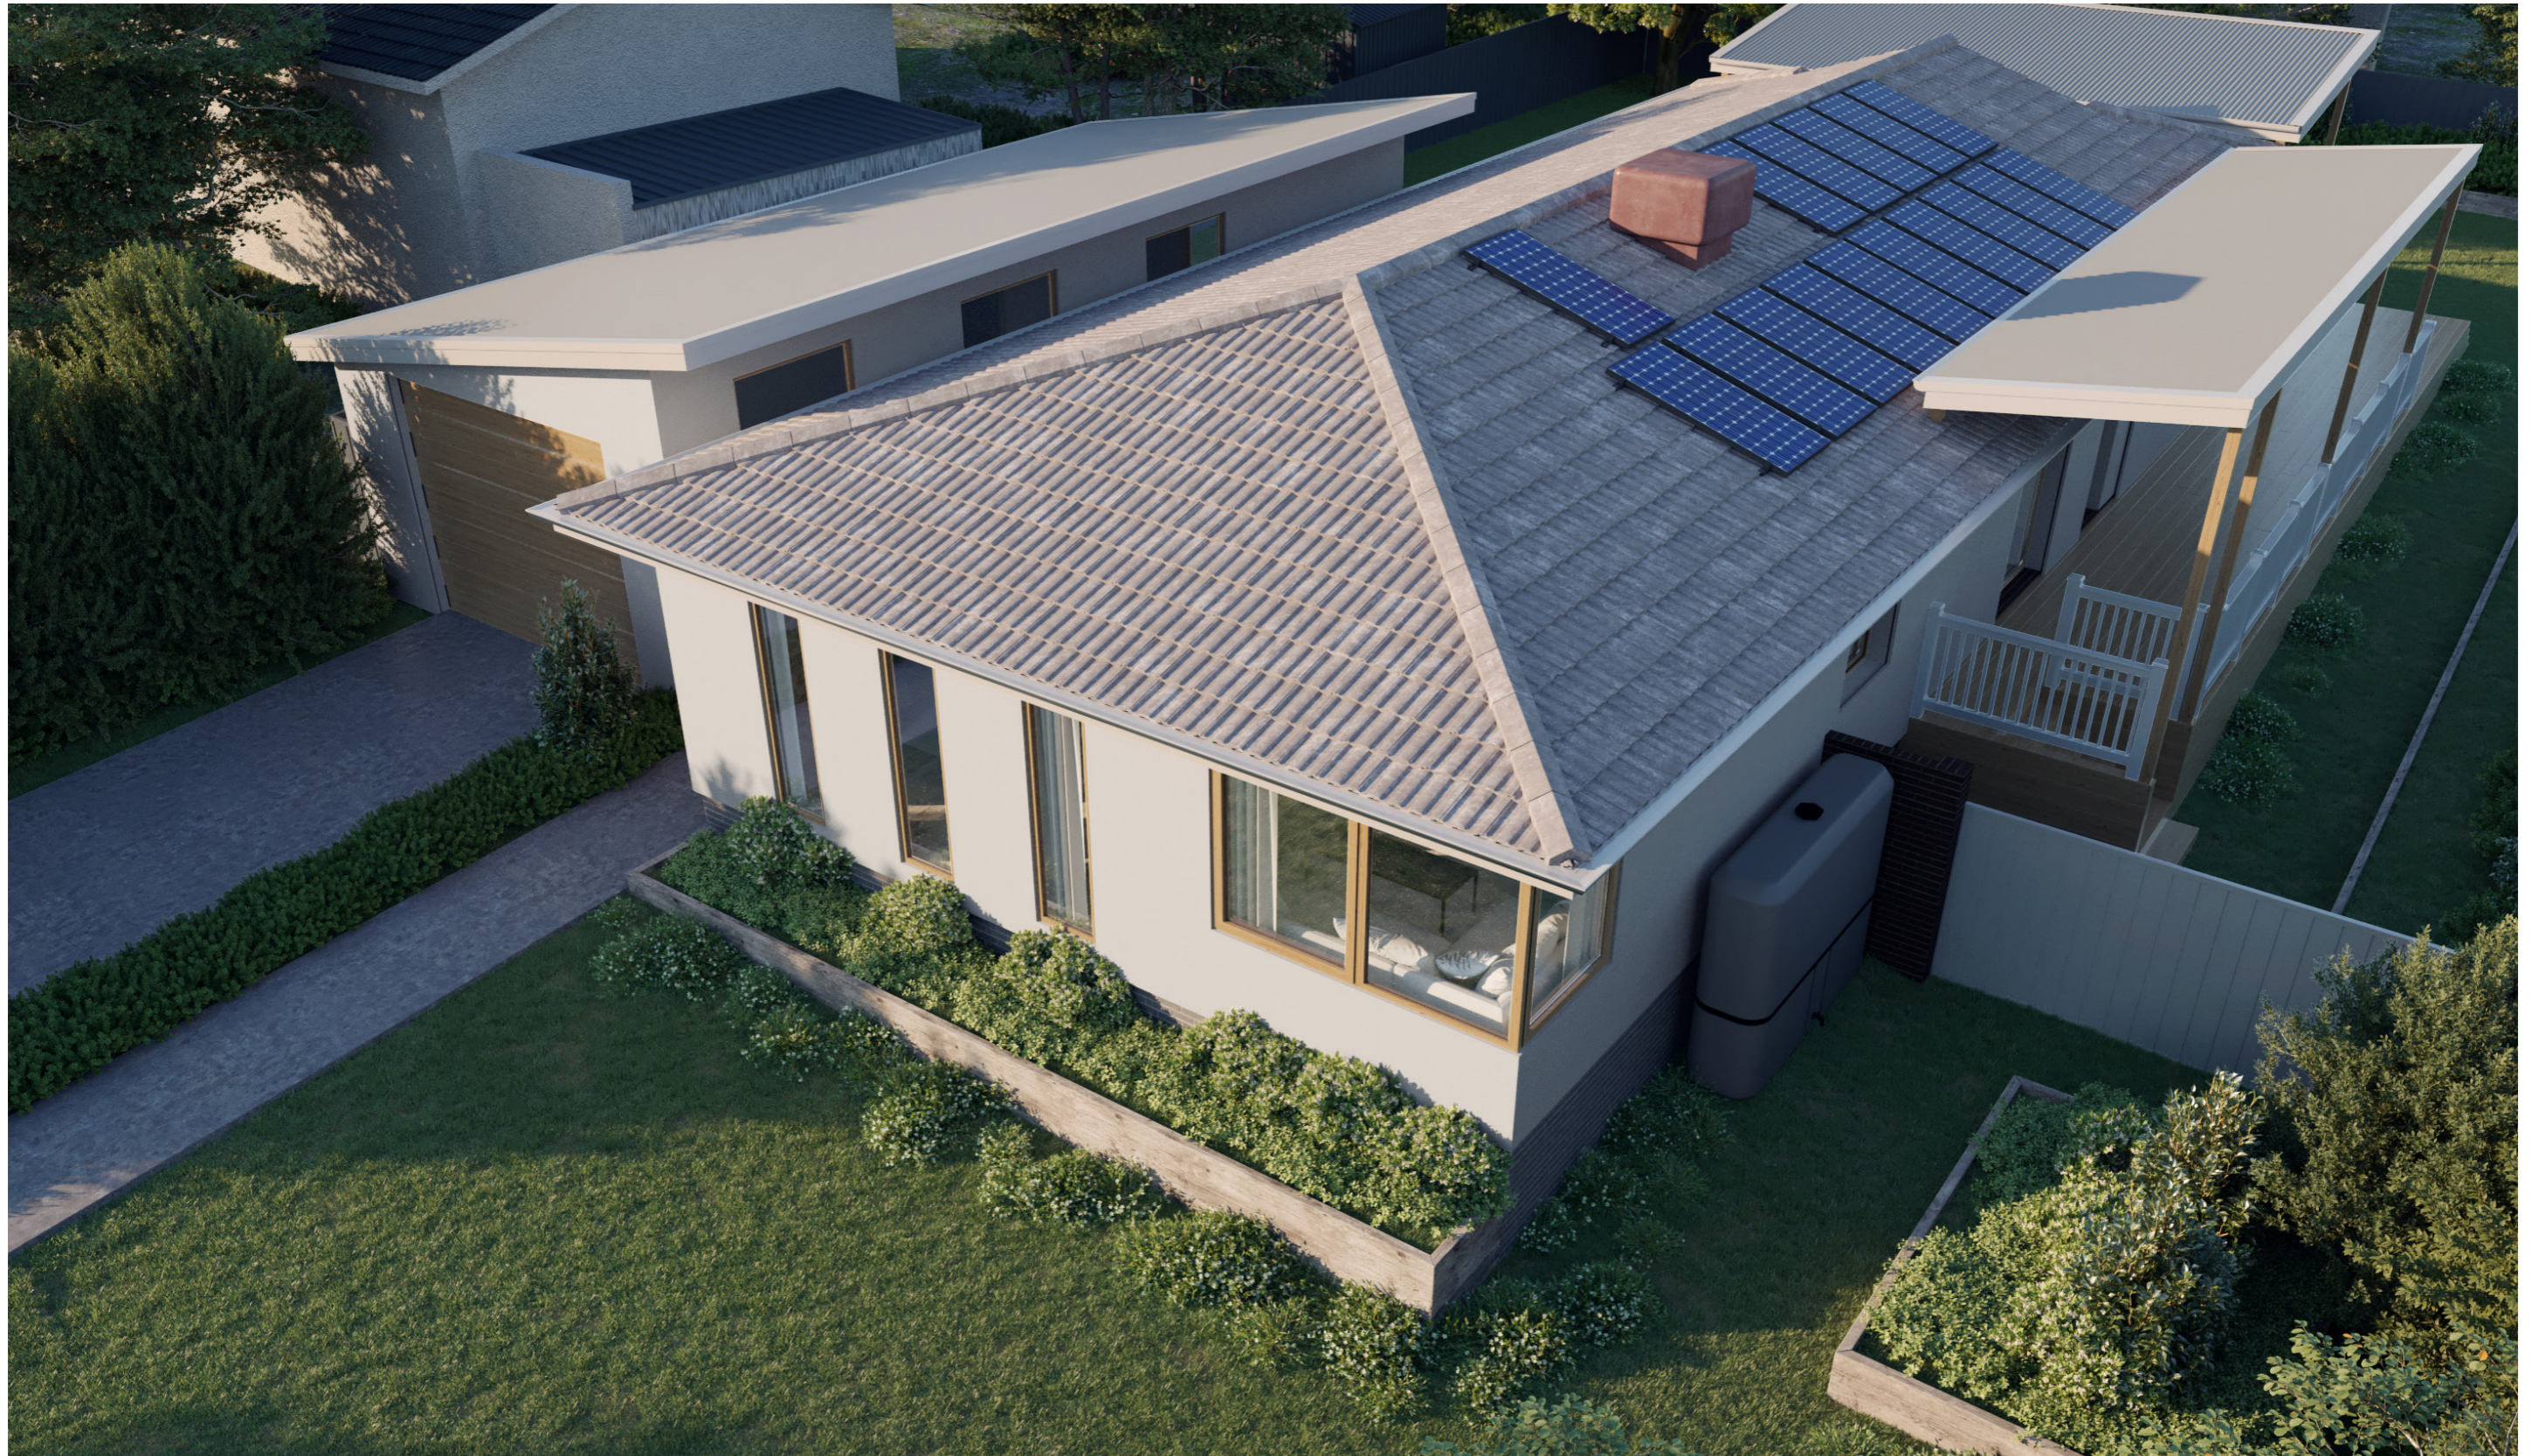

1179

ACT Building Lic: 2012767

**FIXED
PRICE
EXTENSIONS**

Roof Flashings
Colour: White

Cement Panels
Colour: White

Roof Tiles
Colour: Match Existing

Aluminium Window and Door Frames
Colour: Natural Wood

Brick
Colour: Dark Grey

An elevation is the height of the structure from ground level to the height of the roof.

ELEVATION 01

ELEVATION 02

An elevation is the height of the structure from ground level to the height of the roof.