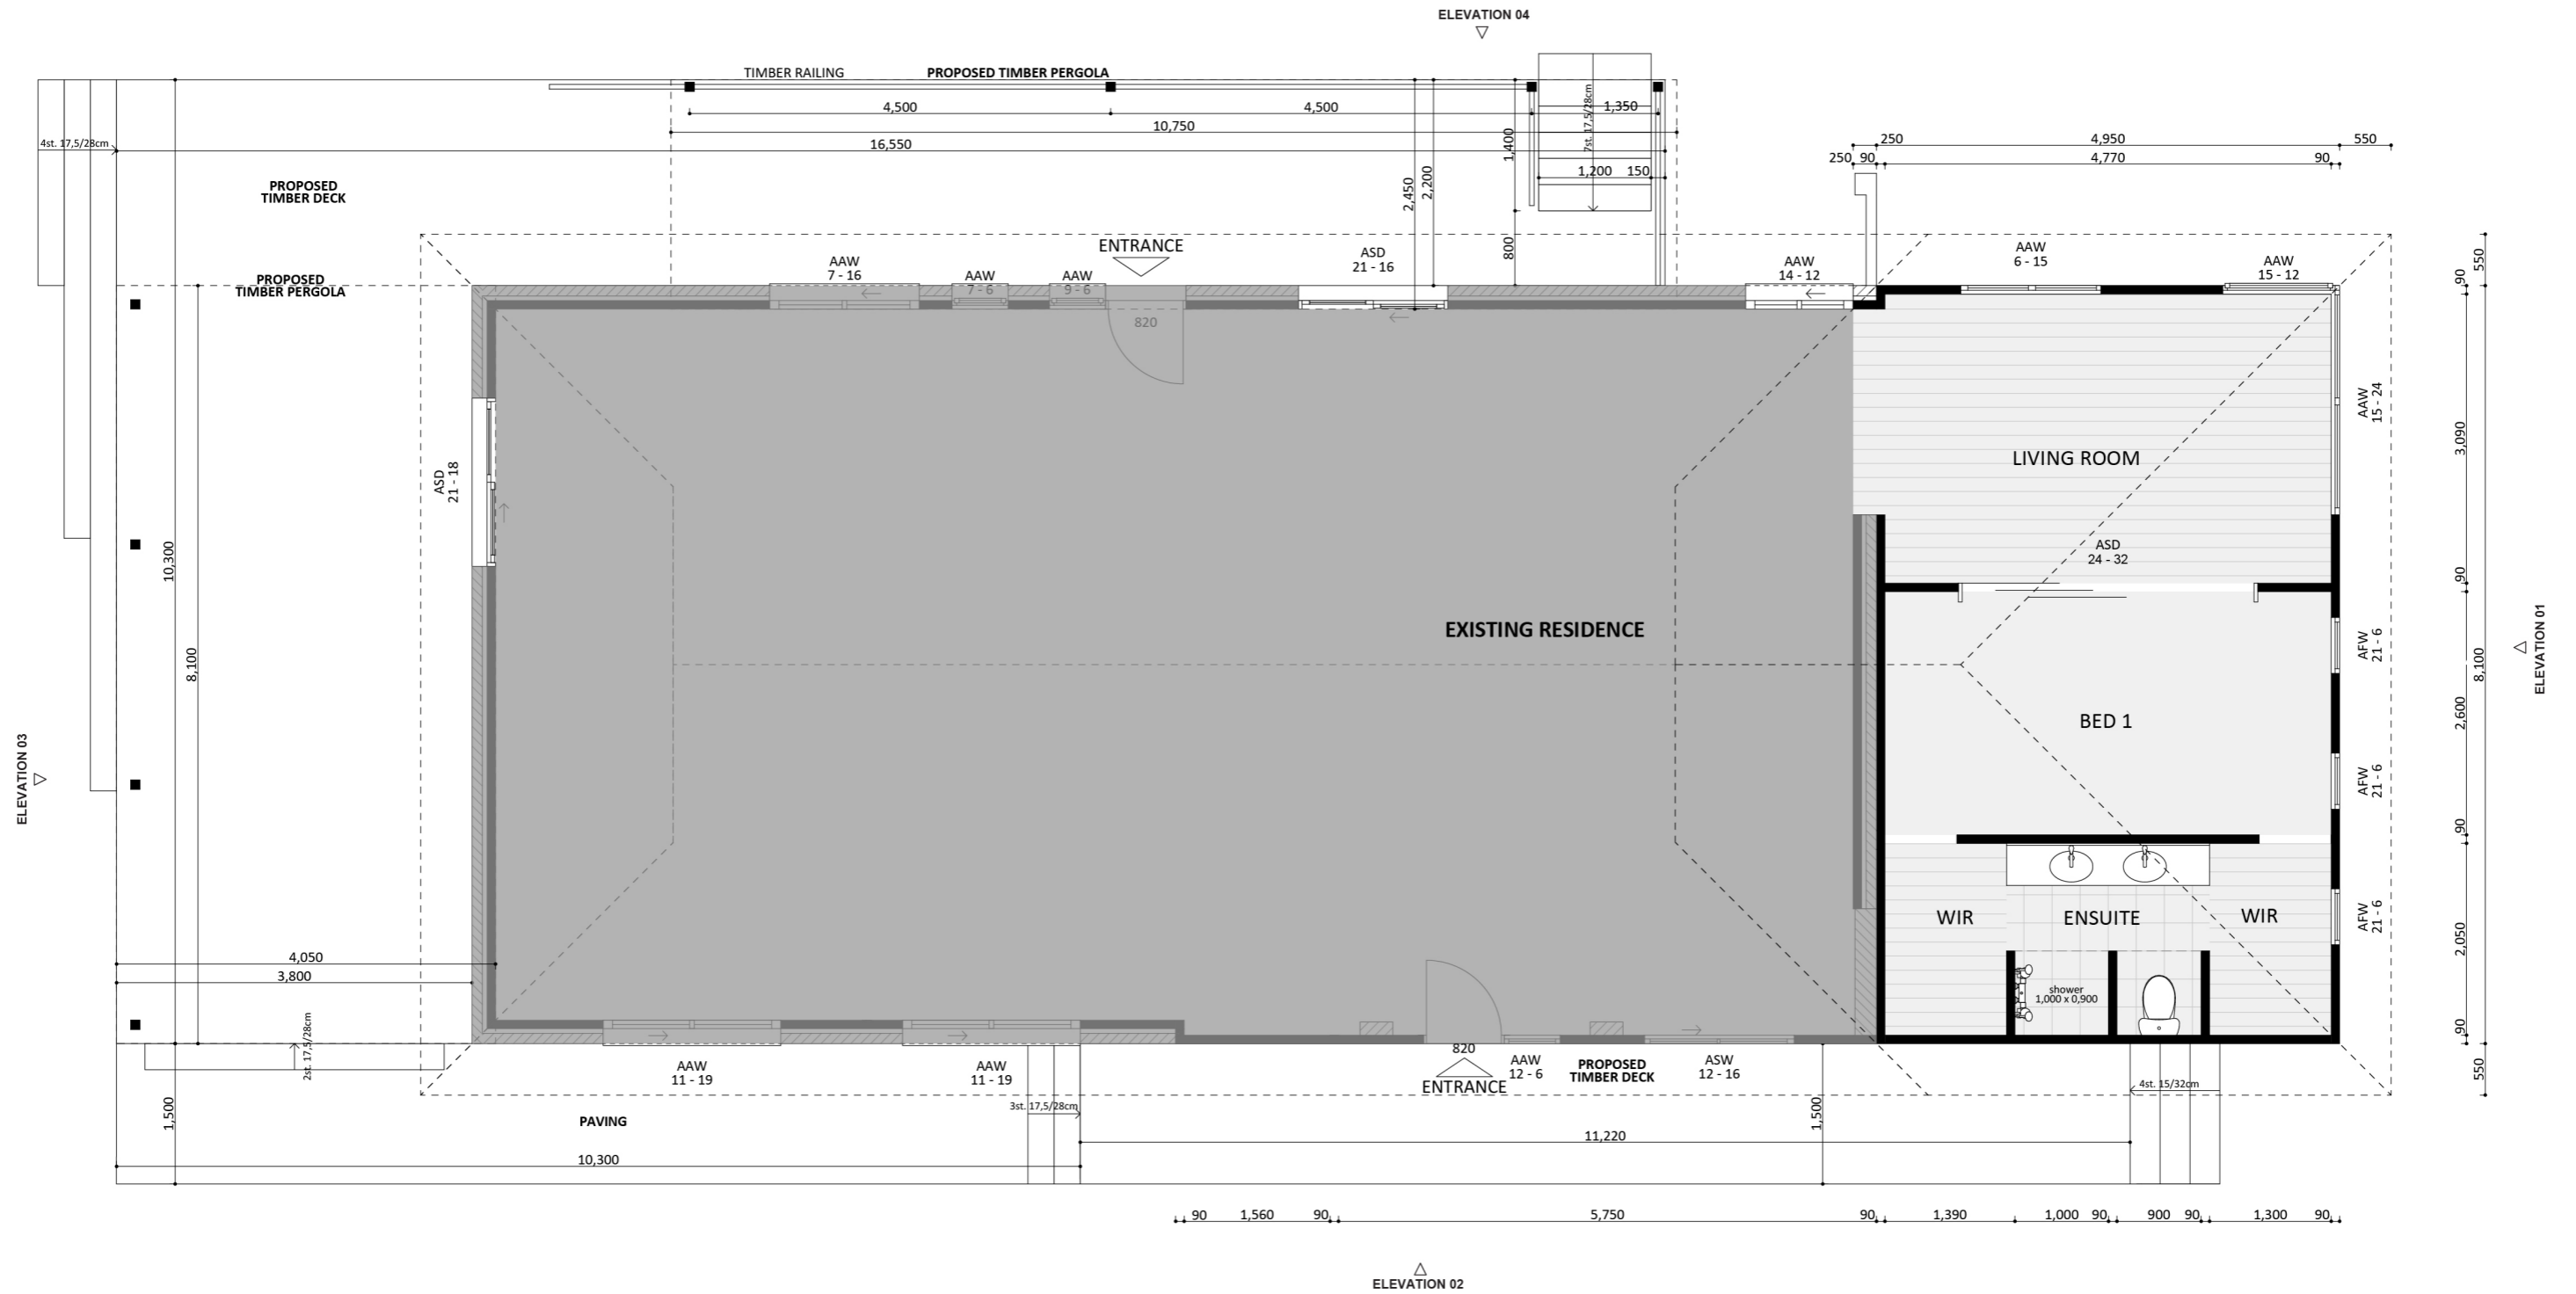

1179

ACT Building Lic: 2012767

**FIXED
PRICE
EXTENSIONS**

Roof Flashings
Colour: White

Cement Panels
Colour: White

Roof Tiles
Colour: Match Existing

Aluminium Window and Door Frames
Colour: Natural Wood

Brick
Colour: Dark Grey

An elevation is the height of the structure from ground level to the height of the roof.

ELEVATION 01

ELEVATION 02

An elevation is the height of the structure from ground level to the height of the roof.