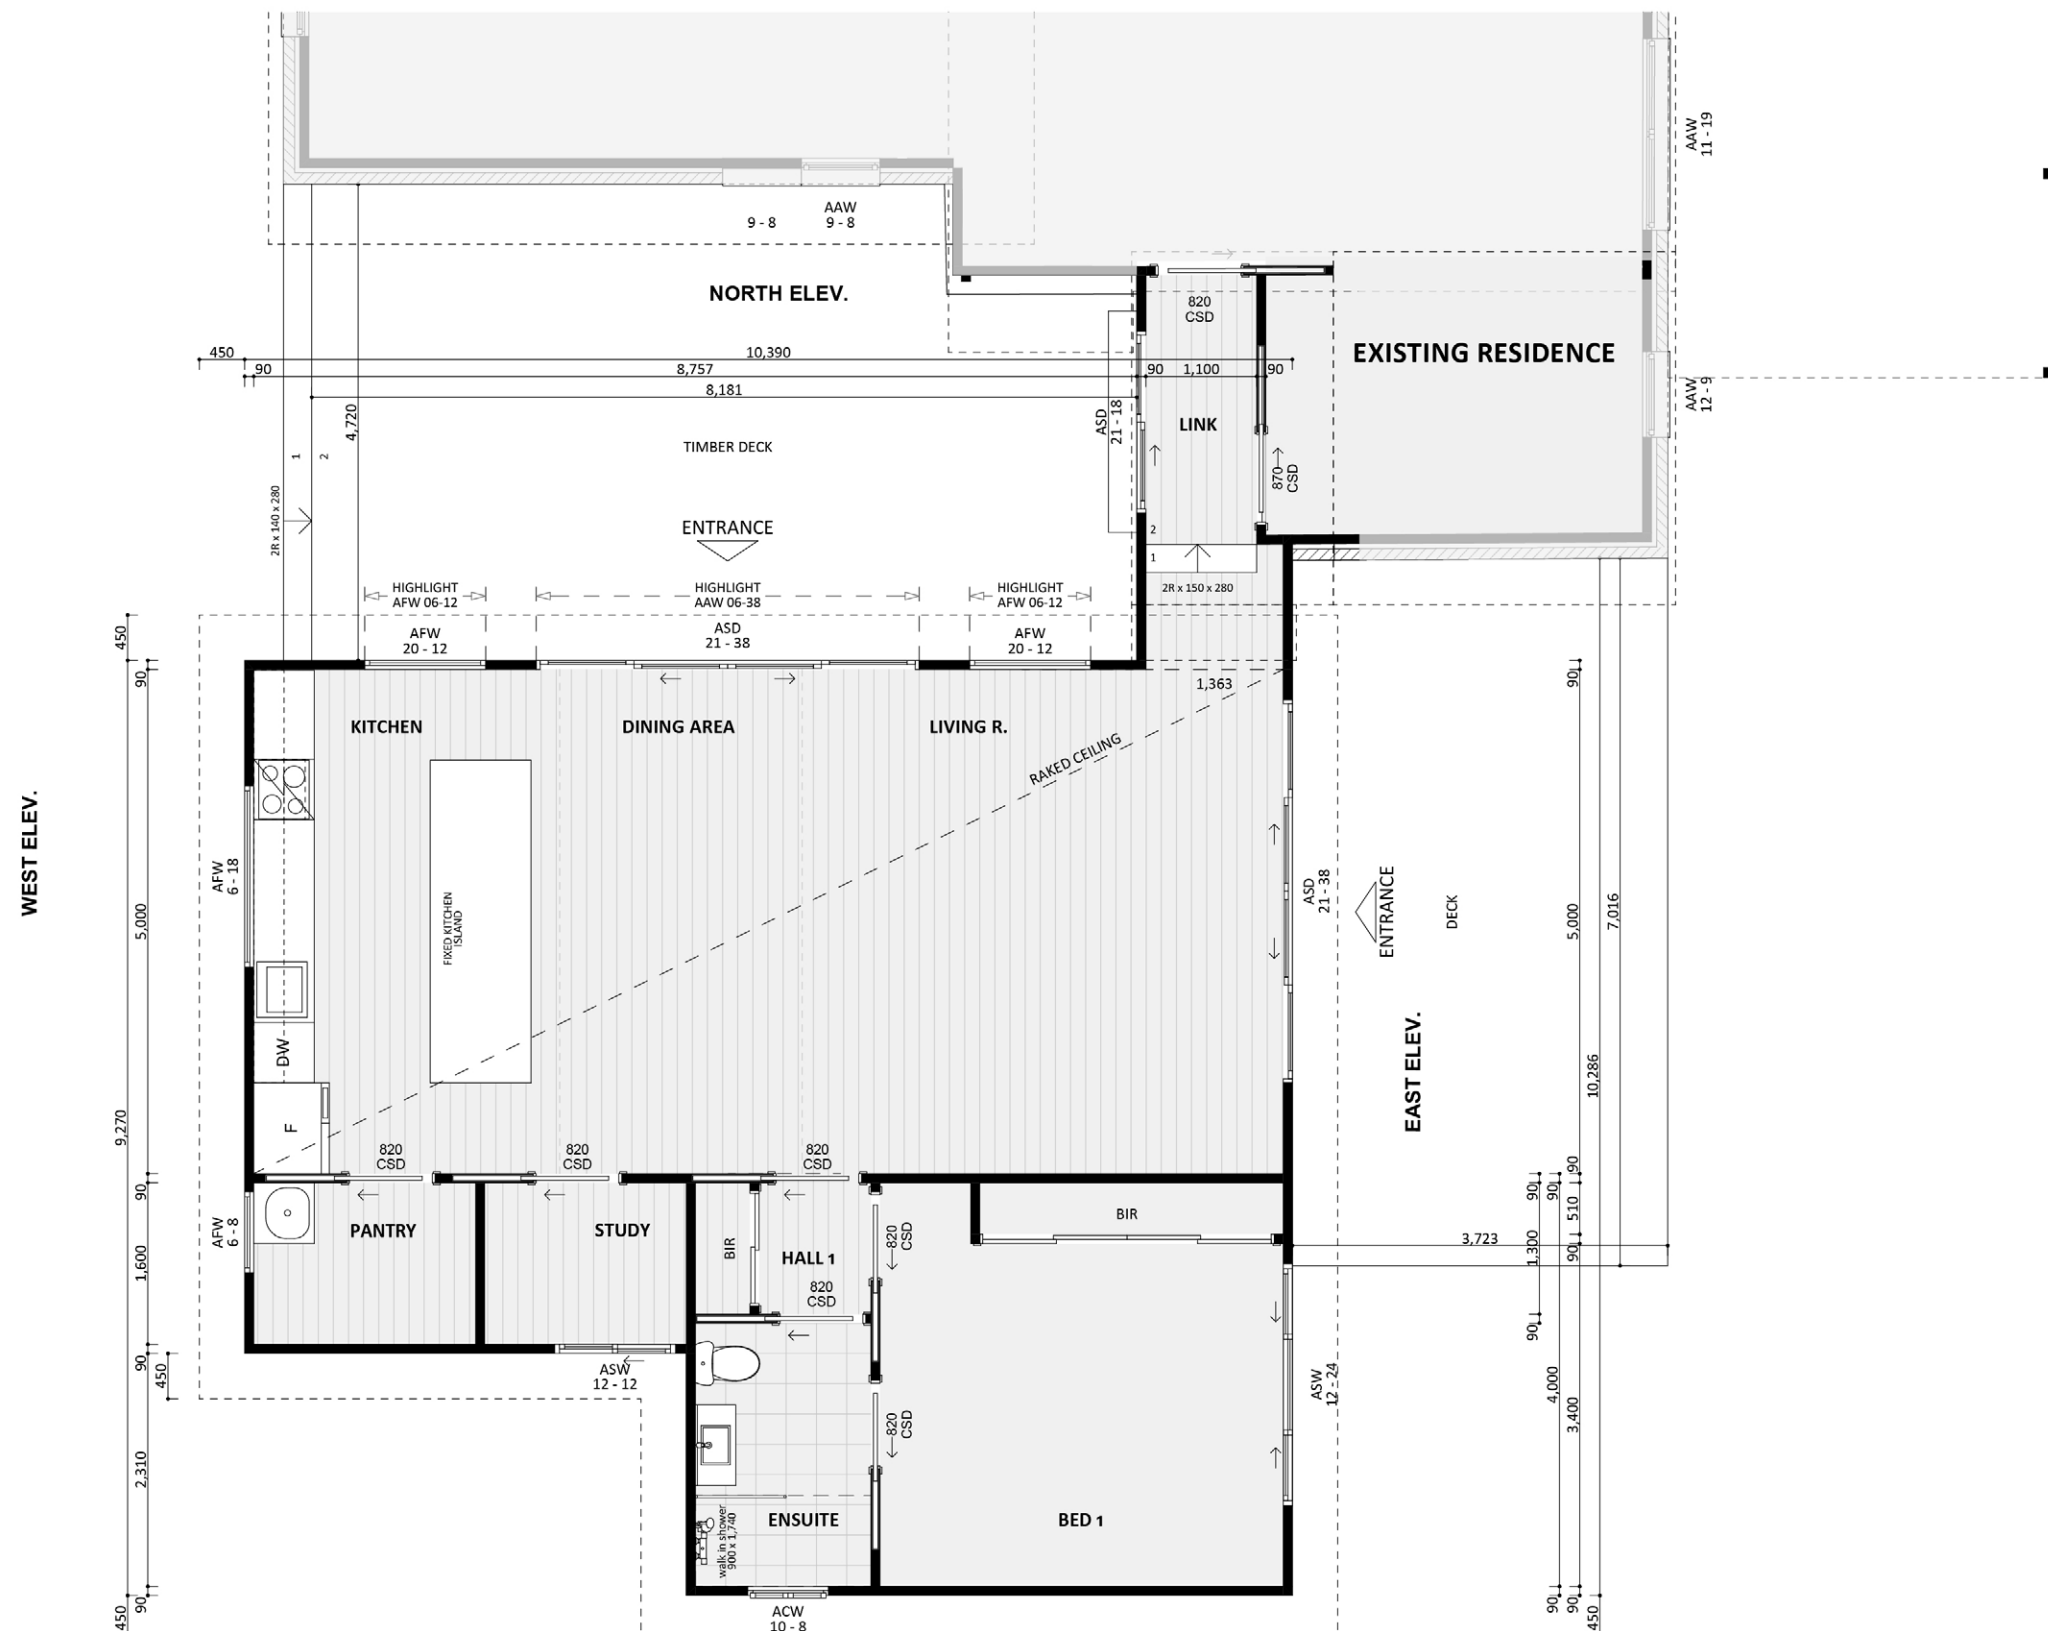

1178

ACT Building Lic: 2012767

FIXED
PRICE
EXTENSIONS

Colorbond Roof Covering
Colour: Shale Grey

Gutters and Pipes
Colour: Basalt

Weatherex Horizontal Selflock V Groove
Colour: Natural

James Hardie Axon Vertical Cladding
Colour: Basalt

Brick
Colour: Similar to Existing

An elevation is the height of the structure from ground level to the height of the roof.

An elevation is the height of the structure from ground level to the height of the roof.