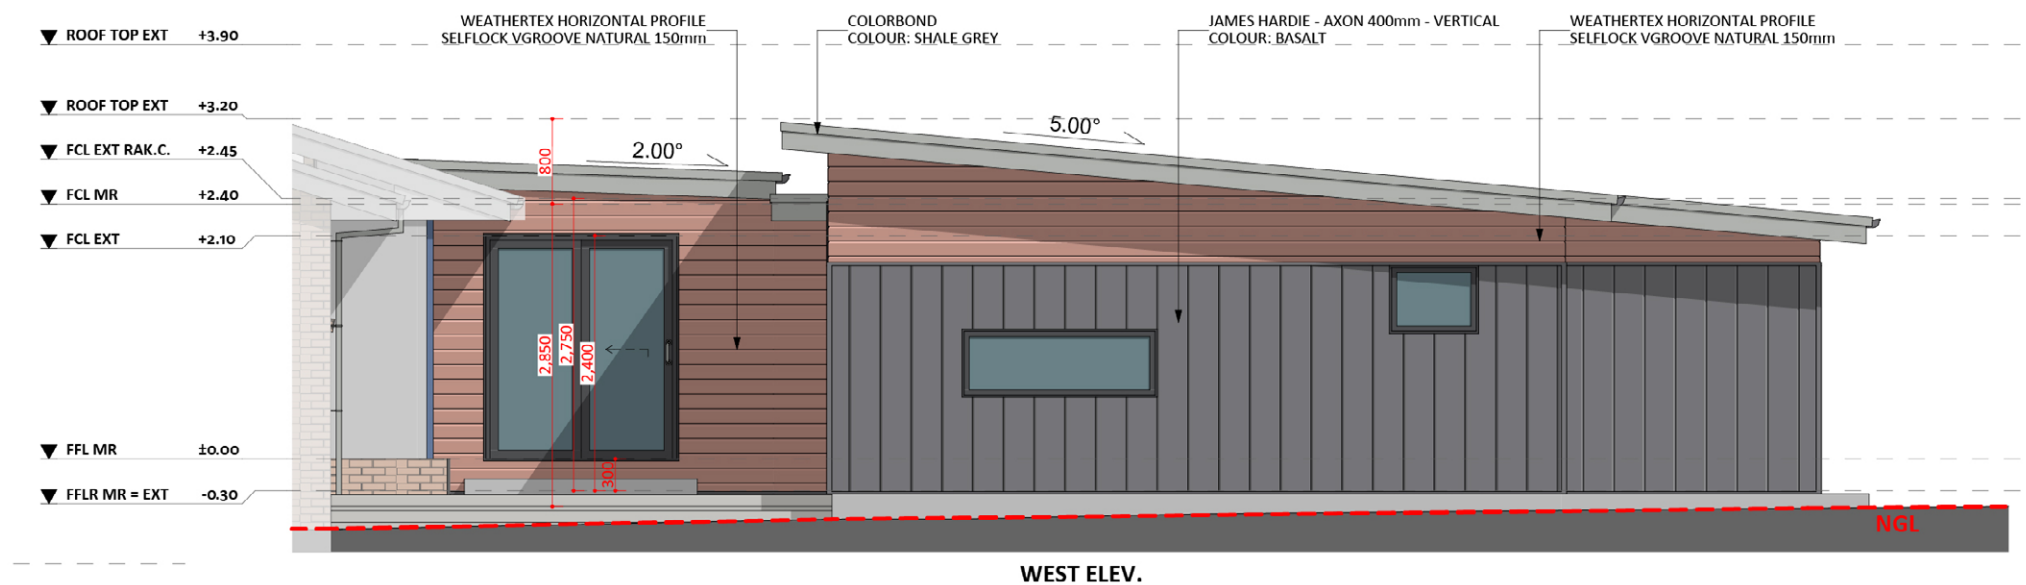

1178

ACT Building Lic: 2012767

FIXED
PRICE
EXTENSIONS

Colorbond Roof Covering
Colour: Shale Grey

Gutters and Pipes
Colour: Basalt

Weatherex Horizontal Selflock V Groove
Colour: Natural

James Hardie Axon Vertical Cladding
Colour: Basalt

Brick
Colour: Similar to Existing

An elevation is the height of the structure from ground level to the height of the roof.

An elevation is the height of the structure from ground level to the height of the roof.