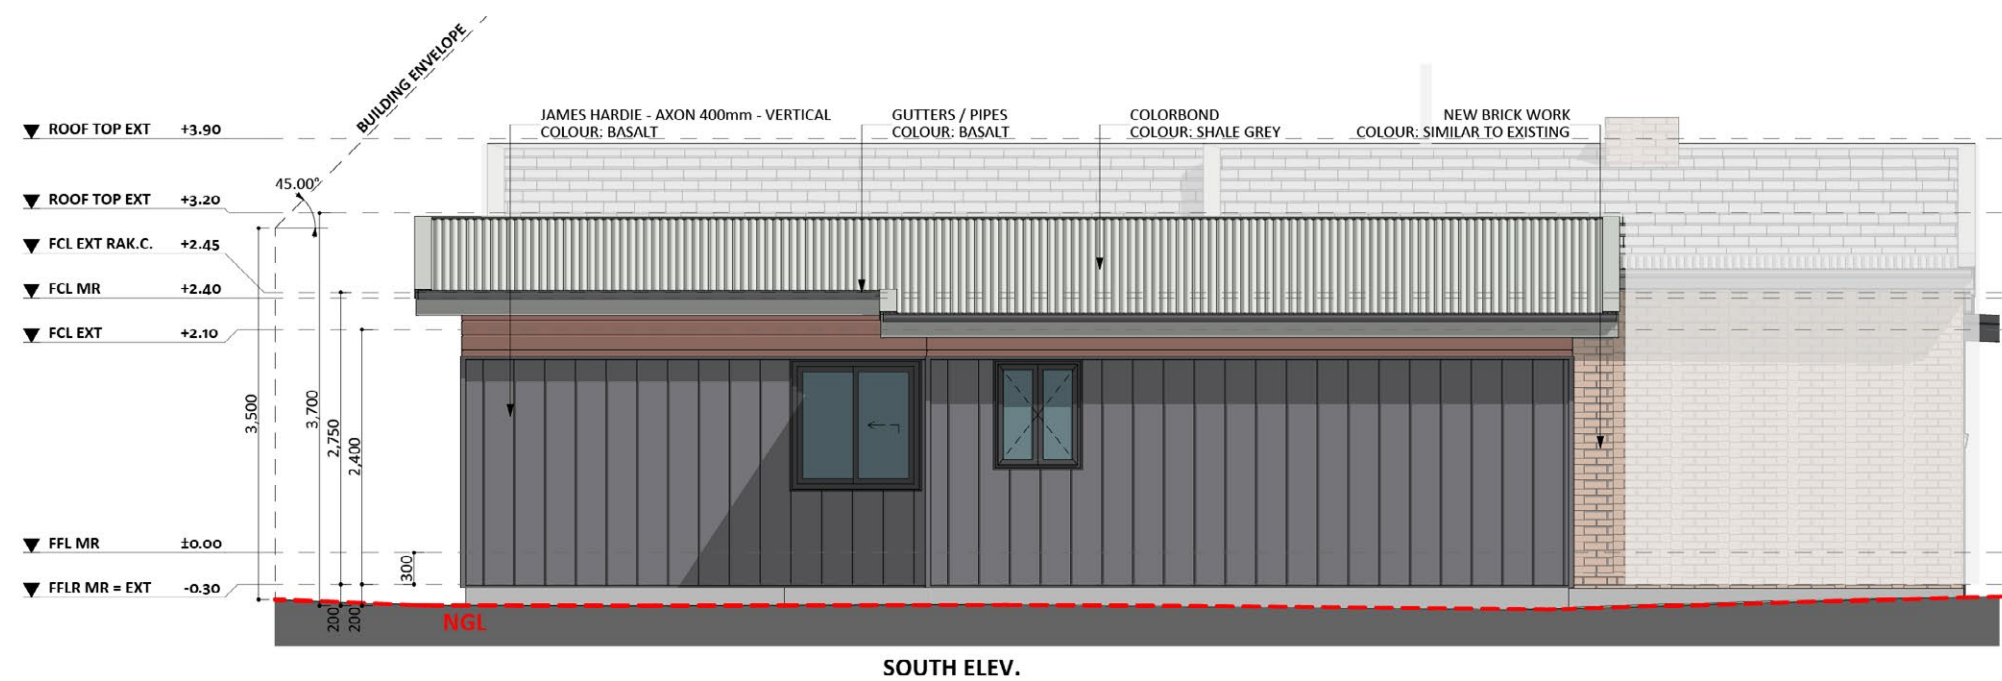

1178

ACT Building Lic: 2012767

FIXED
PRICE
EXTENSIONS

Colorbond Roof Covering
Colour: Shale Grey

Gutters and Pipes
Colour: Basalt

Weatherex Horizontal Selflock V Groove
Colour: Natural

James Hardie Axon Vertical Cladding
Colour: Basalt

Brick
Colour: Similar to Existing

An elevation is the height of the structure from ground level to the height of the roof.

An elevation is the height of the structure from ground level to the height of the roof.