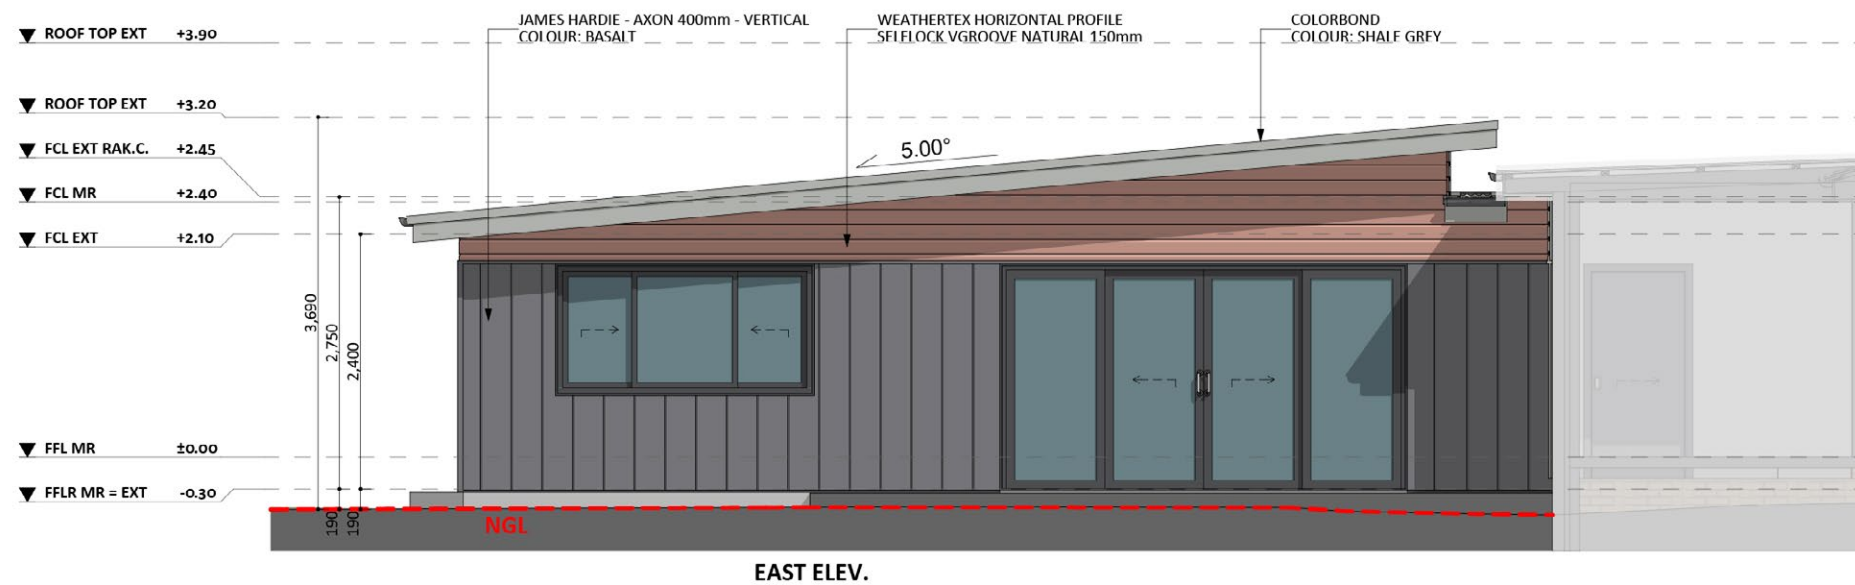

1178

ACT Building Lic: 2012767

FIXED
PRICE
EXTENSIONS

Colorbond Roof Covering
Colour: Shale Grey

Gutters and Pipes
Colour: Basalt

Weatherex Horizontal Selflock V Groove
Colour: Natural

James Hardie Axon Vertical Cladding
Colour: Basalt

Brick
Colour: Similar to Existing

An elevation is the height of the structure from ground level to the height of the roof.

An elevation is the height of the structure from ground level to the height of the roof.