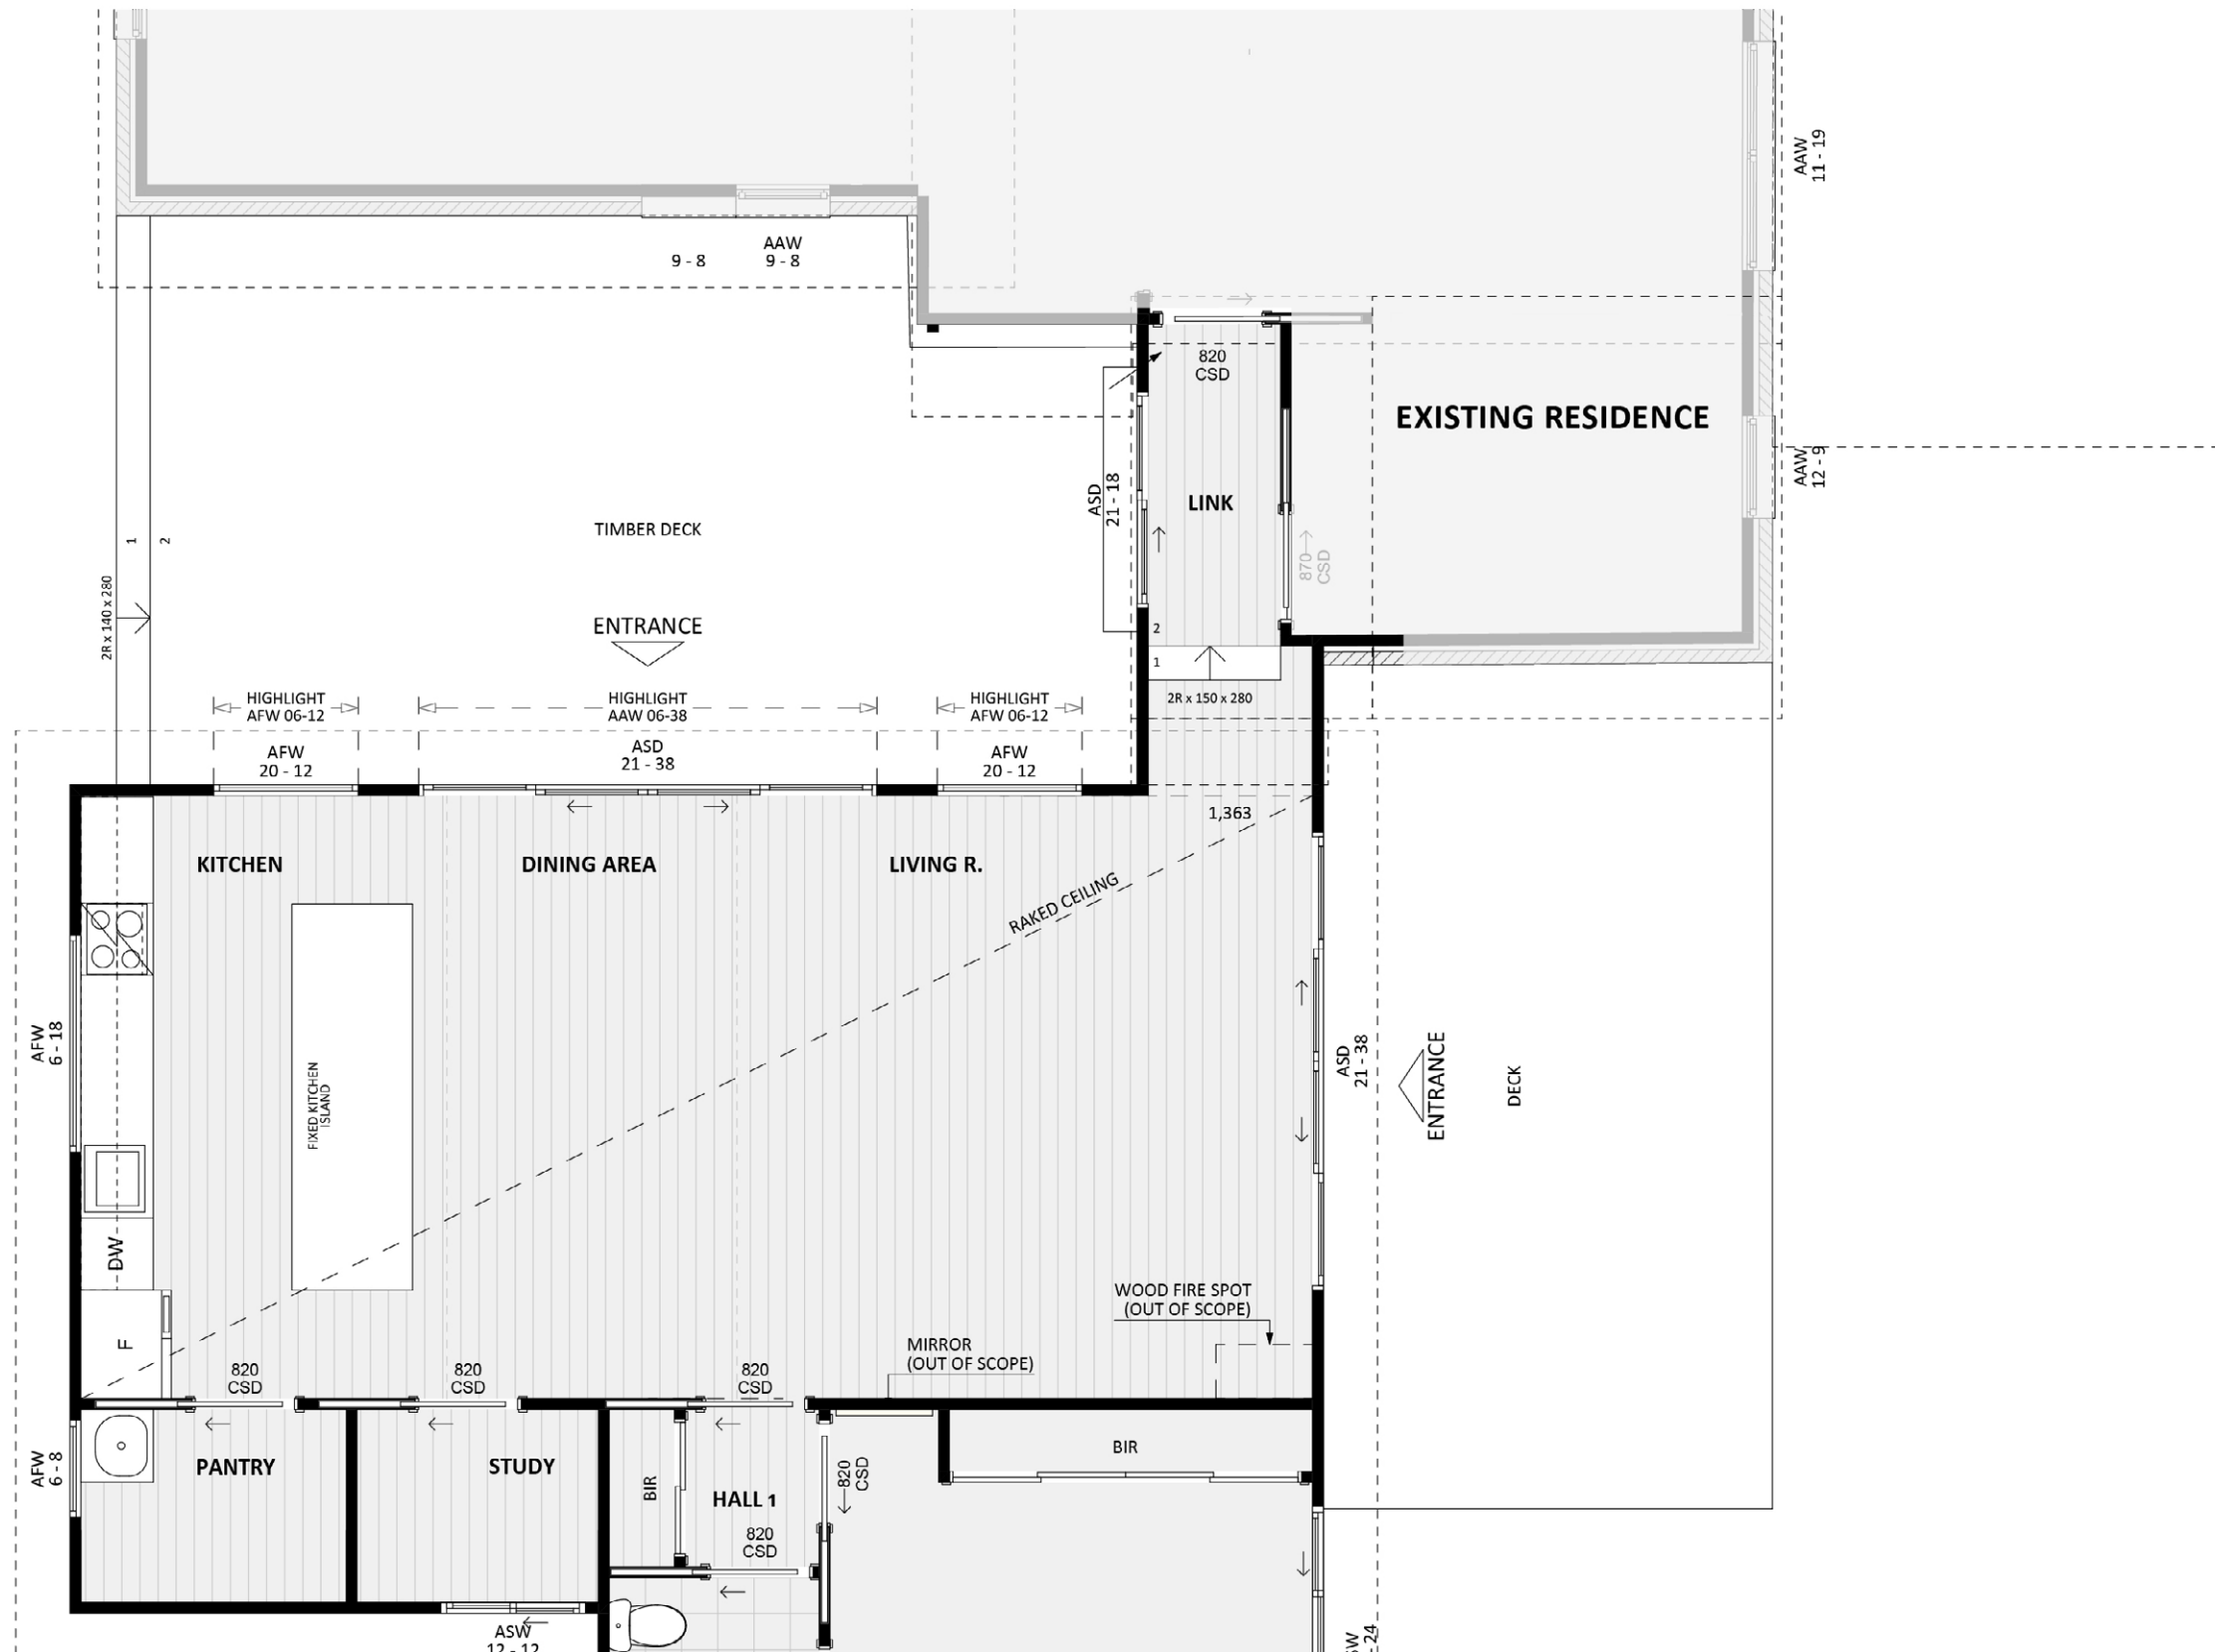

1178

ACT Building Lic: 2012767

FIXED
PRICE
EXTENSIONS

Colorbond Roof Covering
Colour: Shale Grey

Gutters and Pipes
Colour: Basalt

Weatherex Horizontal Selflock V Groove
Colour: Natural

James Hardie Axon Vertical Cladding
Colour: Basalt

Brick
Colour: Similar to Existing

An elevation is the height of the structure from ground level to the height of the roof.

An elevation is the height of the structure from ground level to the height of the roof.