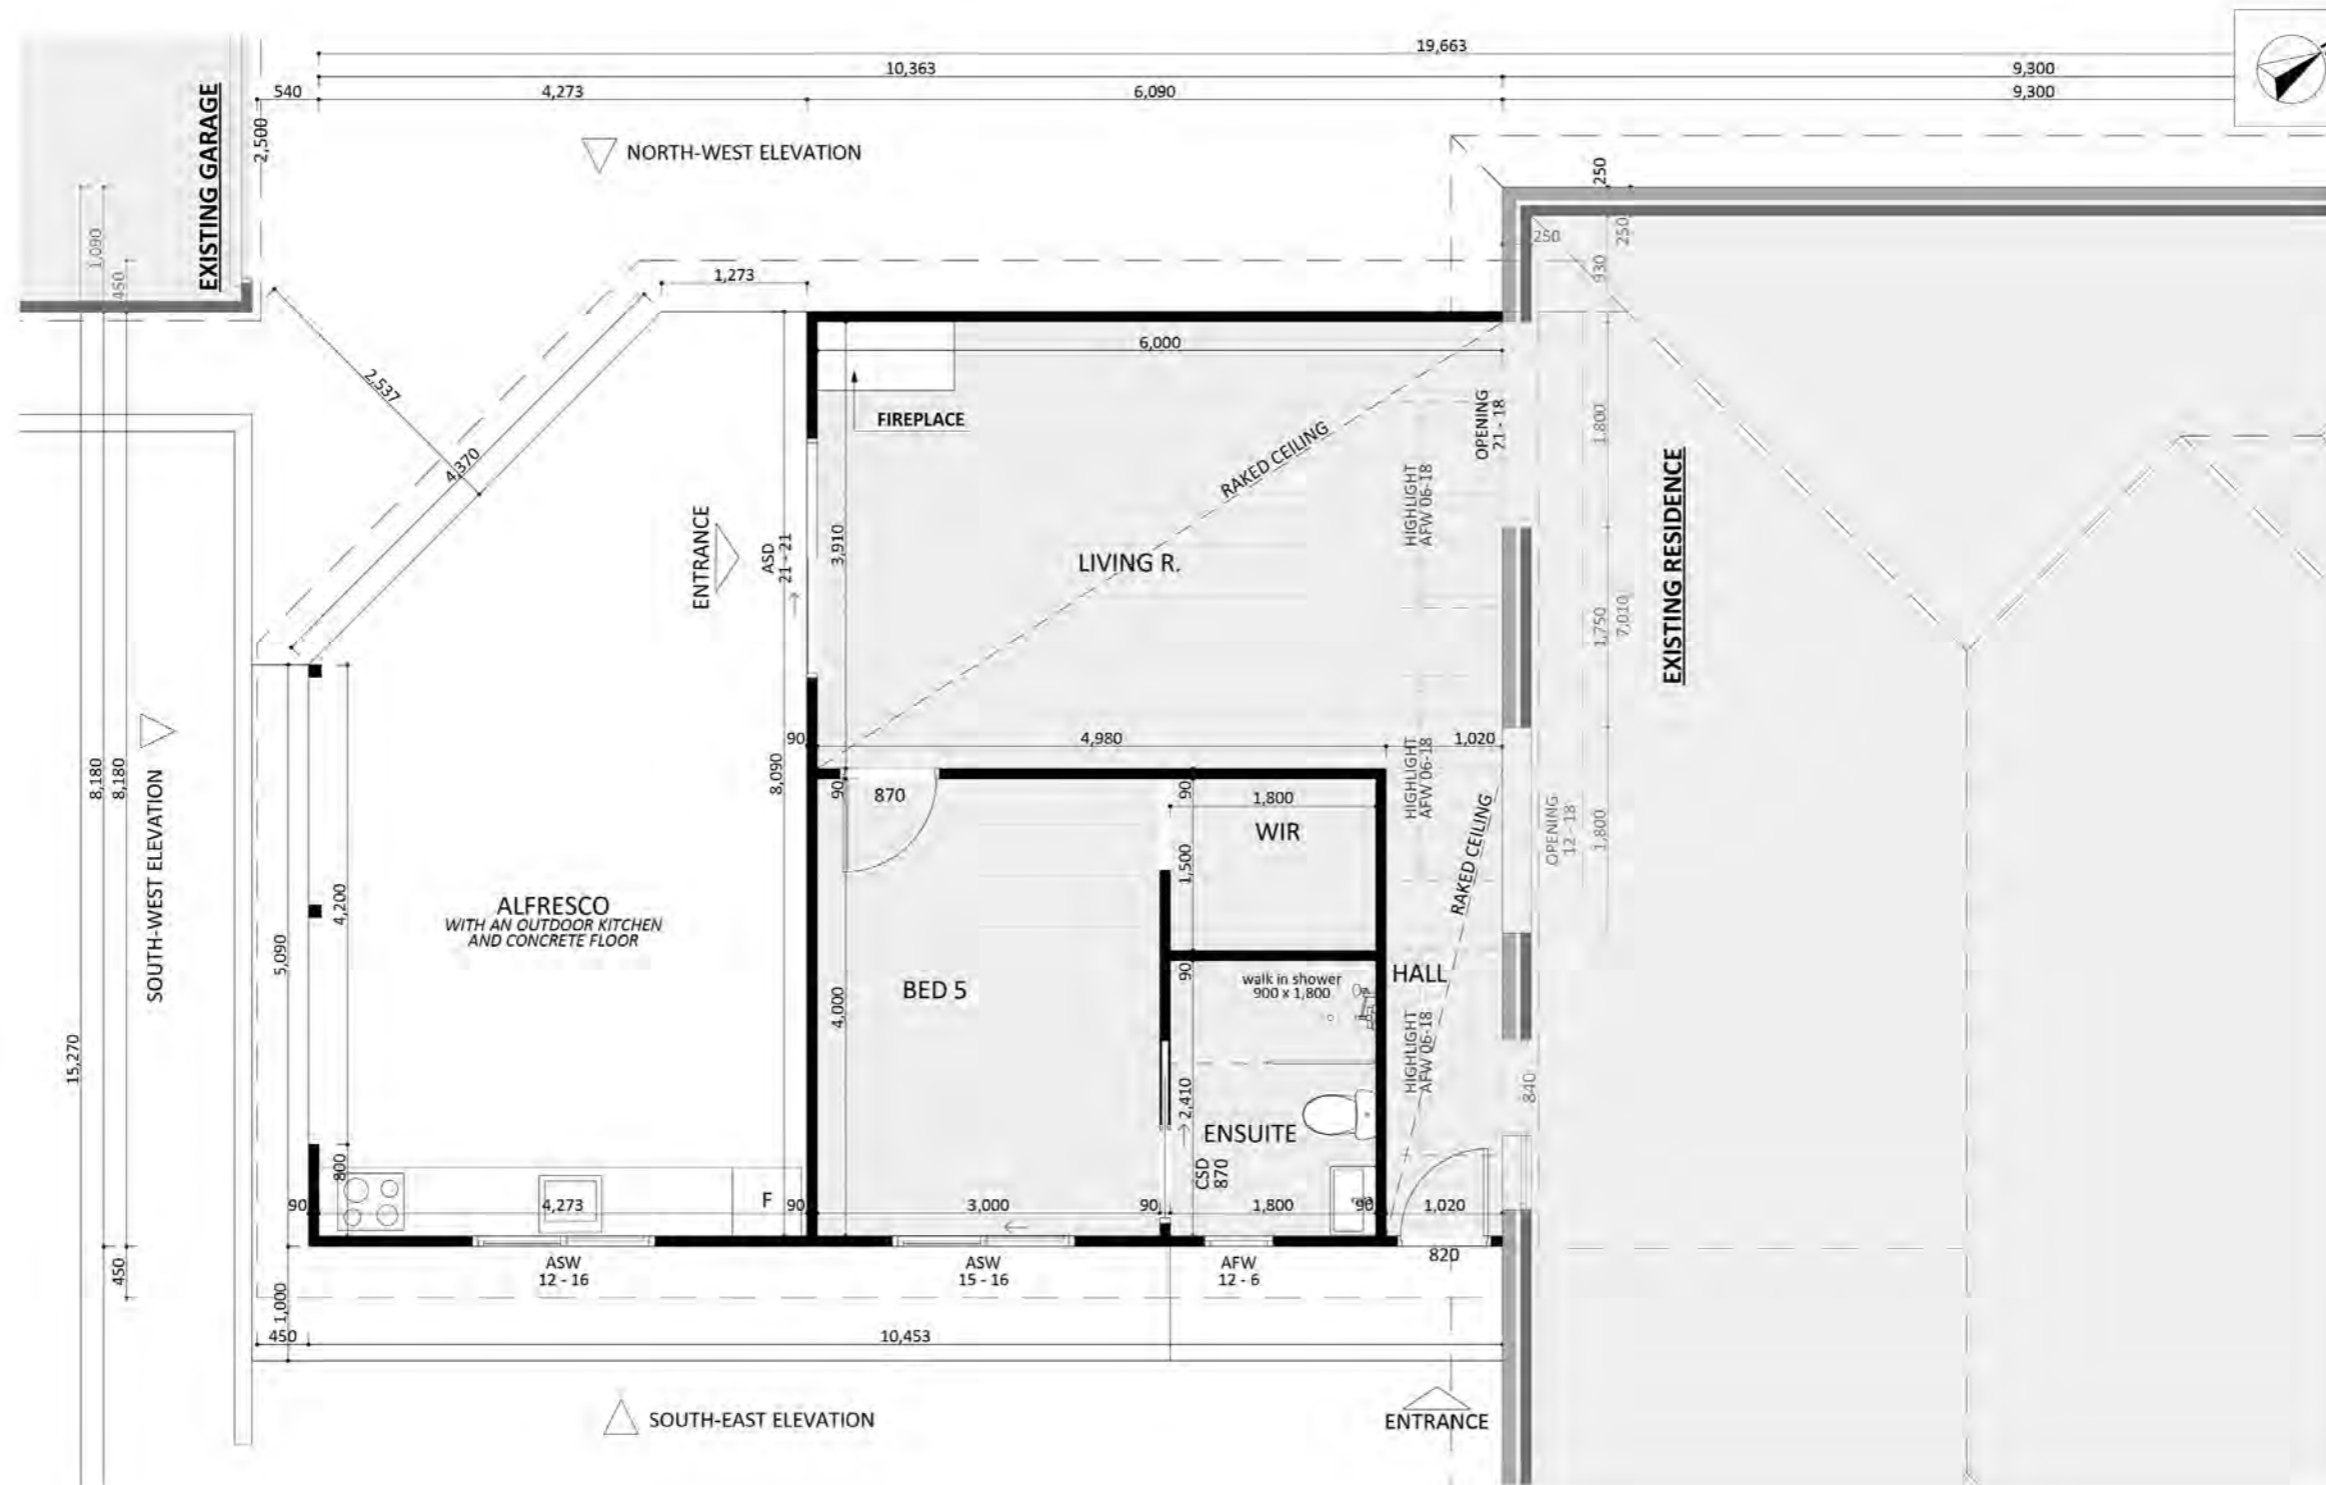

# 1176

ACT Building Lic: 2012767

**FIXED  
PRICE  
EXTENSIONS**

Aluminium Roof  
Colour: Monument

Gutters  
Colour: Monument

Column  
Colour: Shale Gray

Painted Weatherboards  
Colour: Basalt

An elevation is the height of the structure from ground level to the height of the roof.

An elevation is the height of the structure from ground level to the height of the roof.

**FIXED  
PRICE  
EXTENSIONS**

[fixedpriceextensions.com.au](http://fixedpriceextensions.com.au)  
[canberragrannyflatbuilders.com.au](http://canberragrannyflatbuilders.com.au)