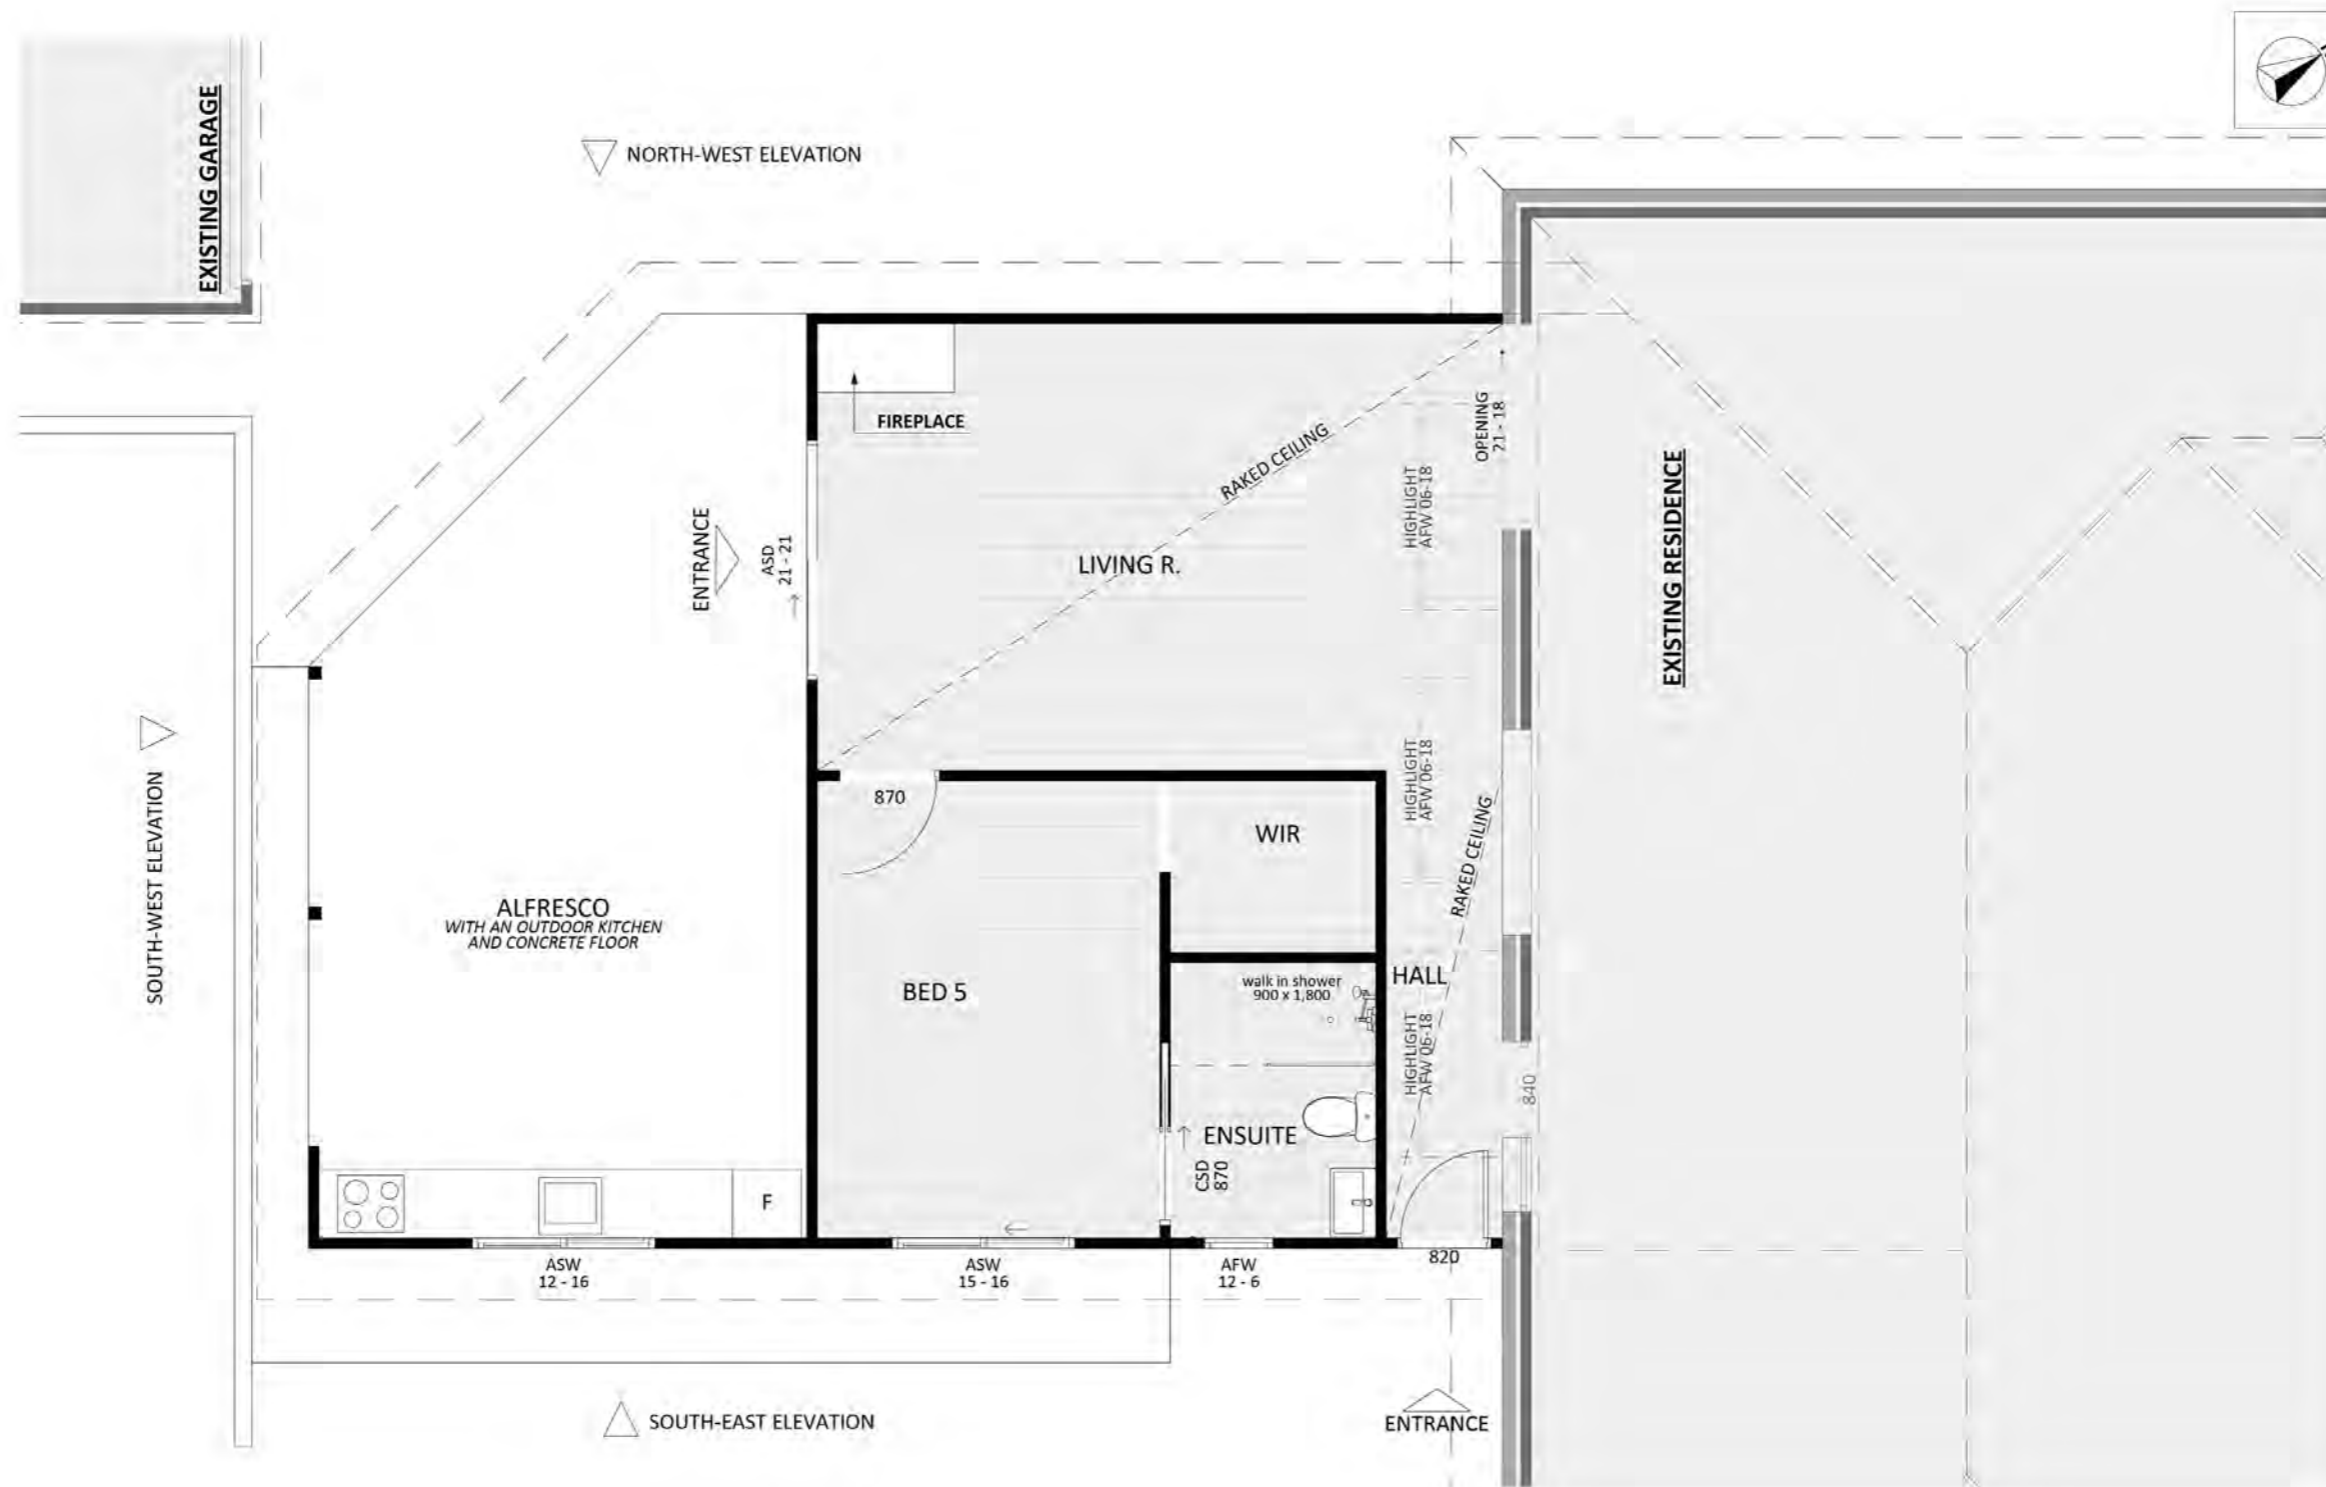

# 1176

ACT Building Lic: 2012767

**FIXED  
PRICE  
EXTENSIONS**

Aluminium Roof  
Colour: Monument

Gutters  
Colour: Monument

Column  
Colour: Shale Gray

Painted Weatherboards  
Colour: Basalt

An elevation is the height of the structure from ground level to the height of the roof.

An elevation is the height of the structure from ground level to the height of the roof.

**FIXED  
PRICE  
EXTENSIONS**

[fixedpriceextensions.com.au](http://fixedpriceextensions.com.au)  
[canberragrannyflatbuilders.com.au](http://canberragrannyflatbuilders.com.au)