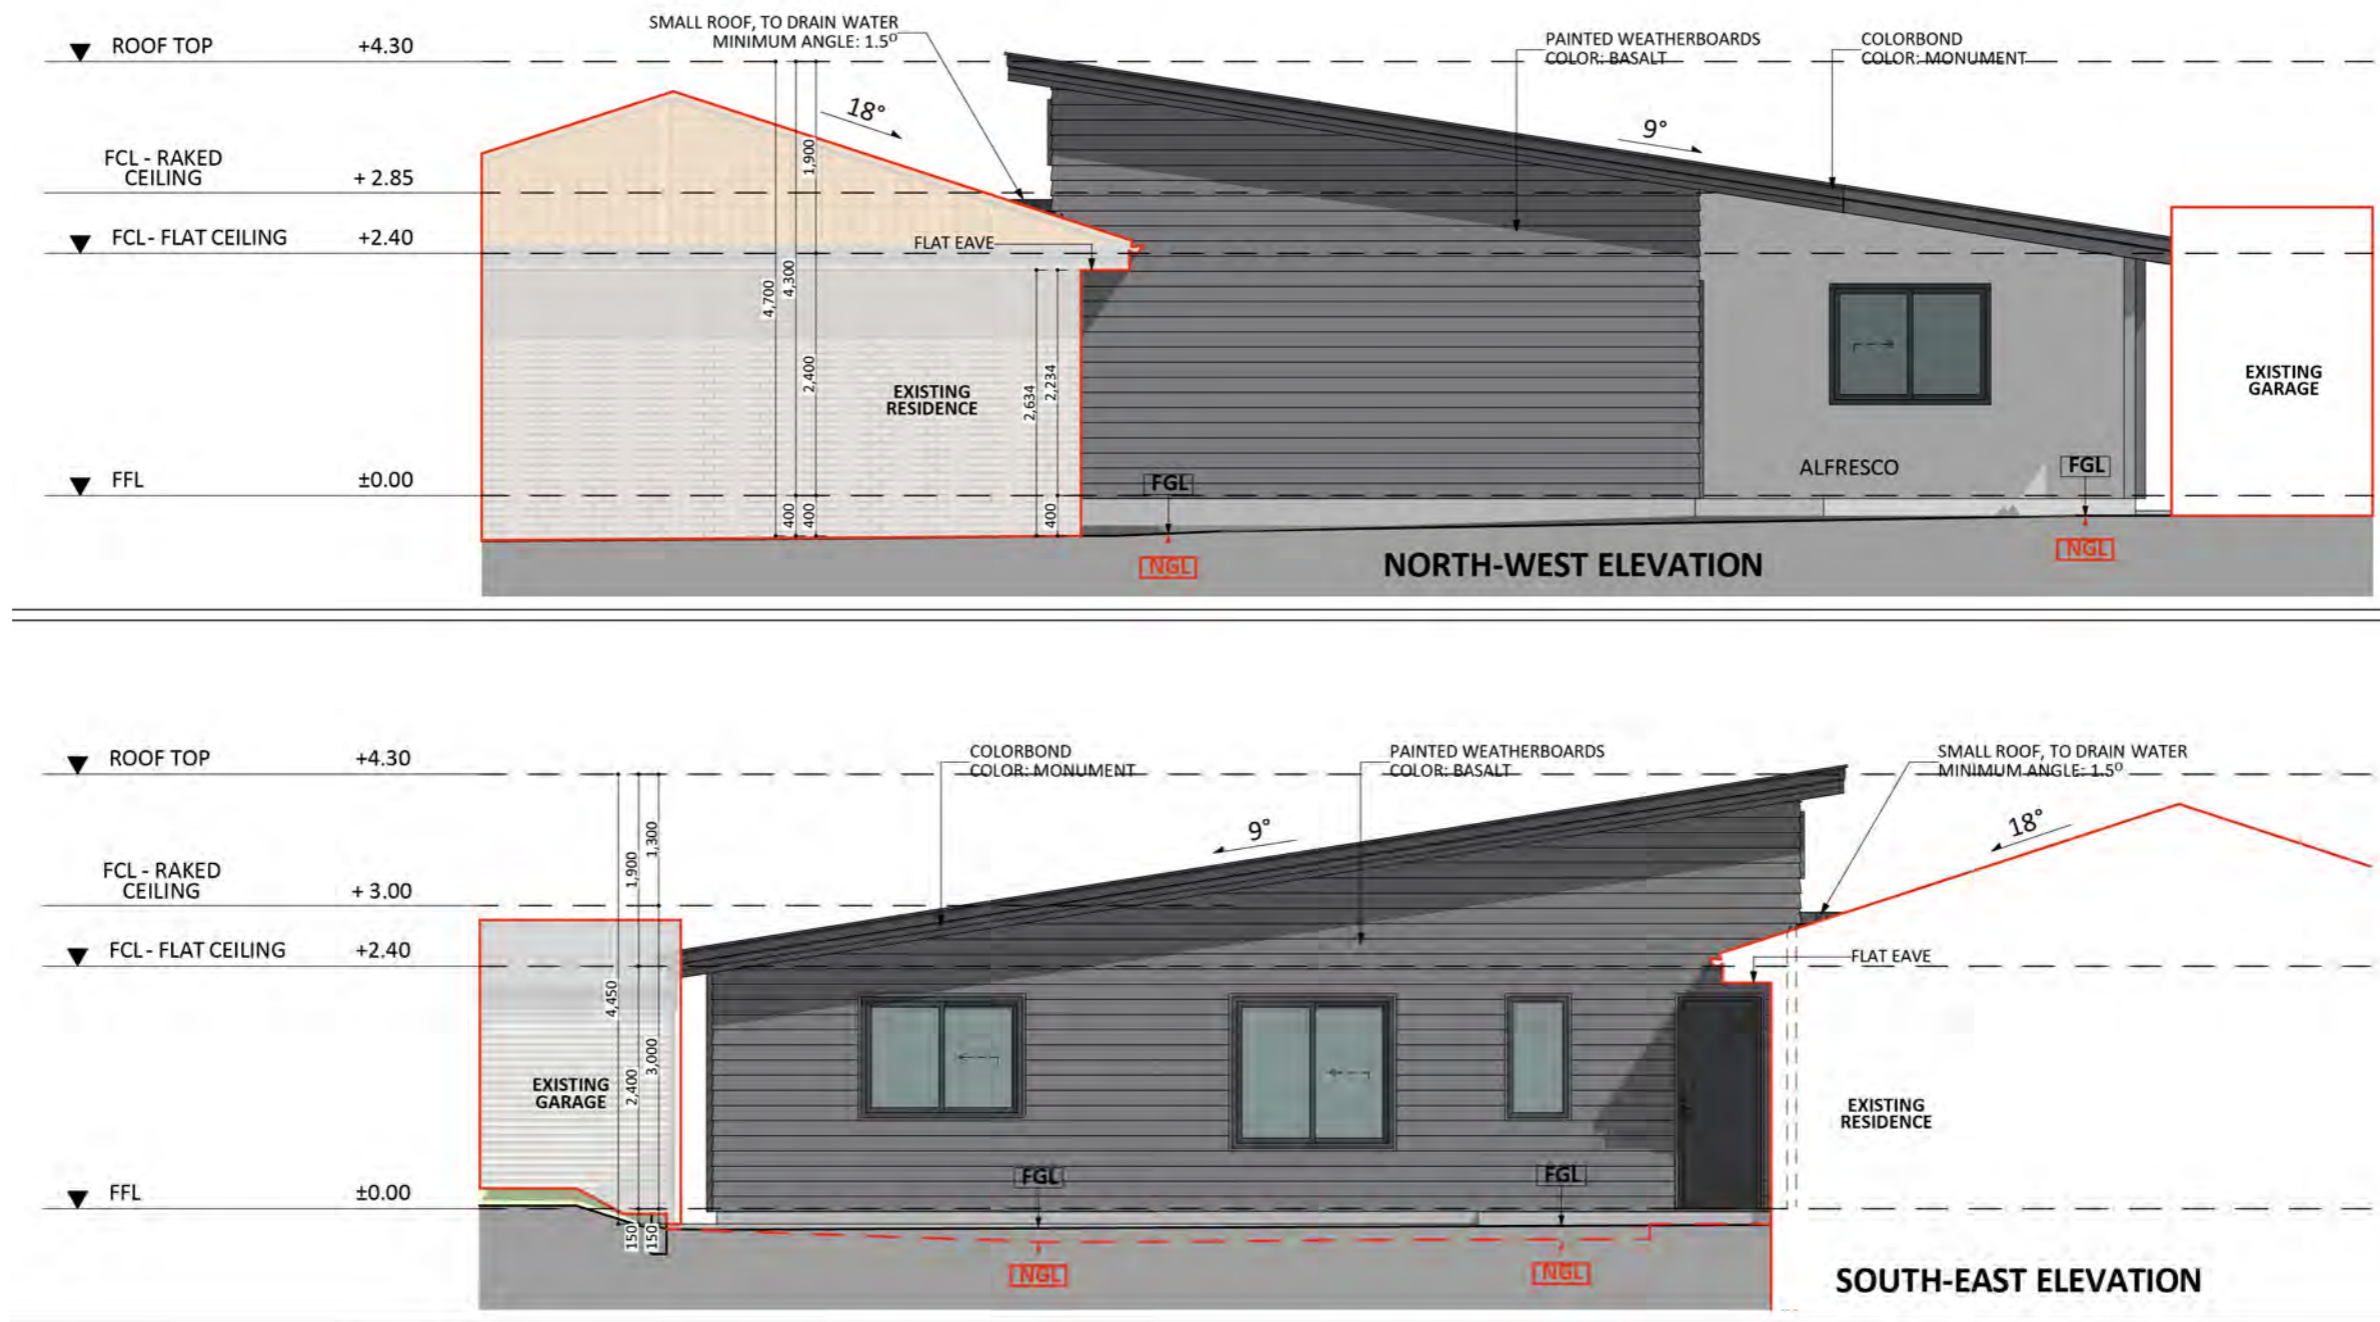

# 1176

ACT Building Lic: 2012767

**FIXED  
PRICE  
EXTENSIONS**

Aluminium Roof  
Colour: Monument

Gutters  
Colour: Monument

Column  
Colour: Shale Gray

Painted Weatherboards  
Colour: Basalt

An elevation is the height of the structure from ground level to the height of the roof.

An elevation is the height of the structure from ground level to the height of the roof.

**FIXED  
PRICE  
EXTENSIONS**

[fixedpriceextensions.com.au](http://fixedpriceextensions.com.au)  
[canberragrannyflatbuilders.com.au](http://canberragrannyflatbuilders.com.au)