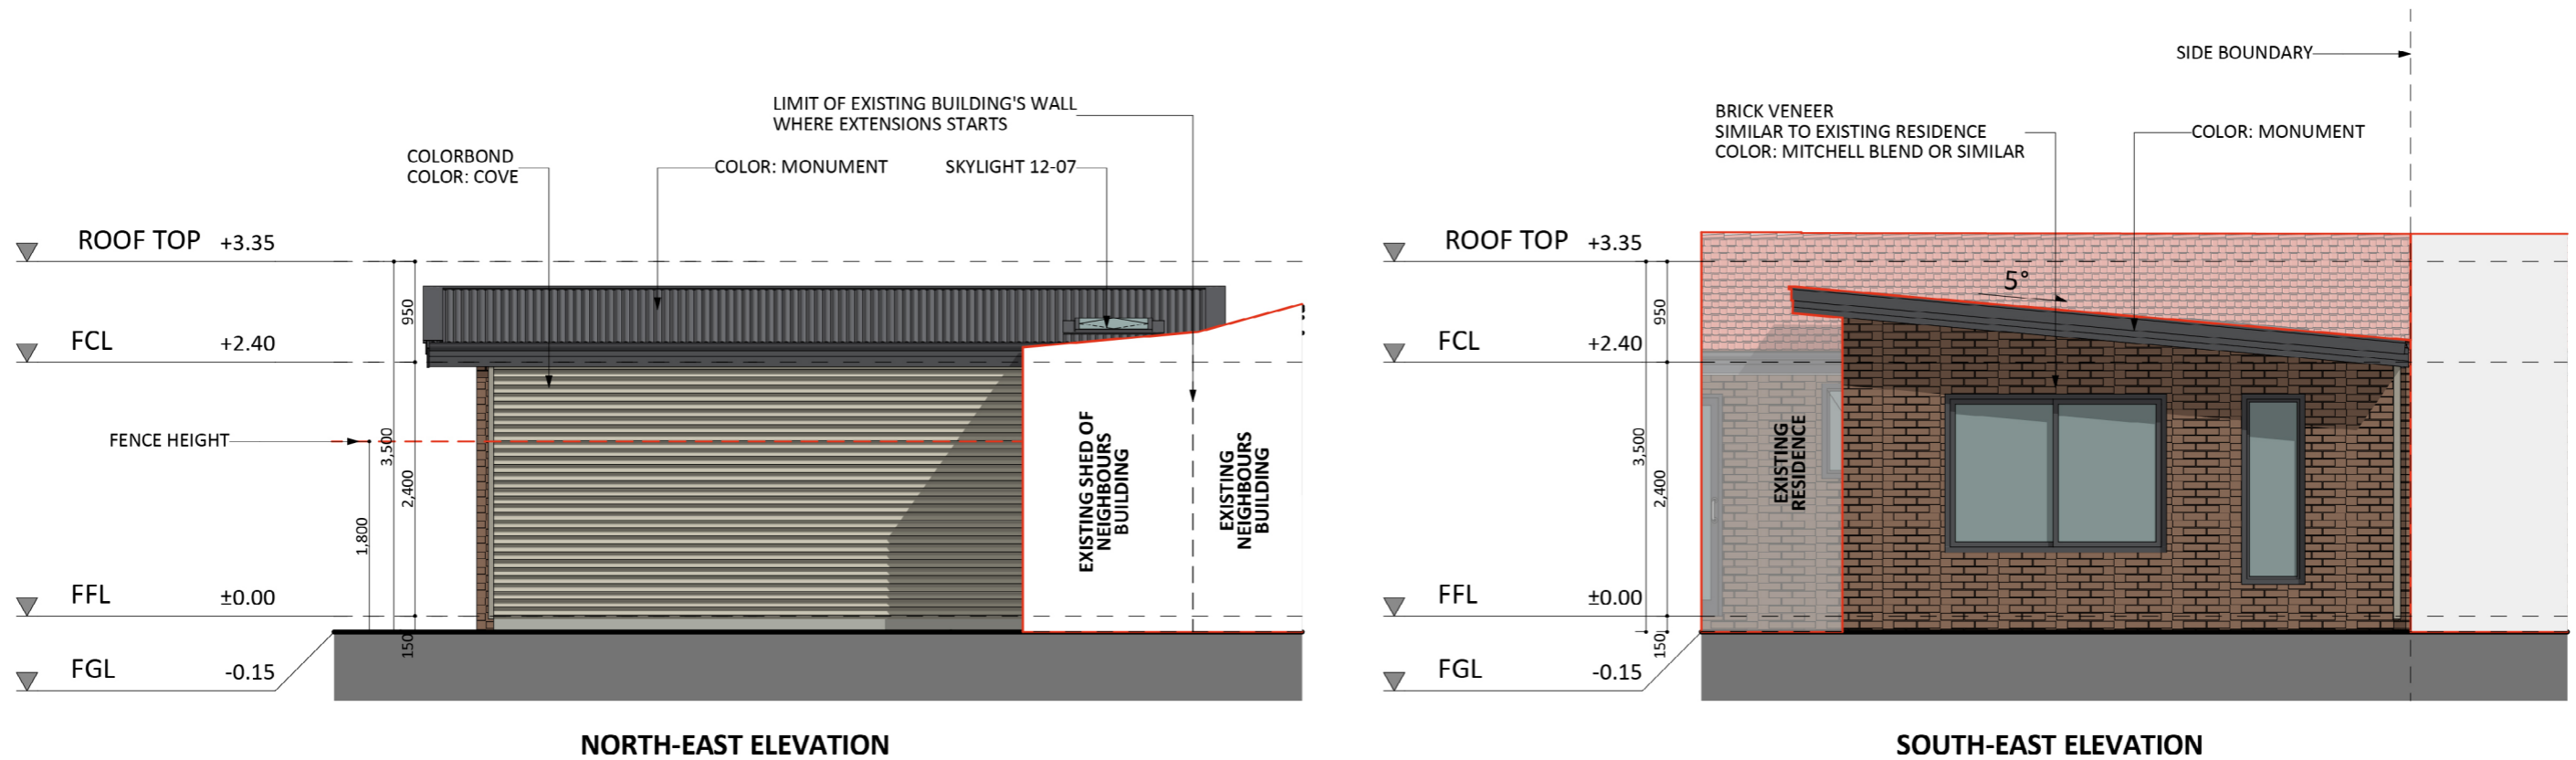

1175

ACT Building Lic: 2012767

**FIXED
PRICE
EXTENSIONS**

Roof
Colour: Monument

Brick Veneer
Colour: Mitchell Blend

Horizontal Cladding
Colour: Cove

An elevation is the height of the structure from ground level to the height of the roof.

An elevation is the height of the structure from ground level to the height of the roof.

**FIXED
PRICE
EXTENSIONS**

fixedpriceextensions.com.au
canberragrannyflatbuilders.com.au

 info@cgfb.com.au

 1300 979 658