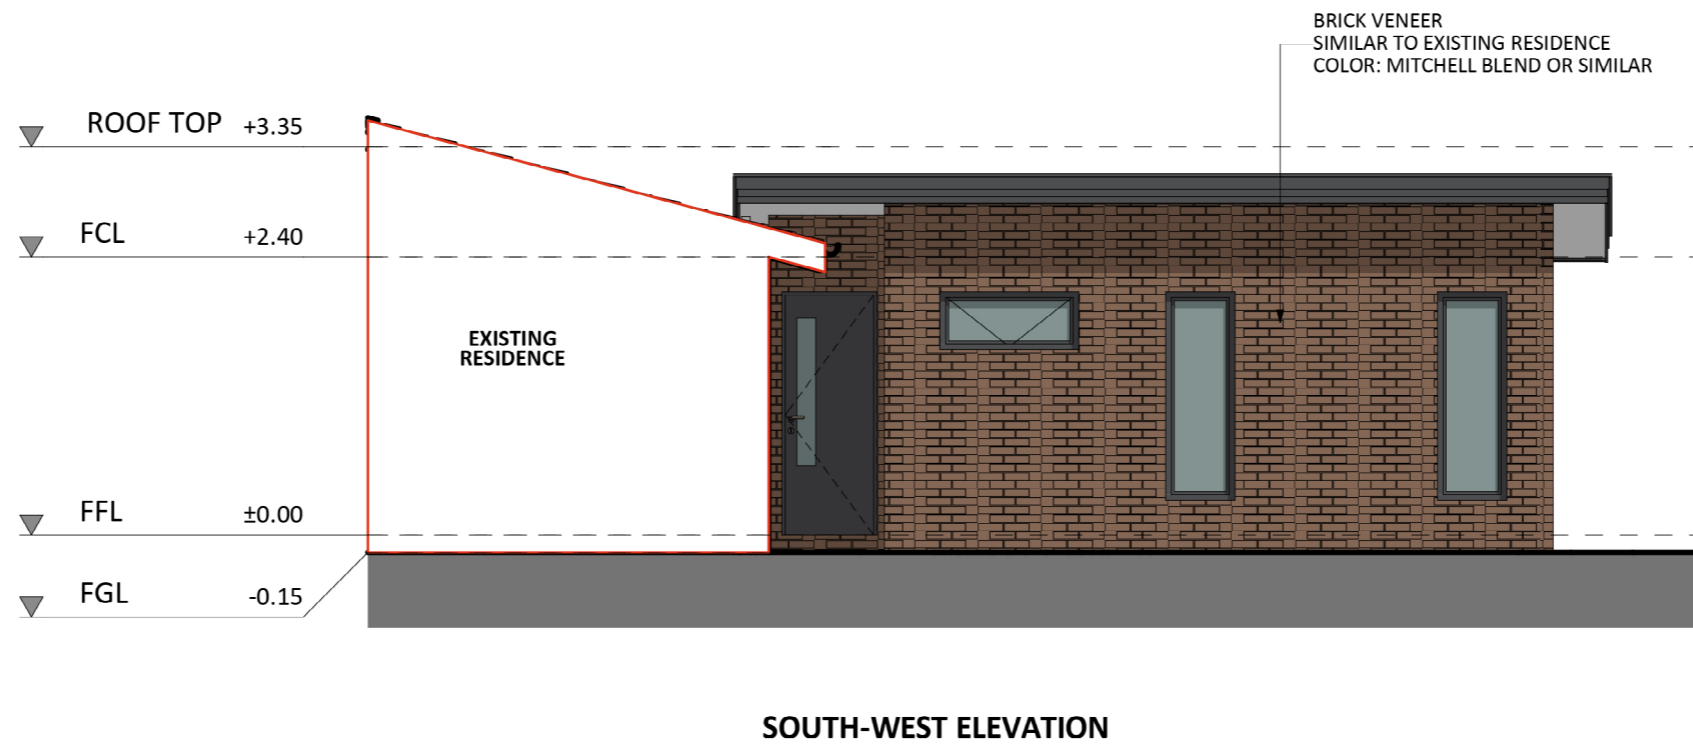

1175

ACT Building Lic: 2012767

**FIXED
PRICE
EXTENSIONS**

Roof
Colour: Monument

Brick Veneer
Colour: Mitchell Blend

Horizontal Cladding
Colour: Cove

An elevation is the height of the structure from ground level to the height of the roof.

An elevation is the height of the structure from ground level to the height of the roof.

**FIXED
PRICE
EXTENSIONS**

fixedpriceextensions.com.au
canberragrannyflatbuilders.com.au

 info@cgfb.com.au

 1300 979 658