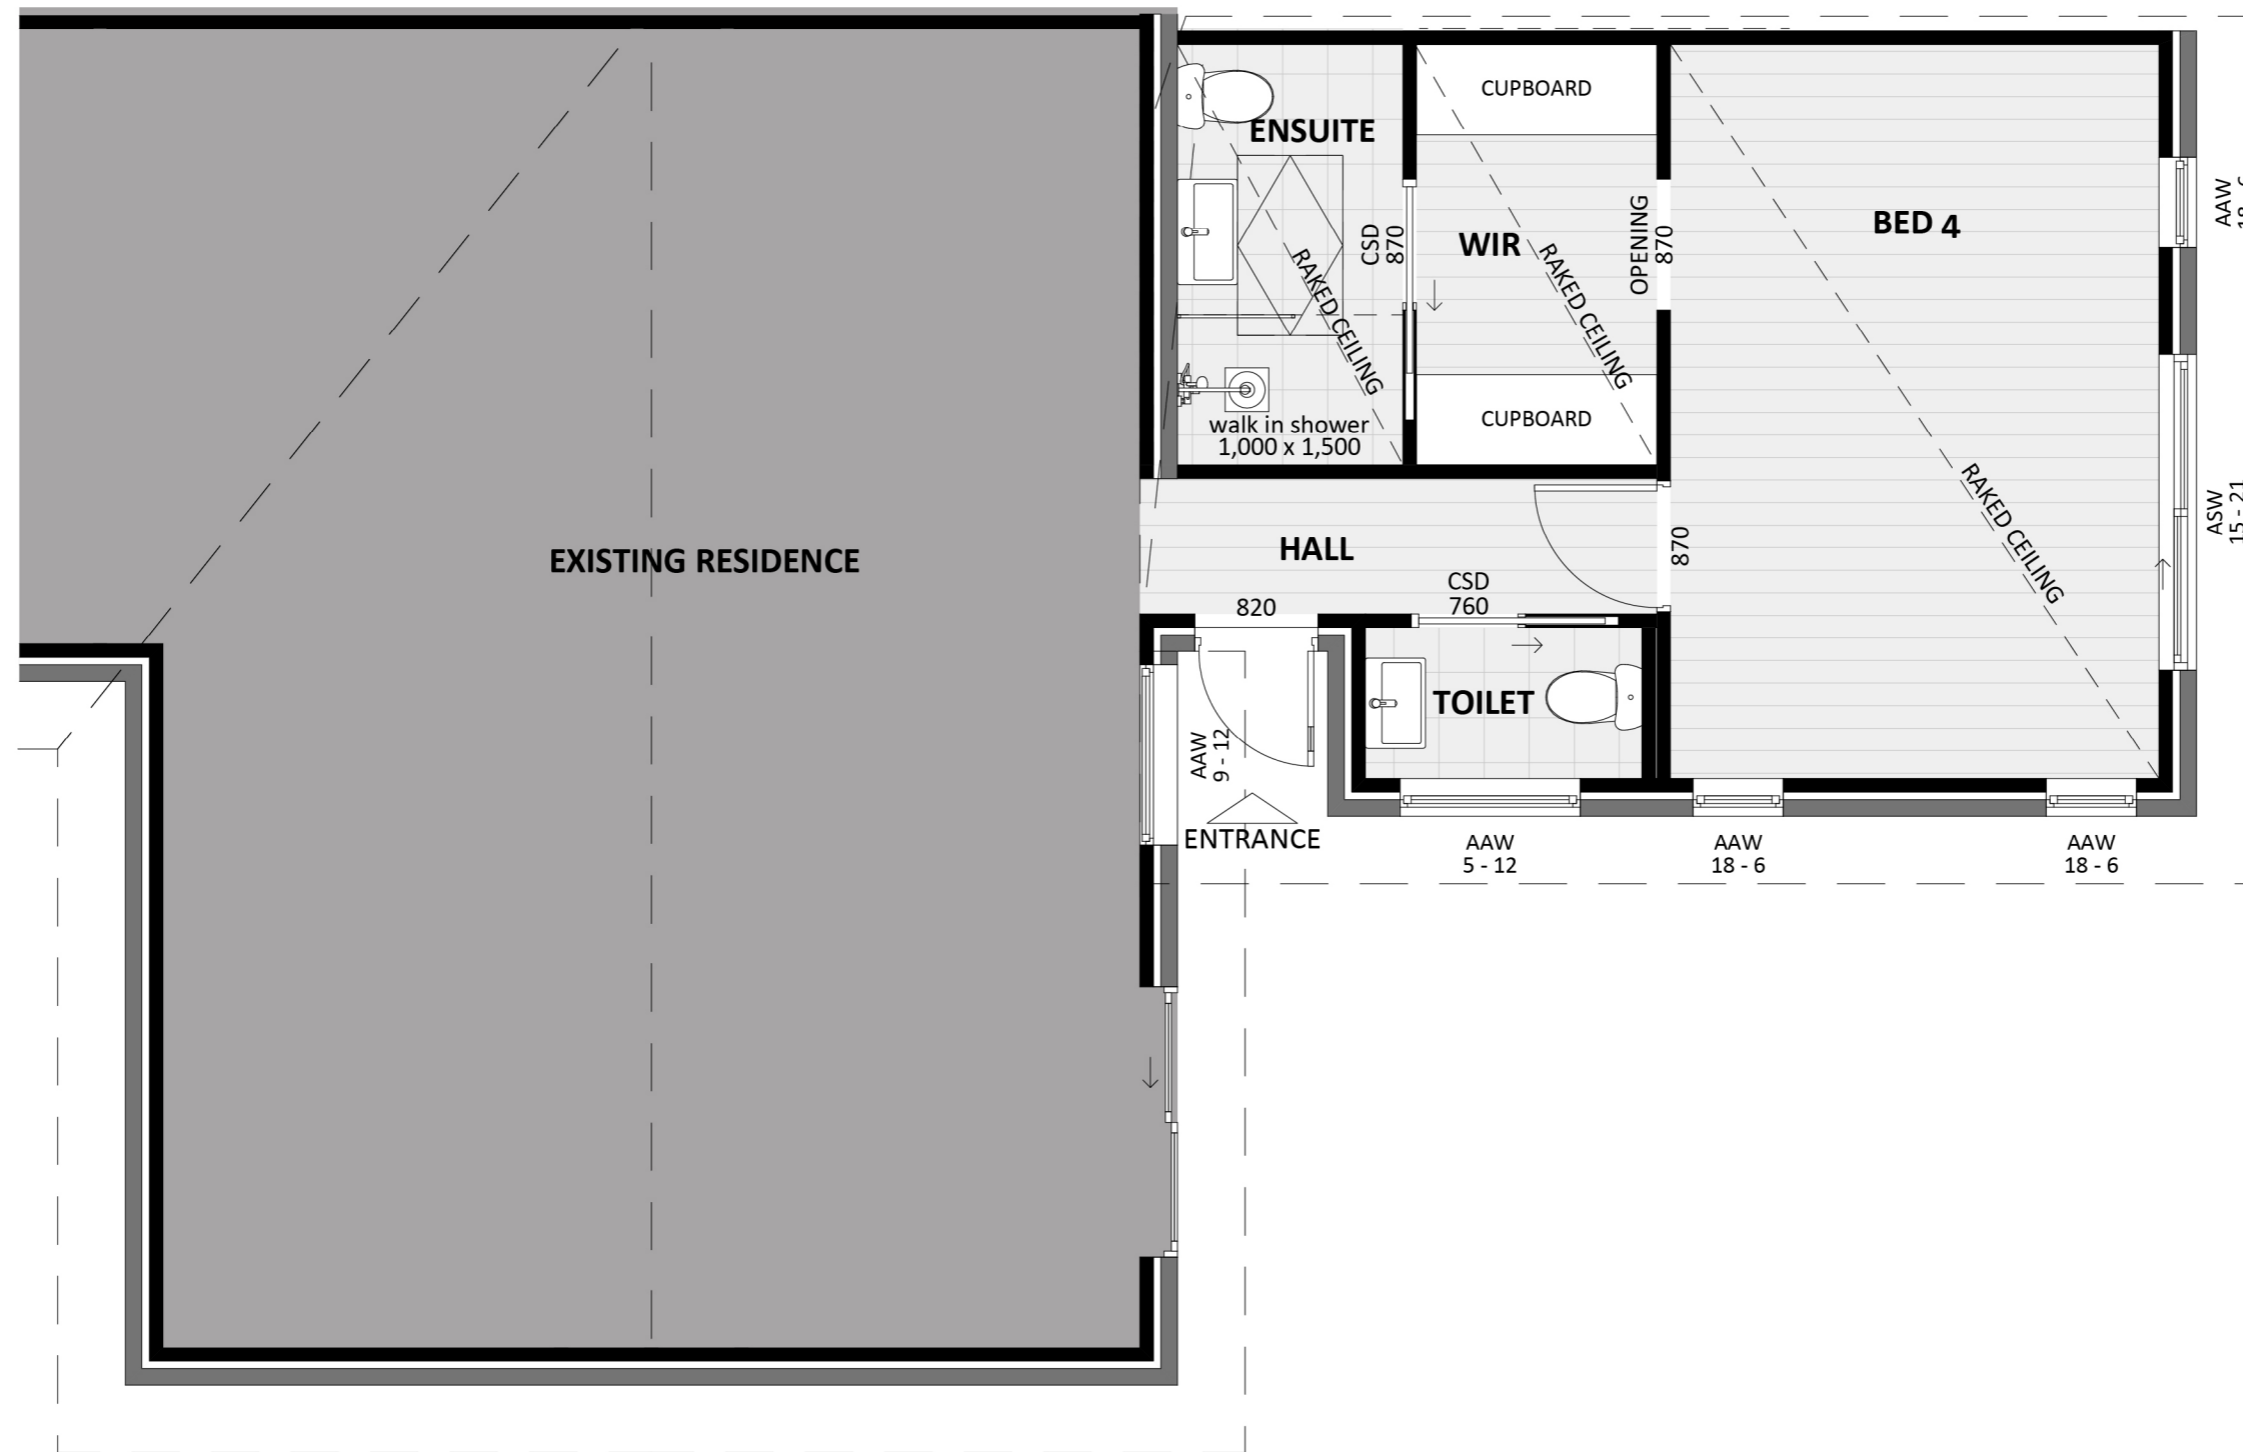

1175

ACT Building Lic: 2012767

**FIXED
PRICE
EXTENSIONS**

Roof
Colour: Monument

Brick Veneer
Colour: Mitchell Blend

Horizontal Cladding
Colour: Cove

An elevation is the height of the structure from ground level to the height of the roof.

An elevation is the height of the structure from ground level to the height of the roof.

**FIXED
PRICE
EXTENSIONS**

fixedpriceextensions.com.au
canberragrannyflatbuilders.com.au

 info@cgfb.com.au

 1300 979 658