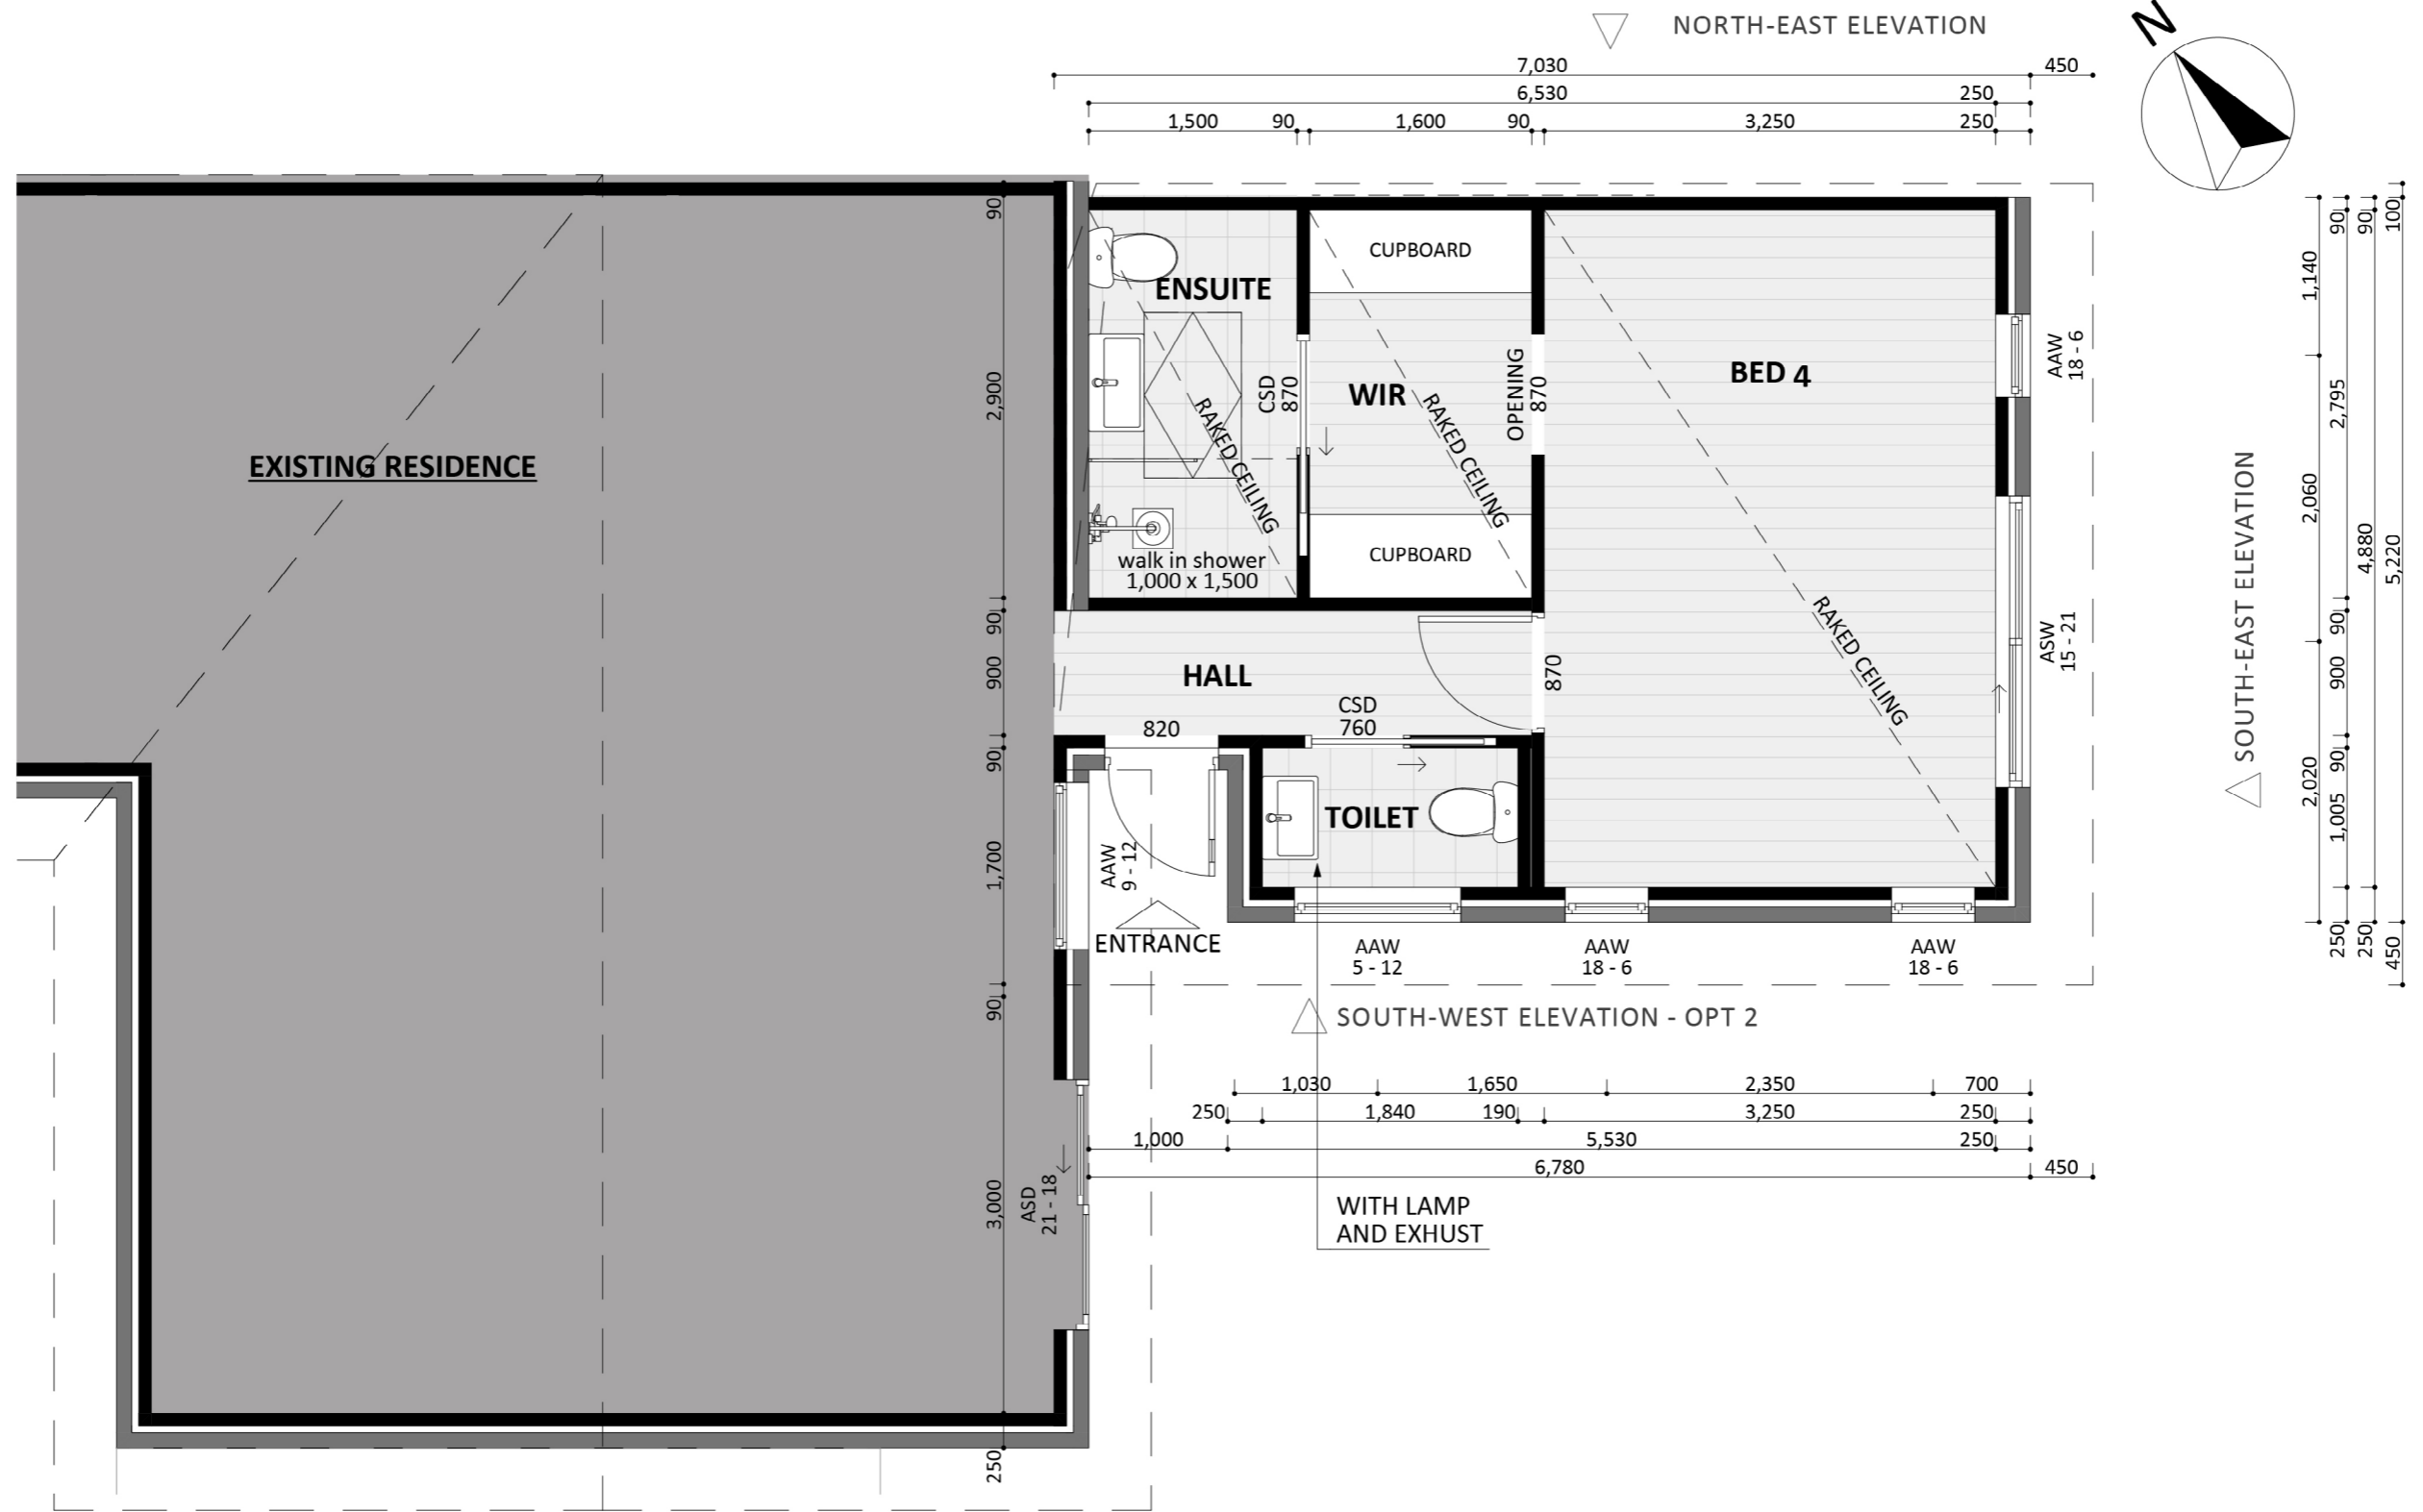

1175

ACT Building Lic: 2012767

**FIXED
PRICE
EXTENSIONS**

Roof
Colour: Monument

Brick Veneer
Colour: Mitchell Blend

Horizontal Cladding
Colour: Cove

An elevation is the height of the structure from ground level to the height of the roof.

An elevation is the height of the structure from ground level to the height of the roof.

**FIXED
PRICE
EXTENSIONS**

fixedpriceextensions.com.au
canberragrannyflatbuilders.com.au

 info@cgfb.com.au

 1300 979 658