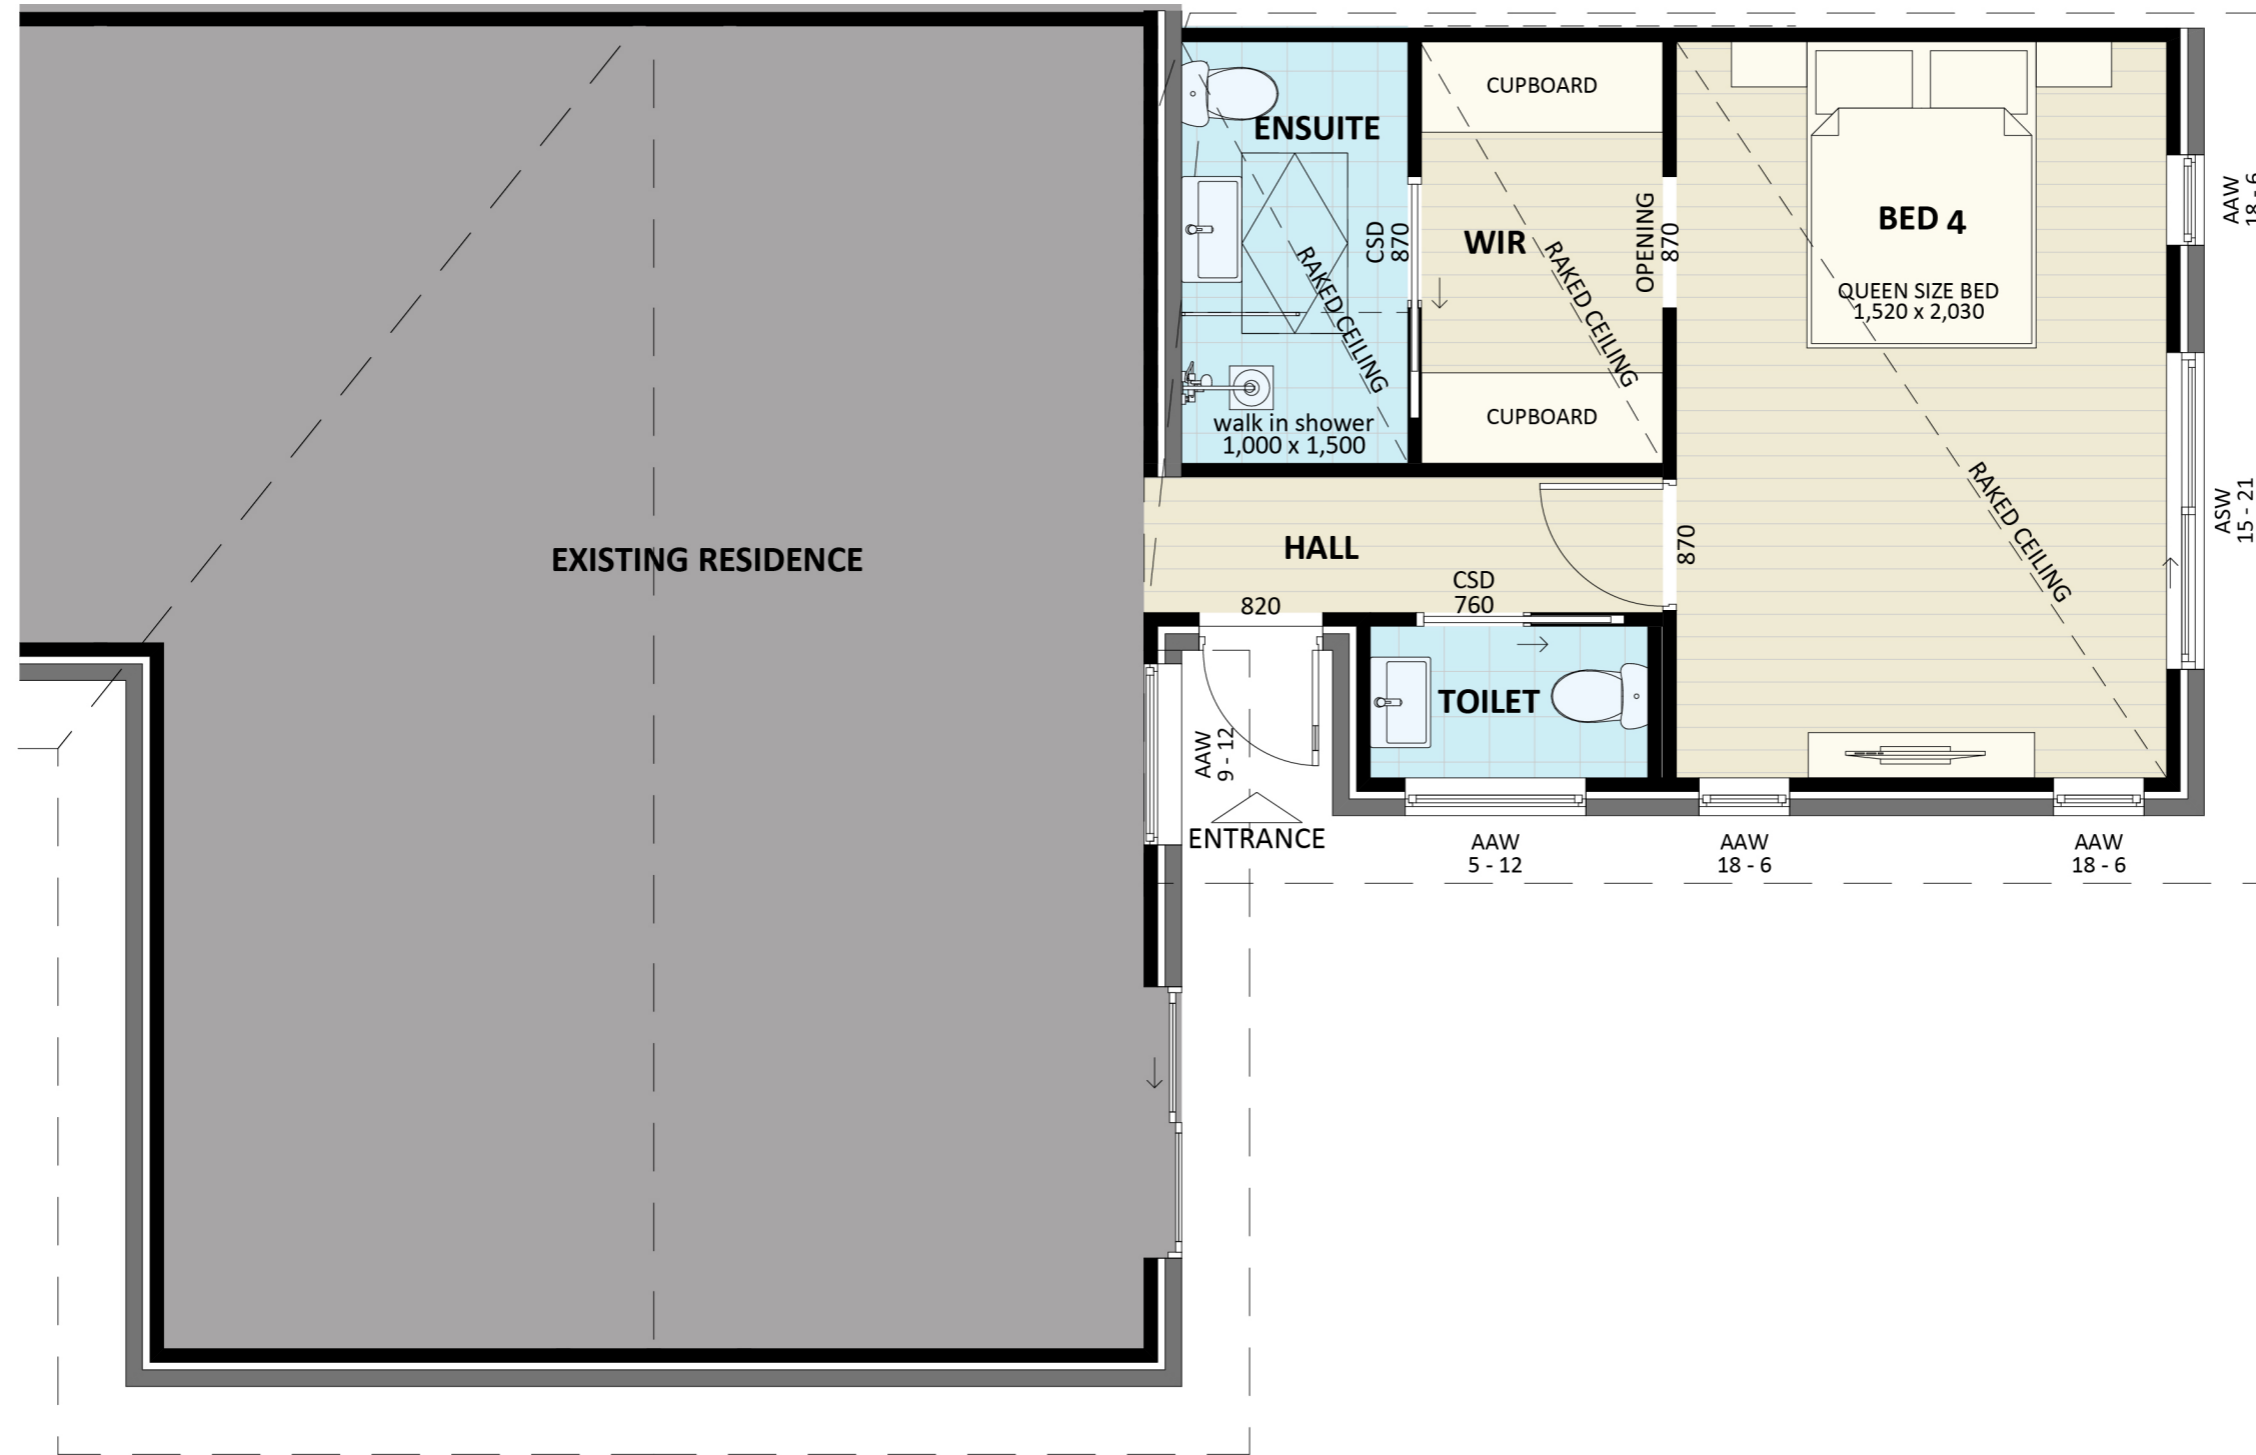

1175

ACT Building Lic: 2012767

**FIXED
PRICE
EXTENSIONS**

Roof
Colour: Monument

Brick Veneer
Colour: Mitchell Blend

Horizontal Cladding
Colour: Cove

An elevation is the height of the structure from ground level to the height of the roof.

An elevation is the height of the structure from ground level to the height of the roof.

**FIXED
PRICE
EXTENSIONS**

fixedpriceextensions.com.au
canberragrannyflatbuilders.com.au

 info@cgfb.com.au

 1300 979 658