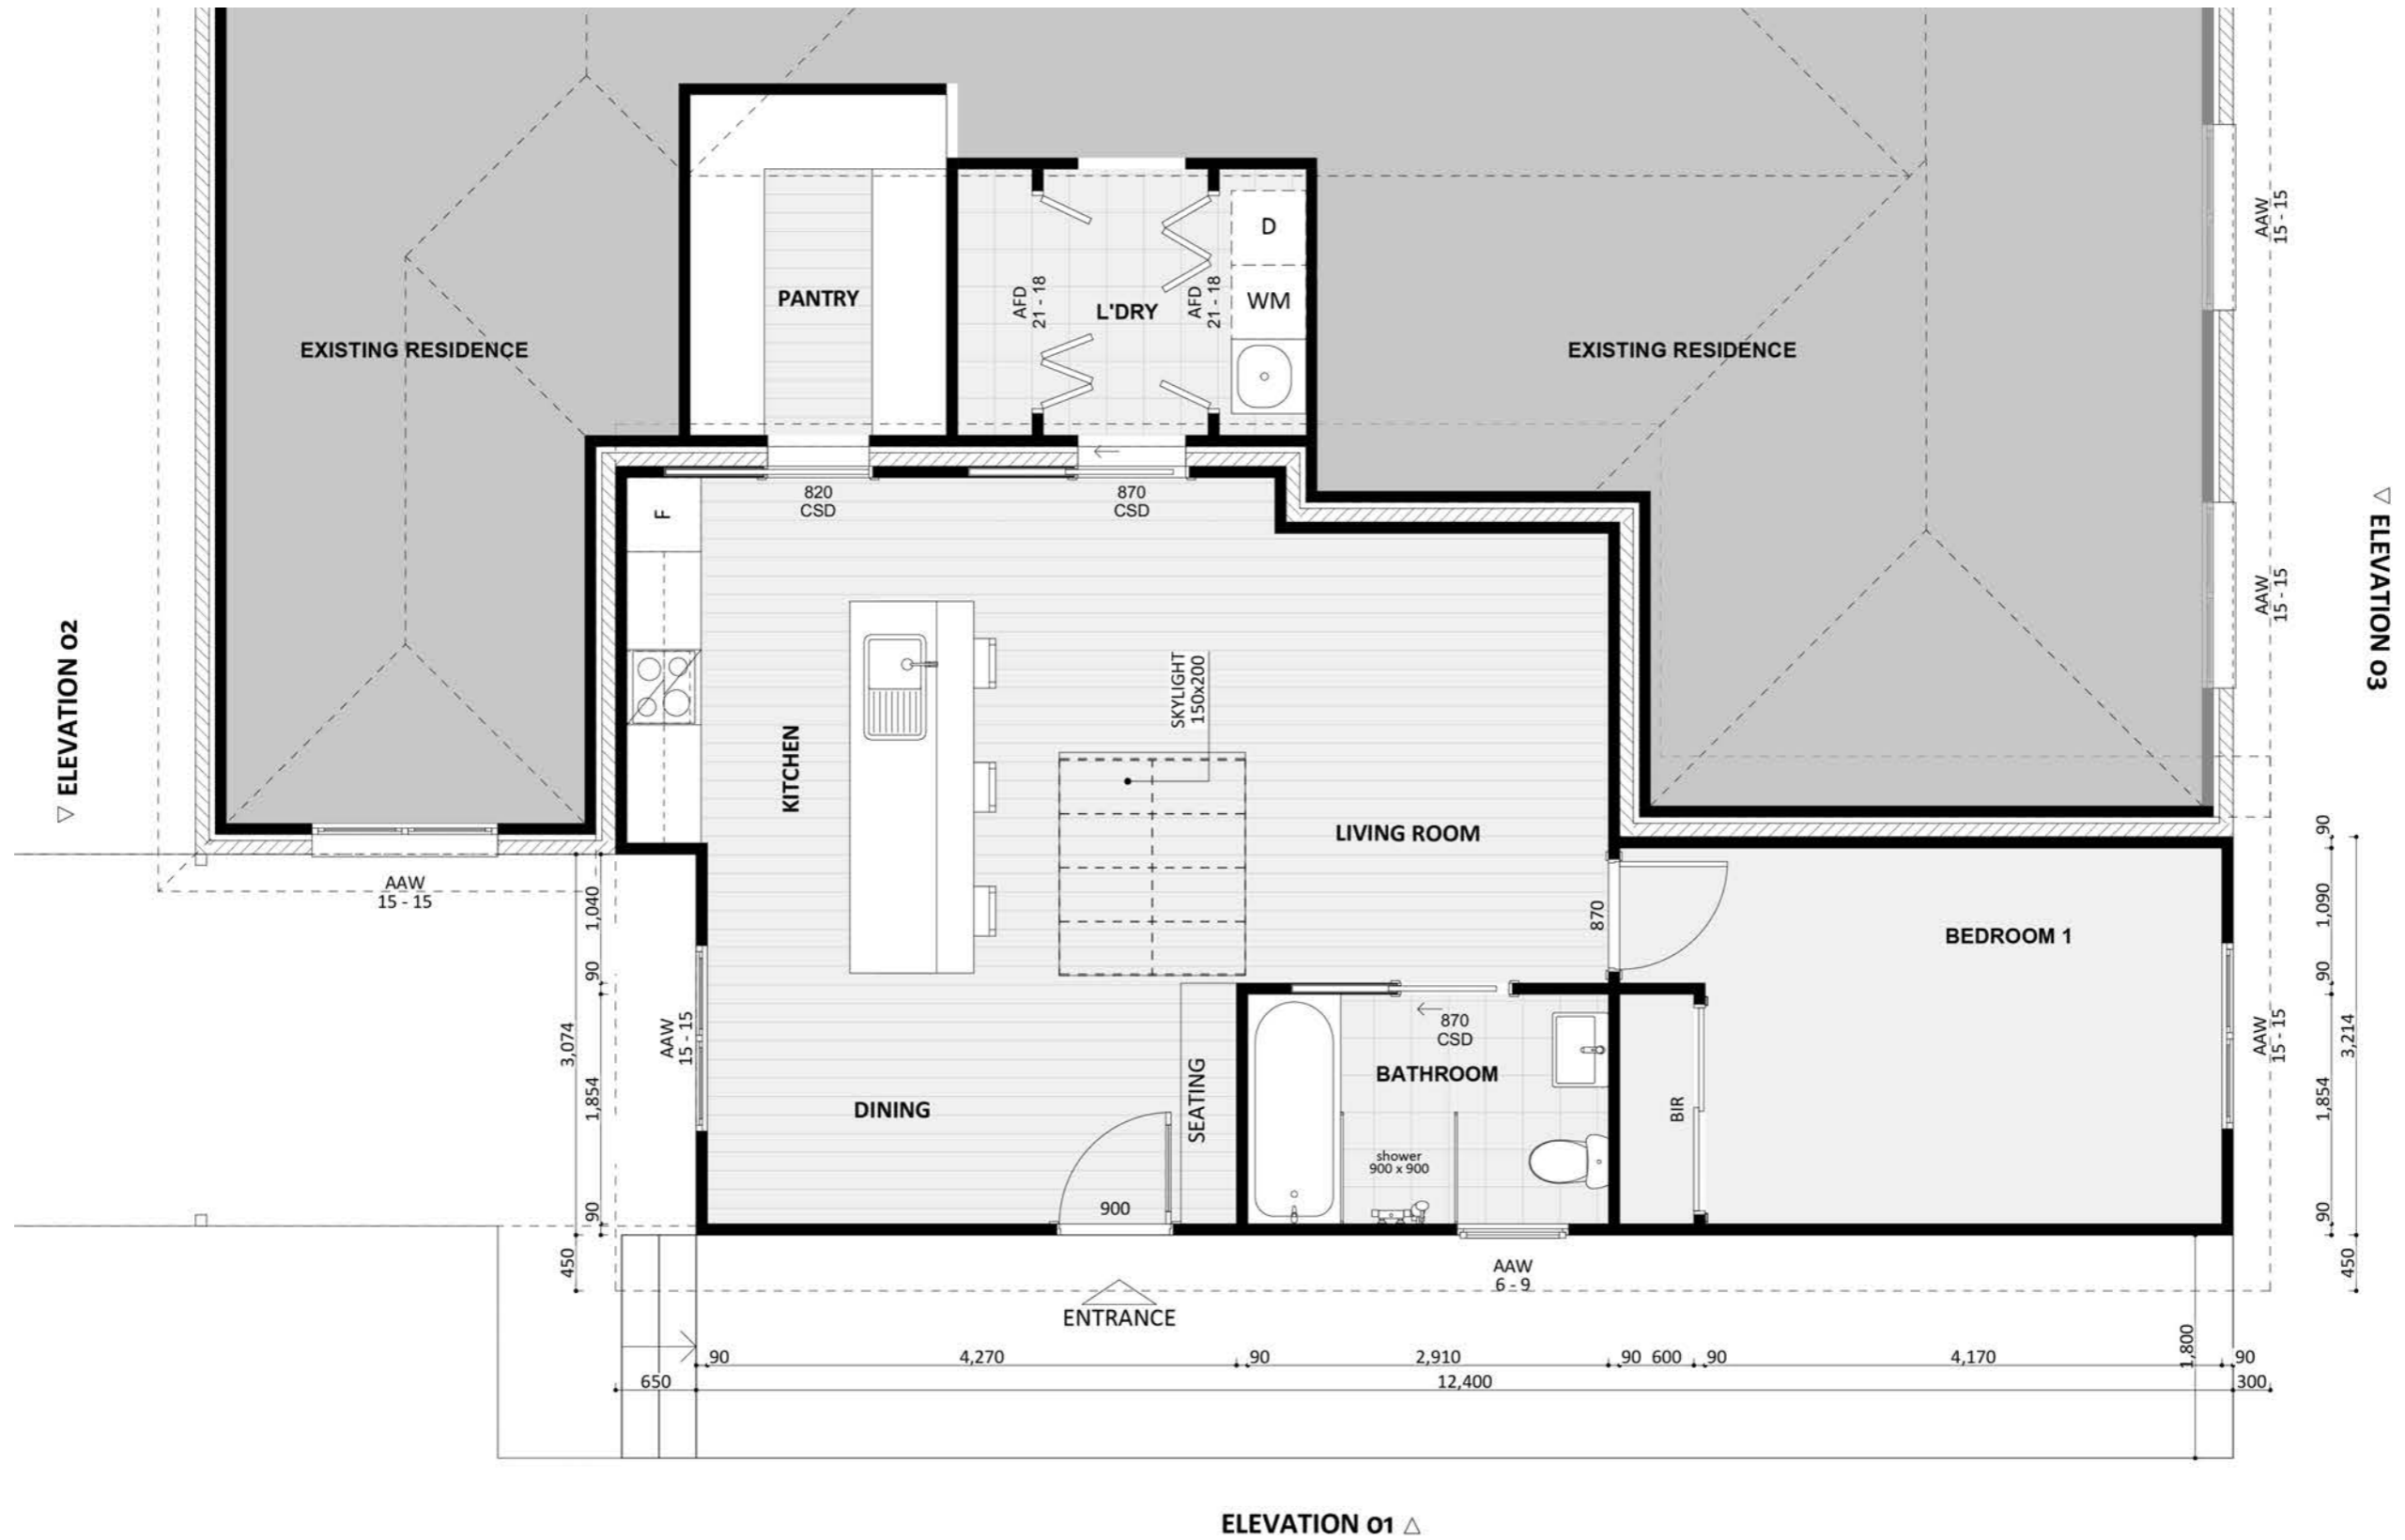

1174

ACT Building Lic: 2012767

FIXED
PRICE
EXTENSIONS

Steel Columns
Colour: Classic Cream

Colorbond Roof
Colour: Monument

Aluminium Window and Door Frames
Colour: Monument

James Hardie Stria Cladding
Colour: Classic Cream

An elevation is the height of the structure from ground level to the height of the roof.

An elevation is the height of the structure from ground level to the height of the roof.

 **FIXED
PRICE
EXTENSIONS**