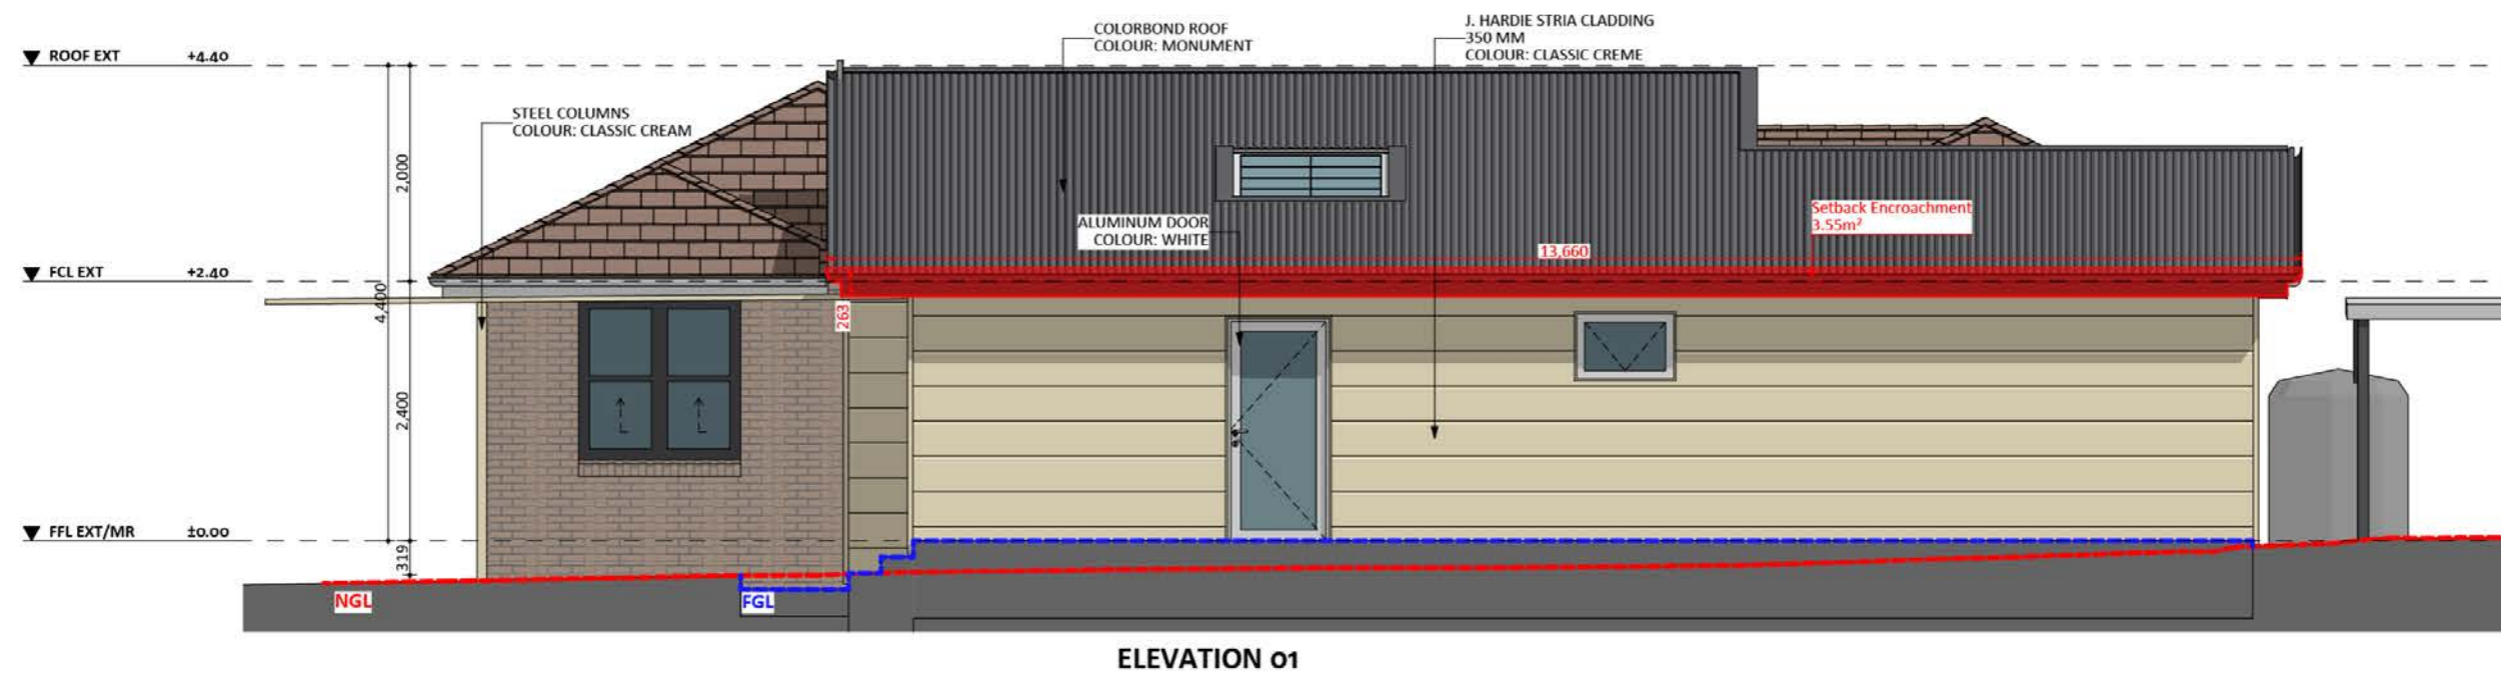

1174

ACT Building Lic: 2012767

FIXED
PRICE
EXTENSIONS

Steel Columns
Colour: Classic Cream

Colorbond Roof
Colour: Monument

Aluminium Window and Door Frames
Colour: Monument

James Hardie Stria Cladding
Colour: Classic Cream

An elevation is the height of the structure from ground level to the height of the roof.

An elevation is the height of the structure from ground level to the height of the roof.

 **FIXED
PRICE
EXTENSIONS**