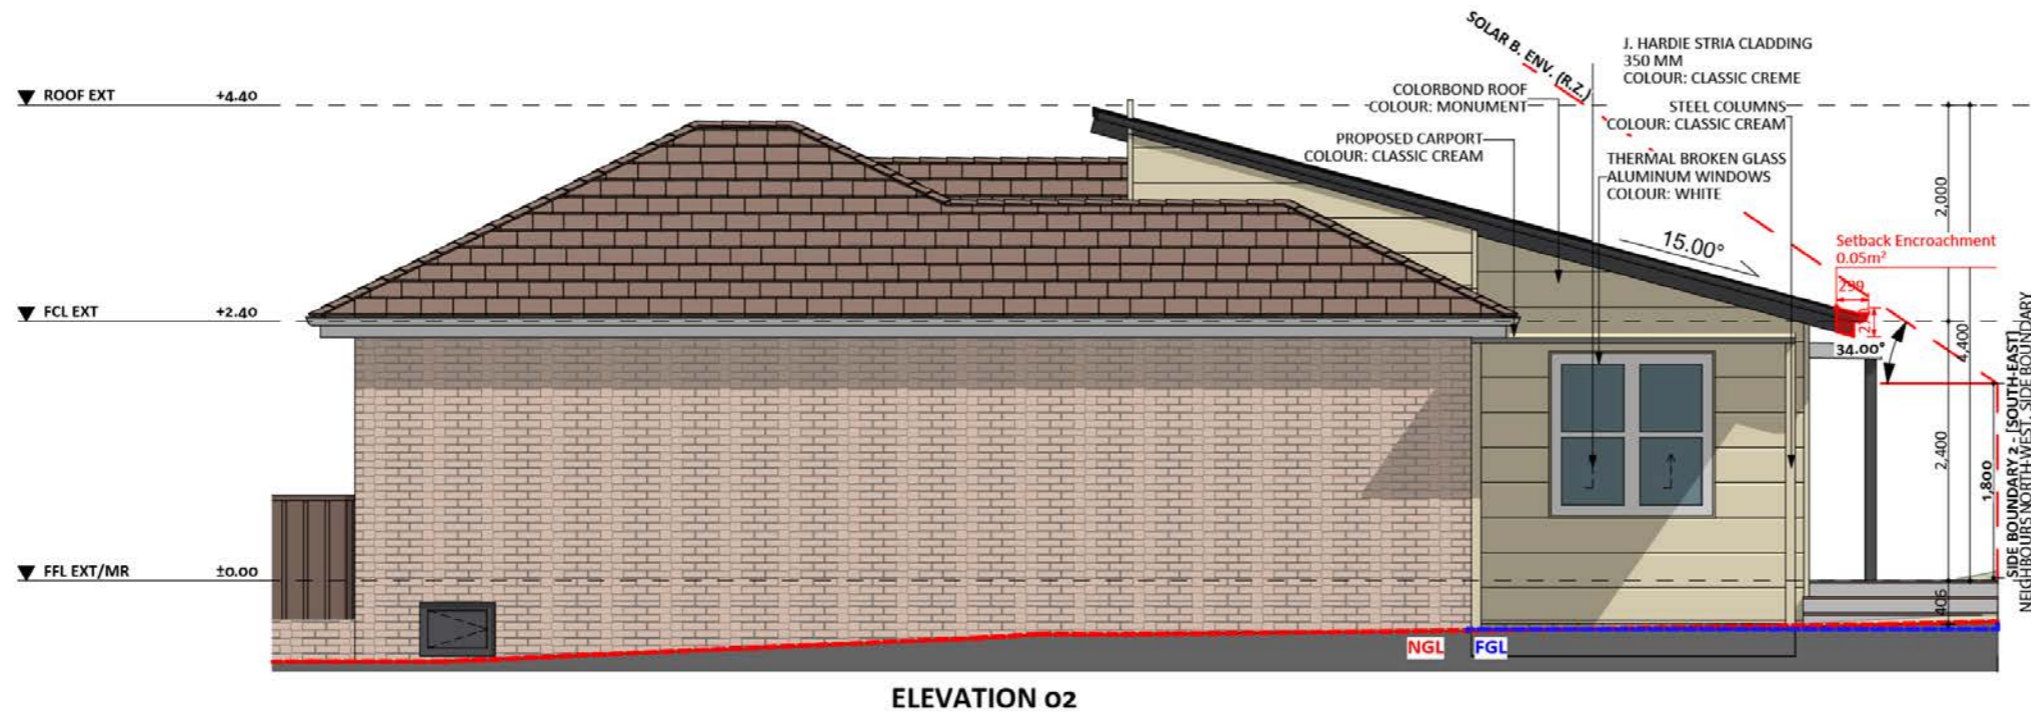

1174

ACT Building Lic: 2012767

FIXED
PRICE
EXTENSIONS

Steel Columns
Colour: Classic Cream

Colorbond Roof
Colour: Monument

Aluminium Window and Door Frames
Colour: Monument

James Hardie Stria Cladding
Colour: Classic Cream

An elevation is the height of the structure from ground level to the height of the roof.

An elevation is the height of the structure from ground level to the height of the roof.

 **FIXED
PRICE
EXTENSIONS**