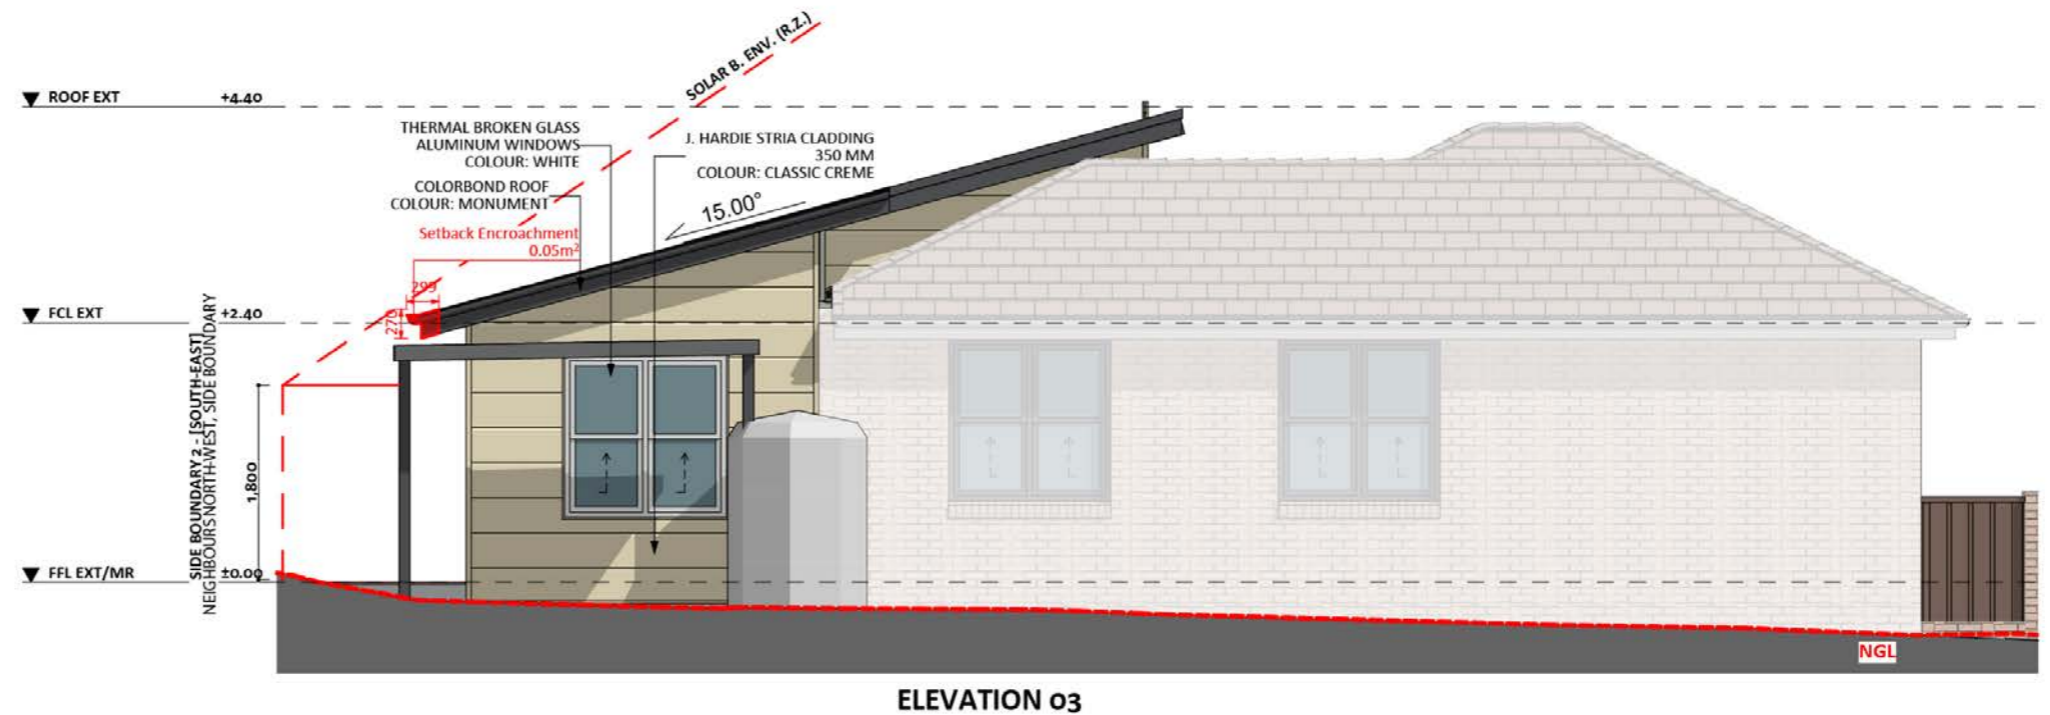

1174

ACT Building Lic: 2012767

FIXED
PRICE
EXTENSIONS

Steel Columns
Colour: Classic Cream

Colorbond Roof
Colour: Monument

Aluminium Window and Door Frames
Colour: Monument

James Hardie Stria Cladding
Colour: Classic Cream

An elevation is the height of the structure from ground level to the height of the roof.

An elevation is the height of the structure from ground level to the height of the roof.

 **FIXED
PRICE
EXTENSIONS**