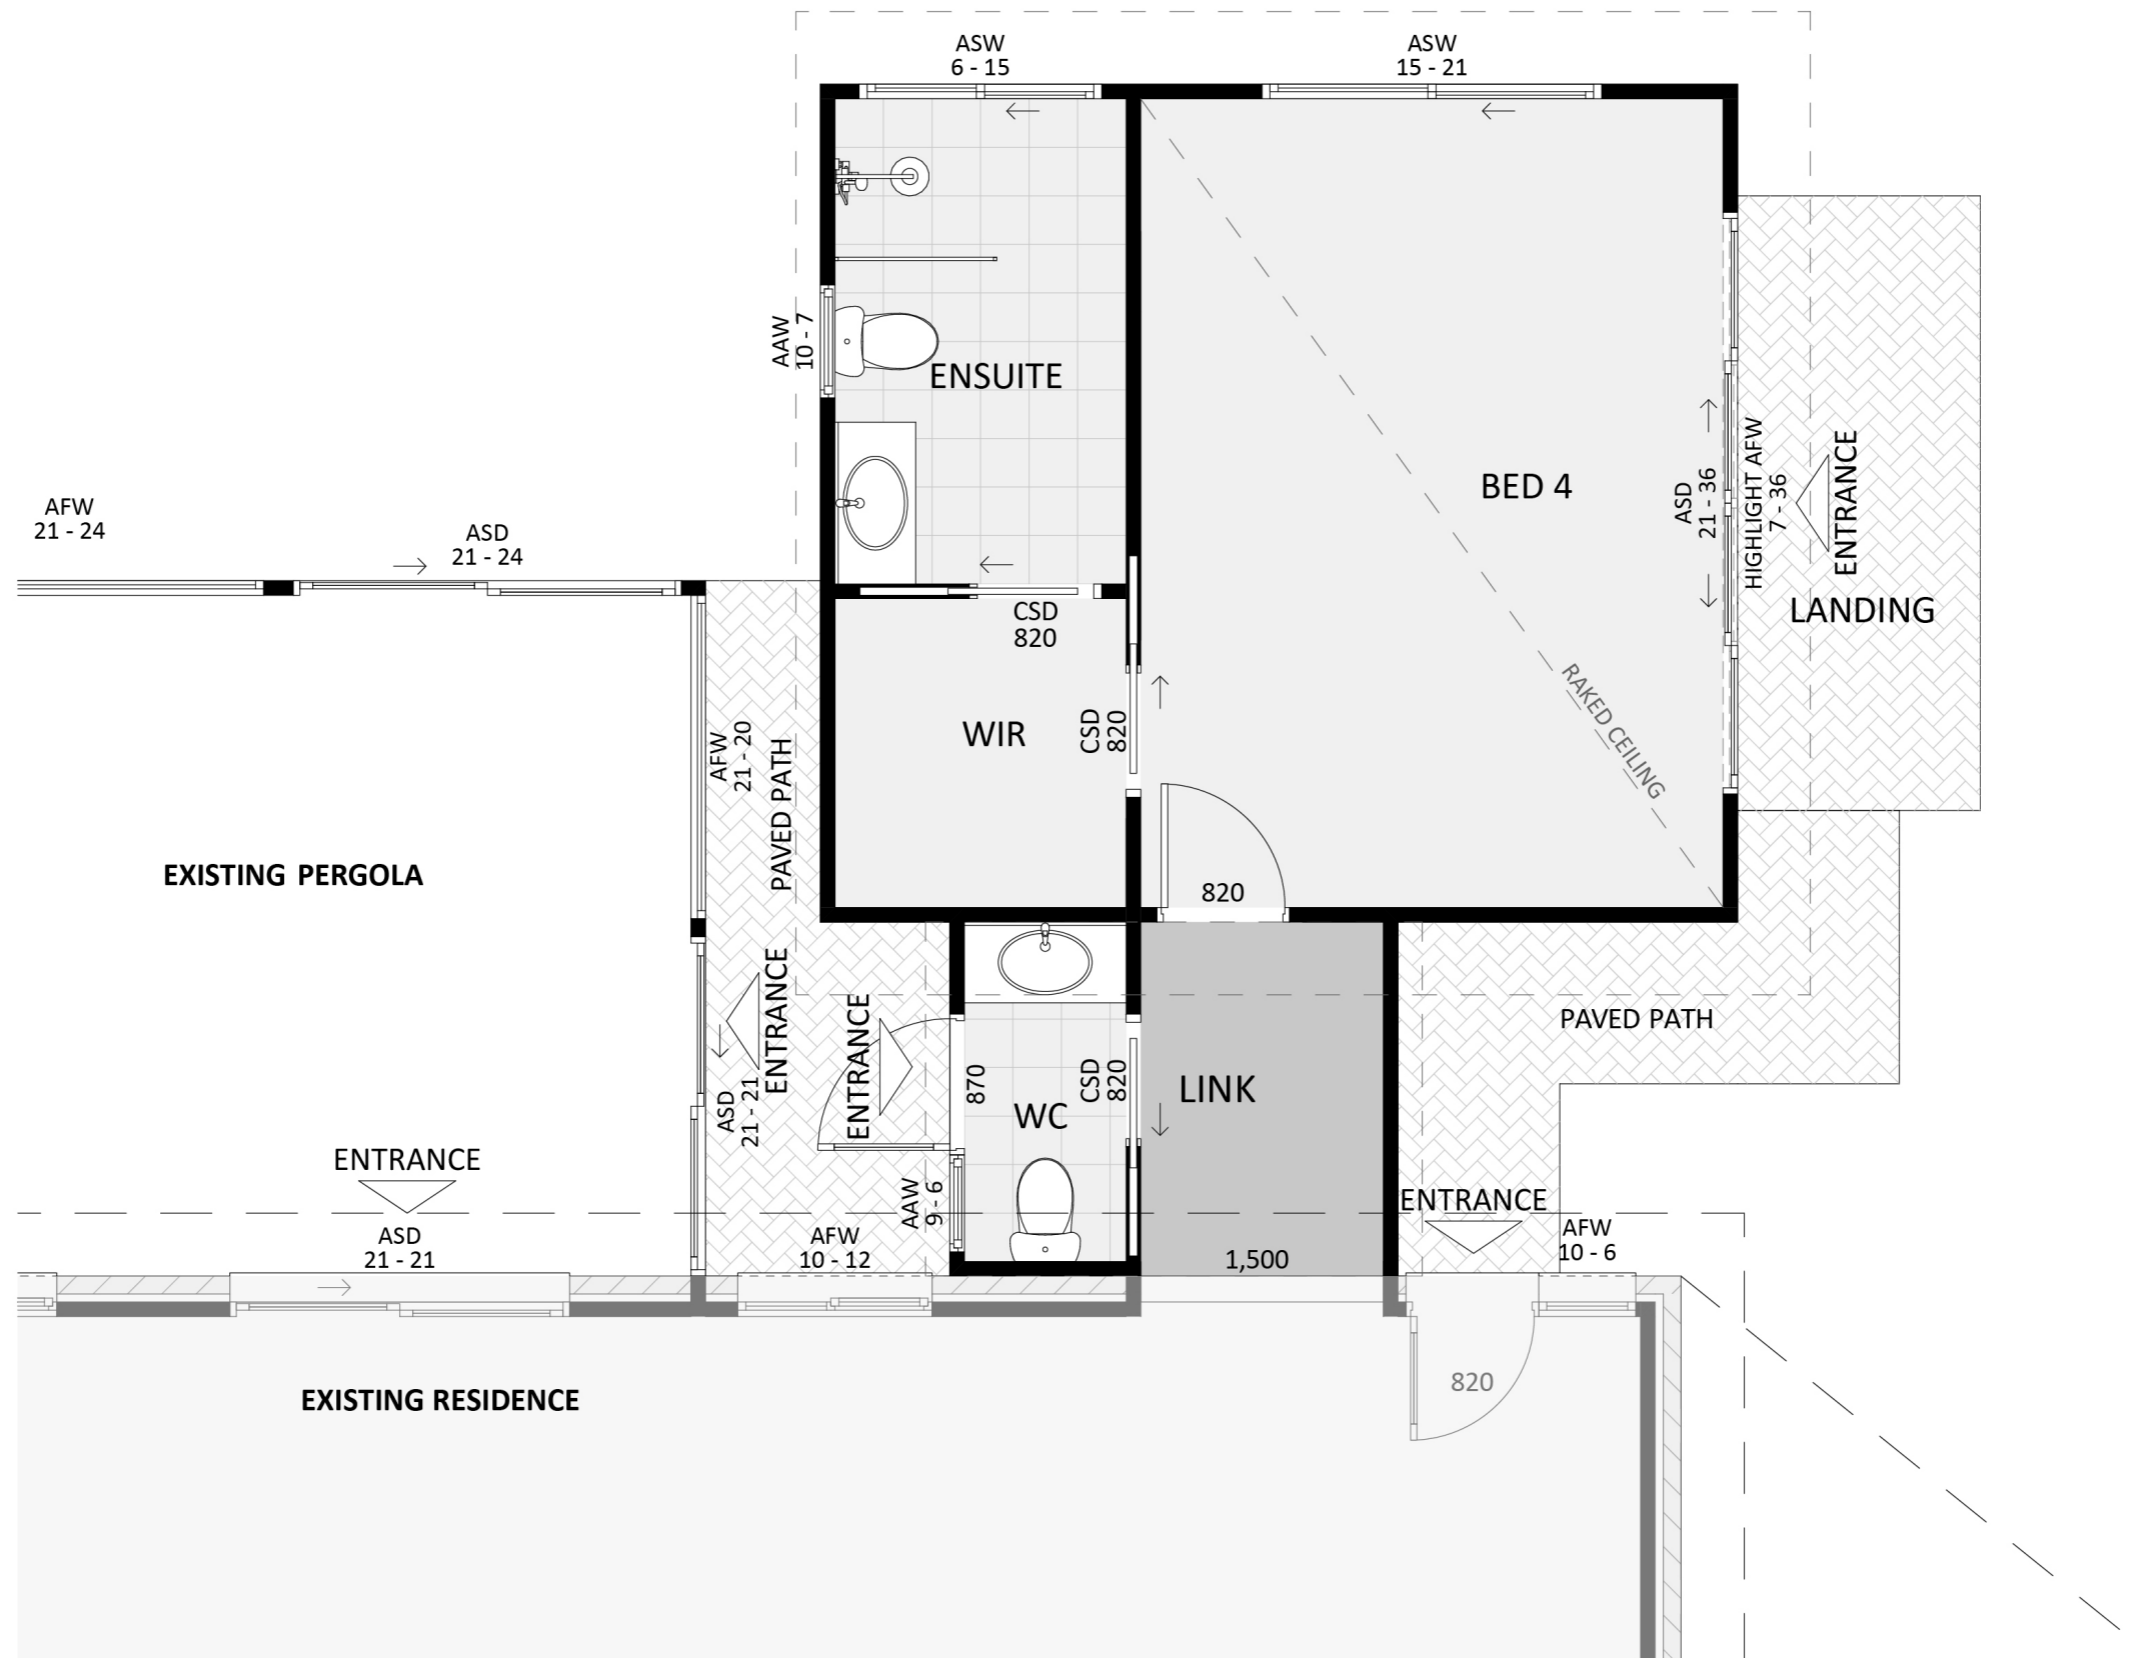

1171

ACT Building Lic: 2012767

FIXED
PRICE
EXTENSIONS

Fascias & Gutters
Colour: White

Roof Covering
Colour: Shale Grey

Aluminium Window and Door Frames
Colour: White

Composite Weatherboards
Colour: Classic Cream

An elevation is the height of the structure from ground level to the height of the roof.

ELEVATION 01

ELEVATION 02

An elevation is the height of the structure from ground level to the height of the roof.