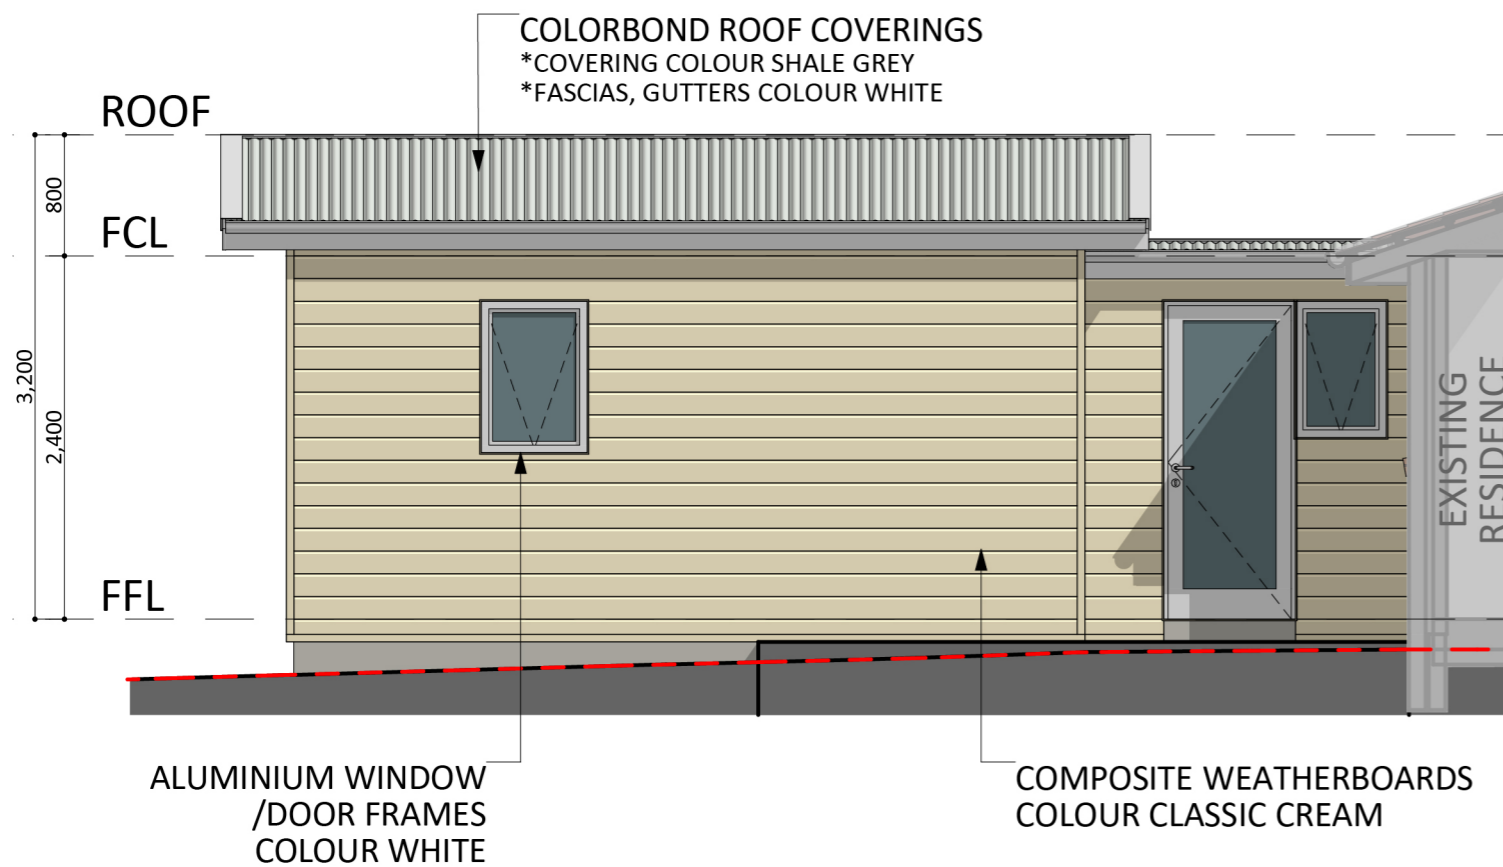

1171

ACT Building Lic: 2012767

FIXED
PRICE
EXTENSIONS

Fascias & Gutters
Colour: White

Roof Covering
Colour: Shale Grey

Aluminium Window and Door Frames
Colour: White

Composite Weatherboards
Colour: Classic Cream

An elevation is the height of the structure from ground level to the height of the roof.

ELEVATION 01

ELEVATION 02

An elevation is the height of the structure from ground level to the height of the roof.