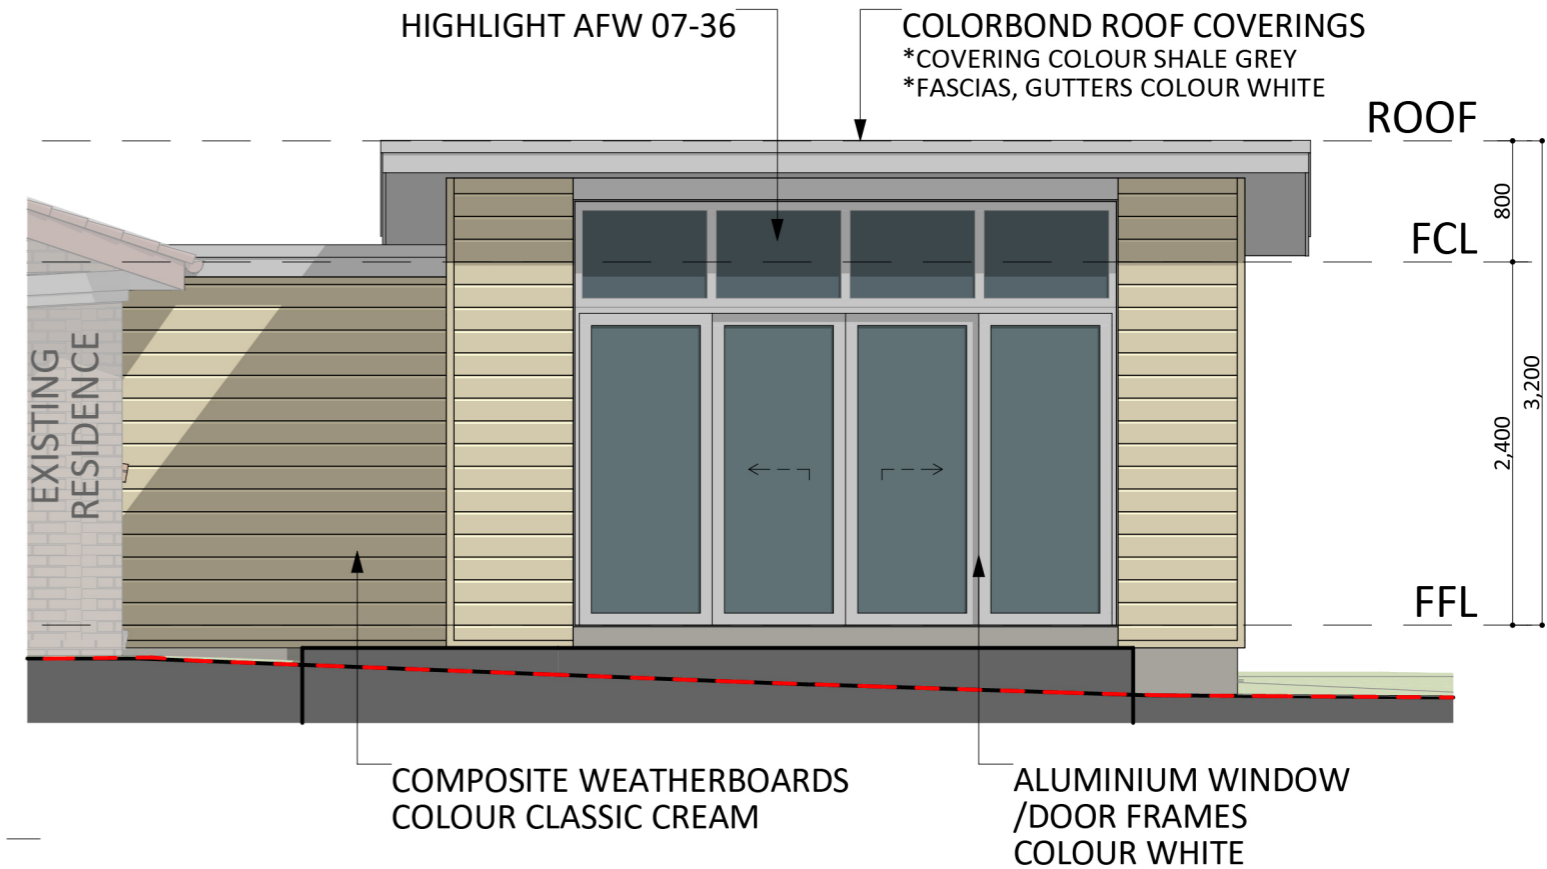

1171

ACT Building Lic: 2012767

FIXED
PRICE
EXTENSIONS

Fascias & Gutters
Colour: White

Roof Covering
Colour: Shale Grey

Aluminium Window and Door Frames
Colour: White

Composite Weatherboards
Colour: Classic Cream

An elevation is the height of the structure from ground level to the height of the roof.

ELEVATION 01

ELEVATION 02

An elevation is the height of the structure from ground level to the height of the roof.