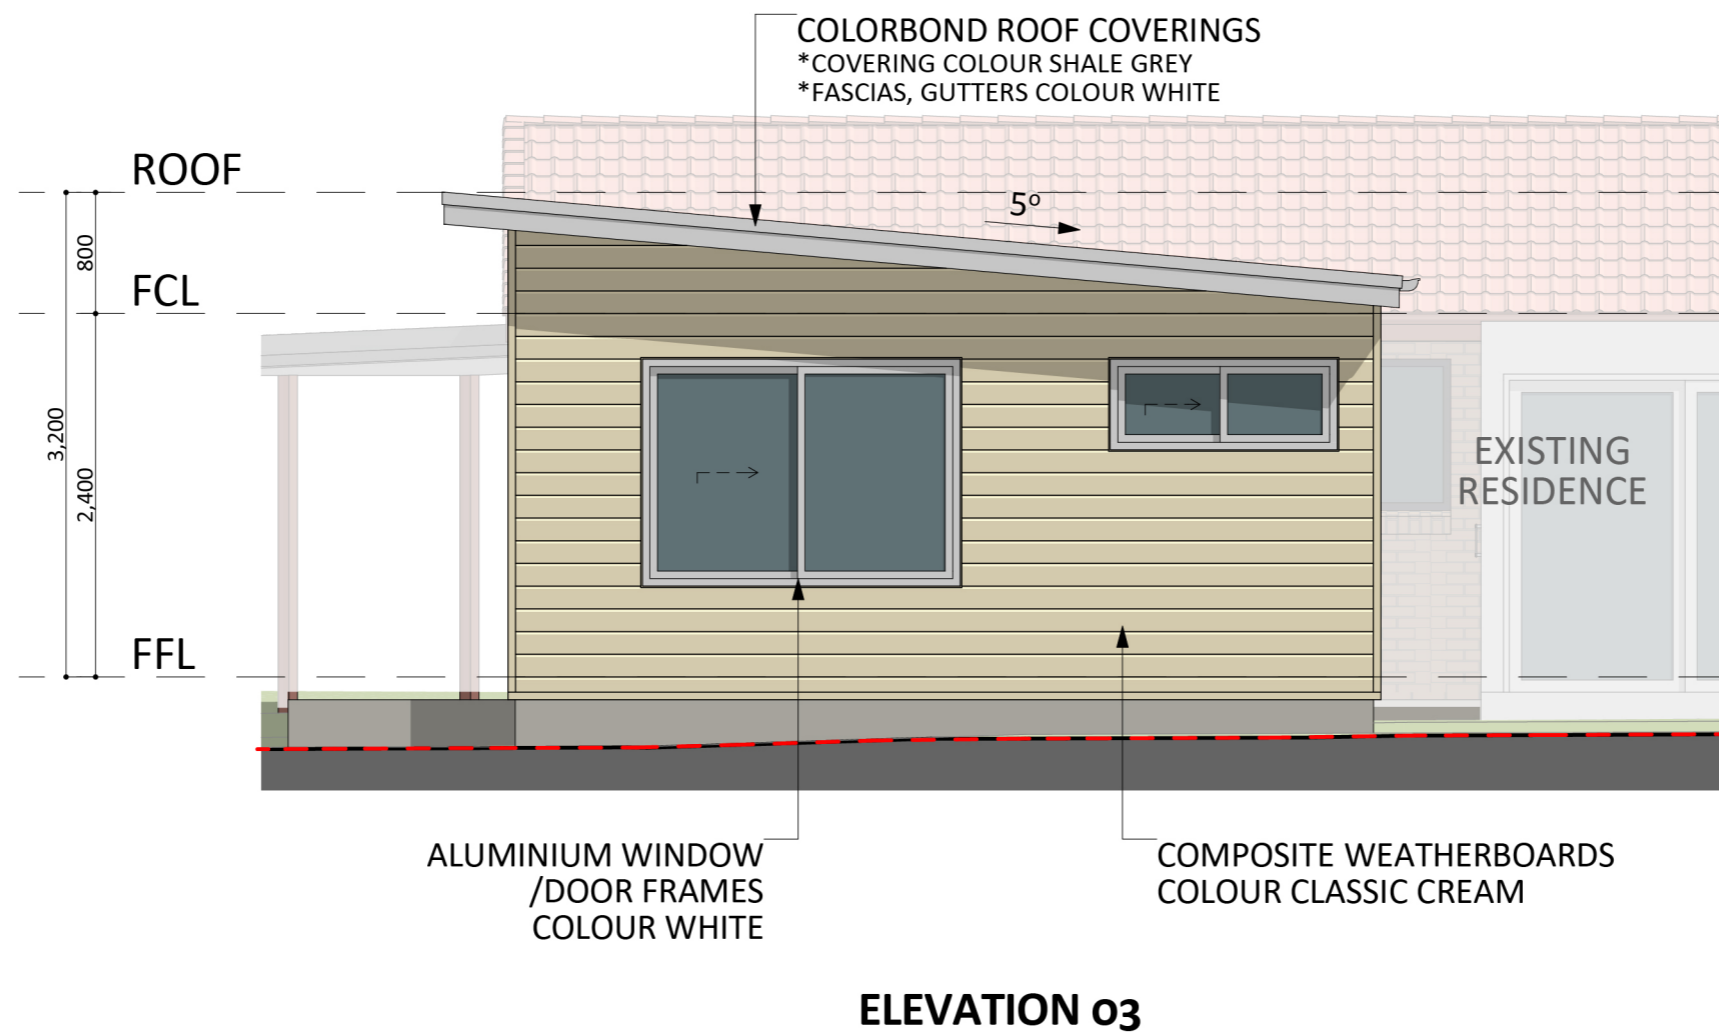

1171

ACT Building Lic: 2012767

FIXED
PRICE
EXTENSIONS

Fascias & Gutters
Colour: White

Roof Covering
Colour: Shale Grey

Aluminium Window and Door Frames
Colour: White

Composite Weatherboards
Colour: Classic Cream

An elevation is the height of the structure from ground level to the height of the roof.

ELEVATION 01

ELEVATION 02

An elevation is the height of the structure from ground level to the height of the roof.