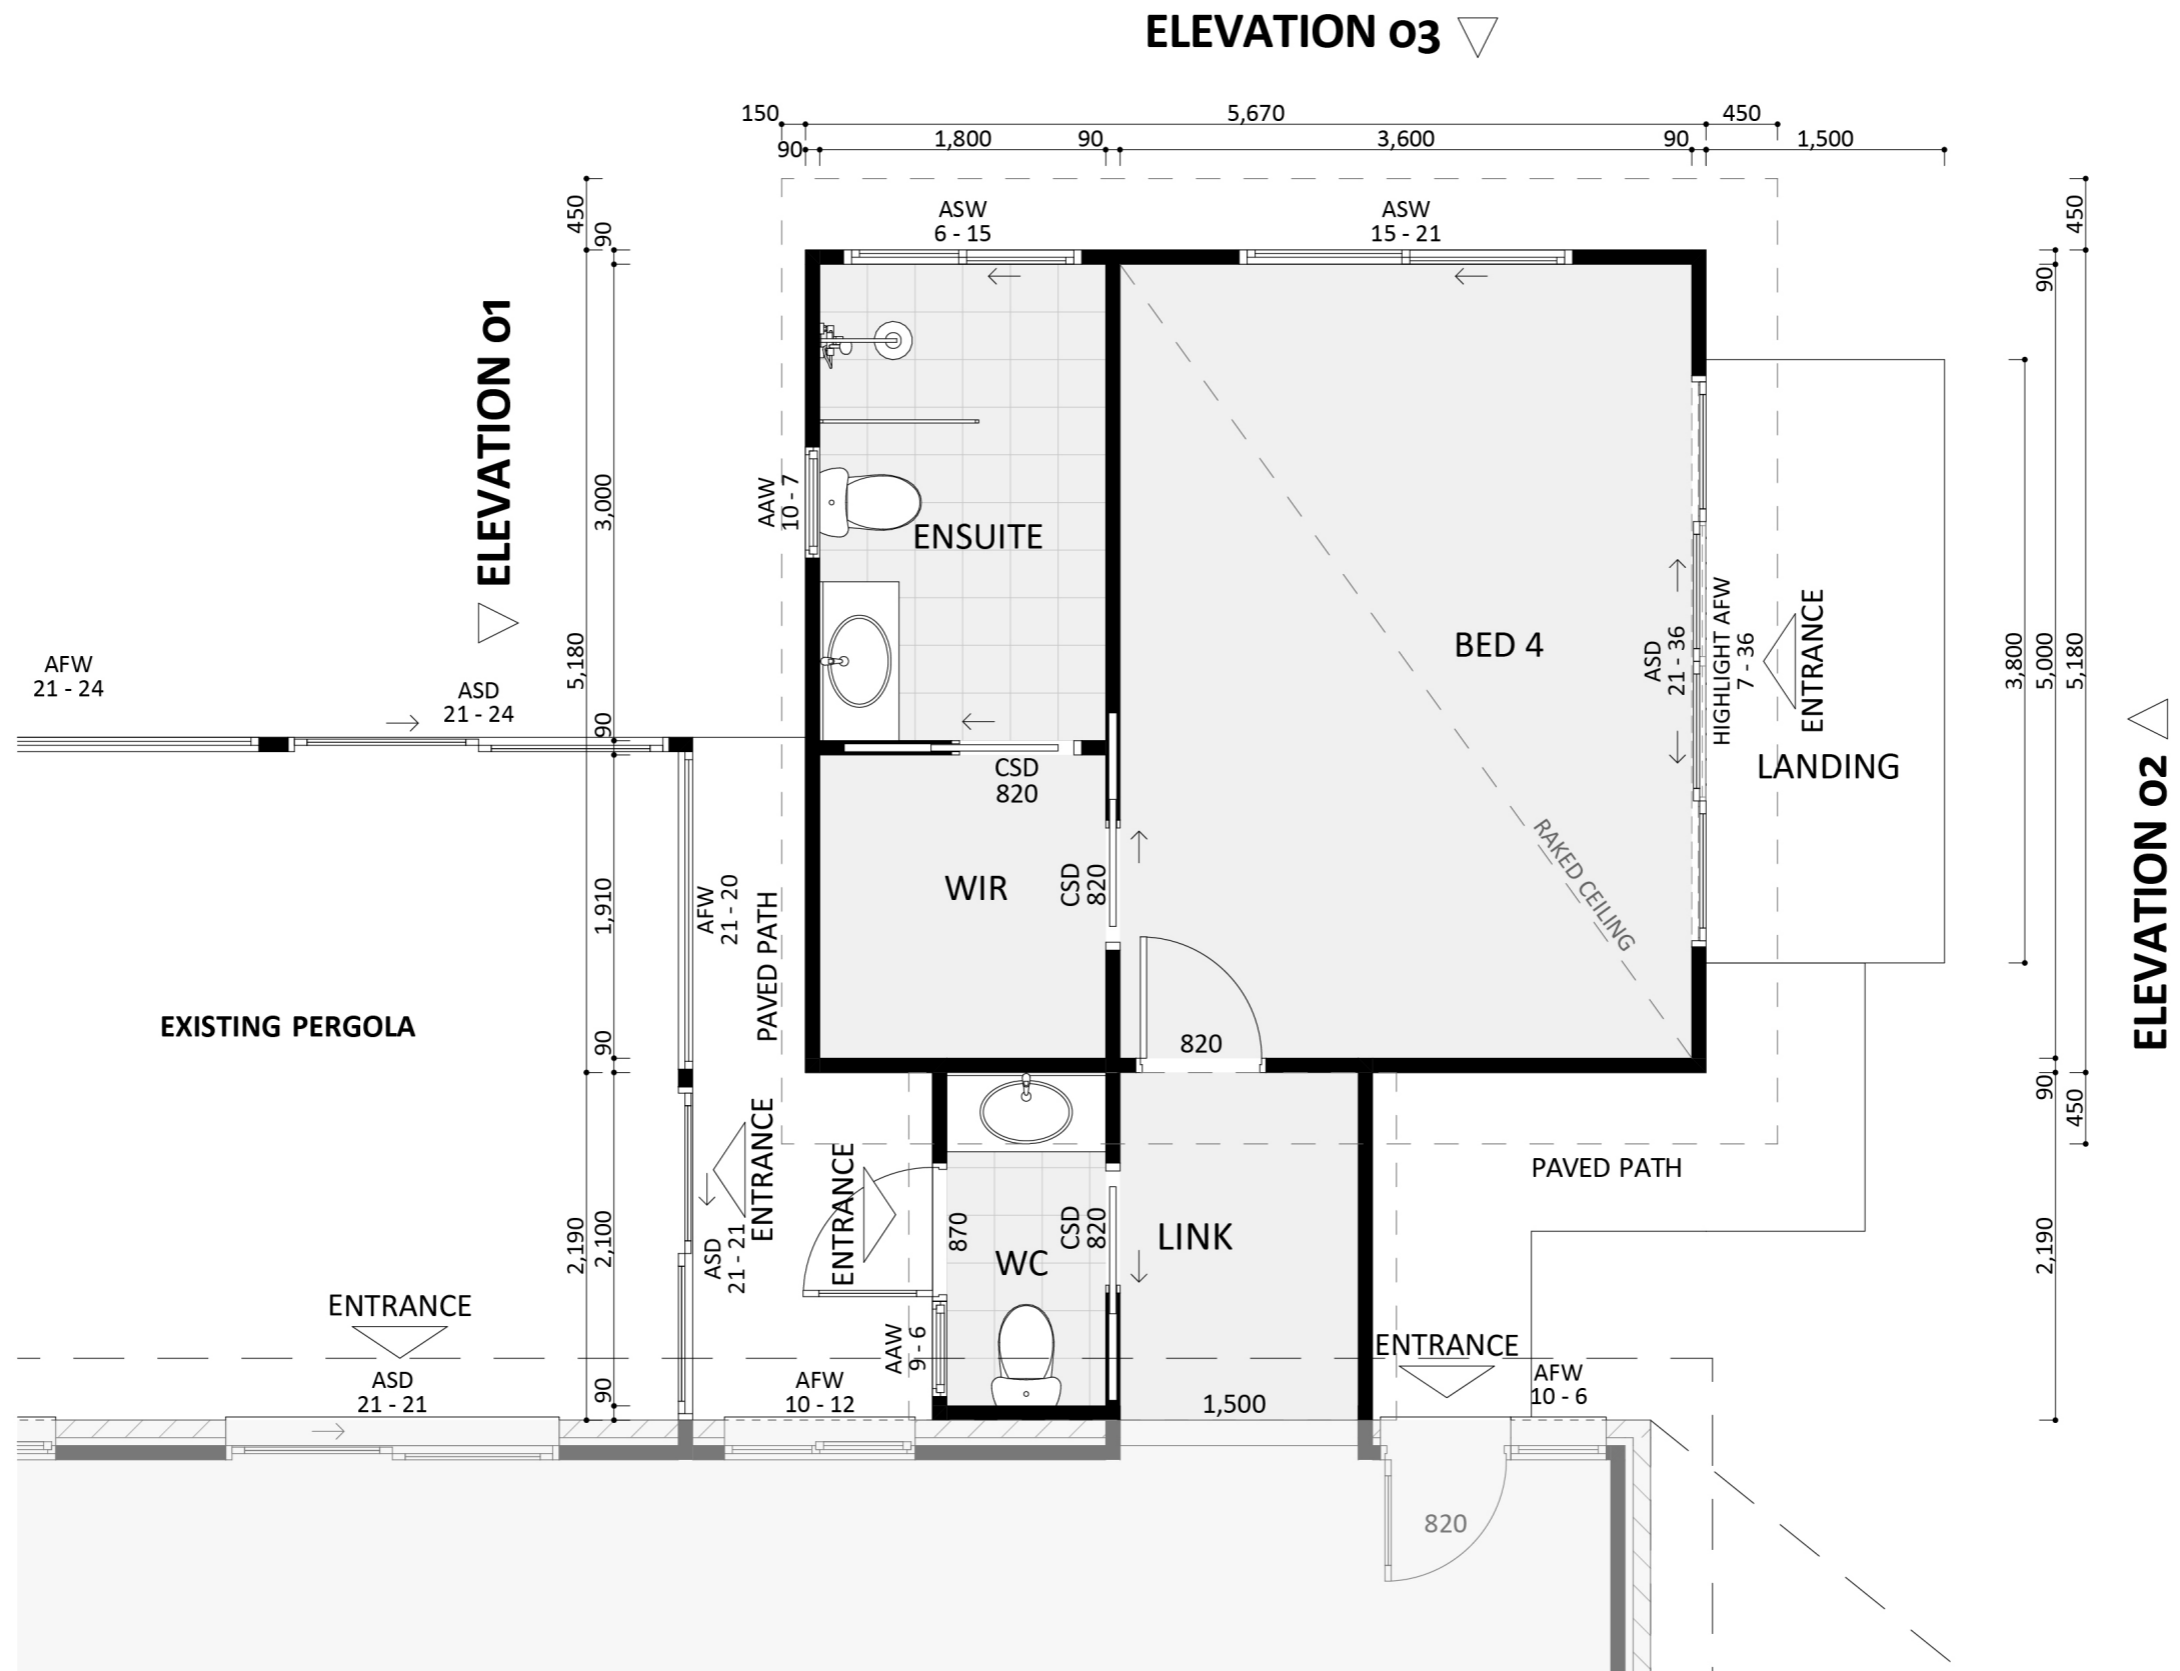

1171

ACT Building Lic: 2012767

FIXED
PRICE
EXTENSIONS

Fascias & Gutters
Colour: White

Roof Covering
Colour: Shale Grey

Aluminium Window and Door Frames
Colour: White

Composite Weatherboards
Colour: Classic Cream

An elevation is the height of the structure from ground level to the height of the roof.

ELEVATION 01

ELEVATION 02

An elevation is the height of the structure from ground level to the height of the roof.