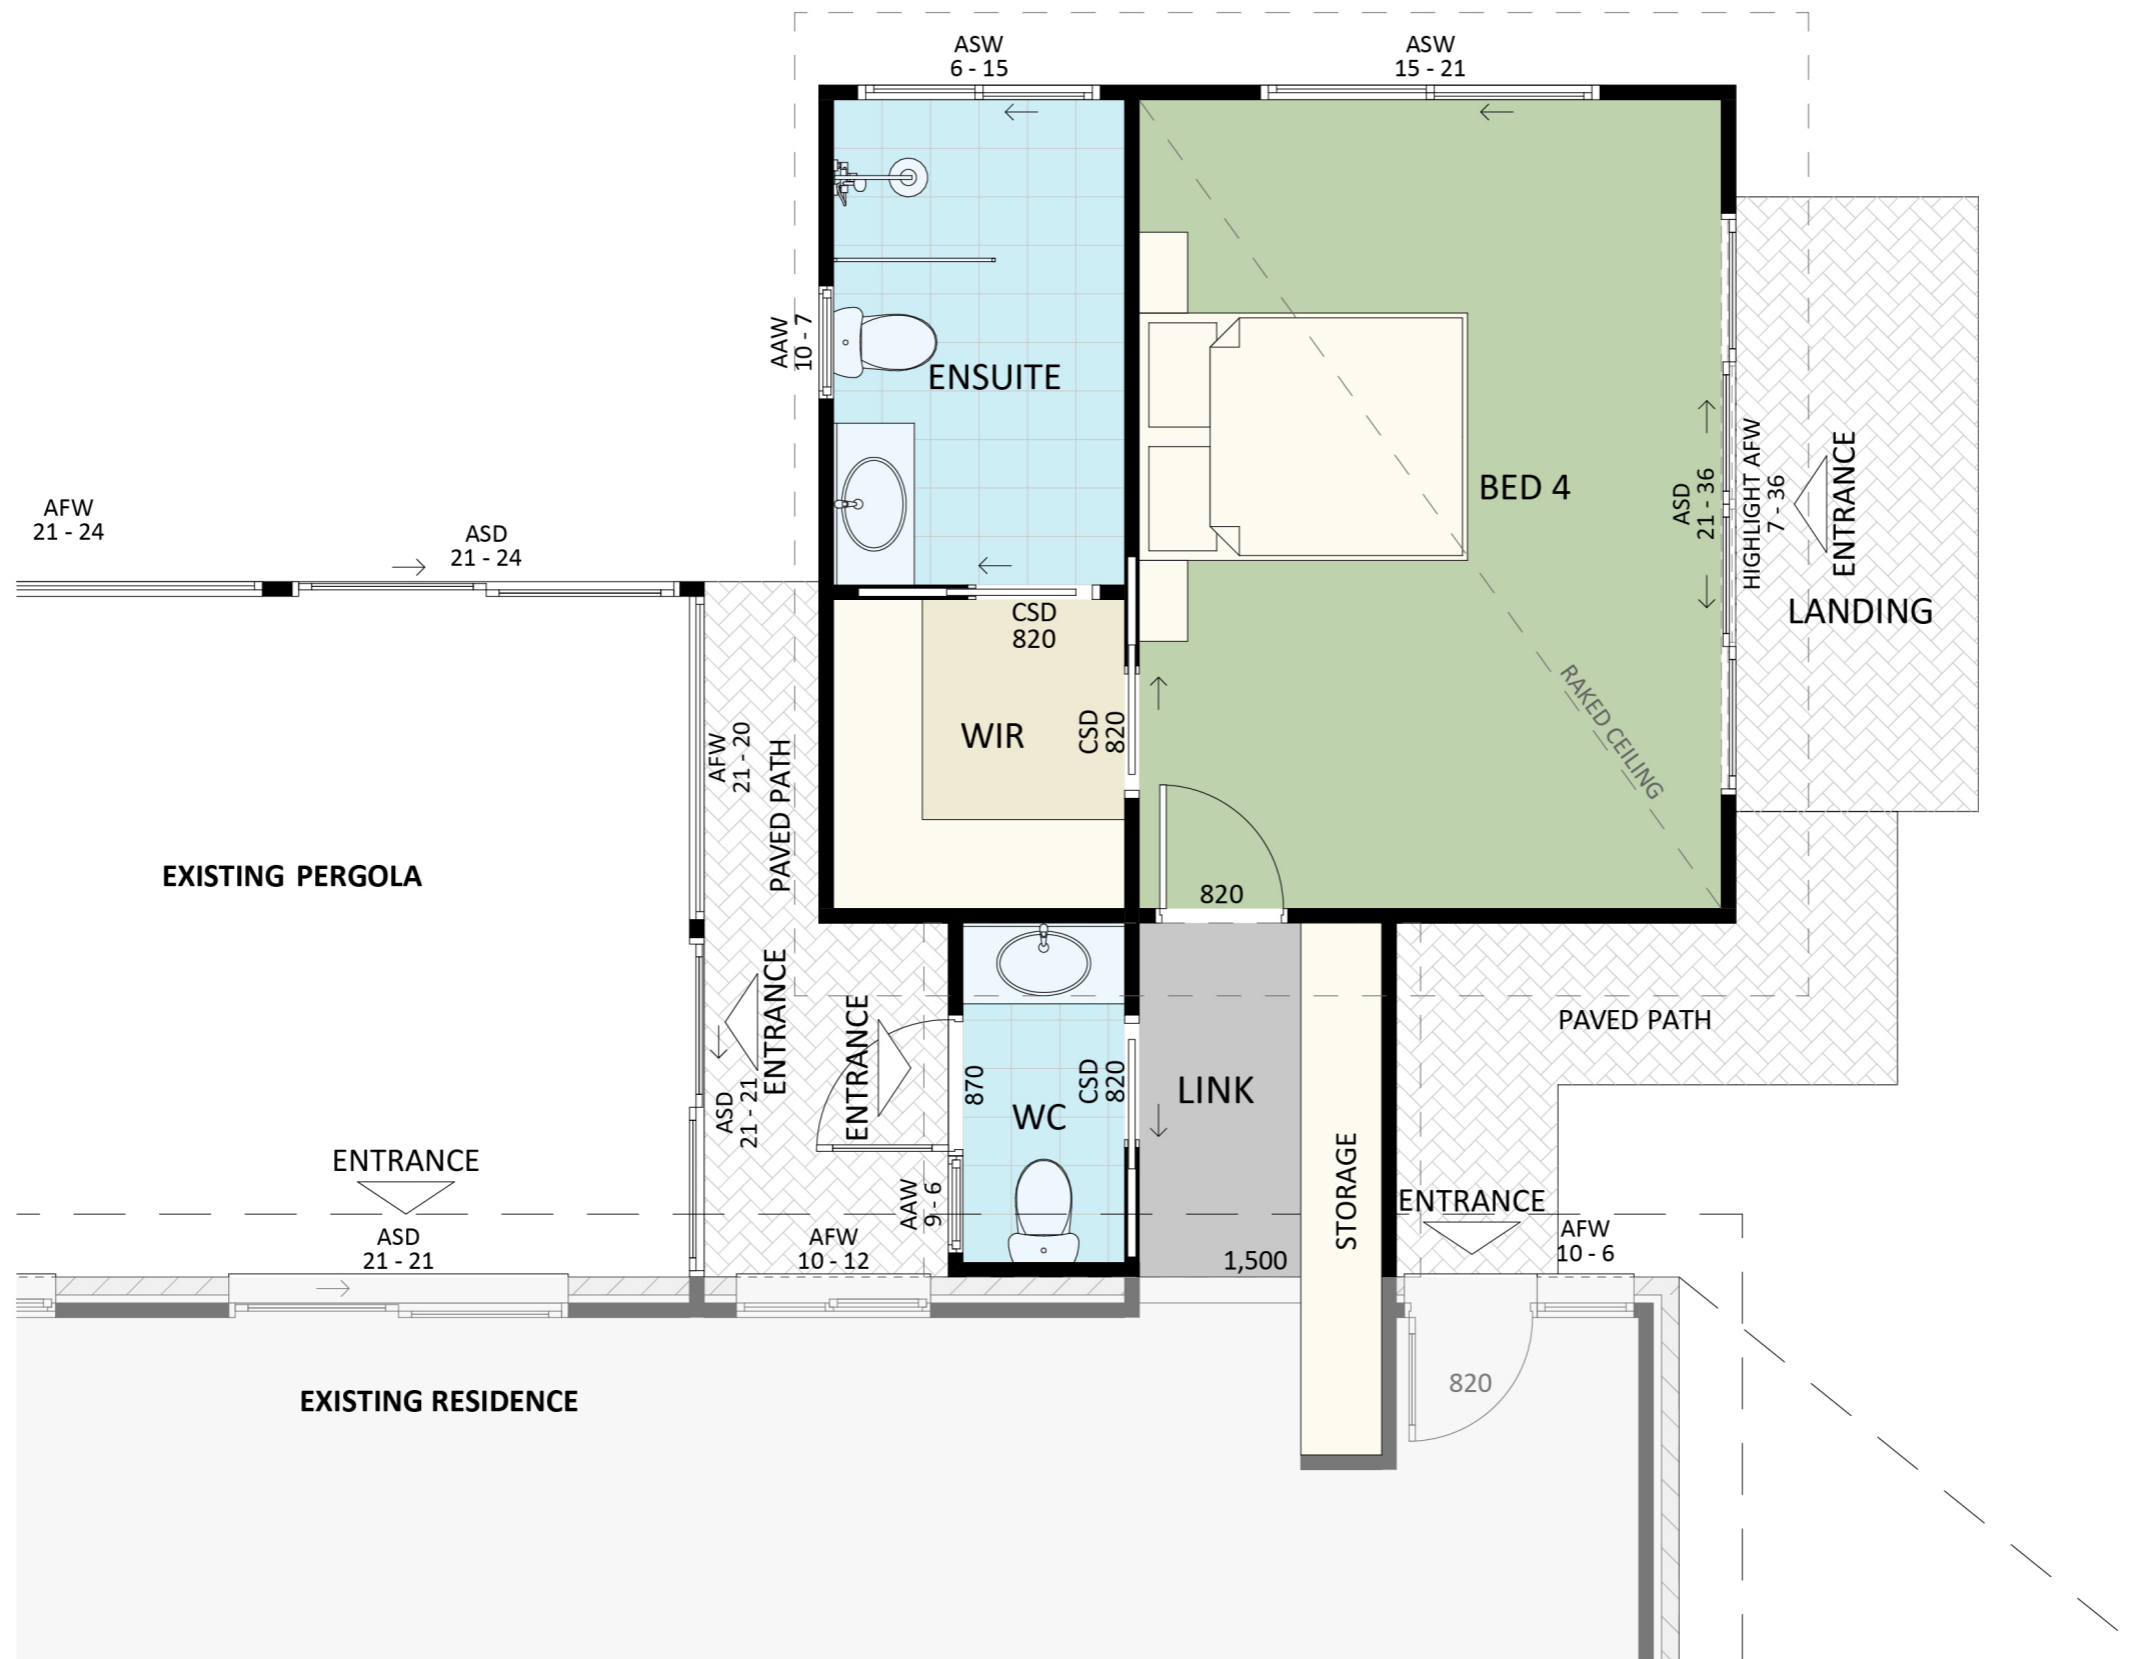

1171

ACT Building Lic: 2012767

FIXED
PRICE
EXTENSIONS

Fascias & Gutters
Colour: White

Roof Covering
Colour: Shale Grey

Aluminium Window and Door Frames
Colour: White

Composite Weatherboards
Colour: Classic Cream

An elevation is the height of the structure from ground level to the height of the roof.

ELEVATION 01

ELEVATION 02

An elevation is the height of the structure from ground level to the height of the roof.