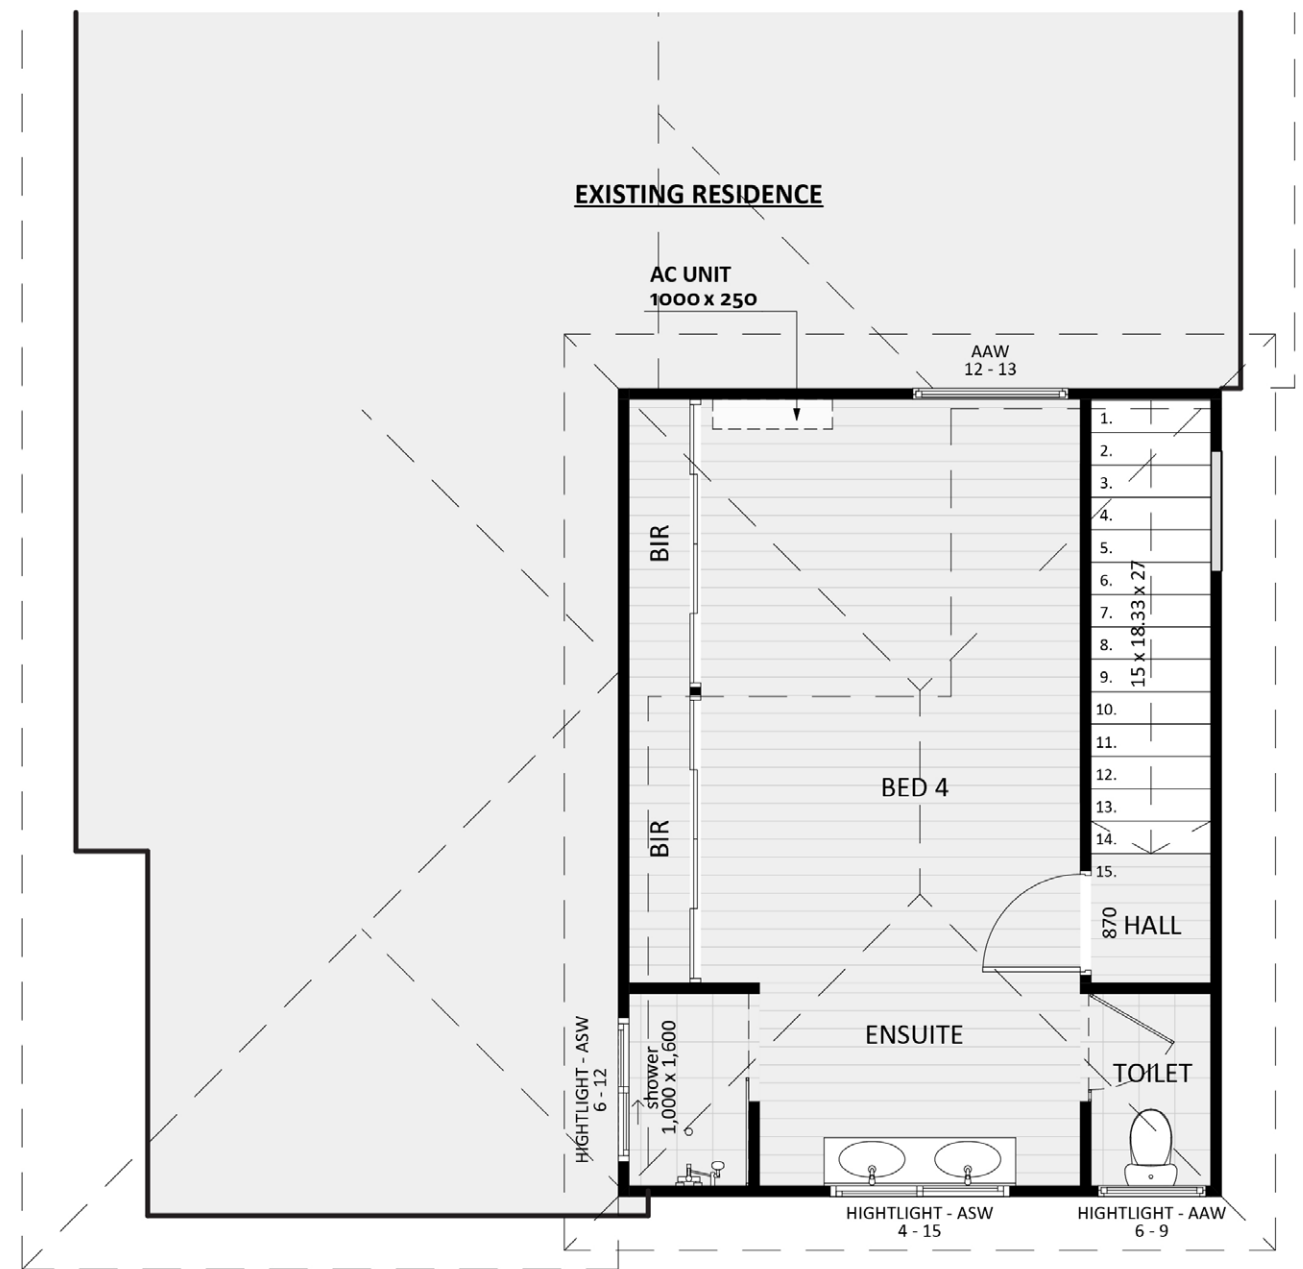

1168

ACT Building Lic: 2012767

**FIXED
PRICE
EXTENSIONS**

Heka Hood Awning
Colour: Gun Metal Grey

Colorbond Aluminium Roof
Colour: Gun Metal Grey

Brick Veneer
Colour: Similar to Existing

Window and Door Frames
Colour: Classic Cream

Stria Cladding
Colour: Gun Metal Grey

Ground Floor

First Floor

An elevation is the height of the structure from ground level to the height of the roof.

An elevation is the height of the structure from ground level to the height of the roof.