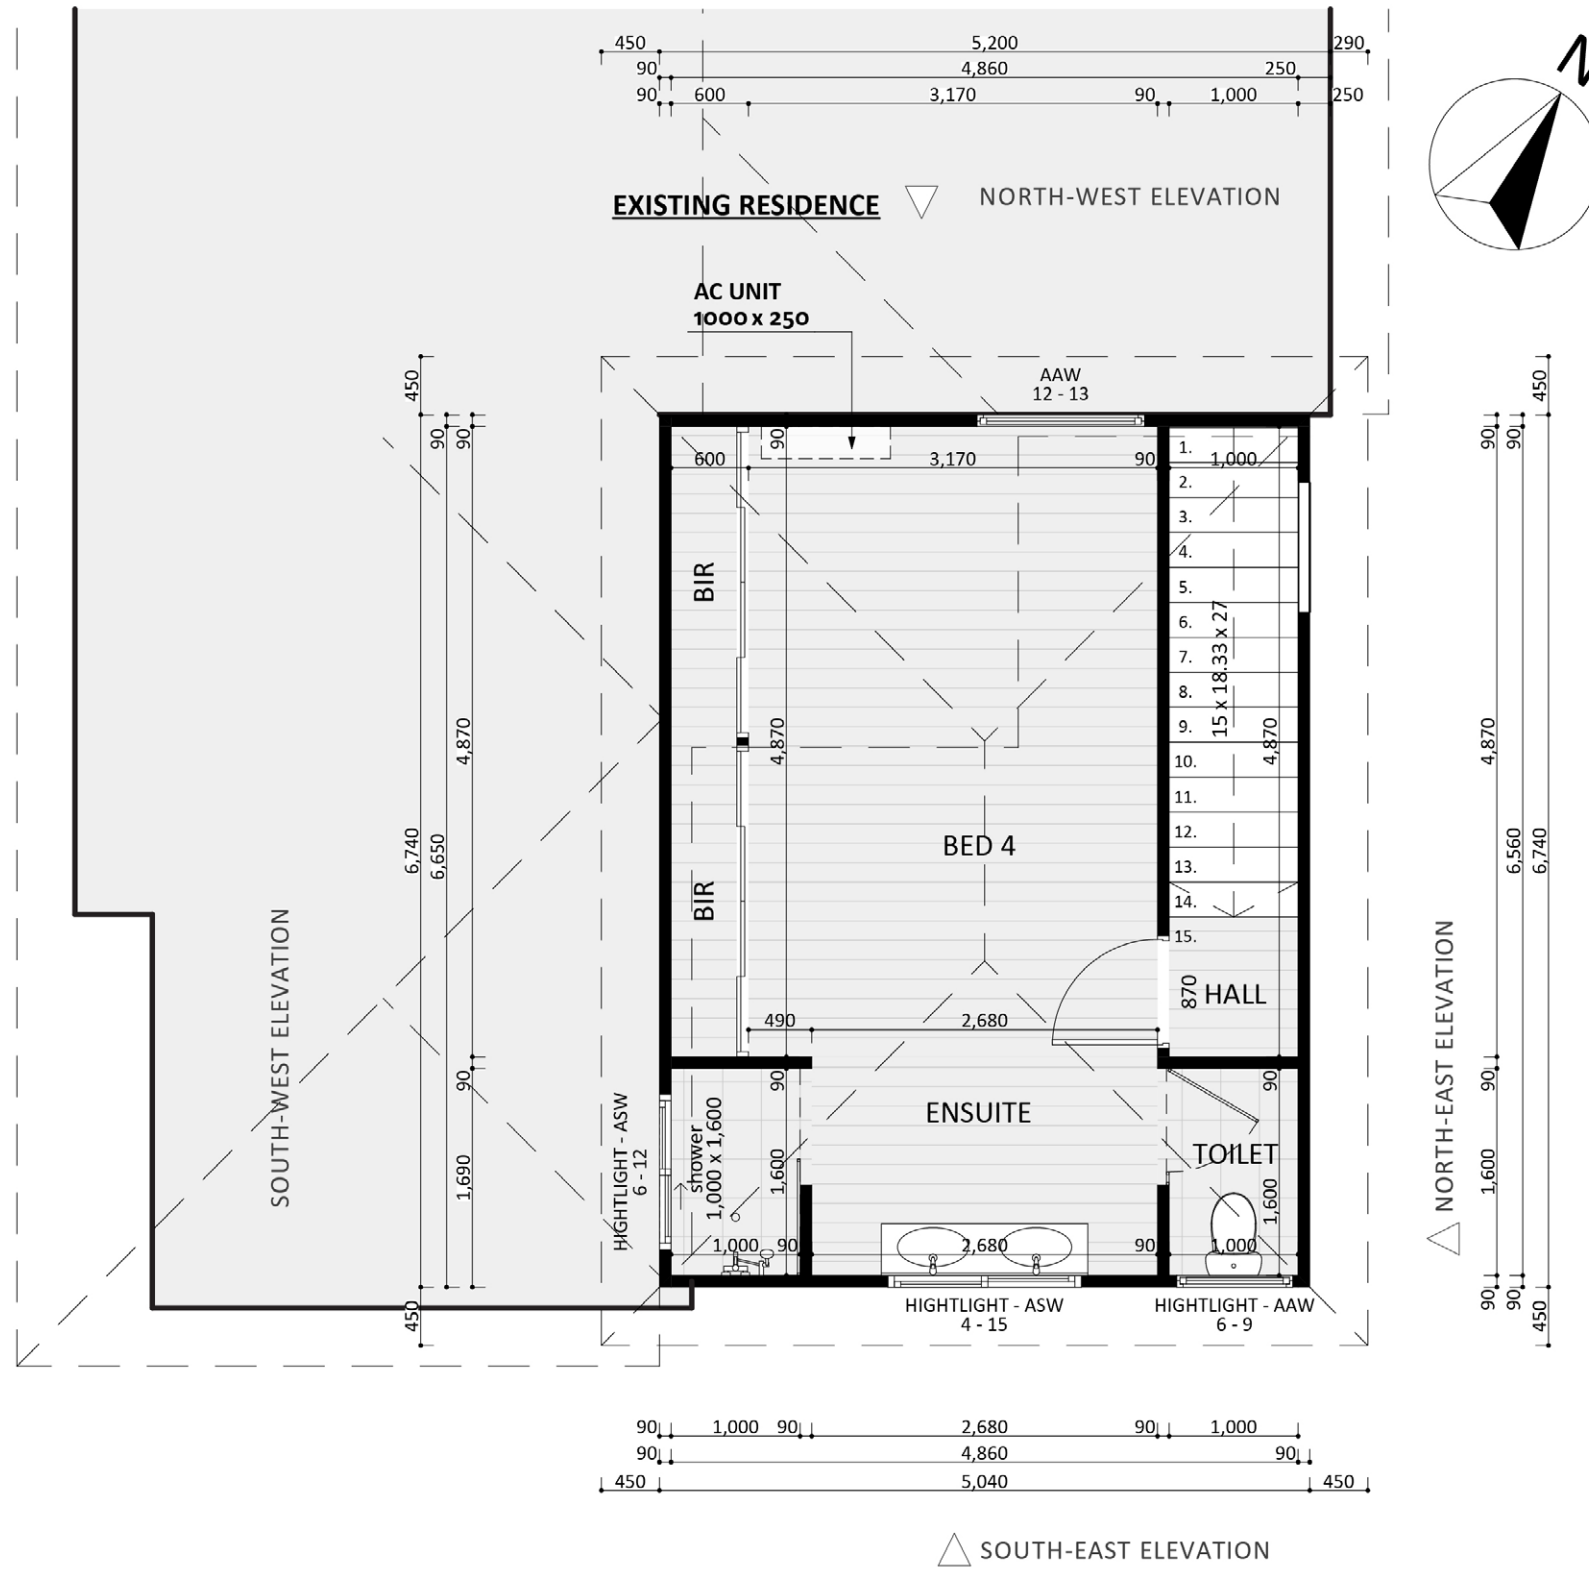

1168

ACT Building Lic: 2012767

**FIXED
PRICE
EXTENSIONS**

Heka Hood Awning
Colour: Gun Metal Grey

Colorbond Aluminium Roof
Colour: Gun Metal Grey

Brick Veneer
Colour: Similar to Existing

Window and Door Frames
Colour: Classic Cream

Stria Cladding
Colour: Gun Metal Grey

Ground Floor

First Floor

An elevation is the height of the structure from ground level to the height of the roof.

An elevation is the height of the structure from ground level to the height of the roof.