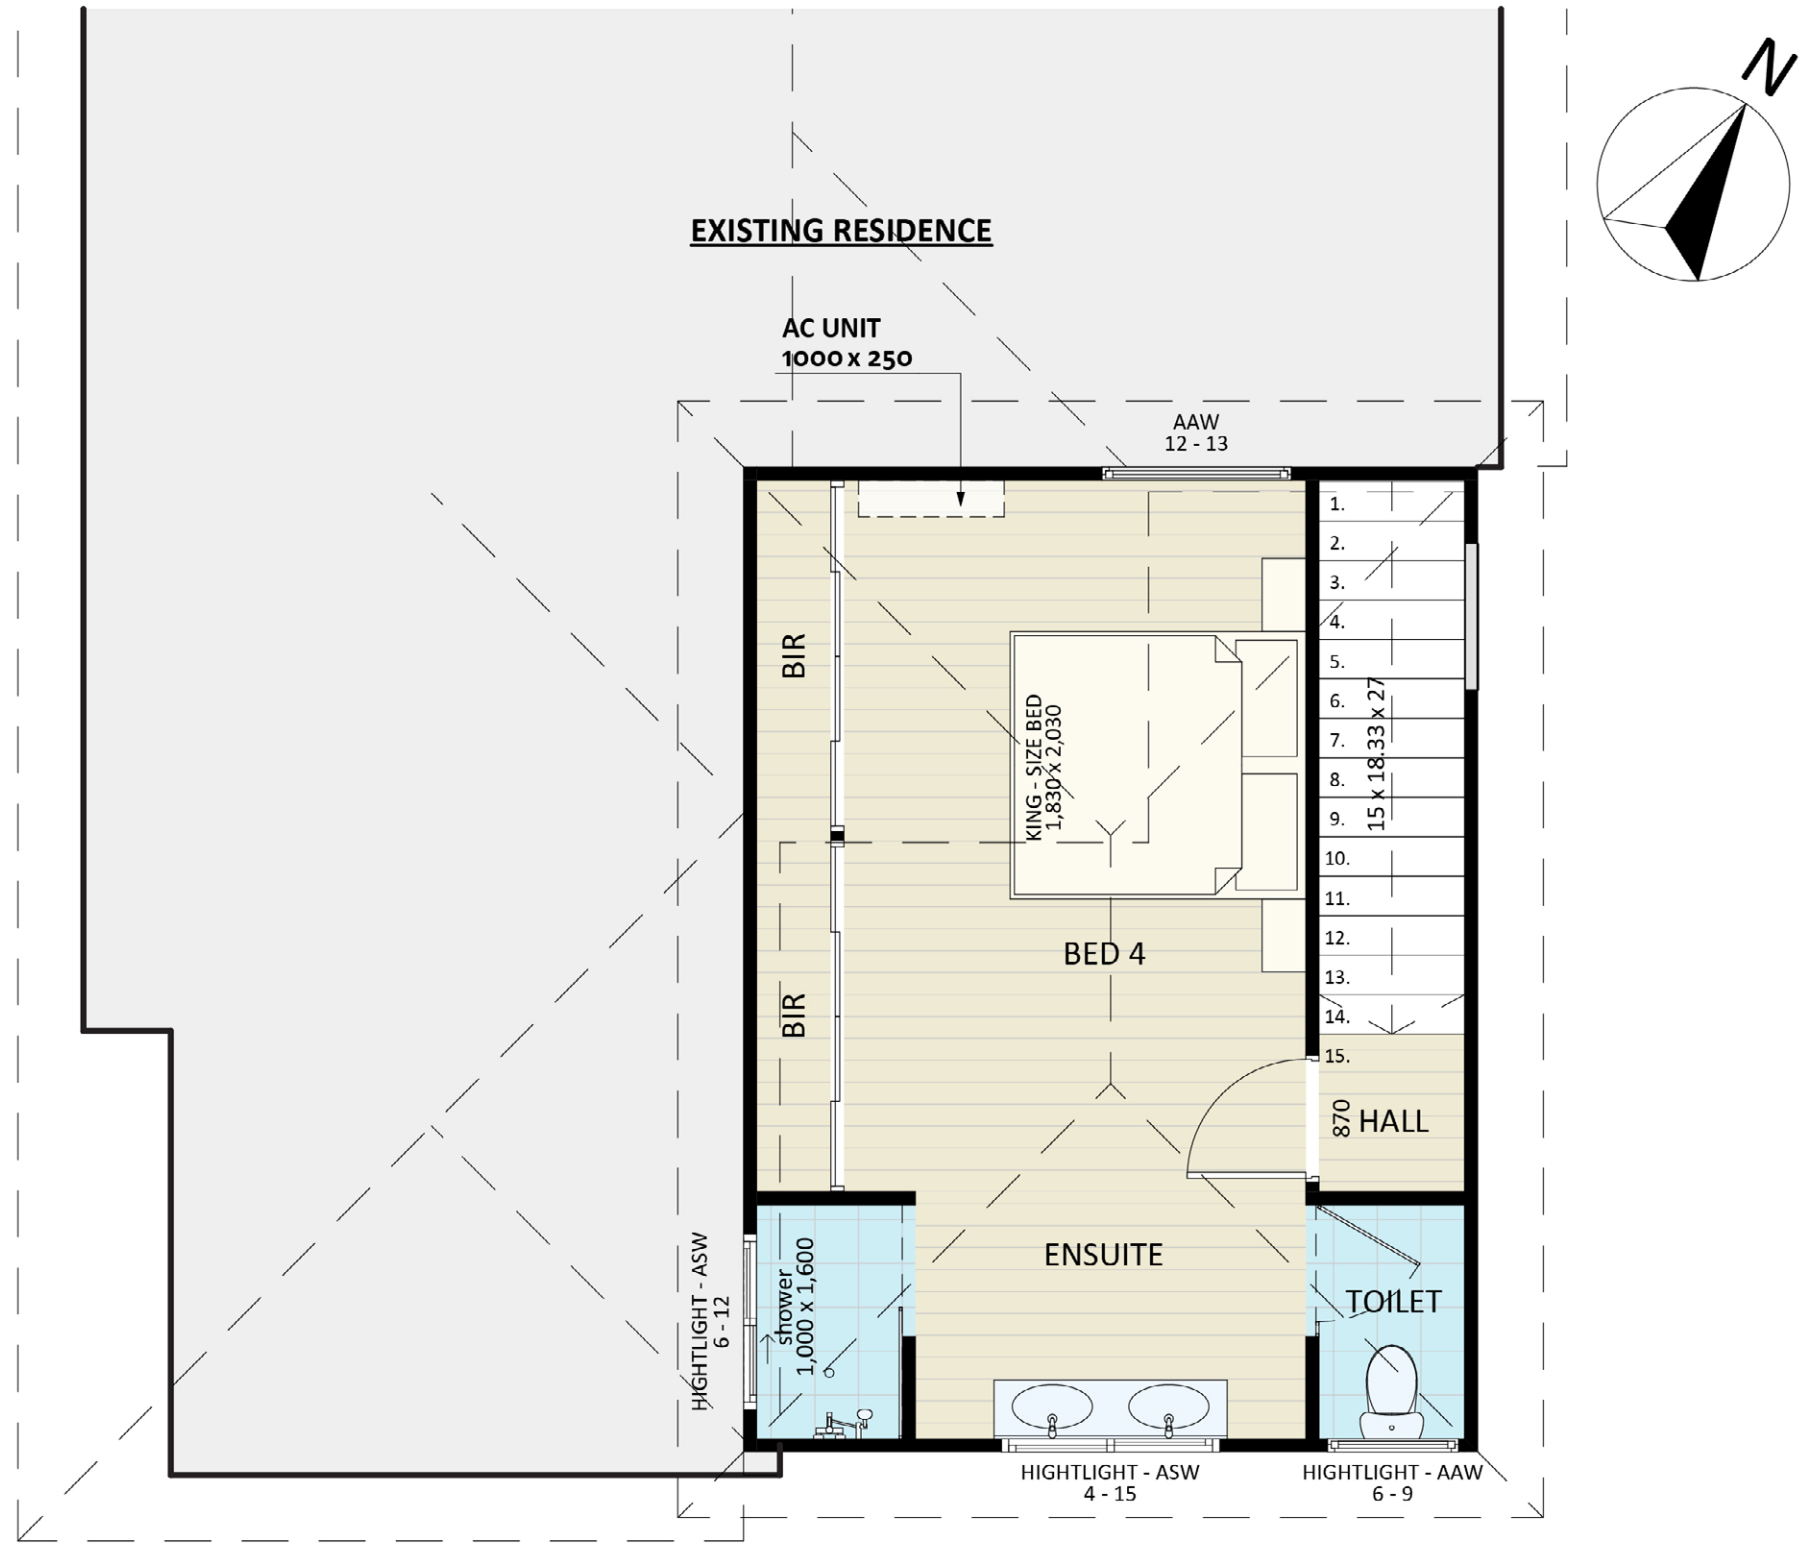

1168

ACT Building Lic: 2012767

**FIXED
PRICE
EXTENSIONS**

Heka Hood Awning
Colour: Gun Metal Grey

Colorbond Aluminium Roof
Colour: Gun Metal Grey

Brick Veneer
Colour: Similar to Existing

Window and Door Frames
Colour: Classic Cream

Stria Cladding
Colour: Gun Metal Grey

Ground Floor

First Floor

An elevation is the height of the structure from ground level to the height of the roof.

An elevation is the height of the structure from ground level to the height of the roof.