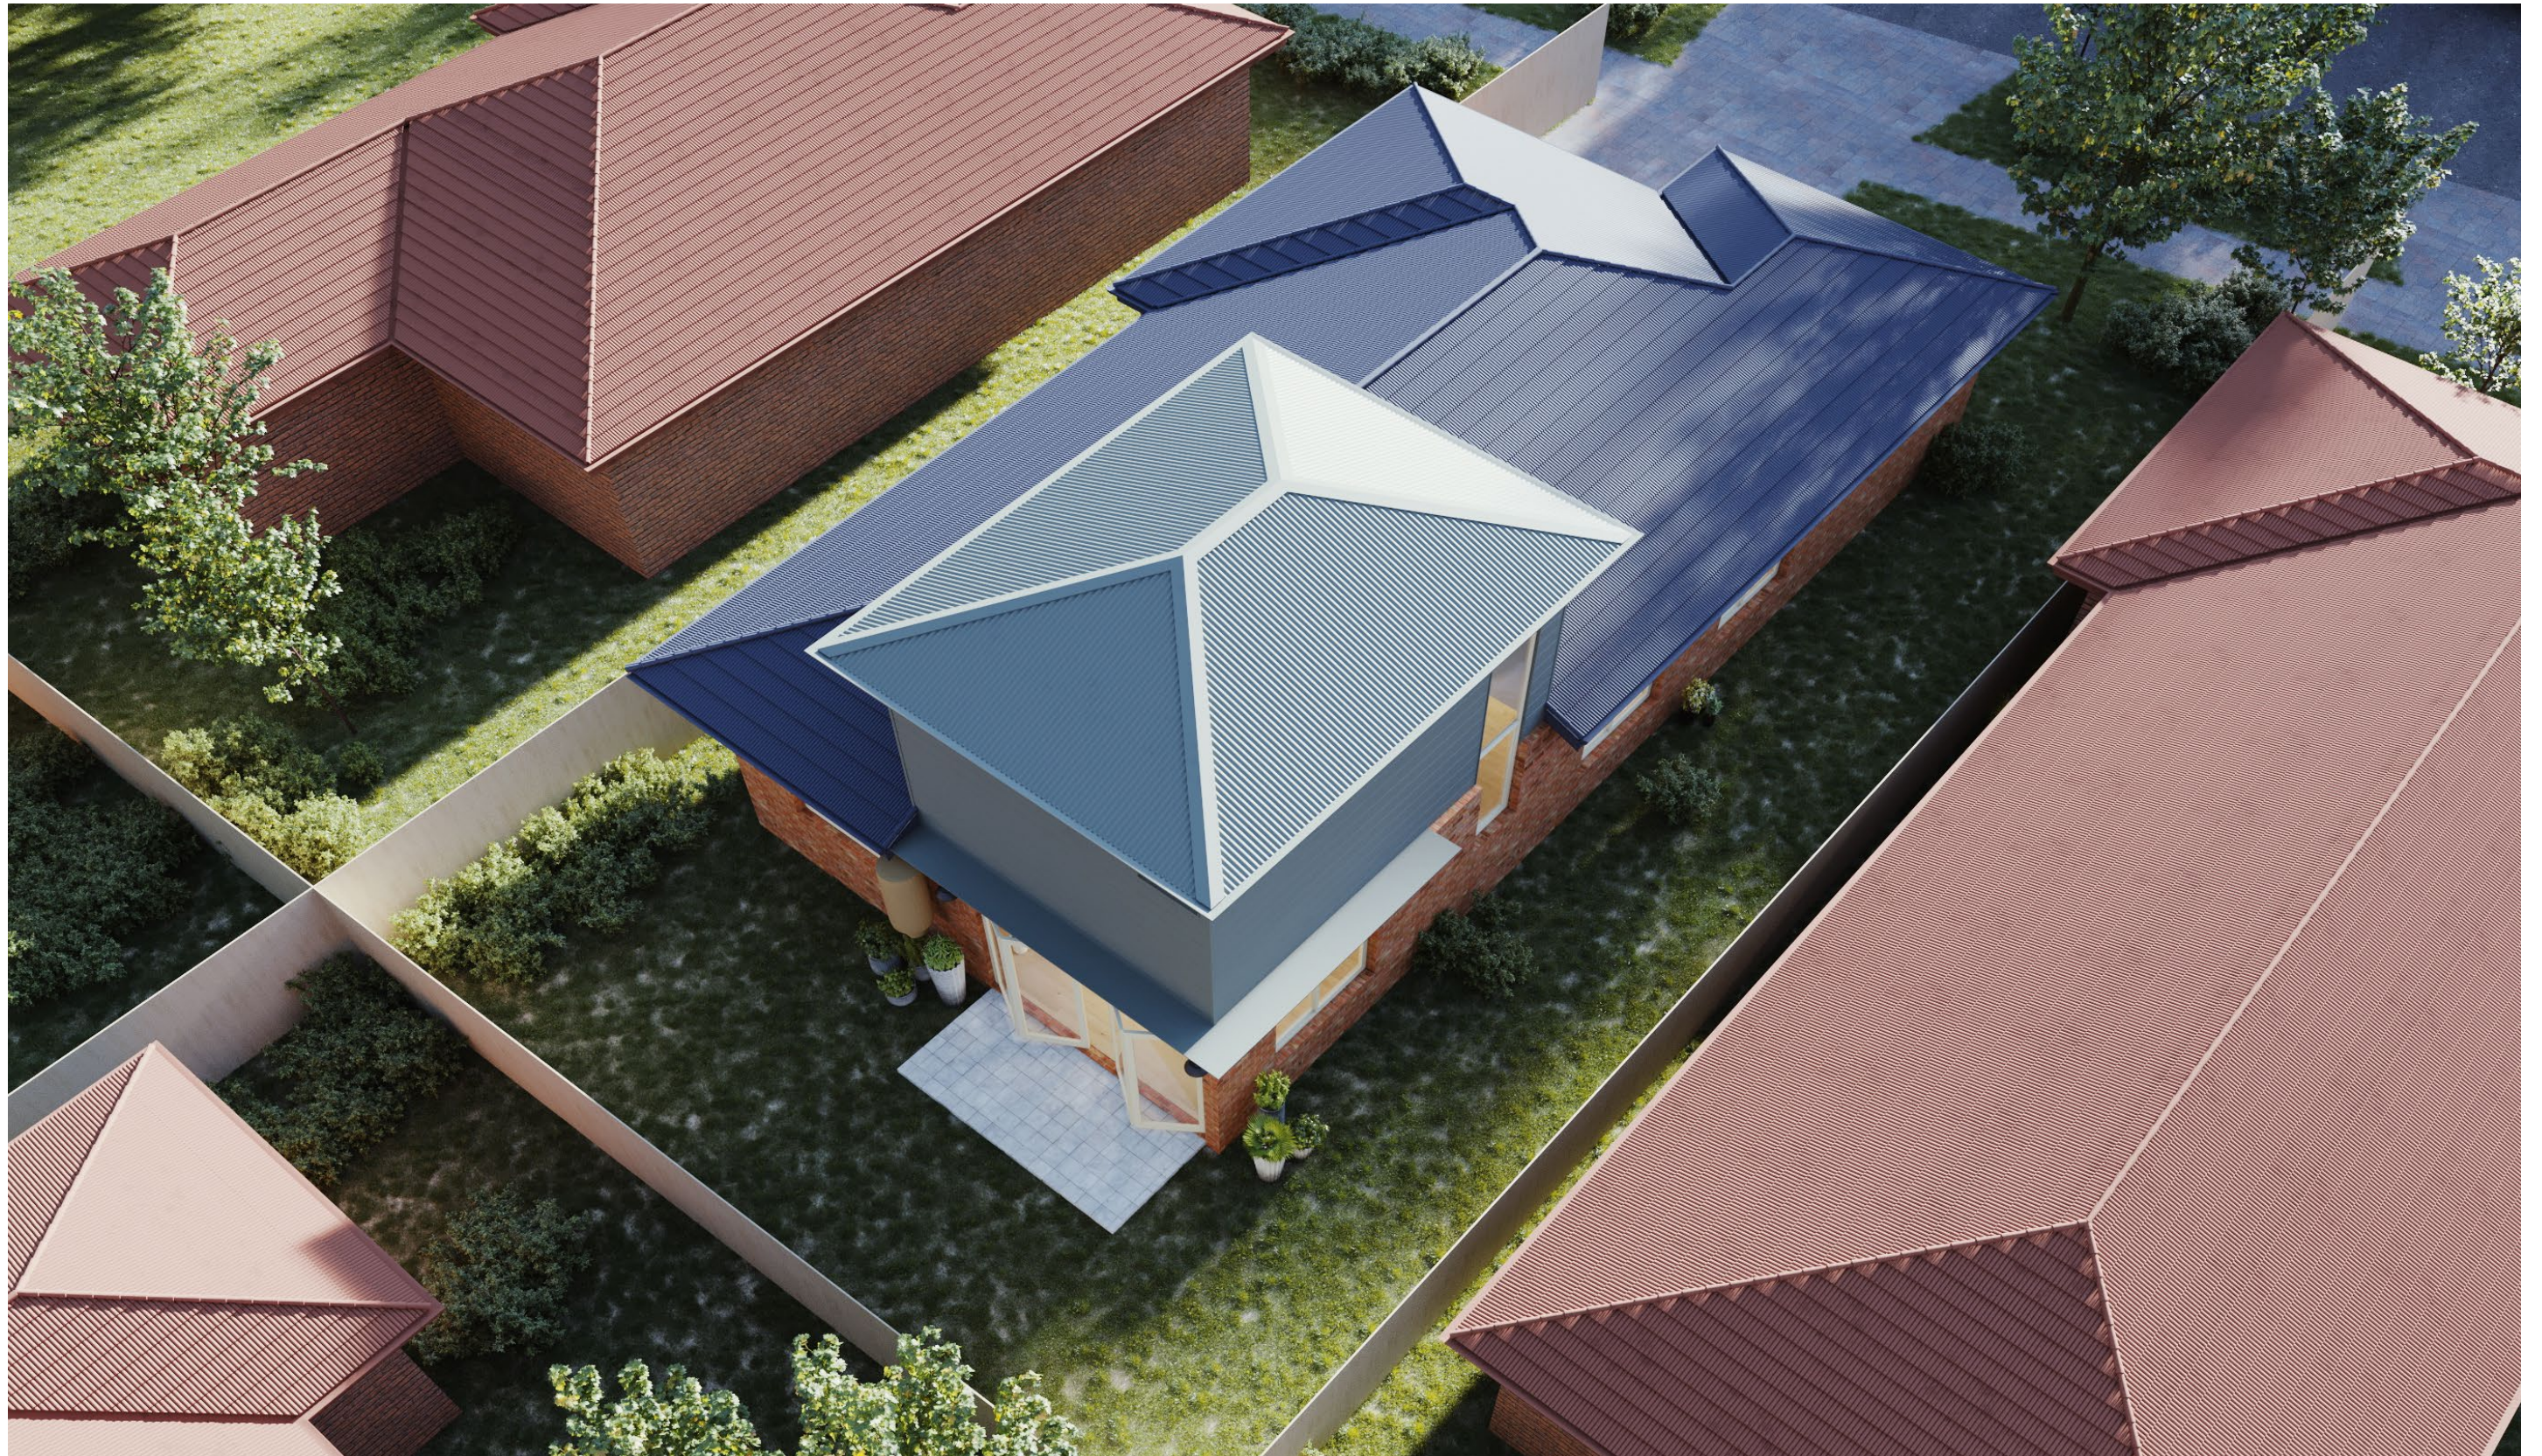

1168

ACT Building Lic: 2012767

**FIXED
PRICE
EXTENSIONS**

Heka Hood Awning
Colour: Gun Metal Grey

Colorbond Aluminium Roof
Colour: Gun Metal Grey

Brick Veneer
Colour: Similar to Existing

Window and Door Frames
Colour: Classic Cream

Stria Cladding
Colour: Gun Metal Grey

Ground Floor

First Floor

An elevation is the height of the structure from ground level to the height of the roof.

An elevation is the height of the structure from ground level to the height of the roof.