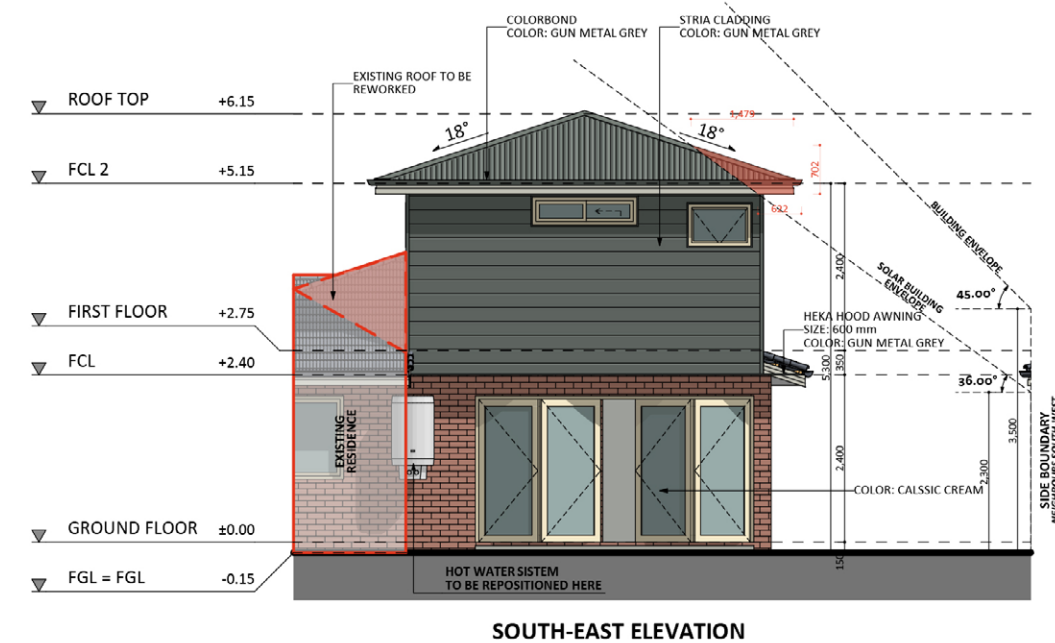

1168

ACT Building Lic: 2012767

**FIXED
PRICE
EXTENSIONS**

Heka Hood Awning
Colour: Gun Metal Grey

Colorbond Aluminium Roof
Colour: Gun Metal Grey

Brick Veneer
Colour: Similar to Existing

Window and Door Frames
Colour: Classic Cream

Stria Cladding
Colour: Gun Metal Grey

Ground Floor

First Floor

An elevation is the height of the structure from ground level to the height of the roof.

An elevation is the height of the structure from ground level to the height of the roof.