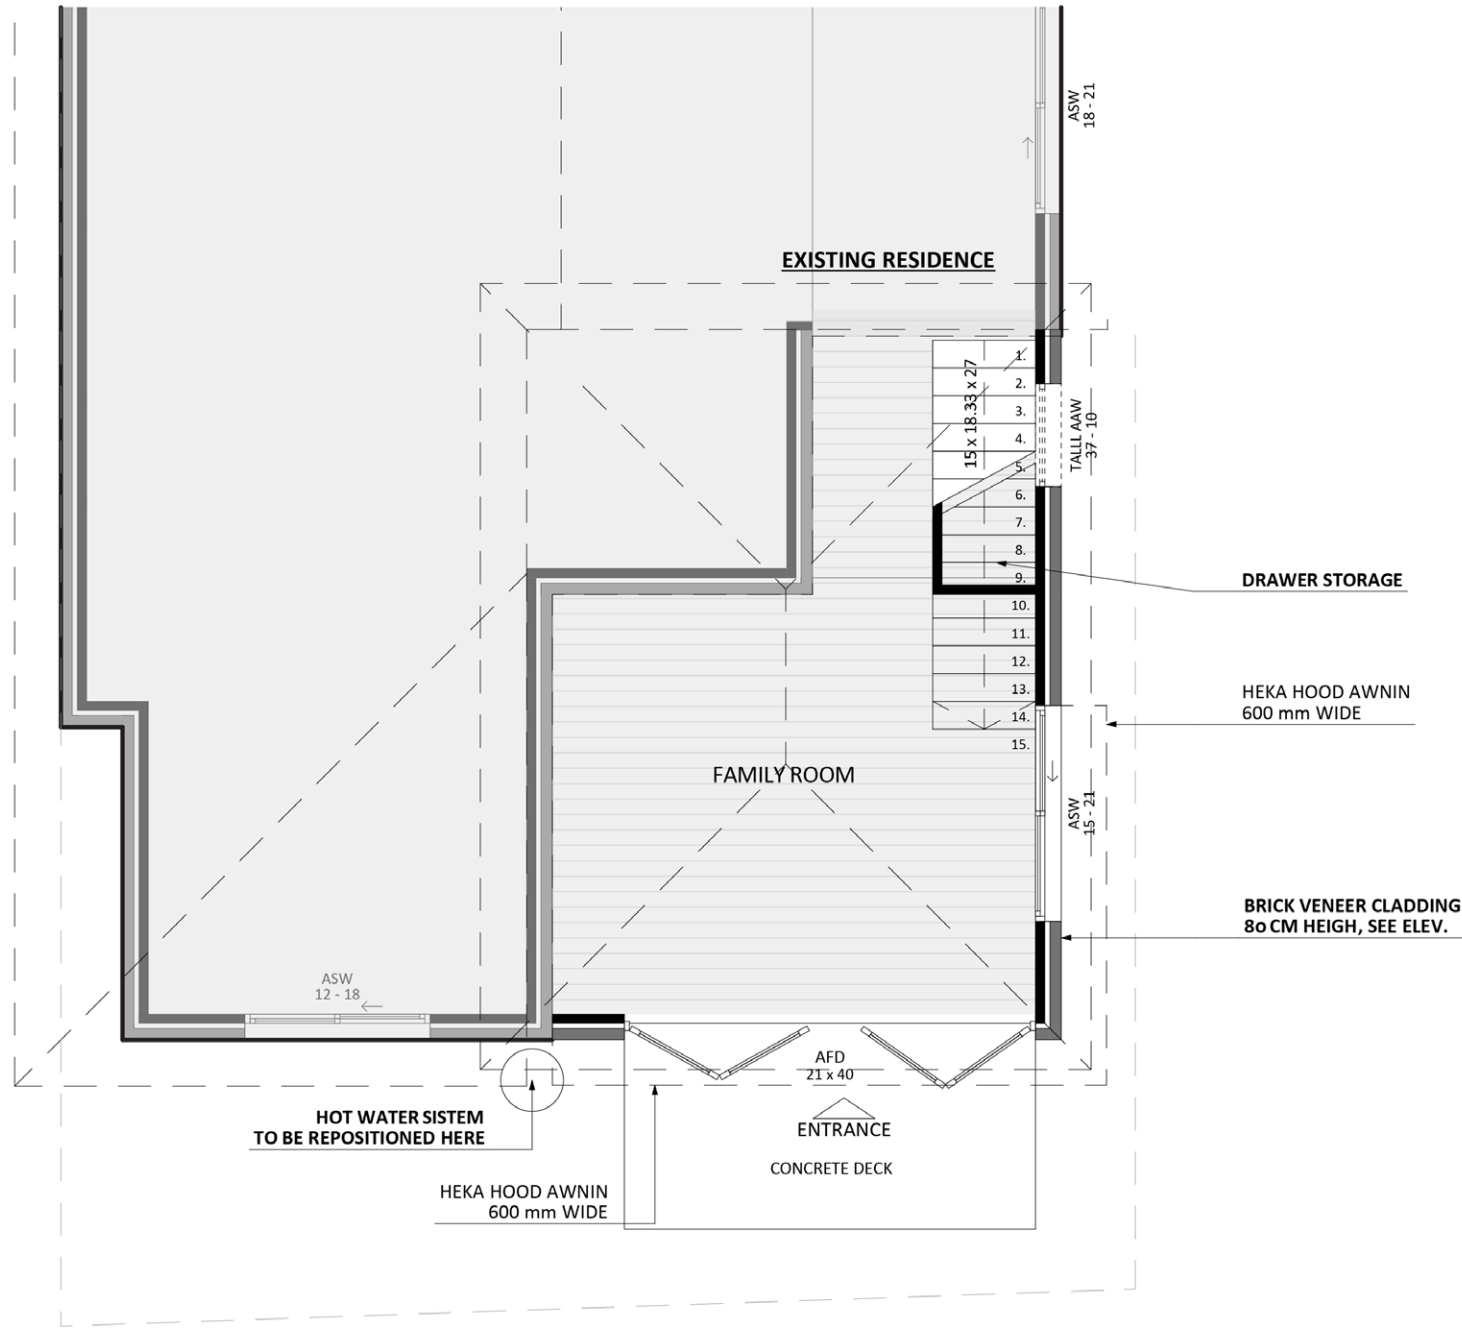

1168

ACT Building Lic: 2012767

**FIXED
PRICE
EXTENSIONS**

Heka Hood Awning
Colour: Gun Metal Grey

Colorbond Aluminium Roof
Colour: Gun Metal Grey

Brick Veneer
Colour: Similar to Existing

Window and Door Frames
Colour: Classic Cream

Stria Cladding
Colour: Gun Metal Grey

Ground Floor

First Floor

An elevation is the height of the structure from ground level to the height of the roof.

An elevation is the height of the structure from ground level to the height of the roof.