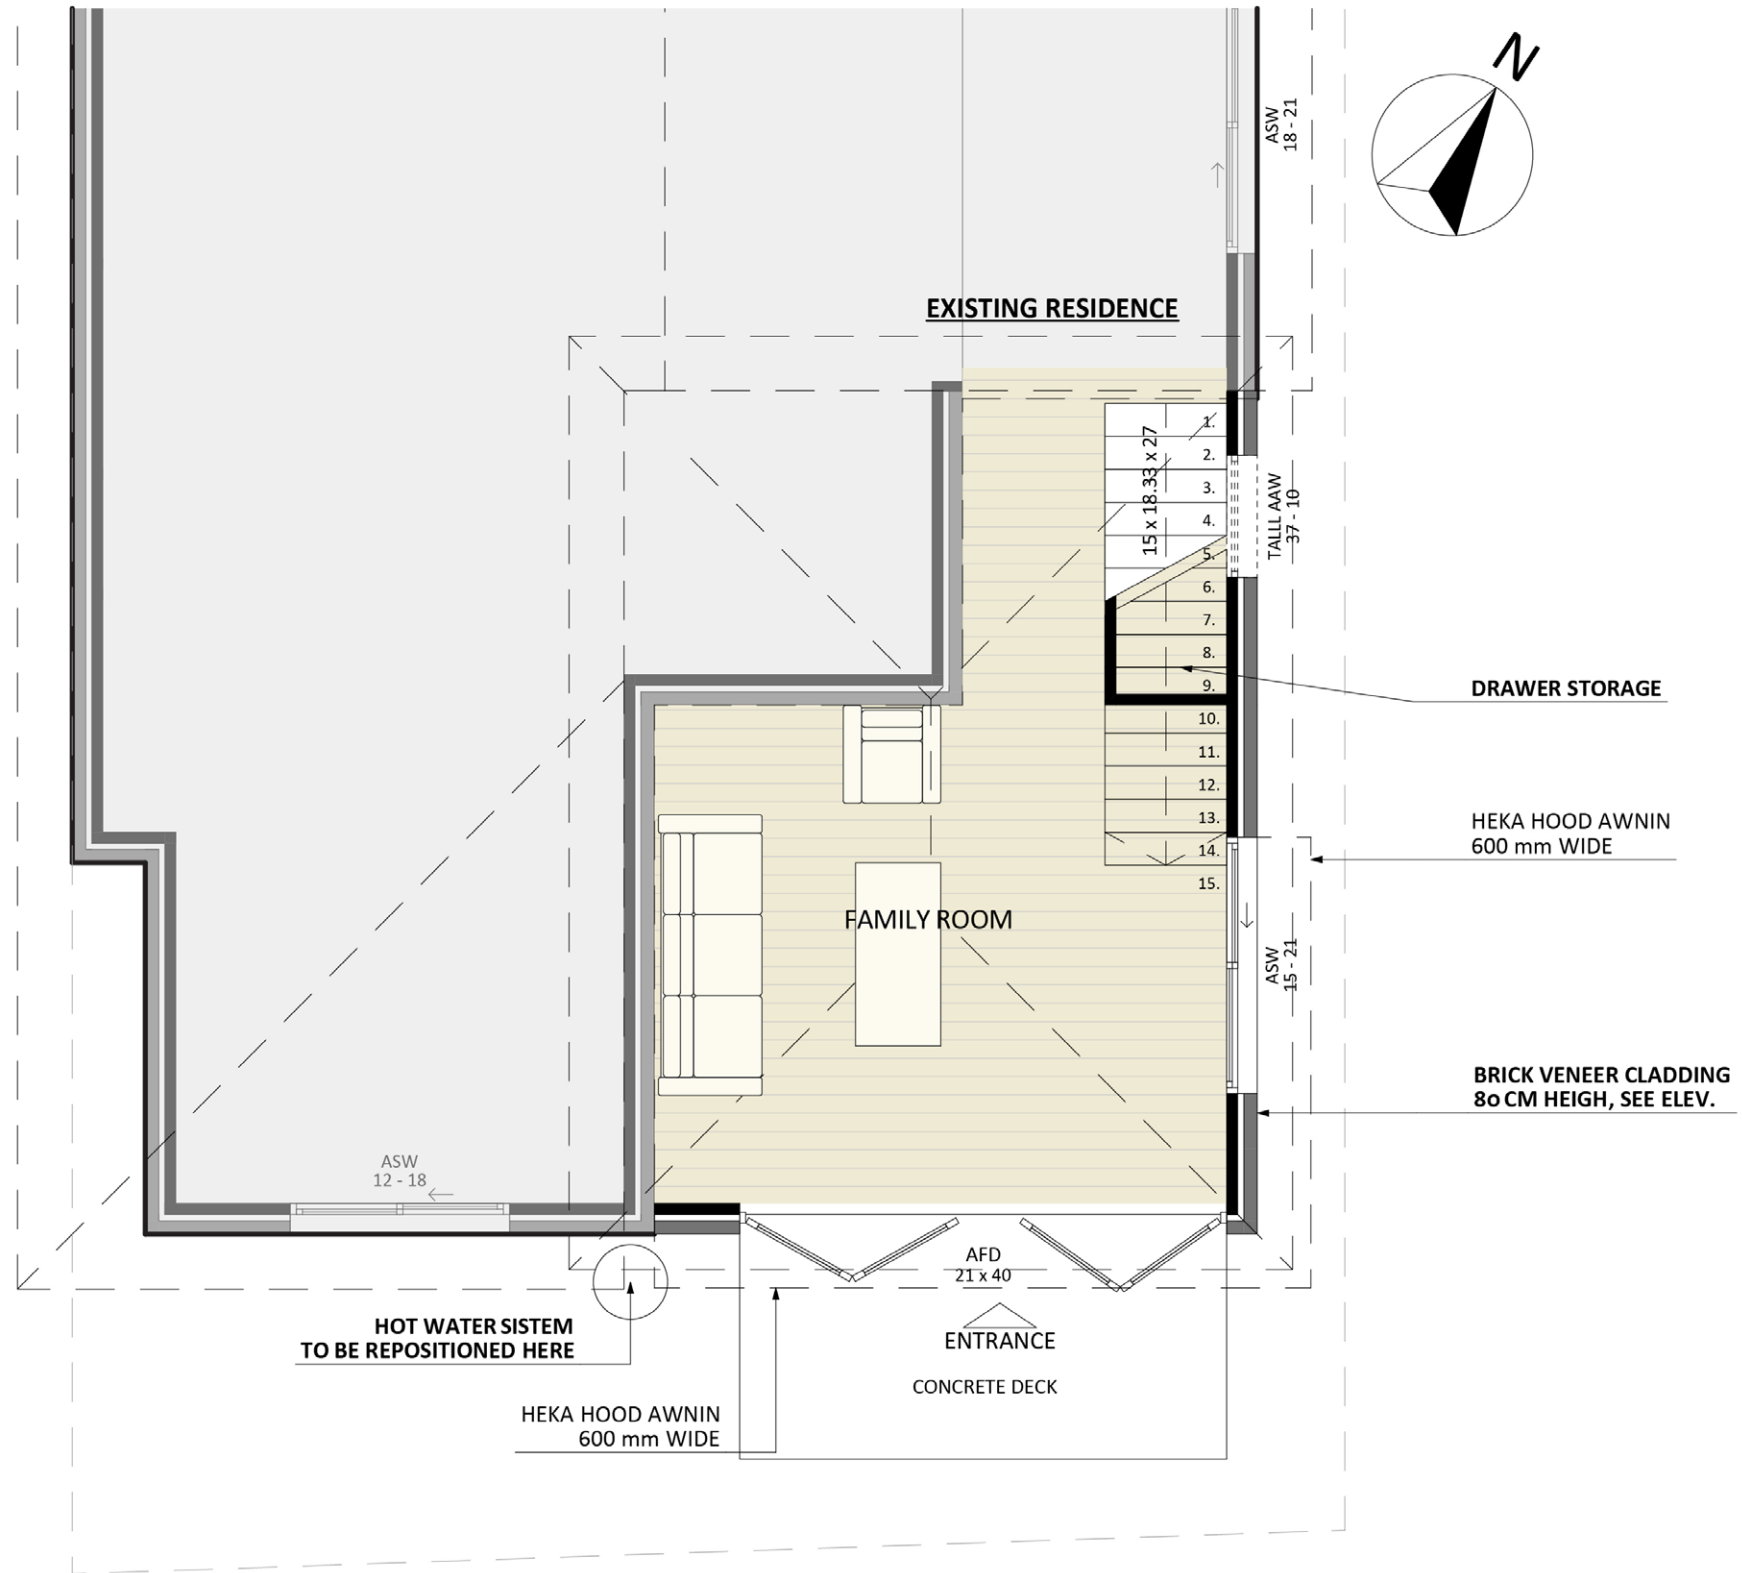

1168

ACT Building Lic: 2012767

**FIXED
PRICE
EXTENSIONS**

Heka Hood Awning
Colour: Gun Metal Grey

Colorbond Aluminium Roof
Colour: Gun Metal Grey

Brick Veneer
Colour: Similar to Existing

Window and Door Frames
Colour: Classic Cream

Stria Cladding
Colour: Gun Metal Grey

Ground Floor

First Floor

An elevation is the height of the structure from ground level to the height of the roof.

An elevation is the height of the structure from ground level to the height of the roof.