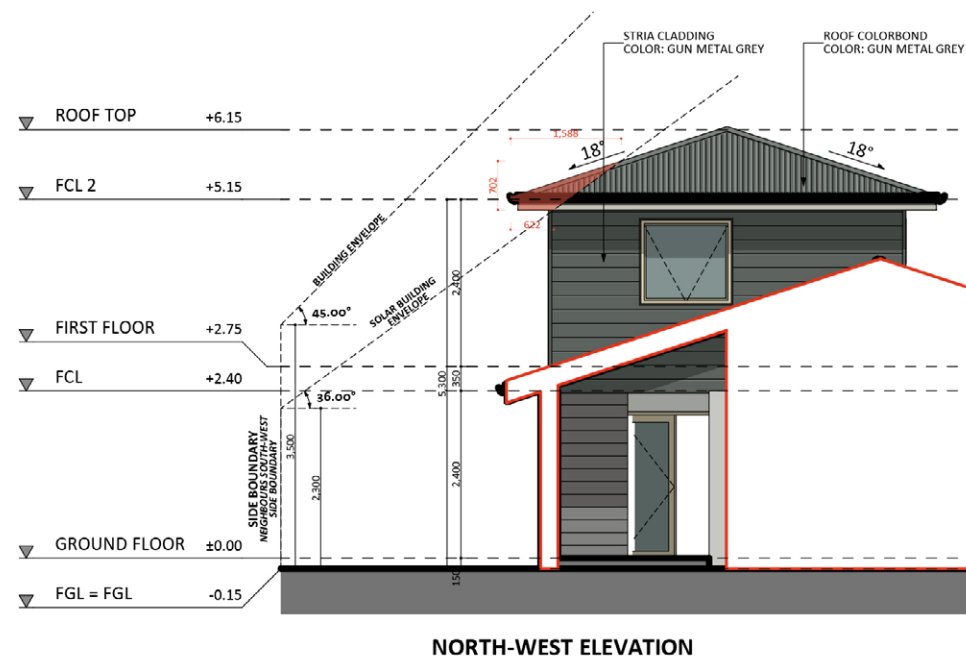

1168

ACT Building Lic: 2012767

**FIXED
PRICE
EXTENSIONS**

Heka Hood Awning
Colour: Gun Metal Grey

Colorbond Aluminium Roof
Colour: Gun Metal Grey

Brick Veneer
Colour: Similar to Existing

Window and Door Frames
Colour: Classic Cream

Stria Cladding
Colour: Gun Metal Grey

Ground Floor

First Floor

An elevation is the height of the structure from ground level to the height of the roof.

An elevation is the height of the structure from ground level to the height of the roof.