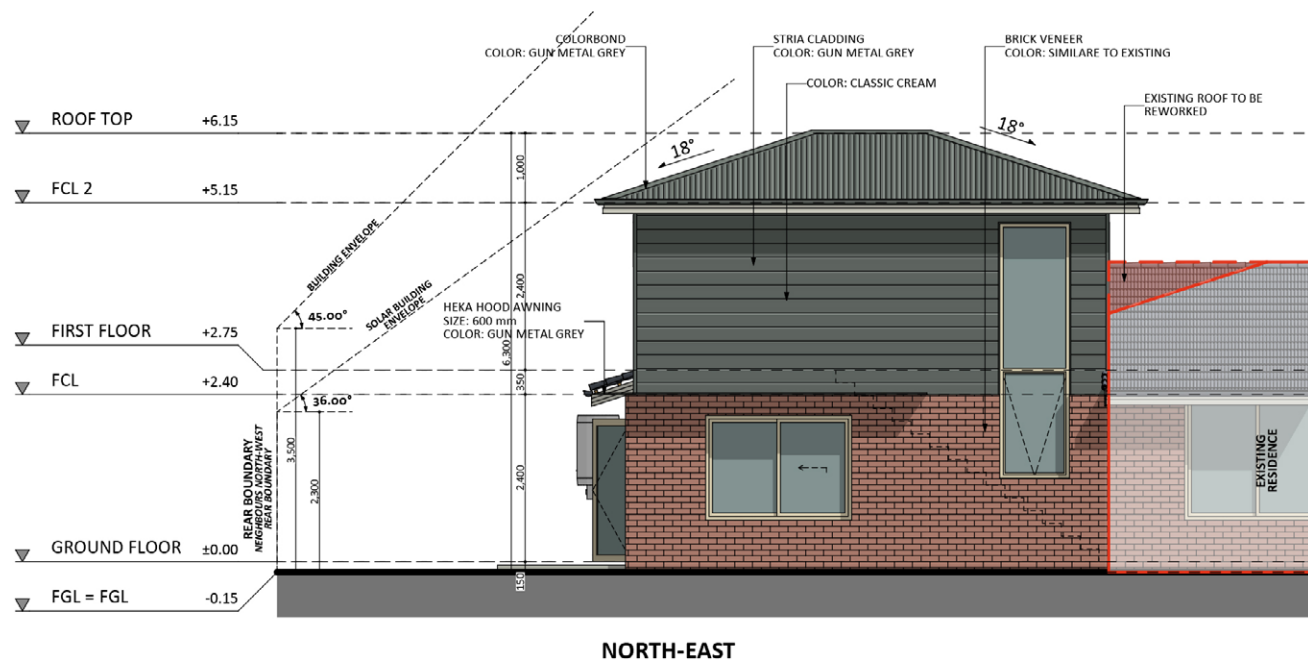

1168

ACT Building Lic: 2012767

**FIXED
PRICE
EXTENSIONS**

Heka Hood Awning
Colour: Gun Metal Grey

Colorbond Aluminium Roof
Colour: Gun Metal Grey

Brick Veneer
Colour: Similar to Existing

Window and Door Frames
Colour: Classic Cream

Stria Cladding
Colour: Gun Metal Grey

Ground Floor

First Floor

An elevation is the height of the structure from ground level to the height of the roof.

An elevation is the height of the structure from ground level to the height of the roof.