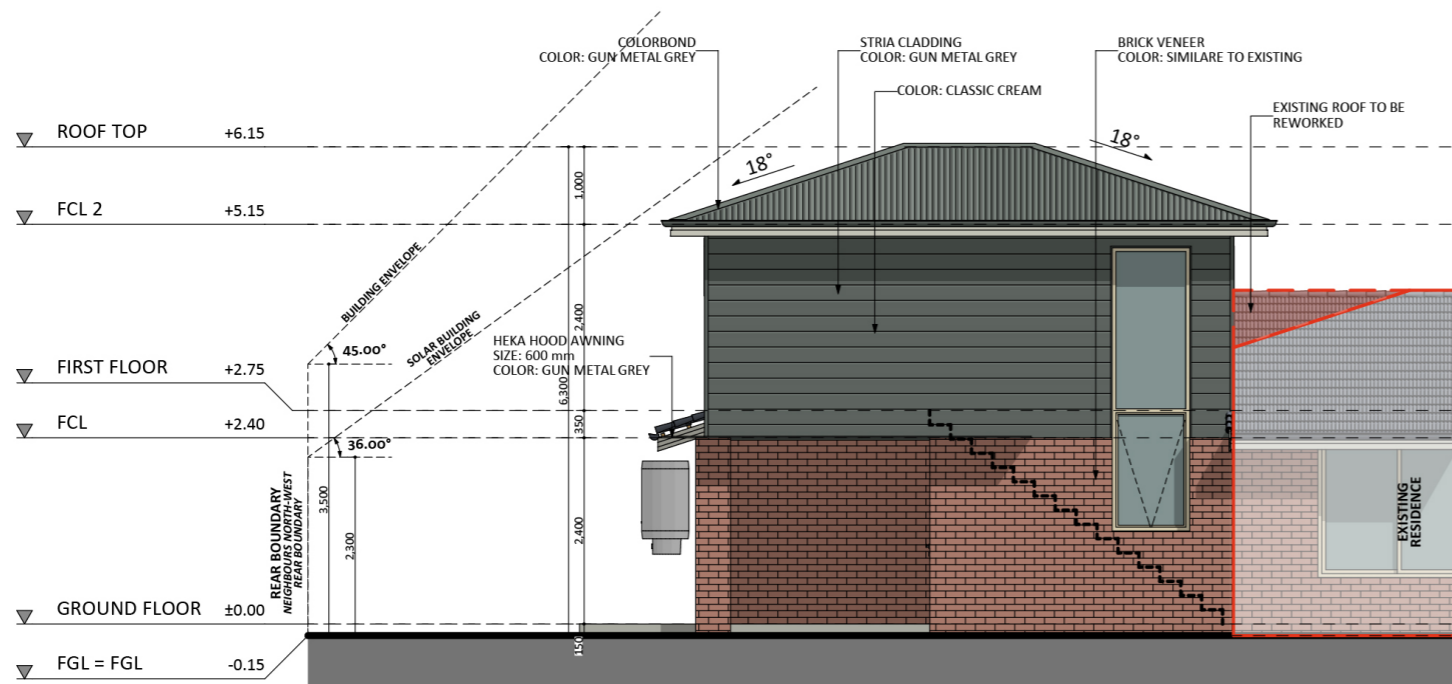

1167

ACT Building Lic: 2012767

FIXED
PRICE
EXTENSIONS

Heka Hood Awning
Colour: Gun Metal Grey

Colorbond Aluminium Roof
Colour: Gun Metal Grey

Brick Veneer
Colour: Similar to Existing

Stria Cladding
Colour: Gun Metal Grey

Window and Door Frames
Colour: Classic Cream

Ground Floor

First Floor

An elevation is the height of the structure from ground level to the height of the roof.

NORTH-EAST ELEVATION

SOUTH-EAST ELEVATION

An elevation is the height of the structure from ground level to the height of the roof.