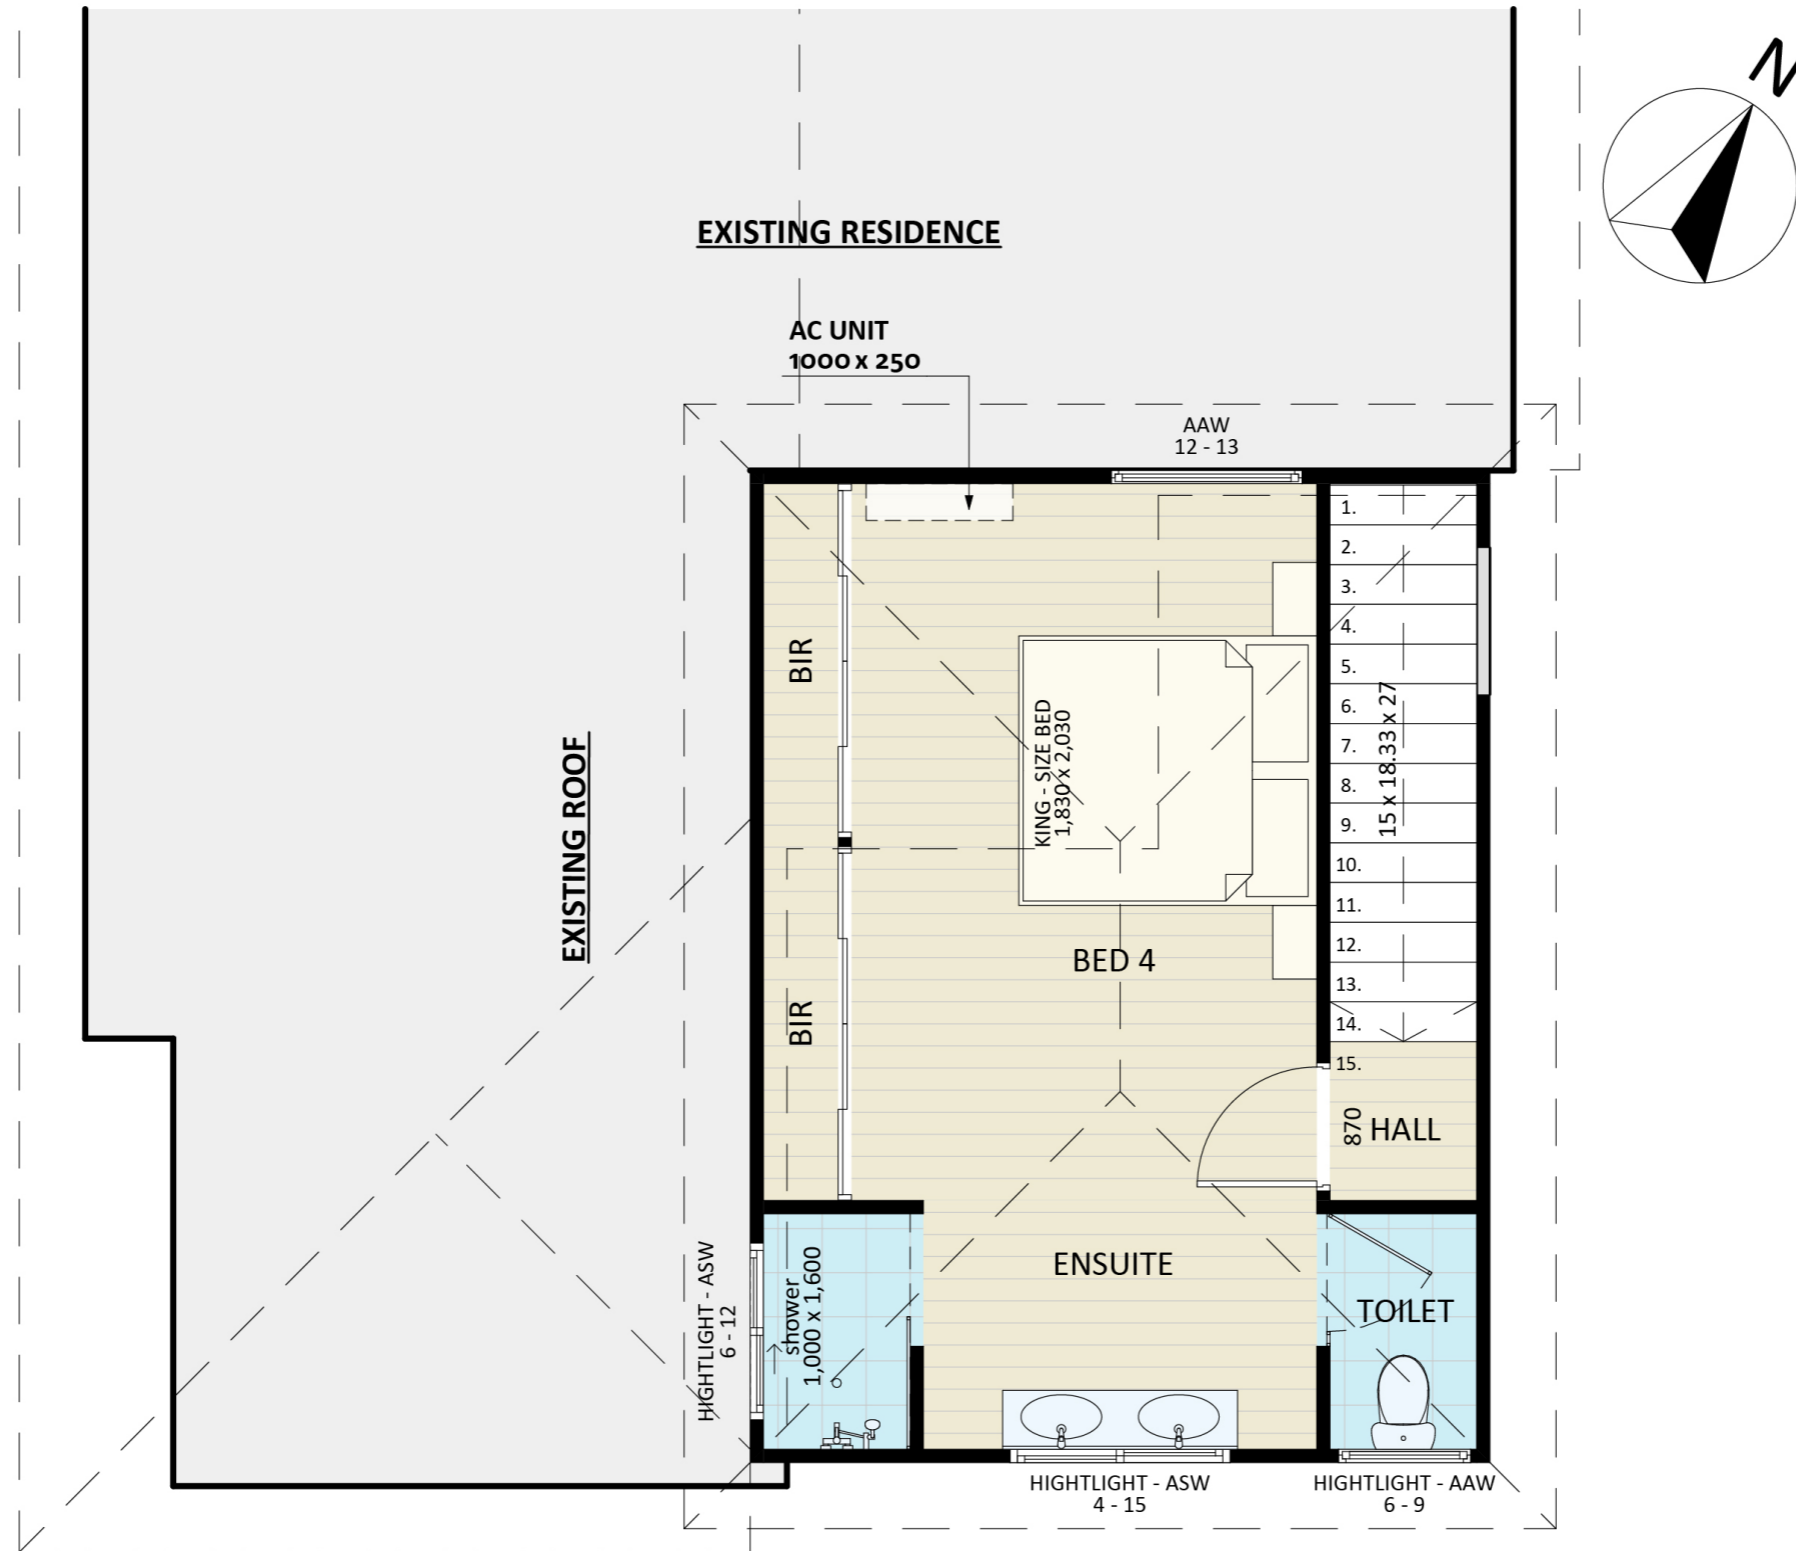

1167

ACT Building Lic: 2012767

FIXED
PRICE
EXTENSIONS

Heka Hood Awning
Colour: Gun Metal Grey

Colorbond Aluminium Roof
Colour: Gun Metal Grey

Brick Veneer
Colour: Similar to Existing

Stria Cladding
Colour: Gun Metal Grey

Window and Door Frames
Colour: Classic Cream

Ground Floor

First Floor

An elevation is the height of the structure from ground level to the height of the roof.

NORTH-EAST ELEVATION

SOUTH-EAST ELEVATION

An elevation is the height of the structure from ground level to the height of the roof.