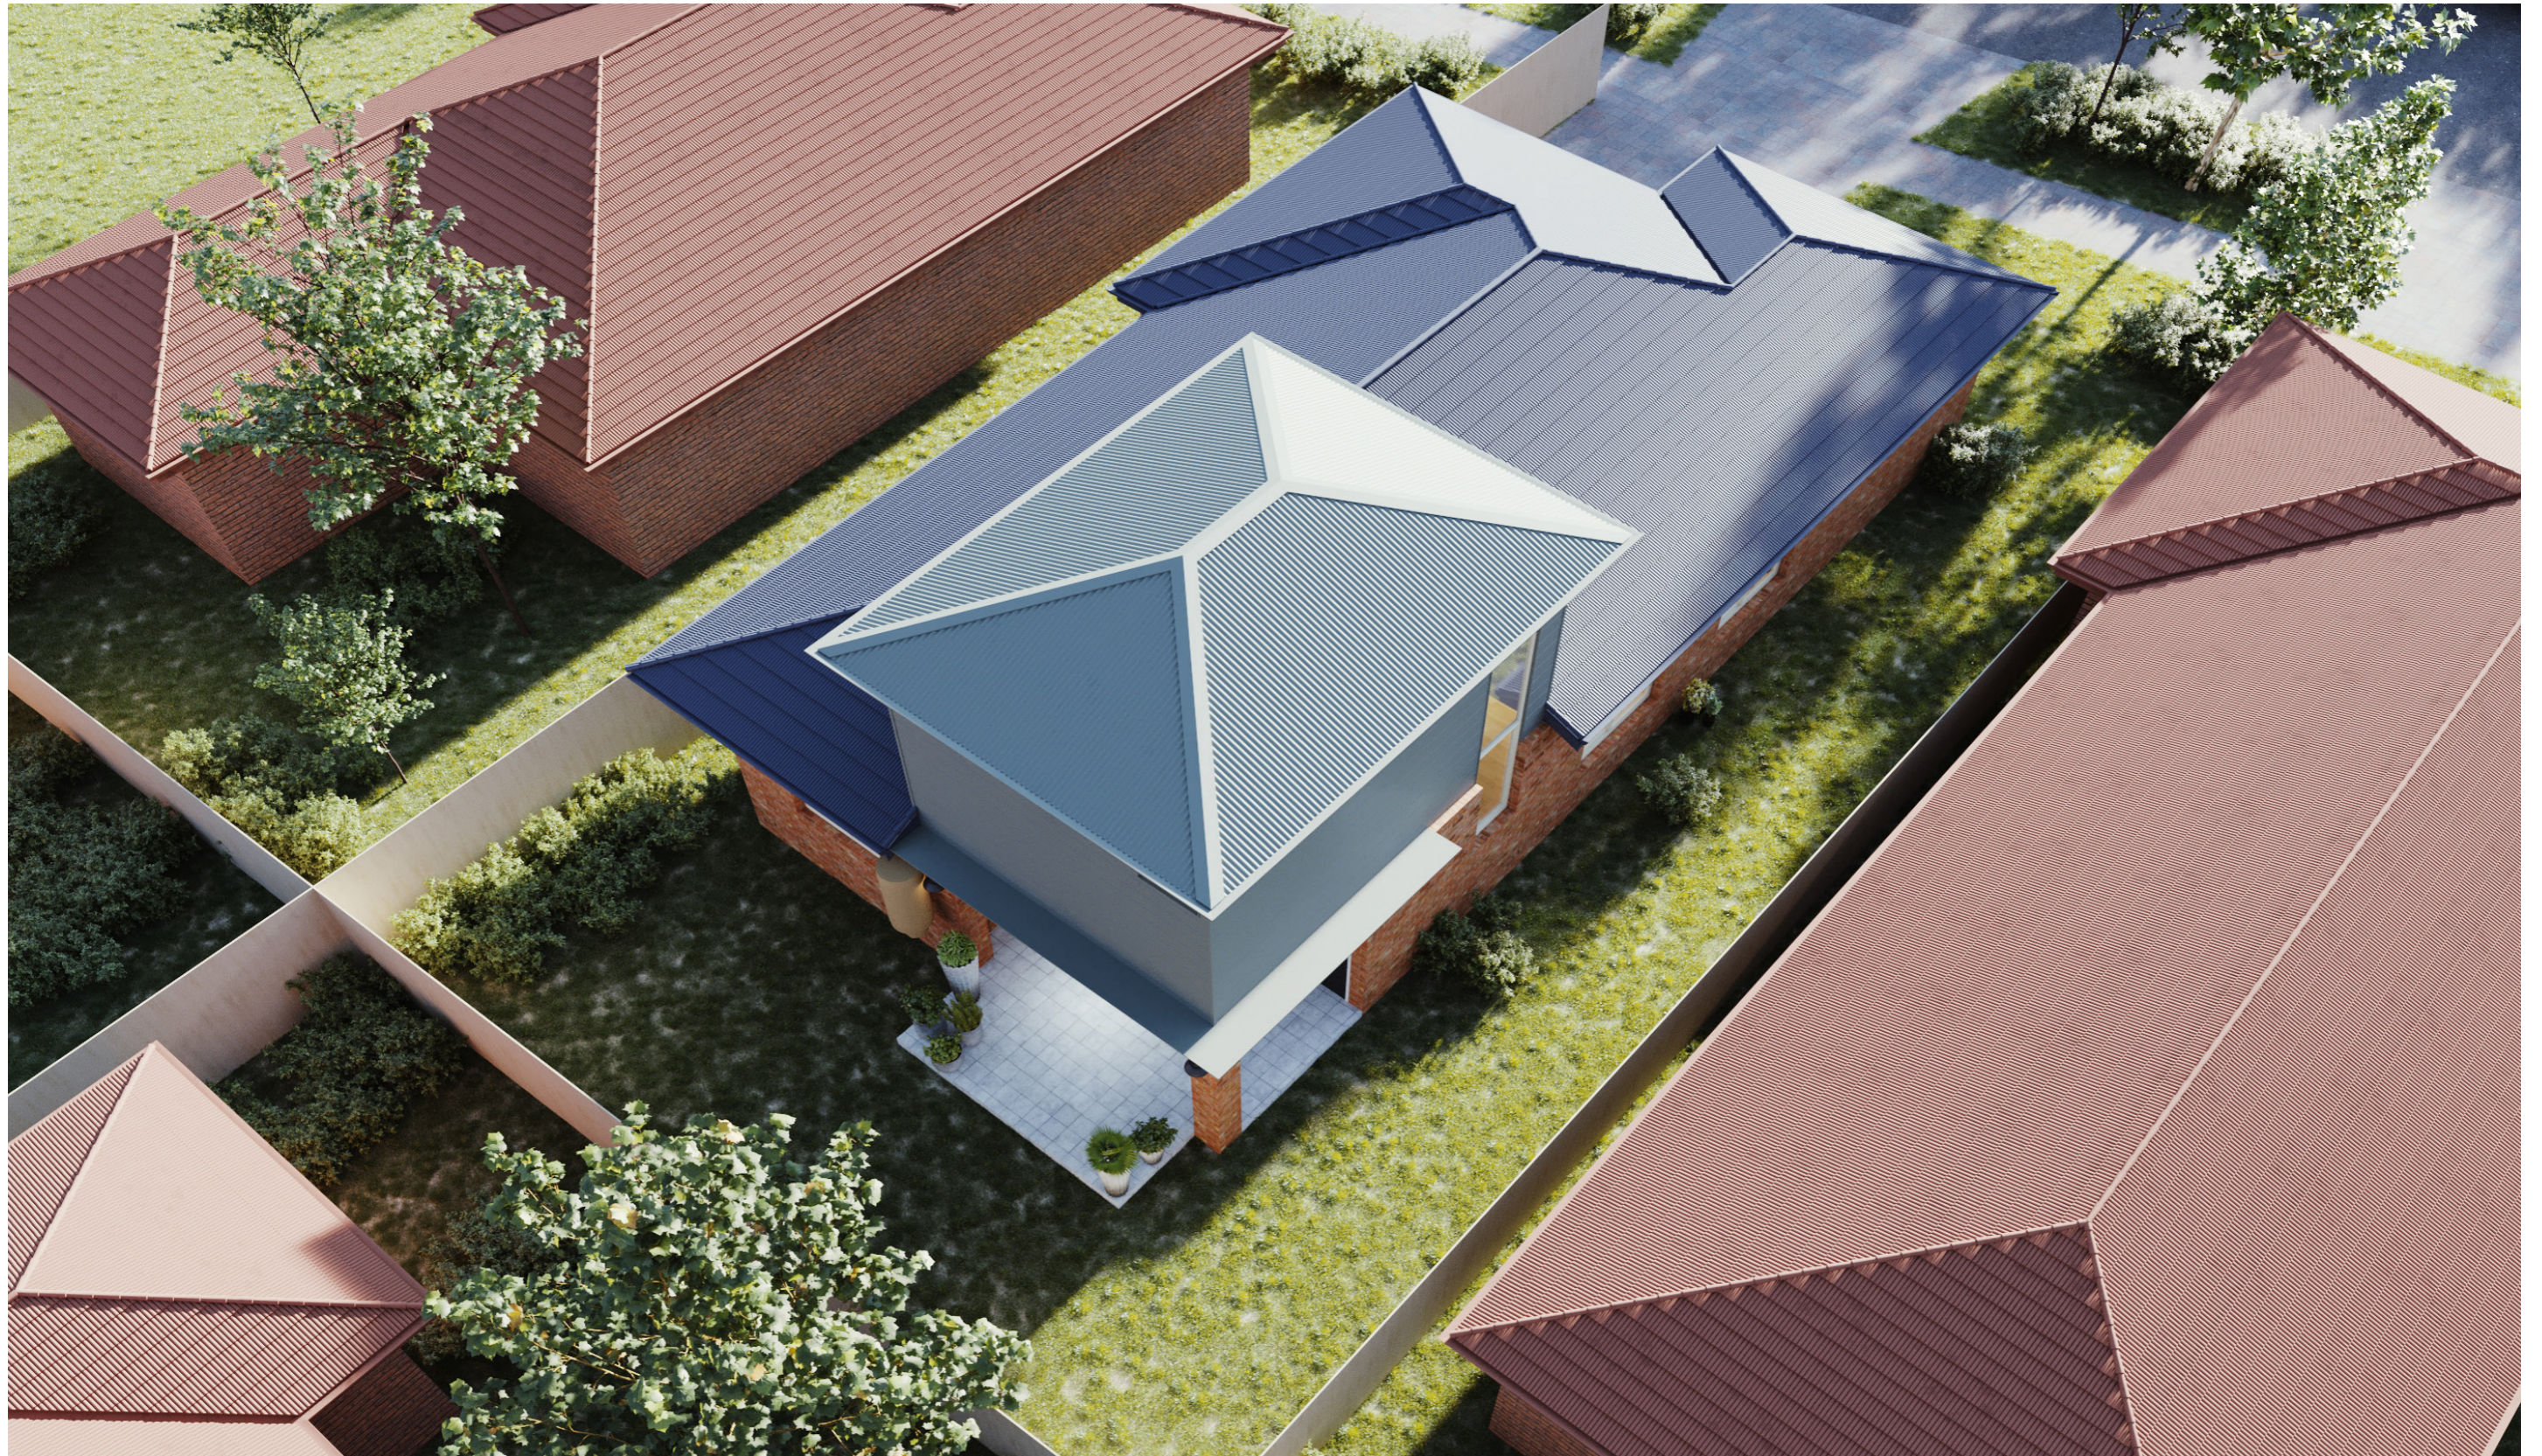

1167

ACT Building Lic: 2012767

FIXED
PRICE
EXTENSIONS

Heka Hood Awning
Colour: Gun Metal Grey

Colorbond Aluminium Roof
Colour: Gun Metal Grey

Brick Veneer
Colour: Similar to Existing

Stria Cladding
Colour: Gun Metal Grey

Window and Door Frames
Colour: Classic Cream

Ground Floor

First Floor

An elevation is the height of the structure from ground level to the height of the roof.

NORTH-EAST ELEVATION

SOUTH-EAST ELEVATION

An elevation is the height of the structure from ground level to the height of the roof.