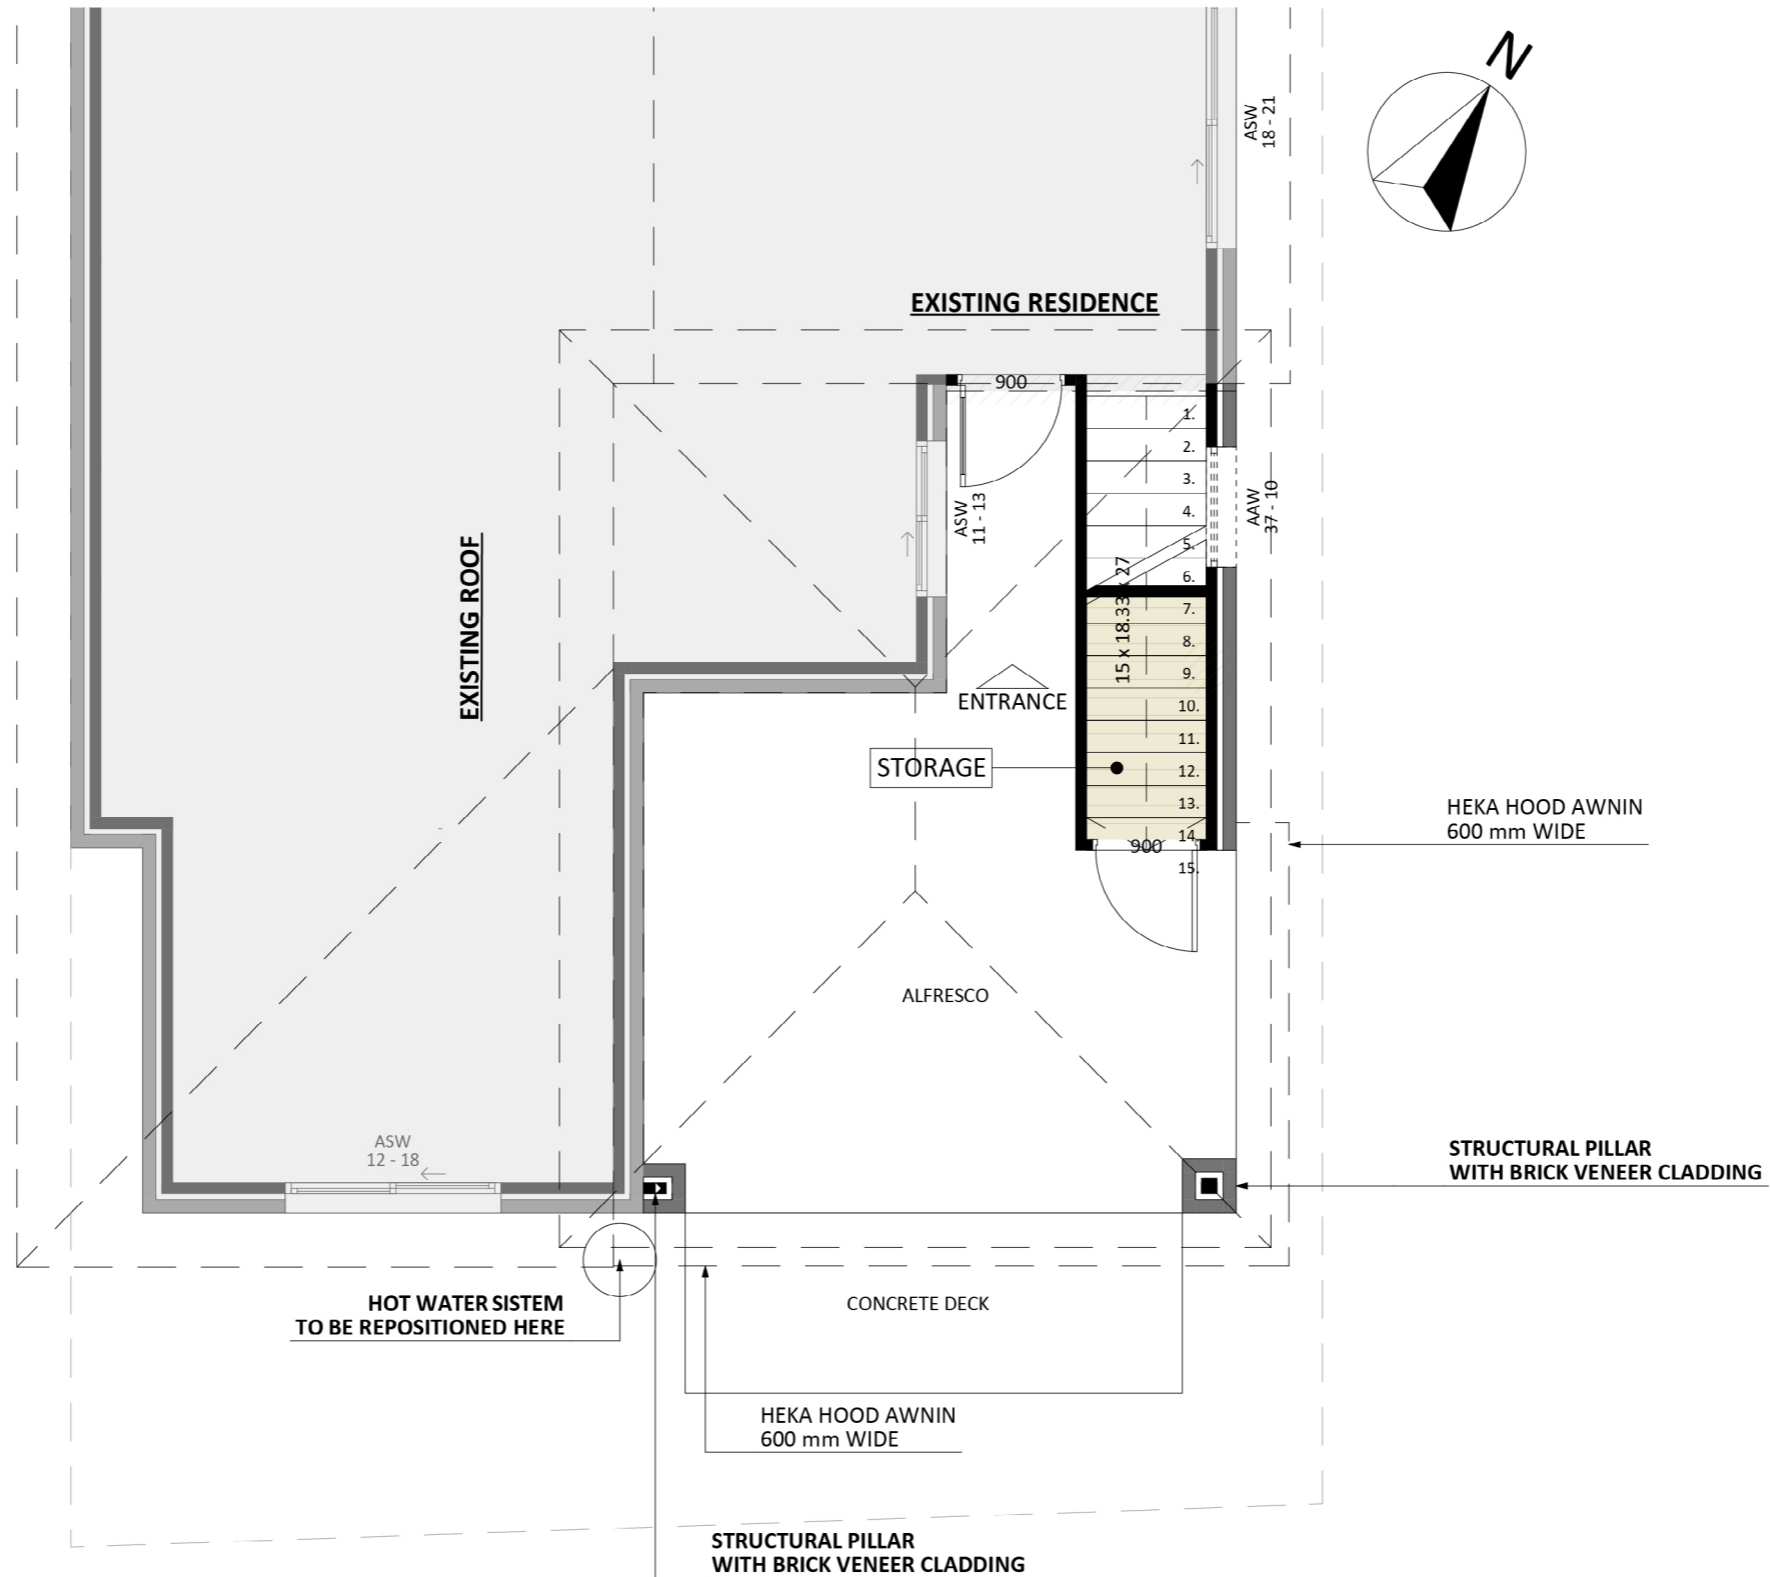

1167

ACT Building Lic: 2012767

FIXED
PRICE
EXTENSIONS

Heka Hood Awning
Colour: Gun Metal Grey

Colorbond Aluminium Roof
Colour: Gun Metal Grey

Brick Veneer
Colour: Similar to Existing

Stria Cladding
Colour: Gun Metal Grey

Window and Door Frames
Colour: Classic Cream

Ground Floor

First Floor

An elevation is the height of the structure from ground level to the height of the roof.

NORTH-EAST ELEVATION

SOUTH-EAST ELEVATION

An elevation is the height of the structure from ground level to the height of the roof.