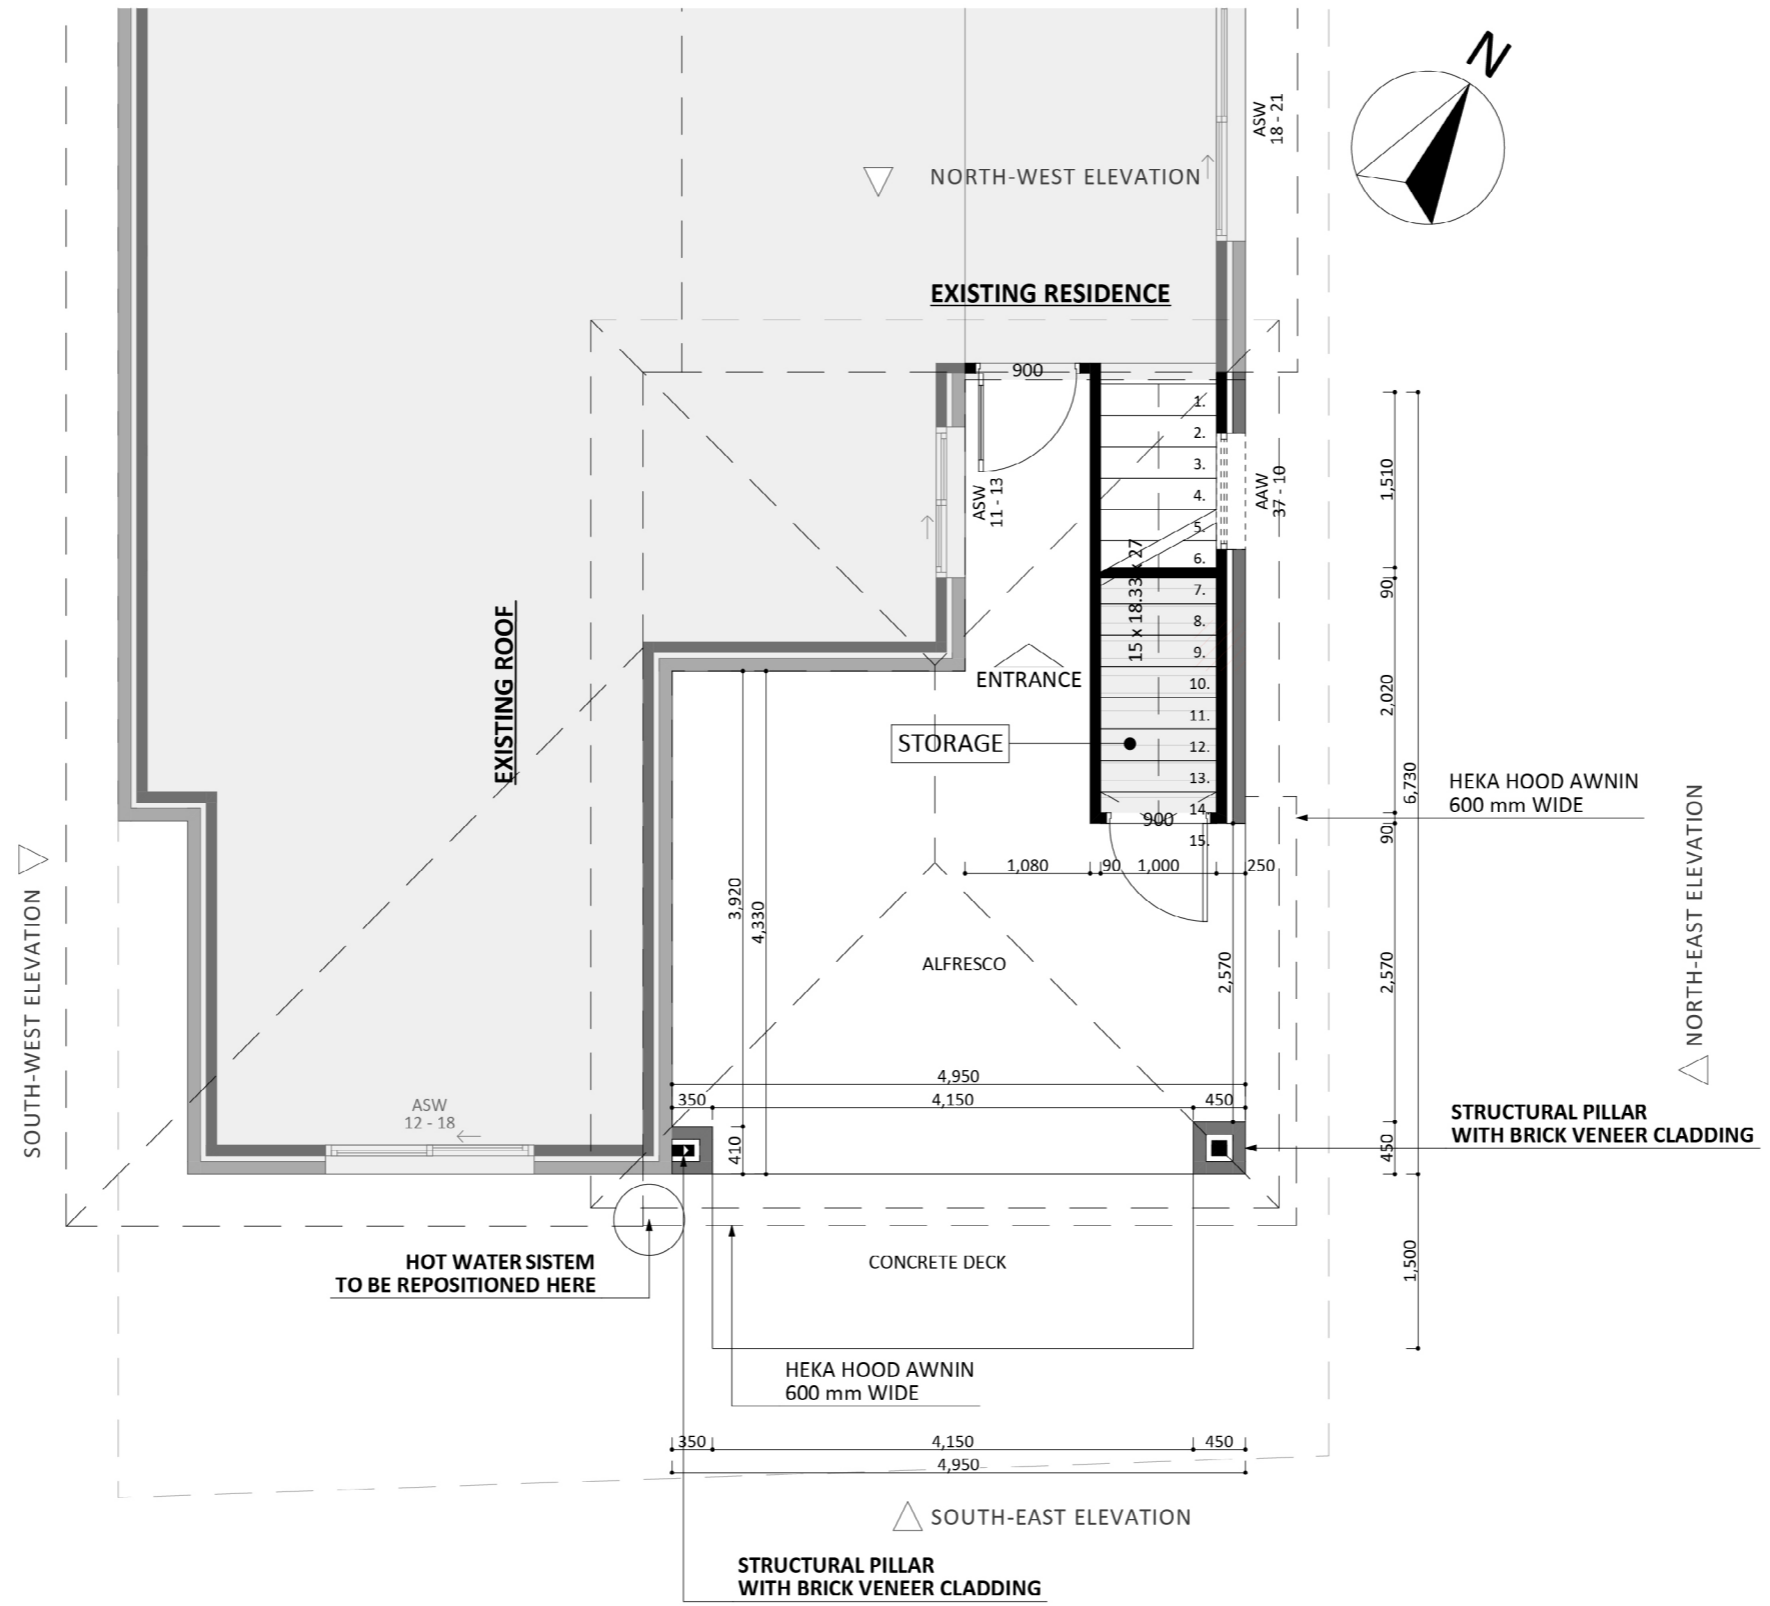

1167

ACT Building Lic: 2012767

FIXED
PRICE
EXTENSIONS

Heka Hood Awning
Colour: Gun Metal Grey

Colorbond Aluminium Roof
Colour: Gun Metal Grey

Brick Veneer
Colour: Similar to Existing

Stria Cladding
Colour: Gun Metal Grey

Window and Door Frames
Colour: Classic Cream

Ground Floor

First Floor

An elevation is the height of the structure from ground level to the height of the roof.

NORTH-EAST ELEVATION

SOUTH-EAST ELEVATION

An elevation is the height of the structure from ground level to the height of the roof.