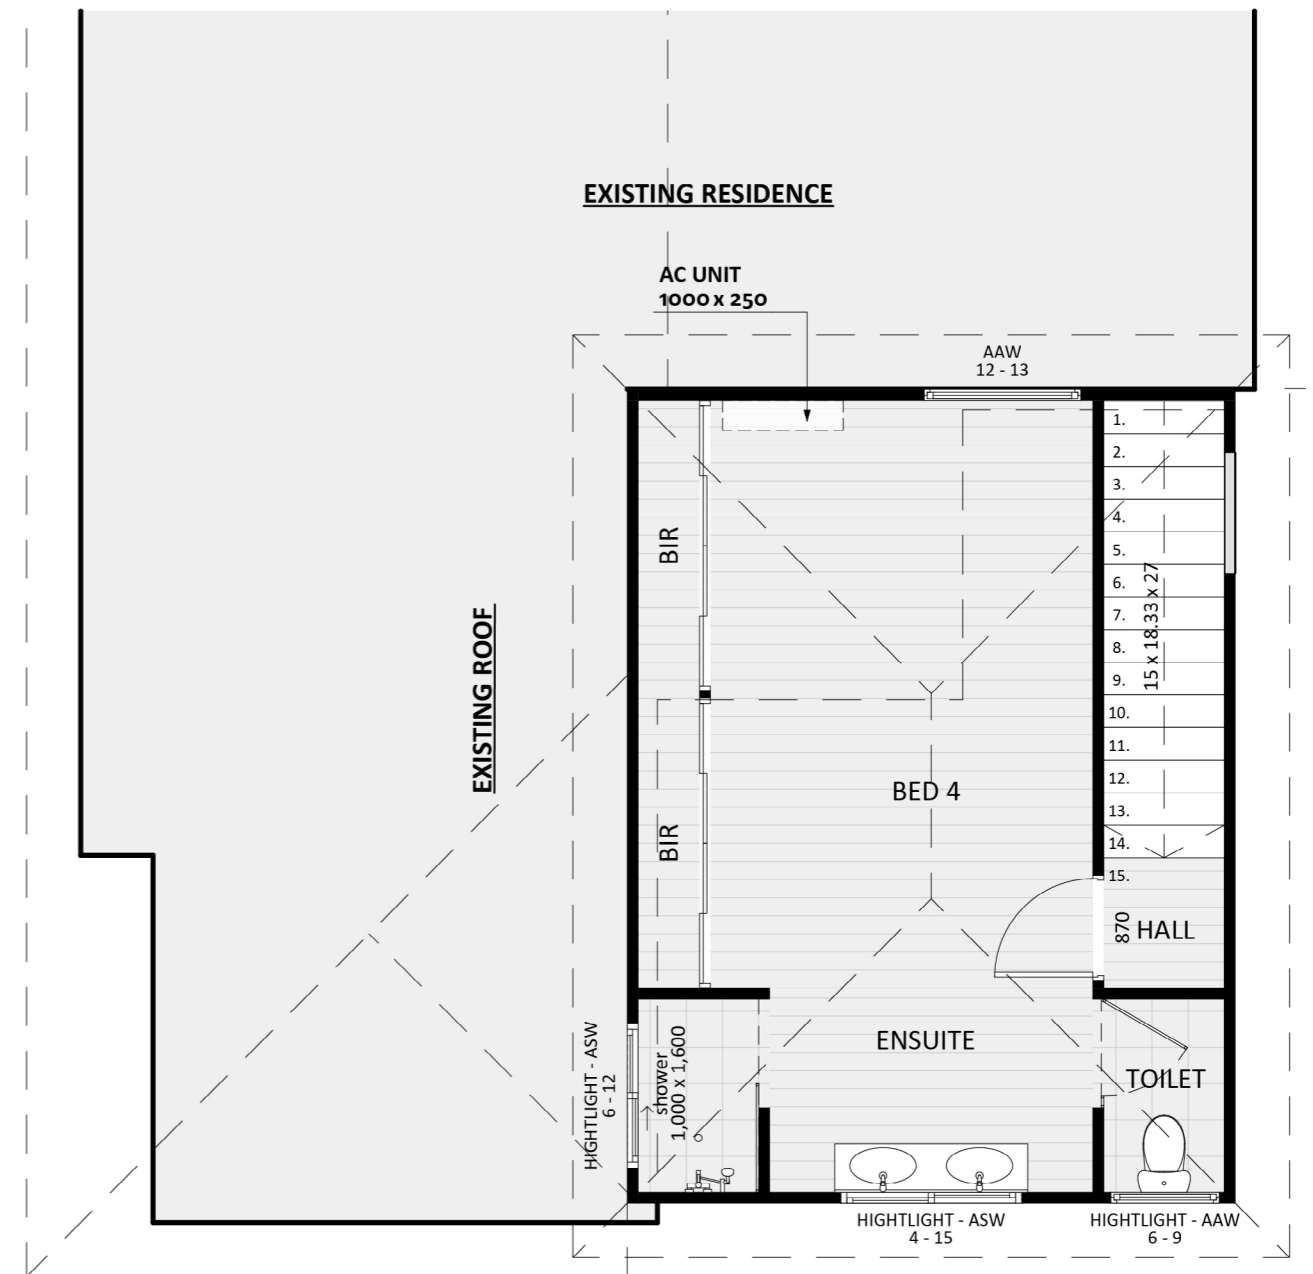

1167

ACT Building Lic: 2012767

FIXED
PRICE
EXTENSIONS

Heka Hood Awning
Colour: Gun Metal Grey

Colorbond Aluminium Roof
Colour: Gun Metal Grey

Brick Veneer
Colour: Similar to Existing

Stria Cladding
Colour: Gun Metal Grey

Window and Door Frames
Colour: Classic Cream

Ground Floor

First Floor

An elevation is the height of the structure from ground level to the height of the roof.

NORTH-EAST ELEVATION

SOUTH-EAST ELEVATION

An elevation is the height of the structure from ground level to the height of the roof.