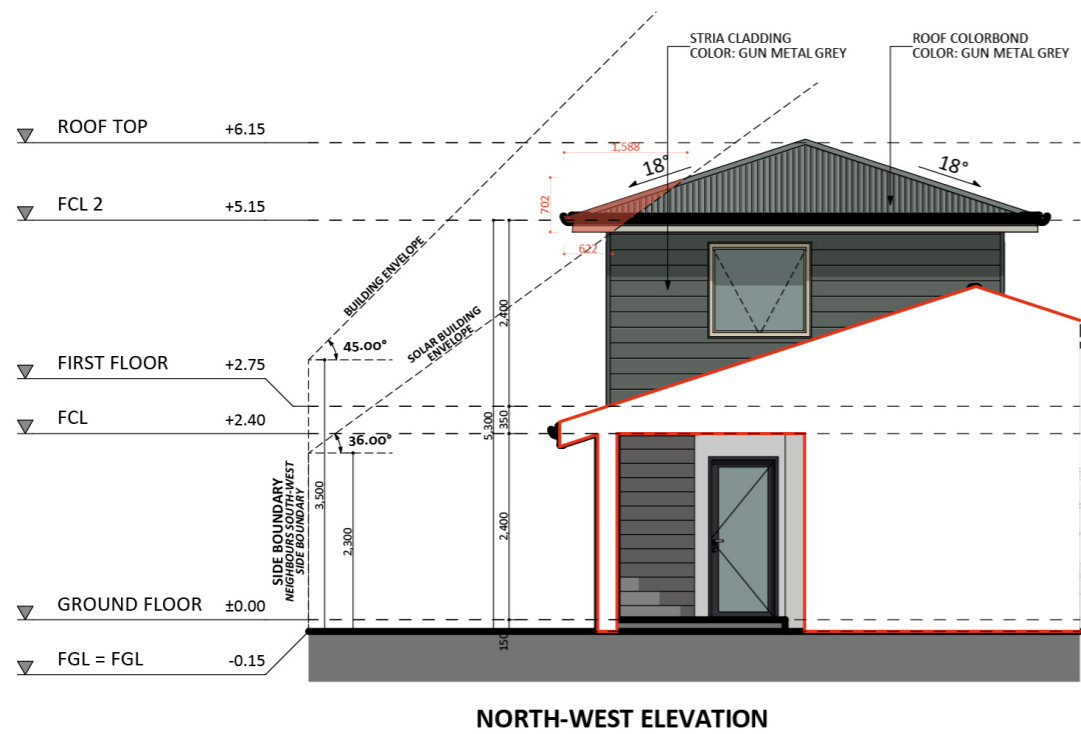

1167

ACT Building Lic: 2012767

FIXED
PRICE
EXTENSIONS

Heka Hood Awning
Colour: Gun Metal Grey

Colorbond Aluminium Roof
Colour: Gun Metal Grey

Brick Veneer
Colour: Similar to Existing

Stria Cladding
Colour: Gun Metal Grey

Window and Door Frames
Colour: Classic Cream

Ground Floor

First Floor

An elevation is the height of the structure from ground level to the height of the roof.

NORTH-EAST ELEVATION

SOUTH-EAST ELEVATION

An elevation is the height of the structure from ground level to the height of the roof.