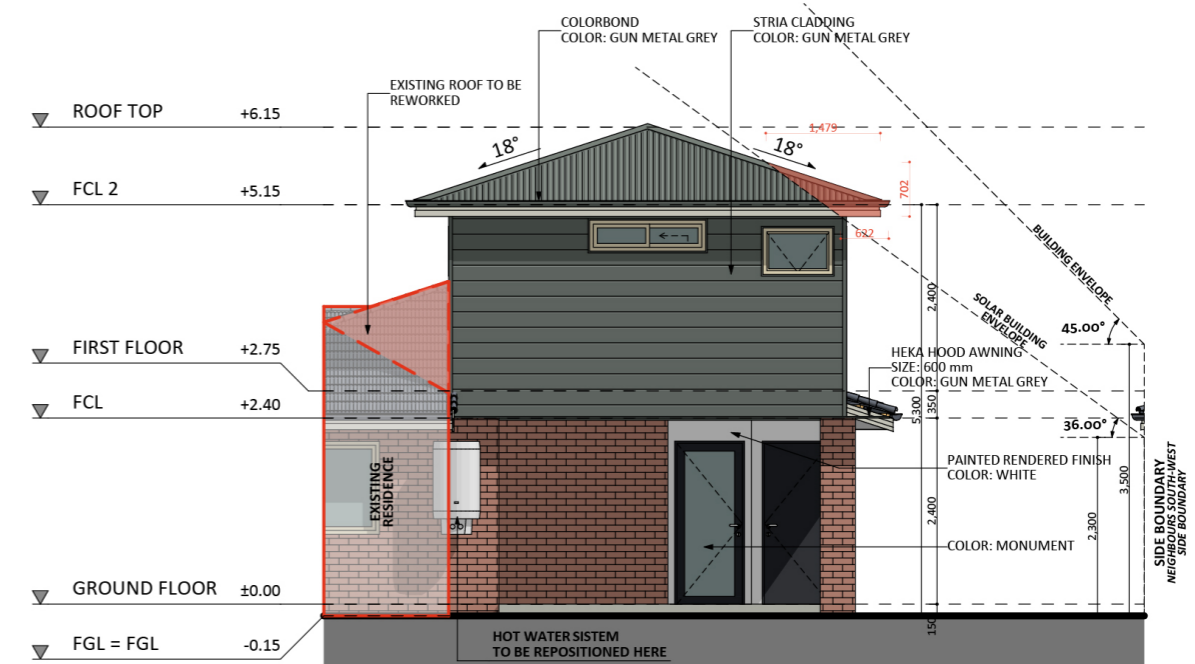

1167

ACT Building Lic: 2012767

FIXED
PRICE
EXTENSIONS

Heka Hood Awning
Colour: Gun Metal Grey

Colorbond Aluminium Roof
Colour: Gun Metal Grey

Brick Veneer
Colour: Similar to Existing

Stria Cladding
Colour: Gun Metal Grey

Window and Door Frames
Colour: Classic Cream

Ground Floor

First Floor

An elevation is the height of the structure from ground level to the height of the roof.

NORTH-EAST ELEVATION

SOUTH-EAST ELEVATION

An elevation is the height of the structure from ground level to the height of the roof.