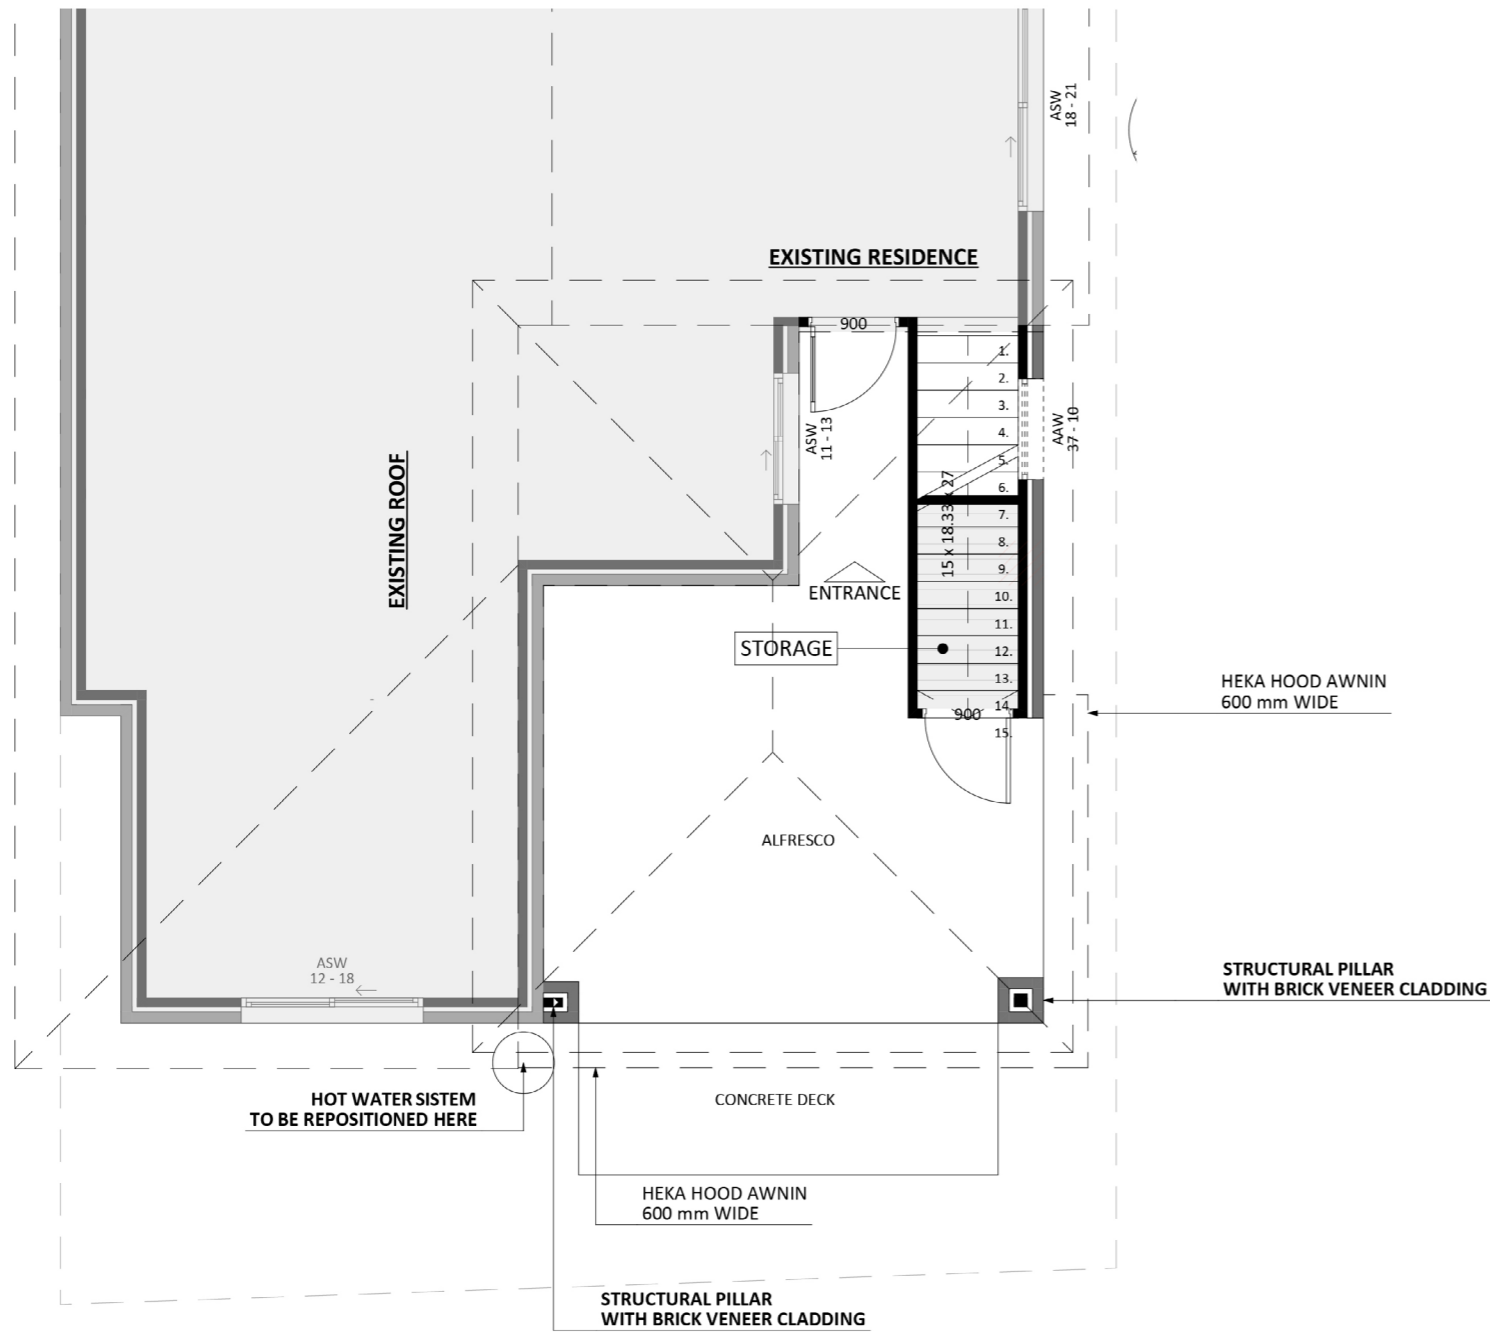

1167

ACT Building Lic: 2012767

FIXED
PRICE
EXTENSIONS

Heka Hood Awning
Colour: Gun Metal Grey

Colorbond Aluminium Roof
Colour: Gun Metal Grey

Brick Veneer
Colour: Similar to Existing

Stria Cladding
Colour: Gun Metal Grey

Window and Door Frames
Colour: Classic Cream

Ground Floor

First Floor

An elevation is the height of the structure from ground level to the height of the roof.

NORTH-EAST ELEVATION

SOUTH-EAST ELEVATION

An elevation is the height of the structure from ground level to the height of the roof.